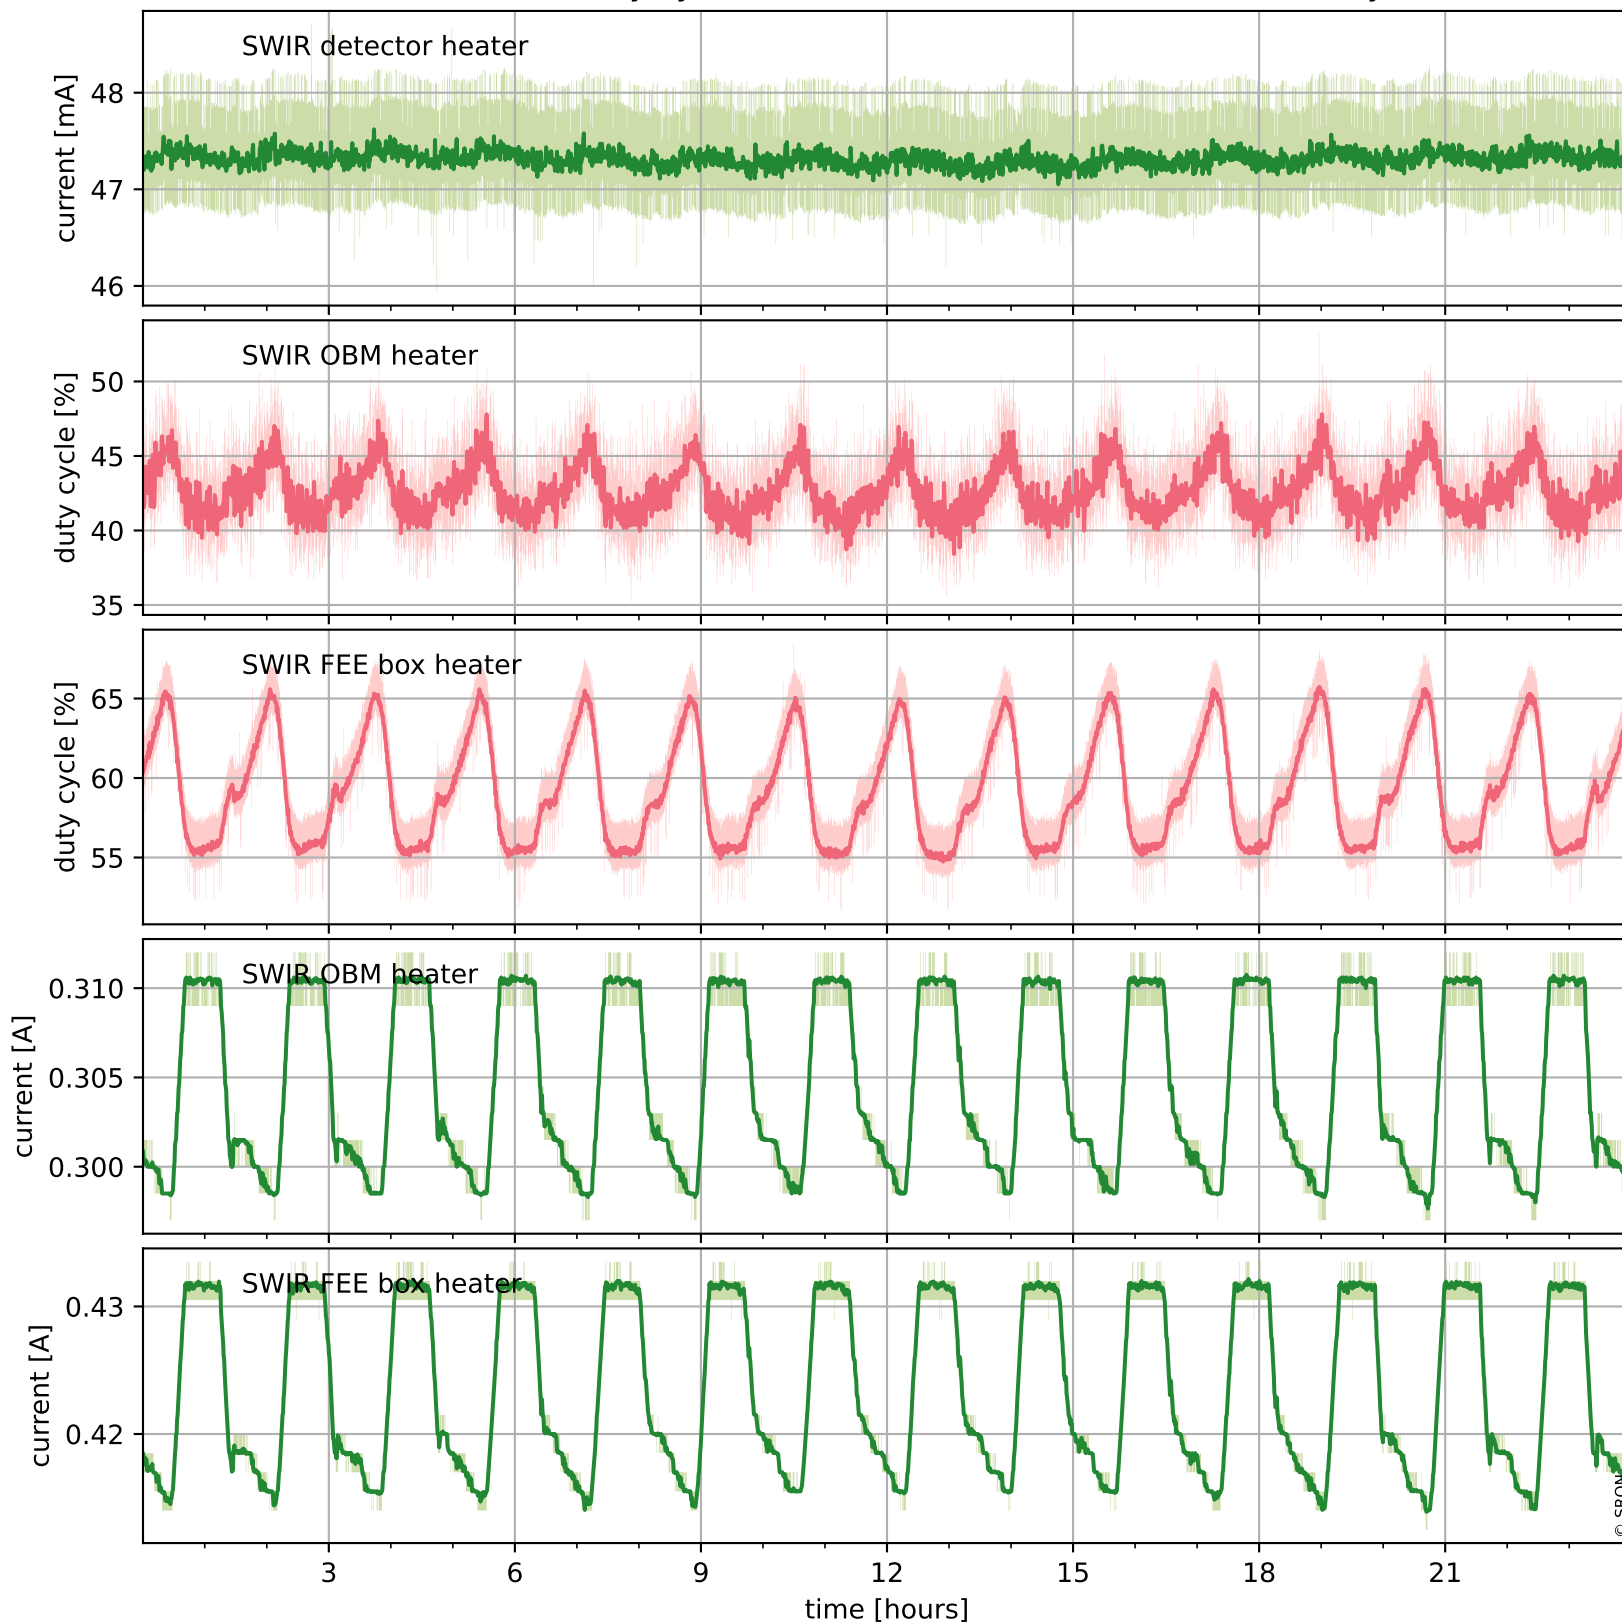

Tropomi SWIR housekeeping data

orbits : [30597, 30611]
coverage : 2023-09-09 / 2023-09-10
created : 2023-09-10T14:21:03

Temperature of sensors relevant for SWIR (one day)

Tropomi SWIR housekeeping data

orbits : [30127, 30611]
coverage : 2023-08-06 / 2023-09-10
created : 2023-09-10T14:21:03

Temperature of sensors relevant for SWIR (last month)

Tropomi SWIR housekeeping data

orbits : [30597, 30611]
coverage : 2023-09-09 / 2023-09-10
created : 2023-09-10T14:21:04

Current and duty cycle of 3 heaters relevant for SWIR (one day)

Tropomi SWIR housekeeping data

orbits : [30127, 30611]
coverage : 2023-08-06 / 2023-09-10
created : 2023-09-10T14:21:04

Current and duty cycle of 3 heaters relevant for SWIR (last month)

Tropomi SWIR housekeeping data