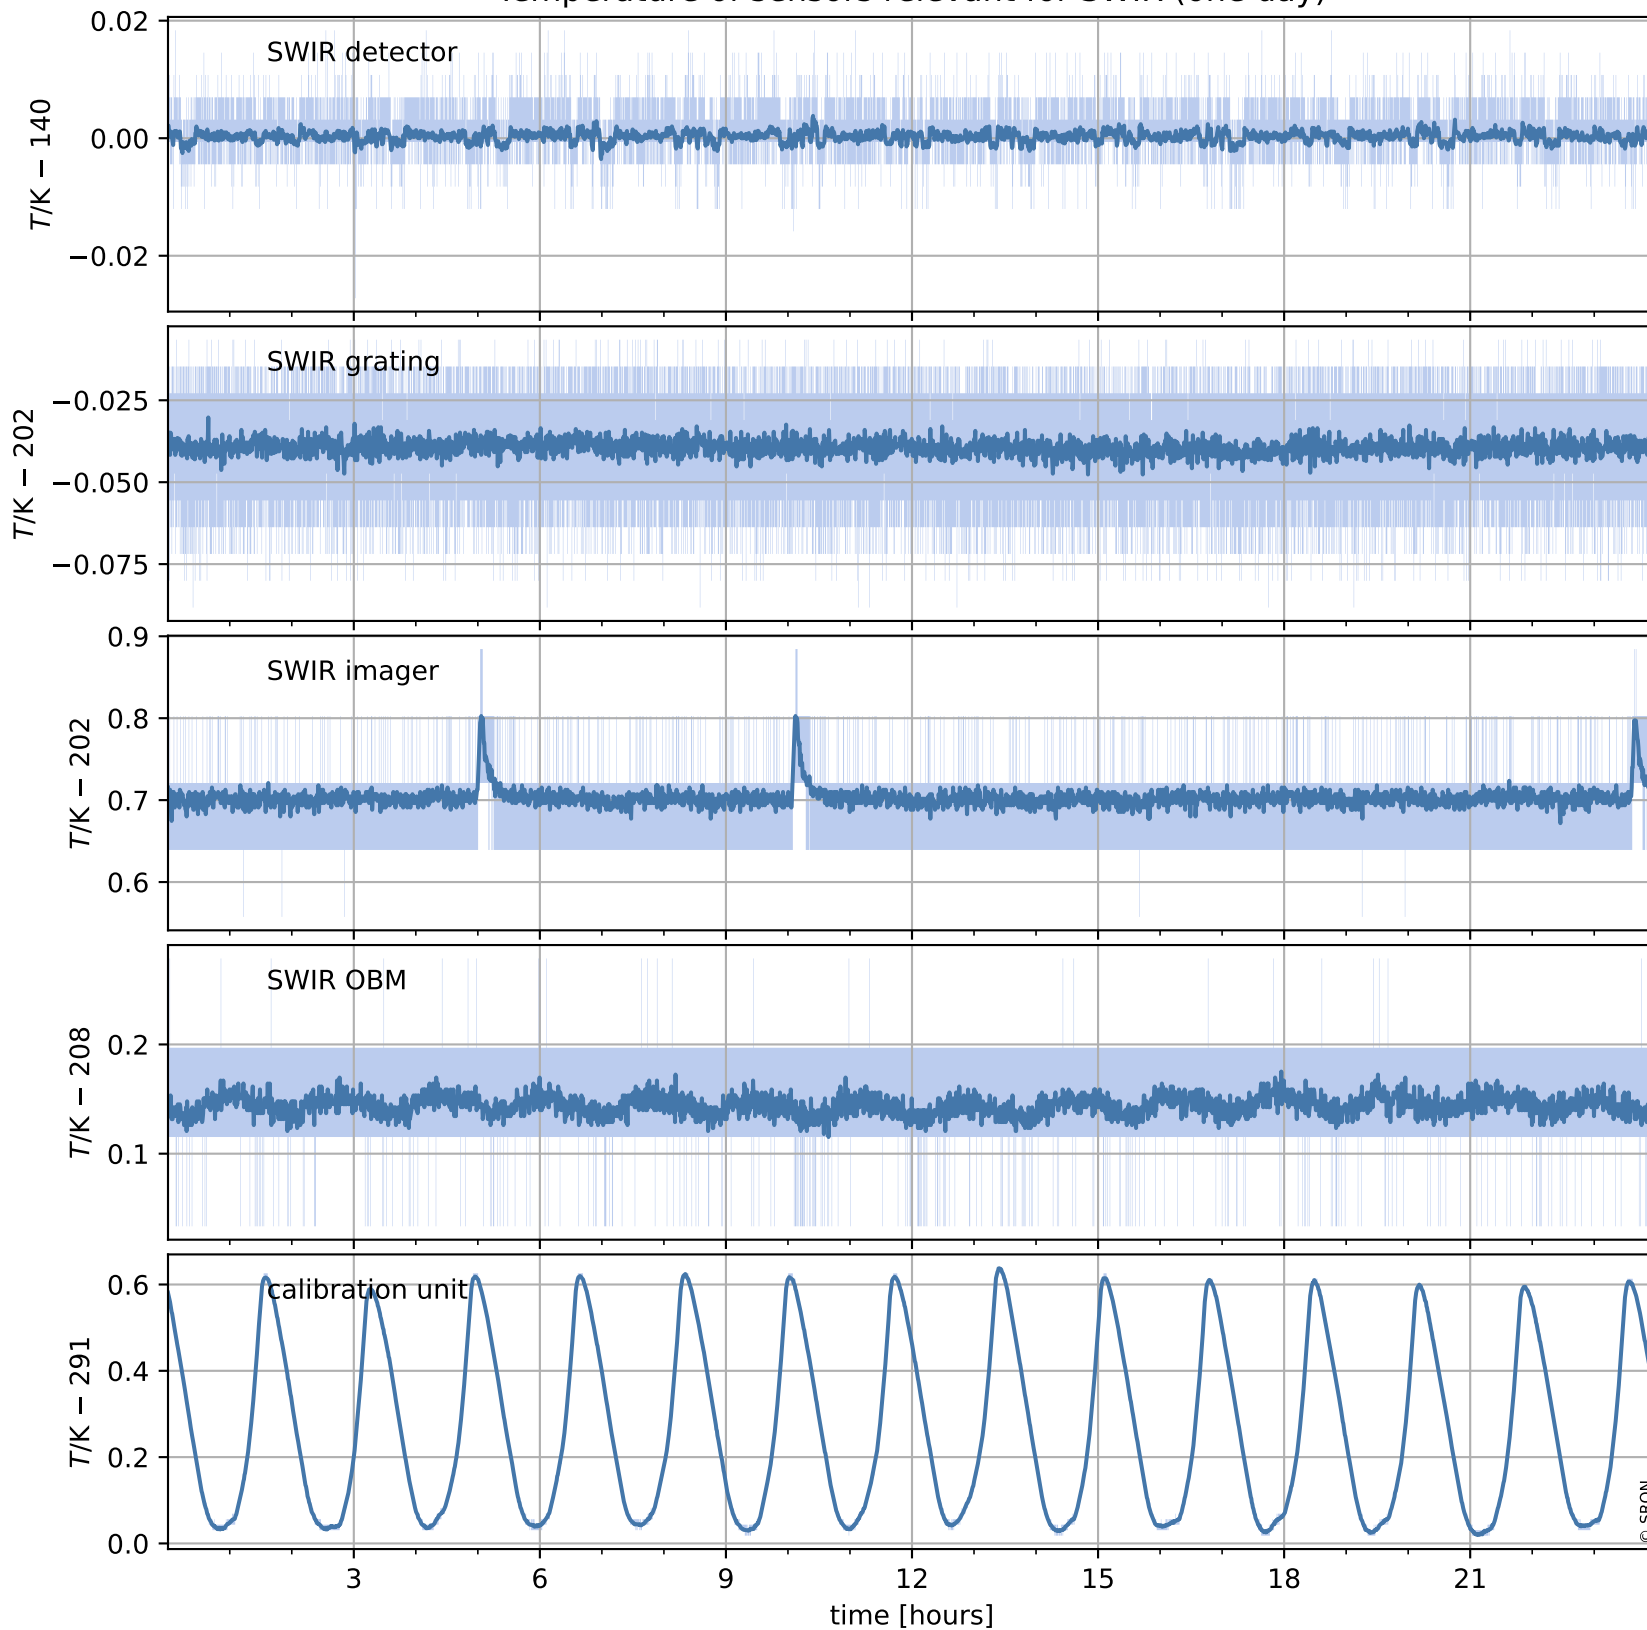

Tropomi SWIR housekeeping data

orbits : [30597, 30611]
coverage : 2023-09-09 / 2023-09-10
created : 2023-09-10T14:21:03

Temperature of sensors relevant for SWIR (one day)

Tropomi SWIR housekeeping data

orbits : [30127, 30611]
coverage : 2023-08-06 / 2023-09-10
created : 2023-09-10T14:21:03

Temperature of sensors relevant for SWIR (last month)

Tropomi SWIR housekeeping data

orbits : [30597, 30611]
coverage : 2023-09-09 / 2023-09-10
created : 2023-09-10T14:21:04

Current and duty cycle of 3 heaters relevant for SWIR (one day)

Tropomi SWIR housekeeping data

orbits : [30127, 30611]
coverage : 2023-08-06 / 2023-09-10
created : 2023-09-10T14:21:04

Current and duty cycle of 3 heaters relevant for SWIR (last month)

Tropomi SWIR housekeeping data