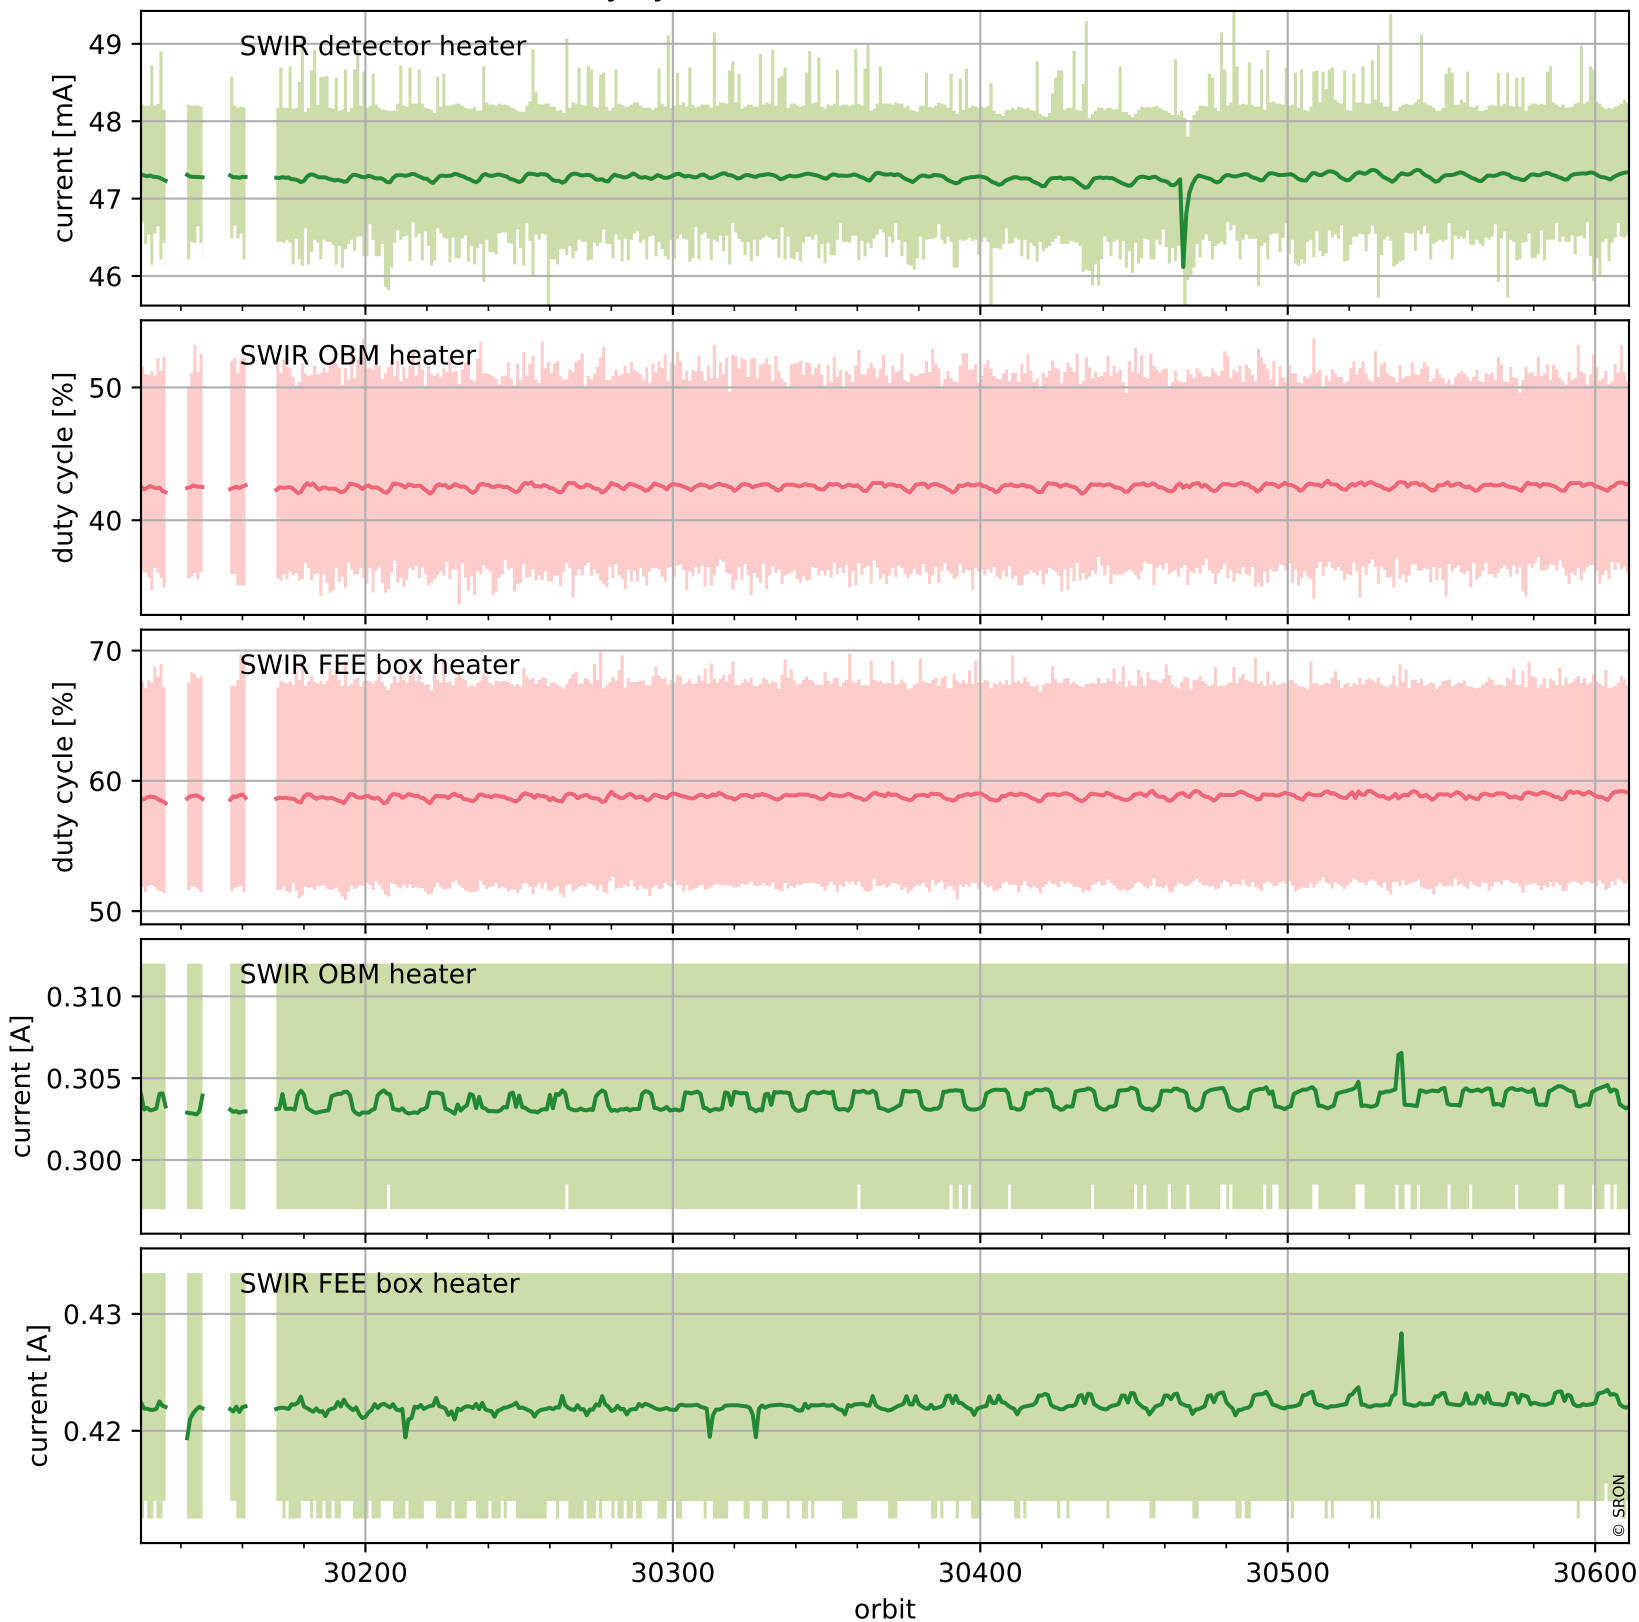

Tropomi SWIR housekeeping data

orbits : [30597, 30611]
coverage : 2023-09-09 / 2023-09-10
created : 2023-09-10T14:21:03

Temperature of sensors relevant for SWIR (one day)

Tropomi SWIR housekeeping data

orbits : [30127, 30611]
coverage : 2023-08-06 / 2023-09-10
created : 2023-09-10T14:21:03

Temperature of sensors relevant for SWIR (last month)

Tropomi SWIR housekeeping data

orbits : [30597, 30611]
coverage : 2023-09-09 / 2023-09-10
created : 2023-09-10T14:21:04

Current and duty cycle of 3 heaters relevant for SWIR (one day)

Tropomi SWIR housekeeping data

orbits : [30127, 30611]
coverage : 2023-08-06 / 2023-09-10
created : 2023-09-10T14:21:04

Current and duty cycle of 3 heaters relevant for SWIR (last month)

Tropomi SWIR housekeeping data

orbits : [30597, 30611]
coverage : 2023-09-09 / 2023-09-10
created : 2023-09-10T14:21:04

Temperature of sensors at the SWIR front-end electronics (one day)

Tropomi SWIR housekeeping data

orbits : [30127, 30611]
coverage : 2023-08-06 / 2023-09-10
created : 2023-09-10T14:21:05