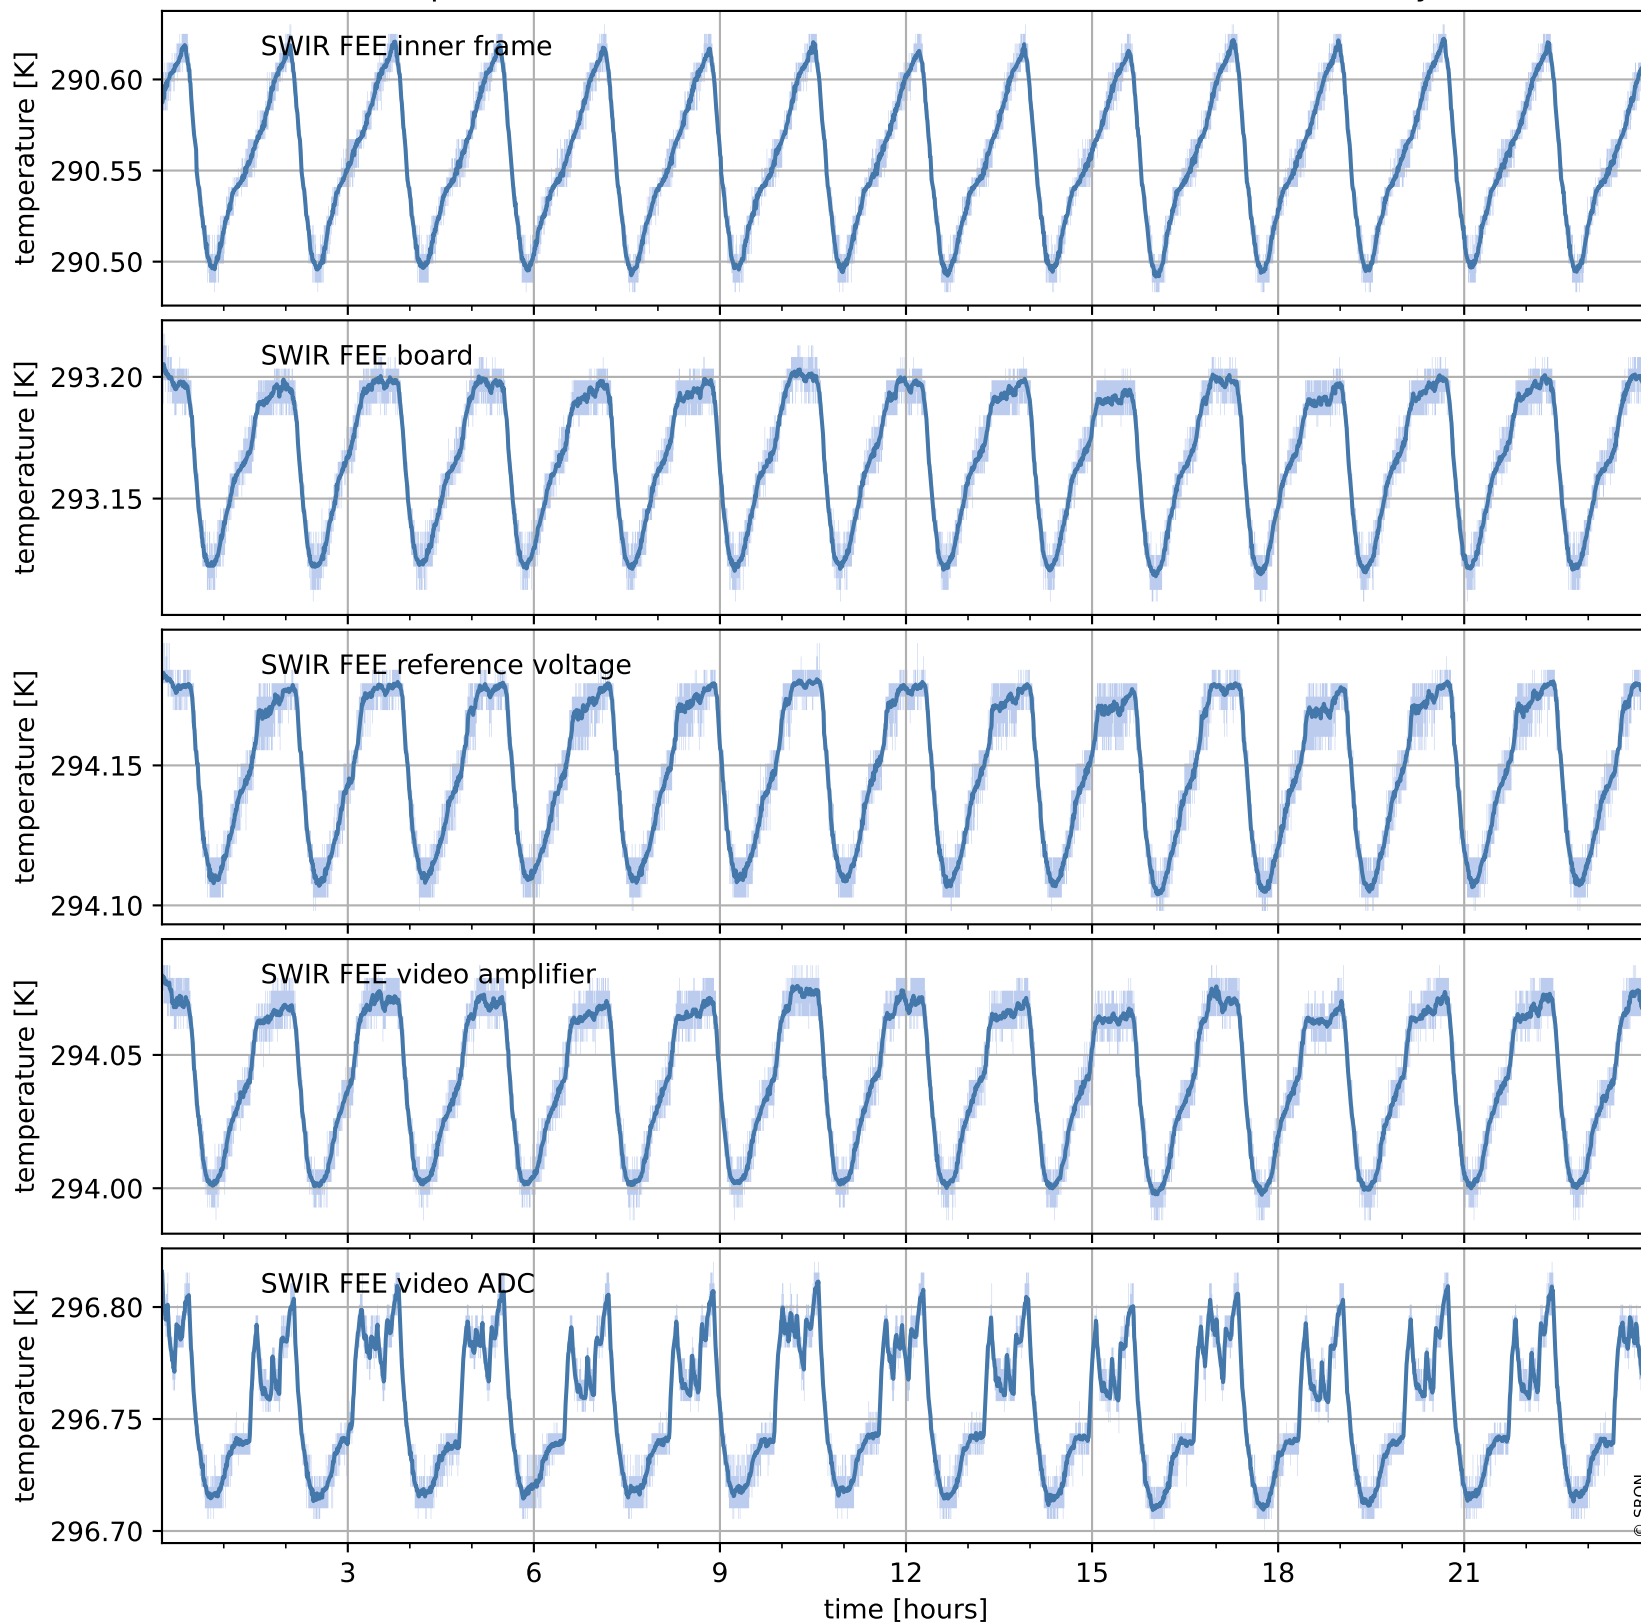

Tropomi SWIR housekeeping data

orbits : [30597, 30611]
coverage : 2023-09-09 / 2023-09-10
created : 2023-09-10T14:21:04

Temperature of sensors at the SWIR front-end electronics (one day)