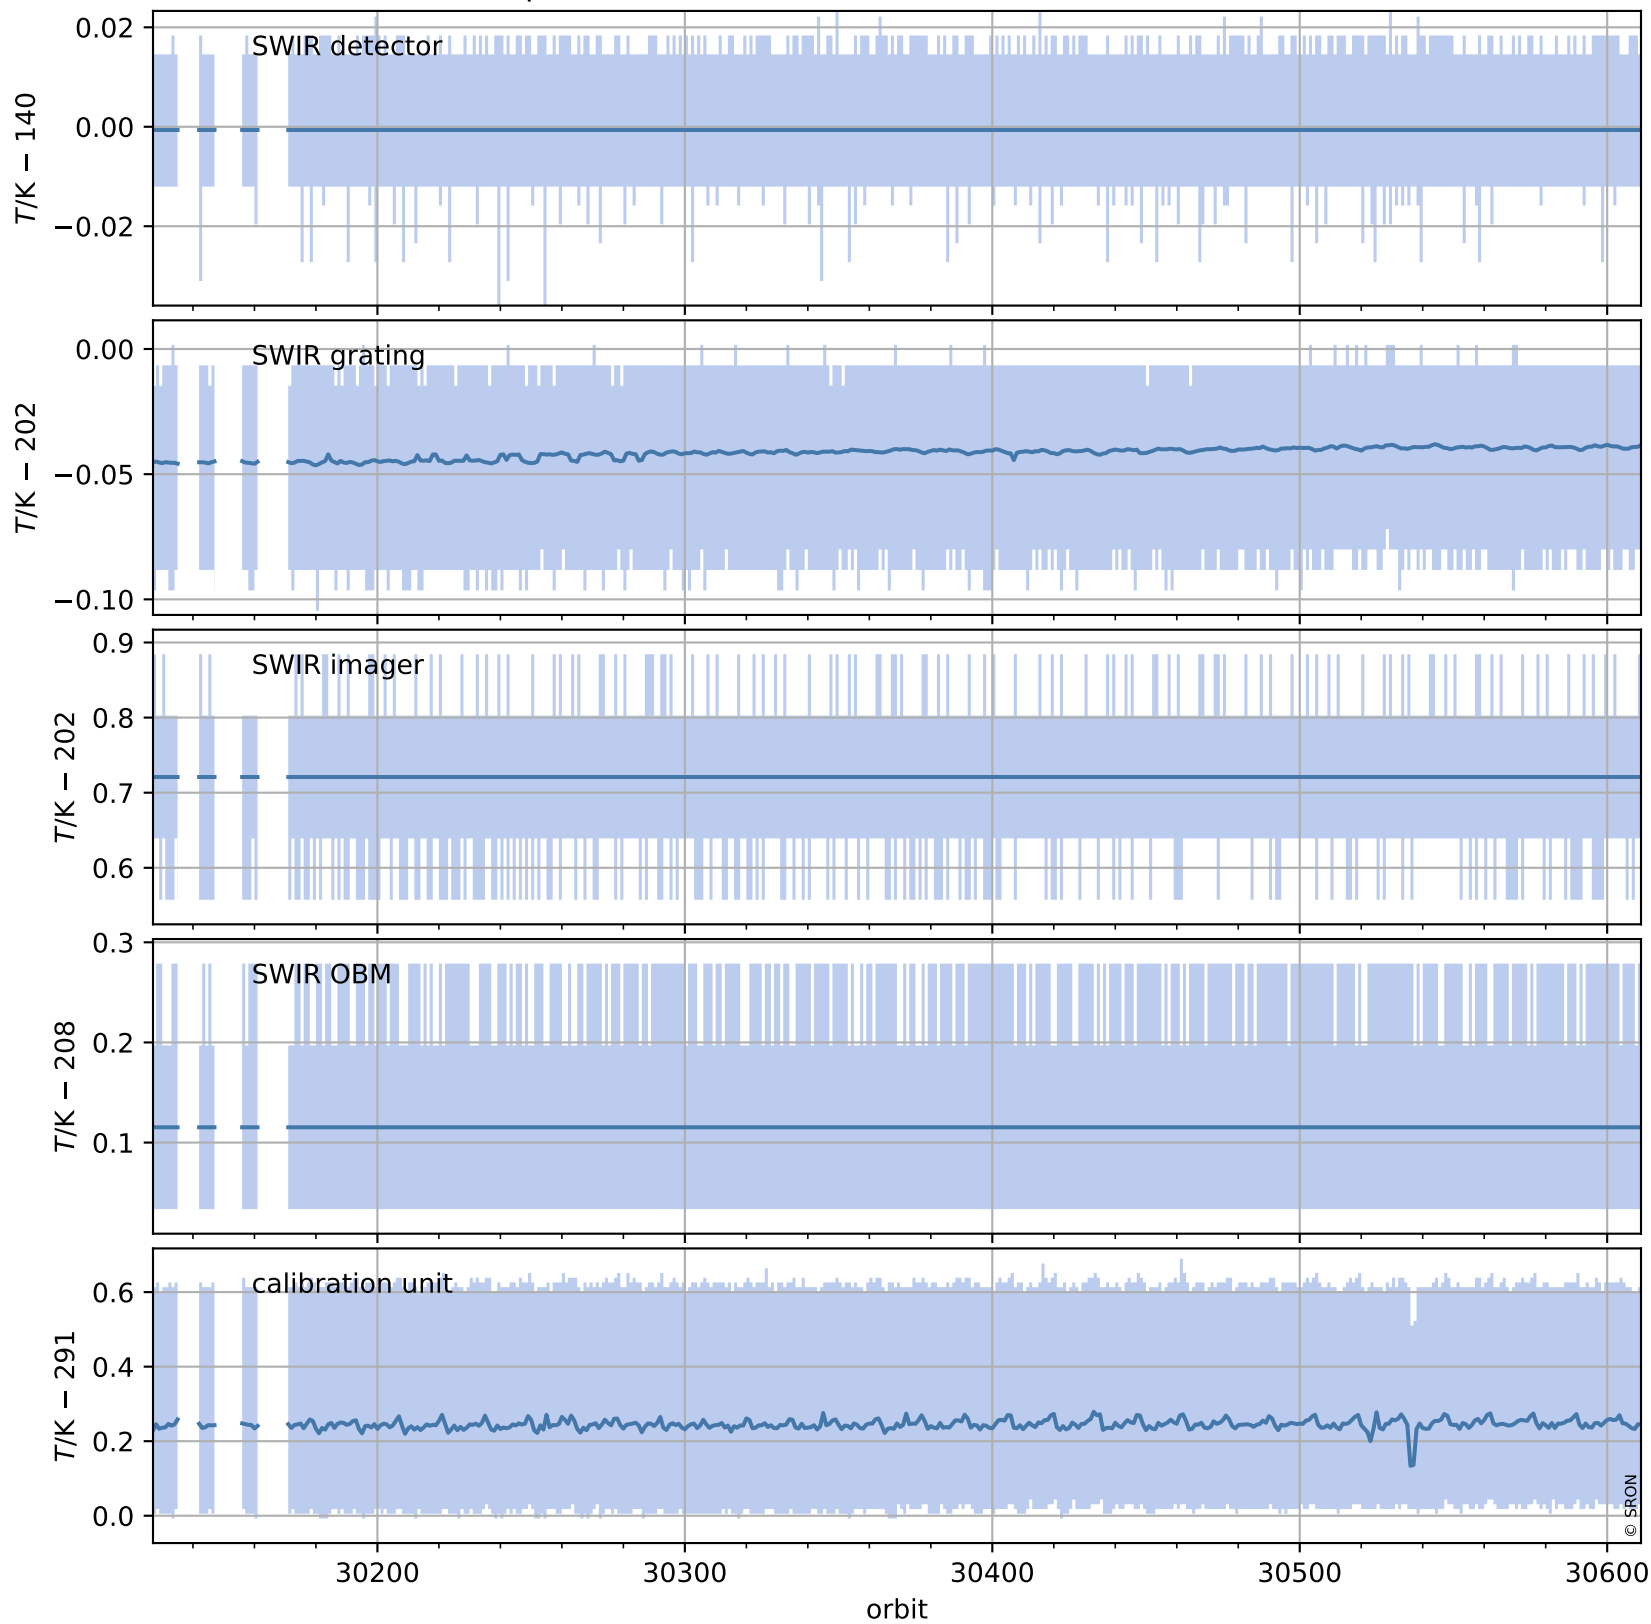

Tropomi SWIR housekeeping data

orbits : [30597, 30611]
coverage : 2023-09-09 / 2023-09-10
created : 2023-09-10T14:21:03

Temperature of sensors relevant for SWIR (one day)

Tropomi SWIR housekeeping data

orbits : [30127, 30611]
coverage : 2023-08-06 / 2023-09-10
created : 2023-09-10T14:21:03

Temperature of sensors relevant for SWIR (last month)

Tropomi SWIR housekeeping data

orbits : [30597, 30611]
coverage : 2023-09-09 / 2023-09-10
created : 2023-09-10T14:21:04

Current and duty cycle of 3 heaters relevant for SWIR (one day)

Tropomi SWIR housekeeping data

orbits : [30127, 30611]
coverage : 2023-08-06 / 2023-09-10
created : 2023-09-10T14:21:04

Current and duty cycle of 3 heaters relevant for SWIR (last month)

Tropomi SWIR housekeeping data

orbits : [30597, 30611]
coverage : 2023-09-09 / 2023-09-10
created : 2023-09-10T14:21:04

Temperature of sensors at the SWIR front-end electronics (one day)

Tropomi SWIR housekeeping data

orbits : [30127, 30611]
coverage : 2023-08-06 / 2023-09-10
created : 2023-09-10T14:21:05