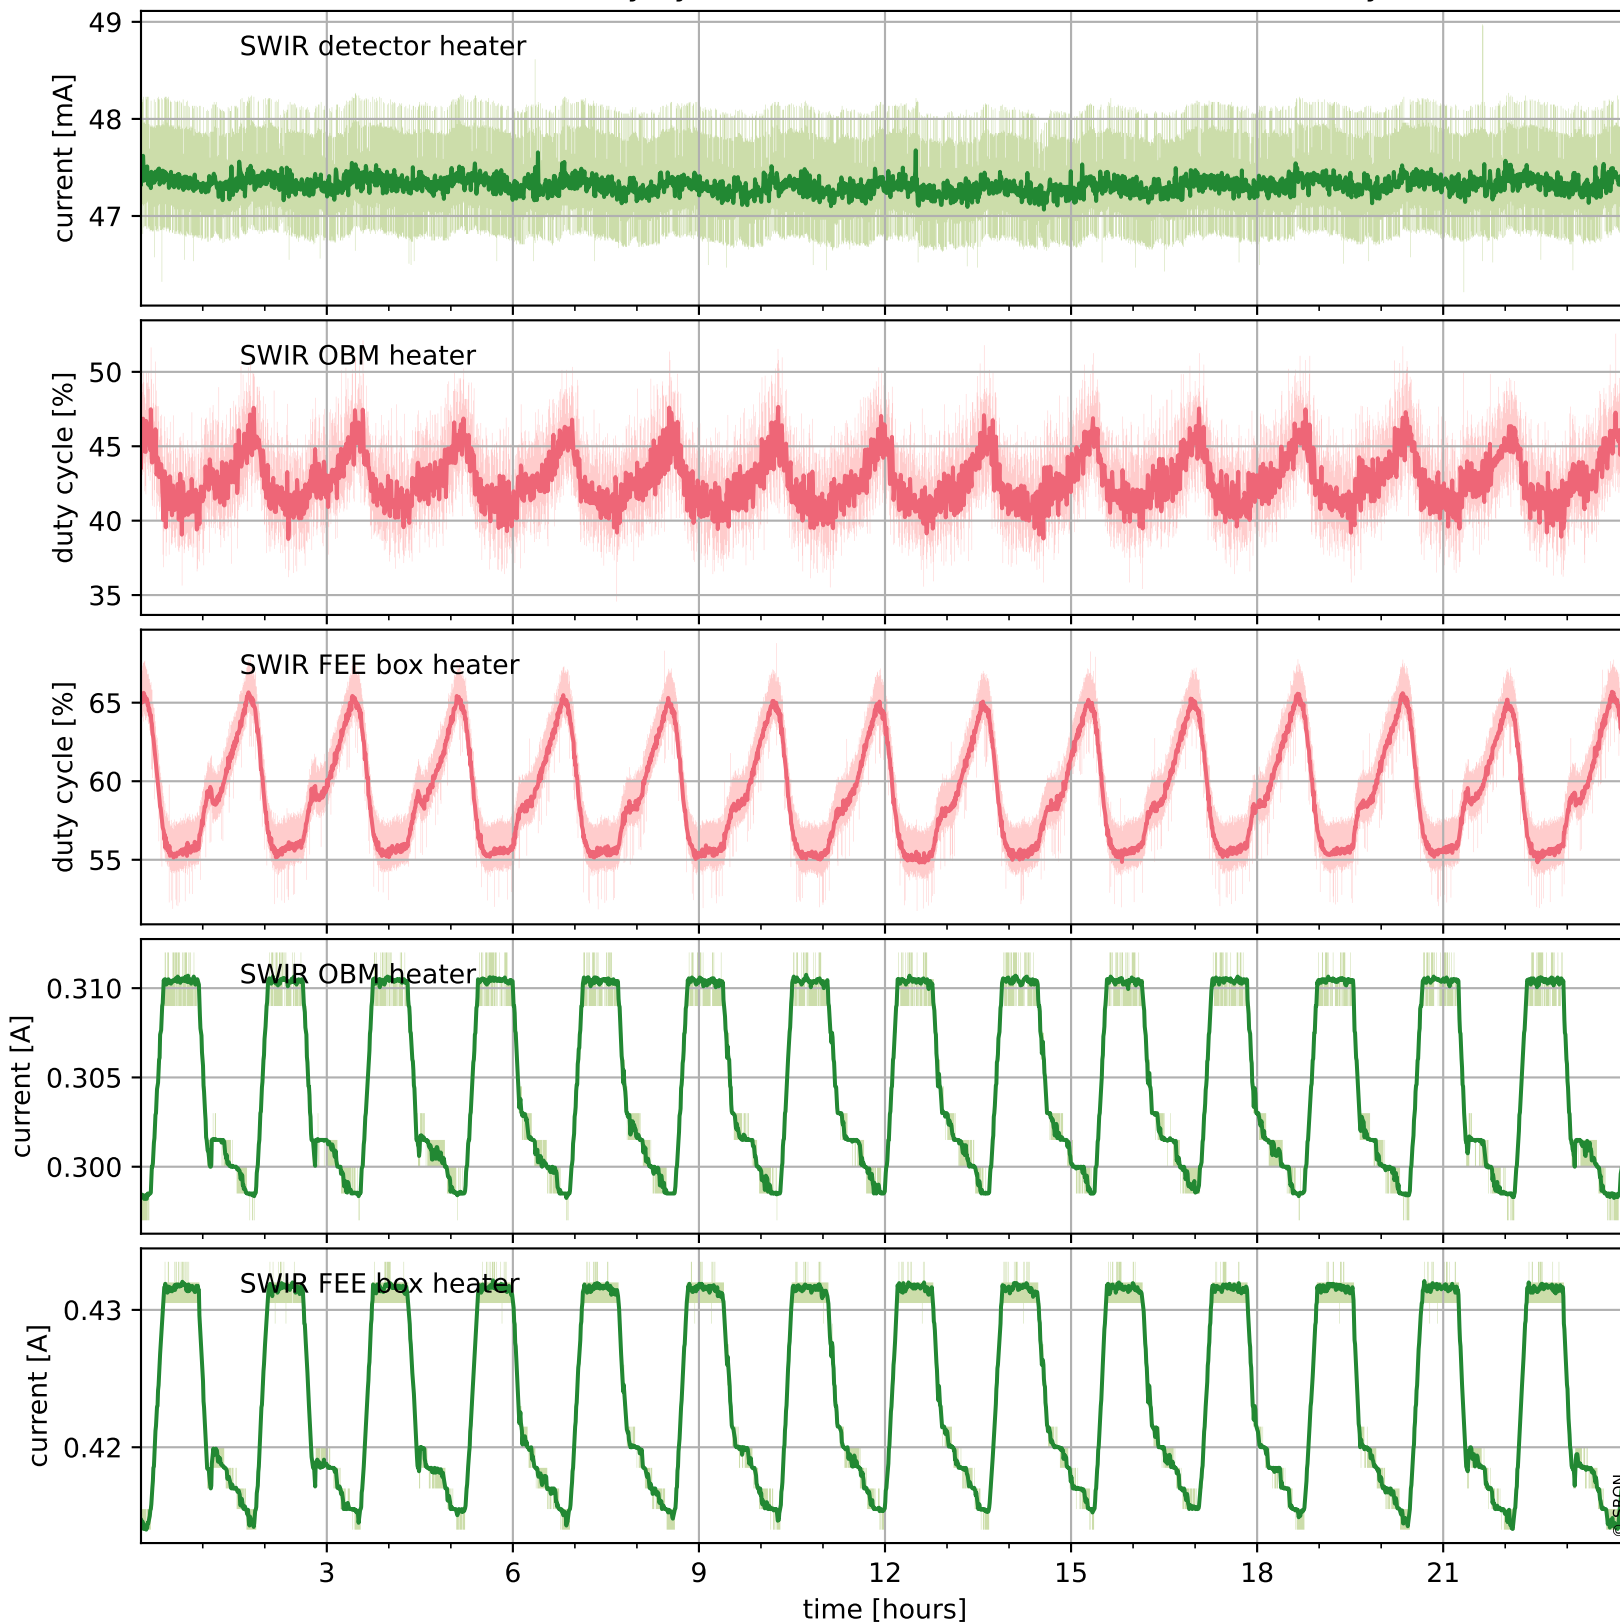

Tropomi SWIR housekeeping data

orbits : [30612, 30625]
coverage : 2023-09-10 / 2023-09-11
created : 2023-09-11T14:21:03

Temperature of sensors relevant for SWIR (one day)

Tropomi SWIR housekeeping data

orbits : [30141, 30625]
coverage : 2023-08-07 / 2023-09-11
created : 2023-09-11T14:21:04

Temperature of sensors relevant for SWIR (last month)

Tropomi SWIR housekeeping data

orbits : [30612, 30625]
coverage : 2023-09-10 / 2023-09-11
created : 2023-09-11T14:21:04

Current and duty cycle of 3 heaters relevant for SWIR (one day)

Tropomi SWIR housekeeping data

orbits : [30141, 30625]
coverage : 2023-08-07 / 2023-09-11
created : 2023-09-11T14:21:04

Current and duty cycle of 3 heaters relevant for SWIR (last month)

Tropomi SWIR housekeeping data