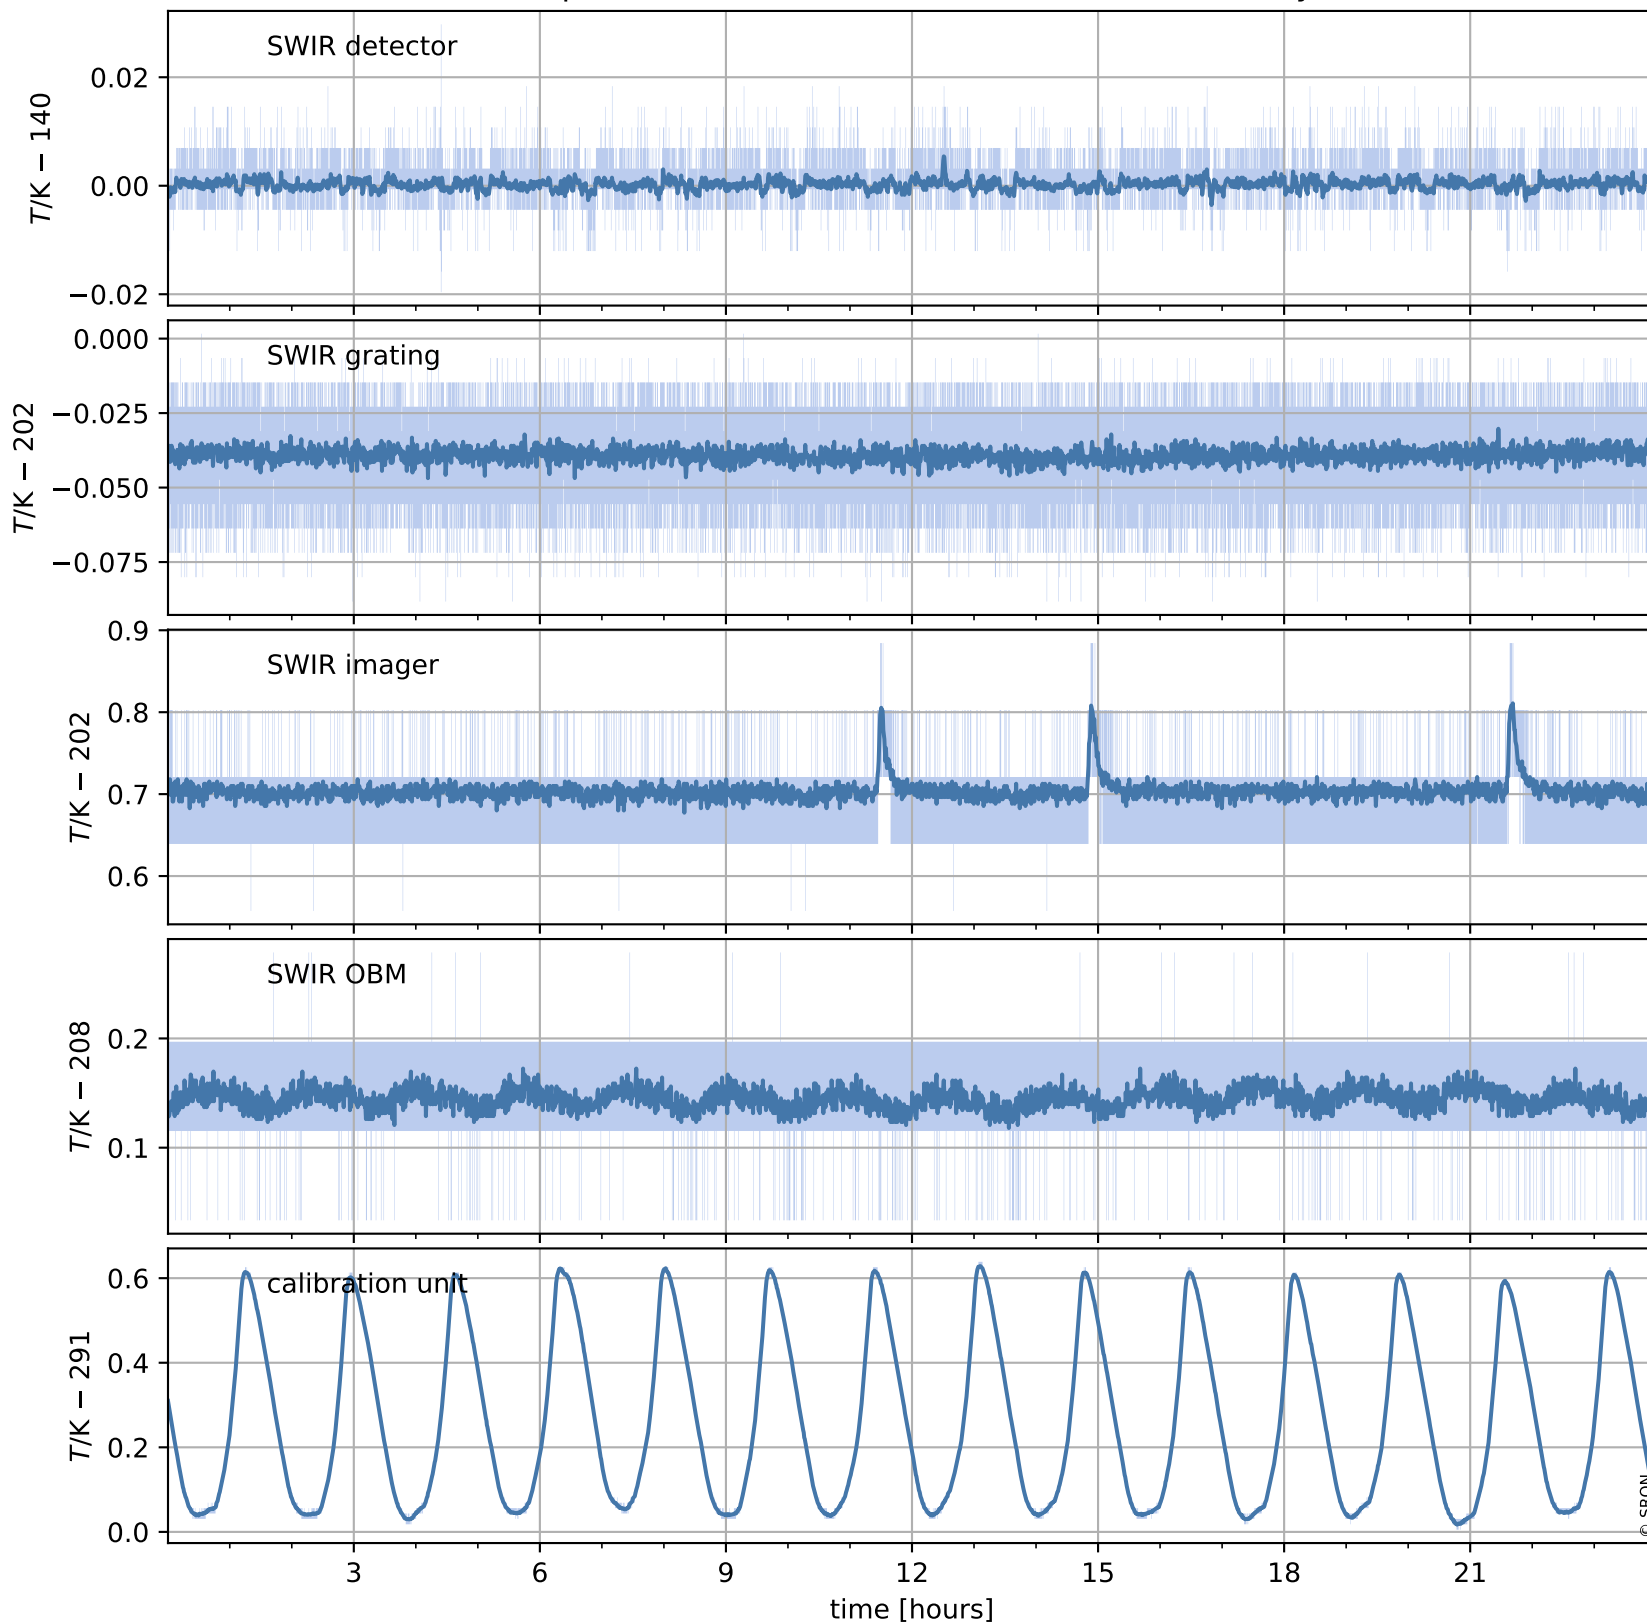

Tropomi SWIR housekeeping data

orbits : [30612, 30625]
coverage : 2023-09-10 / 2023-09-11
created : 2023-09-11T14:21:03

Temperature of sensors relevant for SWIR (one day)

Tropomi SWIR housekeeping data

orbits : [30141, 30625]
coverage : 2023-08-07 / 2023-09-11
created : 2023-09-11T14:21:04

Temperature of sensors relevant for SWIR (last month)

Tropomi SWIR housekeeping data

orbits : [30612, 30625]
coverage : 2023-09-10 / 2023-09-11
created : 2023-09-11T14:21:04

Current and duty cycle of 3 heaters relevant for SWIR (one day)