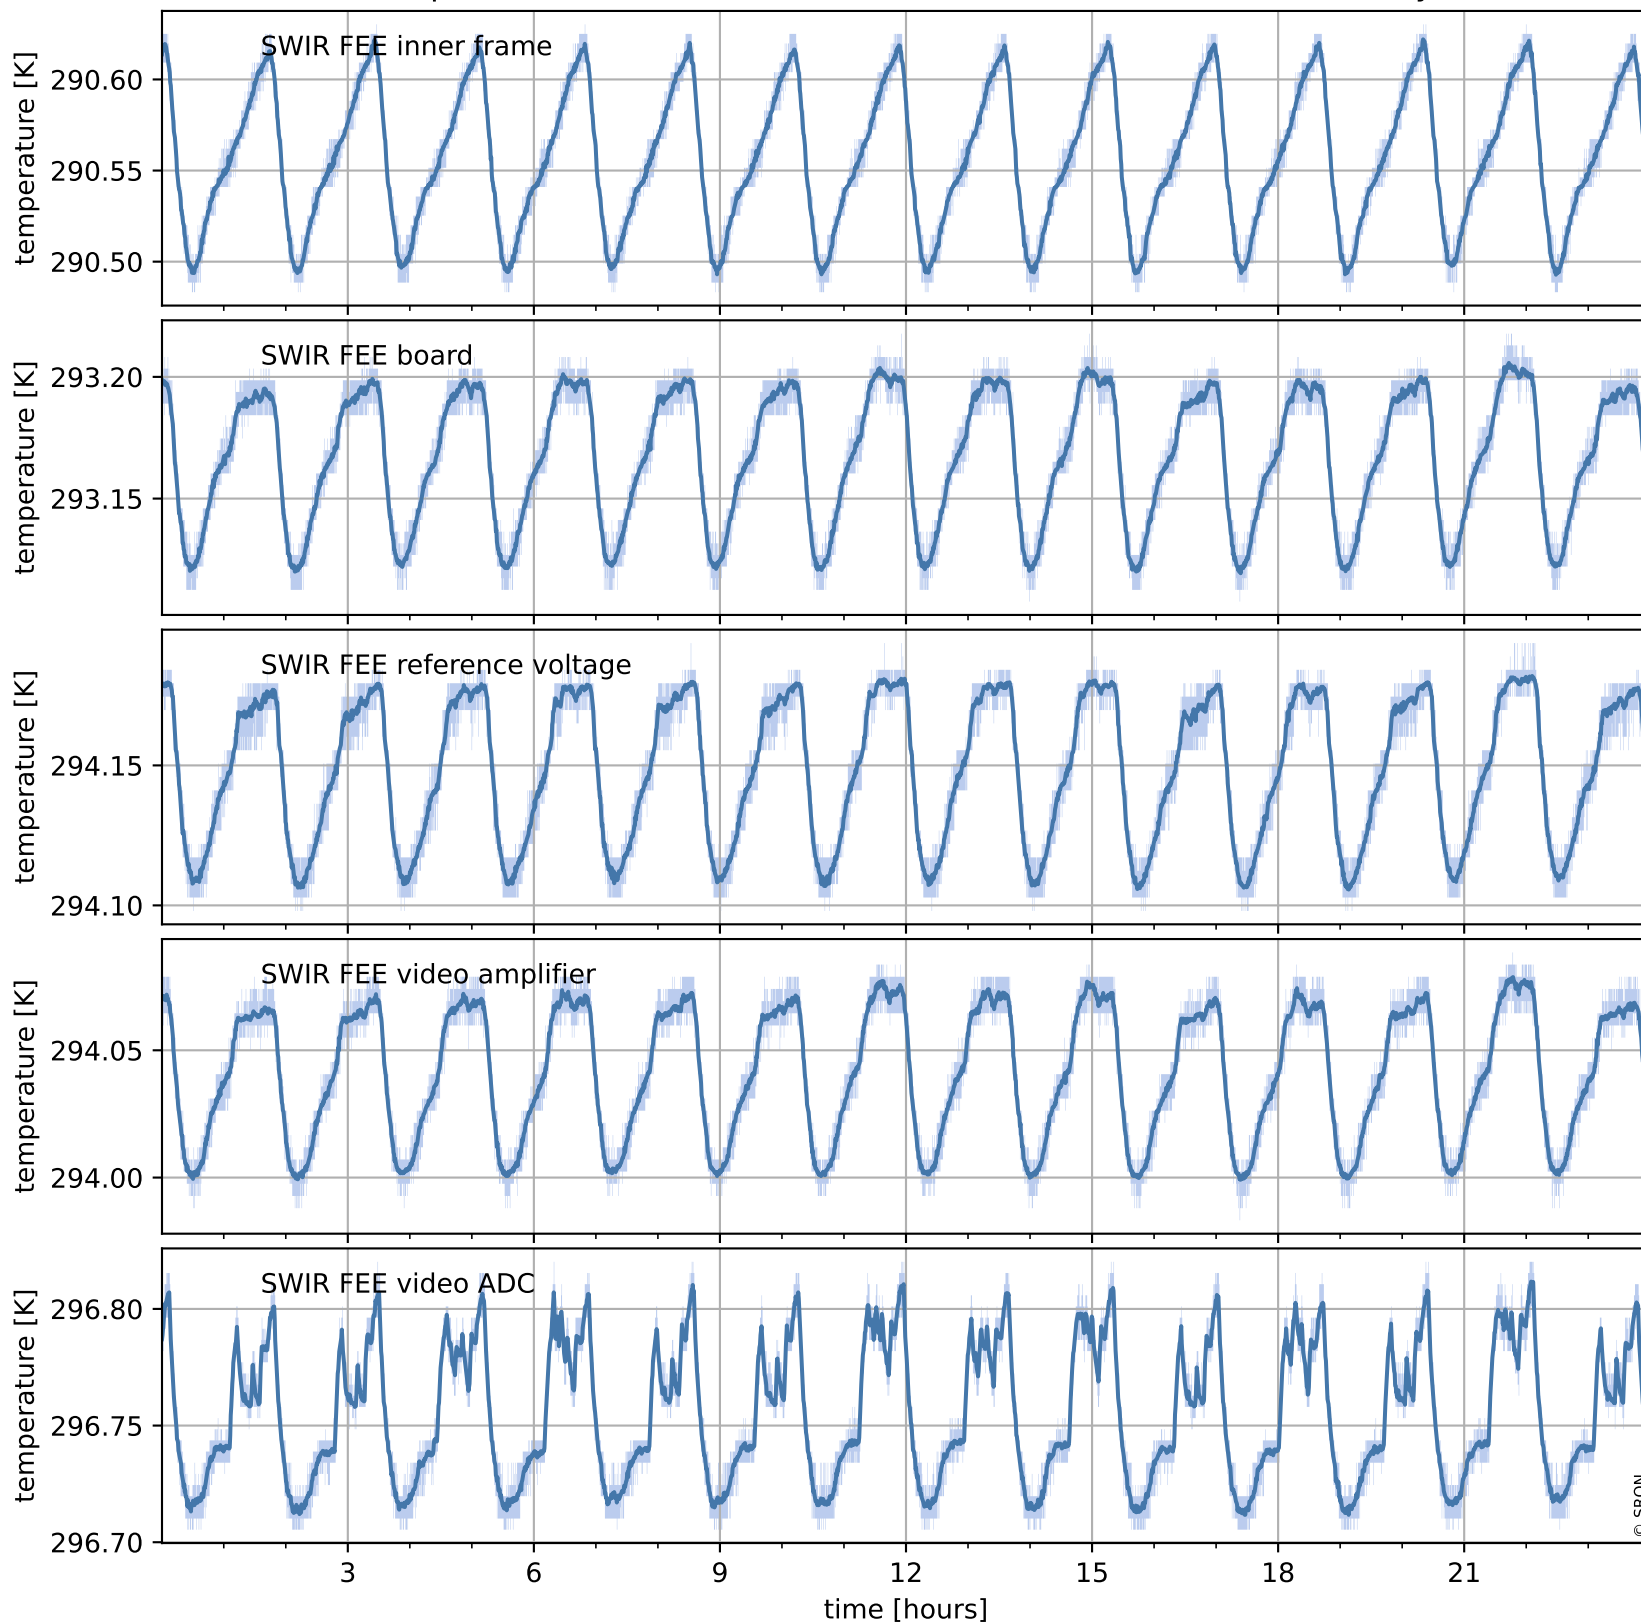

Tropomi SWIR housekeeping data

orbits : [30612, 30625]
coverage : 2023-09-10 / 2023-09-11
created : 2023-09-11T14:21:05

Temperature of sensors at the SWIR front-end electronics (one day)