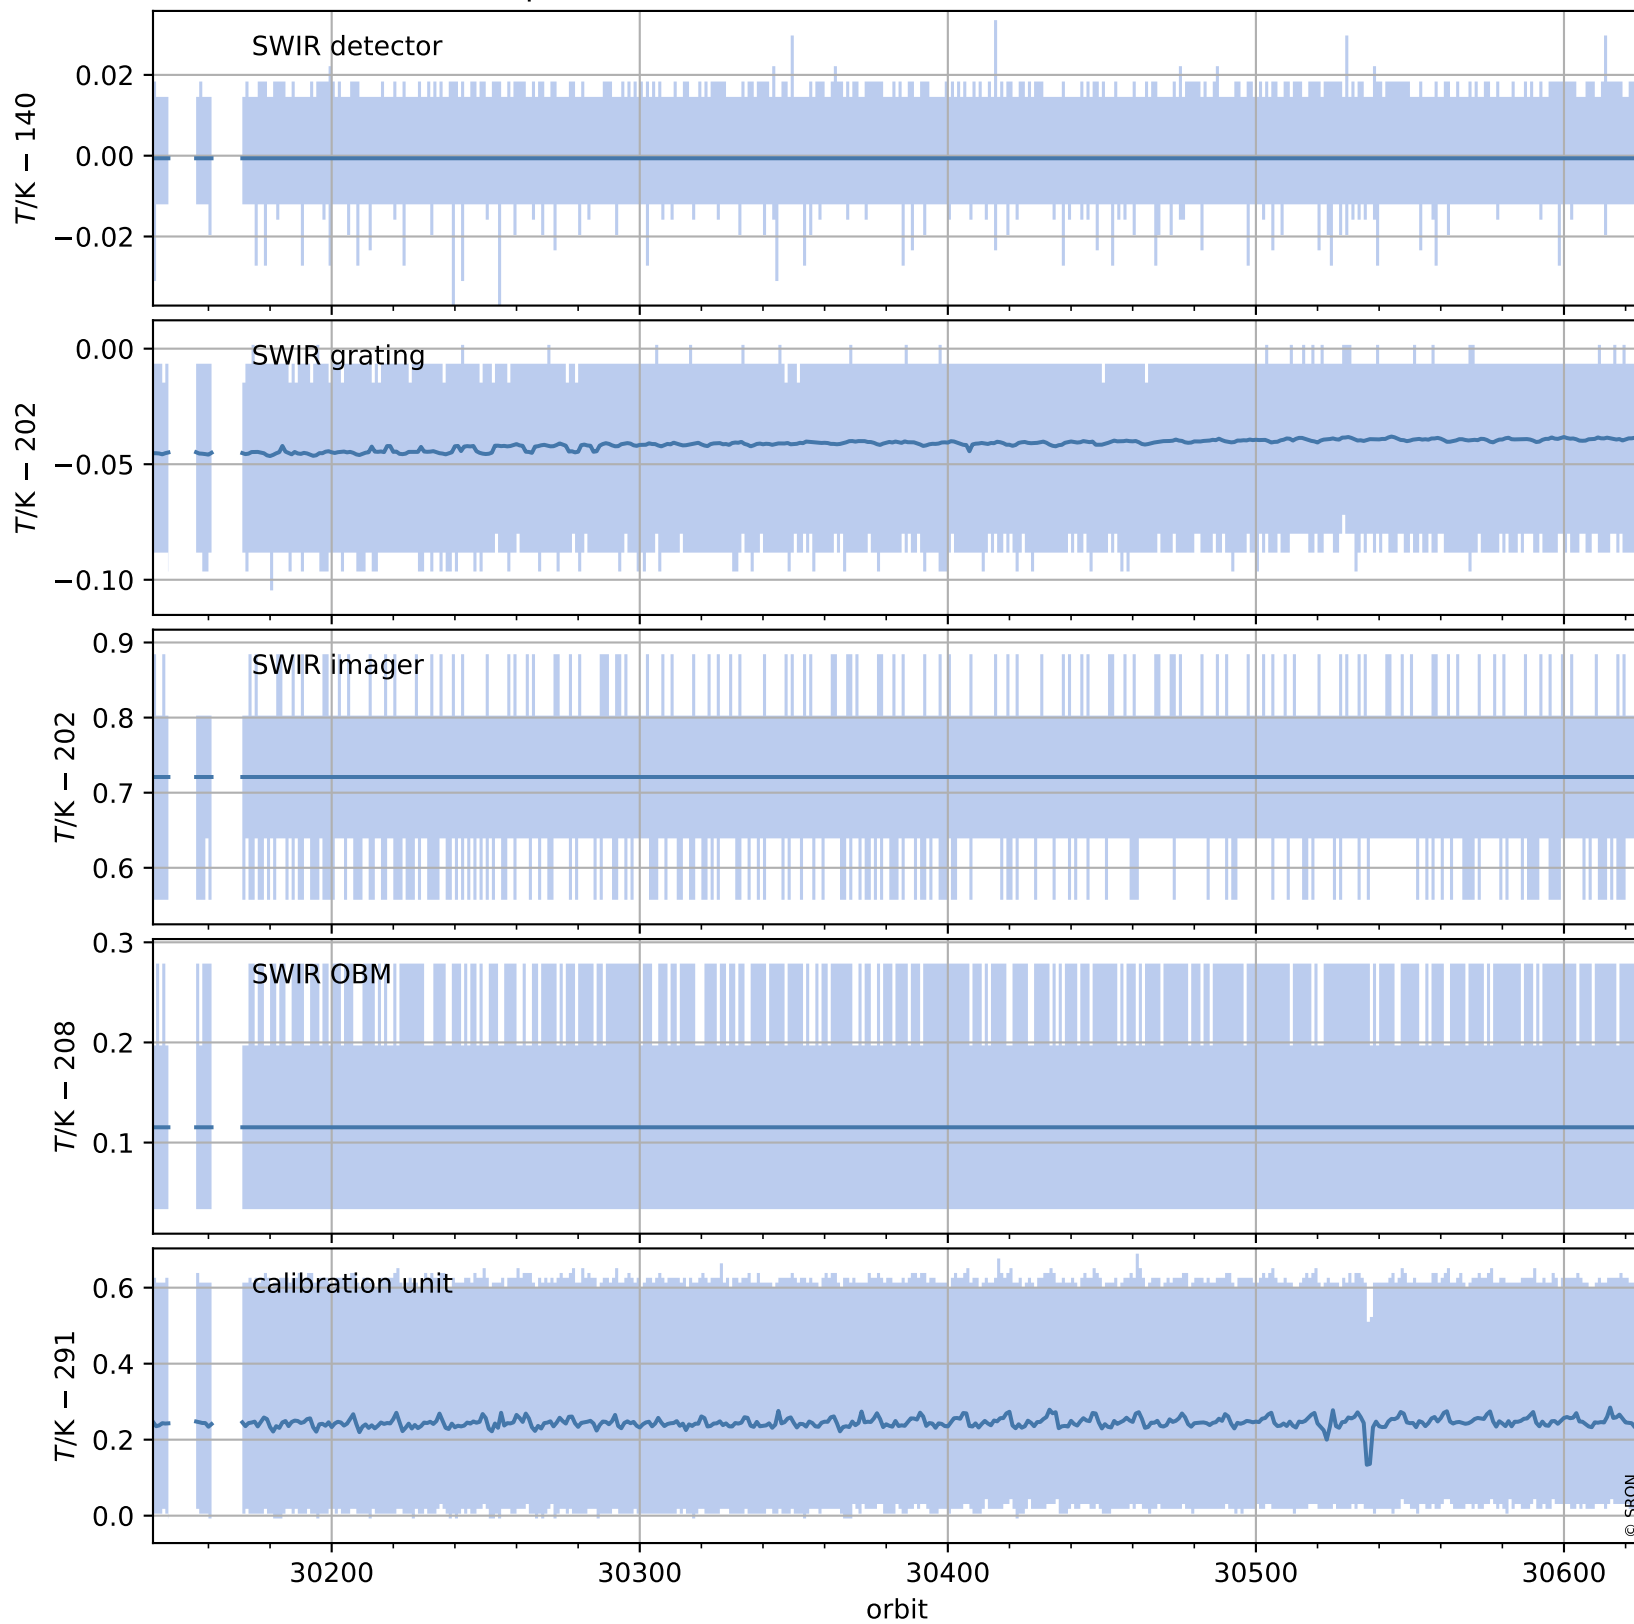

Tropomi SWIR housekeeping data

orbits : [30612, 30625]
coverage : 2023-09-10 / 2023-09-11
created : 2023-09-11T14:21:03

Temperature of sensors relevant for SWIR (one day)

Tropomi SWIR housekeeping data

orbits : [30141, 30625]
coverage : 2023-08-07 / 2023-09-11
created : 2023-09-11T14:21:04

Temperature of sensors relevant for SWIR (last month)

Tropomi SWIR housekeeping data

orbits : [30612, 30625]
coverage : 2023-09-10 / 2023-09-11
created : 2023-09-11T14:21:04

Current and duty cycle of 3 heaters relevant for SWIR (one day)

Tropomi SWIR housekeeping data

orbits : [30141, 30625]
coverage : 2023-08-07 / 2023-09-11
created : 2023-09-11T14:21:04

Current and duty cycle of 3 heaters relevant for SWIR (last month)

Tropomi SWIR housekeeping data

orbits : [30612, 30625]
coverage : 2023-09-10 / 2023-09-11
created : 2023-09-11T14:21:05

Temperature of sensors at the SWIR front-end electronics (one day)

Tropomi SWIR housekeeping data

orbits : [30141, 30625]
coverage : 2023-08-07 / 2023-09-11
created : 2023-09-11T14:21:05