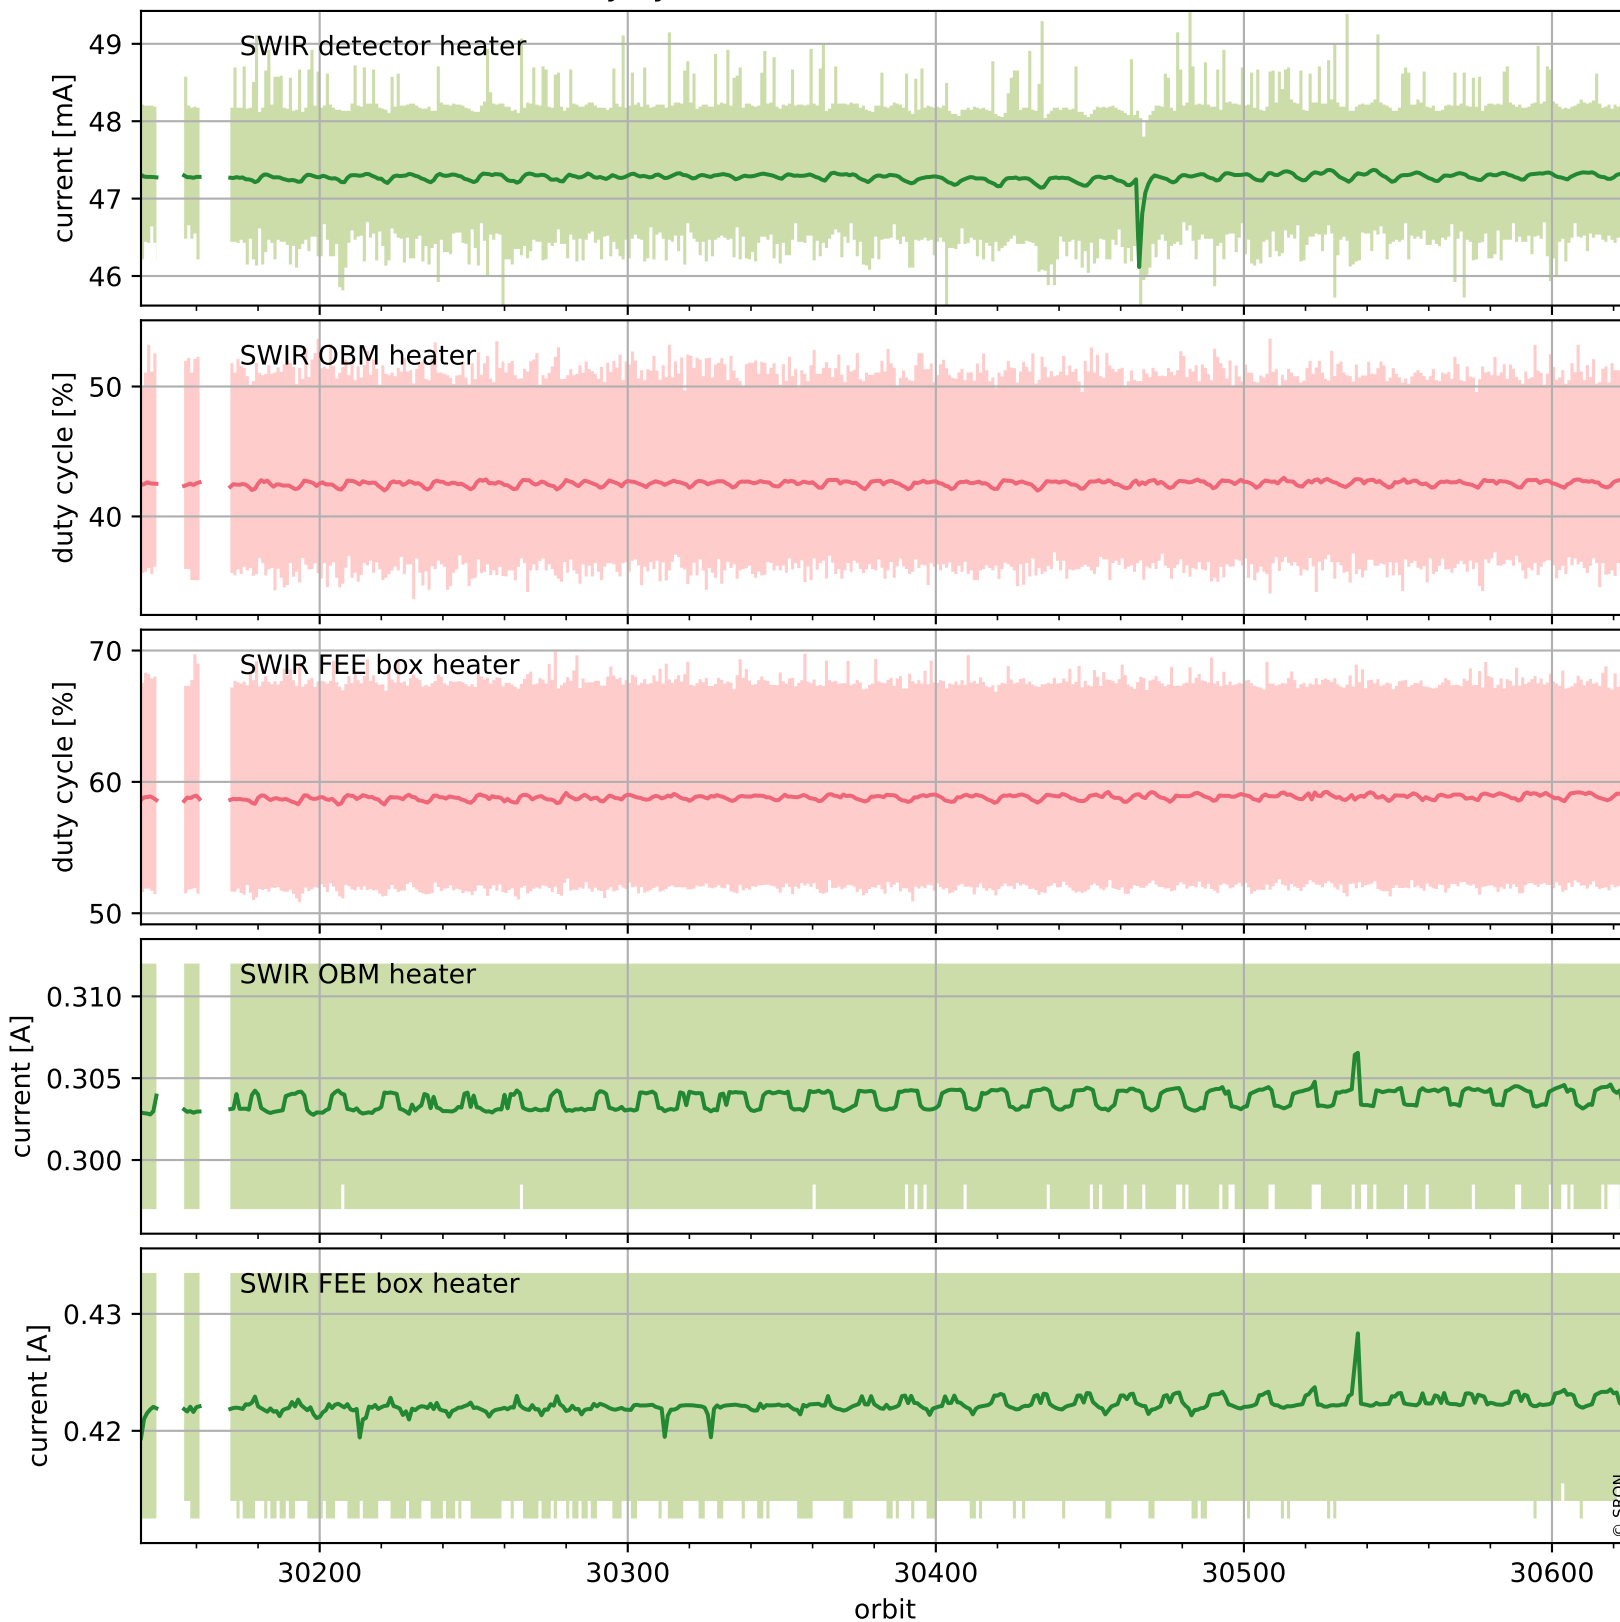

Tropomi SWIR housekeeping data

orbits : [30612, 30625]
coverage : 2023-09-10 / 2023-09-11
created : 2023-09-11T14:21:03

Temperature of sensors relevant for SWIR (one day)

Tropomi SWIR housekeeping data

orbits : [30141, 30625]
coverage : 2023-08-07 / 2023-09-11
created : 2023-09-11T14:21:04

Temperature of sensors relevant for SWIR (last month)

Tropomi SWIR housekeeping data

orbits : [30612, 30625]
coverage : 2023-09-10 / 2023-09-11
created : 2023-09-11T14:21:04

Current and duty cycle of 3 heaters relevant for SWIR (one day)

Tropomi SWIR housekeeping data

orbits : [30141, 30625]
coverage : 2023-08-07 / 2023-09-11
created : 2023-09-11T14:21:04

Current and duty cycle of 3 heaters relevant for SWIR (last month)

Tropomi SWIR housekeeping data

orbits : [30612, 30625]
coverage : 2023-09-10 / 2023-09-11
created : 2023-09-11T14:21:05

Temperature of sensors at the SWIR front-end electronics (one day)

Tropomi SWIR housekeeping data

orbits : [30141, 30625]
coverage : 2023-08-07 / 2023-09-11
created : 2023-09-11T14:21:05