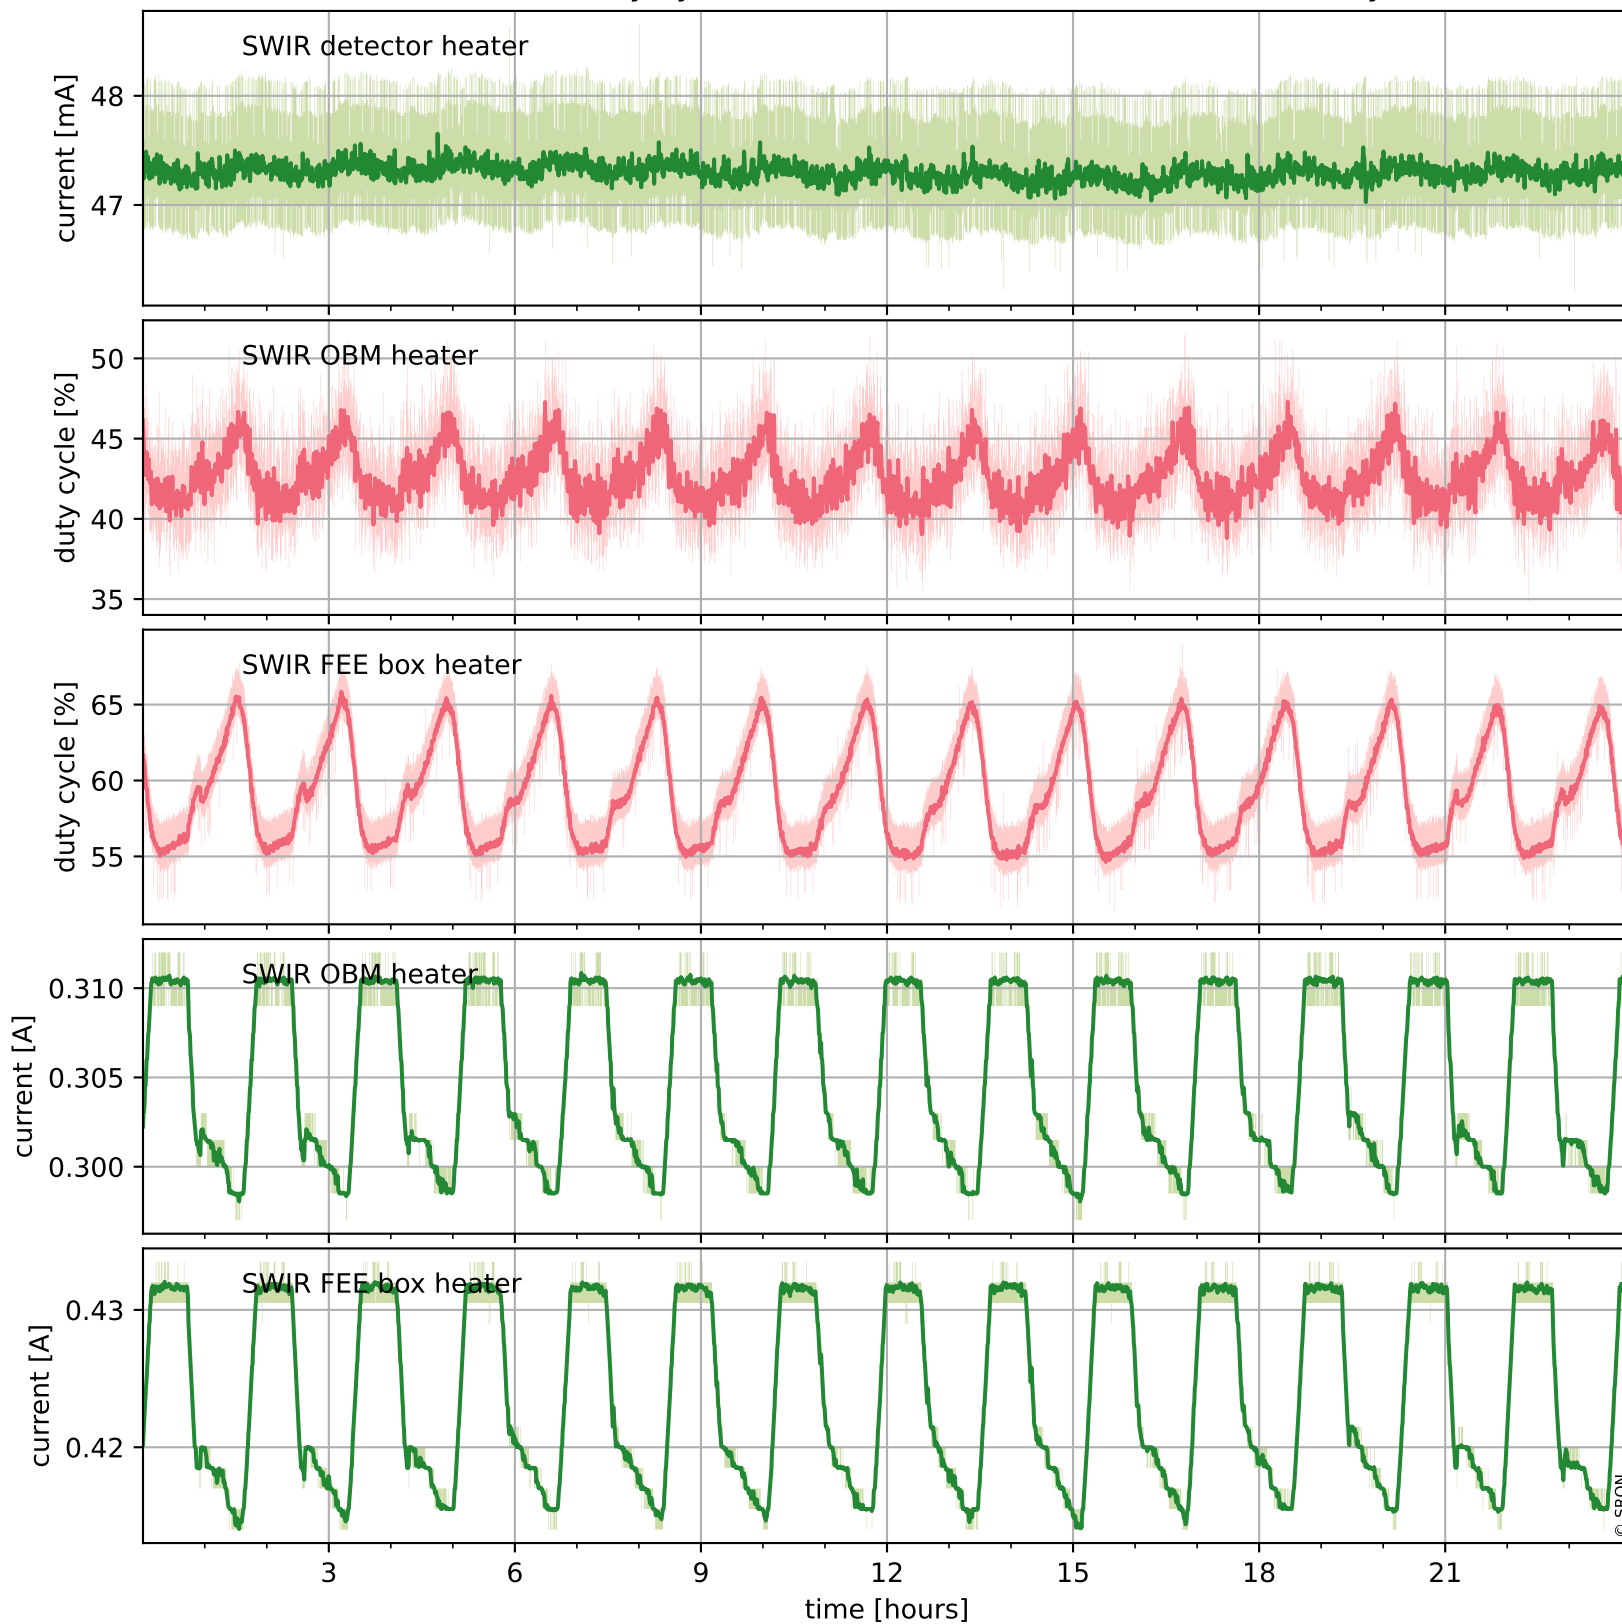

Tropomi SWIR housekeeping data

orbits : [30697, 30710]
coverage : 2023-09-16 / 2023-09-17
created : 2023-09-17T14:21:03

Temperature of sensors relevant for SWIR (one day)

Tropomi SWIR housekeeping data

orbits : [30226, 30710]
coverage : 2023-08-13 / 2023-09-17
created : 2023-09-17T14:21:03

Temperature of sensors relevant for SWIR (last month)

Tropomi SWIR housekeeping data

orbits : [30697, 30710]
coverage : 2023-09-16 / 2023-09-17
created : 2023-09-17T14:21:04

Current and duty cycle of 3 heaters relevant for SWIR (one day)

Tropomi SWIR housekeeping data

orbits : [30226, 30710]
coverage : 2023-08-13 / 2023-09-17
created : 2023-09-17T14:21:04

Current and duty cycle of 3 heaters relevant for SWIR (last month)

Tropomi SWIR housekeeping data