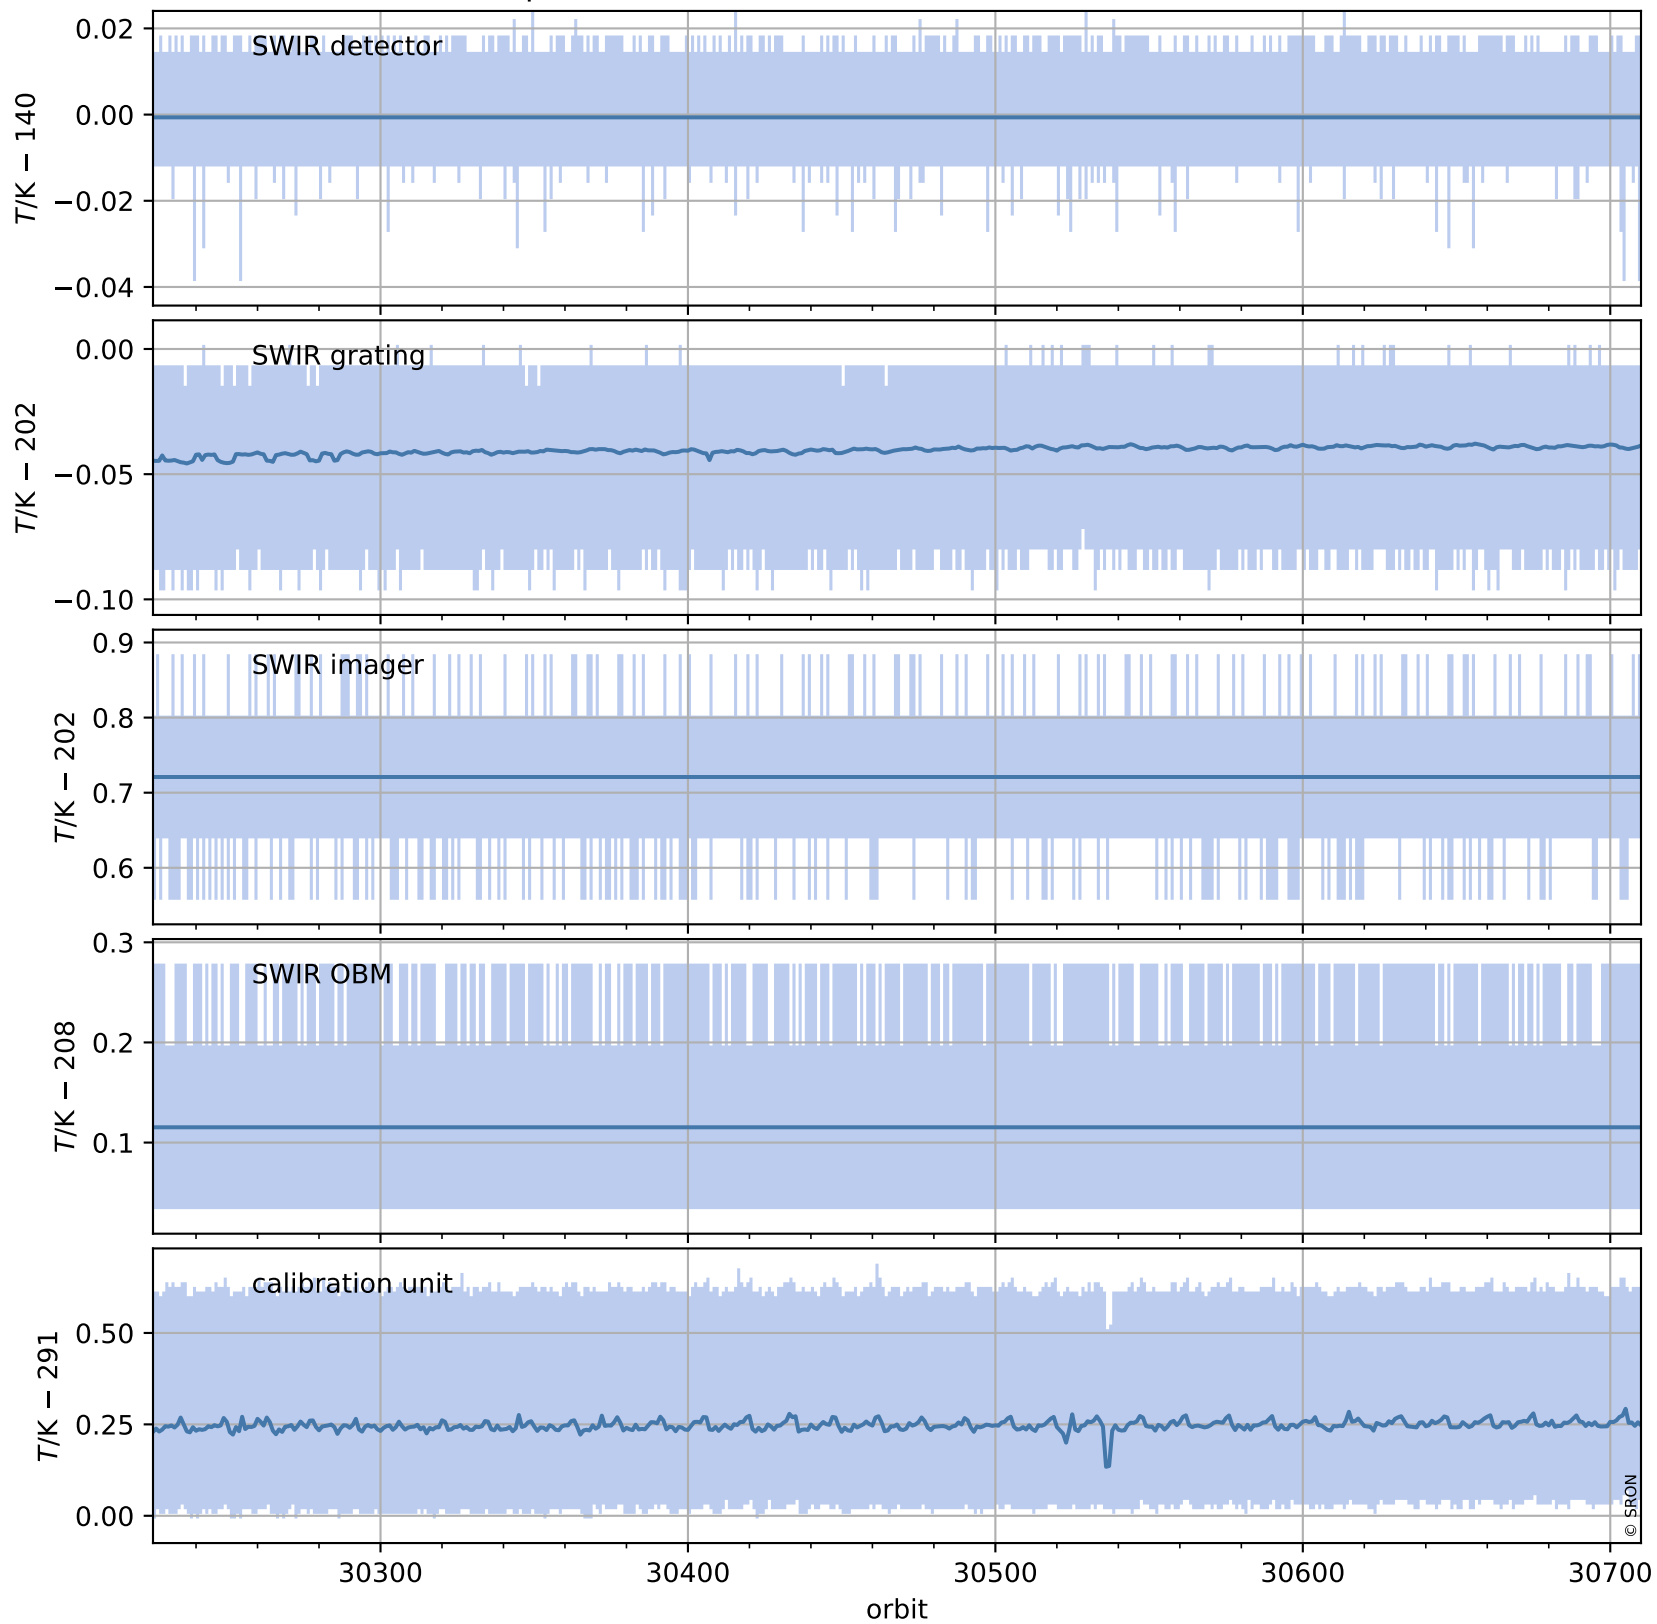

Tropomi SWIR housekeeping data

orbits : [30697, 30710]
coverage : 2023-09-16 / 2023-09-17
created : 2023-09-17T14:21:03

Temperature of sensors relevant for SWIR (one day)

Tropomi SWIR housekeeping data

orbits : [30226, 30710]
coverage : 2023-08-13 / 2023-09-17
created : 2023-09-17T14:21:03

Temperature of sensors relevant for SWIR (last month)

Tropomi SWIR housekeeping data

orbits : [30697, 30710]
coverage : 2023-09-16 / 2023-09-17
created : 2023-09-17T14:21:04

Current and duty cycle of 3 heaters relevant for SWIR (one day)

Tropomi SWIR housekeeping data

orbits : [30226, 30710]
coverage : 2023-08-13 / 2023-09-17
created : 2023-09-17T14:21:04

Current and duty cycle of 3 heaters relevant for SWIR (last month)

Tropomi SWIR housekeeping data

orbits : [30697, 30710]
coverage : 2023-09-16 / 2023-09-17
created : 2023-09-17T14:21:05

Temperature of sensors at the SWIR front-end electronics (one day)

Tropomi SWIR housekeeping data

orbits : [30226, 30710]
coverage : 2023-08-13 / 2023-09-17
created : 2023-09-17T14:21:05