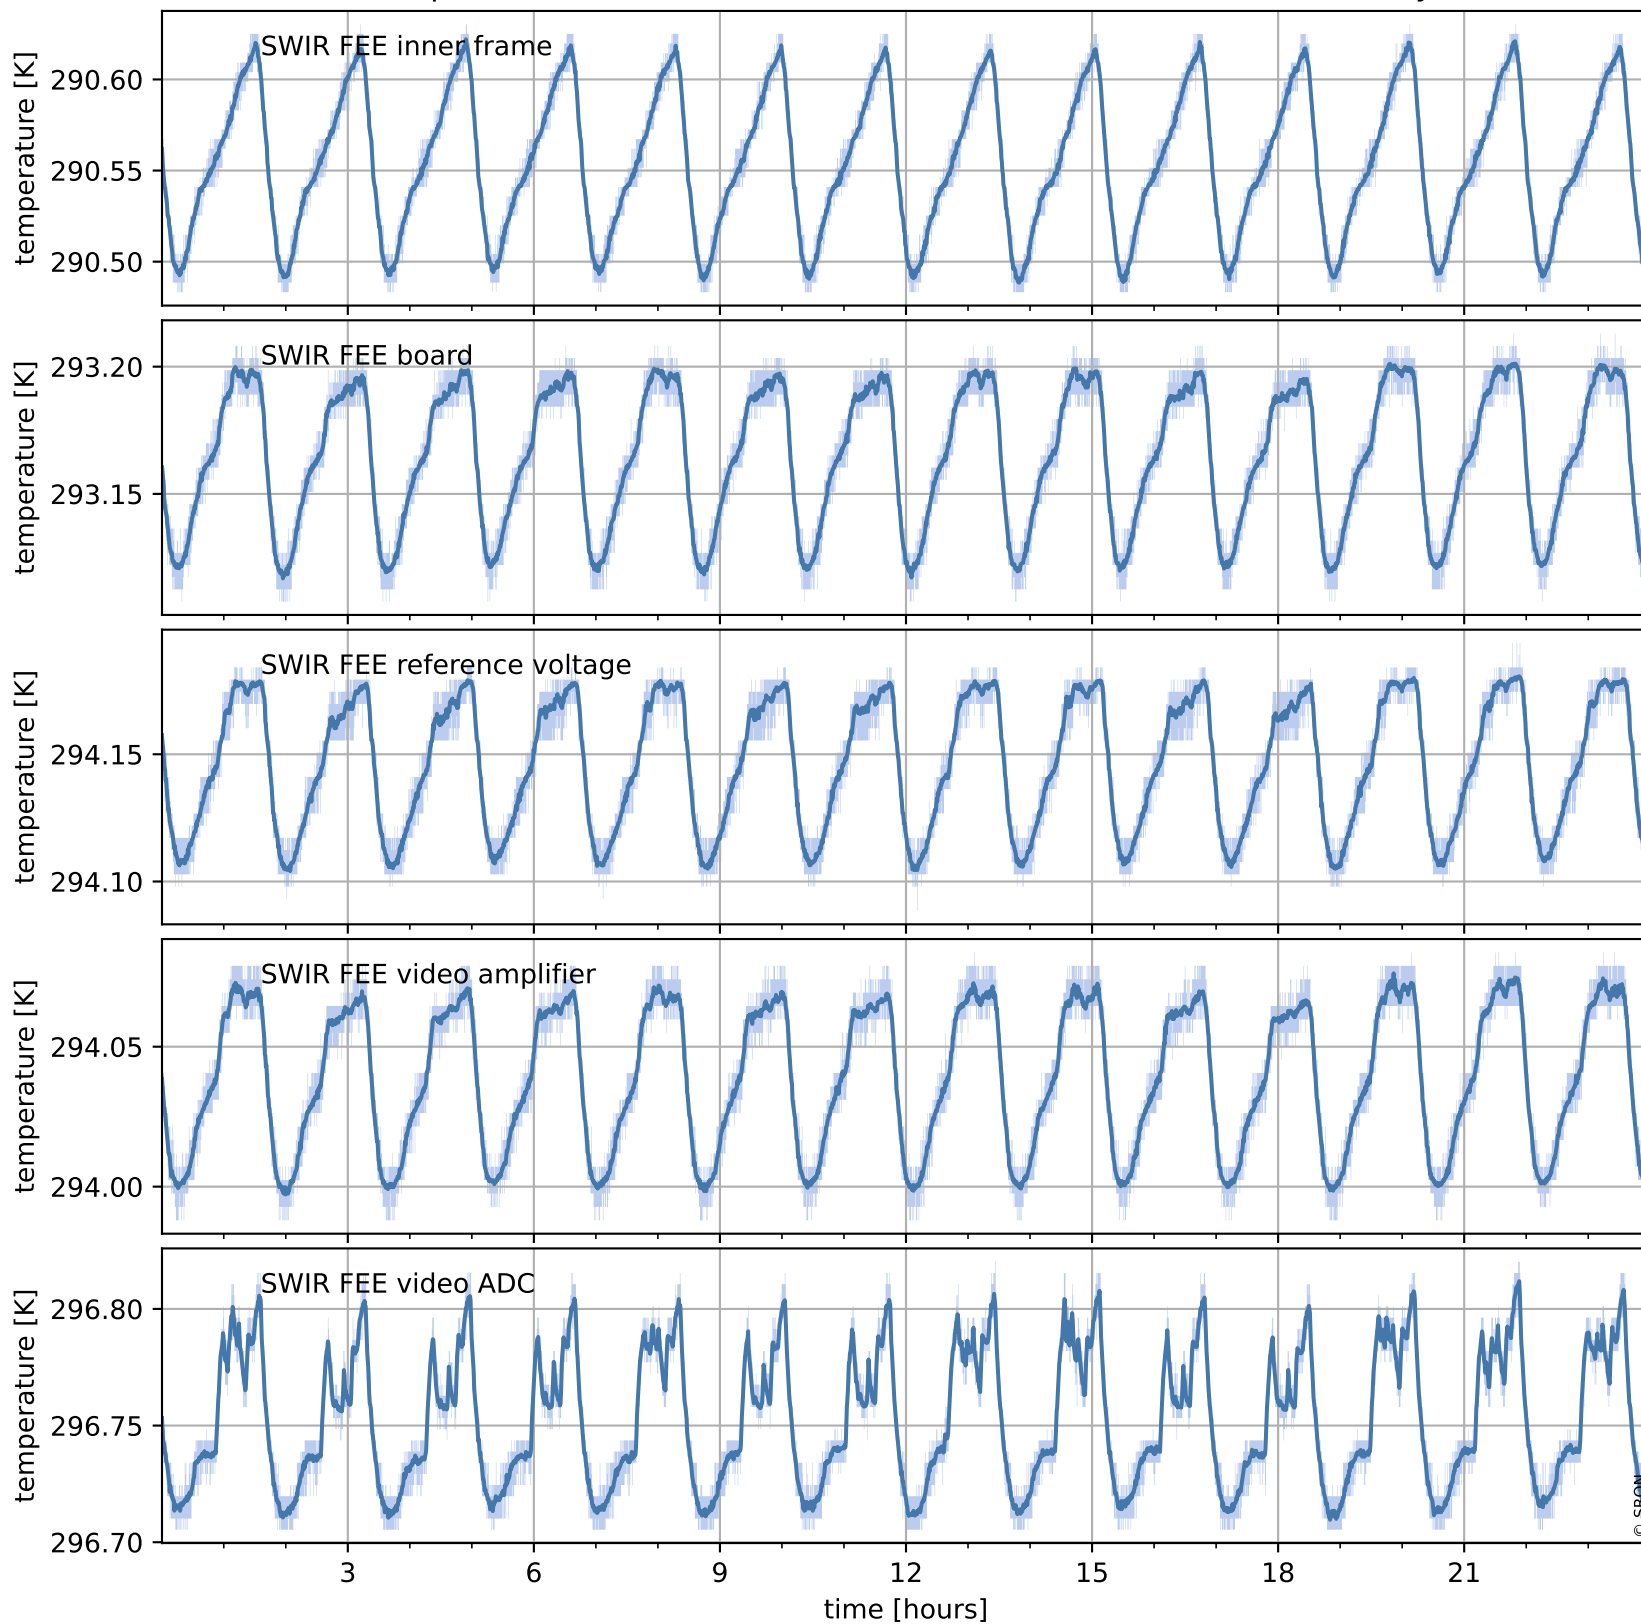

Tropomi SWIR housekeeping data

orbits : [30697, 30710]
coverage : 2023-09-16 / 2023-09-17
created : 2023-09-17T14:21:03

Temperature of sensors relevant for SWIR (one day)

Tropomi SWIR housekeeping data

orbits : [30226, 30710]
coverage : 2023-08-13 / 2023-09-17
created : 2023-09-17T14:21:03

Temperature of sensors relevant for SWIR (last month)

Tropomi SWIR housekeeping data

orbits : [30697, 30710]
coverage : 2023-09-16 / 2023-09-17
created : 2023-09-17T14:21:04

Current and duty cycle of 3 heaters relevant for SWIR (one day)

Tropomi SWIR housekeeping data

orbits : [30226, 30710]
coverage : 2023-08-13 / 2023-09-17
created : 2023-09-17T14:21:04

Current and duty cycle of 3 heaters relevant for SWIR (last month)

Tropomi SWIR housekeeping data

orbits : [30697, 30710]
coverage : 2023-09-16 / 2023-09-17
created : 2023-09-17T14:21:05

Temperature of sensors at the SWIR front-end electronics (one day)

Tropomi SWIR housekeeping data

orbits : [30226, 30710]
coverage : 2023-08-13 / 2023-09-17
created : 2023-09-17T14:21:05