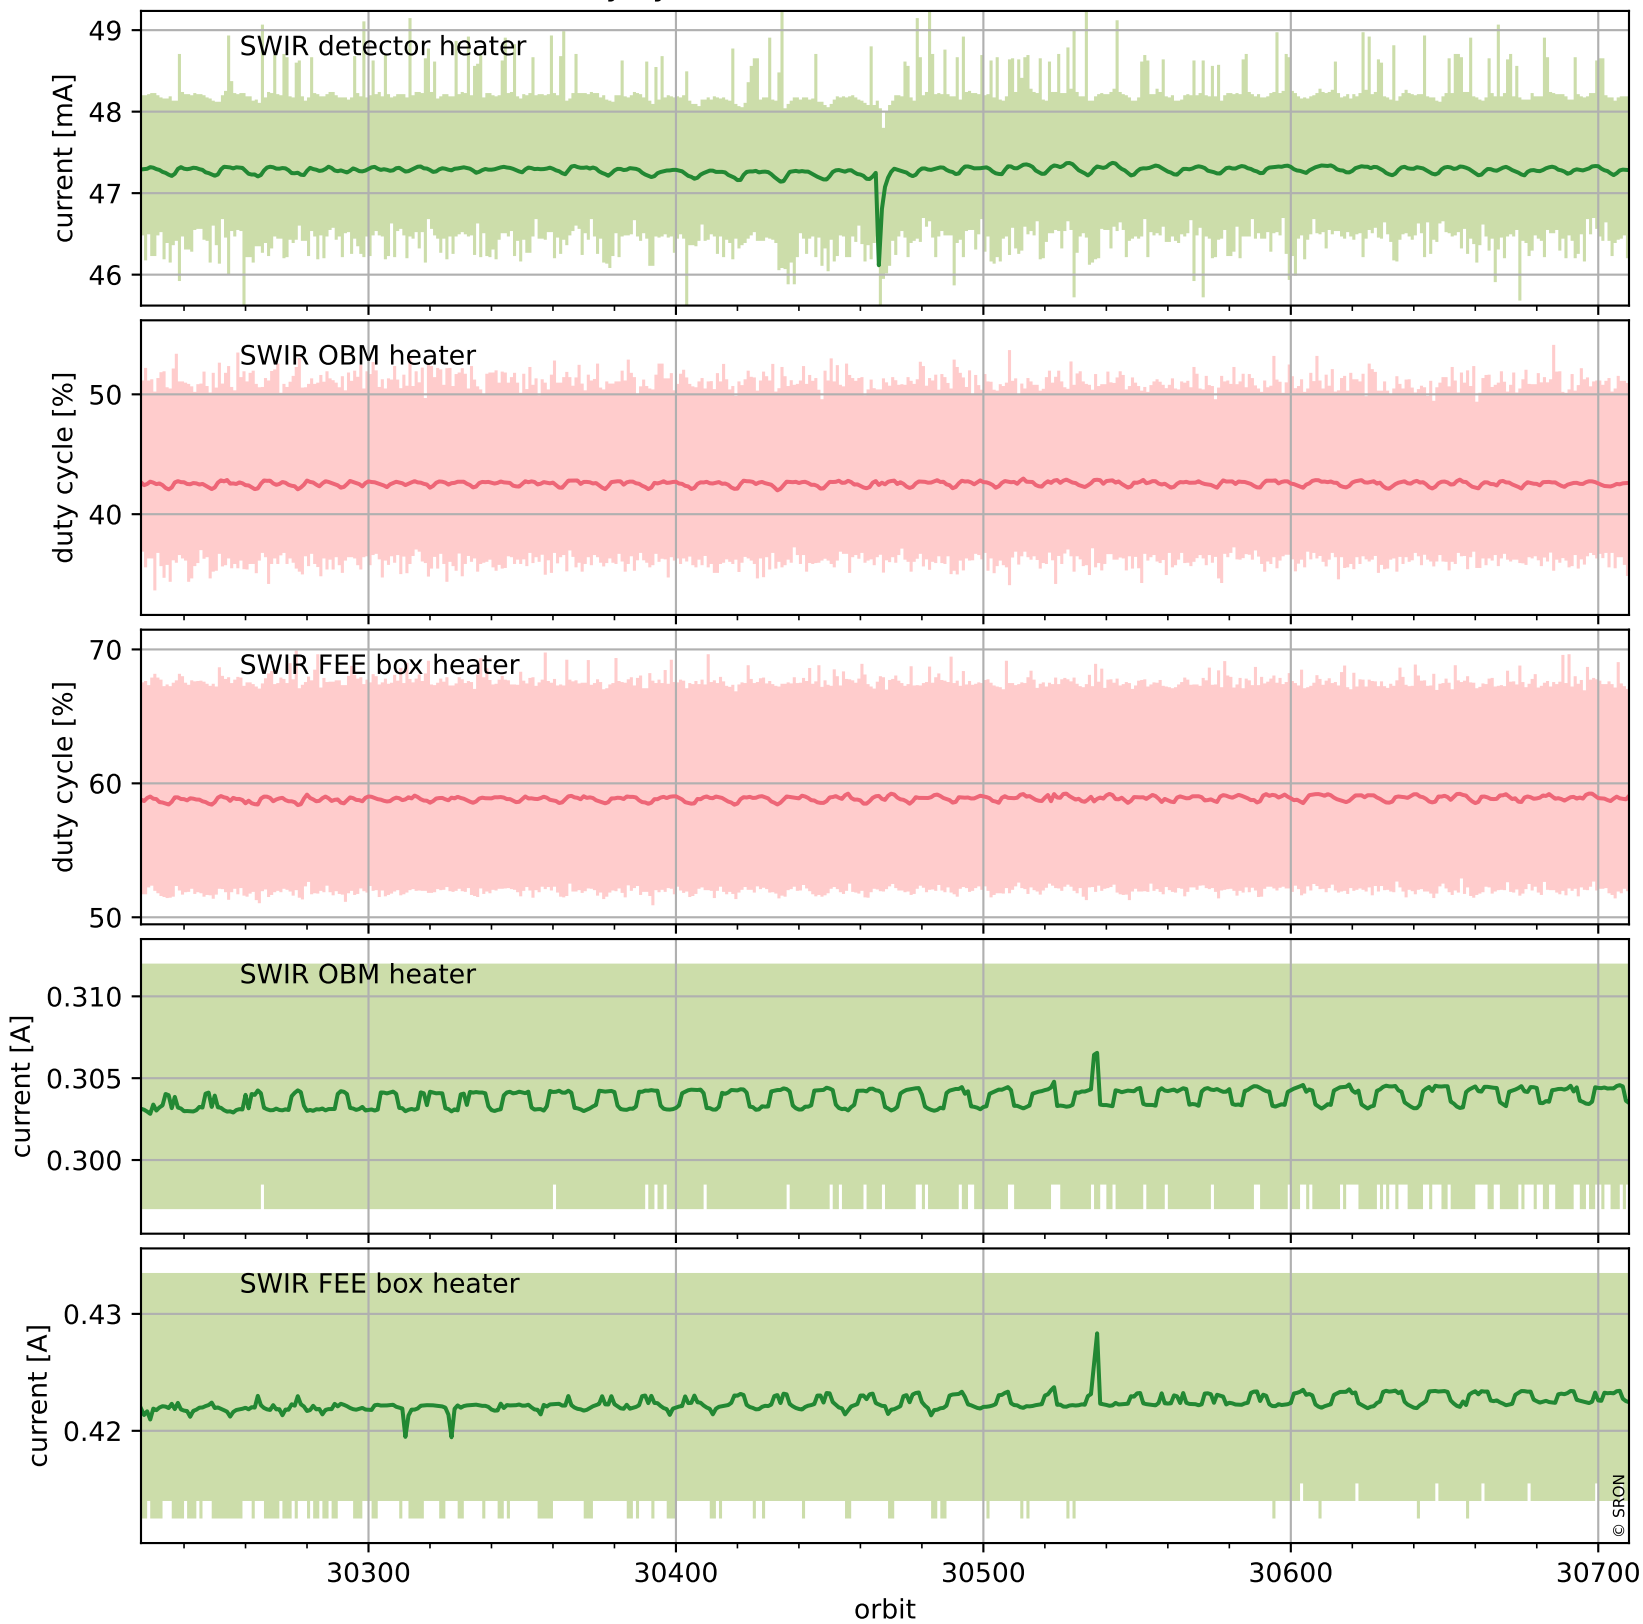

Tropomi SWIR housekeeping data

orbits : [30697, 30710]
coverage : 2023-09-16 / 2023-09-17
created : 2023-09-17T14:21:03

Temperature of sensors relevant for SWIR (one day)

Tropomi SWIR housekeeping data

orbits : [30226, 30710]
coverage : 2023-08-13 / 2023-09-17
created : 2023-09-17T14:21:03

Temperature of sensors relevant for SWIR (last month)

Tropomi SWIR housekeeping data

orbits : [30697, 30710]
coverage : 2023-09-16 / 2023-09-17
created : 2023-09-17T14:21:04

Current and duty cycle of 3 heaters relevant for SWIR (one day)

Tropomi SWIR housekeeping data

orbits : [30226, 30710]
coverage : 2023-08-13 / 2023-09-17
created : 2023-09-17T14:21:04

Current and duty cycle of 3 heaters relevant for SWIR (last month)

Tropomi SWIR housekeeping data

orbits : [30697, 30710]
coverage : 2023-09-16 / 2023-09-17
created : 2023-09-17T14:21:05

Temperature of sensors at the SWIR front-end electronics (one day)

Tropomi SWIR housekeeping data

orbits : [30226, 30710]
coverage : 2023-08-13 / 2023-09-17
created : 2023-09-17T14:21:05