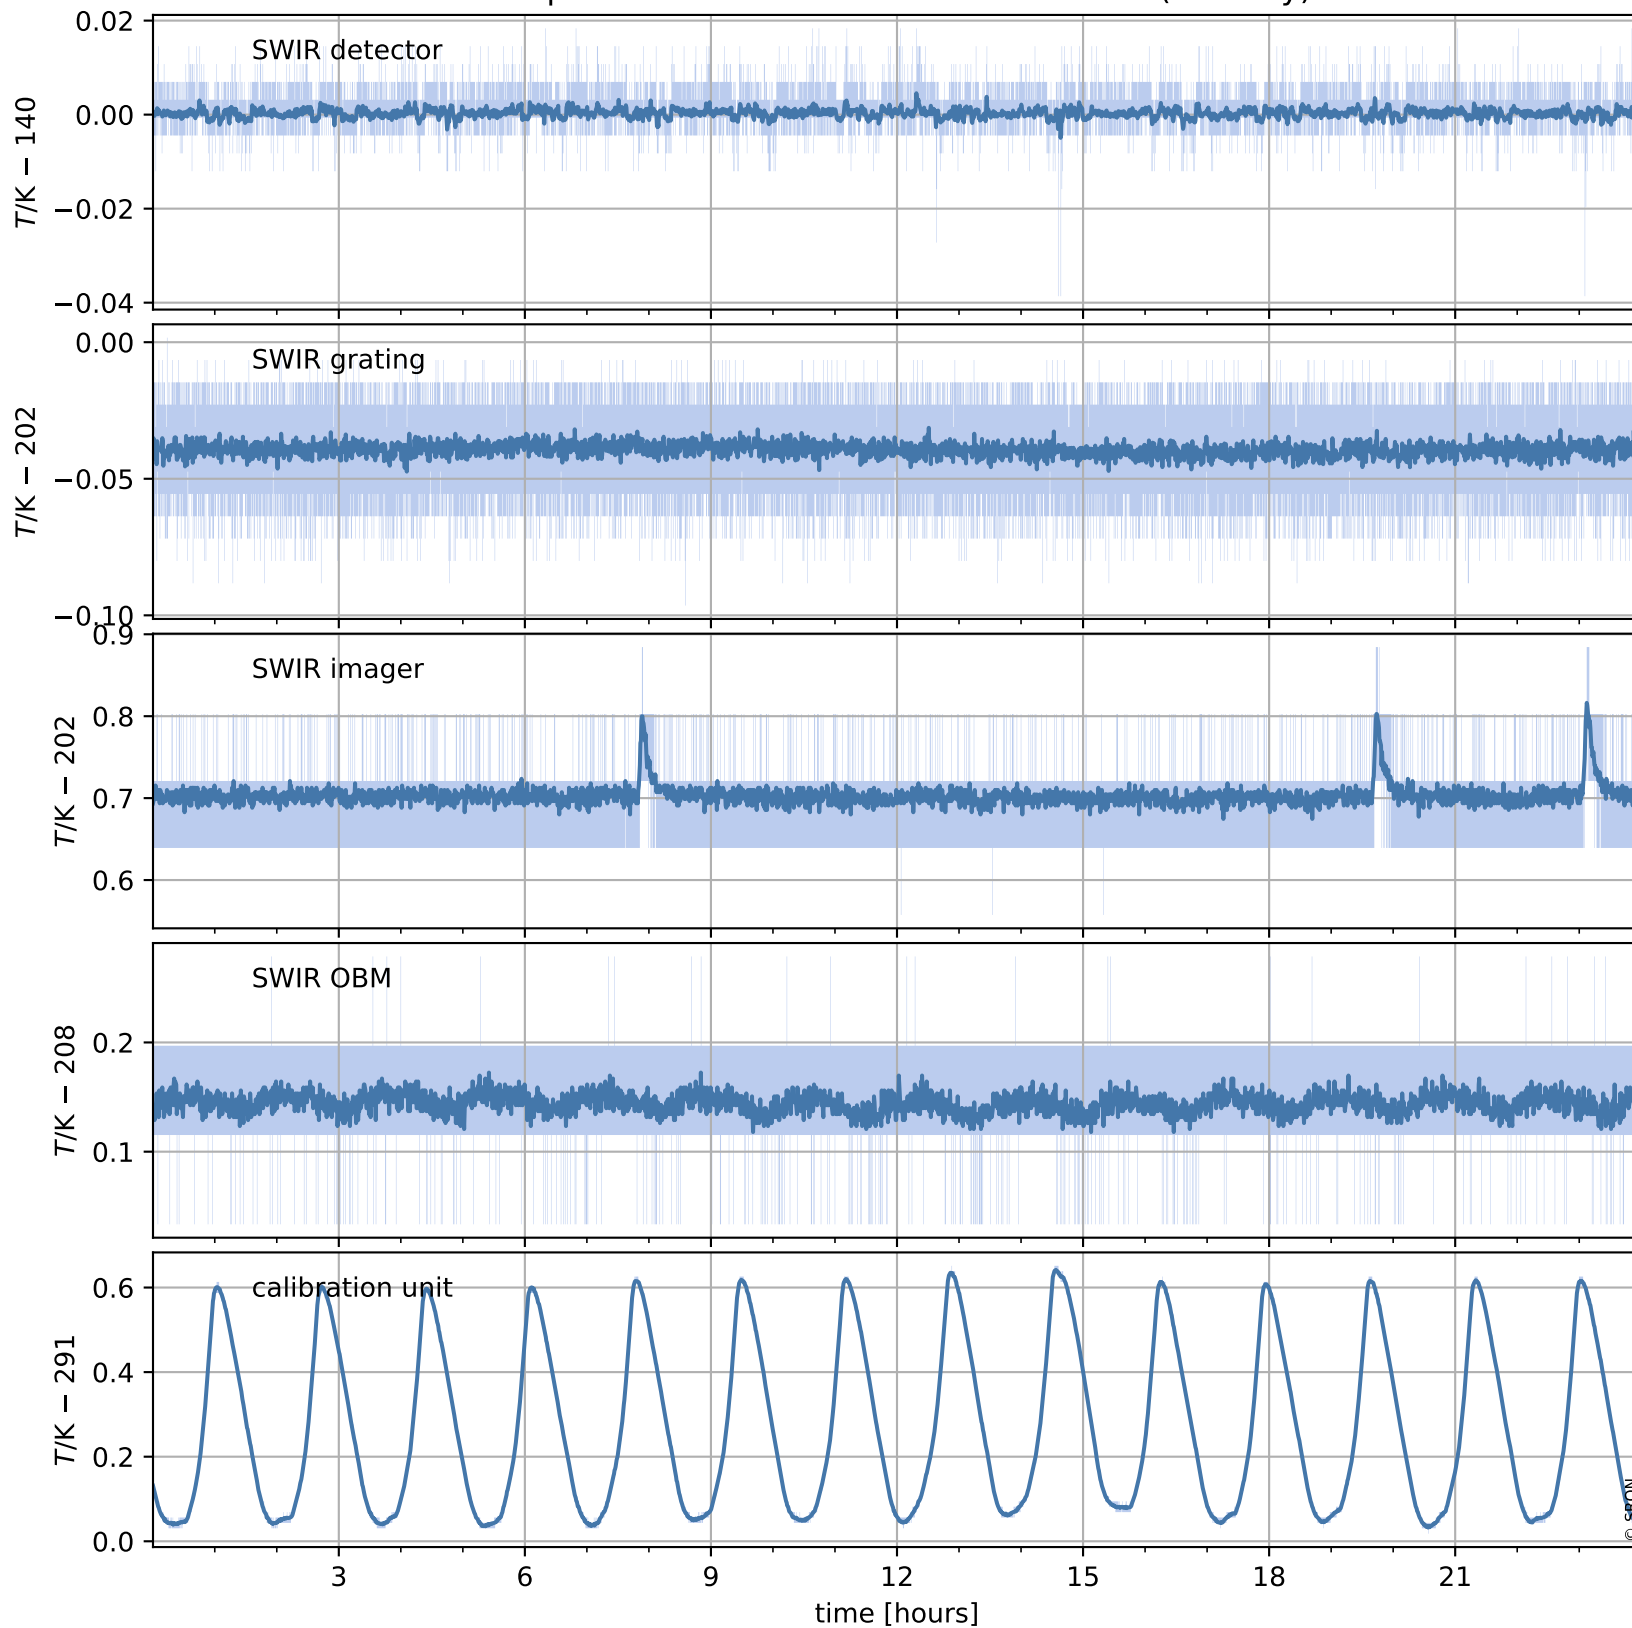

Tropomi SWIR housekeeping data

orbits : [30697, 30710]
coverage : 2023-09-16 / 2023-09-17
created : 2023-09-17T14:21:03

Temperature of sensors relevant for SWIR (one day)

Tropomi SWIR housekeeping data

orbits : [30226, 30710]
coverage : 2023-08-13 / 2023-09-17
created : 2023-09-17T14:21:03

Temperature of sensors relevant for SWIR (last month)

Tropomi SWIR housekeeping data

orbits : [30697, 30710]
coverage : 2023-09-16 / 2023-09-17
created : 2023-09-17T14:21:04

Current and duty cycle of 3 heaters relevant for SWIR (one day)

Tropomi SWIR housekeeping data

orbits : [30226, 30710]
coverage : 2023-08-13 / 2023-09-17
created : 2023-09-17T14:21:04

Current and duty cycle of 3 heaters relevant for SWIR (last month)

Tropomi SWIR housekeeping data