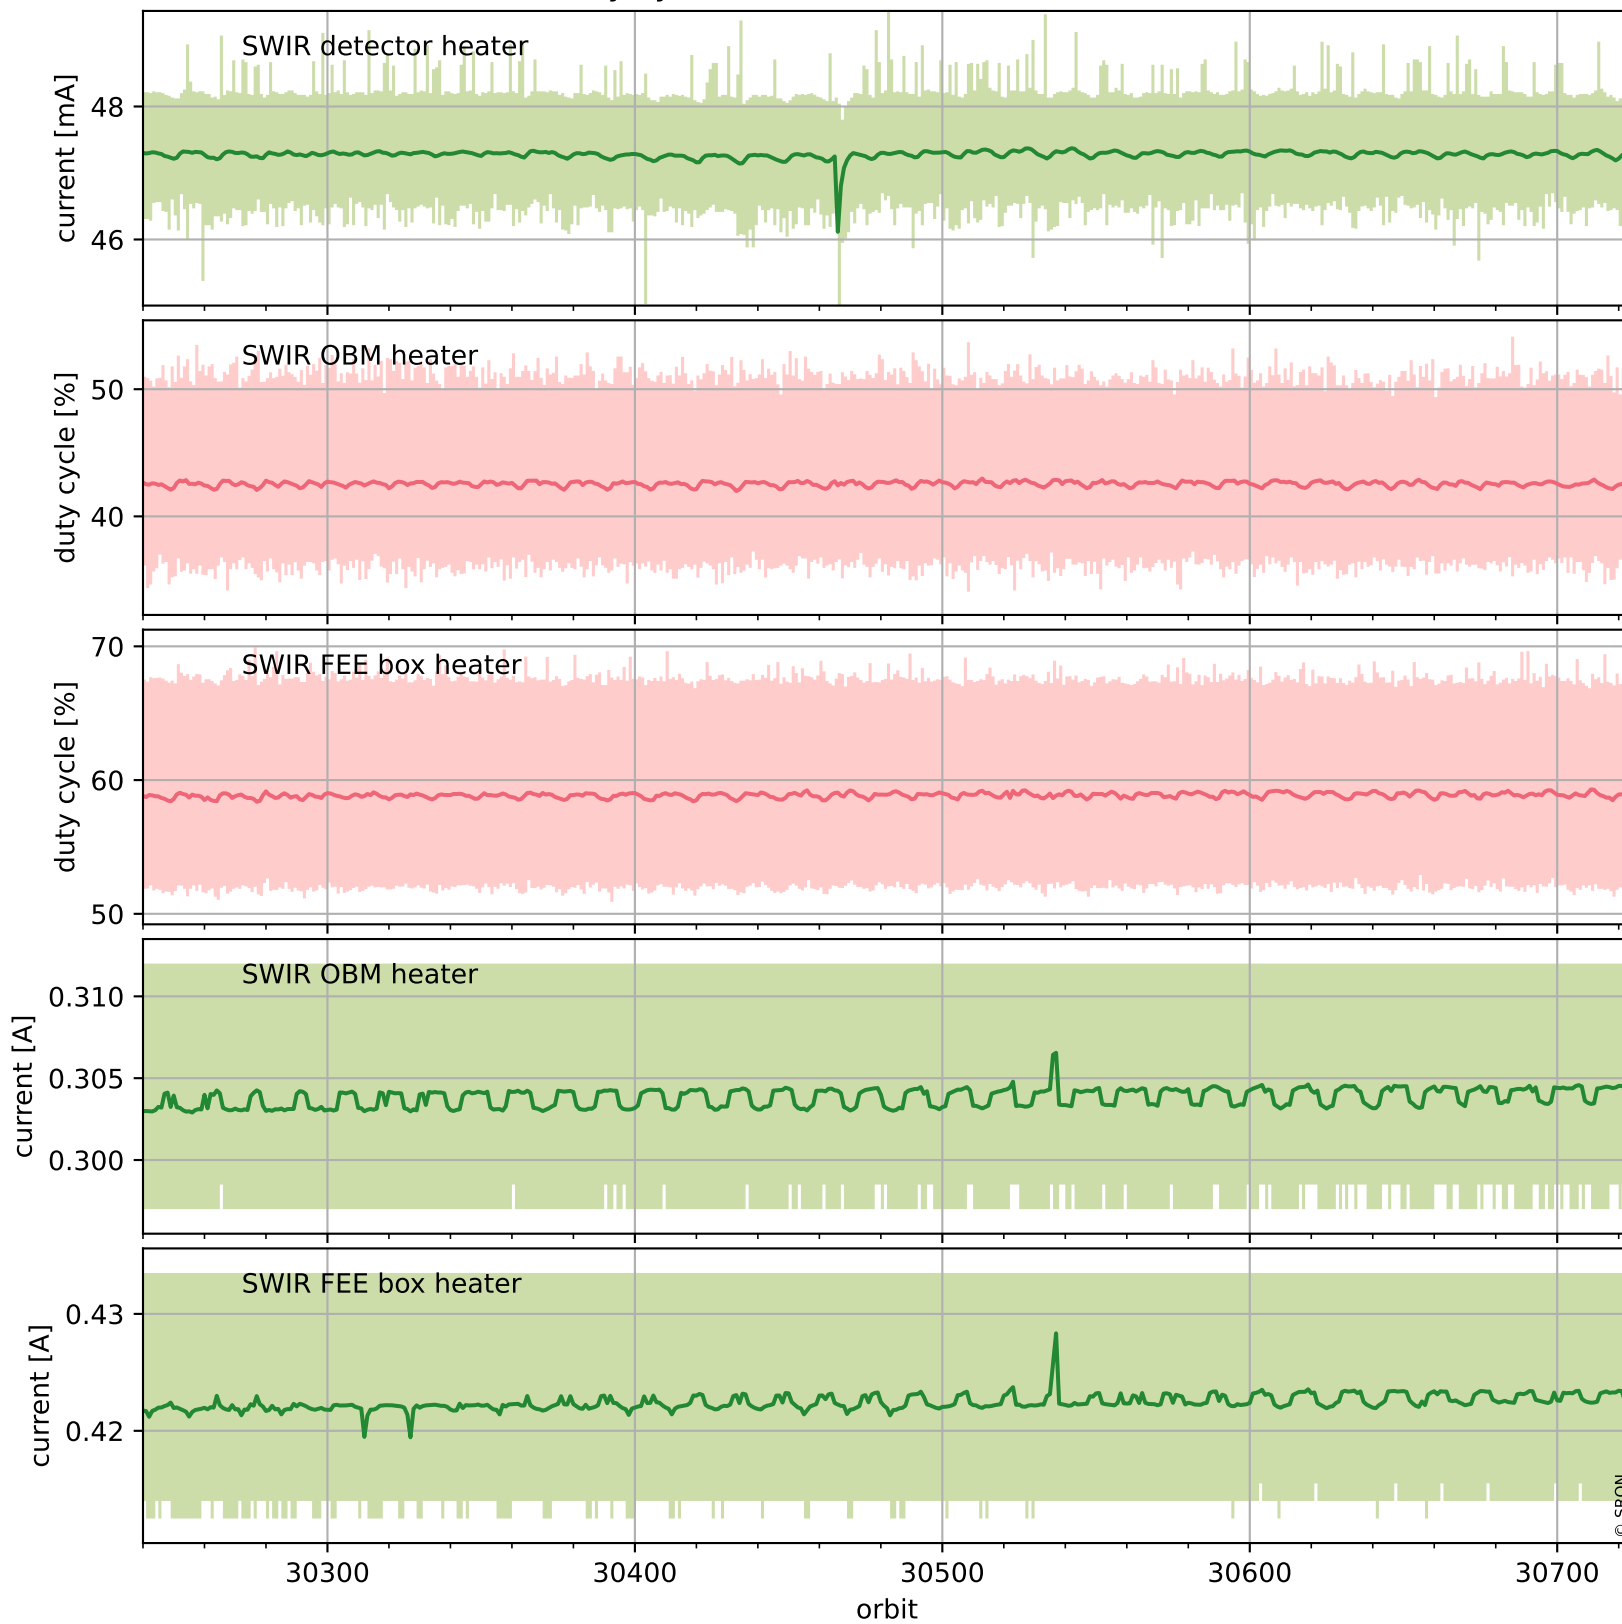

Tropomi SWIR housekeeping data

orbits : [30711, 30724]
coverage : 2023-09-17 / 2023-09-18
created : 2023-09-18T04:21:05

Temperature of sensors relevant for SWIR (one day)

Tropomi SWIR housekeeping data

orbits : [30240, 30724]
coverage : 2023-08-14 / 2023-09-18
created : 2023-09-18T04:21:06

Temperature of sensors relevant for SWIR (last month)

Tropomi SWIR housekeeping data

orbits : [30711, 30724]
coverage : 2023-09-17 / 2023-09-18
created : 2023-09-18T04:21:06

Current and duty cycle of 3 heaters relevant for SWIR (one day)

Tropomi SWIR housekeeping data

orbits : [30240, 30724]
coverage : 2023-08-14 / 2023-09-18
created : 2023-09-18T04:21:07

Current and duty cycle of 3 heaters relevant for SWIR (last month)

Tropomi SWIR housekeeping data

orbits : [30711, 30724]
coverage : 2023-09-17 / 2023-09-18
created : 2023-09-18T04:21:07

Temperature of sensors at the SWIR front-end electronics (one day)

Tropomi SWIR housekeeping data

orbits : [30240, 30724]
coverage : 2023-08-14 / 2023-09-18
created : 2023-09-18T04:21:07