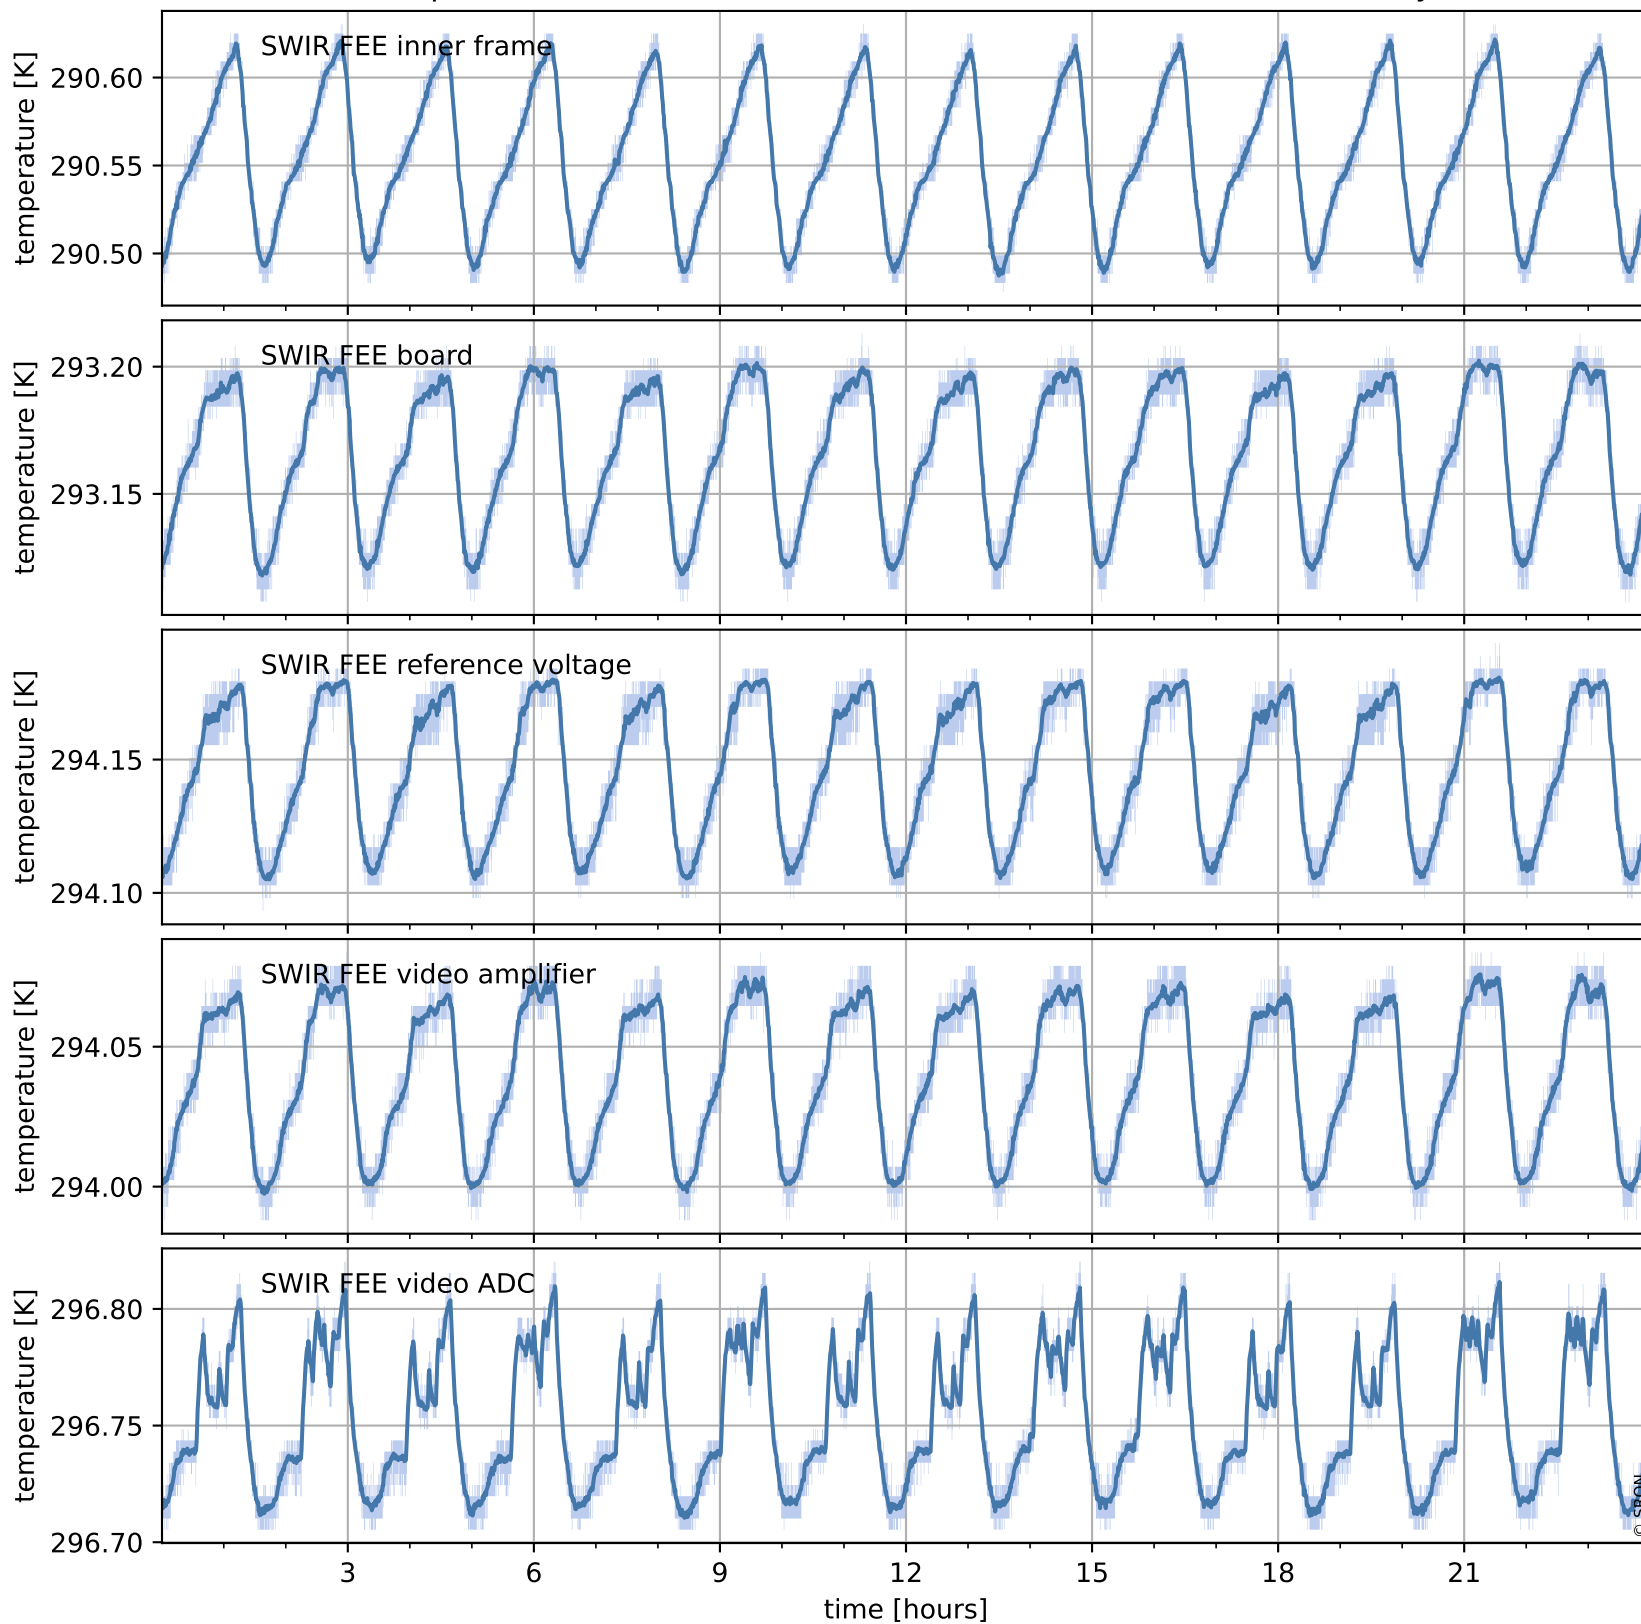

Tropomi SWIR housekeeping data

orbits : [30711, 30724]
coverage : 2023-09-17 / 2023-09-18
created : 2023-09-18T04:21:05

Temperature of sensors relevant for SWIR (one day)

Tropomi SWIR housekeeping data

orbits : [30240, 30724]
coverage : 2023-08-14 / 2023-09-18
created : 2023-09-18T04:21:06

Temperature of sensors relevant for SWIR (last month)

Tropomi SWIR housekeeping data

orbits : [30711, 30724]
coverage : 2023-09-17 / 2023-09-18
created : 2023-09-18T04:21:06

Current and duty cycle of 3 heaters relevant for SWIR (one day)

Tropomi SWIR housekeeping data

orbits : [30240, 30724]
coverage : 2023-08-14 / 2023-09-18
created : 2023-09-18T04:21:07

Current and duty cycle of 3 heaters relevant for SWIR (last month)

Tropomi SWIR housekeeping data

orbits : [30711, 30724]
coverage : 2023-09-17 / 2023-09-18
created : 2023-09-18T04:21:07

Temperature of sensors at the SWIR front-end electronics (one day)

Tropomi SWIR housekeeping data

orbits : [30240, 30724]
coverage : 2023-08-14 / 2023-09-18
created : 2023-09-18T04:21:07