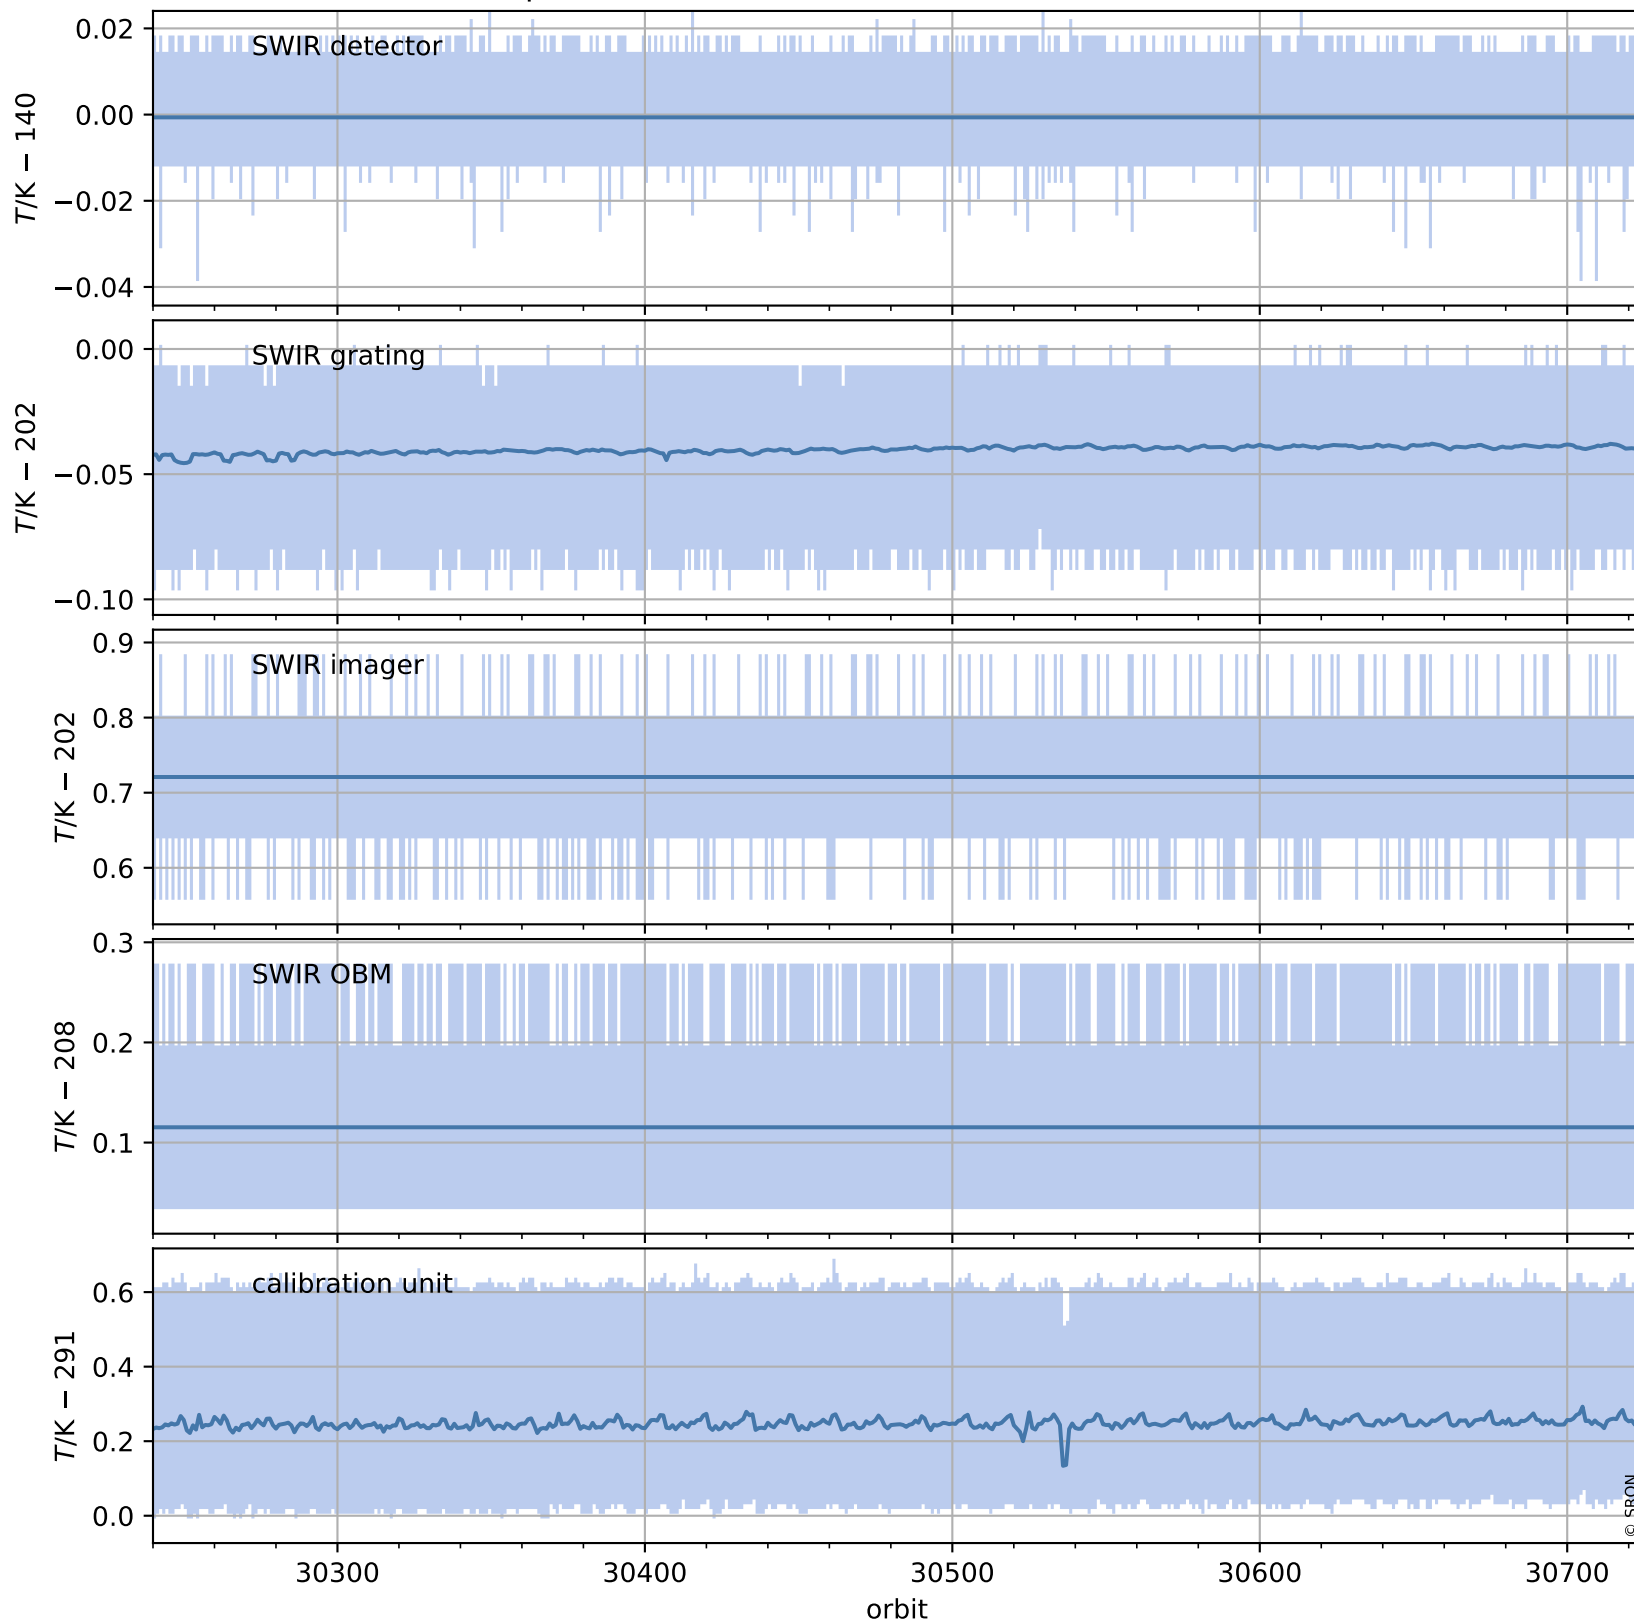

Tropomi SWIR housekeeping data

orbits : [30711, 30724]
coverage : 2023-09-17 / 2023-09-18
created : 2023-09-18T04:21:05

Temperature of sensors relevant for SWIR (one day)

Tropomi SWIR housekeeping data

orbits : [30240, 30724]
coverage : 2023-08-14 / 2023-09-18
created : 2023-09-18T04:21:06

Temperature of sensors relevant for SWIR (last month)

Tropomi SWIR housekeeping data

orbits : [30711, 30724]
coverage : 2023-09-17 / 2023-09-18
created : 2023-09-18T04:21:06

Current and duty cycle of 3 heaters relevant for SWIR (one day)

Tropomi SWIR housekeeping data

orbits : [30240, 30724]
coverage : 2023-08-14 / 2023-09-18
created : 2023-09-18T04:21:07

Current and duty cycle of 3 heaters relevant for SWIR (last month)

Tropomi SWIR housekeeping data

orbits : [30711, 30724]
coverage : 2023-09-17 / 2023-09-18
created : 2023-09-18T04:21:07

Temperature of sensors at the SWIR front-end electronics (one day)

Tropomi SWIR housekeeping data

orbits : [30240, 30724]
coverage : 2023-08-14 / 2023-09-18
created : 2023-09-18T04:21:07