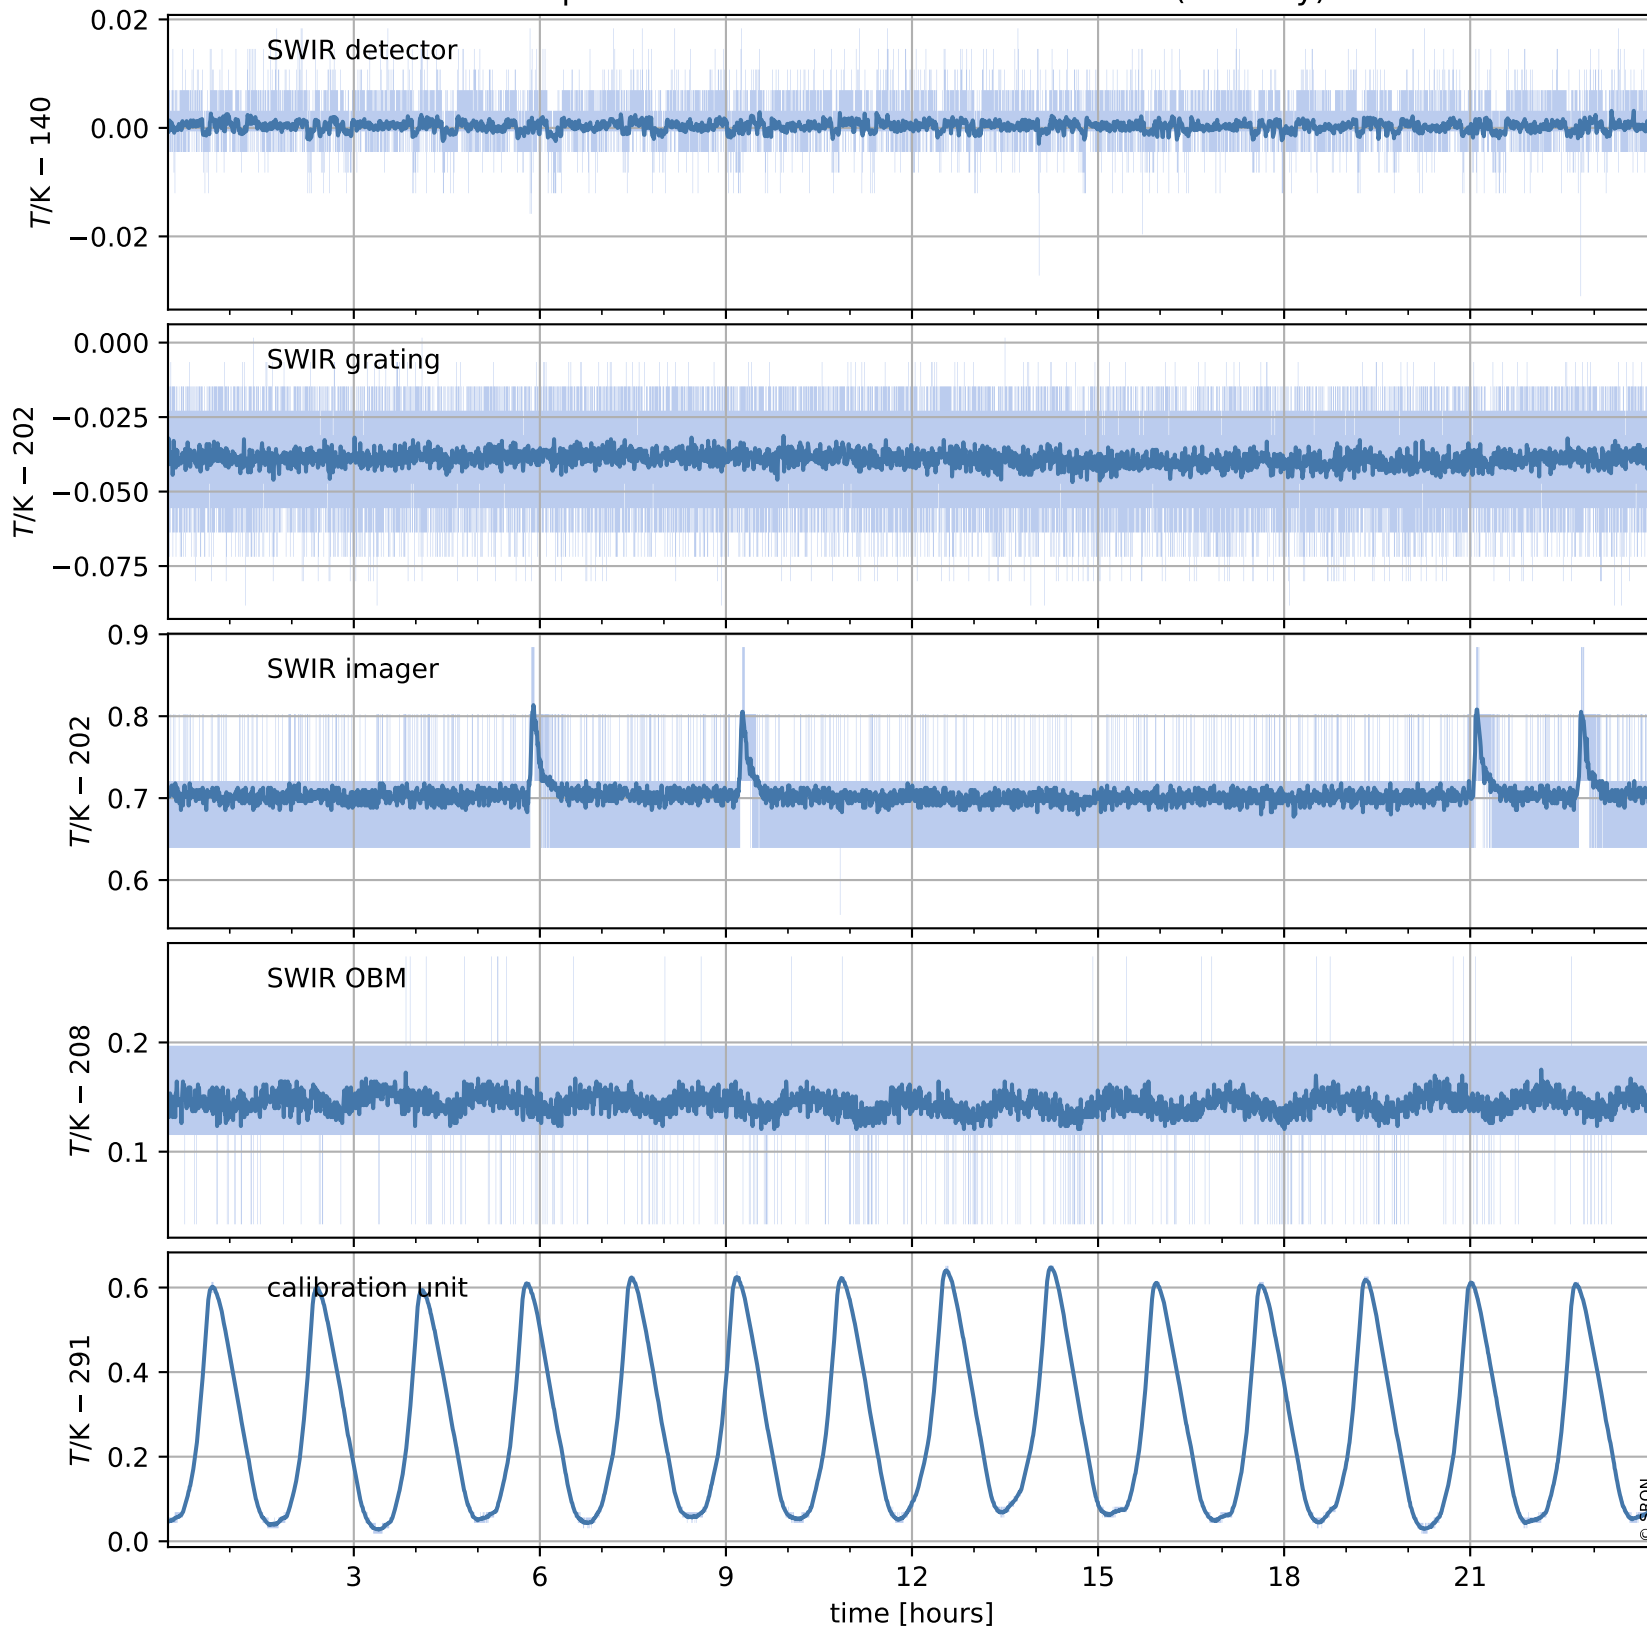

Tropomi SWIR housekeeping data

orbits : [30711, 30724]
coverage : 2023-09-17 / 2023-09-18
created : 2023-09-18T04:21:05

Temperature of sensors relevant for SWIR (one day)

Tropomi SWIR housekeeping data

orbits : [30240, 30724]
coverage : 2023-08-14 / 2023-09-18
created : 2023-09-18T04:21:06

Temperature of sensors relevant for SWIR (last month)

Tropomi SWIR housekeeping data

orbits : [30711, 30724]
coverage : 2023-09-17 / 2023-09-18
created : 2023-09-18T04:21:06

Current and duty cycle of 3 heaters relevant for SWIR (one day)

Tropomi SWIR housekeeping data

orbits : [30240, 30724]
coverage : 2023-08-14 / 2023-09-18
created : 2023-09-18T04:21:07

Current and duty cycle of 3 heaters relevant for SWIR (last month)

Tropomi SWIR housekeeping data