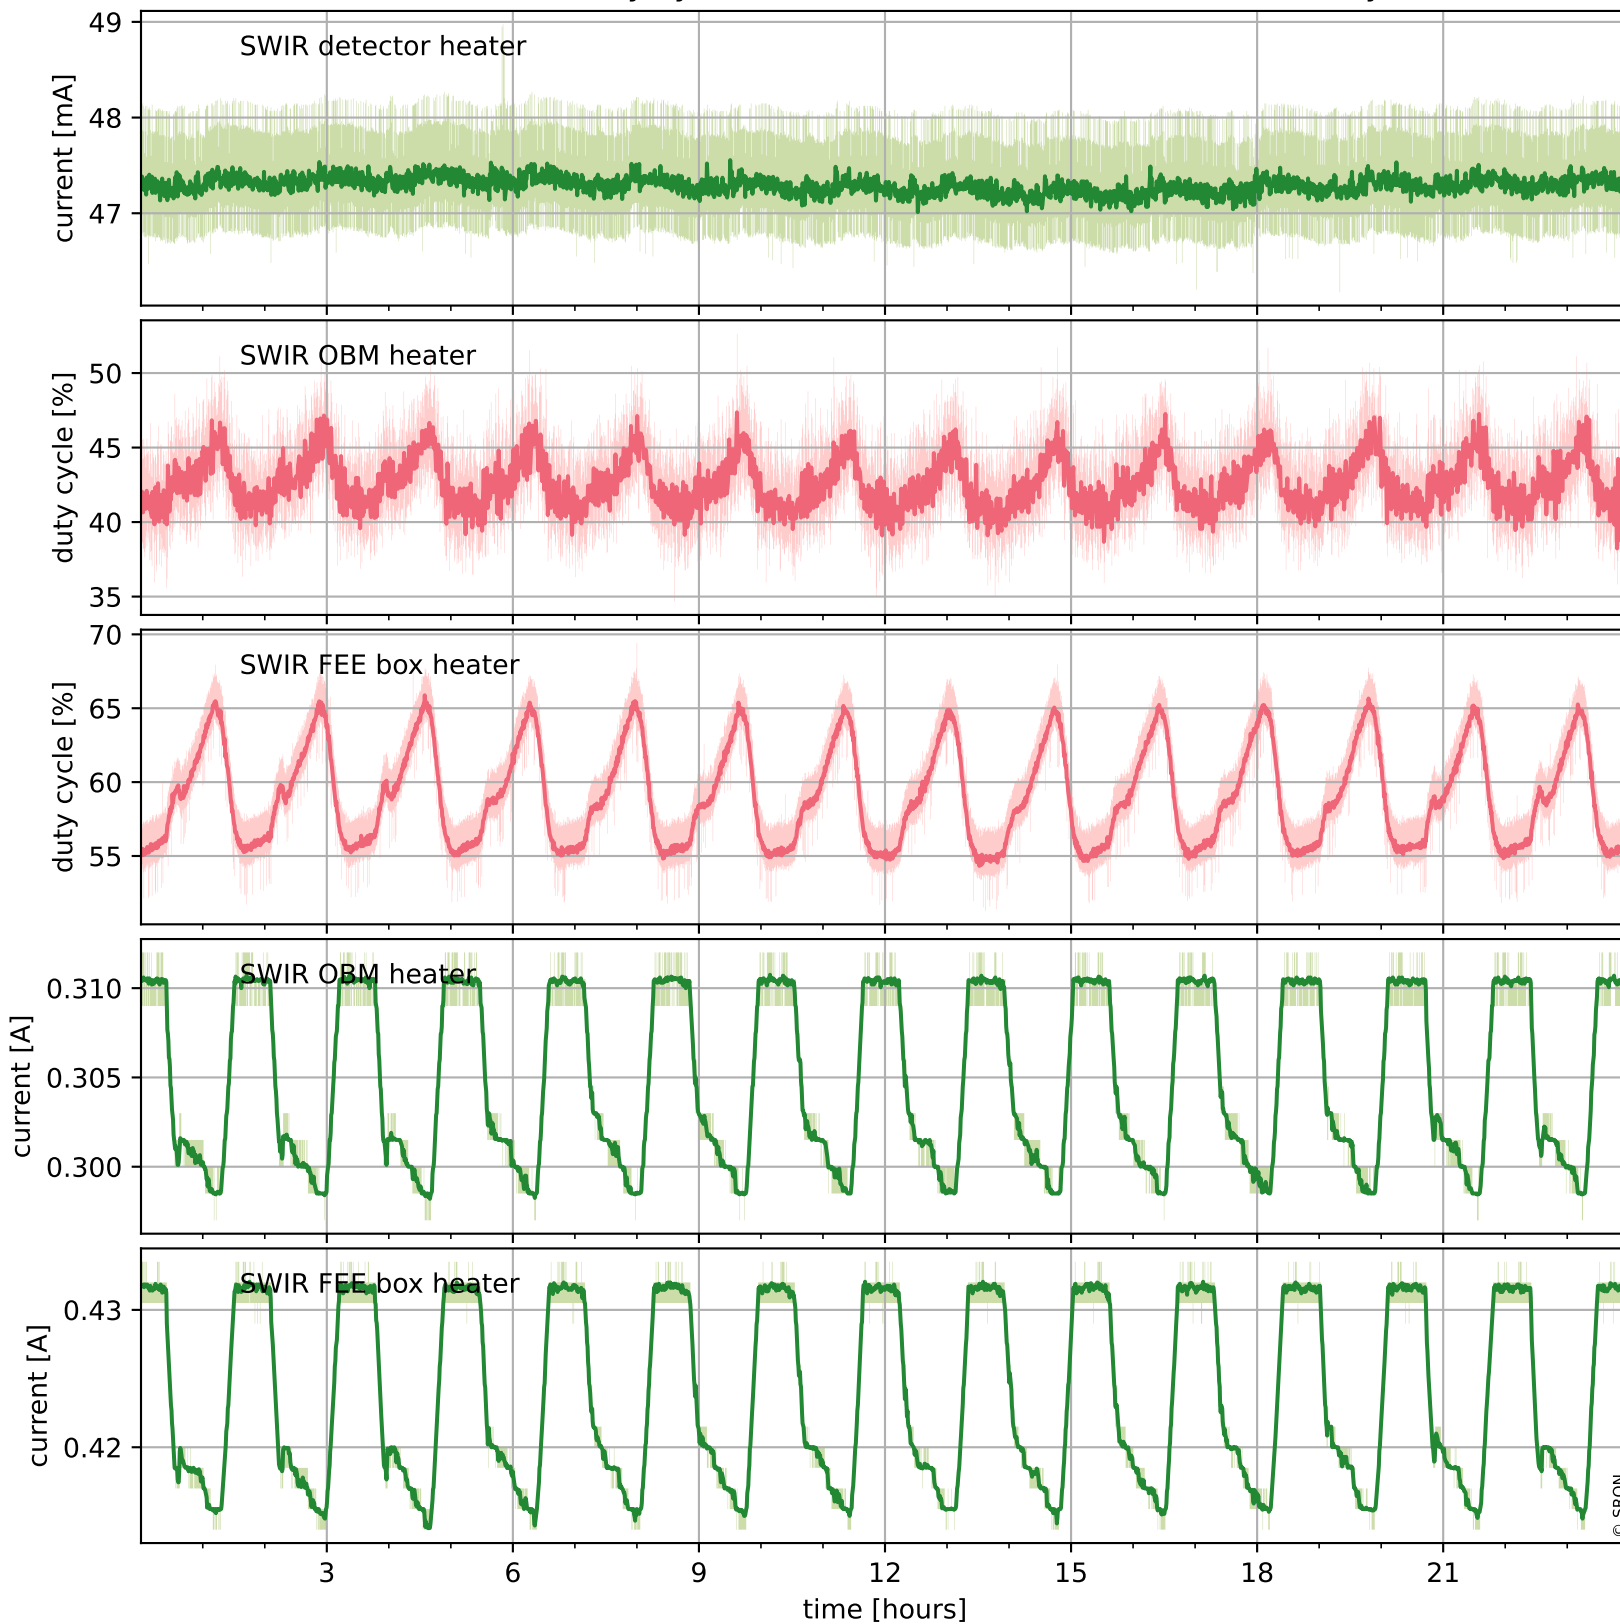

Tropomi SWIR housekeeping data

orbits : [30711, 30724]
coverage : 2023-09-17 / 2023-09-18
created : 2023-09-18T04:21:05

Temperature of sensors relevant for SWIR (one day)

Tropomi SWIR housekeeping data

orbits : [30240, 30724]
coverage : 2023-08-14 / 2023-09-18
created : 2023-09-18T04:21:06

Temperature of sensors relevant for SWIR (last month)

Tropomi SWIR housekeeping data

orbits : [30711, 30724]
coverage : 2023-09-17 / 2023-09-18
created : 2023-09-18T04:21:06

Current and duty cycle of 3 heaters relevant for SWIR (one day)

Tropomi SWIR housekeeping data

orbits : [30240, 30724]
coverage : 2023-08-14 / 2023-09-18
created : 2023-09-18T04:21:07

Current and duty cycle of 3 heaters relevant for SWIR (last month)

Tropomi SWIR housekeeping data

orbits : [30711, 30724]
coverage : 2023-09-17 / 2023-09-18
created : 2023-09-18T04:21:07

Temperature of sensors at the SWIR front-end electronics (one day)

Tropomi SWIR housekeeping data

orbits : [30240, 30724]
coverage : 2023-08-14 / 2023-09-18
created : 2023-09-18T04:21:07