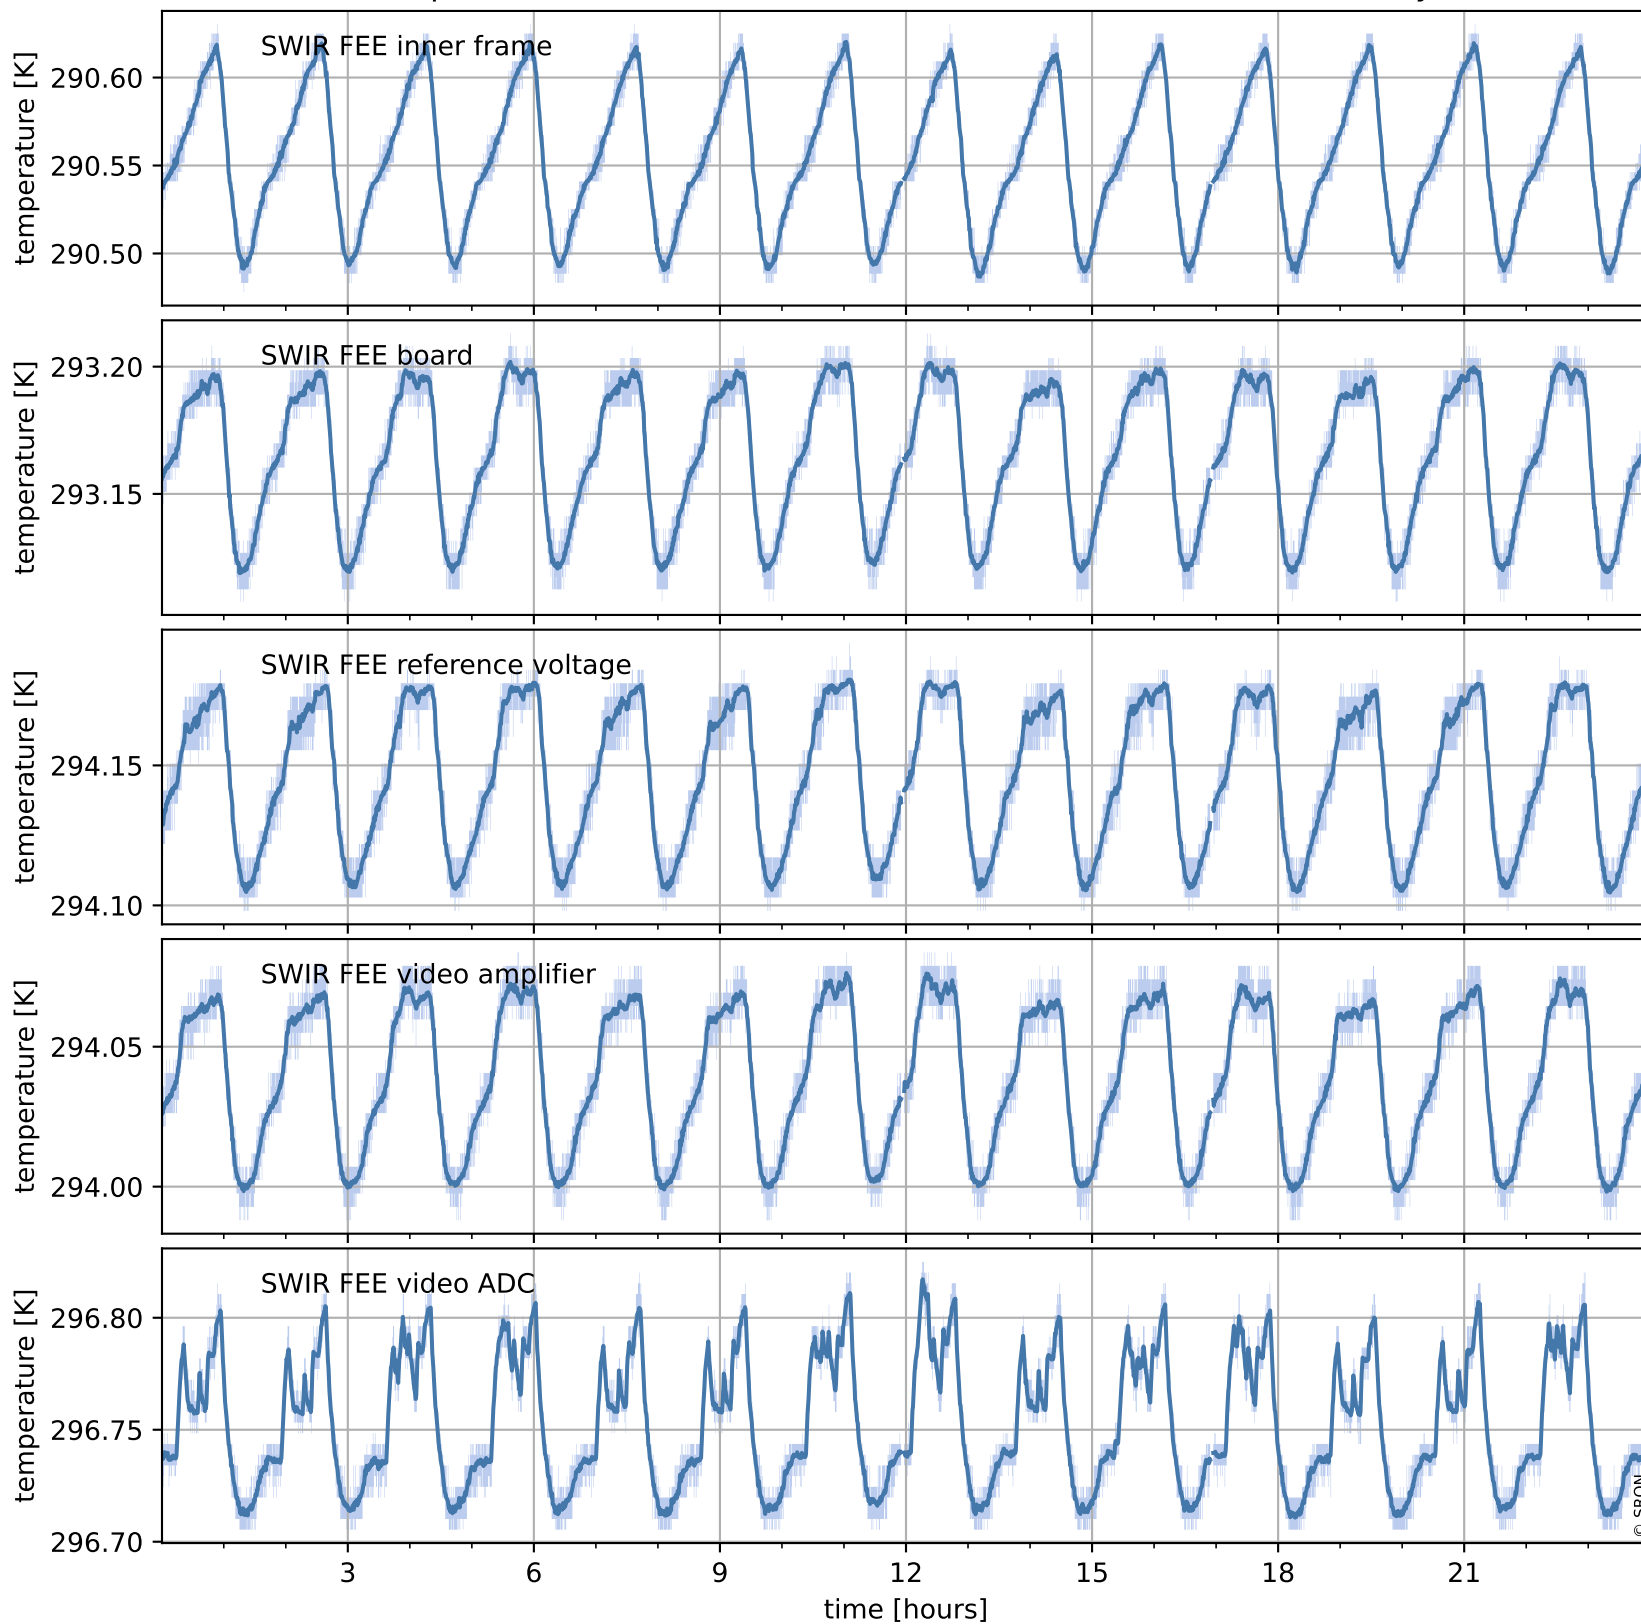

Tropomi SWIR housekeeping data

orbits : [30725, 30738]
coverage : 2023-09-18 / 2023-09-19
created : 2023-09-19T04:21:05

Temperature of sensors relevant for SWIR (one day)

Tropomi SWIR housekeeping data

orbits : [30254, 30738]
coverage : 2023-08-15 / 2023-09-19
created : 2023-09-19T04:21:05

Temperature of sensors relevant for SWIR (last month)

Tropomi SWIR housekeeping data

orbits : [30725, 30738]
coverage : 2023-09-18 / 2023-09-19
created : 2023-09-19T04:21:06

Current and duty cycle of 3 heaters relevant for SWIR (one day)

Tropomi SWIR housekeeping data

orbits : [30254, 30738]
coverage : 2023-08-15 / 2023-09-19
created : 2023-09-19T04:21:06

Current and duty cycle of 3 heaters relevant for SWIR (last month)

Tropomi SWIR housekeeping data

orbits : [30725, 30738]
coverage : 2023-09-18 / 2023-09-19
created : 2023-09-19T04:21:07

Temperature of sensors at the SWIR front-end electronics (one day)

Tropomi SWIR housekeeping data

orbits : [30254, 30738]
coverage : 2023-08-15 / 2023-09-19
created : 2023-09-19T04:21:07