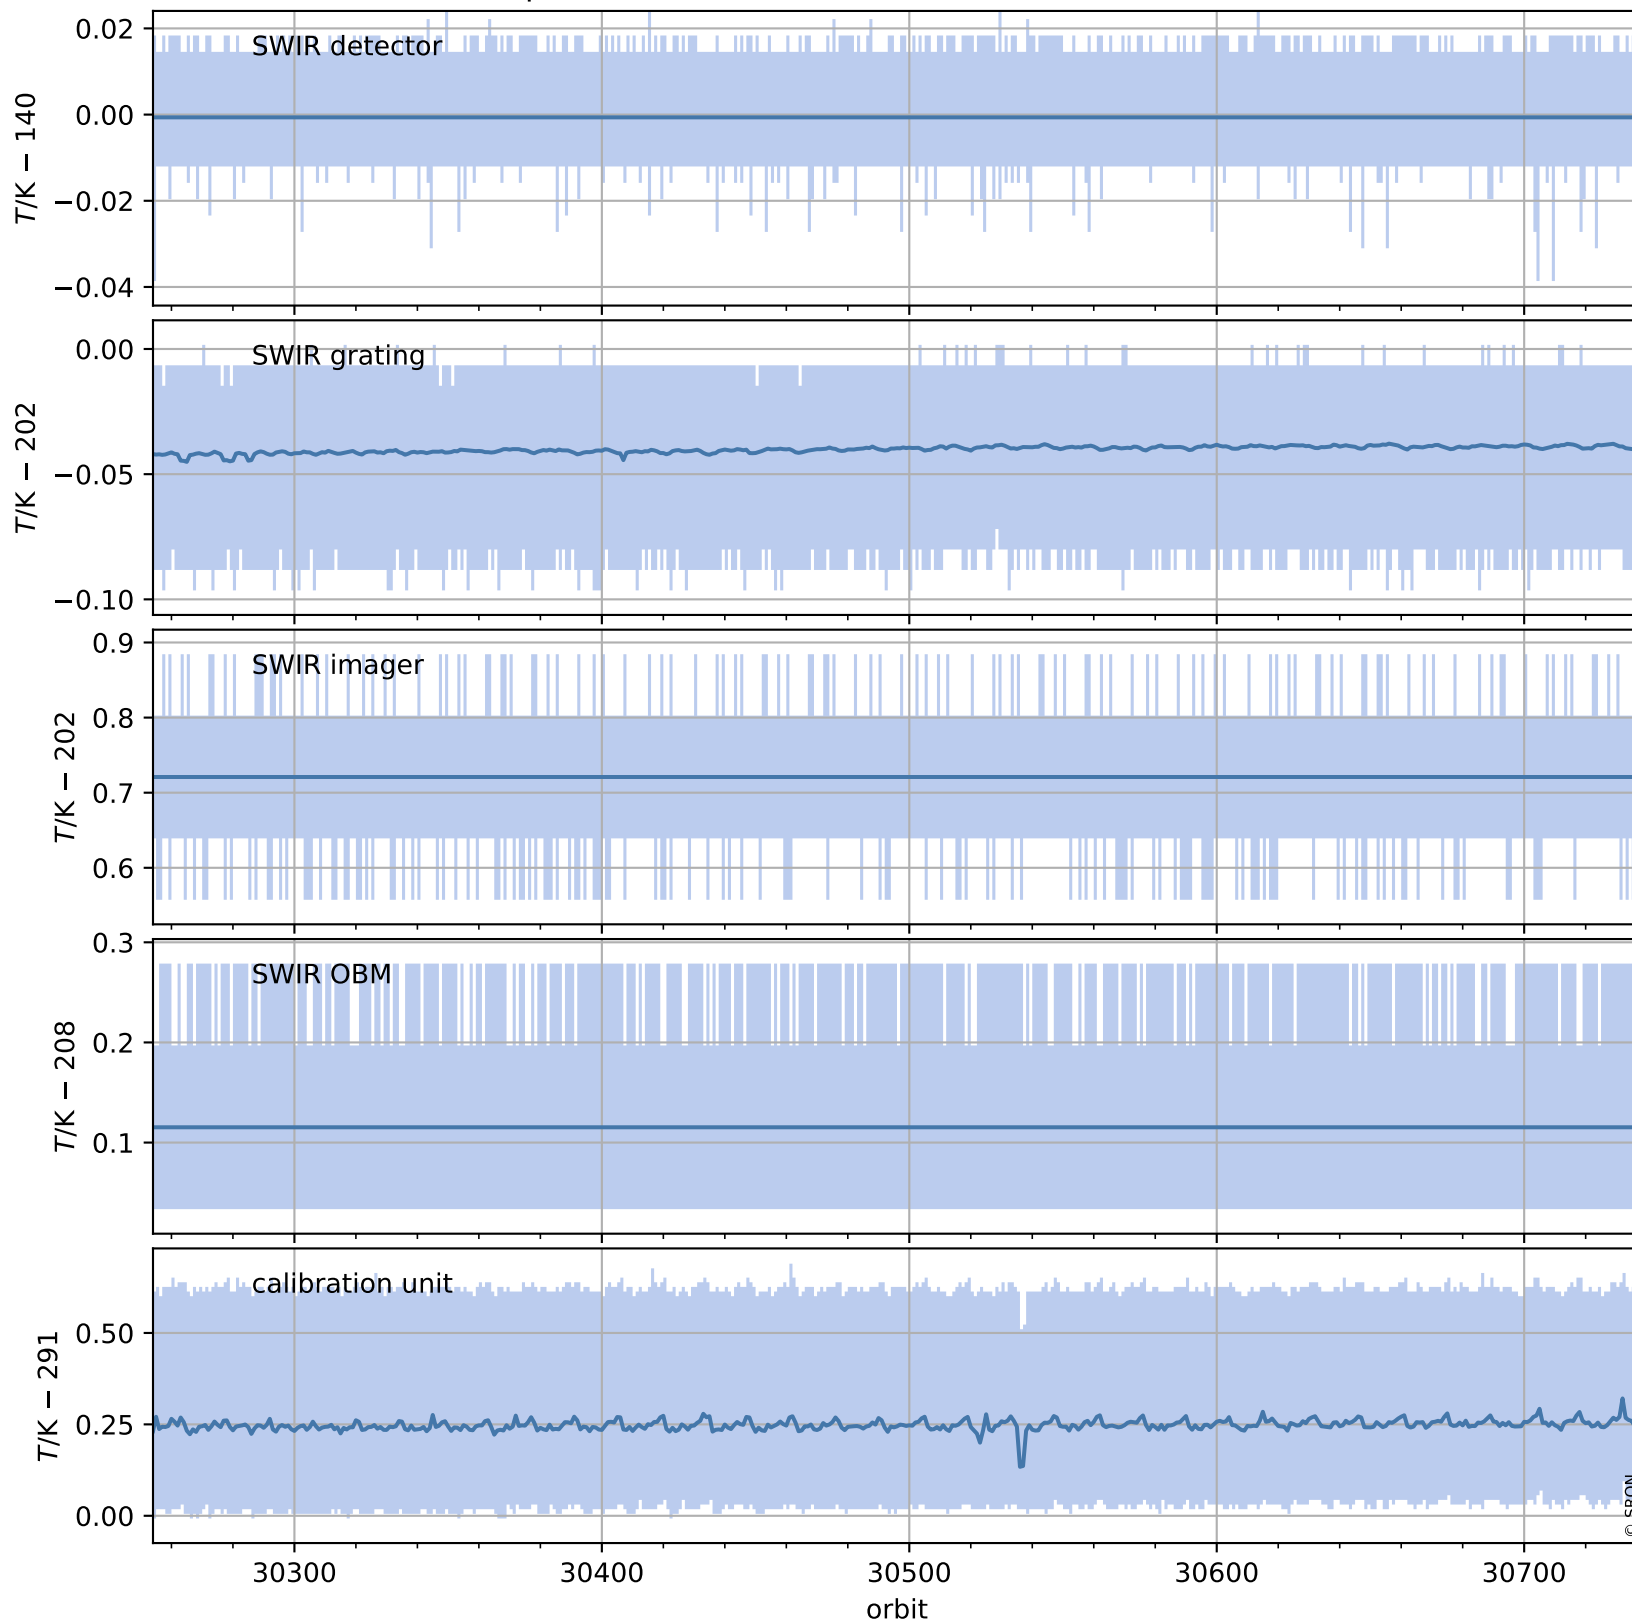

Tropomi SWIR housekeeping data

orbits : [30725, 30738]
coverage : 2023-09-18 / 2023-09-19
created : 2023-09-19T04:21:05

Temperature of sensors relevant for SWIR (one day)

Tropomi SWIR housekeeping data

orbits : [30254, 30738]
coverage : 2023-08-15 / 2023-09-19
created : 2023-09-19T04:21:05

Temperature of sensors relevant for SWIR (last month)

Tropomi SWIR housekeeping data

orbits : [30725, 30738]
coverage : 2023-09-18 / 2023-09-19
created : 2023-09-19T04:21:06

Current and duty cycle of 3 heaters relevant for SWIR (one day)

Tropomi SWIR housekeeping data

orbits : [30254, 30738]
coverage : 2023-08-15 / 2023-09-19
created : 2023-09-19T04:21:06

Current and duty cycle of 3 heaters relevant for SWIR (last month)

Tropomi SWIR housekeeping data

orbits : [30725, 30738]
coverage : 2023-09-18 / 2023-09-19
created : 2023-09-19T04:21:07

Temperature of sensors at the SWIR front-end electronics (one day)

Tropomi SWIR housekeeping data

orbits : [30254, 30738]
coverage : 2023-08-15 / 2023-09-19
created : 2023-09-19T04:21:07