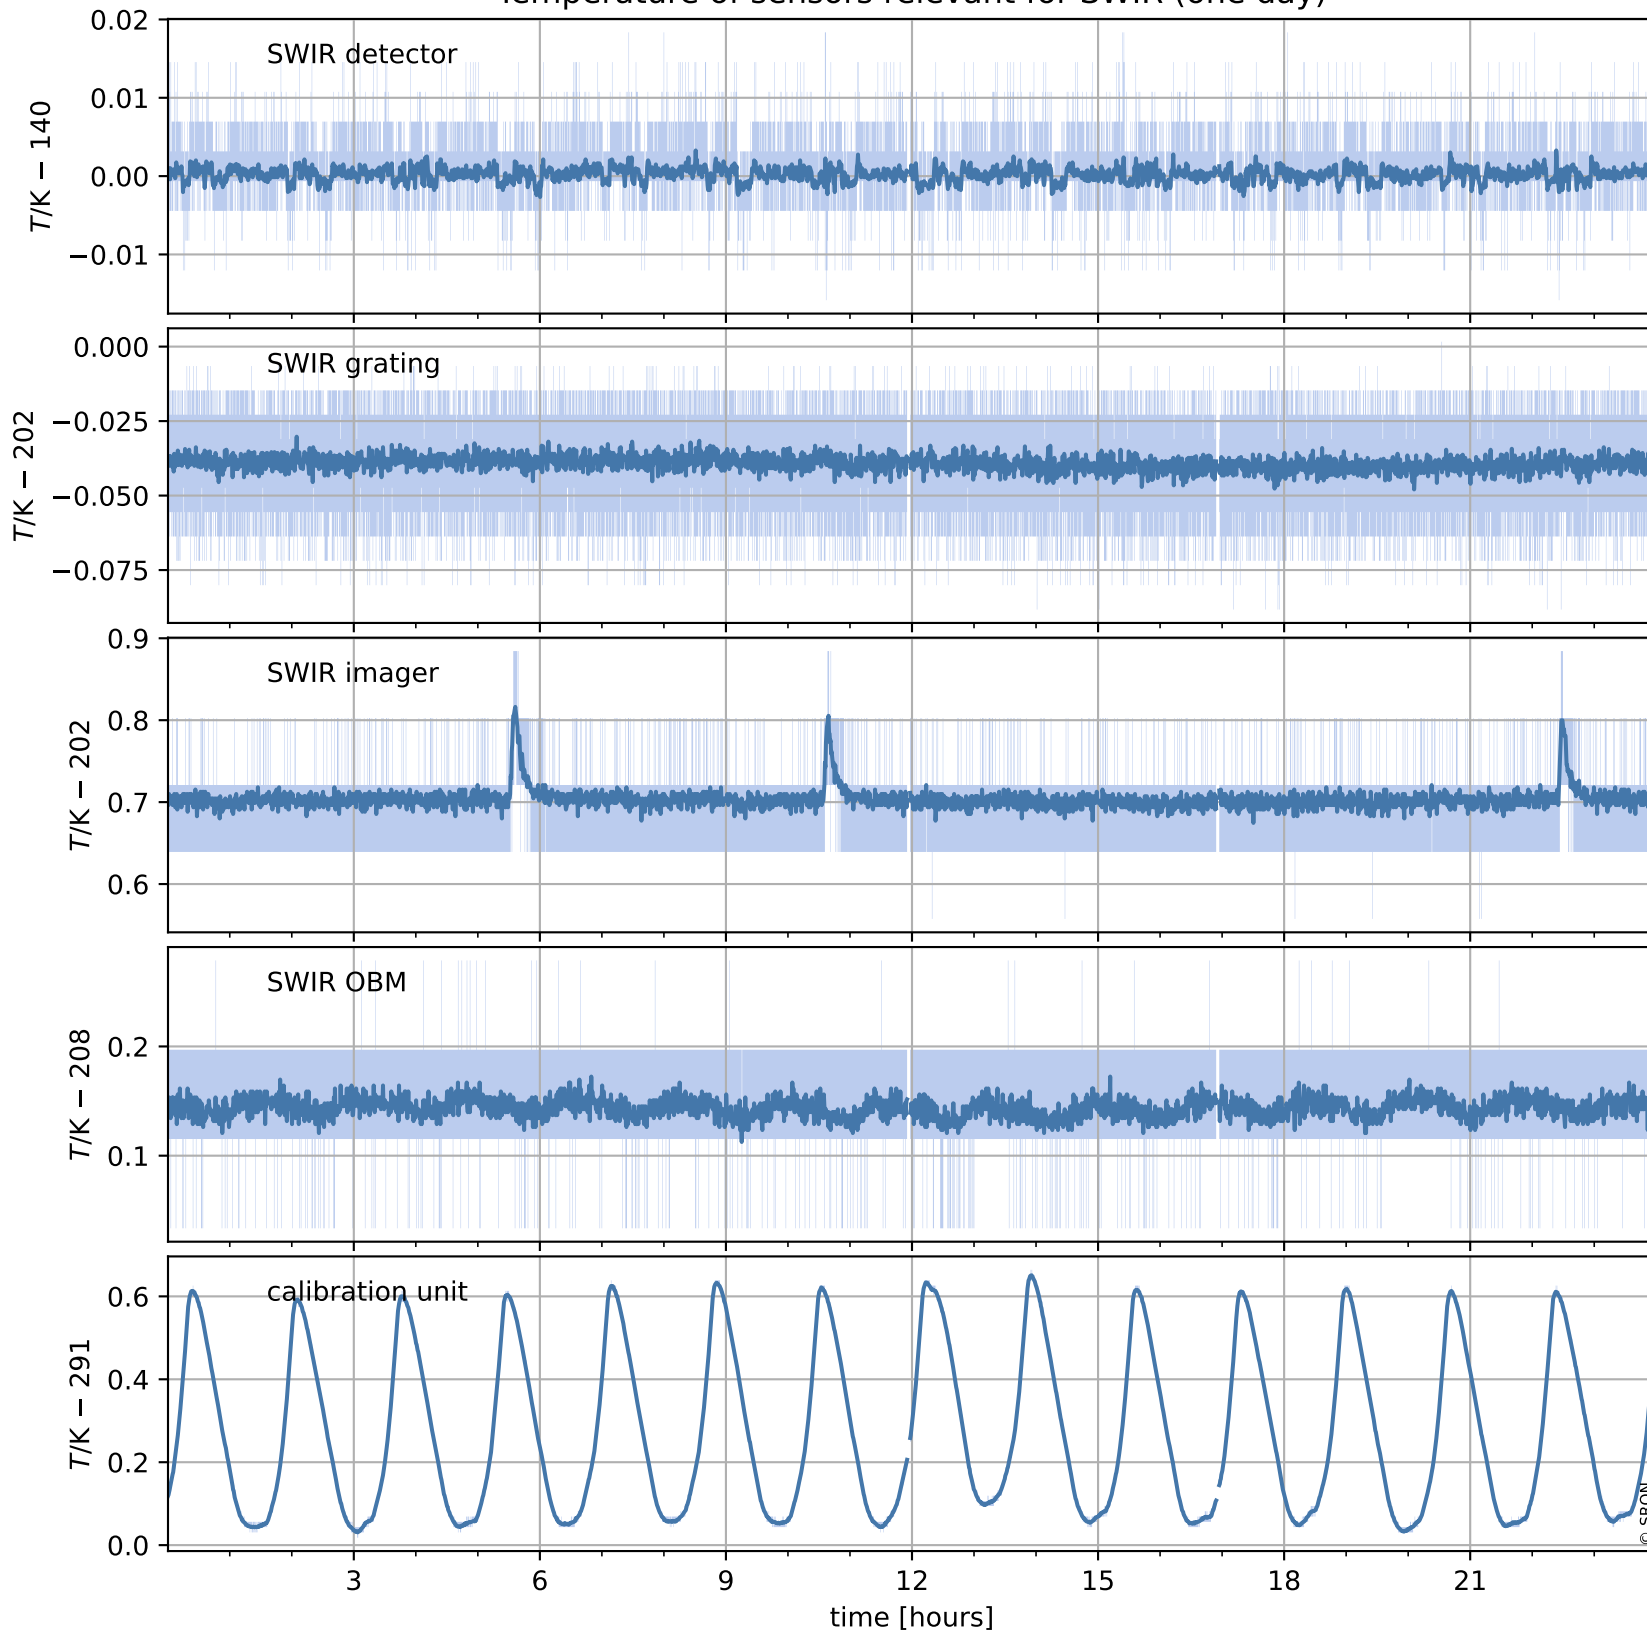

Tropomi SWIR housekeeping data

orbits : [30725, 30738]
coverage : 2023-09-18 / 2023-09-19
created : 2023-09-19T04:21:05

Temperature of sensors relevant for SWIR (one day)

Tropomi SWIR housekeeping data

orbits : [30254, 30738]
coverage : 2023-08-15 / 2023-09-19
created : 2023-09-19T04:21:05

Temperature of sensors relevant for SWIR (last month)

Tropomi SWIR housekeeping data

orbits : [30725, 30738]
coverage : 2023-09-18 / 2023-09-19
created : 2023-09-19T04:21:06

Current and duty cycle of 3 heaters relevant for SWIR (one day)

Tropomi SWIR housekeeping data

orbits : [30254, 30738]
coverage : 2023-08-15 / 2023-09-19
created : 2023-09-19T04:21:06

Current and duty cycle of 3 heaters relevant for SWIR (last month)

Tropomi SWIR housekeeping data