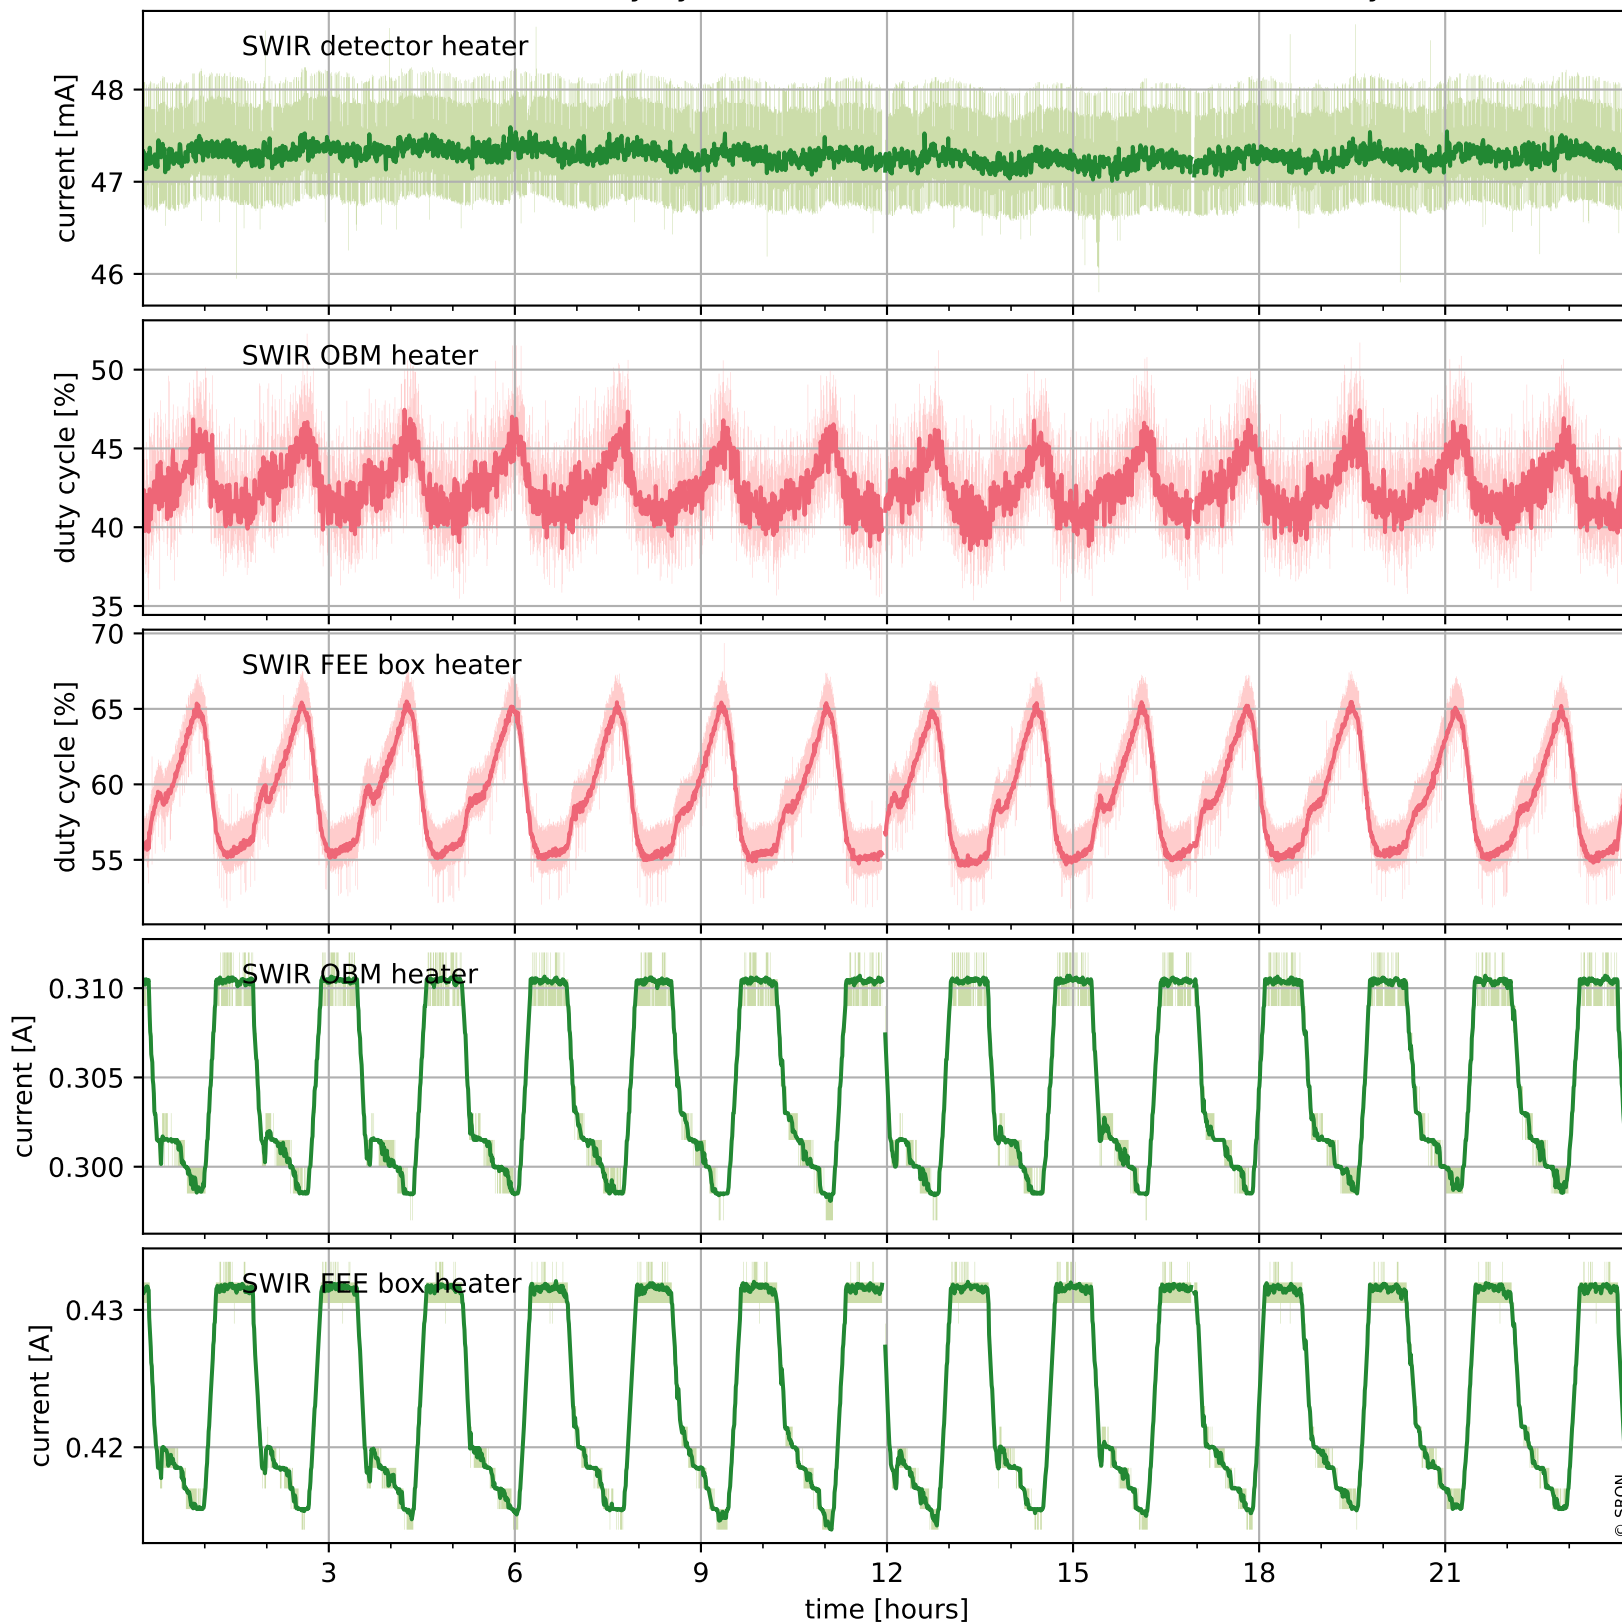

Tropomi SWIR housekeeping data

orbits : [30725, 30738]
coverage : 2023-09-18 / 2023-09-19
created : 2023-09-19T04:21:05

Temperature of sensors relevant for SWIR (one day)

Tropomi SWIR housekeeping data

orbits : [30254, 30738]
coverage : 2023-08-15 / 2023-09-19
created : 2023-09-19T04:21:05

Temperature of sensors relevant for SWIR (last month)

Tropomi SWIR housekeeping data

orbits : [30725, 30738]
coverage : 2023-09-18 / 2023-09-19
created : 2023-09-19T04:21:06

Current and duty cycle of 3 heaters relevant for SWIR (one day)

Tropomi SWIR housekeeping data

orbits : [30254, 30738]
coverage : 2023-08-15 / 2023-09-19
created : 2023-09-19T04:21:06

Current and duty cycle of 3 heaters relevant for SWIR (last month)

Tropomi SWIR housekeeping data

orbits : [30725, 30738]
coverage : 2023-09-18 / 2023-09-19
created : 2023-09-19T04:21:07

Temperature of sensors at the SWIR front-end electronics (one day)

Tropomi SWIR housekeeping data

orbits : [30254, 30738]
coverage : 2023-08-15 / 2023-09-19
created : 2023-09-19T04:21:07