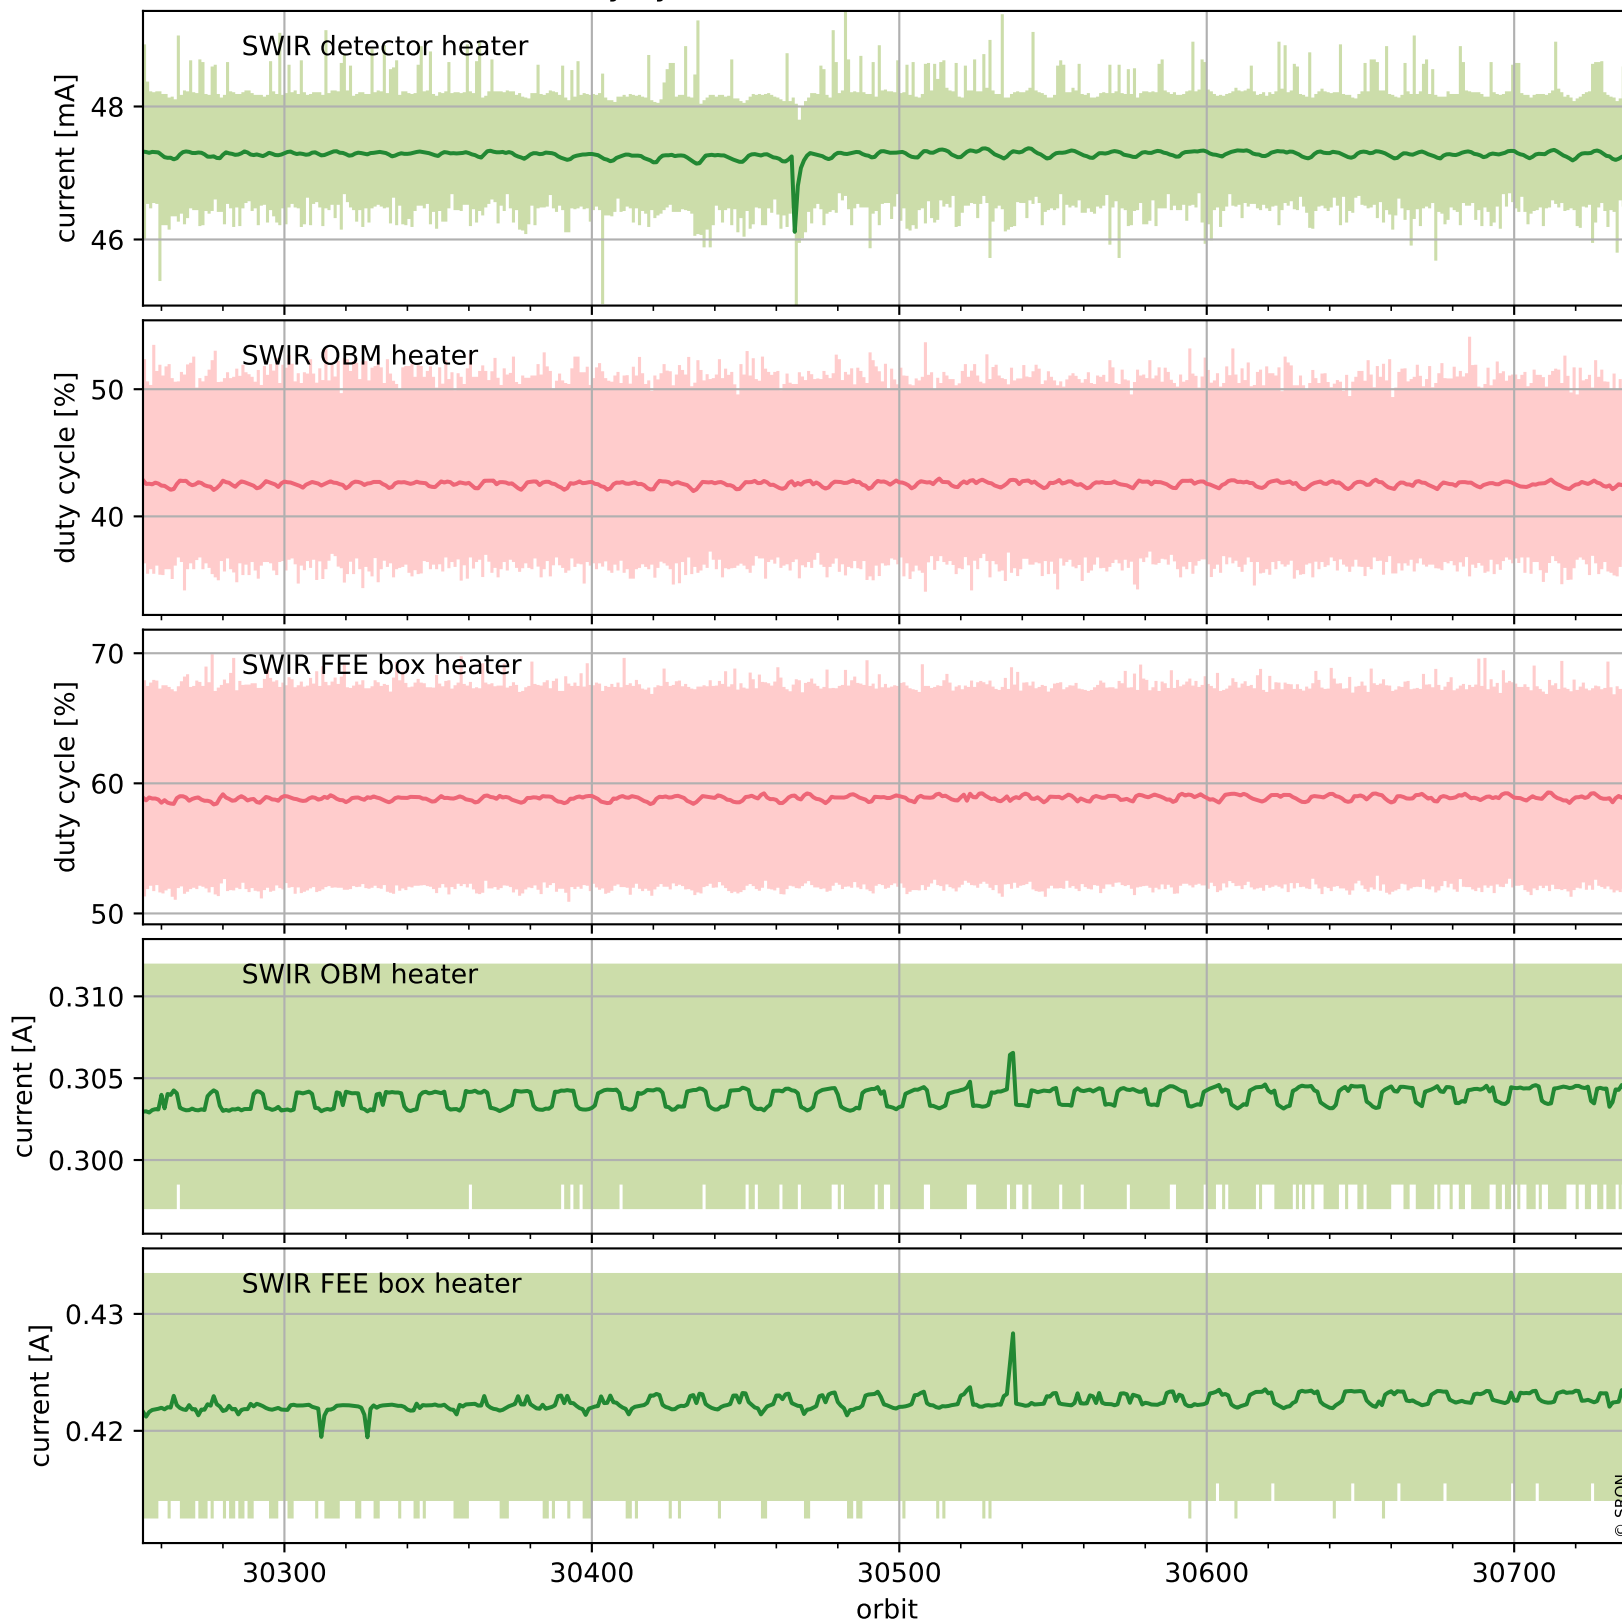

Tropomi SWIR housekeeping data

orbits : [30725, 30738]
coverage : 2023-09-18 / 2023-09-19
created : 2023-09-19T04:21:05

Temperature of sensors relevant for SWIR (one day)

Tropomi SWIR housekeeping data

orbits : [30254, 30738]
coverage : 2023-08-15 / 2023-09-19
created : 2023-09-19T04:21:05

Temperature of sensors relevant for SWIR (last month)

Tropomi SWIR housekeeping data

orbits : [30725, 30738]
coverage : 2023-09-18 / 2023-09-19
created : 2023-09-19T04:21:06

Current and duty cycle of 3 heaters relevant for SWIR (one day)

Tropomi SWIR housekeeping data

orbits : [30254, 30738]
coverage : 2023-08-15 / 2023-09-19
created : 2023-09-19T04:21:06

Current and duty cycle of 3 heaters relevant for SWIR (last month)

Tropomi SWIR housekeeping data

orbits : [30725, 30738]
coverage : 2023-09-18 / 2023-09-19
created : 2023-09-19T04:21:07

Temperature of sensors at the SWIR front-end electronics (one day)

Tropomi SWIR housekeeping data

orbits : [30254, 30738]
coverage : 2023-08-15 / 2023-09-19
created : 2023-09-19T04:21:07