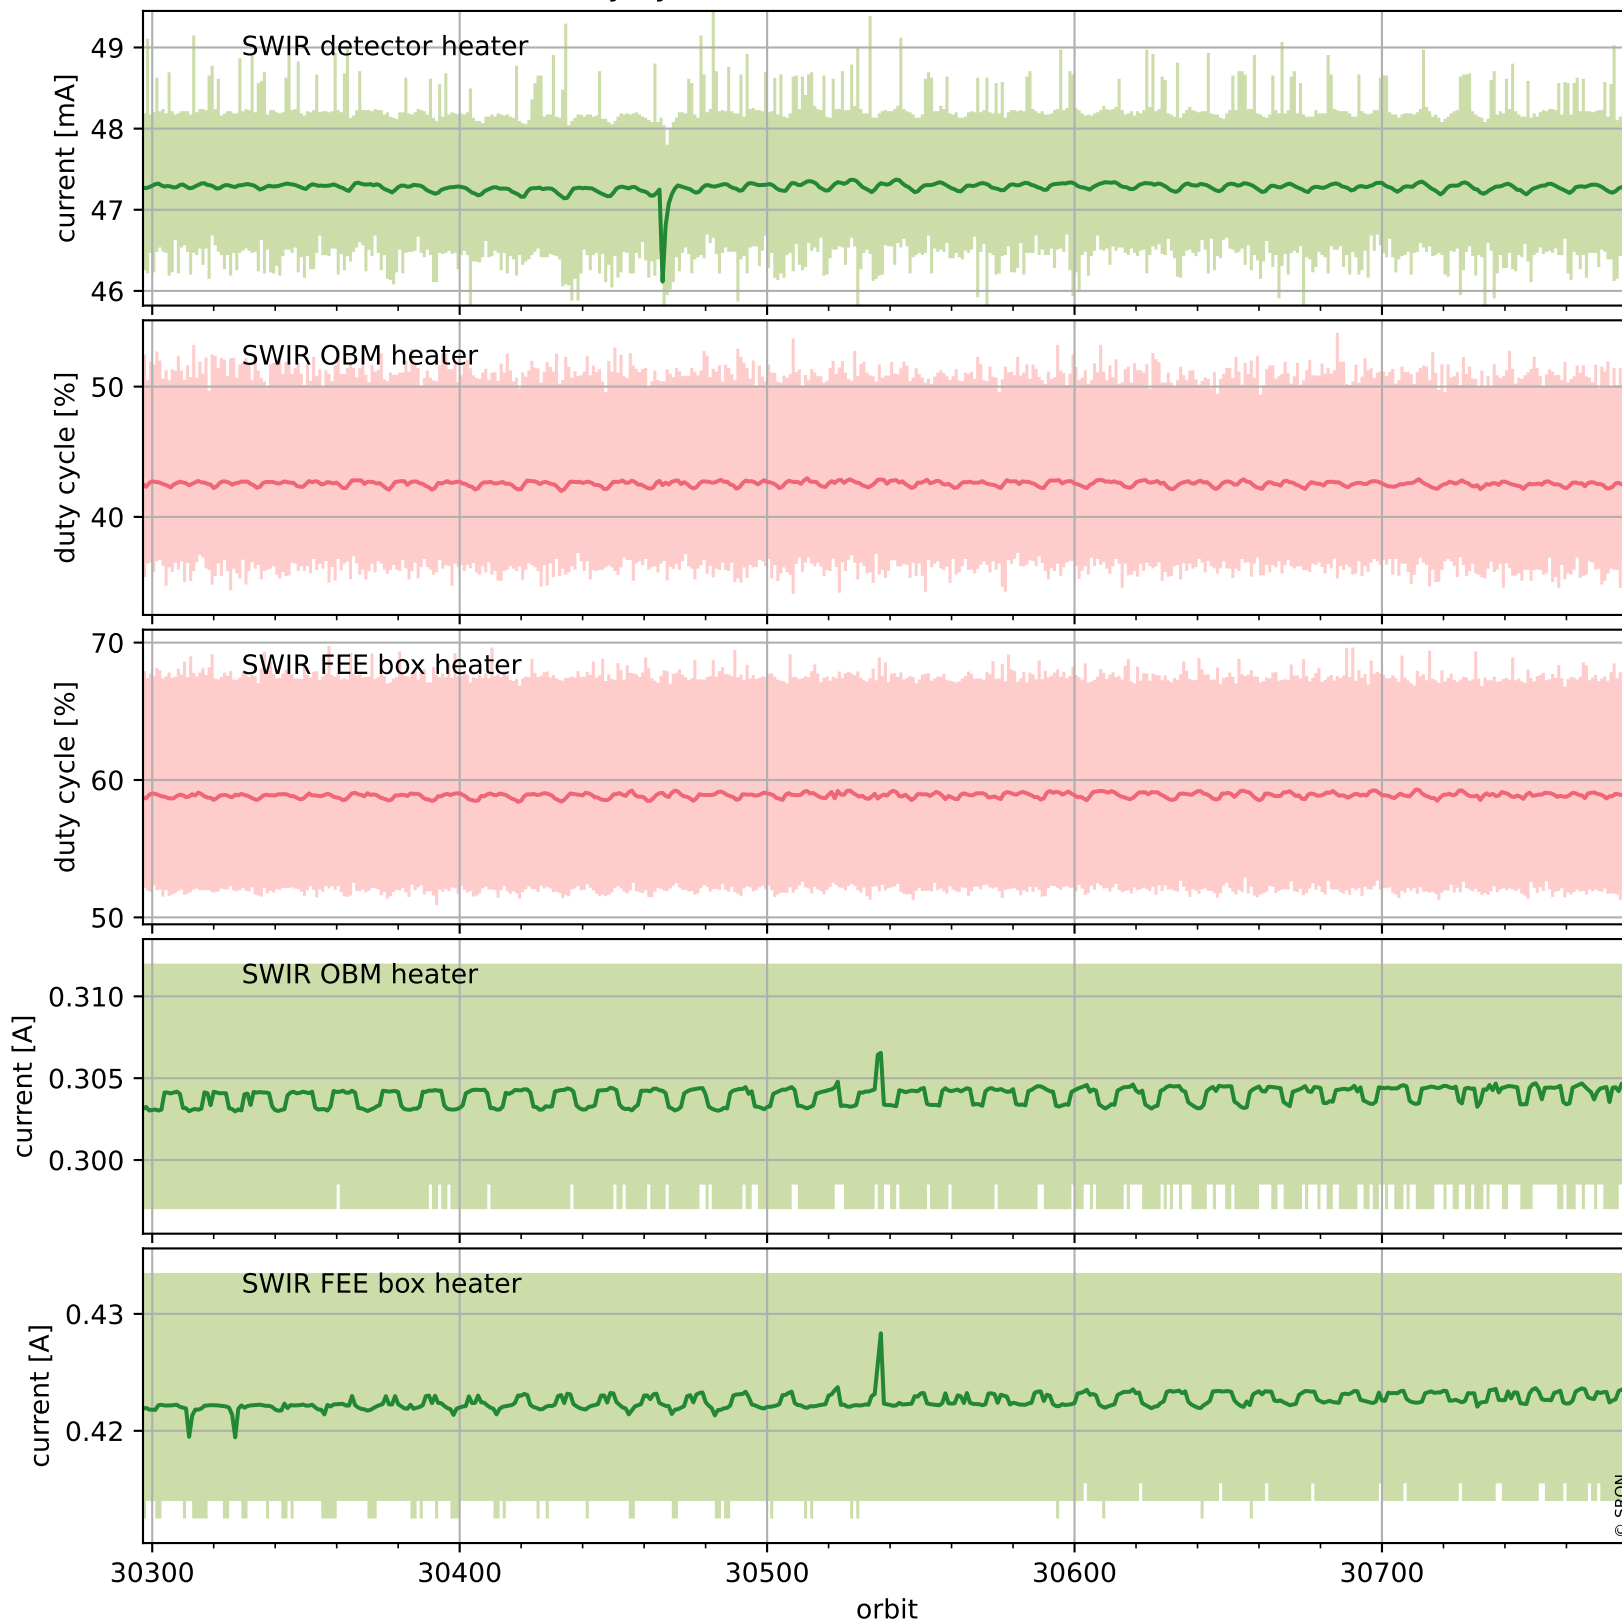

Tropomi SWIR housekeeping data

orbits : [30768, 30781]
coverage : 2023-09-21 / 2023-09-22
created : 2023-09-22T14:21:04

Temperature of sensors relevant for SWIR (one day)

Tropomi SWIR housekeeping data

orbits : [30297, 30781]
coverage : 2023-08-18 / 2023-09-22
created : 2023-09-22T14:21:05

Temperature of sensors relevant for SWIR (last month)

Tropomi SWIR housekeeping data

orbits : [30768, 30781]
coverage : 2023-09-21 / 2023-09-22
created : 2023-09-22T14:21:05

Current and duty cycle of 3 heaters relevant for SWIR (one day)

Tropomi SWIR housekeeping data

orbits : [30297, 30781]
coverage : 2023-08-18 / 2023-09-22
created : 2023-09-22T14:21:05

Current and duty cycle of 3 heaters relevant for SWIR (last month)

Tropomi SWIR housekeeping data

orbits : [30768, 30781]
coverage : 2023-09-21 / 2023-09-22
created : 2023-09-22T14:21:06

Temperature of sensors at the SWIR front-end electronics (one day)

Tropomi SWIR housekeeping data

orbits : [30297, 30781]
coverage : 2023-08-18 / 2023-09-22
created : 2023-09-22T14:21:06