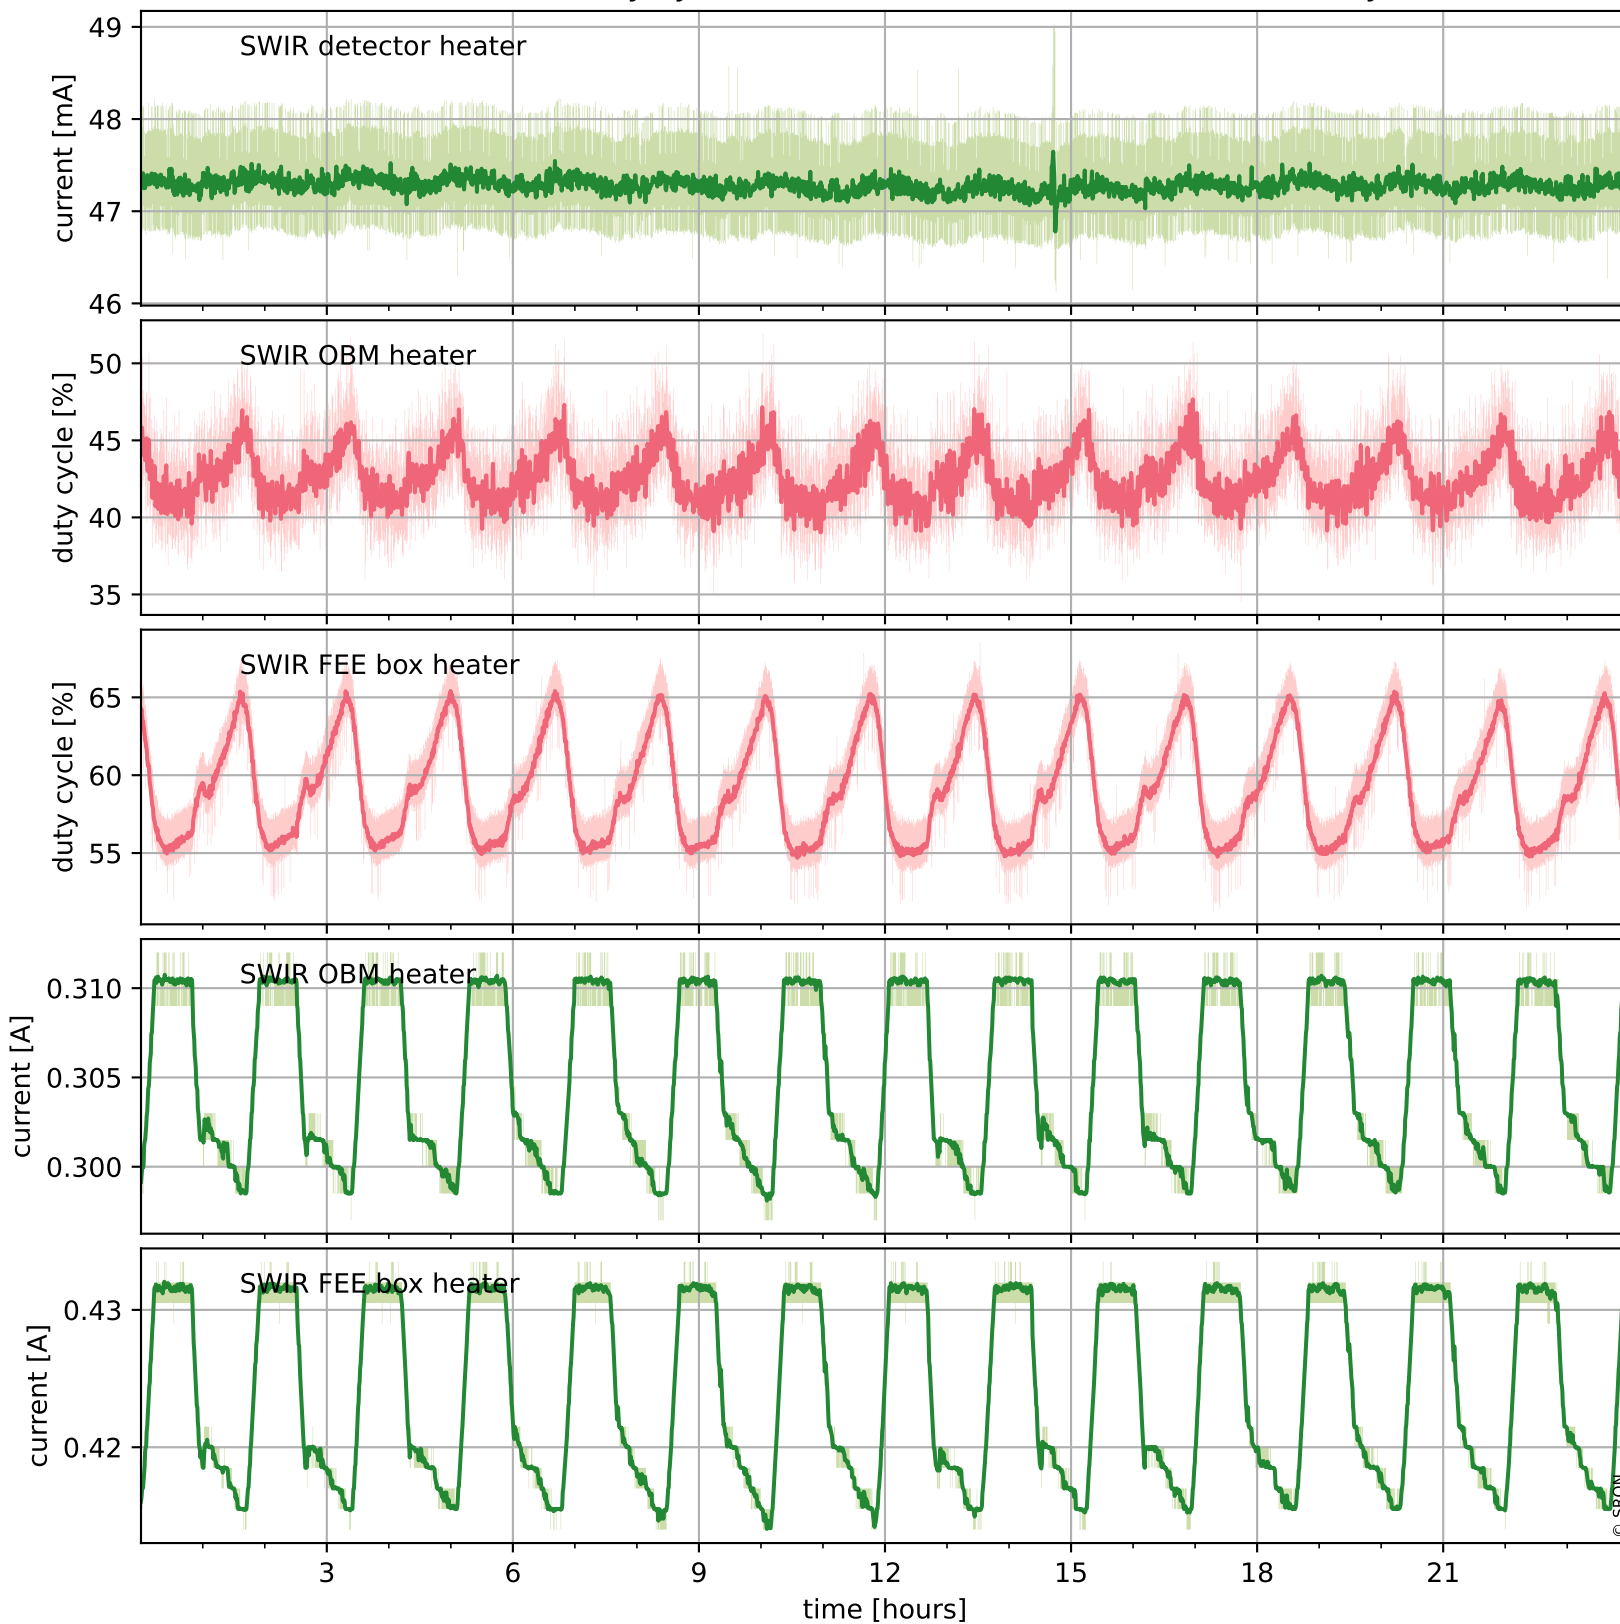

Tropomi SWIR housekeeping data

orbits : [30768, 30781]
coverage : 2023-09-21 / 2023-09-22
created : 2023-09-22T14:21:04

Temperature of sensors relevant for SWIR (one day)

Tropomi SWIR housekeeping data

orbits : [30297, 30781]
coverage : 2023-08-18 / 2023-09-22
created : 2023-09-22T14:21:05

Temperature of sensors relevant for SWIR (last month)

Tropomi SWIR housekeeping data

orbits : [30768, 30781]
coverage : 2023-09-21 / 2023-09-22
created : 2023-09-22T14:21:05

Current and duty cycle of 3 heaters relevant for SWIR (one day)

Tropomi SWIR housekeeping data

orbits : [30297, 30781]
coverage : 2023-08-18 / 2023-09-22
created : 2023-09-22T14:21:05

Current and duty cycle of 3 heaters relevant for SWIR (last month)

Tropomi SWIR housekeeping data