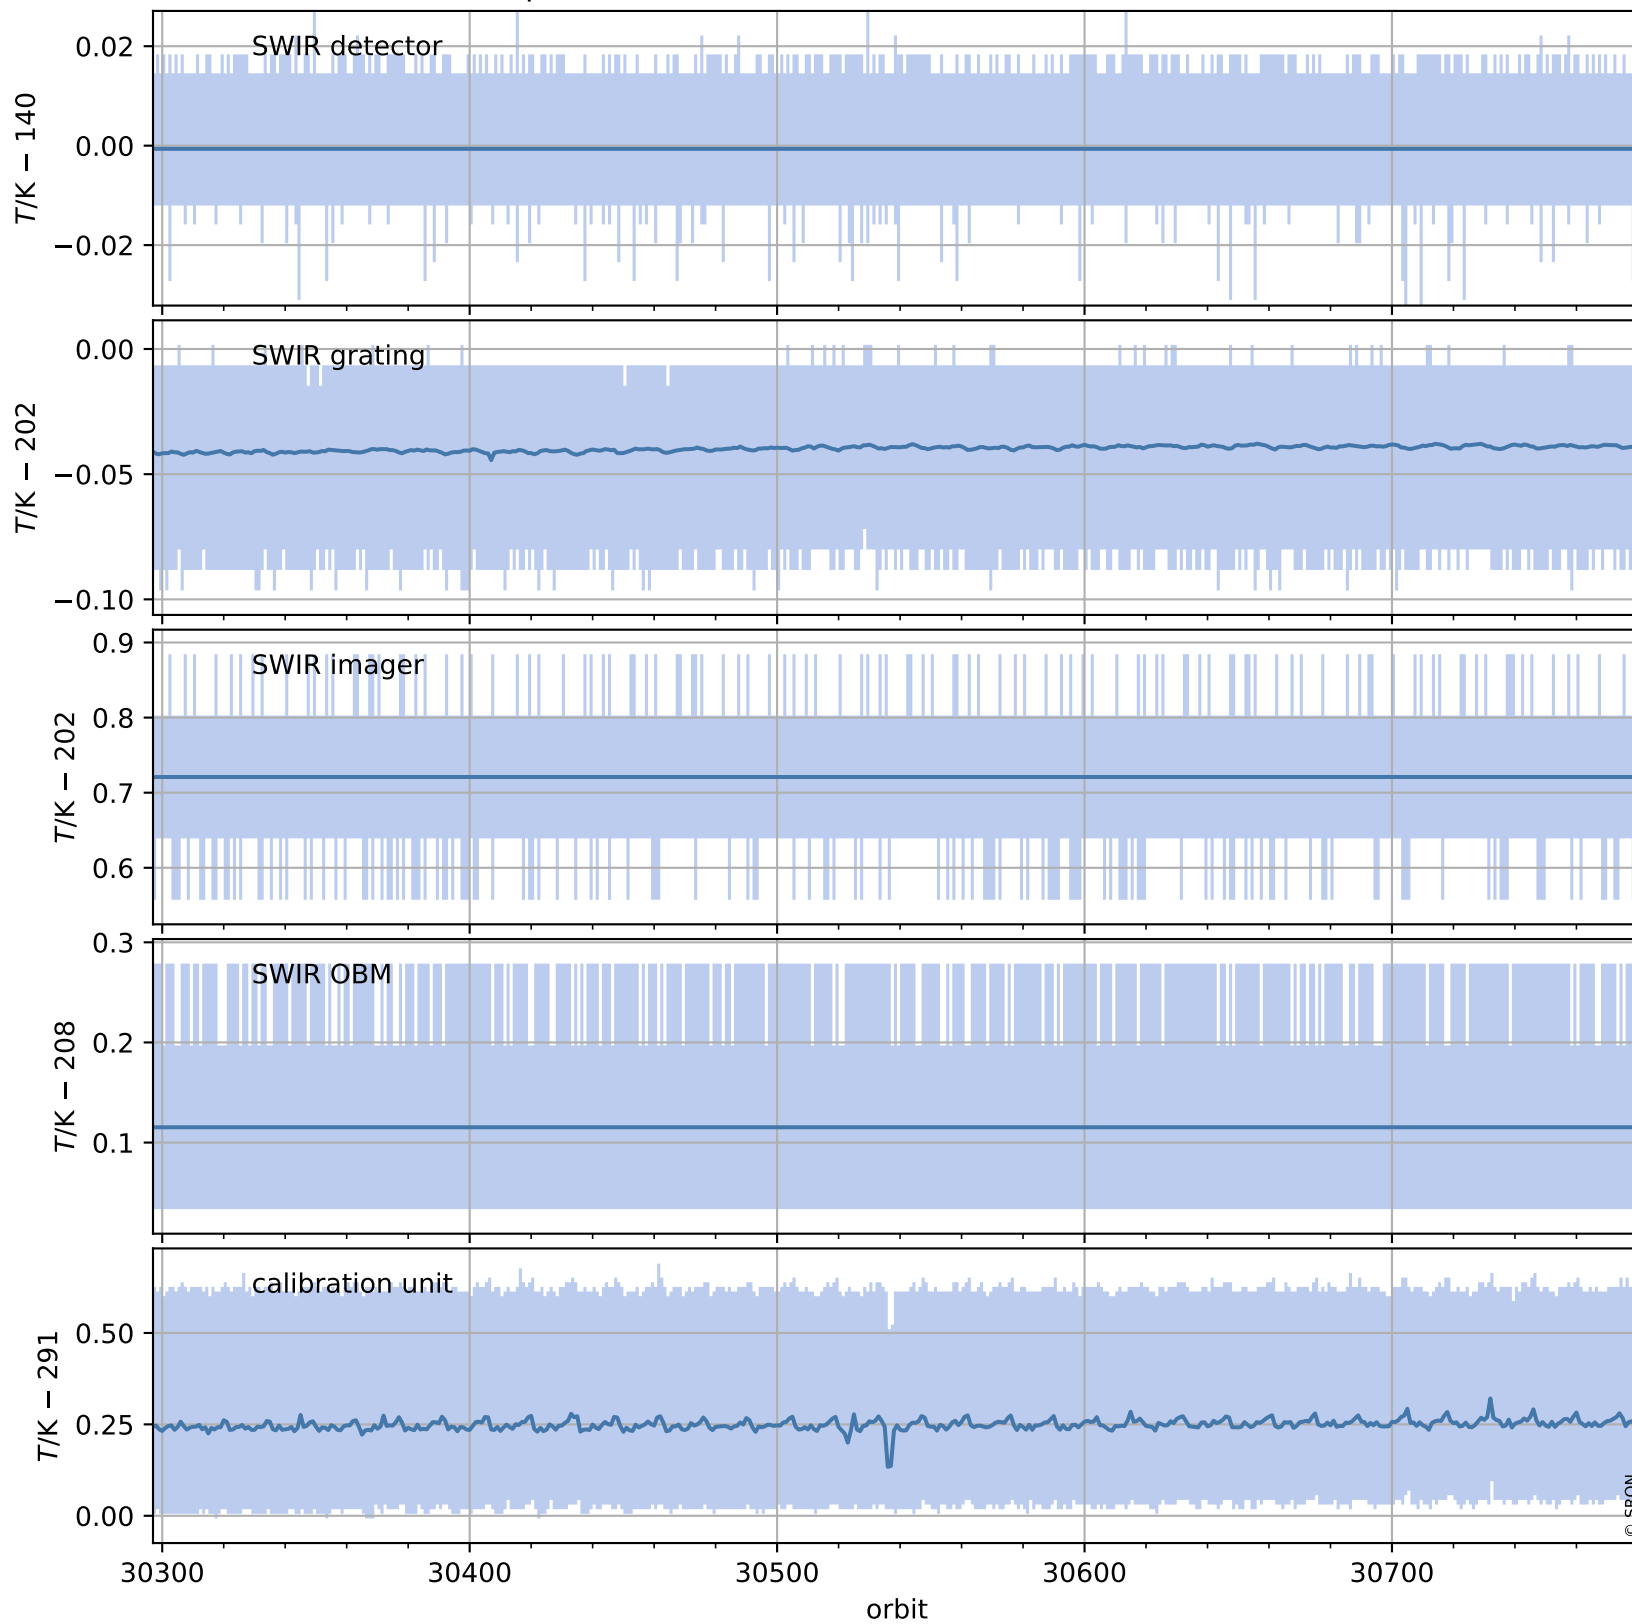

Tropomi SWIR housekeeping data

orbits : [30768, 30781]
coverage : 2023-09-21 / 2023-09-22
created : 2023-09-22T14:21:04

Temperature of sensors relevant for SWIR (one day)

Tropomi SWIR housekeeping data

orbits : [30297, 30781]
coverage : 2023-08-18 / 2023-09-22
created : 2023-09-22T14:21:05

Temperature of sensors relevant for SWIR (last month)

Tropomi SWIR housekeeping data

orbits : [30768, 30781]
coverage : 2023-09-21 / 2023-09-22
created : 2023-09-22T14:21:05

Current and duty cycle of 3 heaters relevant for SWIR (one day)

Tropomi SWIR housekeeping data

orbits : [30297, 30781]
coverage : 2023-08-18 / 2023-09-22
created : 2023-09-22T14:21:05

Current and duty cycle of 3 heaters relevant for SWIR (last month)

Tropomi SWIR housekeeping data

orbits : [30768, 30781]
coverage : 2023-09-21 / 2023-09-22
created : 2023-09-22T14:21:06

Temperature of sensors at the SWIR front-end electronics (one day)

Tropomi SWIR housekeeping data

orbits : [30297, 30781]
coverage : 2023-08-18 / 2023-09-22
created : 2023-09-22T14:21:06