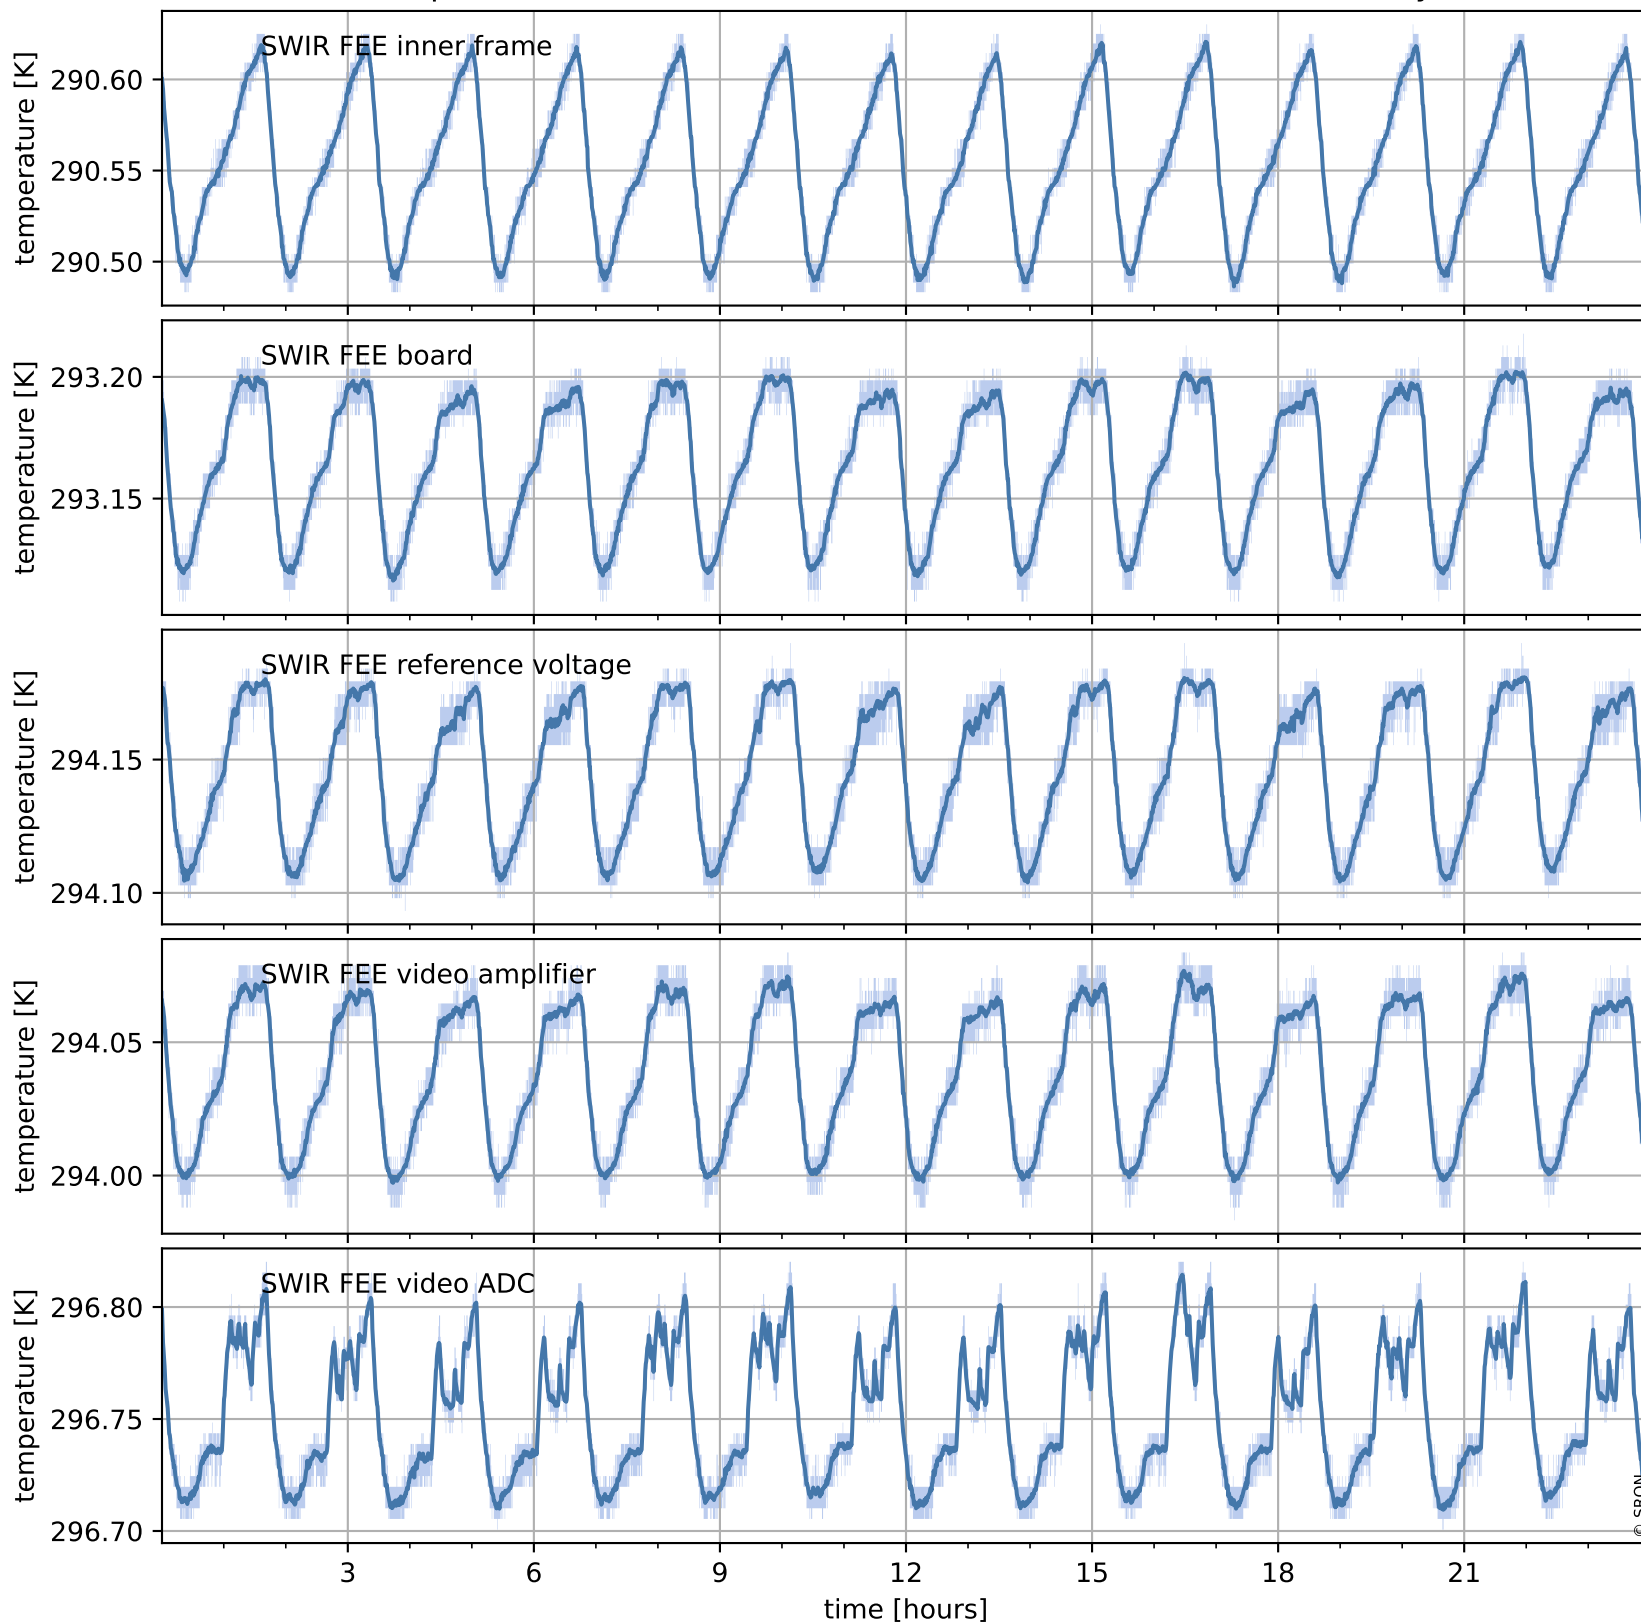

Tropomi SWIR housekeeping data

orbits : [30768, 30781]
coverage : 2023-09-21 / 2023-09-22
created : 2023-09-22T14:21:04

Temperature of sensors relevant for SWIR (one day)

Tropomi SWIR housekeeping data

orbits : [30297, 30781]
coverage : 2023-08-18 / 2023-09-22
created : 2023-09-22T14:21:05

Temperature of sensors relevant for SWIR (last month)

Tropomi SWIR housekeeping data

orbits : [30768, 30781]
coverage : 2023-09-21 / 2023-09-22
created : 2023-09-22T14:21:05

Current and duty cycle of 3 heaters relevant for SWIR (one day)

Tropomi SWIR housekeeping data

orbits : [30297, 30781]
coverage : 2023-08-18 / 2023-09-22
created : 2023-09-22T14:21:05

Current and duty cycle of 3 heaters relevant for SWIR (last month)

Tropomi SWIR housekeeping data

orbits : [30768, 30781]
coverage : 2023-09-21 / 2023-09-22
created : 2023-09-22T14:21:06

Temperature of sensors at the SWIR front-end electronics (one day)

Tropomi SWIR housekeeping data

orbits : [30297, 30781]
coverage : 2023-08-18 / 2023-09-22
created : 2023-09-22T14:21:06