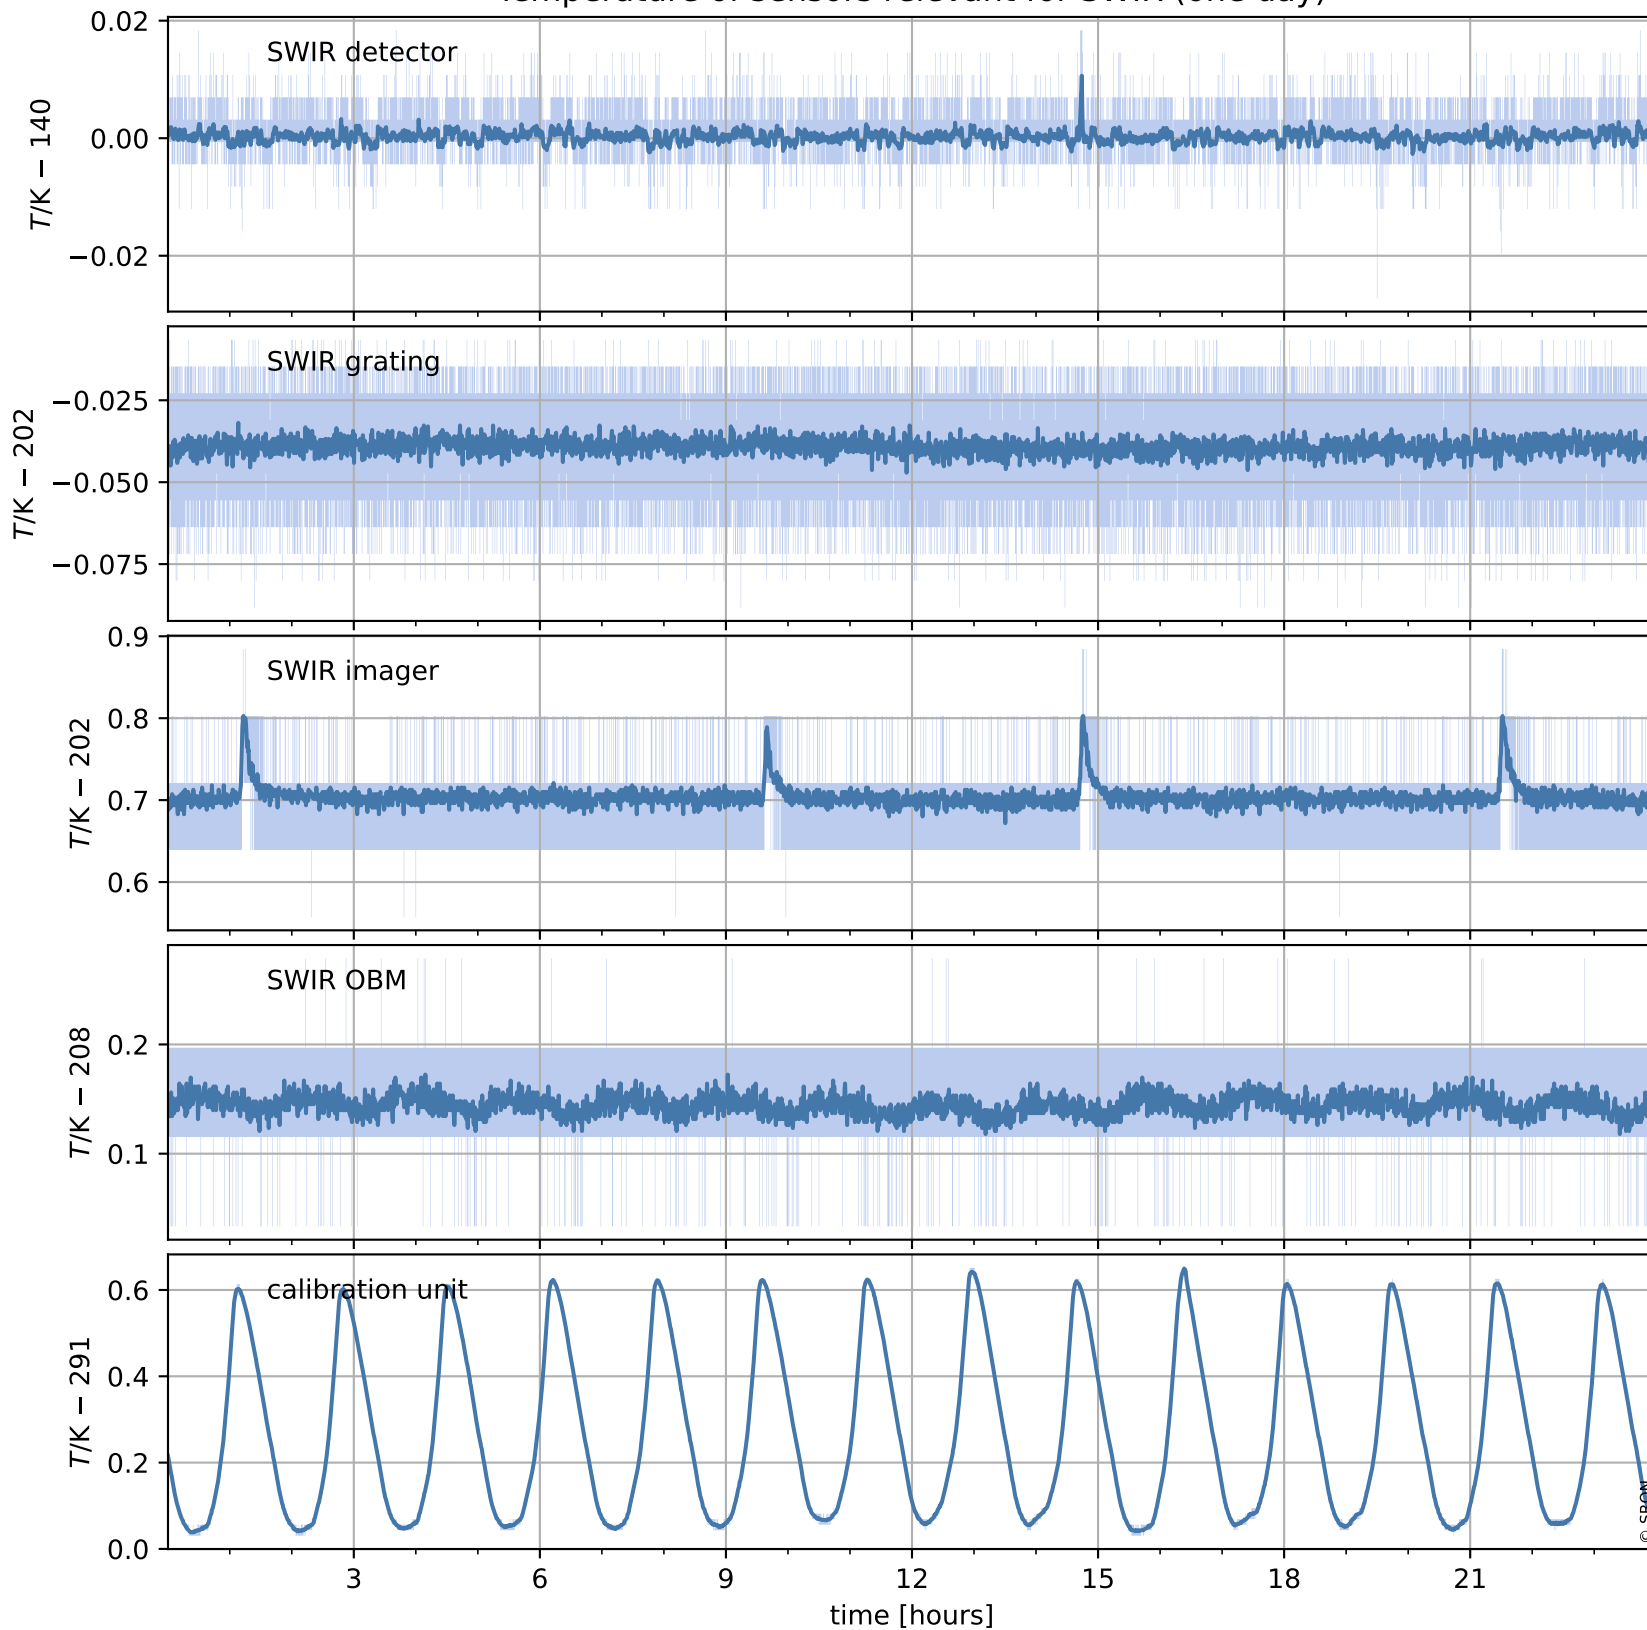

Tropomi SWIR housekeeping data

orbits : [30768, 30781]
coverage : 2023-09-21 / 2023-09-22
created : 2023-09-22T14:21:04

Temperature of sensors relevant for SWIR (one day)

Tropomi SWIR housekeeping data

orbits : [30297, 30781]
coverage : 2023-08-18 / 2023-09-22
created : 2023-09-22T14:21:05

Temperature of sensors relevant for SWIR (last month)

Tropomi SWIR housekeeping data

orbits : [30768, 30781]
coverage : 2023-09-21 / 2023-09-22
created : 2023-09-22T14:21:05

Current and duty cycle of 3 heaters relevant for SWIR (one day)

Tropomi SWIR housekeeping data

orbits : [30297, 30781]
coverage : 2023-08-18 / 2023-09-22
created : 2023-09-22T14:21:05

Current and duty cycle of 3 heaters relevant for SWIR (last month)

Tropomi SWIR housekeeping data