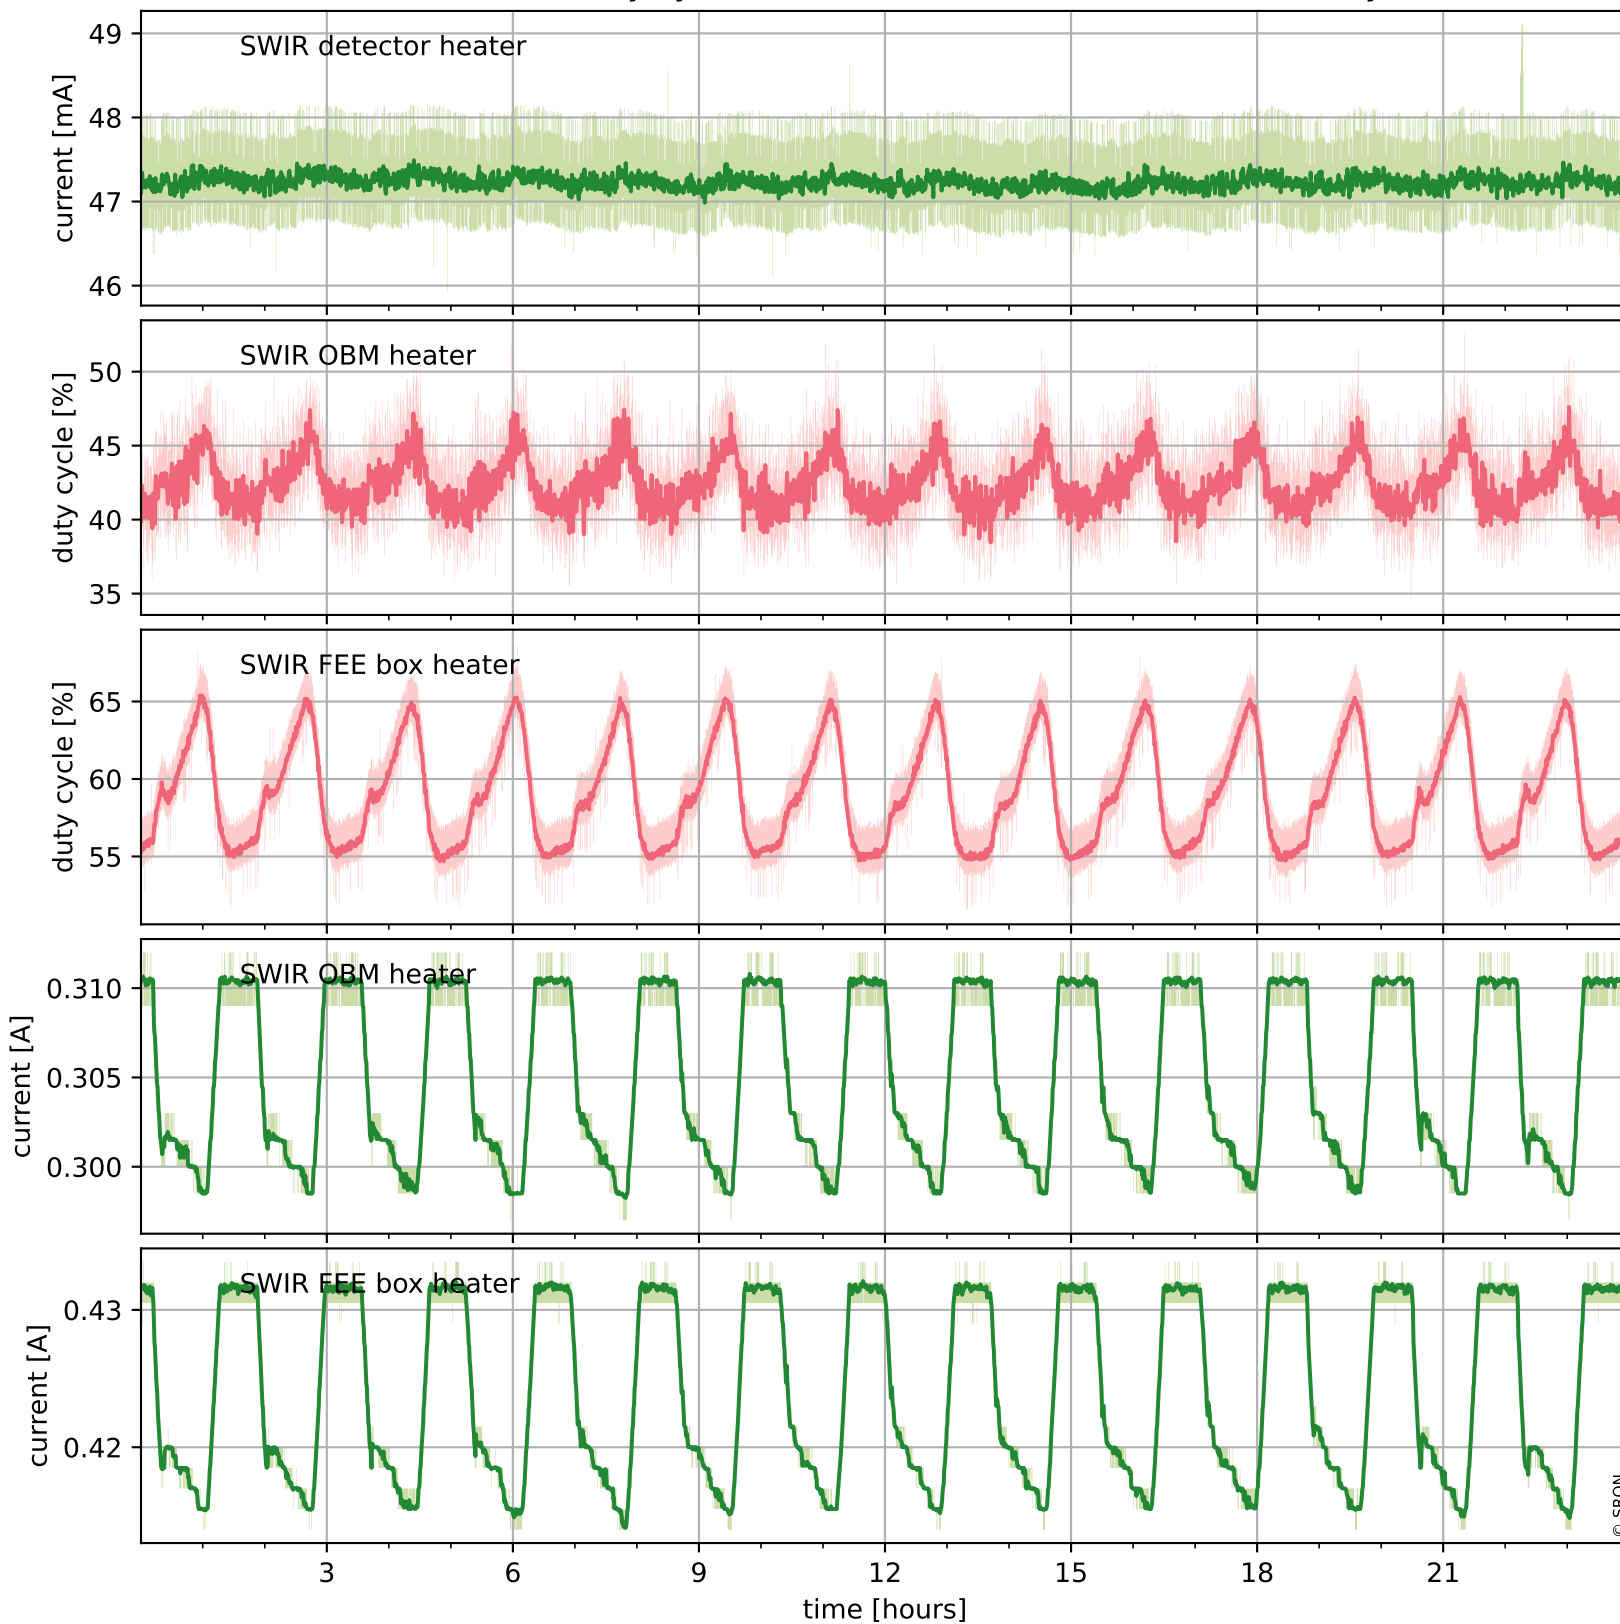

Tropomi SWIR housekeeping data

orbits : [30796, 30809]
coverage : 2023-09-23 / 2023-09-24
created : 2023-09-24T04:21:04

Temperature of sensors relevant for SWIR (one day)

Tropomi SWIR housekeeping data

orbits : [30325, 30809]
coverage : 2023-08-20 / 2023-09-24
created : 2023-09-24T04:21:05

Temperature of sensors relevant for SWIR (last month)

Tropomi SWIR housekeeping data

orbits : [30796, 30809]
coverage : 2023-09-23 / 2023-09-24
created : 2023-09-24T04:21:05

Current and duty cycle of 3 heaters relevant for SWIR (one day)

Tropomi SWIR housekeeping data

orbits : [30325, 30809]
coverage : 2023-08-20 / 2023-09-24
created : 2023-09-24T04:21:05

Current and duty cycle of 3 heaters relevant for SWIR (last month)

Tropomi SWIR housekeeping data