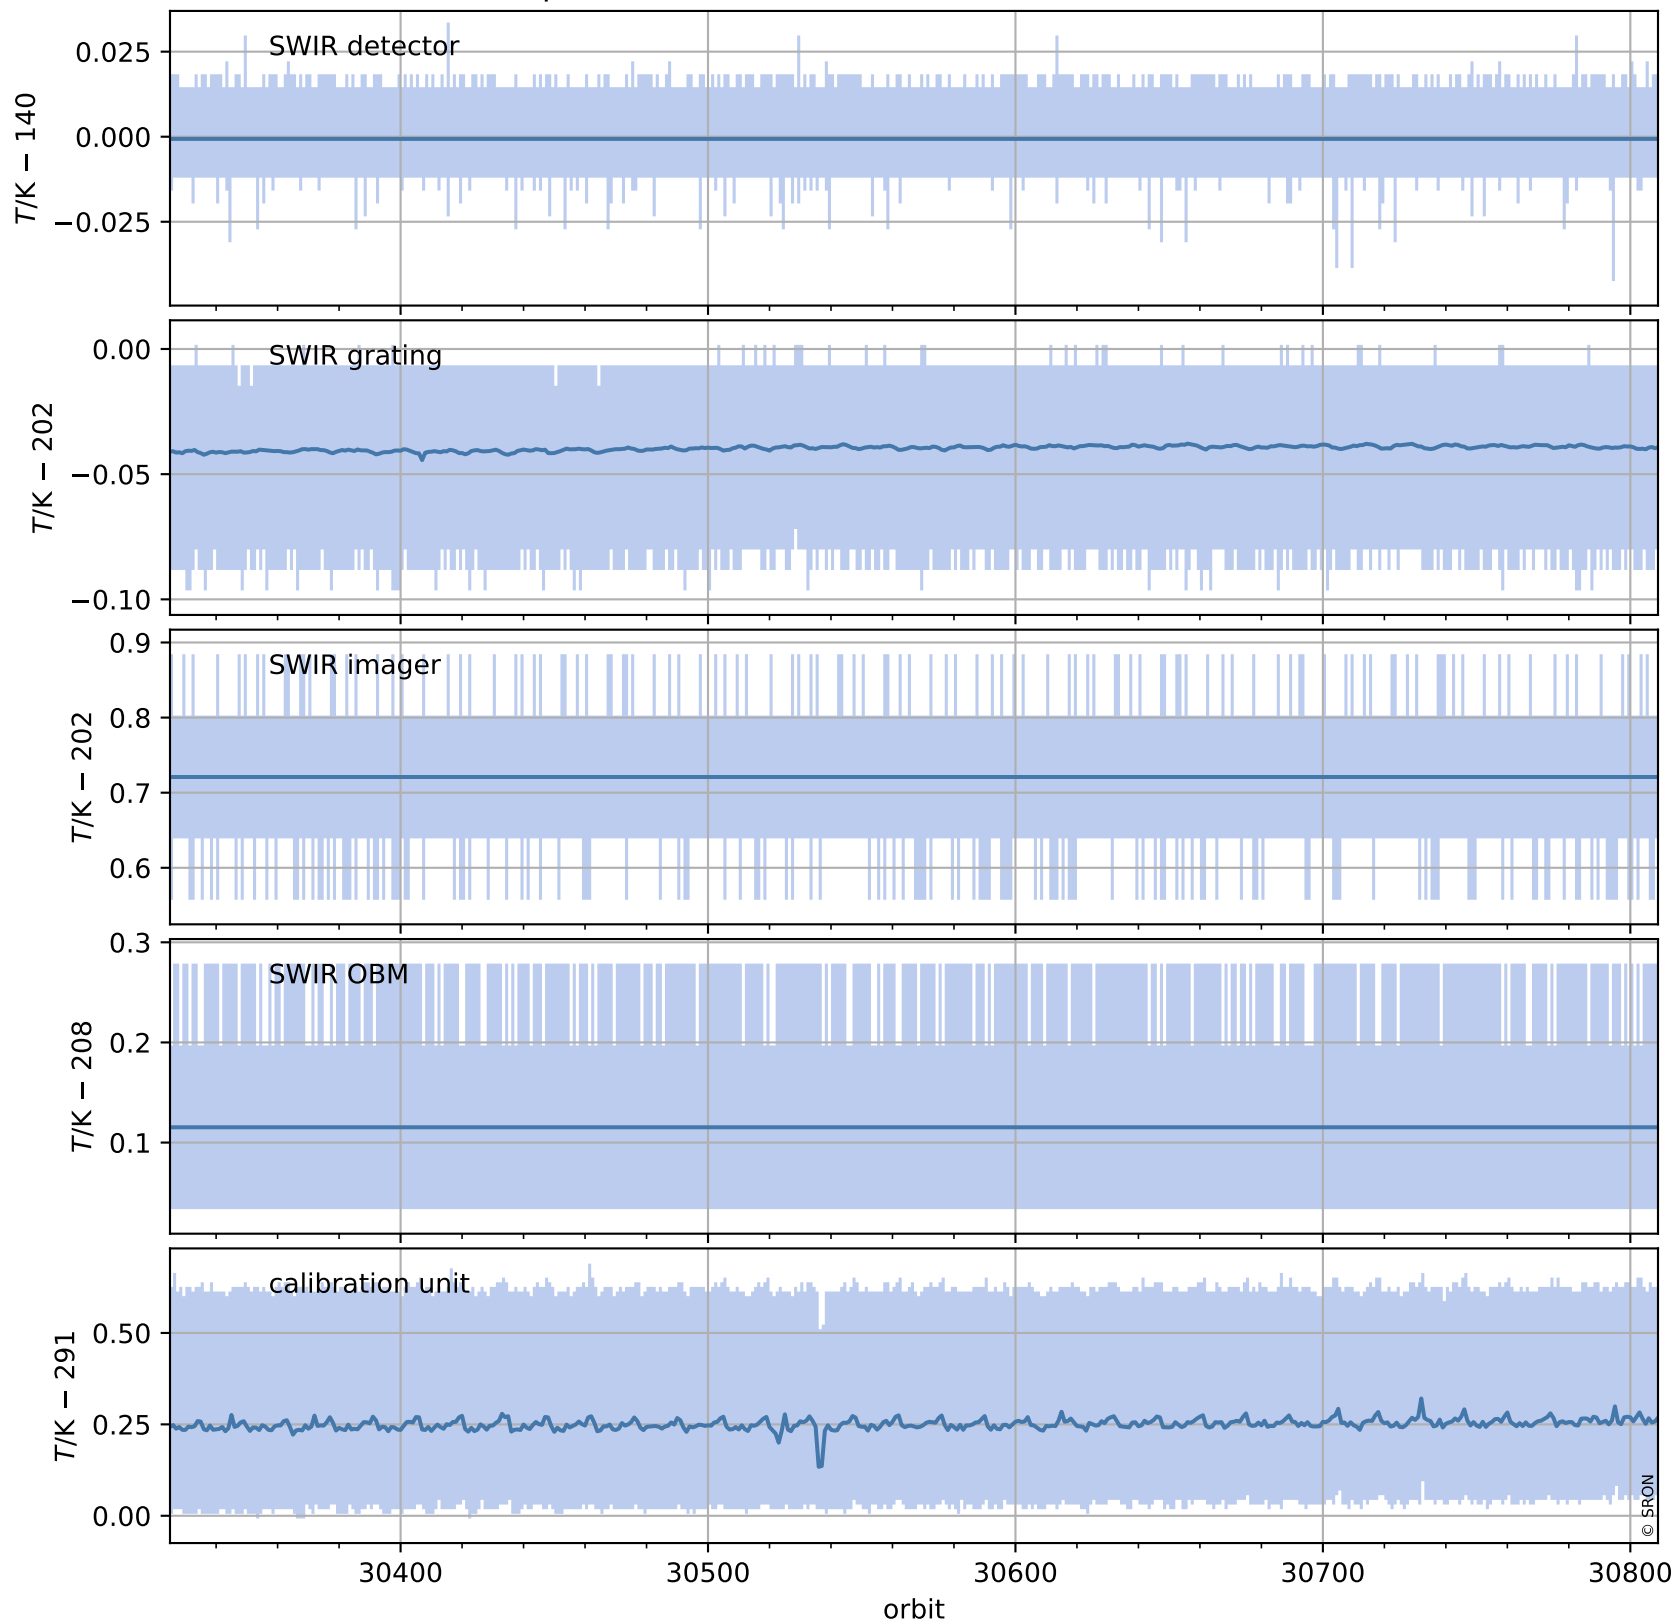

Tropomi SWIR housekeeping data

orbits : [30796, 30809]
coverage : 2023-09-23 / 2023-09-24
created : 2023-09-24T04:21:04

Temperature of sensors relevant for SWIR (one day)

Tropomi SWIR housekeeping data

orbits : [30325, 30809]
coverage : 2023-08-20 / 2023-09-24
created : 2023-09-24T04:21:05

Temperature of sensors relevant for SWIR (last month)

Tropomi SWIR housekeeping data

orbits : [30796, 30809]
coverage : 2023-09-23 / 2023-09-24
created : 2023-09-24T04:21:05

Current and duty cycle of 3 heaters relevant for SWIR (one day)

Tropomi SWIR housekeeping data

orbits : [30325, 30809]
coverage : 2023-08-20 / 2023-09-24
created : 2023-09-24T04:21:05

Current and duty cycle of 3 heaters relevant for SWIR (last month)

Tropomi SWIR housekeeping data

orbits : [30796, 30809]
coverage : 2023-09-23 / 2023-09-24
created : 2023-09-24T04:21:06

Temperature of sensors at the SWIR front-end electronics (one day)

Tropomi SWIR housekeeping data

orbits : [30325, 30809]
coverage : 2023-08-20 / 2023-09-24
created : 2023-09-24T04:21:06