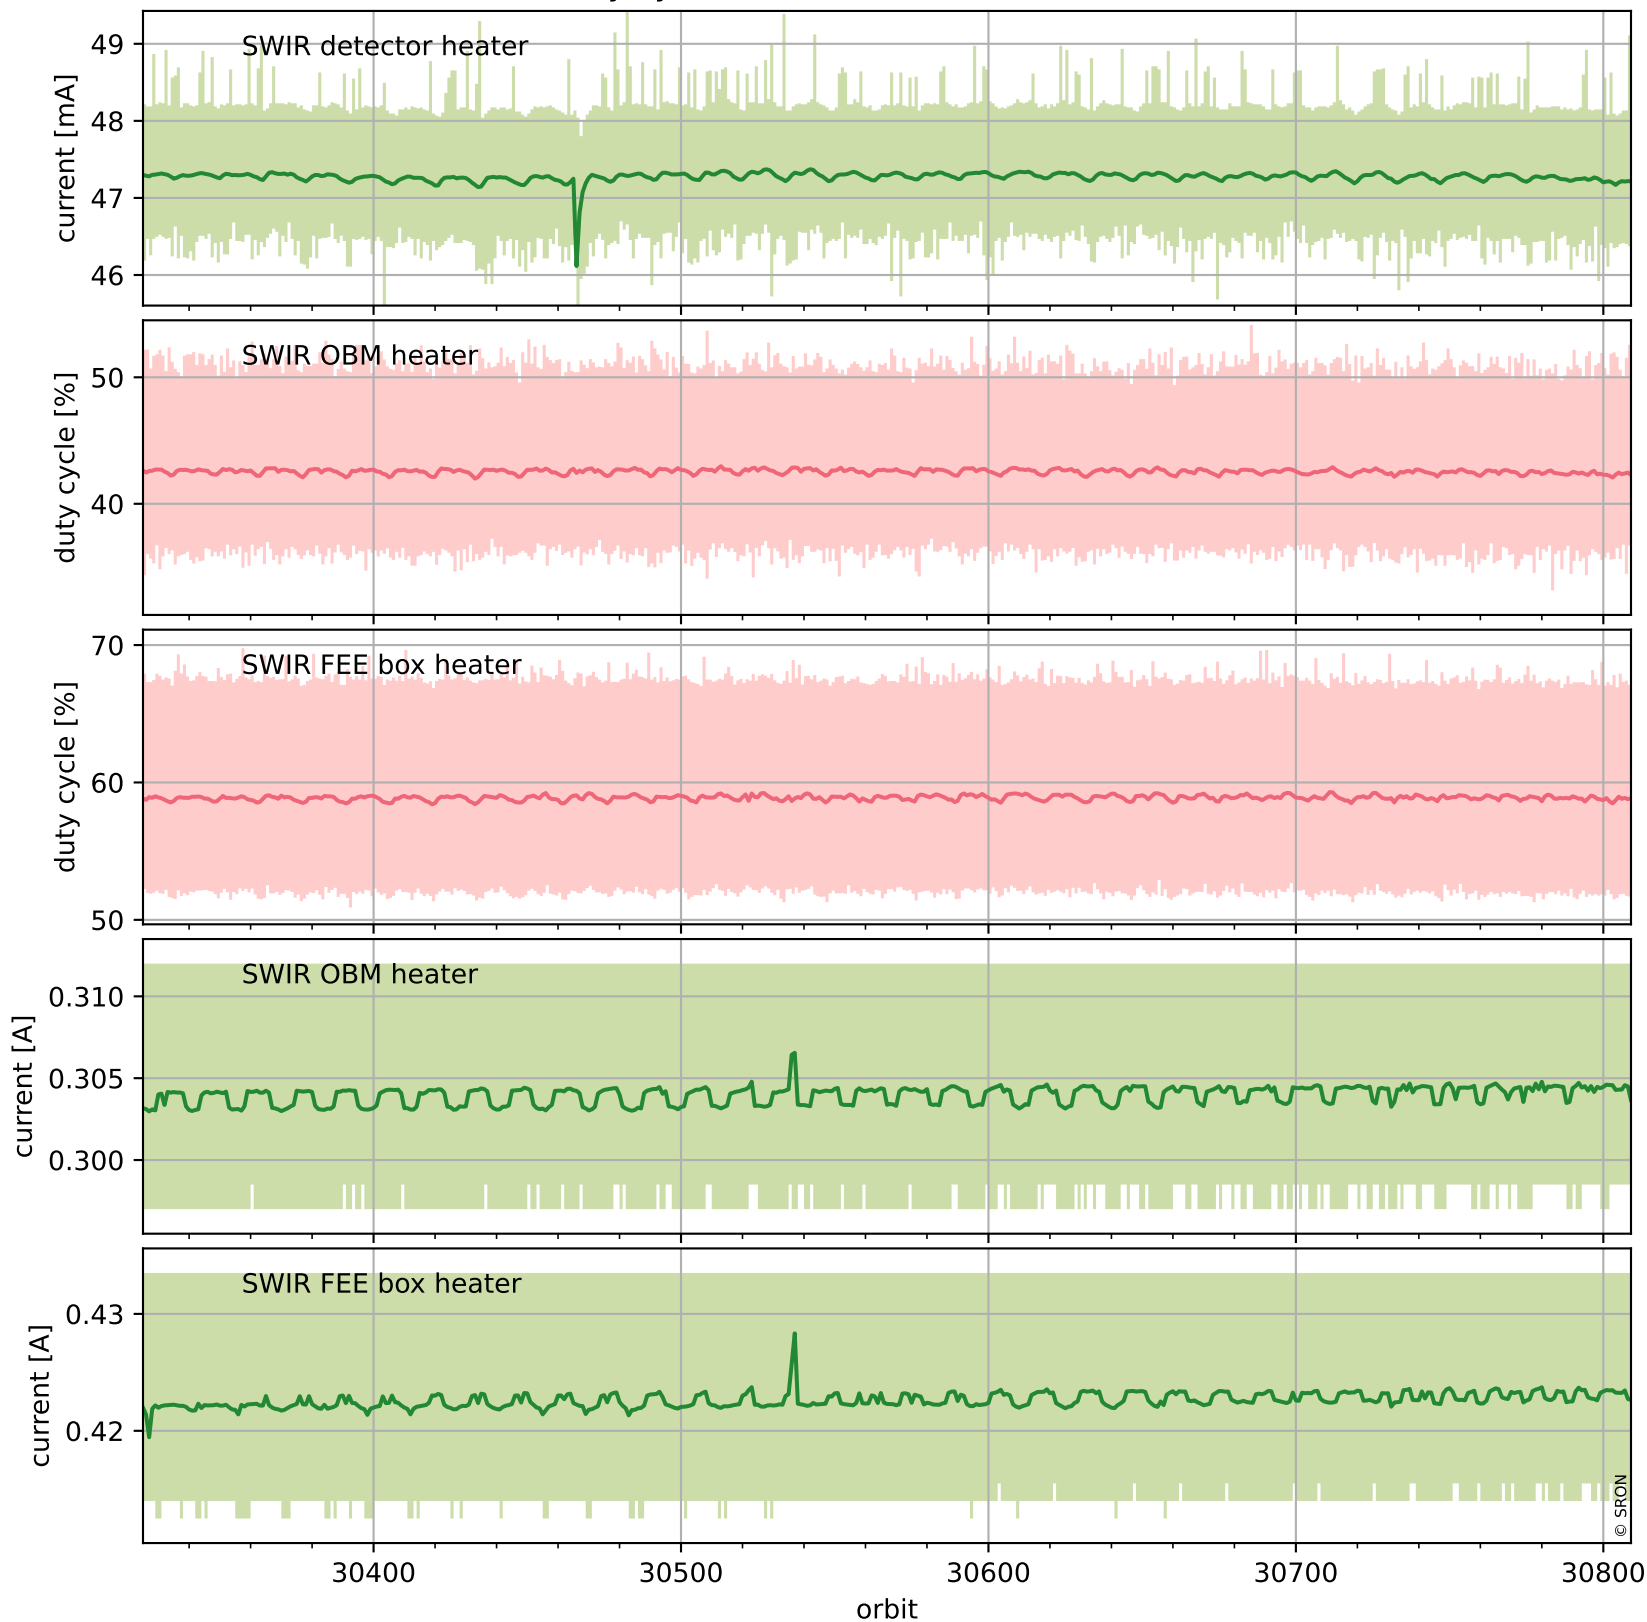

Tropomi SWIR housekeeping data

orbits : [30796, 30809]
coverage : 2023-09-23 / 2023-09-24
created : 2023-09-24T04:21:04

Temperature of sensors relevant for SWIR (one day)

Tropomi SWIR housekeeping data

orbits : [30325, 30809]
coverage : 2023-08-20 / 2023-09-24
created : 2023-09-24T04:21:05

Temperature of sensors relevant for SWIR (last month)

Tropomi SWIR housekeeping data

orbits : [30796, 30809]
coverage : 2023-09-23 / 2023-09-24
created : 2023-09-24T04:21:05

Current and duty cycle of 3 heaters relevant for SWIR (one day)

Tropomi SWIR housekeeping data

orbits : [30325, 30809]
coverage : 2023-08-20 / 2023-09-24
created : 2023-09-24T04:21:05

Current and duty cycle of 3 heaters relevant for SWIR (last month)

Tropomi SWIR housekeeping data

orbits : [30796, 30809]
coverage : 2023-09-23 / 2023-09-24
created : 2023-09-24T04:21:06

Temperature of sensors at the SWIR front-end electronics (one day)

Tropomi SWIR housekeeping data

orbits : [30325, 30809]
coverage : 2023-08-20 / 2023-09-24
created : 2023-09-24T04:21:06