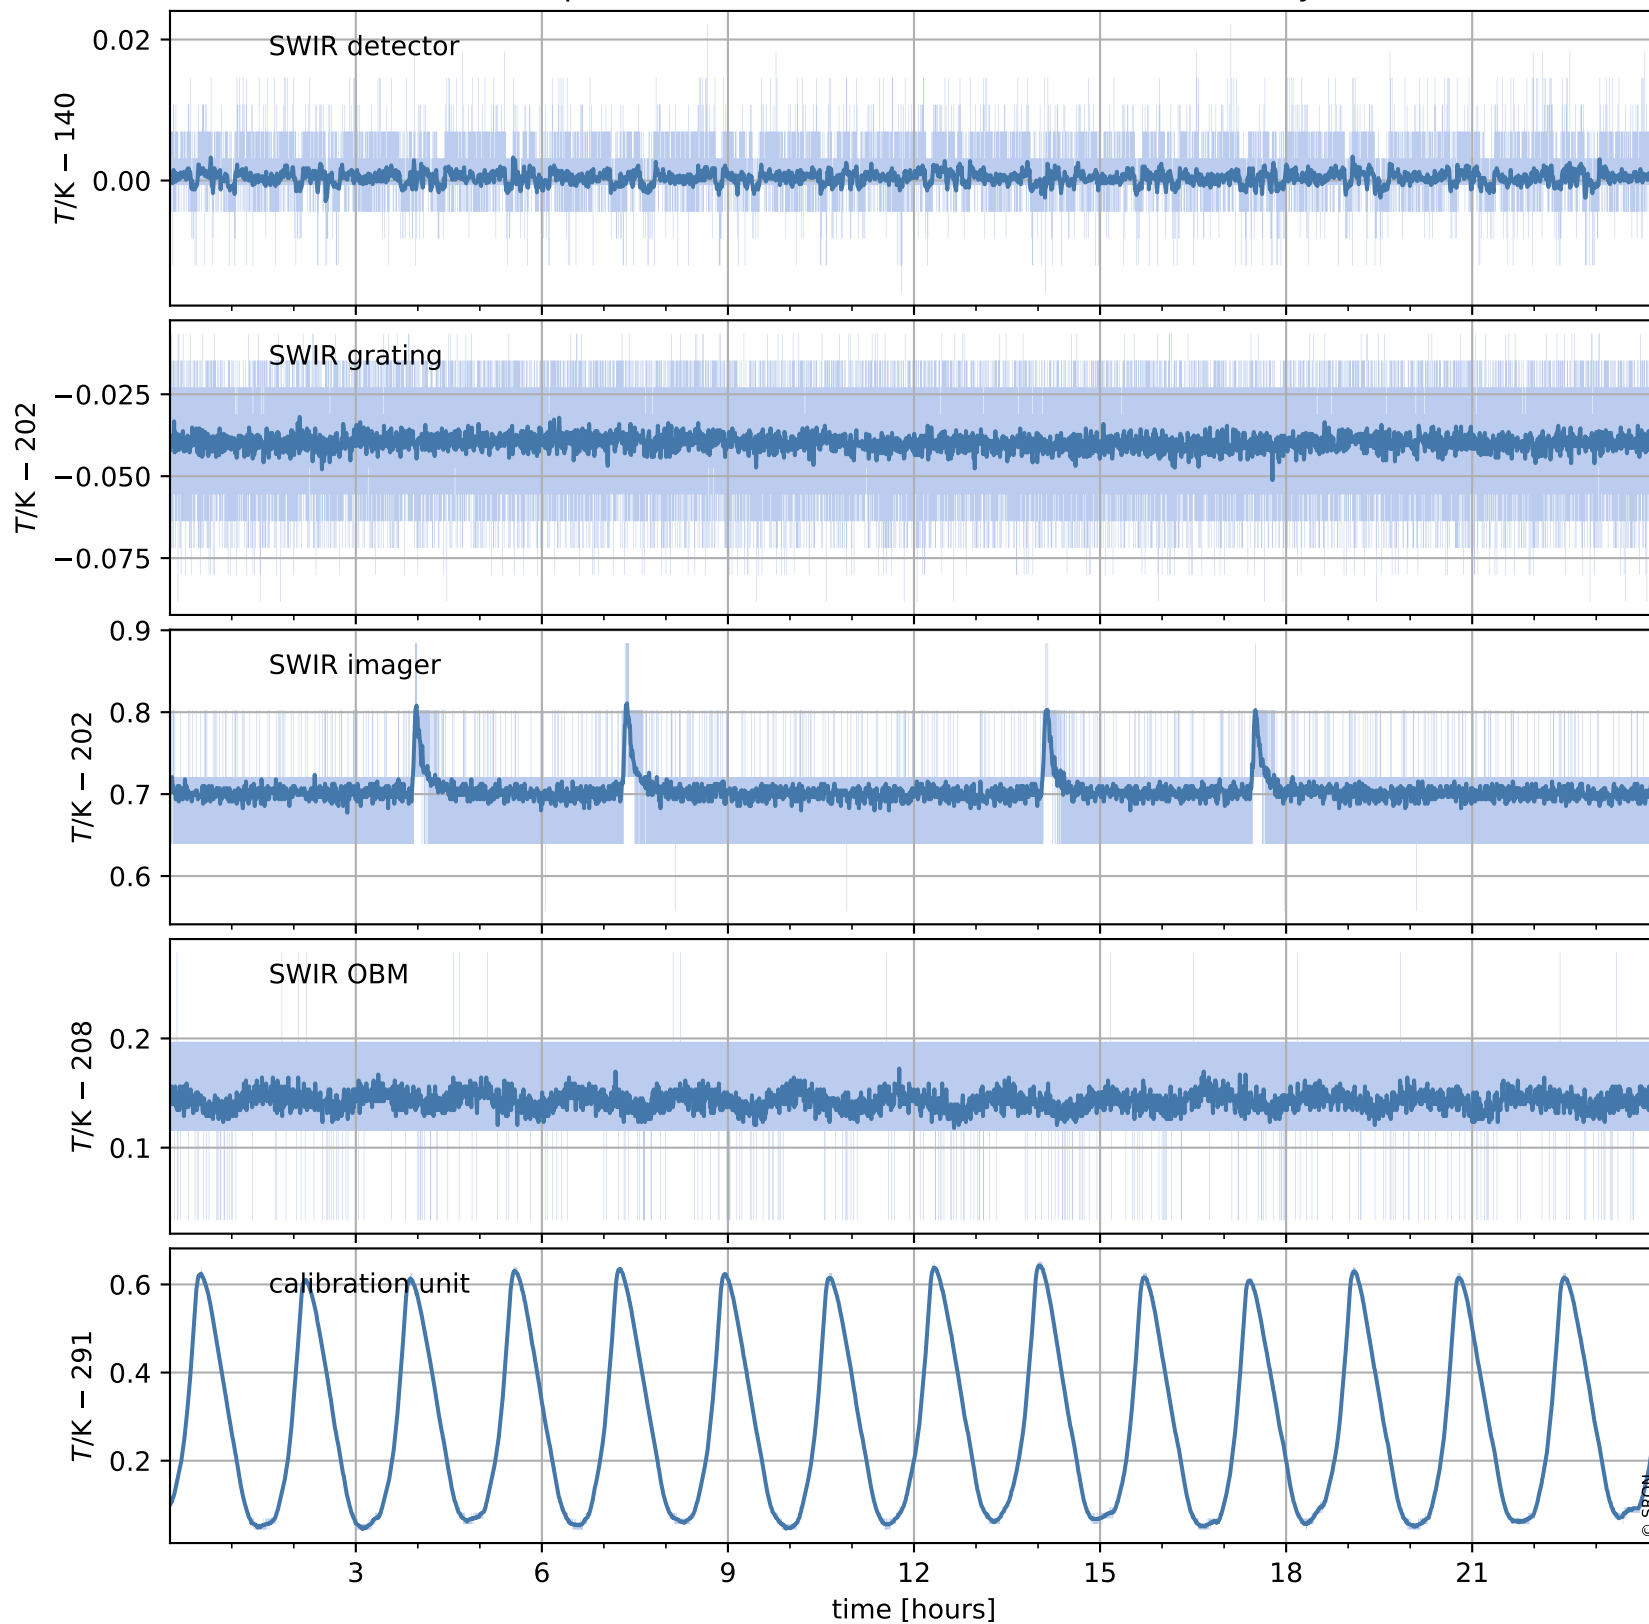

Tropomi SWIR housekeeping data

orbits : [30796, 30809]
coverage : 2023-09-23 / 2023-09-24
created : 2023-09-24T04:21:04

Temperature of sensors relevant for SWIR (one day)

Tropomi SWIR housekeeping data

orbits : [30325, 30809]
coverage : 2023-08-20 / 2023-09-24
created : 2023-09-24T04:21:05

Temperature of sensors relevant for SWIR (last month)

Tropomi SWIR housekeeping data

orbits : [30796, 30809]
coverage : 2023-09-23 / 2023-09-24
created : 2023-09-24T04:21:05

Current and duty cycle of 3 heaters relevant for SWIR (one day)

Tropomi SWIR housekeeping data

orbits : [30325, 30809]
coverage : 2023-08-20 / 2023-09-24
created : 2023-09-24T04:21:05

Current and duty cycle of 3 heaters relevant for SWIR (last month)

Tropomi SWIR housekeeping data

orbits : [30796, 30809]
coverage : 2023-09-23 / 2023-09-24
created : 2023-09-24T04:21:06

Temperature of sensors at the SWIR front-end electronics (one day)

Tropomi SWIR housekeeping data

orbits : [30325, 30809]
coverage : 2023-08-20 / 2023-09-24
created : 2023-09-24T04:21:06