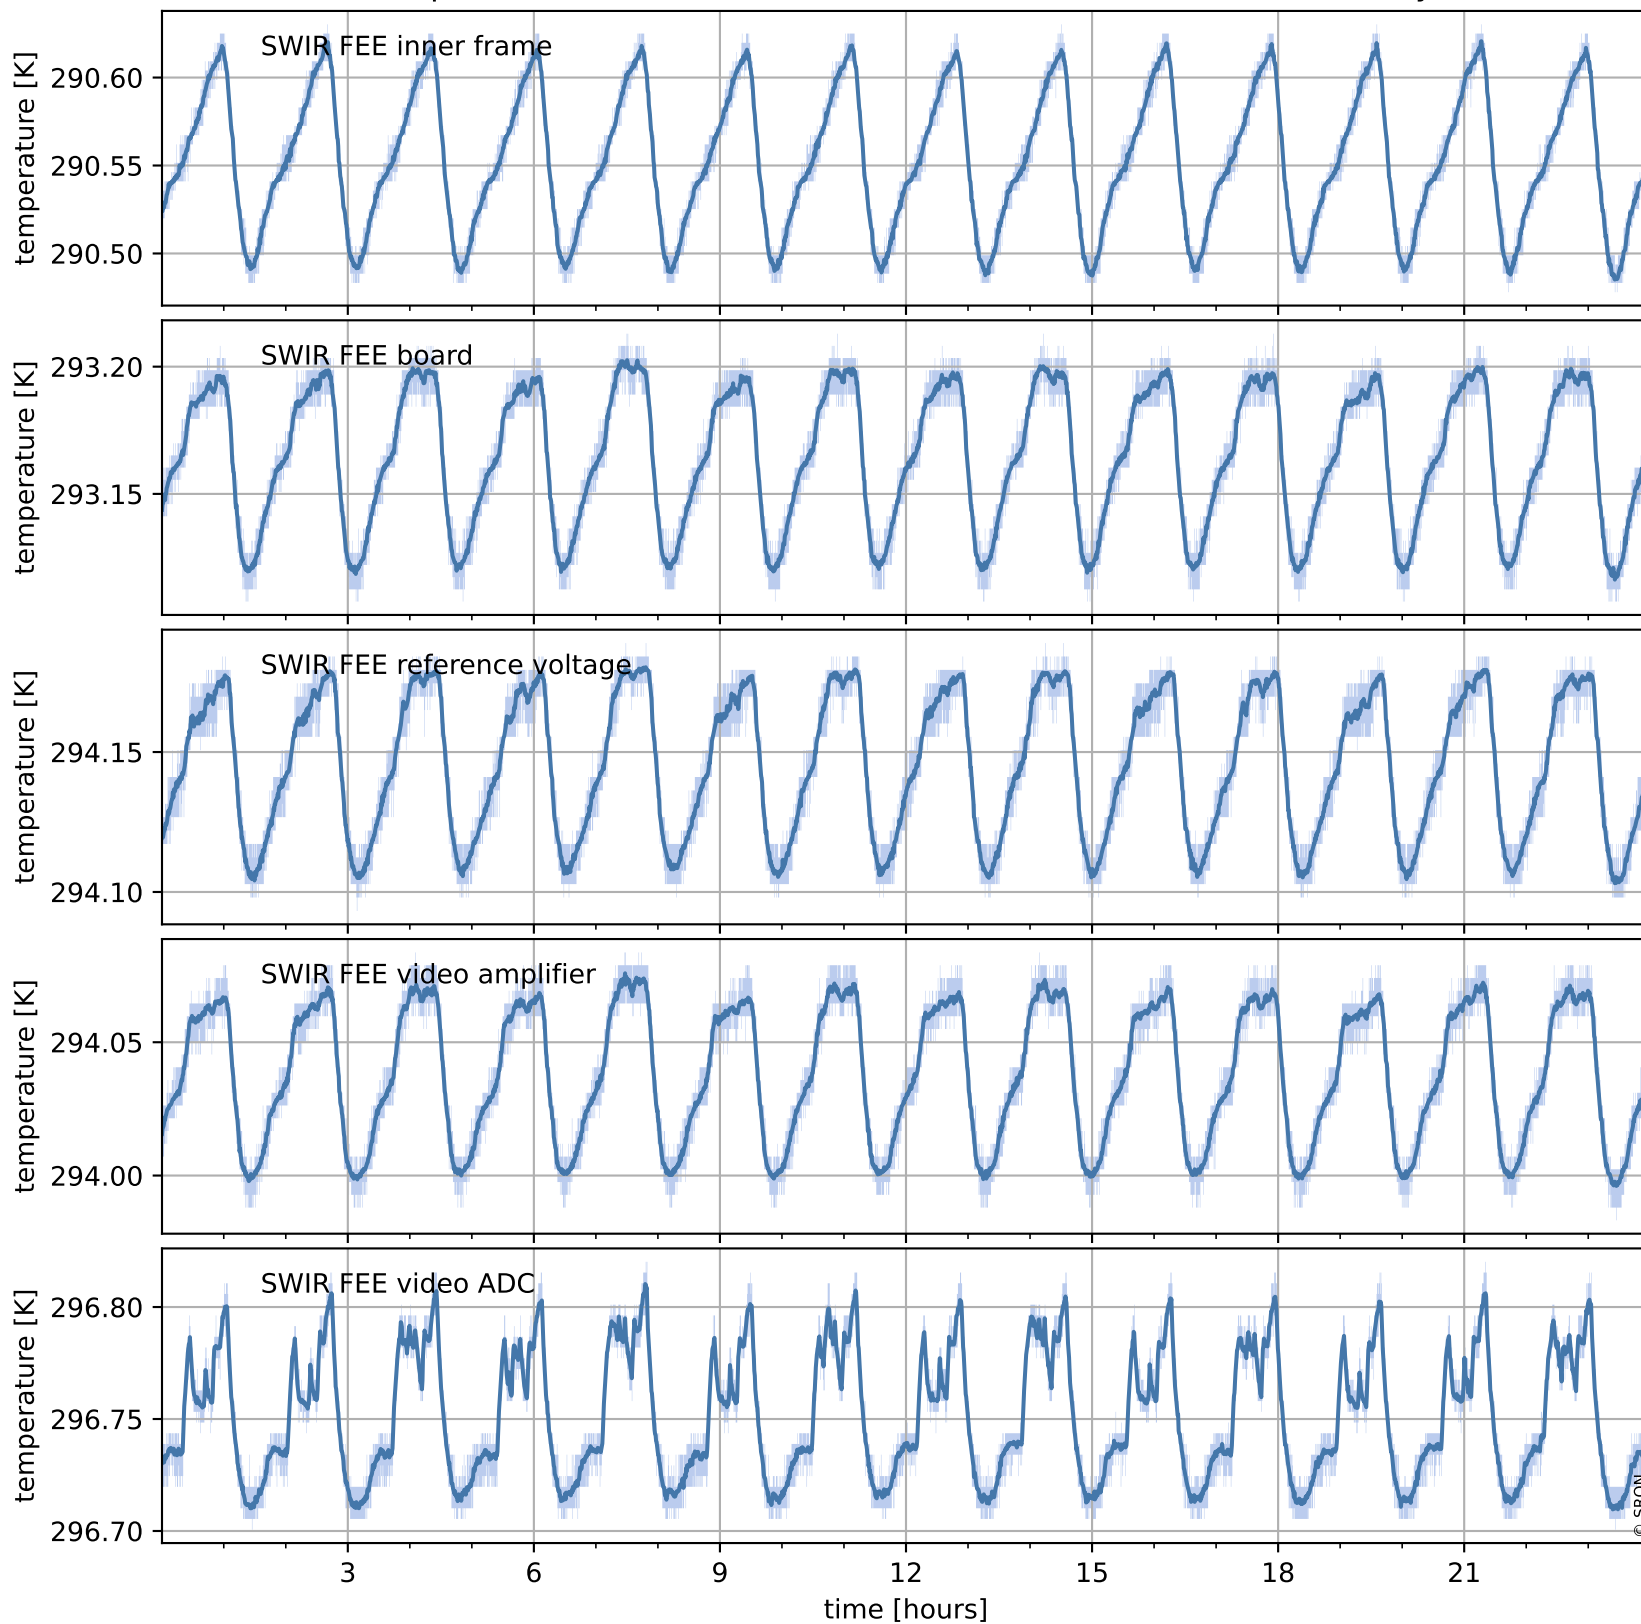

Tropomi SWIR housekeeping data

orbits : [30796, 30809]
coverage : 2023-09-23 / 2023-09-24
created : 2023-09-24T04:21:04

Temperature of sensors relevant for SWIR (one day)

Tropomi SWIR housekeeping data

orbits : [30325, 30809]
coverage : 2023-08-20 / 2023-09-24
created : 2023-09-24T04:21:05

Temperature of sensors relevant for SWIR (last month)

Tropomi SWIR housekeeping data

orbits : [30796, 30809]
coverage : 2023-09-23 / 2023-09-24
created : 2023-09-24T04:21:05

Current and duty cycle of 3 heaters relevant for SWIR (one day)

Tropomi SWIR housekeeping data

orbits : [30325, 30809]
coverage : 2023-08-20 / 2023-09-24
created : 2023-09-24T04:21:05

Current and duty cycle of 3 heaters relevant for SWIR (last month)

Tropomi SWIR housekeeping data

orbits : [30796, 30809]
coverage : 2023-09-23 / 2023-09-24
created : 2023-09-24T04:21:06

Temperature of sensors at the SWIR front-end electronics (one day)

Tropomi SWIR housekeeping data

orbits : [30325, 30809]
coverage : 2023-08-20 / 2023-09-24
created : 2023-09-24T04:21:06