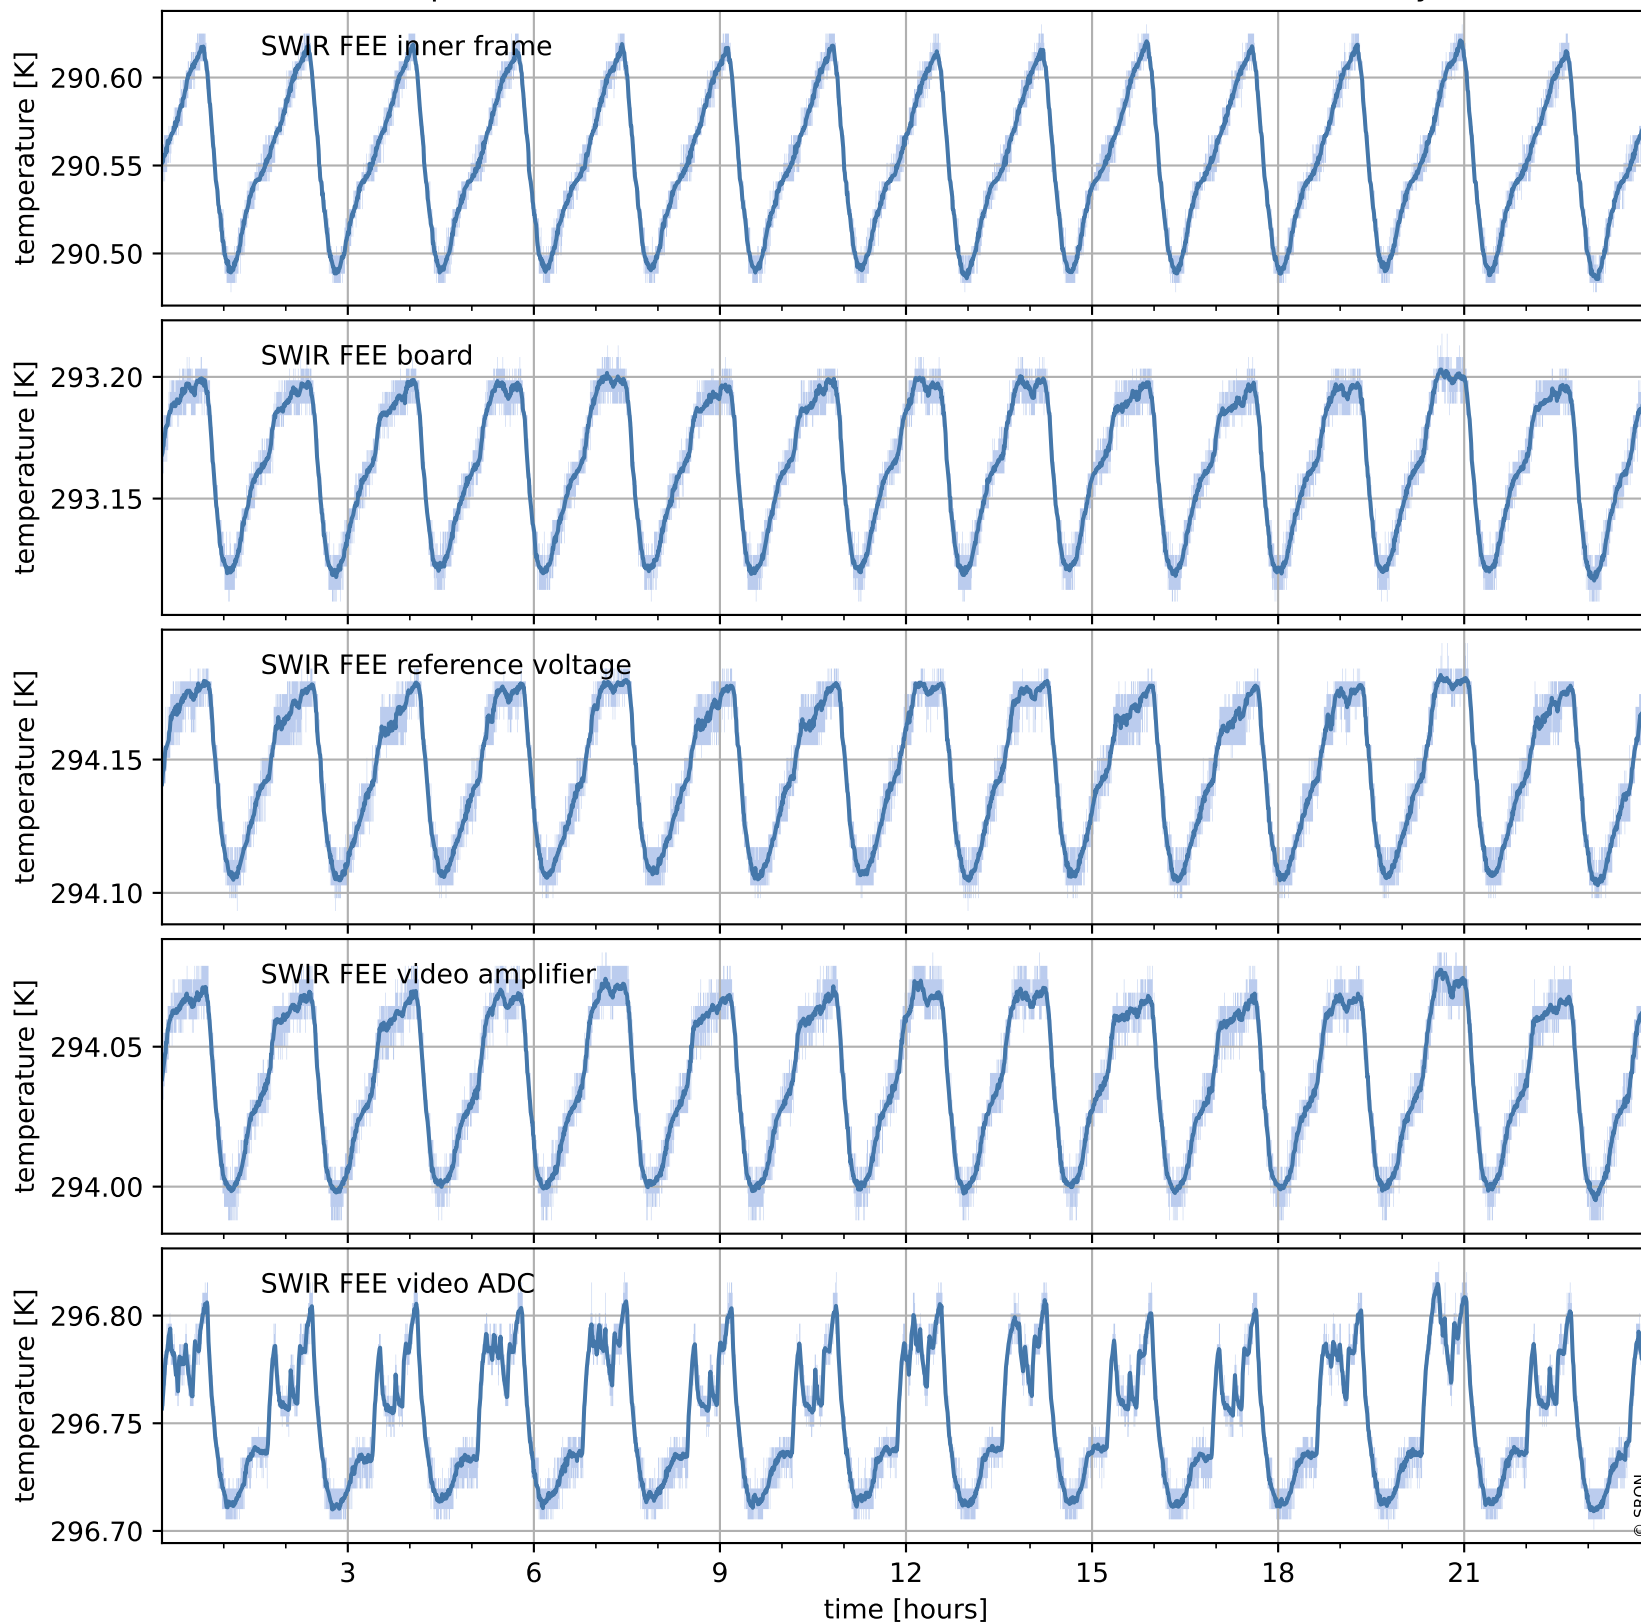

Tropomi SWIR housekeeping data

orbits : [30810, 30823]
coverage : 2023-09-24 / 2023-09-25
created : 2023-09-25T04:21:04

Temperature of sensors relevant for SWIR (one day)

Tropomi SWIR housekeeping data

orbits : [30339, 30823]
coverage : 2023-08-21 / 2023-09-25
created : 2023-09-25T04:21:04

Temperature of sensors relevant for SWIR (last month)

Tropomi SWIR housekeeping data

orbits : [30810, 30823]
coverage : 2023-09-24 / 2023-09-25
created : 2023-09-25T04:21:04

Current and duty cycle of 3 heaters relevant for SWIR (one day)

Tropomi SWIR housekeeping data

orbits : [30339, 30823]
coverage : 2023-08-21 / 2023-09-25
created : 2023-09-25T04:21:05

Current and duty cycle of 3 heaters relevant for SWIR (last month)

Tropomi SWIR housekeeping data

orbits : [30810, 30823]
coverage : 2023-09-24 / 2023-09-25
created : 2023-09-25T04:21:05

Temperature of sensors at the SWIR front-end electronics (one day)

Tropomi SWIR housekeeping data

orbits : [30339, 30823]
coverage : 2023-08-21 / 2023-09-25
created : 2023-09-25T04:21:05