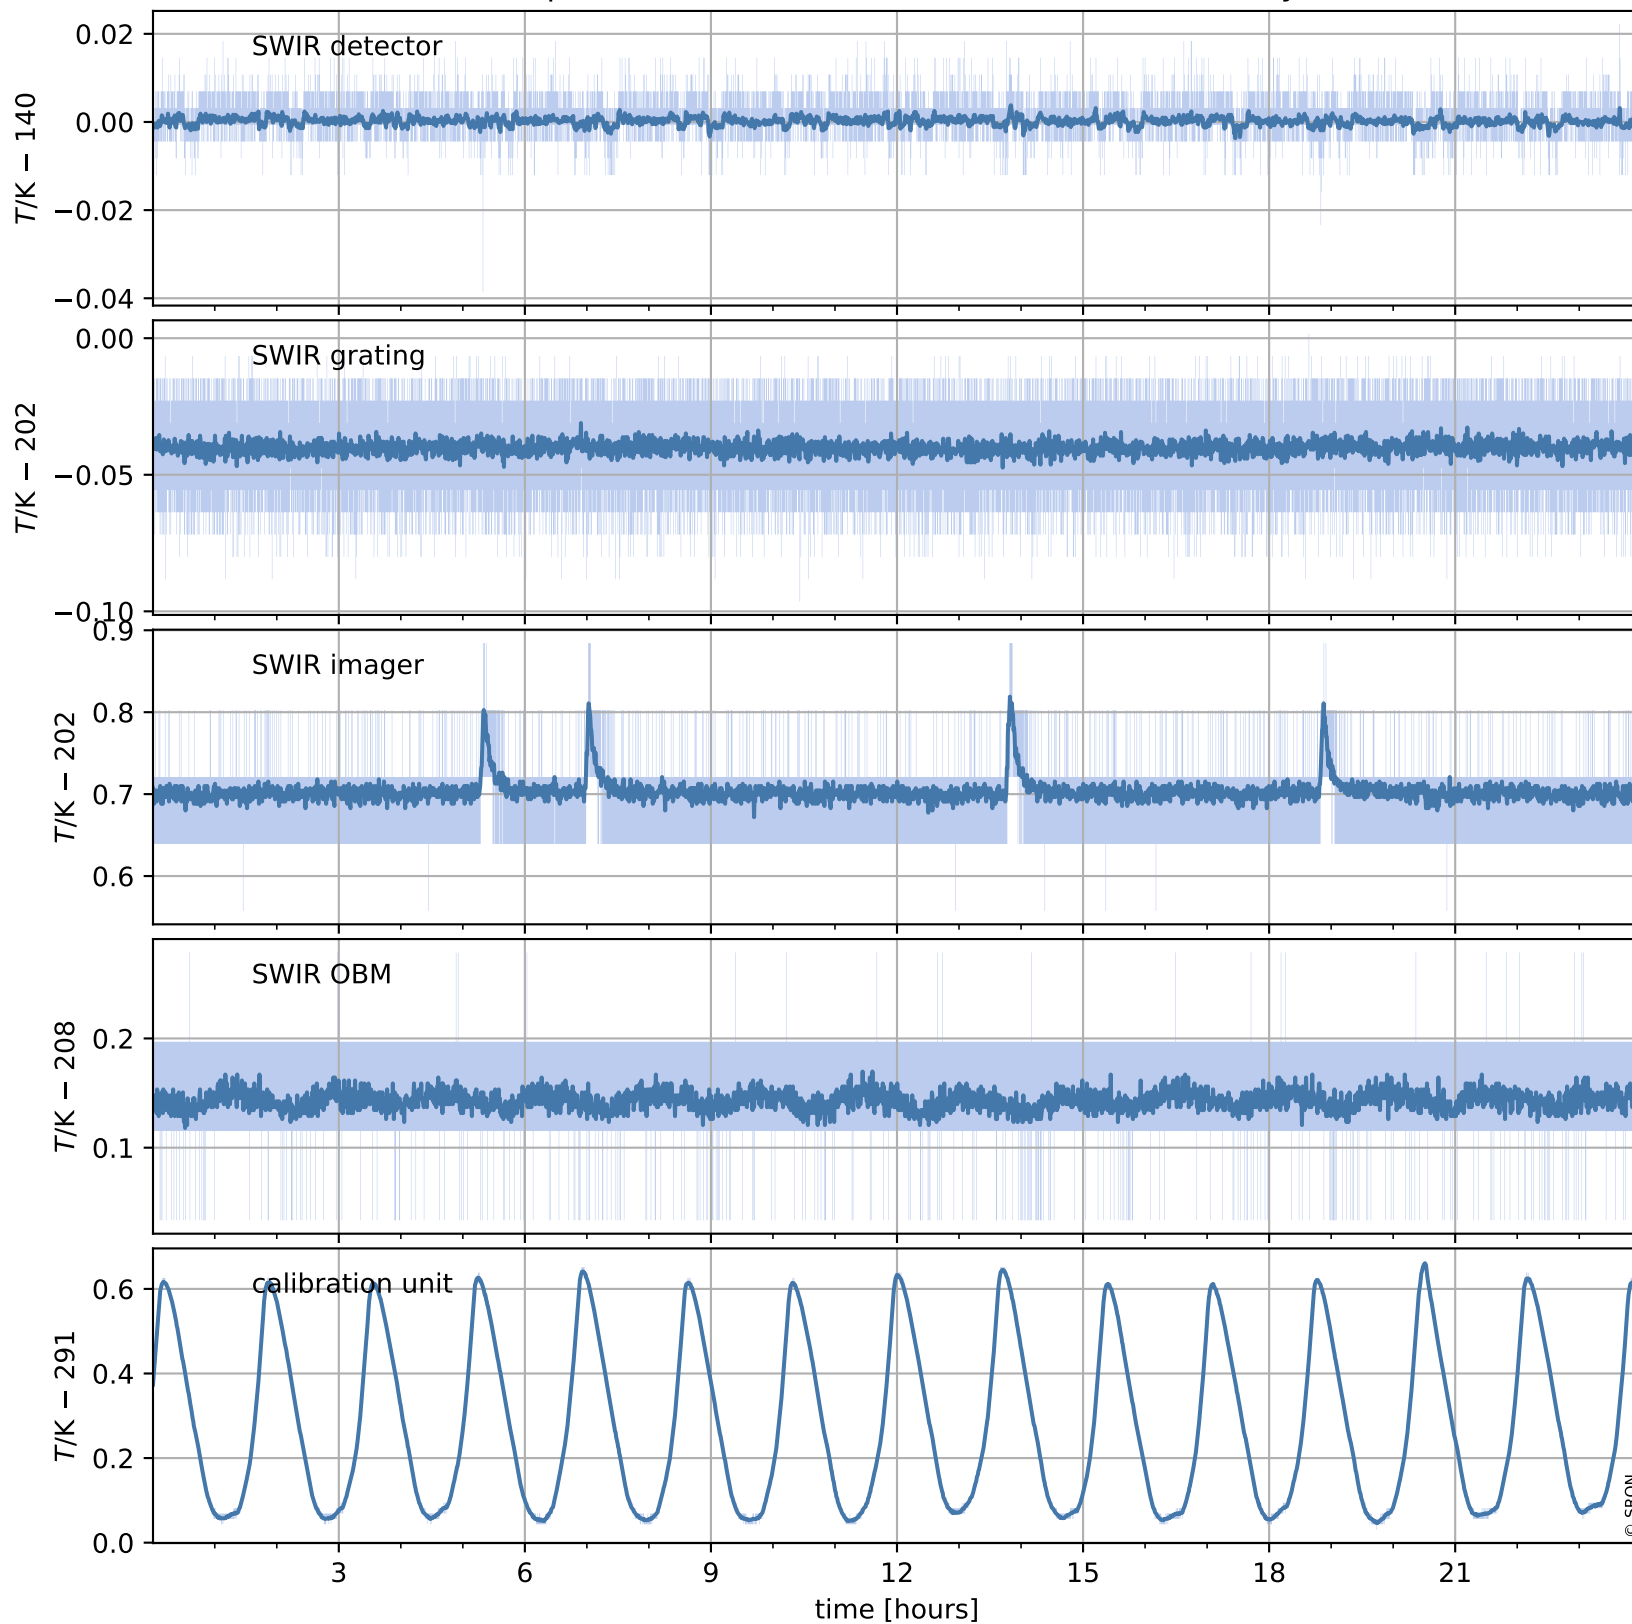

Tropomi SWIR housekeeping data

orbits : [30810, 30823]
coverage : 2023-09-24 / 2023-09-25
created : 2023-09-25T04:21:04

Temperature of sensors relevant for SWIR (one day)

Tropomi SWIR housekeeping data

orbits : [30339, 30823]
coverage : 2023-08-21 / 2023-09-25
created : 2023-09-25T04:21:04

Temperature of sensors relevant for SWIR (last month)

Tropomi SWIR housekeeping data

orbits : [30810, 30823]
coverage : 2023-09-24 / 2023-09-25
created : 2023-09-25T04:21:04

Current and duty cycle of 3 heaters relevant for SWIR (one day)

Tropomi SWIR housekeeping data

orbits : [30339, 30823]
coverage : 2023-08-21 / 2023-09-25
created : 2023-09-25T04:21:05

Current and duty cycle of 3 heaters relevant for SWIR (last month)

Tropomi SWIR housekeeping data