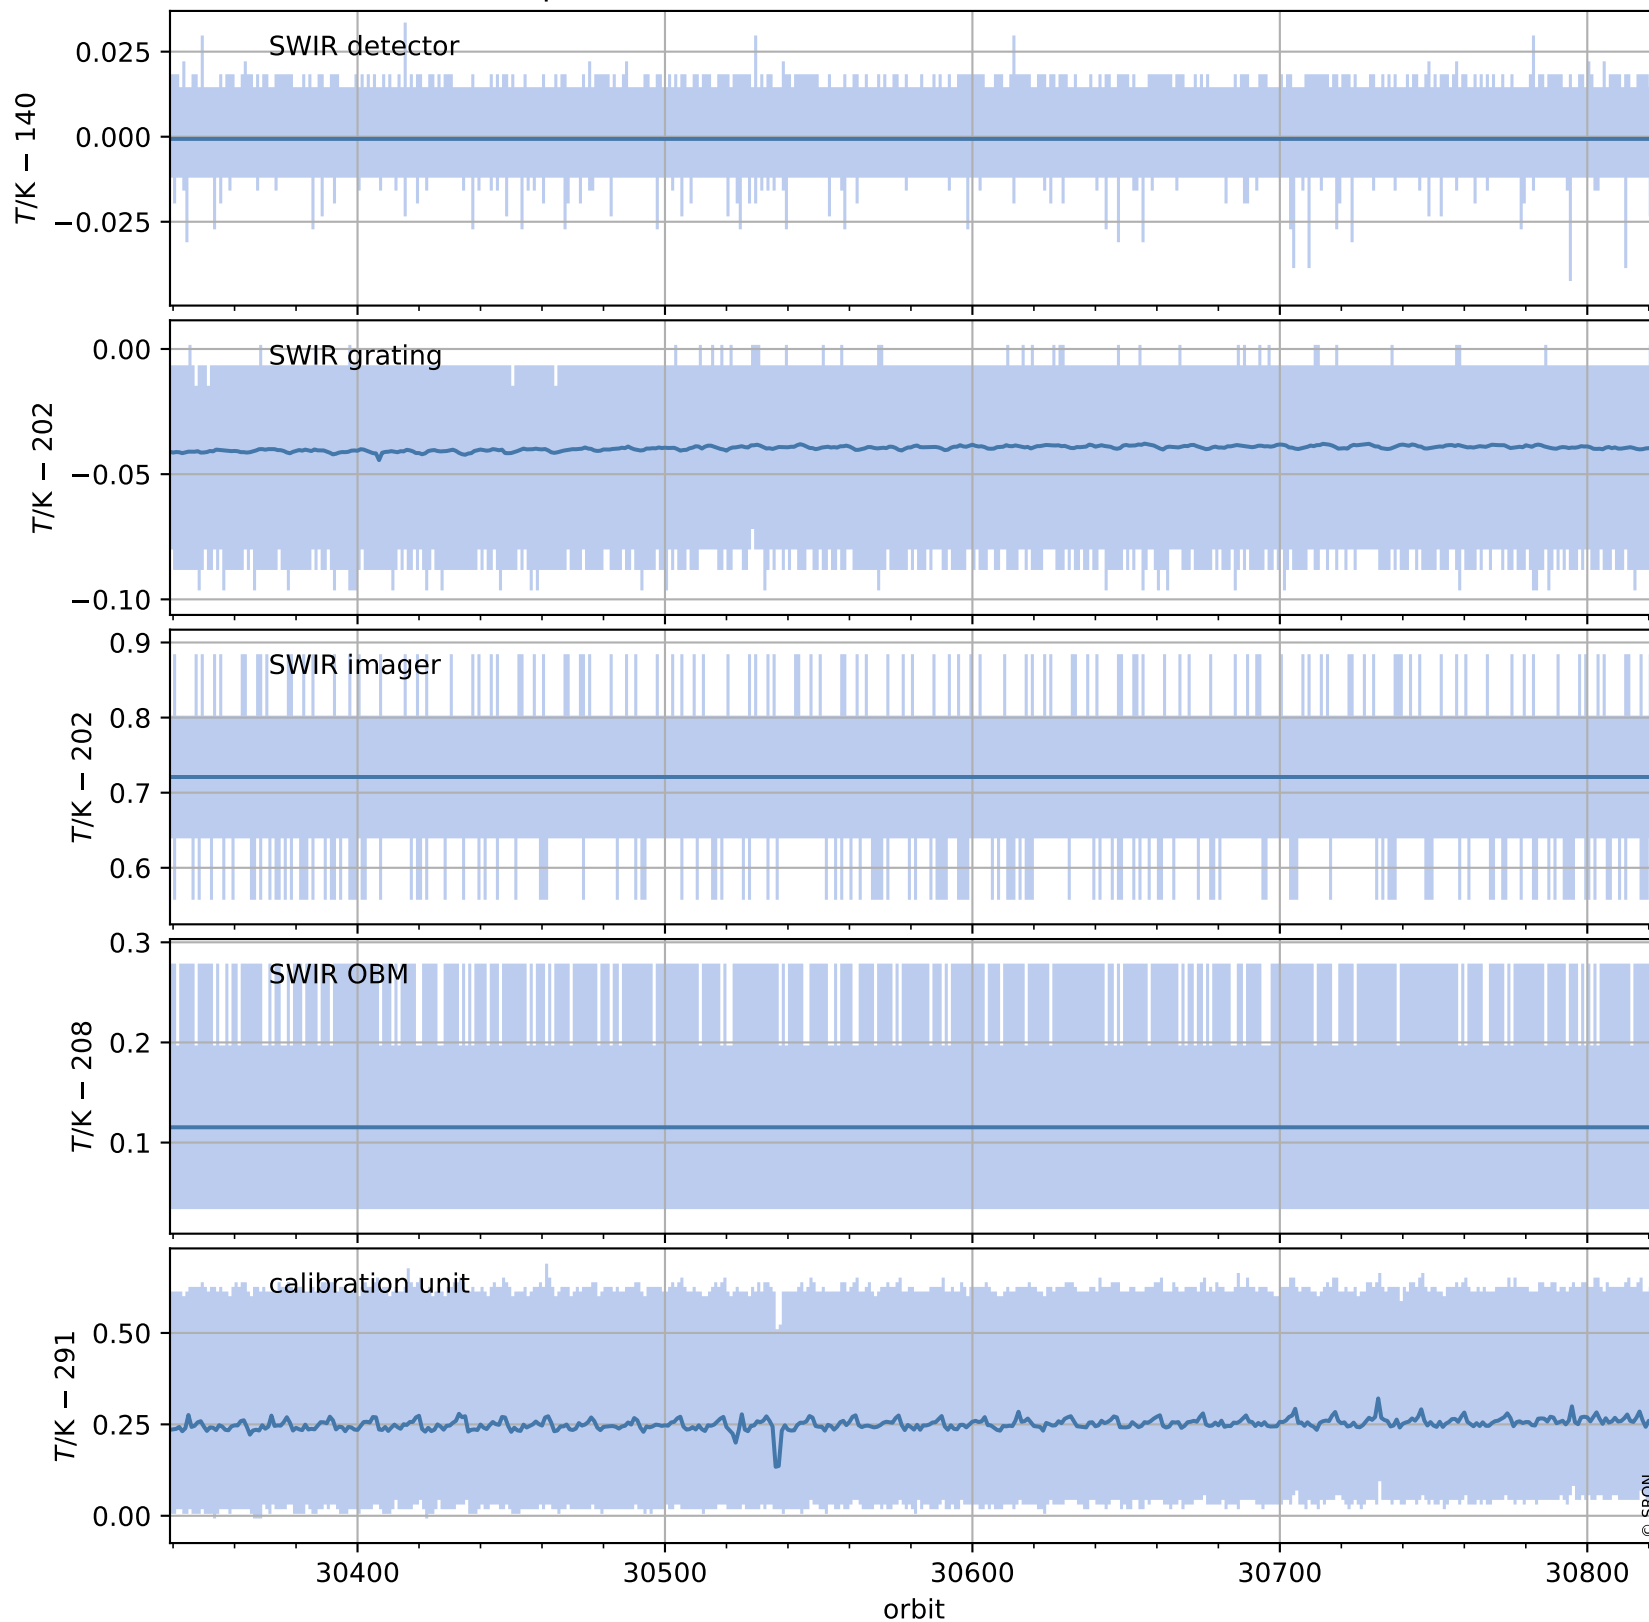

Tropomi SWIR housekeeping data

orbits : [30810, 30823]
coverage : 2023-09-24 / 2023-09-25
created : 2023-09-25T04:21:04

Temperature of sensors relevant for SWIR (one day)

Tropomi SWIR housekeeping data

orbits : [30339, 30823]
coverage : 2023-08-21 / 2023-09-25
created : 2023-09-25T04:21:04

Temperature of sensors relevant for SWIR (last month)

Tropomi SWIR housekeeping data

orbits : [30810, 30823]
coverage : 2023-09-24 / 2023-09-25
created : 2023-09-25T04:21:04

Current and duty cycle of 3 heaters relevant for SWIR (one day)

Tropomi SWIR housekeeping data

orbits : [30339, 30823]
coverage : 2023-08-21 / 2023-09-25
created : 2023-09-25T04:21:05

Current and duty cycle of 3 heaters relevant for SWIR (last month)

Tropomi SWIR housekeeping data

orbits : [30810, 30823]
coverage : 2023-09-24 / 2023-09-25
created : 2023-09-25T04:21:05

Temperature of sensors at the SWIR front-end electronics (one day)

Tropomi SWIR housekeeping data

orbits : [30339, 30823]
coverage : 2023-08-21 / 2023-09-25
created : 2023-09-25T04:21:05