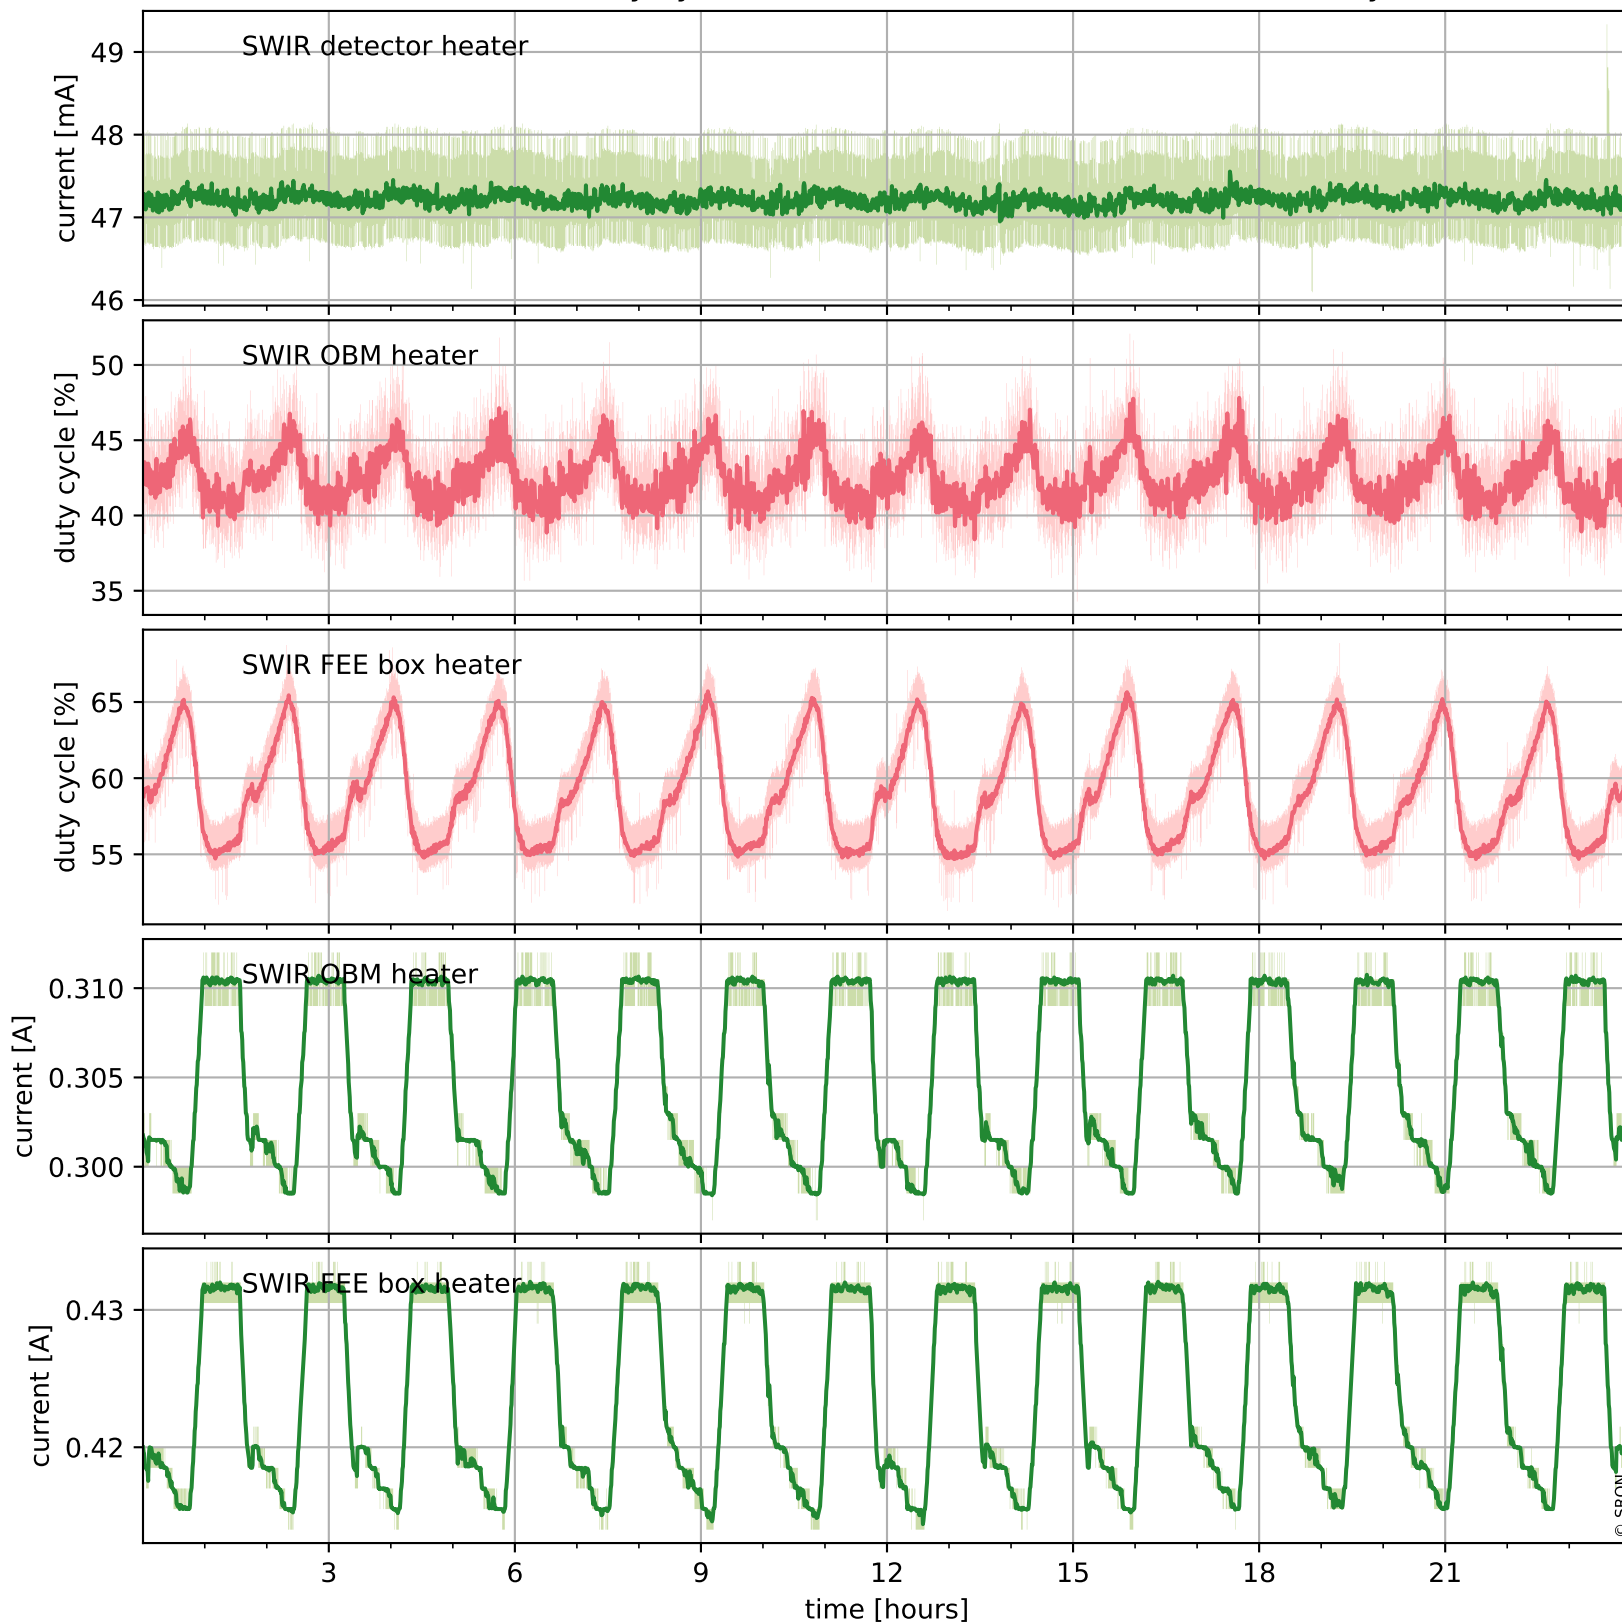

Tropomi SWIR housekeeping data

orbits : [30810, 30823]
coverage : 2023-09-24 / 2023-09-25
created : 2023-09-25T04:21:04

Temperature of sensors relevant for SWIR (one day)

Tropomi SWIR housekeeping data

orbits : [30339, 30823]
coverage : 2023-08-21 / 2023-09-25
created : 2023-09-25T04:21:04

Temperature of sensors relevant for SWIR (last month)

Tropomi SWIR housekeeping data

orbits : [30810, 30823]
coverage : 2023-09-24 / 2023-09-25
created : 2023-09-25T04:21:04

Current and duty cycle of 3 heaters relevant for SWIR (one day)

Tropomi SWIR housekeeping data

orbits : [30339, 30823]
coverage : 2023-08-21 / 2023-09-25
created : 2023-09-25T04:21:05

Current and duty cycle of 3 heaters relevant for SWIR (last month)

Tropomi SWIR housekeeping data