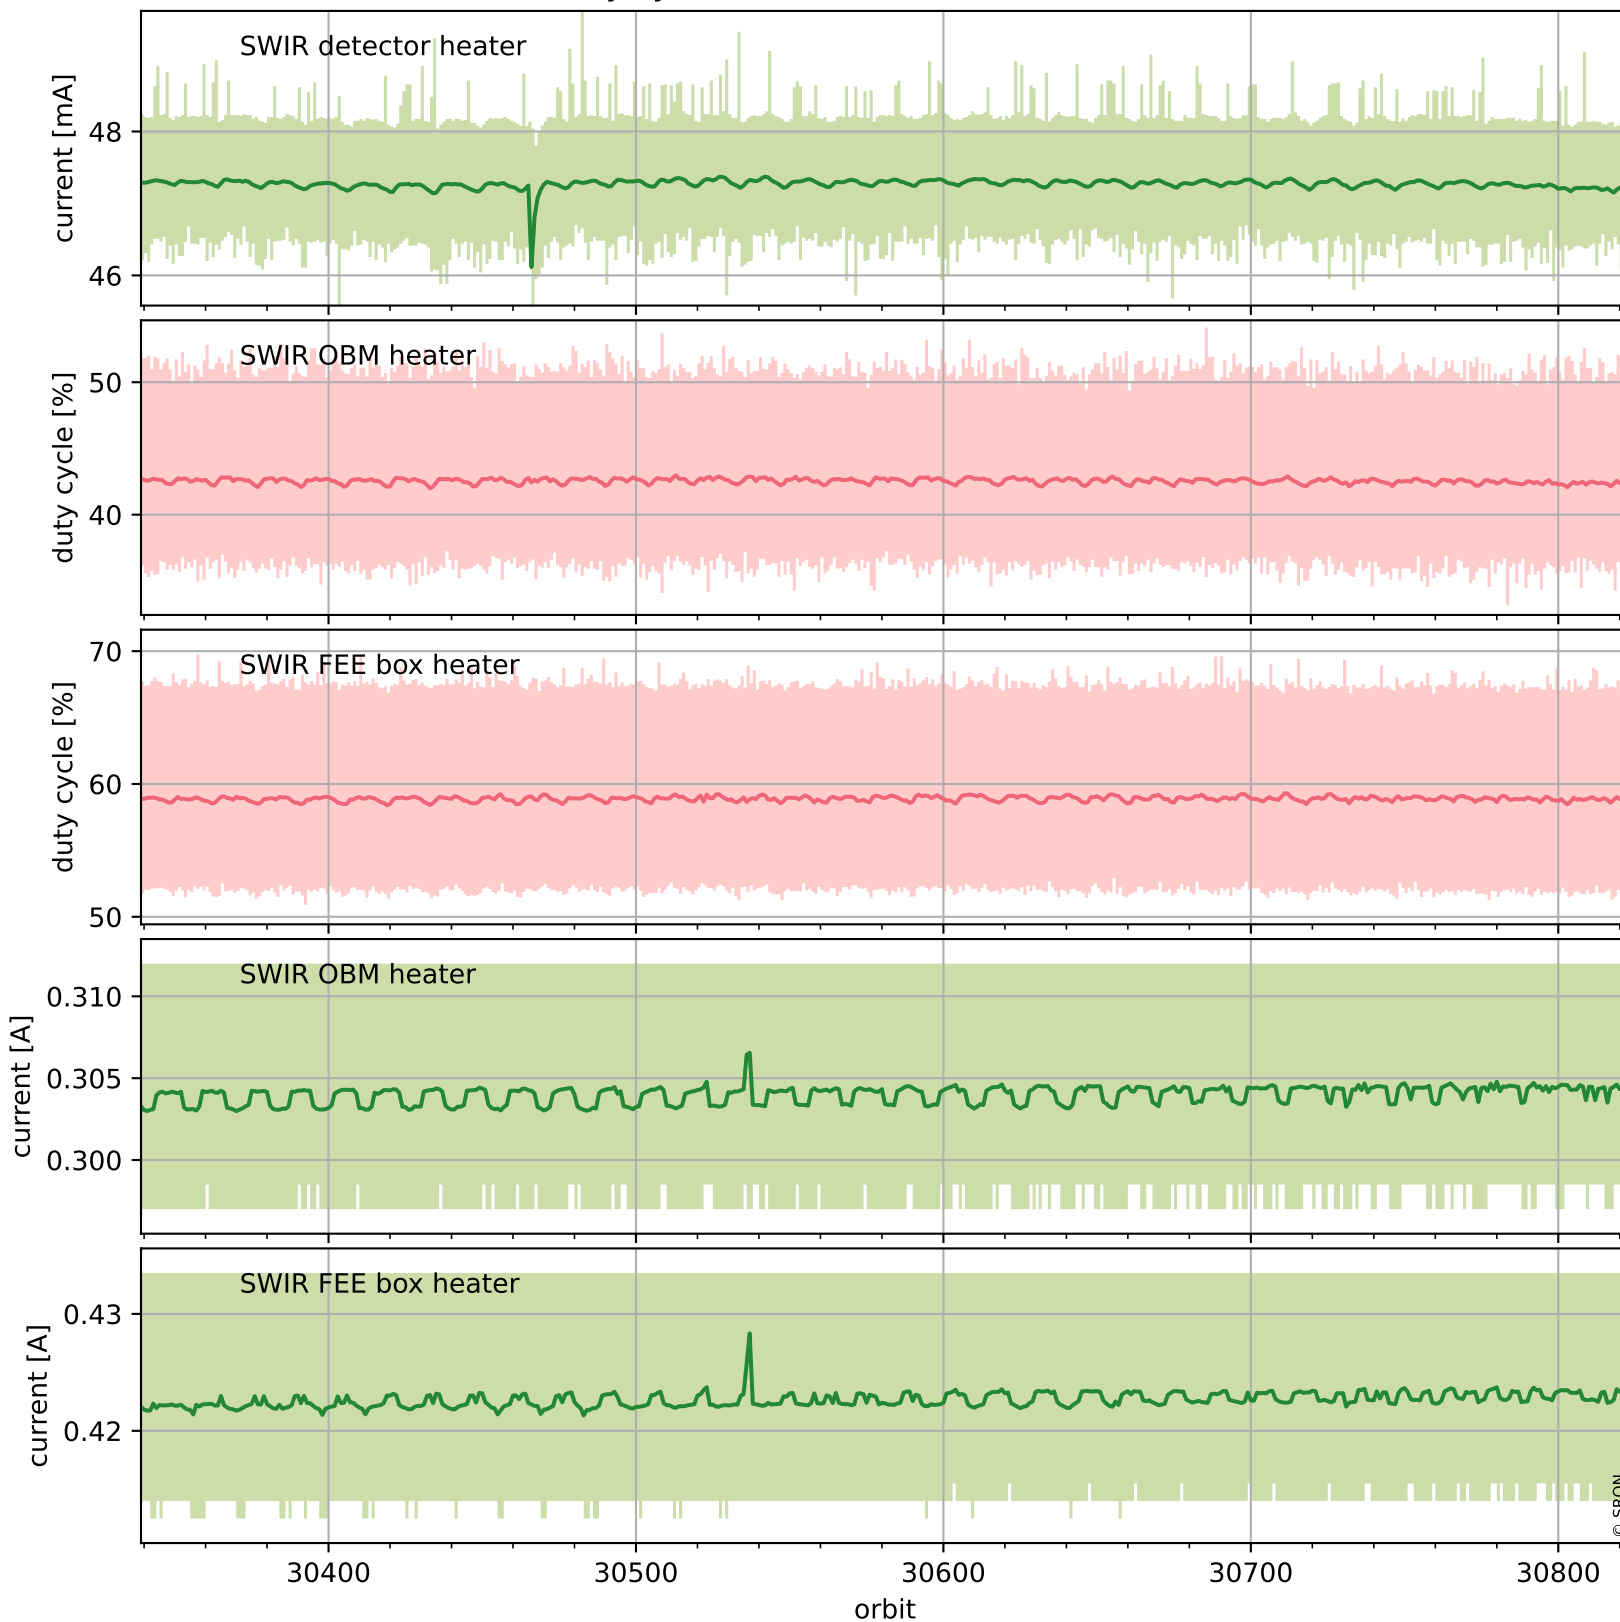

Tropomi SWIR housekeeping data

orbits : [30810, 30823]
coverage : 2023-09-24 / 2023-09-25
created : 2023-09-25T04:21:04

Temperature of sensors relevant for SWIR (one day)

Tropomi SWIR housekeeping data

orbits : [30339, 30823]
coverage : 2023-08-21 / 2023-09-25
created : 2023-09-25T04:21:04

Temperature of sensors relevant for SWIR (last month)

Tropomi SWIR housekeeping data

orbits : [30810, 30823]
coverage : 2023-09-24 / 2023-09-25
created : 2023-09-25T04:21:04

Current and duty cycle of 3 heaters relevant for SWIR (one day)

Tropomi SWIR housekeeping data

orbits : [30339, 30823]
coverage : 2023-08-21 / 2023-09-25
created : 2023-09-25T04:21:05

Current and duty cycle of 3 heaters relevant for SWIR (last month)

Tropomi SWIR housekeeping data

orbits : [30810, 30823]
coverage : 2023-09-24 / 2023-09-25
created : 2023-09-25T04:21:05

Temperature of sensors at the SWIR front-end electronics (one day)

Tropomi SWIR housekeeping data

orbits : [30339, 30823]
coverage : 2023-08-21 / 2023-09-25
created : 2023-09-25T04:21:05