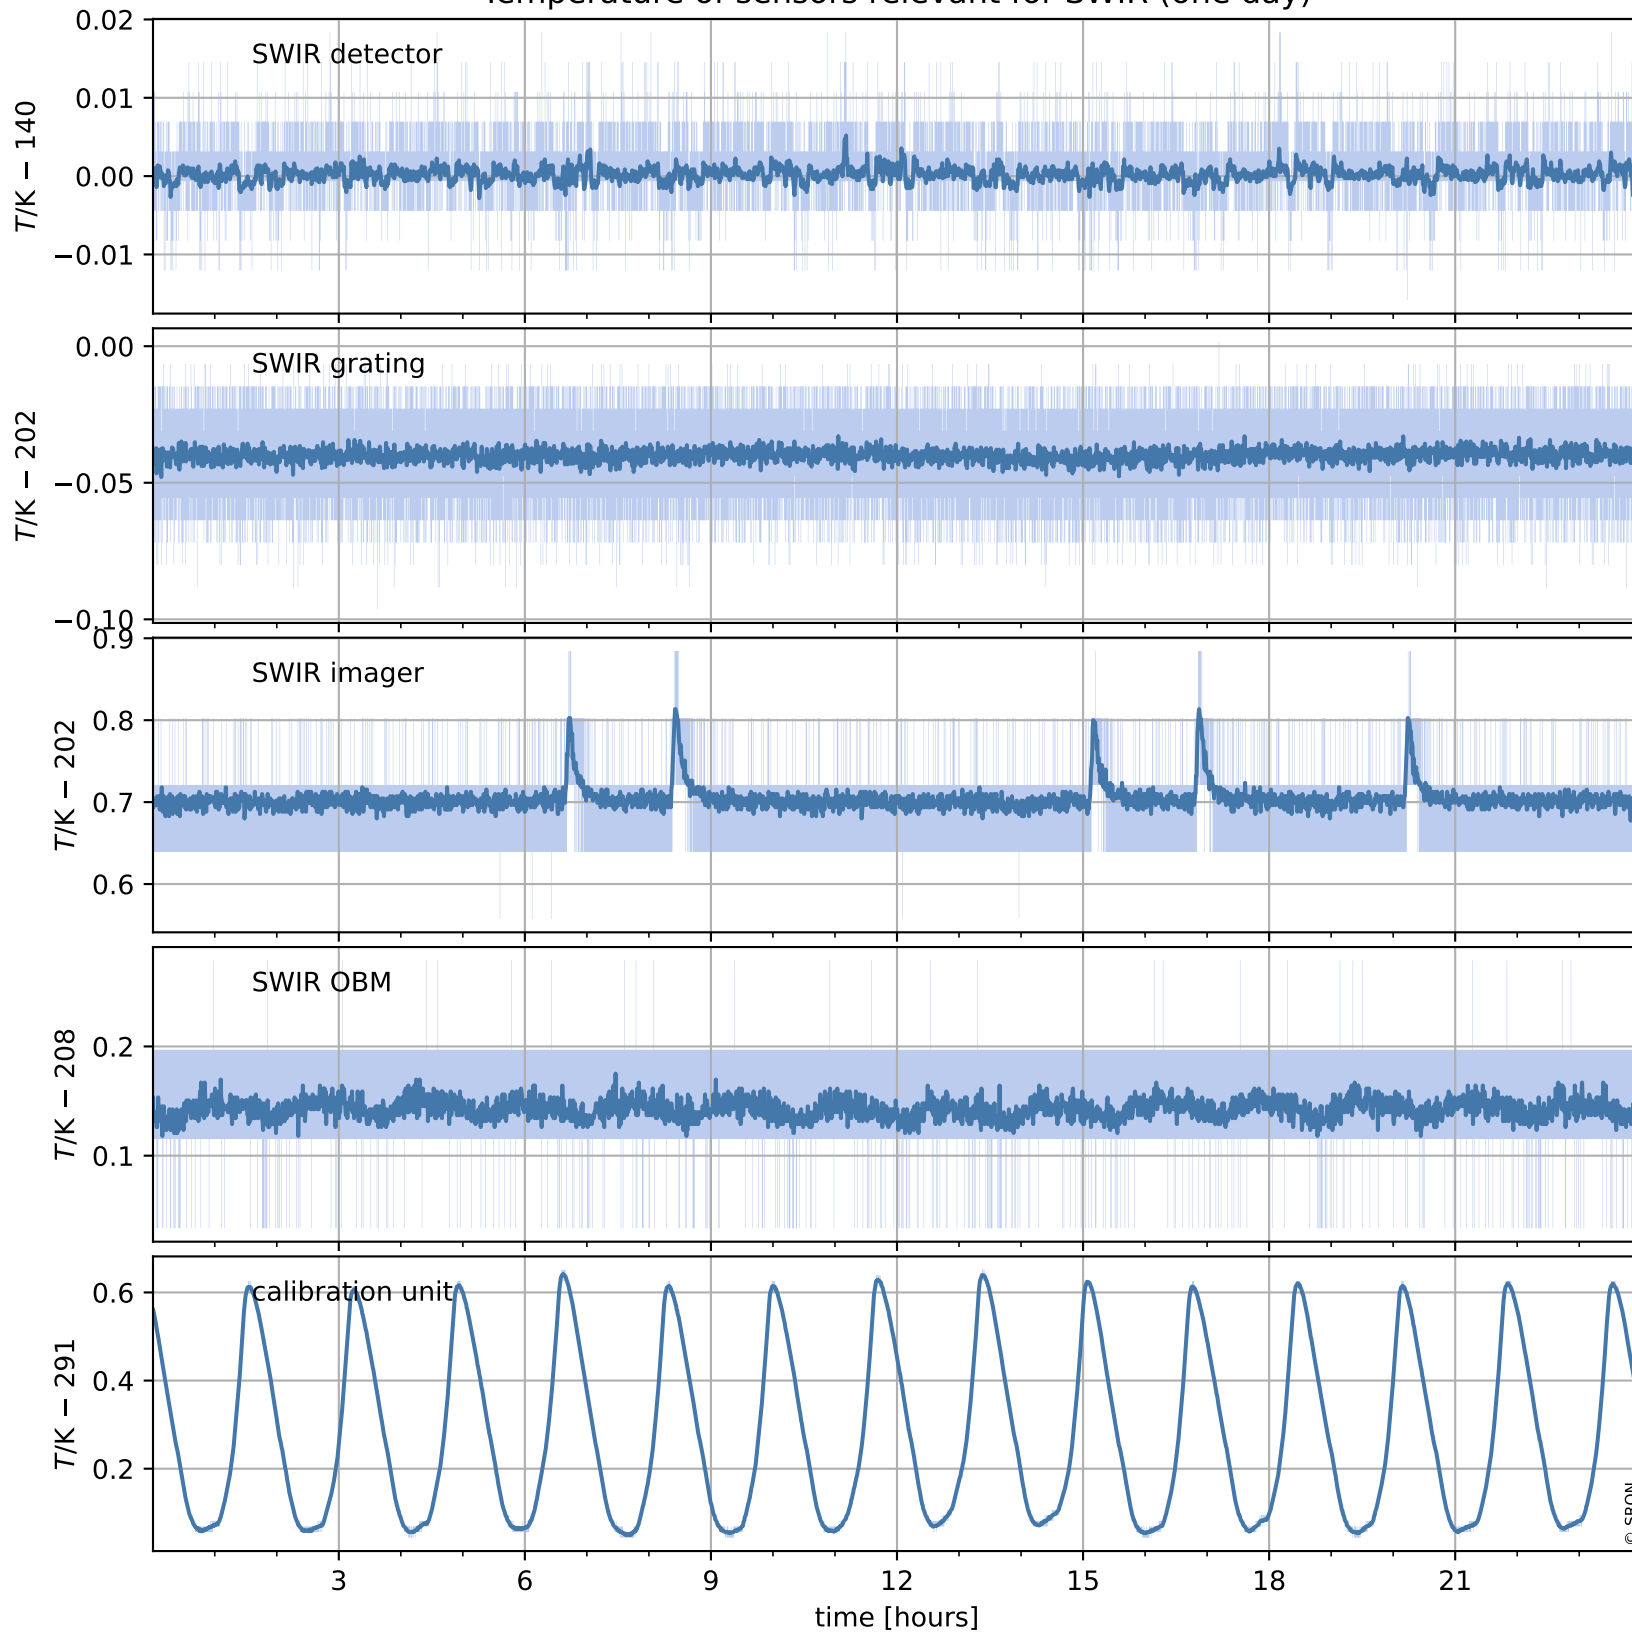

Tropomi SWIR housekeeping data

orbits : [30824, 30838]
coverage : 2023-09-25 / 2023-09-26
created : 2023-09-26T14:21:05

Temperature of sensors relevant for SWIR (one day)

Tropomi SWIR housekeeping data

orbits : [30354, 30838]
coverage : 2023-08-22 / 2023-09-26
created : 2023-09-26T14:21:06

Temperature of sensors relevant for SWIR (last month)

Tropomi SWIR housekeeping data

orbits : [30824, 30838]
coverage : 2023-09-25 / 2023-09-26
created : 2023-09-26T14:21:06

Current and duty cycle of 3 heaters relevant for SWIR (one day)

Tropomi SWIR housekeeping data

orbits : [30354, 30838]
coverage : 2023-08-22 / 2023-09-26
created : 2023-09-26T14:21:06

Current and duty cycle of 3 heaters relevant for SWIR (last month)

Tropomi SWIR housekeeping data