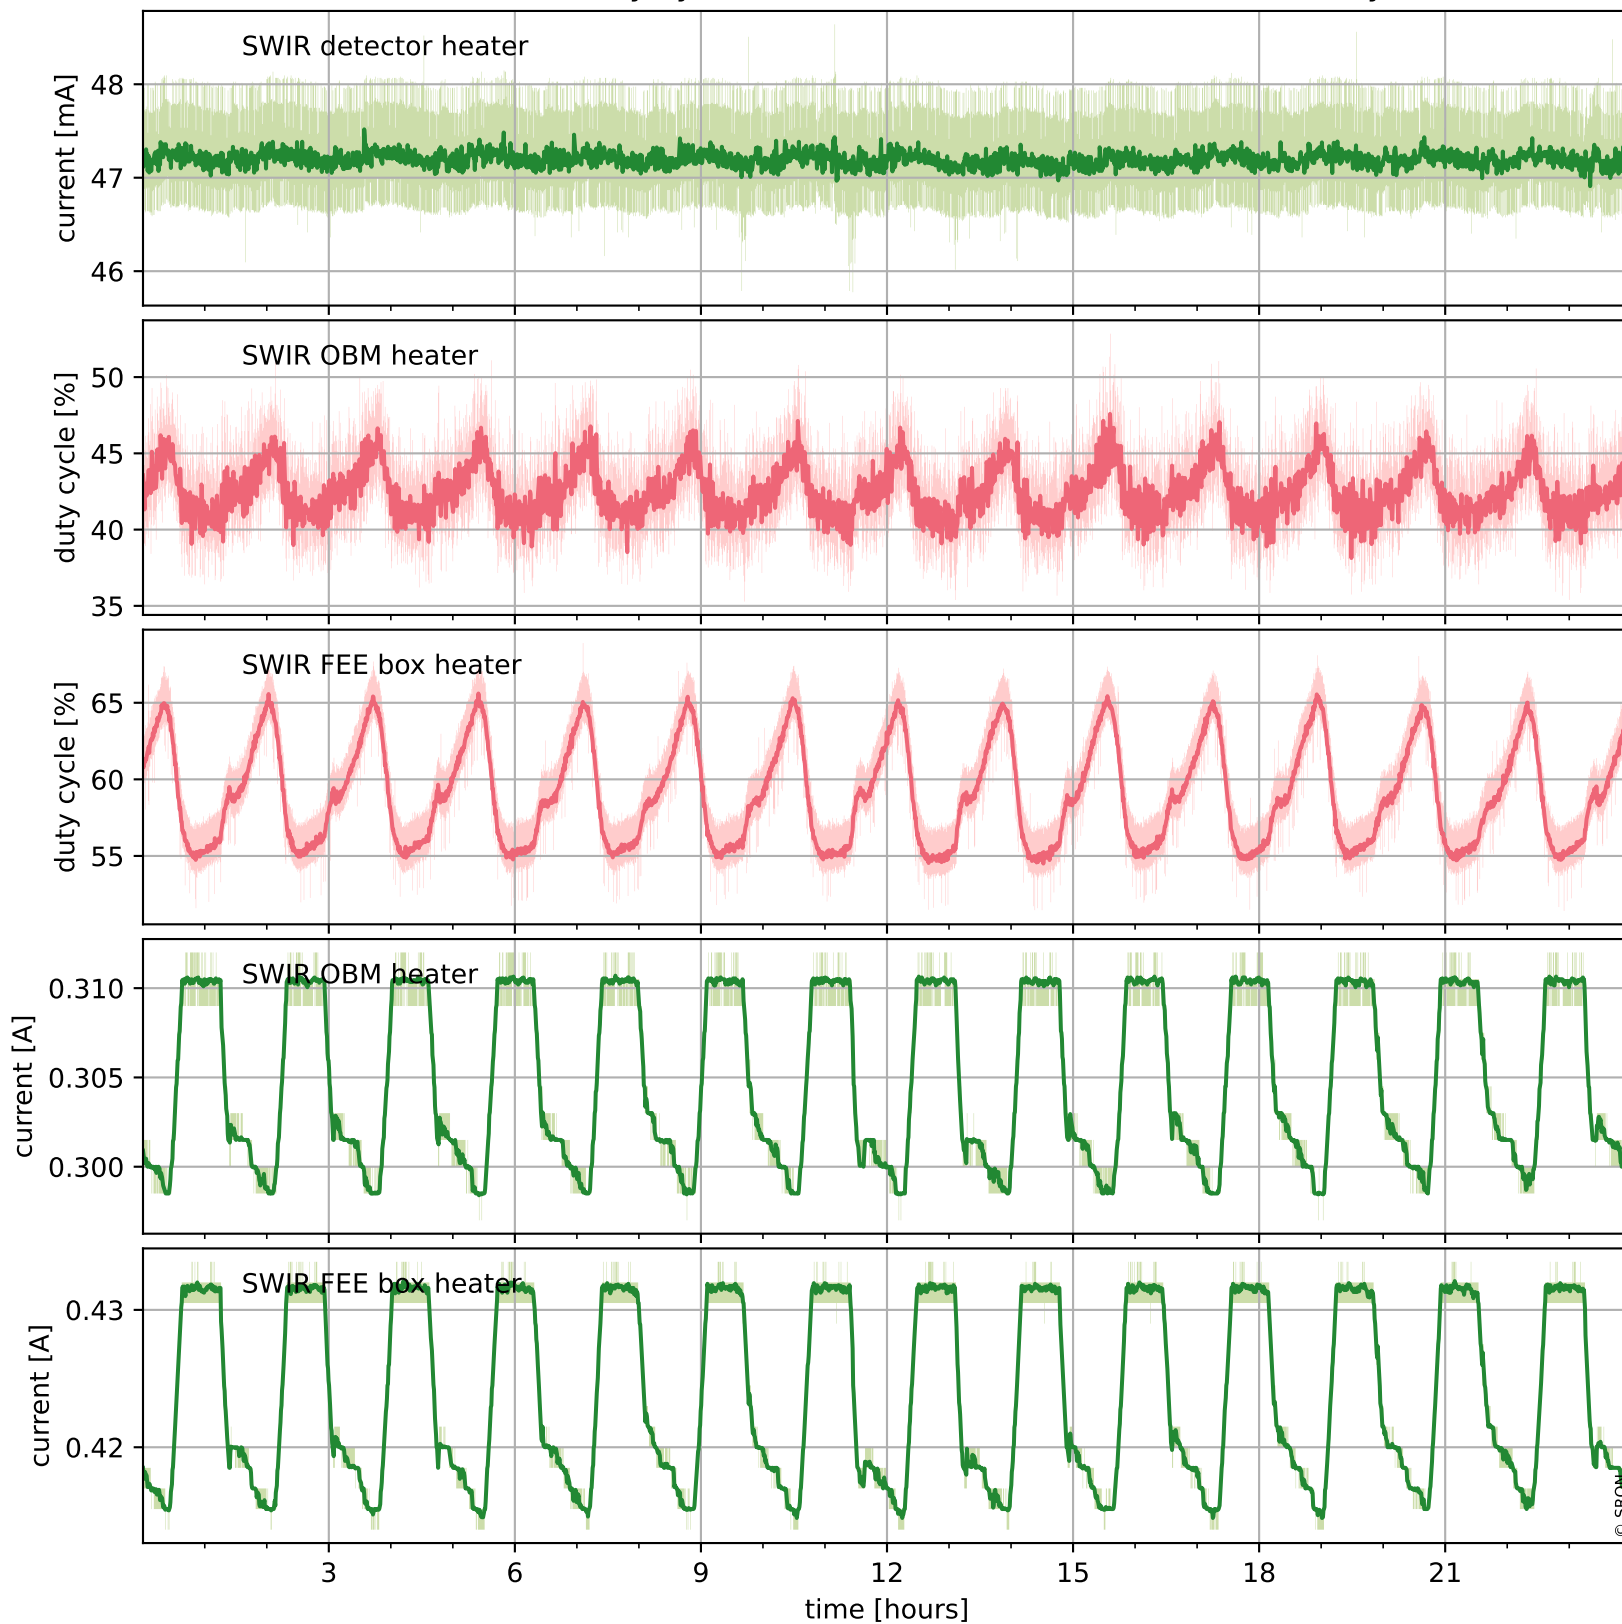

Tropomi SWIR housekeeping data

orbits : [30824, 30838]
coverage : 2023-09-25 / 2023-09-26
created : 2023-09-26T14:21:05

Temperature of sensors relevant for SWIR (one day)

Tropomi SWIR housekeeping data

orbits : [30354, 30838]
coverage : 2023-08-22 / 2023-09-26
created : 2023-09-26T14:21:06

Temperature of sensors relevant for SWIR (last month)

Tropomi SWIR housekeeping data

orbits : [30824, 30838]
coverage : 2023-09-25 / 2023-09-26
created : 2023-09-26T14:21:06

Current and duty cycle of 3 heaters relevant for SWIR (one day)

Tropomi SWIR housekeeping data

orbits : [30354, 30838]
coverage : 2023-08-22 / 2023-09-26
created : 2023-09-26T14:21:06

Current and duty cycle of 3 heaters relevant for SWIR (last month)

Tropomi SWIR housekeeping data