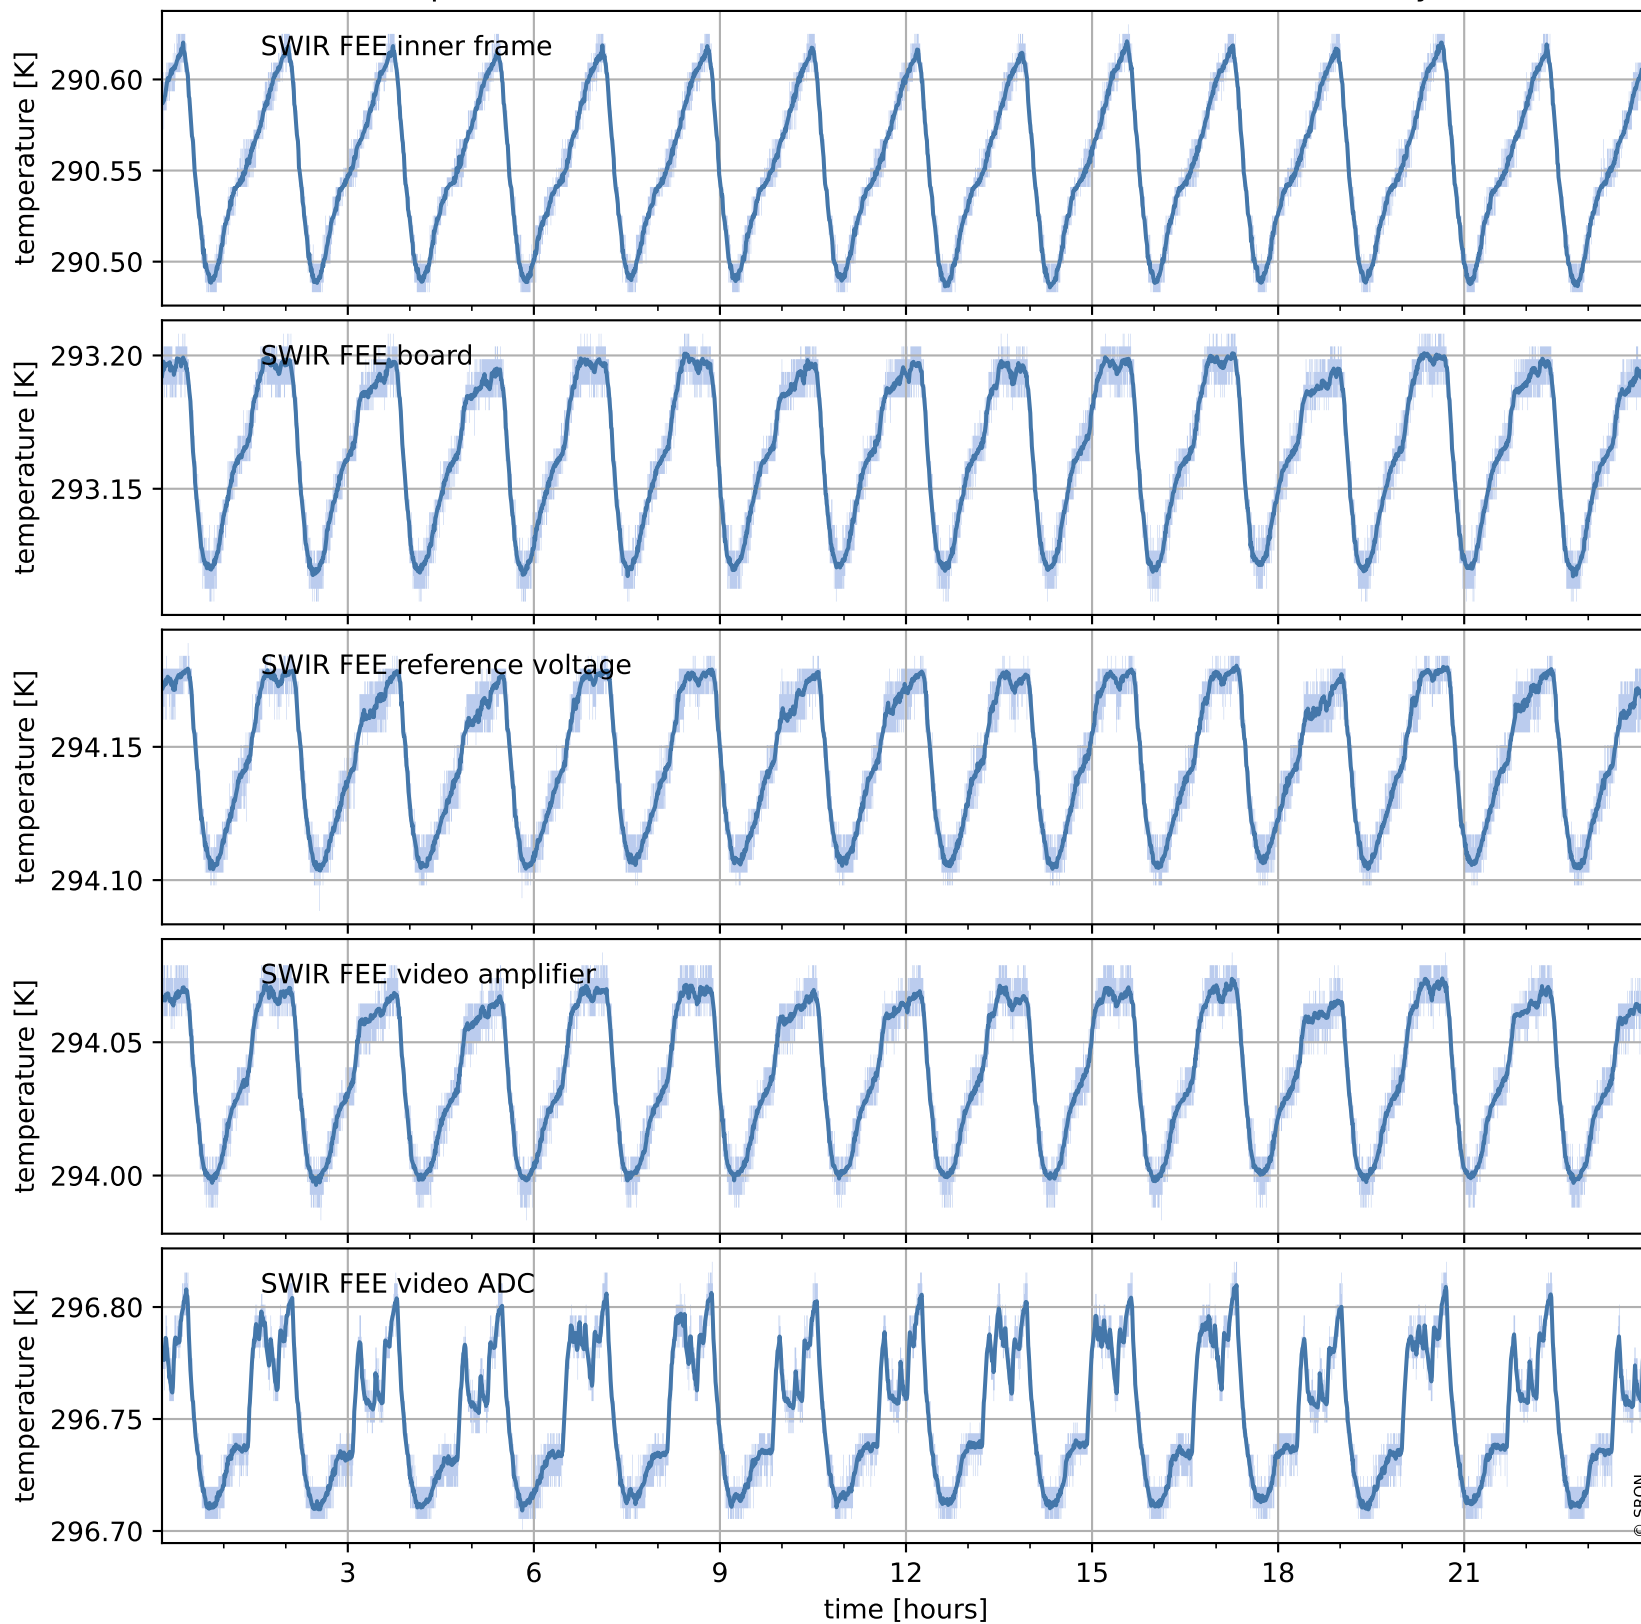

Tropomi SWIR housekeeping data

orbits : [30824, 30838]
coverage : 2023-09-25 / 2023-09-26
created : 2023-09-26T14:21:05

Temperature of sensors relevant for SWIR (one day)

Tropomi SWIR housekeeping data

orbits : [30354, 30838]
coverage : 2023-08-22 / 2023-09-26
created : 2023-09-26T14:21:06

Temperature of sensors relevant for SWIR (last month)

Tropomi SWIR housekeeping data

orbits : [30824, 30838]
coverage : 2023-09-25 / 2023-09-26
created : 2023-09-26T14:21:06

Current and duty cycle of 3 heaters relevant for SWIR (one day)

Tropomi SWIR housekeeping data

orbits : [30354, 30838]
coverage : 2023-08-22 / 2023-09-26
created : 2023-09-26T14:21:06

Current and duty cycle of 3 heaters relevant for SWIR (last month)

Tropomi SWIR housekeeping data

orbits : [30824, 30838]
coverage : 2023-09-25 / 2023-09-26
created : 2023-09-26T14:21:07

Temperature of sensors at the SWIR front-end electronics (one day)

Tropomi SWIR housekeeping data

orbits : [30354, 30838]
coverage : 2023-08-22 / 2023-09-26
created : 2023-09-26T14:21:07