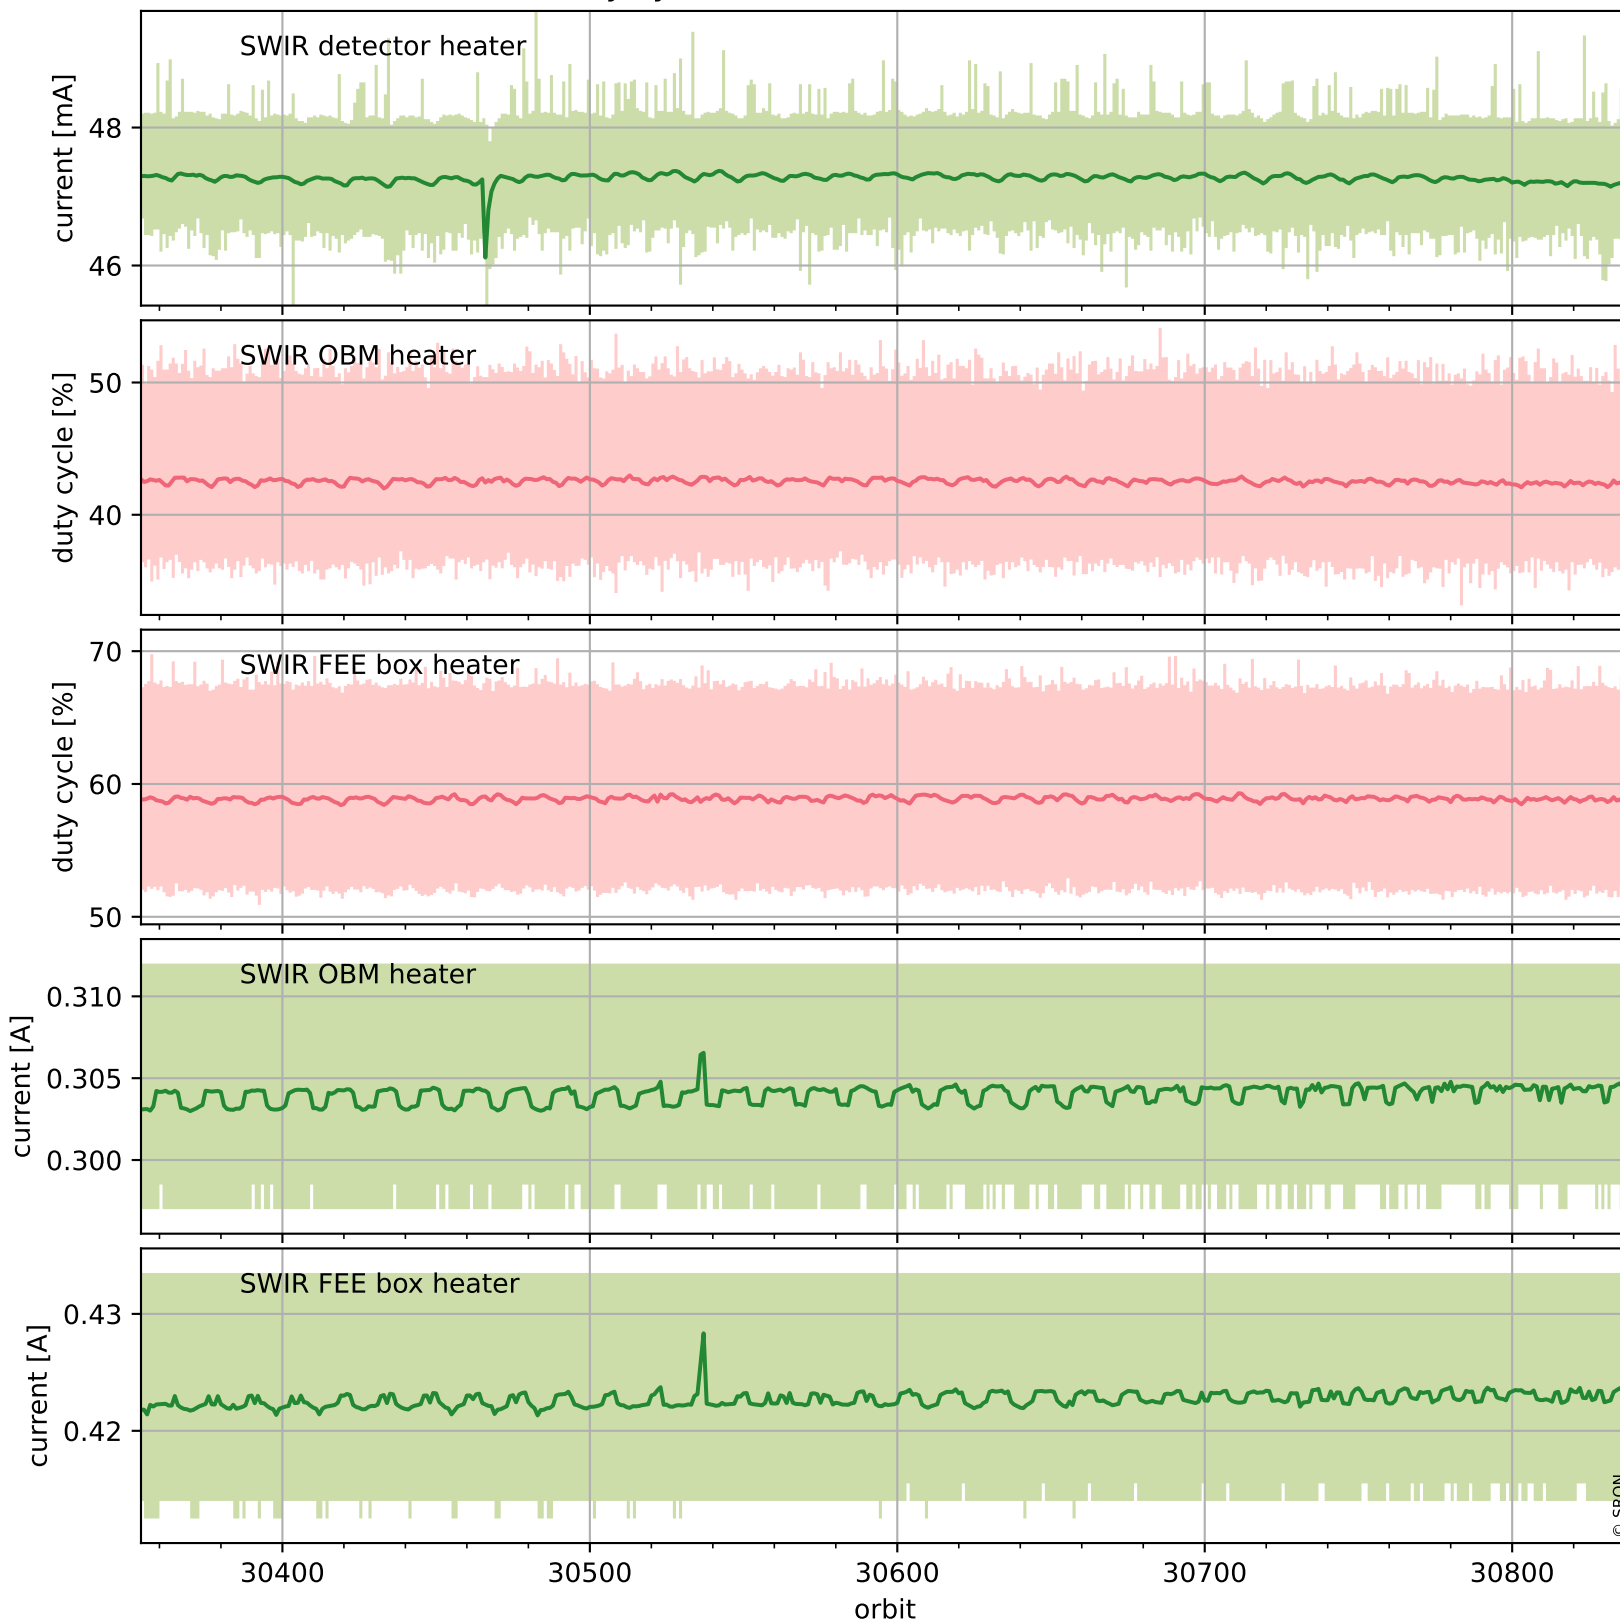

Tropomi SWIR housekeeping data

orbits : [30824, 30838]
coverage : 2023-09-25 / 2023-09-26
created : 2023-09-26T14:21:05

Temperature of sensors relevant for SWIR (one day)

Tropomi SWIR housekeeping data

orbits : [30354, 30838]
coverage : 2023-08-22 / 2023-09-26
created : 2023-09-26T14:21:06

Temperature of sensors relevant for SWIR (last month)

Tropomi SWIR housekeeping data

orbits : [30824, 30838]
coverage : 2023-09-25 / 2023-09-26
created : 2023-09-26T14:21:06

Current and duty cycle of 3 heaters relevant for SWIR (one day)

Tropomi SWIR housekeeping data

orbits : [30354, 30838]
coverage : 2023-08-22 / 2023-09-26
created : 2023-09-26T14:21:06

Current and duty cycle of 3 heaters relevant for SWIR (last month)

Tropomi SWIR housekeeping data

orbits : [30824, 30838]
coverage : 2023-09-25 / 2023-09-26
created : 2023-09-26T14:21:07

Temperature of sensors at the SWIR front-end electronics (one day)

Tropomi SWIR housekeeping data

orbits : [30354, 30838]
coverage : 2023-08-22 / 2023-09-26
created : 2023-09-26T14:21:07