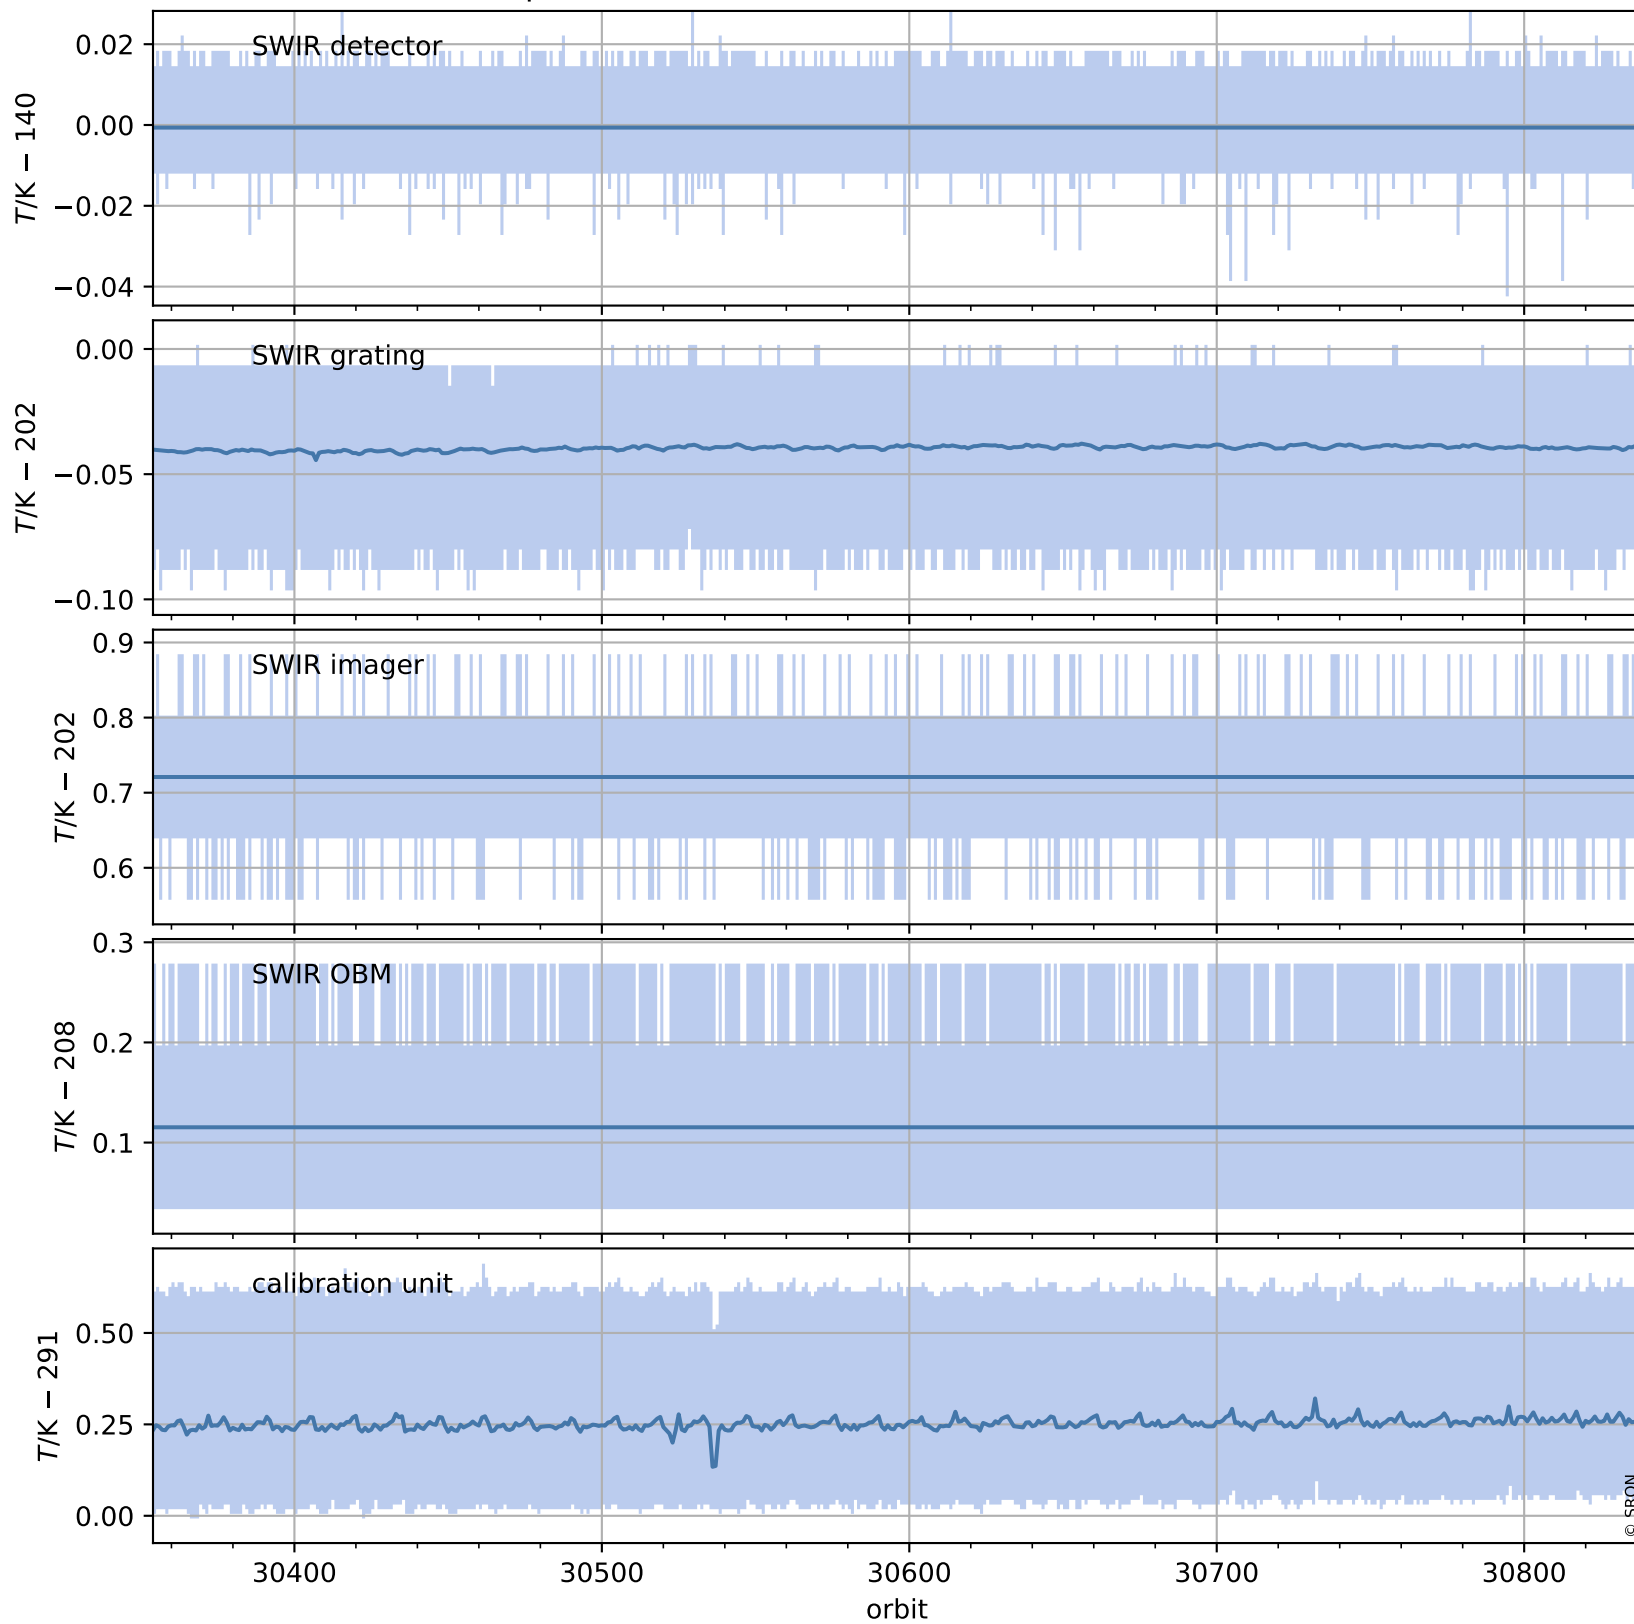

Tropomi SWIR housekeeping data

orbits : [30824, 30838]
coverage : 2023-09-25 / 2023-09-26
created : 2023-09-26T14:21:05

Temperature of sensors relevant for SWIR (one day)

Tropomi SWIR housekeeping data

orbits : [30354, 30838]
coverage : 2023-08-22 / 2023-09-26
created : 2023-09-26T14:21:06

Temperature of sensors relevant for SWIR (last month)

Tropomi SWIR housekeeping data

orbits : [30824, 30838]
coverage : 2023-09-25 / 2023-09-26
created : 2023-09-26T14:21:06

Current and duty cycle of 3 heaters relevant for SWIR (one day)

Tropomi SWIR housekeeping data

orbits : [30354, 30838]
coverage : 2023-08-22 / 2023-09-26
created : 2023-09-26T14:21:06

Current and duty cycle of 3 heaters relevant for SWIR (last month)

Tropomi SWIR housekeeping data

orbits : [30824, 30838]
coverage : 2023-09-25 / 2023-09-26
created : 2023-09-26T14:21:07

Temperature of sensors at the SWIR front-end electronics (one day)

Tropomi SWIR housekeeping data

orbits : [30354, 30838]
coverage : 2023-08-22 / 2023-09-26
created : 2023-09-26T14:21:07