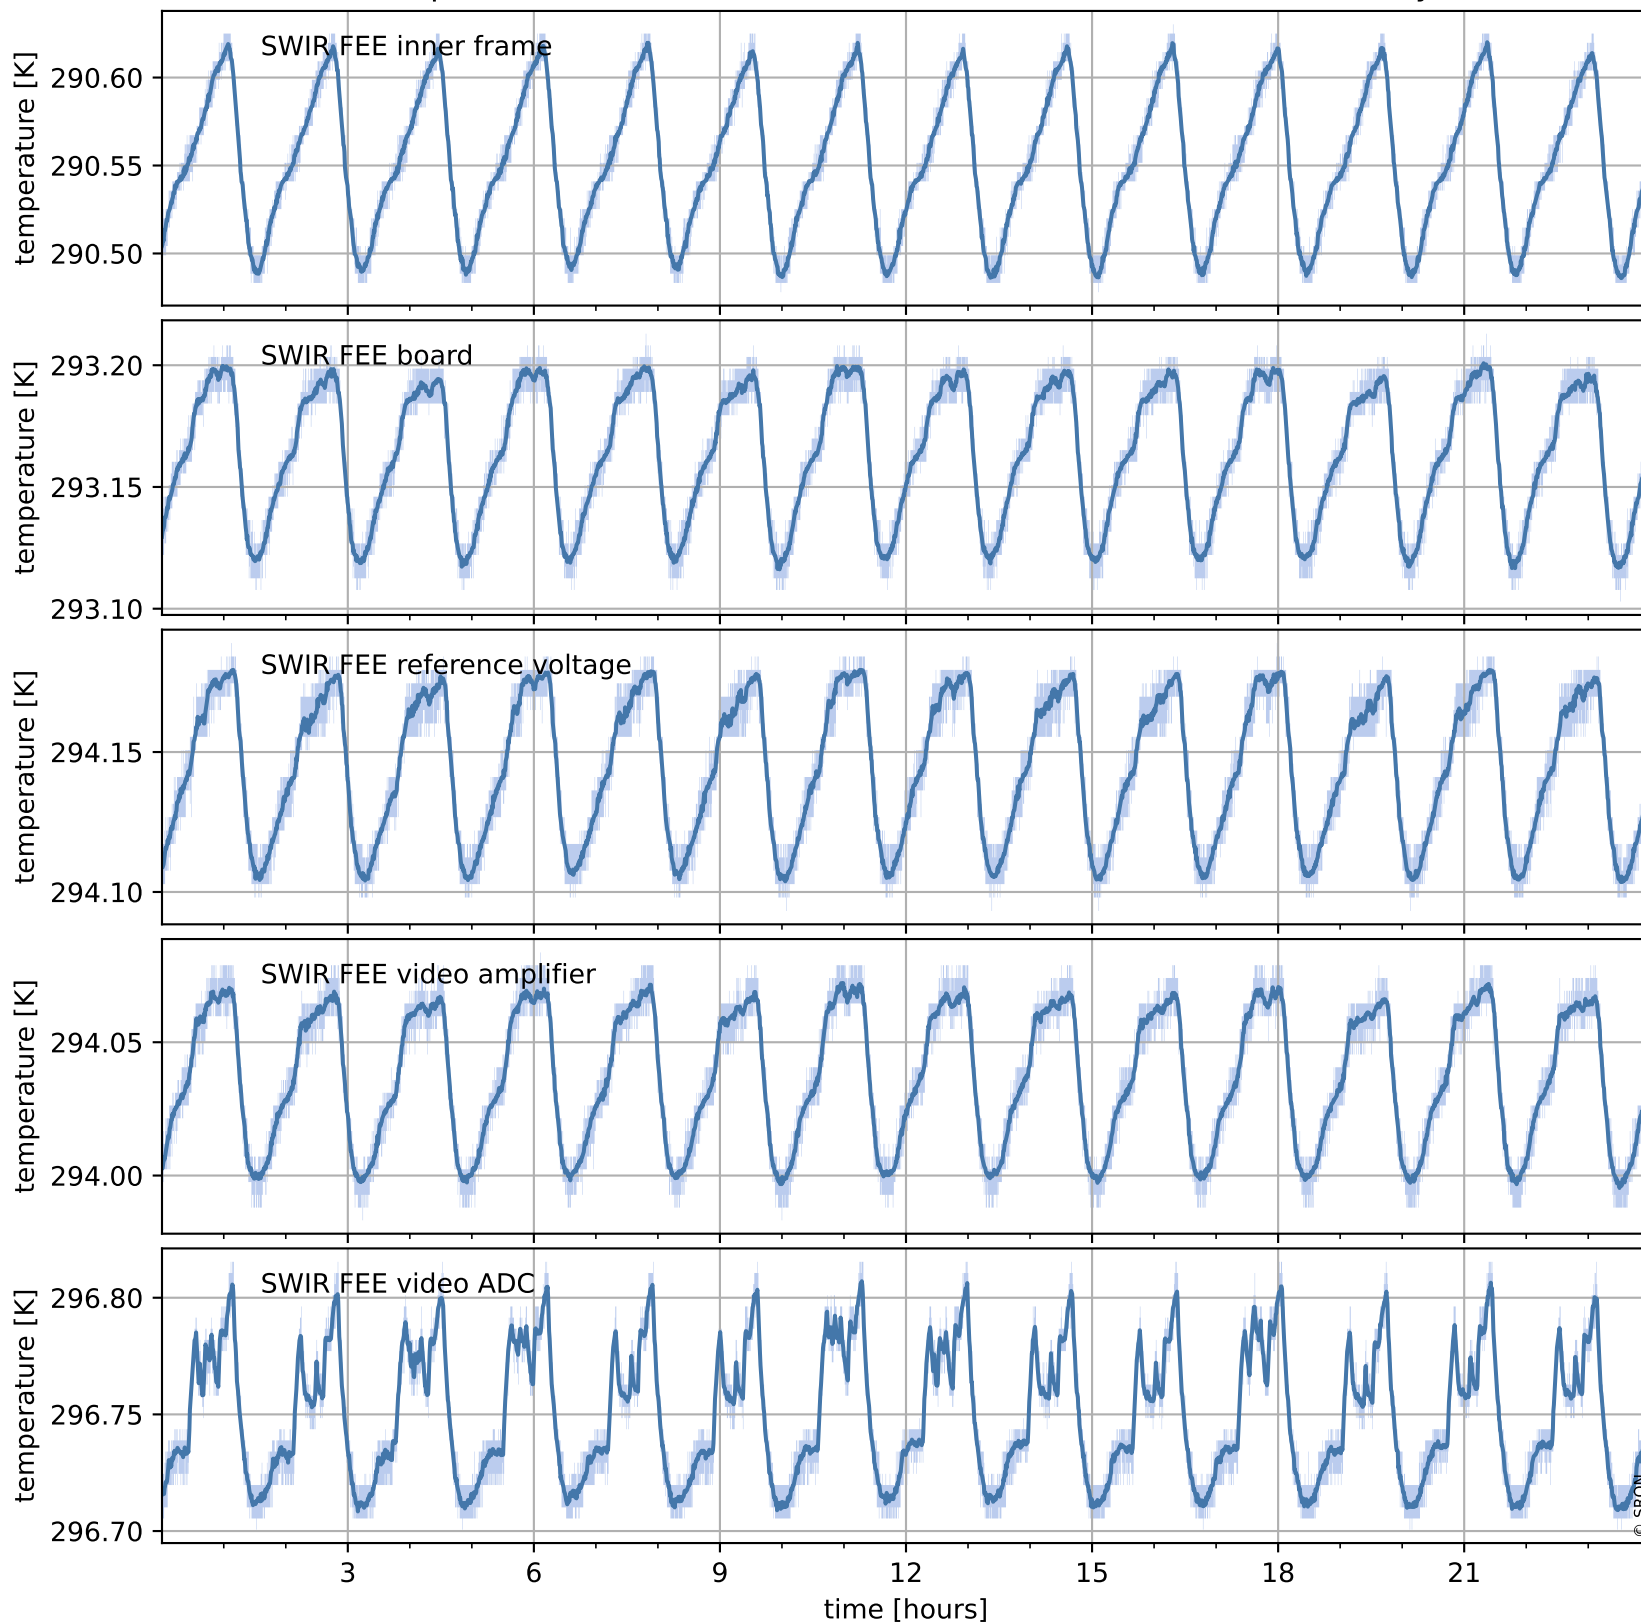

Tropomi SWIR housekeeping data

orbits : [30867, 30880]
coverage : 2023-09-28 / 2023-09-29
created : 2023-09-29T04:21:05

Temperature of sensors relevant for SWIR (one day)

Tropomi SWIR housekeeping data

orbits : [30396, 30880]
coverage : 2023-08-25 / 2023-09-29
created : 2023-09-29T04:21:05

Temperature of sensors relevant for SWIR (last month)

Tropomi SWIR housekeeping data

orbits : [30867, 30880]
coverage : 2023-09-28 / 2023-09-29
created : 2023-09-29T04:21:06

Current and duty cycle of 3 heaters relevant for SWIR (one day)

Tropomi SWIR housekeeping data

orbits : [30396, 30880]
coverage : 2023-08-25 / 2023-09-29
created : 2023-09-29T04:21:06

Current and duty cycle of 3 heaters relevant for SWIR (last month)

Tropomi SWIR housekeeping data

orbits : [30867, 30880]
coverage : 2023-09-28 / 2023-09-29
created : 2023-09-29T04:21:06

Temperature of sensors at the SWIR front-end electronics (one day)

Tropomi SWIR housekeeping data

orbits : [30396, 30880]
coverage : 2023-08-25 / 2023-09-29
created : 2023-09-29T04:21:07