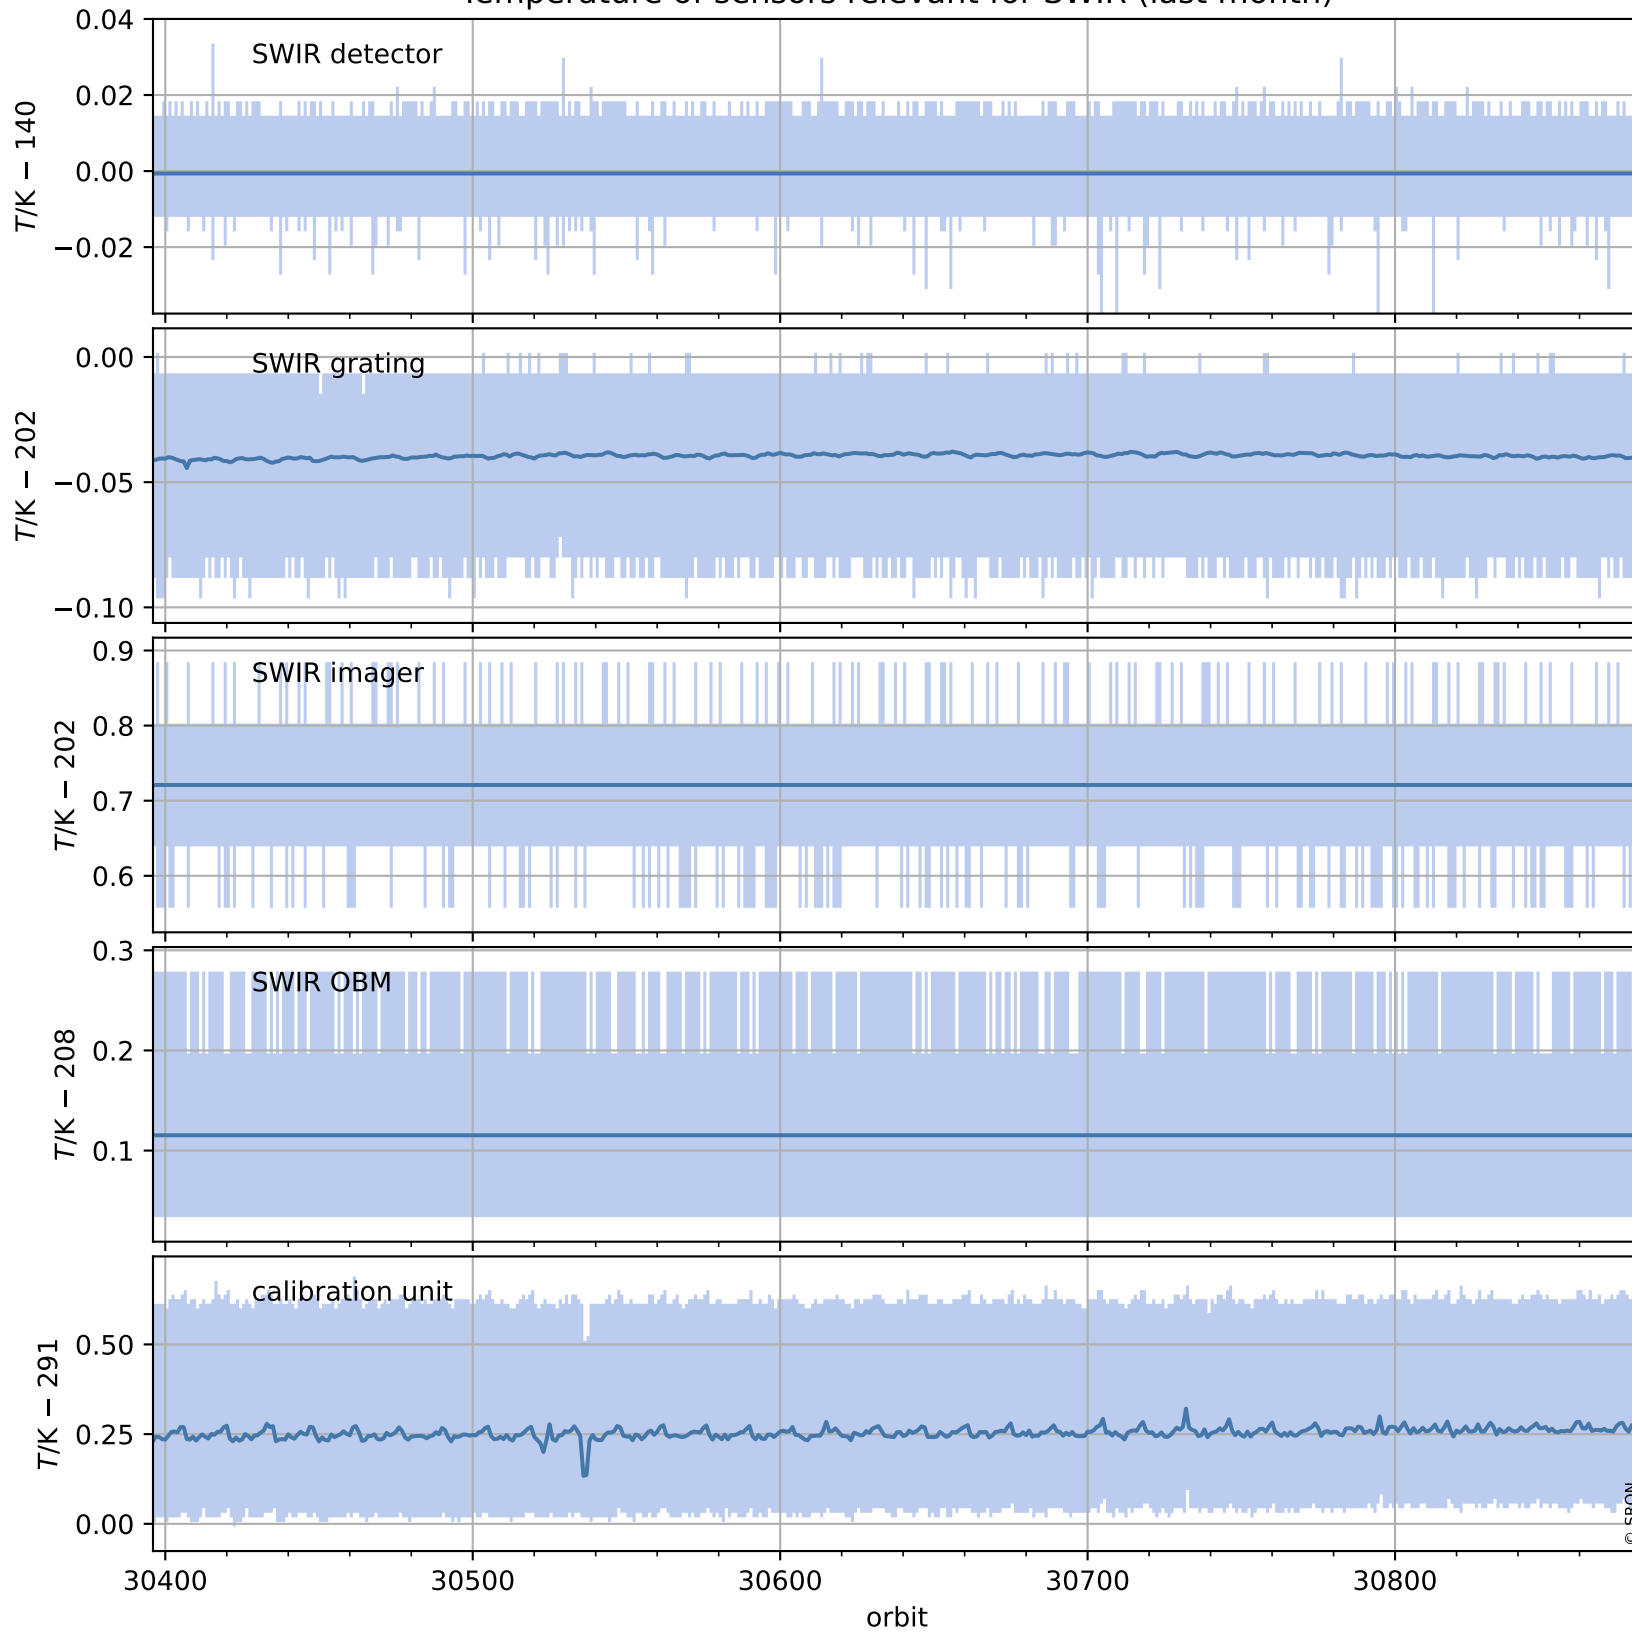

Tropomi SWIR housekeeping data

orbits : [30867, 30880]
coverage : 2023-09-28 / 2023-09-29
created : 2023-09-29T04:21:05

Temperature of sensors relevant for SWIR (one day)

Tropomi SWIR housekeeping data

orbits : [30396, 30880]
coverage : 2023-08-25 / 2023-09-29
created : 2023-09-29T04:21:05

Temperature of sensors relevant for SWIR (last month)

Tropomi SWIR housekeeping data

orbits : [30867, 30880]
coverage : 2023-09-28 / 2023-09-29
created : 2023-09-29T04:21:06

Current and duty cycle of 3 heaters relevant for SWIR (one day)

Tropomi SWIR housekeeping data

orbits : [30396, 30880]
coverage : 2023-08-25 / 2023-09-29
created : 2023-09-29T04:21:06

Current and duty cycle of 3 heaters relevant for SWIR (last month)

Tropomi SWIR housekeeping data

orbits : [30867, 30880]
coverage : 2023-09-28 / 2023-09-29
created : 2023-09-29T04:21:06

Temperature of sensors at the SWIR front-end electronics (one day)

Tropomi SWIR housekeeping data

orbits : [30396, 30880]
coverage : 2023-08-25 / 2023-09-29
created : 2023-09-29T04:21:07