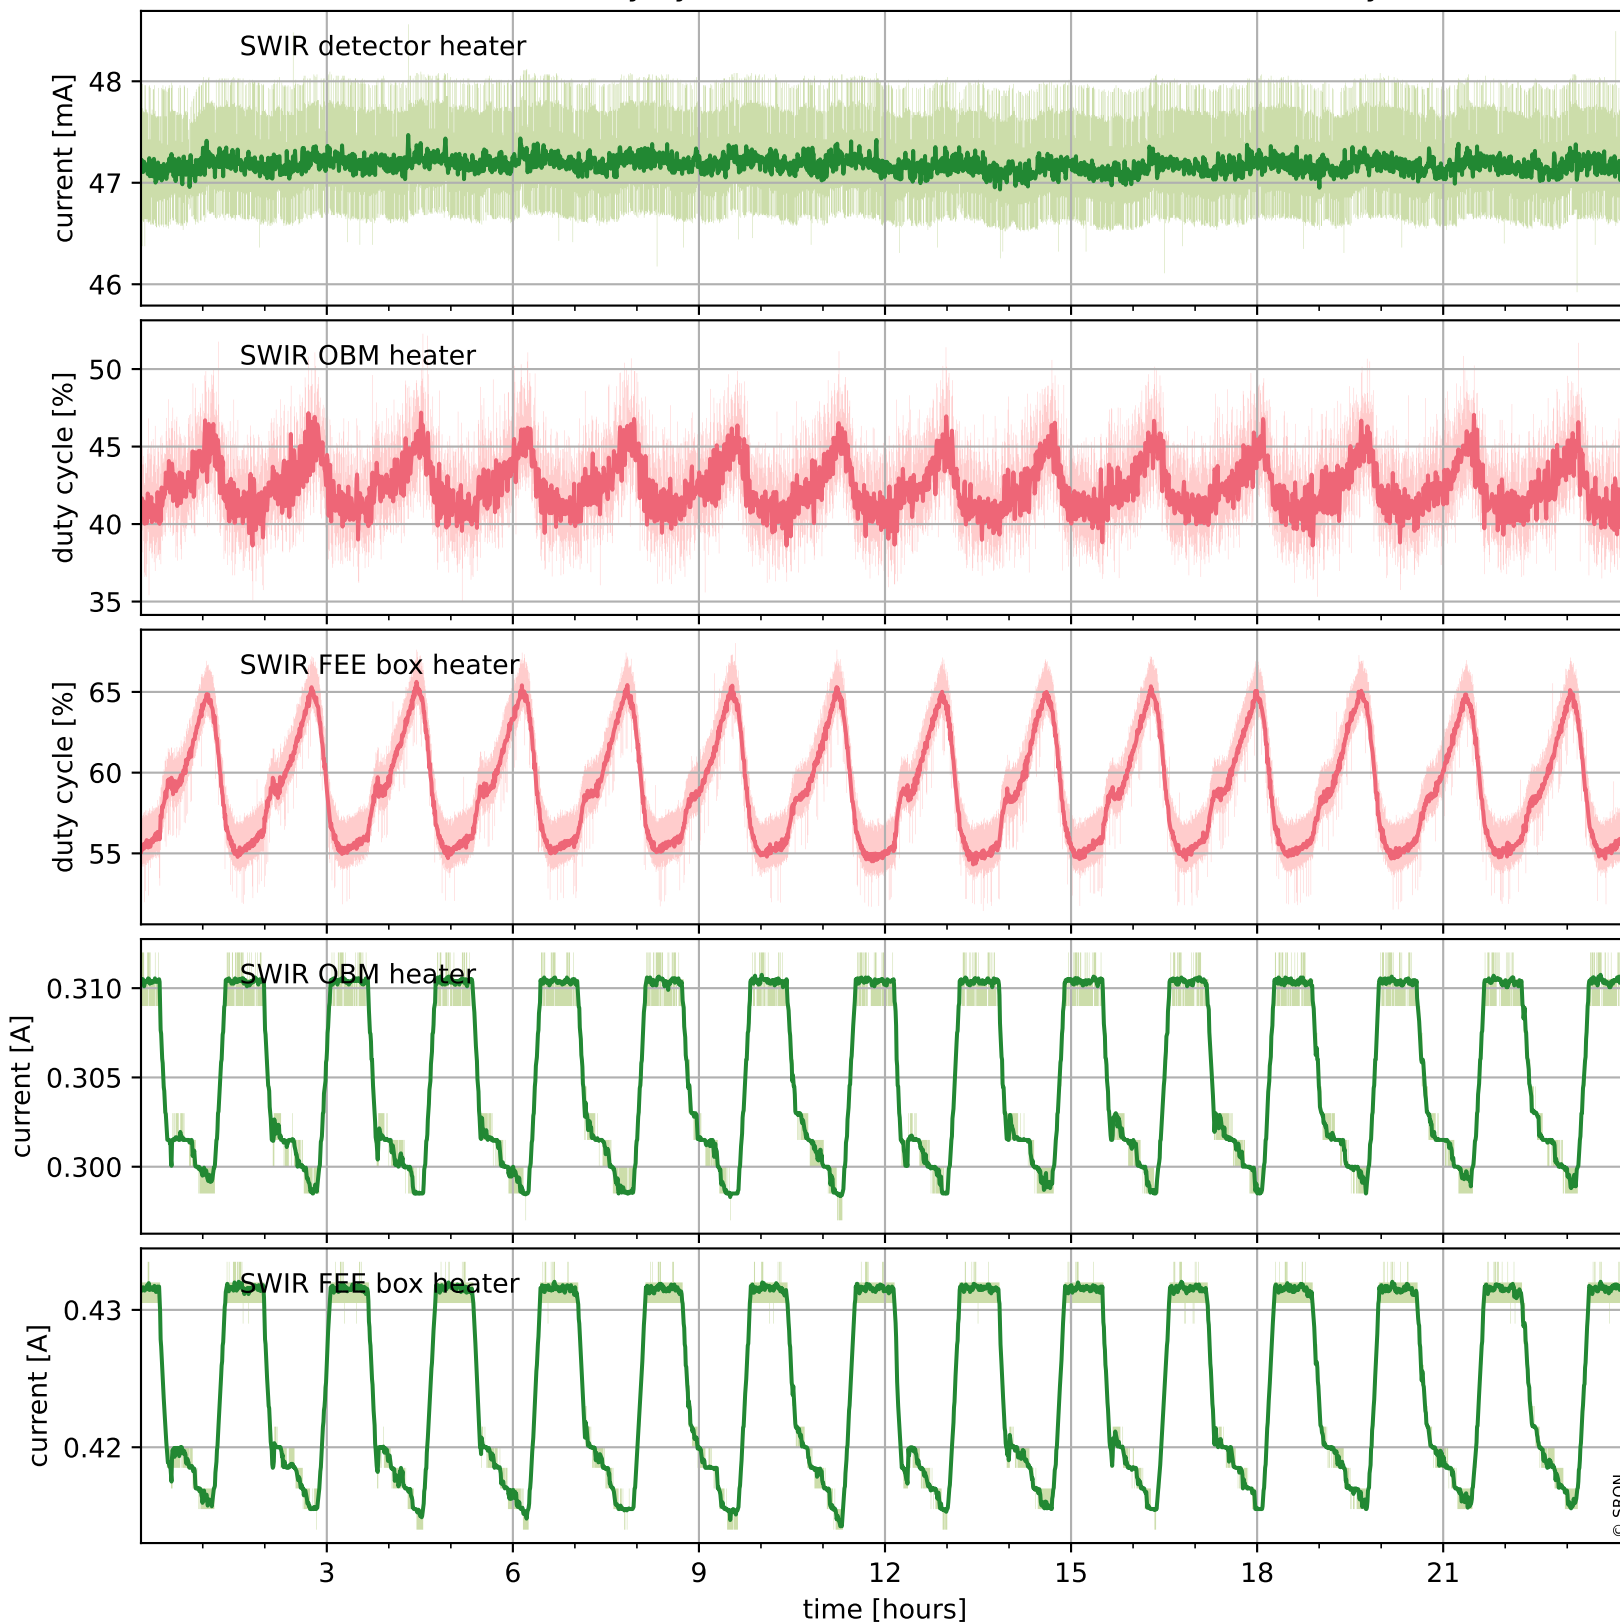

Tropomi SWIR housekeeping data

orbits : [30867, 30880]
coverage : 2023-09-28 / 2023-09-29
created : 2023-09-29T04:21:05

Temperature of sensors relevant for SWIR (one day)

Tropomi SWIR housekeeping data

orbits : [30396, 30880]
coverage : 2023-08-25 / 2023-09-29
created : 2023-09-29T04:21:05

Temperature of sensors relevant for SWIR (last month)

Tropomi SWIR housekeeping data

orbits : [30867, 30880]
coverage : 2023-09-28 / 2023-09-29
created : 2023-09-29T04:21:06

Current and duty cycle of 3 heaters relevant for SWIR (one day)

Tropomi SWIR housekeeping data

orbits : [30396, 30880]
coverage : 2023-08-25 / 2023-09-29
created : 2023-09-29T04:21:06

Current and duty cycle of 3 heaters relevant for SWIR (last month)

Tropomi SWIR housekeeping data

orbits : [30867, 30880]
coverage : 2023-09-28 / 2023-09-29
created : 2023-09-29T04:21:06

Temperature of sensors at the SWIR front-end electronics (one day)

Tropomi SWIR housekeeping data

orbits : [30396, 30880]
coverage : 2023-08-25 / 2023-09-29
created : 2023-09-29T04:21:07