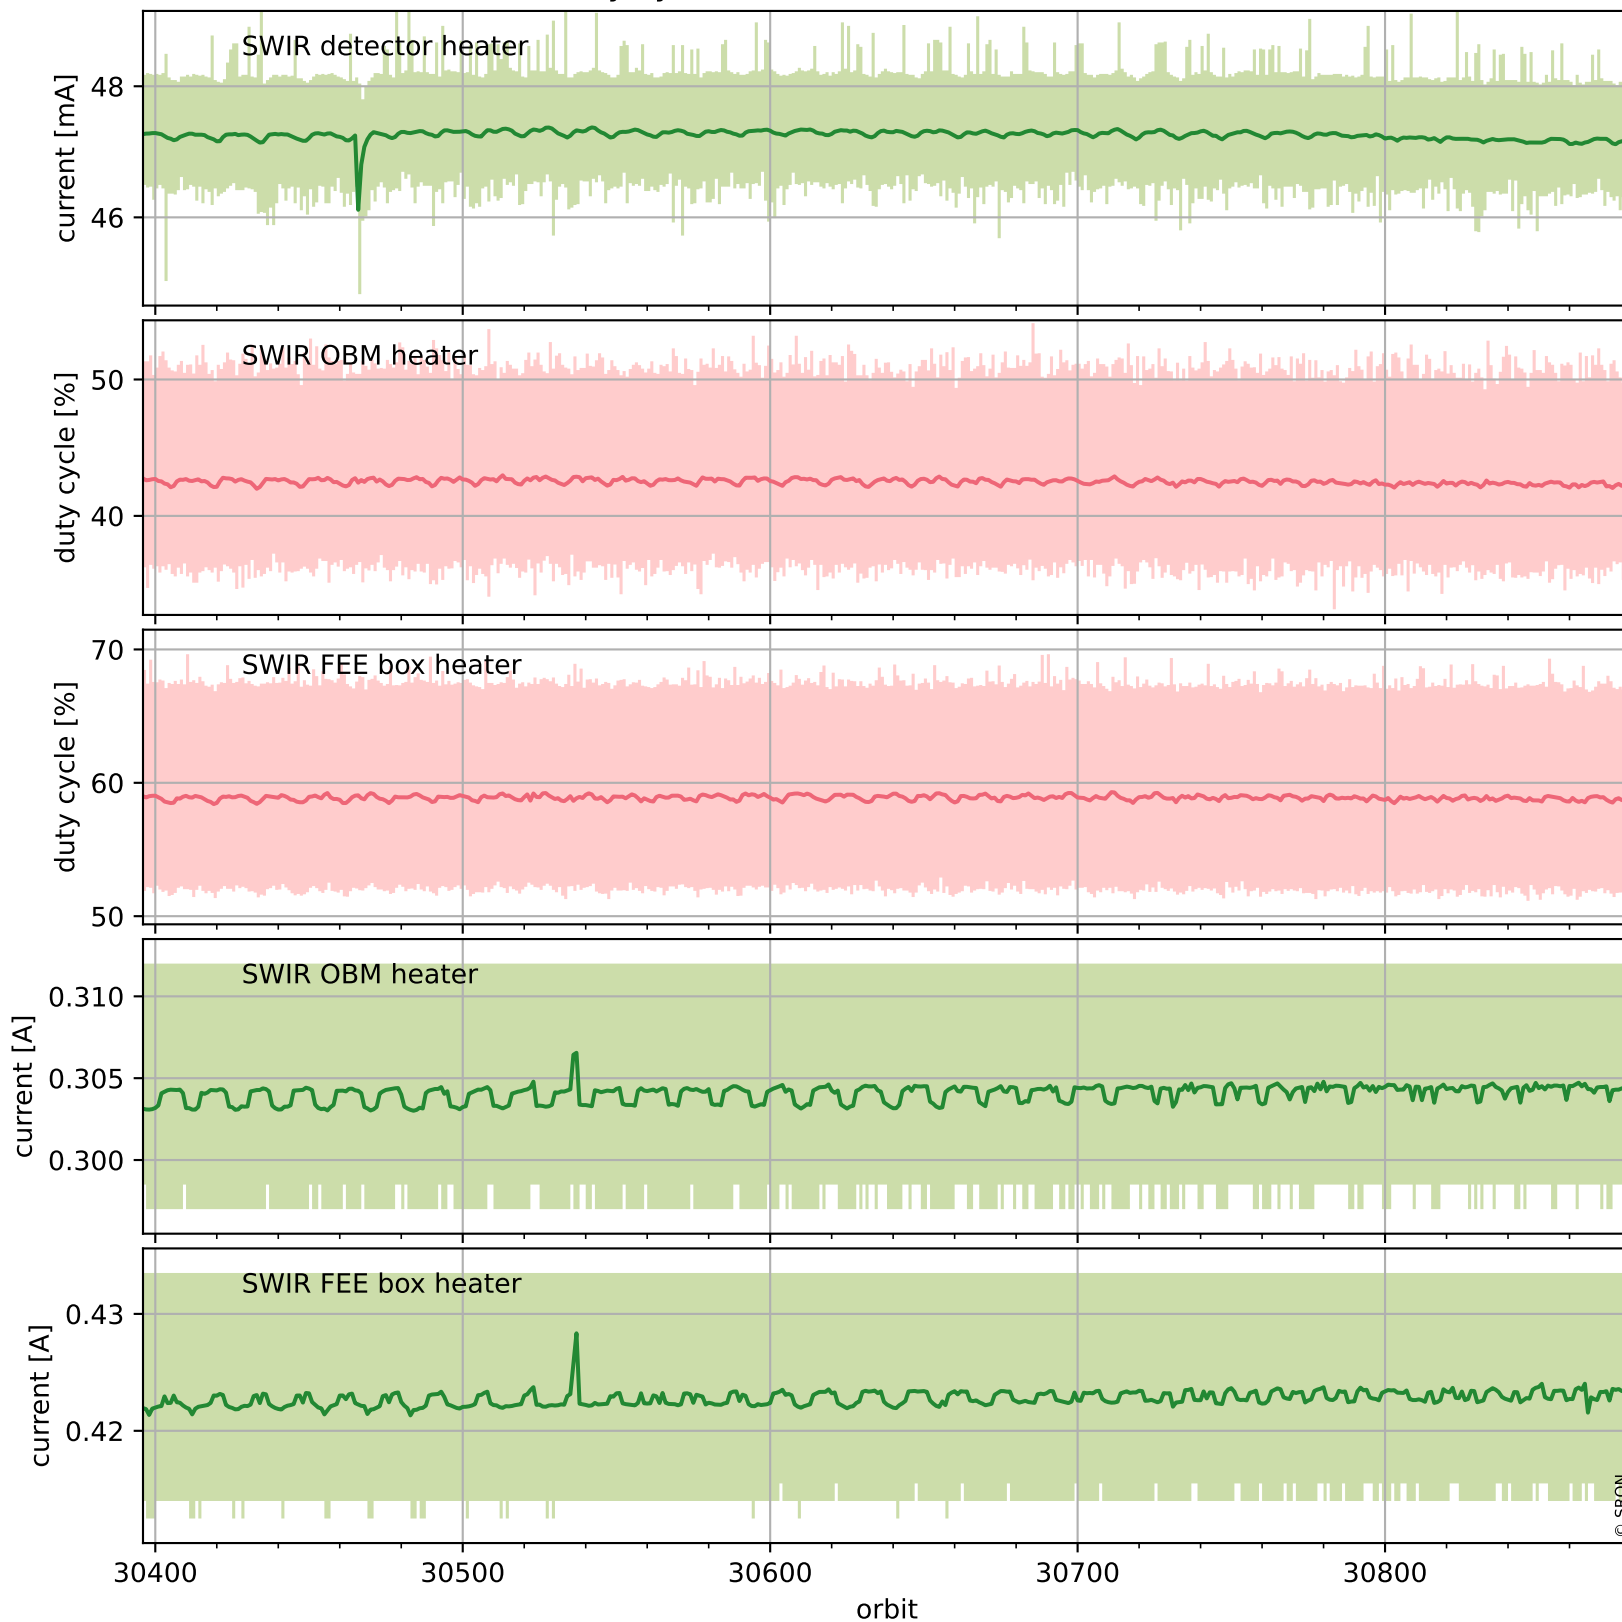

Tropomi SWIR housekeeping data

orbits : [30867, 30880]
coverage : 2023-09-28 / 2023-09-29
created : 2023-09-29T04:21:05

Temperature of sensors relevant for SWIR (one day)

Tropomi SWIR housekeeping data

orbits : [30396, 30880]
coverage : 2023-08-25 / 2023-09-29
created : 2023-09-29T04:21:05

Temperature of sensors relevant for SWIR (last month)

Tropomi SWIR housekeeping data

orbits : [30867, 30880]
coverage : 2023-09-28 / 2023-09-29
created : 2023-09-29T04:21:06

Current and duty cycle of 3 heaters relevant for SWIR (one day)

Tropomi SWIR housekeeping data

orbits : [30396, 30880]
coverage : 2023-08-25 / 2023-09-29
created : 2023-09-29T04:21:06

Current and duty cycle of 3 heaters relevant for SWIR (last month)

Tropomi SWIR housekeeping data

orbits : [30867, 30880]
coverage : 2023-09-28 / 2023-09-29
created : 2023-09-29T04:21:06

Temperature of sensors at the SWIR front-end electronics (one day)

Tropomi SWIR housekeeping data

orbits : [30396, 30880]
coverage : 2023-08-25 / 2023-09-29
created : 2023-09-29T04:21:07