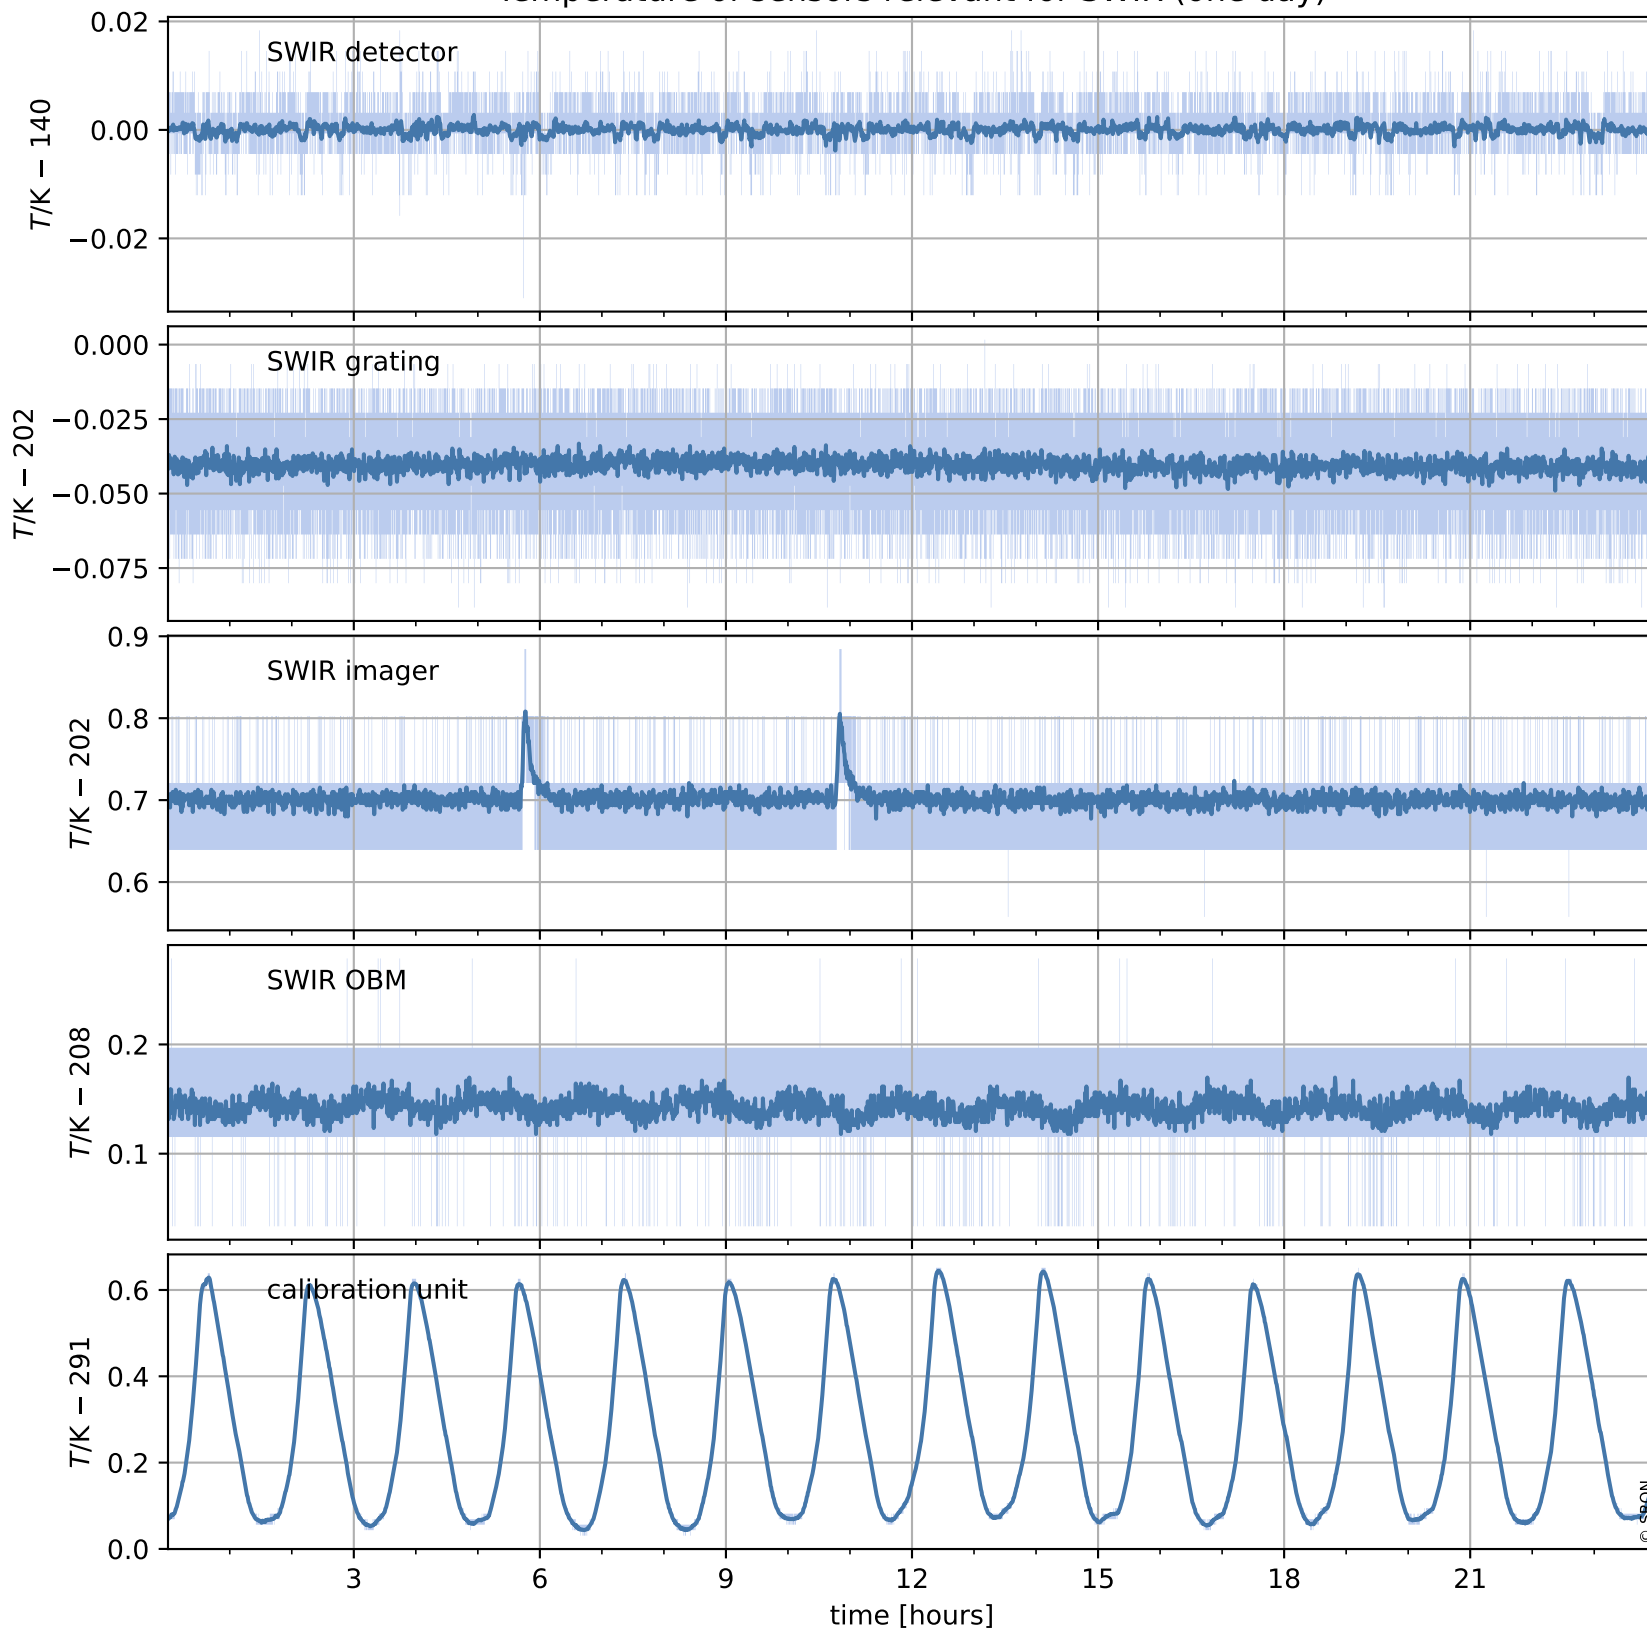

Tropomi SWIR housekeeping data

orbits : [30867, 30880]
coverage : 2023-09-28 / 2023-09-29
created : 2023-09-29T04:21:05

Temperature of sensors relevant for SWIR (one day)

Tropomi SWIR housekeeping data

orbits : [30396, 30880]
coverage : 2023-08-25 / 2023-09-29
created : 2023-09-29T04:21:05

Temperature of sensors relevant for SWIR (last month)

Tropomi SWIR housekeeping data

orbits : [30867, 30880]
coverage : 2023-09-28 / 2023-09-29
created : 2023-09-29T04:21:06

Current and duty cycle of 3 heaters relevant for SWIR (one day)

Tropomi SWIR housekeeping data

orbits : [30396, 30880]
coverage : 2023-08-25 / 2023-09-29
created : 2023-09-29T04:21:06

Current and duty cycle of 3 heaters relevant for SWIR (last month)

Tropomi SWIR housekeeping data