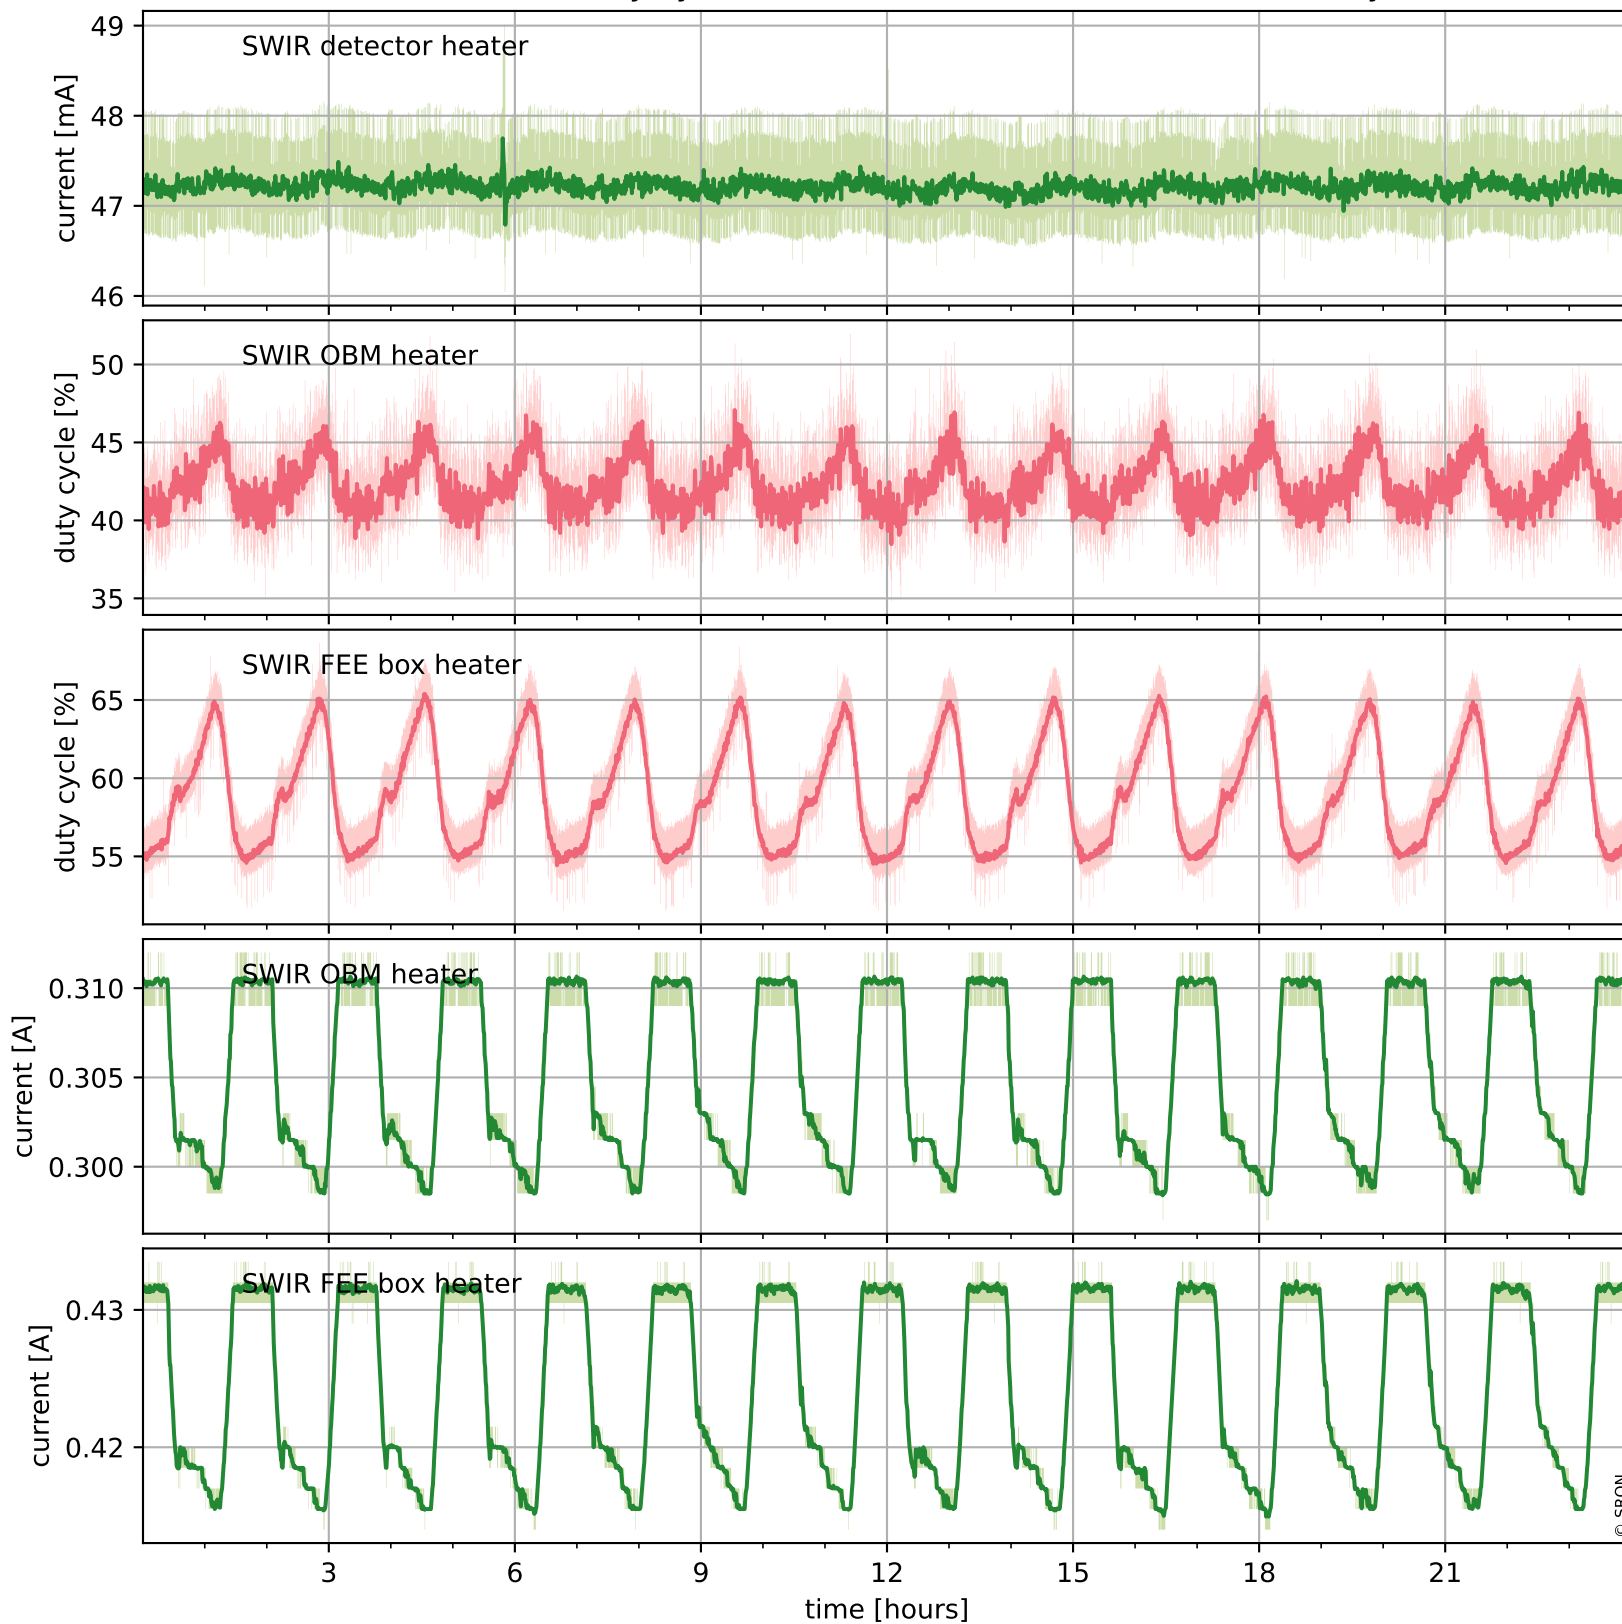

Tropomi SWIR housekeeping data

orbits : [30938, 30951]
coverage : 2023-10-03 / 2023-10-04
created : 2023-10-04T04:21:07

Temperature of sensors relevant for SWIR (one day)

Tropomi SWIR housekeeping data

orbits : [30467, 30951]
coverage : 2023-08-30 / 2023-10-04
created : 2023-10-04T04:21:07

Temperature of sensors relevant for SWIR (last month)

Tropomi SWIR housekeeping data

orbits : [30938, 30951]
coverage : 2023-10-03 / 2023-10-04
created : 2023-10-04T04:21:07

Current and duty cycle of 3 heaters relevant for SWIR (one day)

Tropomi SWIR housekeeping data

orbits : [30467, 30951]
coverage : 2023-08-30 / 2023-10-04
created : 2023-10-04T04:21:08

Current and duty cycle of 3 heaters relevant for SWIR (last month)

Tropomi SWIR housekeeping data