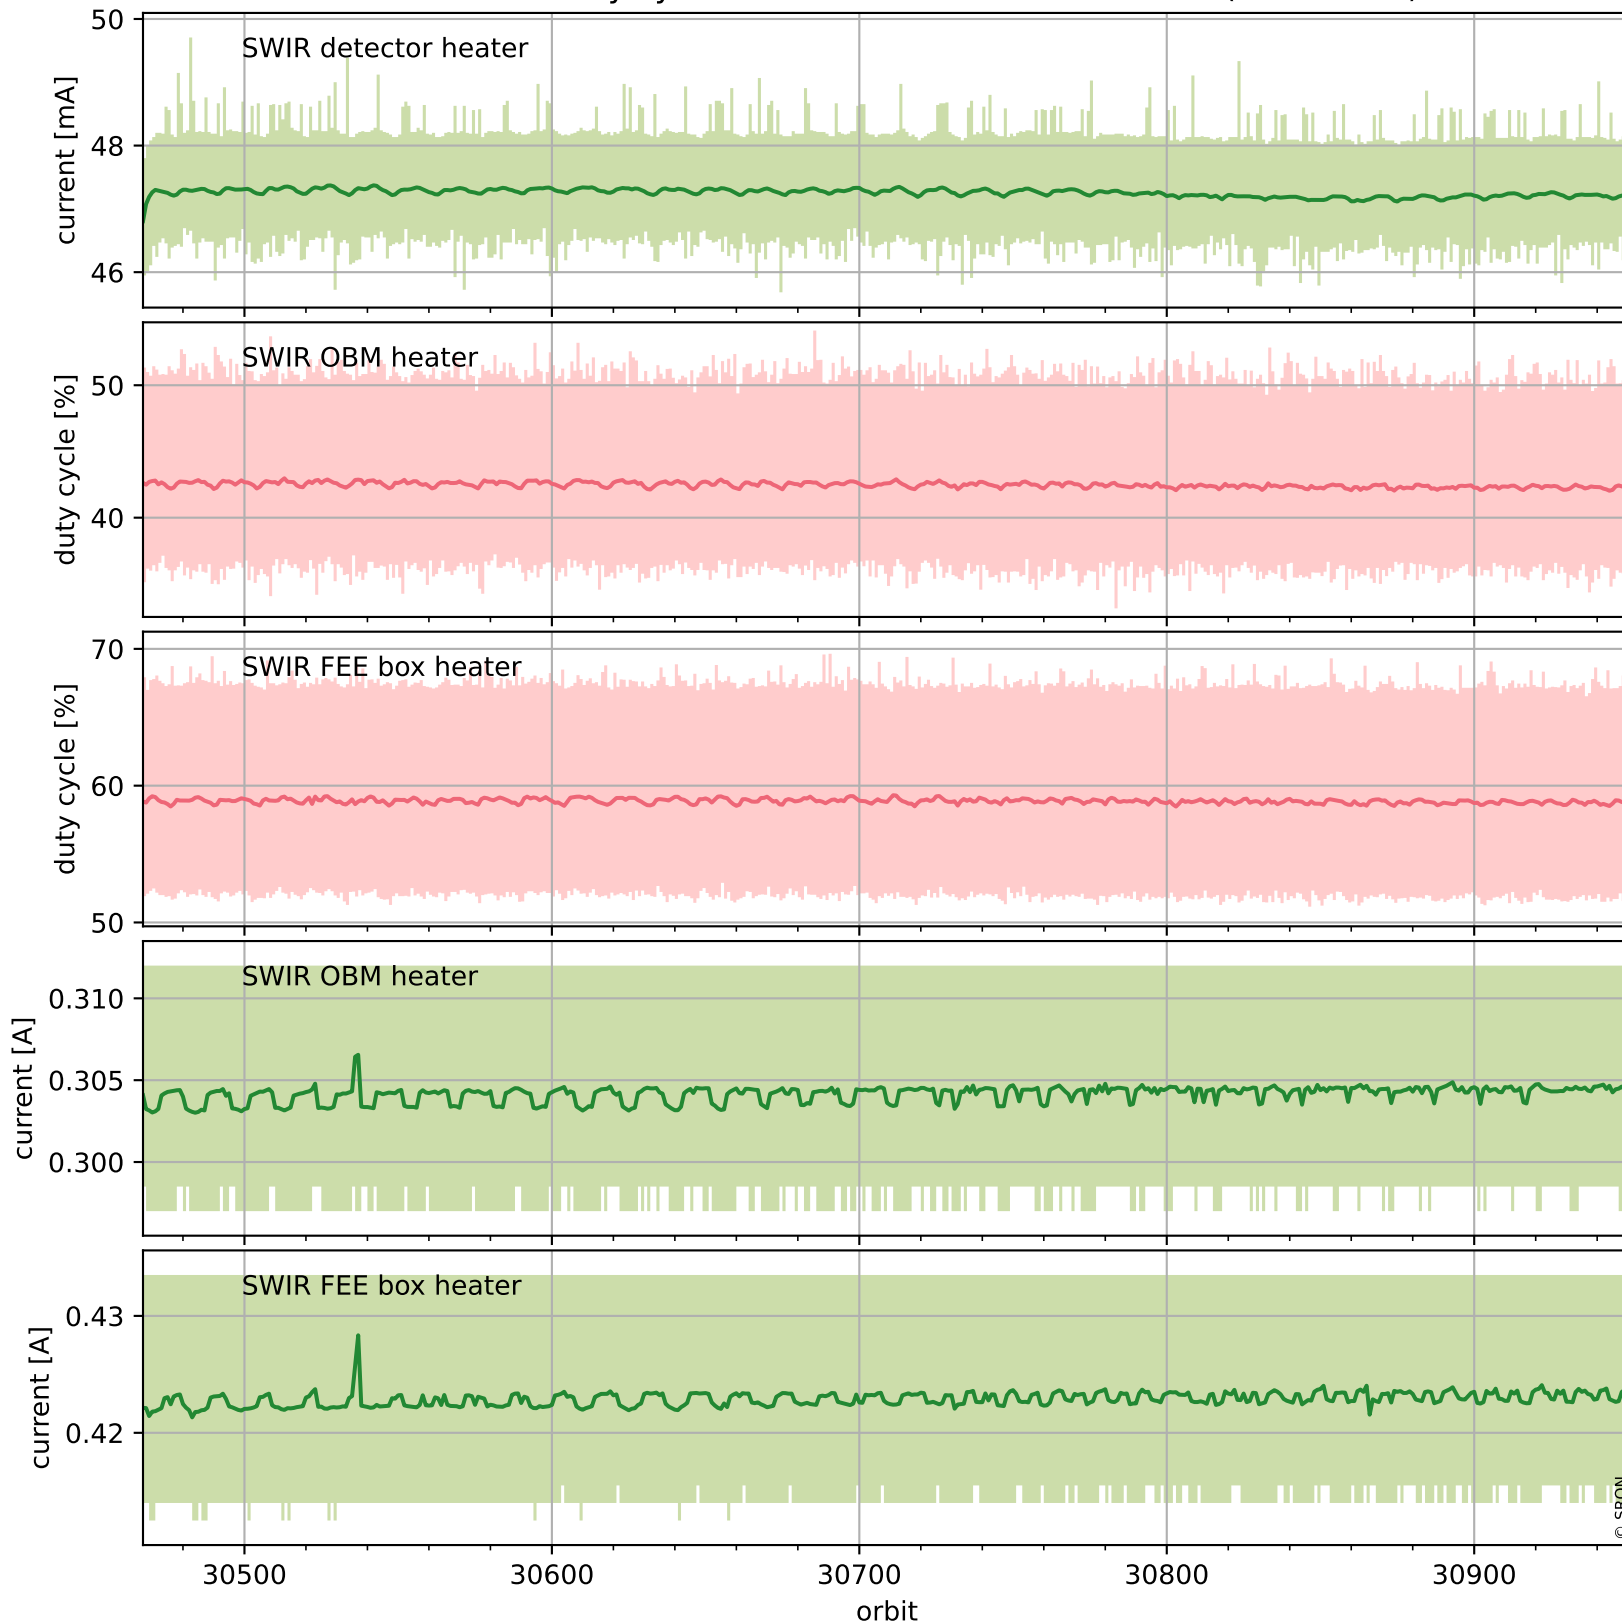

Tropomi SWIR housekeeping data

orbits : [30938, 30951]
coverage : 2023-10-03 / 2023-10-04
created : 2023-10-04T04:21:07

Temperature of sensors relevant for SWIR (one day)

Tropomi SWIR housekeeping data

orbits : [30467, 30951]
coverage : 2023-08-30 / 2023-10-04
created : 2023-10-04T04:21:07

Temperature of sensors relevant for SWIR (last month)

Tropomi SWIR housekeeping data

orbits : [30938, 30951]
coverage : 2023-10-03 / 2023-10-04
created : 2023-10-04T04:21:07

Current and duty cycle of 3 heaters relevant for SWIR (one day)

Tropomi SWIR housekeeping data

orbits : [30467, 30951]
coverage : 2023-08-30 / 2023-10-04
created : 2023-10-04T04:21:08

Current and duty cycle of 3 heaters relevant for SWIR (last month)

Tropomi SWIR housekeeping data

orbits : [30938, 30951]
coverage : 2023-10-03 / 2023-10-04
created : 2023-10-04T04:21:08

Temperature of sensors at the SWIR front-end electronics (one day)

Tropomi SWIR housekeeping data

orbits : [30467, 30951]
coverage : 2023-08-30 / 2023-10-04
created : 2023-10-04T04:21:09