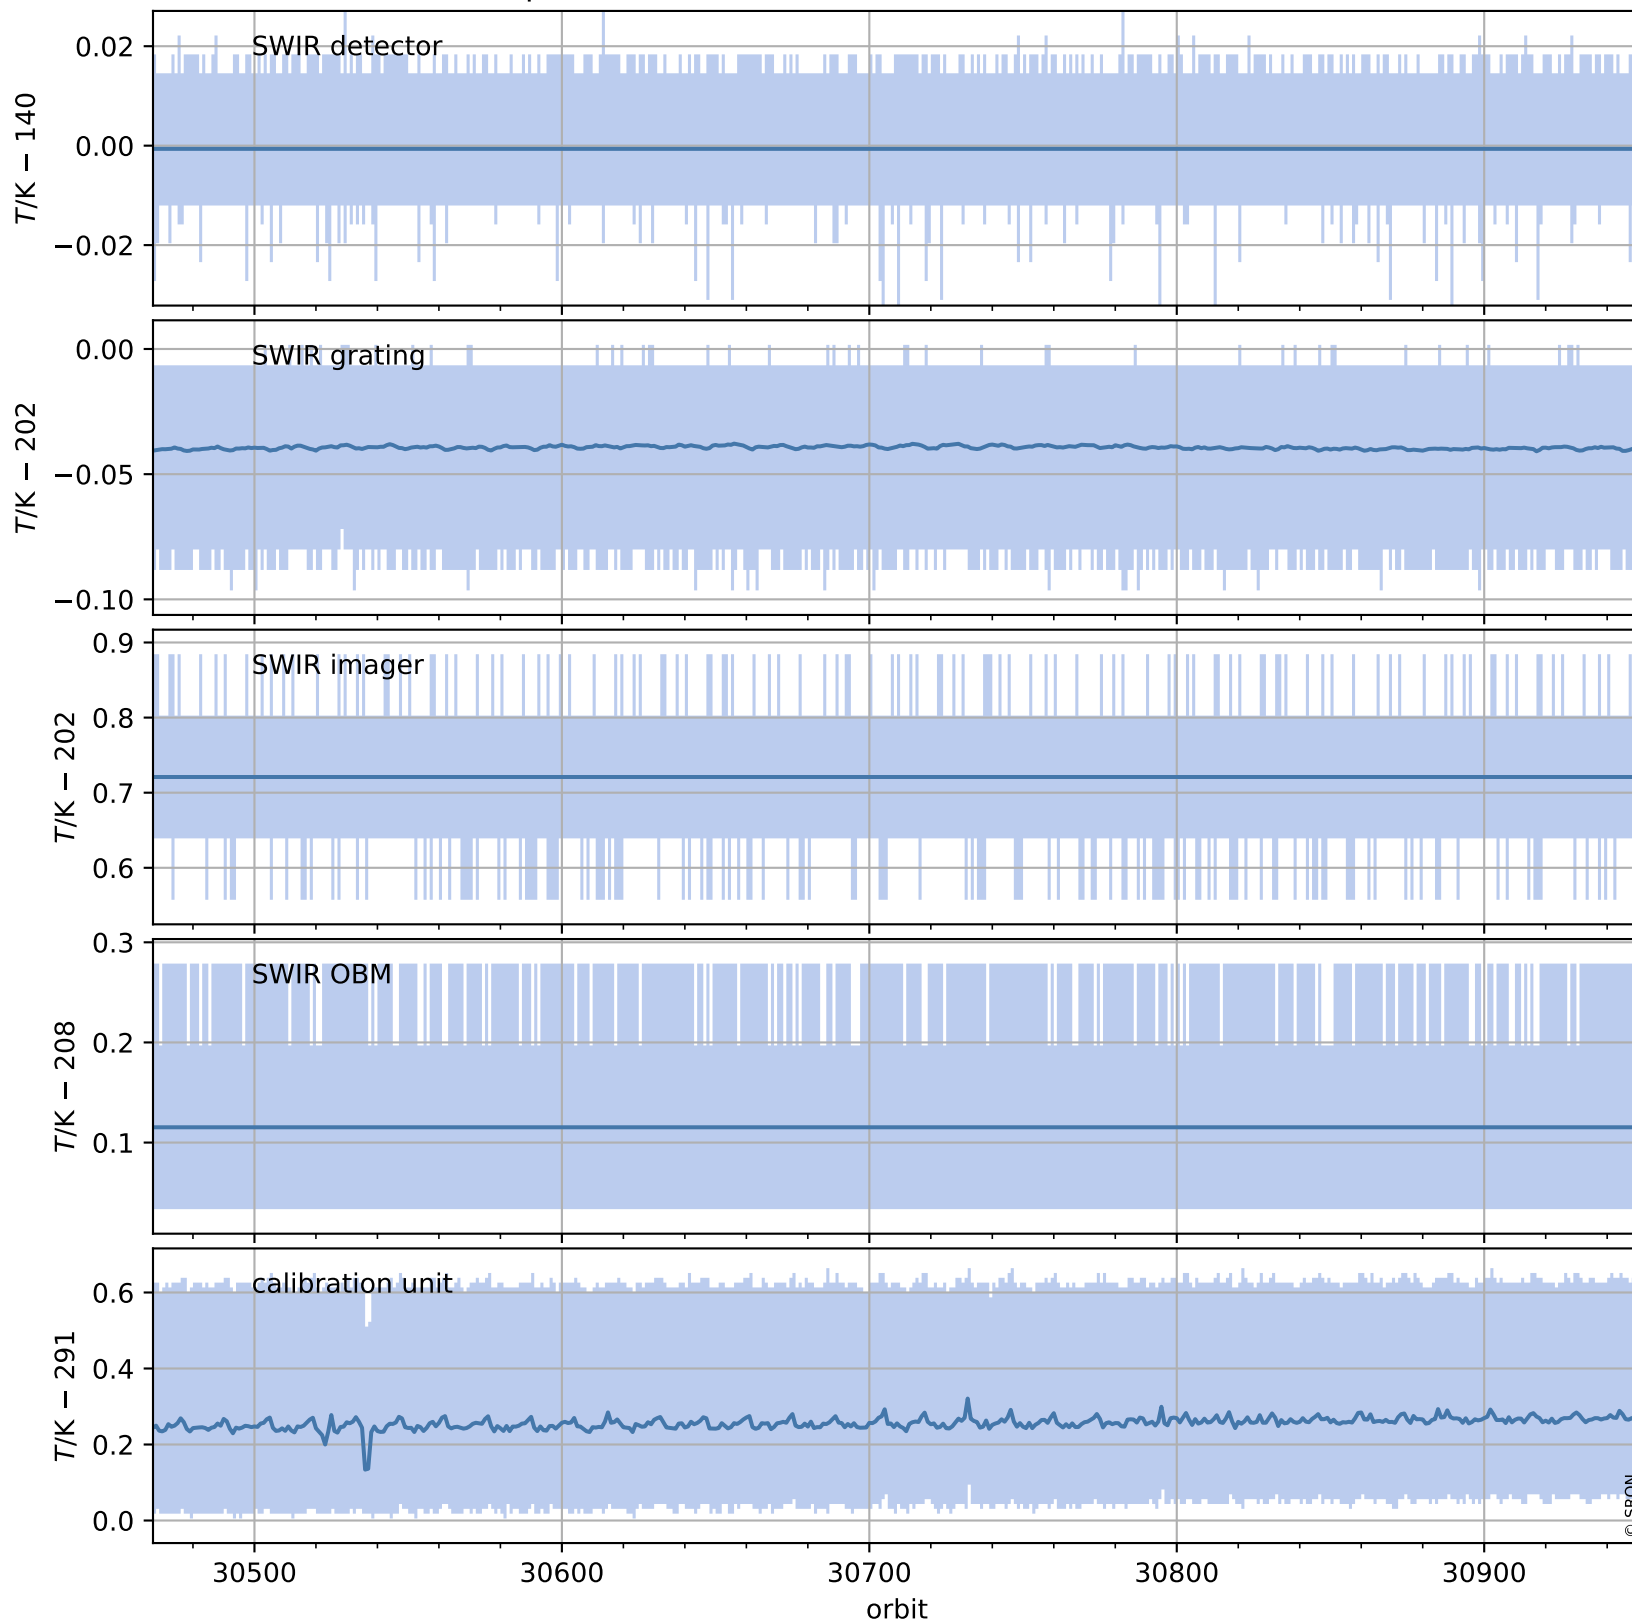

Tropomi SWIR housekeeping data

orbits : [30938, 30951]
coverage : 2023-10-03 / 2023-10-04
created : 2023-10-04T04:21:07

Temperature of sensors relevant for SWIR (one day)

Tropomi SWIR housekeeping data

orbits : [30467, 30951]
coverage : 2023-08-30 / 2023-10-04
created : 2023-10-04T04:21:07

Temperature of sensors relevant for SWIR (last month)

Tropomi SWIR housekeeping data

orbits : [30938, 30951]
coverage : 2023-10-03 / 2023-10-04
created : 2023-10-04T04:21:07

Current and duty cycle of 3 heaters relevant for SWIR (one day)

Tropomi SWIR housekeeping data

orbits : [30467, 30951]
coverage : 2023-08-30 / 2023-10-04
created : 2023-10-04T04:21:08

Current and duty cycle of 3 heaters relevant for SWIR (last month)

Tropomi SWIR housekeeping data

orbits : [30938, 30951]
coverage : 2023-10-03 / 2023-10-04
created : 2023-10-04T04:21:08

Temperature of sensors at the SWIR front-end electronics (one day)

Tropomi SWIR housekeeping data

orbits : [30467, 30951]
coverage : 2023-08-30 / 2023-10-04
created : 2023-10-04T04:21:09