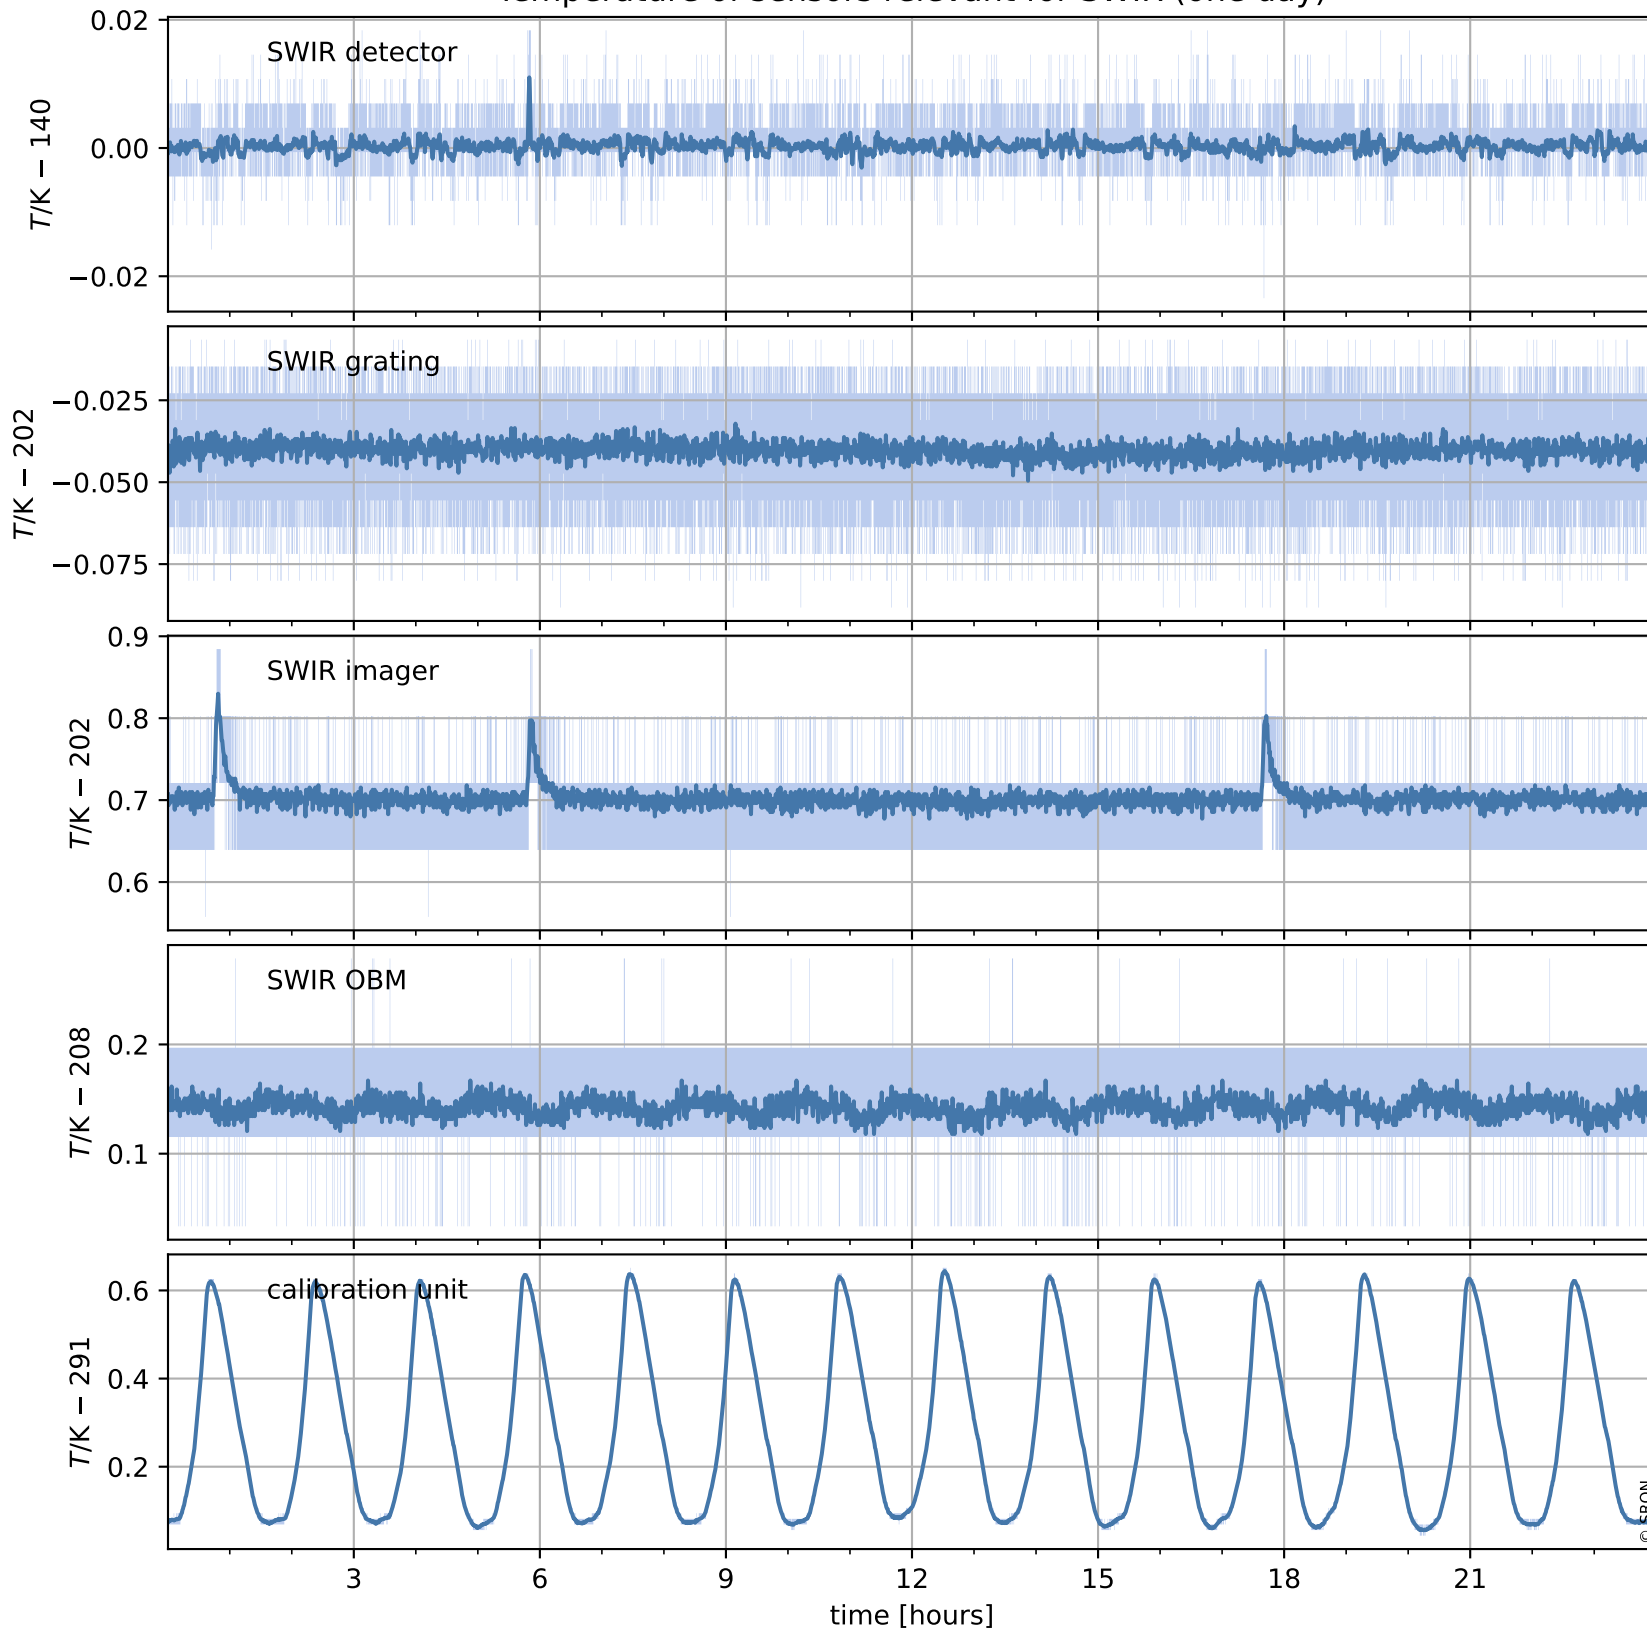

Tropomi SWIR housekeeping data

orbits : [30938, 30951]
coverage : 2023-10-03 / 2023-10-04
created : 2023-10-04T04:21:07

Temperature of sensors relevant for SWIR (one day)

Tropomi SWIR housekeeping data

orbits : [30467, 30951]
coverage : 2023-08-30 / 2023-10-04
created : 2023-10-04T04:21:07

Temperature of sensors relevant for SWIR (last month)

Tropomi SWIR housekeeping data

orbits : [30938, 30951]
coverage : 2023-10-03 / 2023-10-04
created : 2023-10-04T04:21:07

Current and duty cycle of 3 heaters relevant for SWIR (one day)