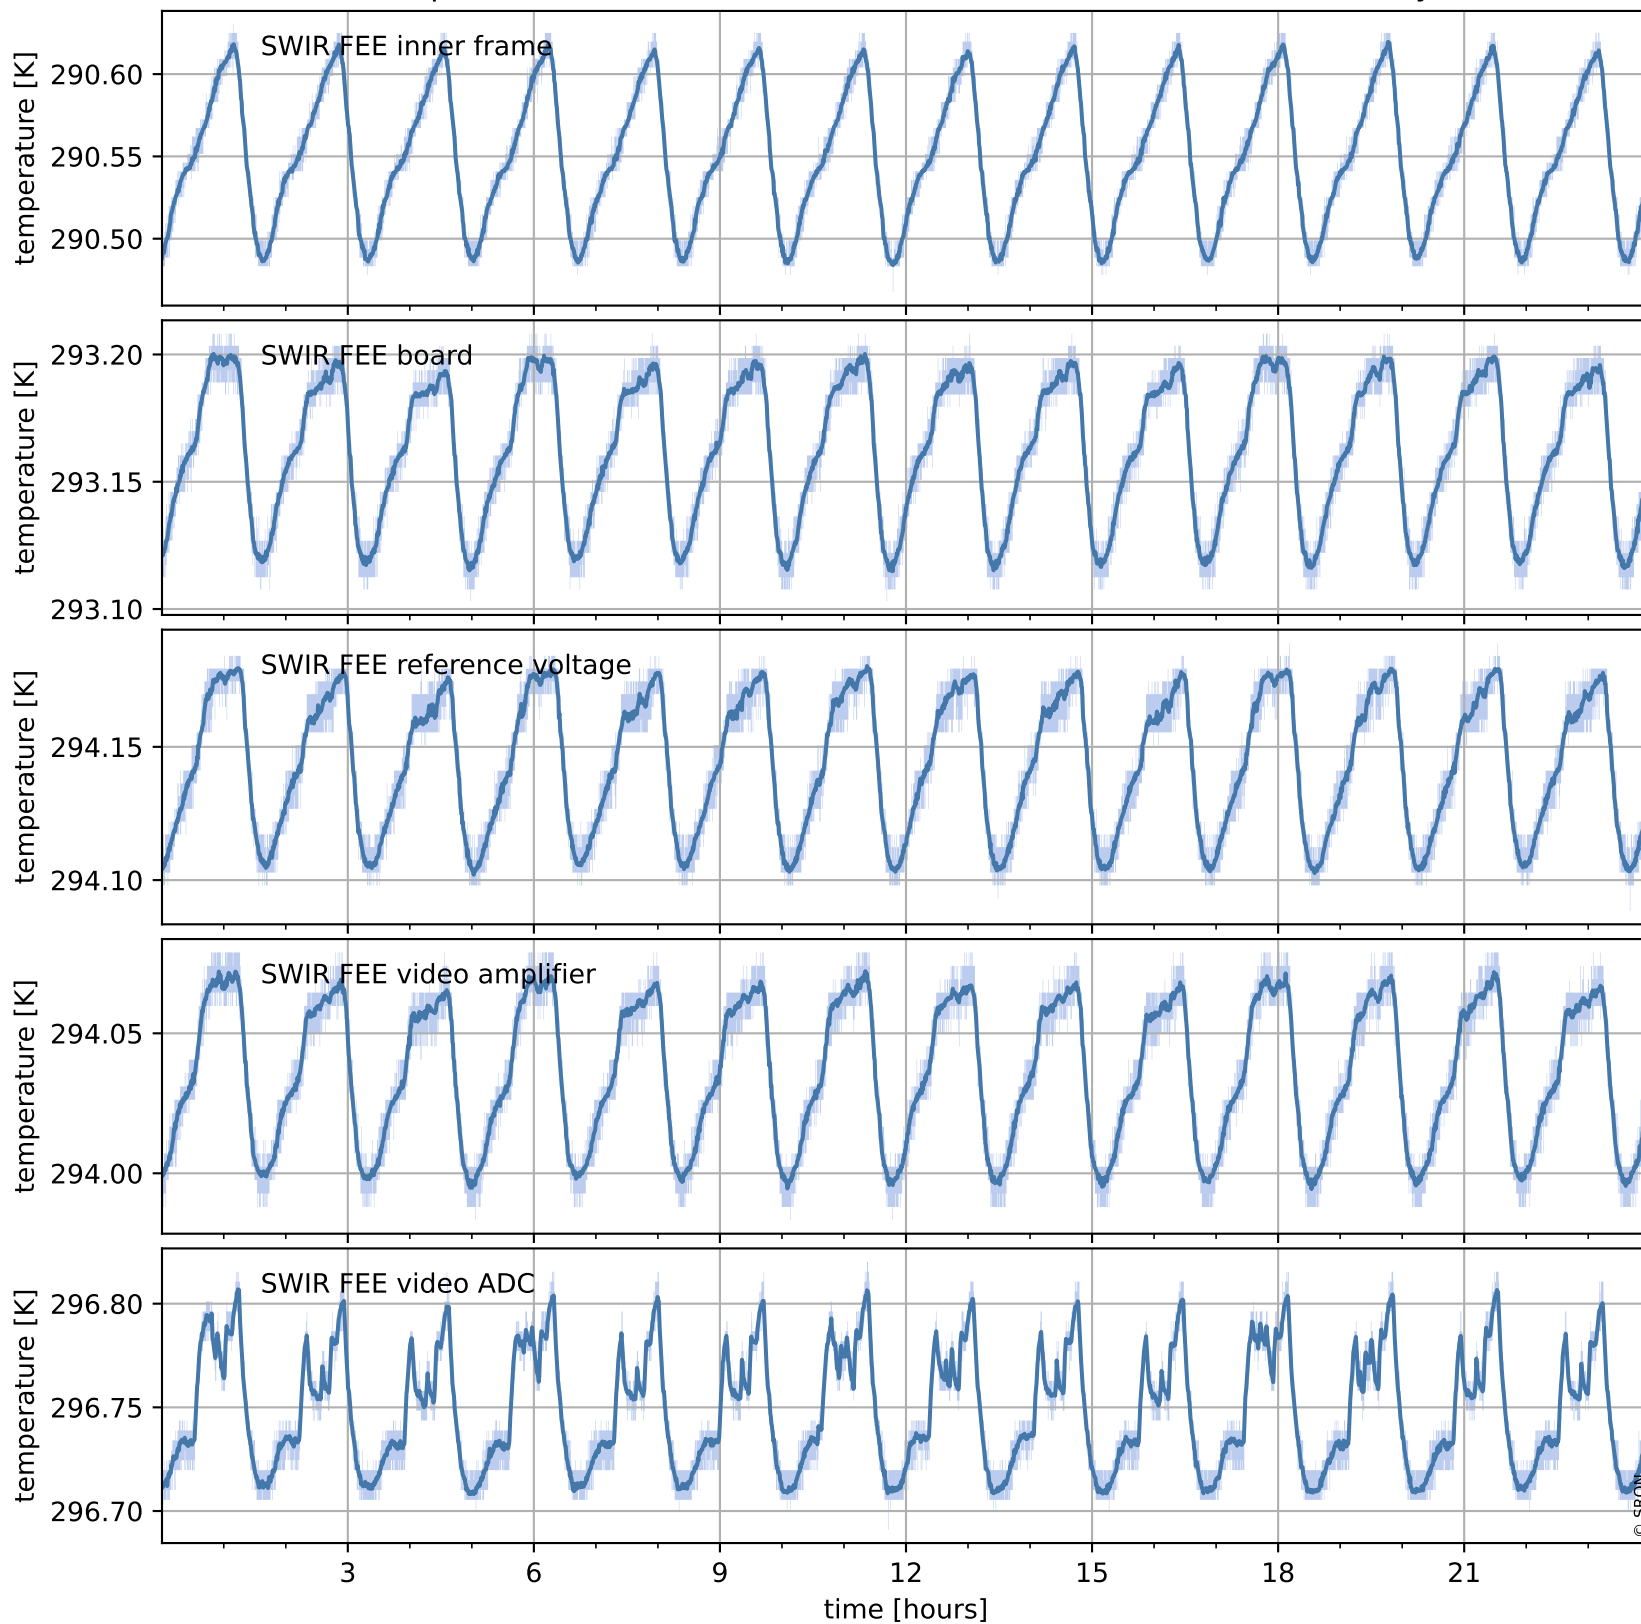

Tropomi SWIR housekeeping data

orbits : [30938, 30951]
coverage : 2023-10-03 / 2023-10-04
created : 2023-10-04T04:21:07

Temperature of sensors relevant for SWIR (one day)

Tropomi SWIR housekeeping data

orbits : [30467, 30951]
coverage : 2023-08-30 / 2023-10-04
created : 2023-10-04T04:21:07

Temperature of sensors relevant for SWIR (last month)

Tropomi SWIR housekeeping data

orbits : [30938, 30951]
coverage : 2023-10-03 / 2023-10-04
created : 2023-10-04T04:21:07

Current and duty cycle of 3 heaters relevant for SWIR (one day)

Tropomi SWIR housekeeping data

orbits : [30467, 30951]
coverage : 2023-08-30 / 2023-10-04
created : 2023-10-04T04:21:08

Current and duty cycle of 3 heaters relevant for SWIR (last month)

Tropomi SWIR housekeeping data

orbits : [30938, 30951]
coverage : 2023-10-03 / 2023-10-04
created : 2023-10-04T04:21:08

Temperature of sensors at the SWIR front-end electronics (one day)

Tropomi SWIR housekeeping data

orbits : [30467, 30951]
coverage : 2023-08-30 / 2023-10-04
created : 2023-10-04T04:21:09