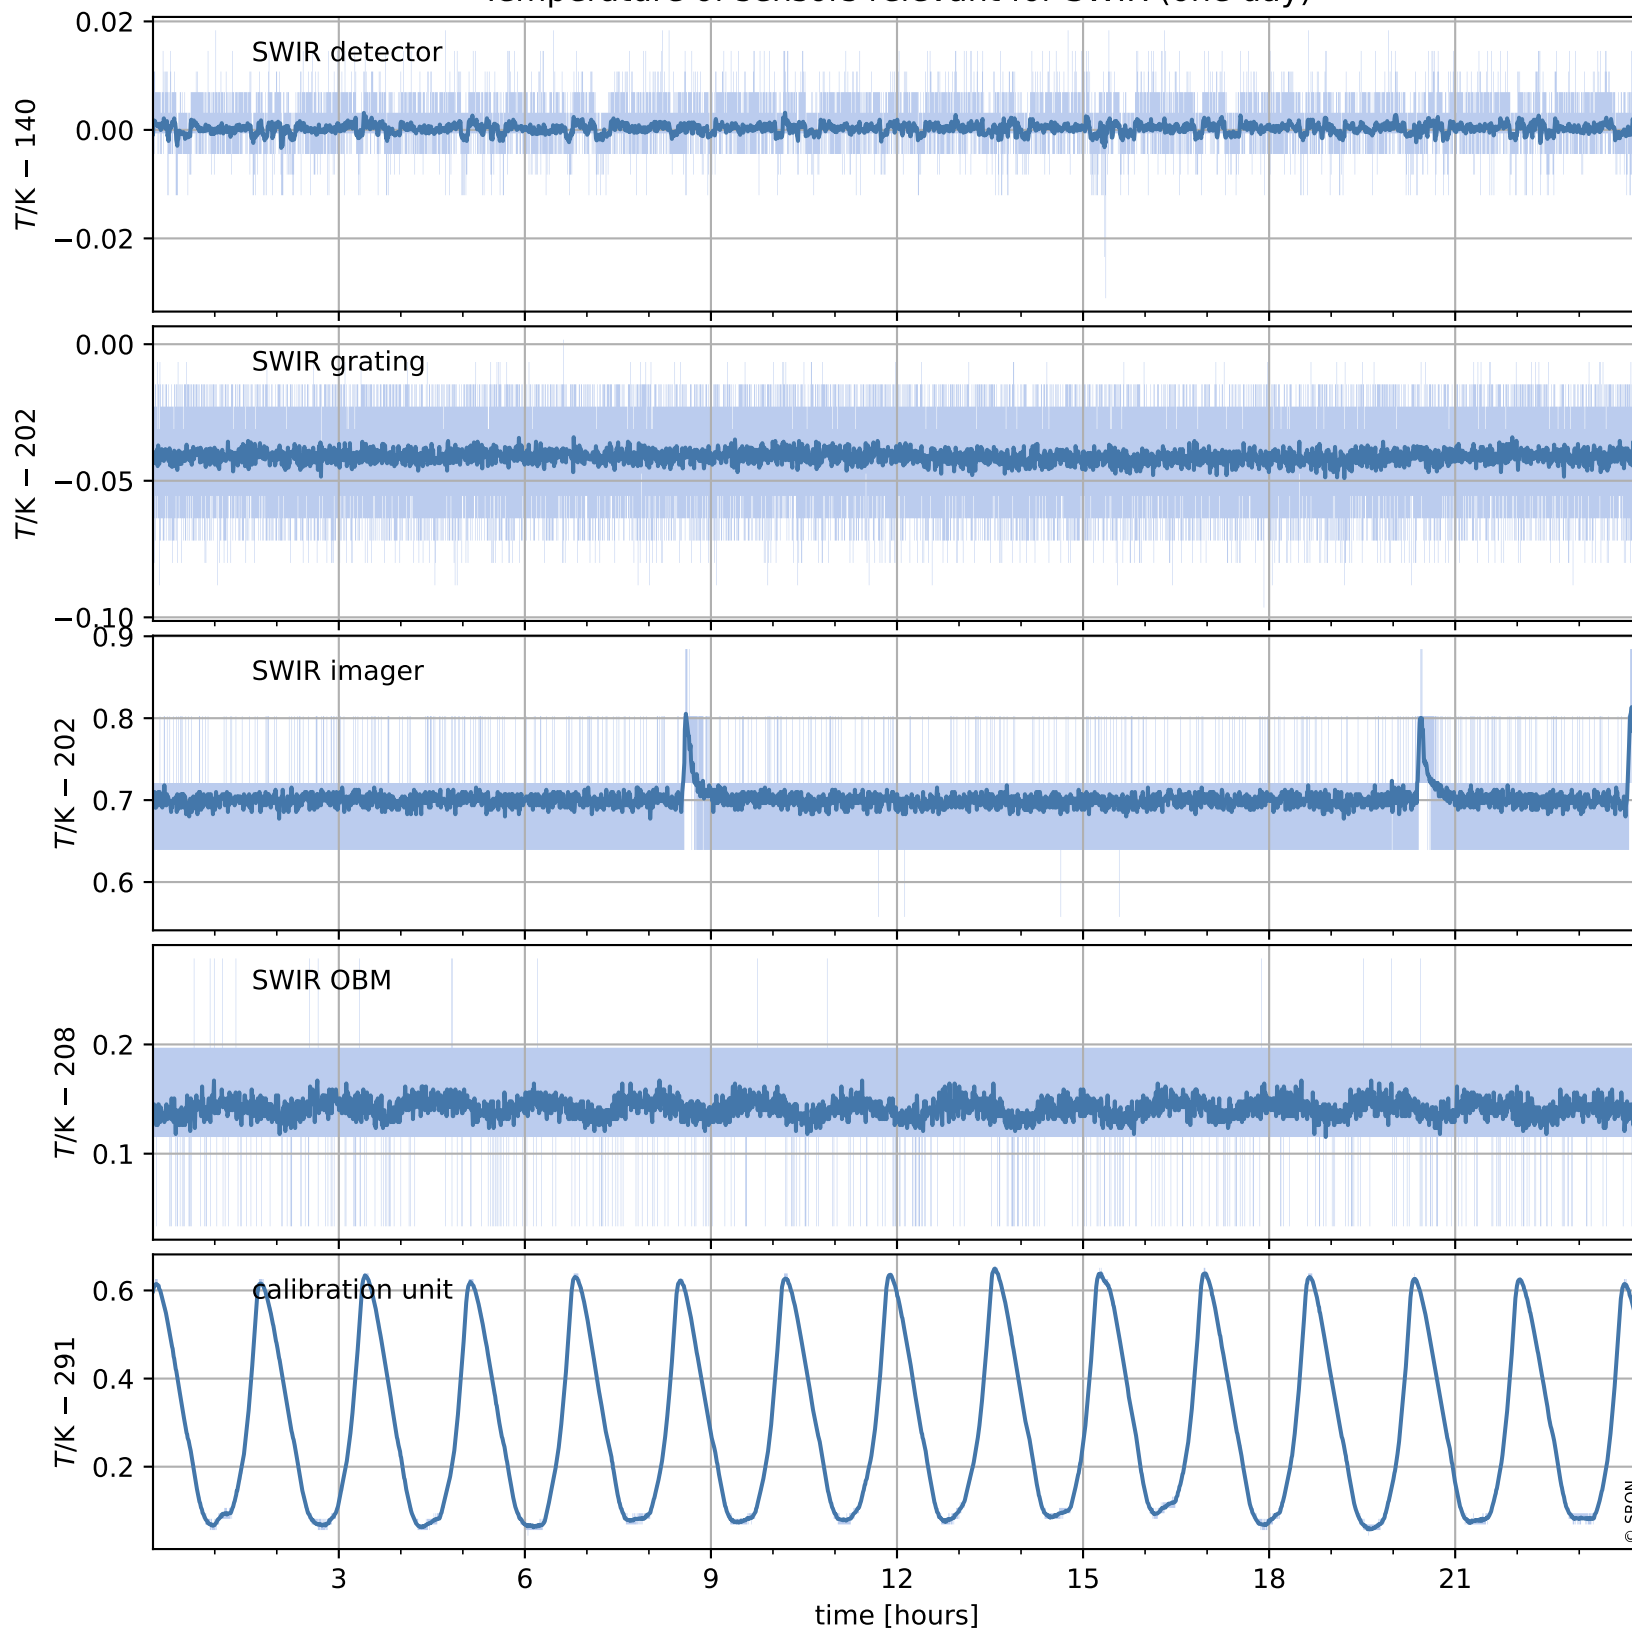

Tropomi SWIR housekeeping data

orbits : [30966, 30980]
coverage : 2023-10-05 / 2023-10-06
created : 2023-10-06T14:21:08

Temperature of sensors relevant for SWIR (one day)

Tropomi SWIR housekeeping data

orbits : [30496, 30980]
coverage : 2023-09-01 / 2023-10-06
created : 2023-10-06T14:21:09

Temperature of sensors relevant for SWIR (last month)

Tropomi SWIR housekeeping data

orbits : [30966, 30980]
coverage : 2023-10-05 / 2023-10-06
created : 2023-10-06T14:21:09

Current and duty cycle of 3 heaters relevant for SWIR (one day)

Tropomi SWIR housekeeping data

orbits : [30496, 30980]
coverage : 2023-09-01 / 2023-10-06
created : 2023-10-06T14:21:09

Current and duty cycle of 3 heaters relevant for SWIR (last month)

Tropomi SWIR housekeeping data