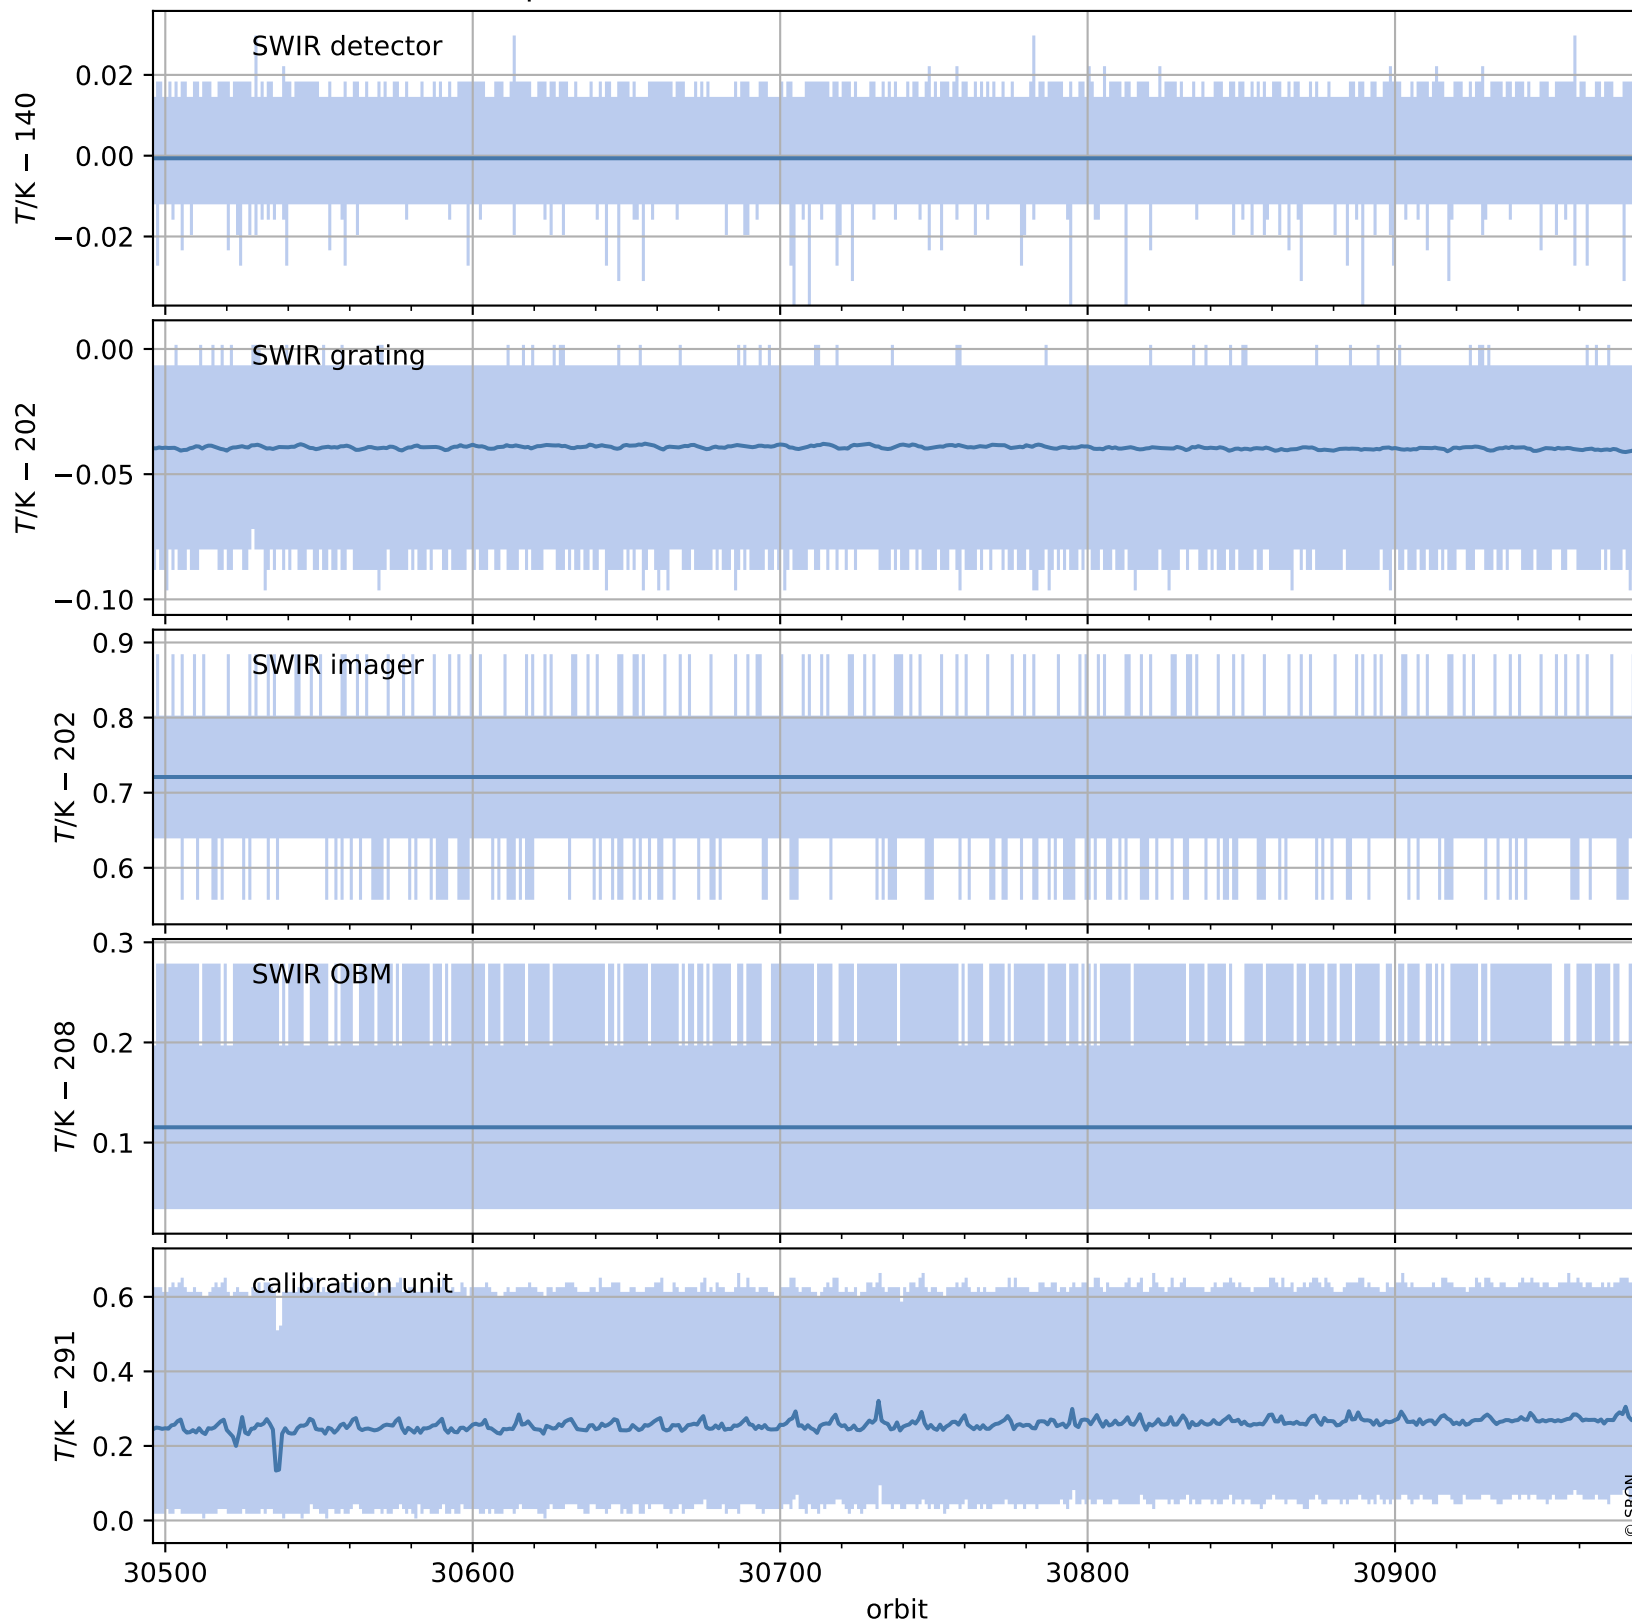

Tropomi SWIR housekeeping data

orbits : [30966, 30980]
coverage : 2023-10-05 / 2023-10-06
created : 2023-10-06T14:21:08

Temperature of sensors relevant for SWIR (one day)

Tropomi SWIR housekeeping data

orbits : [30496, 30980]
coverage : 2023-09-01 / 2023-10-06
created : 2023-10-06T14:21:09

Temperature of sensors relevant for SWIR (last month)

Tropomi SWIR housekeeping data

orbits : [30966, 30980]
coverage : 2023-10-05 / 2023-10-06
created : 2023-10-06T14:21:09

Current and duty cycle of 3 heaters relevant for SWIR (one day)

Tropomi SWIR housekeeping data

orbits : [30496, 30980]
coverage : 2023-09-01 / 2023-10-06
created : 2023-10-06T14:21:09

Current and duty cycle of 3 heaters relevant for SWIR (last month)

Tropomi SWIR housekeeping data

orbits : [30966, 30980]
coverage : 2023-10-05 / 2023-10-06
created : 2023-10-06T14:21:10

Temperature of sensors at the SWIR front-end electronics (one day)

Tropomi SWIR housekeeping data

orbits : [30496, 30980]
coverage : 2023-09-01 / 2023-10-06
created : 2023-10-06T14:21:10