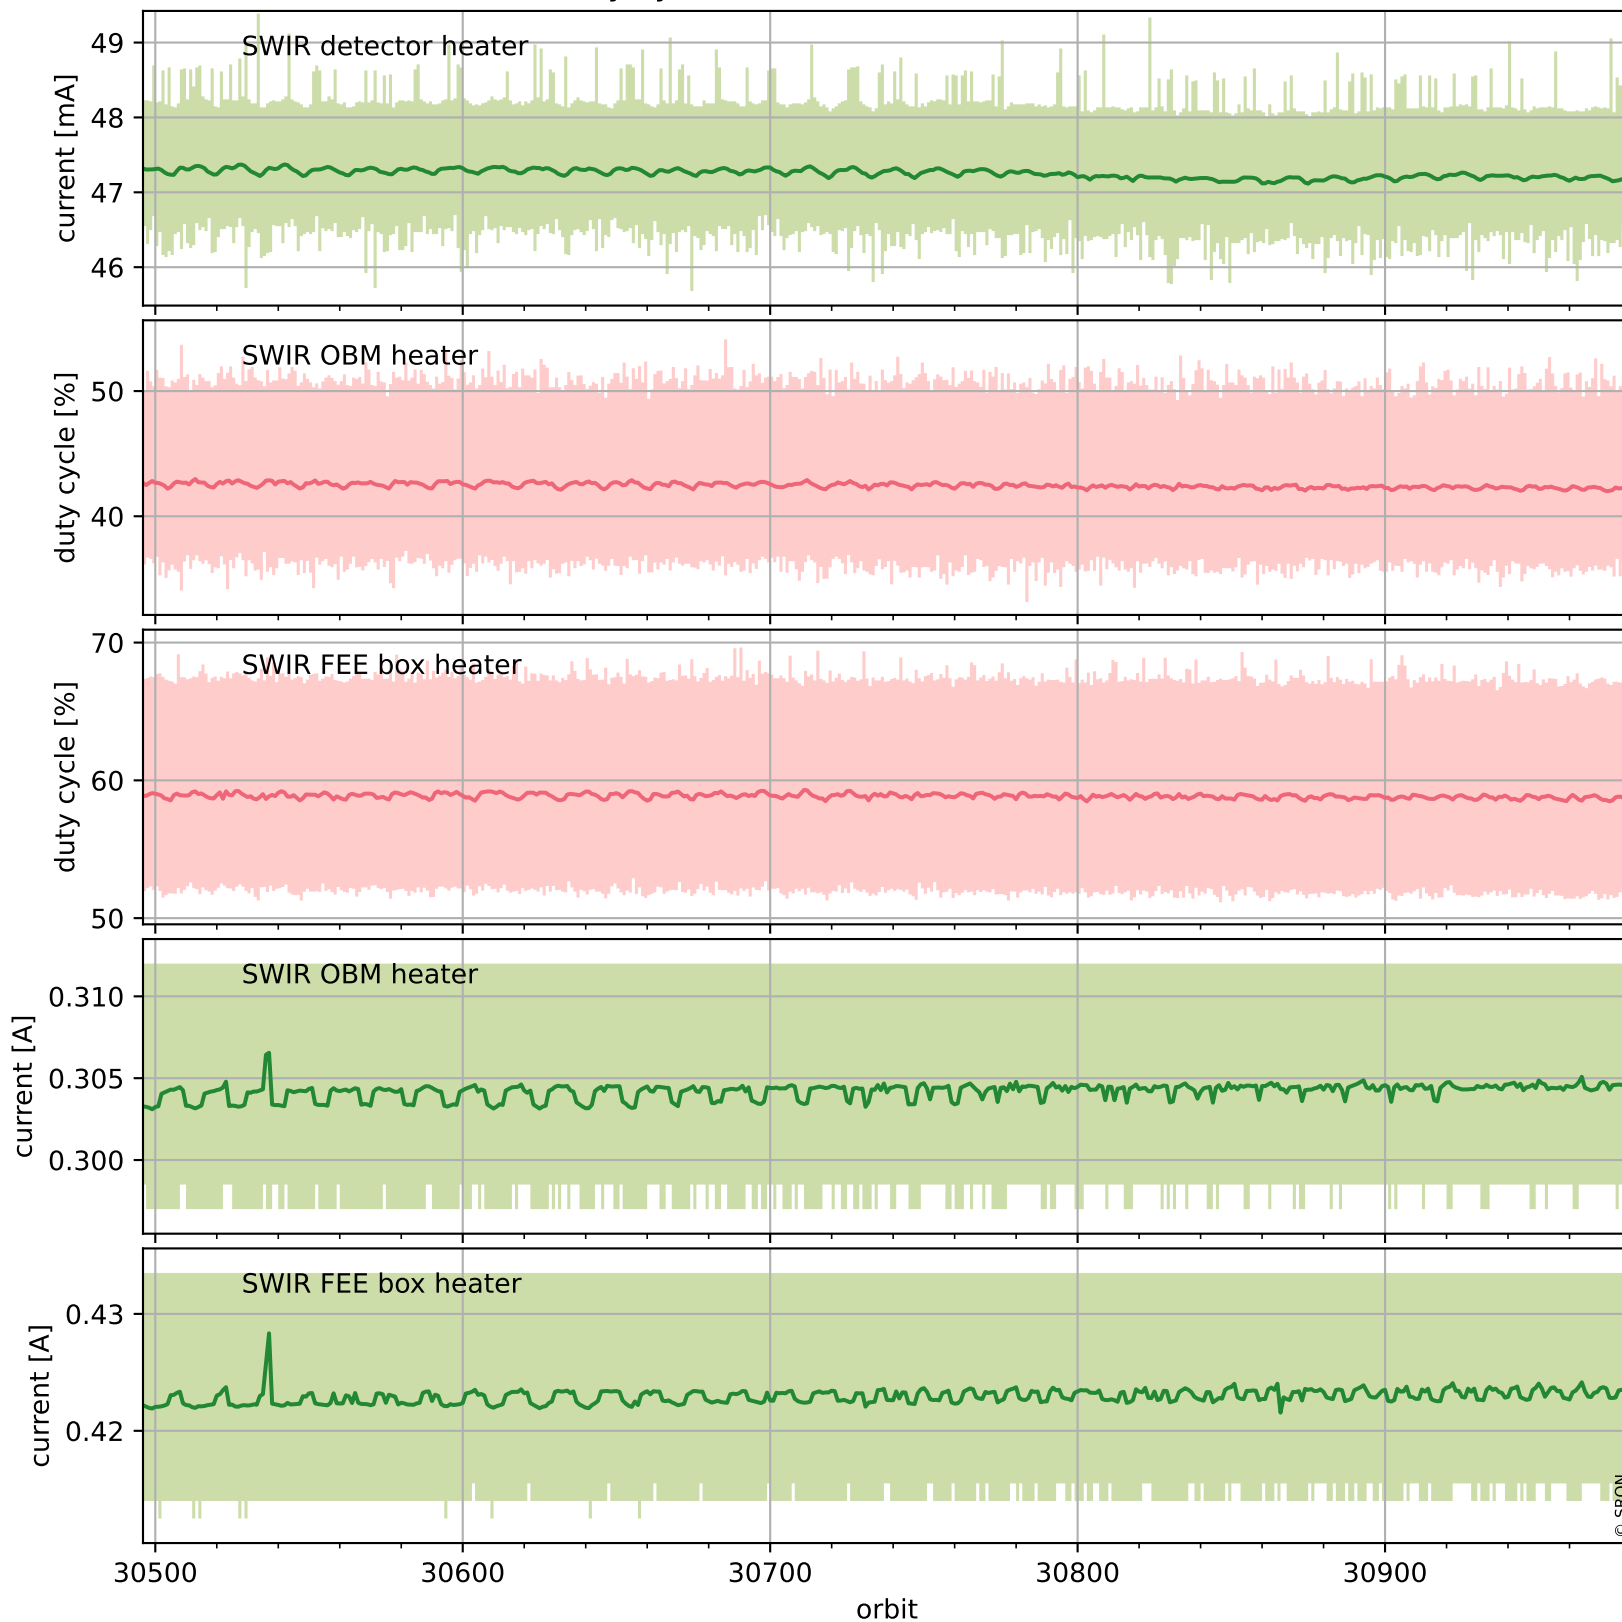

Tropomi SWIR housekeeping data

orbits : [30966, 30980]
coverage : 2023-10-05 / 2023-10-06
created : 2023-10-06T14:21:08

Temperature of sensors relevant for SWIR (one day)

Tropomi SWIR housekeeping data

orbits : [30496, 30980]
coverage : 2023-09-01 / 2023-10-06
created : 2023-10-06T14:21:09

Temperature of sensors relevant for SWIR (last month)

Tropomi SWIR housekeeping data

orbits : [30966, 30980]
coverage : 2023-10-05 / 2023-10-06
created : 2023-10-06T14:21:09

Current and duty cycle of 3 heaters relevant for SWIR (one day)

Tropomi SWIR housekeeping data

orbits : [30496, 30980]
coverage : 2023-09-01 / 2023-10-06
created : 2023-10-06T14:21:09

Current and duty cycle of 3 heaters relevant for SWIR (last month)

Tropomi SWIR housekeeping data

orbits : [30966, 30980]
coverage : 2023-10-05 / 2023-10-06
created : 2023-10-06T14:21:10

Temperature of sensors at the SWIR front-end electronics (one day)

Tropomi SWIR housekeeping data

orbits : [30496, 30980]
coverage : 2023-09-01 / 2023-10-06
created : 2023-10-06T14:21:10