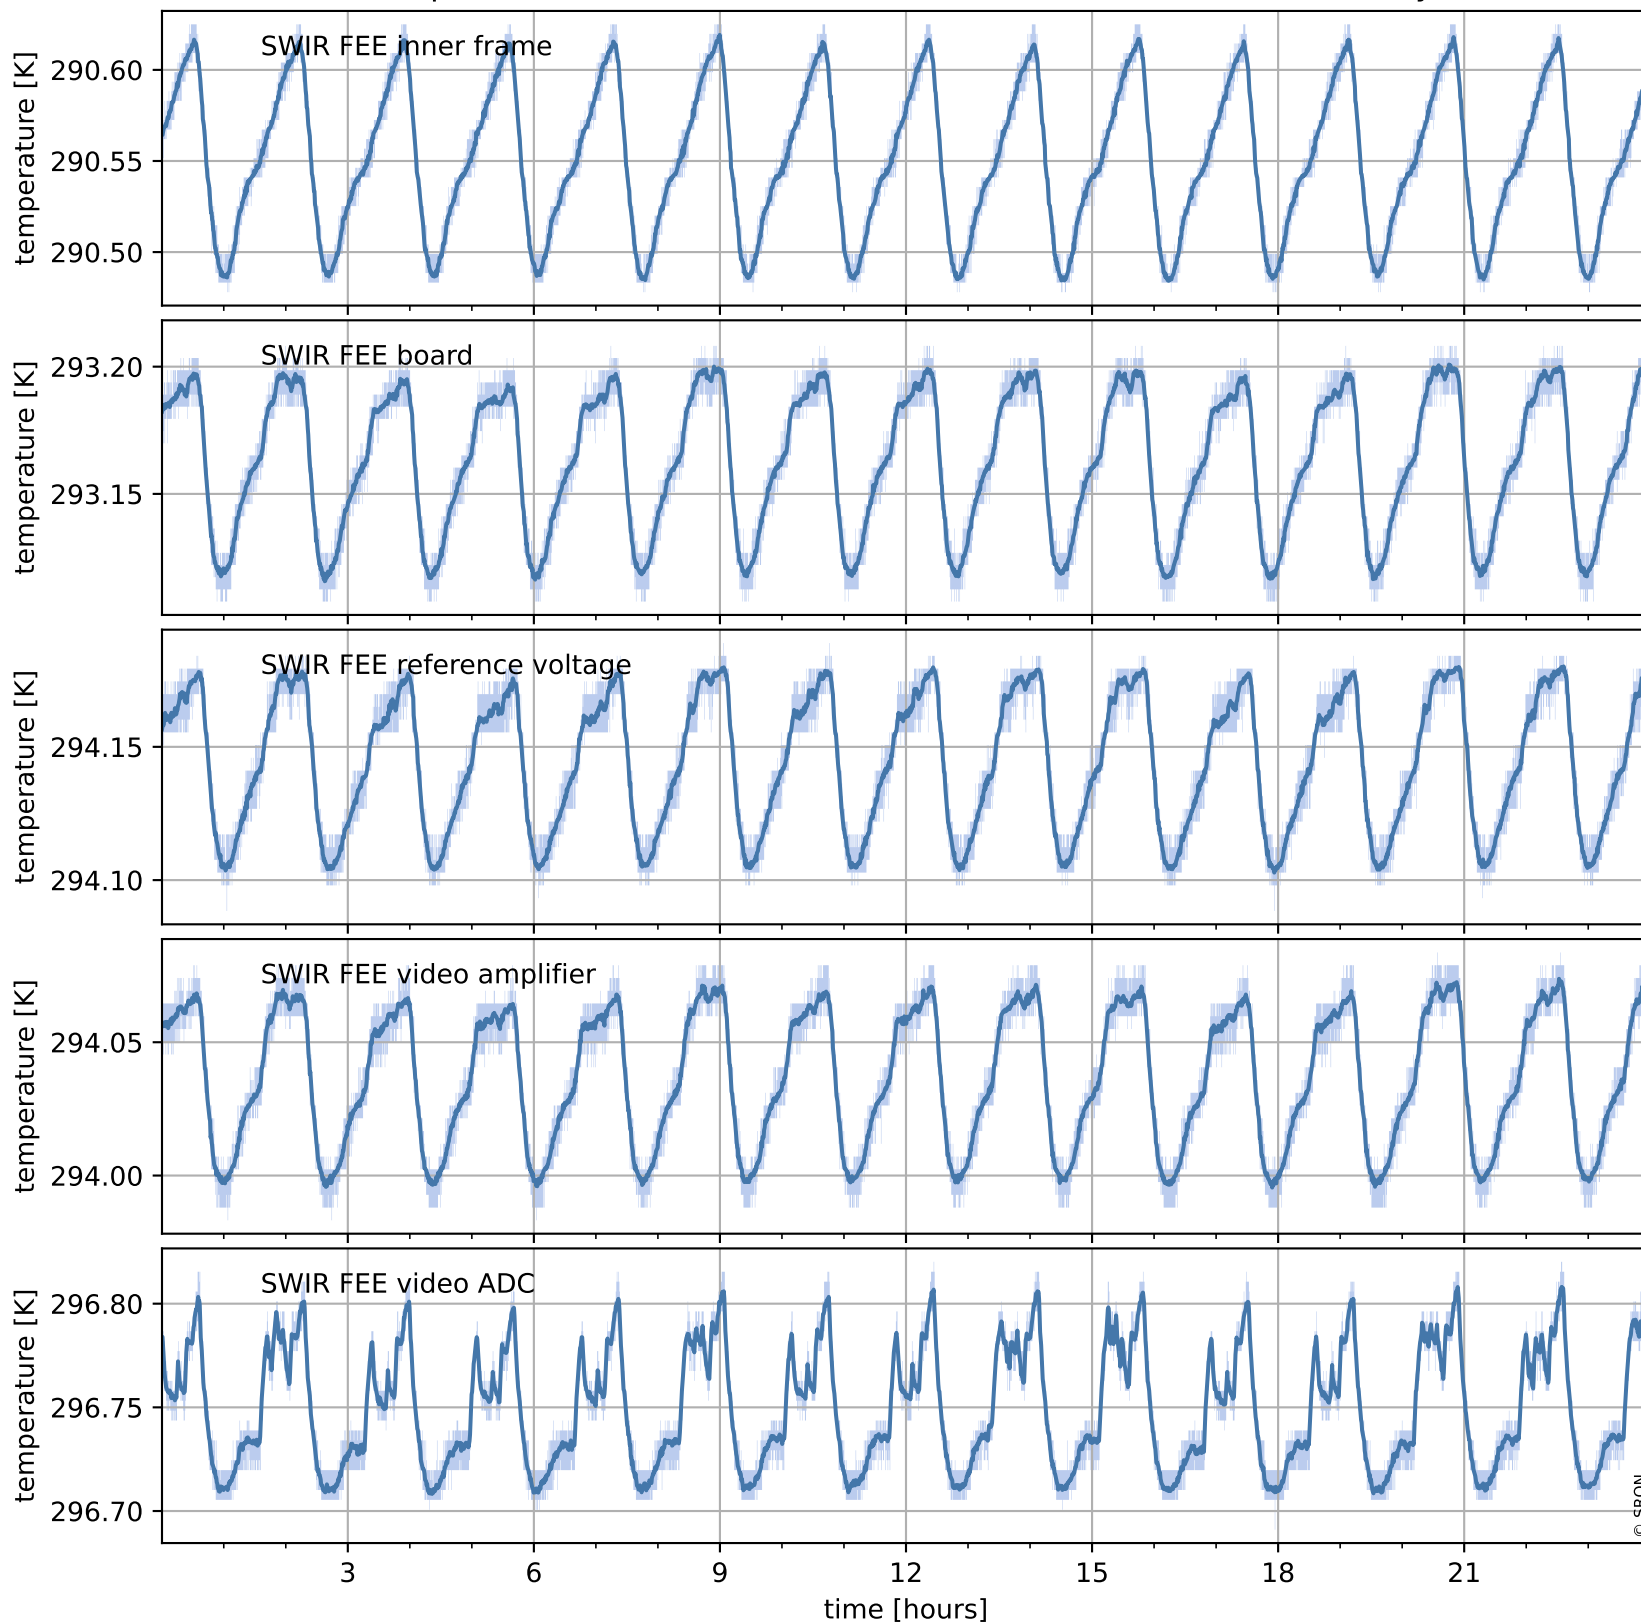

Tropomi SWIR housekeeping data

orbits : [30966, 30980]
coverage : 2023-10-05 / 2023-10-06
created : 2023-10-06T14:21:08

Temperature of sensors relevant for SWIR (one day)

Tropomi SWIR housekeeping data

orbits : [30496, 30980]
coverage : 2023-09-01 / 2023-10-06
created : 2023-10-06T14:21:09

Temperature of sensors relevant for SWIR (last month)

Tropomi SWIR housekeeping data

orbits : [30966, 30980]
coverage : 2023-10-05 / 2023-10-06
created : 2023-10-06T14:21:09

Current and duty cycle of 3 heaters relevant for SWIR (one day)

Tropomi SWIR housekeeping data

orbits : [30496, 30980]
coverage : 2023-09-01 / 2023-10-06
created : 2023-10-06T14:21:09

Current and duty cycle of 3 heaters relevant for SWIR (last month)

Tropomi SWIR housekeeping data

orbits : [30966, 30980]
coverage : 2023-10-05 / 2023-10-06
created : 2023-10-06T14:21:10

Temperature of sensors at the SWIR front-end electronics (one day)

Tropomi SWIR housekeeping data

orbits : [30496, 30980]
coverage : 2023-09-01 / 2023-10-06
created : 2023-10-06T14:21:10