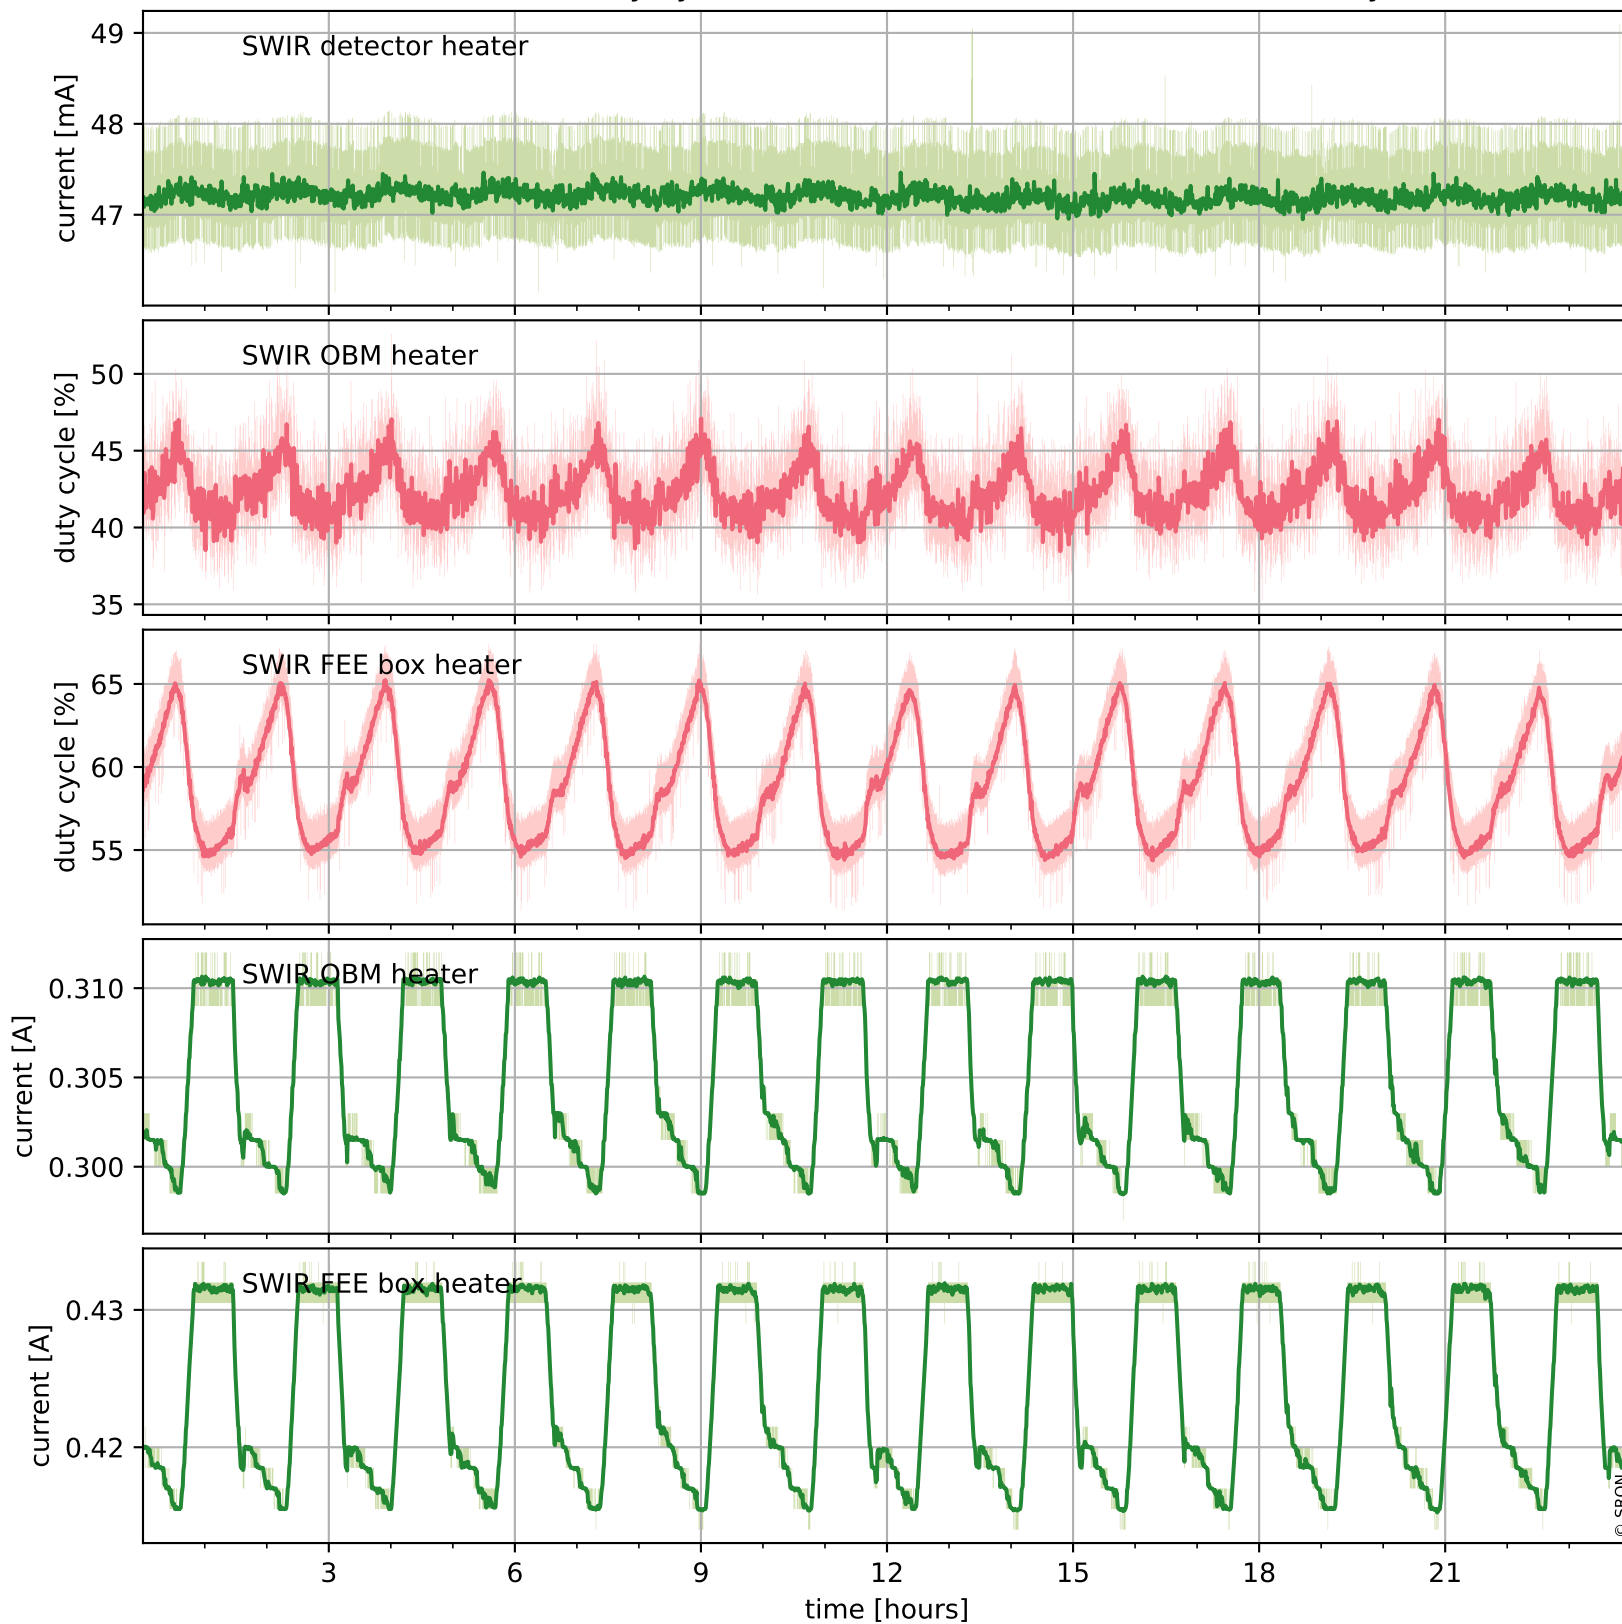

Tropomi SWIR housekeeping data

orbits : [30966, 30980]
coverage : 2023-10-05 / 2023-10-06
created : 2023-10-06T14:21:08

Temperature of sensors relevant for SWIR (one day)

Tropomi SWIR housekeeping data

orbits : [30496, 30980]
coverage : 2023-09-01 / 2023-10-06
created : 2023-10-06T14:21:09

Temperature of sensors relevant for SWIR (last month)

Tropomi SWIR housekeeping data

orbits : [30966, 30980]
coverage : 2023-10-05 / 2023-10-06
created : 2023-10-06T14:21:09

Current and duty cycle of 3 heaters relevant for SWIR (one day)

Tropomi SWIR housekeeping data

orbits : [30496, 30980]
coverage : 2023-09-01 / 2023-10-06
created : 2023-10-06T14:21:09

Current and duty cycle of 3 heaters relevant for SWIR (last month)

Tropomi SWIR housekeeping data

orbits : [30966, 30980]
coverage : 2023-10-05 / 2023-10-06
created : 2023-10-06T14:21:10

Temperature of sensors at the SWIR front-end electronics (one day)

Tropomi SWIR housekeeping data

orbits : [30496, 30980]
coverage : 2023-09-01 / 2023-10-06
created : 2023-10-06T14:21:10