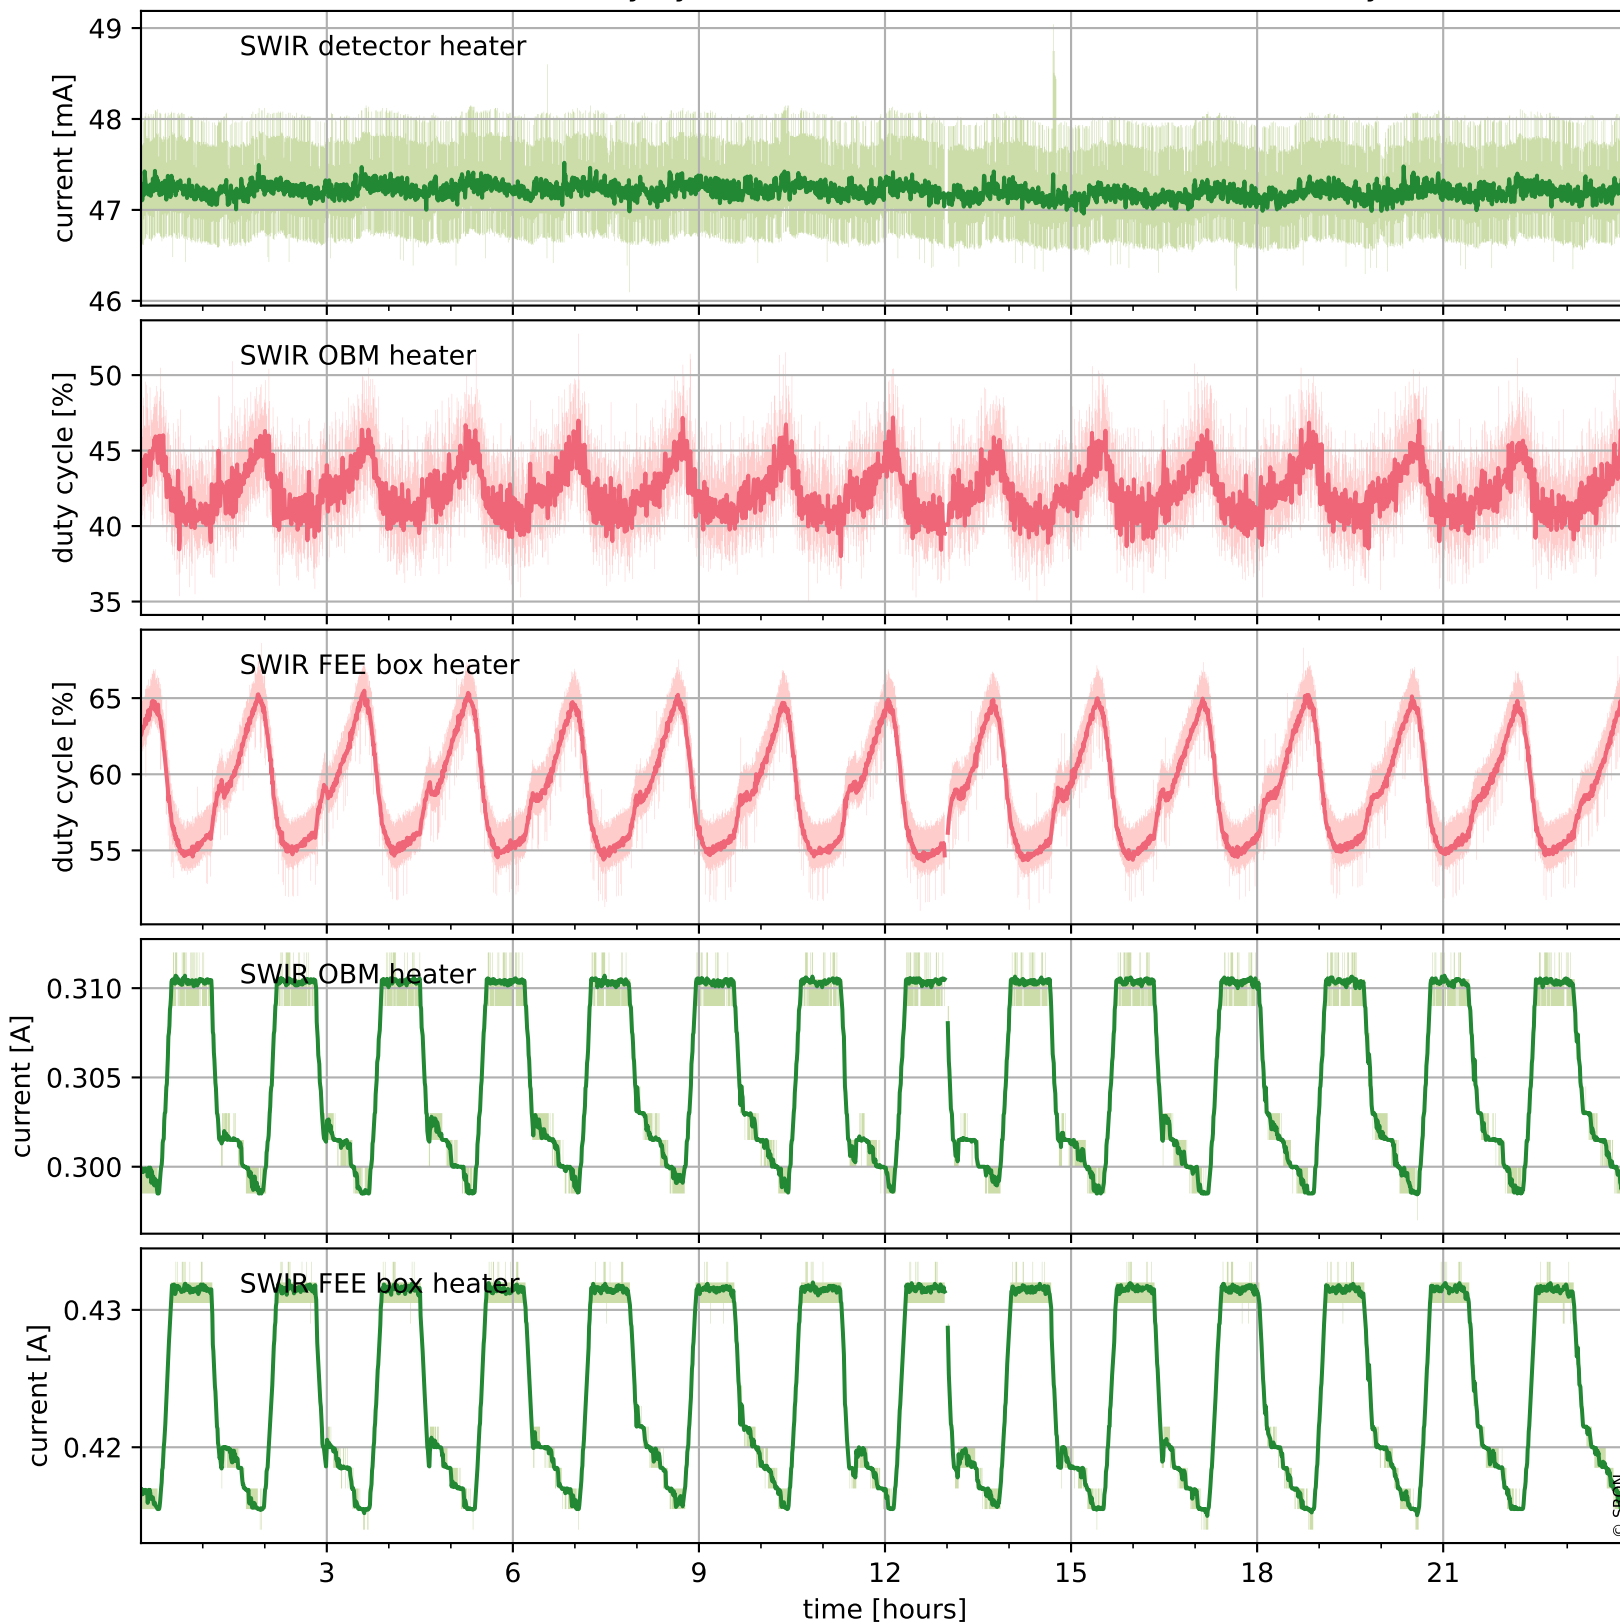

Tropomi SWIR housekeeping data

orbits : [30981, 30994]
coverage : 2023-10-06 / 2023-10-07
created : 2023-10-07T14:21:03

Temperature of sensors relevant for SWIR (one day)

Tropomi SWIR housekeeping data

orbits : [30510, 30994]
coverage : 2023-09-02 / 2023-10-07
created : 2023-10-07T14:21:04

Temperature of sensors relevant for SWIR (last month)

Tropomi SWIR housekeeping data

orbits : [30981, 30994]
coverage : 2023-10-06 / 2023-10-07
created : 2023-10-07T14:21:04

Current and duty cycle of 3 heaters relevant for SWIR (one day)

Tropomi SWIR housekeeping data

orbits : [30510, 30994]
coverage : 2023-09-02 / 2023-10-07
created : 2023-10-07T14:21:05

Current and duty cycle of 3 heaters relevant for SWIR (last month)

Tropomi SWIR housekeeping data