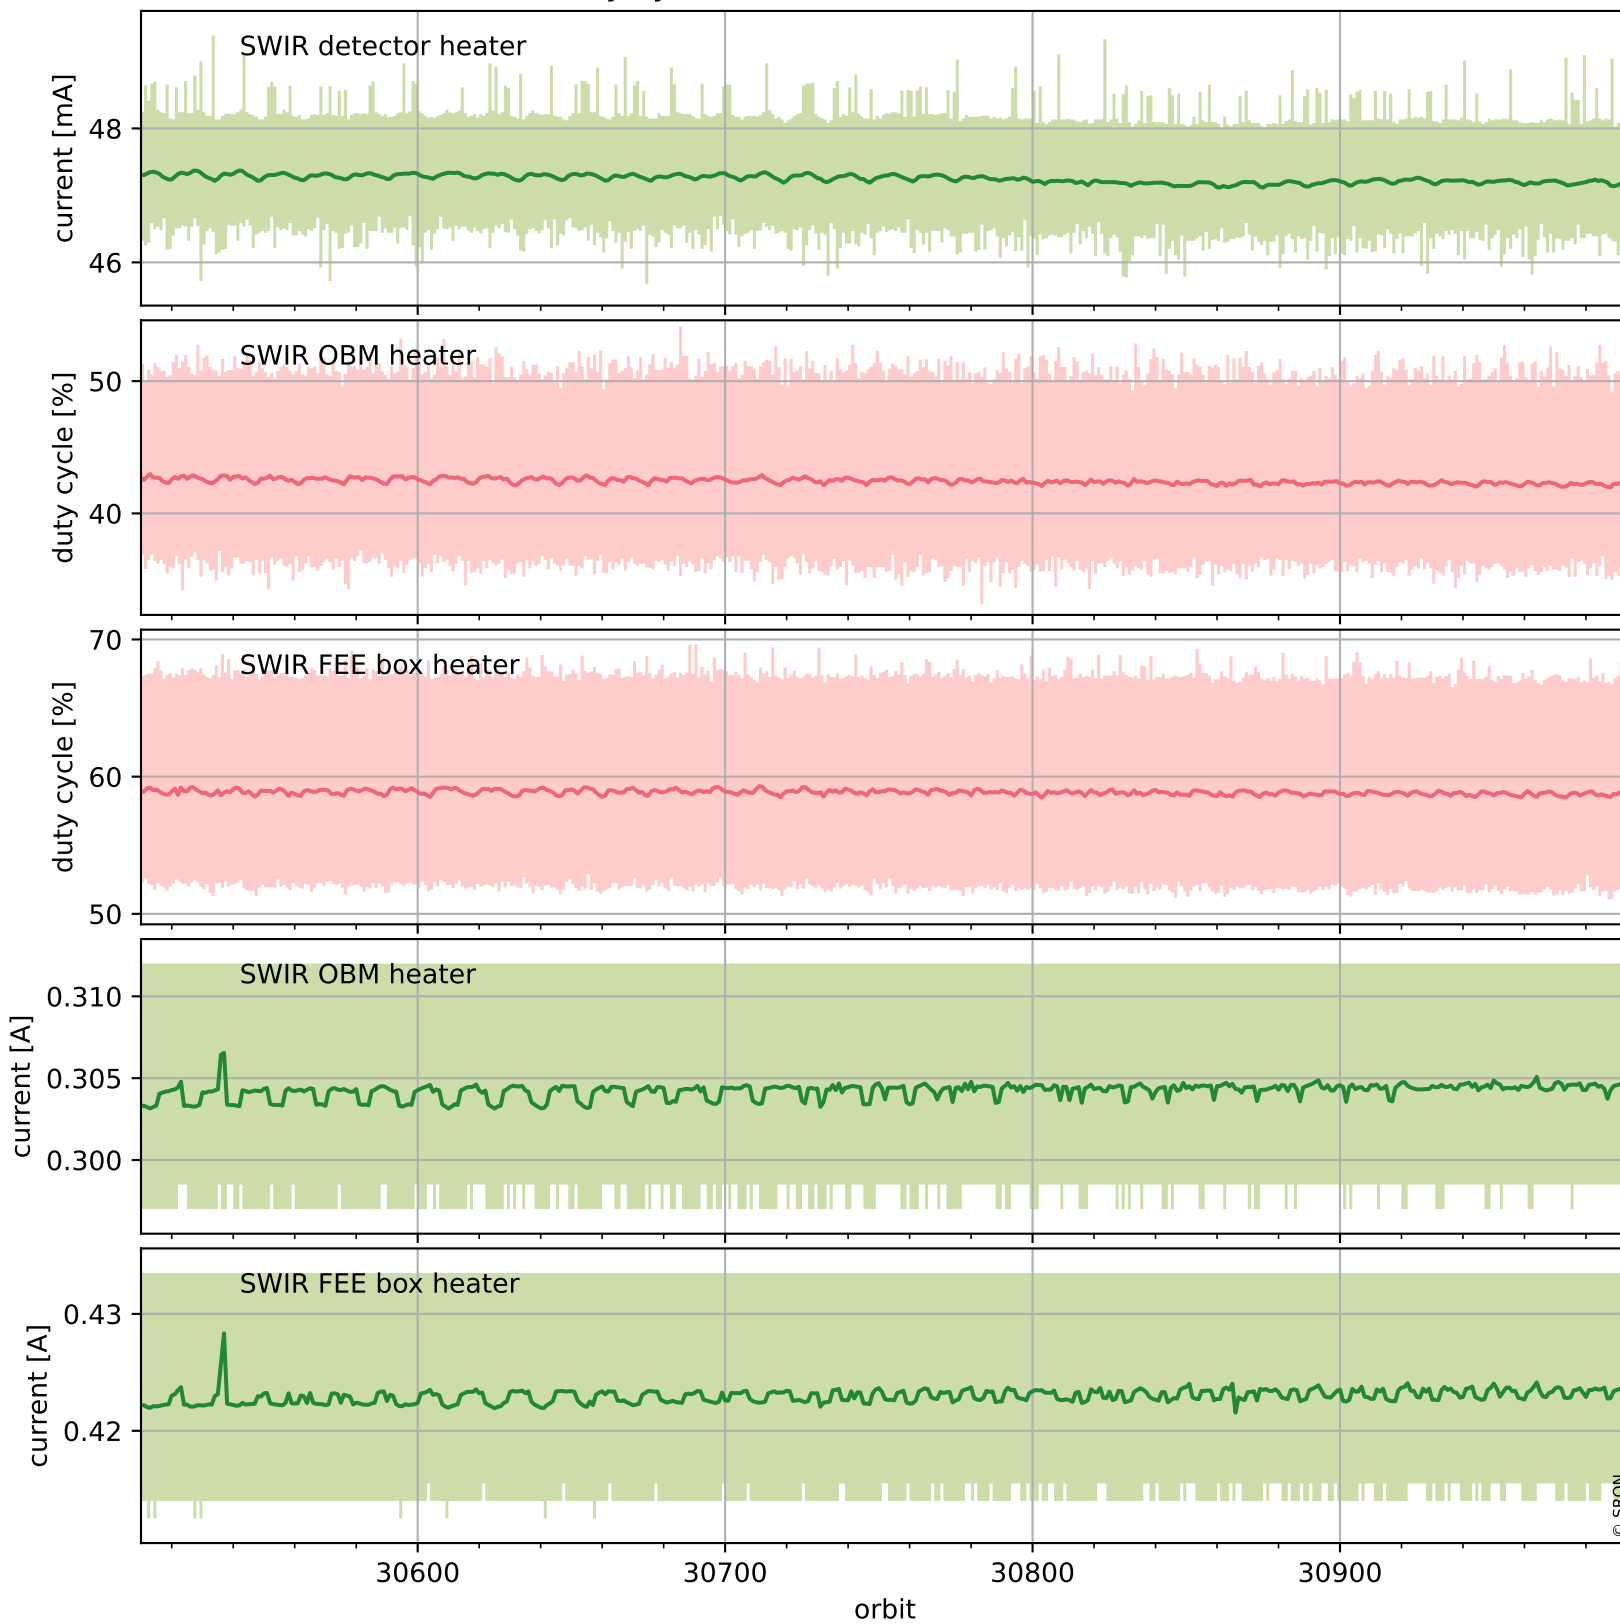

Tropomi SWIR housekeeping data

orbits : [30981, 30994]
coverage : 2023-10-06 / 2023-10-07
created : 2023-10-07T14:21:03

Temperature of sensors relevant for SWIR (one day)

Tropomi SWIR housekeeping data

orbits : [30510, 30994]
coverage : 2023-09-02 / 2023-10-07
created : 2023-10-07T14:21:04

Temperature of sensors relevant for SWIR (last month)

Tropomi SWIR housekeeping data

orbits : [30981, 30994]
coverage : 2023-10-06 / 2023-10-07
created : 2023-10-07T14:21:04

Current and duty cycle of 3 heaters relevant for SWIR (one day)

Tropomi SWIR housekeeping data

orbits : [30510, 30994]
coverage : 2023-09-02 / 2023-10-07
created : 2023-10-07T14:21:05

Current and duty cycle of 3 heaters relevant for SWIR (last month)

Tropomi SWIR housekeeping data

orbits : [30981, 30994]
coverage : 2023-10-06 / 2023-10-07
created : 2023-10-07T14:21:05

Temperature of sensors at the SWIR front-end electronics (one day)

Tropomi SWIR housekeeping data

orbits : [30510, 30994]
coverage : 2023-09-02 / 2023-10-07
created : 2023-10-07T14:21:05