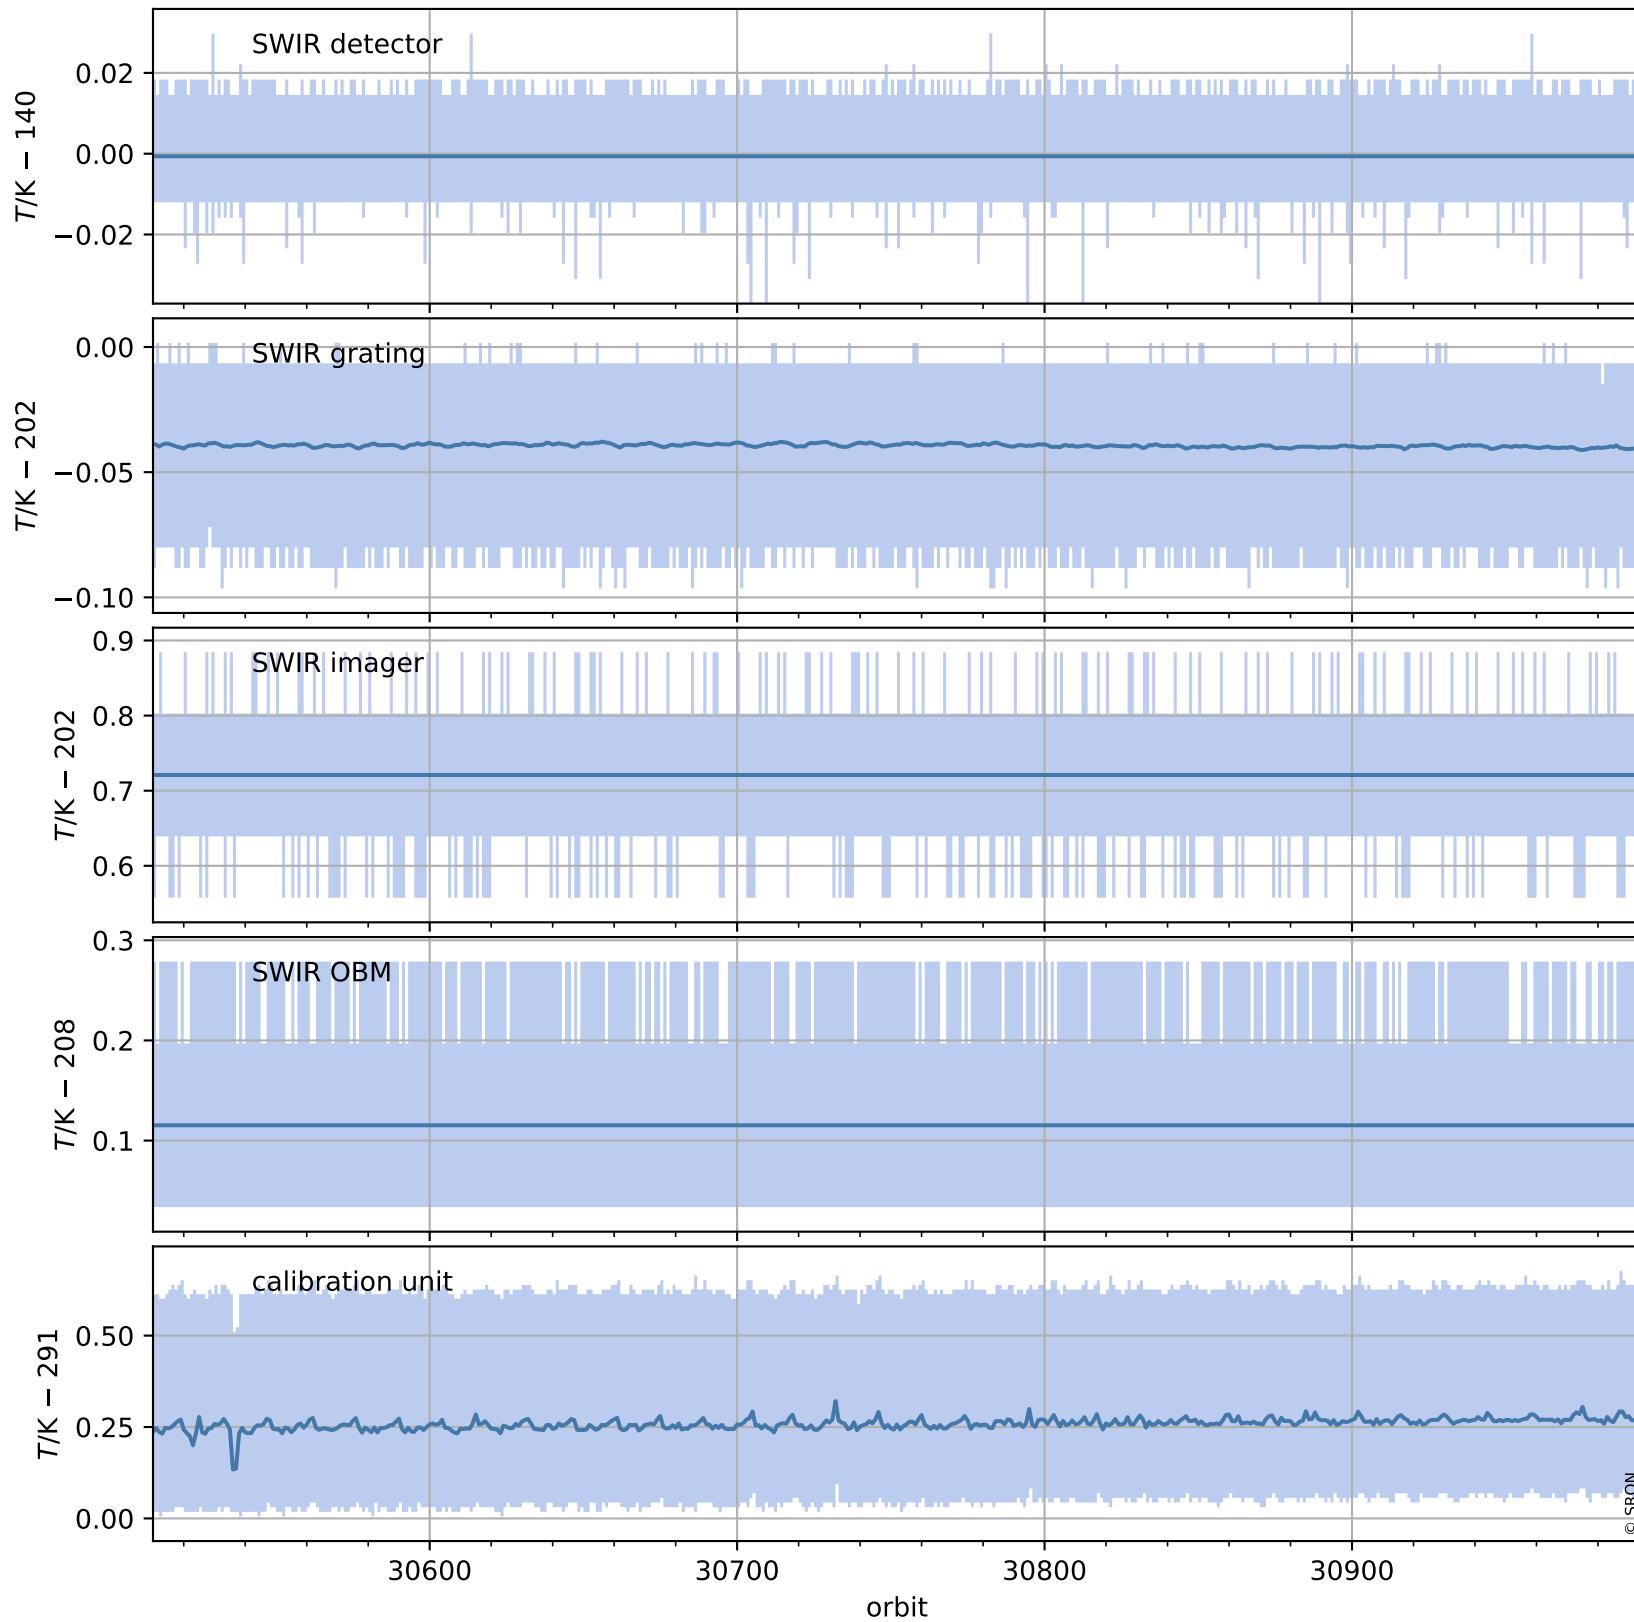

Tropomi SWIR housekeeping data

orbits : [30981, 30994]
coverage : 2023-10-06 / 2023-10-07
created : 2023-10-07T14:21:03

Temperature of sensors relevant for SWIR (one day)

Tropomi SWIR housekeeping data

orbits : [30510, 30994]
coverage : 2023-09-02 / 2023-10-07
created : 2023-10-07T14:21:04

Temperature of sensors relevant for SWIR (last month)

Tropomi SWIR housekeeping data

orbits : [30981, 30994]
coverage : 2023-10-06 / 2023-10-07
created : 2023-10-07T14:21:04

Current and duty cycle of 3 heaters relevant for SWIR (one day)

Tropomi SWIR housekeeping data

orbits : [30510, 30994]
coverage : 2023-09-02 / 2023-10-07
created : 2023-10-07T14:21:05

Current and duty cycle of 3 heaters relevant for SWIR (last month)

Tropomi SWIR housekeeping data

orbits : [30981, 30994]
coverage : 2023-10-06 / 2023-10-07
created : 2023-10-07T14:21:05

Temperature of sensors at the SWIR front-end electronics (one day)

Tropomi SWIR housekeeping data

orbits : [30510, 30994]
coverage : 2023-09-02 / 2023-10-07
created : 2023-10-07T14:21:05