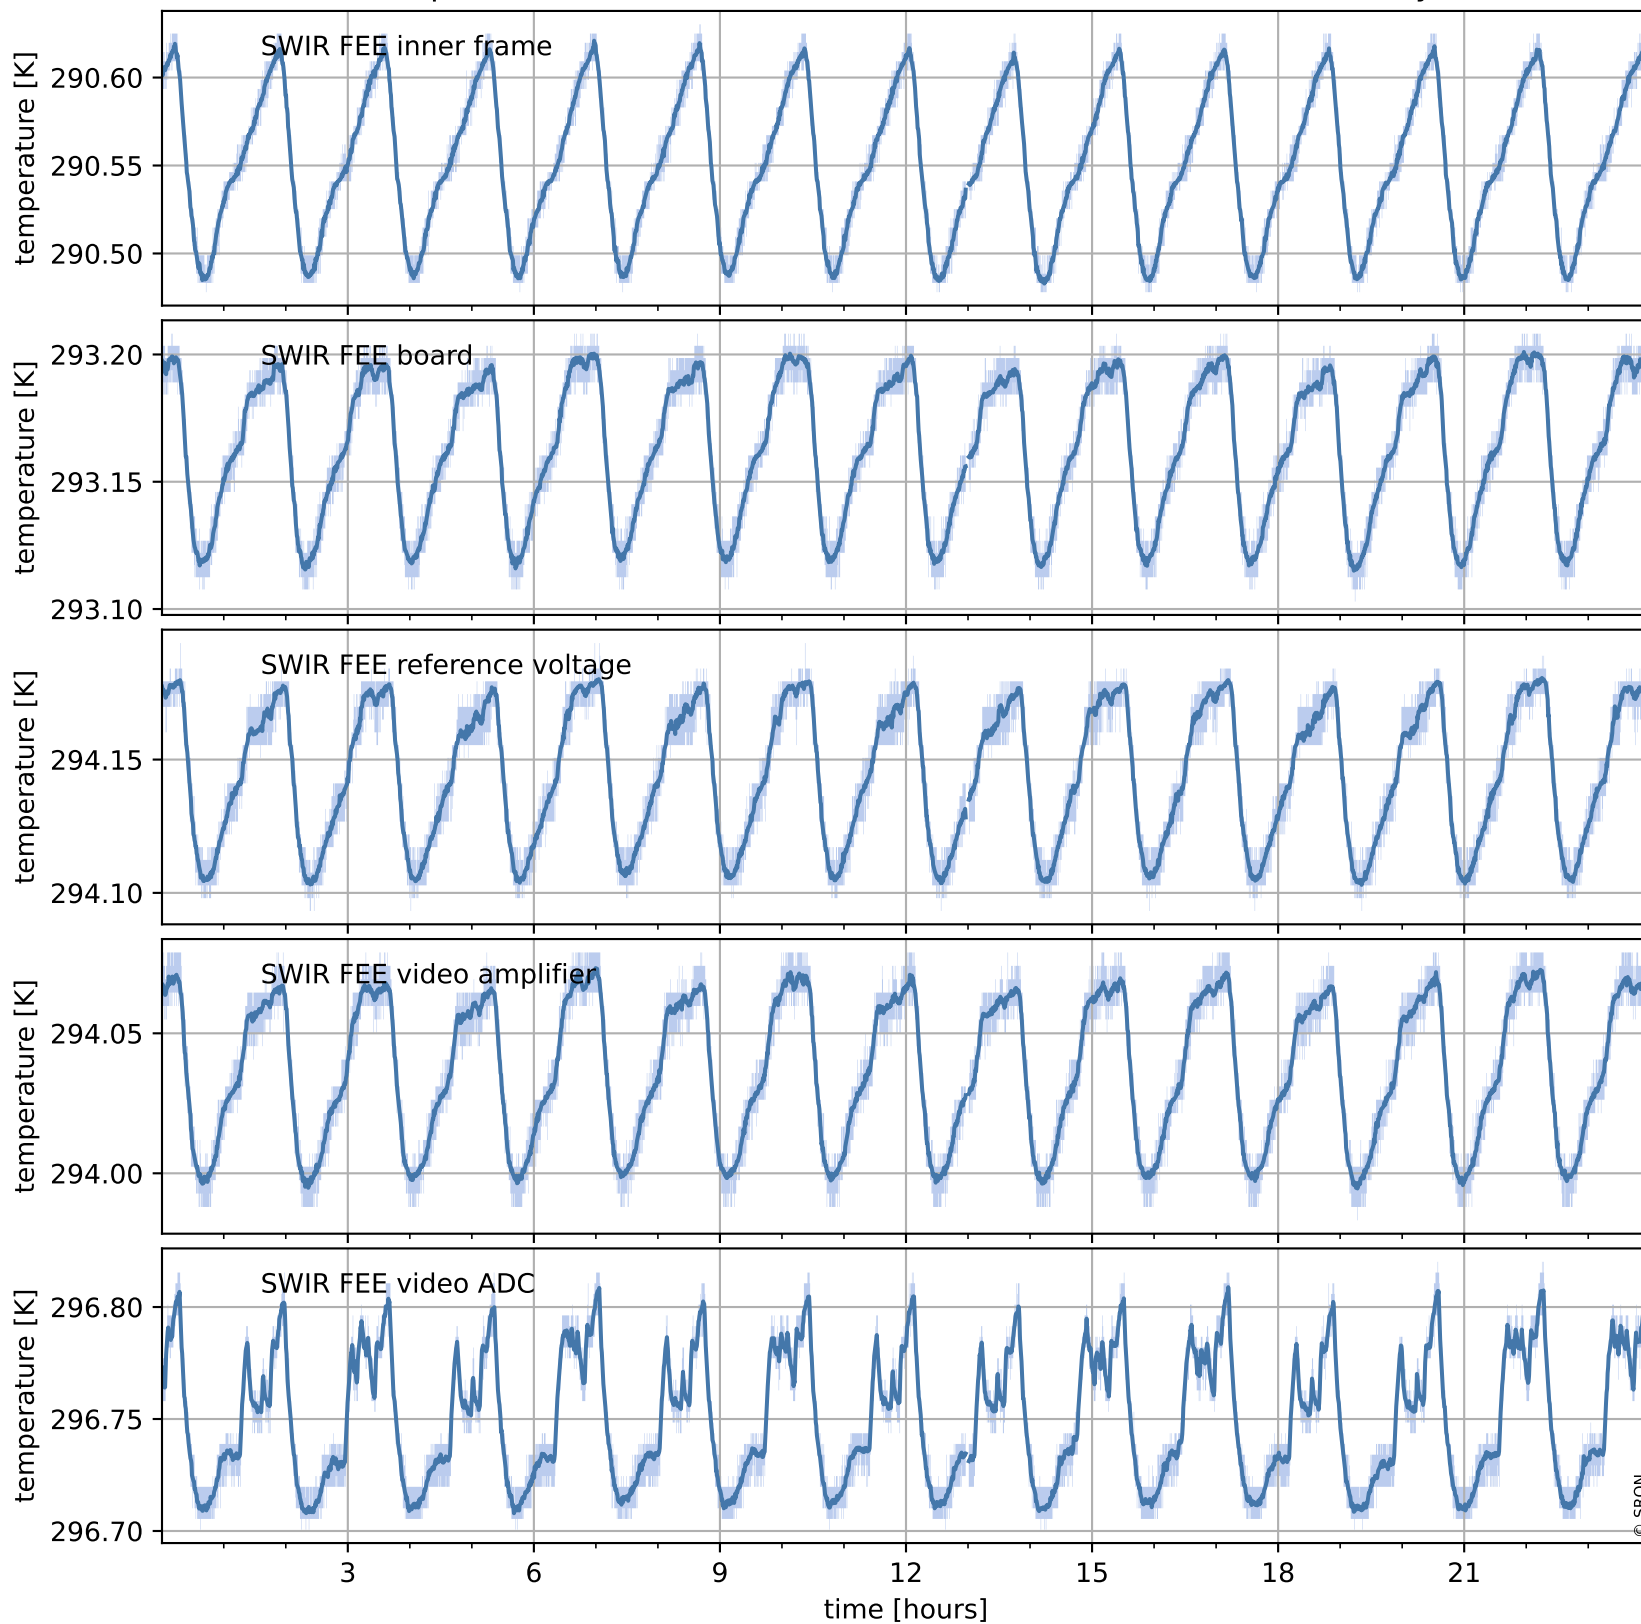

Tropomi SWIR housekeeping data

orbits : [30981, 30994]
coverage : 2023-10-06 / 2023-10-07
created : 2023-10-07T14:21:03

Temperature of sensors relevant for SWIR (one day)

Tropomi SWIR housekeeping data

orbits : [30510, 30994]
coverage : 2023-09-02 / 2023-10-07
created : 2023-10-07T14:21:04

Temperature of sensors relevant for SWIR (last month)

Tropomi SWIR housekeeping data

orbits : [30981, 30994]
coverage : 2023-10-06 / 2023-10-07
created : 2023-10-07T14:21:04

Current and duty cycle of 3 heaters relevant for SWIR (one day)

Tropomi SWIR housekeeping data

orbits : [30510, 30994]
coverage : 2023-09-02 / 2023-10-07
created : 2023-10-07T14:21:05

Current and duty cycle of 3 heaters relevant for SWIR (last month)

Tropomi SWIR housekeeping data

orbits : [30981, 30994]
coverage : 2023-10-06 / 2023-10-07
created : 2023-10-07T14:21:05

Temperature of sensors at the SWIR front-end electronics (one day)

Tropomi SWIR housekeeping data

orbits : [30510, 30994]
coverage : 2023-09-02 / 2023-10-07
created : 2023-10-07T14:21:05