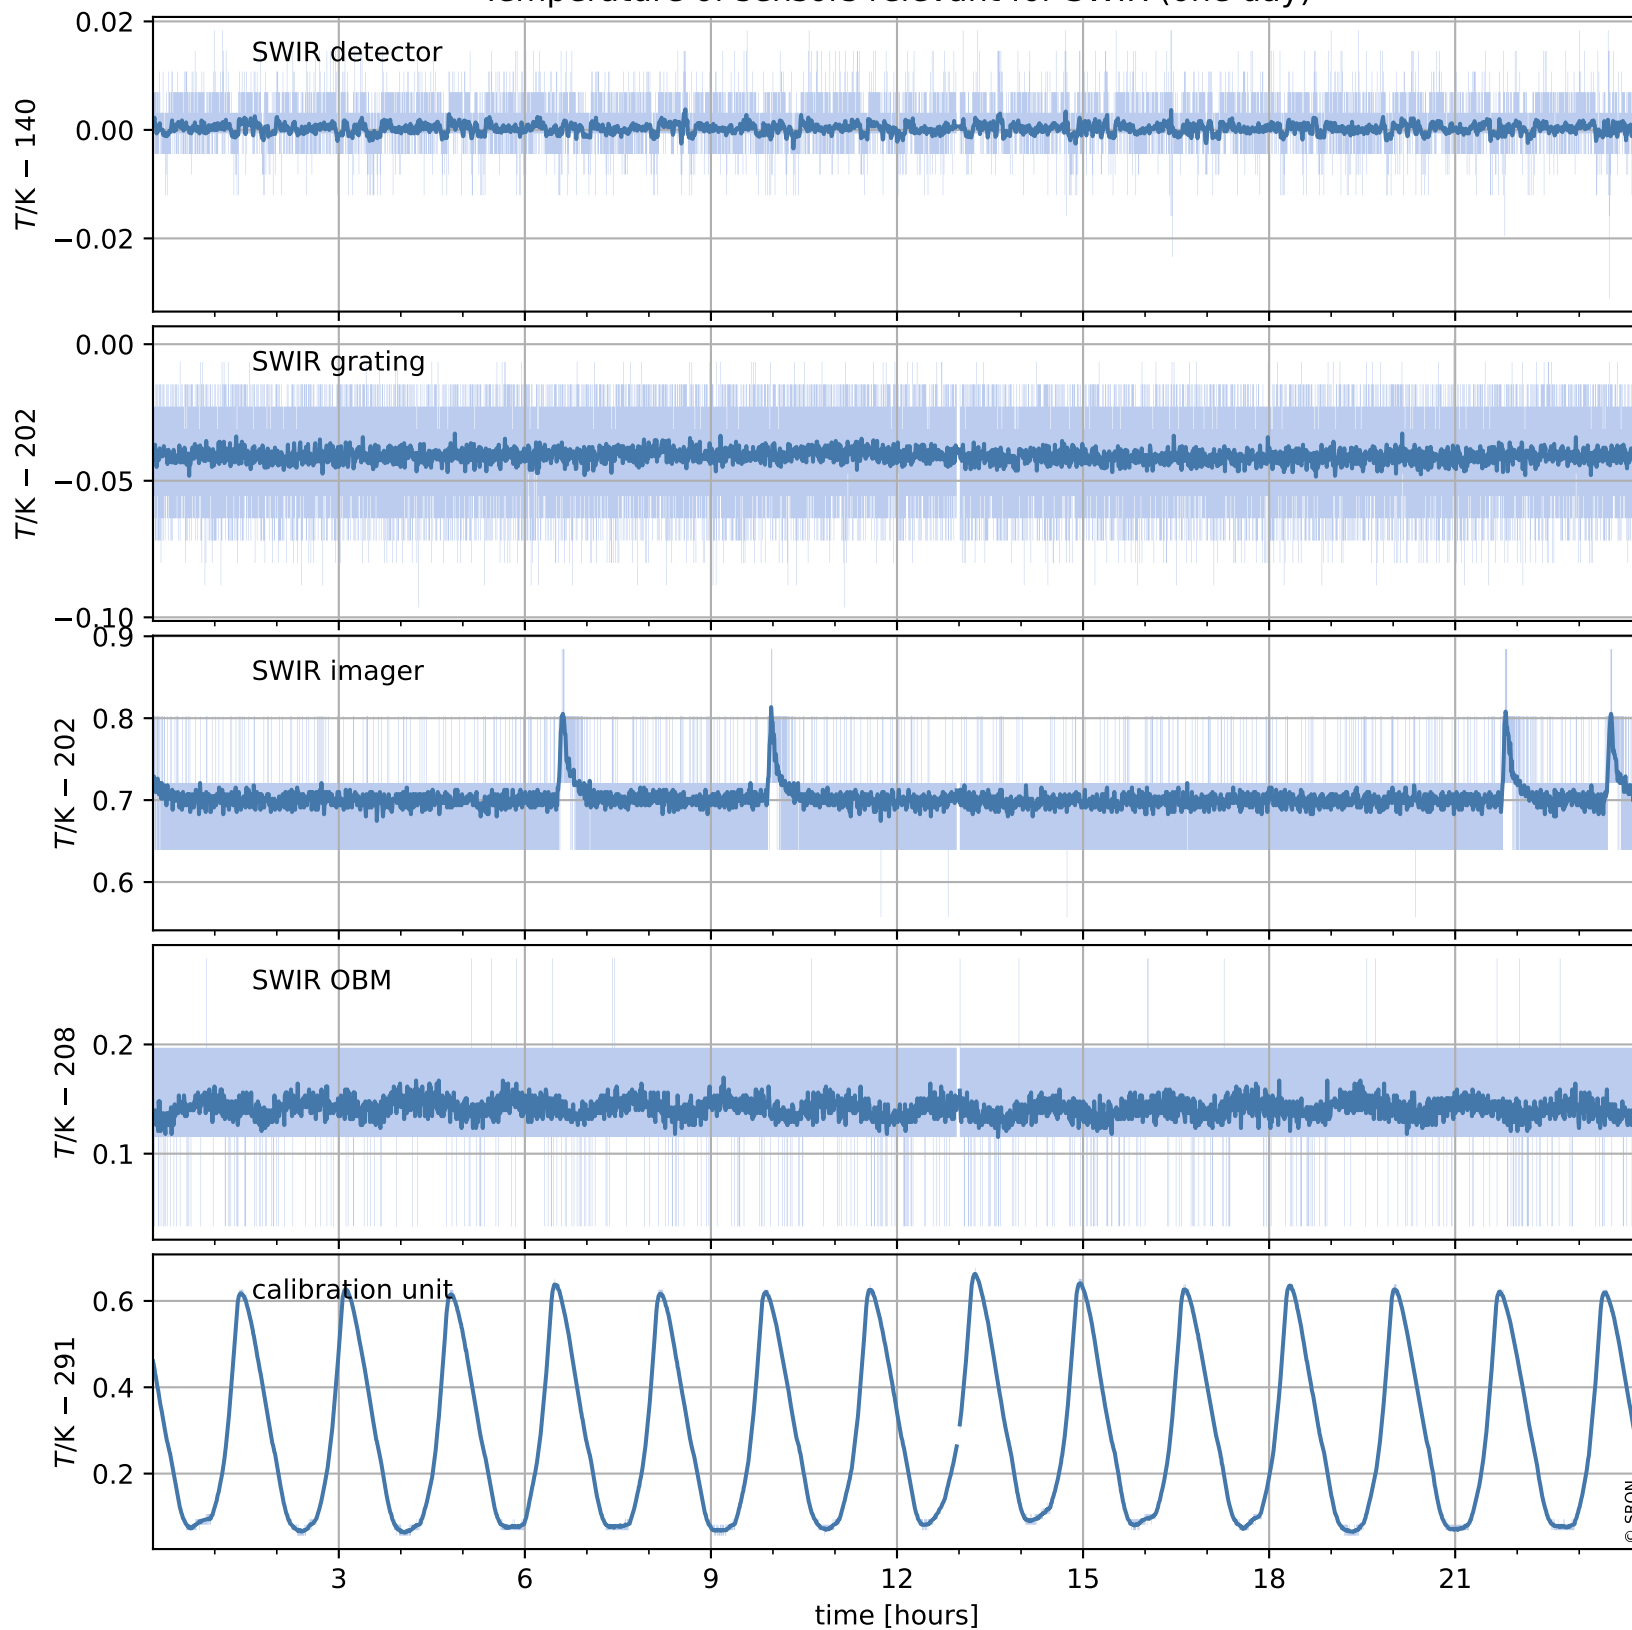

Tropomi SWIR housekeeping data

orbits : [30981, 30994]
coverage : 2023-10-06 / 2023-10-07
created : 2023-10-07T14:21:03

Temperature of sensors relevant for SWIR (one day)

Tropomi SWIR housekeeping data

orbits : [30510, 30994]
coverage : 2023-09-02 / 2023-10-07
created : 2023-10-07T14:21:04

Temperature of sensors relevant for SWIR (last month)

Tropomi SWIR housekeeping data

orbits : [30981, 30994]
coverage : 2023-10-06 / 2023-10-07
created : 2023-10-07T14:21:04

Current and duty cycle of 3 heaters relevant for SWIR (one day)

Tropomi SWIR housekeeping data

orbits : [30510, 30994]
coverage : 2023-09-02 / 2023-10-07
created : 2023-10-07T14:21:05

Current and duty cycle of 3 heaters relevant for SWIR (last month)

Tropomi SWIR housekeeping data