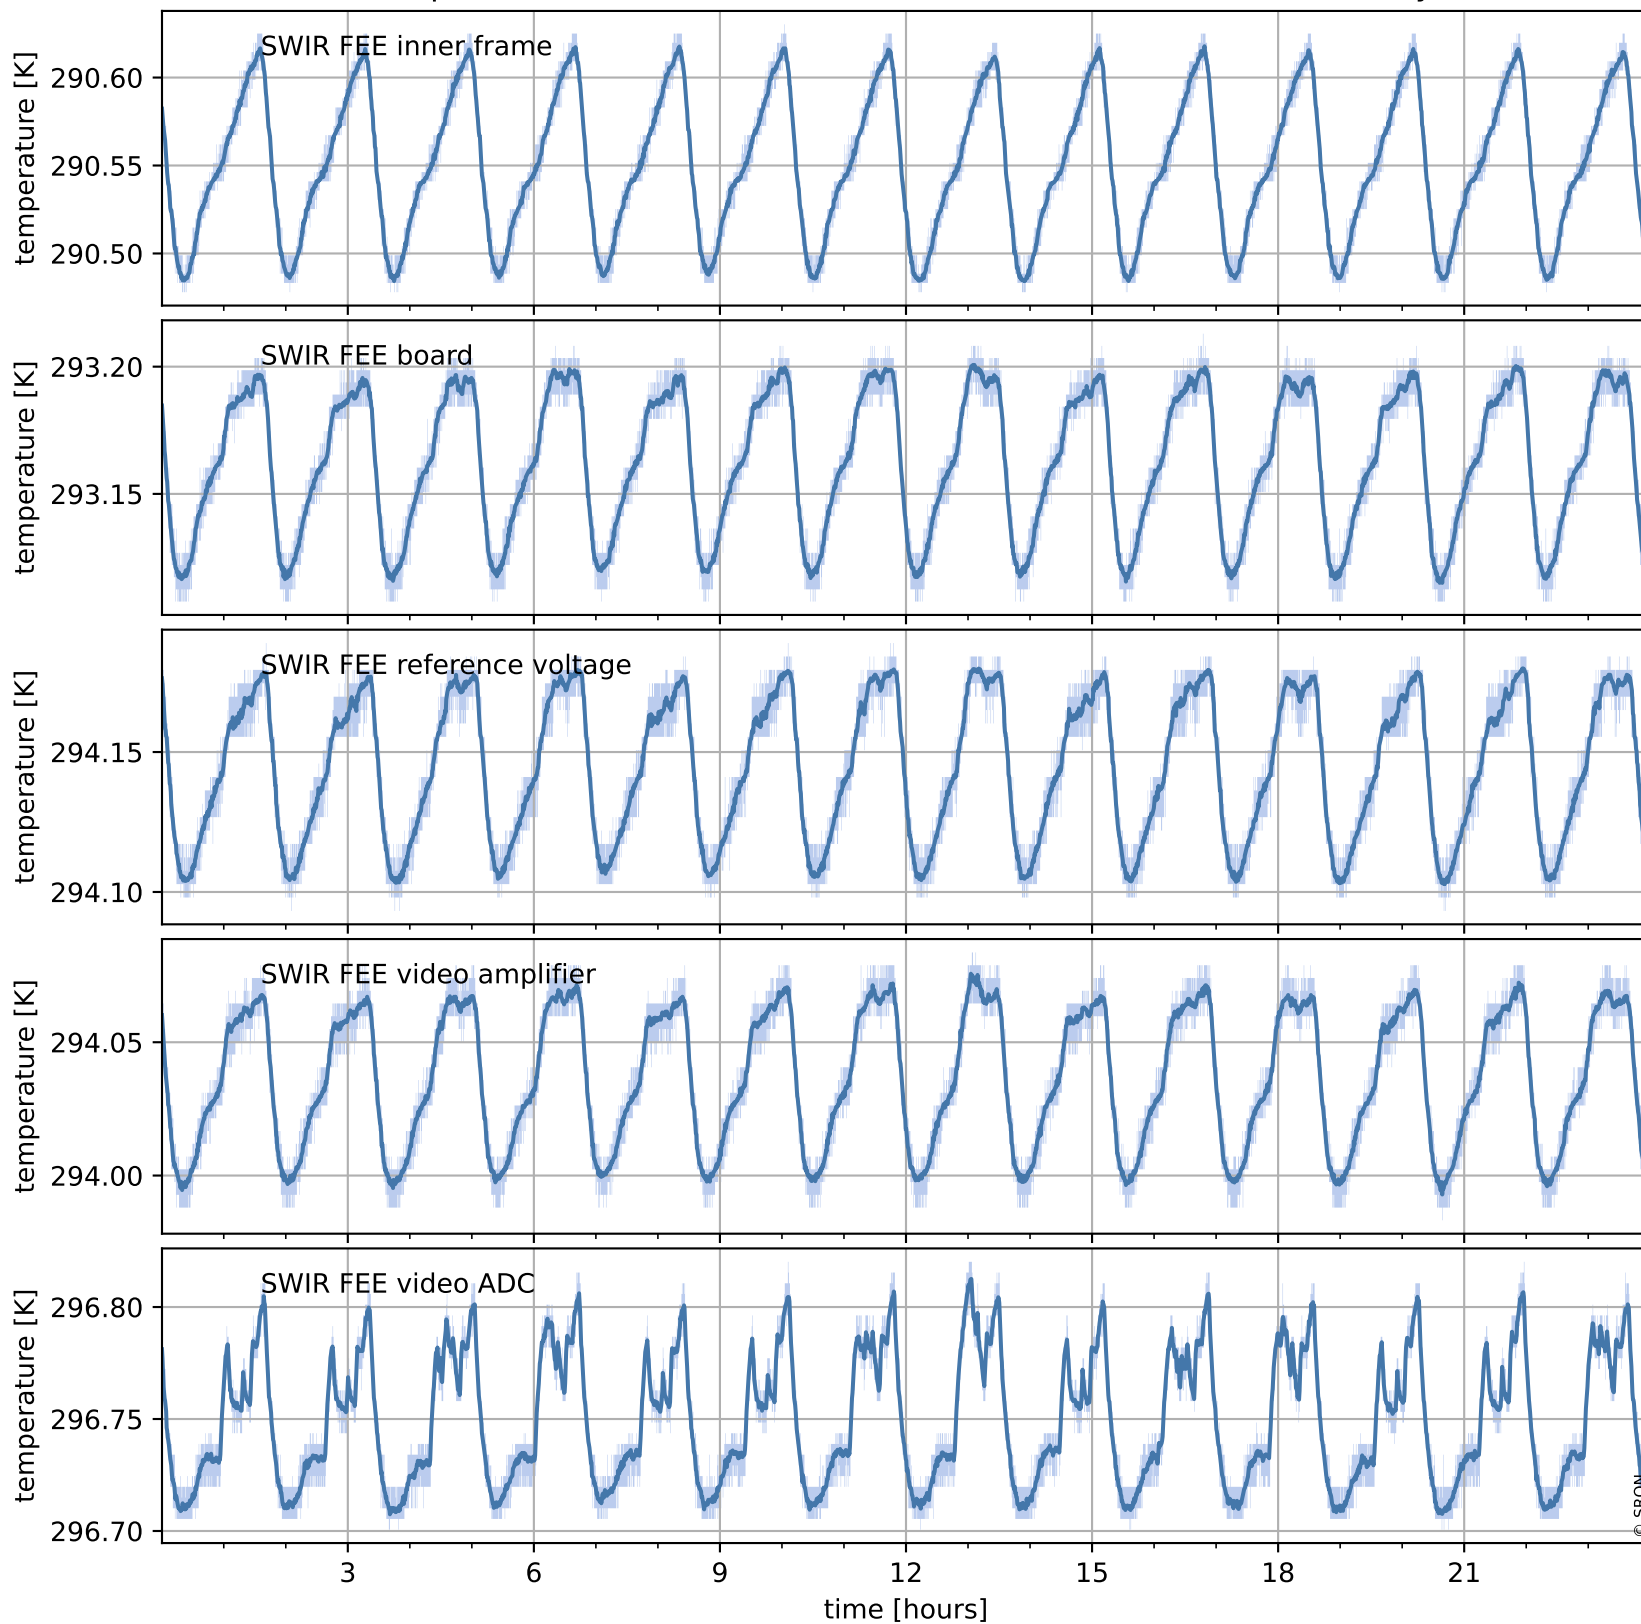

Tropomi SWIR housekeeping data

orbits : [30995, 31008]
coverage : 2023-10-07 / 2023-10-08
created : 2023-10-08T14:21:05

Temperature of sensors at the SWIR front-end electronics (one day)