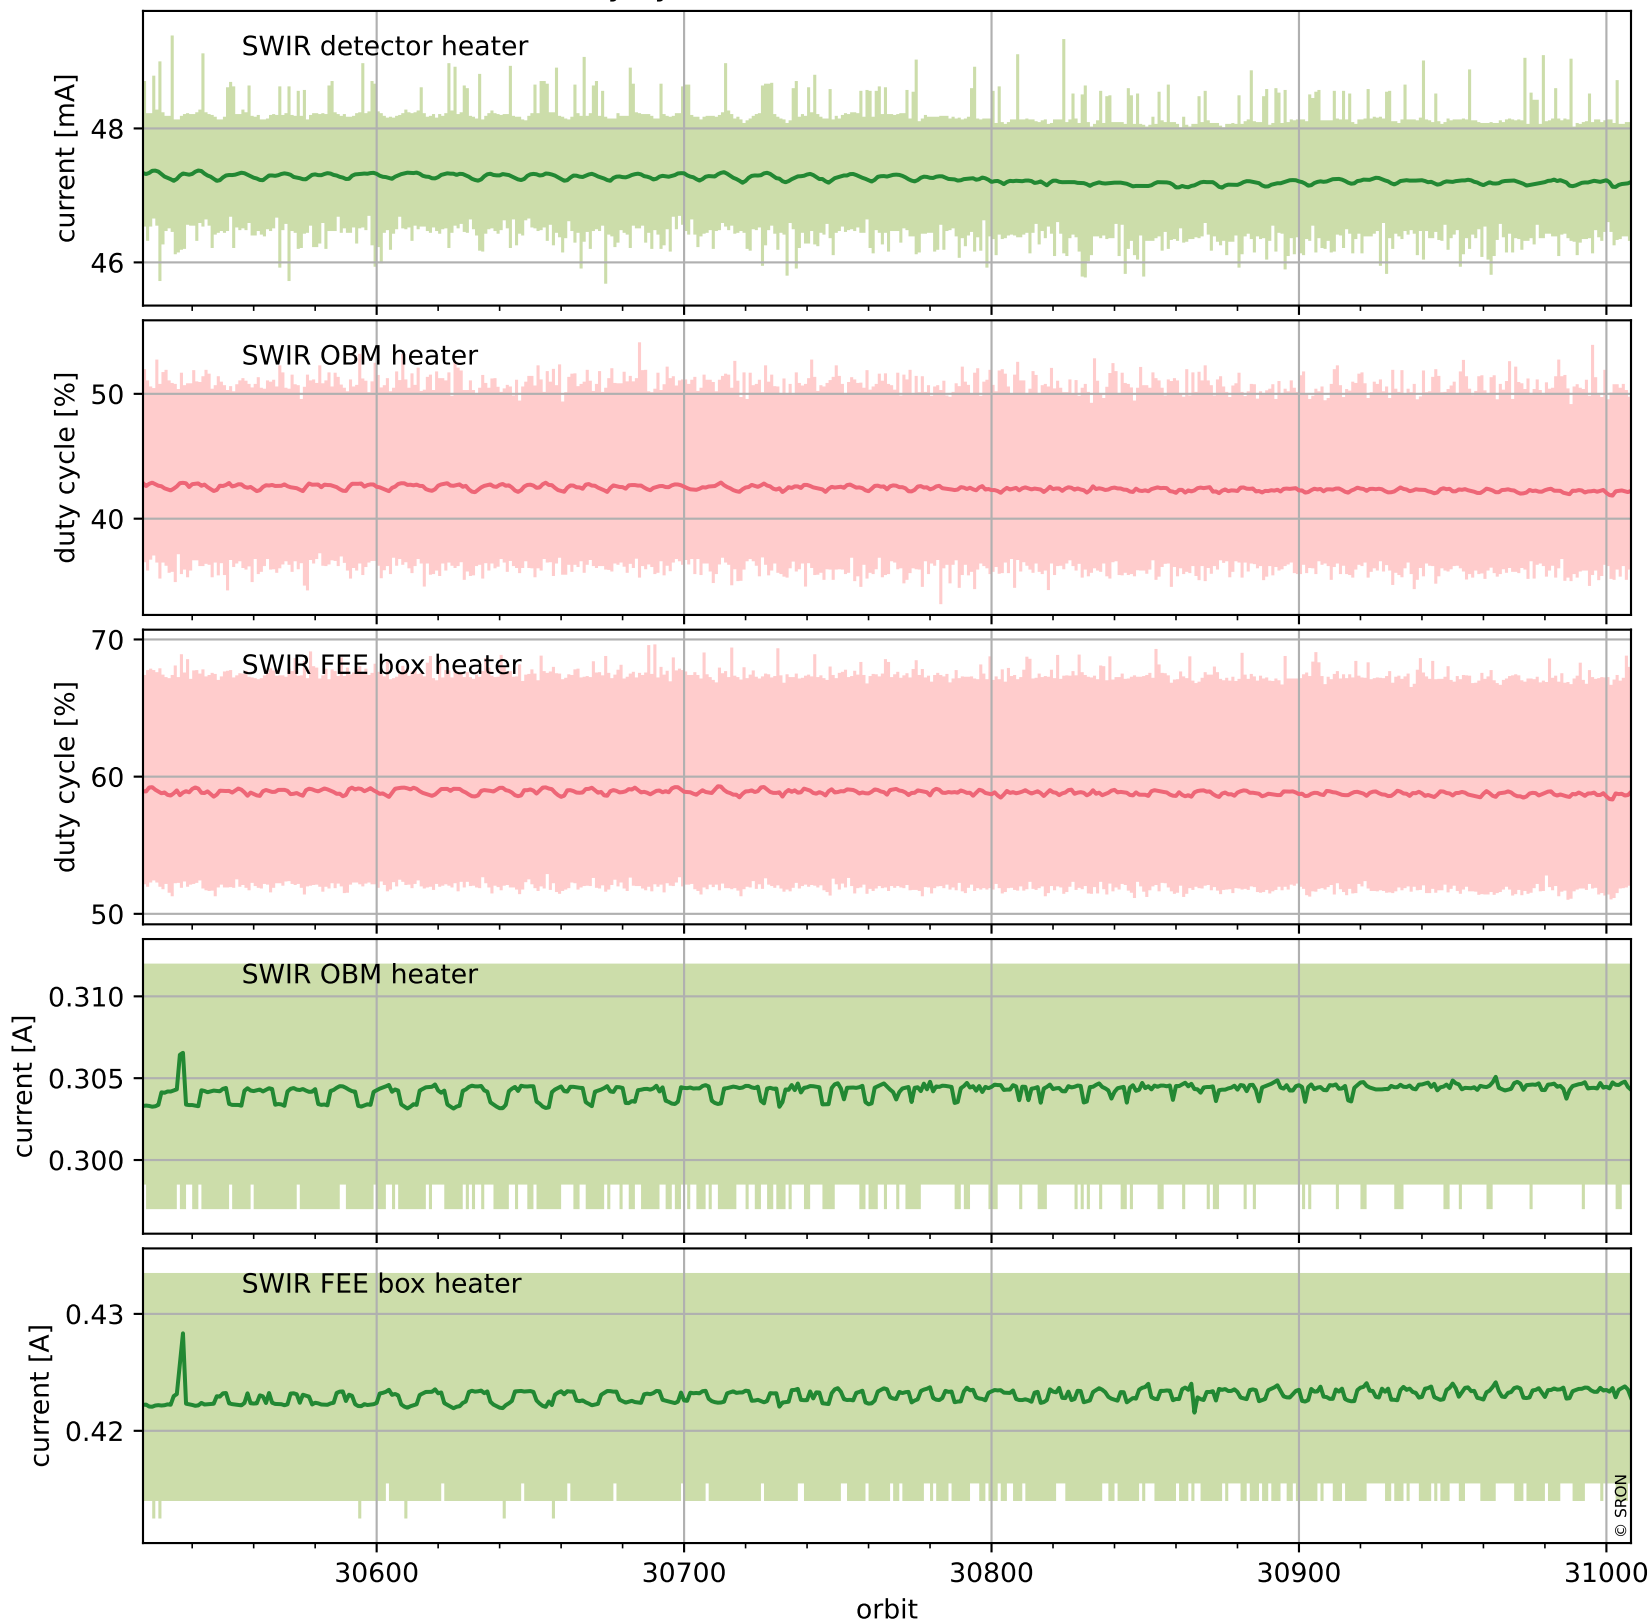

Tropomi SWIR housekeeping data

orbits : [30524, 31008]
coverage : 2023-09-03 / 2023-10-08
created : 2023-10-08T14:21:04

Current and duty cycle of 3 heaters relevant for SWIR (last month)