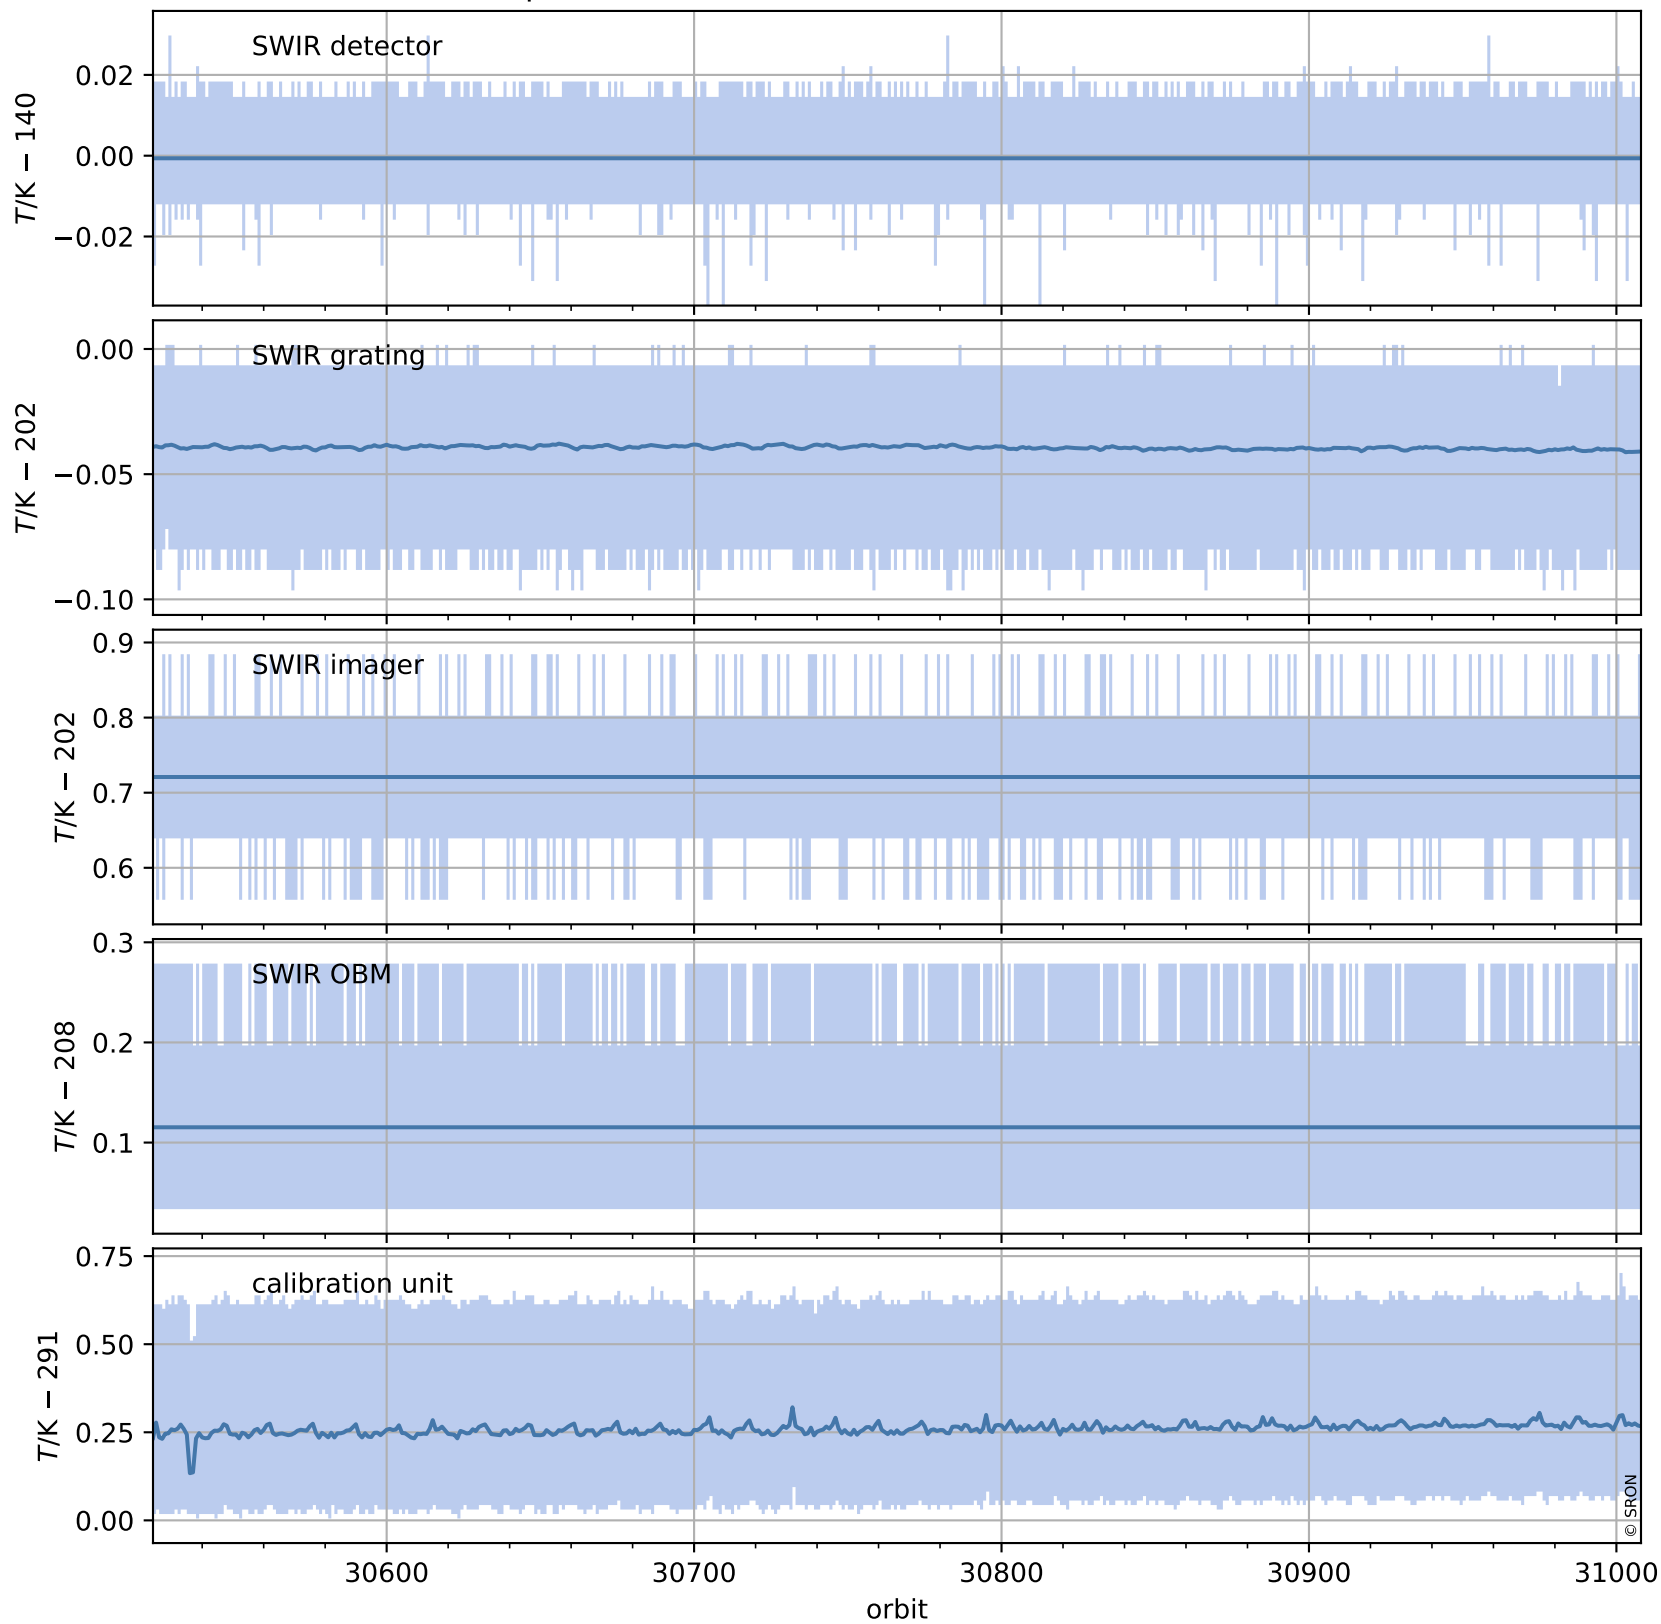

# Tropomi SWIR housekeeping data

orbits : [30995, 31008]  
coverage : 2023-10-07 / 2023-10-08  
created : 2023-10-08T14:21:03

## Temperature of sensors relevant for SWIR (one day)

# Tropomi SWIR housekeeping data

orbits : [30524, 31008]  
coverage : 2023-09-03 / 2023-10-08  
created : 2023-10-08T14:21:04

## Temperature of sensors relevant for SWIR (last month)