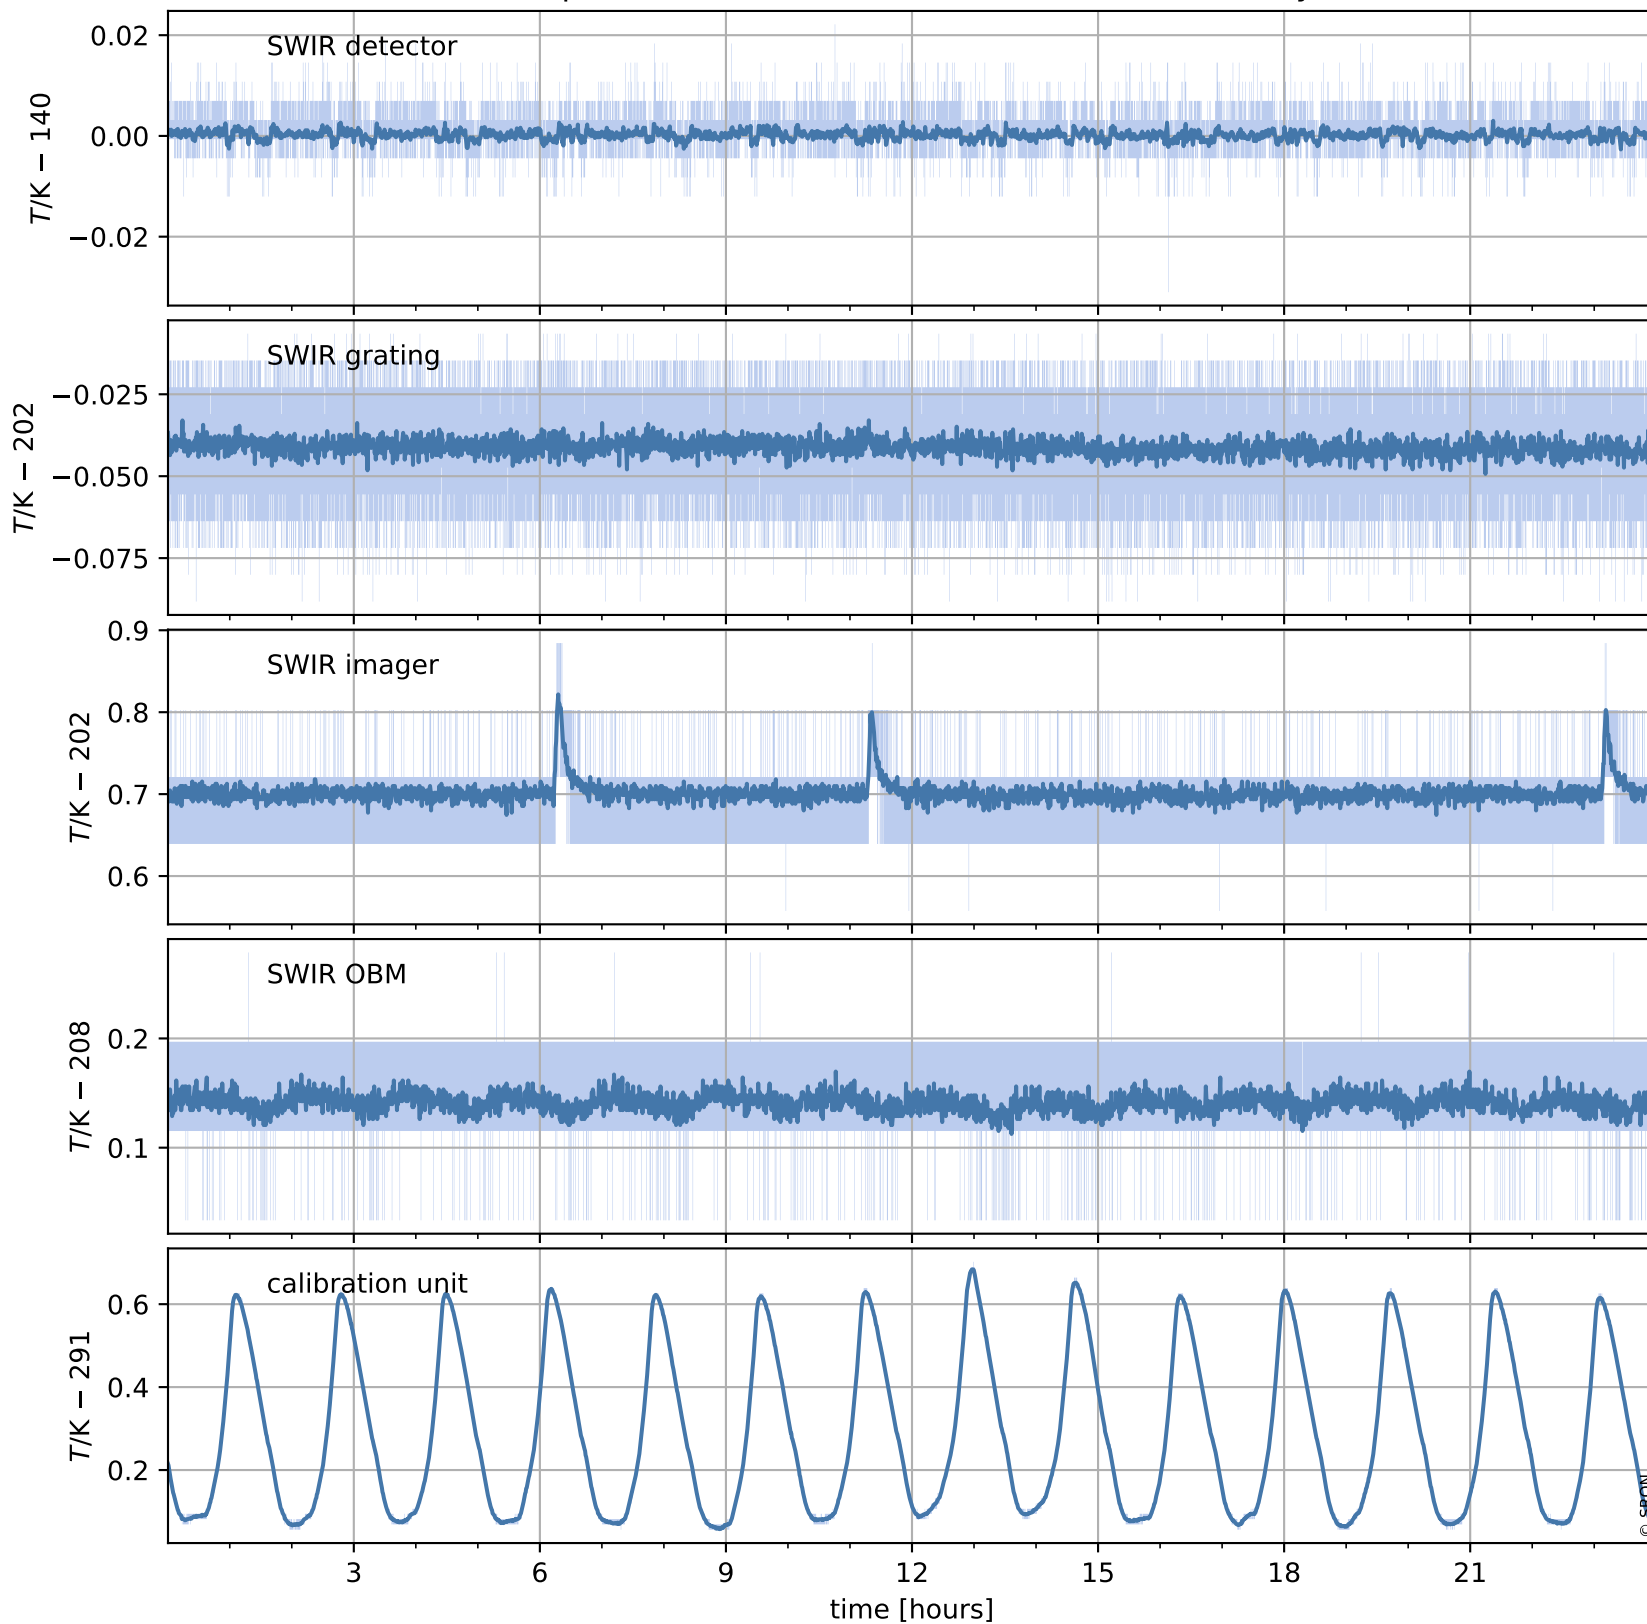

# Tropomi SWIR housekeeping data

orbits : [30995, 31008]  
coverage : 2023-10-07 / 2023-10-08  
created : 2023-10-08T14:21:03

## Temperature of sensors relevant for SWIR (one day)

## Temperature of sensors relevant for SWIR (last month)