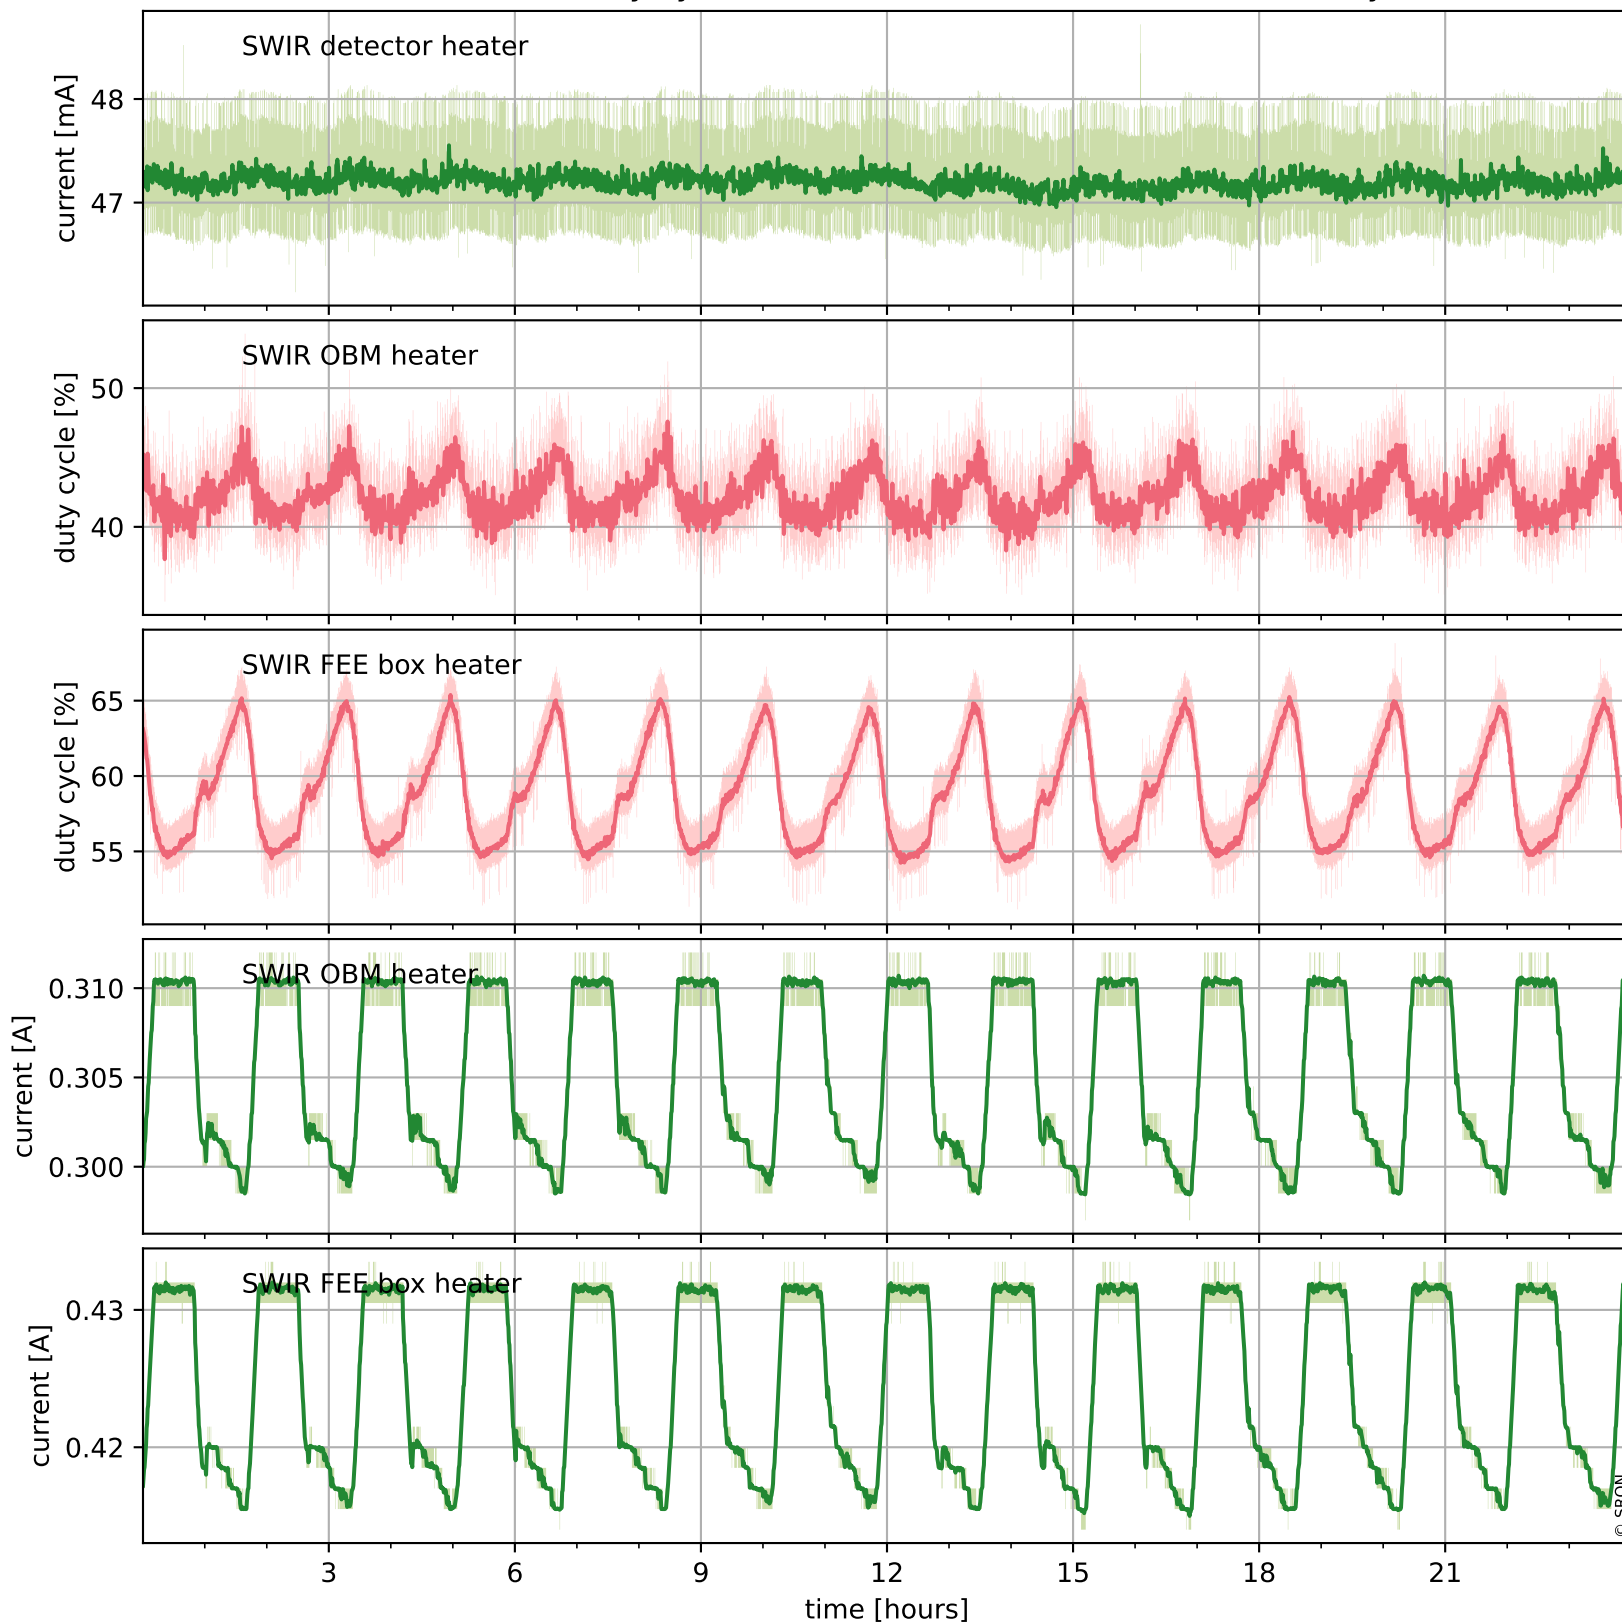

Tropomi SWIR housekeeping data

orbits : [30995, 31008]
coverage : 2023-10-07 / 2023-10-08
created : 2023-10-08T14:21:04

Current and duty cycle of 3 heaters relevant for SWIR (one day)