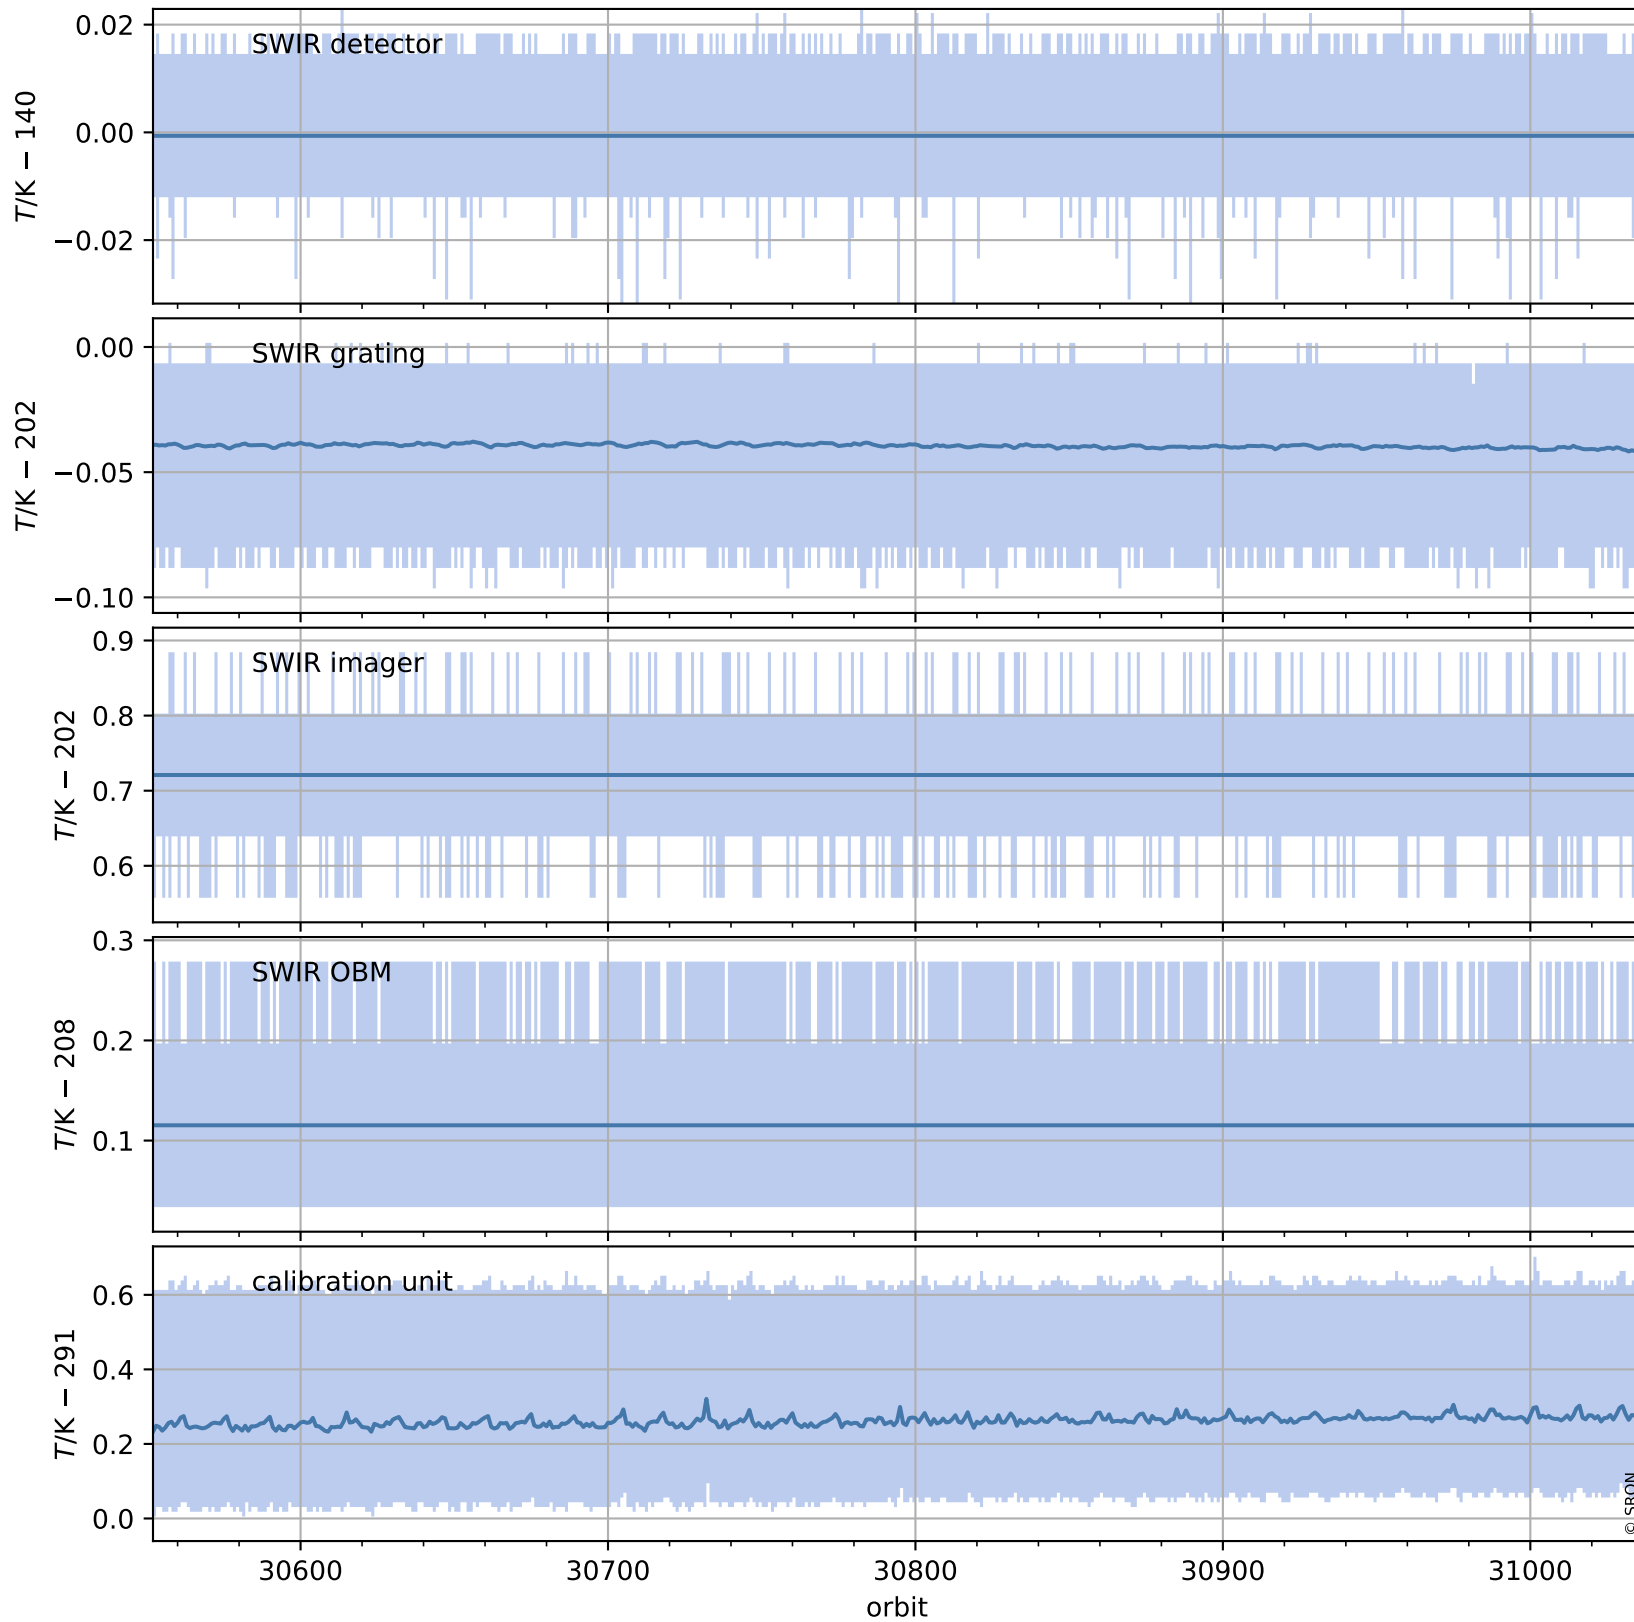

Tropomi SWIR housekeeping data

orbits : [31023, 31036]
coverage : 2023-10-09 / 2023-10-10
created : 2023-10-10T04:21:06

Temperature of sensors relevant for SWIR (one day)

Tropomi SWIR housekeeping data

orbits : [30552, 31036]
coverage : 2023-09-05 / 2023-10-10
created : 2023-10-10T04:21:07

Temperature of sensors relevant for SWIR (last month)

Tropomi SWIR housekeeping data

orbits : [31023, 31036]
coverage : 2023-10-09 / 2023-10-10
created : 2023-10-10T04:21:07

Current and duty cycle of 3 heaters relevant for SWIR (one day)

Tropomi SWIR housekeeping data

orbits : [30552, 31036]
coverage : 2023-09-05 / 2023-10-10
created : 2023-10-10T04:21:08

Current and duty cycle of 3 heaters relevant for SWIR (last month)

Tropomi SWIR housekeeping data

orbits : [31023, 31036]
coverage : 2023-10-09 / 2023-10-10
created : 2023-10-10T04:21:08

Temperature of sensors at the SWIR front-end electronics (one day)

Tropomi SWIR housekeeping data

orbits : [30552, 31036]
coverage : 2023-09-05 / 2023-10-10
created : 2023-10-10T04:21:08