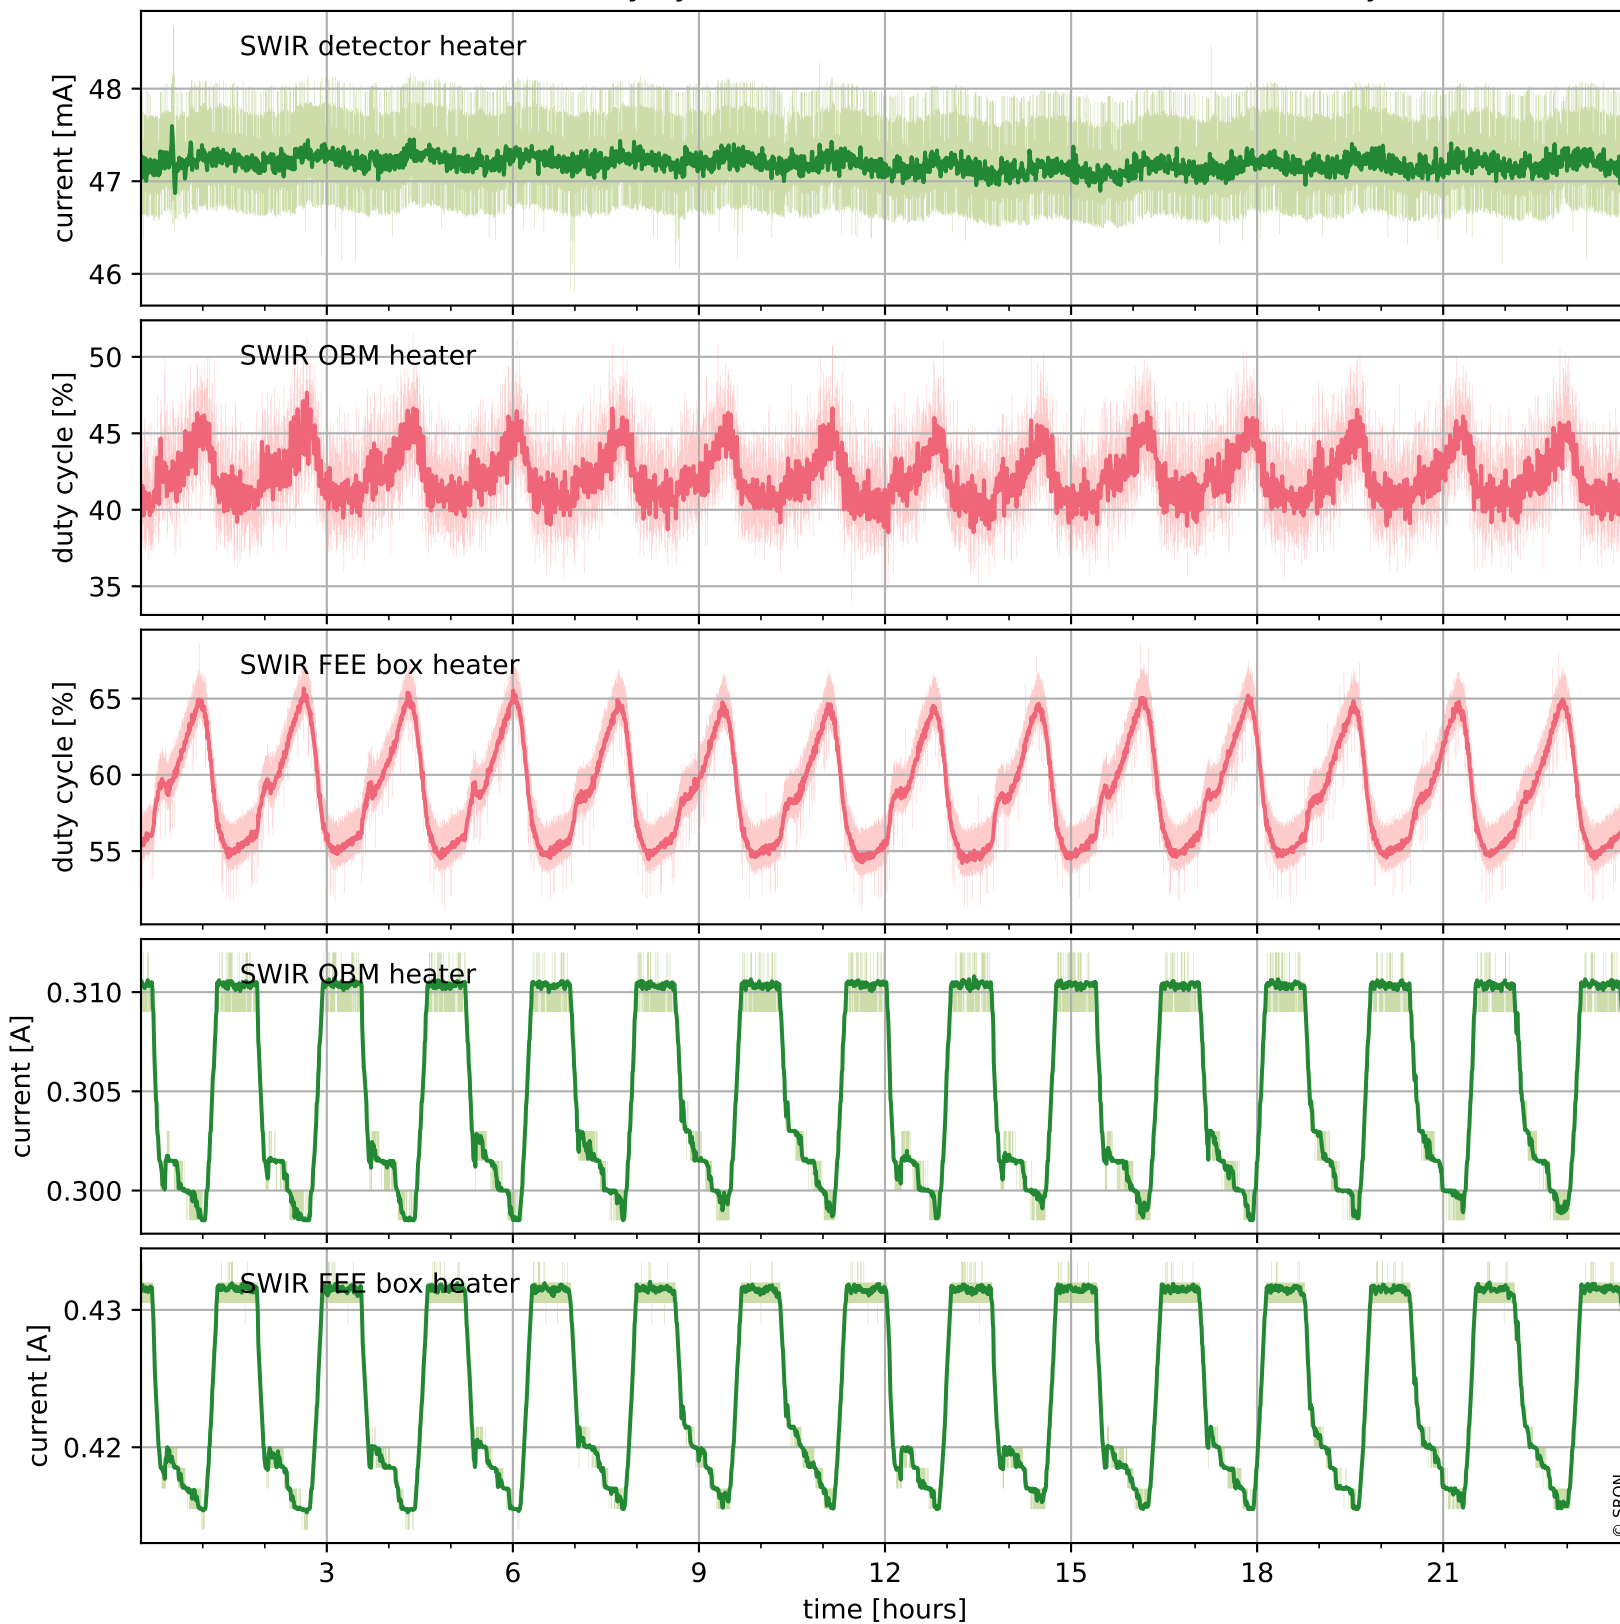

Tropomi SWIR housekeeping data

orbits : [31023, 31036]
coverage : 2023-10-09 / 2023-10-10
created : 2023-10-10T04:21:06

Temperature of sensors relevant for SWIR (one day)

Tropomi SWIR housekeeping data

orbits : [30552, 31036]
coverage : 2023-09-05 / 2023-10-10
created : 2023-10-10T04:21:07

Temperature of sensors relevant for SWIR (last month)

Tropomi SWIR housekeeping data

orbits : [31023, 31036]
coverage : 2023-10-09 / 2023-10-10
created : 2023-10-10T04:21:07

Current and duty cycle of 3 heaters relevant for SWIR (one day)

Tropomi SWIR housekeeping data

orbits : [30552, 31036]
coverage : 2023-09-05 / 2023-10-10
created : 2023-10-10T04:21:08

Current and duty cycle of 3 heaters relevant for SWIR (last month)

Tropomi SWIR housekeeping data