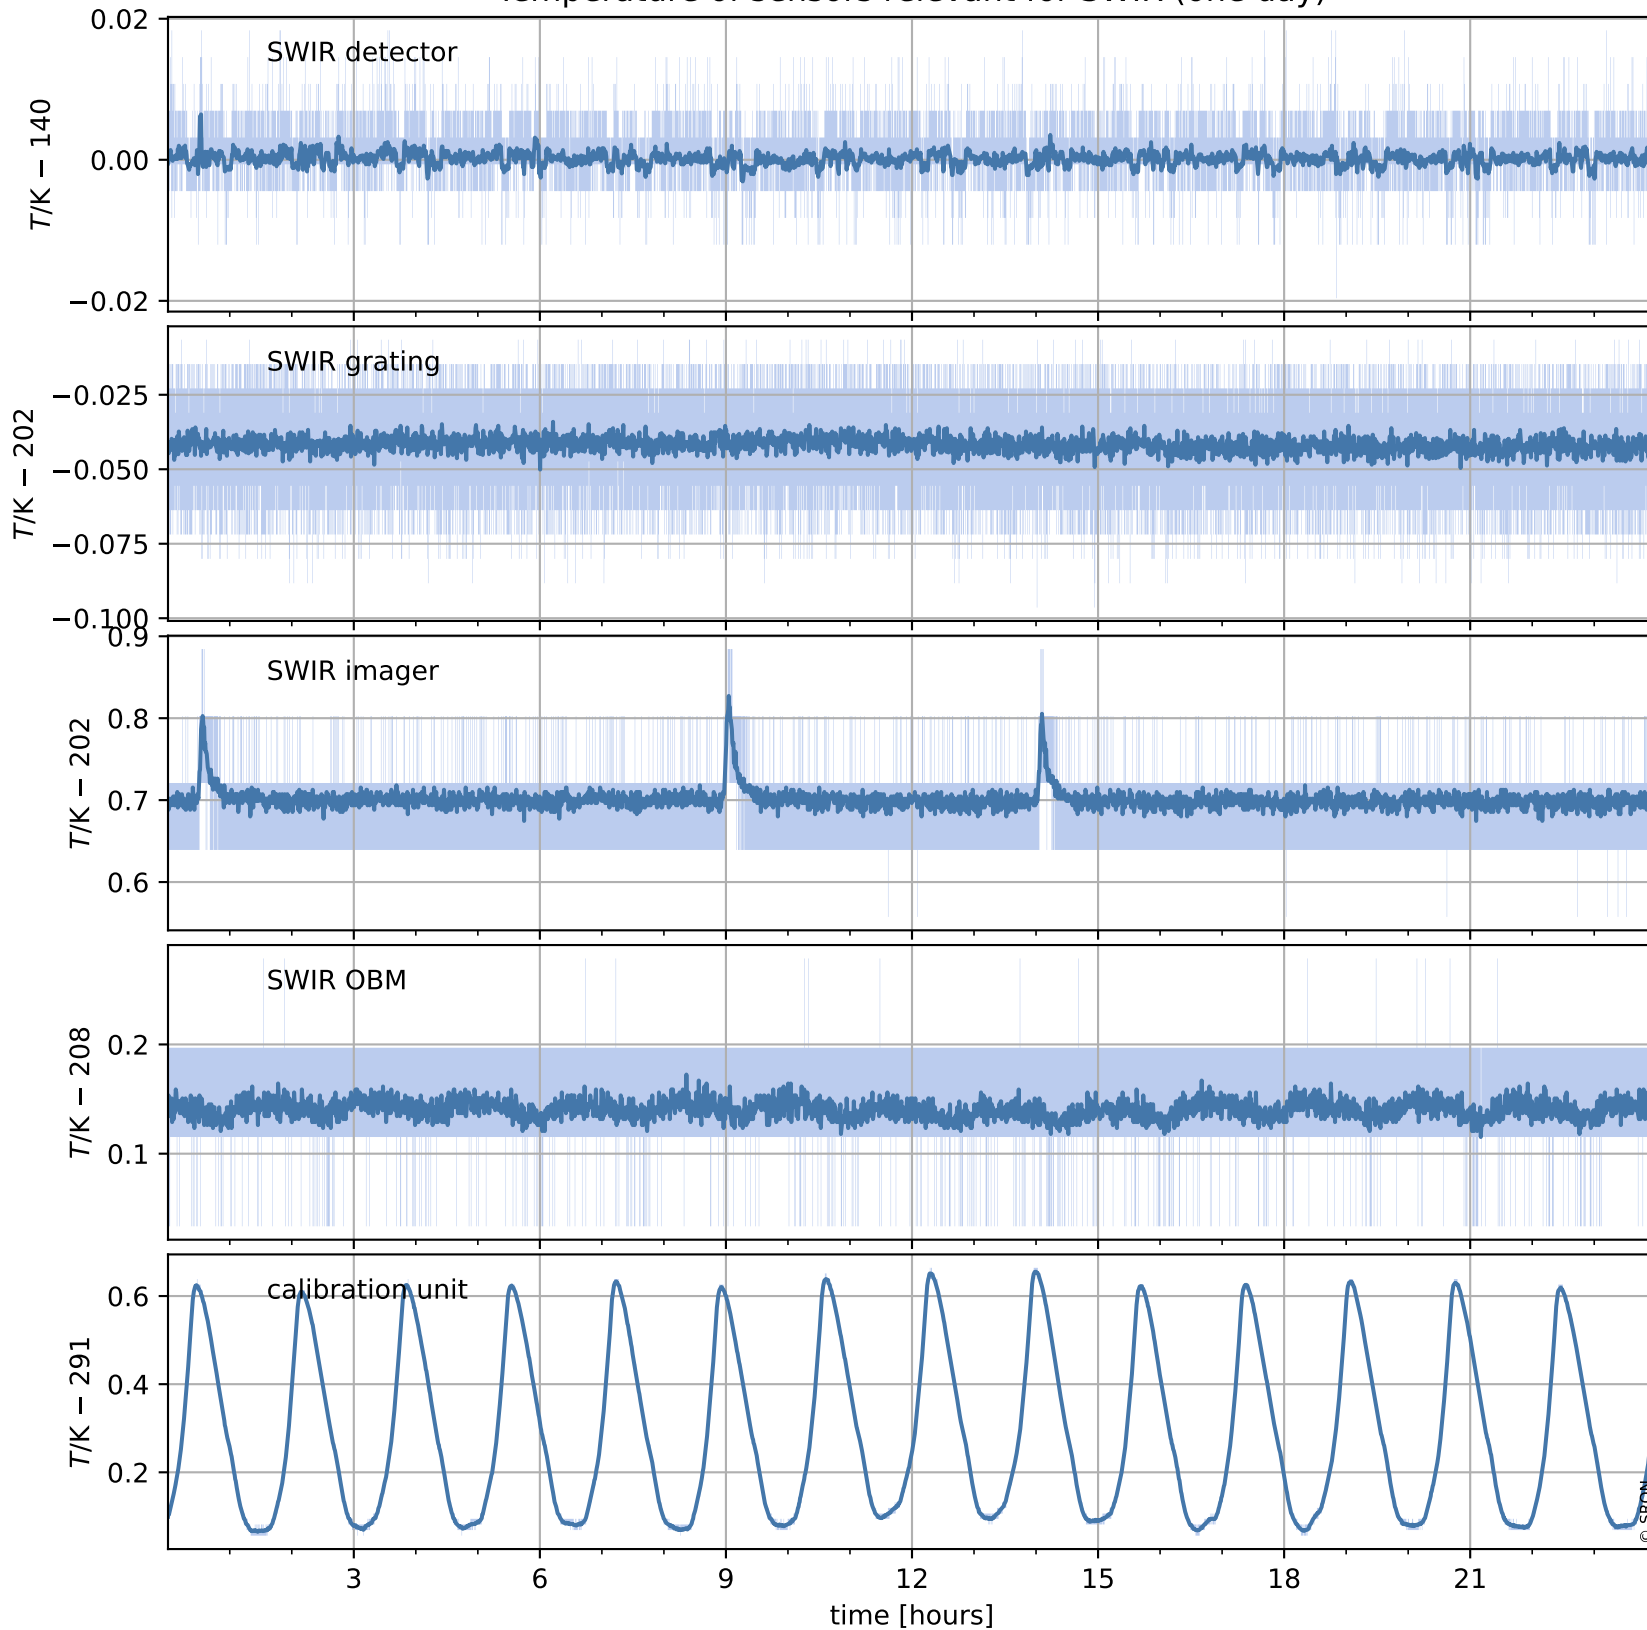

Tropomi SWIR housekeeping data

orbits : [31023, 31036]
coverage : 2023-10-09 / 2023-10-10
created : 2023-10-10T04:21:06

Temperature of sensors relevant for SWIR (one day)

Tropomi SWIR housekeeping data

orbits : [30552, 31036]
coverage : 2023-09-05 / 2023-10-10
created : 2023-10-10T04:21:07

Temperature of sensors relevant for SWIR (last month)

Tropomi SWIR housekeeping data

orbits : [31023, 31036]
coverage : 2023-10-09 / 2023-10-10
created : 2023-10-10T04:21:07

Current and duty cycle of 3 heaters relevant for SWIR (one day)