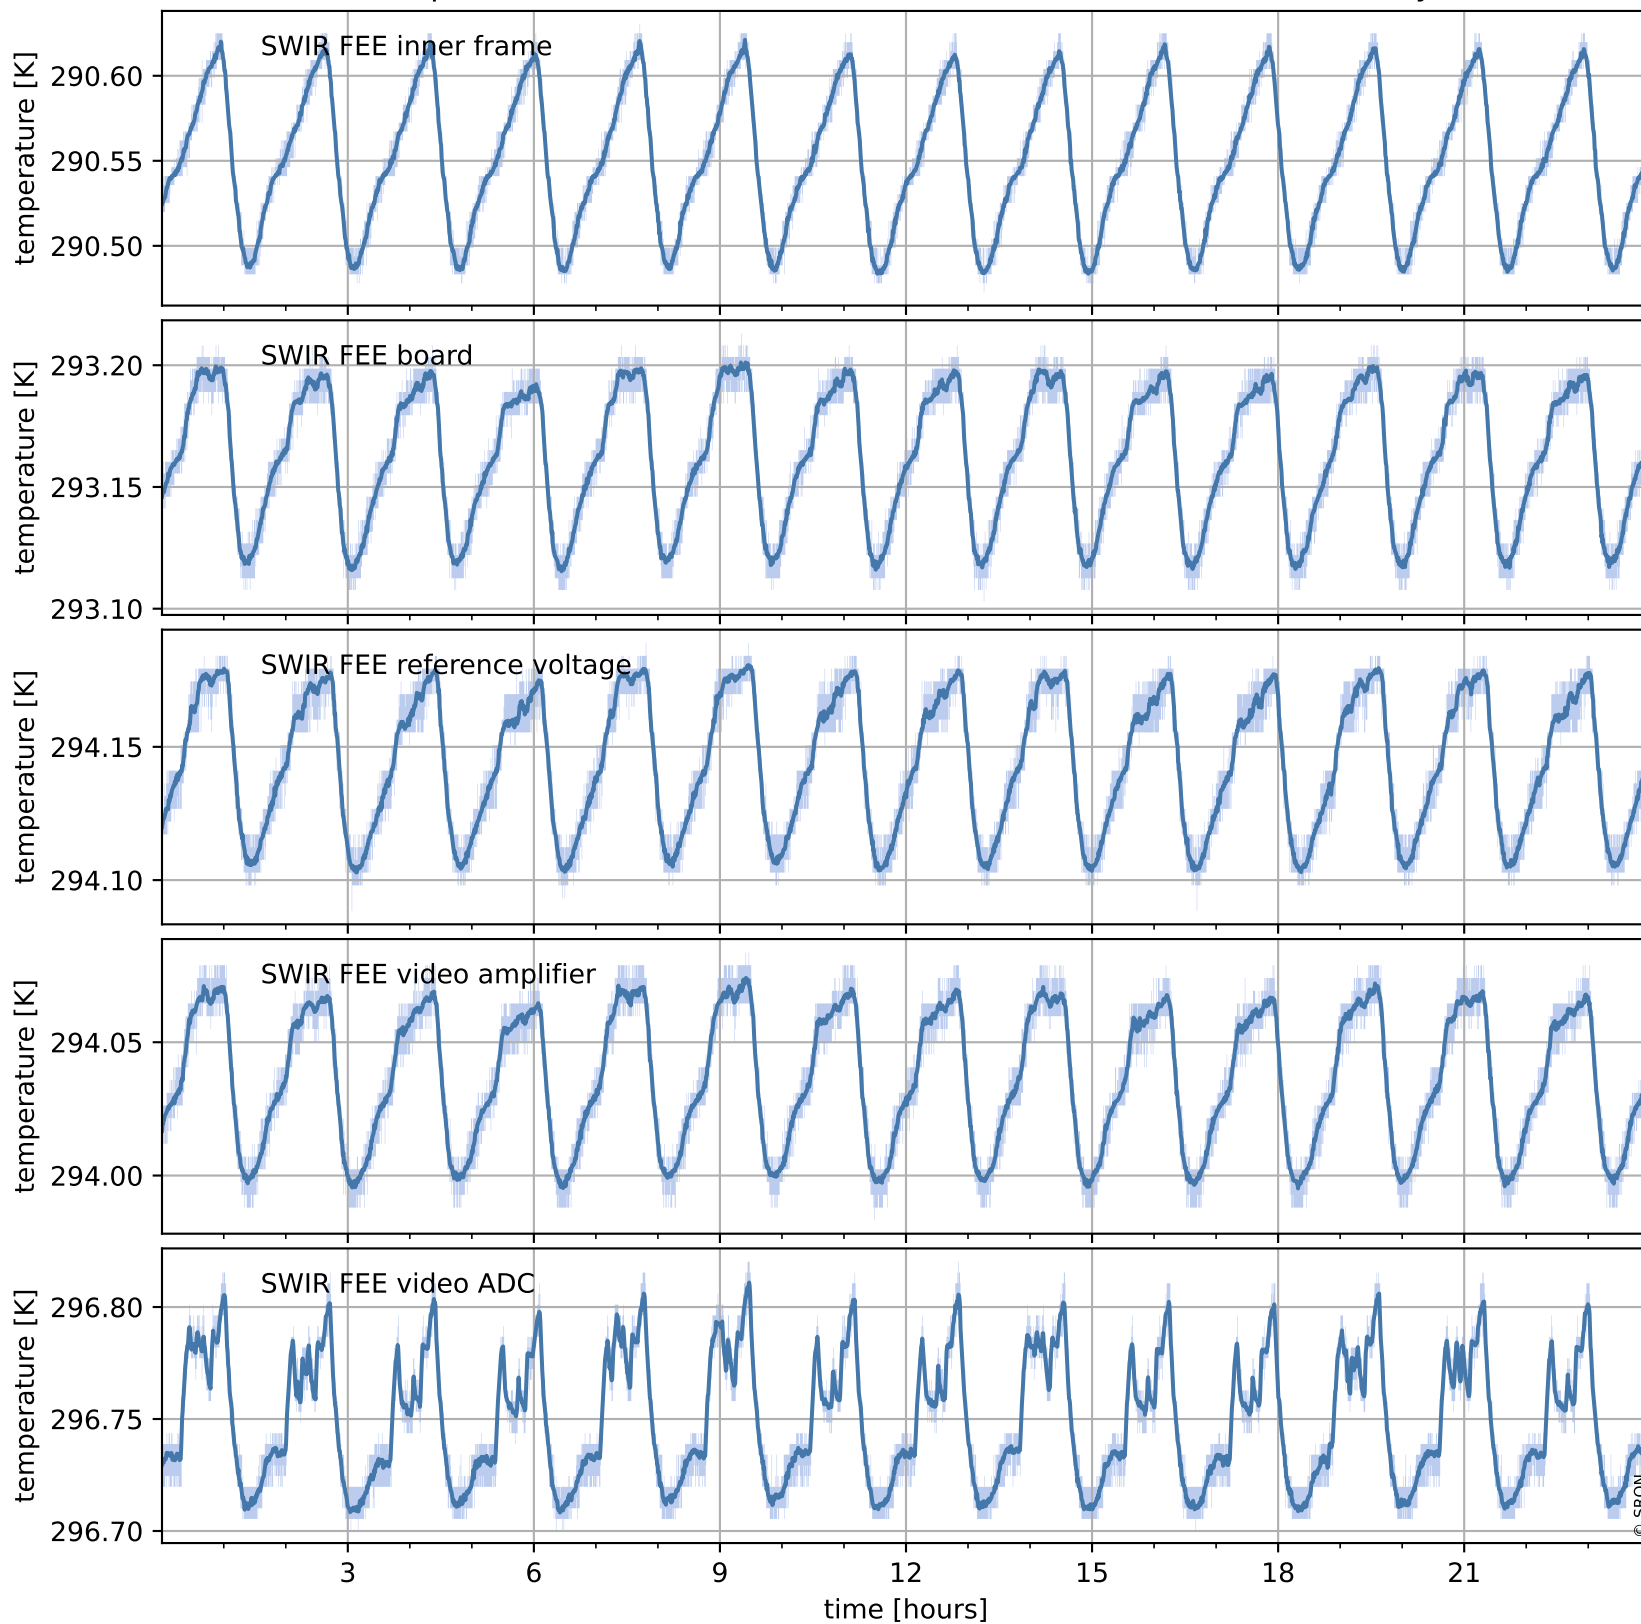

Tropomi SWIR housekeeping data

orbits : [31023, 31036]
coverage : 2023-10-09 / 2023-10-10
created : 2023-10-10T04:21:08

Temperature of sensors at the SWIR front-end electronics (one day)