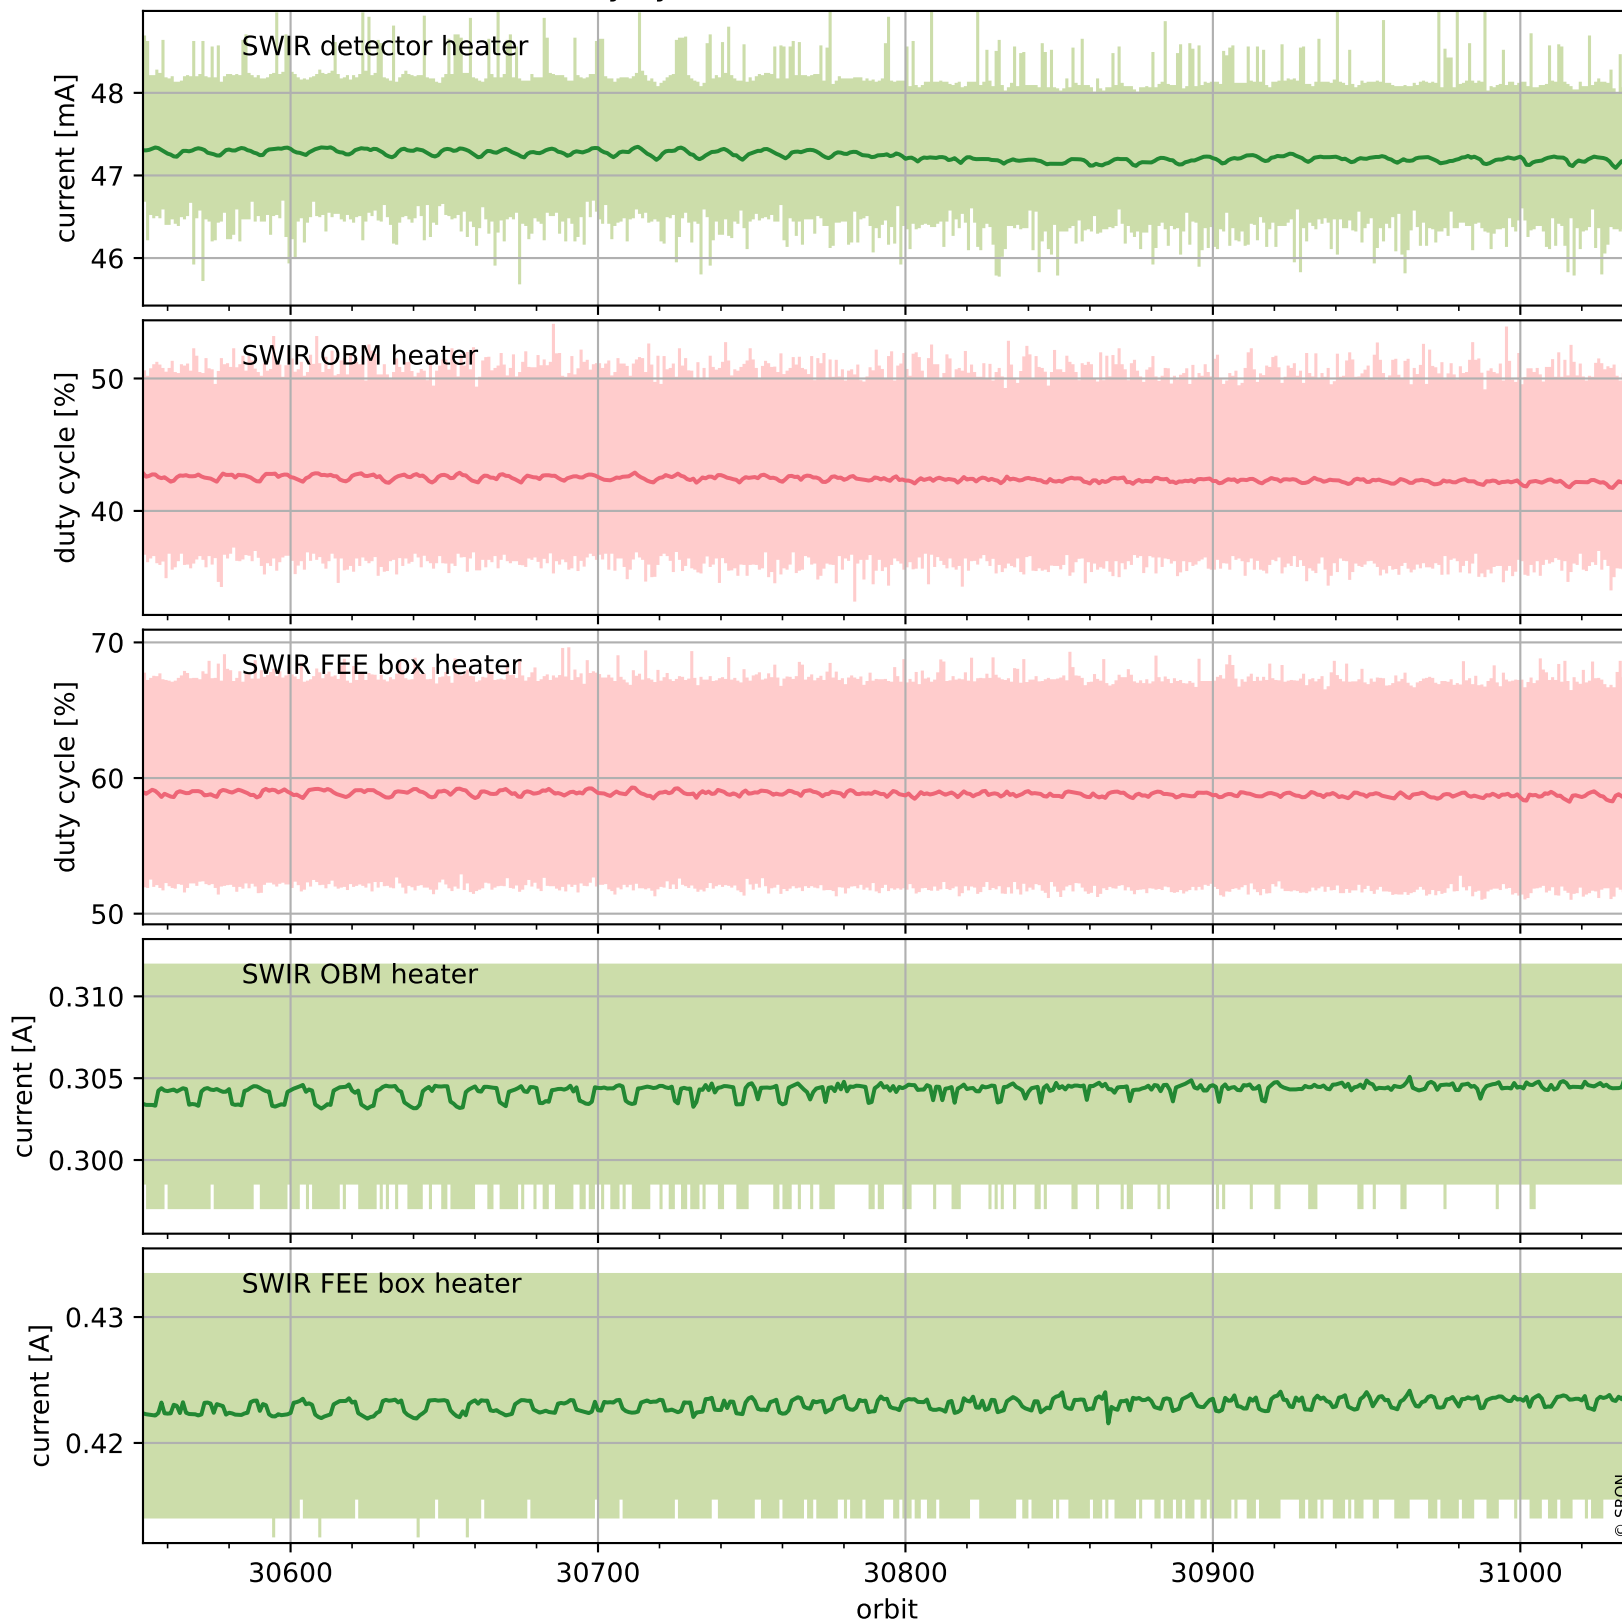

Tropomi SWIR housekeeping data

orbits : [31023, 31036]
coverage : 2023-10-09 / 2023-10-10
created : 2023-10-10T04:21:06

Temperature of sensors relevant for SWIR (one day)

Tropomi SWIR housekeeping data

orbits : [30552, 31036]
coverage : 2023-09-05 / 2023-10-10
created : 2023-10-10T04:21:07

Temperature of sensors relevant for SWIR (last month)

Tropomi SWIR housekeeping data

orbits : [31023, 31036]
coverage : 2023-10-09 / 2023-10-10
created : 2023-10-10T04:21:07

Current and duty cycle of 3 heaters relevant for SWIR (one day)

Tropomi SWIR housekeeping data

orbits : [30552, 31036]
coverage : 2023-09-05 / 2023-10-10
created : 2023-10-10T04:21:08

Current and duty cycle of 3 heaters relevant for SWIR (last month)

Tropomi SWIR housekeeping data

orbits : [31023, 31036]
coverage : 2023-10-09 / 2023-10-10
created : 2023-10-10T04:21:08

Temperature of sensors at the SWIR front-end electronics (one day)

Tropomi SWIR housekeeping data

orbits : [30552, 31036]
coverage : 2023-09-05 / 2023-10-10
created : 2023-10-10T04:21:08