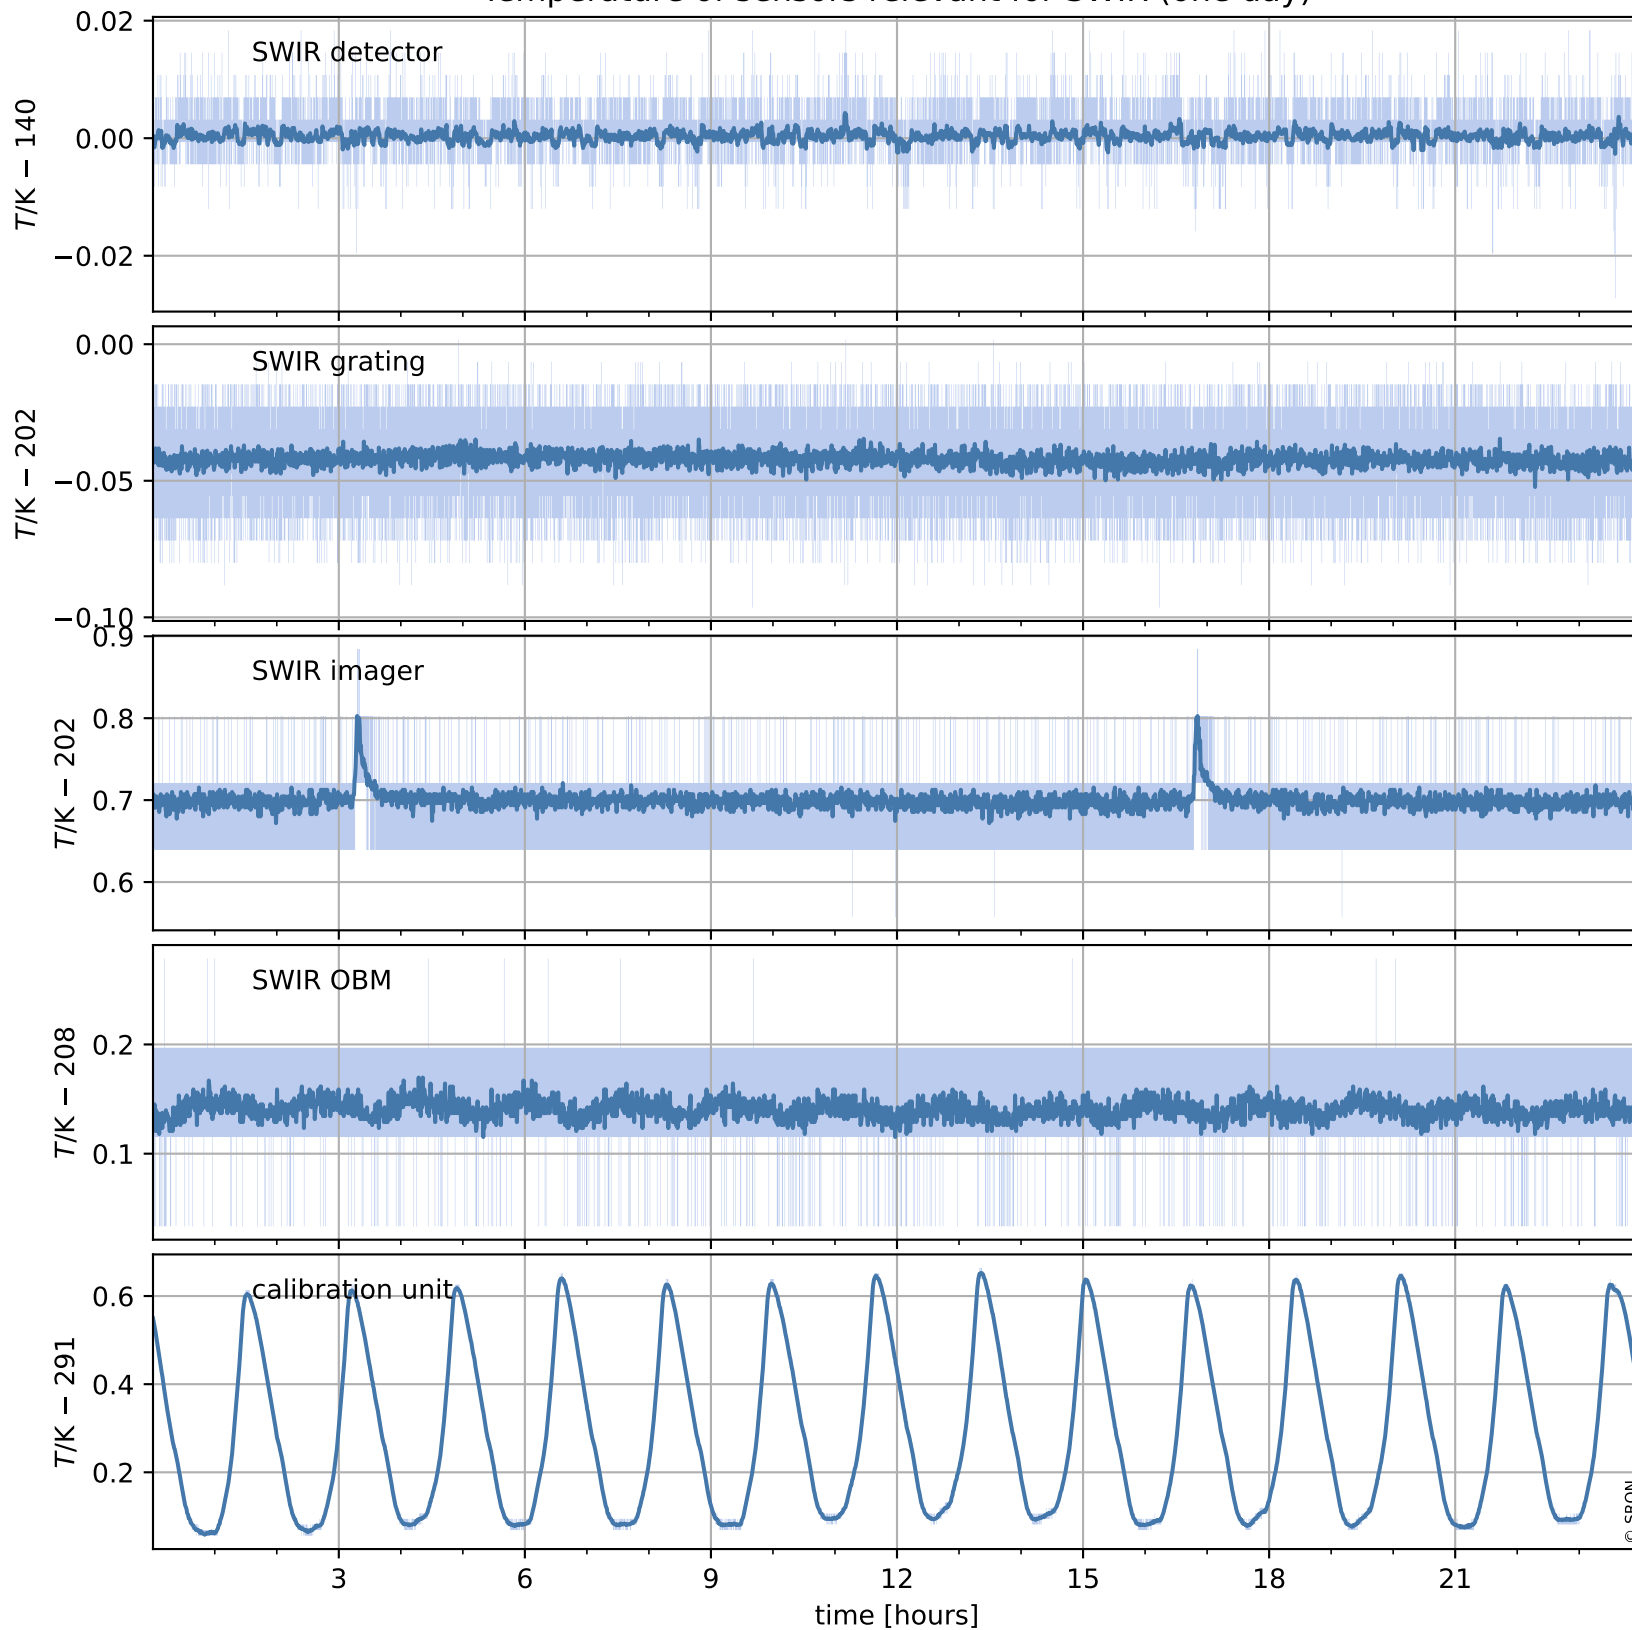

# Tropomi SWIR housekeeping data

orbits : [31051, 31065]  
coverage : 2023-10-11 / 2023-10-12  
created : 2023-10-12T14:21:08

## Temperature of sensors relevant for SWIR (one day)

## Temperature of sensors relevant for SWIR (last month)