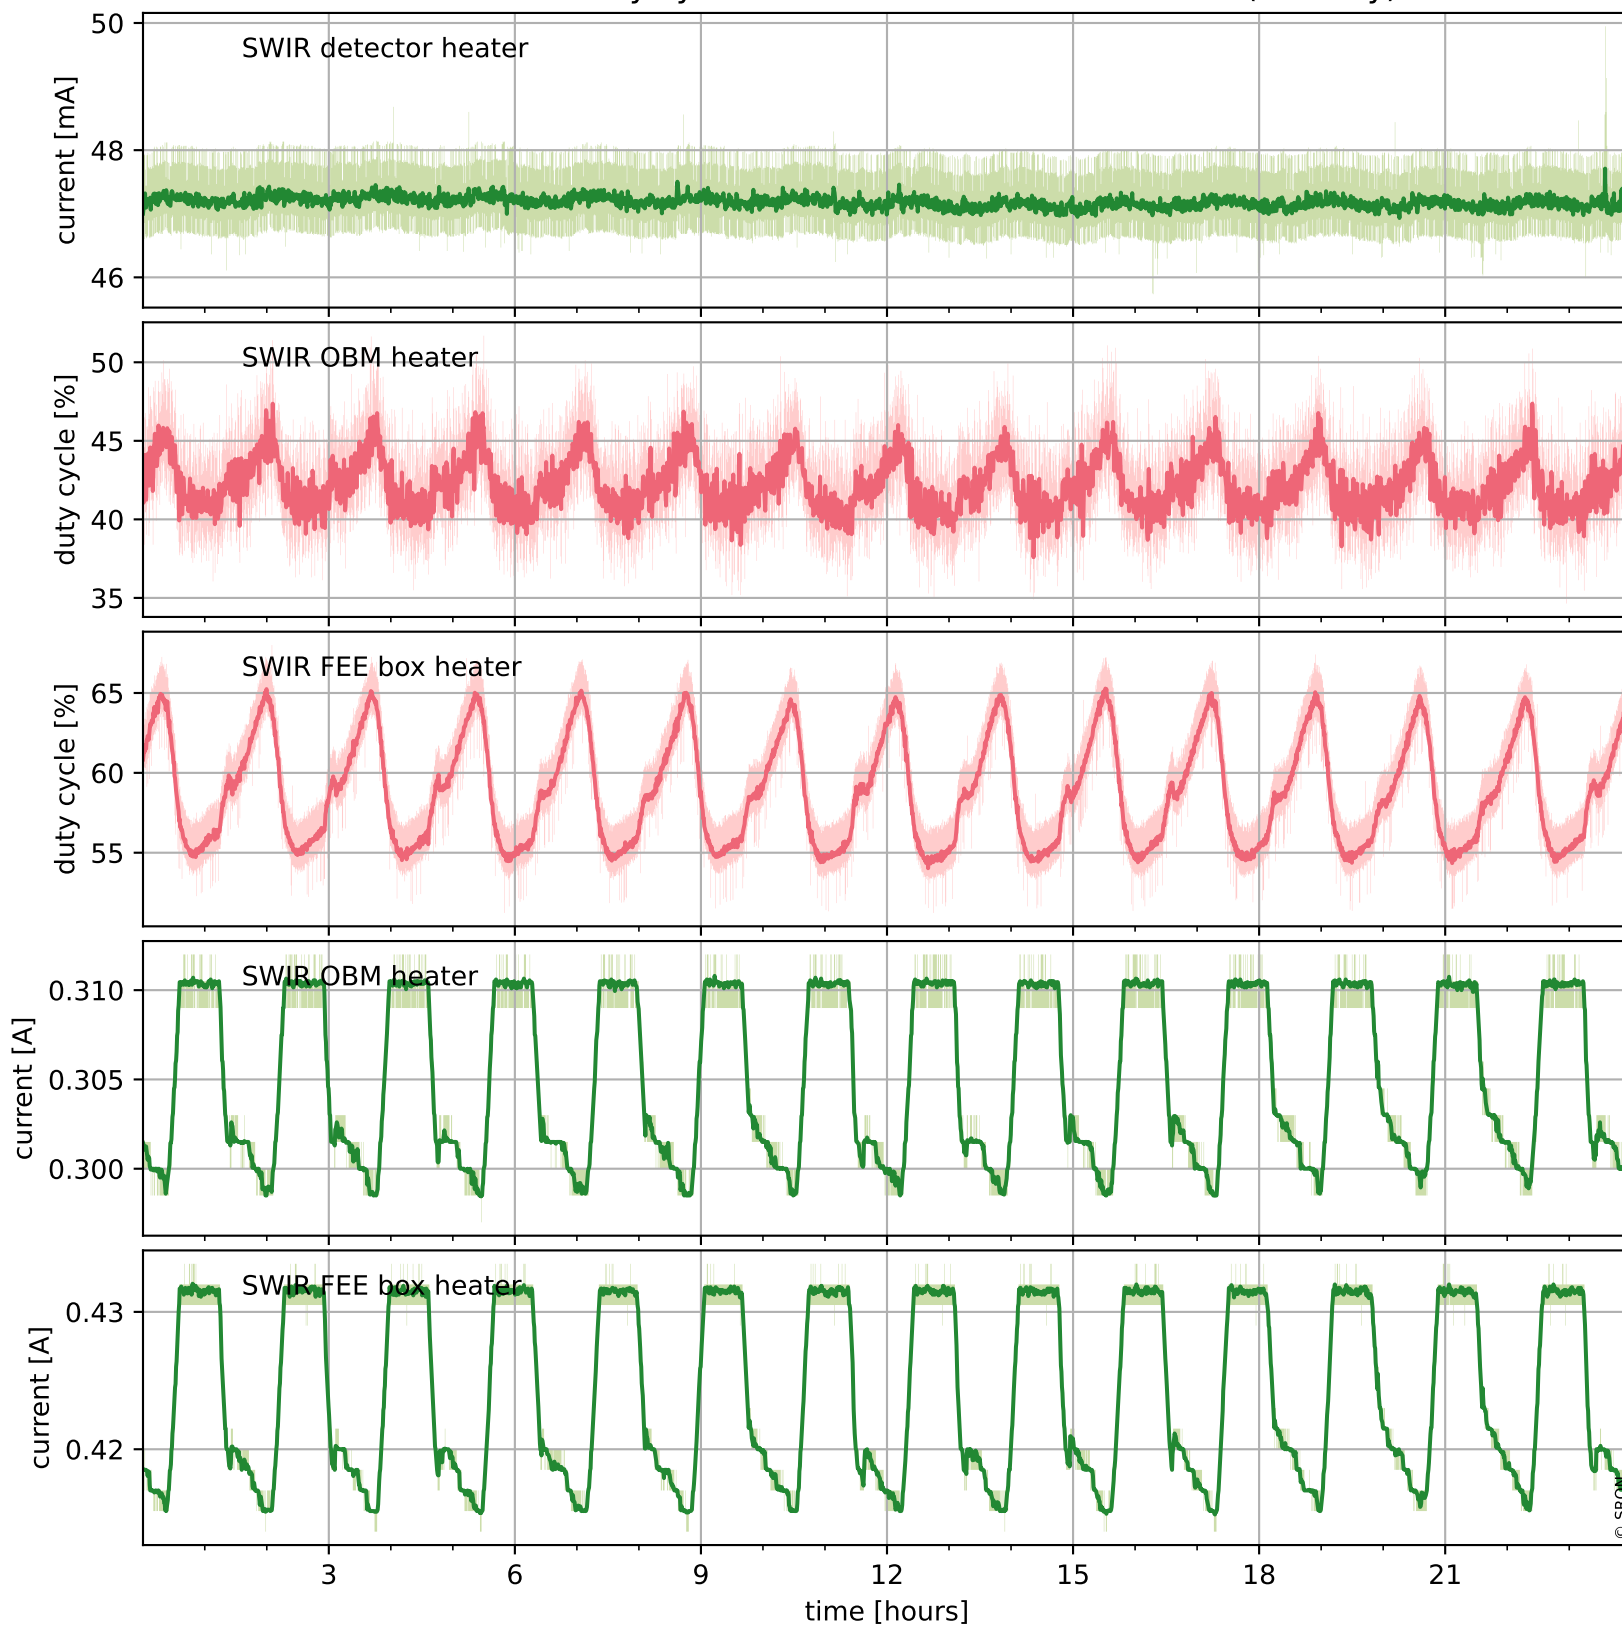

Tropomi SWIR housekeeping data

orbits : [31051, 31065]
coverage : 2023-10-11 / 2023-10-12
created : 2023-10-12T14:21:08

Current and duty cycle of 3 heaters relevant for SWIR (one day)