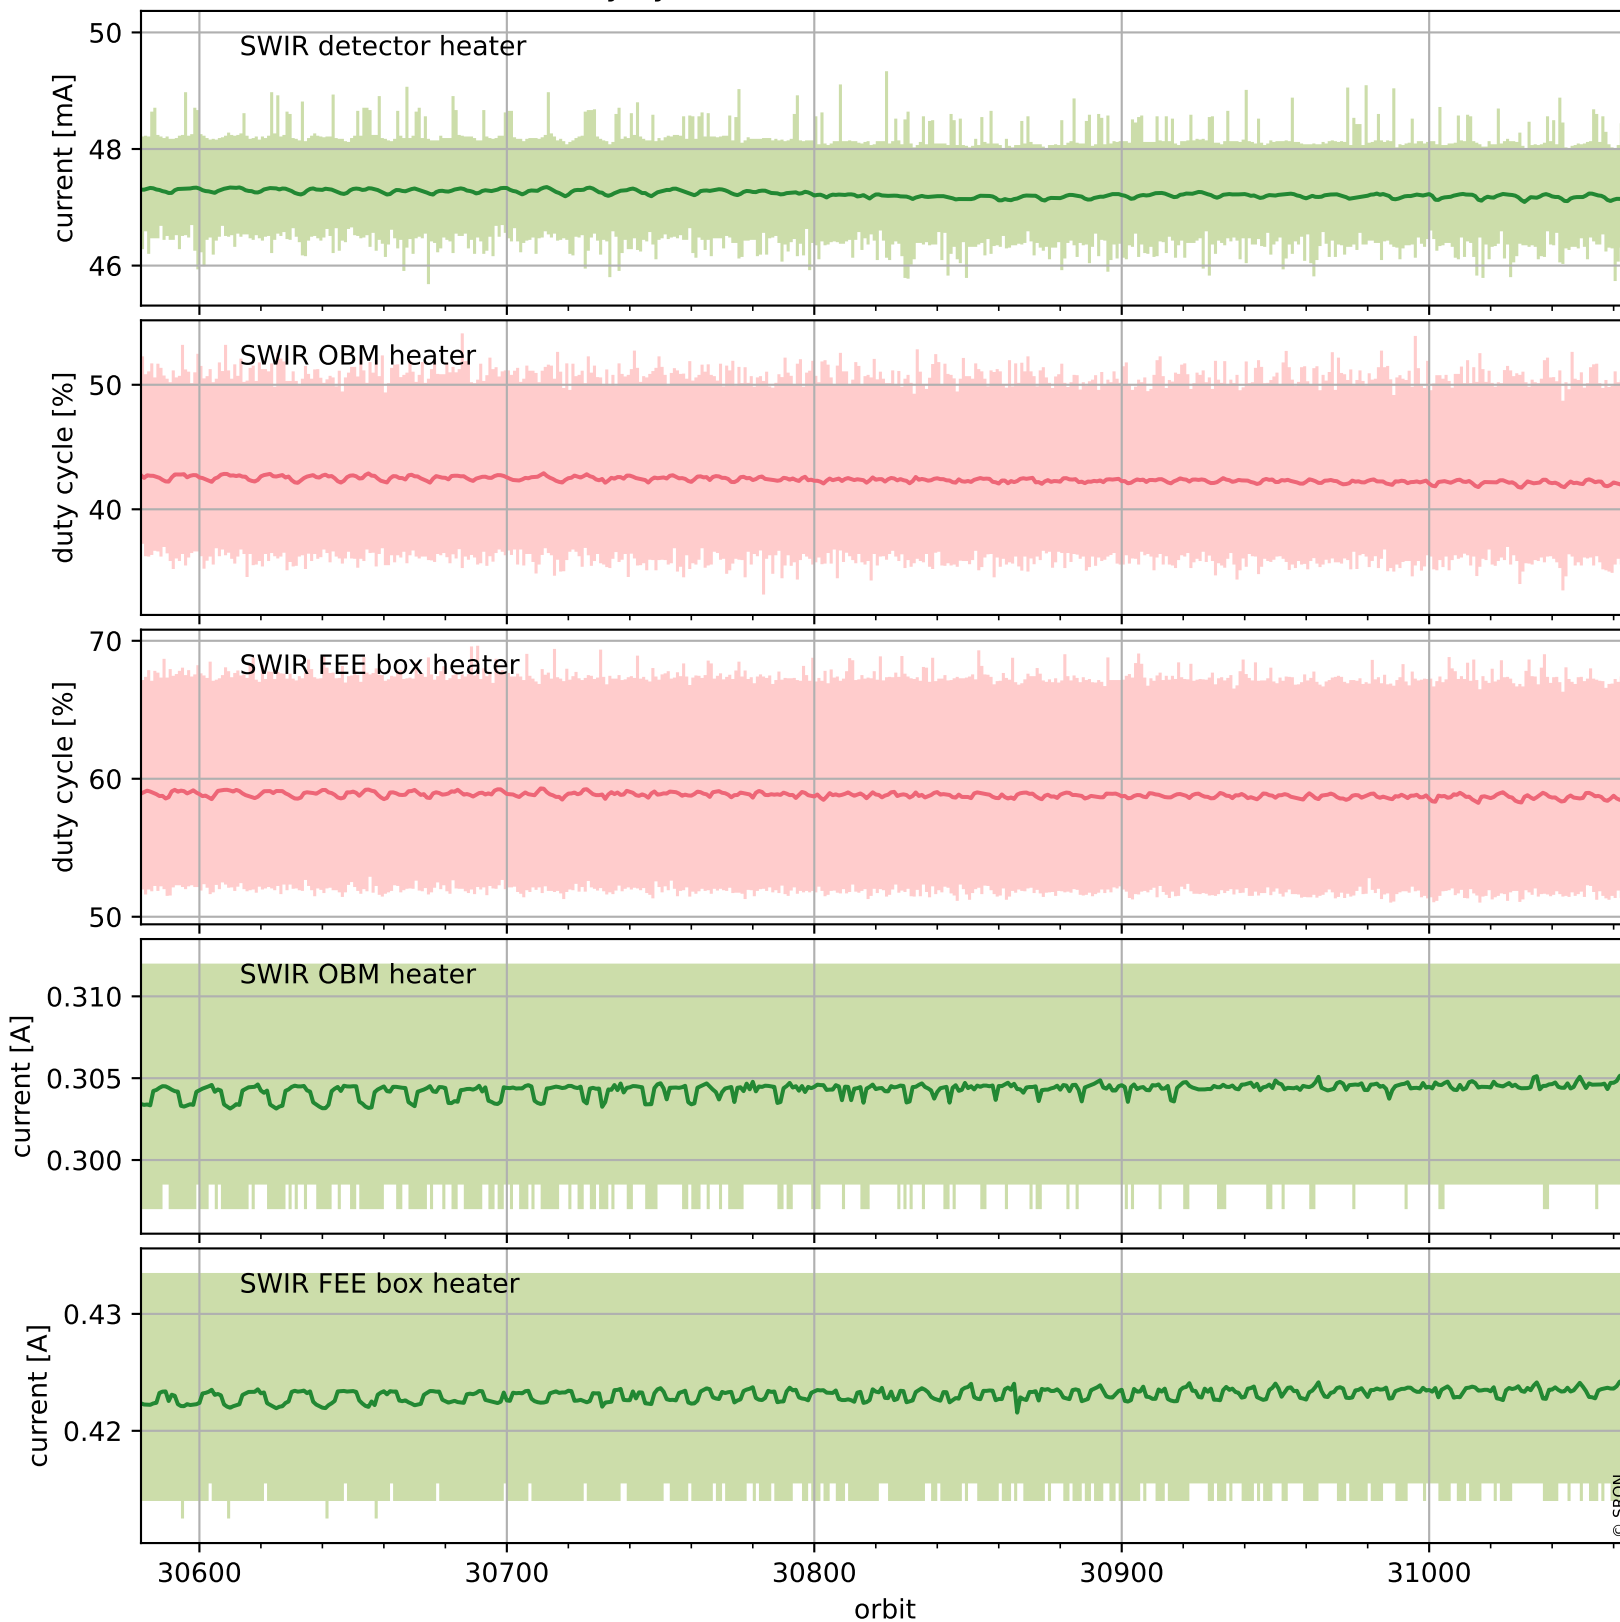

Tropomi SWIR housekeeping data

orbits : [30581, 31065]
coverage : 2023-09-07 / 2023-10-12
created : 2023-10-12T14:21:09

Current and duty cycle of 3 heaters relevant for SWIR (last month)