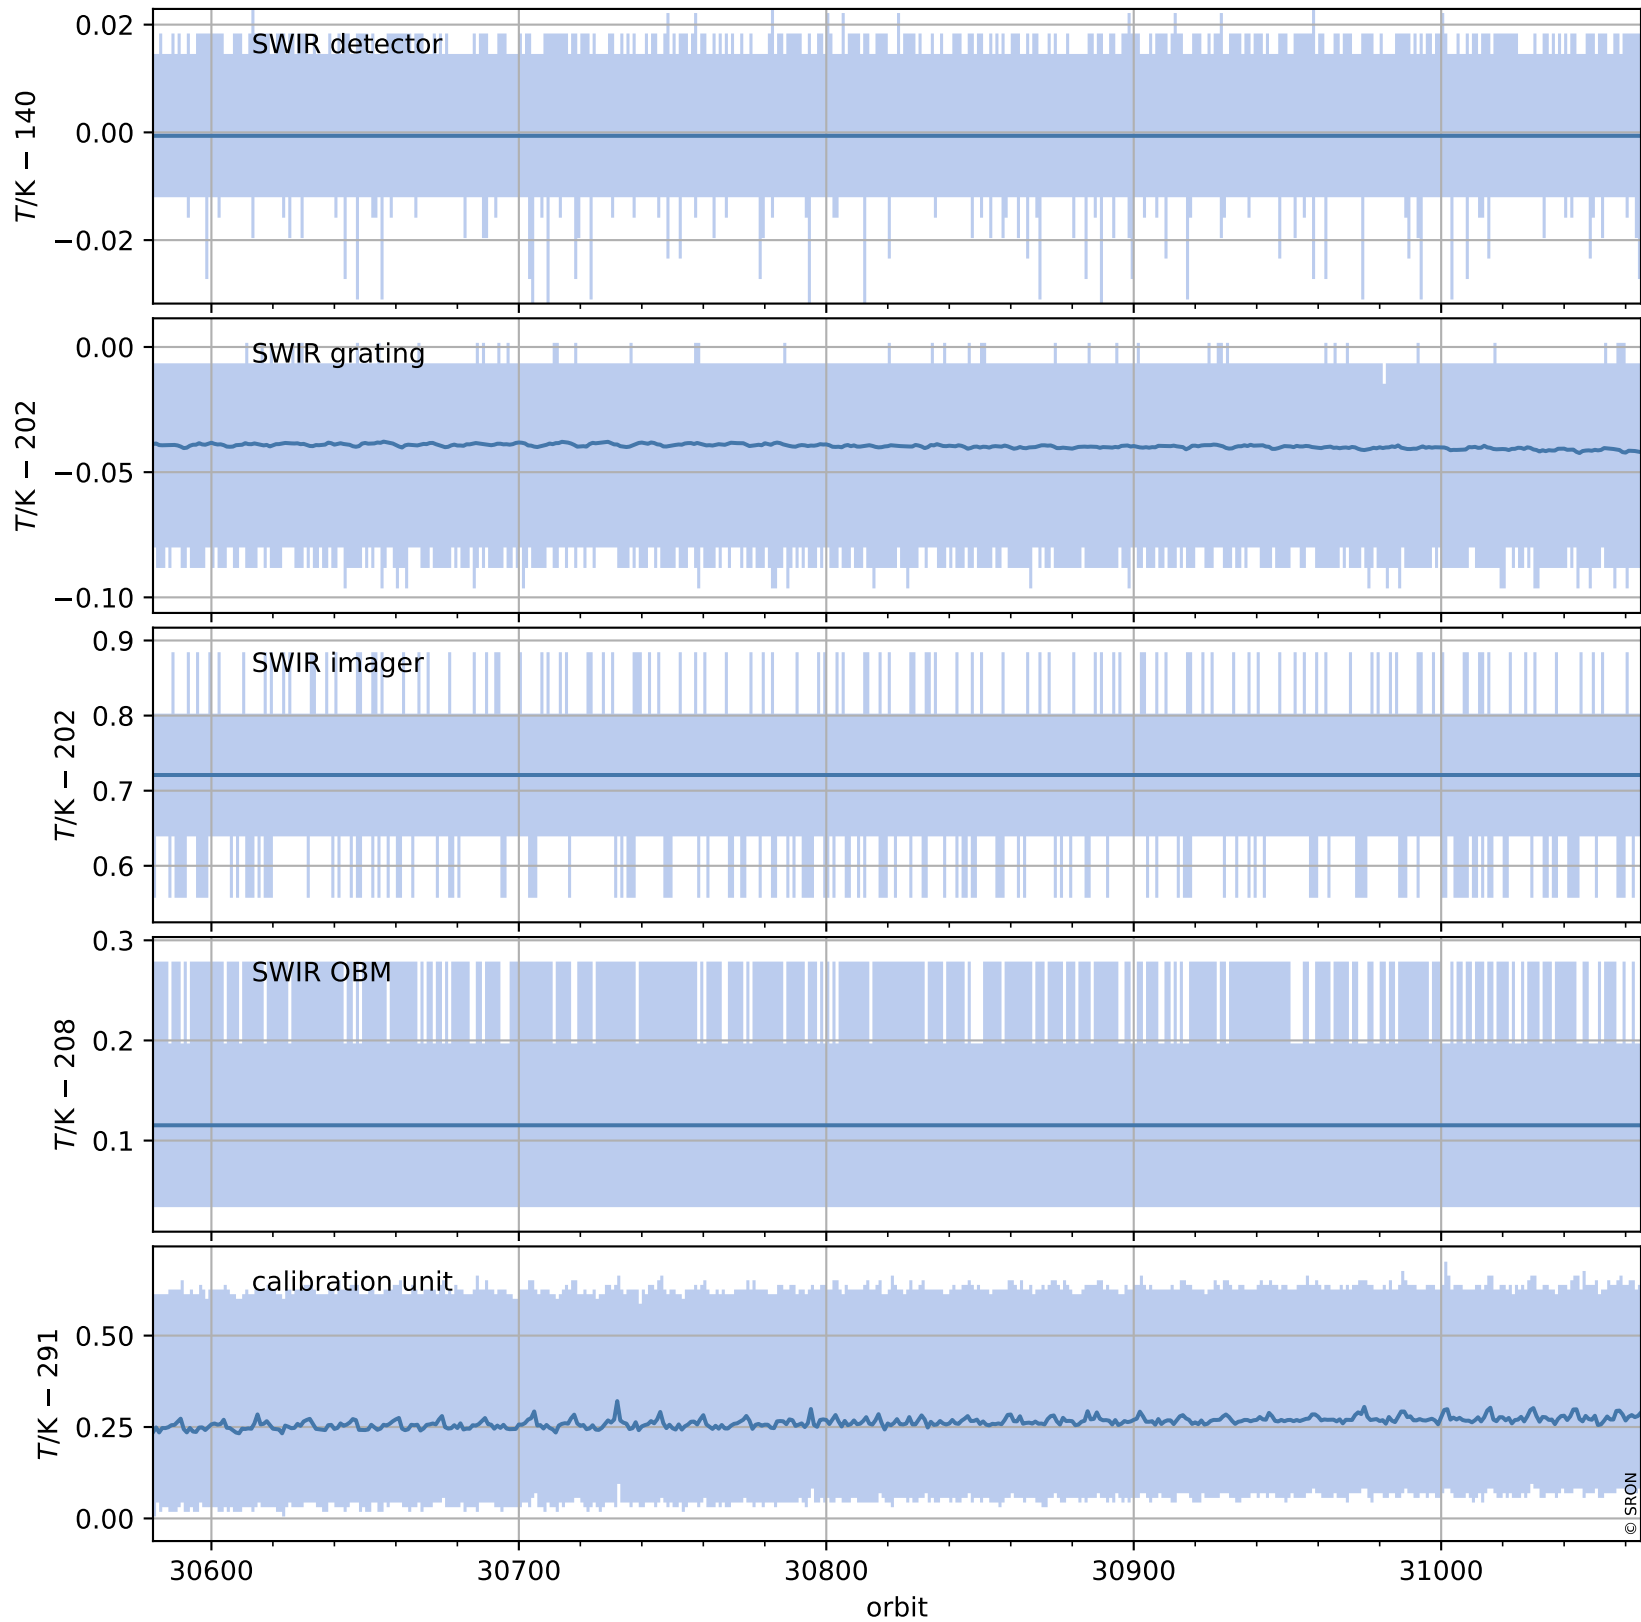

# Tropomi SWIR housekeeping data

orbits : [31051, 31065]  
coverage : 2023-10-11 / 2023-10-12  
created : 2023-10-12T14:21:08

## Temperature of sensors relevant for SWIR (one day)

# Tropomi SWIR housekeeping data

orbits : [30581, 31065]  
coverage : 2023-09-07 / 2023-10-12  
created : 2023-10-12T14:21:08

## Temperature of sensors relevant for SWIR (last month)