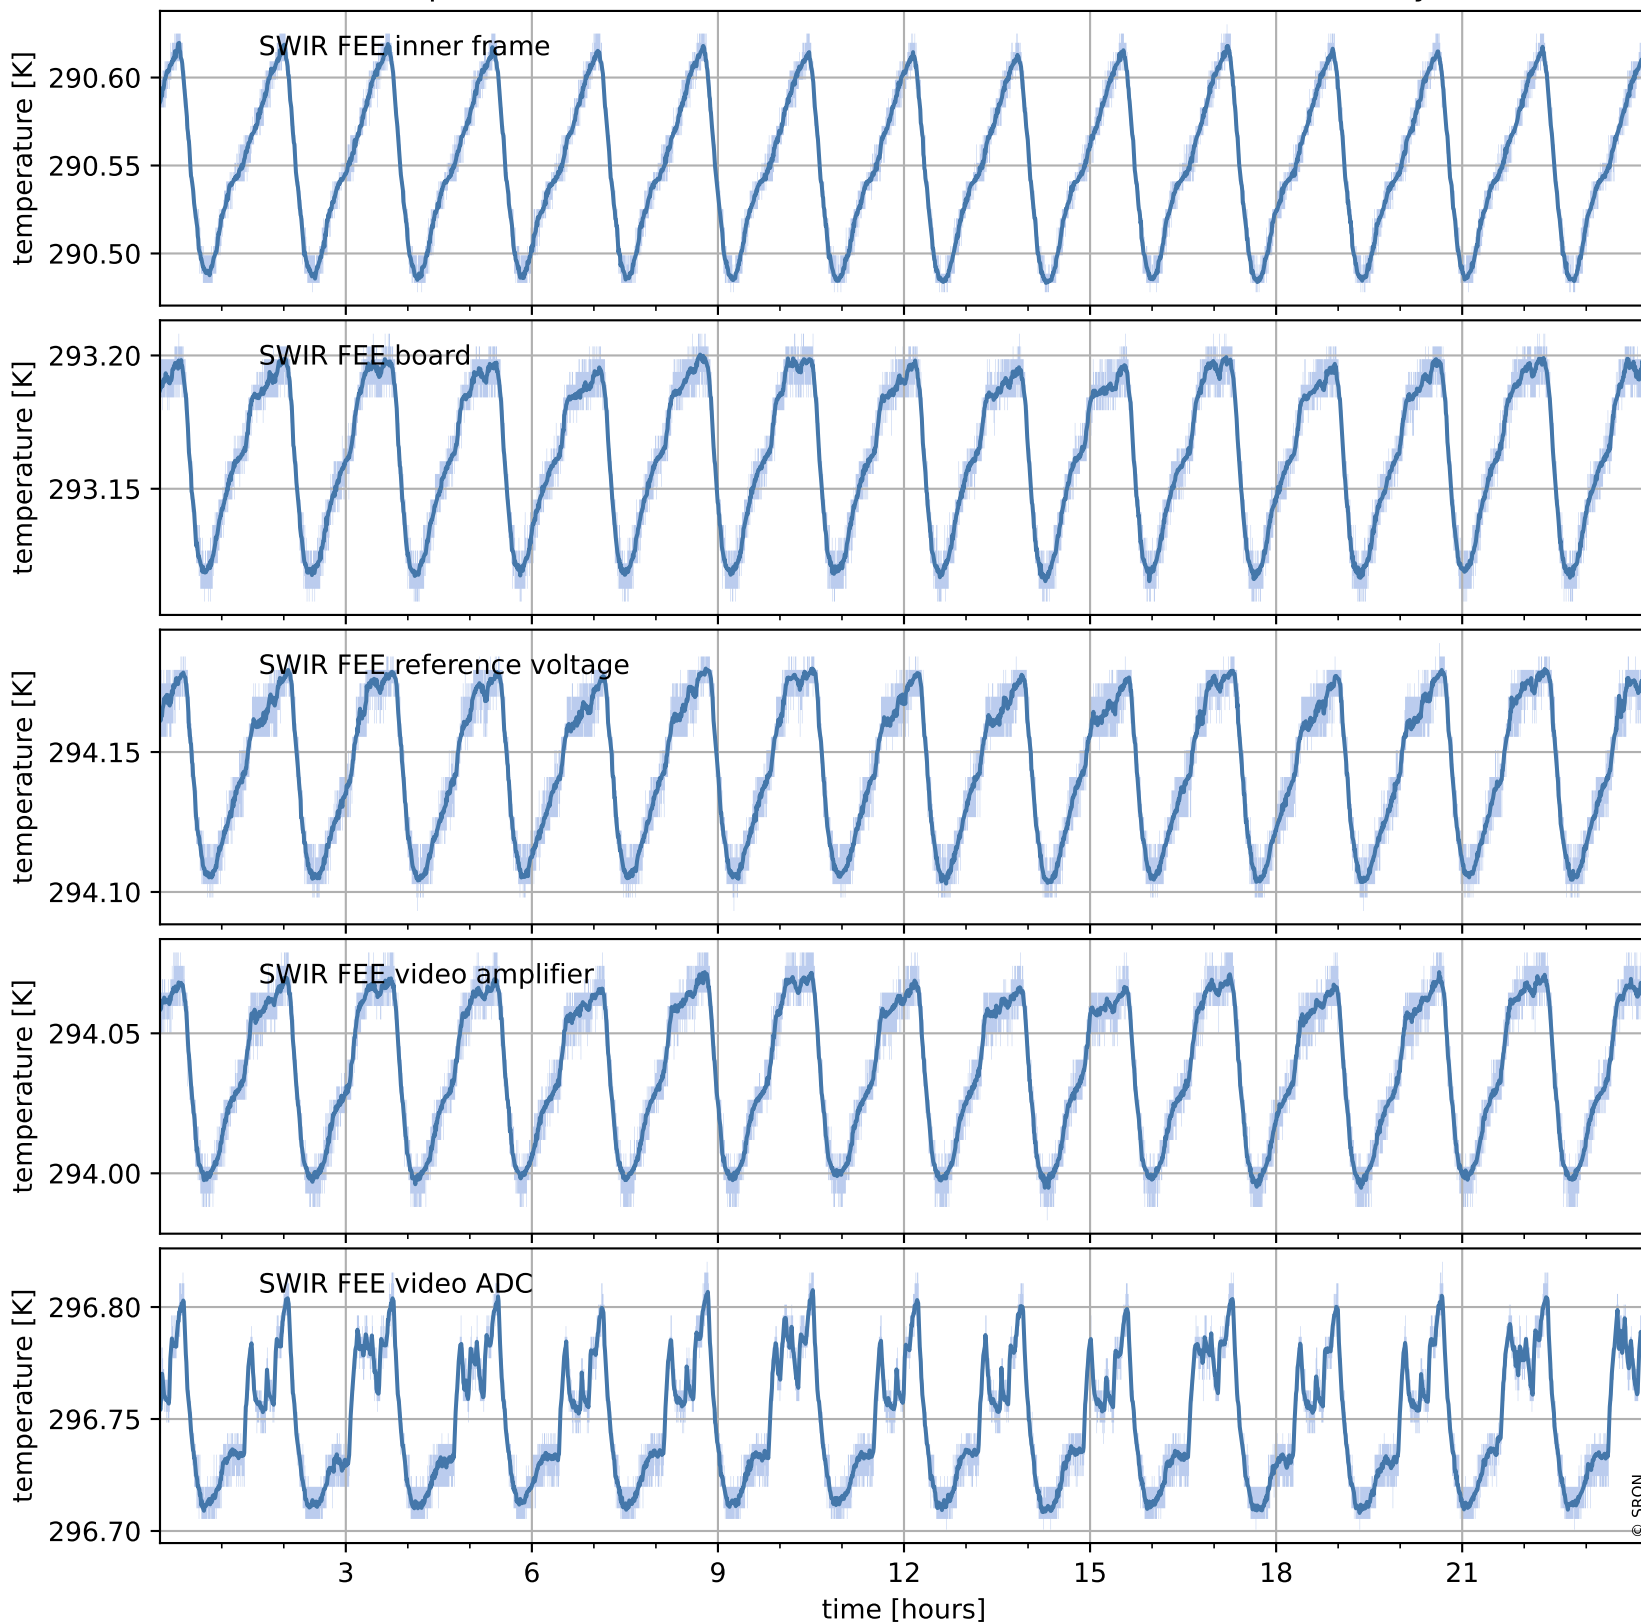

Tropomi SWIR housekeeping data

orbits : [31051, 31065]
coverage : 2023-10-11 / 2023-10-12
created : 2023-10-12T14:21:09

Temperature of sensors at the SWIR front-end electronics (one day)