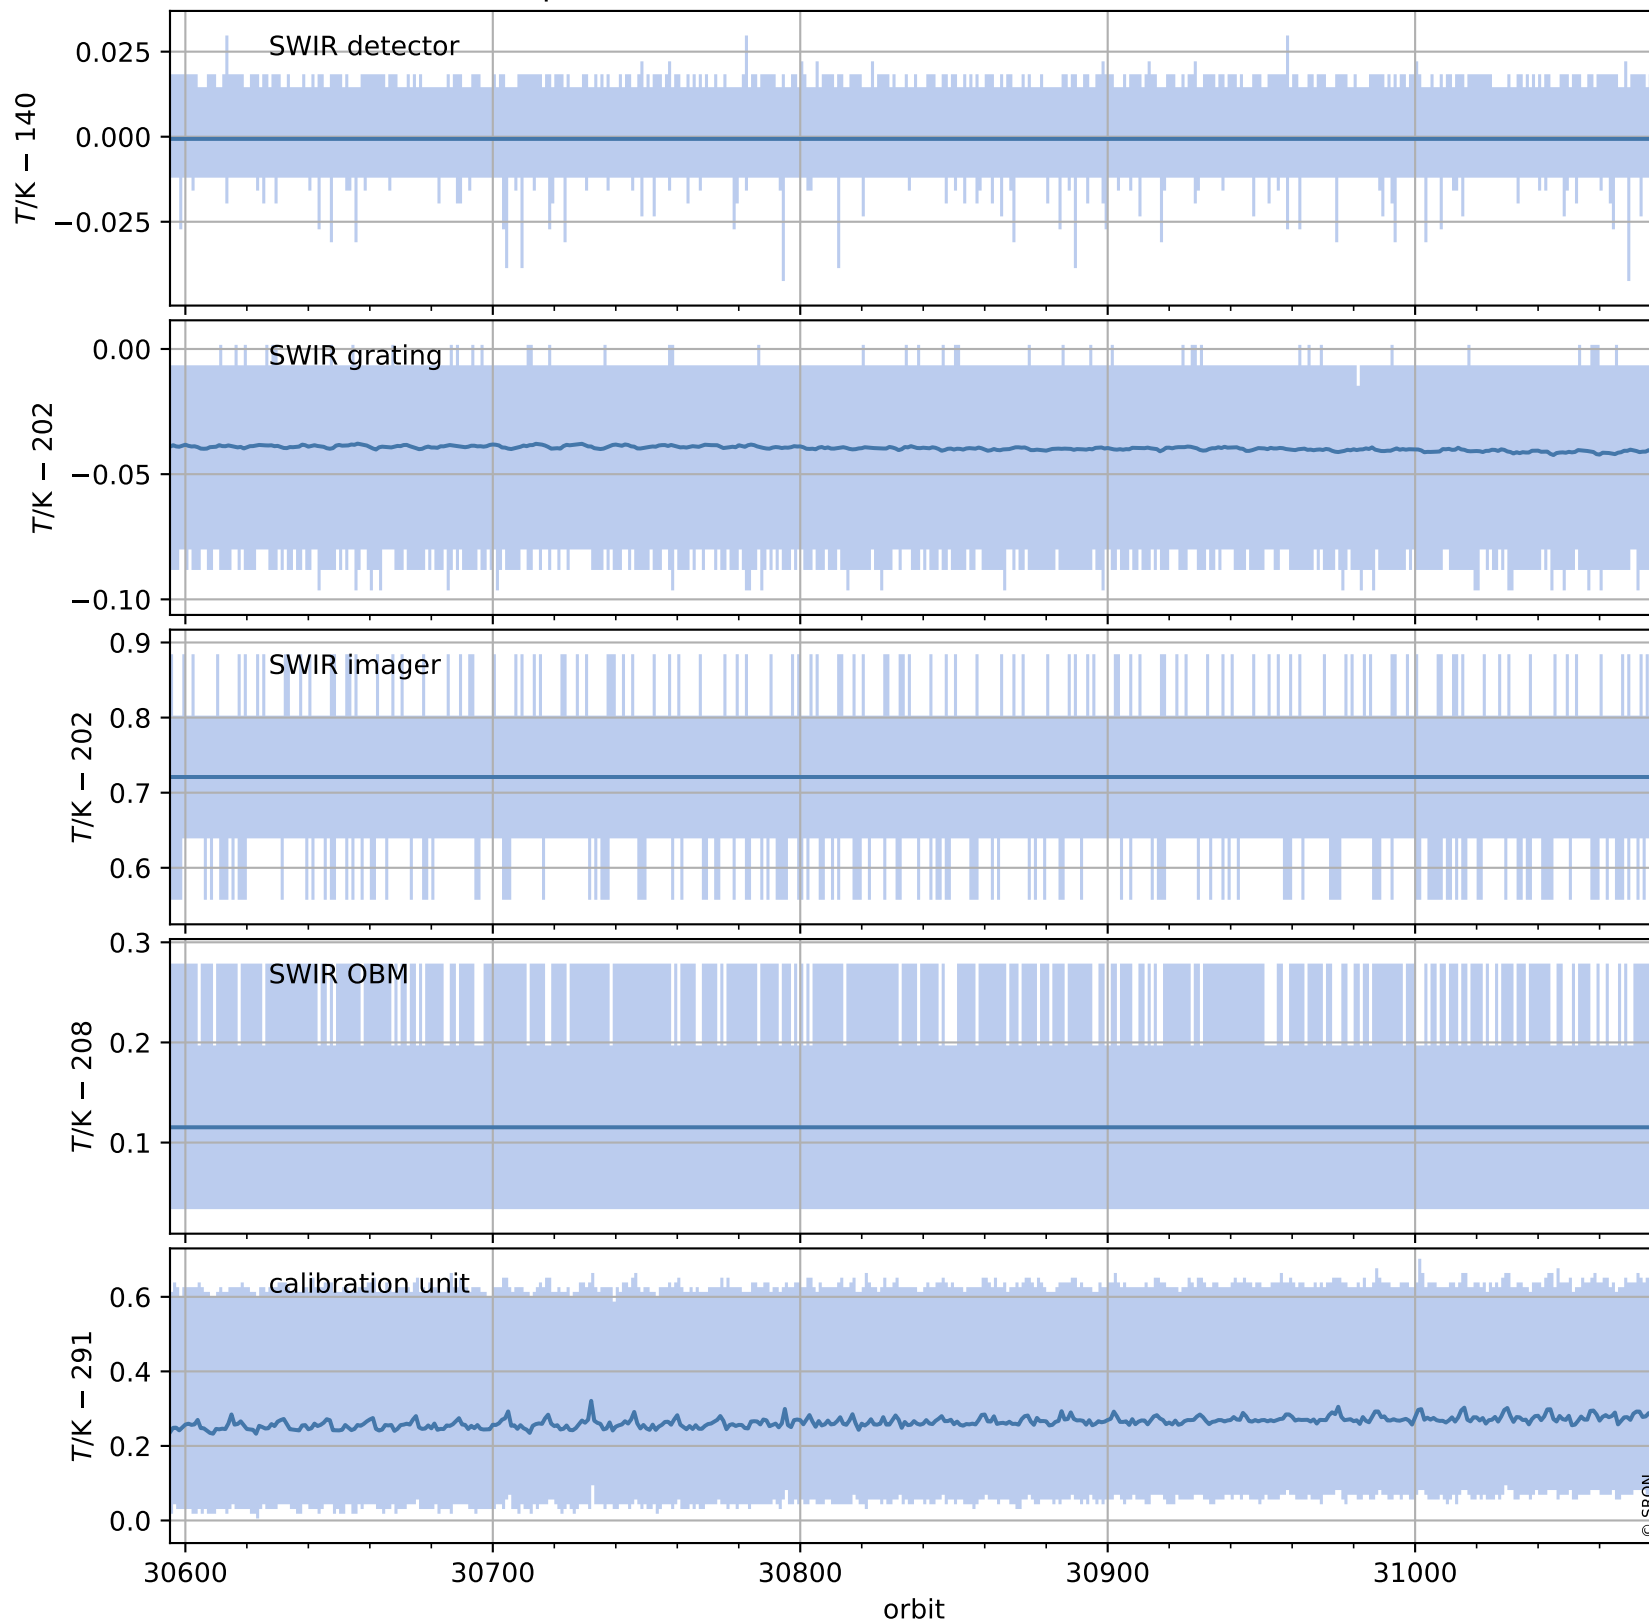

Tropomi SWIR housekeeping data

orbits : [31066, 31079]
coverage : 2023-10-12 / 2023-10-13
created : 2023-10-13T04:21:08

Temperature of sensors relevant for SWIR (one day)

Tropomi SWIR housekeeping data

orbits : [30595, 31079]
coverage : 2023-09-08 / 2023-10-13
created : 2023-10-13T04:21:08

Temperature of sensors relevant for SWIR (last month)

Tropomi SWIR housekeeping data

orbits : [31066, 31079]
coverage : 2023-10-12 / 2023-10-13
created : 2023-10-13T04:21:09

Current and duty cycle of 3 heaters relevant for SWIR (one day)

Tropomi SWIR housekeeping data

orbits : [30595, 31079]
coverage : 2023-09-08 / 2023-10-13
created : 2023-10-13T04:21:09

Current and duty cycle of 3 heaters relevant for SWIR (last month)

Tropomi SWIR housekeeping data

orbits : [31066, 31079]
coverage : 2023-10-12 / 2023-10-13
created : 2023-10-13T04:21:09

Temperature of sensors at the SWIR front-end electronics (one day)

Tropomi SWIR housekeeping data

orbits : [30595, 31079]
coverage : 2023-09-08 / 2023-10-13
created : 2023-10-13T04:21:10