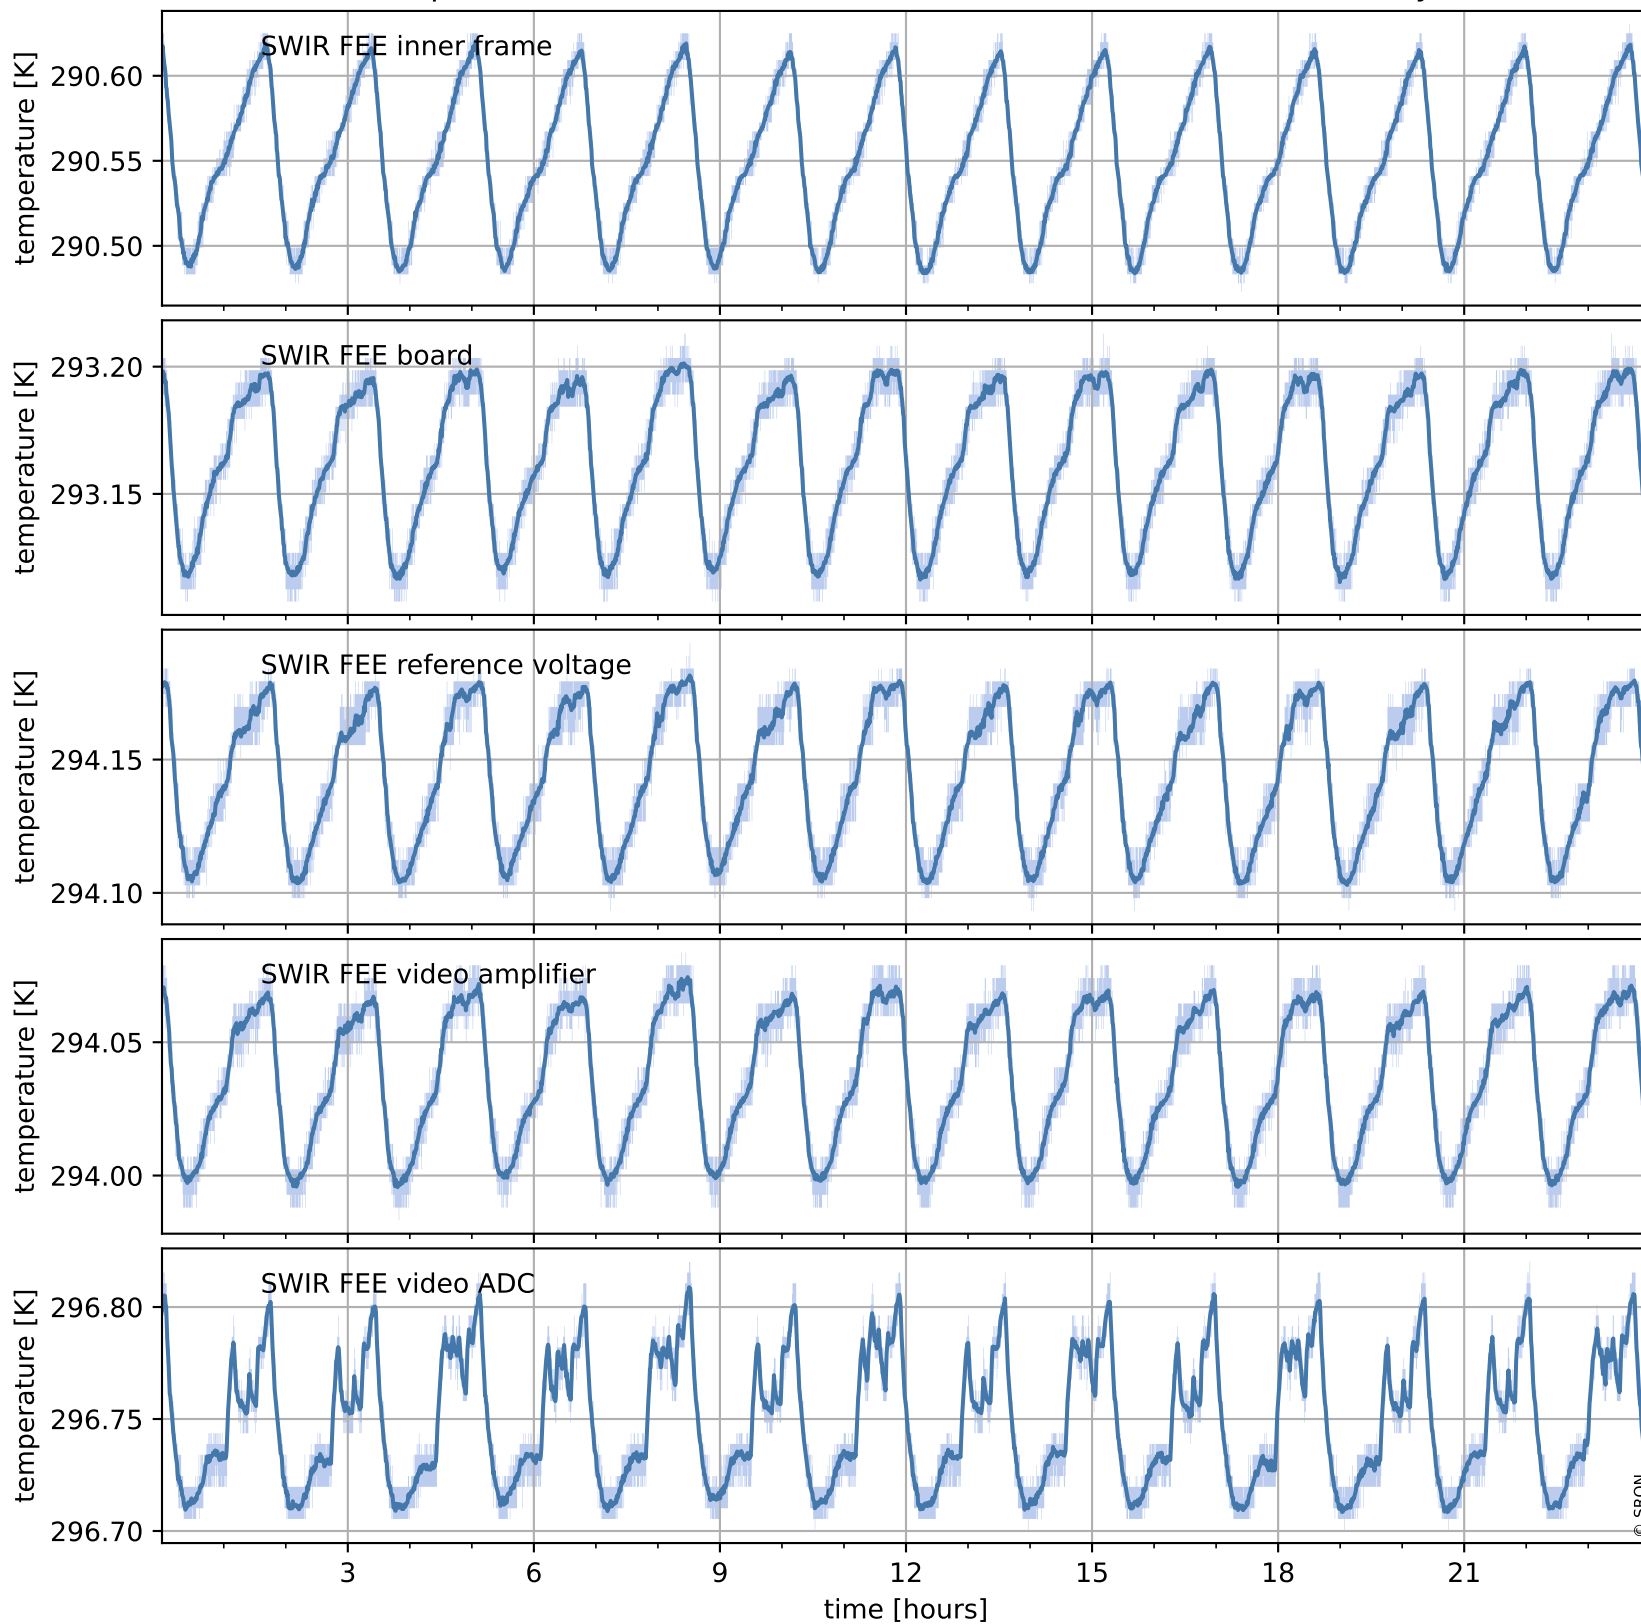

Tropomi SWIR housekeeping data

orbits : [31066, 31079]
coverage : 2023-10-12 / 2023-10-13
created : 2023-10-13T04:21:08

Temperature of sensors relevant for SWIR (one day)

Tropomi SWIR housekeeping data

orbits : [30595, 31079]
coverage : 2023-09-08 / 2023-10-13
created : 2023-10-13T04:21:08

Temperature of sensors relevant for SWIR (last month)

Tropomi SWIR housekeeping data

orbits : [31066, 31079]
coverage : 2023-10-12 / 2023-10-13
created : 2023-10-13T04:21:09

Current and duty cycle of 3 heaters relevant for SWIR (one day)

Tropomi SWIR housekeeping data

orbits : [30595, 31079]
coverage : 2023-09-08 / 2023-10-13
created : 2023-10-13T04:21:09

Current and duty cycle of 3 heaters relevant for SWIR (last month)

Tropomi SWIR housekeeping data

orbits : [31066, 31079]
coverage : 2023-10-12 / 2023-10-13
created : 2023-10-13T04:21:09

Temperature of sensors at the SWIR front-end electronics (one day)

Tropomi SWIR housekeeping data

orbits : [30595, 31079]
coverage : 2023-09-08 / 2023-10-13
created : 2023-10-13T04:21:10