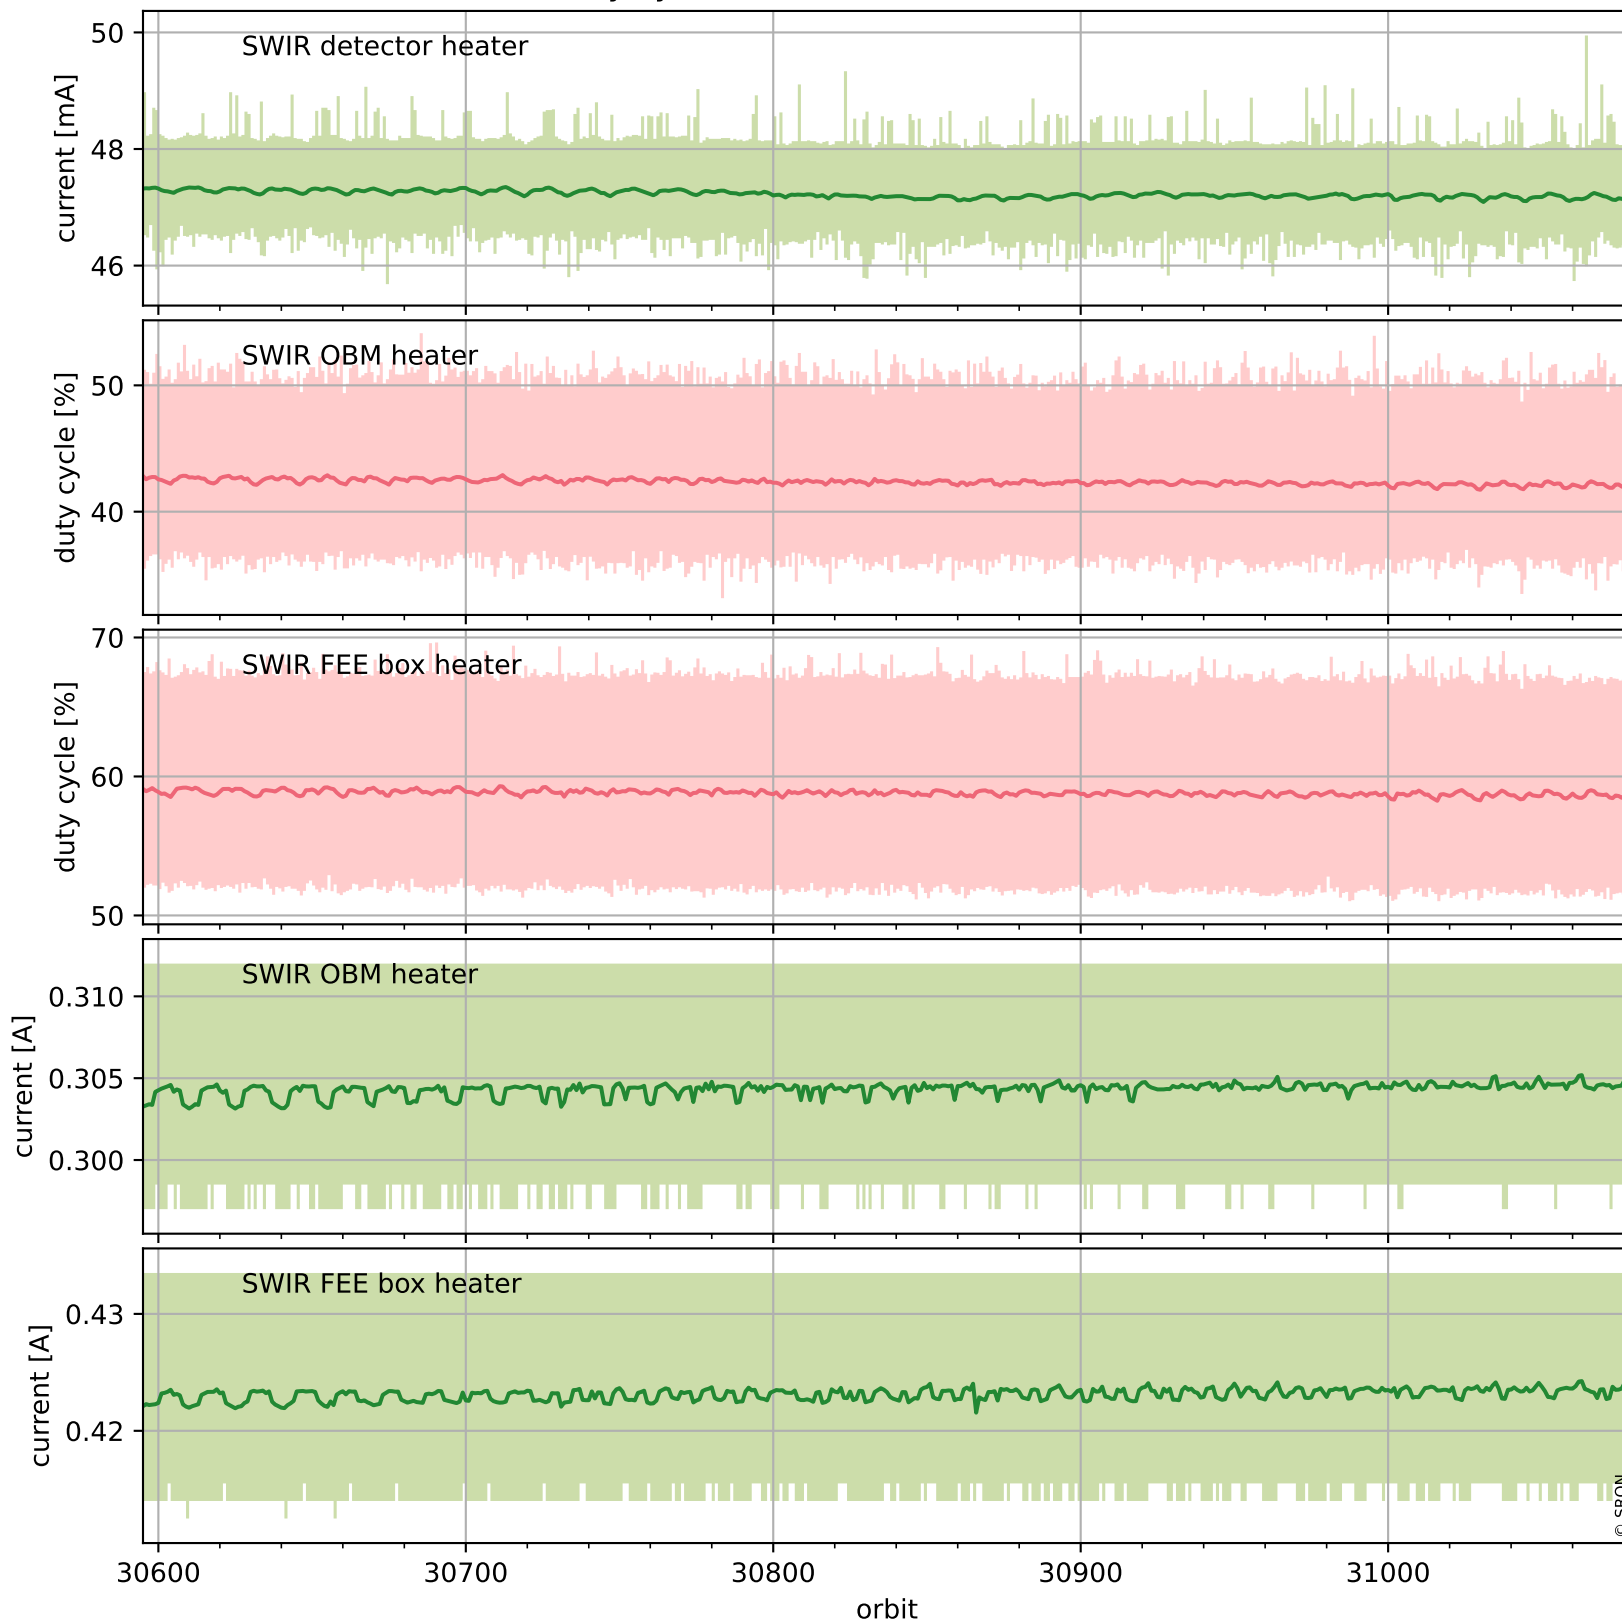

Tropomi SWIR housekeeping data

orbits : [31066, 31079]
coverage : 2023-10-12 / 2023-10-13
created : 2023-10-13T04:21:08

Temperature of sensors relevant for SWIR (one day)

Tropomi SWIR housekeeping data

orbits : [30595, 31079]
coverage : 2023-09-08 / 2023-10-13
created : 2023-10-13T04:21:08

Temperature of sensors relevant for SWIR (last month)

Tropomi SWIR housekeeping data

orbits : [31066, 31079]
coverage : 2023-10-12 / 2023-10-13
created : 2023-10-13T04:21:09

Current and duty cycle of 3 heaters relevant for SWIR (one day)

Tropomi SWIR housekeeping data

orbits : [30595, 31079]
coverage : 2023-09-08 / 2023-10-13
created : 2023-10-13T04:21:09

Current and duty cycle of 3 heaters relevant for SWIR (last month)

Tropomi SWIR housekeeping data

orbits : [31066, 31079]
coverage : 2023-10-12 / 2023-10-13
created : 2023-10-13T04:21:09

Temperature of sensors at the SWIR front-end electronics (one day)

Tropomi SWIR housekeeping data

orbits : [30595, 31079]
coverage : 2023-09-08 / 2023-10-13
created : 2023-10-13T04:21:10