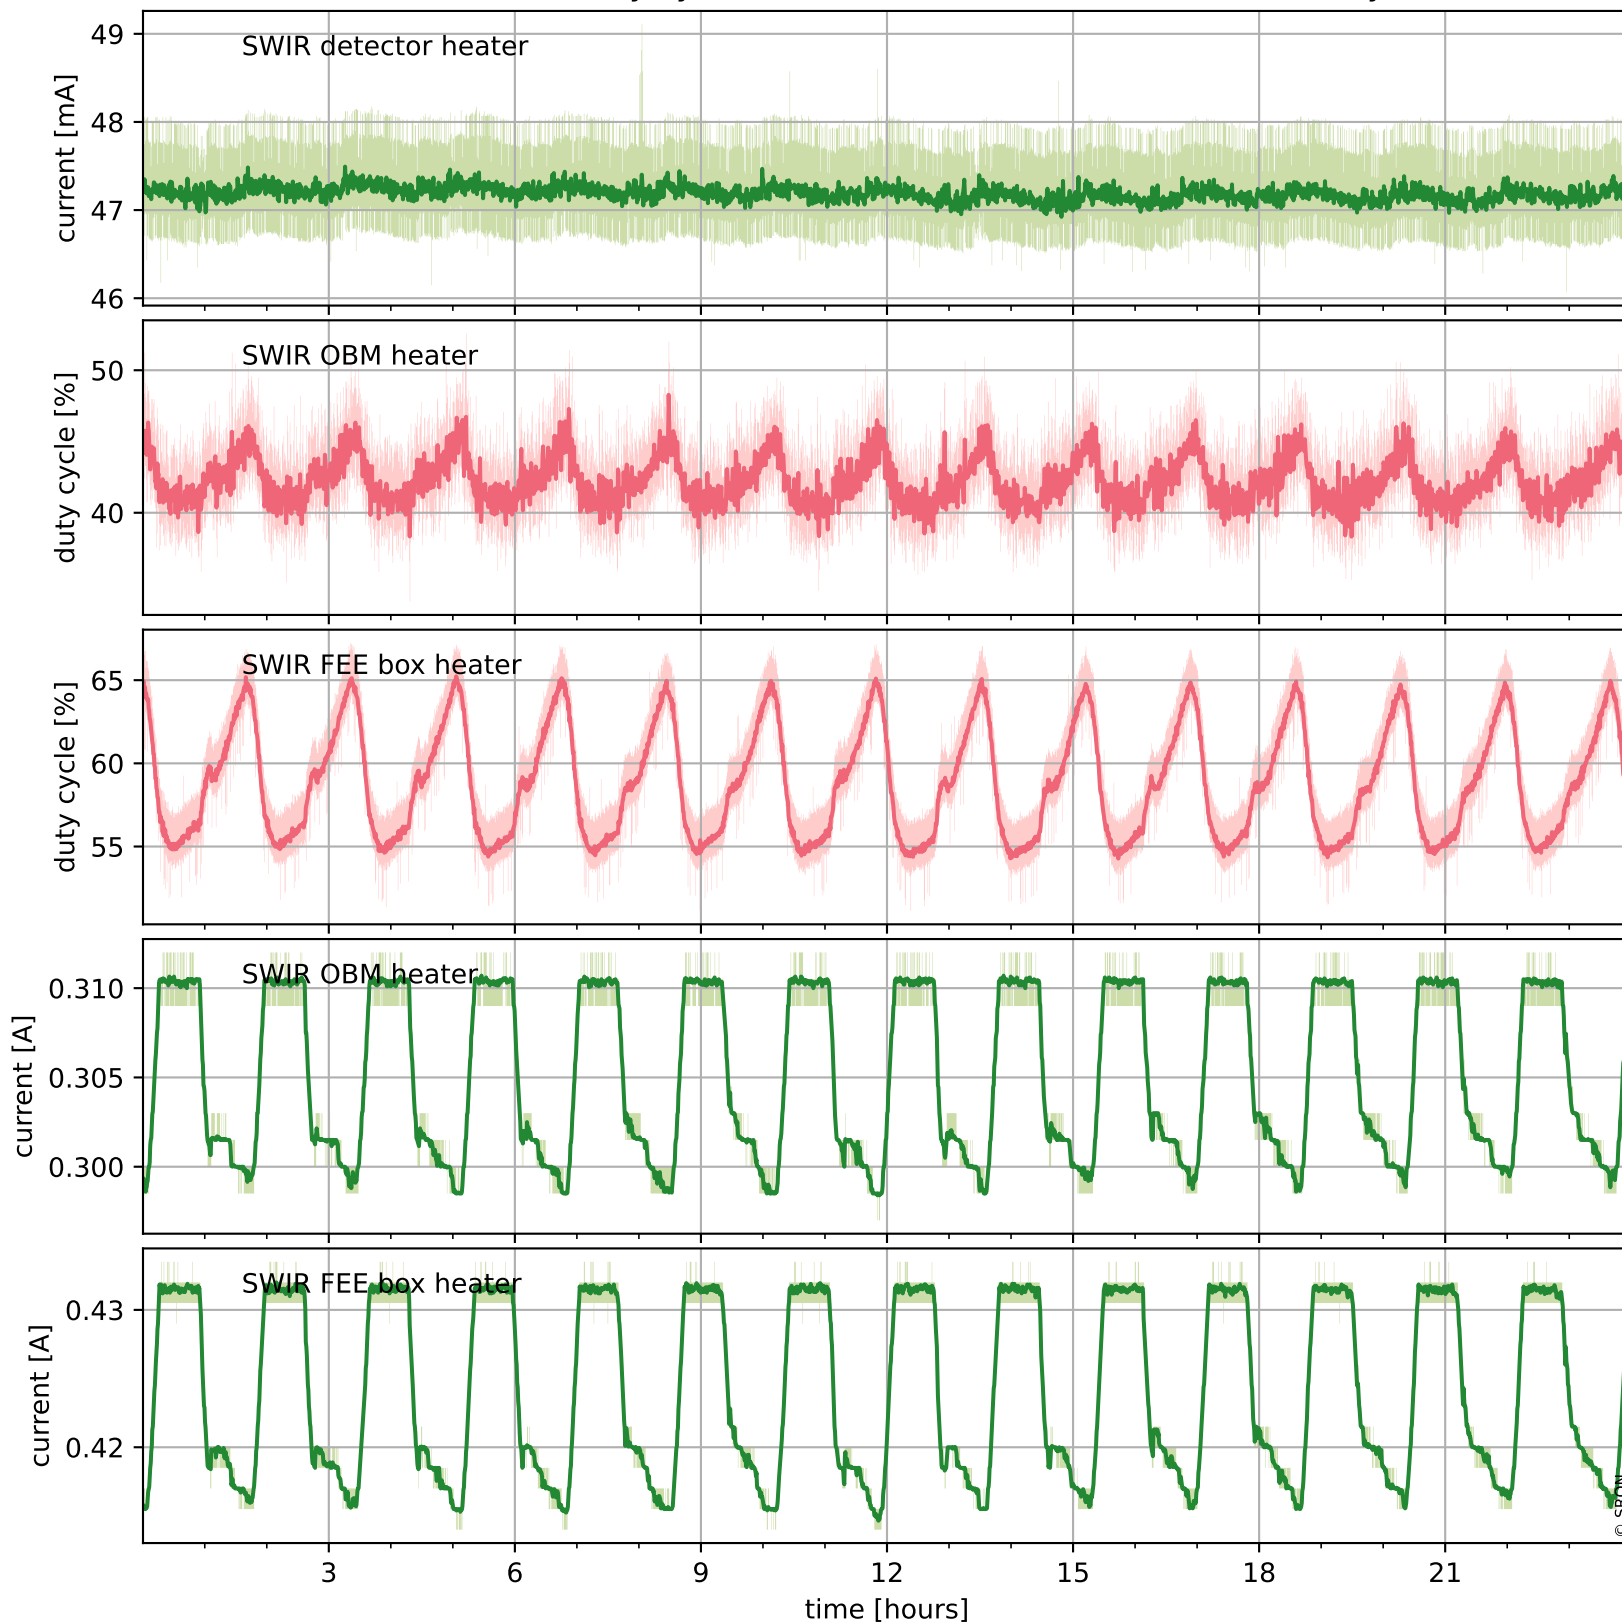

Tropomi SWIR housekeeping data

orbits : [31066, 31079]
coverage : 2023-10-12 / 2023-10-13
created : 2023-10-13T04:21:08

Temperature of sensors relevant for SWIR (one day)

Tropomi SWIR housekeeping data

orbits : [30595, 31079]
coverage : 2023-09-08 / 2023-10-13
created : 2023-10-13T04:21:08

Temperature of sensors relevant for SWIR (last month)

Tropomi SWIR housekeeping data

orbits : [31066, 31079]
coverage : 2023-10-12 / 2023-10-13
created : 2023-10-13T04:21:09

Current and duty cycle of 3 heaters relevant for SWIR (one day)

Tropomi SWIR housekeeping data

orbits : [30595, 31079]
coverage : 2023-09-08 / 2023-10-13
created : 2023-10-13T04:21:09

Current and duty cycle of 3 heaters relevant for SWIR (last month)

Tropomi SWIR housekeeping data

orbits : [31066, 31079]
coverage : 2023-10-12 / 2023-10-13
created : 2023-10-13T04:21:09

Temperature of sensors at the SWIR front-end electronics (one day)

Tropomi SWIR housekeeping data

orbits : [30595, 31079]
coverage : 2023-09-08 / 2023-10-13
created : 2023-10-13T04:21:10