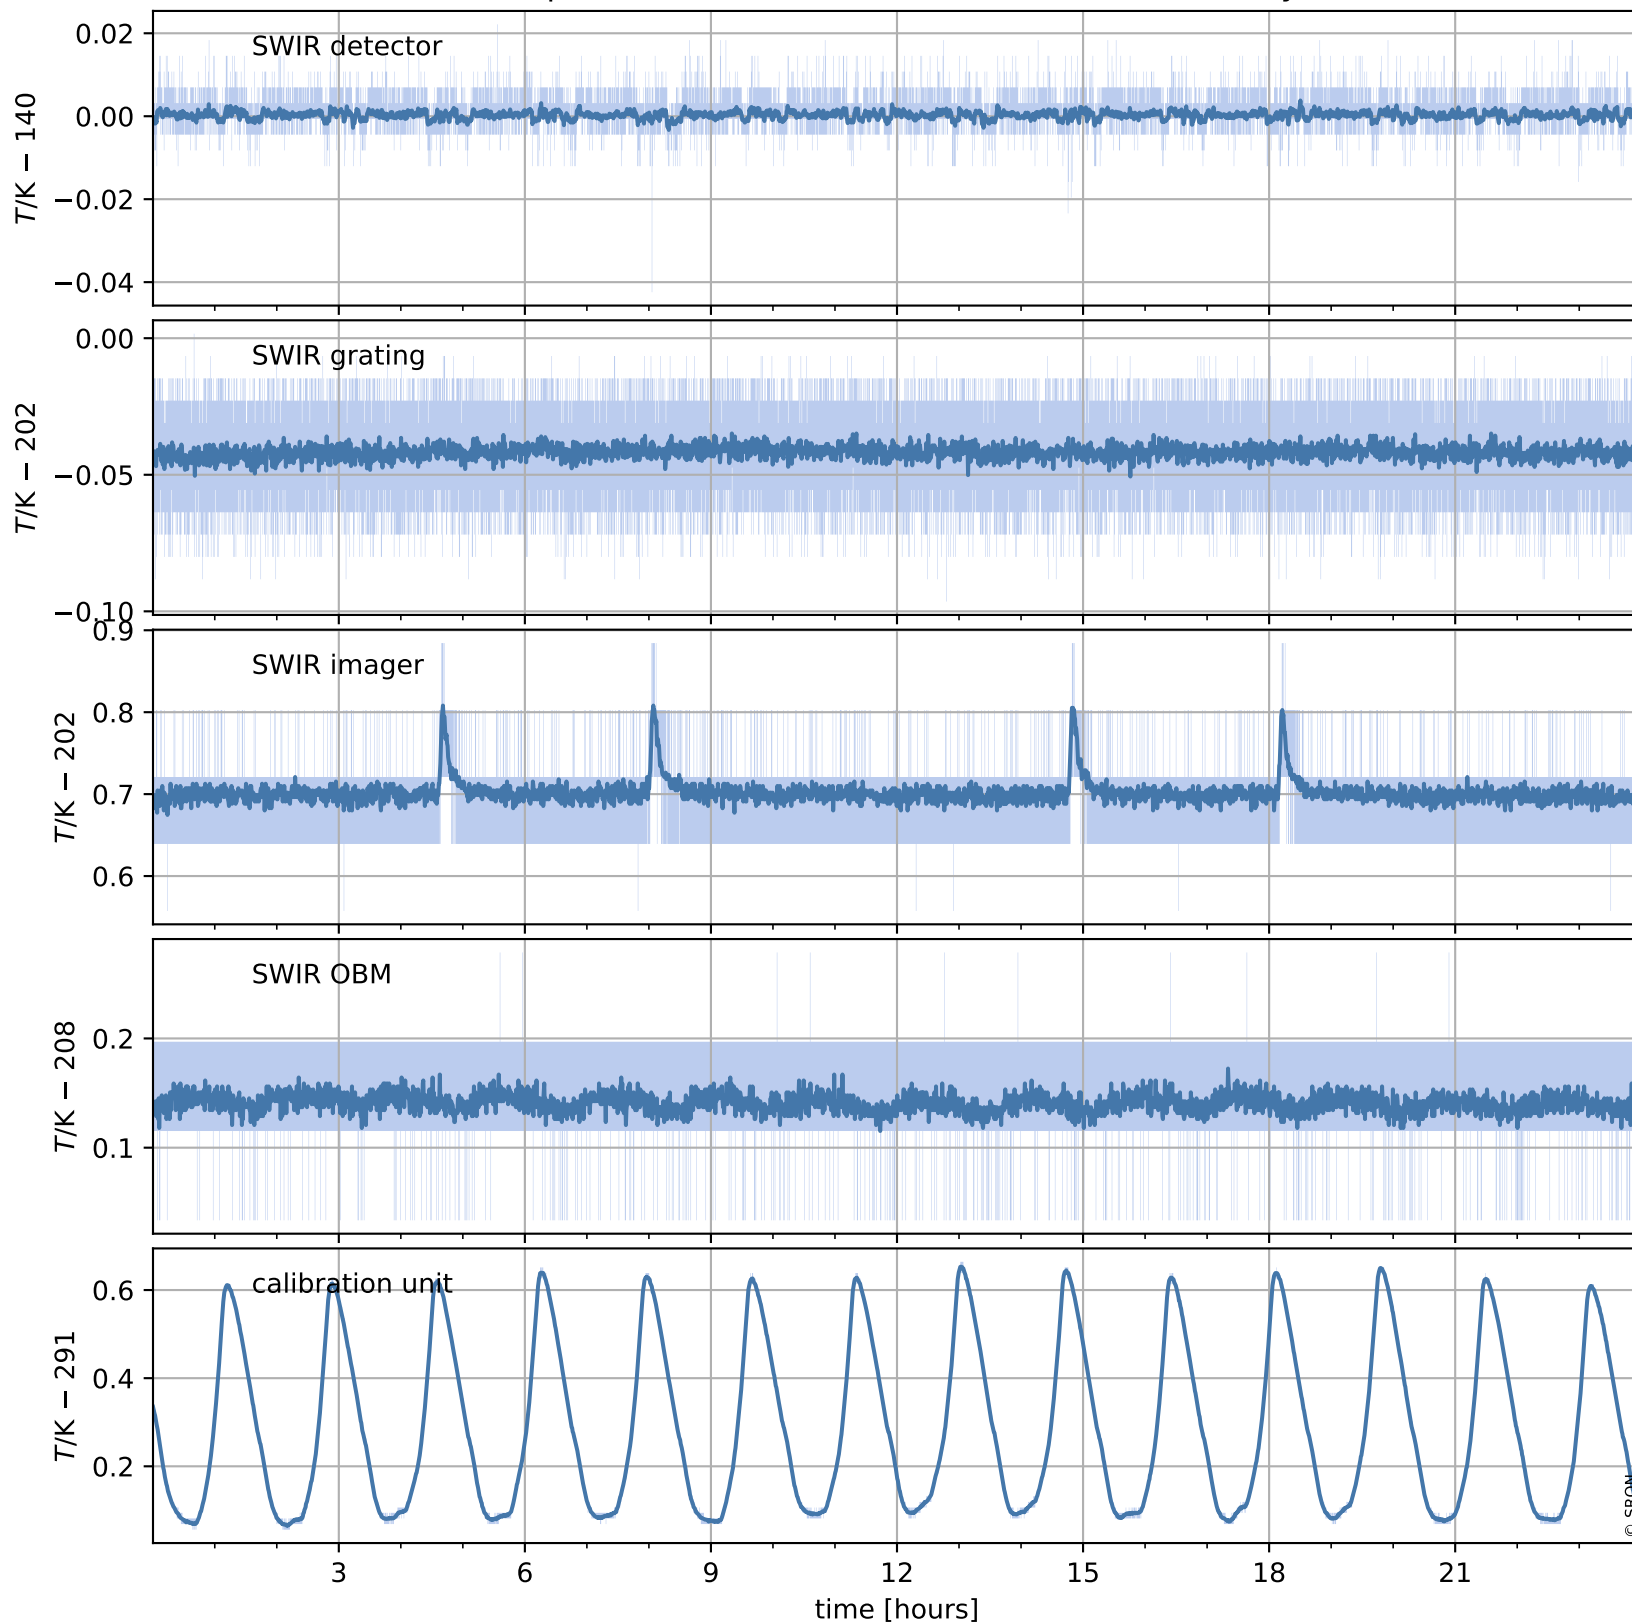

Tropomi SWIR housekeeping data

orbits : [31066, 31079]
coverage : 2023-10-12 / 2023-10-13
created : 2023-10-13T04:21:08

Temperature of sensors relevant for SWIR (one day)

Tropomi SWIR housekeeping data

orbits : [30595, 31079]
coverage : 2023-09-08 / 2023-10-13
created : 2023-10-13T04:21:08

Temperature of sensors relevant for SWIR (last month)

Tropomi SWIR housekeeping data

orbits : [31066, 31079]
coverage : 2023-10-12 / 2023-10-13
created : 2023-10-13T04:21:09

Current and duty cycle of 3 heaters relevant for SWIR (one day)

Tropomi SWIR housekeeping data

orbits : [30595, 31079]
coverage : 2023-09-08 / 2023-10-13
created : 2023-10-13T04:21:09

Current and duty cycle of 3 heaters relevant for SWIR (last month)

Tropomi SWIR housekeeping data