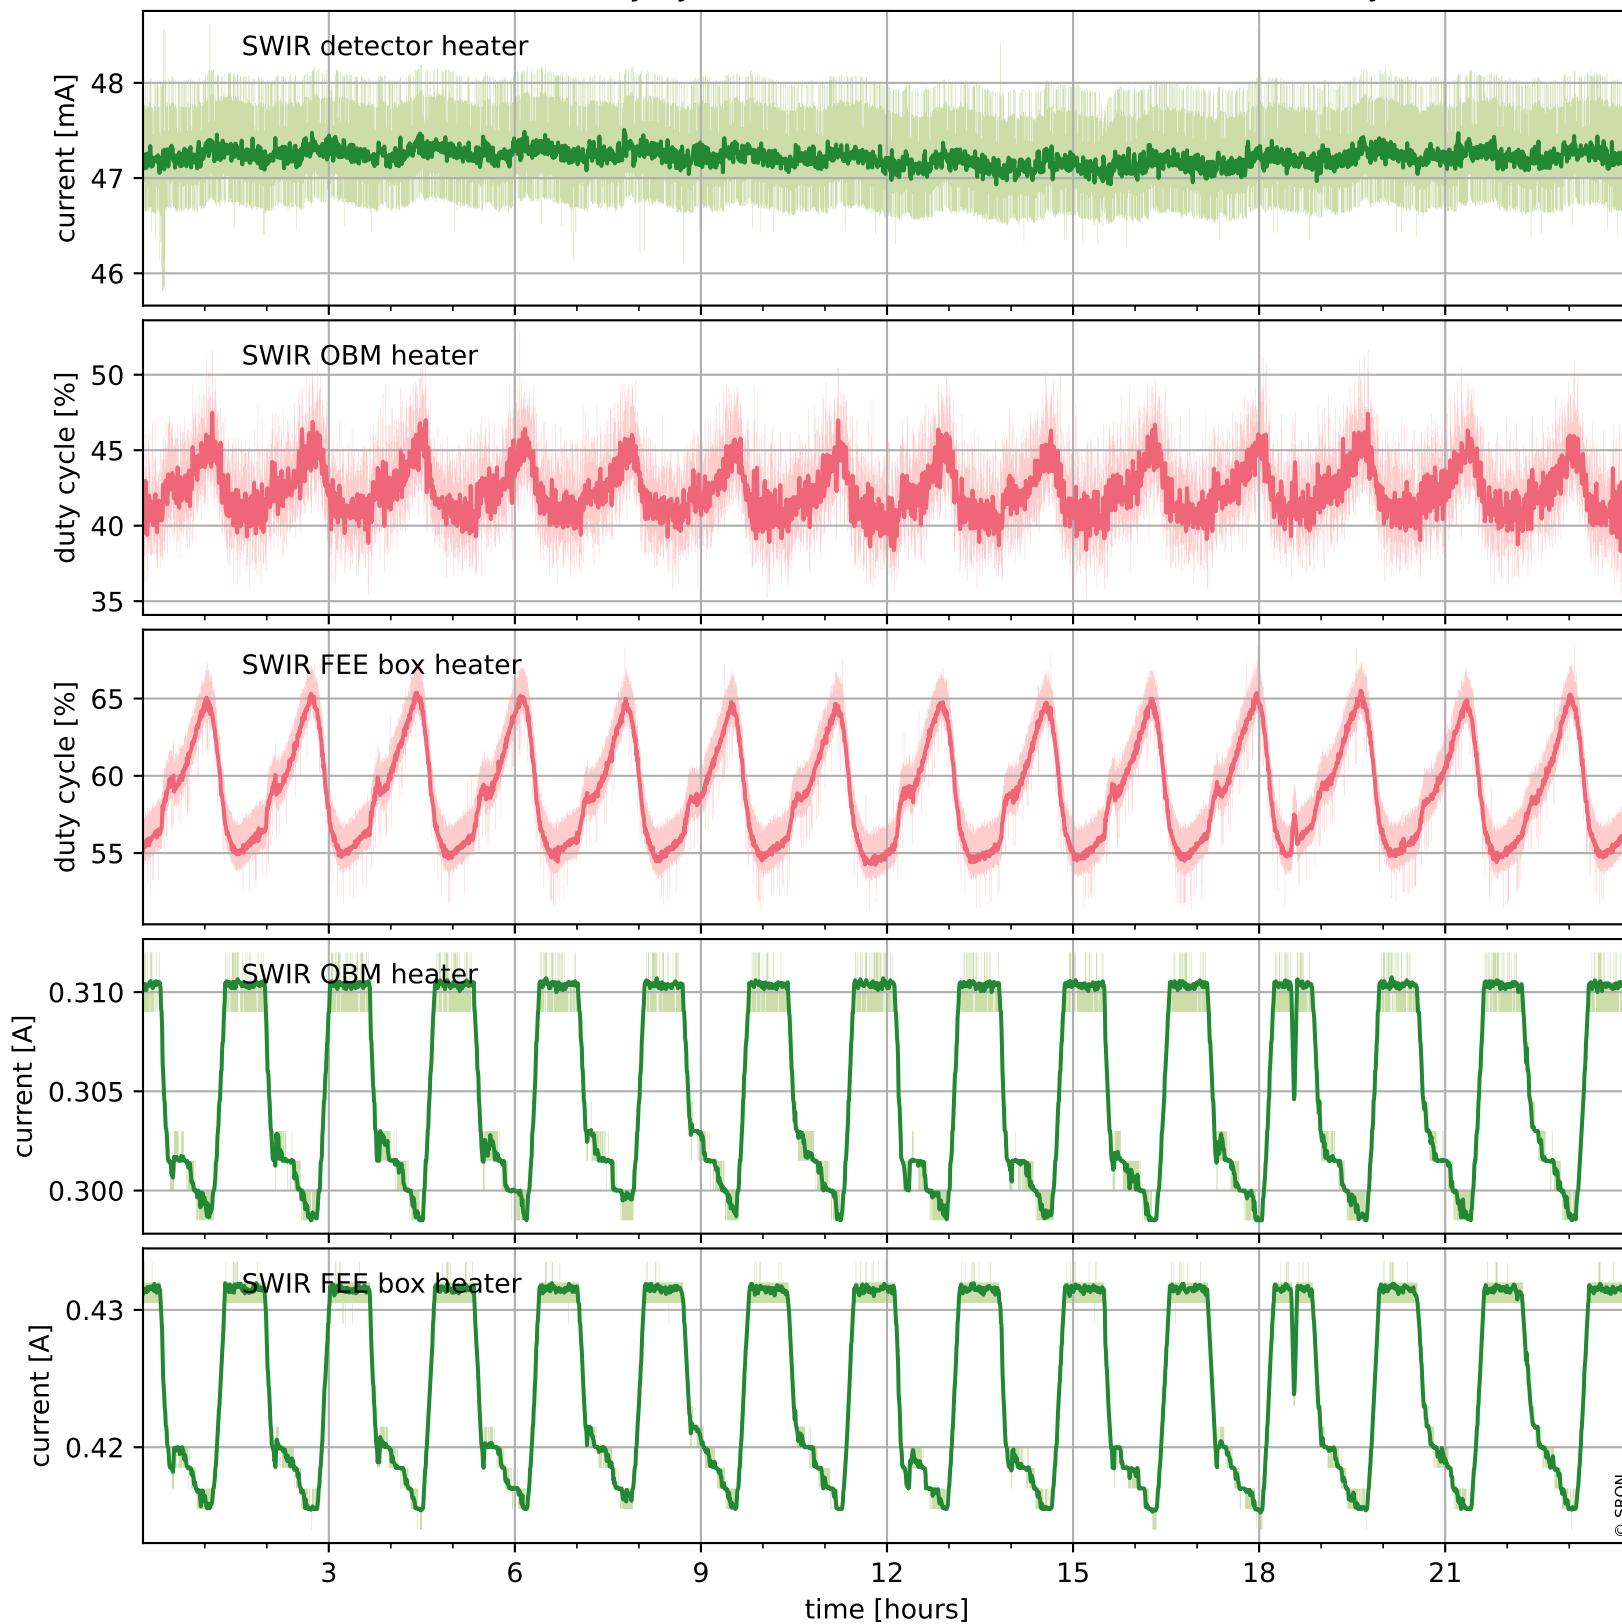

Tropomi SWIR housekeeping data

orbits : [31094, 31107]
coverage : 2023-10-14 / 2023-10-15
created : 2023-10-15T04:21:04

Temperature of sensors relevant for SWIR (one day)

Tropomi SWIR housekeeping data

orbits : [30623, 31107]
coverage : 2023-09-10 / 2023-10-15
created : 2023-10-15T04:21:05

Temperature of sensors relevant for SWIR (last month)

Tropomi SWIR housekeeping data

orbits : [31094, 31107]
coverage : 2023-10-14 / 2023-10-15
created : 2023-10-15T04:21:05

Current and duty cycle of 3 heaters relevant for SWIR (one day)

Tropomi SWIR housekeeping data

orbits : [30623, 31107]
coverage : 2023-09-10 / 2023-10-15
created : 2023-10-15T04:21:05

Current and duty cycle of 3 heaters relevant for SWIR (last month)

Tropomi SWIR housekeeping data

orbits : [31094, 31107]
coverage : 2023-10-14 / 2023-10-15
created : 2023-10-15T04:21:06

Temperature of sensors at the SWIR front-end electronics (one day)

Tropomi SWIR housekeeping data

orbits : [30623, 31107]
coverage : 2023-09-10 / 2023-10-15
created : 2023-10-15T04:21:06