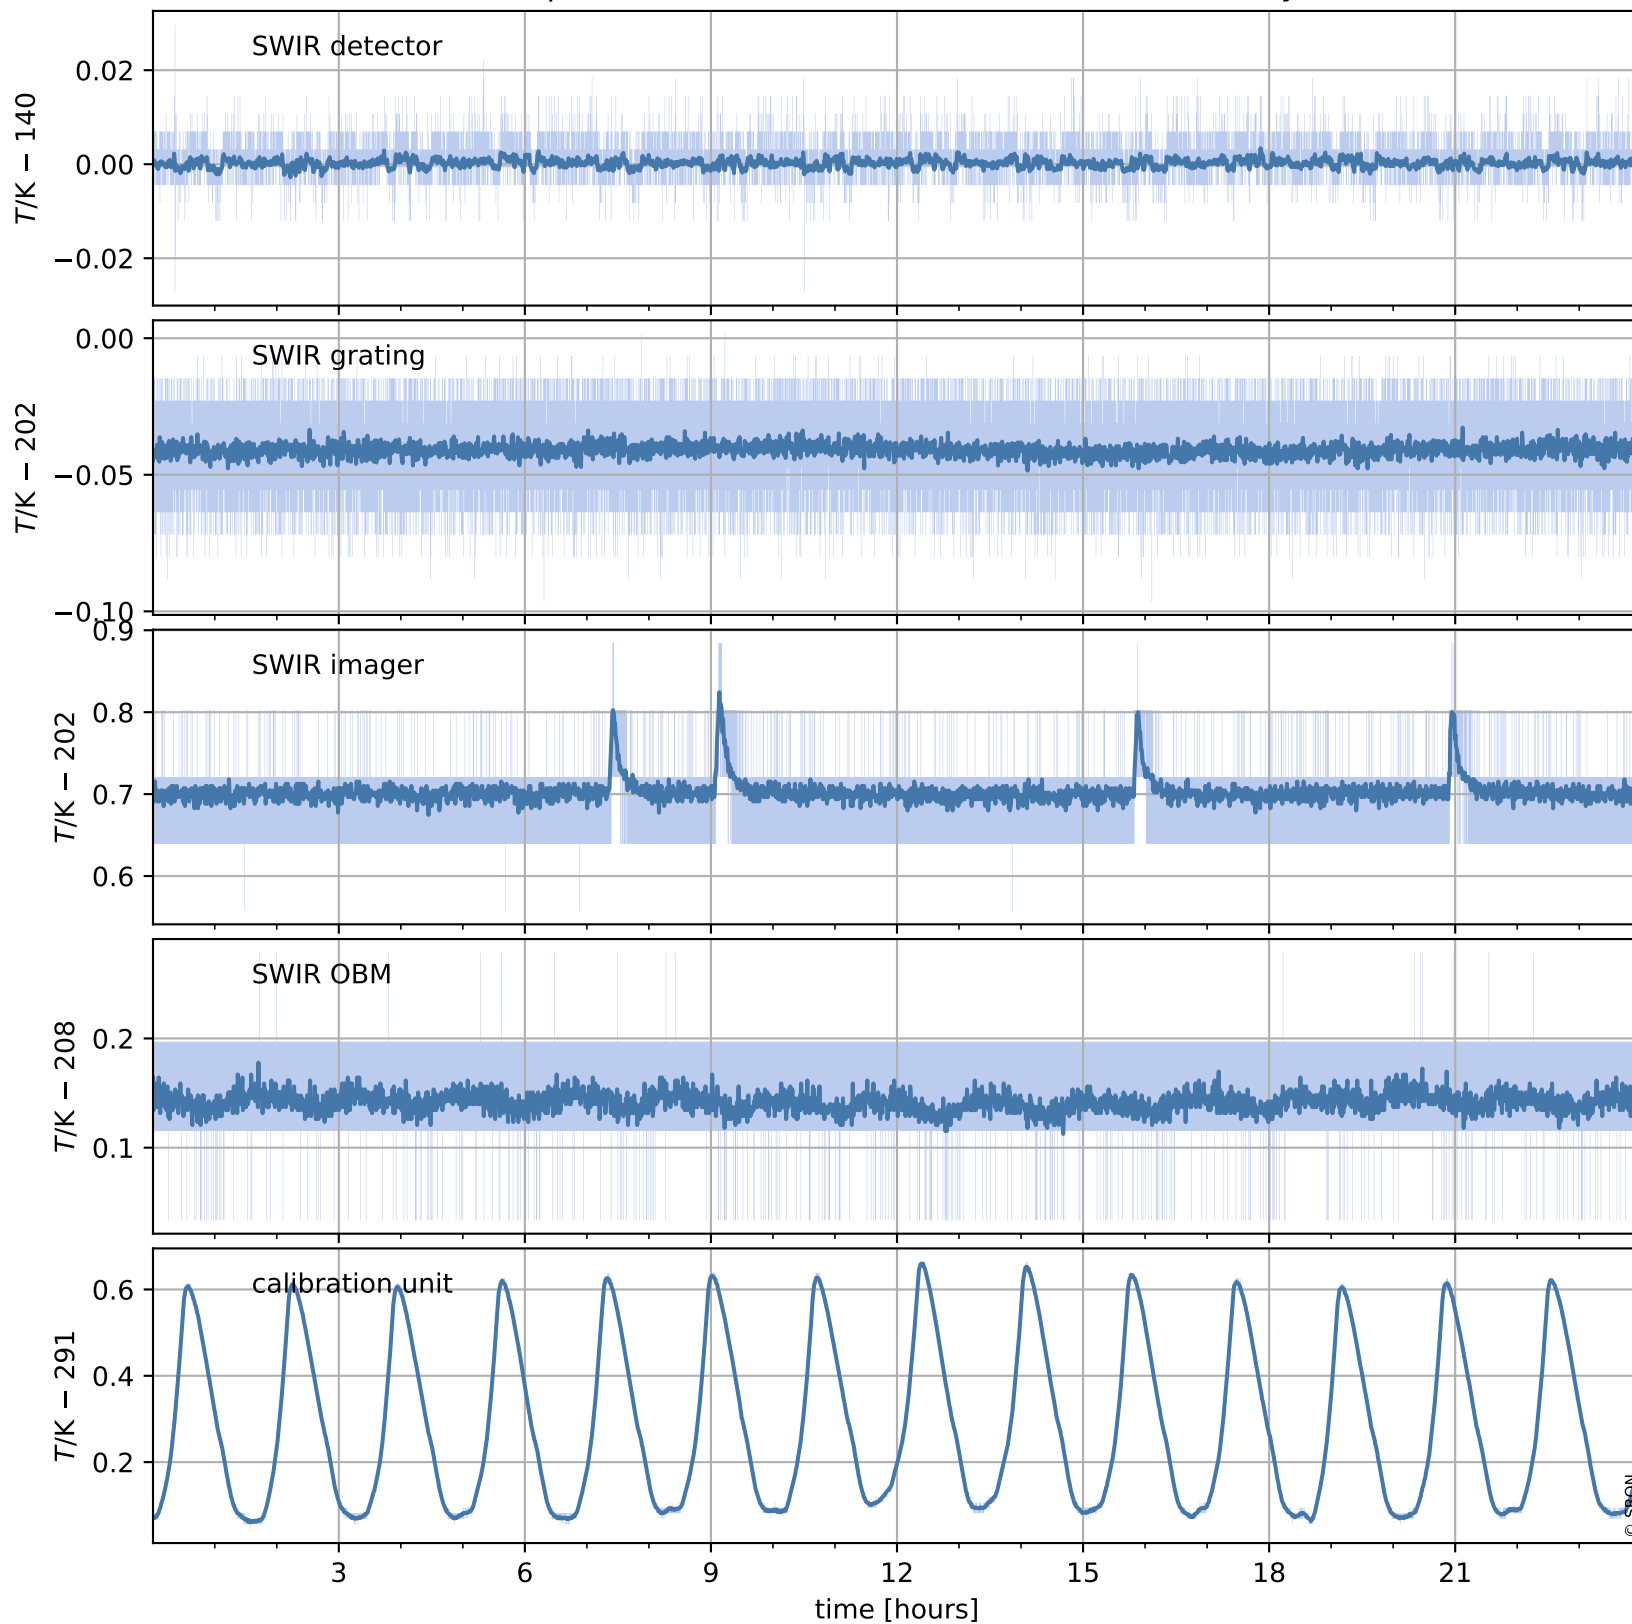

Tropomi SWIR housekeeping data

orbits : [31094, 31107]
coverage : 2023-10-14 / 2023-10-15
created : 2023-10-15T04:21:04

Temperature of sensors relevant for SWIR (one day)

Tropomi SWIR housekeeping data

orbits : [30623, 31107]
coverage : 2023-09-10 / 2023-10-15
created : 2023-10-15T04:21:05

Temperature of sensors relevant for SWIR (last month)

Tropomi SWIR housekeeping data

orbits : [31094, 31107]
coverage : 2023-10-14 / 2023-10-15
created : 2023-10-15T04:21:05

Current and duty cycle of 3 heaters relevant for SWIR (one day)

Tropomi SWIR housekeeping data

orbits : [30623, 31107]
coverage : 2023-09-10 / 2023-10-15
created : 2023-10-15T04:21:05

Current and duty cycle of 3 heaters relevant for SWIR (last month)

Tropomi SWIR housekeeping data