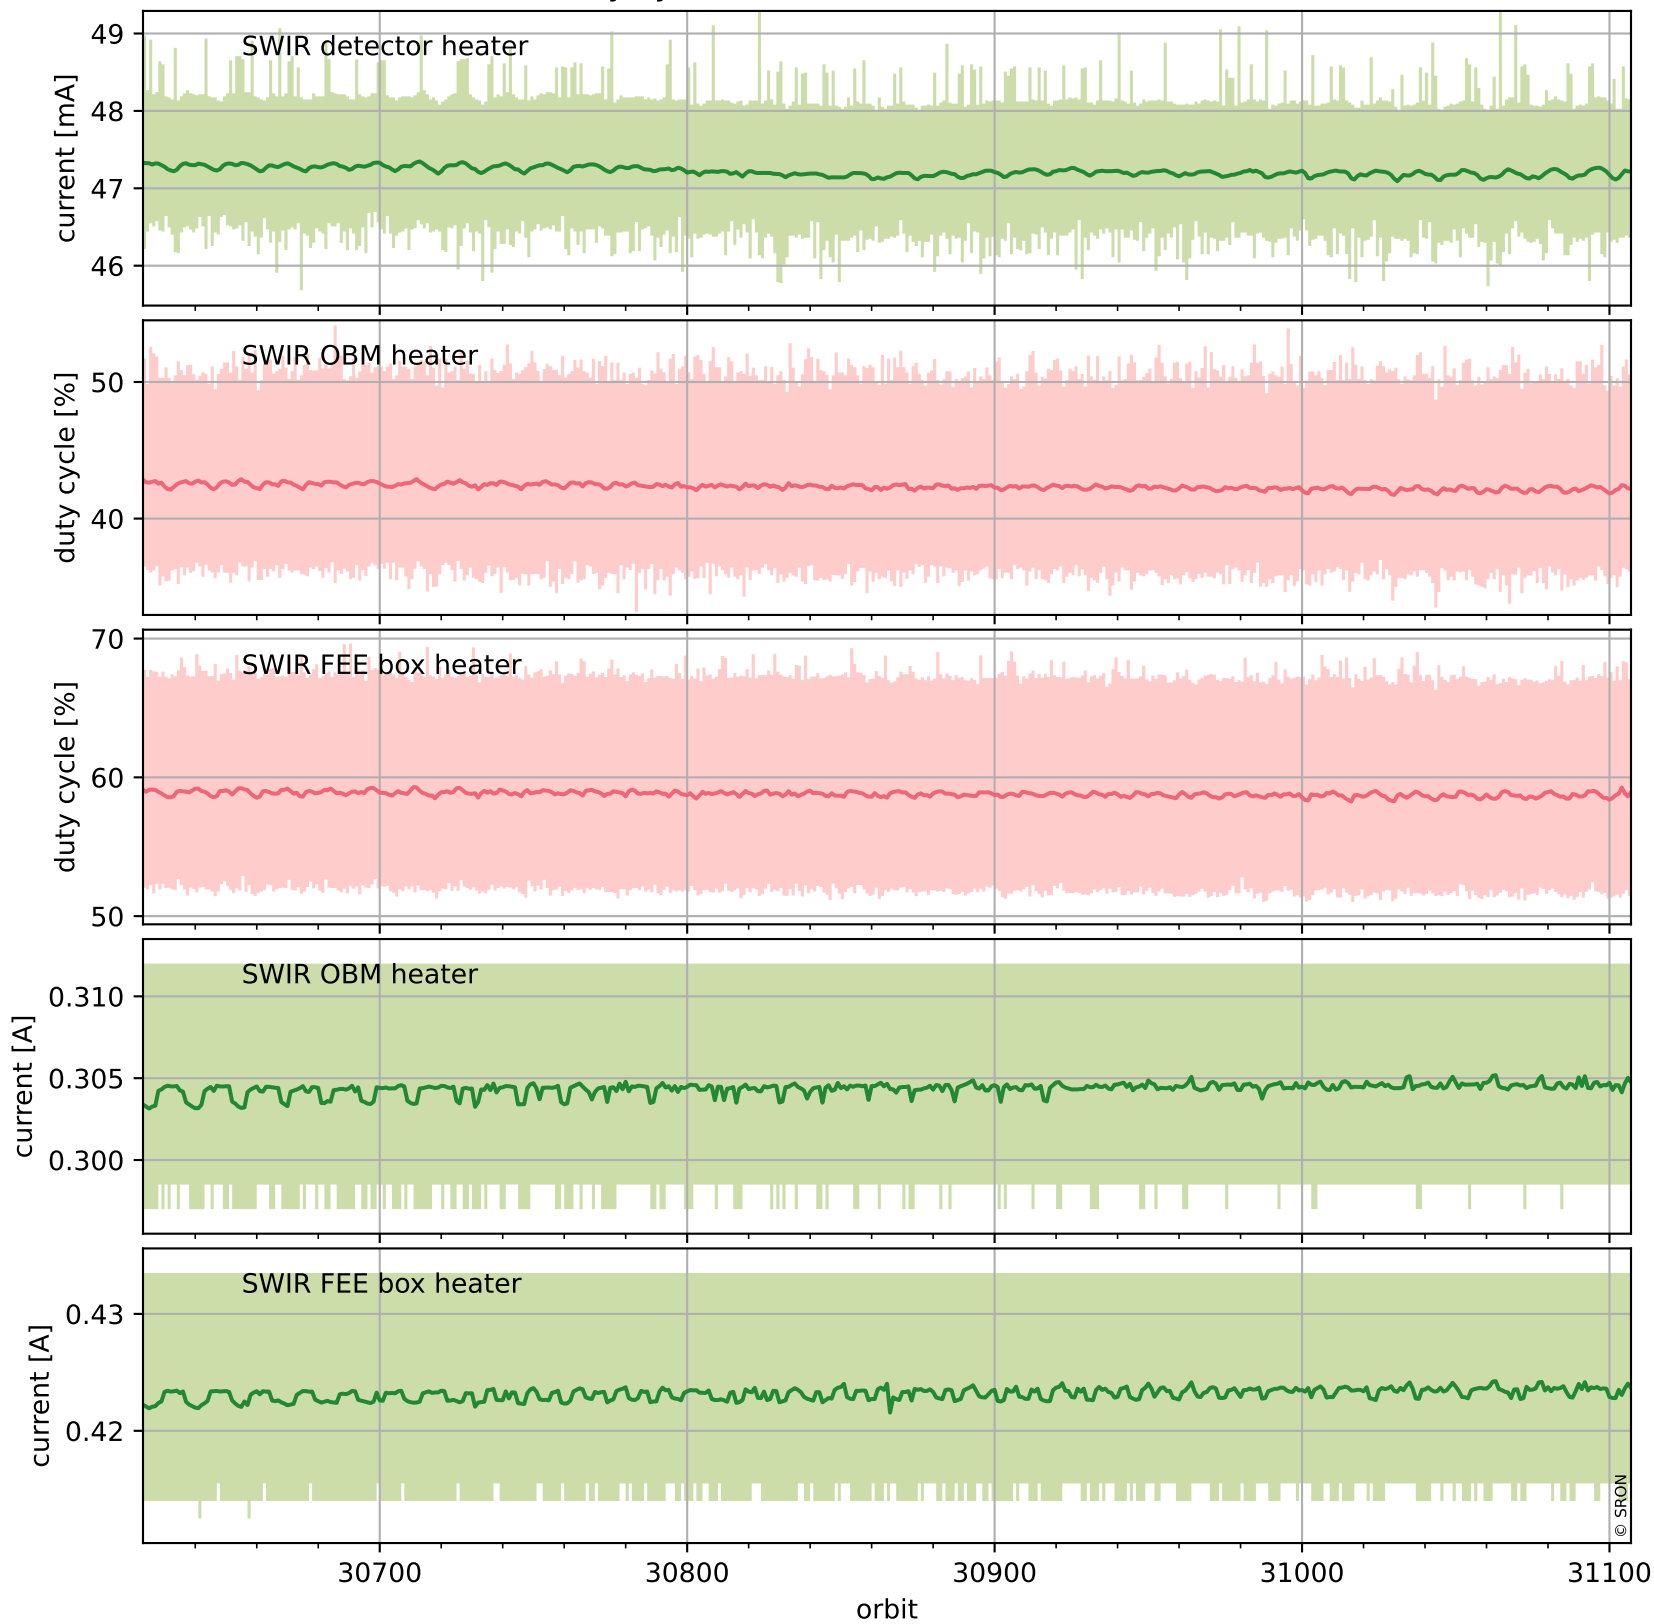

Tropomi SWIR housekeeping data

orbits : [31094, 31107]
coverage : 2023-10-14 / 2023-10-15
created : 2023-10-15T04:21:04

Temperature of sensors relevant for SWIR (one day)

Tropomi SWIR housekeeping data

orbits : [30623, 31107]
coverage : 2023-09-10 / 2023-10-15
created : 2023-10-15T04:21:05

Temperature of sensors relevant for SWIR (last month)

Tropomi SWIR housekeeping data

orbits : [31094, 31107]
coverage : 2023-10-14 / 2023-10-15
created : 2023-10-15T04:21:05

Current and duty cycle of 3 heaters relevant for SWIR (one day)

Tropomi SWIR housekeeping data

orbits : [30623, 31107]
coverage : 2023-09-10 / 2023-10-15
created : 2023-10-15T04:21:05

Current and duty cycle of 3 heaters relevant for SWIR (last month)

Tropomi SWIR housekeeping data

orbits : [31094, 31107]
coverage : 2023-10-14 / 2023-10-15
created : 2023-10-15T04:21:06

Temperature of sensors at the SWIR front-end electronics (one day)

Tropomi SWIR housekeeping data

orbits : [30623, 31107]
coverage : 2023-09-10 / 2023-10-15
created : 2023-10-15T04:21:06