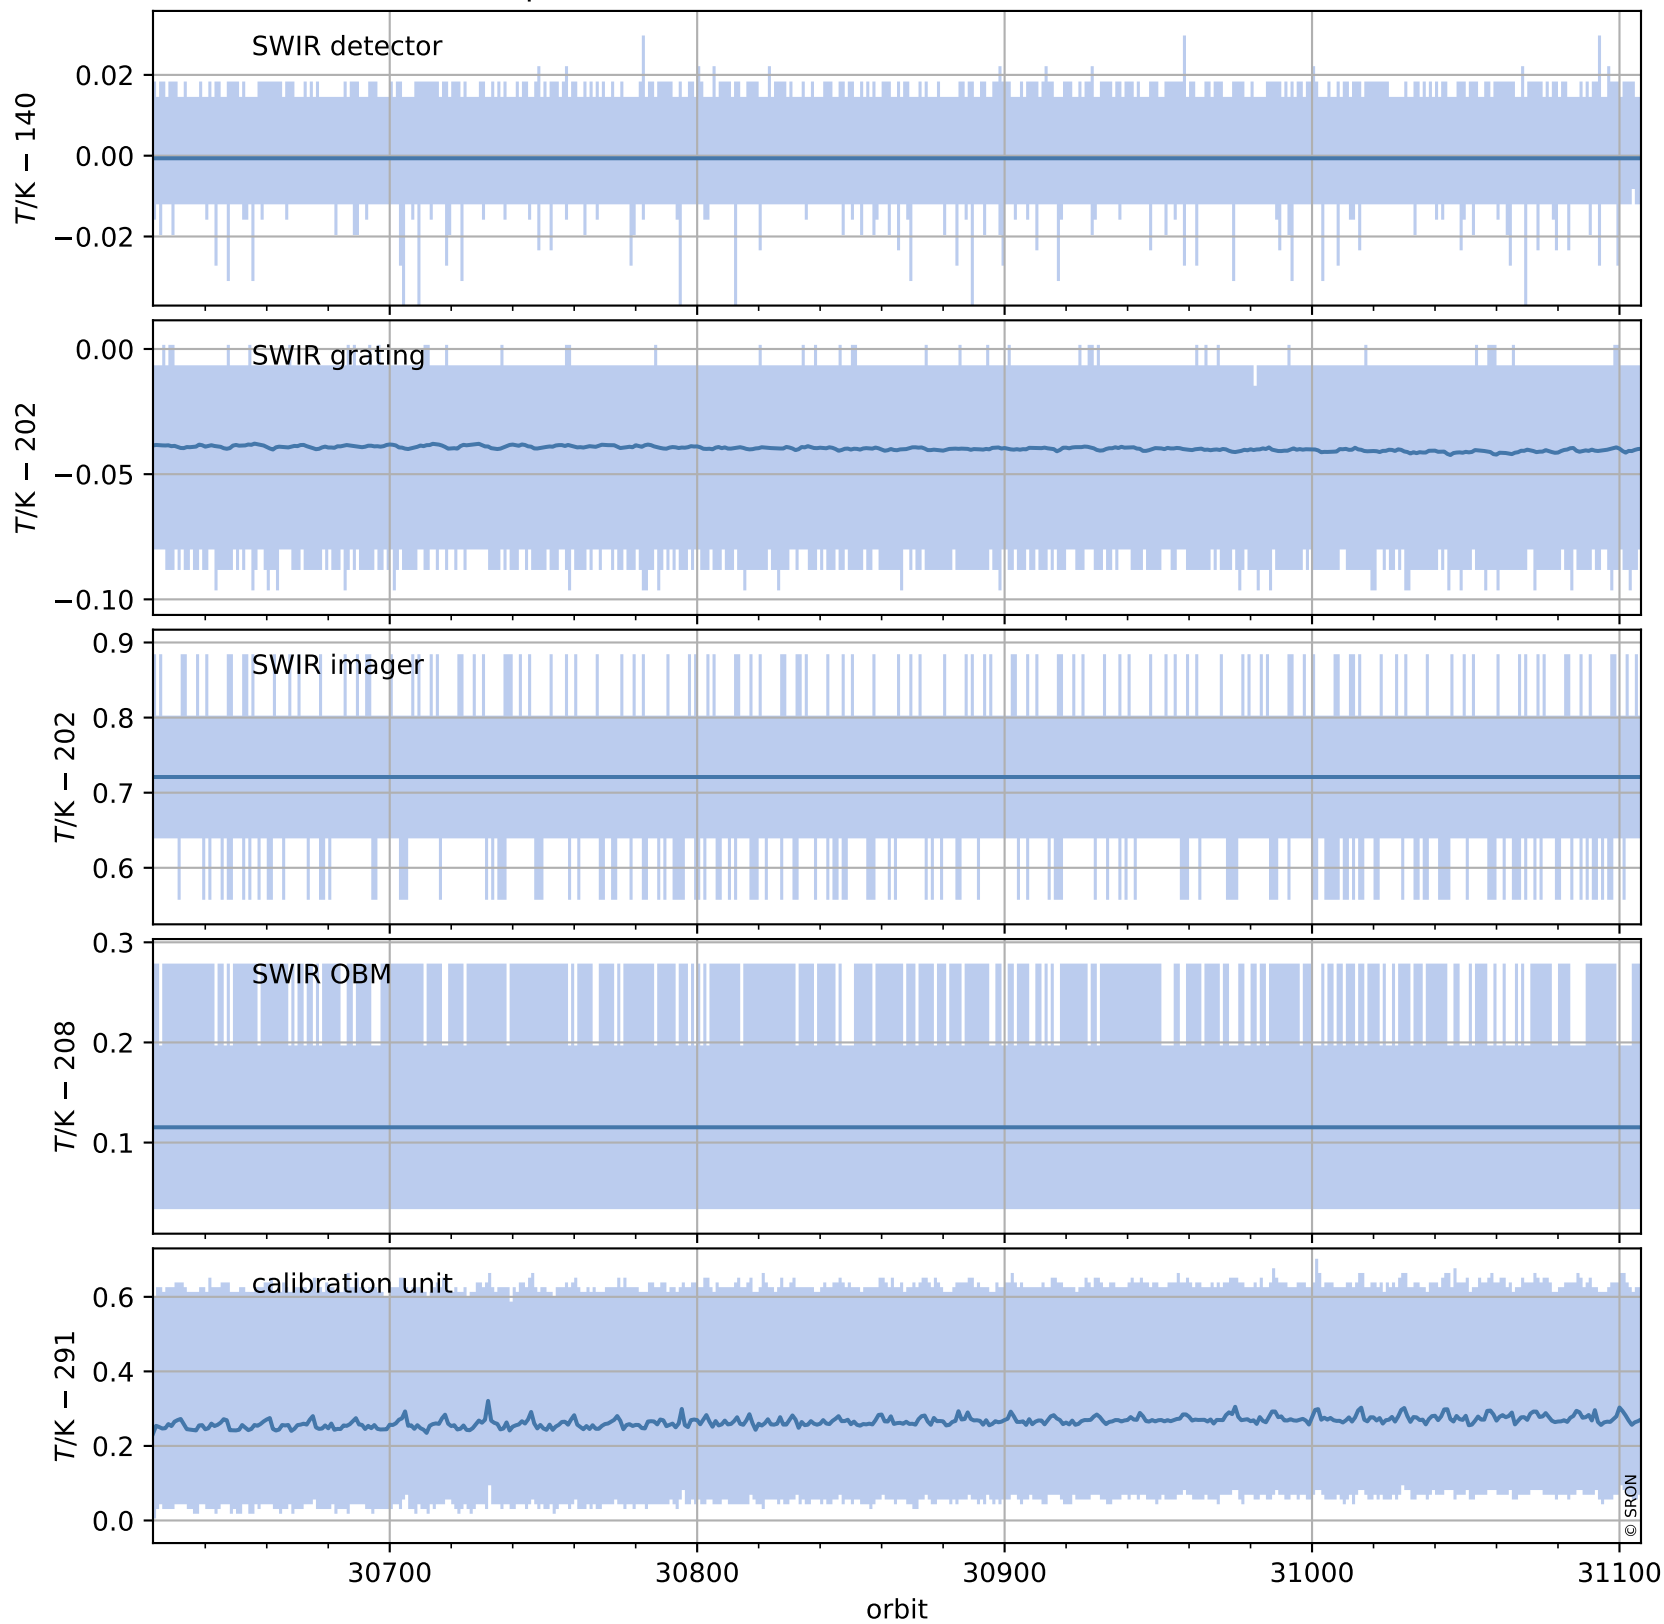

Tropomi SWIR housekeeping data

orbits : [31094, 31107]
coverage : 2023-10-14 / 2023-10-15
created : 2023-10-15T04:21:04

Temperature of sensors relevant for SWIR (one day)

Tropomi SWIR housekeeping data

orbits : [30623, 31107]
coverage : 2023-09-10 / 2023-10-15
created : 2023-10-15T04:21:05

Temperature of sensors relevant for SWIR (last month)

Tropomi SWIR housekeeping data

orbits : [31094, 31107]
coverage : 2023-10-14 / 2023-10-15
created : 2023-10-15T04:21:05

Current and duty cycle of 3 heaters relevant for SWIR (one day)

Tropomi SWIR housekeeping data

orbits : [30623, 31107]
coverage : 2023-09-10 / 2023-10-15
created : 2023-10-15T04:21:05

Current and duty cycle of 3 heaters relevant for SWIR (last month)

Tropomi SWIR housekeeping data

orbits : [31094, 31107]
coverage : 2023-10-14 / 2023-10-15
created : 2023-10-15T04:21:06

Temperature of sensors at the SWIR front-end electronics (one day)

Tropomi SWIR housekeeping data

orbits : [30623, 31107]
coverage : 2023-09-10 / 2023-10-15
created : 2023-10-15T04:21:06