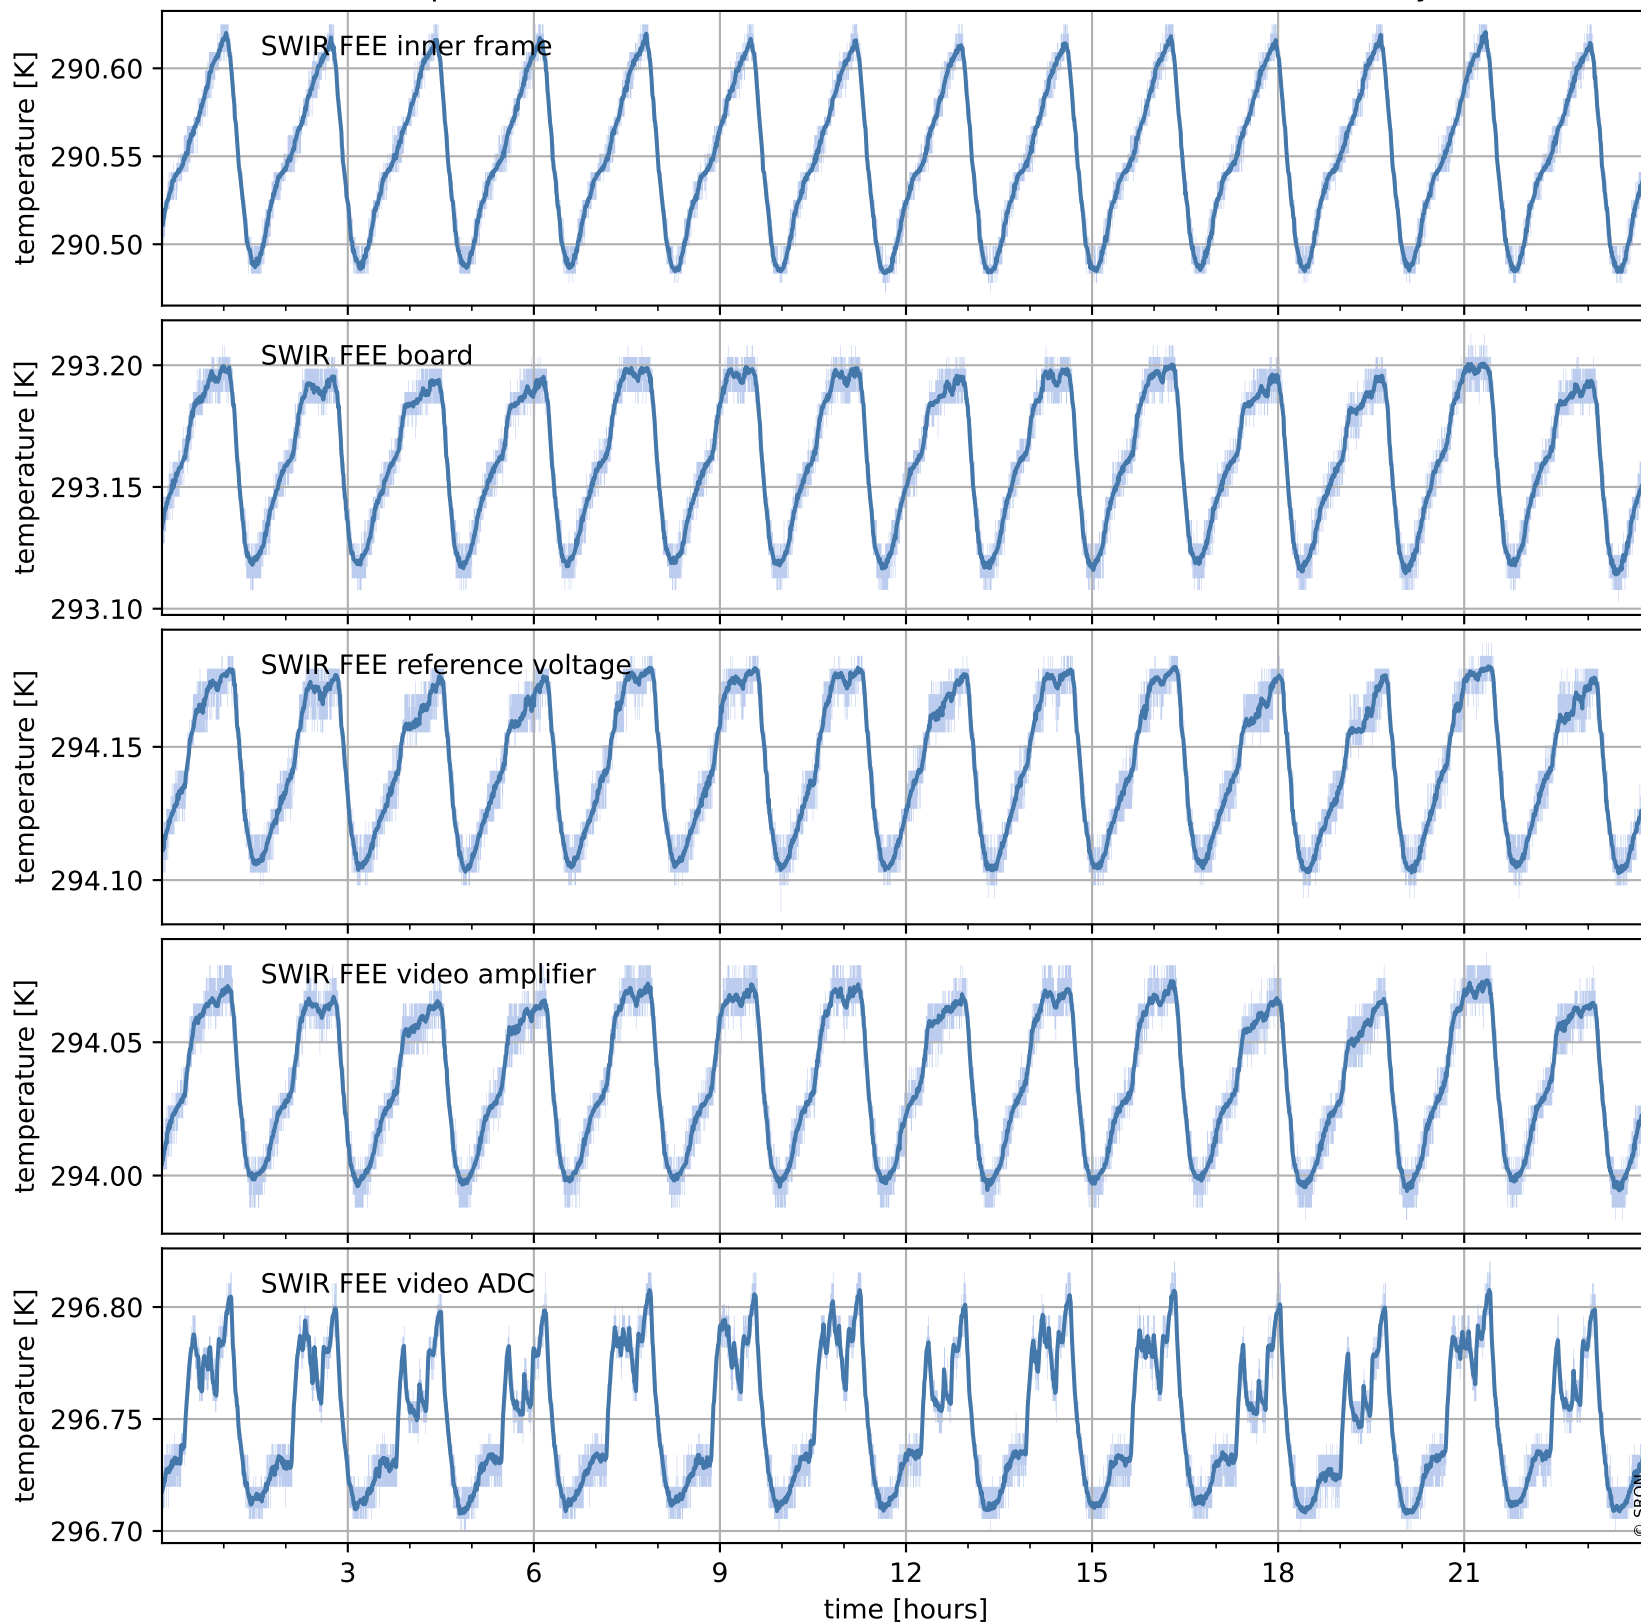

Tropomi SWIR housekeeping data

orbits : [31094, 31107]
coverage : 2023-10-14 / 2023-10-15
created : 2023-10-15T04:21:04

Temperature of sensors relevant for SWIR (one day)

Tropomi SWIR housekeeping data

orbits : [30623, 31107]
coverage : 2023-09-10 / 2023-10-15
created : 2023-10-15T04:21:05

Temperature of sensors relevant for SWIR (last month)

Tropomi SWIR housekeeping data

orbits : [31094, 31107]
coverage : 2023-10-14 / 2023-10-15
created : 2023-10-15T04:21:05

Current and duty cycle of 3 heaters relevant for SWIR (one day)

Tropomi SWIR housekeeping data

orbits : [30623, 31107]
coverage : 2023-09-10 / 2023-10-15
created : 2023-10-15T04:21:05

Current and duty cycle of 3 heaters relevant for SWIR (last month)

Tropomi SWIR housekeeping data

orbits : [31094, 31107]
coverage : 2023-10-14 / 2023-10-15
created : 2023-10-15T04:21:06

Temperature of sensors at the SWIR front-end electronics (one day)

Tropomi SWIR housekeeping data

orbits : [30623, 31107]
coverage : 2023-09-10 / 2023-10-15
created : 2023-10-15T04:21:06