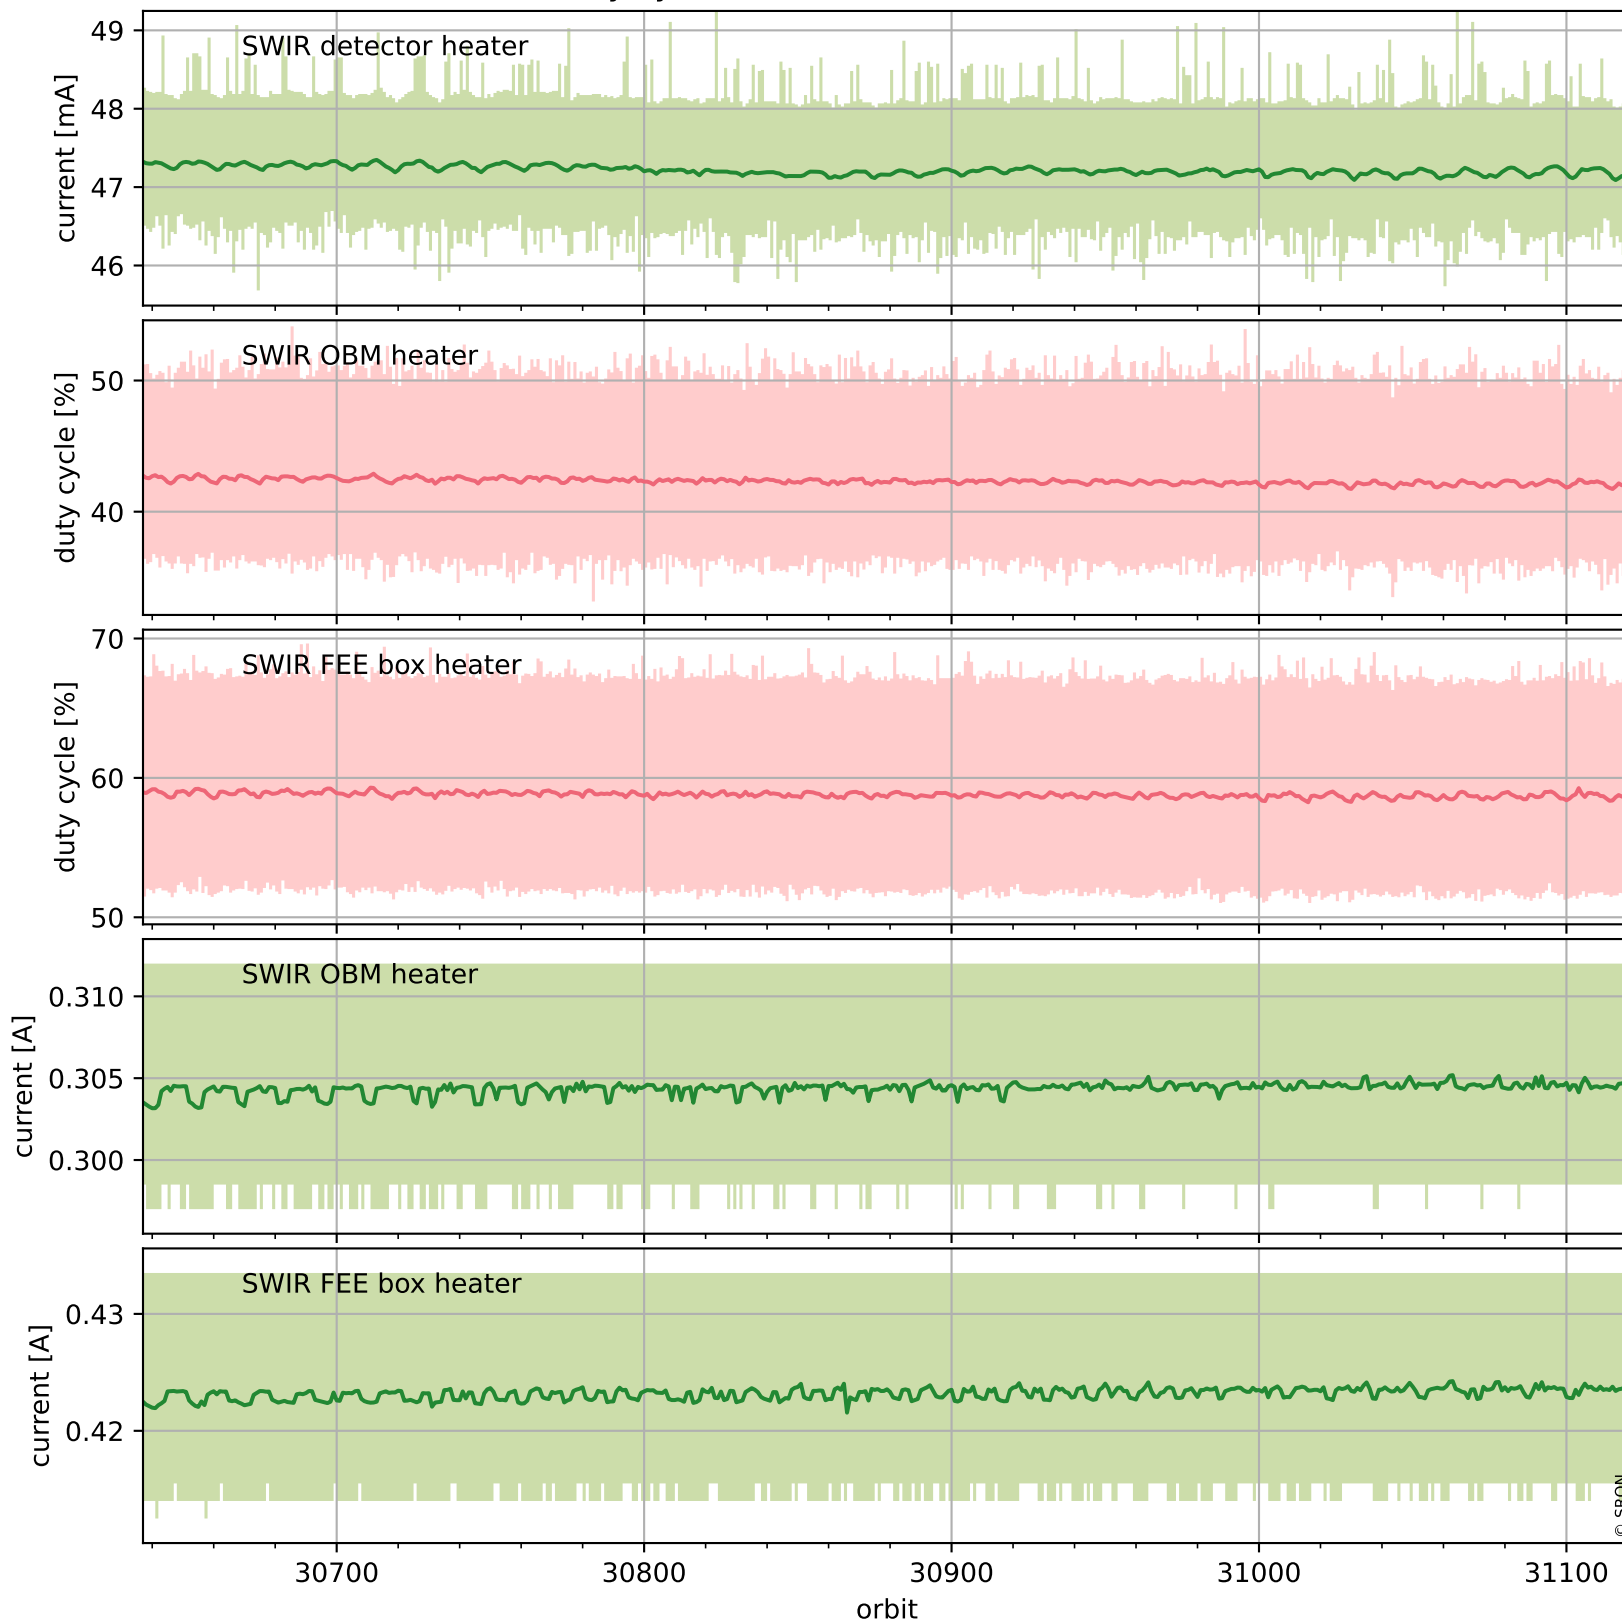

Tropomi SWIR housekeeping data

orbits : [31108, 31121]
coverage : 2023-10-15 / 2023-10-16
created : 2023-10-16T04:21:06

Temperature of sensors relevant for SWIR (one day)

Tropomi SWIR housekeeping data

orbits : [30637, 31121]
coverage : 2023-09-11 / 2023-10-16
created : 2023-10-16T04:21:07

Temperature of sensors relevant for SWIR (last month)

Tropomi SWIR housekeeping data

orbits : [31108, 31121]
coverage : 2023-10-15 / 2023-10-16
created : 2023-10-16T04:21:07

Current and duty cycle of 3 heaters relevant for SWIR (one day)

Tropomi SWIR housekeeping data

orbits : [30637, 31121]
coverage : 2023-09-11 / 2023-10-16
created : 2023-10-16T04:21:07

Current and duty cycle of 3 heaters relevant for SWIR (last month)

Tropomi SWIR housekeeping data

orbits : [31108, 31121]
coverage : 2023-10-15 / 2023-10-16
created : 2023-10-16T04:21:08

Temperature of sensors at the SWIR front-end electronics (one day)

Tropomi SWIR housekeeping data

orbits : [30637, 31121]
coverage : 2023-09-11 / 2023-10-16
created : 2023-10-16T04:21:08