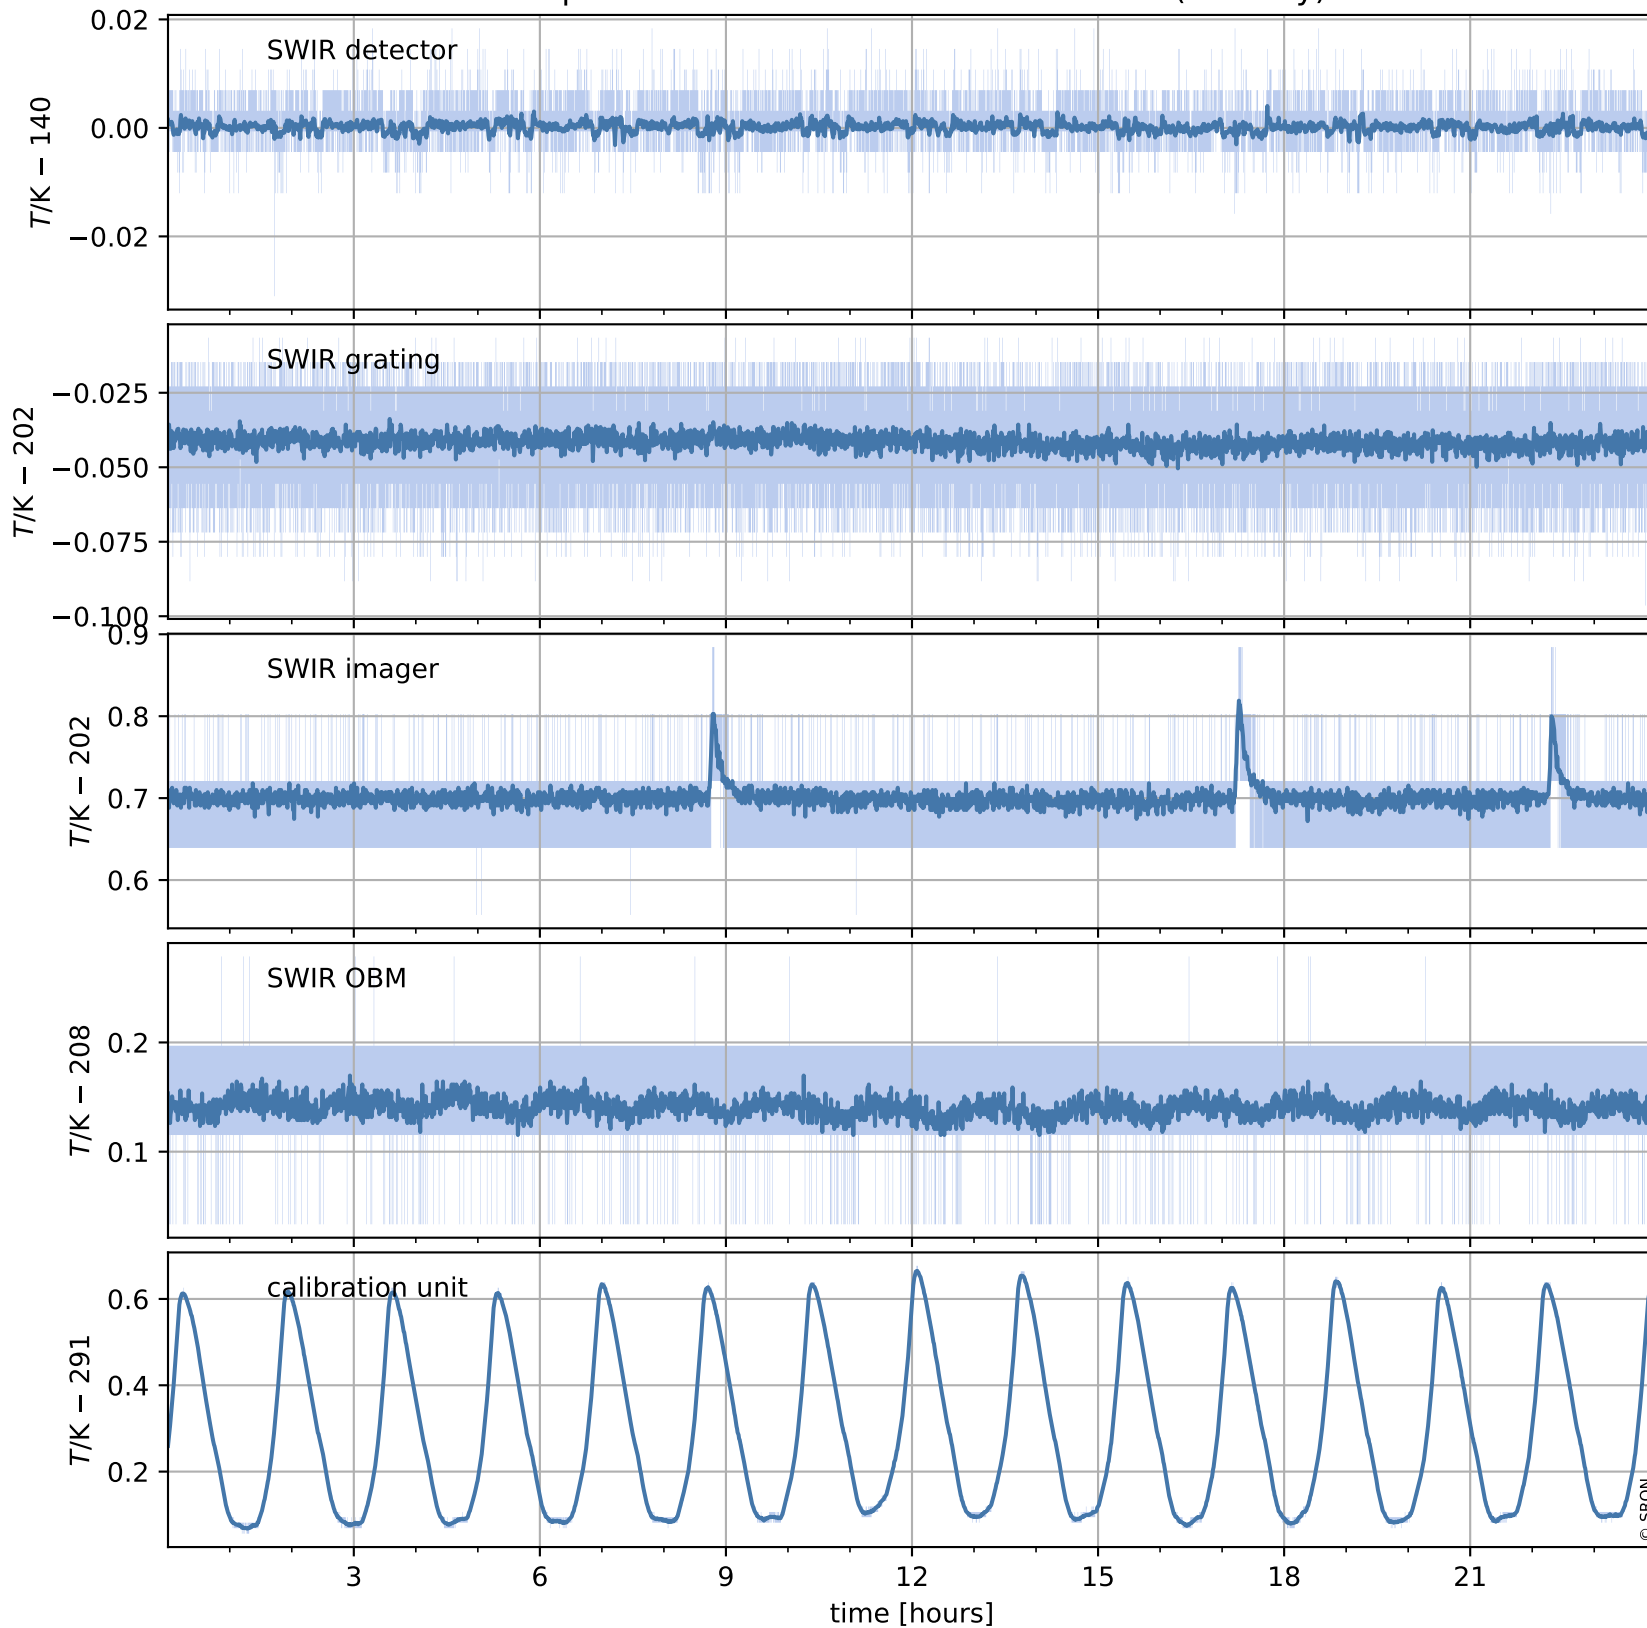

Tropomi SWIR housekeeping data

orbits : [31108, 31121]
coverage : 2023-10-15 / 2023-10-16
created : 2023-10-16T04:21:06

Temperature of sensors relevant for SWIR (one day)

Tropomi SWIR housekeeping data

orbits : [30637, 31121]
coverage : 2023-09-11 / 2023-10-16
created : 2023-10-16T04:21:07

Temperature of sensors relevant for SWIR (last month)

Tropomi SWIR housekeeping data

orbits : [31108, 31121]
coverage : 2023-10-15 / 2023-10-16
created : 2023-10-16T04:21:07

Current and duty cycle of 3 heaters relevant for SWIR (one day)