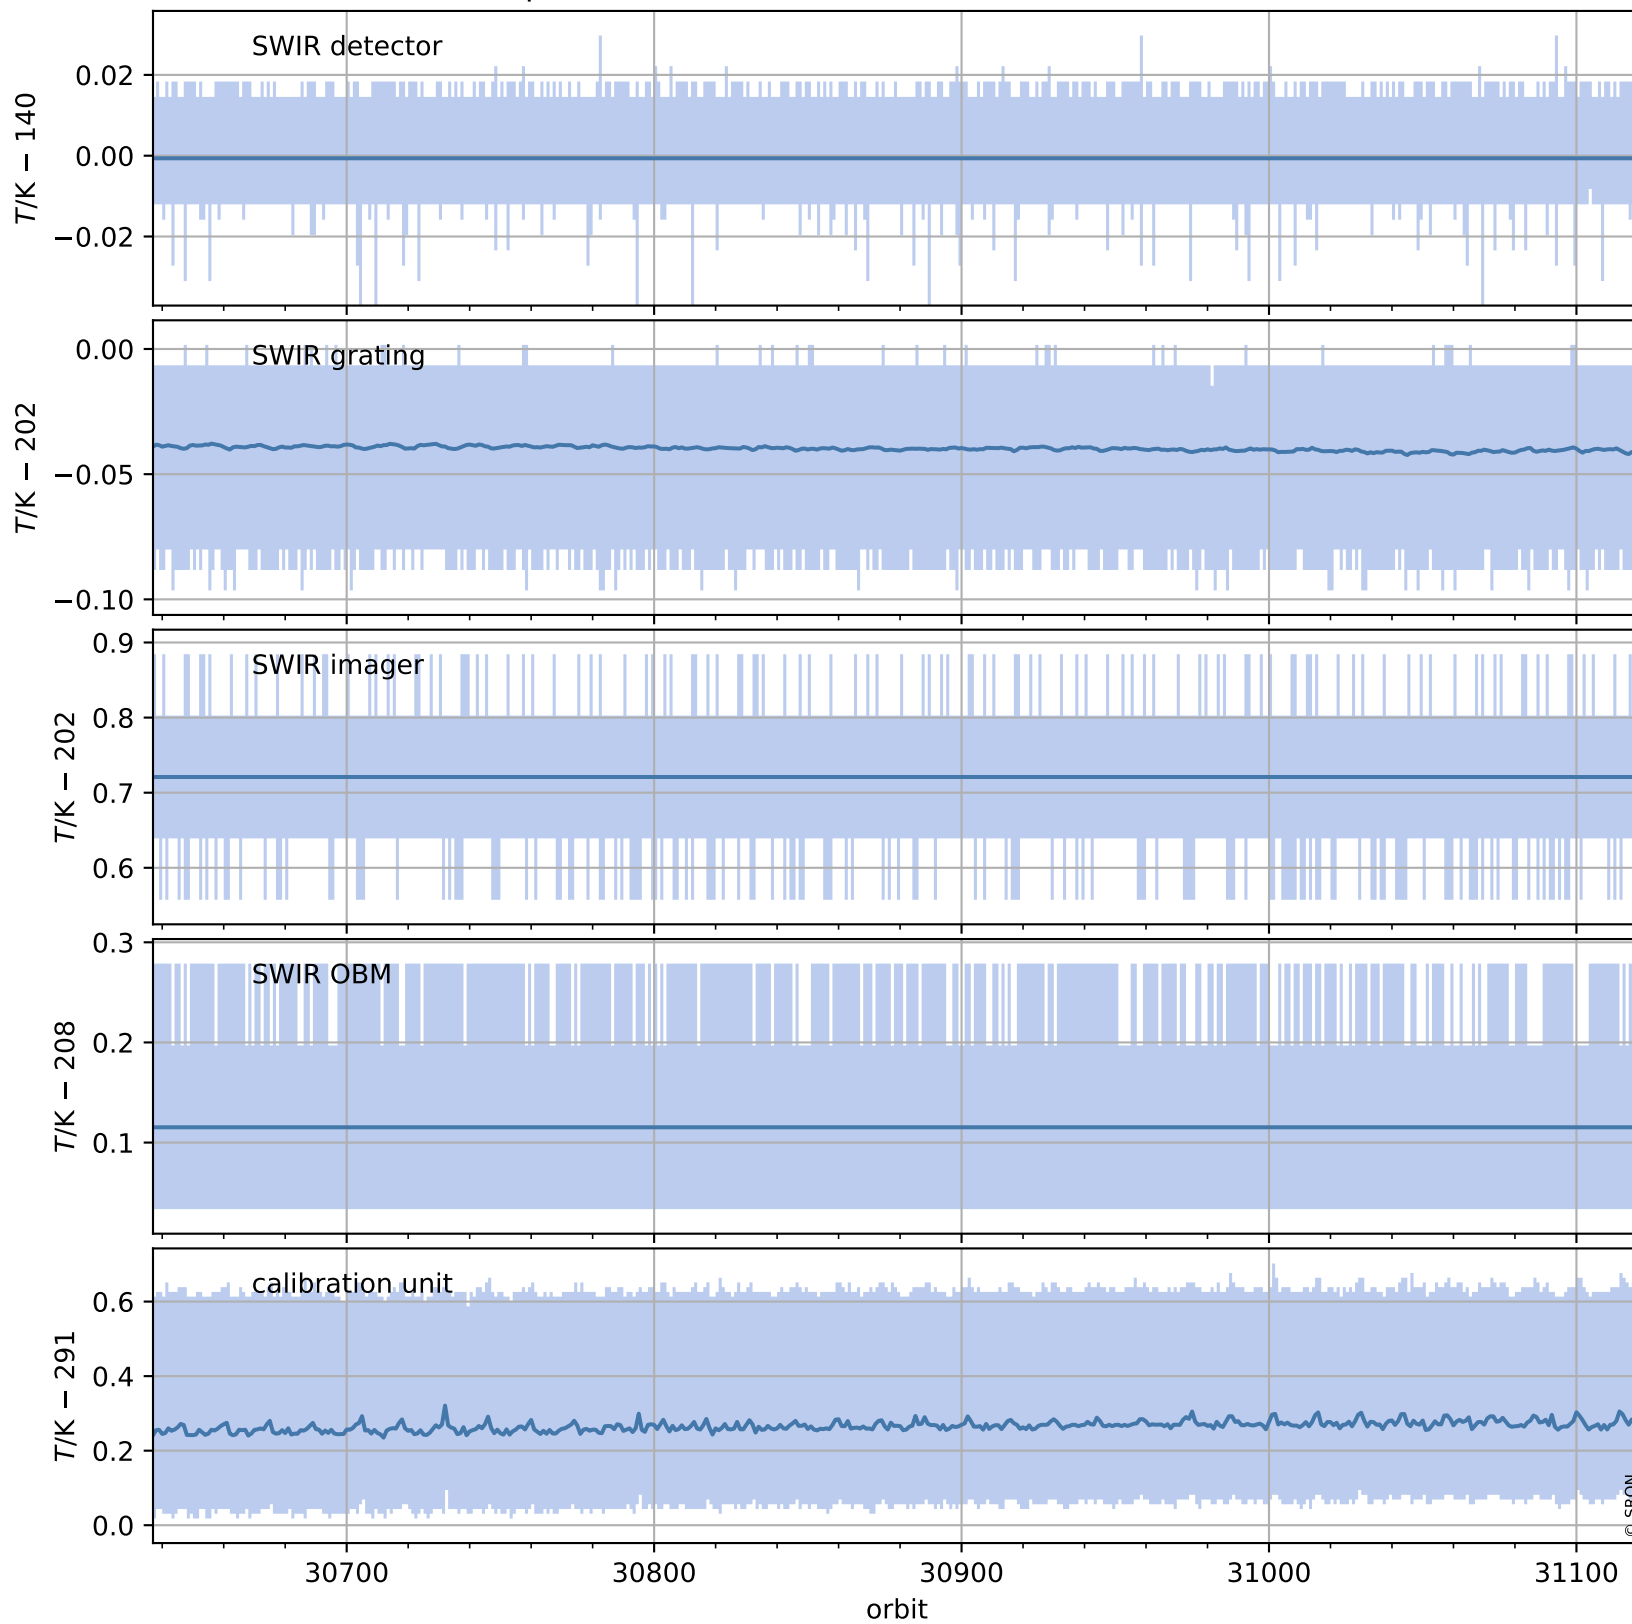

Tropomi SWIR housekeeping data

orbits : [31108, 31121]
coverage : 2023-10-15 / 2023-10-16
created : 2023-10-16T04:21:06

Temperature of sensors relevant for SWIR (one day)

Tropomi SWIR housekeeping data

orbits : [30637, 31121]
coverage : 2023-09-11 / 2023-10-16
created : 2023-10-16T04:21:07

Temperature of sensors relevant for SWIR (last month)

Tropomi SWIR housekeeping data

orbits : [31108, 31121]
coverage : 2023-10-15 / 2023-10-16
created : 2023-10-16T04:21:07

Current and duty cycle of 3 heaters relevant for SWIR (one day)

Tropomi SWIR housekeeping data

orbits : [30637, 31121]
coverage : 2023-09-11 / 2023-10-16
created : 2023-10-16T04:21:07

Current and duty cycle of 3 heaters relevant for SWIR (last month)

Tropomi SWIR housekeeping data

orbits : [31108, 31121]
coverage : 2023-10-15 / 2023-10-16
created : 2023-10-16T04:21:08

Temperature of sensors at the SWIR front-end electronics (one day)

Tropomi SWIR housekeeping data

orbits : [30637, 31121]
coverage : 2023-09-11 / 2023-10-16
created : 2023-10-16T04:21:08