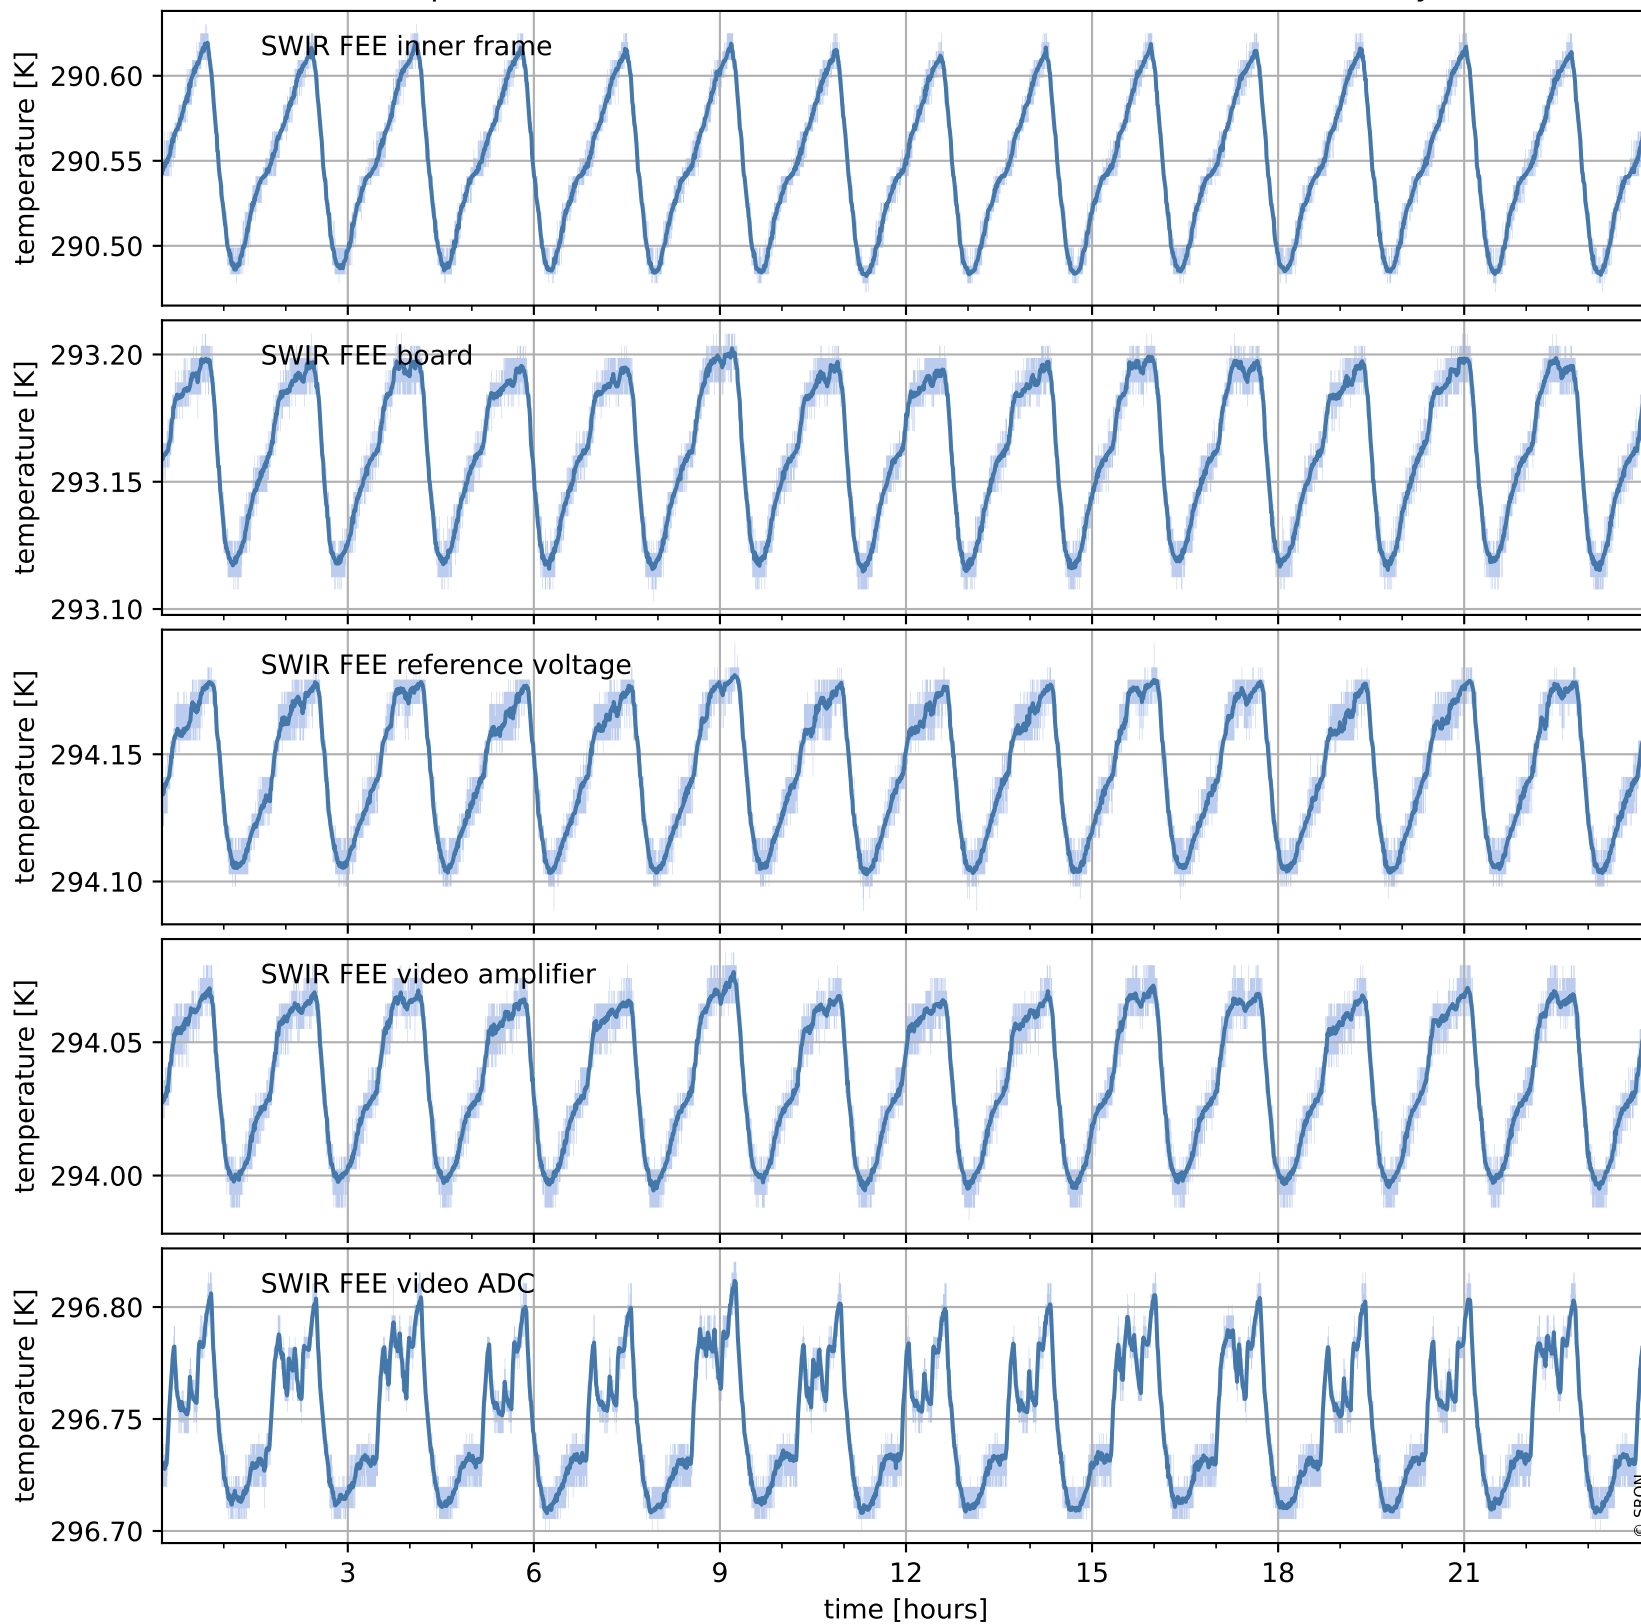

Tropomi SWIR housekeeping data

orbits : [31108, 31121]
coverage : 2023-10-15 / 2023-10-16
created : 2023-10-16T04:21:08

Temperature of sensors at the SWIR front-end electronics (one day)