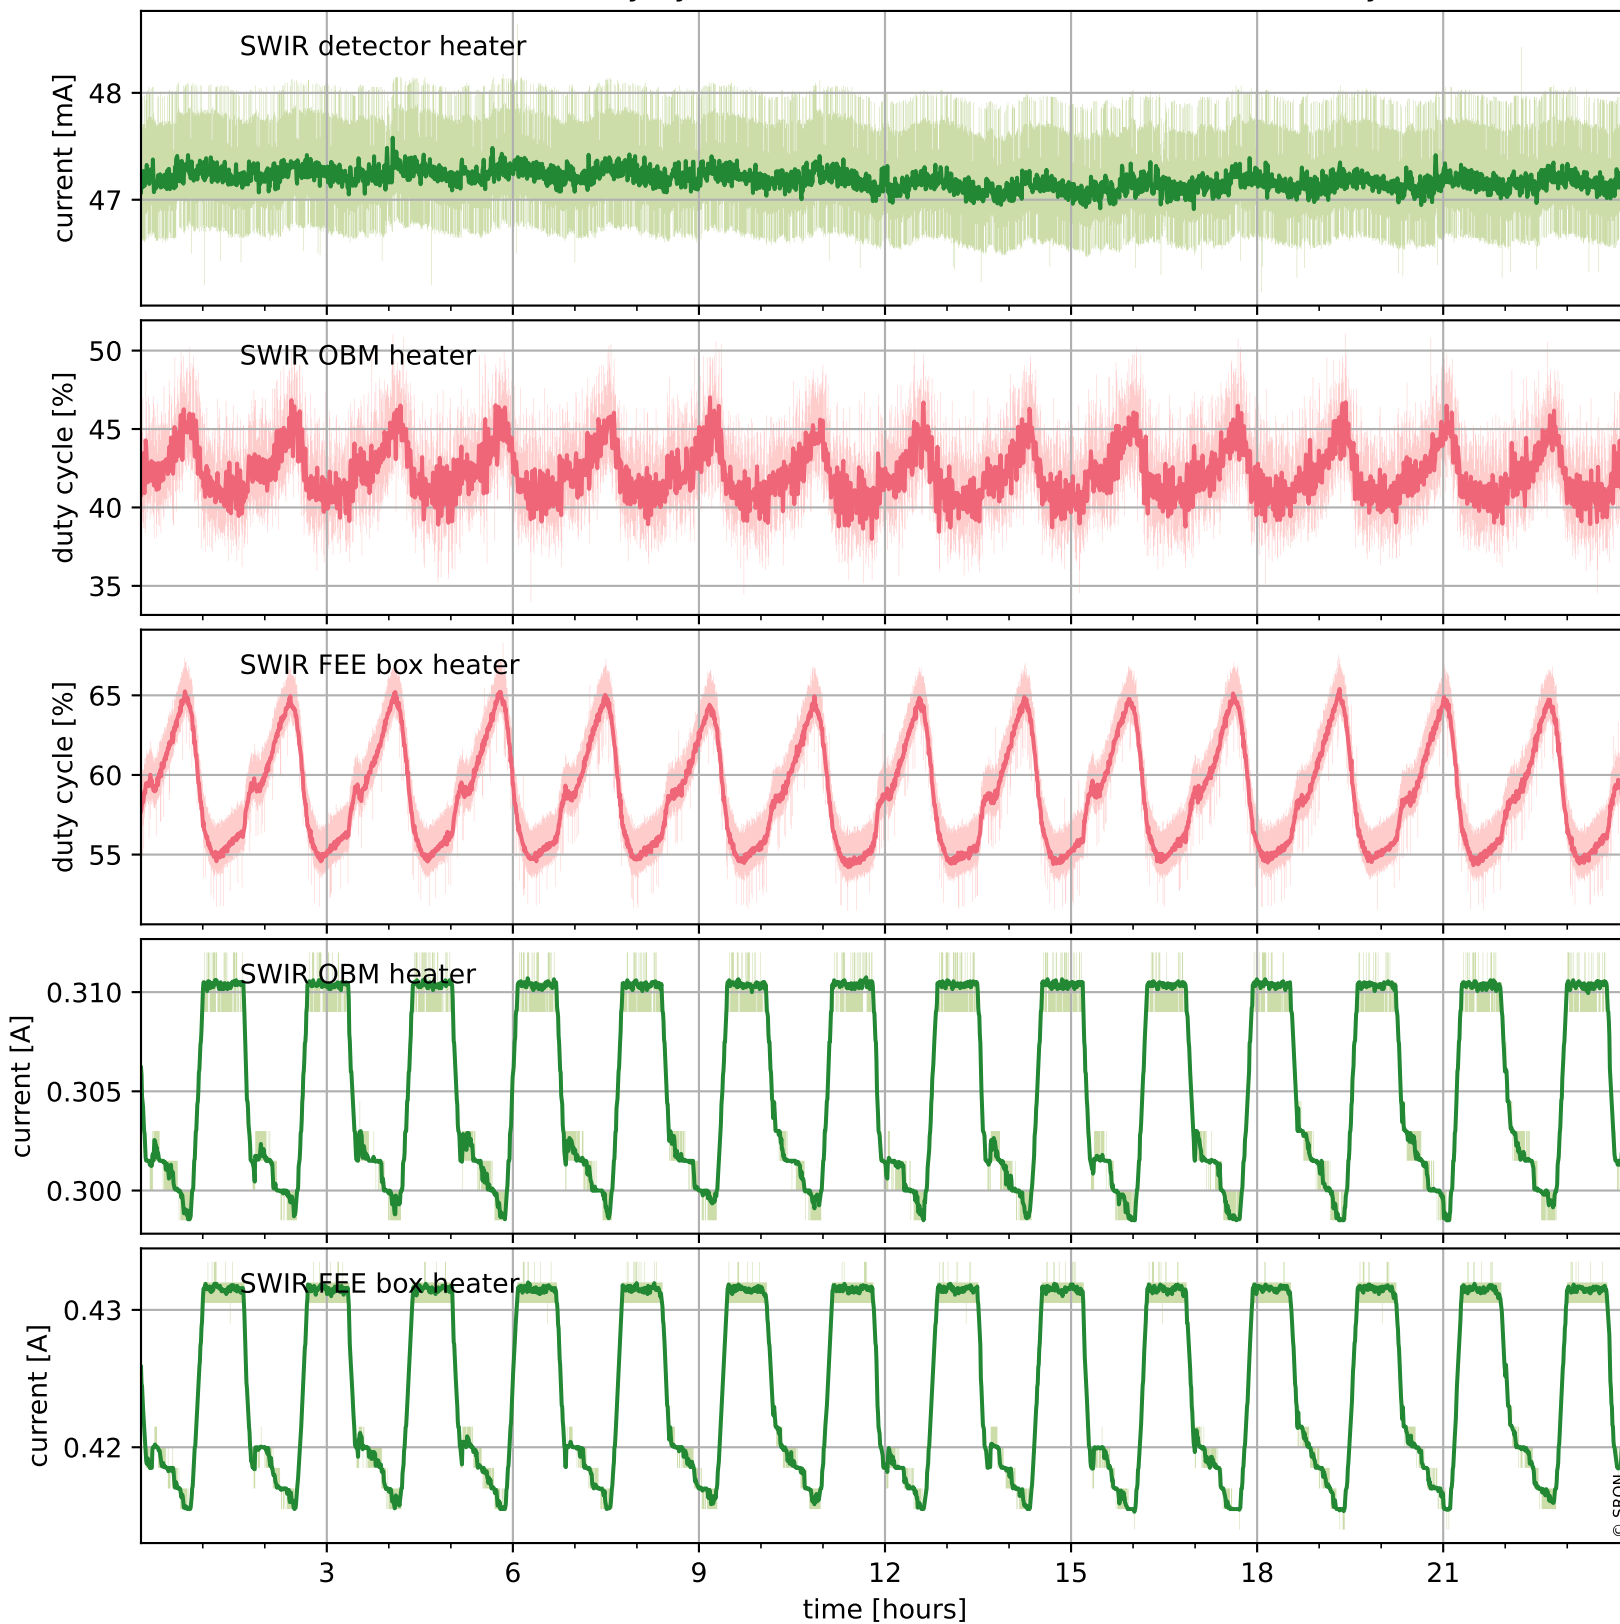

Tropomi SWIR housekeeping data

orbits : [31108, 31121]
coverage : 2023-10-15 / 2023-10-16
created : 2023-10-16T04:21:06

Temperature of sensors relevant for SWIR (one day)

Tropomi SWIR housekeeping data

orbits : [30637, 31121]
coverage : 2023-09-11 / 2023-10-16
created : 2023-10-16T04:21:07

Temperature of sensors relevant for SWIR (last month)

Tropomi SWIR housekeeping data

orbits : [31108, 31121]
coverage : 2023-10-15 / 2023-10-16
created : 2023-10-16T04:21:07

Current and duty cycle of 3 heaters relevant for SWIR (one day)