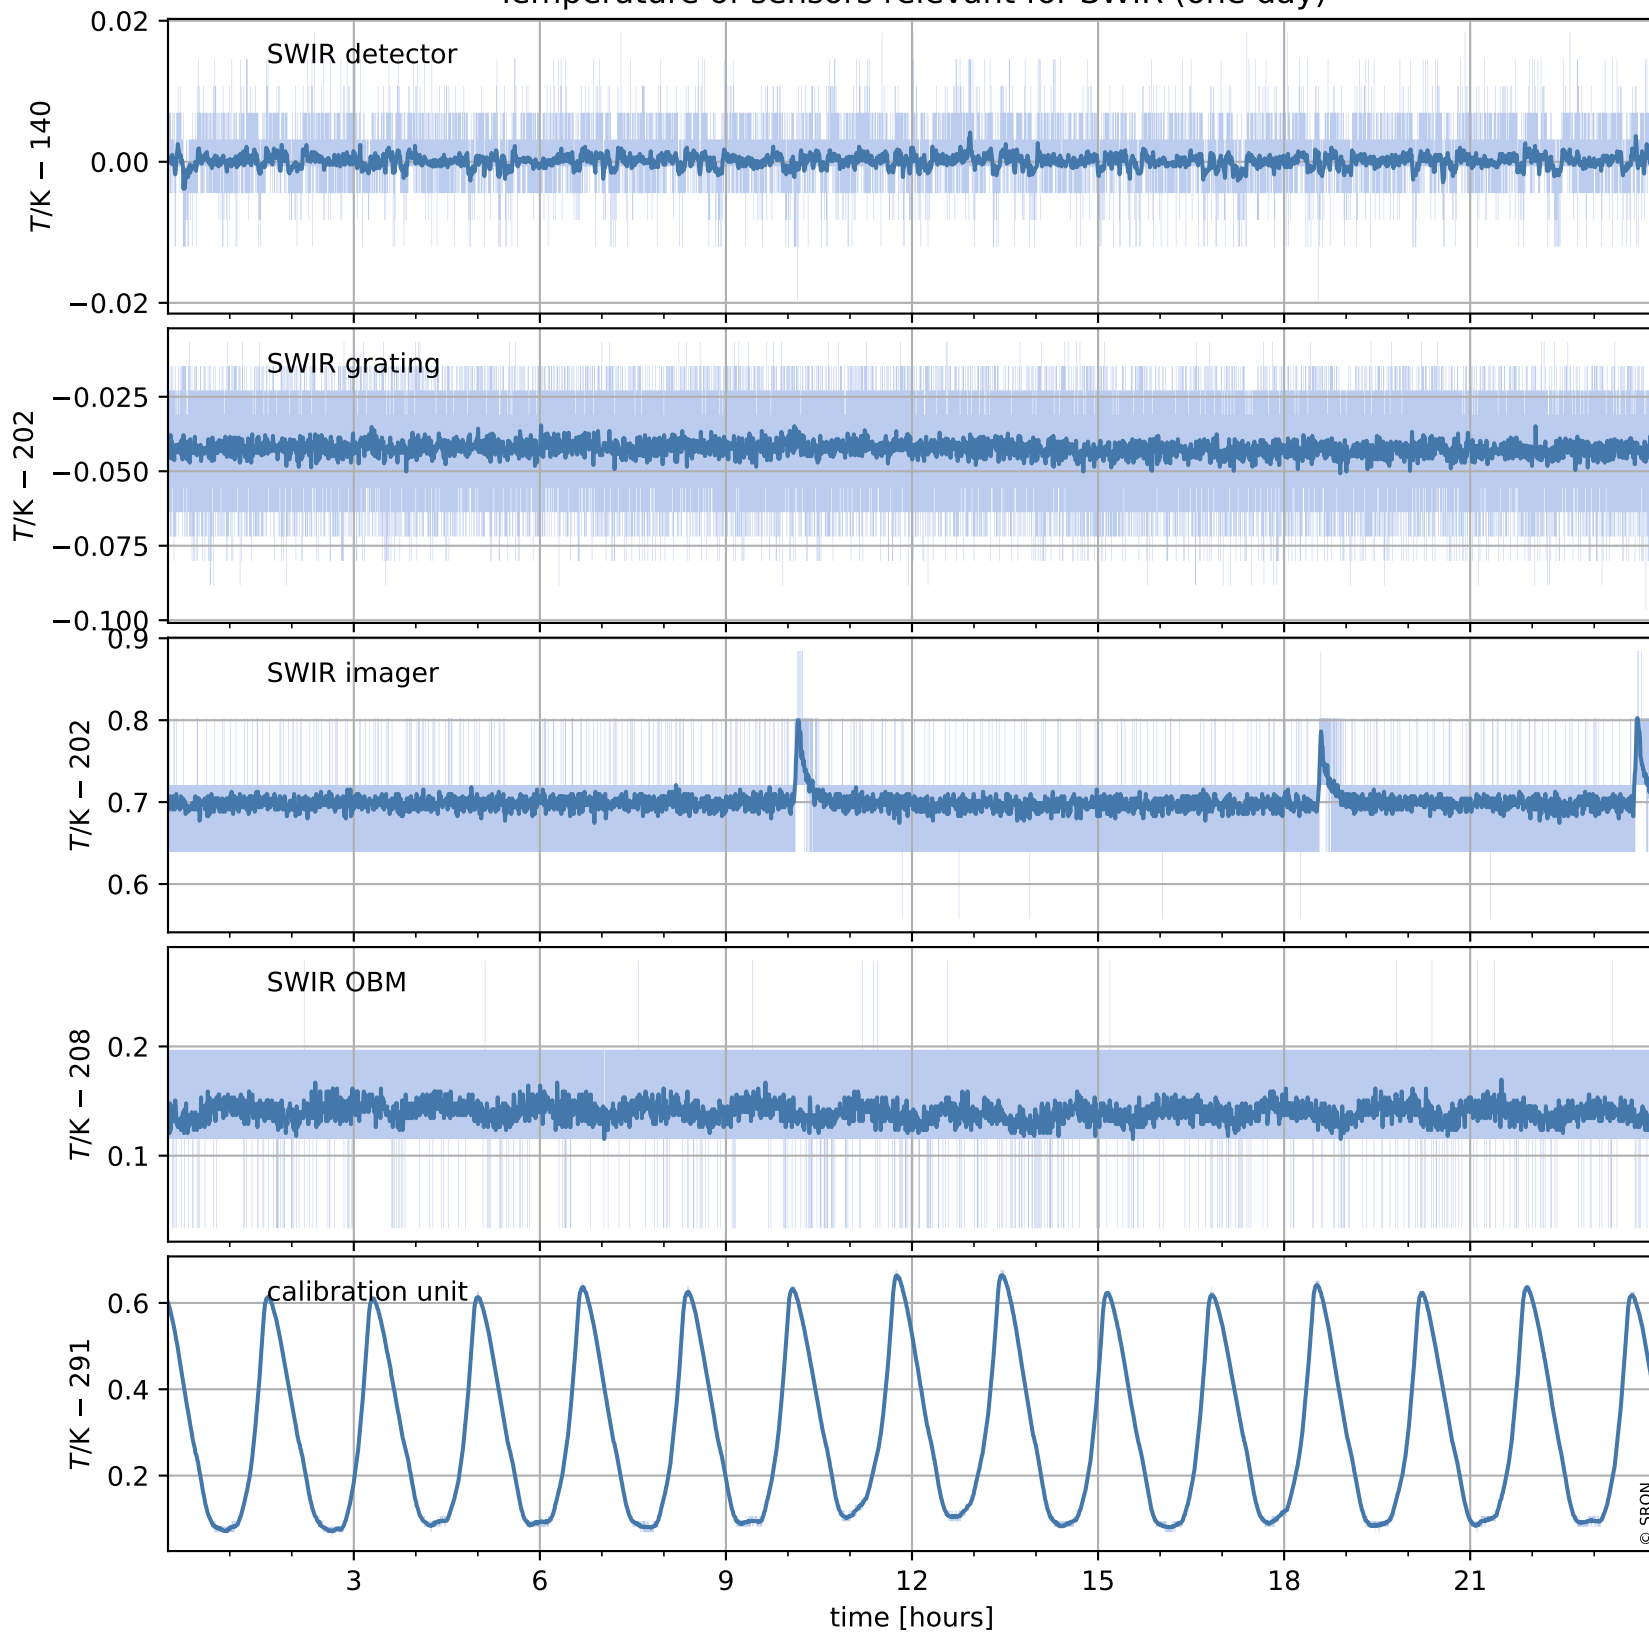

Tropomi SWIR housekeeping data

orbits: [31122, 31136]
coverage: 2023-10-16 / 2023-10-17
created: 2023-10-17T14:21:08+00:00

Temperature of sensors relevant for SWIR (one day)

Tropomi SWIR housekeeping data

orbits: [30652, 31136]
coverage: 2023-09-12 / 2023-10-17
created: 2023-10-17T14:21:08+00:00

Temperature of sensors relevant for SWIR (last month)

Tropomi SWIR housekeeping data

orbits: [31122, 31136]
coverage: 2023-10-16 / 2023-10-17
created: 2023-10-17T14:21:08+00:00

Current and duty cycle of 3 heaters relevant for SWIR (one day)

Tropomi SWIR housekeeping data

orbits: [30652, 31136]
coverage: 2023-09-12 / 2023-10-17
created: 2023-10-17T14:21:09+00:00

Current and duty cycle of 3 heaters relevant for SWIR (last month)