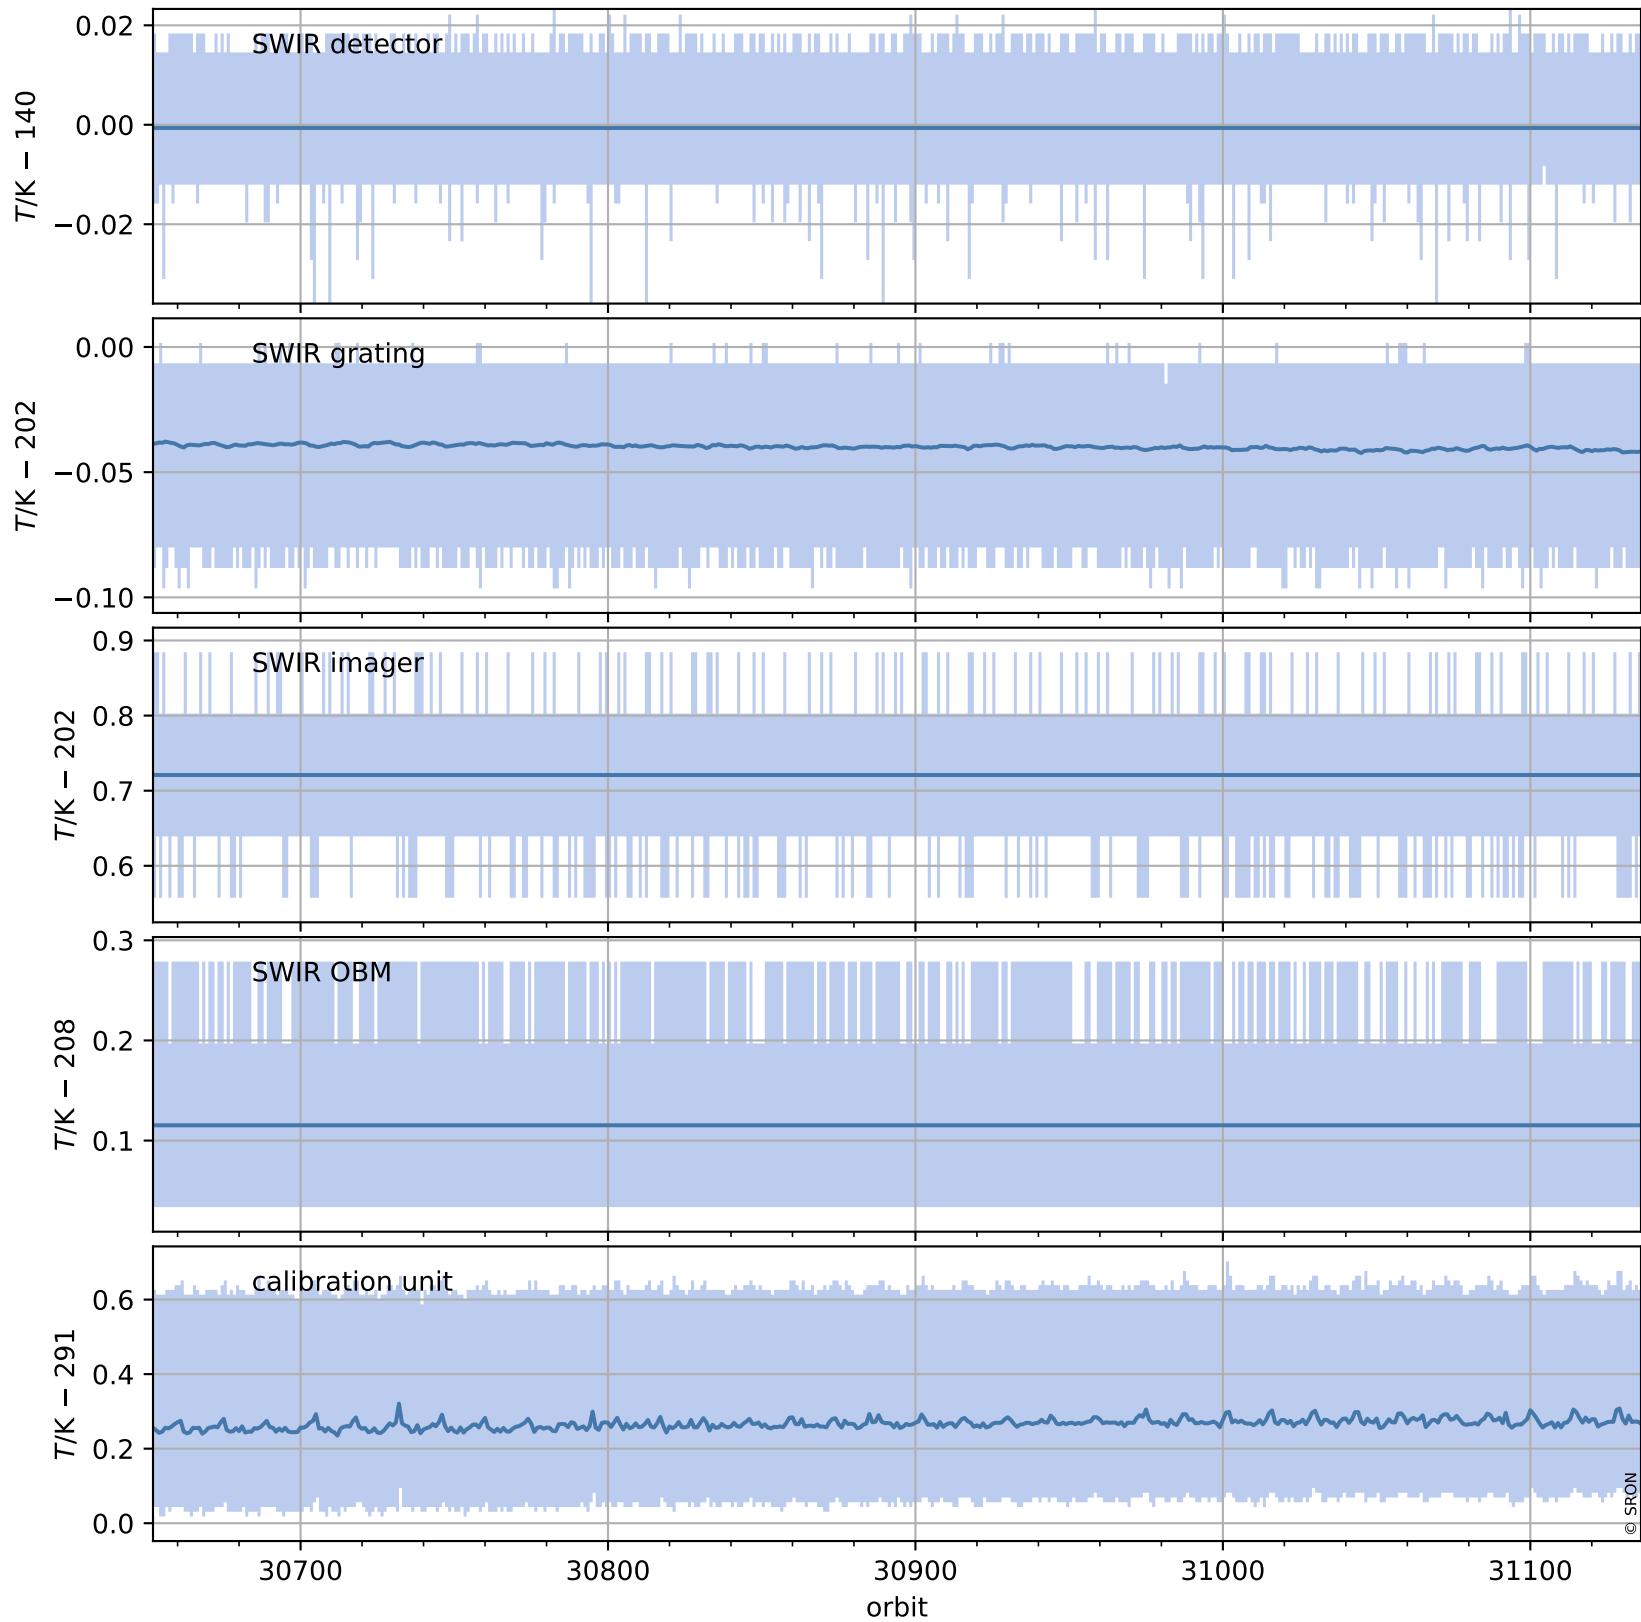

Tropomi SWIR housekeeping data

orbits: [31122, 31136]
coverage: 2023-10-16 / 2023-10-17
created: 2023-10-17T14:21:08+00:00

Temperature of sensors relevant for SWIR (one day)

Tropomi SWIR housekeeping data

orbits: [30652, 31136]
coverage: 2023-09-12 / 2023-10-17
created: 2023-10-17T14:21:08+00:00

Temperature of sensors relevant for SWIR (last month)

Tropomi SWIR housekeeping data

orbits: [31122, 31136]
coverage: 2023-10-16 / 2023-10-17
created: 2023-10-17T14:21:08+00:00

Current and duty cycle of 3 heaters relevant for SWIR (one day)

Tropomi SWIR housekeeping data

orbits: [30652, 31136]
coverage: 2023-09-12 / 2023-10-17
created: 2023-10-17T14:21:09+00:00

Current and duty cycle of 3 heaters relevant for SWIR (last month)

Tropomi SWIR housekeeping data

orbits: [31122, 31136]
coverage: 2023-10-16 / 2023-10-17
created: 2023-10-17T14:21:09+00:00

Temperature of sensors at the SWIR front-end electronics (one day)

Tropomi SWIR housekeeping data