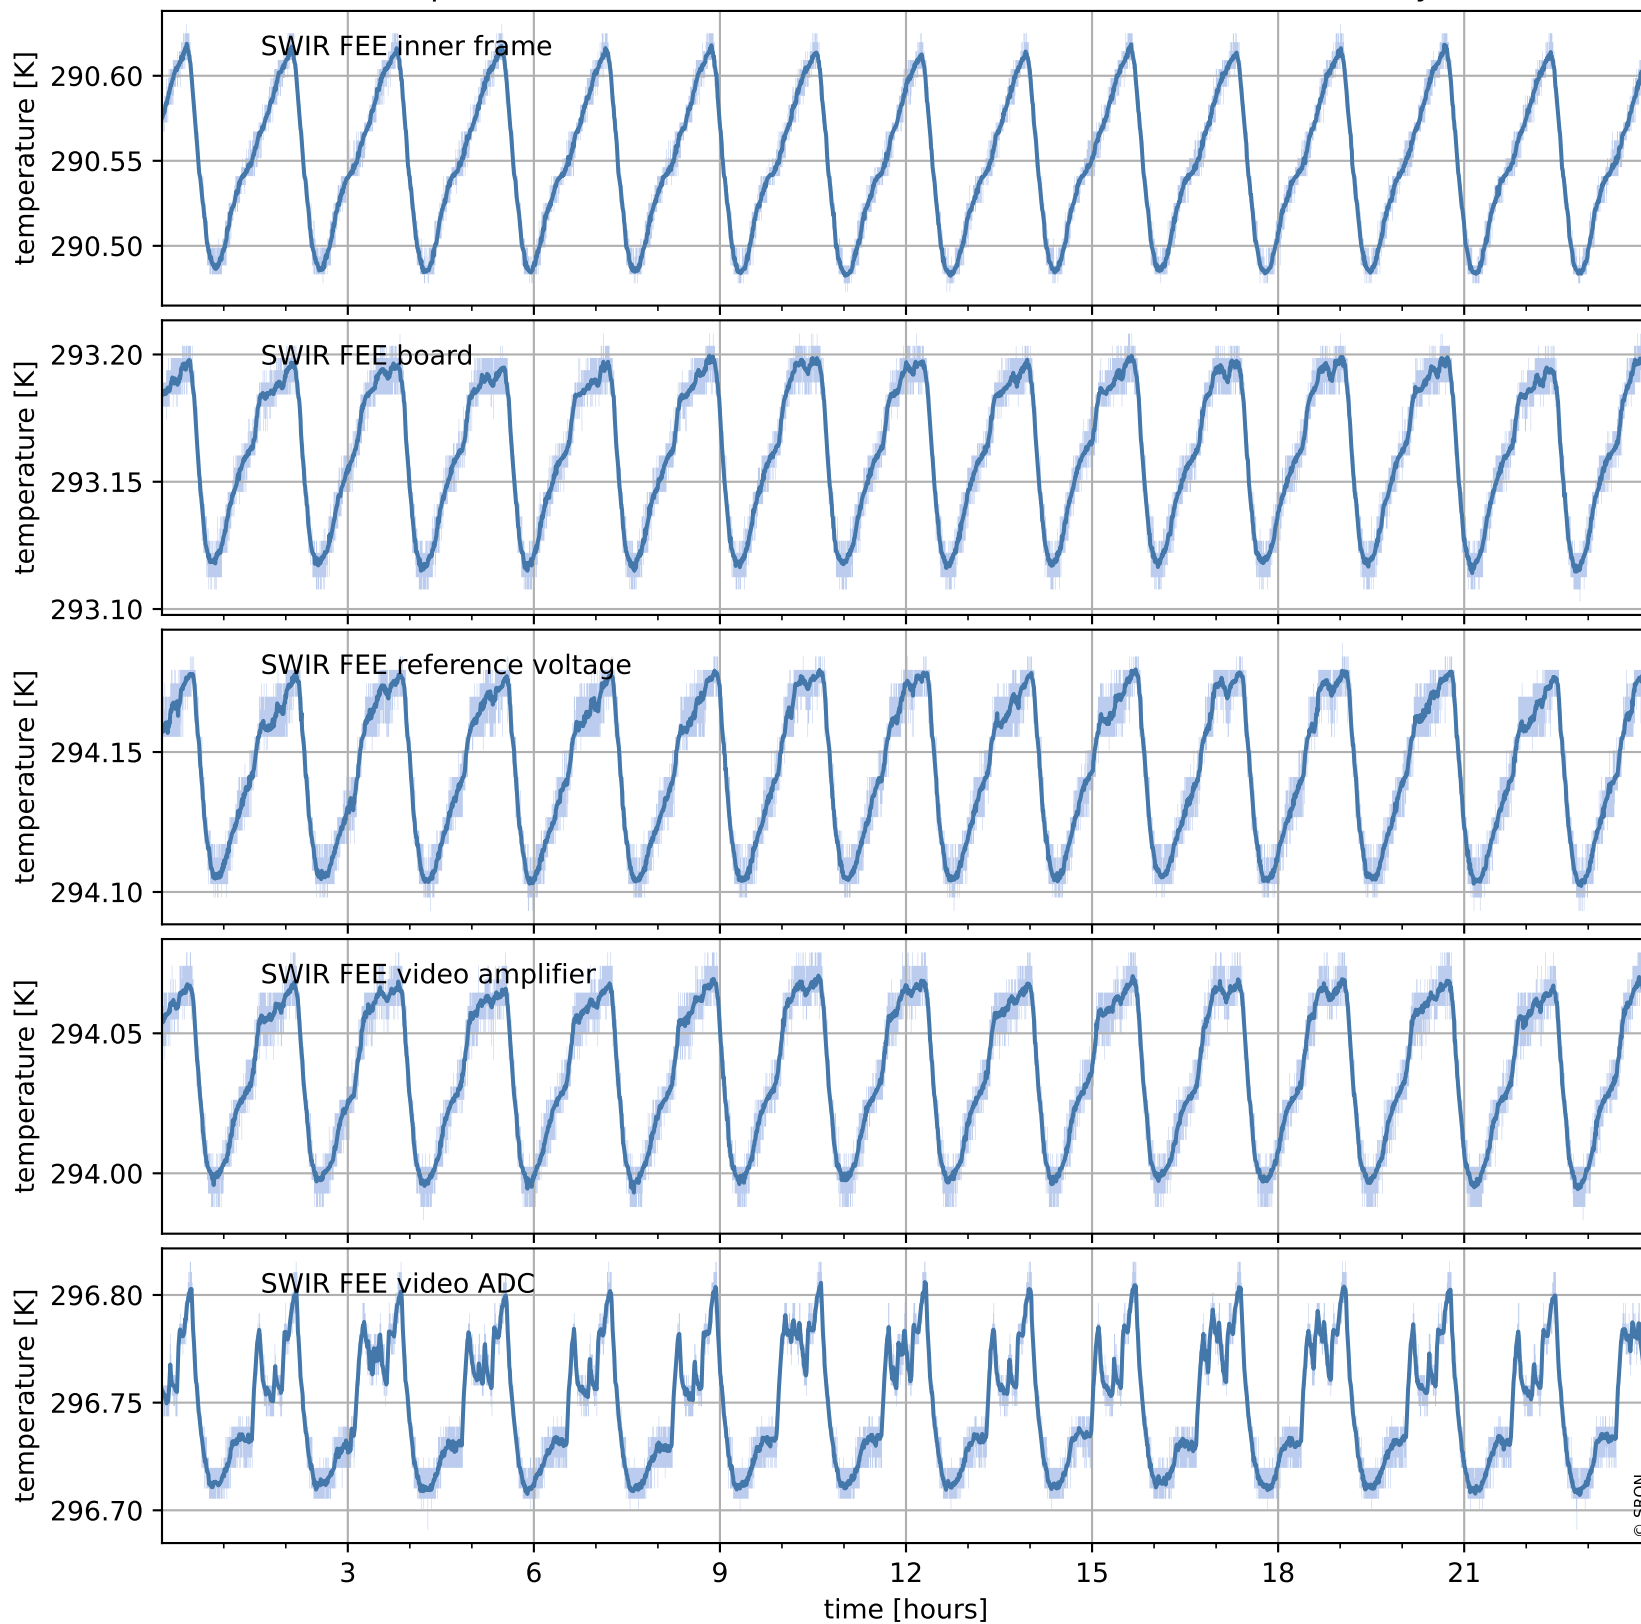

Tropomi SWIR housekeeping data

orbits: [31122, 31136]
coverage: 2023-10-16 / 2023-10-17
created: 2023-10-17T14:21:09+00:00

Temperature of sensors at the SWIR front-end electronics (one day)