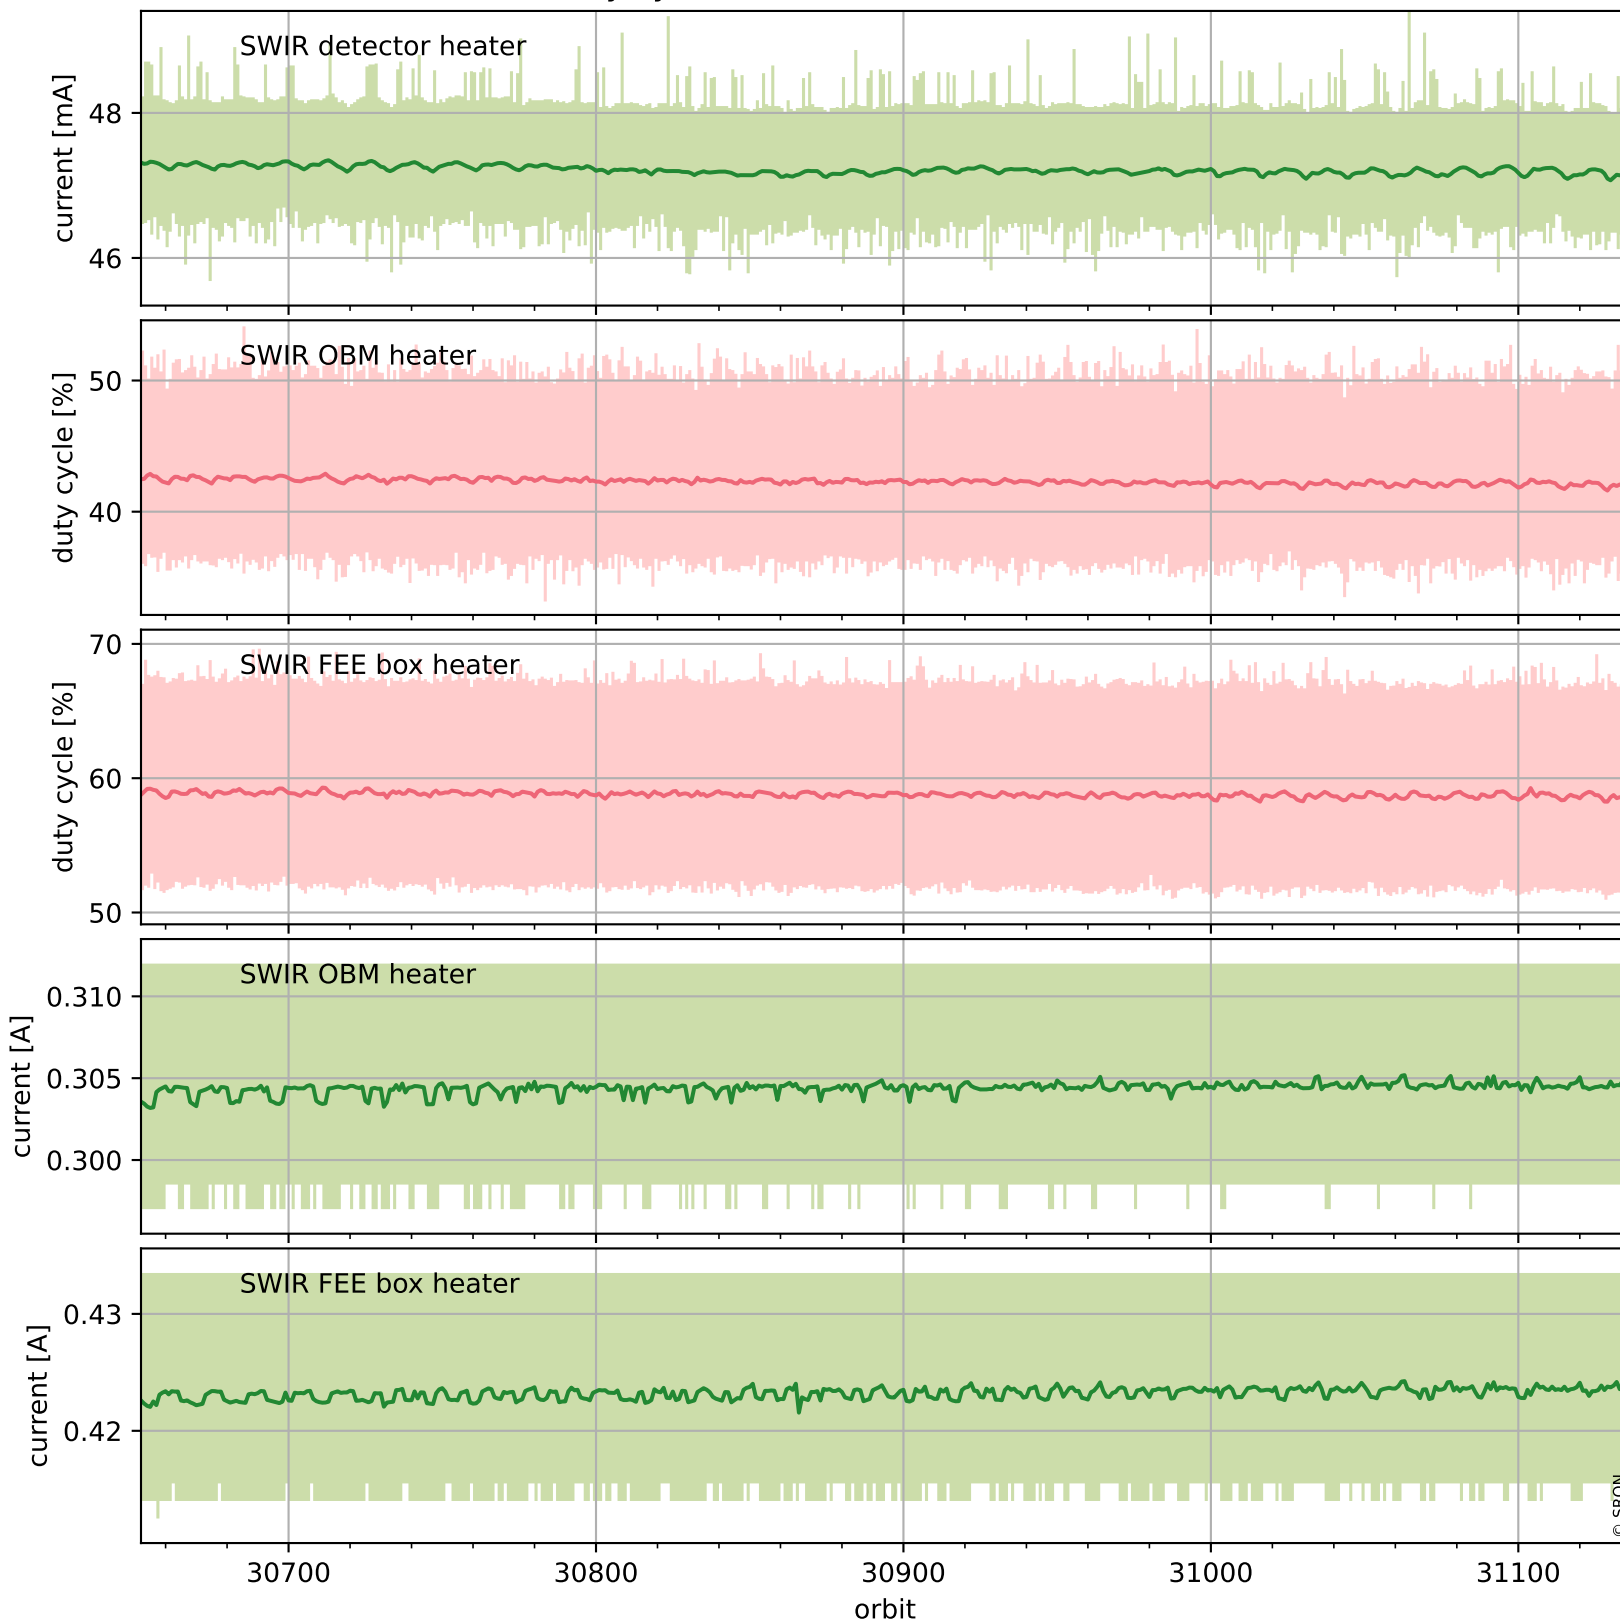

Tropomi SWIR housekeeping data

orbits: [31122, 31136]
coverage: 2023-10-16 / 2023-10-17
created: 2023-10-17T14:21:08+00:00

Temperature of sensors relevant for SWIR (one day)

Tropomi SWIR housekeeping data

orbits: [30652, 31136]
coverage: 2023-09-12 / 2023-10-17
created: 2023-10-17T14:21:08+00:00

Temperature of sensors relevant for SWIR (last month)

Tropomi SWIR housekeeping data

orbits: [31122, 31136]
coverage: 2023-10-16 / 2023-10-17
created: 2023-10-17T14:21:08+00:00

Current and duty cycle of 3 heaters relevant for SWIR (one day)

Tropomi SWIR housekeeping data

orbits: [30652, 31136]
coverage: 2023-09-12 / 2023-10-17
created: 2023-10-17T14:21:09+00:00

Current and duty cycle of 3 heaters relevant for SWIR (last month)

Tropomi SWIR housekeeping data

orbits: [31122, 31136]
coverage: 2023-10-16 / 2023-10-17
created: 2023-10-17T14:21:09+00:00

Temperature of sensors at the SWIR front-end electronics (one day)

Tropomi SWIR housekeeping data