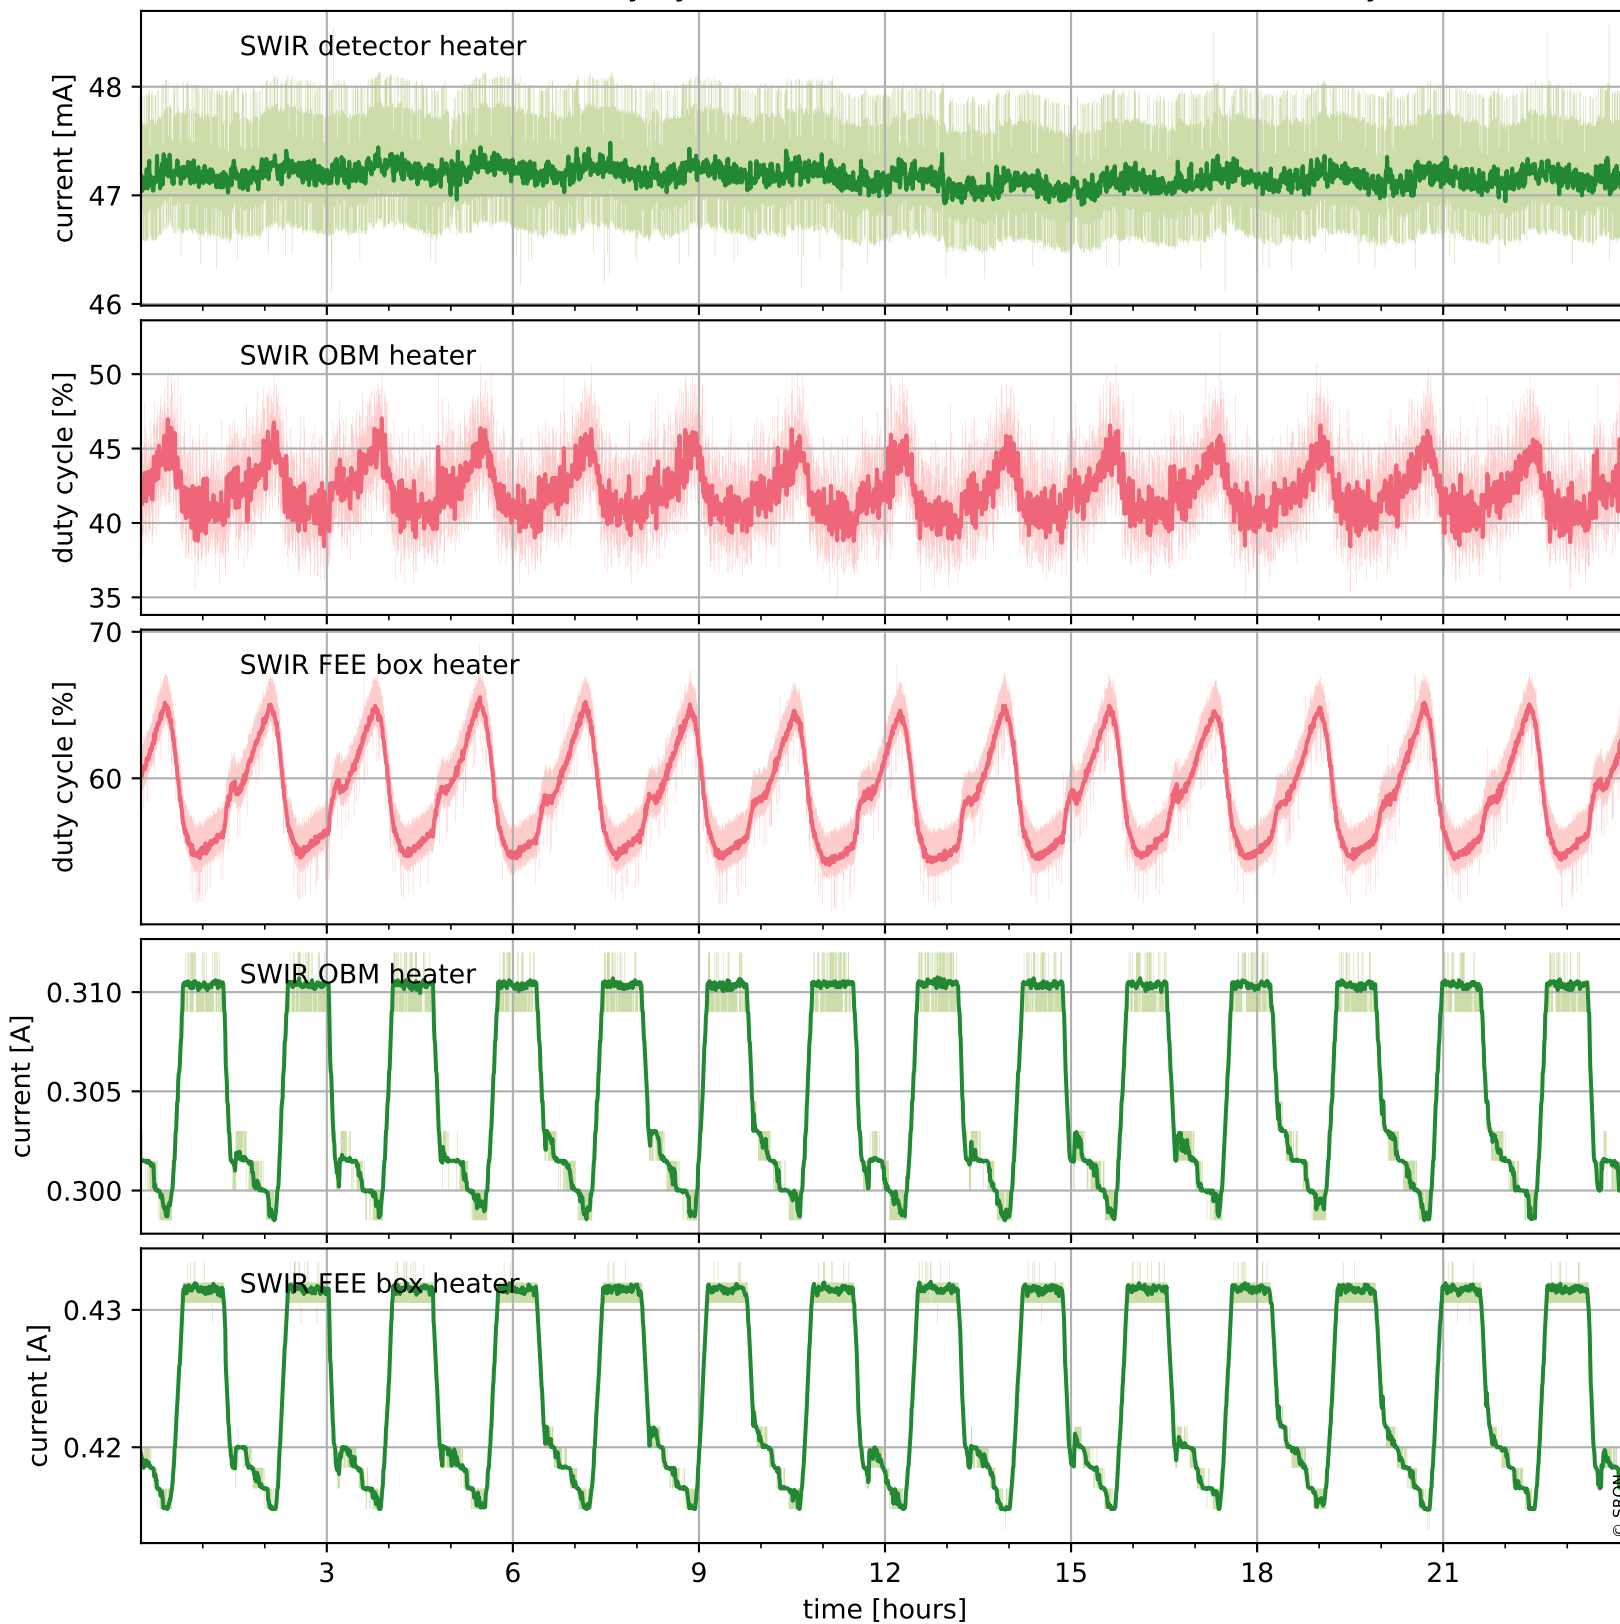

Tropomi SWIR housekeeping data

orbits: [31122, 31136]
coverage: 2023-10-16 / 2023-10-17
created: 2023-10-17T14:21:08+00:00

Temperature of sensors relevant for SWIR (one day)

Tropomi SWIR housekeeping data

orbits: [30652, 31136]
coverage: 2023-09-12 / 2023-10-17
created: 2023-10-17T14:21:08+00:00

Temperature of sensors relevant for SWIR (last month)

Tropomi SWIR housekeeping data

orbits: [31122, 31136]
coverage: 2023-10-16 / 2023-10-17
created: 2023-10-17T14:21:08+00:00

Current and duty cycle of 3 heaters relevant for SWIR (one day)

Tropomi SWIR housekeeping data

orbits: [30652, 31136]
coverage: 2023-09-12 / 2023-10-17
created: 2023-10-17T14:21:09+00:00

Current and duty cycle of 3 heaters relevant for SWIR (last month)