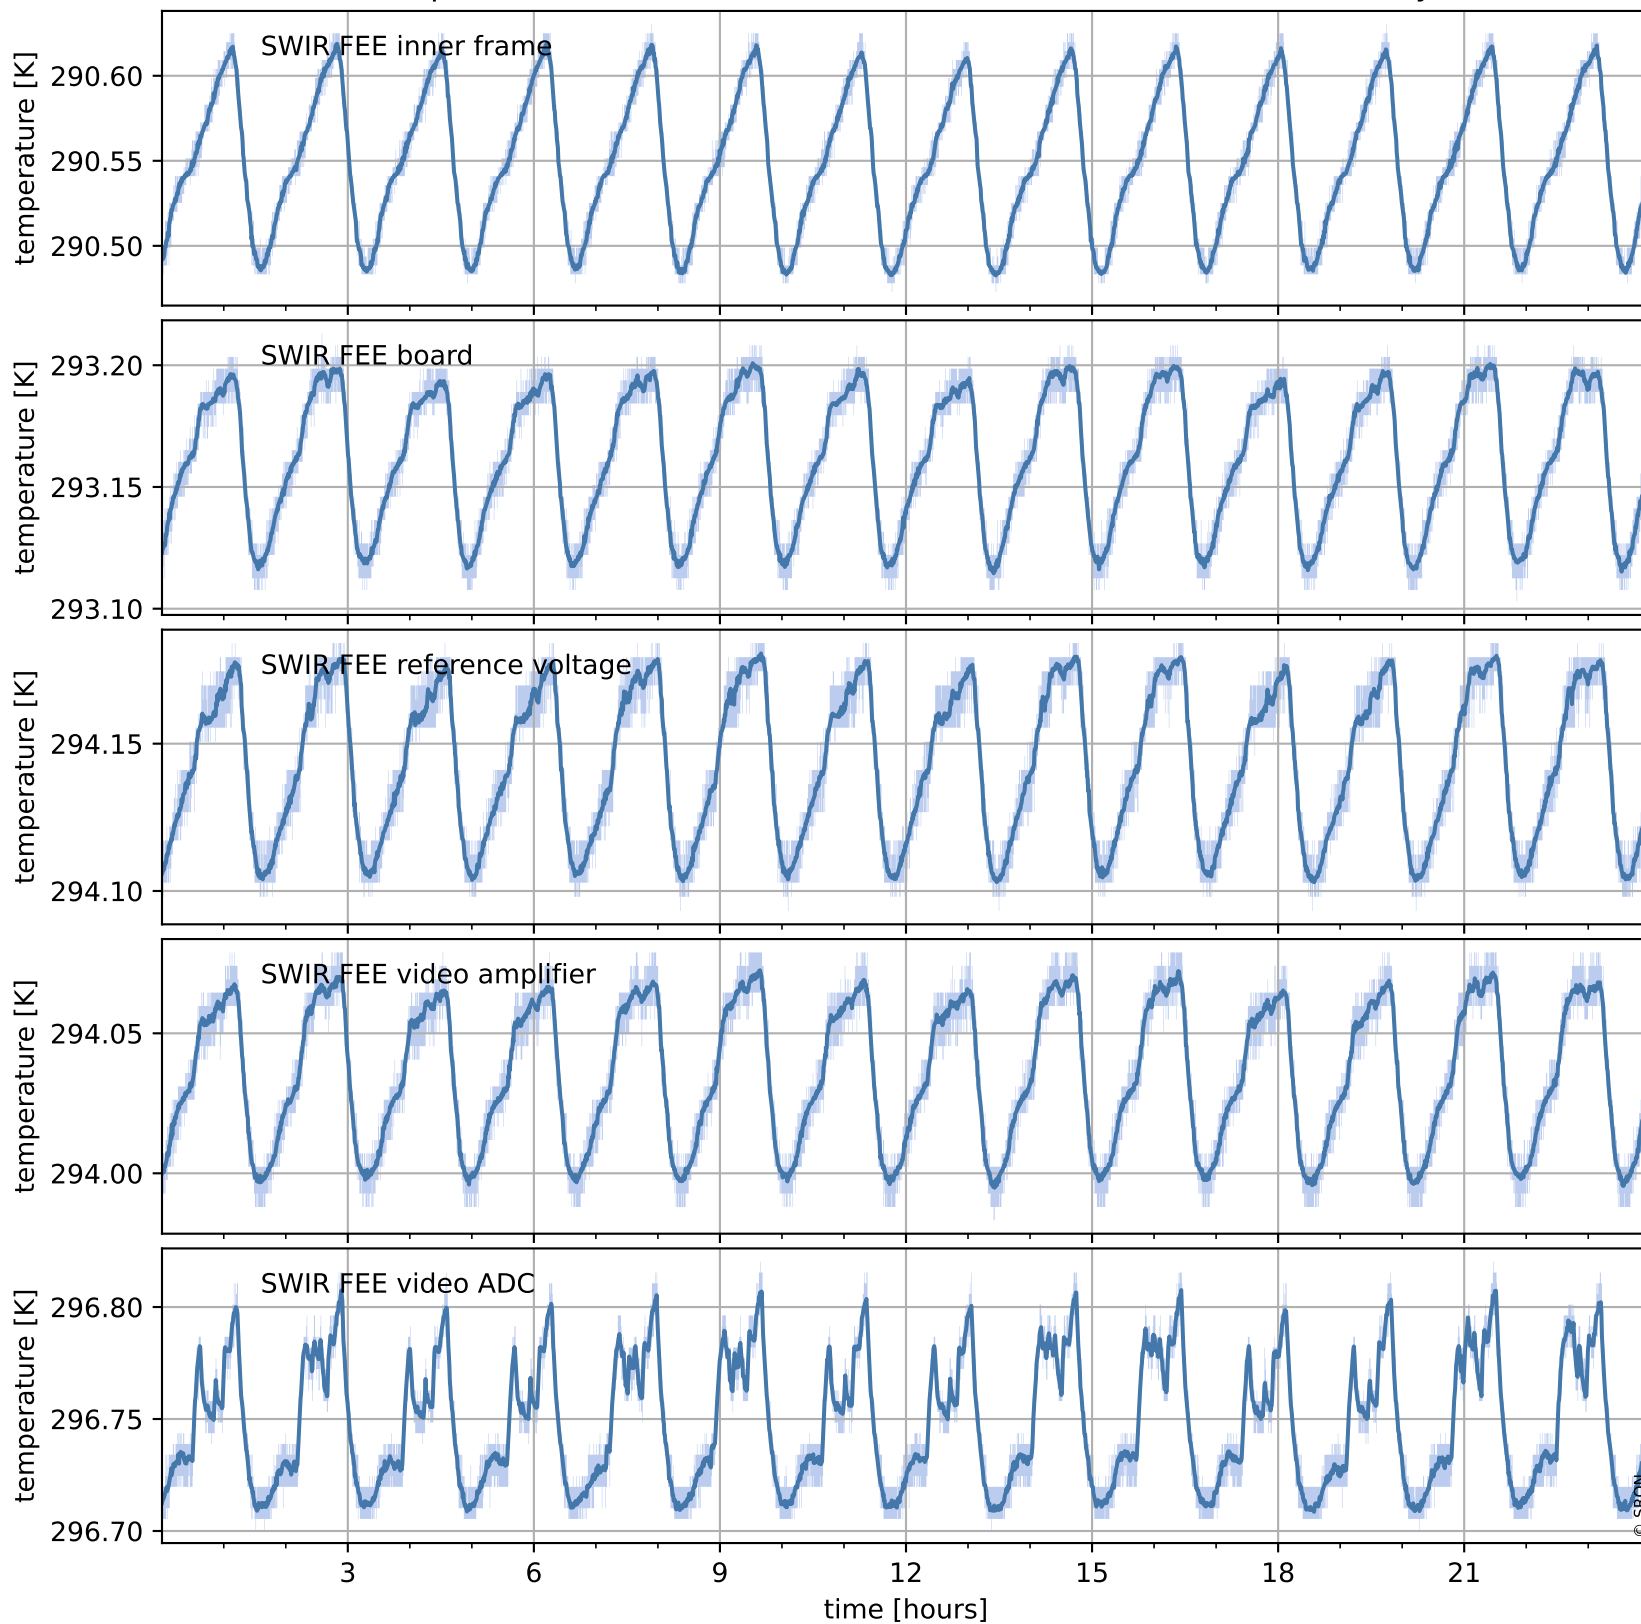

Tropomi SWIR housekeeping data

orbits: [31165, 31178]
coverage: 2023-10-19 / 2023-10-20
created: 2023-10-20T04:21:05+00:00

Temperature of sensors relevant for SWIR (one day)

Tropomi SWIR housekeeping data

orbits: [30694, 31178]
coverage: 2023-09-15 / 2023-10-20
created: 2023-10-20T04:21:06+00:00

Temperature of sensors relevant for SWIR (last month)

Tropomi SWIR housekeeping data

orbits: [31165, 31178]
coverage: 2023-10-19 / 2023-10-20
created: 2023-10-20T04:21:06+00:00

Current and duty cycle of 3 heaters relevant for SWIR (one day)

Tropomi SWIR housekeeping data

orbits: [30694, 31178]
coverage: 2023-09-15 / 2023-10-20
created: 2023-10-20T04:21:07+00:00

Current and duty cycle of 3 heaters relevant for SWIR (last month)

Tropomi SWIR housekeeping data

orbits: [31165, 31178]
coverage: 2023-10-19 / 2023-10-20
created: 2023-10-20T04:21:07+00:00

Temperature of sensors at the SWIR front-end electronics (one day)

Tropomi SWIR housekeeping data