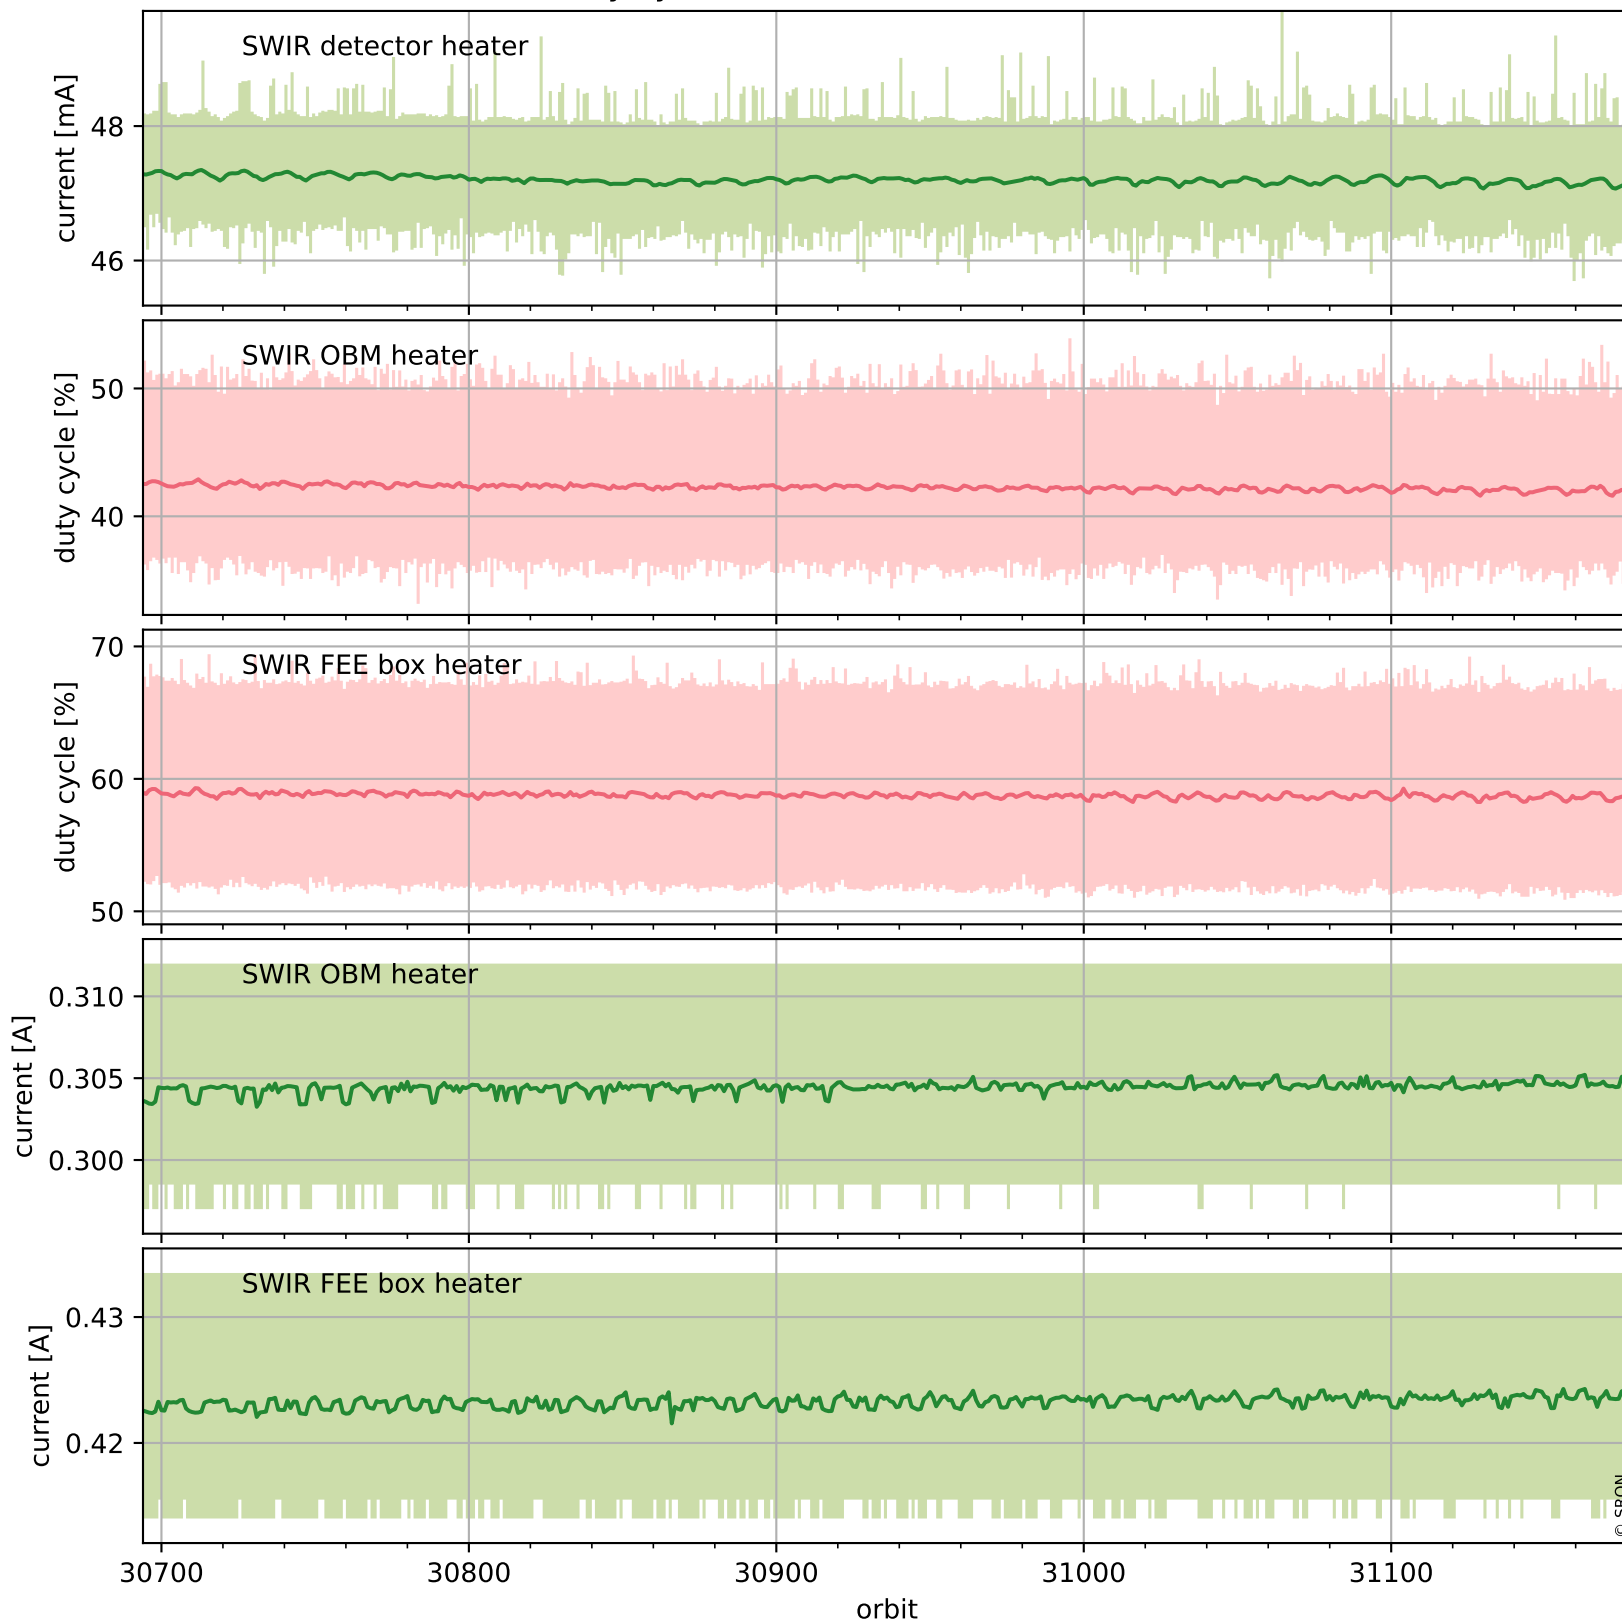

Tropomi SWIR housekeeping data

orbits: [31165, 31178]
coverage: 2023-10-19 / 2023-10-20
created: 2023-10-20T04:21:05+00:00

Temperature of sensors relevant for SWIR (one day)

Tropomi SWIR housekeeping data

orbits: [30694, 31178]
coverage: 2023-09-15 / 2023-10-20
created: 2023-10-20T04:21:06+00:00

Temperature of sensors relevant for SWIR (last month)

Tropomi SWIR housekeeping data

orbits: [31165, 31178]
coverage: 2023-10-19 / 2023-10-20
created: 2023-10-20T04:21:06+00:00

Current and duty cycle of 3 heaters relevant for SWIR (one day)

Tropomi SWIR housekeeping data

orbits: [30694, 31178]
coverage: 2023-09-15 / 2023-10-20
created: 2023-10-20T04:21:07+00:00

Current and duty cycle of 3 heaters relevant for SWIR (last month)

Tropomi SWIR housekeeping data

orbits: [31165, 31178]
coverage: 2023-10-19 / 2023-10-20
created: 2023-10-20T04:21:07+00:00

Temperature of sensors at the SWIR front-end electronics (one day)

Tropomi SWIR housekeeping data