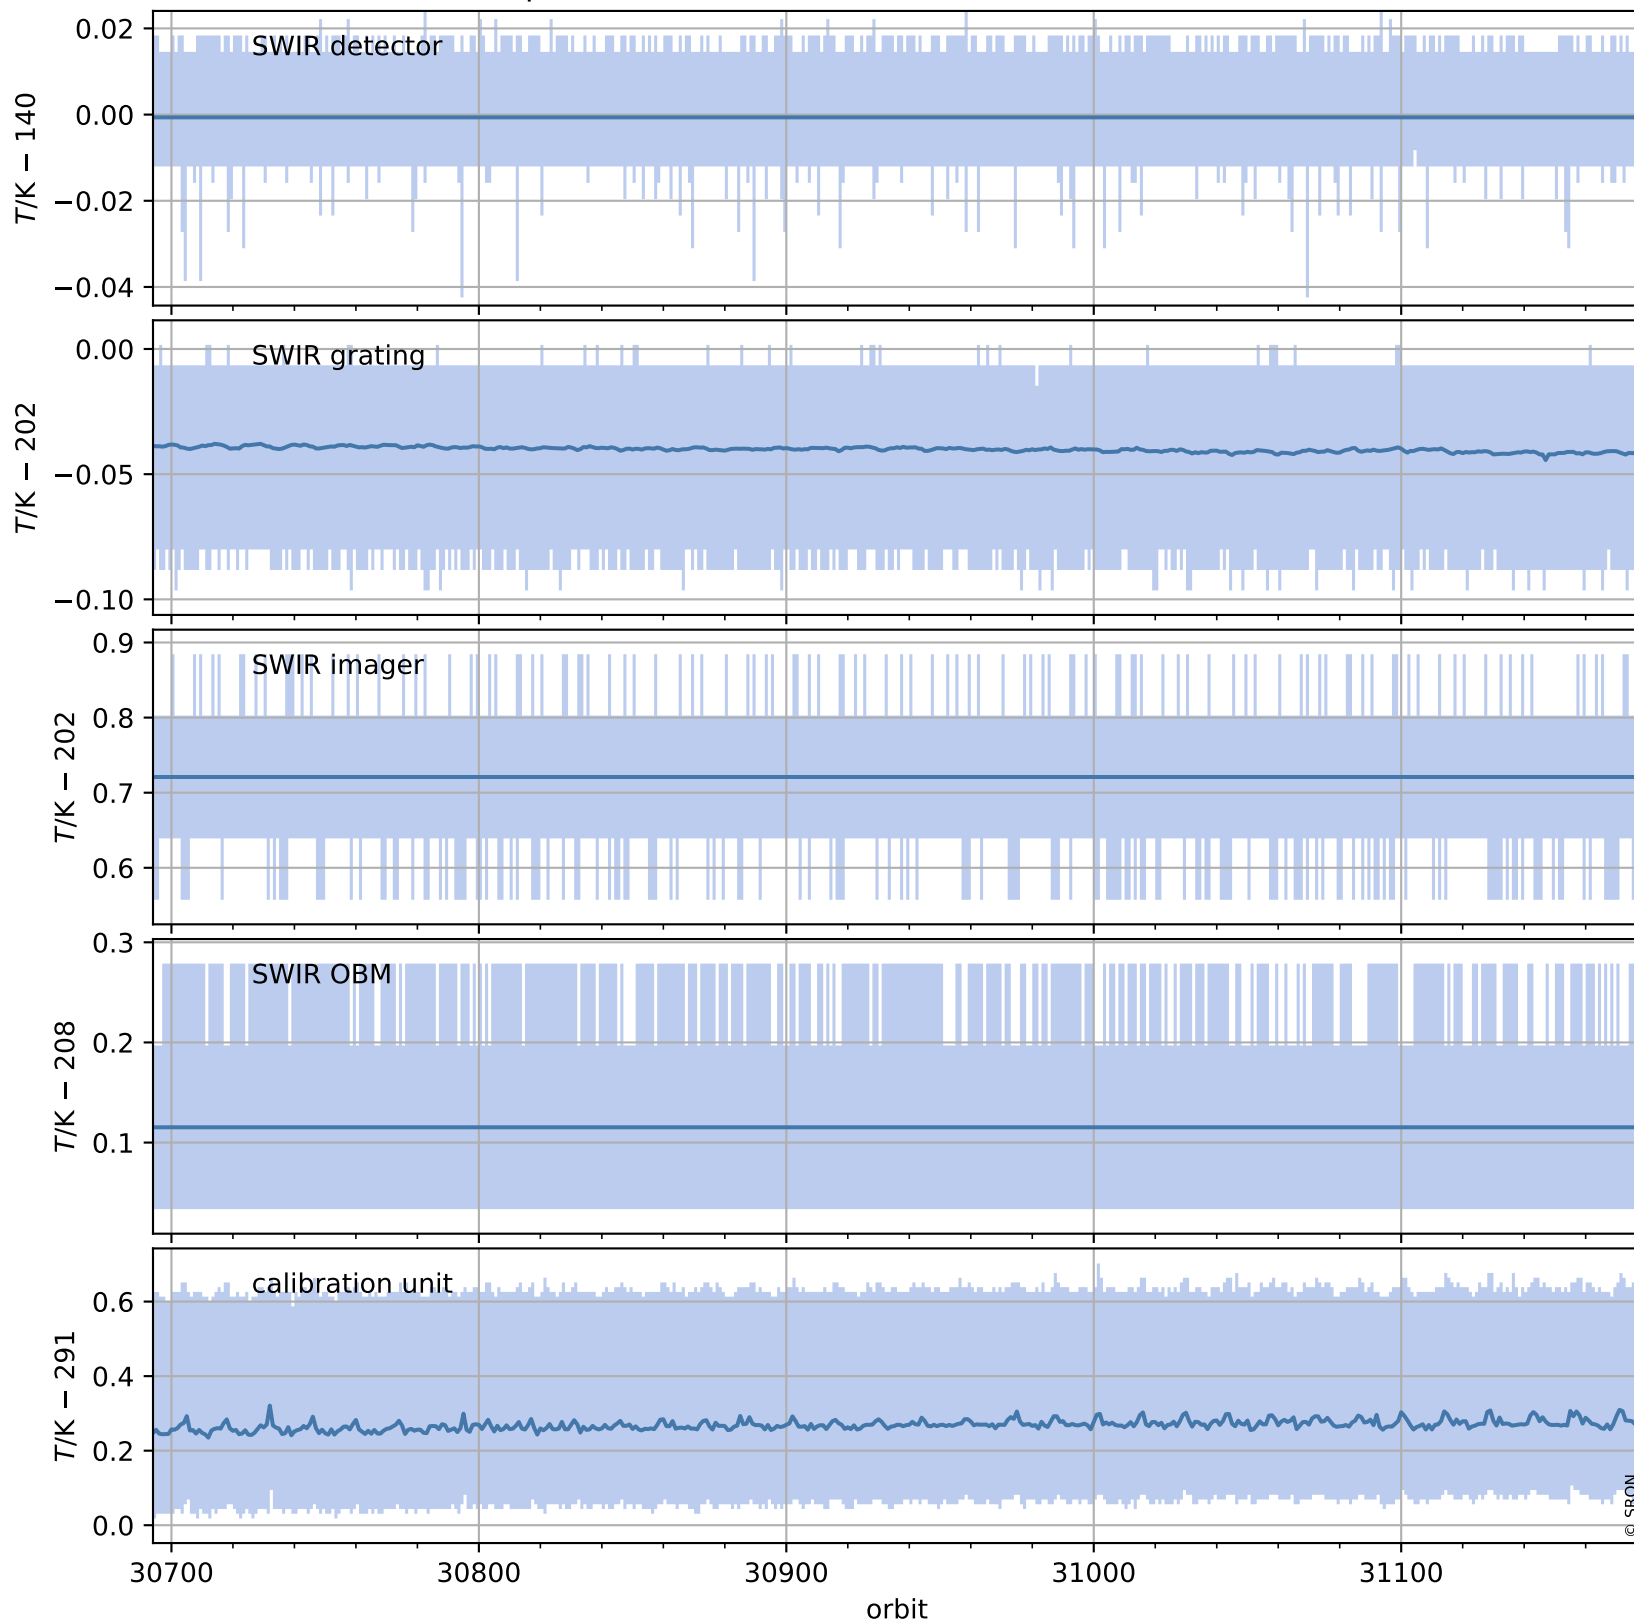

Tropomi SWIR housekeeping data

orbits: [31165, 31178]
coverage: 2023-10-19 / 2023-10-20
created: 2023-10-20T04:21:05+00:00

Temperature of sensors relevant for SWIR (one day)

Tropomi SWIR housekeeping data

orbits: [30694, 31178]
coverage: 2023-09-15 / 2023-10-20
created: 2023-10-20T04:21:06+00:00

Temperature of sensors relevant for SWIR (last month)

Tropomi SWIR housekeeping data

orbits: [31165, 31178]
coverage: 2023-10-19 / 2023-10-20
created: 2023-10-20T04:21:06+00:00

Current and duty cycle of 3 heaters relevant for SWIR (one day)

Tropomi SWIR housekeeping data

orbits: [30694, 31178]
coverage: 2023-09-15 / 2023-10-20
created: 2023-10-20T04:21:07+00:00

Current and duty cycle of 3 heaters relevant for SWIR (last month)

Tropomi SWIR housekeeping data

orbits: [31165, 31178]
coverage: 2023-10-19 / 2023-10-20
created: 2023-10-20T04:21:07+00:00

Temperature of sensors at the SWIR front-end electronics (one day)

Tropomi SWIR housekeeping data