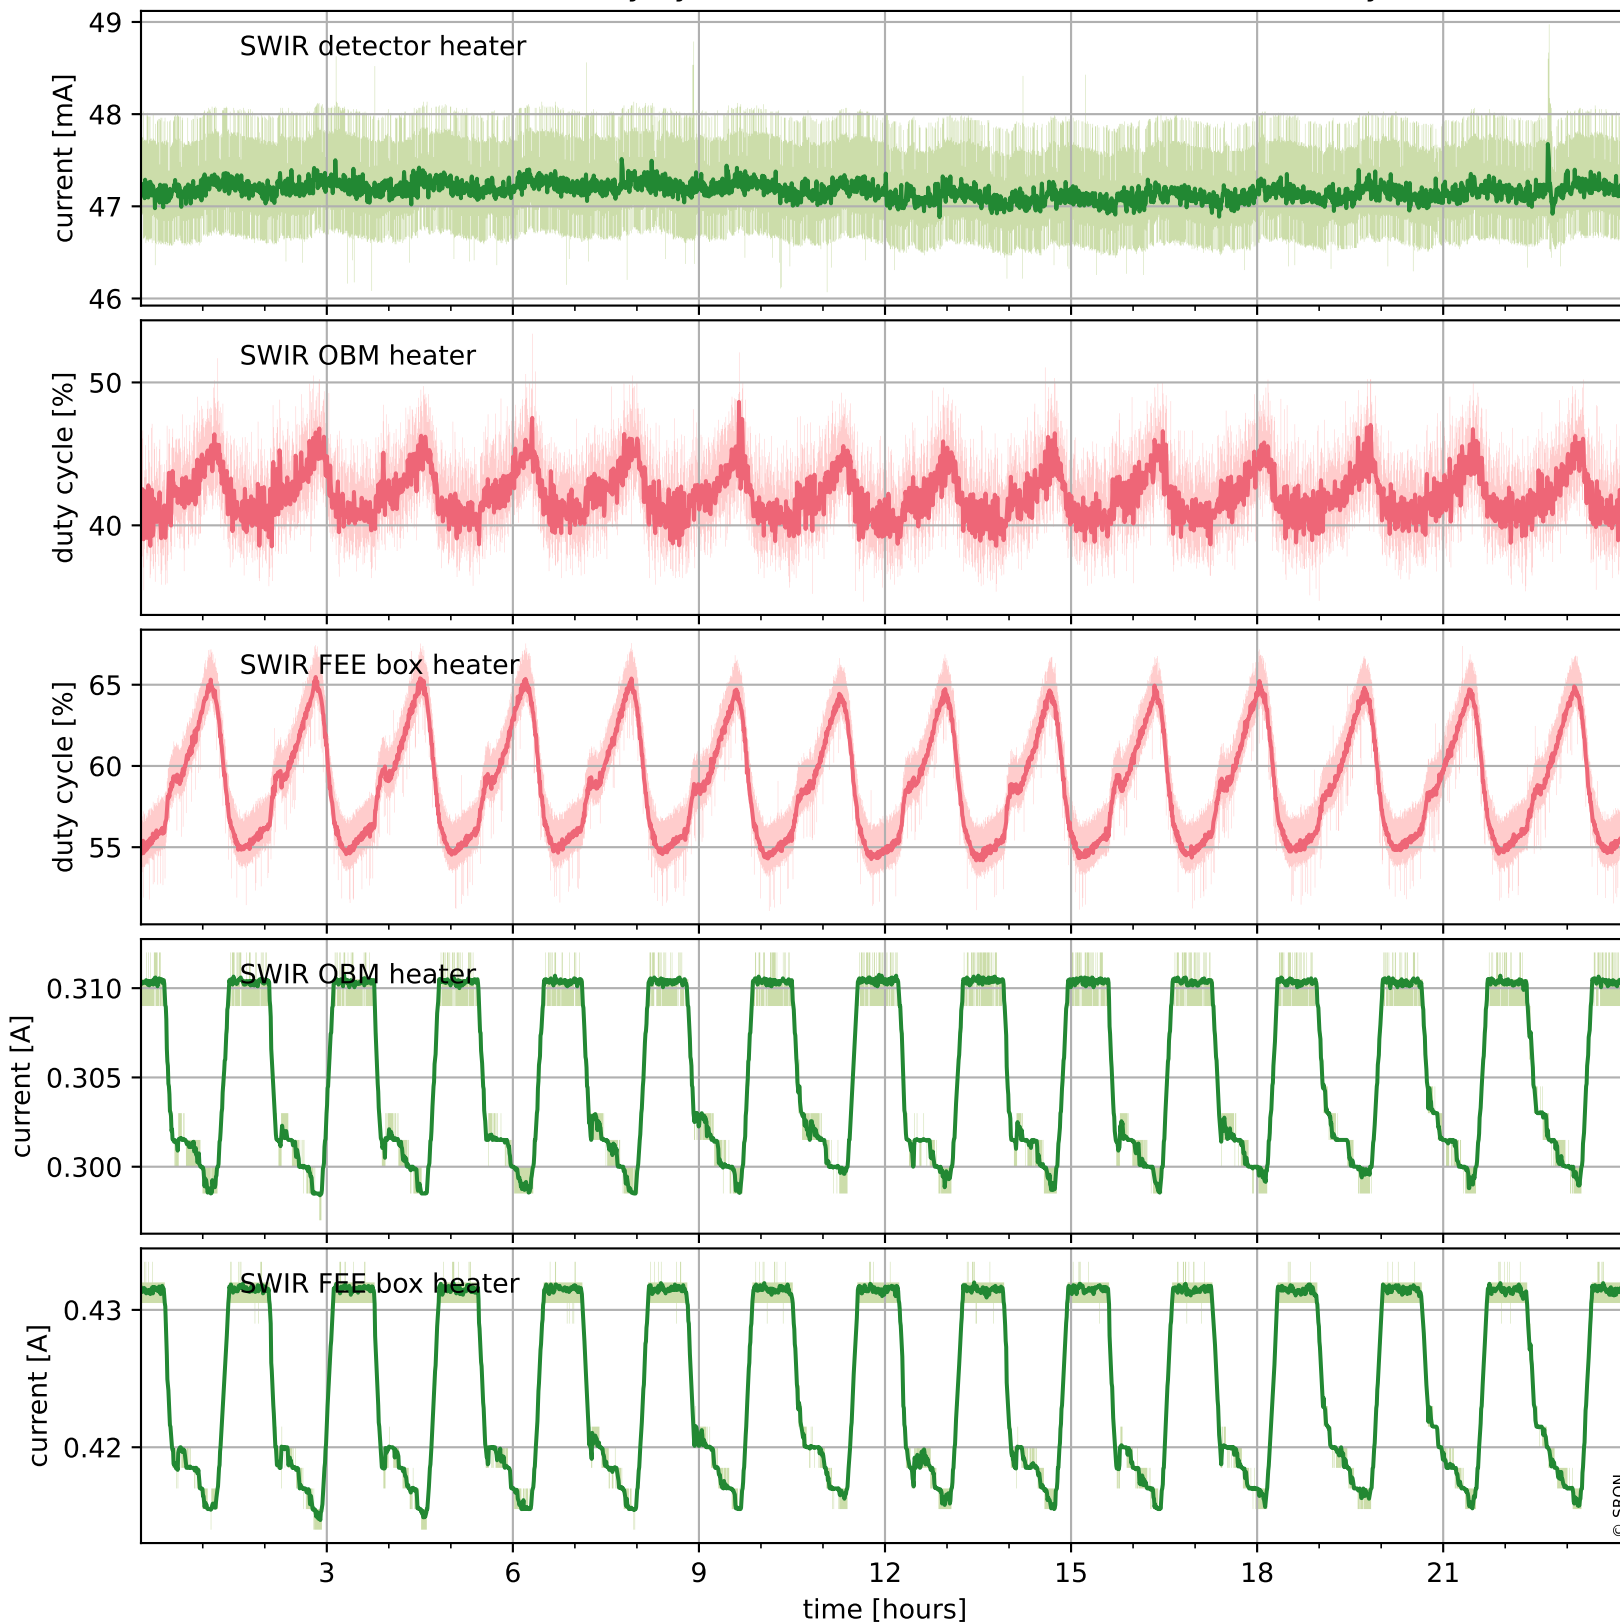

Tropomi SWIR housekeeping data

orbits: [31165, 31178]
coverage: 2023-10-19 / 2023-10-20
created: 2023-10-20T04:21:05+00:00

Temperature of sensors relevant for SWIR (one day)

Tropomi SWIR housekeeping data

orbits: [30694, 31178]
coverage: 2023-09-15 / 2023-10-20
created: 2023-10-20T04:21:06+00:00

Temperature of sensors relevant for SWIR (last month)

Tropomi SWIR housekeeping data

orbits: [31165, 31178]
coverage: 2023-10-19 / 2023-10-20
created: 2023-10-20T04:21:06+00:00

Current and duty cycle of 3 heaters relevant for SWIR (one day)

Tropomi SWIR housekeeping data

orbits: [30694, 31178]
coverage: 2023-09-15 / 2023-10-20
created: 2023-10-20T04:21:07+00:00

Current and duty cycle of 3 heaters relevant for SWIR (last month)