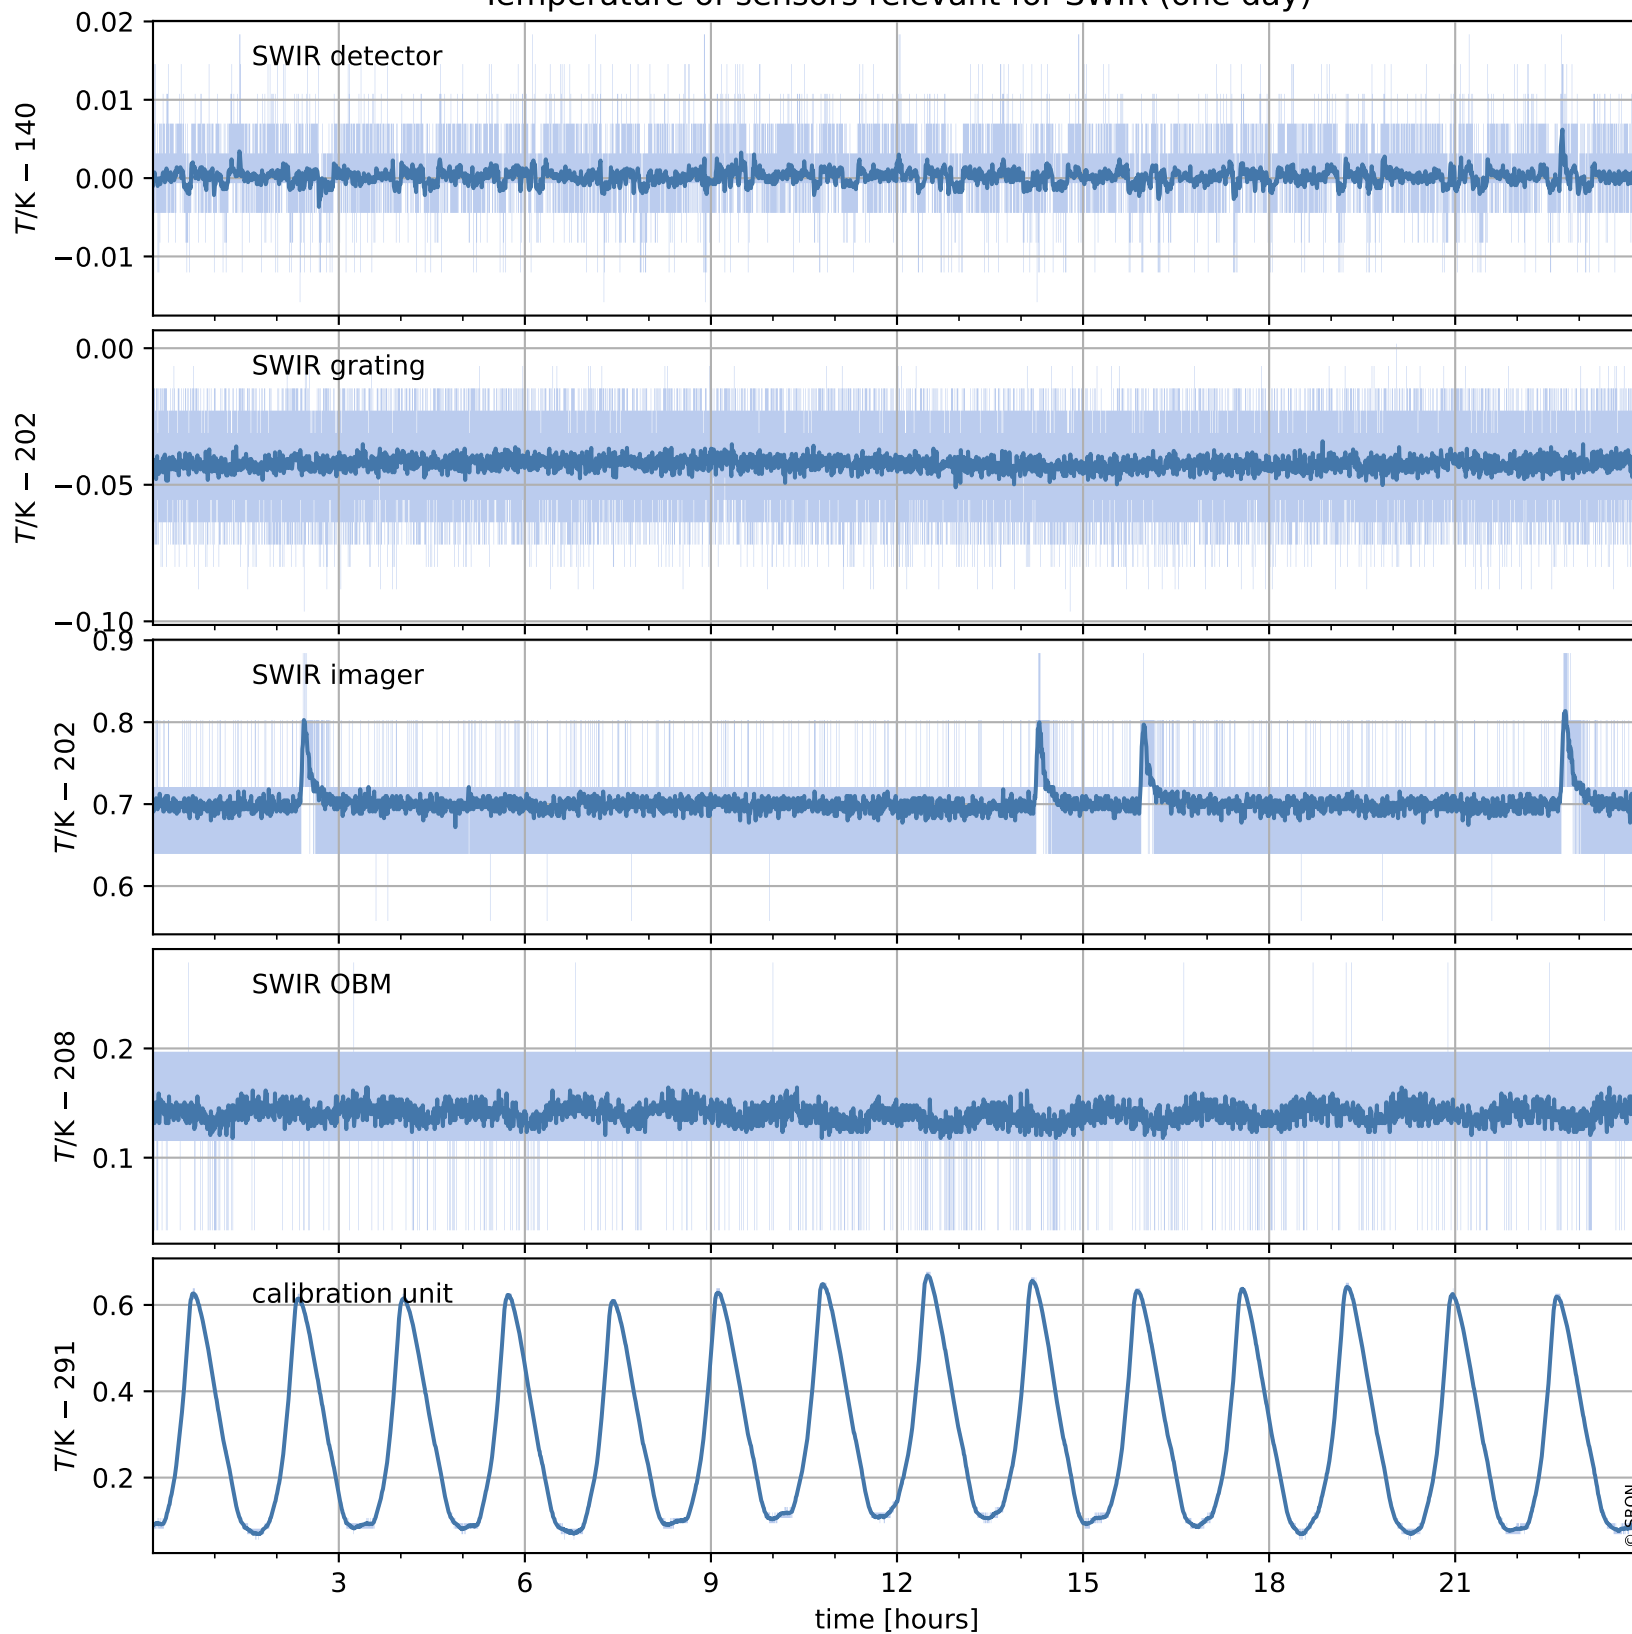

Tropomi SWIR housekeeping data

orbits: [31165, 31178]
coverage: 2023-10-19 / 2023-10-20
created: 2023-10-20T04:21:05+00:00

Temperature of sensors relevant for SWIR (one day)

Tropomi SWIR housekeeping data

orbits: [30694, 31178]
coverage: 2023-09-15 / 2023-10-20
created: 2023-10-20T04:21:06+00:00

Temperature of sensors relevant for SWIR (last month)

Tropomi SWIR housekeeping data

orbits: [31165, 31178]
coverage: 2023-10-19 / 2023-10-20
created: 2023-10-20T04:21:06+00:00

Current and duty cycle of 3 heaters relevant for SWIR (one day)

Tropomi SWIR housekeeping data

orbits: [30694, 31178]
coverage: 2023-09-15 / 2023-10-20
created: 2023-10-20T04:21:07+00:00

Current and duty cycle of 3 heaters relevant for SWIR (last month)