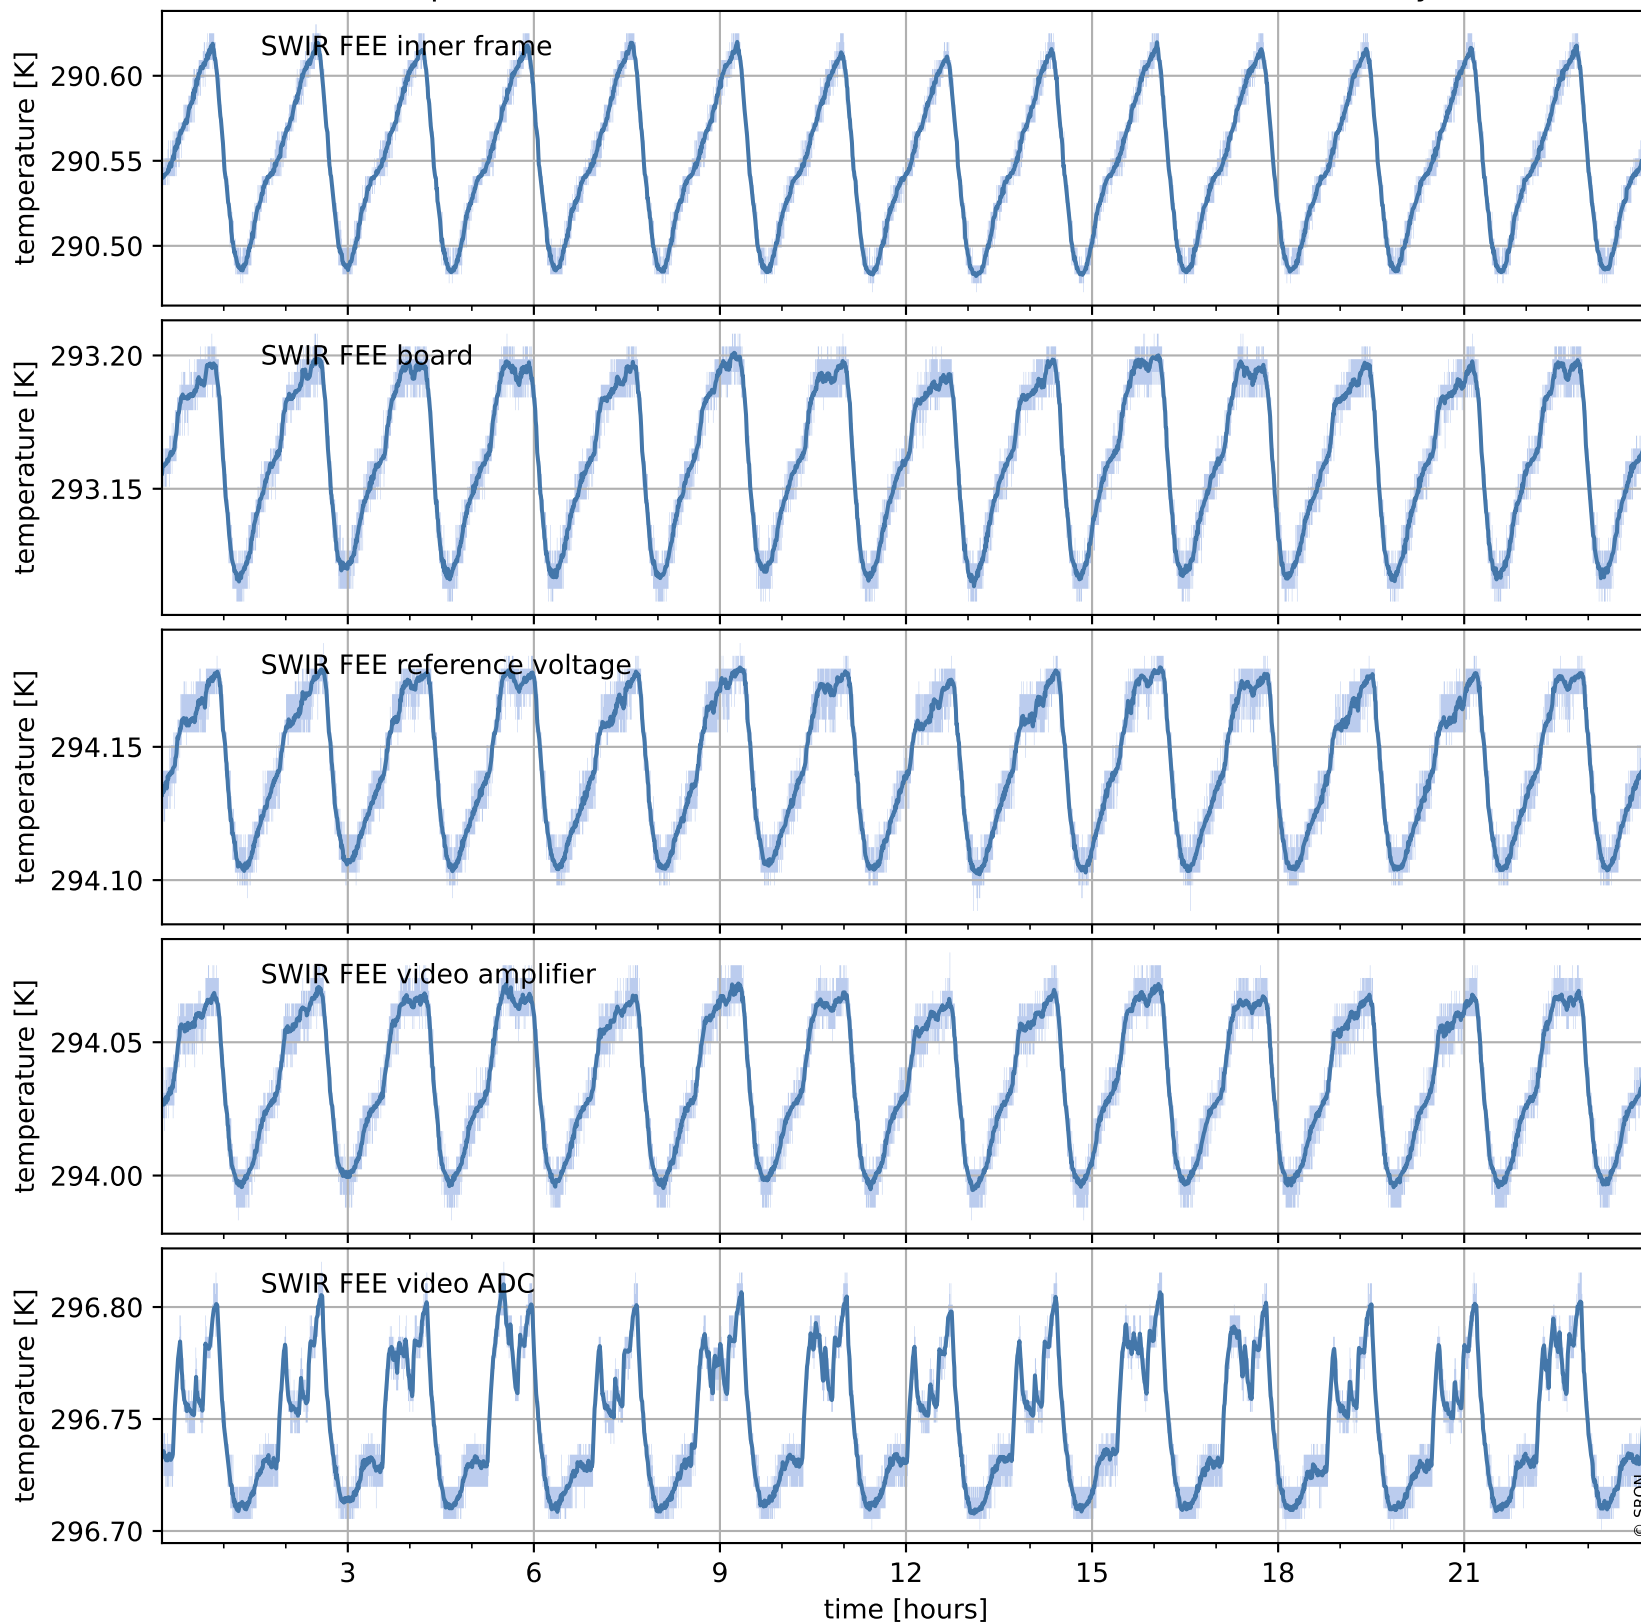

Tropomi SWIR housekeeping data

orbits: [31179, 31192]
coverage: 2023-10-20 / 2023-10-21
created: 2023-10-21T04:21:07+00:00

Temperature of sensors relevant for SWIR (one day)

Tropomi SWIR housekeeping data

orbits: [30708, 31192]
coverage: 2023-09-16 / 2023-10-21
created: 2023-10-21T04:21:07+00:00

Temperature of sensors relevant for SWIR (last month)

Tropomi SWIR housekeeping data

orbits: [31179, 31192]
coverage: 2023-10-20 / 2023-10-21
created: 2023-10-21T04:21:08+00:00

Current and duty cycle of 3 heaters relevant for SWIR (one day)

Tropomi SWIR housekeeping data

orbits: [30708, 31192]
coverage: 2023-09-16 / 2023-10-21
created: 2023-10-21T04:21:08+00:00

Current and duty cycle of 3 heaters relevant for SWIR (last month)

Tropomi SWIR housekeeping data

orbits: [31179, 31192]
coverage: 2023-10-20 / 2023-10-21
created: 2023-10-21T04:21:08+00:00

Temperature of sensors at the SWIR front-end electronics (one day)

Tropomi SWIR housekeeping data