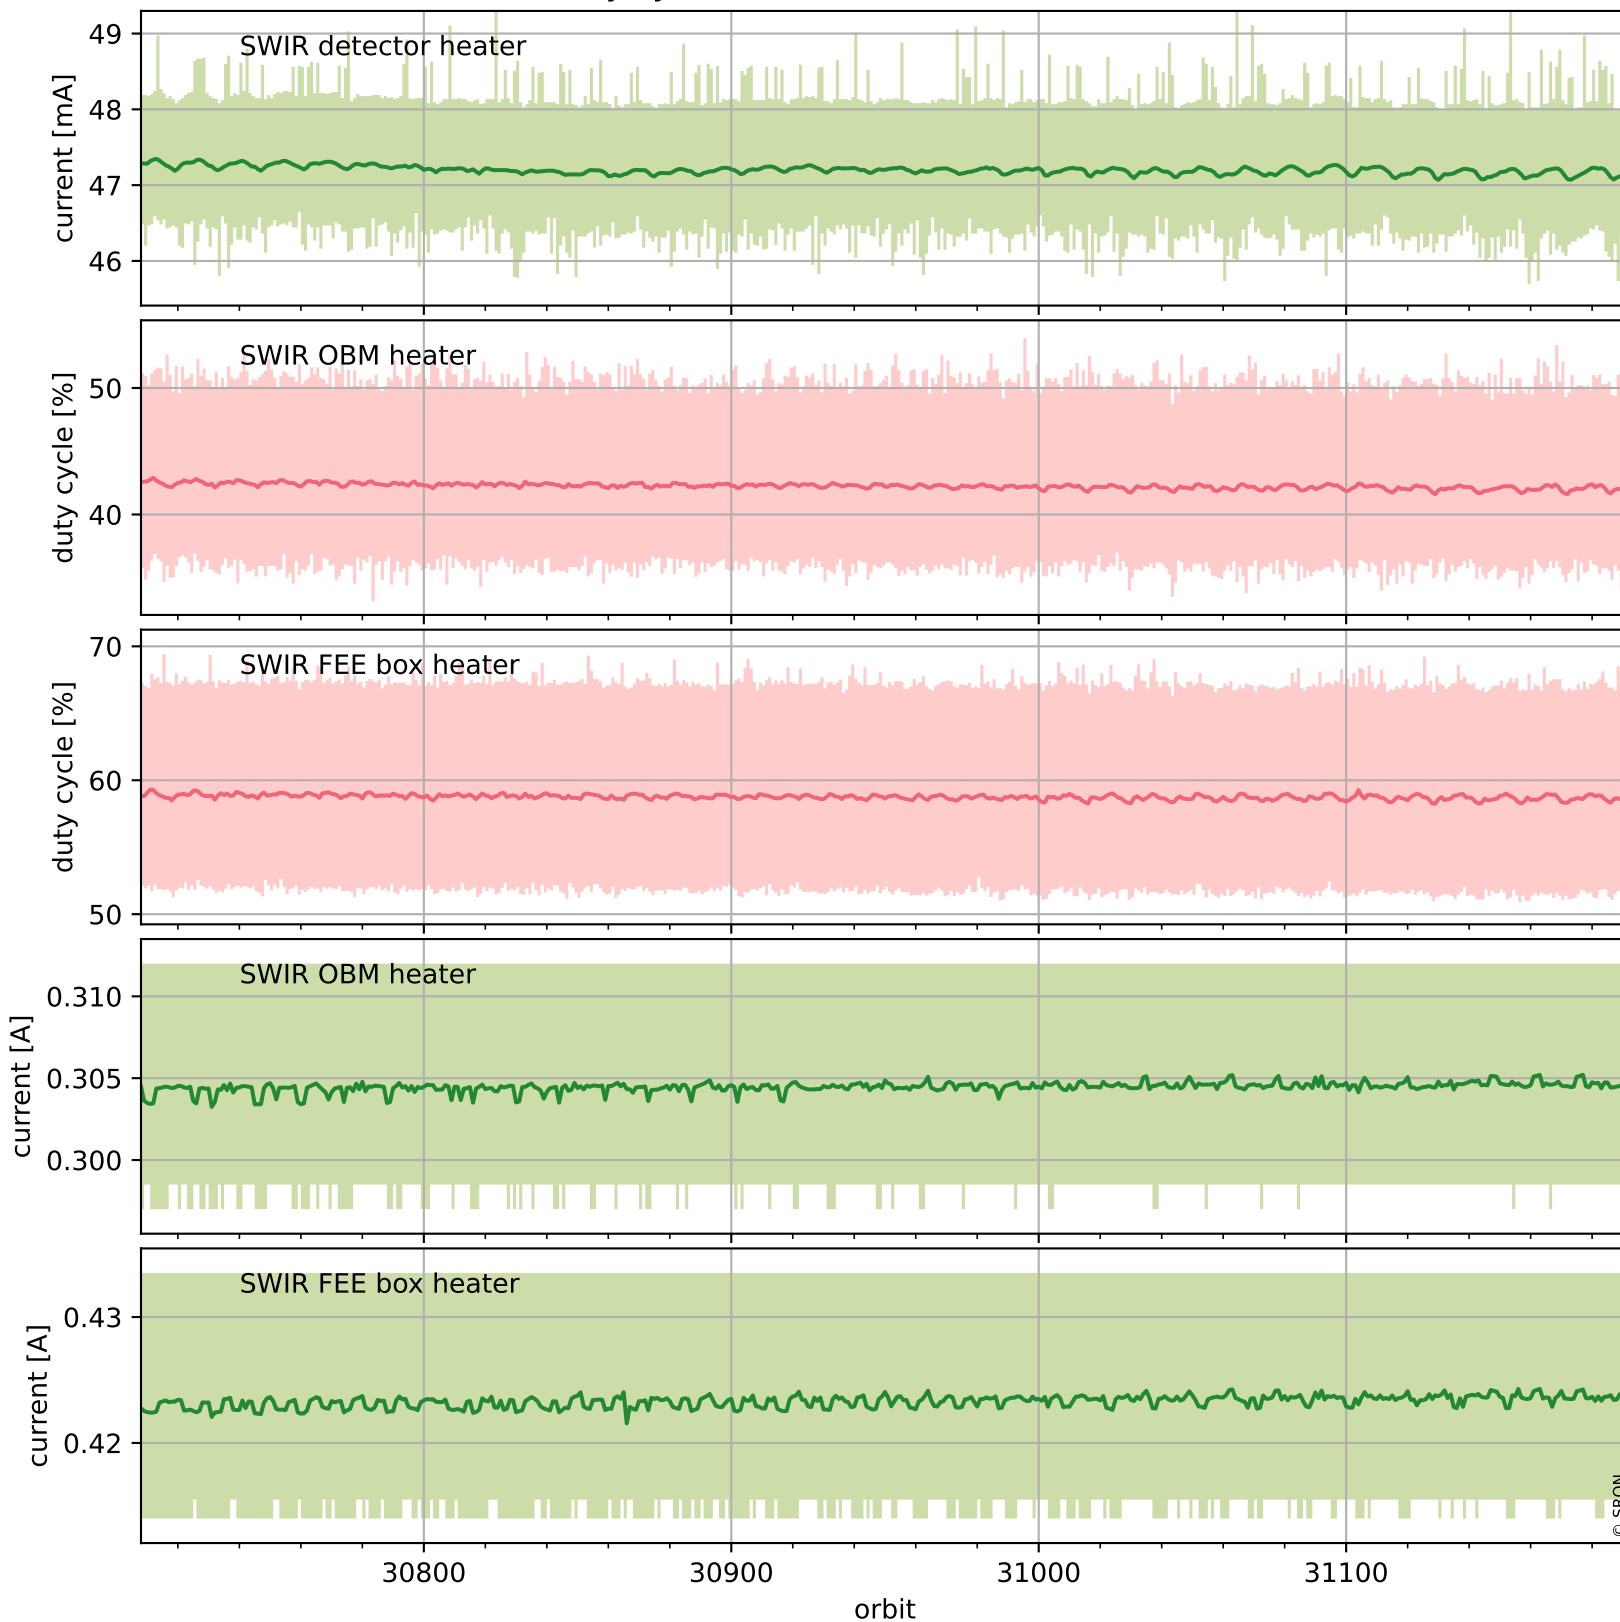

Tropomi SWIR housekeeping data

orbits: [31179, 31192]
coverage: 2023-10-20 / 2023-10-21
created: 2023-10-21T04:21:07+00:00

Temperature of sensors relevant for SWIR (one day)

Tropomi SWIR housekeeping data

orbits: [30708, 31192]
coverage: 2023-09-16 / 2023-10-21
created: 2023-10-21T04:21:07+00:00

Temperature of sensors relevant for SWIR (last month)

Tropomi SWIR housekeeping data

orbits: [31179, 31192]
coverage: 2023-10-20 / 2023-10-21
created: 2023-10-21T04:21:08+00:00

Current and duty cycle of 3 heaters relevant for SWIR (one day)

Tropomi SWIR housekeeping data

orbits: [30708, 31192]
coverage: 2023-09-16 / 2023-10-21
created: 2023-10-21T04:21:08+00:00

Current and duty cycle of 3 heaters relevant for SWIR (last month)

Tropomi SWIR housekeeping data

orbits: [31179, 31192]
coverage: 2023-10-20 / 2023-10-21
created: 2023-10-21T04:21:08+00:00

Temperature of sensors at the SWIR front-end electronics (one day)

Tropomi SWIR housekeeping data