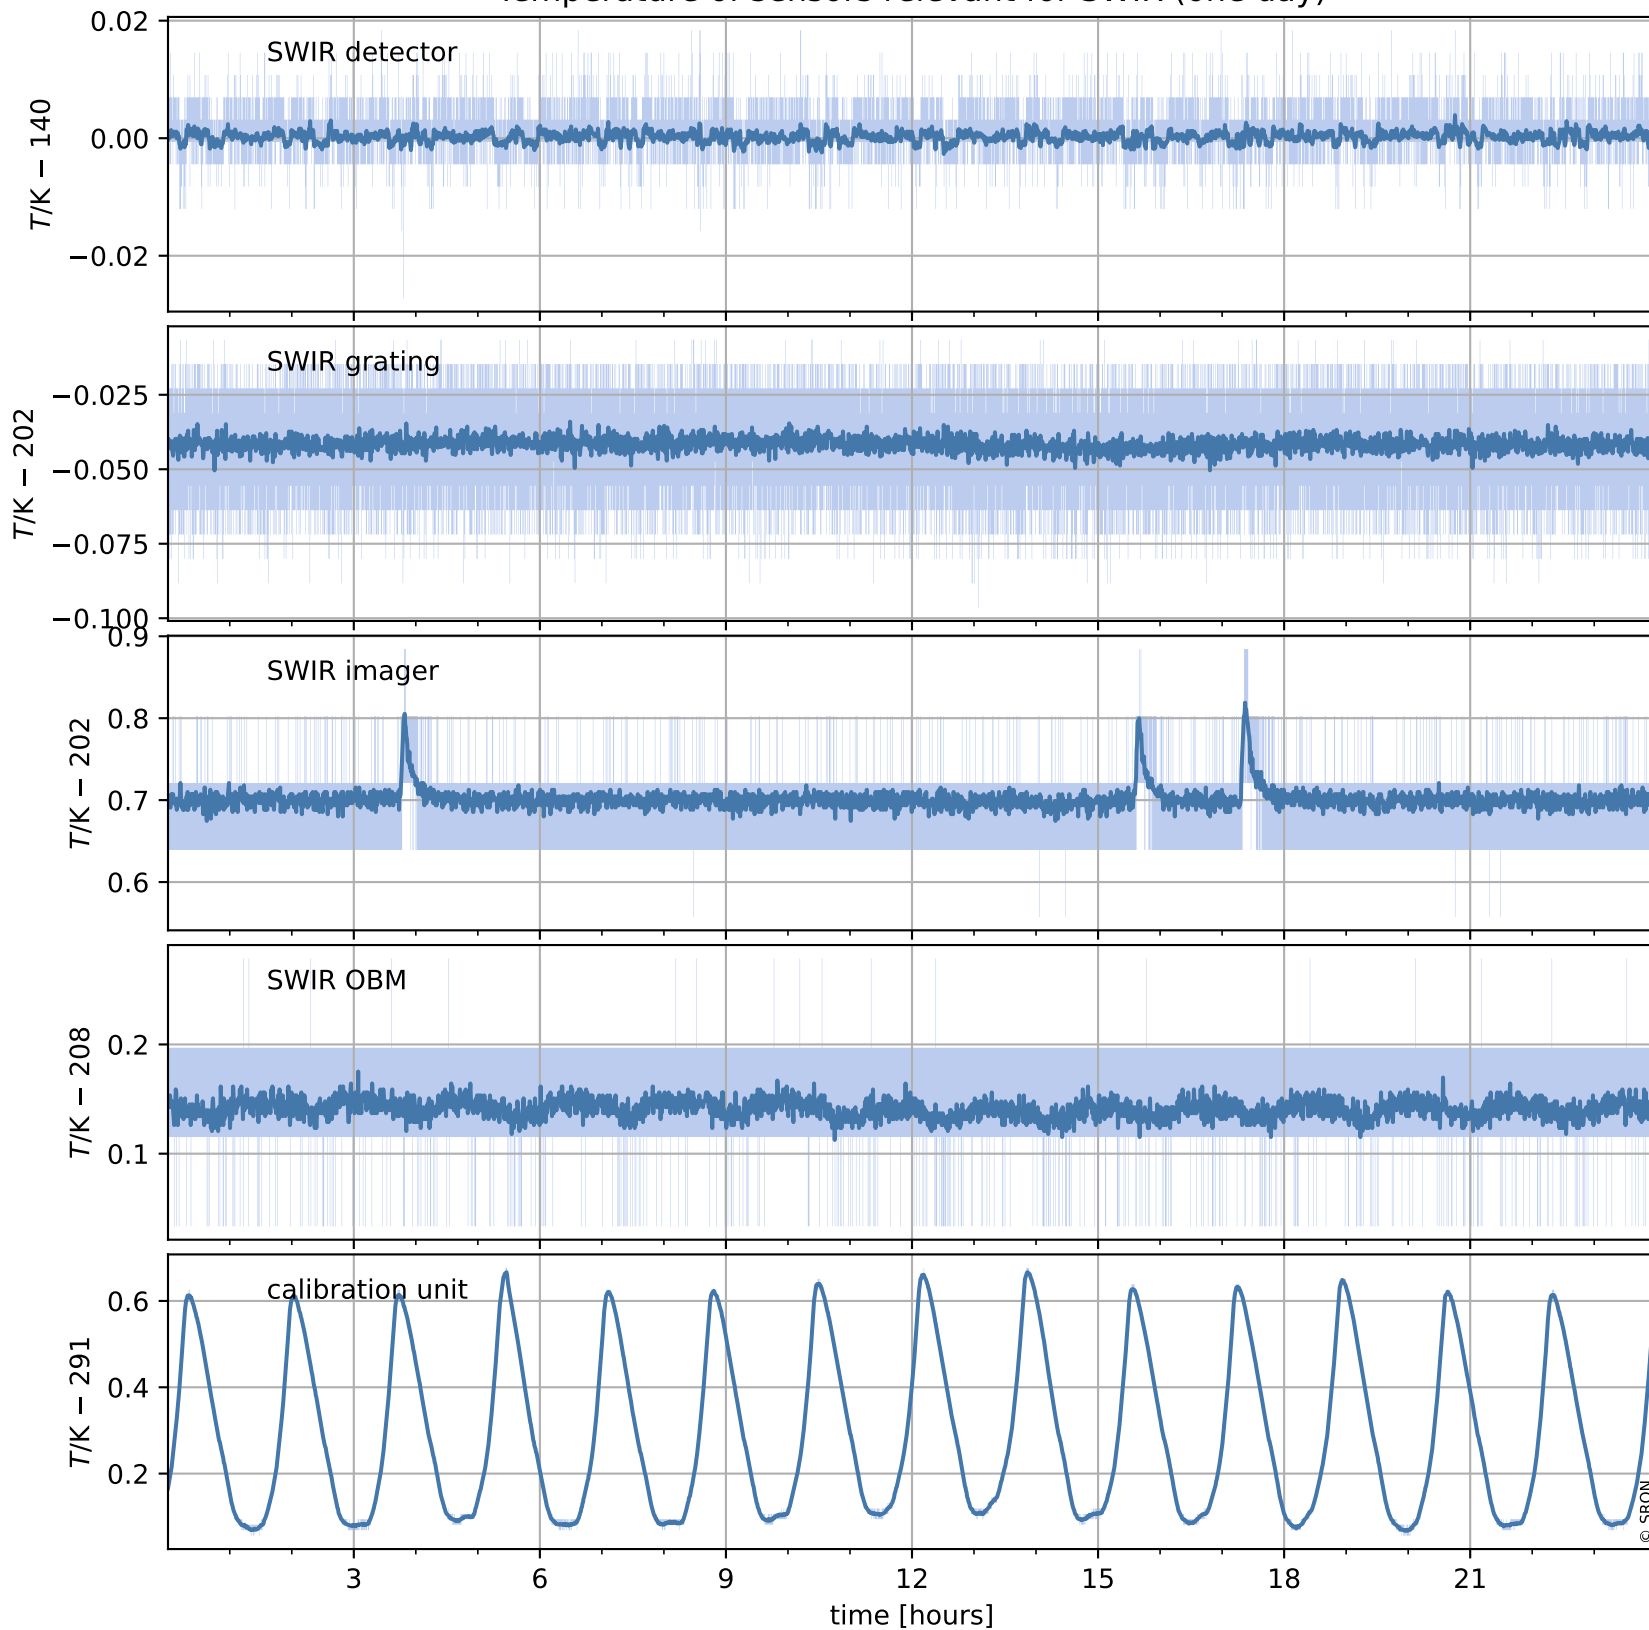

Tropomi SWIR housekeeping data

orbits: [31179, 31192]
coverage: 2023-10-20 / 2023-10-21
created: 2023-10-21T04:21:07+00:00

Temperature of sensors relevant for SWIR (one day)

Tropomi SWIR housekeeping data

orbits: [30708, 31192]
coverage: 2023-09-16 / 2023-10-21
created: 2023-10-21T04:21:07+00:00

Temperature of sensors relevant for SWIR (last month)

Tropomi SWIR housekeeping data

orbits: [31179, 31192]
coverage: 2023-10-20 / 2023-10-21
created: 2023-10-21T04:21:08+00:00