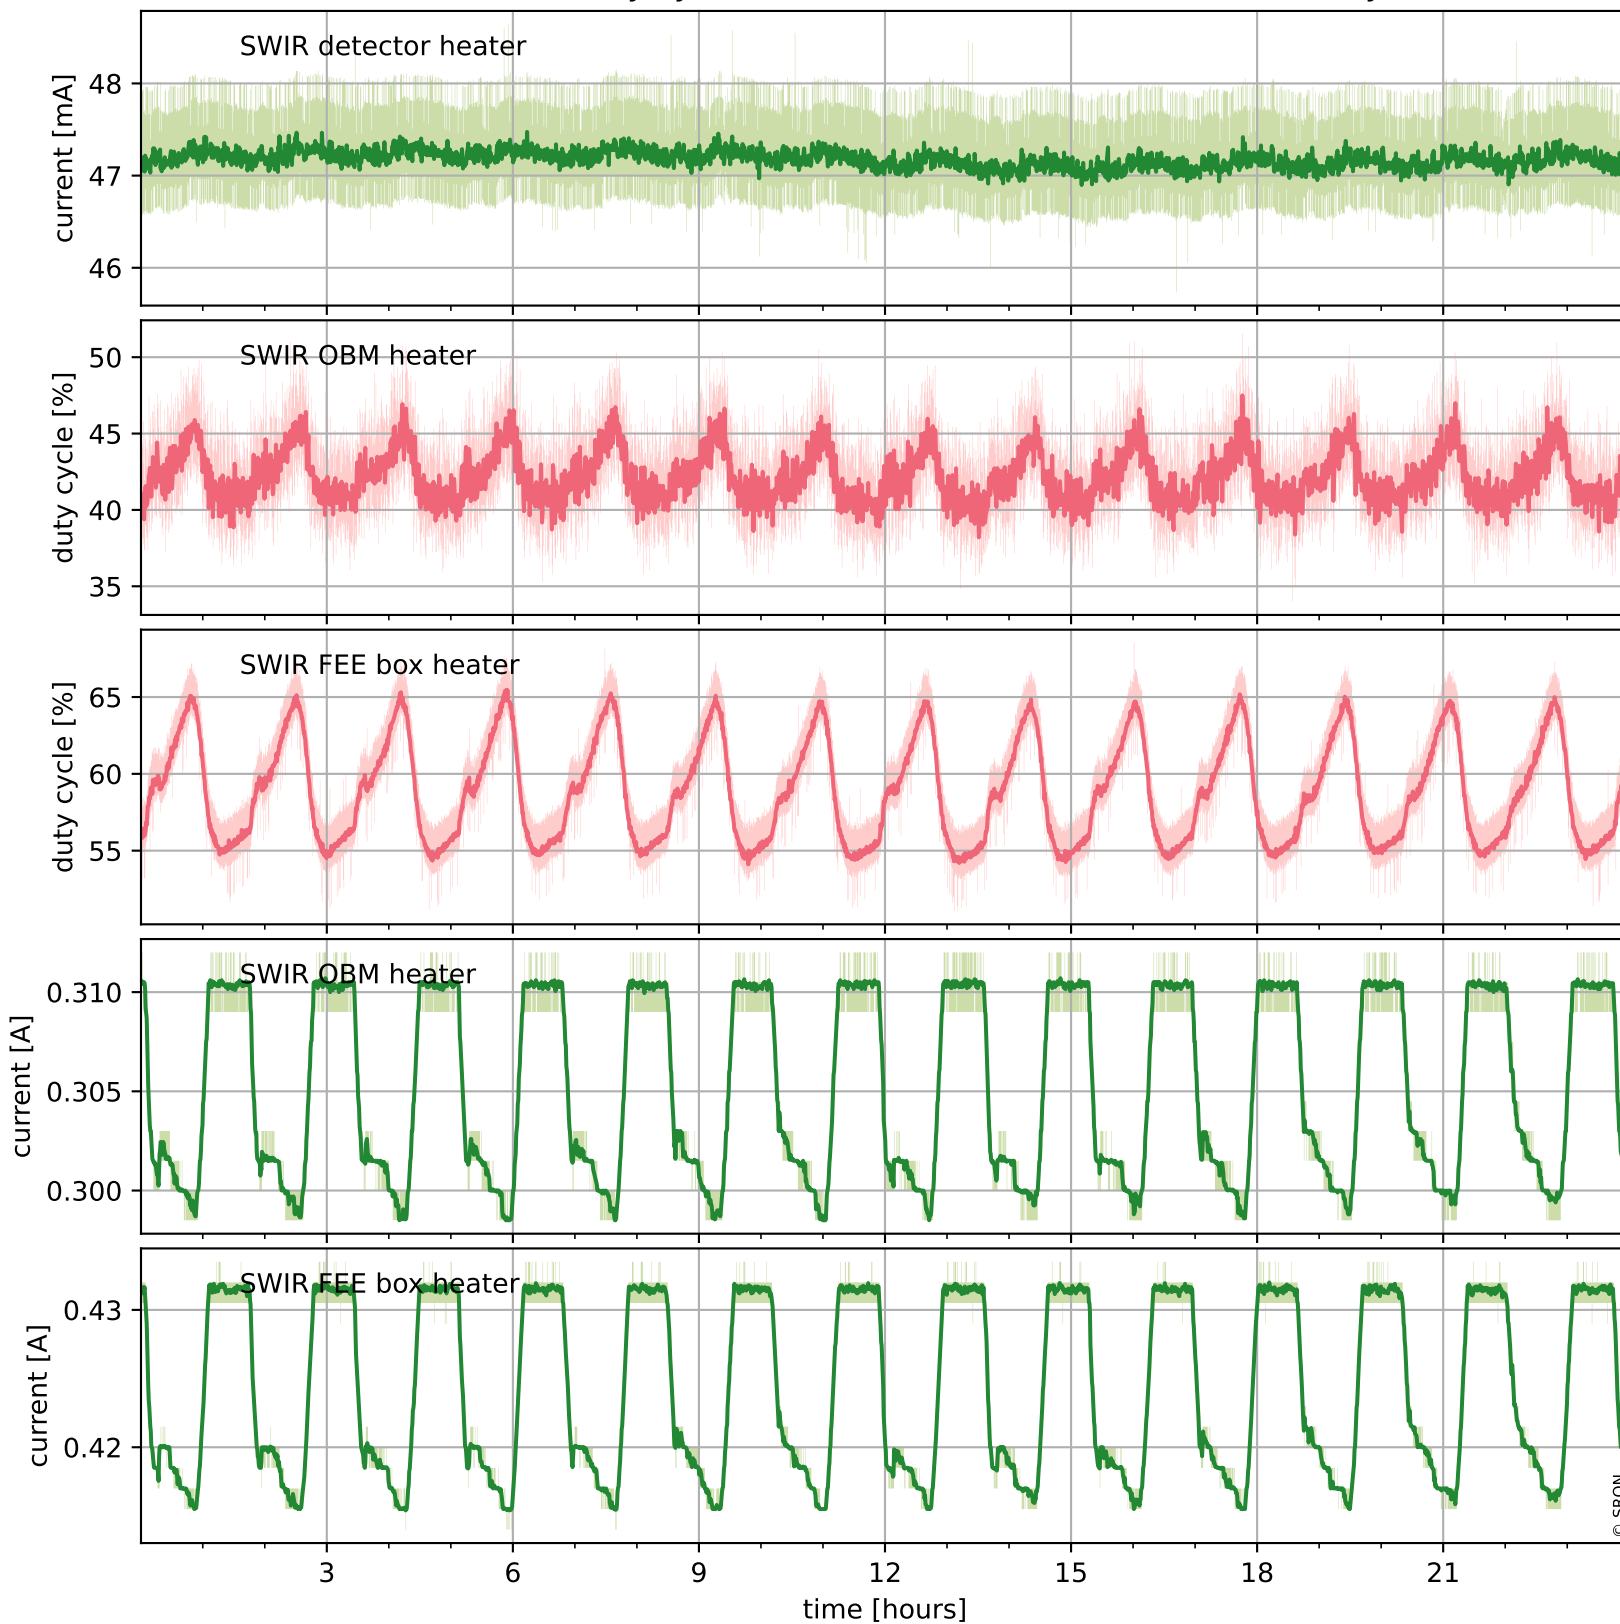

Tropomi SWIR housekeeping data

orbits: [31179, 31192]
coverage: 2023-10-20 / 2023-10-21
created: 2023-10-21T04:21:07+00:00

Temperature of sensors relevant for SWIR (one day)

Tropomi SWIR housekeeping data

orbits: [30708, 31192]
coverage: 2023-09-16 / 2023-10-21
created: 2023-10-21T04:21:07+00:00

Temperature of sensors relevant for SWIR (last month)

Tropomi SWIR housekeeping data

orbits: [31179, 31192]
coverage: 2023-10-20 / 2023-10-21
created: 2023-10-21T04:21:08+00:00

Current and duty cycle of 3 heaters relevant for SWIR (one day)

Tropomi SWIR housekeeping data

orbits: [30708, 31192]
coverage: 2023-09-16 / 2023-10-21
created: 2023-10-21T04:21:08+00:00

Current and duty cycle of 3 heaters relevant for SWIR (last month)

Tropomi SWIR housekeeping data

orbits: [31179, 31192]
coverage: 2023-10-20 / 2023-10-21
created: 2023-10-21T04:21:08+00:00

Temperature of sensors at the SWIR front-end electronics (one day)

Tropomi SWIR housekeeping data