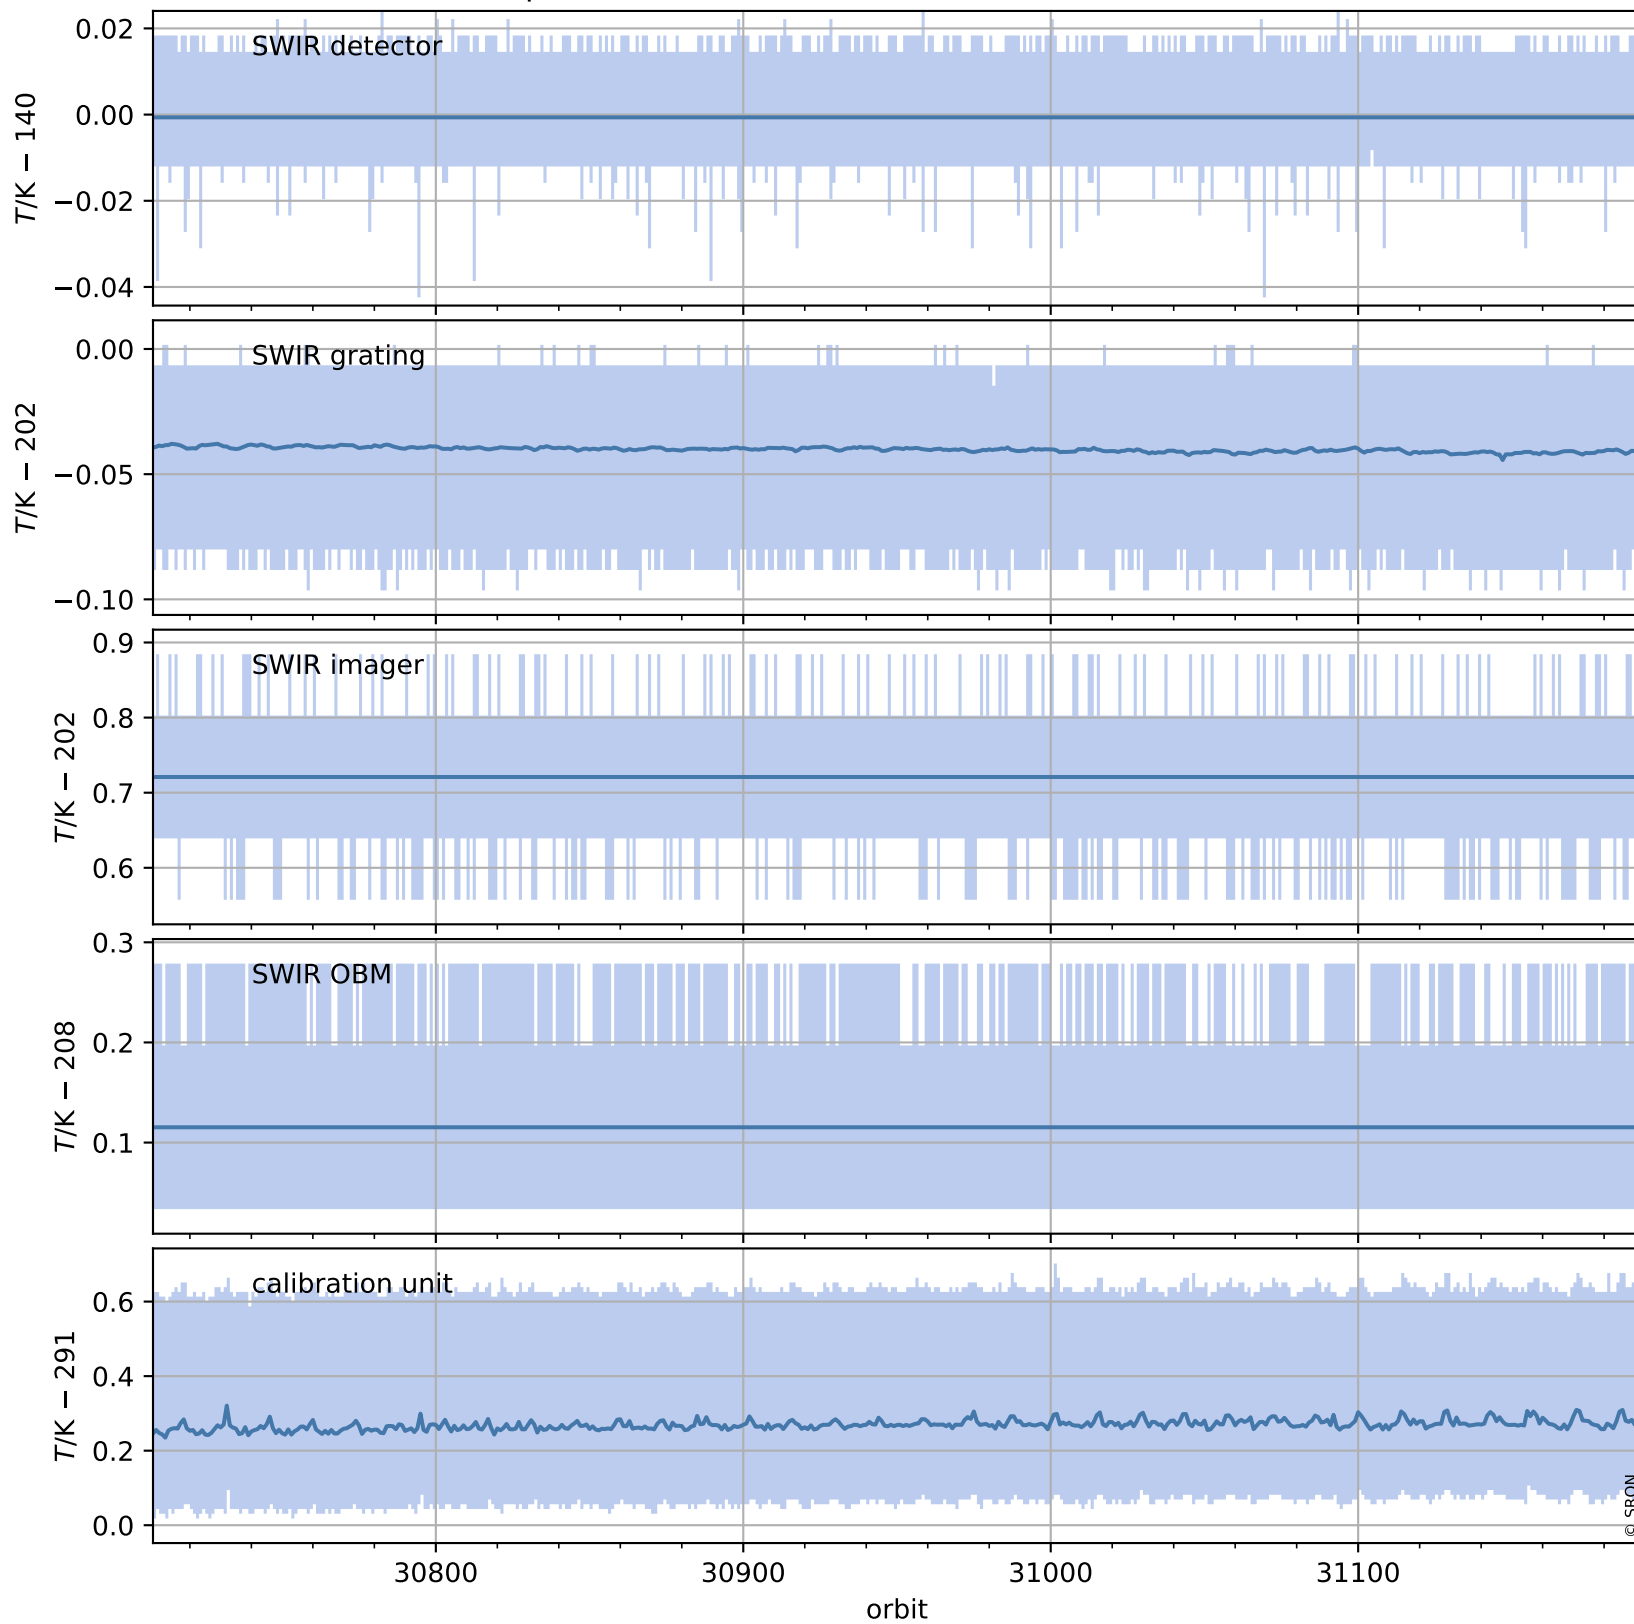

Tropomi SWIR housekeeping data

orbits: [31179, 31192]
coverage: 2023-10-20 / 2023-10-21
created: 2023-10-21T04:21:07+00:00

Temperature of sensors relevant for SWIR (one day)

Tropomi SWIR housekeeping data

orbits: [30708, 31192]
coverage: 2023-09-16 / 2023-10-21
created: 2023-10-21T04:21:07+00:00

Temperature of sensors relevant for SWIR (last month)

Tropomi SWIR housekeeping data

orbits: [31179, 31192]
coverage: 2023-10-20 / 2023-10-21
created: 2023-10-21T04:21:08+00:00

Current and duty cycle of 3 heaters relevant for SWIR (one day)

Tropomi SWIR housekeeping data

orbits: [30708, 31192]
coverage: 2023-09-16 / 2023-10-21
created: 2023-10-21T04:21:08+00:00

Current and duty cycle of 3 heaters relevant for SWIR (last month)

Tropomi SWIR housekeeping data

orbits: [31179, 31192]
coverage: 2023-10-20 / 2023-10-21
created: 2023-10-21T04:21:08+00:00

Temperature of sensors at the SWIR front-end electronics (one day)

Tropomi SWIR housekeeping data