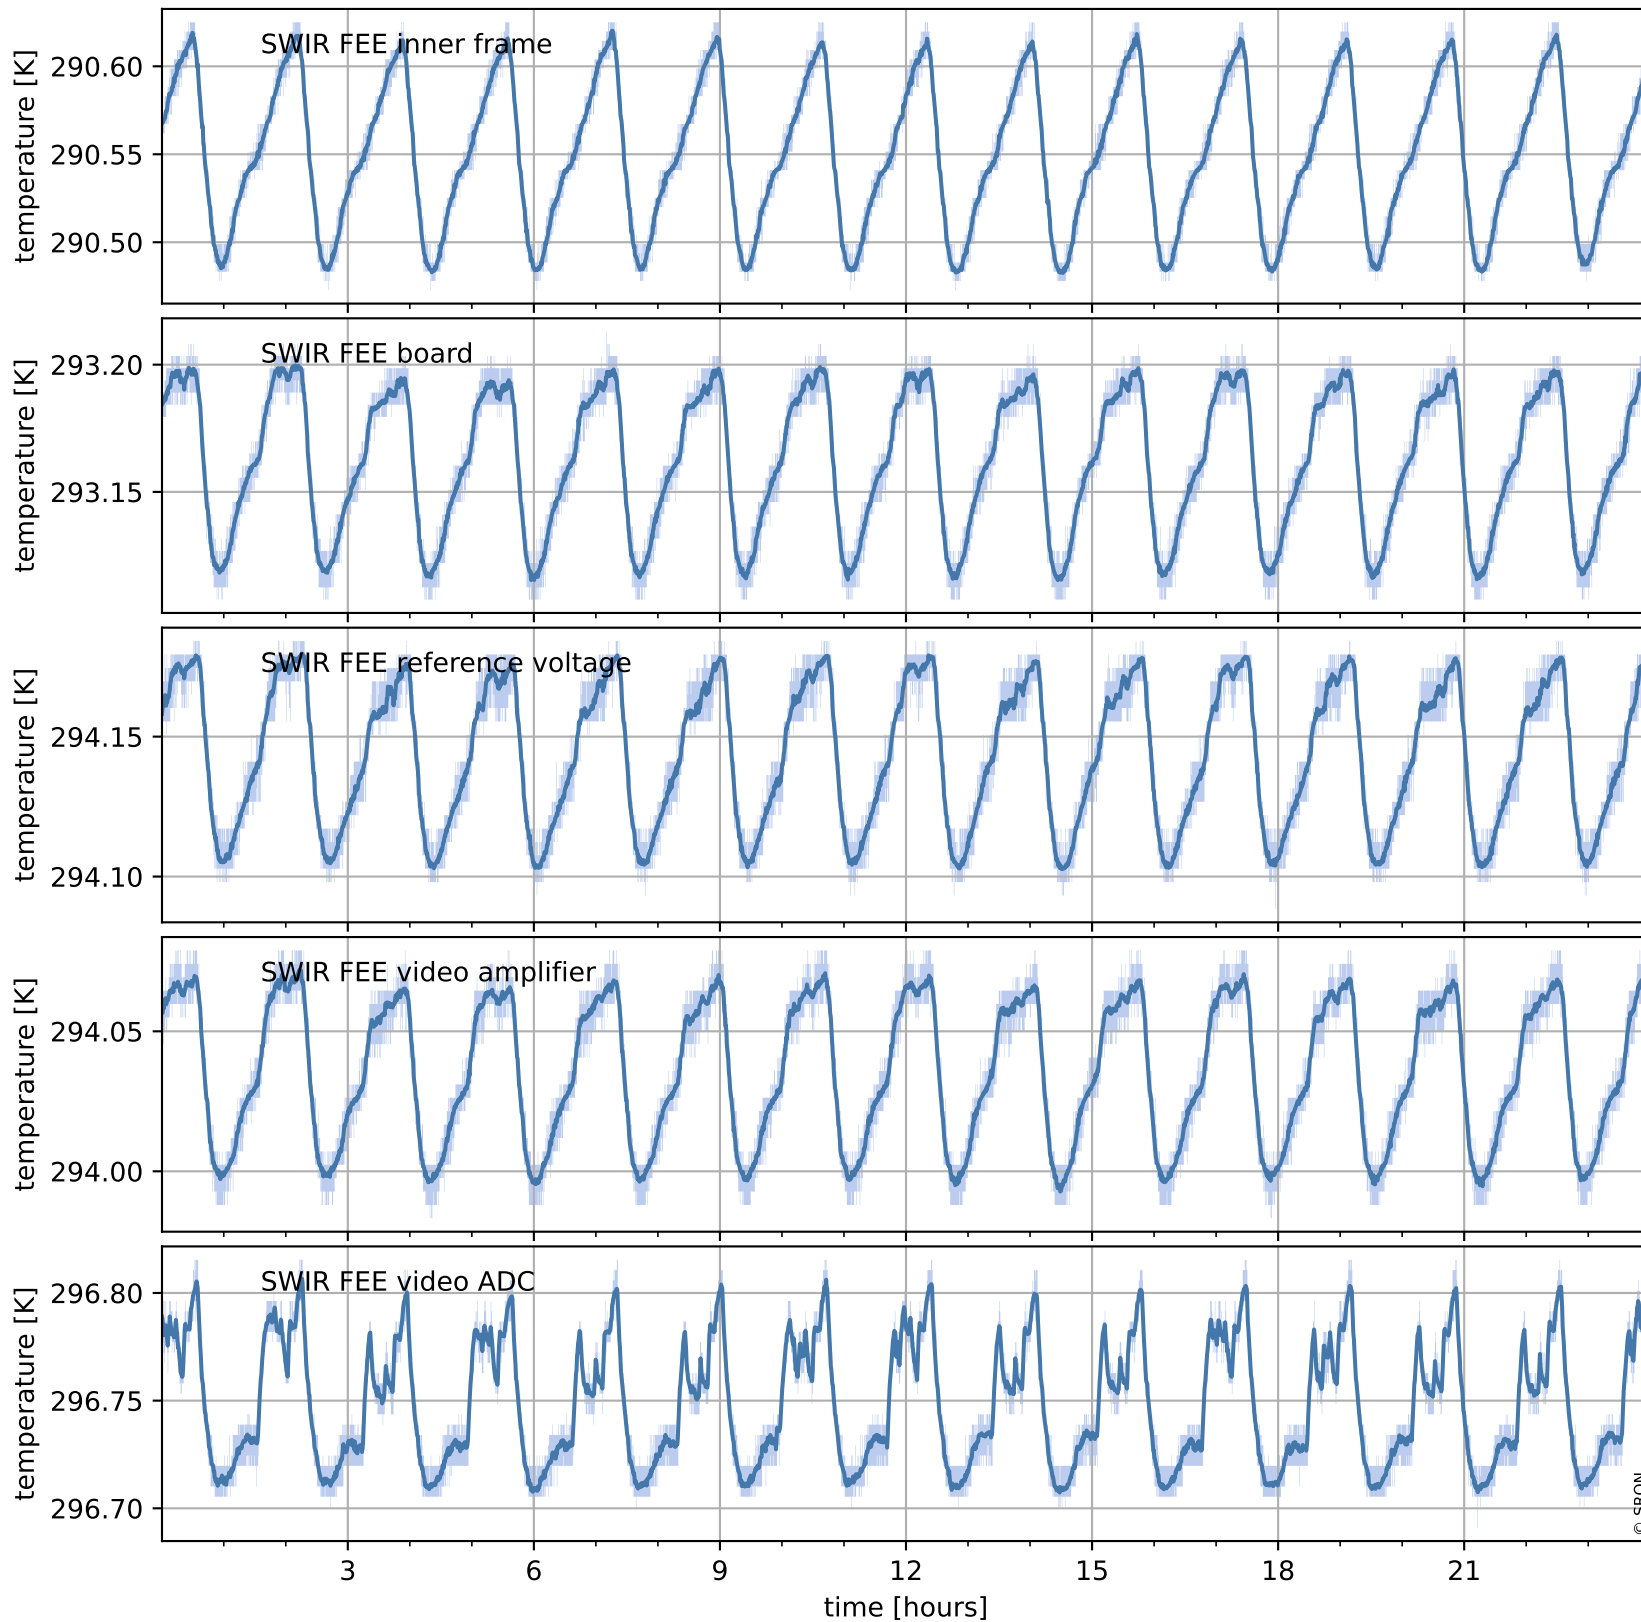

Tropomi SWIR housekeeping data

orbits: [31193, 31207]
coverage: 2023-10-21 / 2023-10-22
created: 2023-10-22T14:21:03+00:00

Temperature of sensors relevant for SWIR (one day)

Tropomi SWIR housekeeping data

orbits: [30723, 31207]
coverage: 2023-09-17 / 2023-10-22
created: 2023-10-22T14:21:03+00:00

Temperature of sensors relevant for SWIR (last month)

Tropomi SWIR housekeeping data

orbits: [31193, 31207]
coverage: 2023-10-21 / 2023-10-22
created: 2023-10-22T14:21:04+00:00

Current and duty cycle of 3 heaters relevant for SWIR (one day)

Tropomi SWIR housekeeping data

orbits: [30723, 31207]
coverage: 2023-09-17 / 2023-10-22
created: 2023-10-22T14:21:04+00:00

Current and duty cycle of 3 heaters relevant for SWIR (last month)

Tropomi SWIR housekeeping data

orbits: [31193, 31207]
coverage: 2023-10-21 / 2023-10-22
created: 2023-10-22T14:21:05+00:00

Temperature of sensors at the SWIR front-end electronics (one day)

Tropomi SWIR housekeeping data