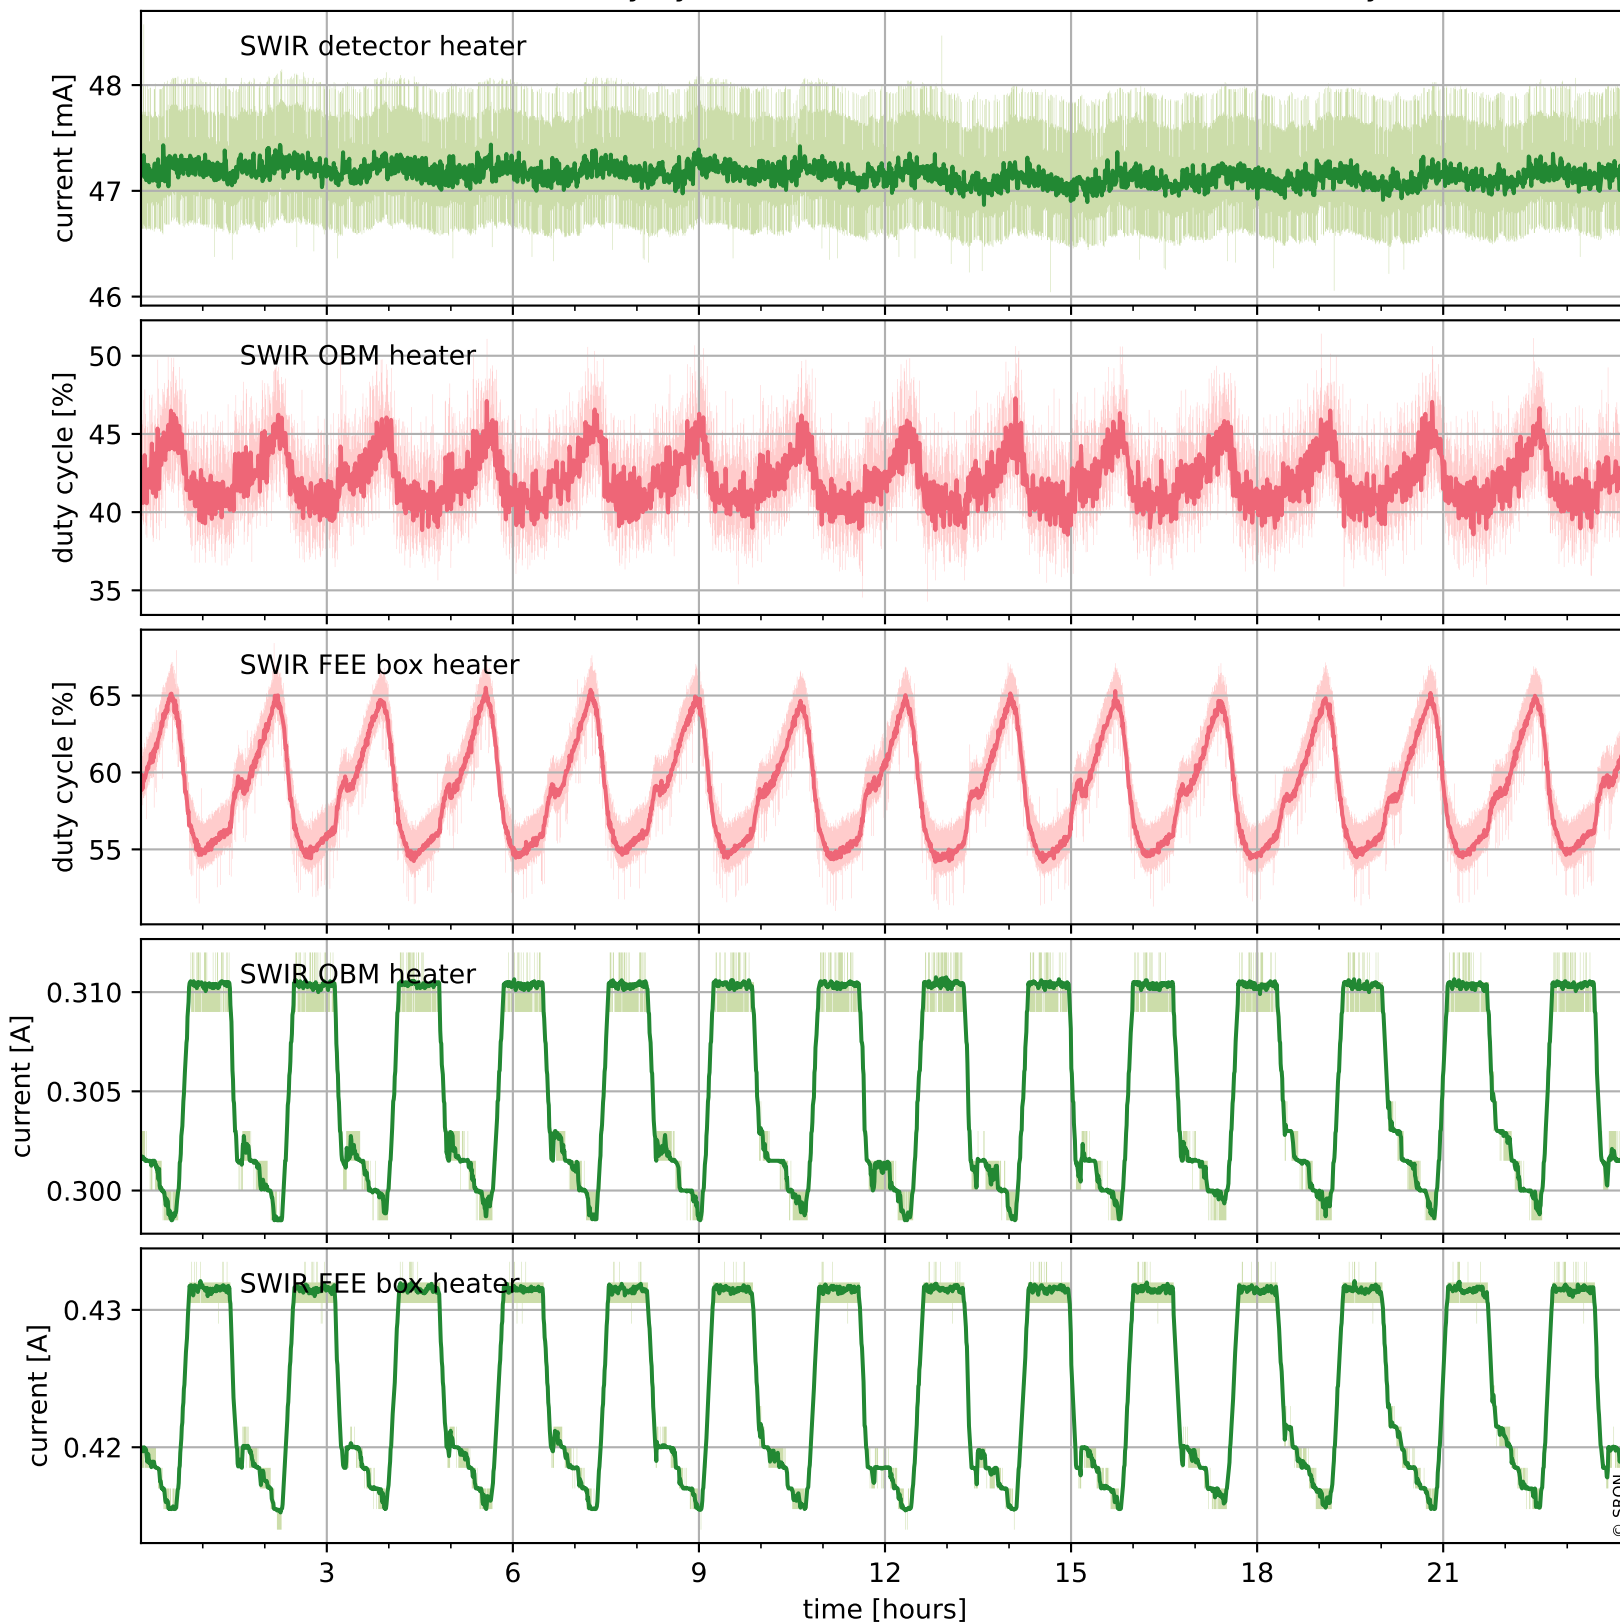

Tropomi SWIR housekeeping data

orbits: [31193, 31207]
coverage: 2023-10-21 / 2023-10-22
created: 2023-10-22T14:21:03+00:00

Temperature of sensors relevant for SWIR (one day)

Tropomi SWIR housekeeping data

orbits: [30723, 31207]
coverage: 2023-09-17 / 2023-10-22
created: 2023-10-22T14:21:03+00:00

Temperature of sensors relevant for SWIR (last month)

Tropomi SWIR housekeeping data

orbits: [31193, 31207]
coverage: 2023-10-21 / 2023-10-22
created: 2023-10-22T14:21:04+00:00

Current and duty cycle of 3 heaters relevant for SWIR (one day)

Tropomi SWIR housekeeping data

orbits: [30723, 31207]
coverage: 2023-09-17 / 2023-10-22
created: 2023-10-22T14:21:04+00:00

Current and duty cycle of 3 heaters relevant for SWIR (last month)

Tropomi SWIR housekeeping data

orbits: [31193, 31207]
coverage: 2023-10-21 / 2023-10-22
created: 2023-10-22T14:21:05+00:00

Temperature of sensors at the SWIR front-end electronics (one day)

Tropomi SWIR housekeeping data