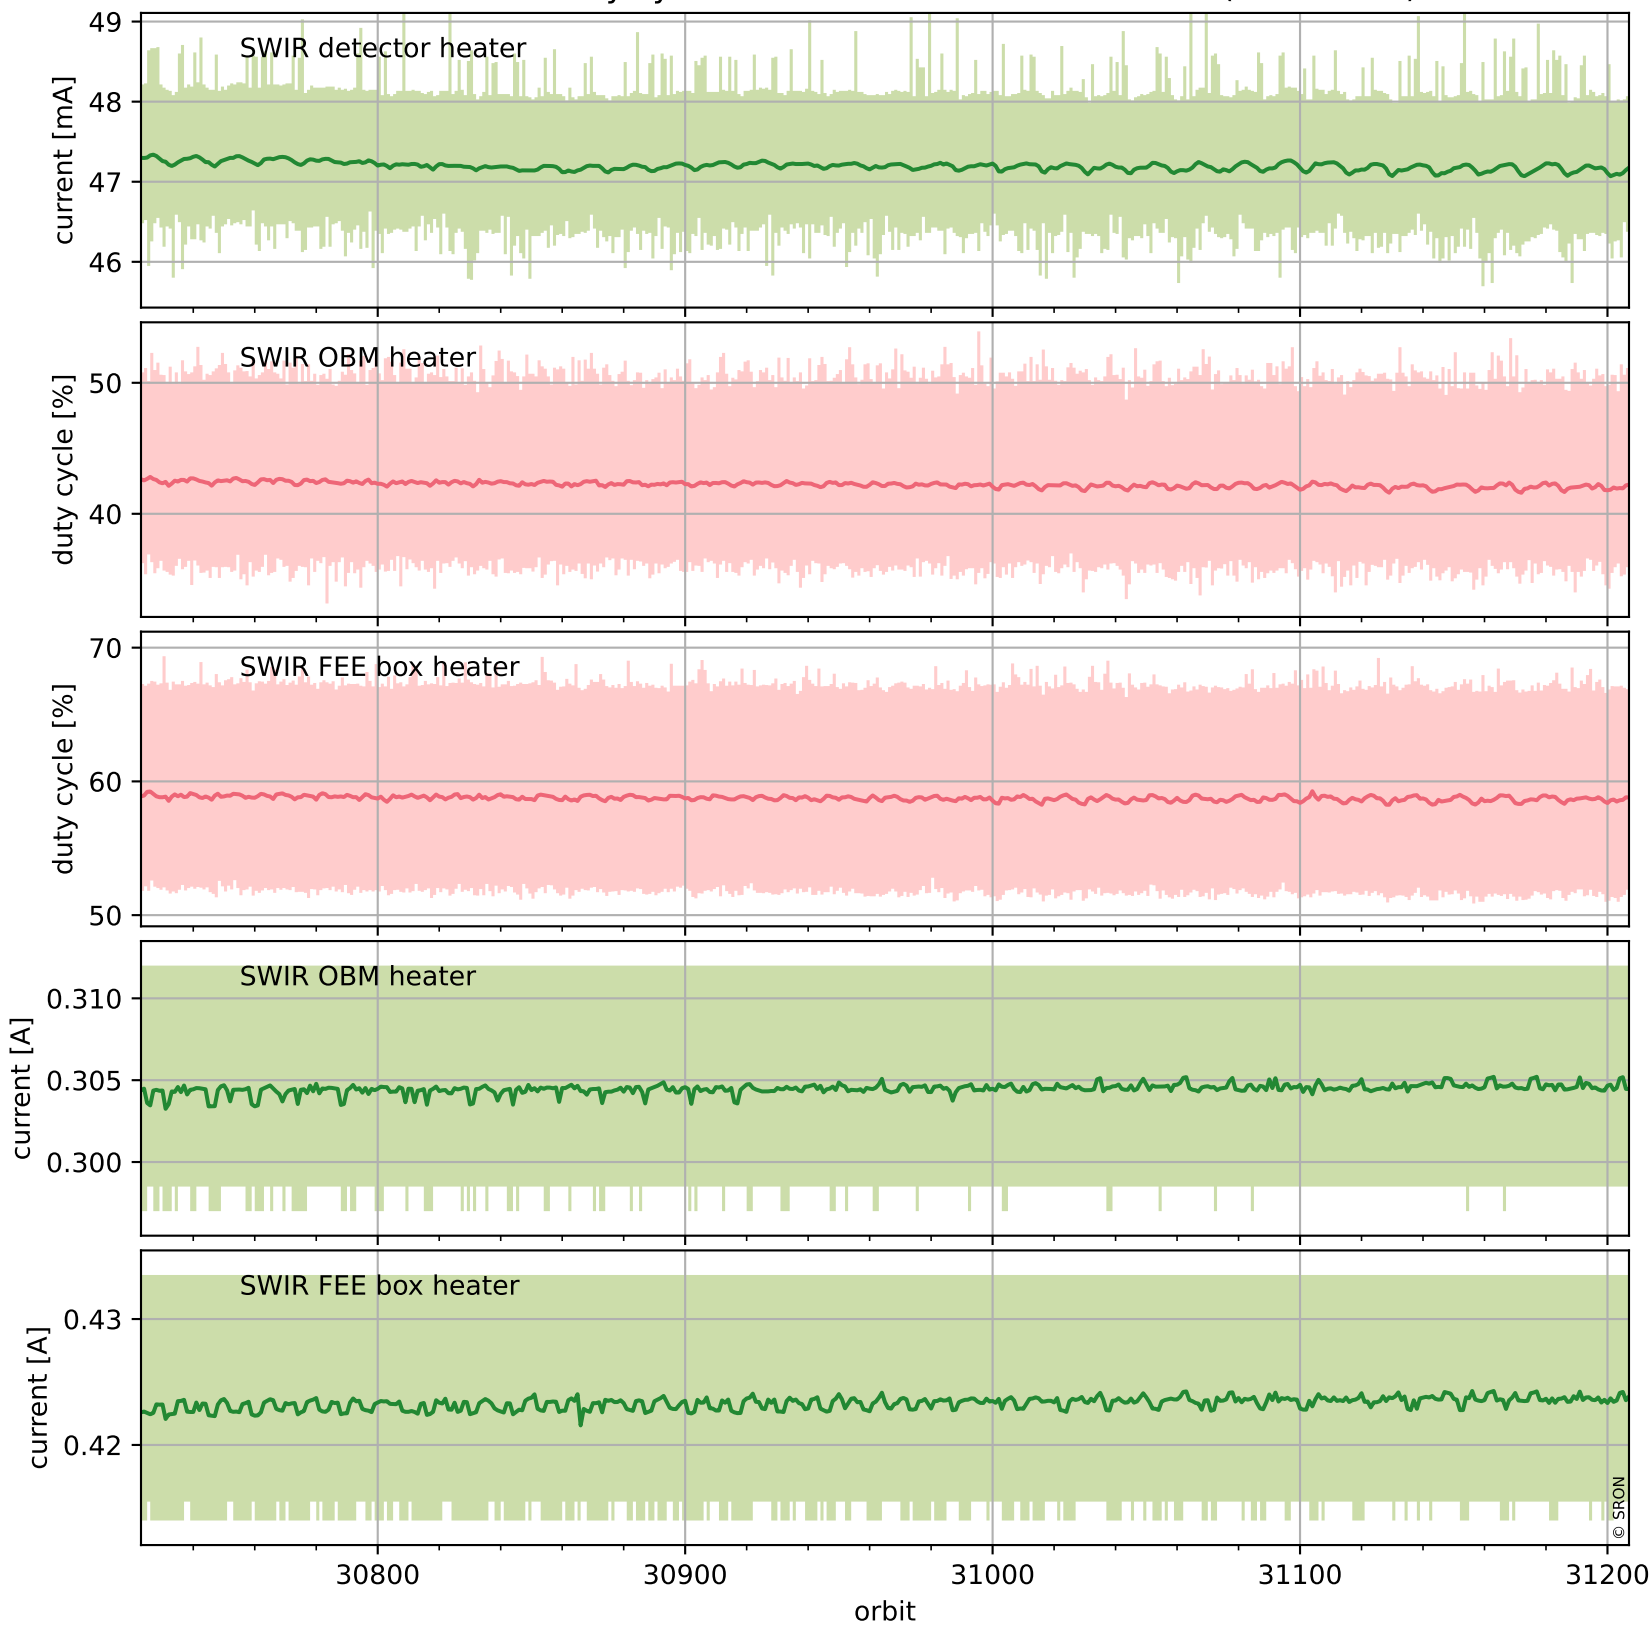

Tropomi SWIR housekeeping data

orbits: [31193, 31207]
coverage: 2023-10-21 / 2023-10-22
created: 2023-10-22T14:21:03+00:00

Temperature of sensors relevant for SWIR (one day)

Tropomi SWIR housekeeping data

orbits: [30723, 31207]
coverage: 2023-09-17 / 2023-10-22
created: 2023-10-22T14:21:03+00:00

Temperature of sensors relevant for SWIR (last month)

Tropomi SWIR housekeeping data

orbits: [31193, 31207]
coverage: 2023-10-21 / 2023-10-22
created: 2023-10-22T14:21:04+00:00

Current and duty cycle of 3 heaters relevant for SWIR (one day)

Tropomi SWIR housekeeping data

orbits: [30723, 31207]
coverage: 2023-09-17 / 2023-10-22
created: 2023-10-22T14:21:04+00:00

Current and duty cycle of 3 heaters relevant for SWIR (last month)

Tropomi SWIR housekeeping data

orbits: [31193, 31207]
coverage: 2023-10-21 / 2023-10-22
created: 2023-10-22T14:21:05+00:00

Temperature of sensors at the SWIR front-end electronics (one day)

Tropomi SWIR housekeeping data