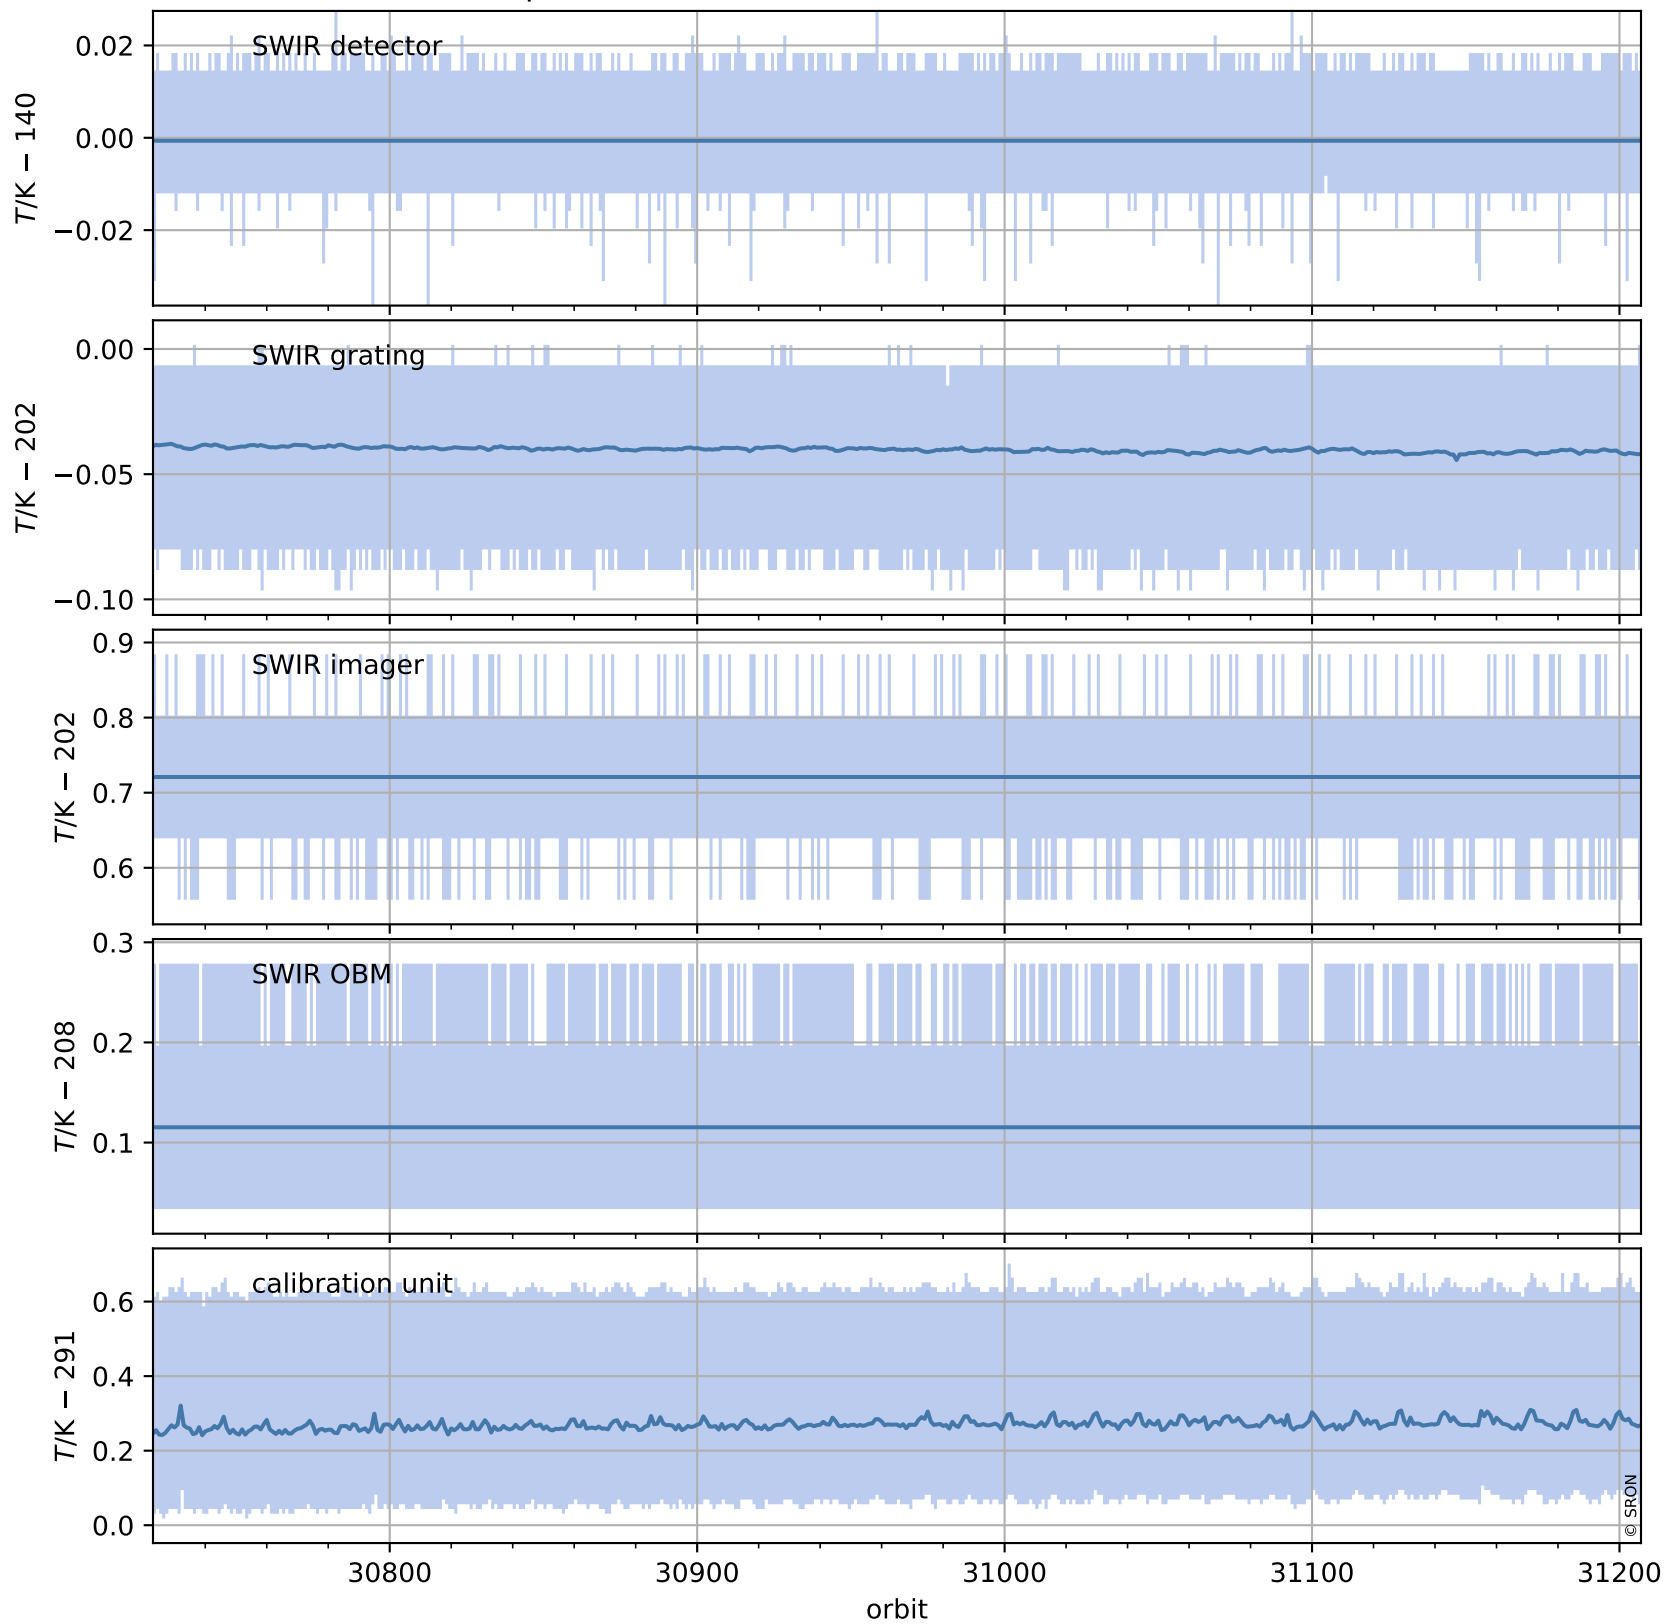

Tropomi SWIR housekeeping data

orbits: [31193, 31207]
coverage: 2023-10-21 / 2023-10-22
created: 2023-10-22T14:21:03+00:00

Temperature of sensors relevant for SWIR (one day)

Tropomi SWIR housekeeping data

orbits: [30723, 31207]
coverage: 2023-09-17 / 2023-10-22
created: 2023-10-22T14:21:03+00:00

Temperature of sensors relevant for SWIR (last month)

Tropomi SWIR housekeeping data

orbits: [31193, 31207]
coverage: 2023-10-21 / 2023-10-22
created: 2023-10-22T14:21:04+00:00

Current and duty cycle of 3 heaters relevant for SWIR (one day)

Tropomi SWIR housekeeping data

orbits: [30723, 31207]
coverage: 2023-09-17 / 2023-10-22
created: 2023-10-22T14:21:04+00:00

Current and duty cycle of 3 heaters relevant for SWIR (last month)

Tropomi SWIR housekeeping data

orbits: [31193, 31207]
coverage: 2023-10-21 / 2023-10-22
created: 2023-10-22T14:21:05+00:00

Temperature of sensors at the SWIR front-end electronics (one day)

Tropomi SWIR housekeeping data