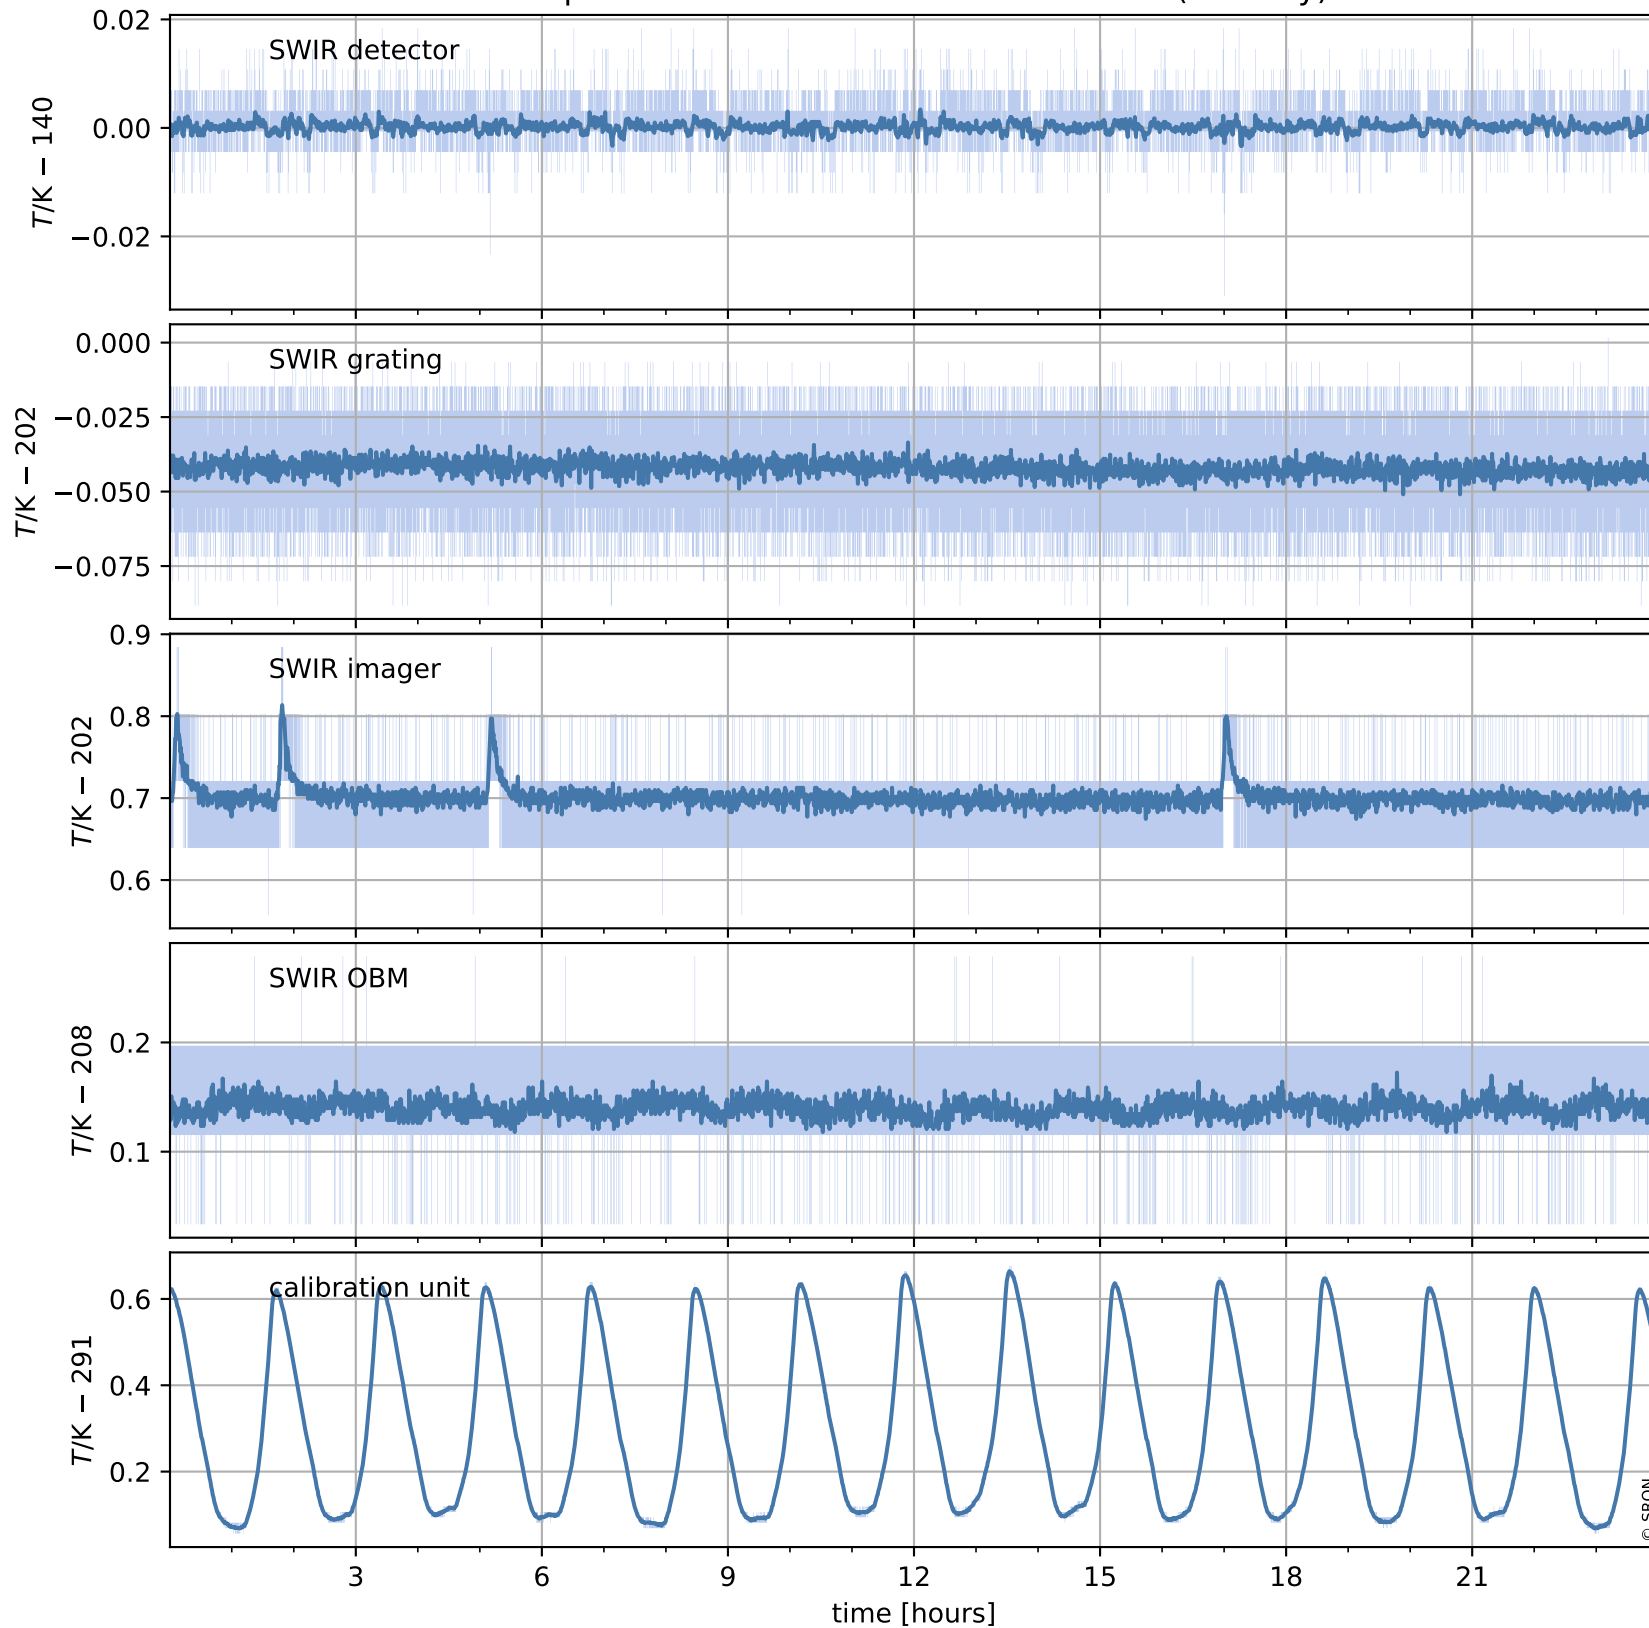

Tropomi SWIR housekeeping data

orbits: [31193, 31207]
coverage: 2023-10-21 / 2023-10-22
created: 2023-10-22T14:21:03+00:00

Temperature of sensors relevant for SWIR (one day)

Tropomi SWIR housekeeping data

orbits: [30723, 31207]
coverage: 2023-09-17 / 2023-10-22
created: 2023-10-22T14:21:03+00:00

Temperature of sensors relevant for SWIR (last month)

Tropomi SWIR housekeeping data

orbits: [31193, 31207]
coverage: 2023-10-21 / 2023-10-22
created: 2023-10-22T14:21:04+00:00

Current and duty cycle of 3 heaters relevant for SWIR (one day)

Tropomi SWIR housekeeping data

orbits: [30723, 31207]
coverage: 2023-09-17 / 2023-10-22
created: 2023-10-22T14:21:04+00:00

Current and duty cycle of 3 heaters relevant for SWIR (last month)