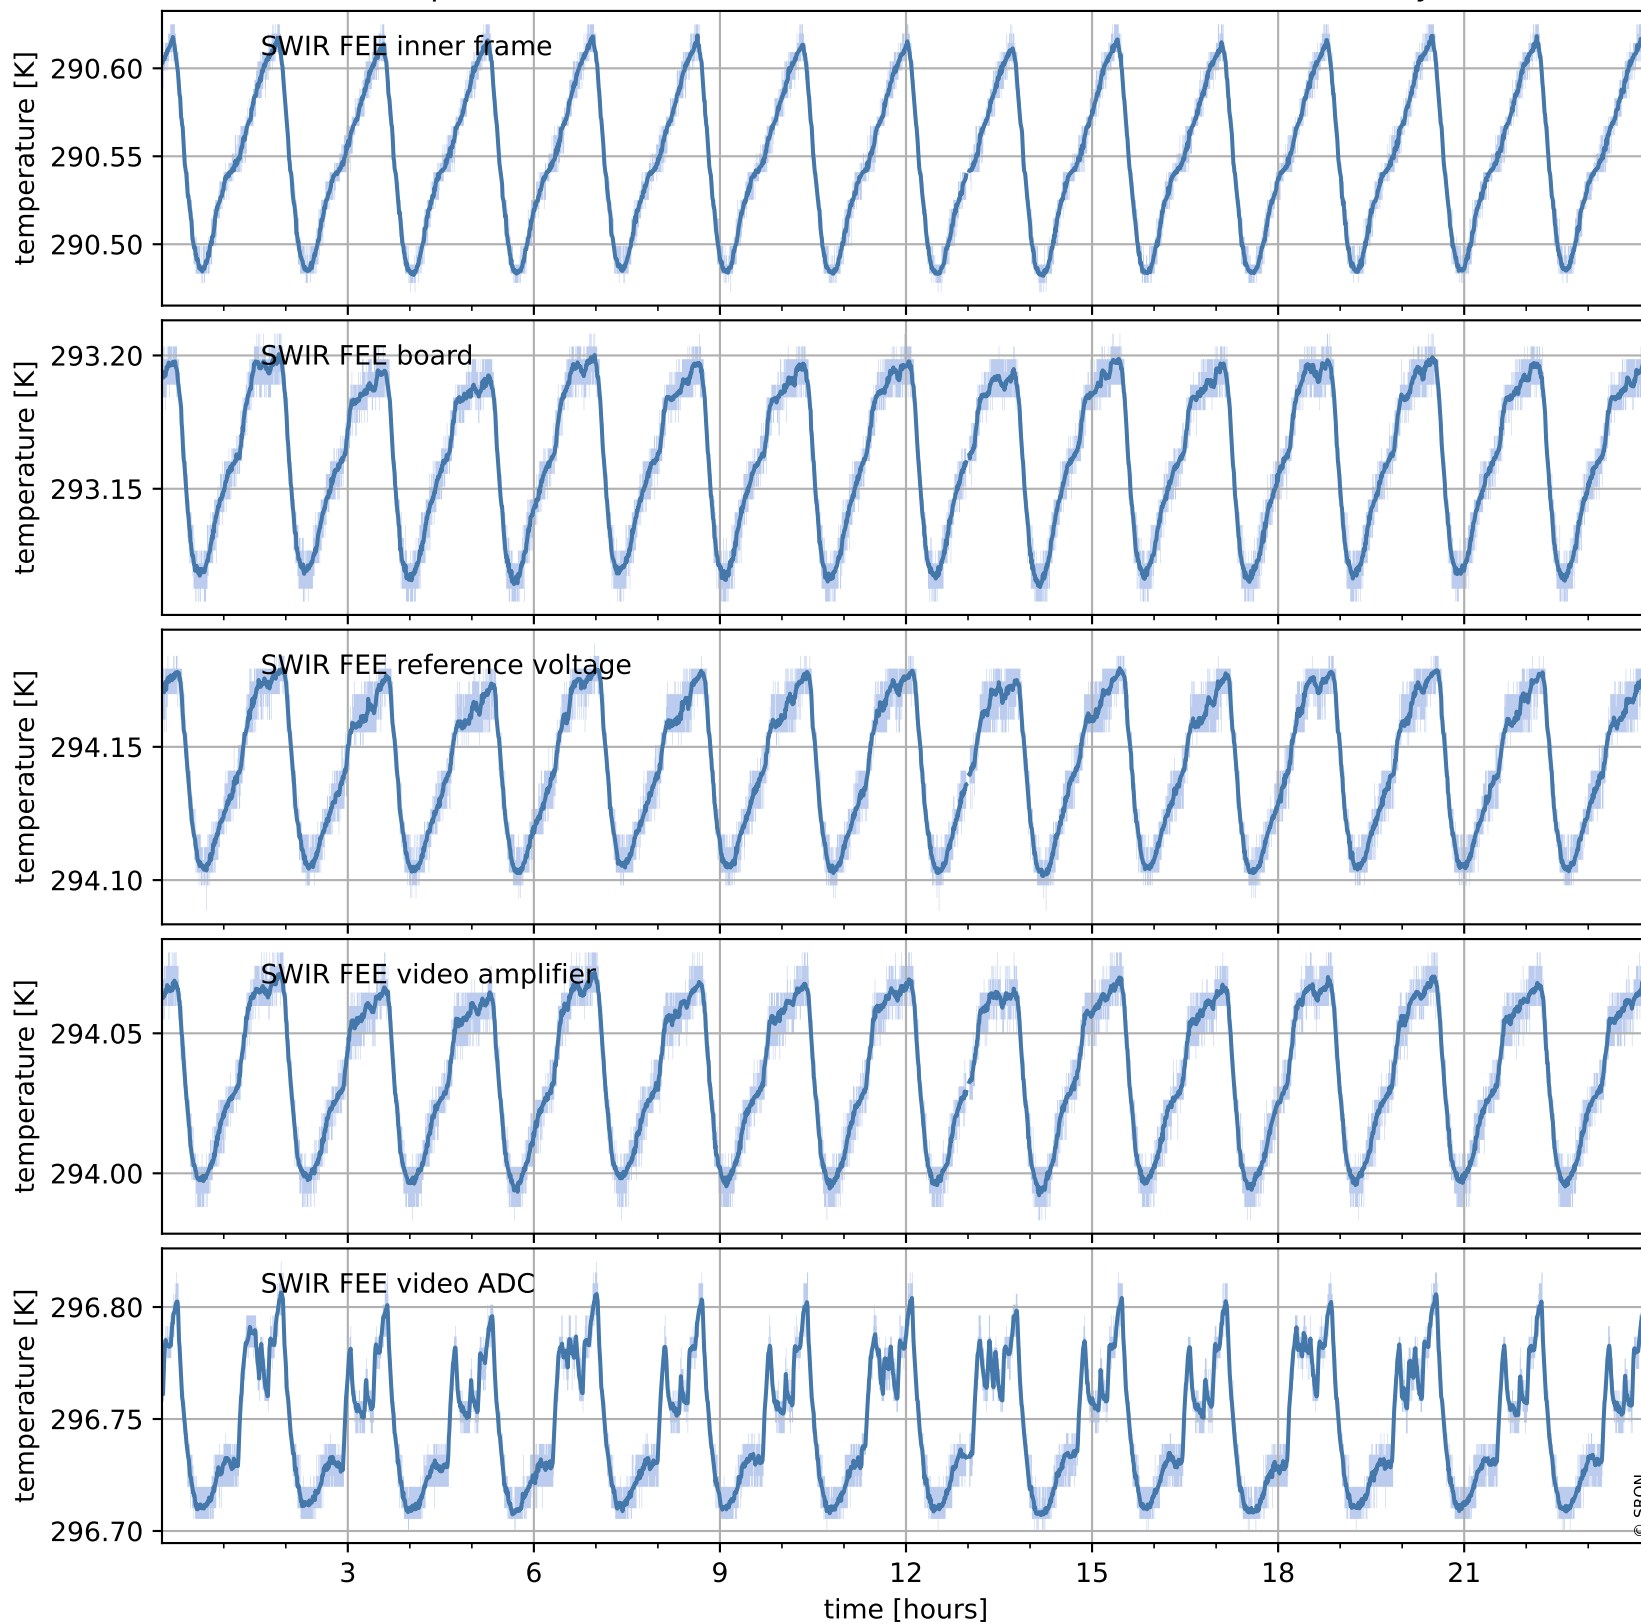

Tropomi SWIR housekeeping data

orbits: [31208, 31221]
coverage: 2023-10-22 / 2023-10-23
created: 2023-10-23T14:21:07+00:00

Temperature of sensors relevant for SWIR (one day)

Tropomi SWIR housekeeping data

orbits: [30737, 31221]
coverage: 2023-09-18 / 2023-10-23
created: 2023-10-23T14:21:07+00:00

Temperature of sensors relevant for SWIR (last month)

Tropomi SWIR housekeeping data

orbits: [31208, 31221]
coverage: 2023-10-22 / 2023-10-23
created: 2023-10-23T14:21:08+00:00

Current and duty cycle of 3 heaters relevant for SWIR (one day)

Tropomi SWIR housekeeping data

orbits: [30737, 31221]
coverage: 2023-09-18 / 2023-10-23
created: 2023-10-23T14:21:08+00:00

Current and duty cycle of 3 heaters relevant for SWIR (last month)

Tropomi SWIR housekeeping data

orbits: [31208, 31221]
coverage: 2023-10-22 / 2023-10-23
created: 2023-10-23T14:21:09+00:00

Temperature of sensors at the SWIR front-end electronics (one day)

Tropomi SWIR housekeeping data