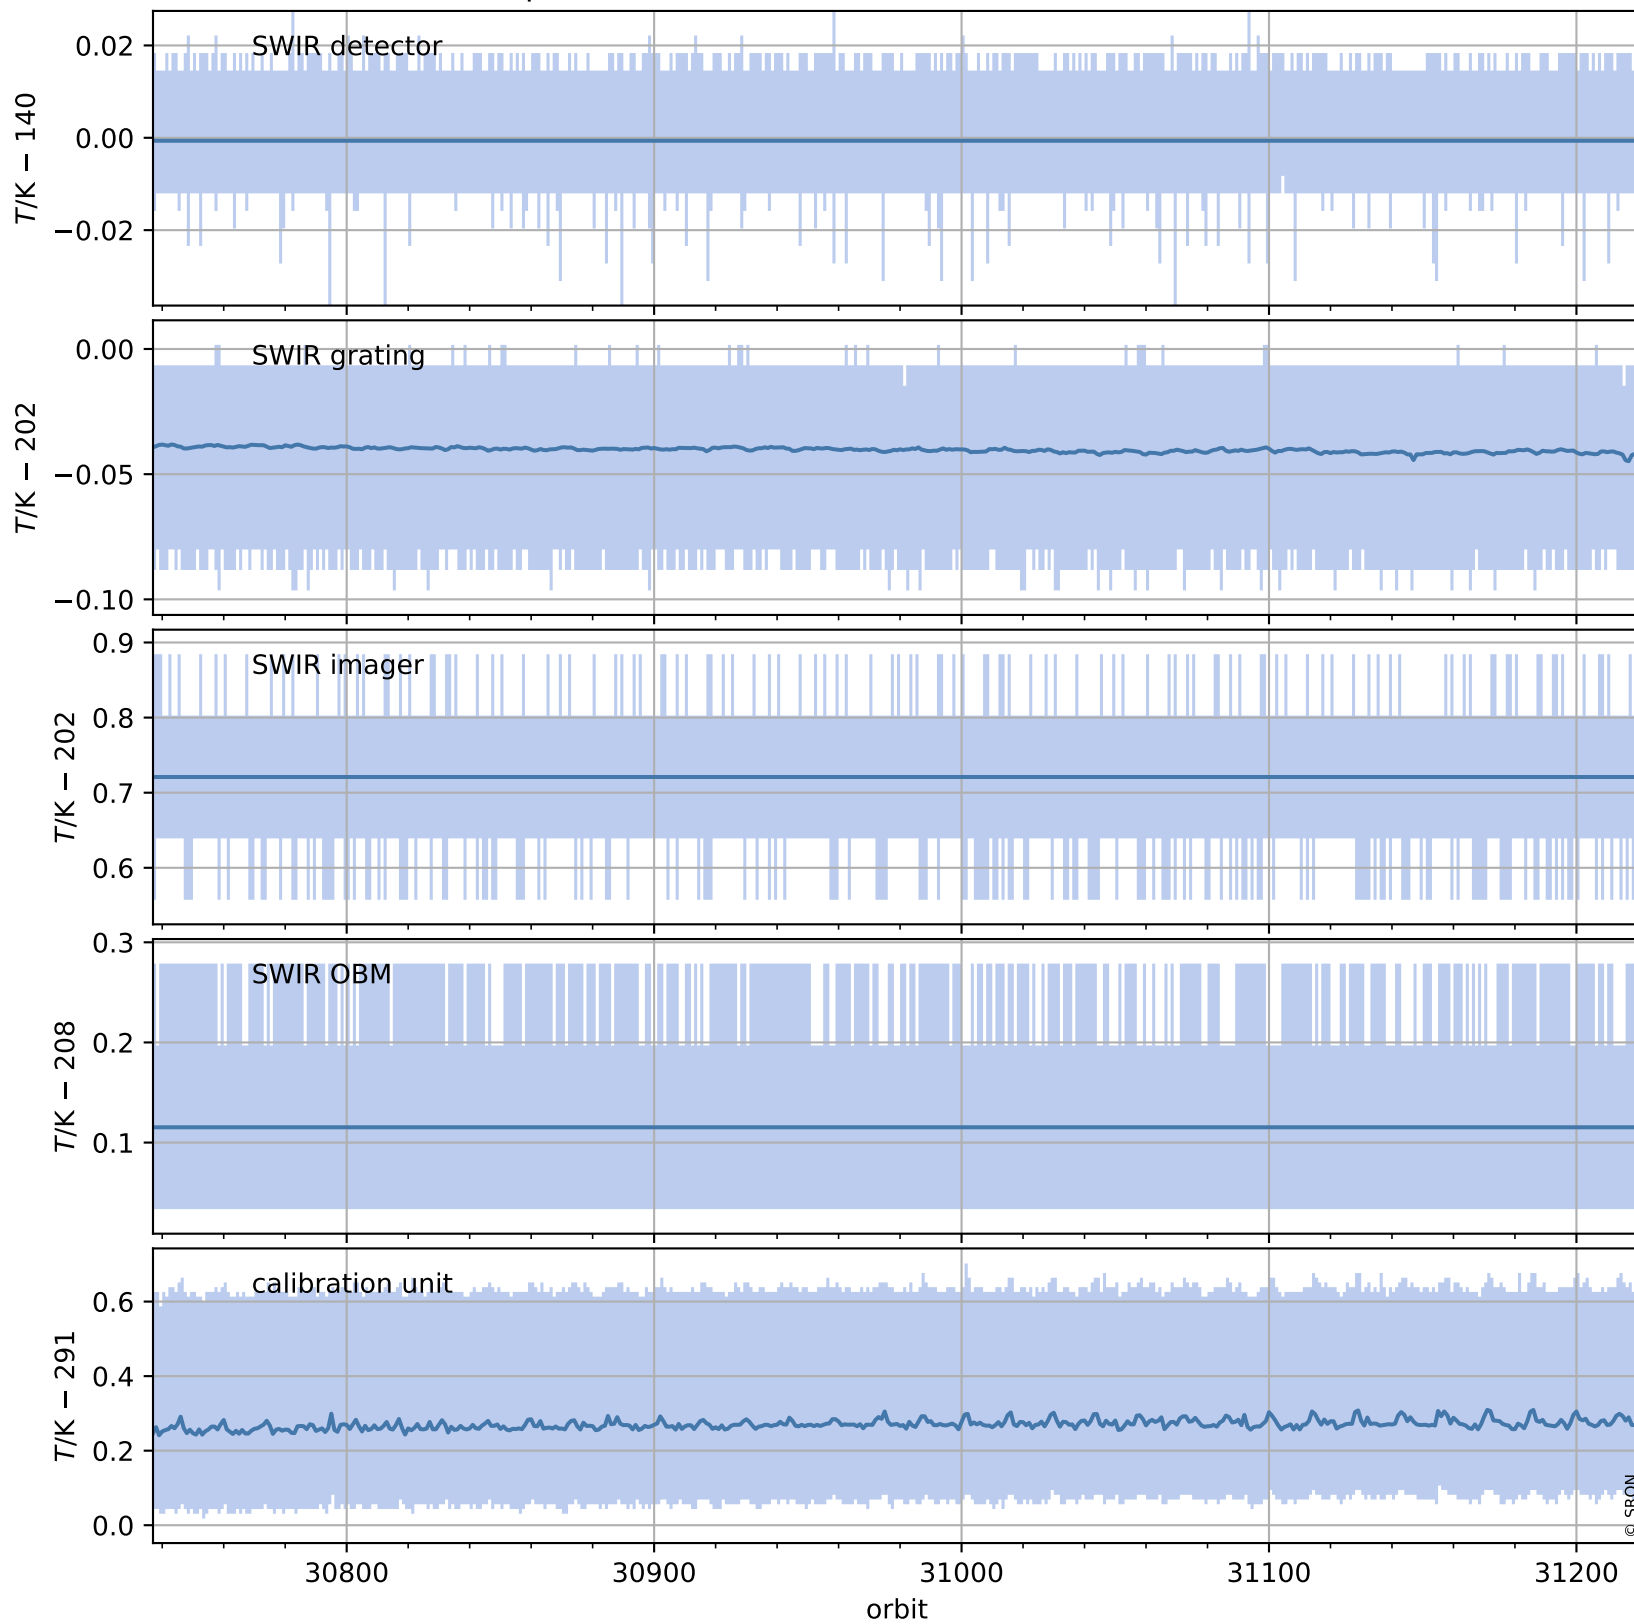

Tropomi SWIR housekeeping data

orbits: [31208, 31221]
coverage: 2023-10-22 / 2023-10-23
created: 2023-10-23T14:21:07+00:00

Temperature of sensors relevant for SWIR (one day)

Tropomi SWIR housekeeping data

orbits: [30737, 31221]
coverage: 2023-09-18 / 2023-10-23
created: 2023-10-23T14:21:07+00:00

Temperature of sensors relevant for SWIR (last month)

Tropomi SWIR housekeeping data

orbits: [31208, 31221]
coverage: 2023-10-22 / 2023-10-23
created: 2023-10-23T14:21:08+00:00

Current and duty cycle of 3 heaters relevant for SWIR (one day)

Tropomi SWIR housekeeping data

orbits: [30737, 31221]
coverage: 2023-09-18 / 2023-10-23
created: 2023-10-23T14:21:08+00:00

Current and duty cycle of 3 heaters relevant for SWIR (last month)

Tropomi SWIR housekeeping data

orbits: [31208, 31221]
coverage: 2023-10-22 / 2023-10-23
created: 2023-10-23T14:21:09+00:00

Temperature of sensors at the SWIR front-end electronics (one day)

Tropomi SWIR housekeeping data