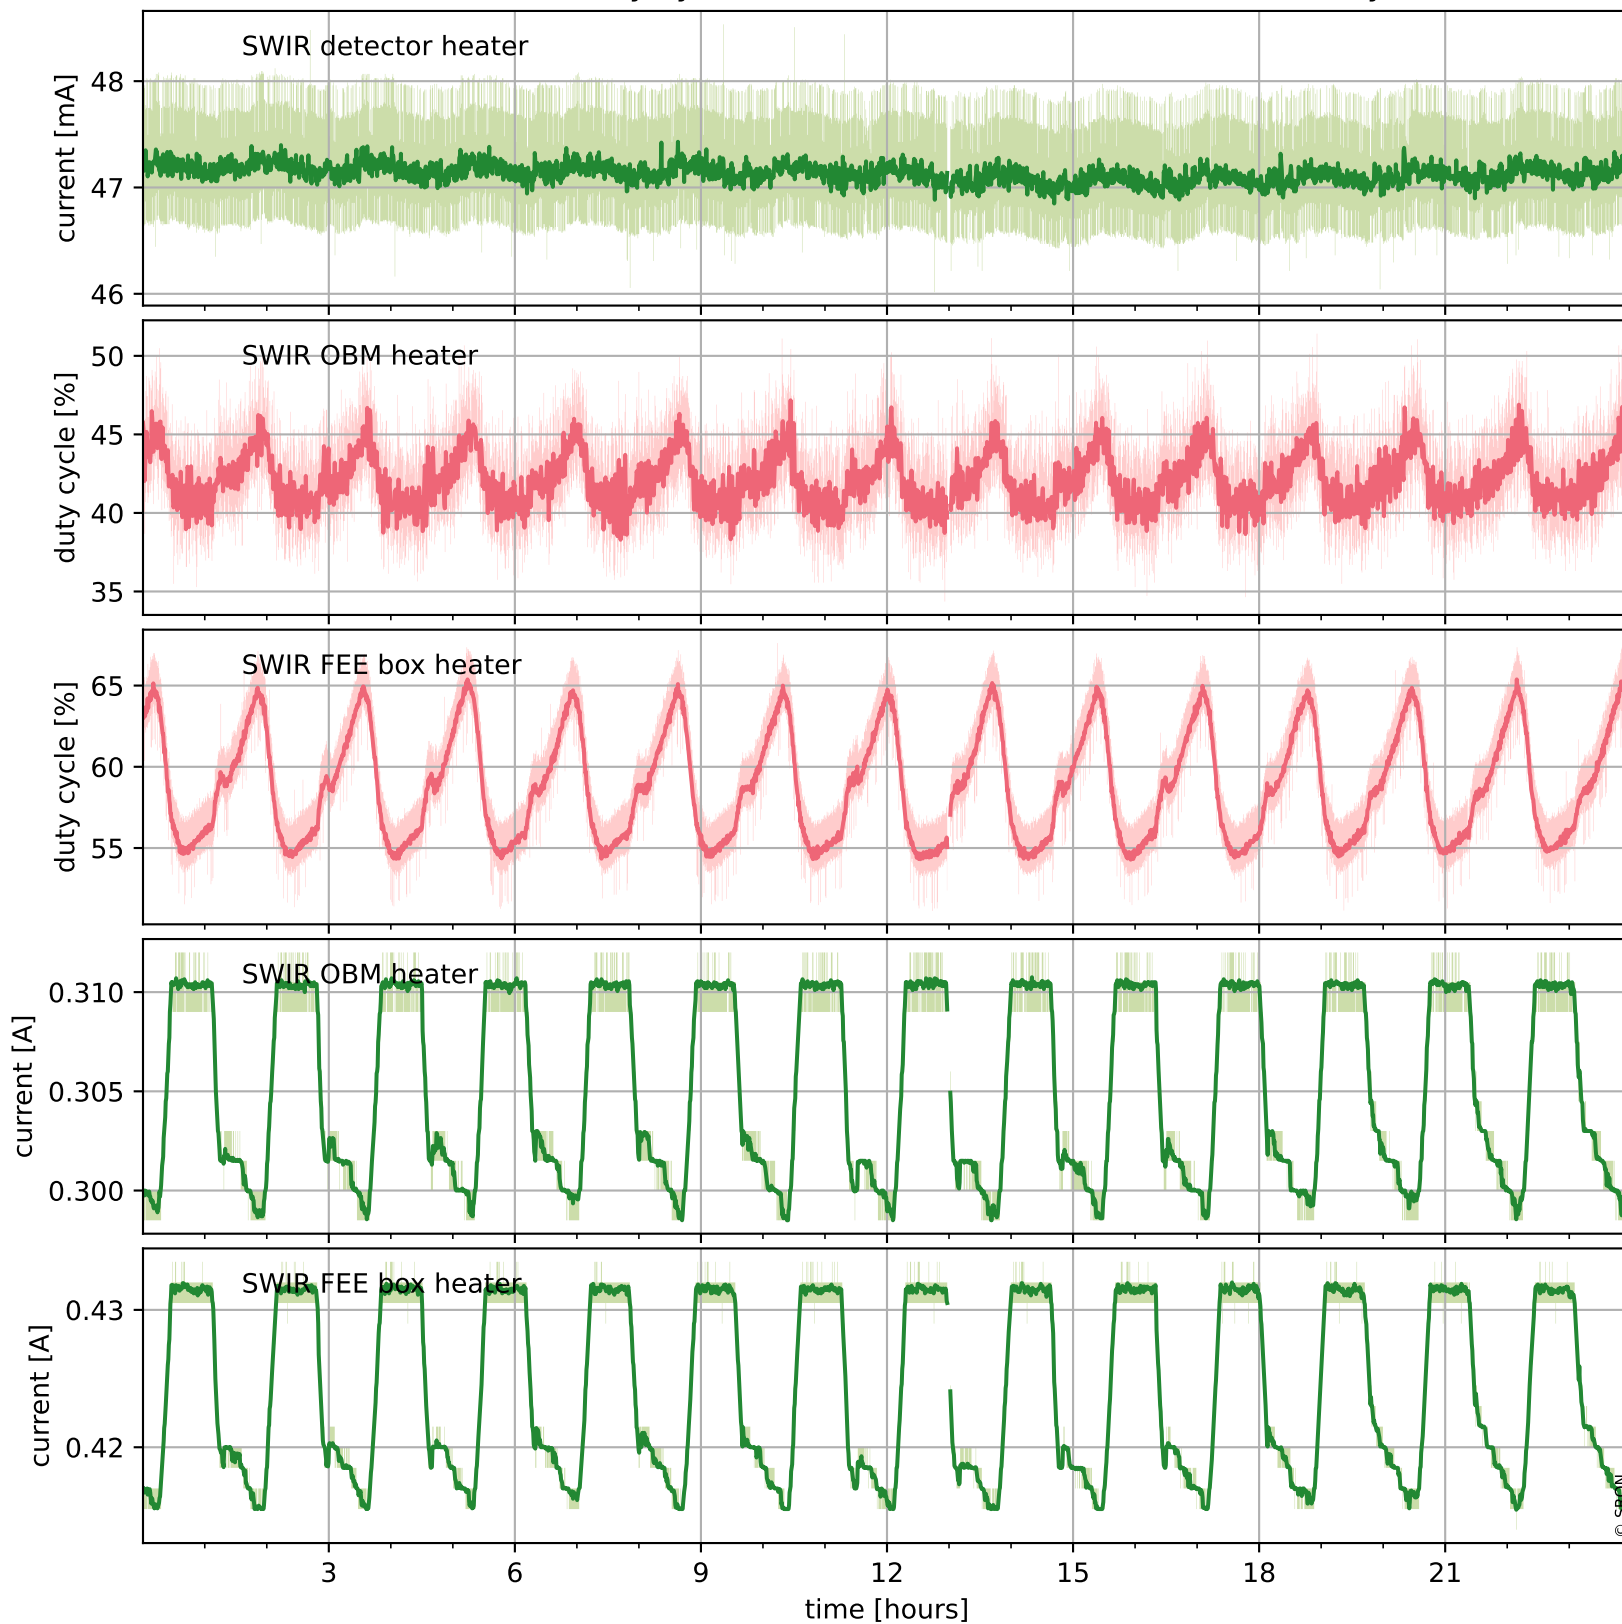

Tropomi SWIR housekeeping data

orbits: [31208, 31221]
coverage: 2023-10-22 / 2023-10-23
created: 2023-10-23T14:21:07+00:00

Temperature of sensors relevant for SWIR (one day)

Tropomi SWIR housekeeping data

orbits: [30737, 31221]
coverage: 2023-09-18 / 2023-10-23
created: 2023-10-23T14:21:07+00:00

Temperature of sensors relevant for SWIR (last month)

Tropomi SWIR housekeeping data

orbits: [31208, 31221]
coverage: 2023-10-22 / 2023-10-23
created: 2023-10-23T14:21:08+00:00

Current and duty cycle of 3 heaters relevant for SWIR (one day)

Tropomi SWIR housekeeping data

orbits: [30737, 31221]
coverage: 2023-09-18 / 2023-10-23
created: 2023-10-23T14:21:08+00:00

Current and duty cycle of 3 heaters relevant for SWIR (last month)