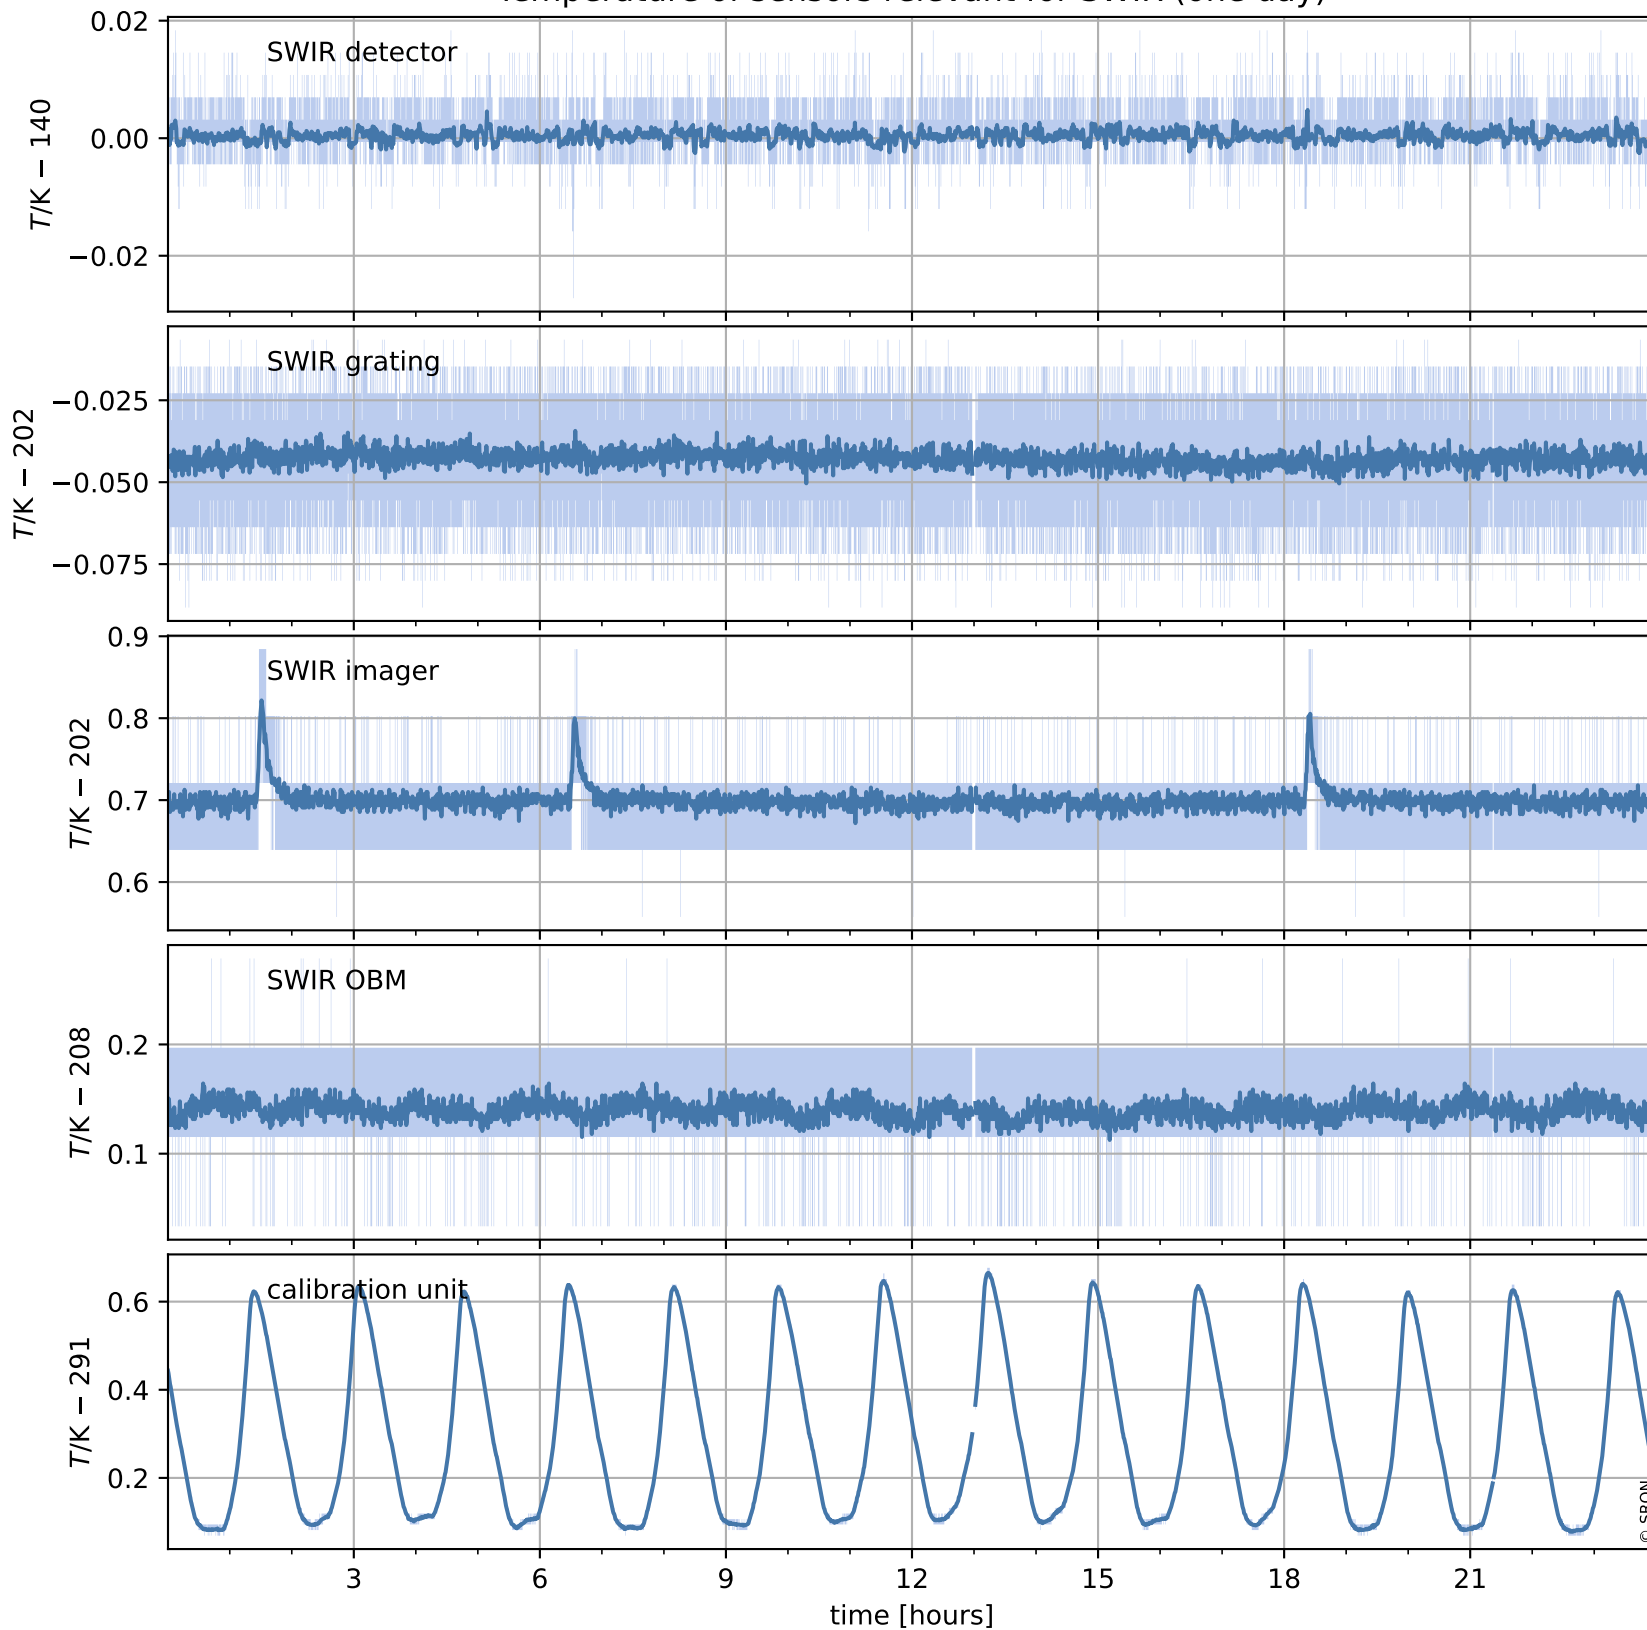

Tropomi SWIR housekeeping data

orbits: [31208, 31221]
coverage: 2023-10-22 / 2023-10-23
created: 2023-10-23T14:21:07+00:00

Temperature of sensors relevant for SWIR (one day)

Tropomi SWIR housekeeping data

orbits: [30737, 31221]
coverage: 2023-09-18 / 2023-10-23
created: 2023-10-23T14:21:07+00:00

Temperature of sensors relevant for SWIR (last month)

Tropomi SWIR housekeeping data

orbits: [31208, 31221]
coverage: 2023-10-22 / 2023-10-23
created: 2023-10-23T14:21:08+00:00

Current and duty cycle of 3 heaters relevant for SWIR (one day)

Tropomi SWIR housekeeping data

orbits: [30737, 31221]
coverage: 2023-09-18 / 2023-10-23
created: 2023-10-23T14:21:08+00:00

Current and duty cycle of 3 heaters relevant for SWIR (last month)