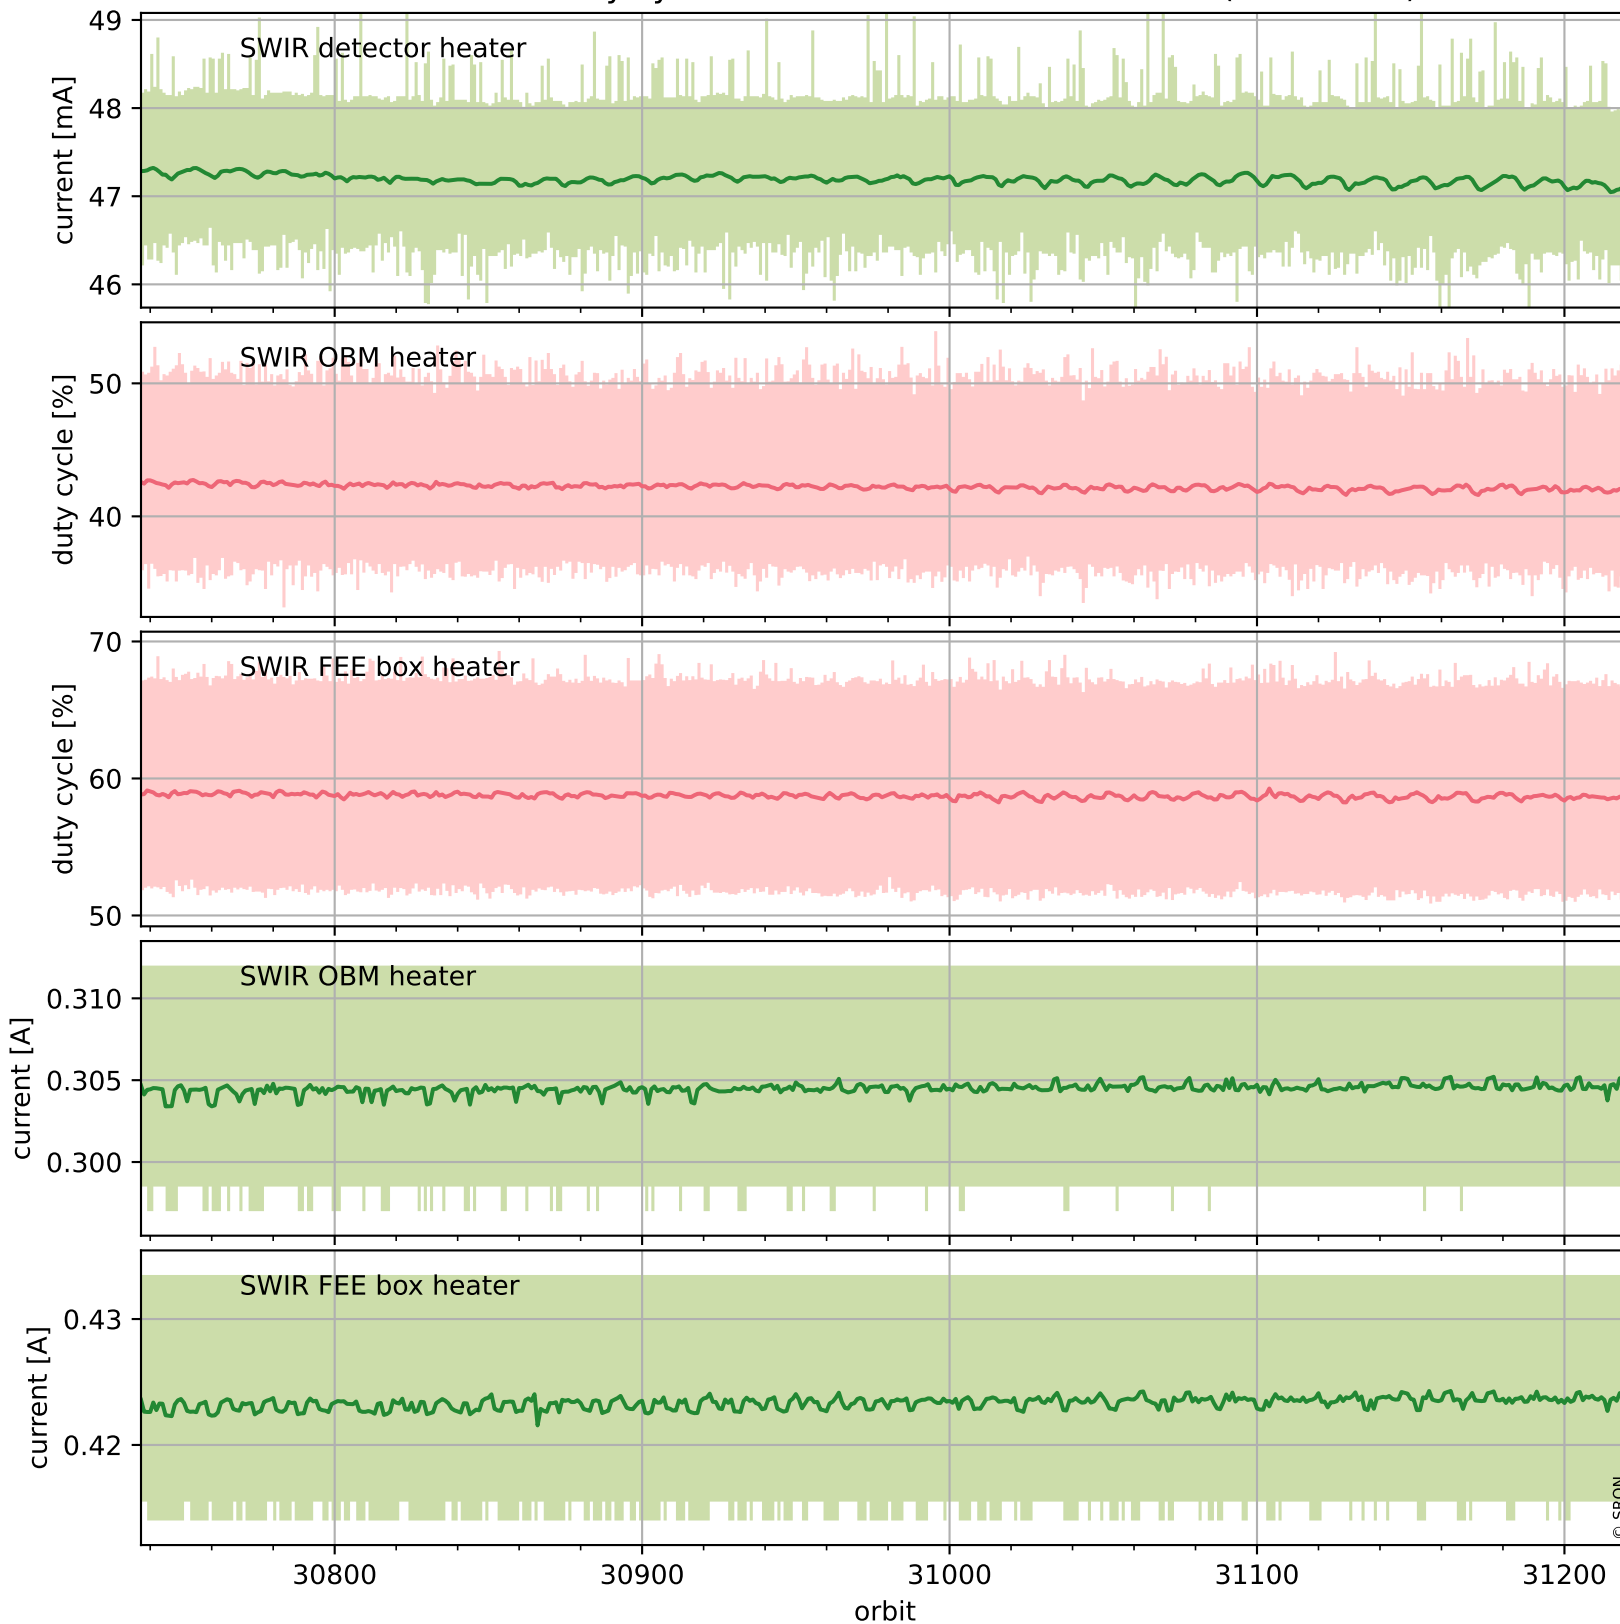

Tropomi SWIR housekeeping data

orbits: [31208, 31221]
coverage: 2023-10-22 / 2023-10-23
created: 2023-10-23T14:21:07+00:00

Temperature of sensors relevant for SWIR (one day)

Tropomi SWIR housekeeping data

orbits: [30737, 31221]
coverage: 2023-09-18 / 2023-10-23
created: 2023-10-23T14:21:07+00:00

Temperature of sensors relevant for SWIR (last month)

Tropomi SWIR housekeeping data

orbits: [31208, 31221]
coverage: 2023-10-22 / 2023-10-23
created: 2023-10-23T14:21:08+00:00

Current and duty cycle of 3 heaters relevant for SWIR (one day)

Tropomi SWIR housekeeping data

orbits: [30737, 31221]
coverage: 2023-09-18 / 2023-10-23
created: 2023-10-23T14:21:08+00:00

Current and duty cycle of 3 heaters relevant for SWIR (last month)

Tropomi SWIR housekeeping data

orbits: [31208, 31221]
coverage: 2023-10-22 / 2023-10-23
created: 2023-10-23T14:21:09+00:00

Temperature of sensors at the SWIR front-end electronics (one day)

Tropomi SWIR housekeeping data