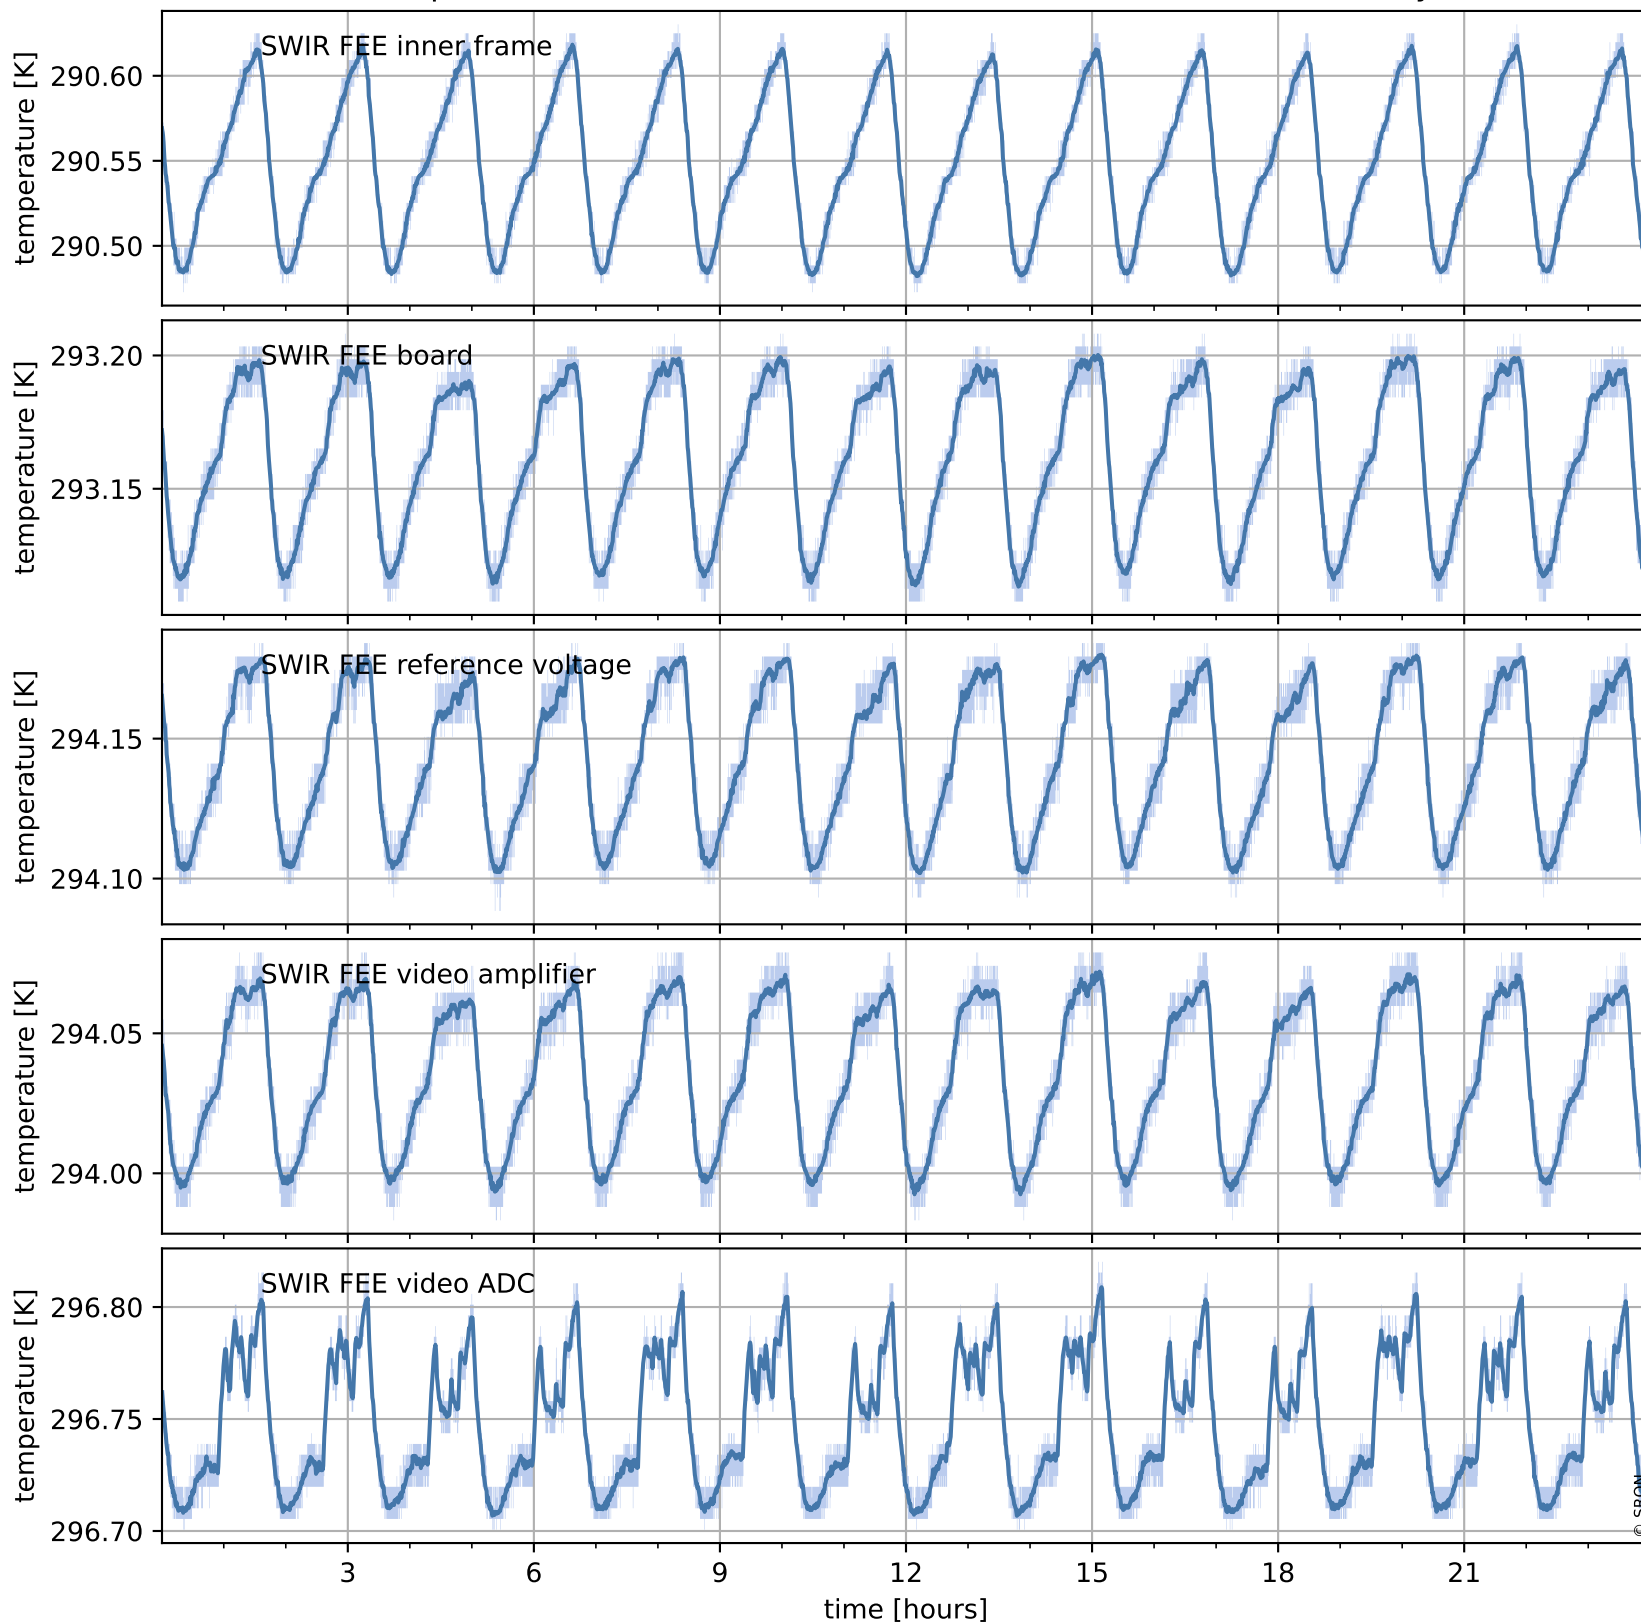

Tropomi SWIR housekeeping data

orbits: [31222, 31235]
coverage: 2023-10-23 / 2023-10-24
created: 2023-10-24T04:21:12+00:00

Temperature of sensors at the SWIR front-end electronics (one day)