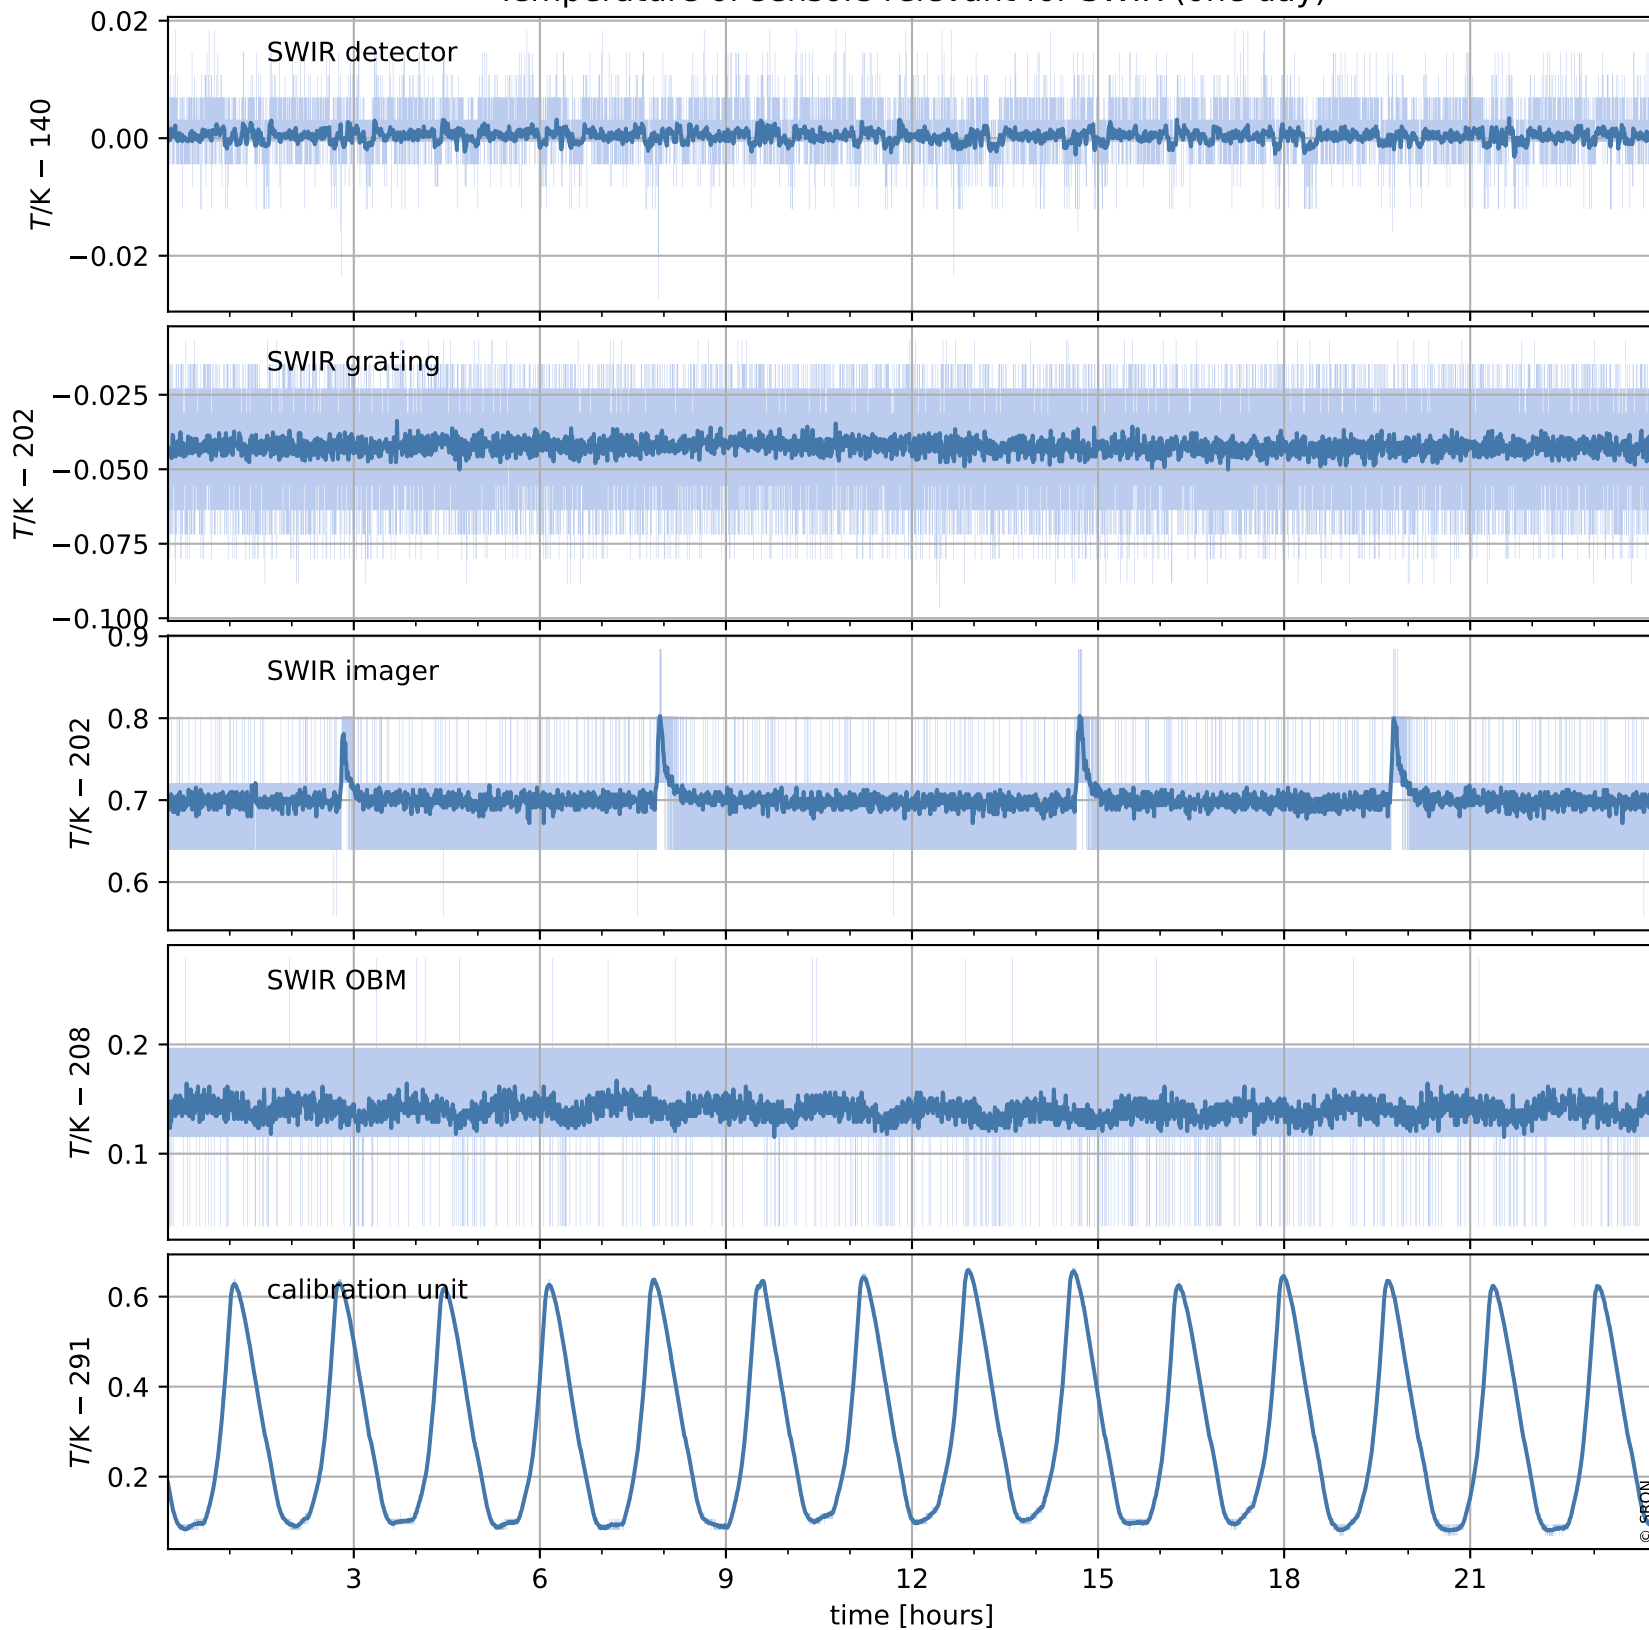

# Tropomi SWIR housekeeping data

orbits: [31222, 31235]  
coverage: 2023-10-23 / 2023-10-24  
created: 2023-10-24T04:21:10+00:00

## Temperature of sensors relevant for SWIR (one day)

## Temperature of sensors relevant for SWIR (last month)