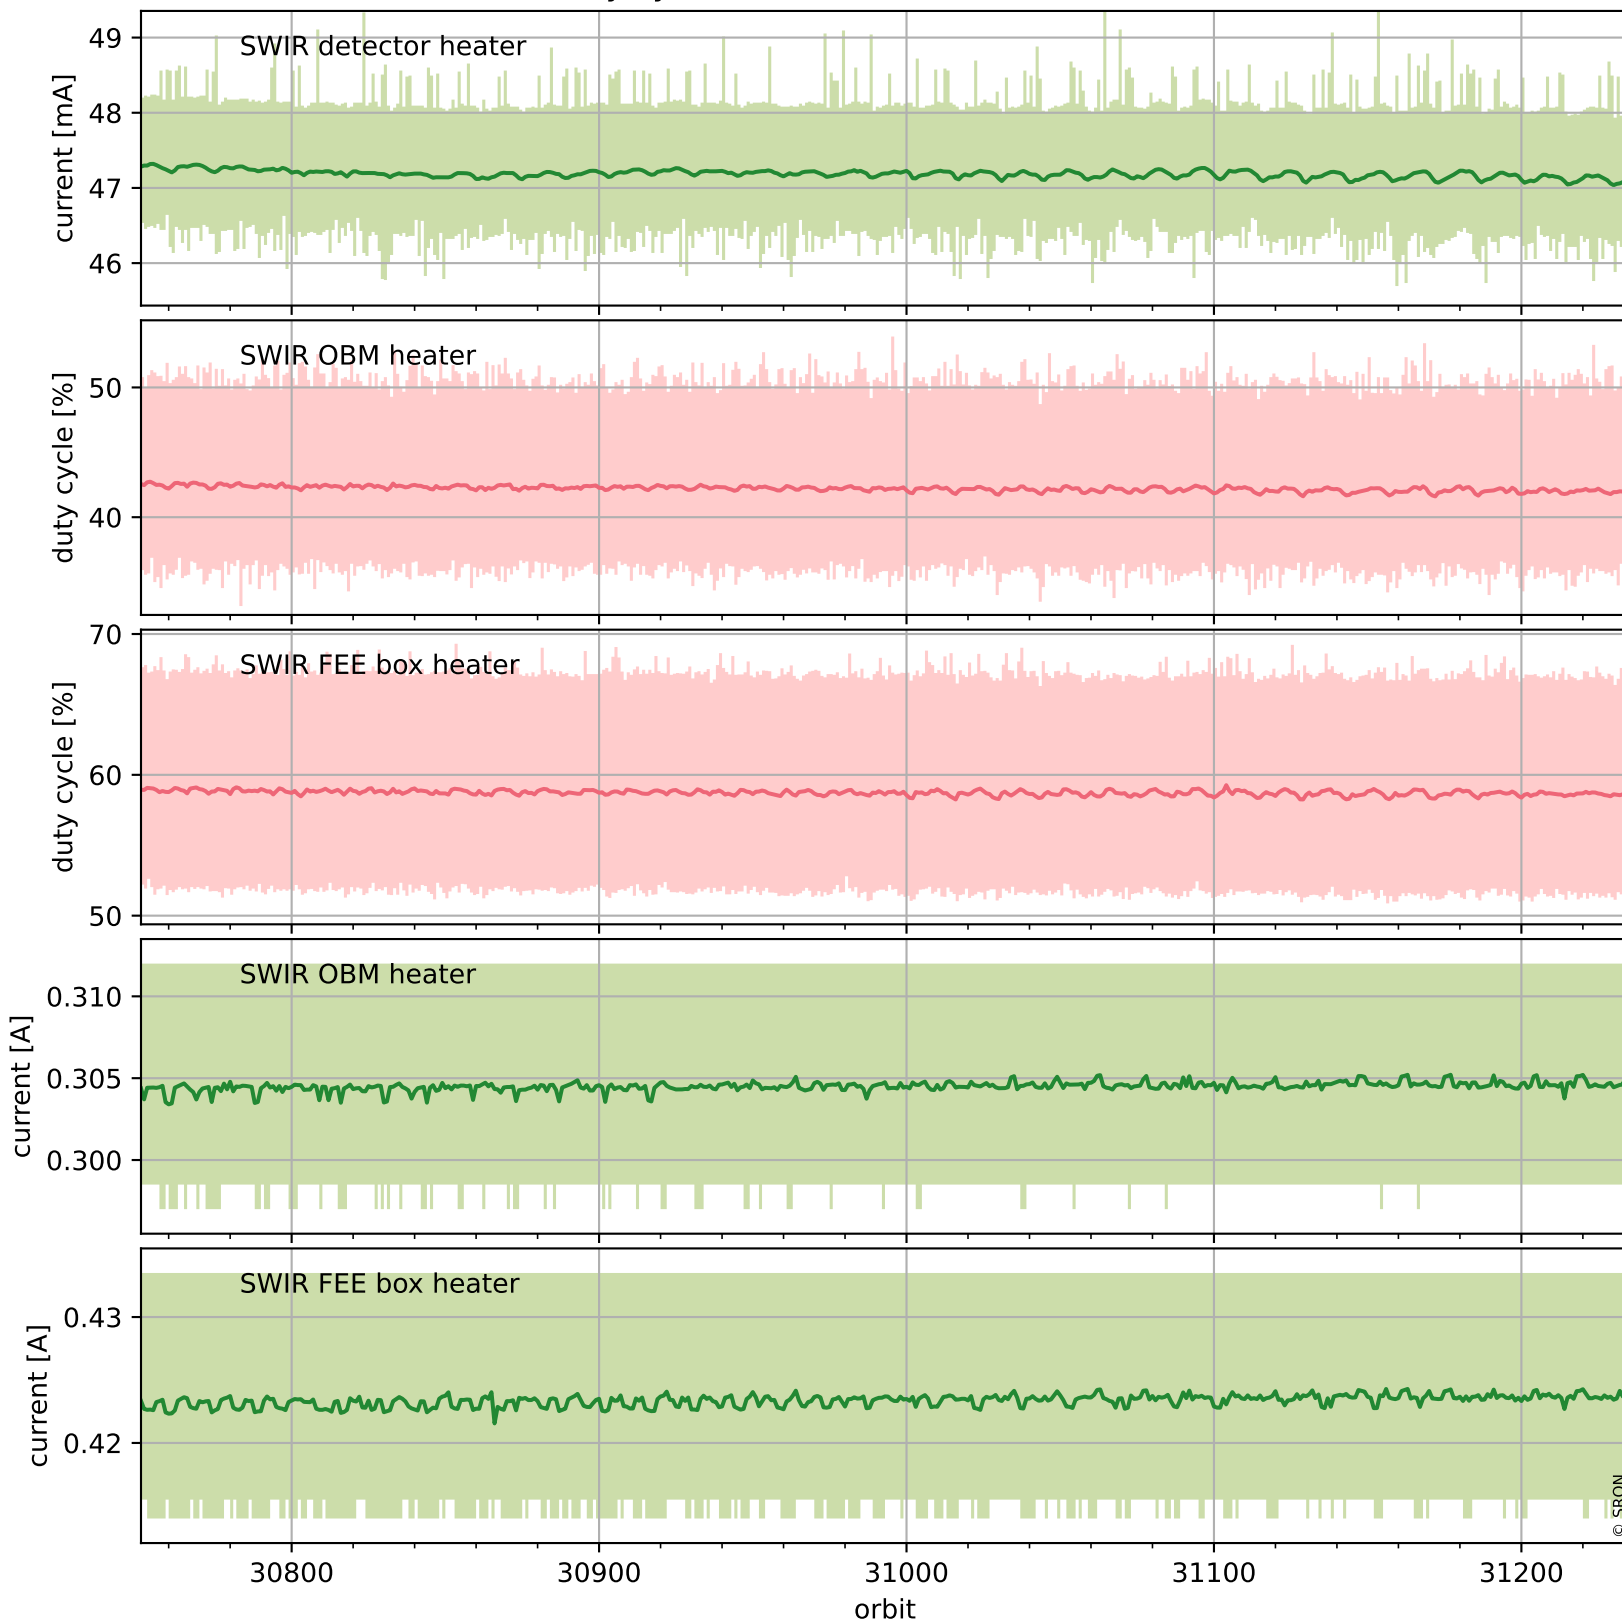

Tropomi SWIR housekeeping data

orbits: [30751, 31235]
coverage: 2023-09-19 / 2023-10-24
created: 2023-10-24T04:21:12+00:00

Current and duty cycle of 3 heaters relevant for SWIR (last month)