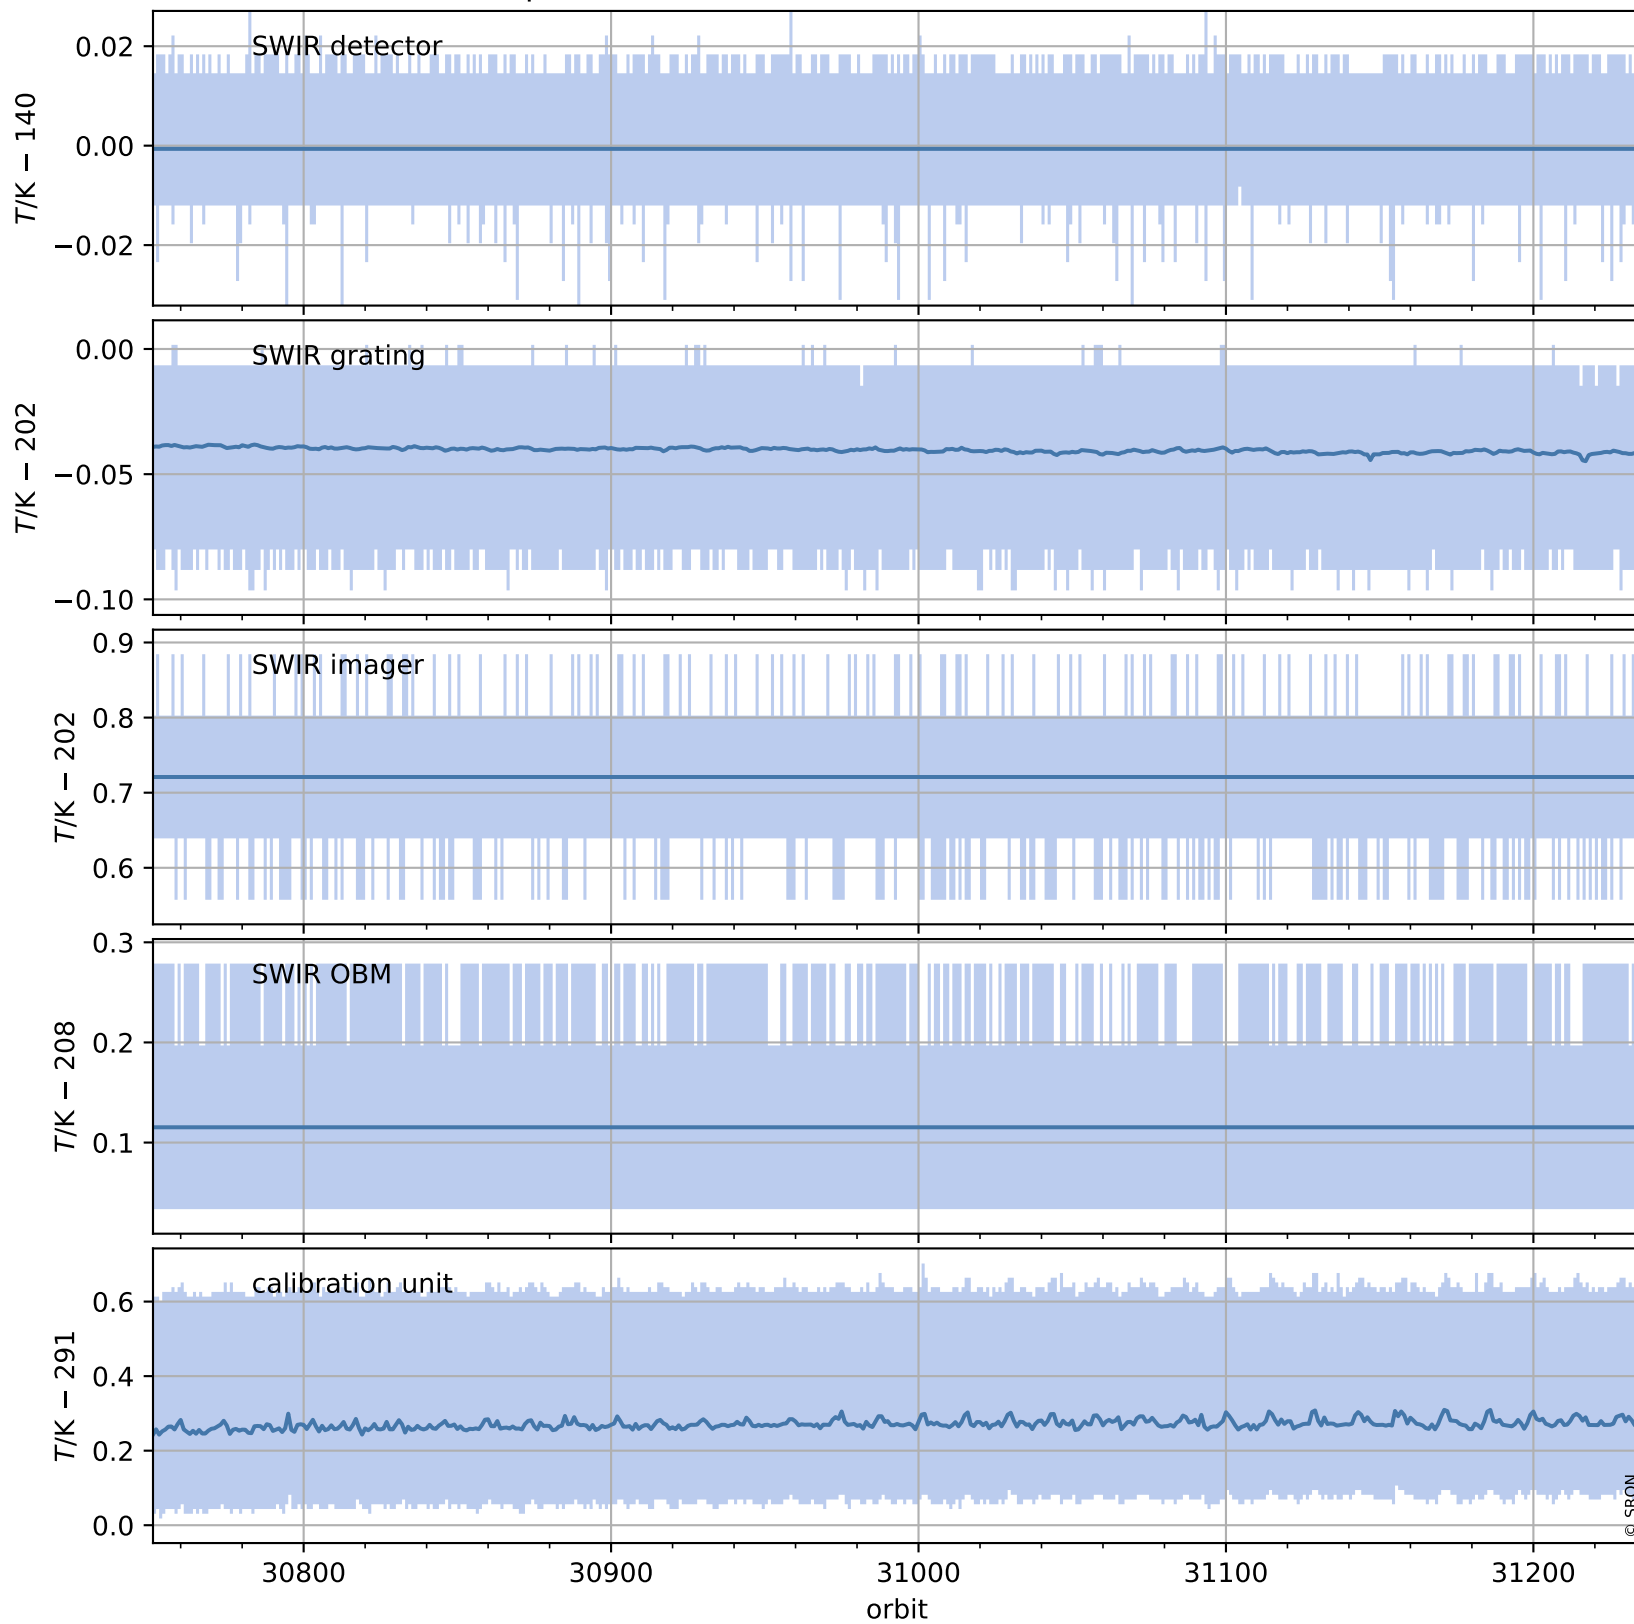

# Tropomi SWIR housekeeping data

orbits: [31222, 31235]  
coverage: 2023-10-23 / 2023-10-24  
created: 2023-10-24T04:21:10+00:00

## Temperature of sensors relevant for SWIR (one day)

# Tropomi SWIR housekeeping data

orbits: [30751, 31235]  
coverage: 2023-09-19 / 2023-10-24  
created: 2023-10-24T04:21:11+00:00

## Temperature of sensors relevant for SWIR (last month)