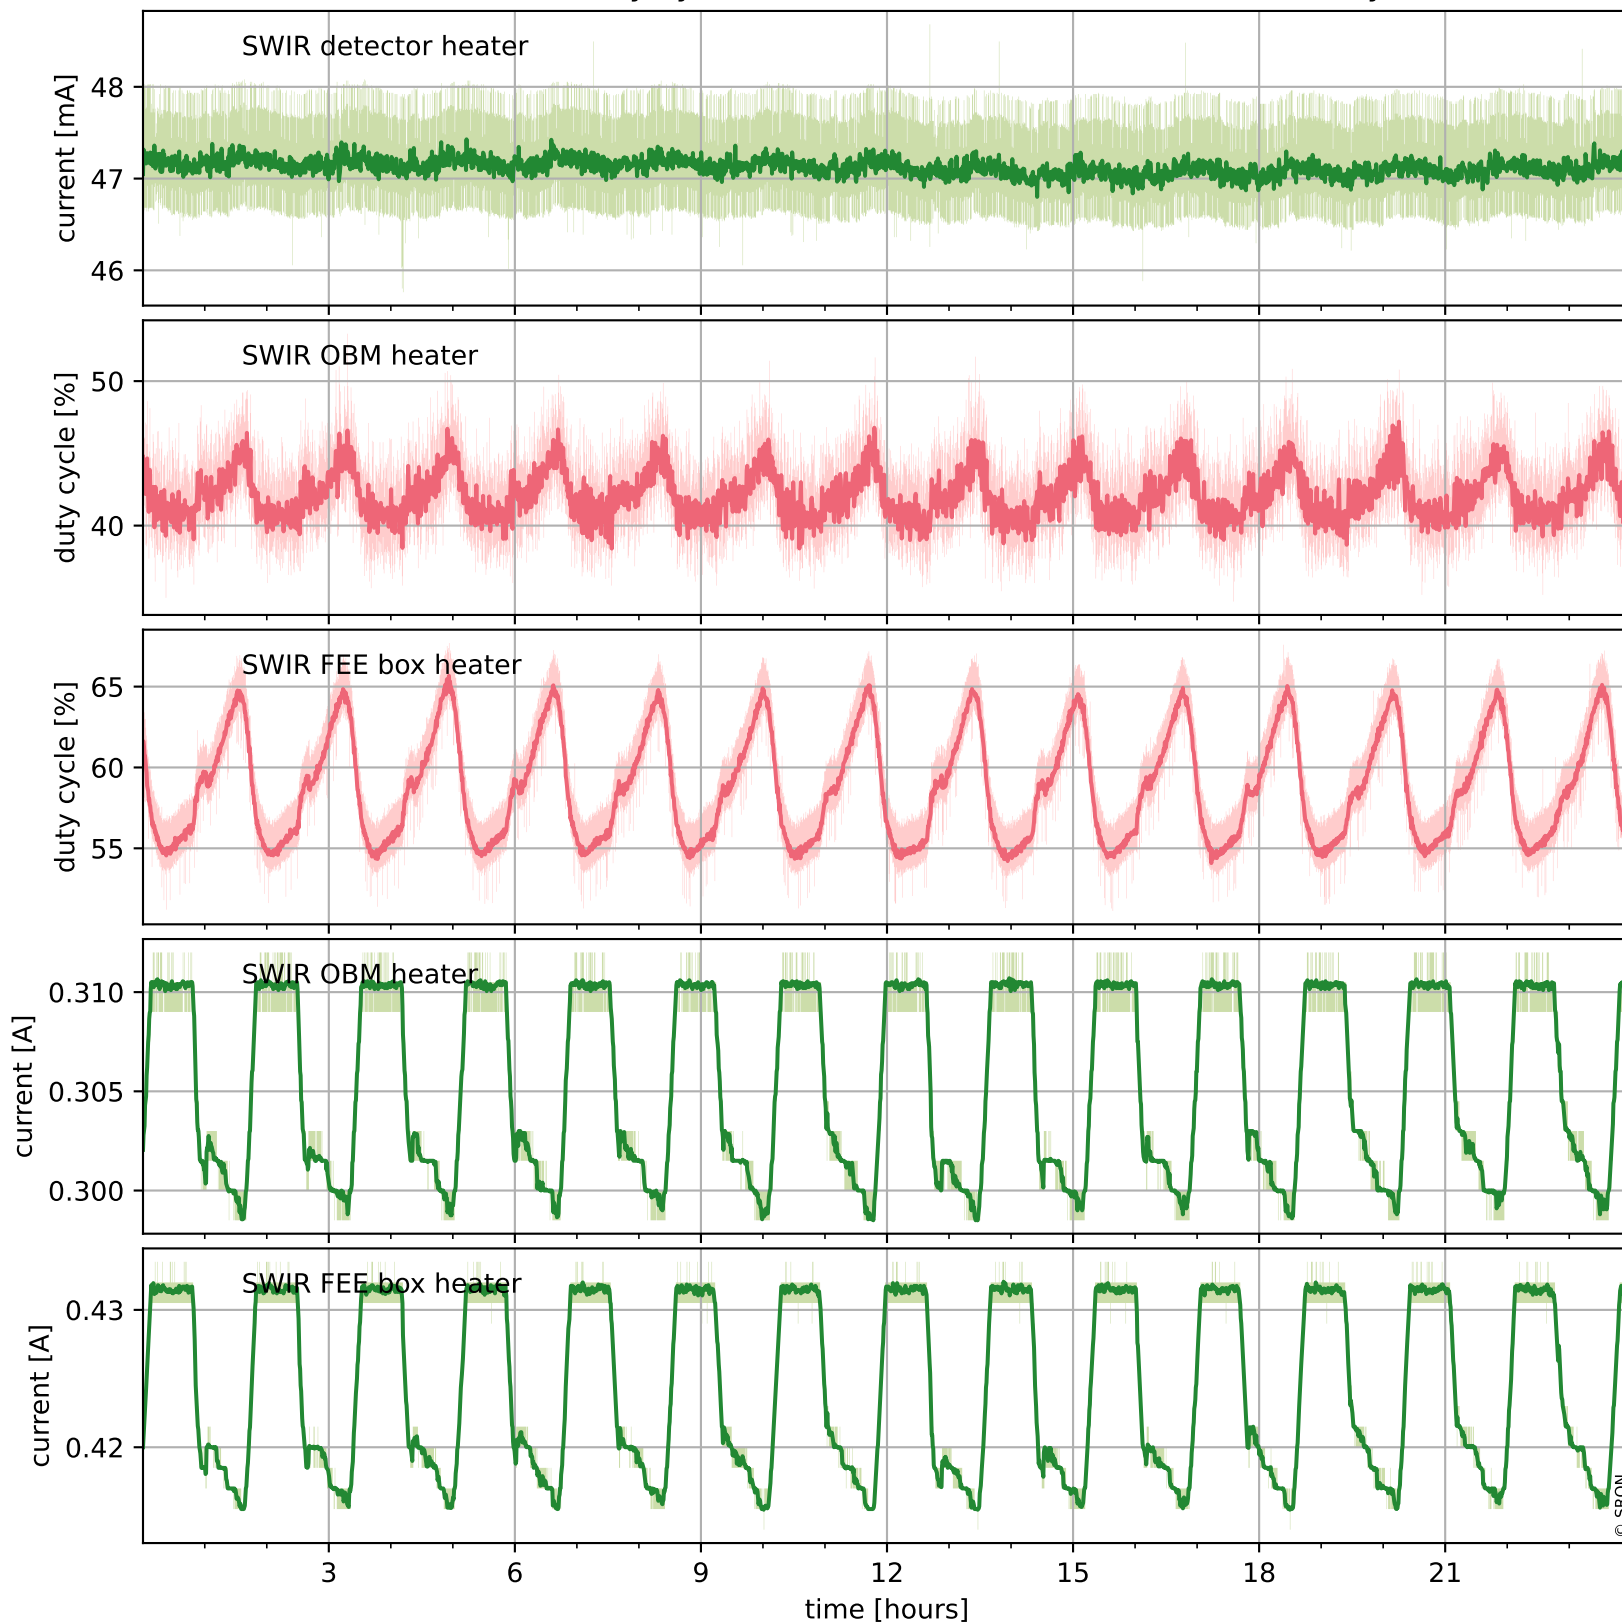

Tropomi SWIR housekeeping data

orbits: [31222, 31235]
coverage: 2023-10-23 / 2023-10-24
created: 2023-10-24T04:21:11+00:00

Current and duty cycle of 3 heaters relevant for SWIR (one day)