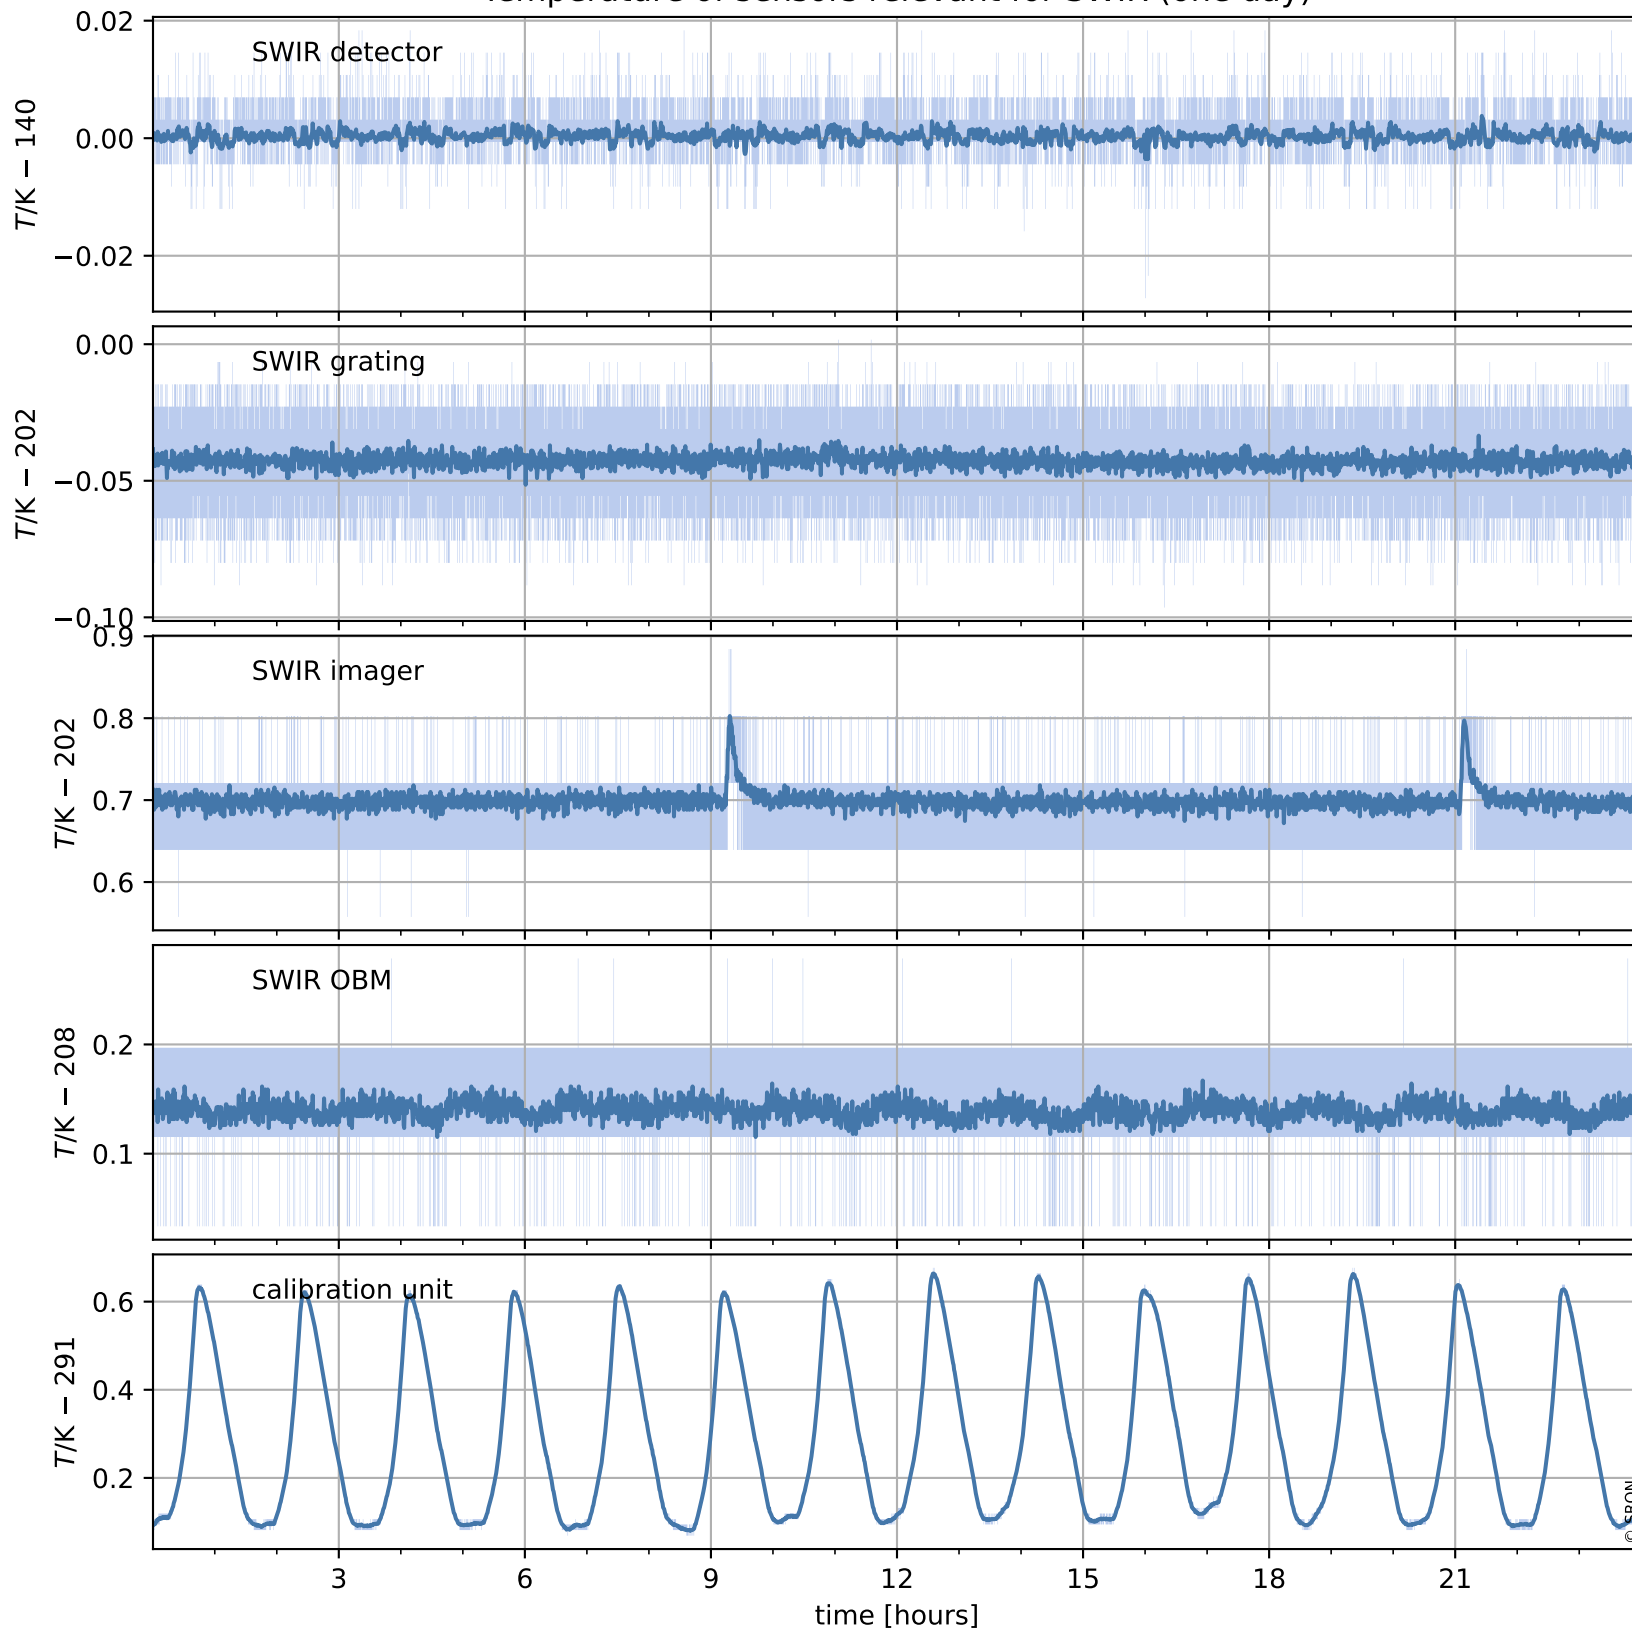

Tropomi SWIR housekeeping data

orbits: [31236, 31249]
coverage: 2023-10-24 / 2023-10-25
created: 2023-10-25T04:21:08+00:00

Temperature of sensors relevant for SWIR (one day)

Tropomi SWIR housekeeping data

orbits: [30765, 31249]
coverage: 2023-09-20 / 2023-10-25
created: 2023-10-25T04:21:08+00:00

Temperature of sensors relevant for SWIR (last month)

Tropomi SWIR housekeeping data

orbits: [31236, 31249]
coverage: 2023-10-24 / 2023-10-25
created: 2023-10-25T04:21:09+00:00

Current and duty cycle of 3 heaters relevant for SWIR (one day)

Tropomi SWIR housekeeping data

orbits: [30765, 31249]
coverage: 2023-09-20 / 2023-10-25
created: 2023-10-25T04:21:09+00:00

Current and duty cycle of 3 heaters relevant for SWIR (last month)