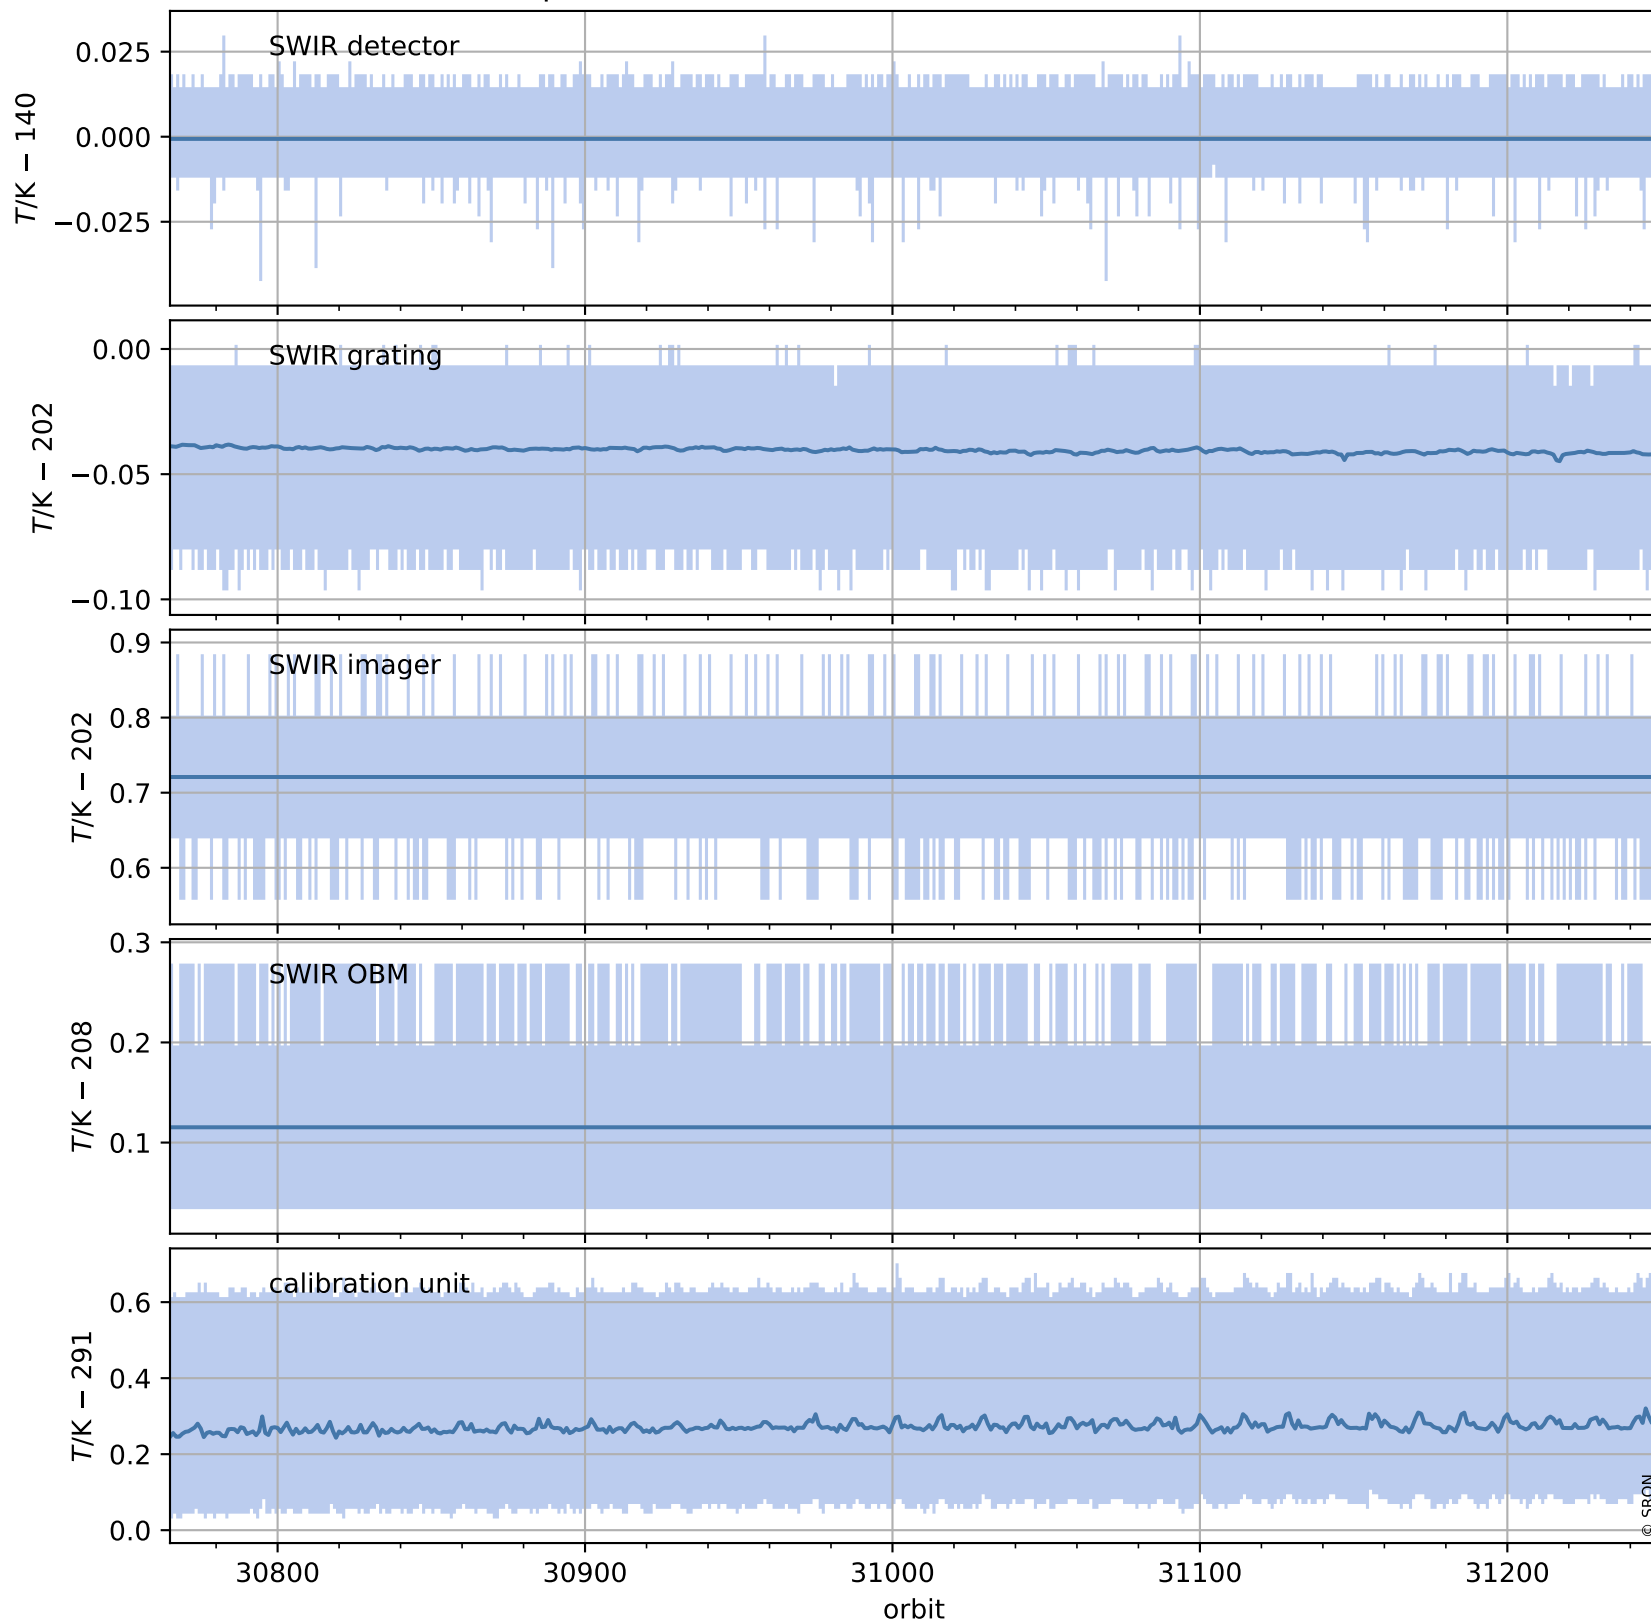

Tropomi SWIR housekeeping data

orbits: [31236, 31249]
coverage: 2023-10-24 / 2023-10-25
created: 2023-10-25T04:21:08+00:00

Temperature of sensors relevant for SWIR (one day)

Tropomi SWIR housekeeping data

orbits: [30765, 31249]
coverage: 2023-09-20 / 2023-10-25
created: 2023-10-25T04:21:08+00:00

Temperature of sensors relevant for SWIR (last month)

Tropomi SWIR housekeeping data

orbits: [31236, 31249]
coverage: 2023-10-24 / 2023-10-25
created: 2023-10-25T04:21:09+00:00

Current and duty cycle of 3 heaters relevant for SWIR (one day)

Tropomi SWIR housekeeping data

orbits: [30765, 31249]
coverage: 2023-09-20 / 2023-10-25
created: 2023-10-25T04:21:09+00:00

Current and duty cycle of 3 heaters relevant for SWIR (last month)

Tropomi SWIR housekeeping data

orbits: [31236, 31249]
coverage: 2023-10-24 / 2023-10-25
created: 2023-10-25T04:21:09+00:00

Temperature of sensors at the SWIR front-end electronics (one day)

Tropomi SWIR housekeeping data