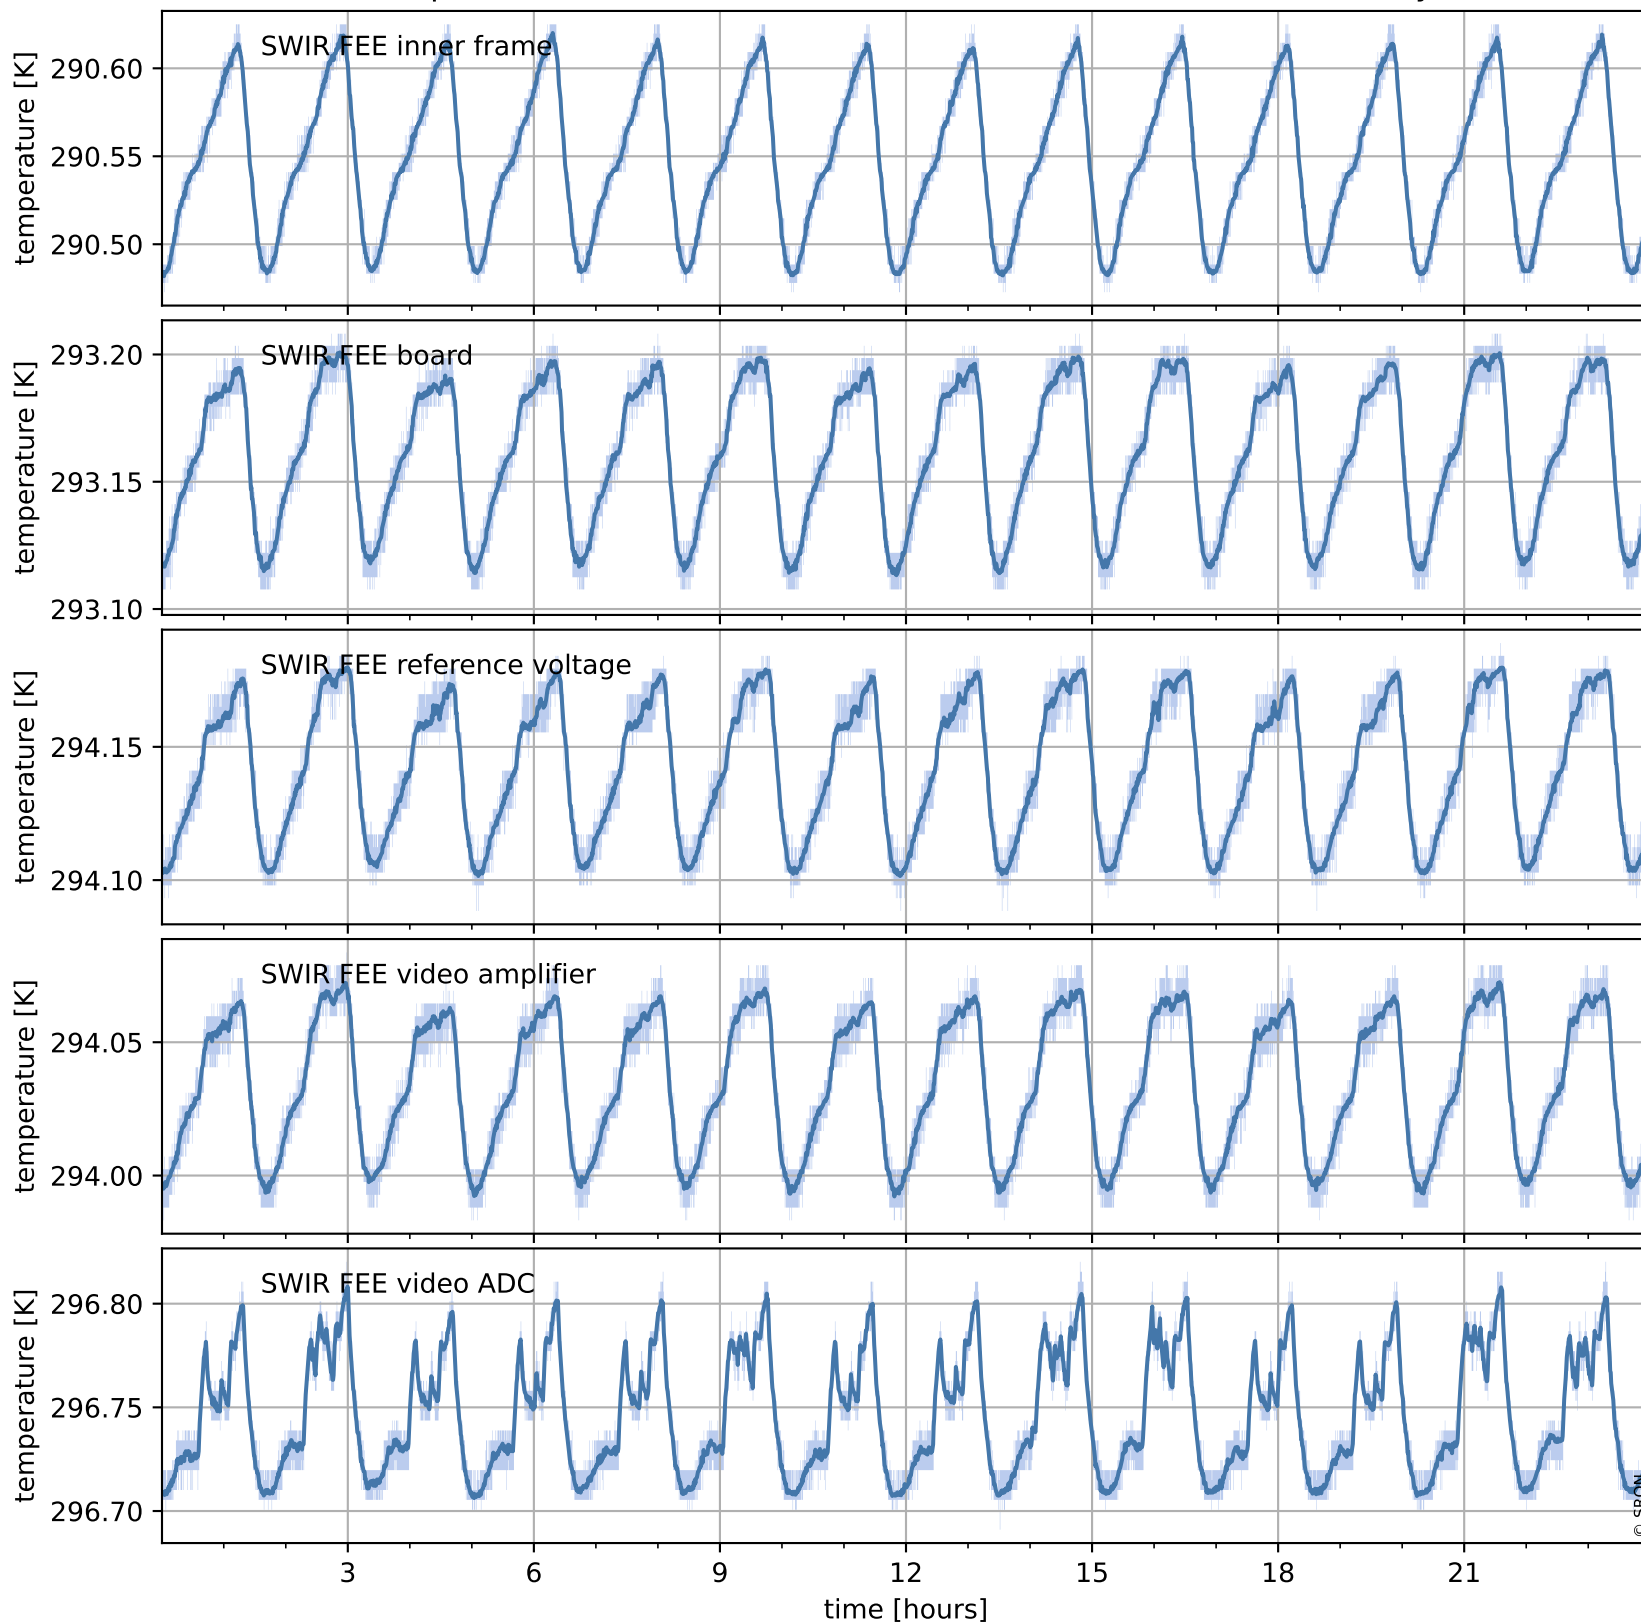

Tropomi SWIR housekeeping data

orbits: [31236, 31249]
coverage: 2023-10-24 / 2023-10-25
created: 2023-10-25T04:21:08+00:00

Temperature of sensors relevant for SWIR (one day)

Tropomi SWIR housekeeping data

orbits: [30765, 31249]
coverage: 2023-09-20 / 2023-10-25
created: 2023-10-25T04:21:08+00:00

Temperature of sensors relevant for SWIR (last month)

Tropomi SWIR housekeeping data

orbits: [31236, 31249]
coverage: 2023-10-24 / 2023-10-25
created: 2023-10-25T04:21:09+00:00

Current and duty cycle of 3 heaters relevant for SWIR (one day)

Tropomi SWIR housekeeping data

orbits: [30765, 31249]
coverage: 2023-09-20 / 2023-10-25
created: 2023-10-25T04:21:09+00:00

Current and duty cycle of 3 heaters relevant for SWIR (last month)

Tropomi SWIR housekeeping data

orbits: [31236, 31249]
coverage: 2023-10-24 / 2023-10-25
created: 2023-10-25T04:21:09+00:00

Temperature of sensors at the SWIR front-end electronics (one day)

Tropomi SWIR housekeeping data