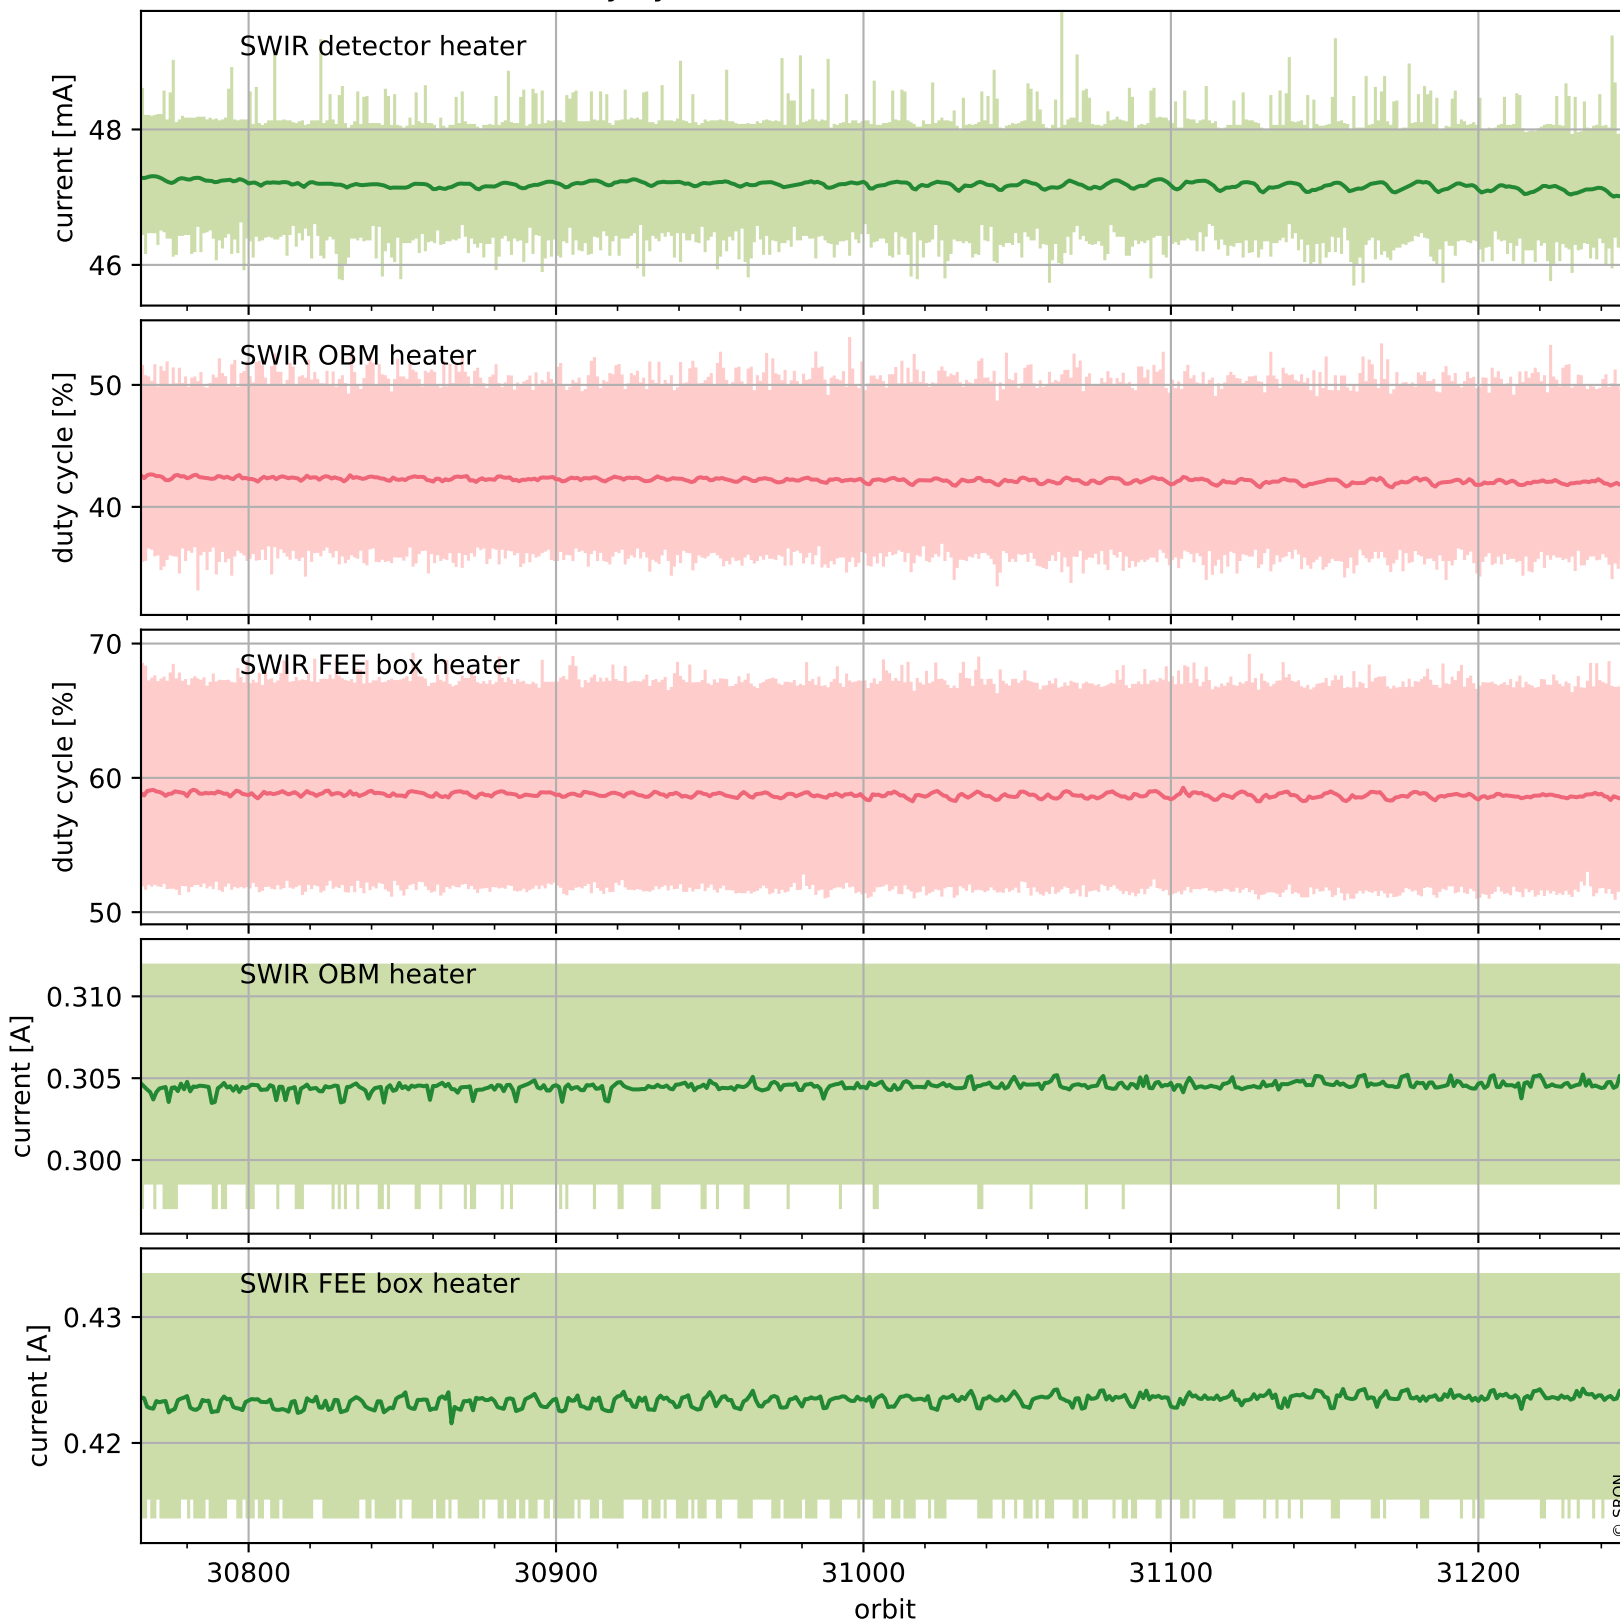

Tropomi SWIR housekeeping data

orbits: [31236, 31249]
coverage: 2023-10-24 / 2023-10-25
created: 2023-10-25T04:21:08+00:00

Temperature of sensors relevant for SWIR (one day)

Tropomi SWIR housekeeping data

orbits: [30765, 31249]
coverage: 2023-09-20 / 2023-10-25
created: 2023-10-25T04:21:08+00:00

Temperature of sensors relevant for SWIR (last month)

Tropomi SWIR housekeeping data

orbits: [31236, 31249]
coverage: 2023-10-24 / 2023-10-25
created: 2023-10-25T04:21:09+00:00

Current and duty cycle of 3 heaters relevant for SWIR (one day)

Tropomi SWIR housekeeping data

orbits: [30765, 31249]
coverage: 2023-09-20 / 2023-10-25
created: 2023-10-25T04:21:09+00:00

Current and duty cycle of 3 heaters relevant for SWIR (last month)

Tropomi SWIR housekeeping data

orbits: [31236, 31249]
coverage: 2023-10-24 / 2023-10-25
created: 2023-10-25T04:21:09+00:00

Temperature of sensors at the SWIR front-end electronics (one day)

Tropomi SWIR housekeeping data