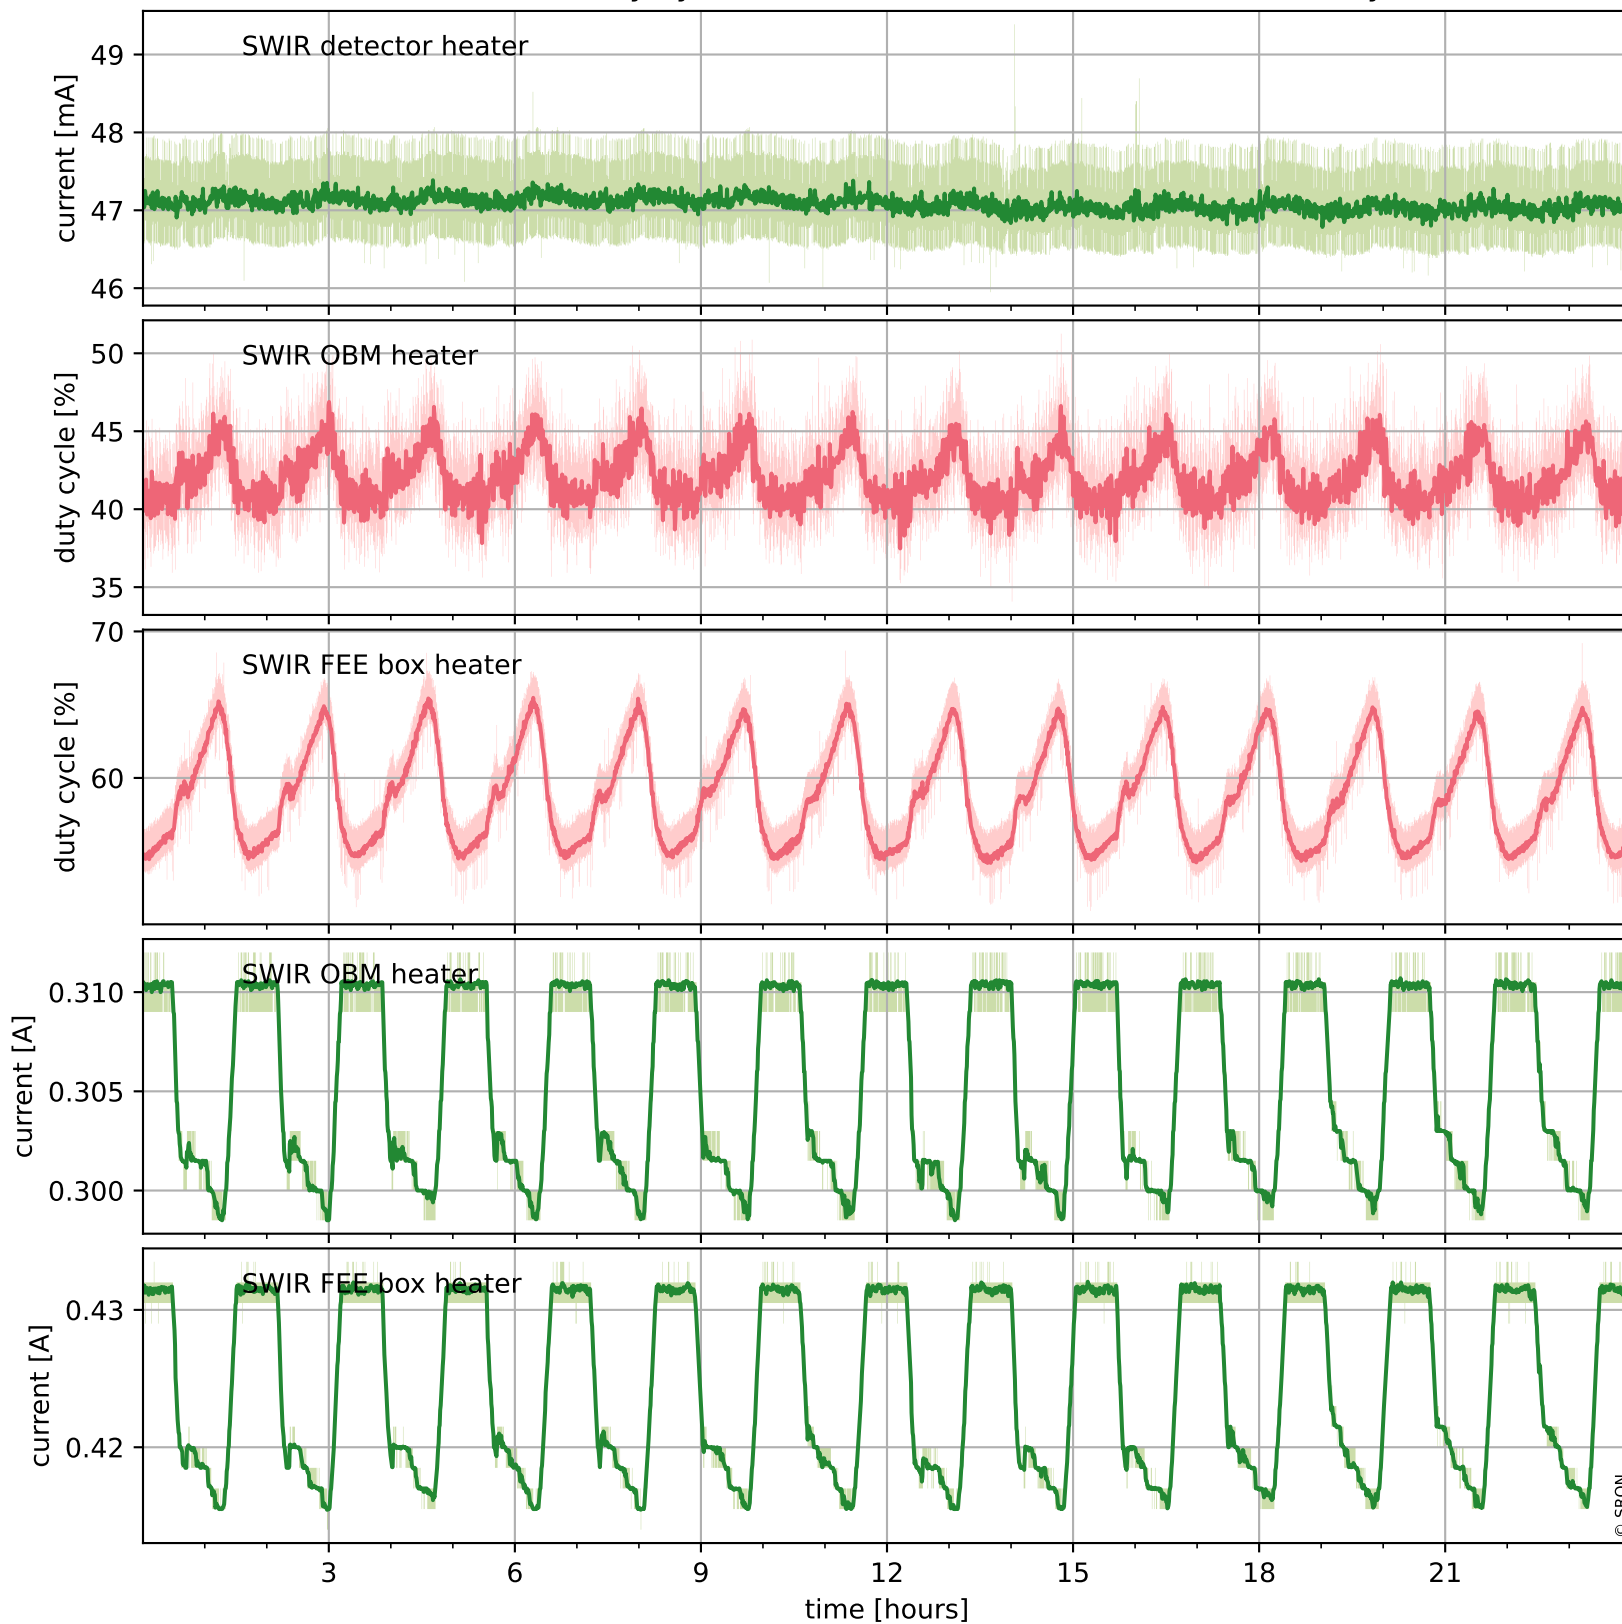

Tropomi SWIR housekeeping data

orbits: [31236, 31249]
coverage: 2023-10-24 / 2023-10-25
created: 2023-10-25T04:21:08+00:00

Temperature of sensors relevant for SWIR (one day)

Tropomi SWIR housekeeping data

orbits: [30765, 31249]
coverage: 2023-09-20 / 2023-10-25
created: 2023-10-25T04:21:08+00:00

Temperature of sensors relevant for SWIR (last month)

Tropomi SWIR housekeeping data

orbits: [31236, 31249]
coverage: 2023-10-24 / 2023-10-25
created: 2023-10-25T04:21:09+00:00

Current and duty cycle of 3 heaters relevant for SWIR (one day)

Tropomi SWIR housekeeping data

orbits: [30765, 31249]
coverage: 2023-09-20 / 2023-10-25
created: 2023-10-25T04:21:09+00:00

Current and duty cycle of 3 heaters relevant for SWIR (last month)

Tropomi SWIR housekeeping data

orbits: [31236, 31249]
coverage: 2023-10-24 / 2023-10-25
created: 2023-10-25T04:21:09+00:00

Temperature of sensors at the SWIR front-end electronics (one day)

Tropomi SWIR housekeeping data