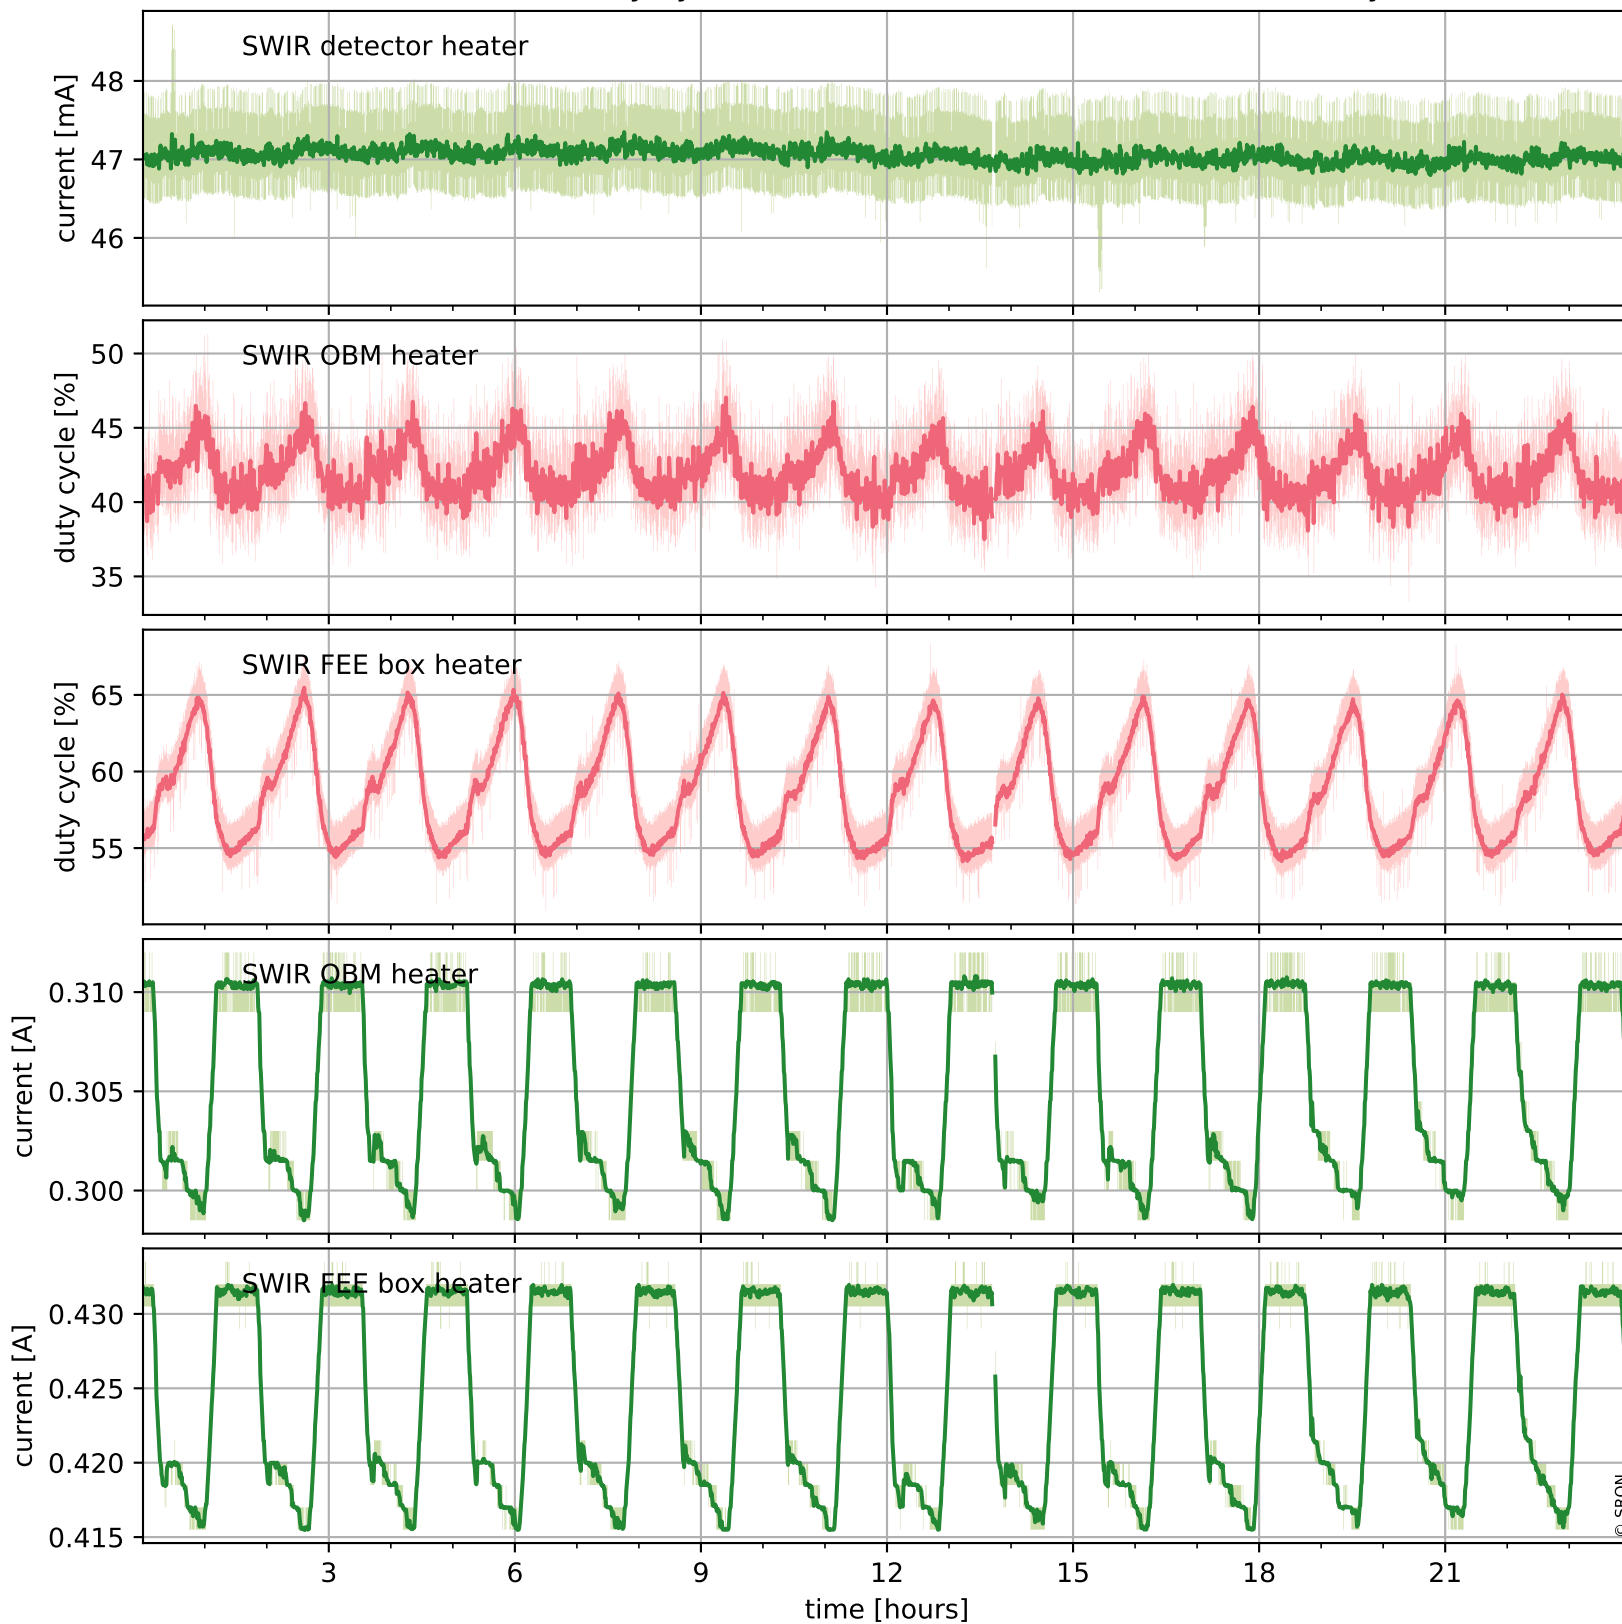

Tropomi SWIR housekeeping data

orbits: [31250, 31263]
coverage: 2023-10-25 / 2023-10-26
created: 2023-10-26T04:21:06+00:00

Temperature of sensors relevant for SWIR (one day)

Tropomi SWIR housekeeping data

orbits: [30779, 31263]
coverage: 2023-09-21 / 2023-10-26
created: 2023-10-26T04:21:07+00:00

Temperature of sensors relevant for SWIR (last month)

Tropomi SWIR housekeeping data

orbits: [31250, 31263]
coverage: 2023-10-25 / 2023-10-26
created: 2023-10-26T04:21:07+00:00

Current and duty cycle of 3 heaters relevant for SWIR (one day)

Tropomi SWIR housekeeping data

orbits: [30779, 31263]
coverage: 2023-09-21 / 2023-10-26
created: 2023-10-26T04:21:07+00:00

Current and duty cycle of 3 heaters relevant for SWIR (last month)

Tropomi SWIR housekeeping data

orbits: [31250, 31263]
coverage: 2023-10-25 / 2023-10-26
created: 2023-10-26T04:21:08+00:00

Temperature of sensors at the SWIR front-end electronics (one day)

Tropomi SWIR housekeeping data