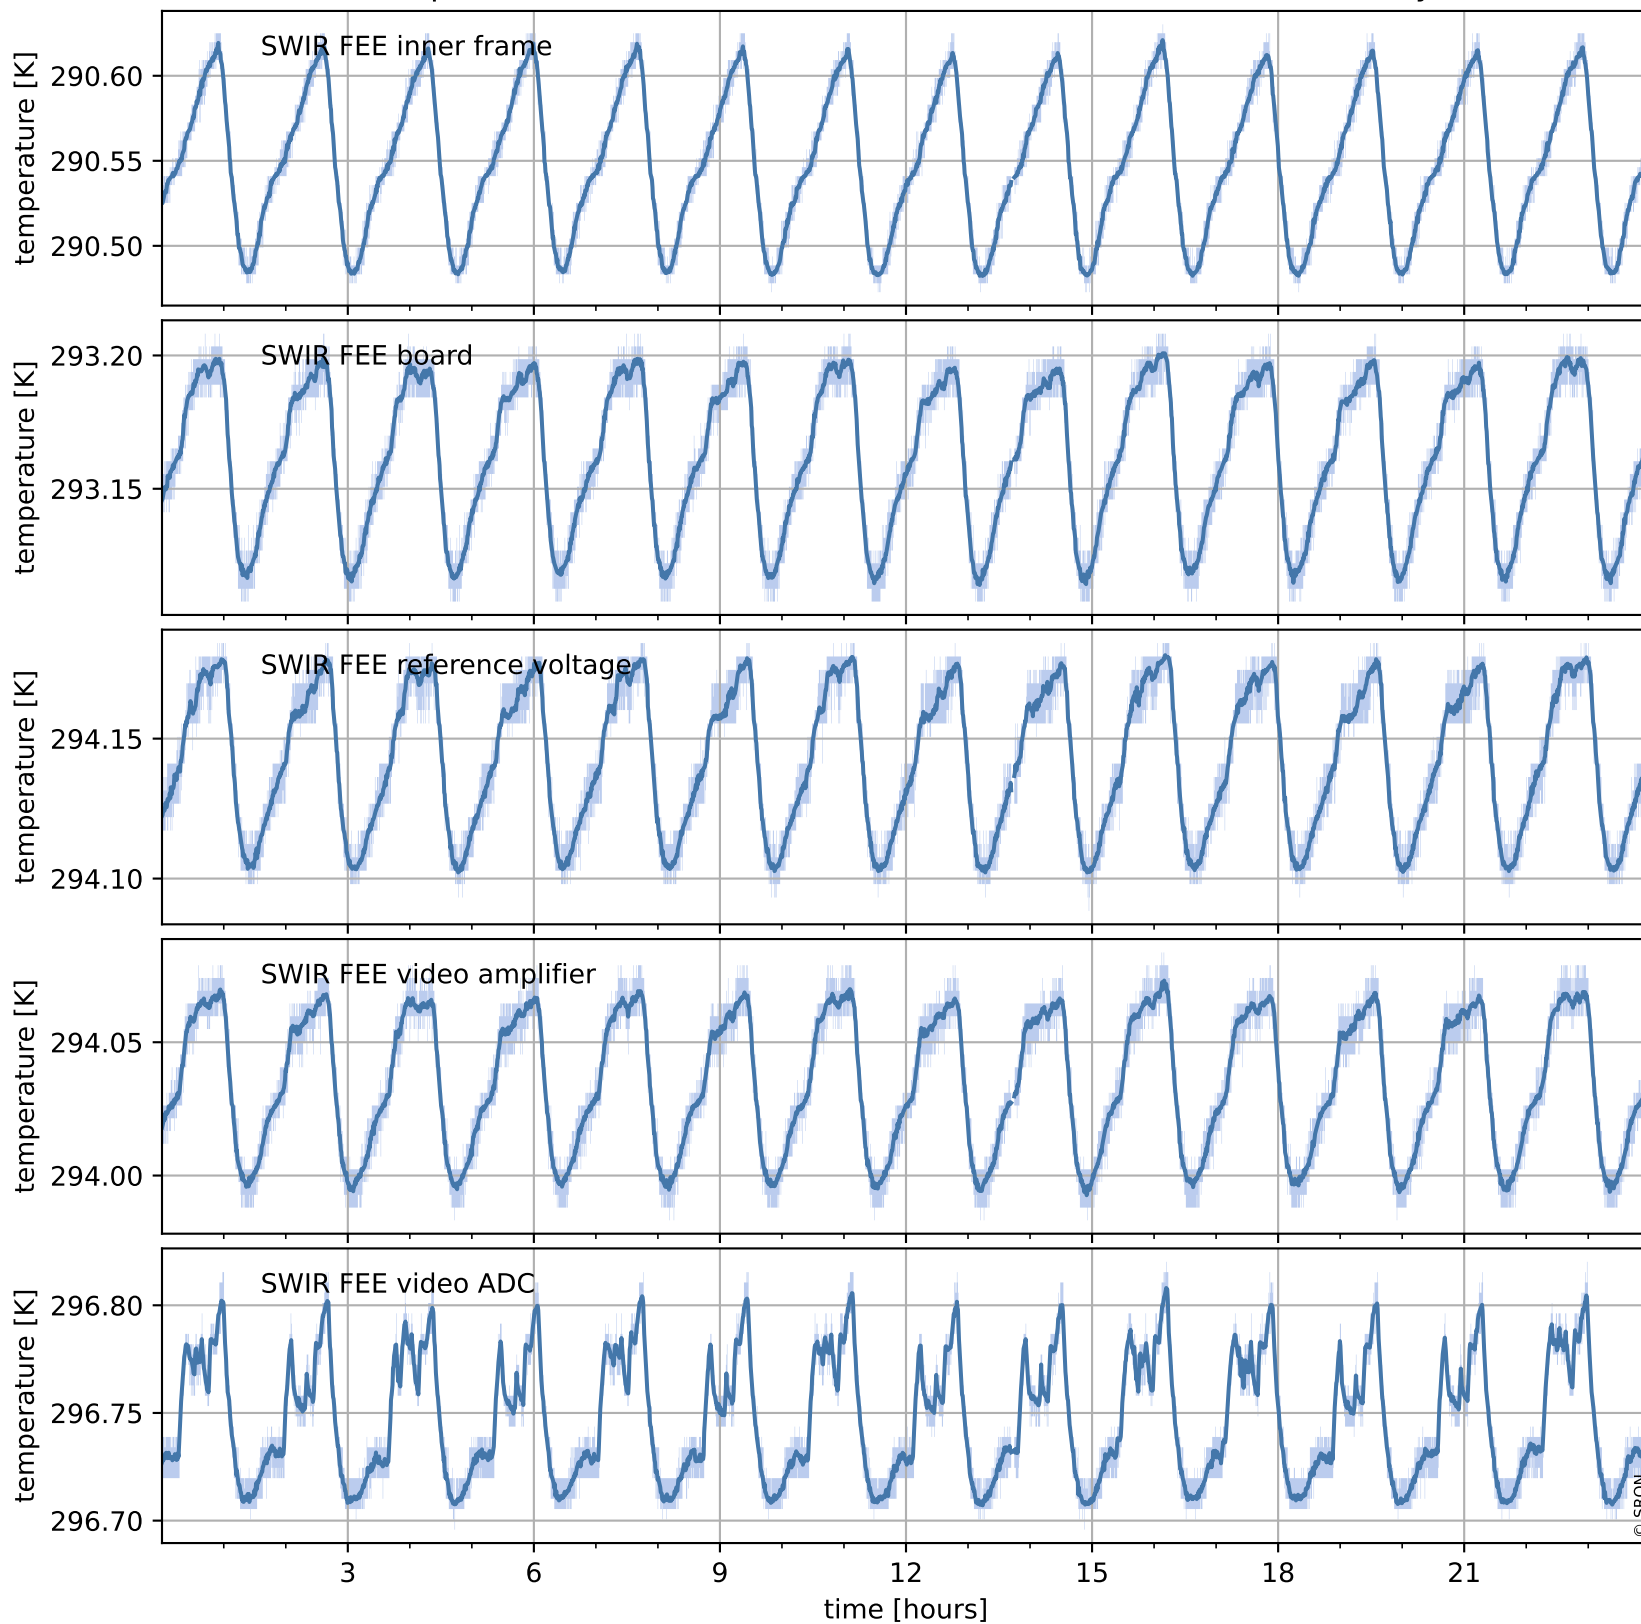

Tropomi SWIR housekeeping data

orbits: [31250, 31263]
coverage: 2023-10-25 / 2023-10-26
created: 2023-10-26T04:21:06+00:00

Temperature of sensors relevant for SWIR (one day)

Tropomi SWIR housekeeping data

orbits: [30779, 31263]
coverage: 2023-09-21 / 2023-10-26
created: 2023-10-26T04:21:07+00:00

Temperature of sensors relevant for SWIR (last month)

Tropomi SWIR housekeeping data

orbits: [31250, 31263]
coverage: 2023-10-25 / 2023-10-26
created: 2023-10-26T04:21:07+00:00

Current and duty cycle of 3 heaters relevant for SWIR (one day)

Tropomi SWIR housekeeping data

orbits: [30779, 31263]
coverage: 2023-09-21 / 2023-10-26
created: 2023-10-26T04:21:07+00:00

Current and duty cycle of 3 heaters relevant for SWIR (last month)

Tropomi SWIR housekeeping data

orbits: [31250, 31263]
coverage: 2023-10-25 / 2023-10-26
created: 2023-10-26T04:21:08+00:00

Temperature of sensors at the SWIR front-end electronics (one day)

Tropomi SWIR housekeeping data