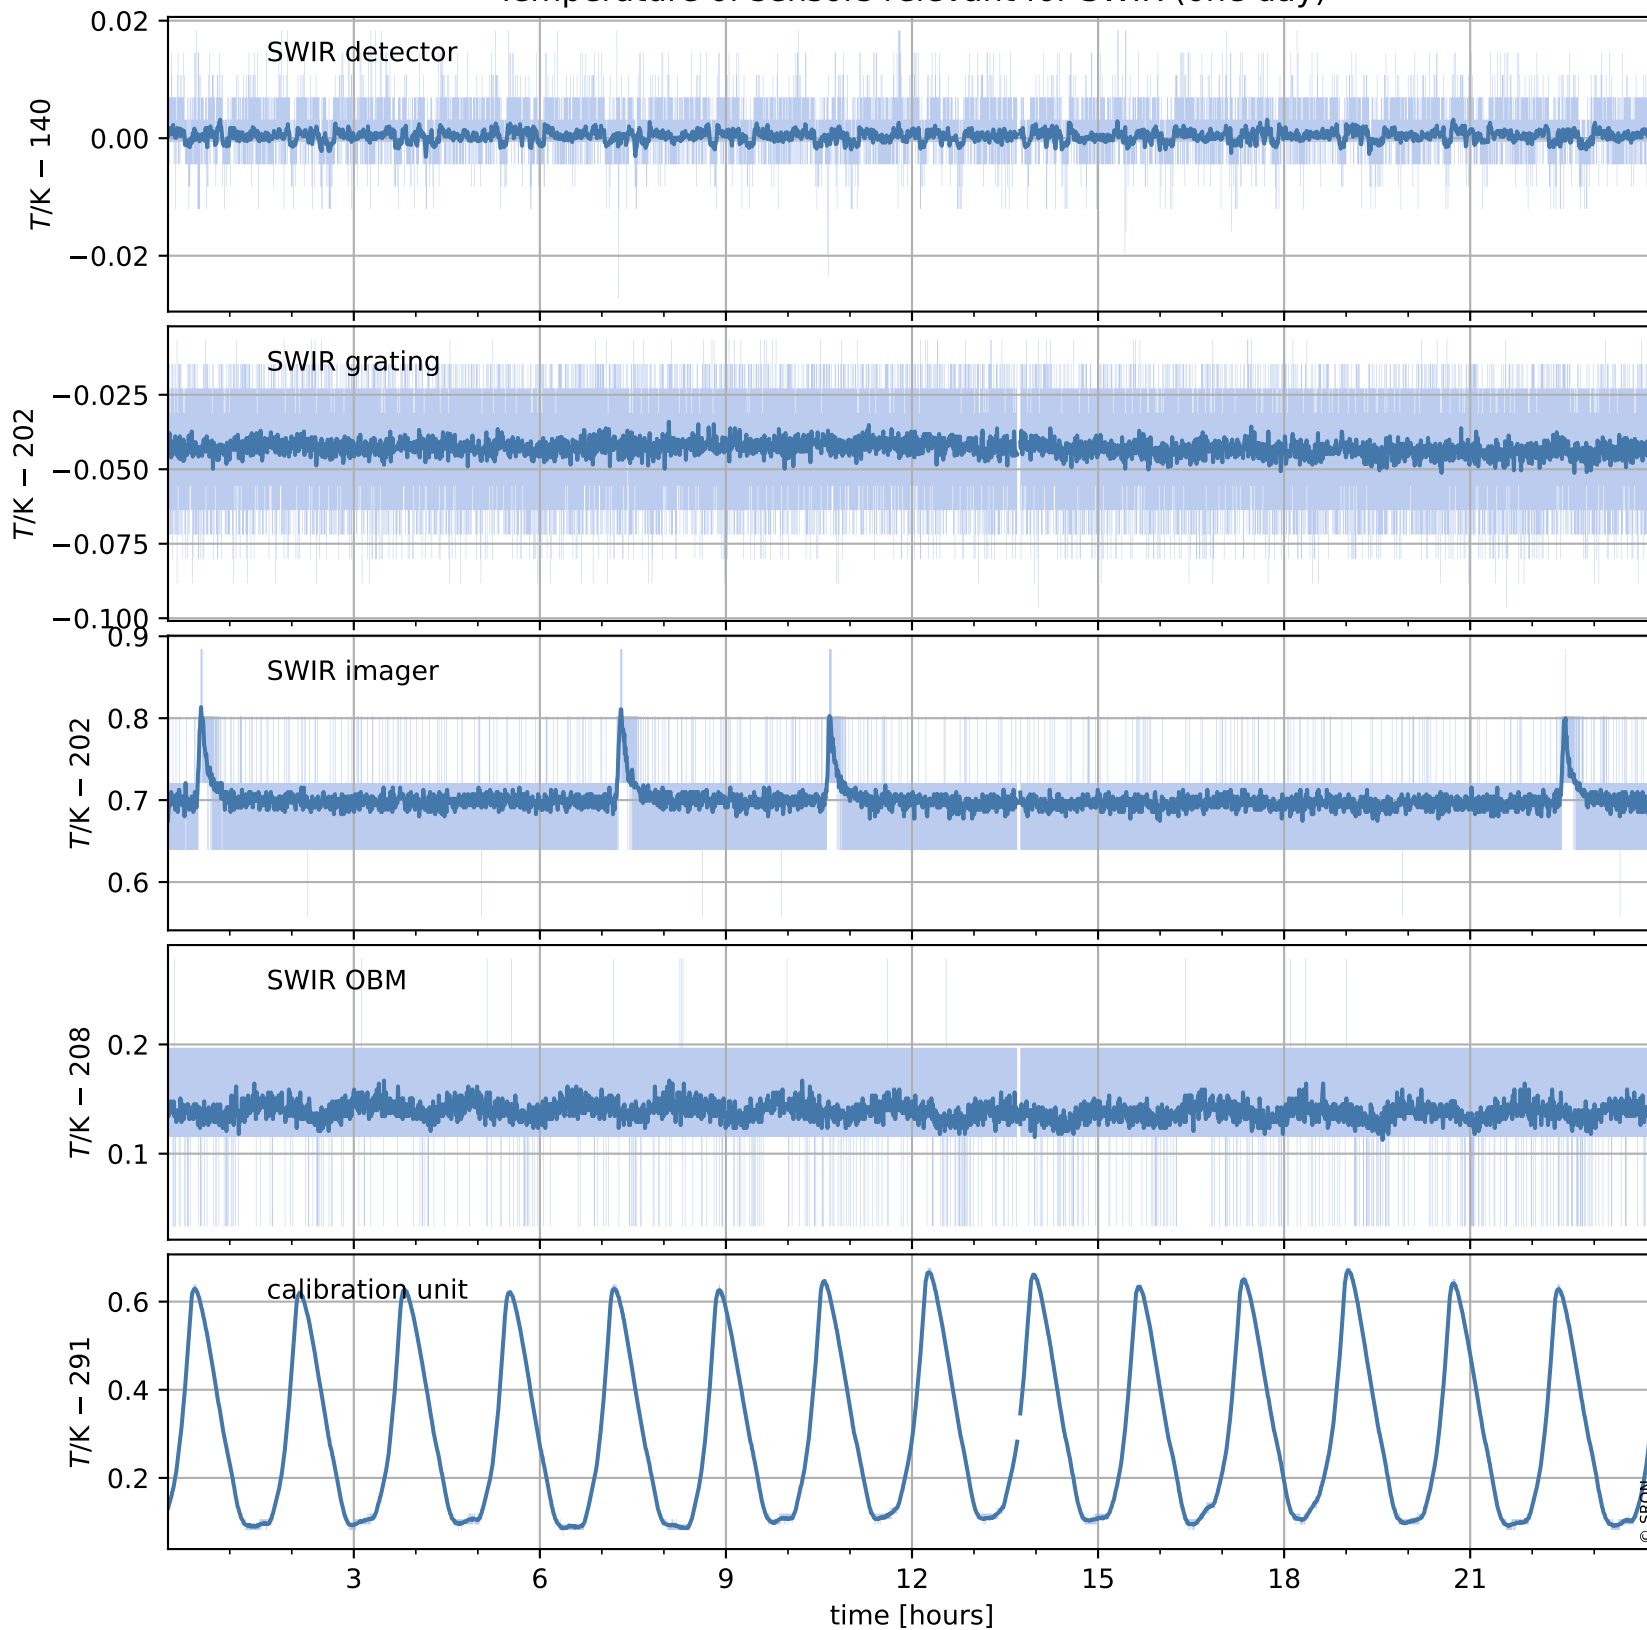

Tropomi SWIR housekeeping data

orbits: [31250, 31263]
coverage: 2023-10-25 / 2023-10-26
created: 2023-10-26T04:21:06+00:00

Temperature of sensors relevant for SWIR (one day)

Tropomi SWIR housekeeping data

orbits: [30779, 31263]
coverage: 2023-09-21 / 2023-10-26
created: 2023-10-26T04:21:07+00:00

Temperature of sensors relevant for SWIR (last month)

Tropomi SWIR housekeeping data

orbits: [31250, 31263]
coverage: 2023-10-25 / 2023-10-26
created: 2023-10-26T04:21:07+00:00