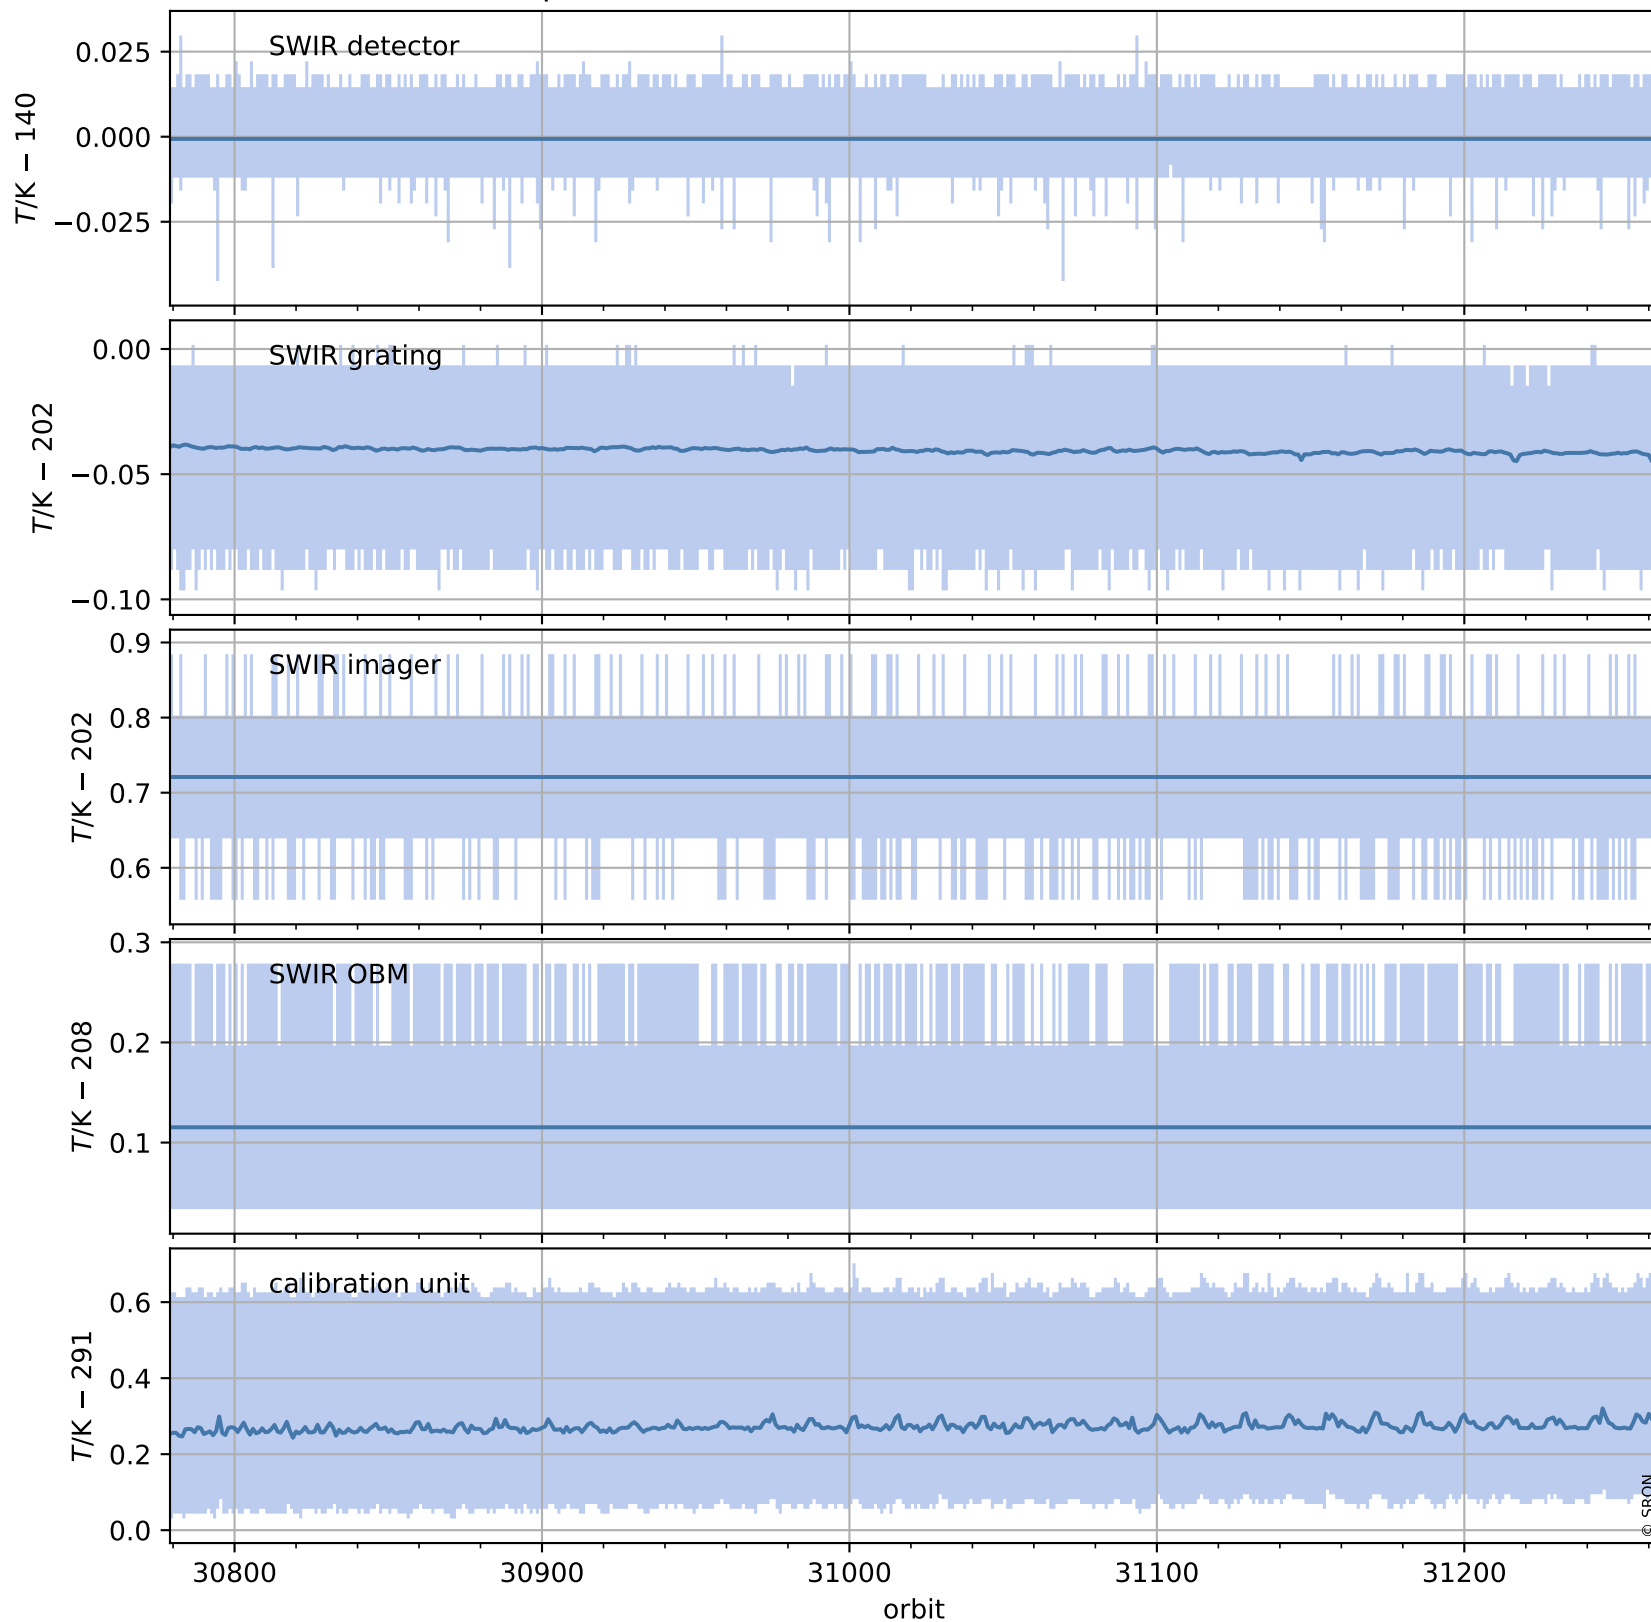

Tropomi SWIR housekeeping data

orbits: [31250, 31263]
coverage: 2023-10-25 / 2023-10-26
created: 2023-10-26T04:21:06+00:00

Temperature of sensors relevant for SWIR (one day)

Tropomi SWIR housekeeping data

orbits: [30779, 31263]
coverage: 2023-09-21 / 2023-10-26
created: 2023-10-26T04:21:07+00:00

Temperature of sensors relevant for SWIR (last month)

Tropomi SWIR housekeeping data

orbits: [31250, 31263]
coverage: 2023-10-25 / 2023-10-26
created: 2023-10-26T04:21:07+00:00

Current and duty cycle of 3 heaters relevant for SWIR (one day)

Tropomi SWIR housekeeping data

orbits: [30779, 31263]
coverage: 2023-09-21 / 2023-10-26
created: 2023-10-26T04:21:07+00:00

Current and duty cycle of 3 heaters relevant for SWIR (last month)

Tropomi SWIR housekeeping data

orbits: [31250, 31263]
coverage: 2023-10-25 / 2023-10-26
created: 2023-10-26T04:21:08+00:00

Temperature of sensors at the SWIR front-end electronics (one day)

Tropomi SWIR housekeeping data