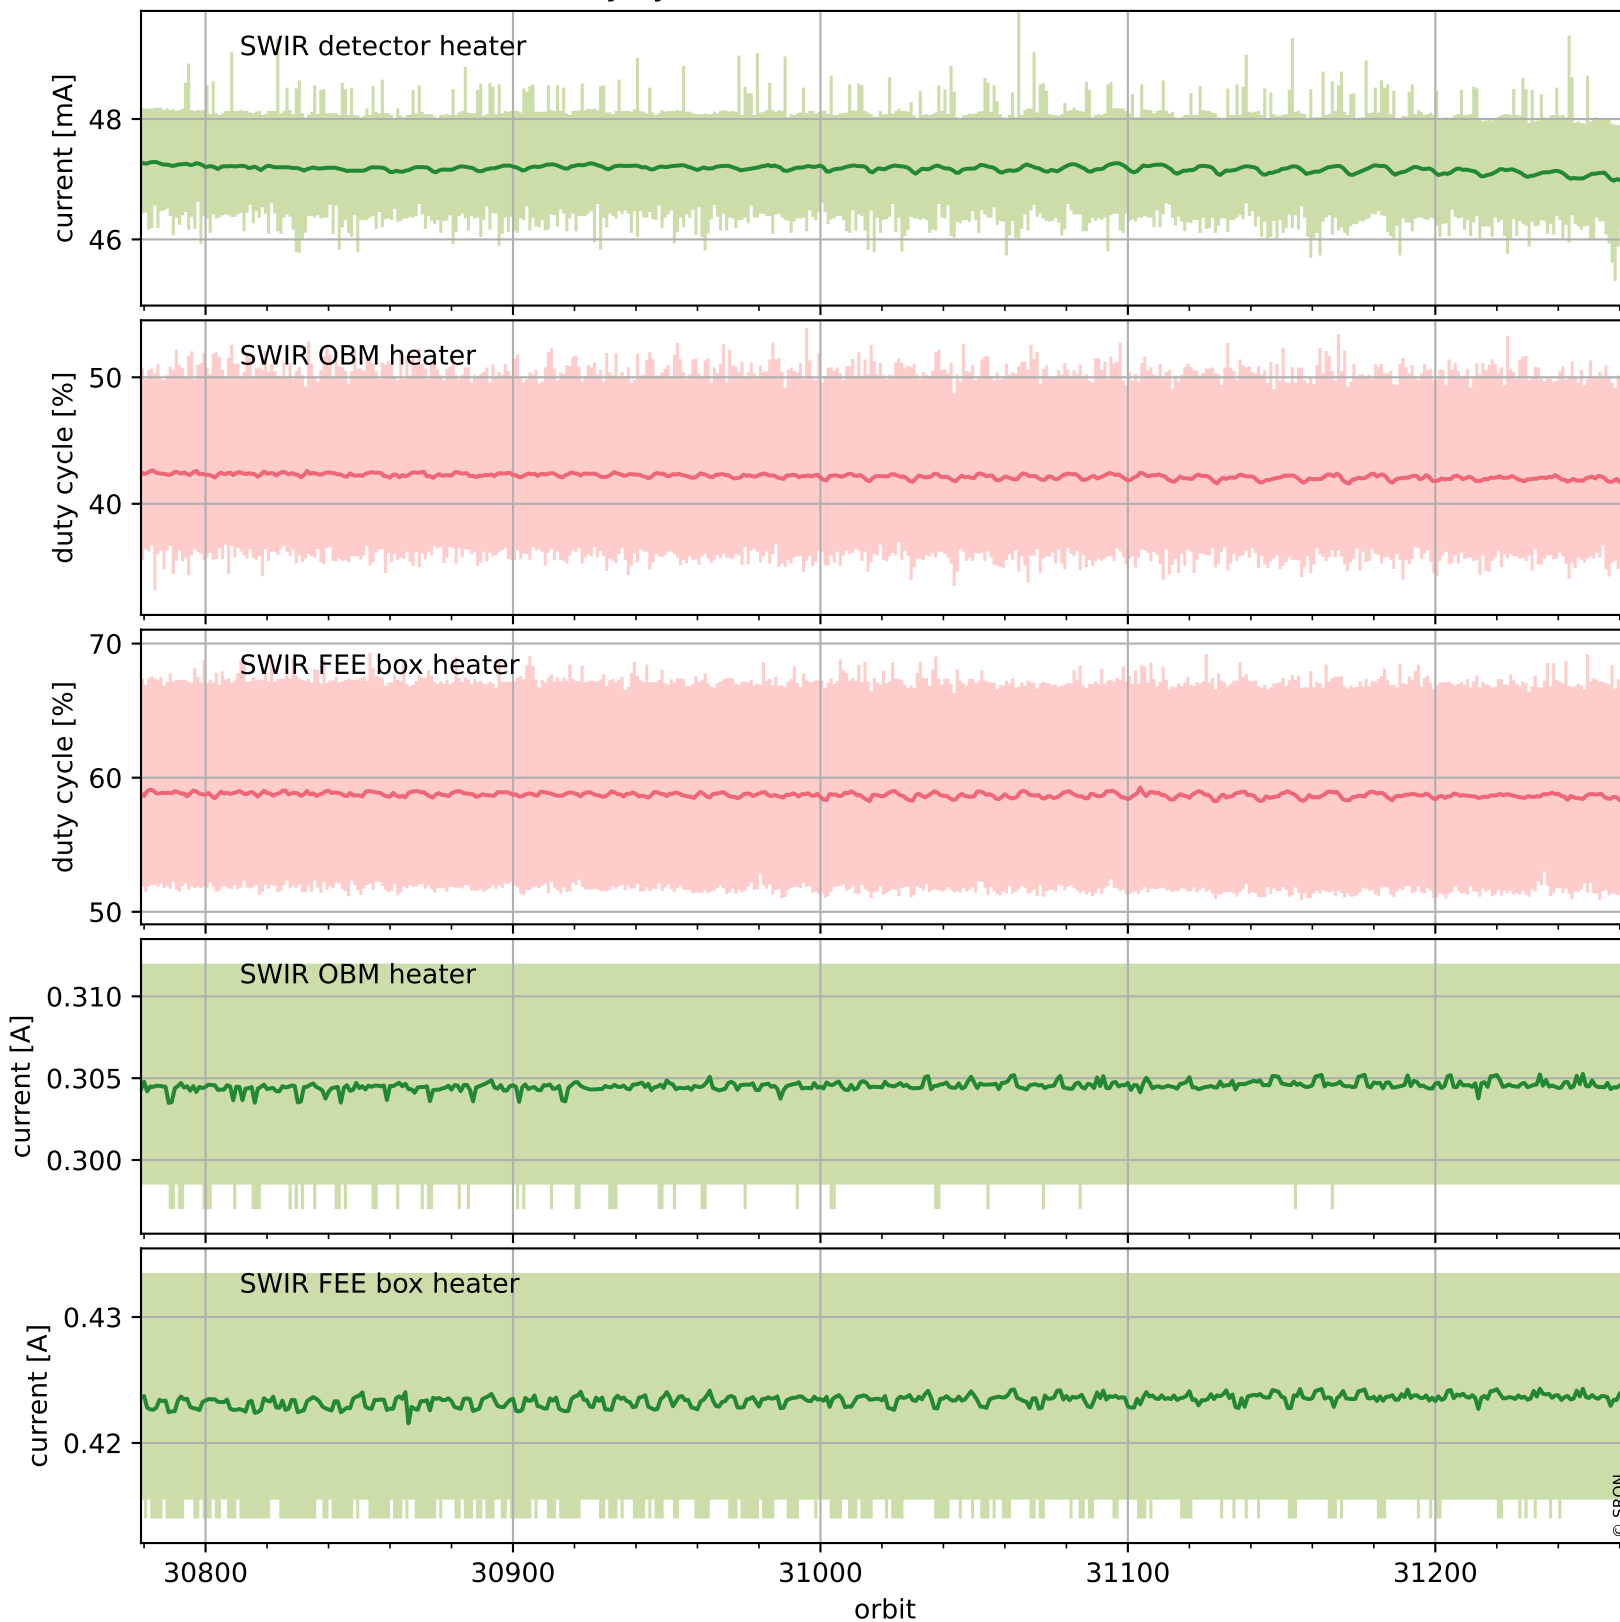

Tropomi SWIR housekeeping data

orbits: [31250, 31263]
coverage: 2023-10-25 / 2023-10-26
created: 2023-10-26T04:21:06+00:00

Temperature of sensors relevant for SWIR (one day)

Tropomi SWIR housekeeping data

orbits: [30779, 31263]
coverage: 2023-09-21 / 2023-10-26
created: 2023-10-26T04:21:07+00:00

Temperature of sensors relevant for SWIR (last month)

Tropomi SWIR housekeeping data

orbits: [31250, 31263]
coverage: 2023-10-25 / 2023-10-26
created: 2023-10-26T04:21:07+00:00

Current and duty cycle of 3 heaters relevant for SWIR (one day)

Tropomi SWIR housekeeping data

orbits: [30779, 31263]
coverage: 2023-09-21 / 2023-10-26
created: 2023-10-26T04:21:07+00:00

Current and duty cycle of 3 heaters relevant for SWIR (last month)

Tropomi SWIR housekeeping data

orbits: [31250, 31263]
coverage: 2023-10-25 / 2023-10-26
created: 2023-10-26T04:21:08+00:00

Temperature of sensors at the SWIR front-end electronics (one day)

Tropomi SWIR housekeeping data