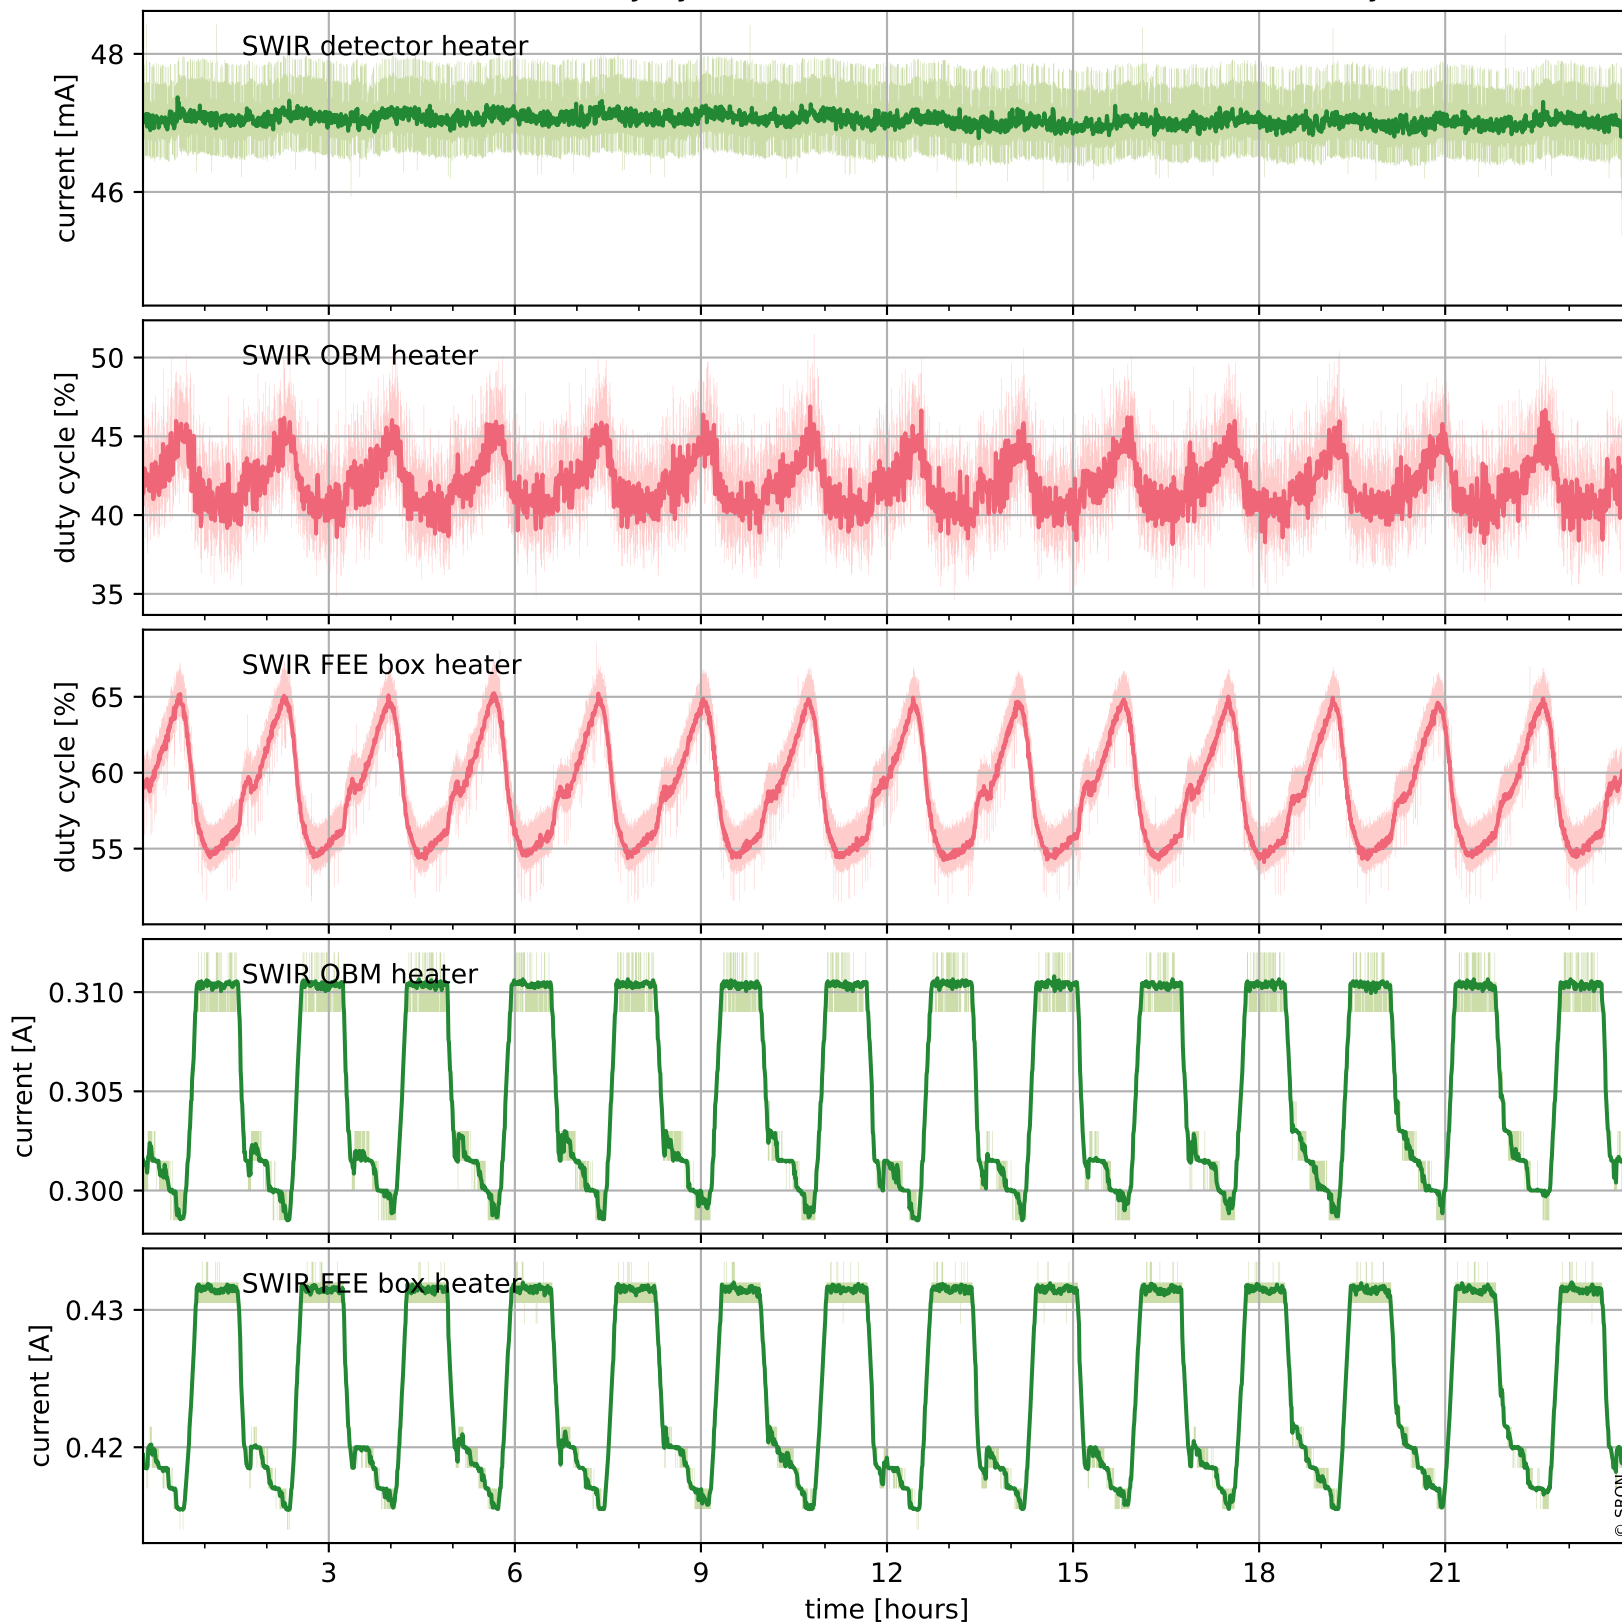

Tropomi SWIR housekeeping data

orbits: [31264, 31278]
coverage: 2023-10-26 / 2023-10-27
created: 2023-10-27T14:21:03Z

Temperature of sensors relevant for SWIR (one day)

Tropomi SWIR housekeeping data

orbits: [30794, 31278]
coverage: 2023-09-22 / 2023-10-27
created: 2023-10-27T14:21:03Z

Temperature of sensors relevant for SWIR (last month)

Tropomi SWIR housekeeping data

orbits: [31264, 31278]
coverage: 2023-10-26 / 2023-10-27
created: 2023-10-27T14:21:03Z

Current and duty cycle of 3 heaters relevant for SWIR (one day)

Tropomi SWIR housekeeping data

orbits: [30794, 31278]
coverage: 2023-09-22 / 2023-10-27
created: 2023-10-27T14:21:04Z

Current and duty cycle of 3 heaters relevant for SWIR (last month)

Tropomi SWIR housekeeping data

orbits: [31264, 31278]
coverage: 2023-10-26 / 2023-10-27
created: 2023-10-27T14:21:04Z

Temperature of sensors at the SWIR front-end electronics (one day)

Tropomi SWIR housekeeping data

orbits: [30794, 31278]
coverage: 2023-09-22 / 2023-10-27
created: 2023-10-27T14:21:04Z