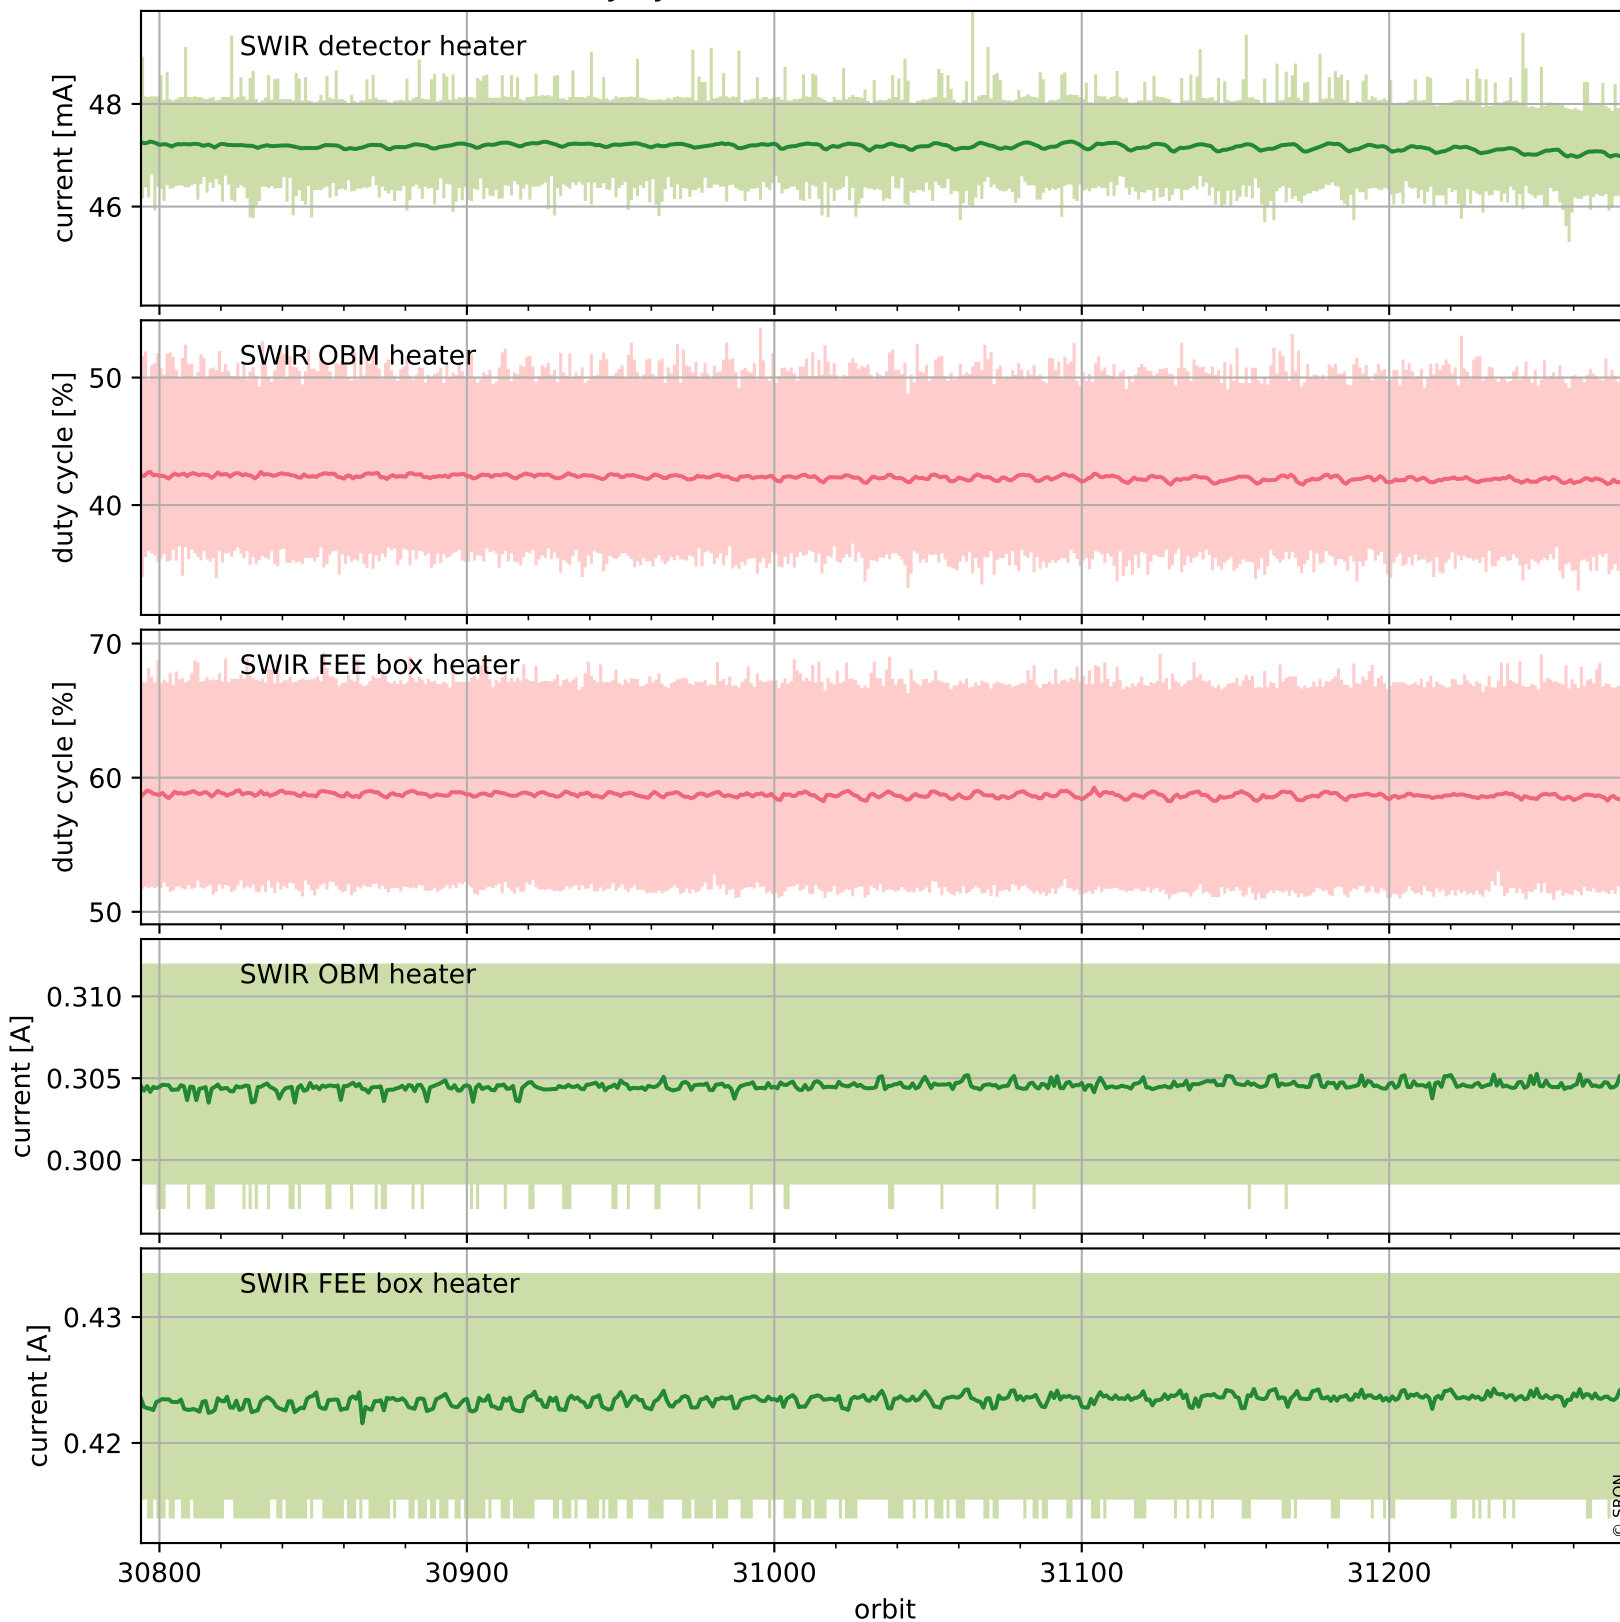

Tropomi SWIR housekeeping data

orbits: [31264, 31278]
coverage: 2023-10-26 / 2023-10-27
created: 2023-10-27T14:21:03Z

Temperature of sensors relevant for SWIR (one day)

Tropomi SWIR housekeeping data

orbits: [30794, 31278]
coverage: 2023-09-22 / 2023-10-27
created: 2023-10-27T14:21:03Z

Temperature of sensors relevant for SWIR (last month)

Tropomi SWIR housekeeping data

orbits: [31264, 31278]
coverage: 2023-10-26 / 2023-10-27
created: 2023-10-27T14:21:03Z

Current and duty cycle of 3 heaters relevant for SWIR (one day)

Tropomi SWIR housekeeping data

orbits: [30794, 31278]
coverage: 2023-09-22 / 2023-10-27
created: 2023-10-27T14:21:04Z

Current and duty cycle of 3 heaters relevant for SWIR (last month)

Tropomi SWIR housekeeping data

orbits: [31264, 31278]
coverage: 2023-10-26 / 2023-10-27
created: 2023-10-27T14:21:04Z

Temperature of sensors at the SWIR front-end electronics (one day)

Tropomi SWIR housekeeping data

orbits: [30794, 31278]
coverage: 2023-09-22 / 2023-10-27
created: 2023-10-27T14:21:04Z