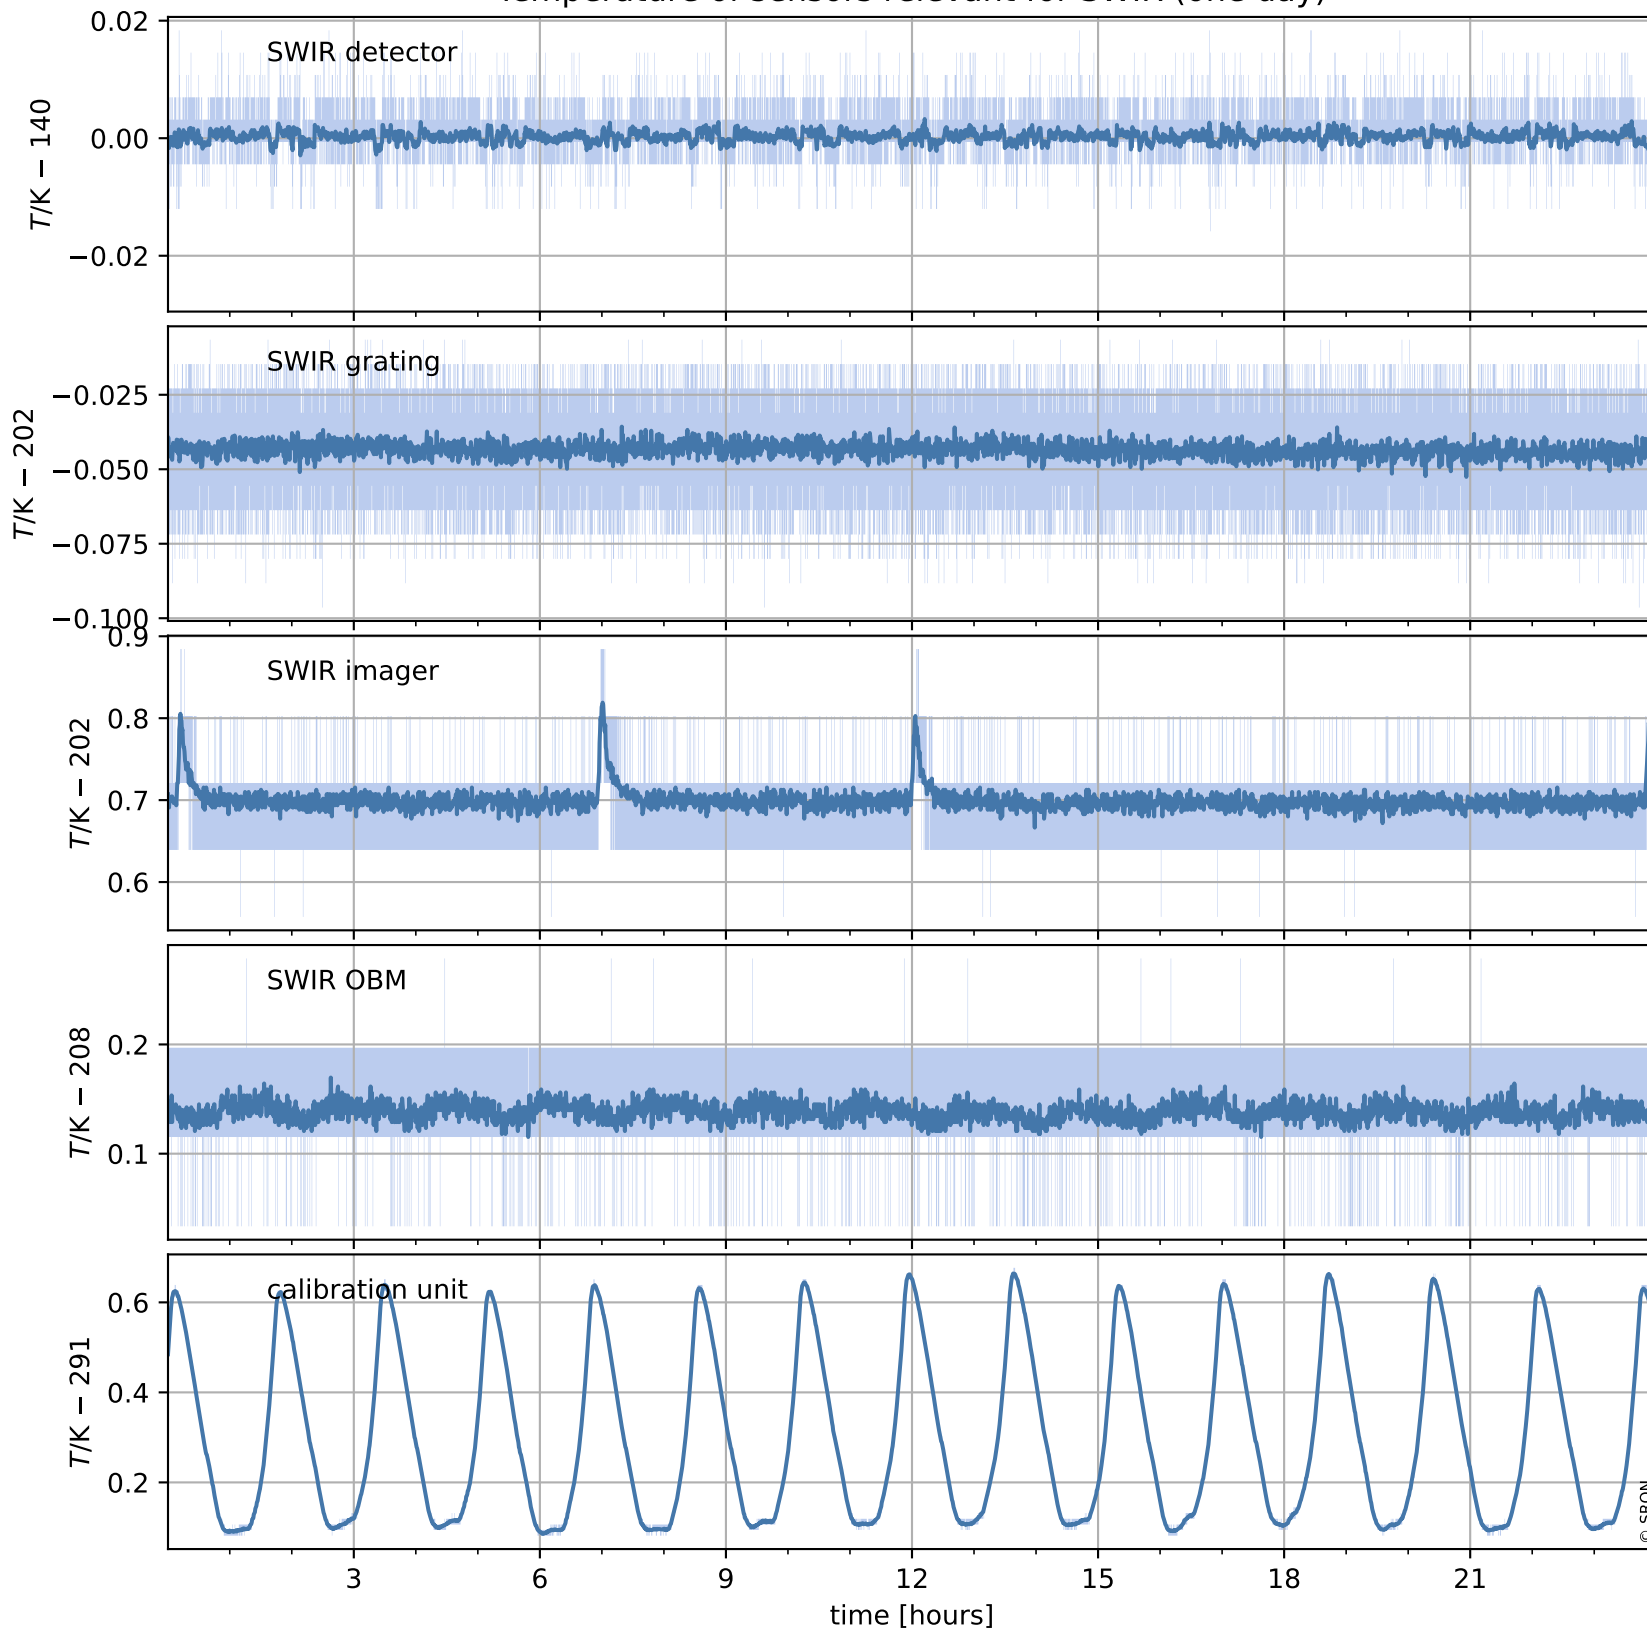

Tropomi SWIR housekeeping data

orbits: [31264, 31278]
coverage: 2023-10-26 / 2023-10-27
created: 2023-10-27T14:21:03Z

Temperature of sensors relevant for SWIR (one day)

Tropomi SWIR housekeeping data

orbits: [30794, 31278]
coverage: 2023-09-22 / 2023-10-27
created: 2023-10-27T14:21:03Z

Temperature of sensors relevant for SWIR (last month)

Tropomi SWIR housekeeping data

orbits: [31264, 31278]
coverage: 2023-10-26 / 2023-10-27
created: 2023-10-27T14:21:03Z

Current and duty cycle of 3 heaters relevant for SWIR (one day)

Tropomi SWIR housekeeping data

orbits: [30794, 31278]
coverage: 2023-09-22 / 2023-10-27
created: 2023-10-27T14:21:04Z

Current and duty cycle of 3 heaters relevant for SWIR (last month)

Tropomi SWIR housekeeping data