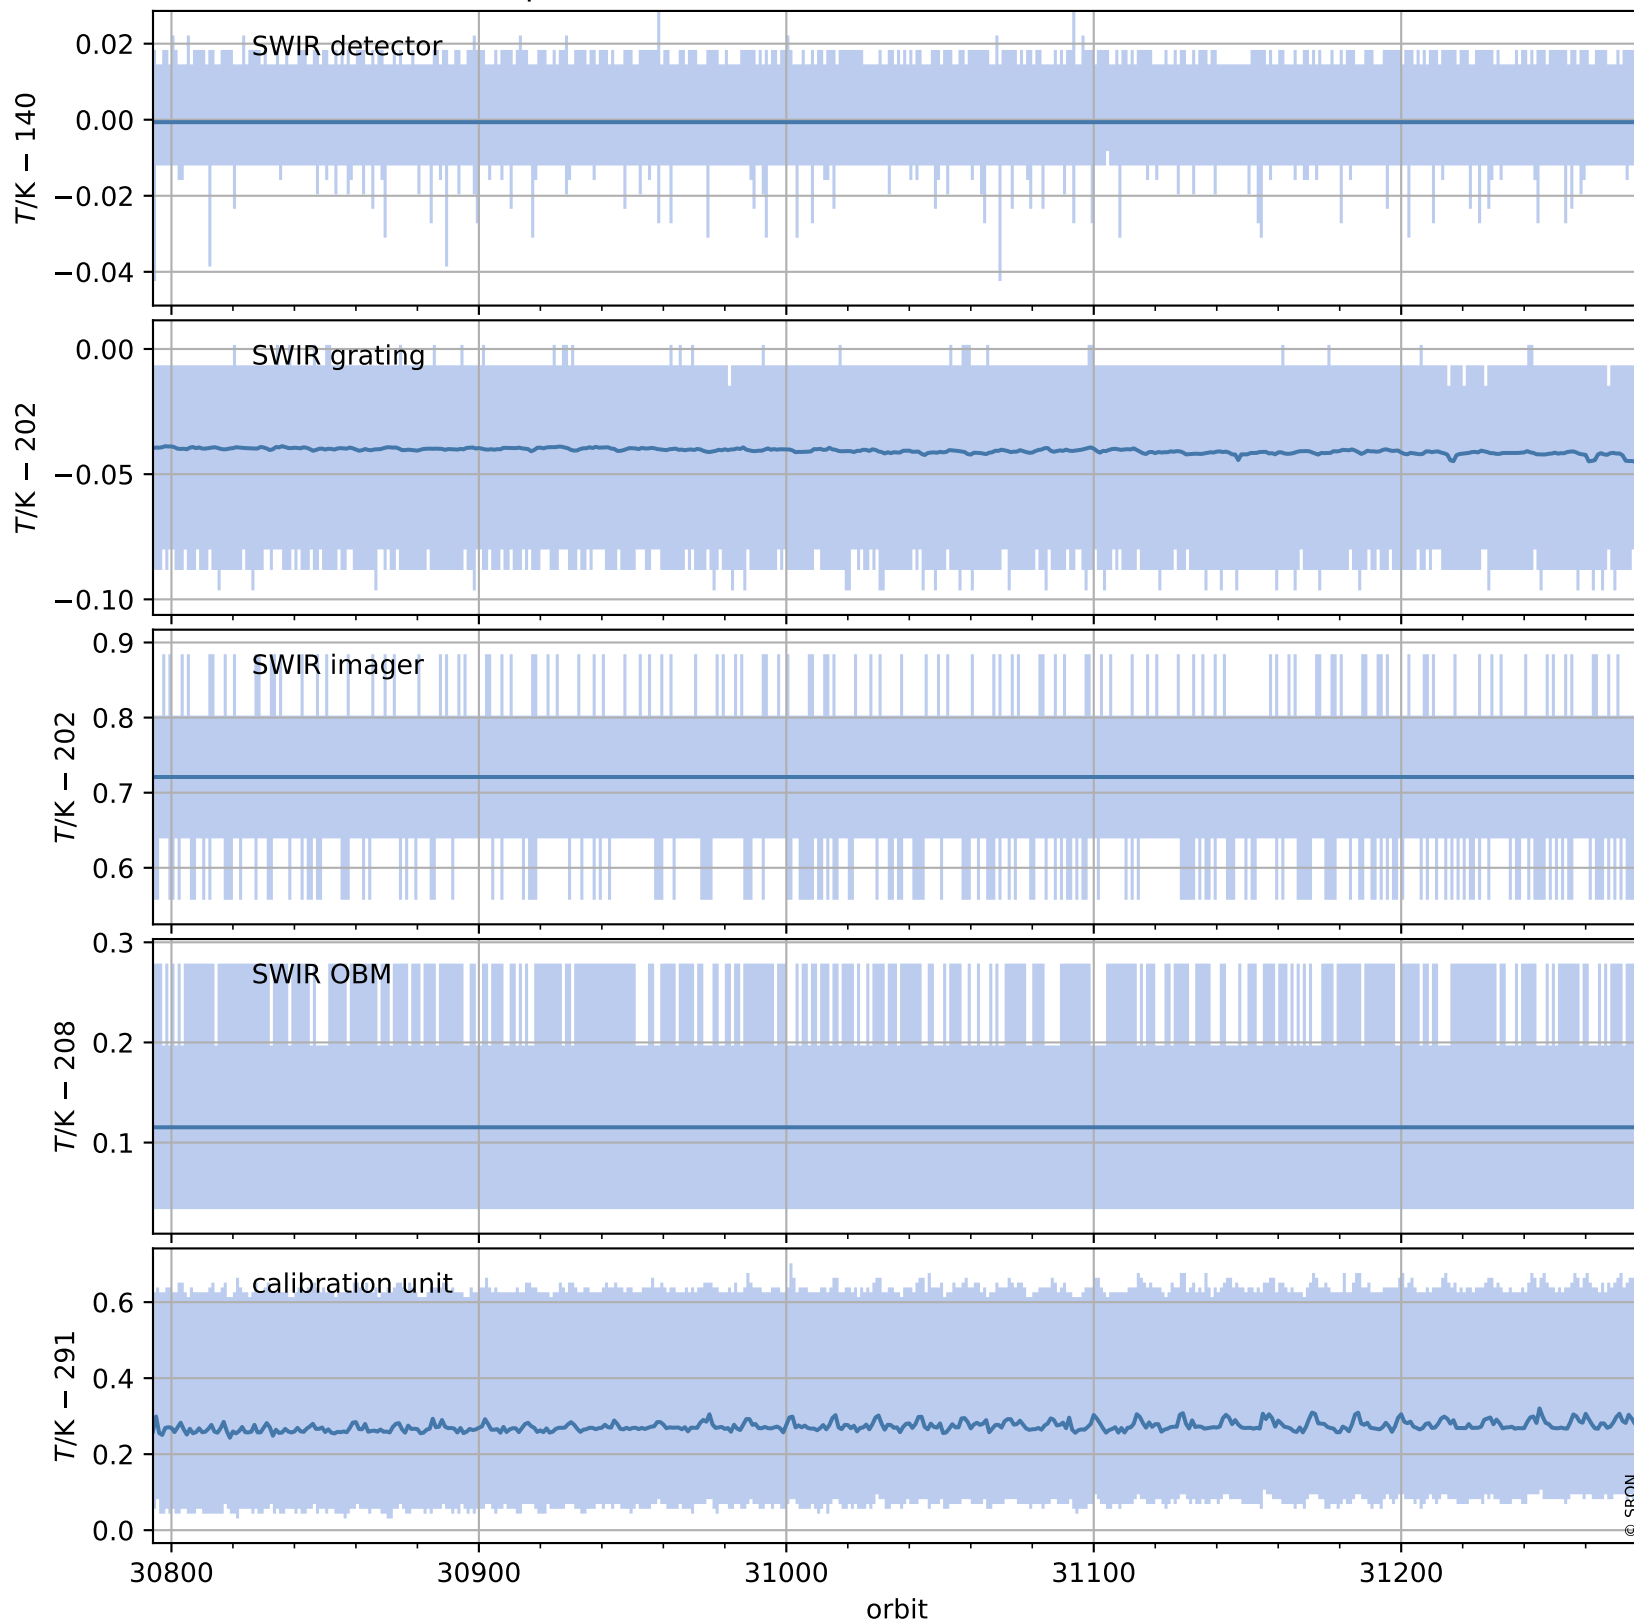

Tropomi SWIR housekeeping data

orbits: [31264, 31278]
coverage: 2023-10-26 / 2023-10-27
created: 2023-10-27T14:21:03Z

Temperature of sensors relevant for SWIR (one day)

Tropomi SWIR housekeeping data

orbits: [30794, 31278]
coverage: 2023-09-22 / 2023-10-27
created: 2023-10-27T14:21:03Z

Temperature of sensors relevant for SWIR (last month)

Tropomi SWIR housekeeping data

orbits: [31264, 31278]
coverage: 2023-10-26 / 2023-10-27
created: 2023-10-27T14:21:03Z

Current and duty cycle of 3 heaters relevant for SWIR (one day)

Tropomi SWIR housekeeping data

orbits: [30794, 31278]
coverage: 2023-09-22 / 2023-10-27
created: 2023-10-27T14:21:04Z

Current and duty cycle of 3 heaters relevant for SWIR (last month)

Tropomi SWIR housekeeping data

orbits: [31264, 31278]
coverage: 2023-10-26 / 2023-10-27
created: 2023-10-27T14:21:04Z

Temperature of sensors at the SWIR front-end electronics (one day)

Tropomi SWIR housekeeping data

orbits: [30794, 31278]
coverage: 2023-09-22 / 2023-10-27
created: 2023-10-27T14:21:04Z