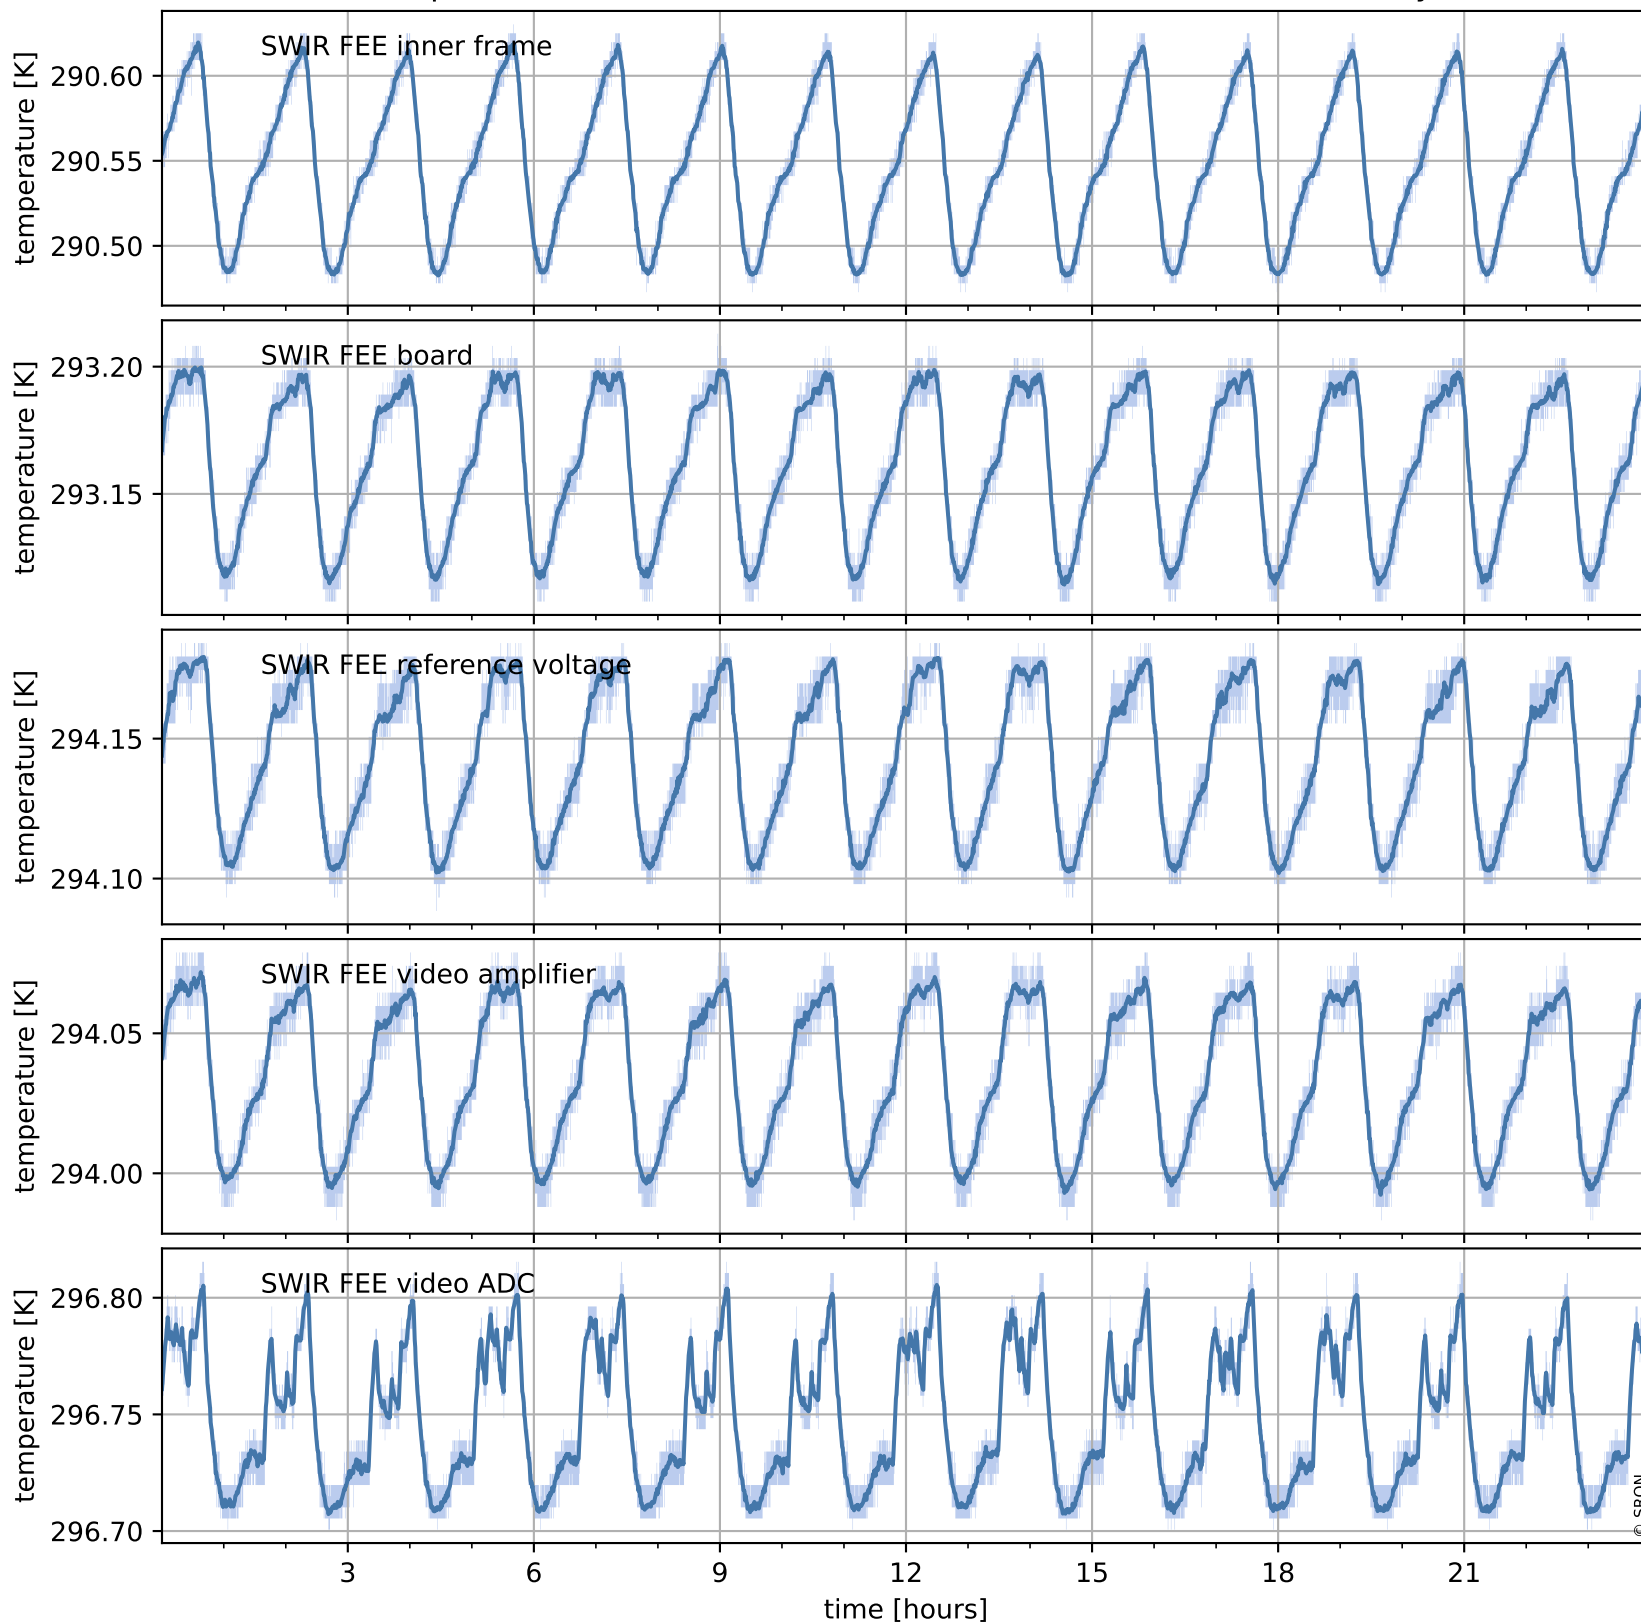

Tropomi SWIR housekeeping data

orbits: [31264, 31278]
coverage: 2023-10-26 / 2023-10-27
created: 2023-10-27T14:21:03Z

Temperature of sensors relevant for SWIR (one day)

Tropomi SWIR housekeeping data

orbits: [30794, 31278]
coverage: 2023-09-22 / 2023-10-27
created: 2023-10-27T14:21:03Z

Temperature of sensors relevant for SWIR (last month)

Tropomi SWIR housekeeping data

orbits: [31264, 31278]
coverage: 2023-10-26 / 2023-10-27
created: 2023-10-27T14:21:03Z

Current and duty cycle of 3 heaters relevant for SWIR (one day)

Tropomi SWIR housekeeping data

orbits: [30794, 31278]
coverage: 2023-09-22 / 2023-10-27
created: 2023-10-27T14:21:04Z

Current and duty cycle of 3 heaters relevant for SWIR (last month)

Tropomi SWIR housekeeping data

orbits: [31264, 31278]
coverage: 2023-10-26 / 2023-10-27
created: 2023-10-27T14:21:04Z

Temperature of sensors at the SWIR front-end electronics (one day)

Tropomi SWIR housekeeping data

orbits: [30794, 31278]
coverage: 2023-09-22 / 2023-10-27
created: 2023-10-27T14:21:04Z