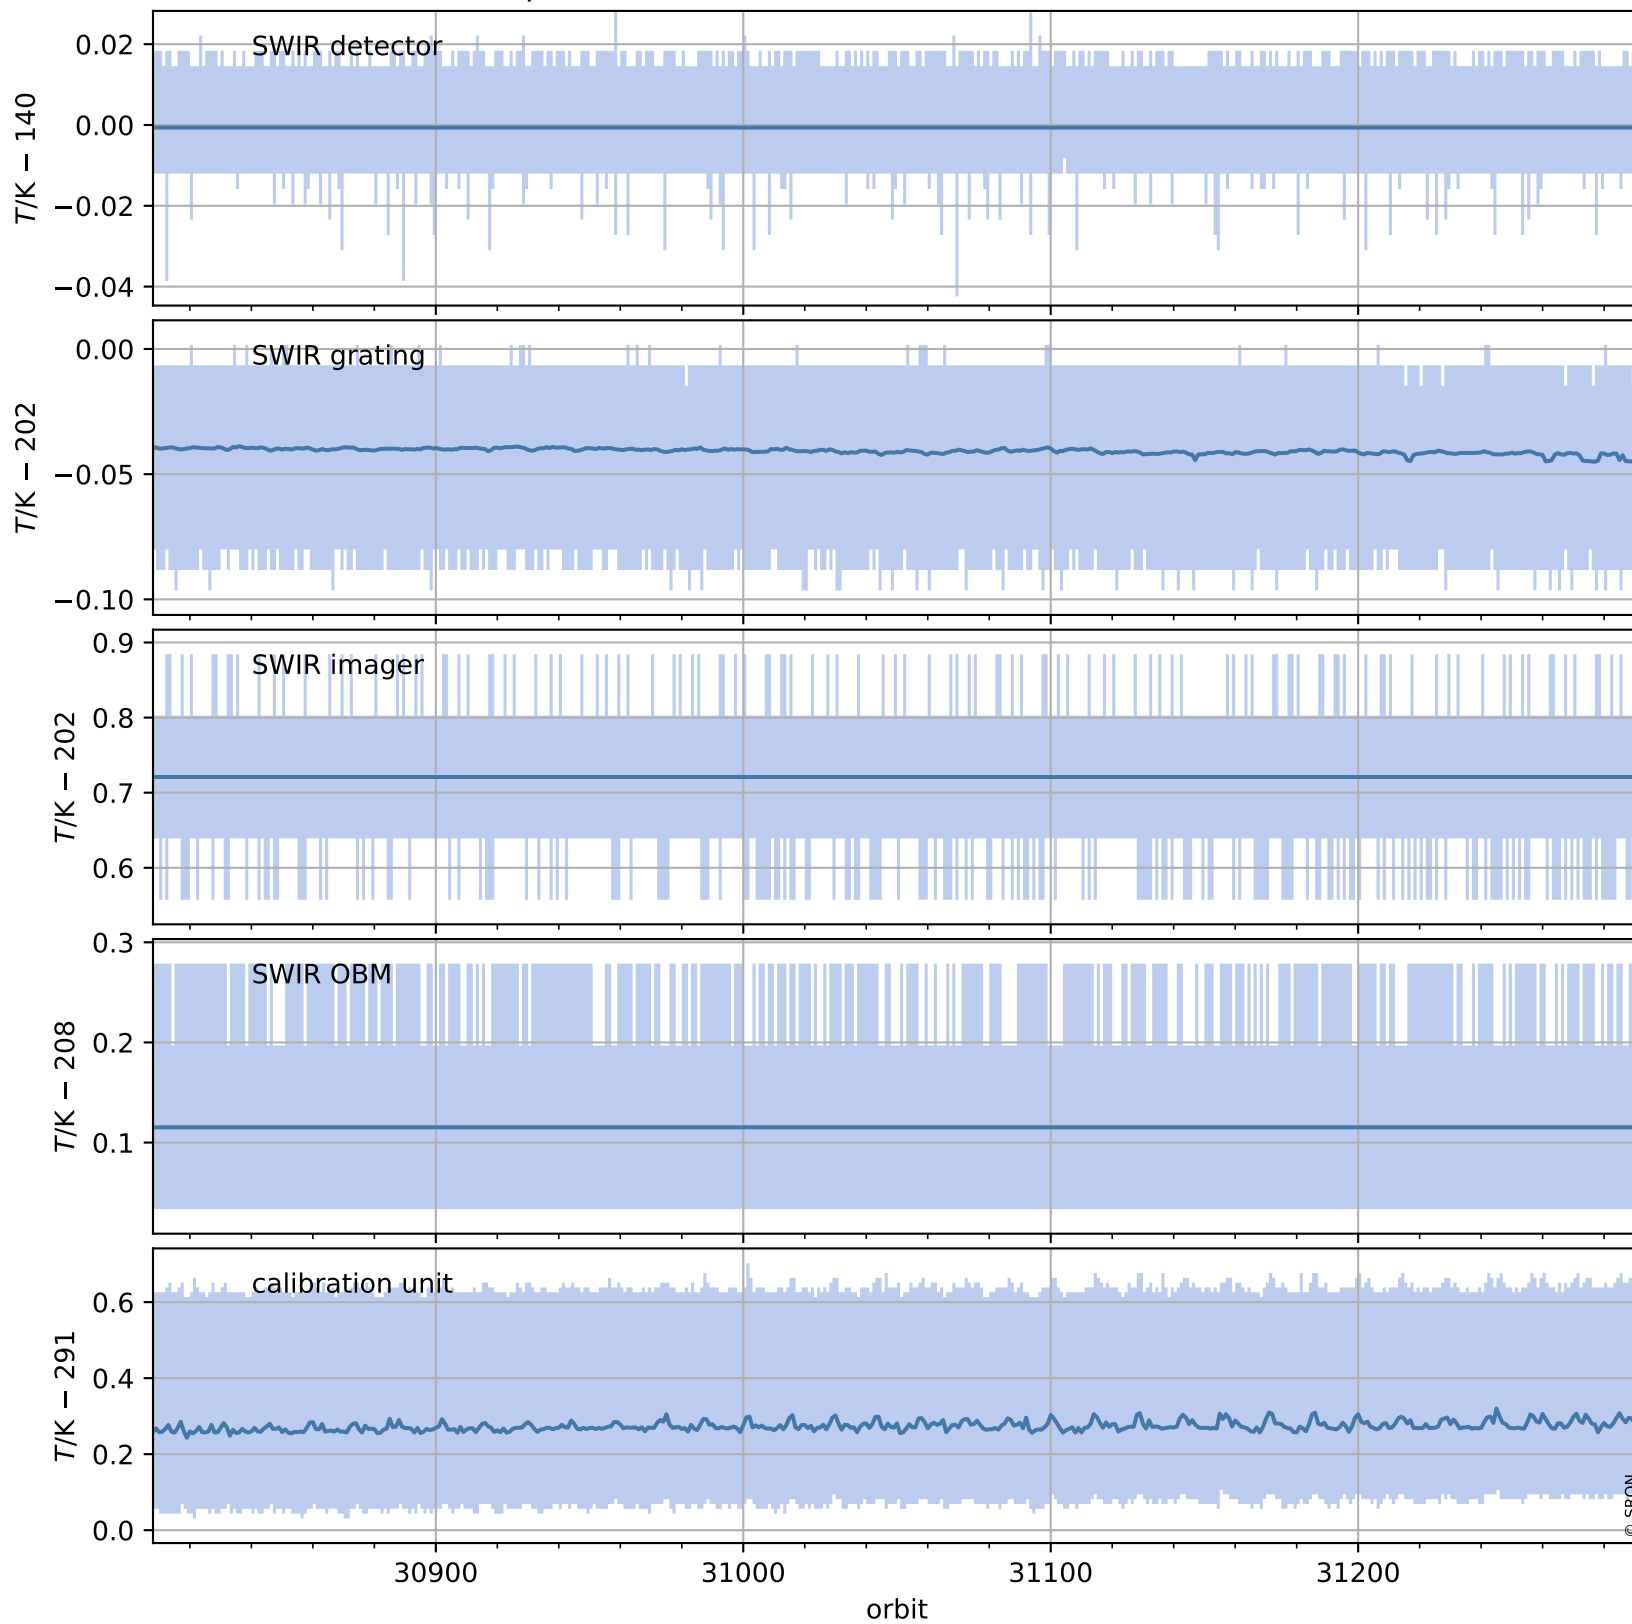

Tropomi SWIR housekeeping data

orbits: [31279, 31292]
coverage: 2023-10-27 / 2023-10-28
created: 2023-10-28T14:21:06Z

Temperature of sensors relevant for SWIR (one day)

Tropomi SWIR housekeeping data

orbits: [30808, 31292]
coverage: 2023-09-23 / 2023-10-28
created: 2023-10-28T14:21:06Z

Temperature of sensors relevant for SWIR (last month)

Tropomi SWIR housekeeping data

orbits: [31279, 31292]
coverage: 2023-10-27 / 2023-10-28
created: 2023-10-28T14:21:07Z

Current and duty cycle of 3 heaters relevant for SWIR (one day)

Tropomi SWIR housekeeping data

orbits: [30808, 31292]
coverage: 2023-09-23 / 2023-10-28
created: 2023-10-28T14:21:07Z

Current and duty cycle of 3 heaters relevant for SWIR (last month)

Tropomi SWIR housekeeping data

orbits: [31279, 31292]
coverage: 2023-10-27 / 2023-10-28
created: 2023-10-28T14:21:08Z

Temperature of sensors at the SWIR front-end electronics (one day)

Tropomi SWIR housekeeping data

orbits: [30808, 31292]
coverage: 2023-09-23 / 2023-10-28
created: 2023-10-28T14:21:08Z