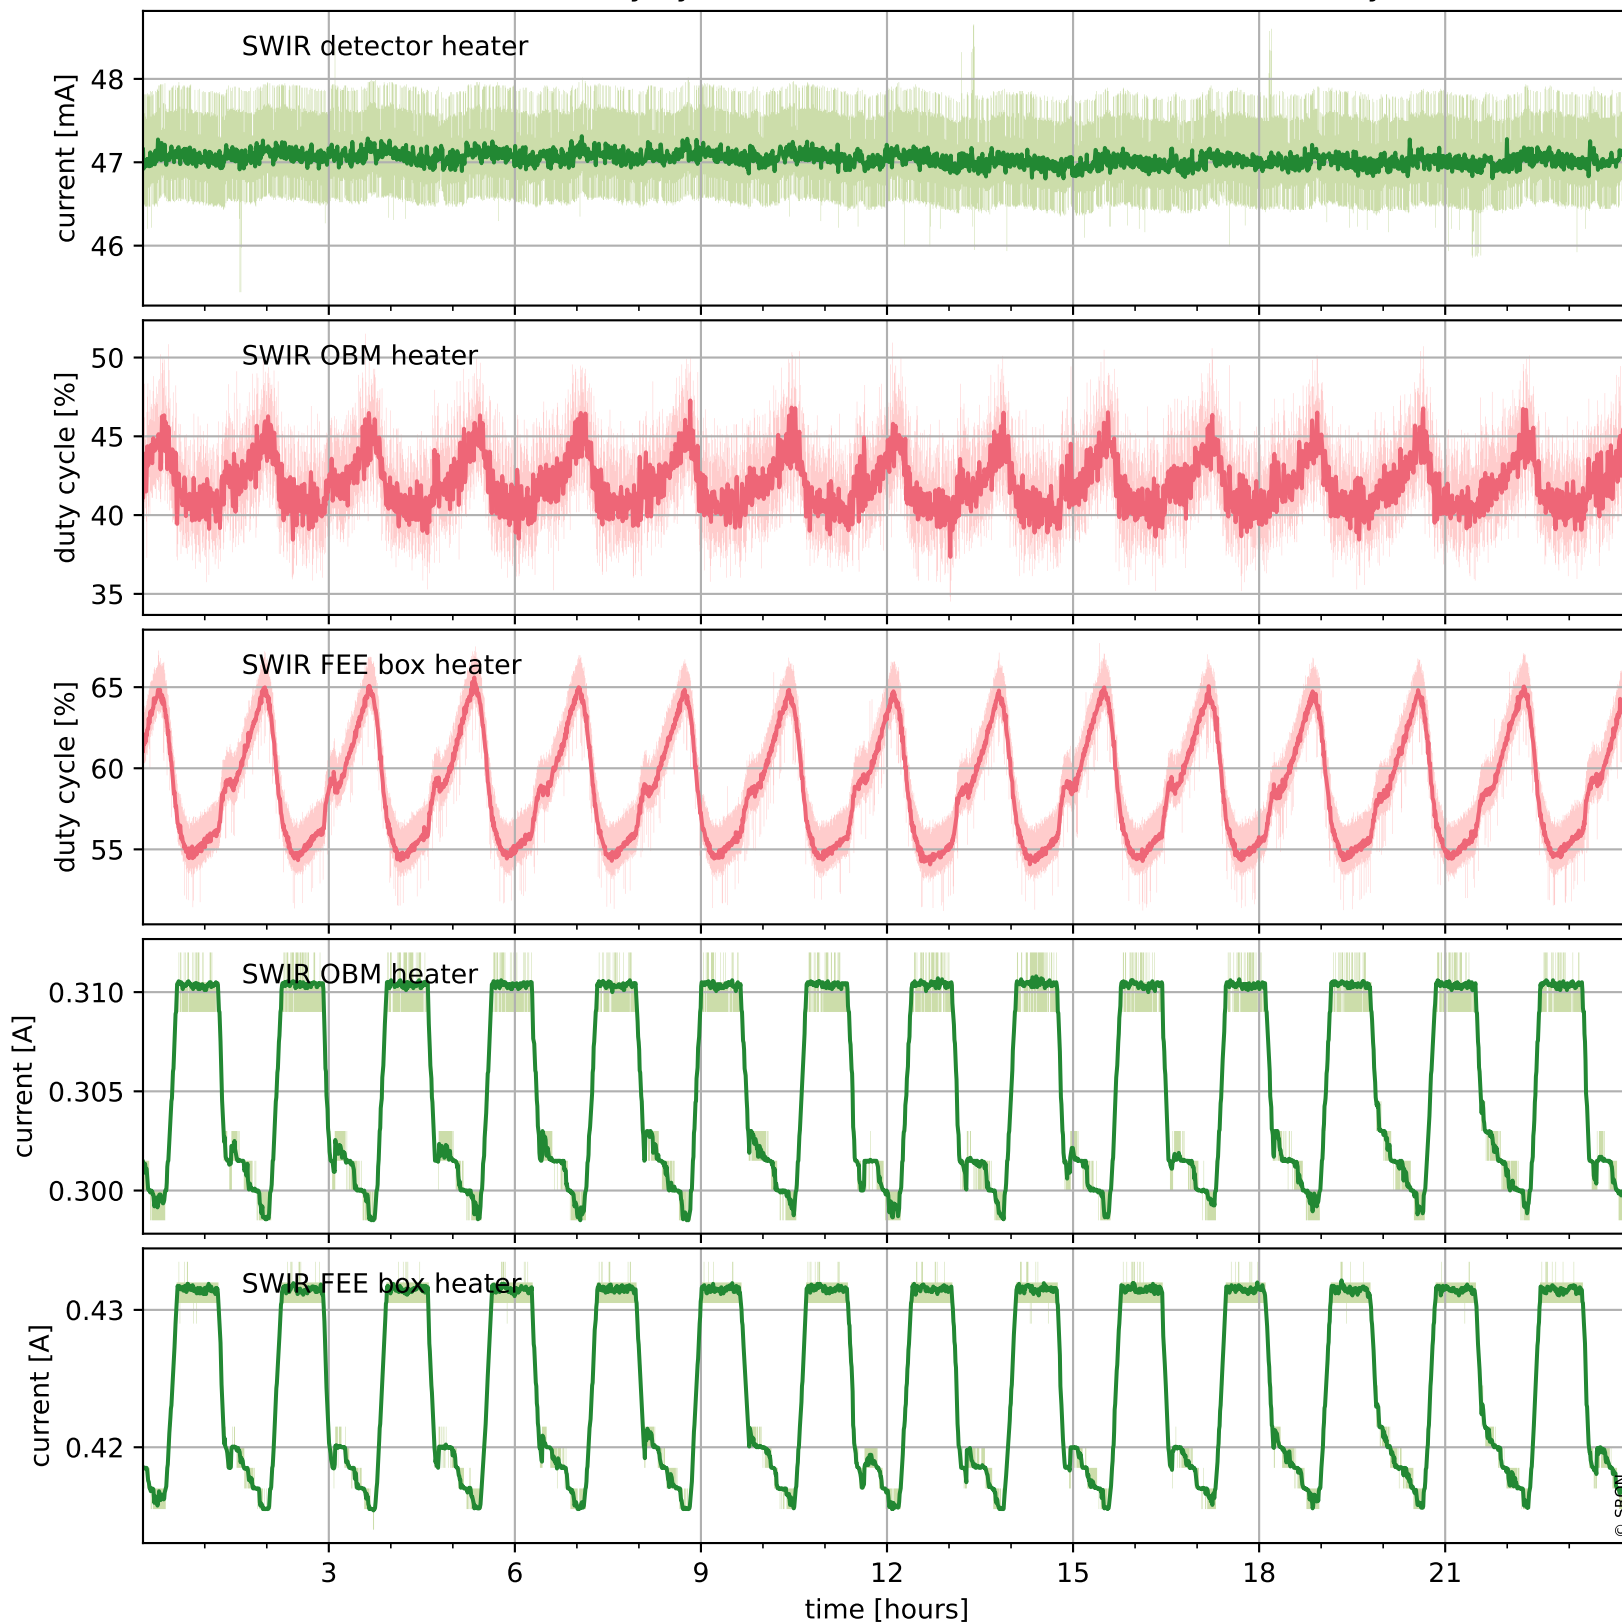

Tropomi SWIR housekeeping data

orbits: [31279, 31292]
coverage: 2023-10-27 / 2023-10-28
created: 2023-10-28T14:21:06Z

Temperature of sensors relevant for SWIR (one day)

Tropomi SWIR housekeeping data

orbits: [30808, 31292]
coverage: 2023-09-23 / 2023-10-28
created: 2023-10-28T14:21:06Z

Temperature of sensors relevant for SWIR (last month)

Tropomi SWIR housekeeping data

orbits: [31279, 31292]
coverage: 2023-10-27 / 2023-10-28
created: 2023-10-28T14:21:07Z

Current and duty cycle of 3 heaters relevant for SWIR (one day)

Tropomi SWIR housekeeping data

orbits: [30808, 31292]
coverage: 2023-09-23 / 2023-10-28
created: 2023-10-28T14:21:07Z

Current and duty cycle of 3 heaters relevant for SWIR (last month)

Tropomi SWIR housekeeping data

orbits: [31279, 31292]
coverage: 2023-10-27 / 2023-10-28
created: 2023-10-28T14:21:08Z

Temperature of sensors at the SWIR front-end electronics (one day)

Tropomi SWIR housekeeping data

orbits: [30808, 31292]
coverage: 2023-09-23 / 2023-10-28
created: 2023-10-28T14:21:08Z