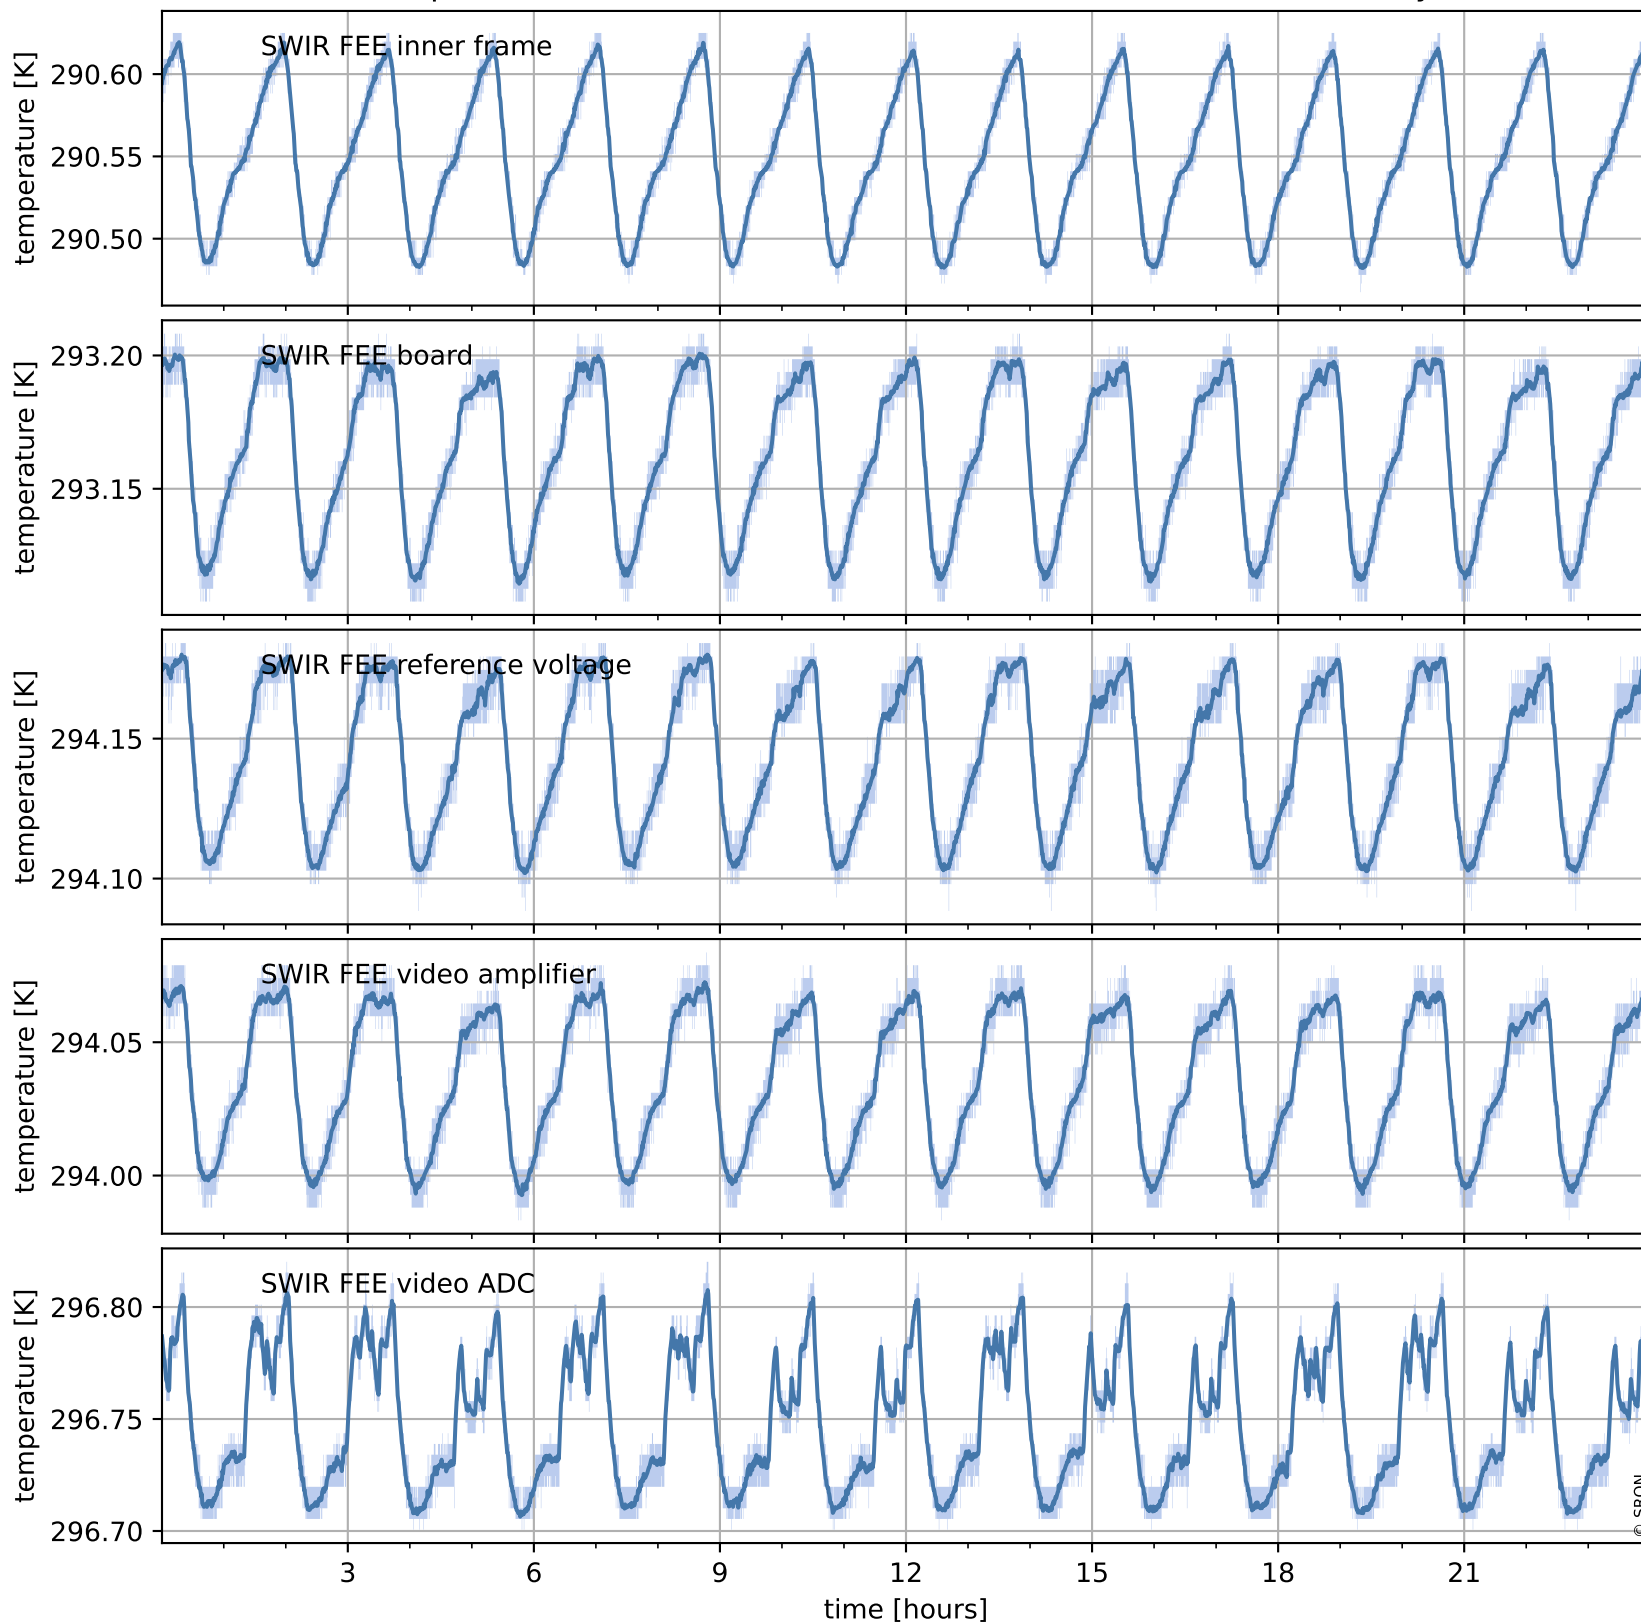

Tropomi SWIR housekeeping data

orbits: [31279, 31292]
coverage: 2023-10-27 / 2023-10-28
created: 2023-10-28T14:21:06Z

Temperature of sensors relevant for SWIR (one day)

Tropomi SWIR housekeeping data

orbits: [30808, 31292]
coverage: 2023-09-23 / 2023-10-28
created: 2023-10-28T14:21:06Z

Temperature of sensors relevant for SWIR (last month)

Tropomi SWIR housekeeping data

orbits: [31279, 31292]
coverage: 2023-10-27 / 2023-10-28
created: 2023-10-28T14:21:07Z

Current and duty cycle of 3 heaters relevant for SWIR (one day)

Tropomi SWIR housekeeping data

orbits: [30808, 31292]
coverage: 2023-09-23 / 2023-10-28
created: 2023-10-28T14:21:07Z

Current and duty cycle of 3 heaters relevant for SWIR (last month)

Tropomi SWIR housekeeping data

orbits: [31279, 31292]
coverage: 2023-10-27 / 2023-10-28
created: 2023-10-28T14:21:08Z

Temperature of sensors at the SWIR front-end electronics (one day)

Tropomi SWIR housekeeping data

orbits: [30808, 31292]
coverage: 2023-09-23 / 2023-10-28
created: 2023-10-28T14:21:08Z