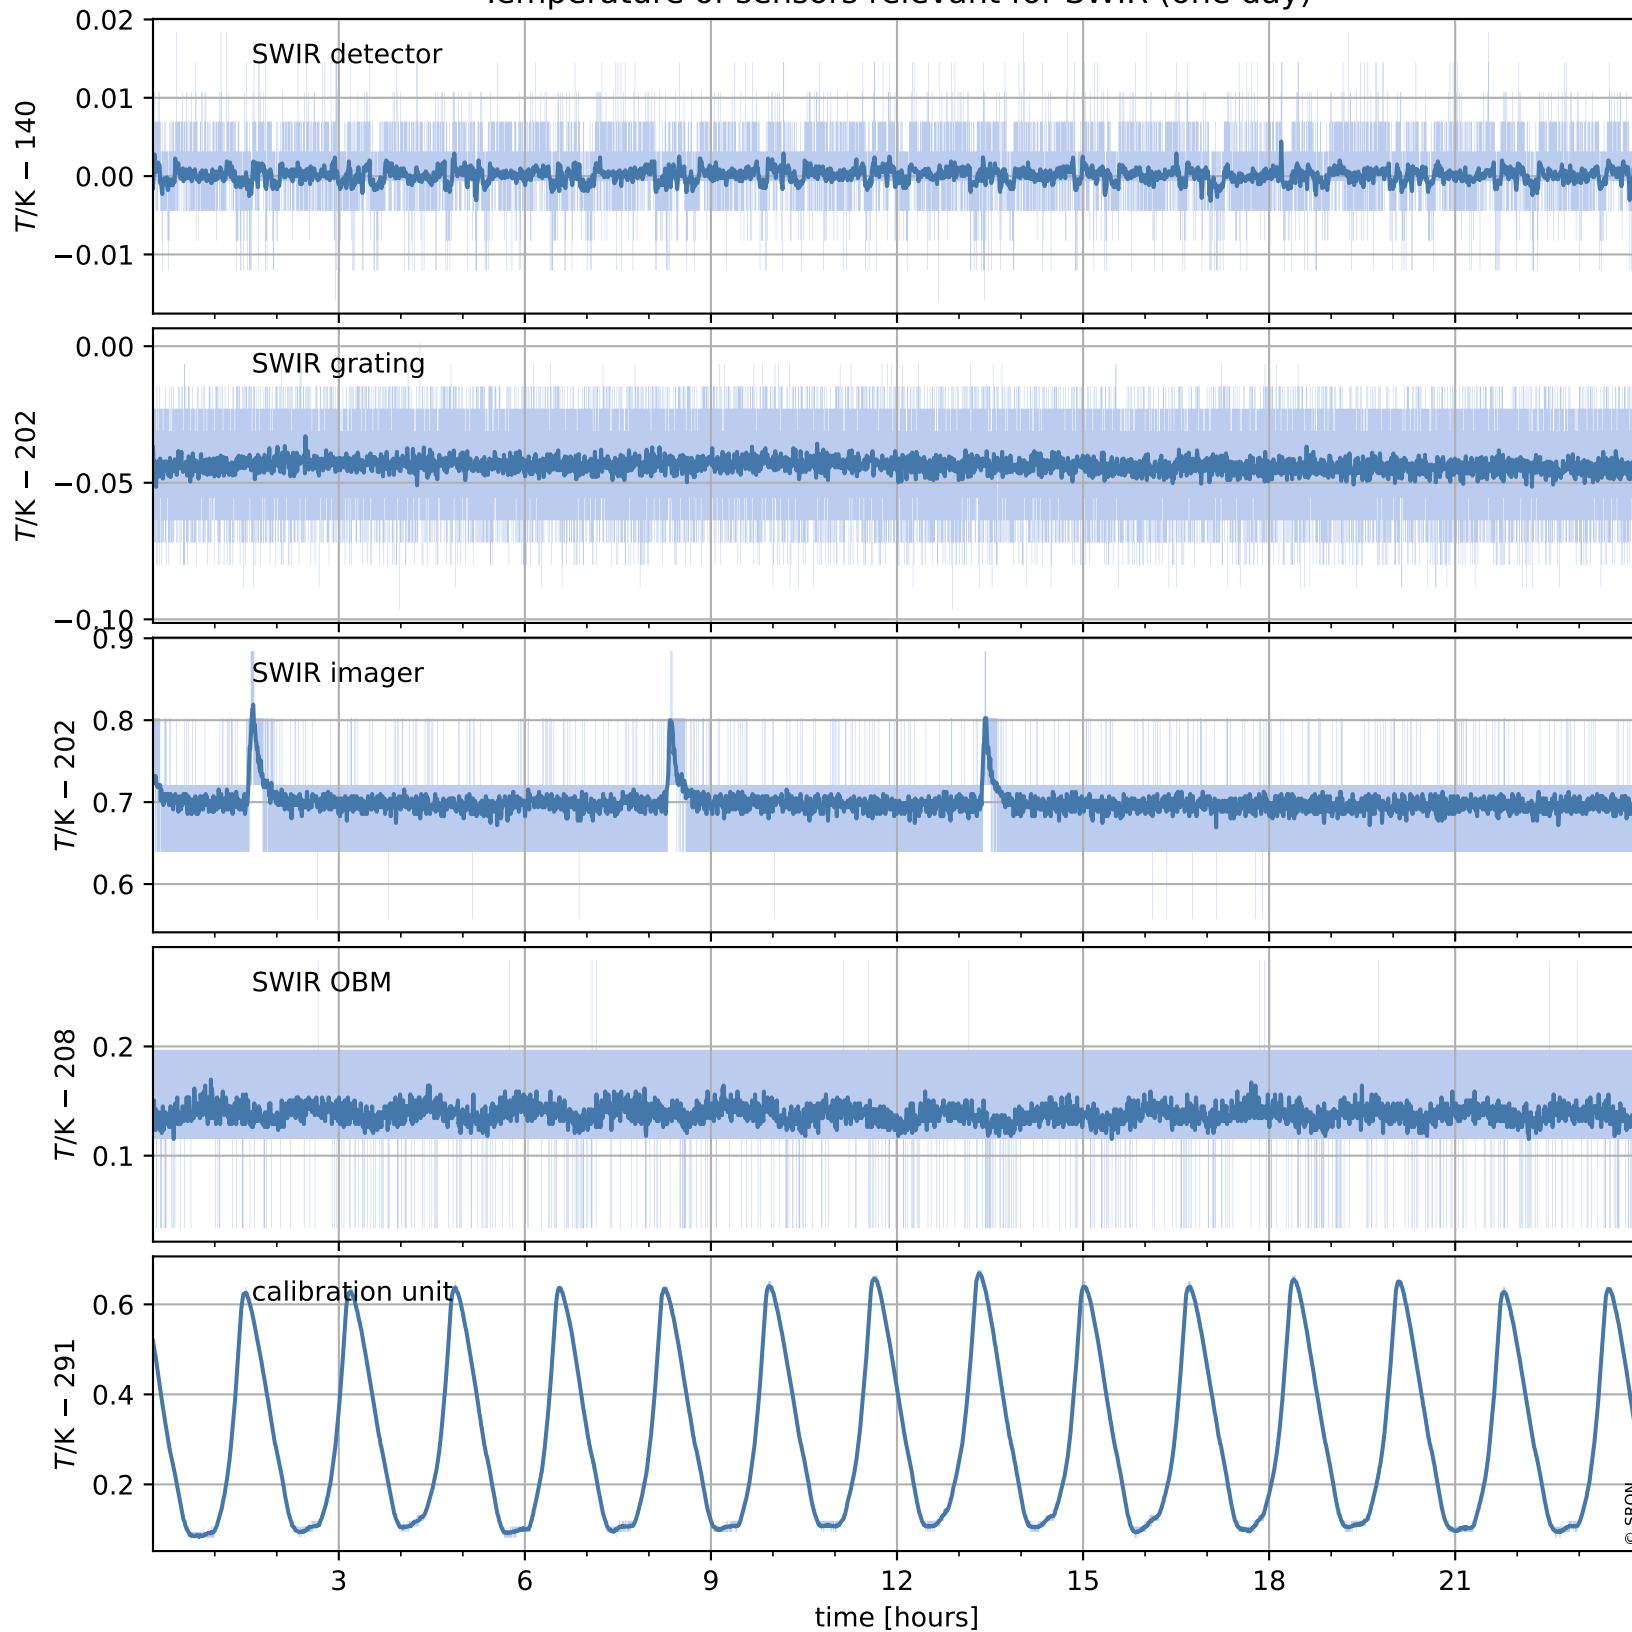

Tropomi SWIR housekeeping data

orbits: [31279, 31292]
coverage: 2023-10-27 / 2023-10-28
created: 2023-10-28T14:21:06Z

Temperature of sensors relevant for SWIR (one day)

Tropomi SWIR housekeeping data

orbits: [30808, 31292]
coverage: 2023-09-23 / 2023-10-28
created: 2023-10-28T14:21:06Z

Temperature of sensors relevant for SWIR (last month)

Tropomi SWIR housekeeping data

orbits: [31279, 31292]
coverage: 2023-10-27 / 2023-10-28
created: 2023-10-28T14:21:07Z

Current and duty cycle of 3 heaters relevant for SWIR (one day)

Tropomi SWIR housekeeping data

orbits: [30808, 31292]
coverage: 2023-09-23 / 2023-10-28
created: 2023-10-28T14:21:07Z

Current and duty cycle of 3 heaters relevant for SWIR (last month)

Tropomi SWIR housekeeping data

orbits: [31279, 31292]
coverage: 2023-10-27 / 2023-10-28
created: 2023-10-28T14:21:08Z

Temperature of sensors at the SWIR front-end electronics (one day)

Tropomi SWIR housekeeping data

orbits: [30808, 31292]
coverage: 2023-09-23 / 2023-10-28
created: 2023-10-28T14:21:08Z