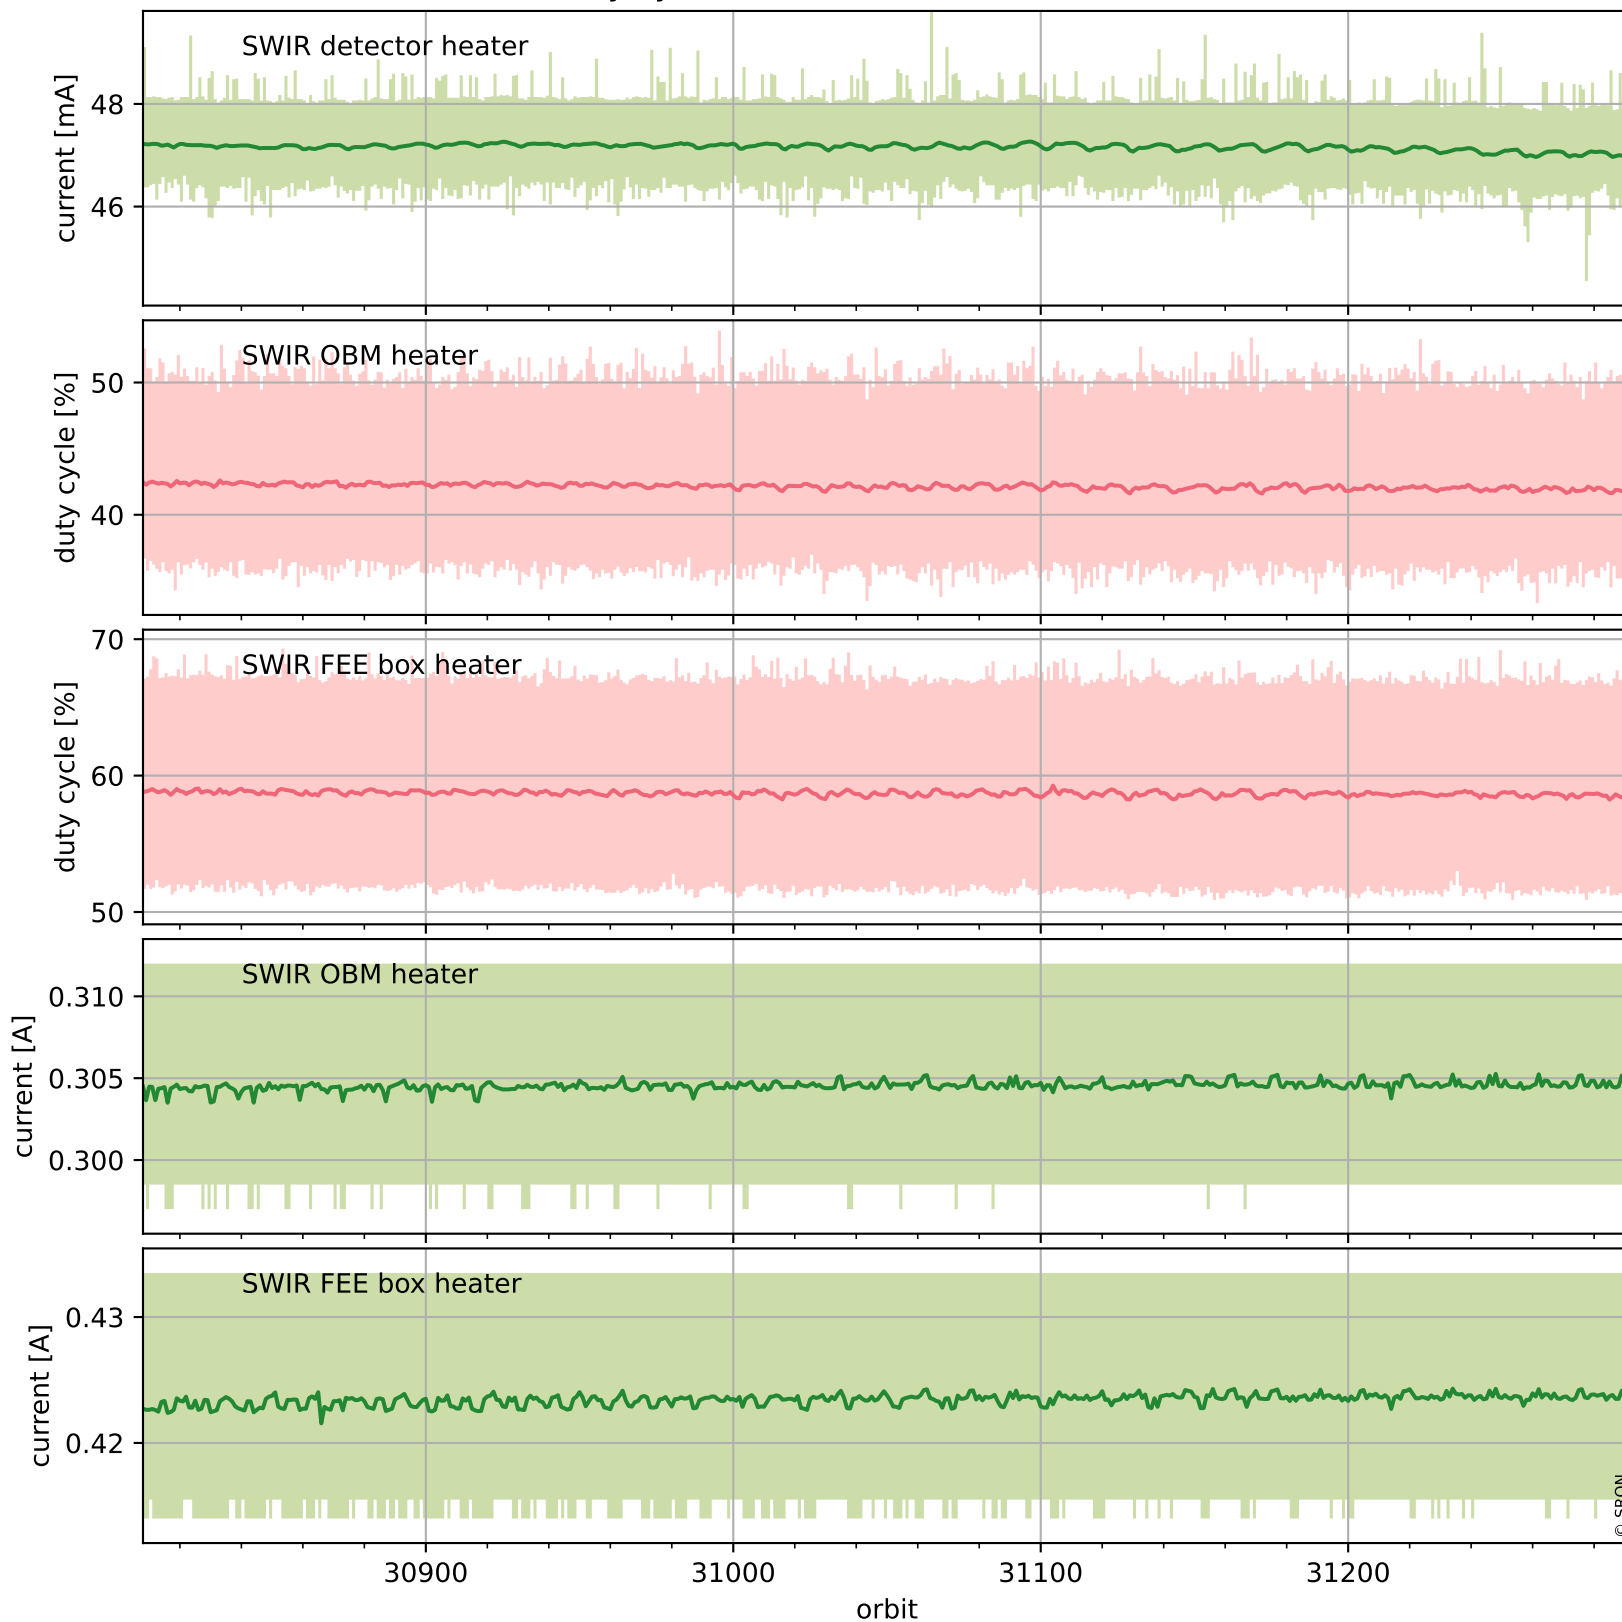

Tropomi SWIR housekeeping data

orbits: [31279, 31292]
coverage: 2023-10-27 / 2023-10-28
created: 2023-10-28T14:21:06Z

Temperature of sensors relevant for SWIR (one day)

Tropomi SWIR housekeeping data

orbits: [30808, 31292]
coverage: 2023-09-23 / 2023-10-28
created: 2023-10-28T14:21:06Z

Temperature of sensors relevant for SWIR (last month)

Tropomi SWIR housekeeping data

orbits: [31279, 31292]
coverage: 2023-10-27 / 2023-10-28
created: 2023-10-28T14:21:07Z

Current and duty cycle of 3 heaters relevant for SWIR (one day)

Tropomi SWIR housekeeping data

orbits: [30808, 31292]
coverage: 2023-09-23 / 2023-10-28
created: 2023-10-28T14:21:07Z

Current and duty cycle of 3 heaters relevant for SWIR (last month)

Tropomi SWIR housekeeping data

orbits: [31279, 31292]
coverage: 2023-10-27 / 2023-10-28
created: 2023-10-28T14:21:08Z

Temperature of sensors at the SWIR front-end electronics (one day)

Tropomi SWIR housekeeping data

orbits: [30808, 31292]
coverage: 2023-09-23 / 2023-10-28
created: 2023-10-28T14:21:08Z