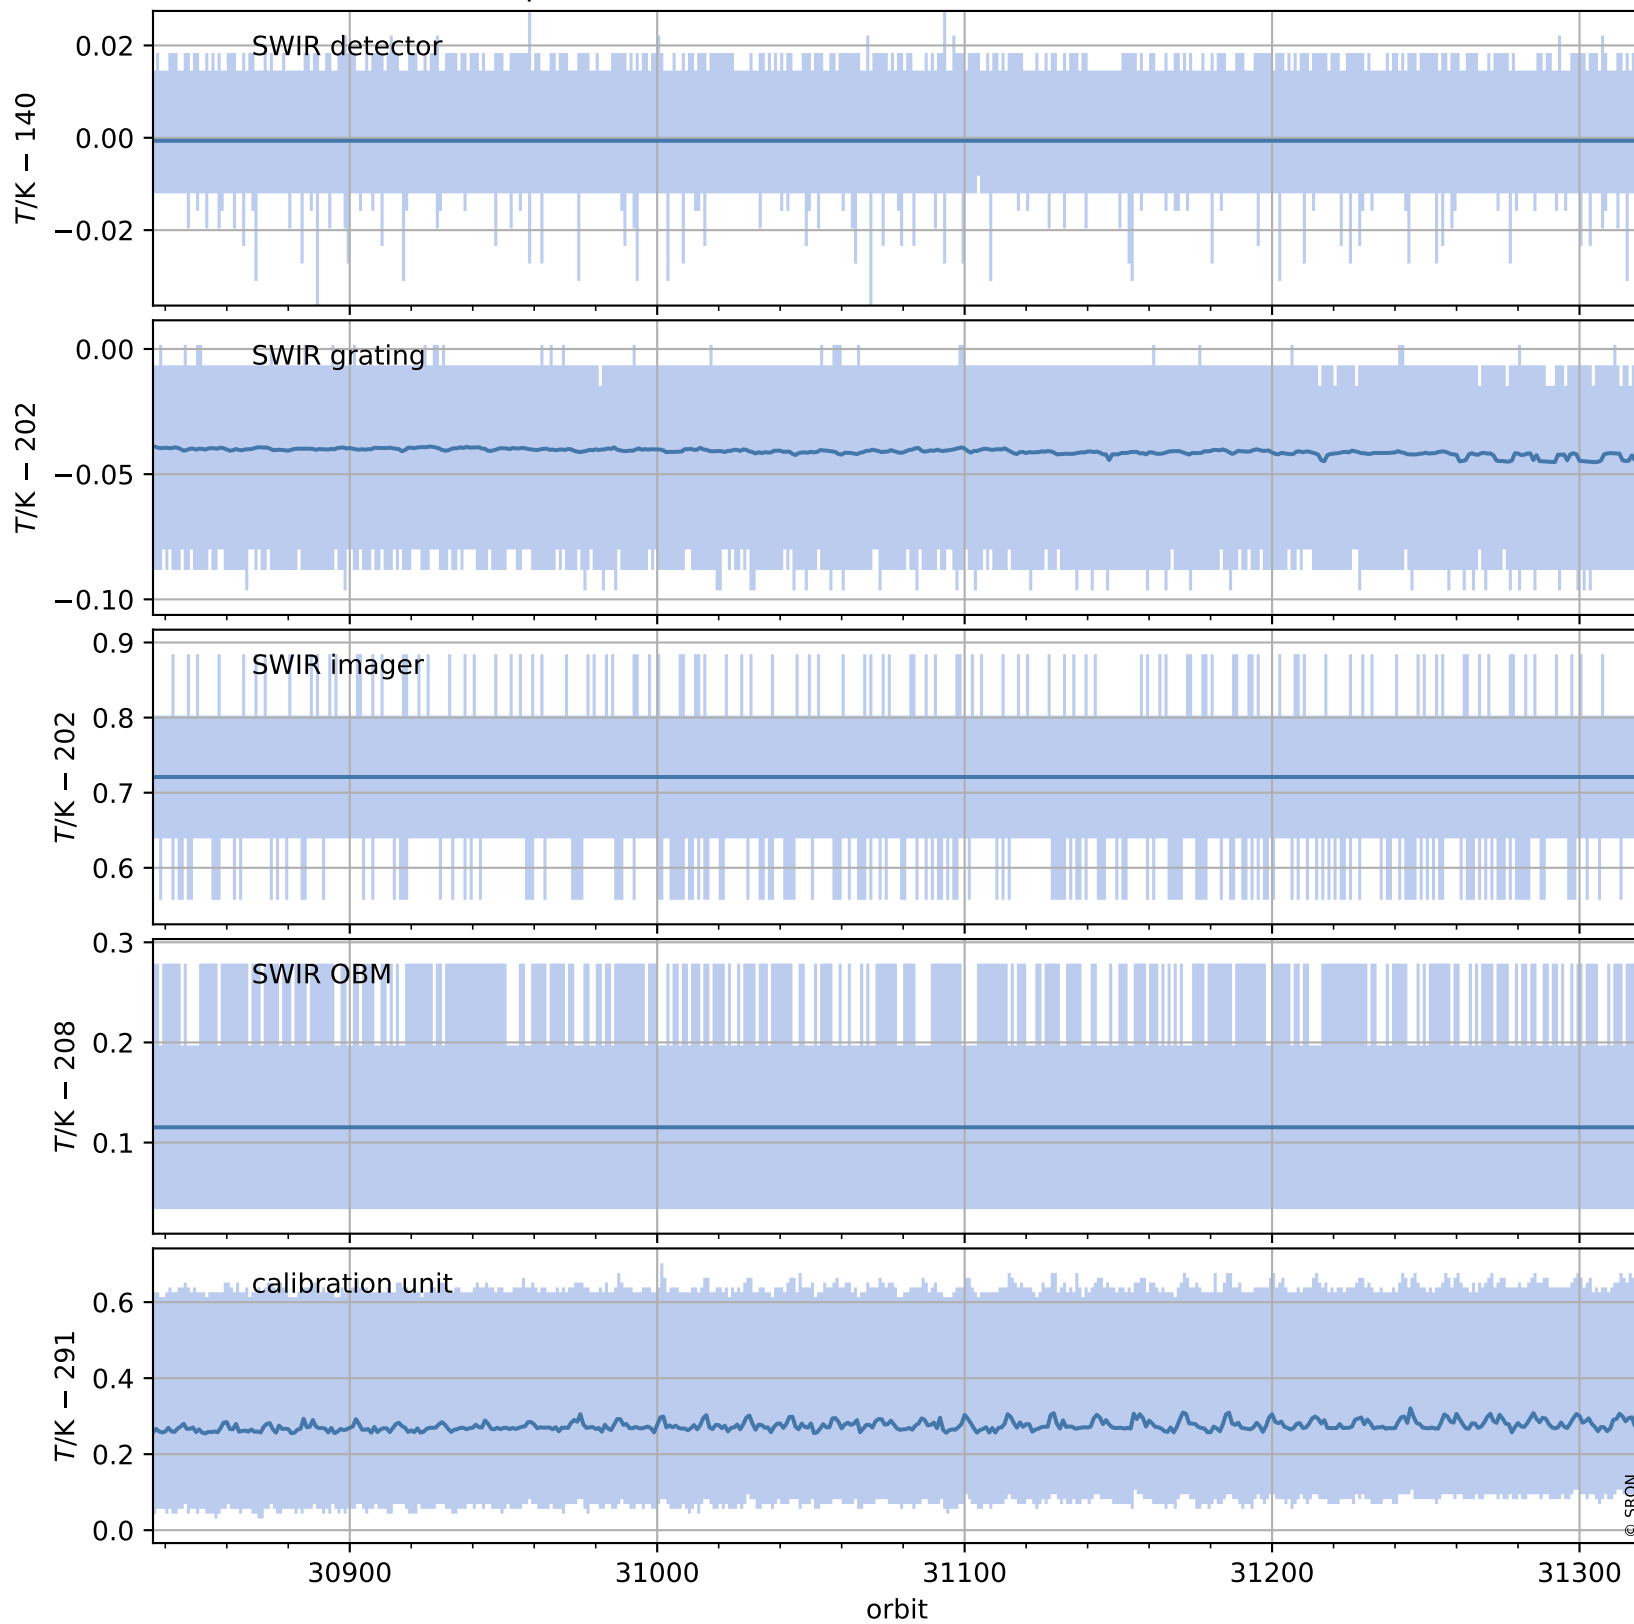

Tropomi SWIR housekeeping data

orbits: [31307, 31320]
coverage: 2023-10-29 / 2023-10-30
created: 2023-10-30T05:21:04Z

Temperature of sensors relevant for SWIR (one day)

Tropomi SWIR housekeeping data

orbits: [30836, 31320]
coverage: 2023-09-25 / 2023-10-30
created: 2023-10-30T05:21:04Z

Temperature of sensors relevant for SWIR (last month)

Tropomi SWIR housekeeping data

orbits: [31307, 31320]
coverage: 2023-10-29 / 2023-10-30
created: 2023-10-30T05:21:05Z

Current and duty cycle of 3 heaters relevant for SWIR (one day)

Tropomi SWIR housekeeping data

orbits: [30836, 31320]
coverage: 2023-09-25 / 2023-10-30
created: 2023-10-30T05:21:05Z

Current and duty cycle of 3 heaters relevant for SWIR (last month)

Tropomi SWIR housekeeping data

orbits: [31307, 31320]
coverage: 2023-10-29 / 2023-10-30
created: 2023-10-30T05:21:06Z

Temperature of sensors at the SWIR front-end electronics (one day)

Tropomi SWIR housekeeping data

orbits: [30836, 31320]
coverage: 2023-09-25 / 2023-10-30
created: 2023-10-30T05:21:06Z