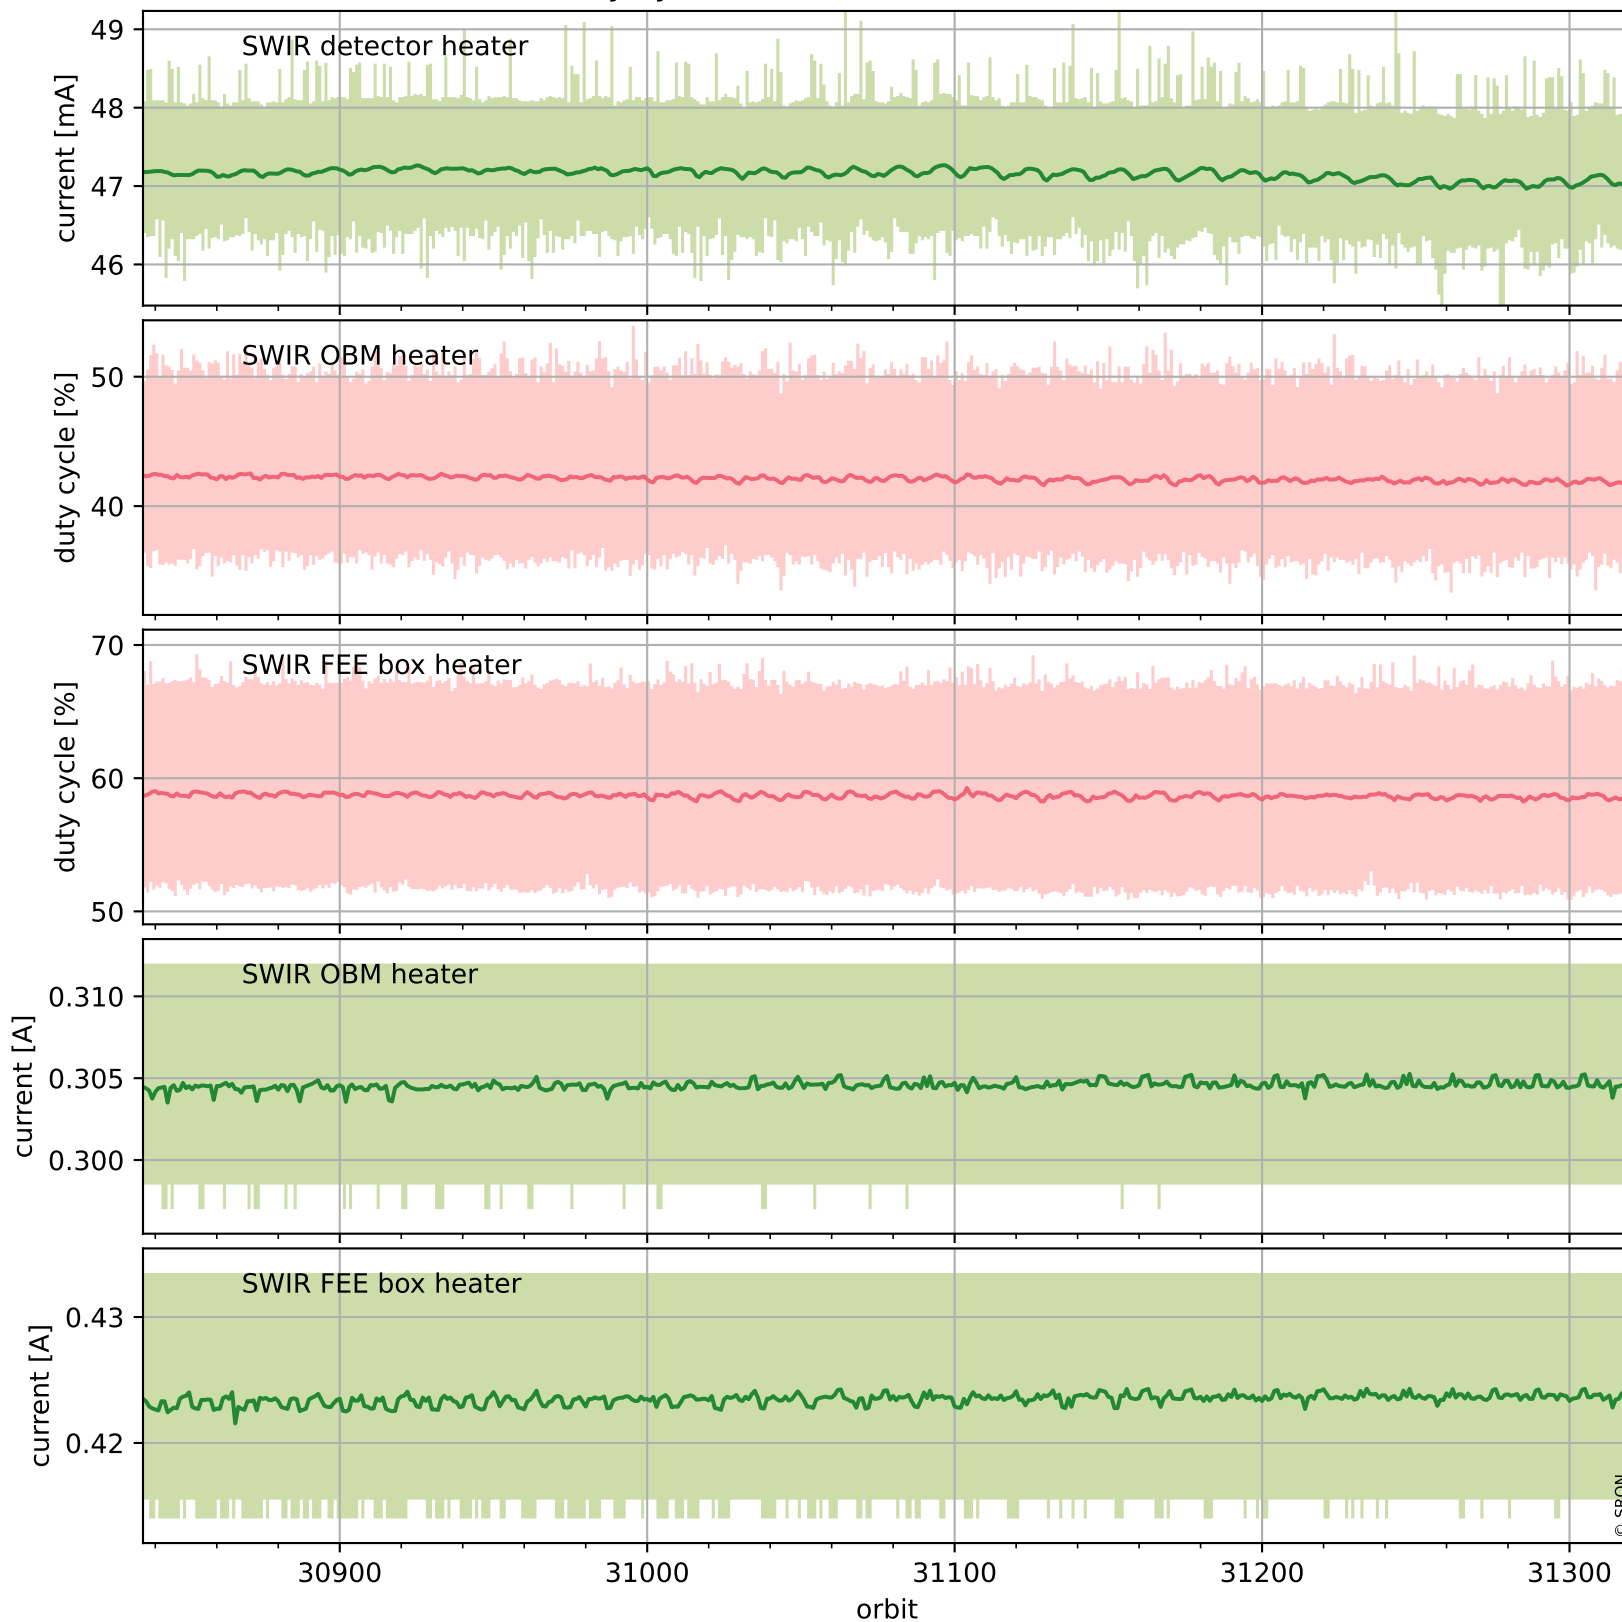

Tropomi SWIR housekeeping data

orbits: [31307, 31320]
coverage: 2023-10-29 / 2023-10-30
created: 2023-10-30T05:21:04Z

Temperature of sensors relevant for SWIR (one day)

Tropomi SWIR housekeeping data

orbits: [30836, 31320]
coverage: 2023-09-25 / 2023-10-30
created: 2023-10-30T05:21:04Z

Temperature of sensors relevant for SWIR (last month)

Tropomi SWIR housekeeping data

orbits: [31307, 31320]
coverage: 2023-10-29 / 2023-10-30
created: 2023-10-30T05:21:05Z

Current and duty cycle of 3 heaters relevant for SWIR (one day)

Tropomi SWIR housekeeping data

orbits: [30836, 31320]
coverage: 2023-09-25 / 2023-10-30
created: 2023-10-30T05:21:05Z

Current and duty cycle of 3 heaters relevant for SWIR (last month)

Tropomi SWIR housekeeping data

orbits: [31307, 31320]
coverage: 2023-10-29 / 2023-10-30
created: 2023-10-30T05:21:06Z

Temperature of sensors at the SWIR front-end electronics (one day)

Tropomi SWIR housekeeping data

orbits: [30836, 31320]
coverage: 2023-09-25 / 2023-10-30
created: 2023-10-30T05:21:06Z