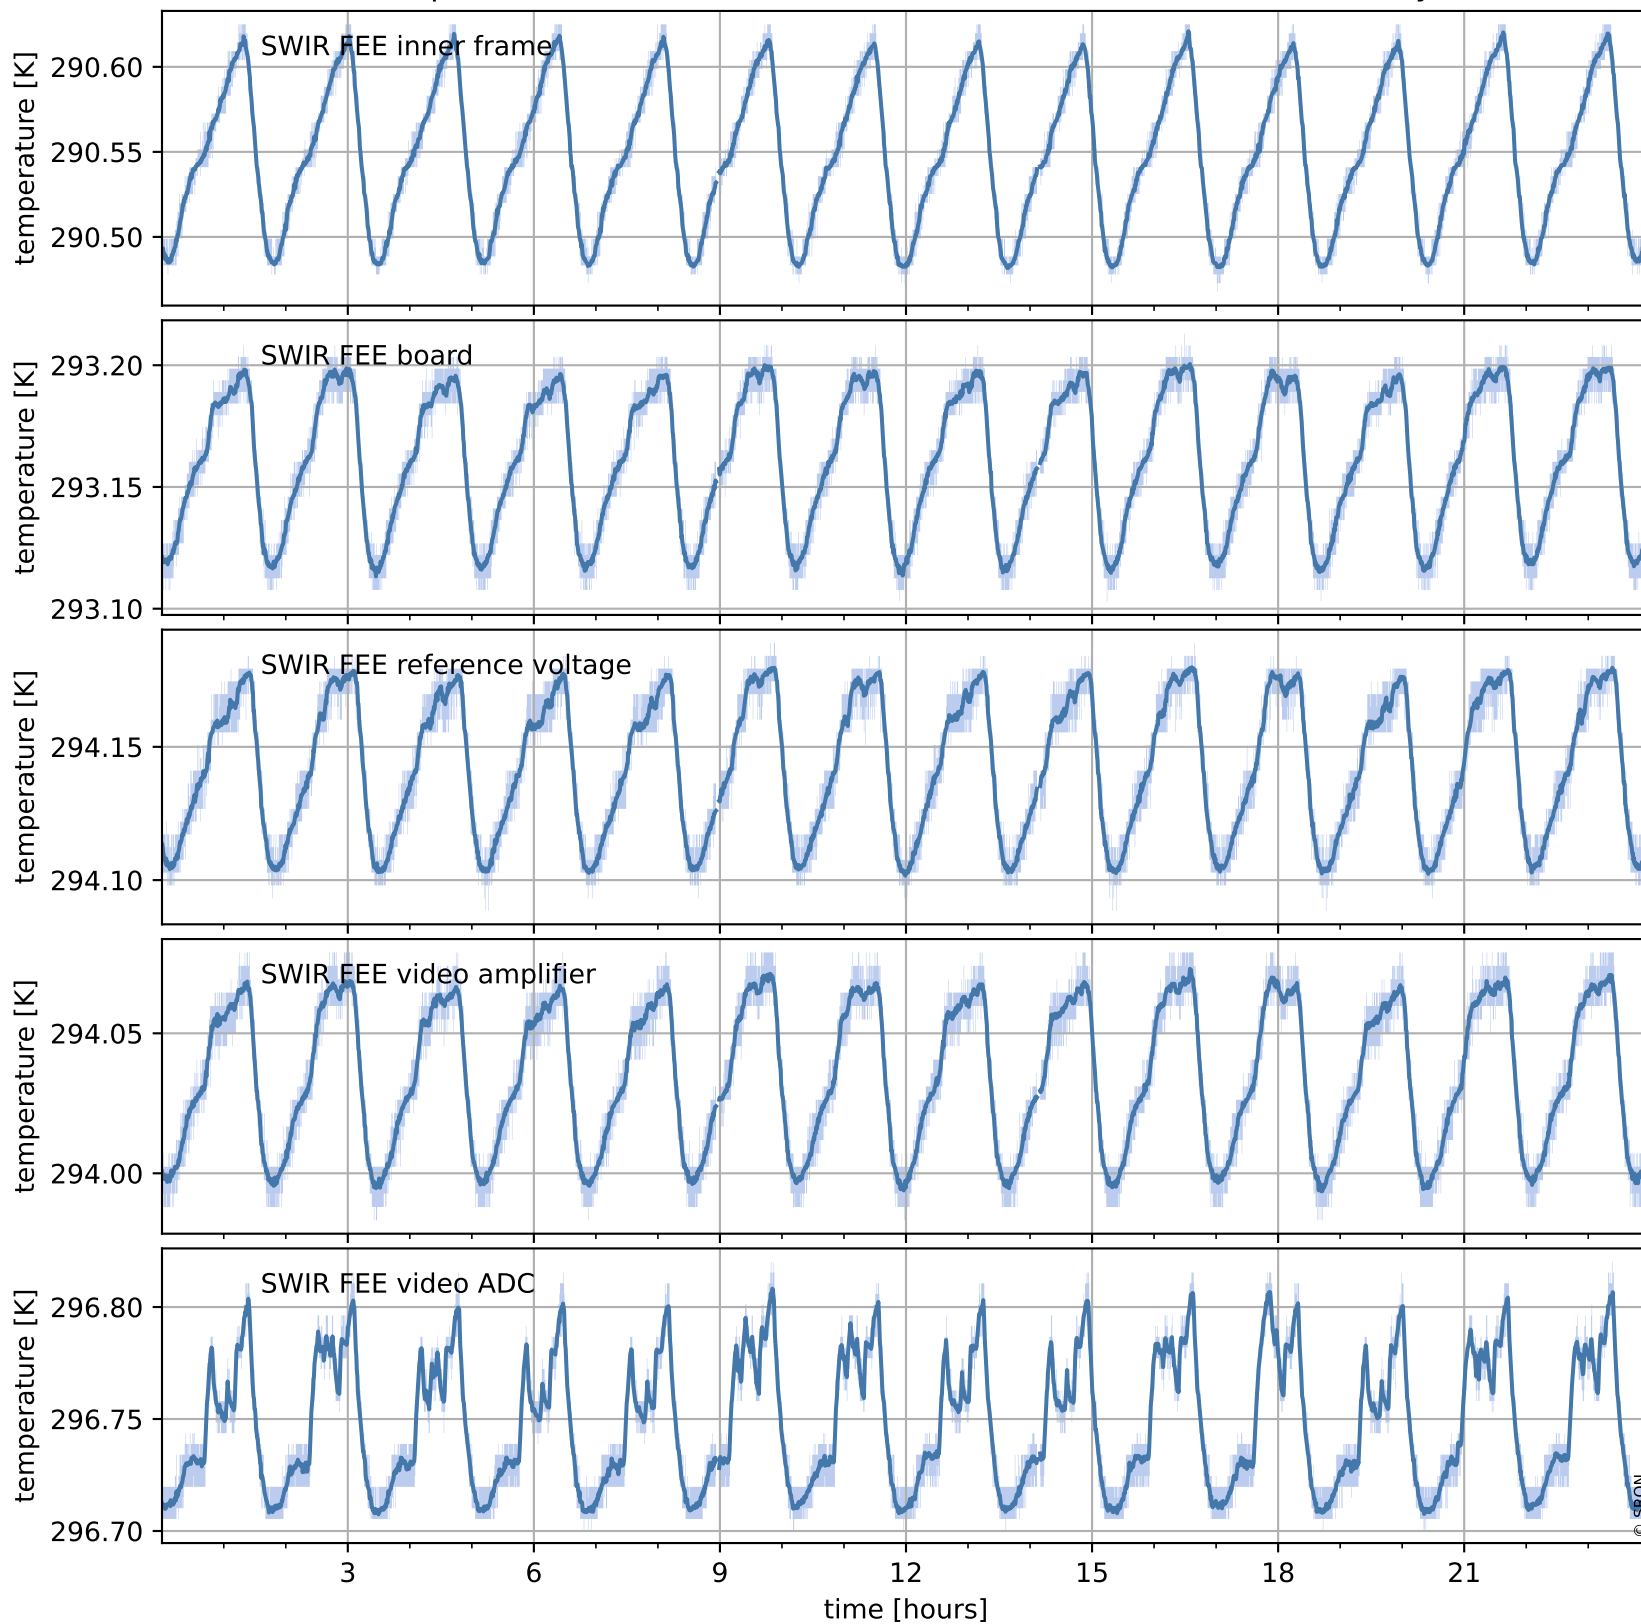

Tropomi SWIR housekeeping data

orbits: [31307, 31320]
coverage: 2023-10-29 / 2023-10-30
created: 2023-10-30T05:21:04Z

Temperature of sensors relevant for SWIR (one day)

Tropomi SWIR housekeeping data

orbits: [30836, 31320]
coverage: 2023-09-25 / 2023-10-30
created: 2023-10-30T05:21:04Z

Temperature of sensors relevant for SWIR (last month)

Tropomi SWIR housekeeping data

orbits: [31307, 31320]
coverage: 2023-10-29 / 2023-10-30
created: 2023-10-30T05:21:05Z

Current and duty cycle of 3 heaters relevant for SWIR (one day)

Tropomi SWIR housekeeping data

orbits: [30836, 31320]
coverage: 2023-09-25 / 2023-10-30
created: 2023-10-30T05:21:05Z

Current and duty cycle of 3 heaters relevant for SWIR (last month)

Tropomi SWIR housekeeping data

orbits: [31307, 31320]
coverage: 2023-10-29 / 2023-10-30
created: 2023-10-30T05:21:06Z

Temperature of sensors at the SWIR front-end electronics (one day)

Tropomi SWIR housekeeping data

orbits: [30836, 31320]
coverage: 2023-09-25 / 2023-10-30
created: 2023-10-30T05:21:06Z