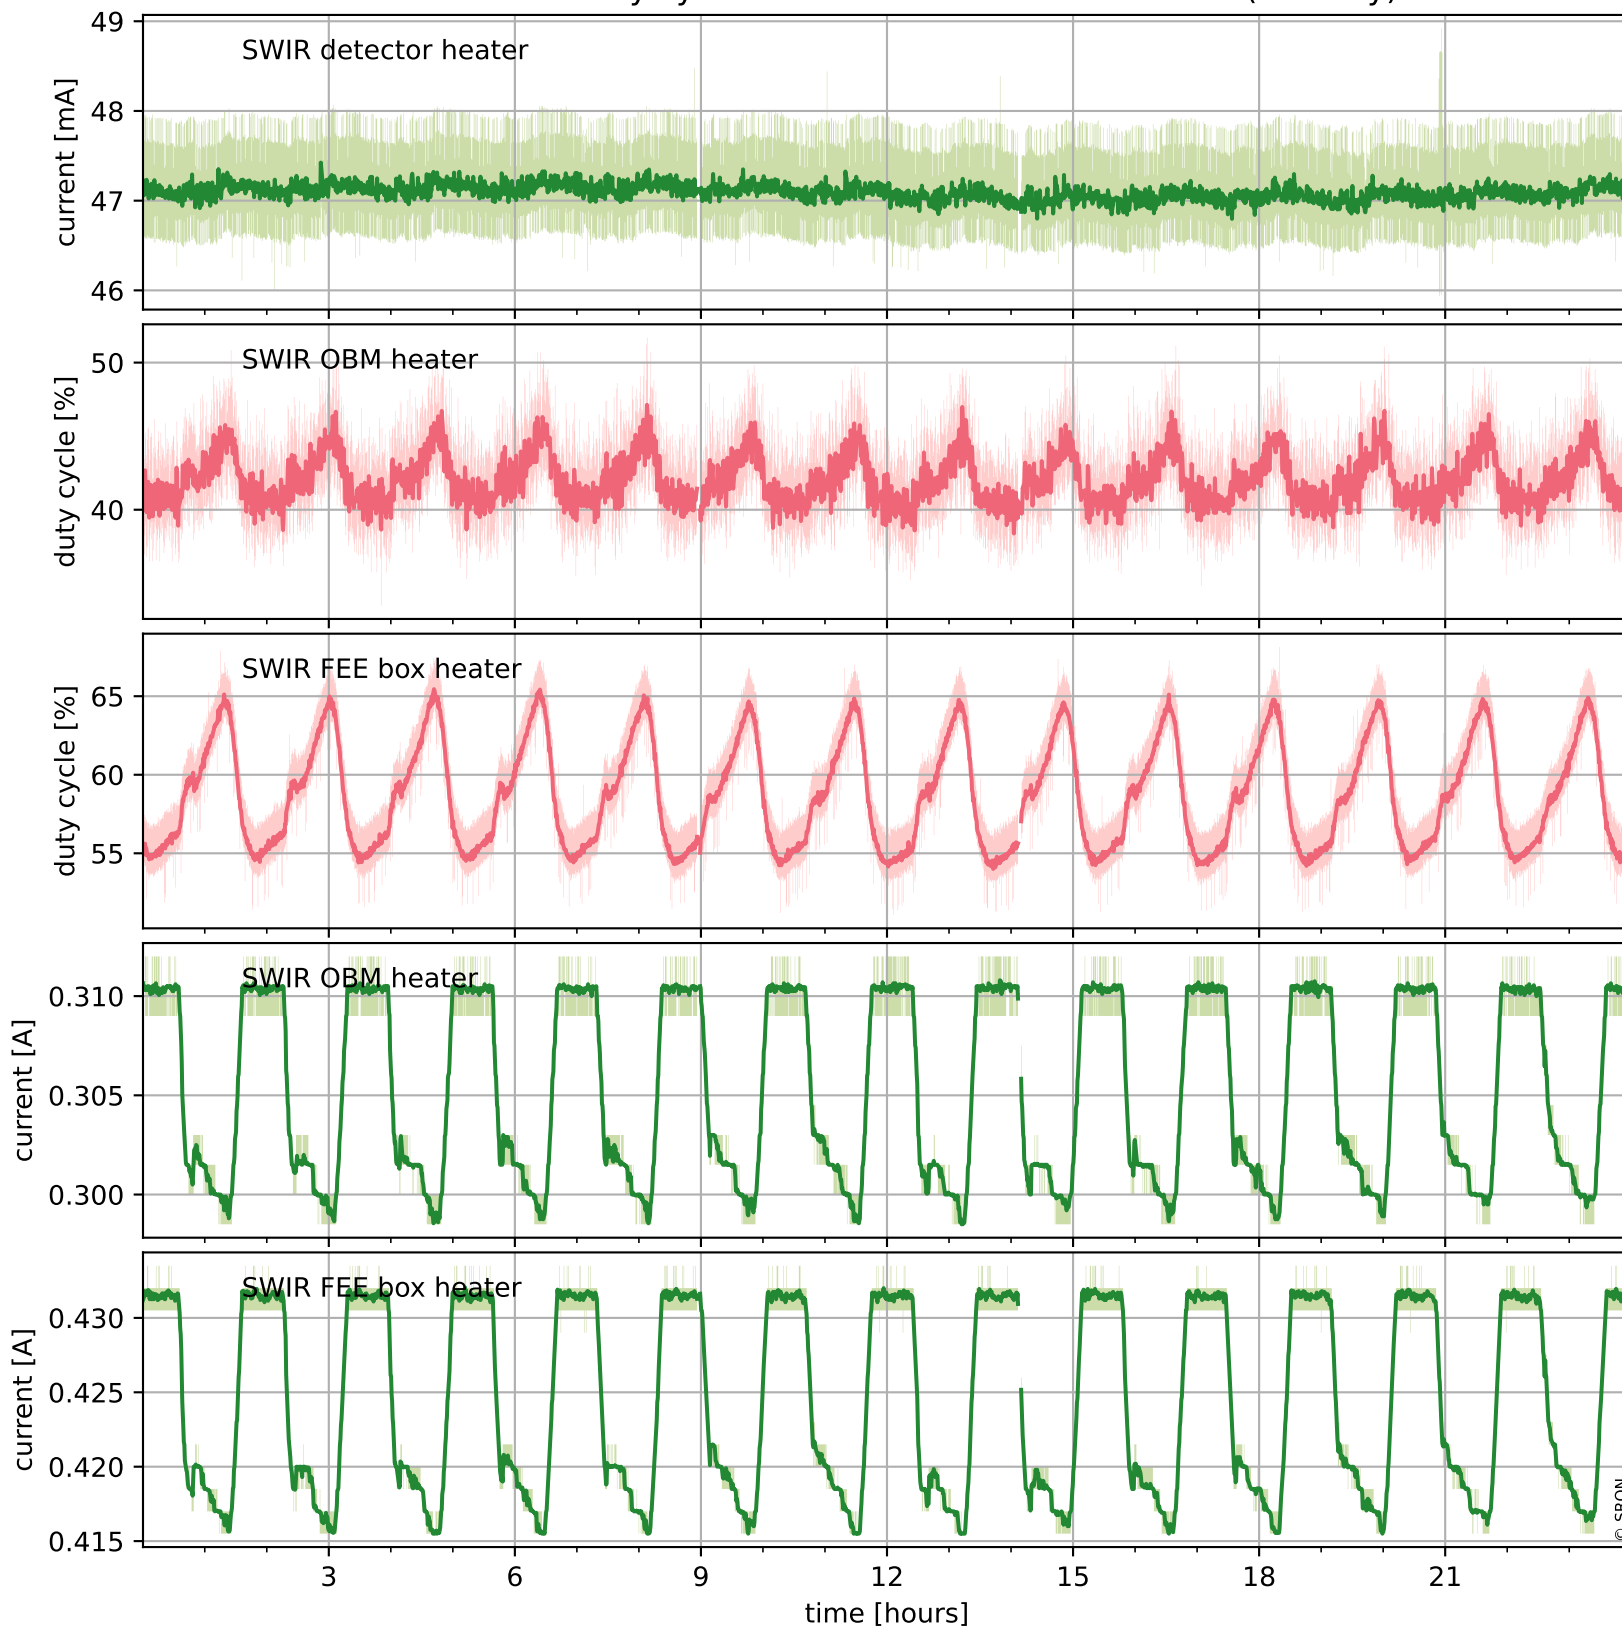

Tropomi SWIR housekeeping data

orbits: [31307, 31320]
coverage: 2023-10-29 / 2023-10-30
created: 2023-10-30T05:21:04Z

Temperature of sensors relevant for SWIR (one day)

Tropomi SWIR housekeeping data

orbits: [30836, 31320]
coverage: 2023-09-25 / 2023-10-30
created: 2023-10-30T05:21:04Z

Temperature of sensors relevant for SWIR (last month)

Tropomi SWIR housekeeping data

orbits: [31307, 31320]
coverage: 2023-10-29 / 2023-10-30
created: 2023-10-30T05:21:05Z

Current and duty cycle of 3 heaters relevant for SWIR (one day)

Tropomi SWIR housekeeping data

orbits: [30836, 31320]
coverage: 2023-09-25 / 2023-10-30
created: 2023-10-30T05:21:05Z

Current and duty cycle of 3 heaters relevant for SWIR (last month)

Tropomi SWIR housekeeping data

orbits: [31307, 31320]
coverage: 2023-10-29 / 2023-10-30
created: 2023-10-30T05:21:06Z

Temperature of sensors at the SWIR front-end electronics (one day)

Tropomi SWIR housekeeping data

orbits: [30836, 31320]
coverage: 2023-09-25 / 2023-10-30
created: 2023-10-30T05:21:06Z