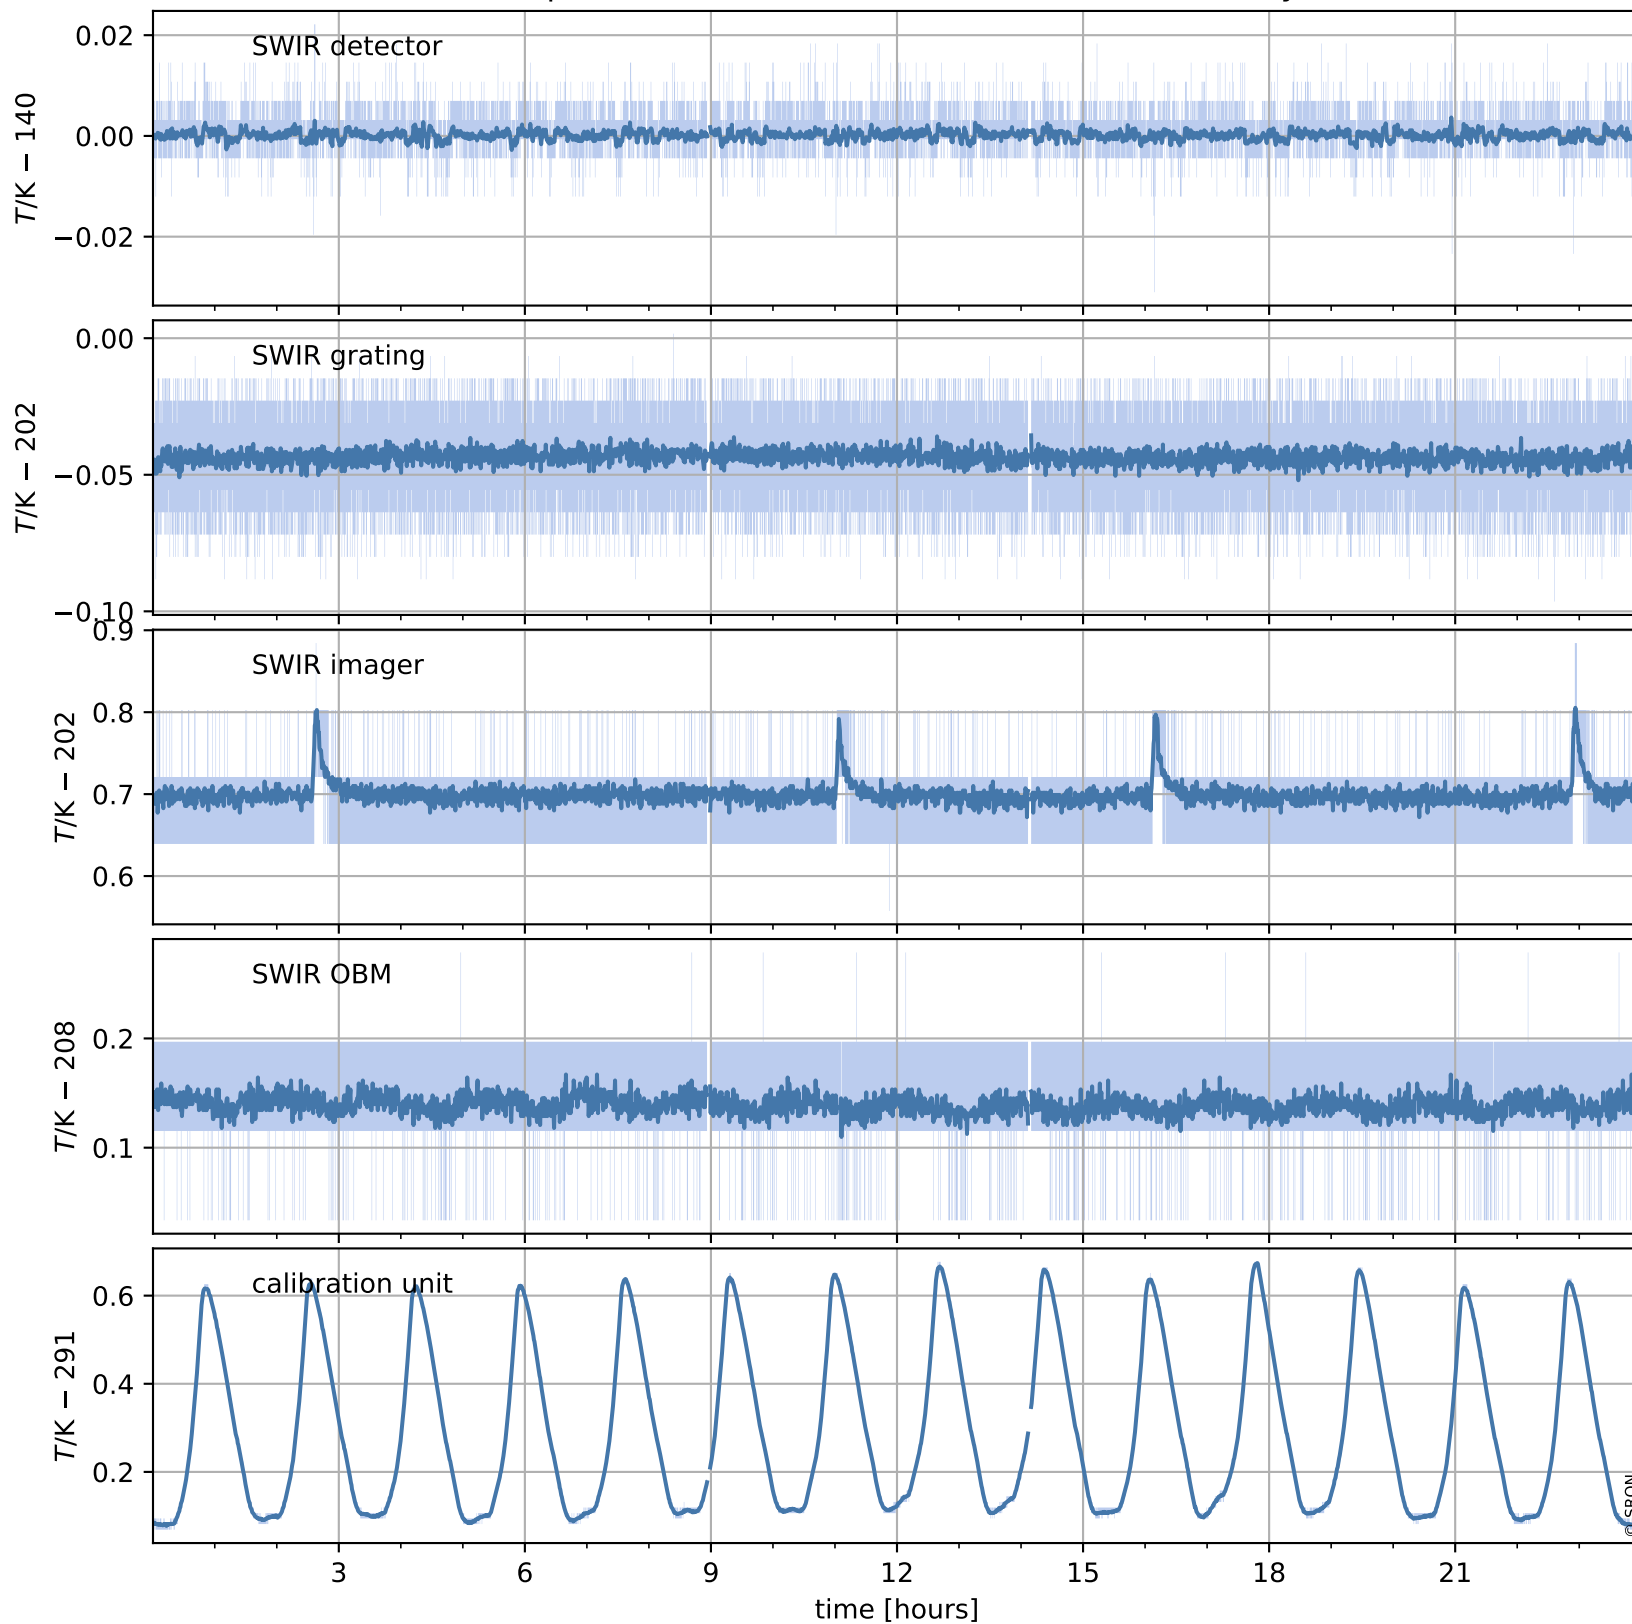

Tropomi SWIR housekeeping data

orbits: [31307, 31320]
coverage: 2023-10-29 / 2023-10-30
created: 2023-10-30T05:21:04Z

Temperature of sensors relevant for SWIR (one day)

Tropomi SWIR housekeeping data

orbits: [30836, 31320]
coverage: 2023-09-25 / 2023-10-30
created: 2023-10-30T05:21:04Z

Temperature of sensors relevant for SWIR (last month)

Tropomi SWIR housekeeping data

orbits: [31307, 31320]
coverage: 2023-10-29 / 2023-10-30
created: 2023-10-30T05:21:05Z

Current and duty cycle of 3 heaters relevant for SWIR (one day)

Tropomi SWIR housekeeping data

orbits: [30836, 31320]
coverage: 2023-09-25 / 2023-10-30
created: 2023-10-30T05:21:05Z

Current and duty cycle of 3 heaters relevant for SWIR (last month)

Tropomi SWIR housekeeping data

orbits: [31307, 31320]
coverage: 2023-10-29 / 2023-10-30
created: 2023-10-30T05:21:06Z

Temperature of sensors at the SWIR front-end electronics (one day)

Tropomi SWIR housekeeping data

orbits: [30836, 31320]
coverage: 2023-09-25 / 2023-10-30
created: 2023-10-30T05:21:06Z