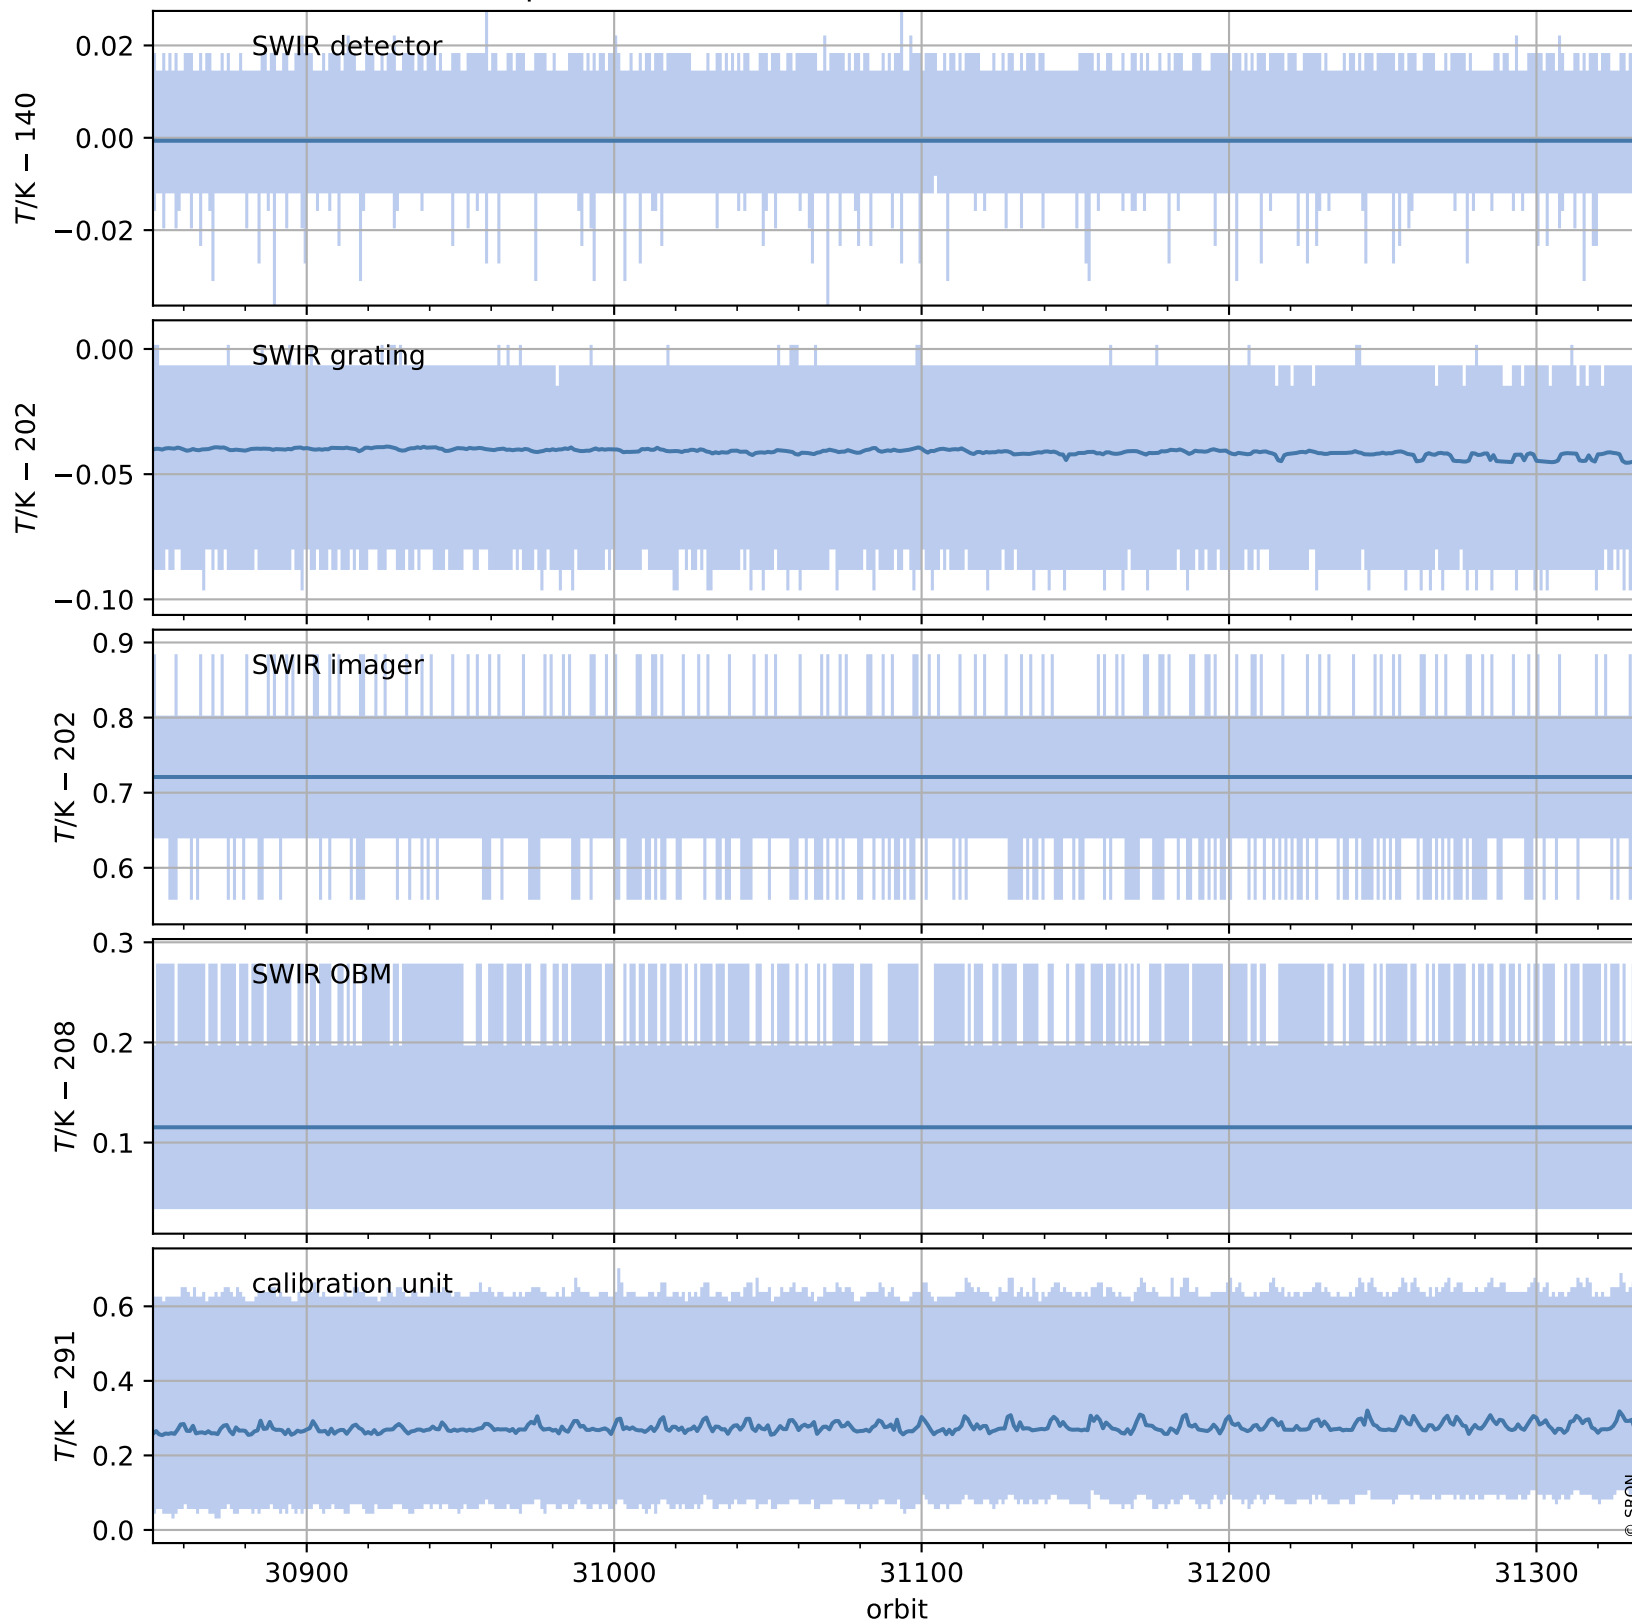

Tropomi SWIR housekeeping data

orbits: [31321, 31334]
coverage: 2023-10-30 / 2023-10-31
created: 2023-10-31T05:21:08Z

Temperature of sensors relevant for SWIR (one day)

Tropomi SWIR housekeeping data

orbits: [30850, 31334]
coverage: 2023-09-26 / 2023-10-31
created: 2023-10-31T05:21:08Z

Temperature of sensors relevant for SWIR (last month)

Tropomi SWIR housekeeping data

orbits: [31321, 31334]
coverage: 2023-10-30 / 2023-10-31
created: 2023-10-31T05:21:09Z

Current and duty cycle of 3 heaters relevant for SWIR (one day)

Tropomi SWIR housekeeping data

orbits: [30850, 31334]
coverage: 2023-09-26 / 2023-10-31
created: 2023-10-31T05:21:09Z

Current and duty cycle of 3 heaters relevant for SWIR (last month)

Tropomi SWIR housekeeping data

orbits: [31321, 31334]
coverage: 2023-10-30 / 2023-10-31
created: 2023-10-31T05:21:09Z

Temperature of sensors at the SWIR front-end electronics (one day)

Tropomi SWIR housekeeping data

orbits: [30850, 31334]
coverage: 2023-09-26 / 2023-10-31
created: 2023-10-31T05:21:10Z