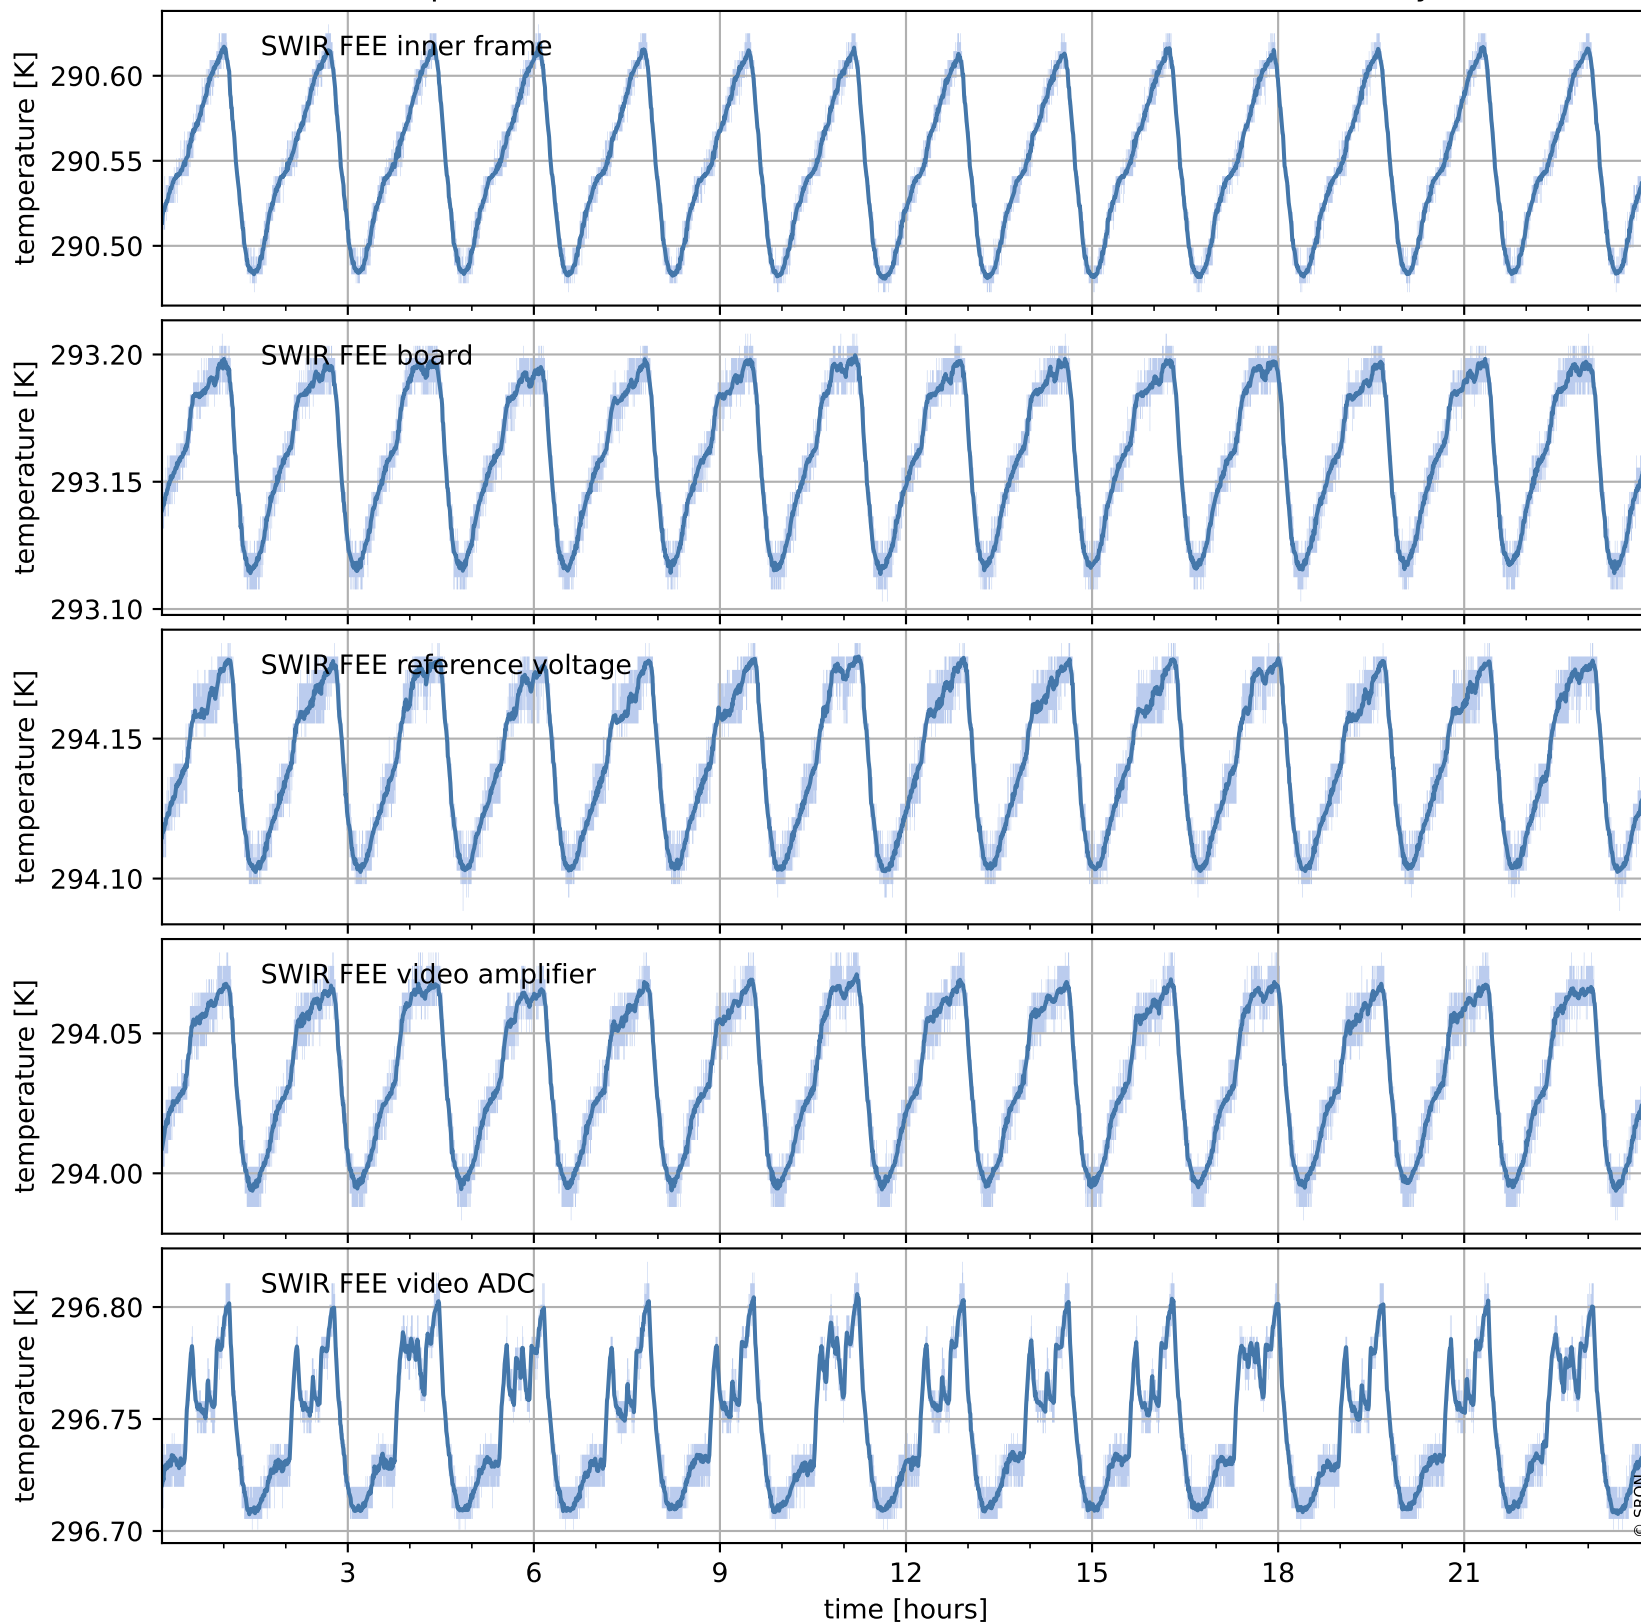

Tropomi SWIR housekeeping data

orbits: [31321, 31334]
coverage: 2023-10-30 / 2023-10-31
created: 2023-10-31T05:21:08Z

Temperature of sensors relevant for SWIR (one day)

Tropomi SWIR housekeeping data

orbits: [30850, 31334]
coverage: 2023-09-26 / 2023-10-31
created: 2023-10-31T05:21:08Z

Temperature of sensors relevant for SWIR (last month)

Tropomi SWIR housekeeping data

orbits: [31321, 31334]
coverage: 2023-10-30 / 2023-10-31
created: 2023-10-31T05:21:09Z

Current and duty cycle of 3 heaters relevant for SWIR (one day)

Tropomi SWIR housekeeping data

orbits: [30850, 31334]
coverage: 2023-09-26 / 2023-10-31
created: 2023-10-31T05:21:09Z

Current and duty cycle of 3 heaters relevant for SWIR (last month)

Tropomi SWIR housekeeping data

orbits: [31321, 31334]
coverage: 2023-10-30 / 2023-10-31
created: 2023-10-31T05:21:09Z

Temperature of sensors at the SWIR front-end electronics (one day)

Tropomi SWIR housekeeping data

orbits: [30850, 31334]
coverage: 2023-09-26 / 2023-10-31
created: 2023-10-31T05:21:10Z