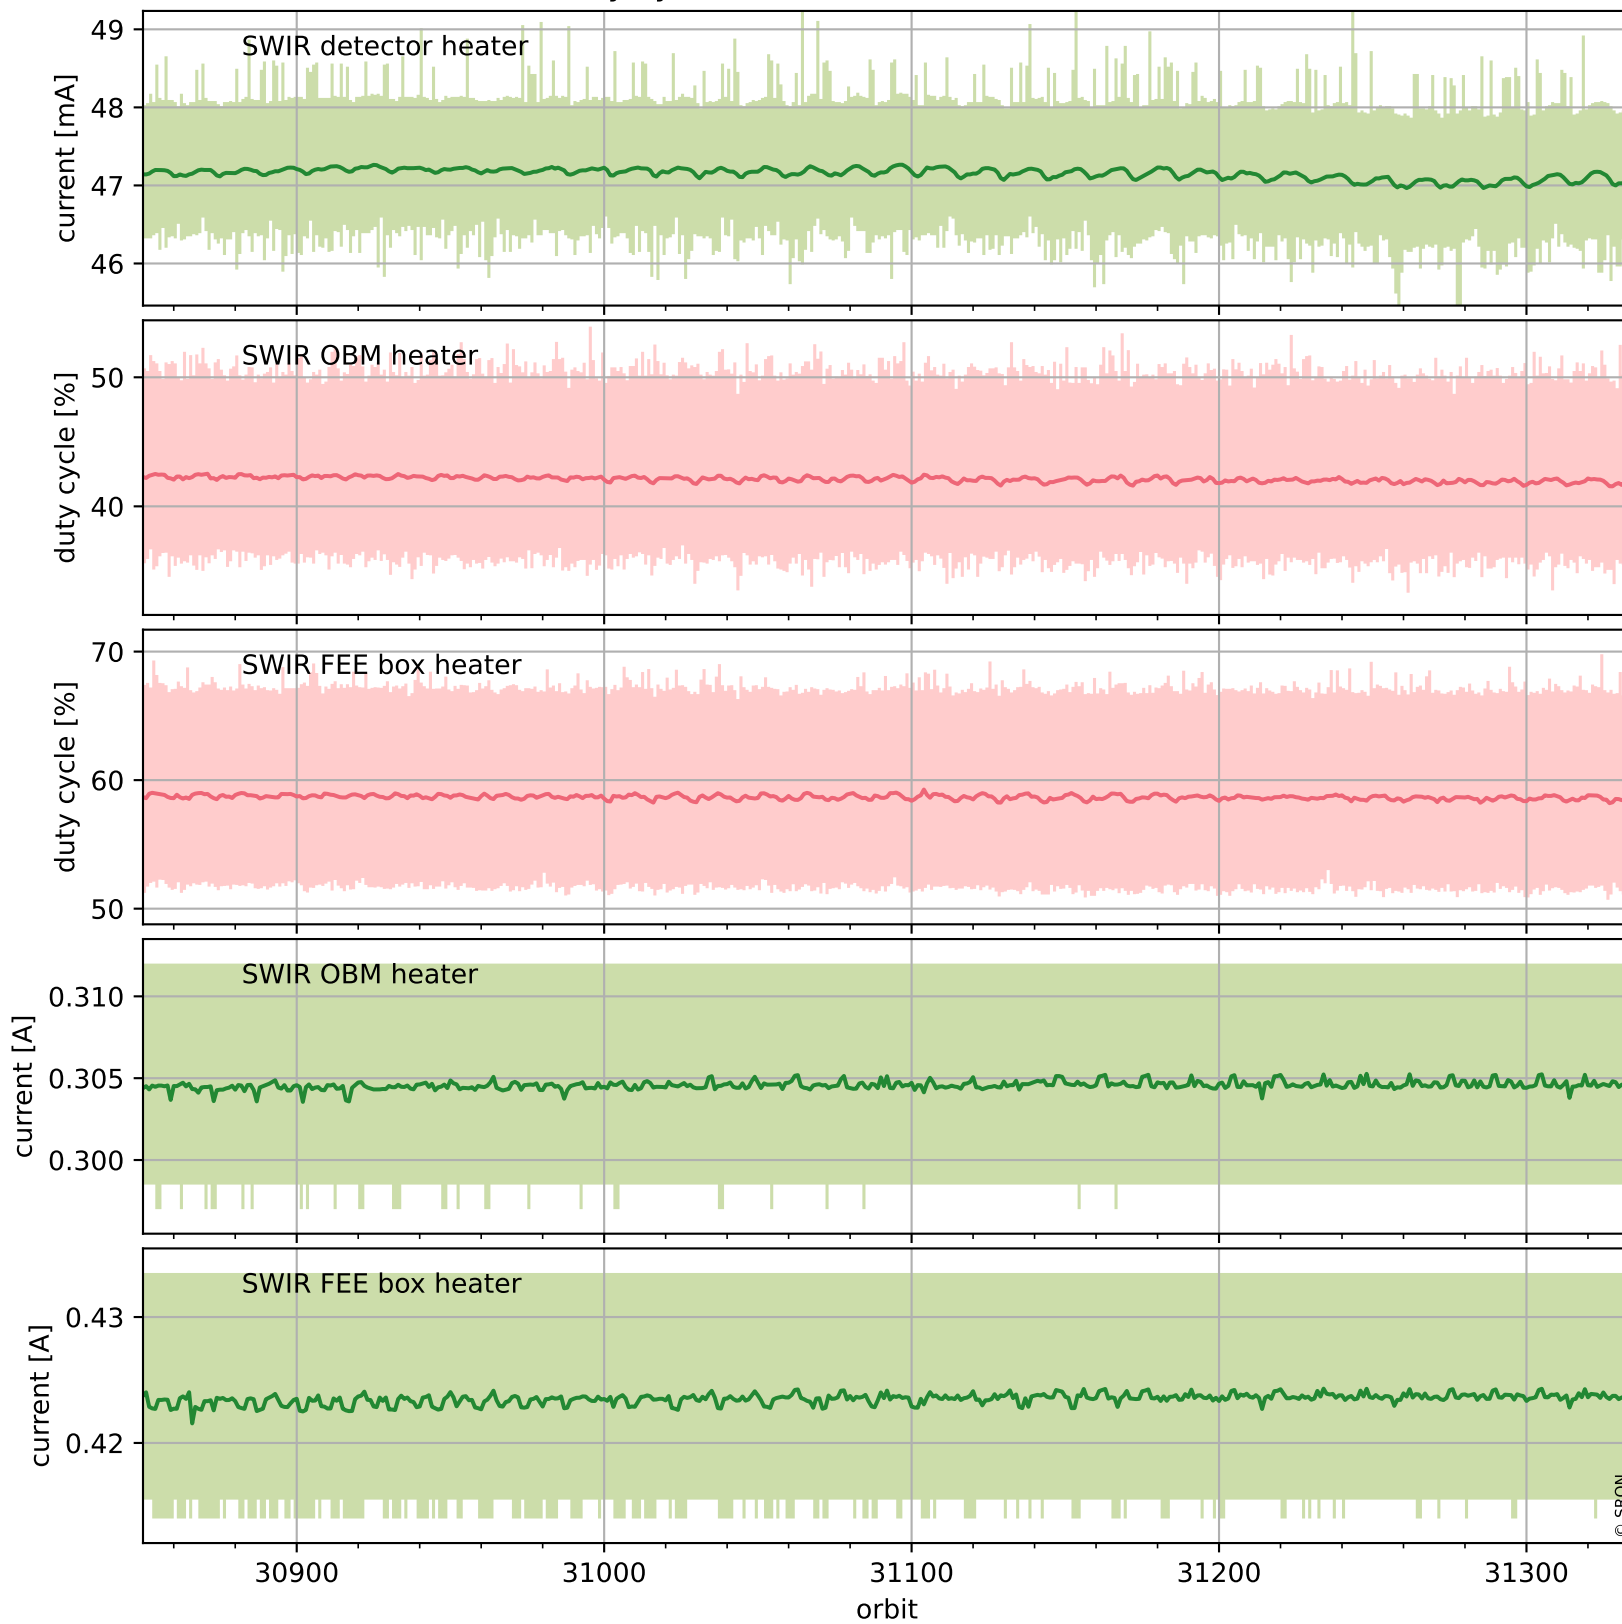

Tropomi SWIR housekeeping data

orbits: [31321, 31334]
coverage: 2023-10-30 / 2023-10-31
created: 2023-10-31T05:21:08Z

Temperature of sensors relevant for SWIR (one day)

Tropomi SWIR housekeeping data

orbits: [30850, 31334]
coverage: 2023-09-26 / 2023-10-31
created: 2023-10-31T05:21:08Z

Temperature of sensors relevant for SWIR (last month)

Tropomi SWIR housekeeping data

orbits: [31321, 31334]
coverage: 2023-10-30 / 2023-10-31
created: 2023-10-31T05:21:09Z

Current and duty cycle of 3 heaters relevant for SWIR (one day)

Tropomi SWIR housekeeping data

orbits: [30850, 31334]
coverage: 2023-09-26 / 2023-10-31
created: 2023-10-31T05:21:09Z

Current and duty cycle of 3 heaters relevant for SWIR (last month)

Tropomi SWIR housekeeping data

orbits: [31321, 31334]
coverage: 2023-10-30 / 2023-10-31
created: 2023-10-31T05:21:09Z

Temperature of sensors at the SWIR front-end electronics (one day)

Tropomi SWIR housekeeping data

orbits: [30850, 31334]
coverage: 2023-09-26 / 2023-10-31
created: 2023-10-31T05:21:10Z