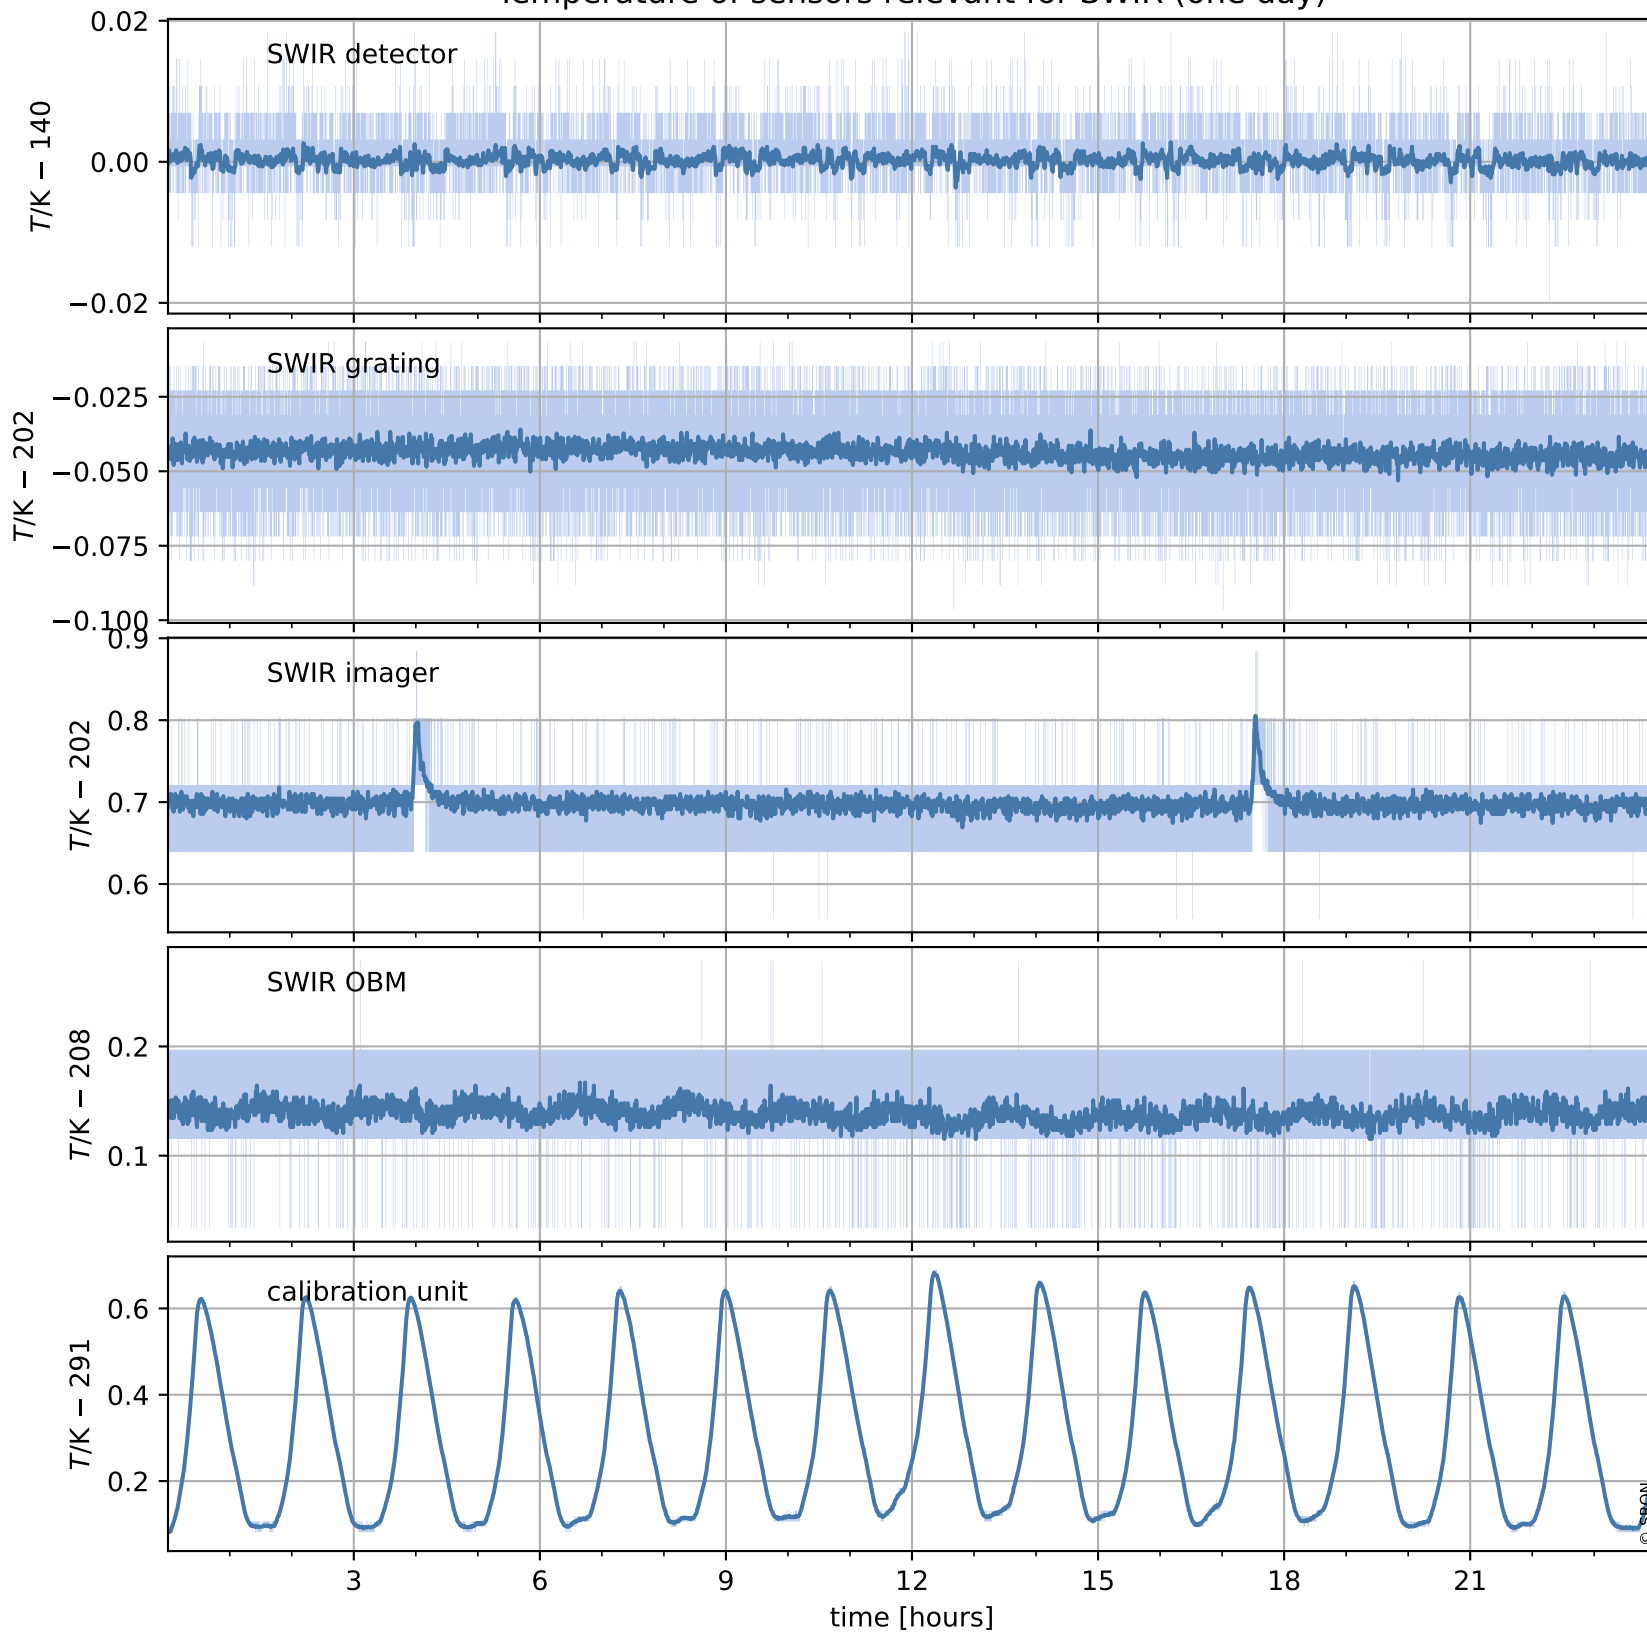

Tropomi SWIR housekeeping data

orbits: [31321, 31334]
coverage: 2023-10-30 / 2023-10-31
created: 2023-10-31T05:21:08Z

Temperature of sensors relevant for SWIR (one day)

Tropomi SWIR housekeeping data

orbits: [30850, 31334]
coverage: 2023-09-26 / 2023-10-31
created: 2023-10-31T05:21:08Z

Temperature of sensors relevant for SWIR (last month)

Tropomi SWIR housekeeping data

orbits: [31321, 31334]
coverage: 2023-10-30 / 2023-10-31
created: 2023-10-31T05:21:09Z

Current and duty cycle of 3 heaters relevant for SWIR (one day)

Tropomi SWIR housekeeping data

orbits: [30850, 31334]
coverage: 2023-09-26 / 2023-10-31
created: 2023-10-31T05:21:09Z

Current and duty cycle of 3 heaters relevant for SWIR (last month)

Tropomi SWIR housekeeping data