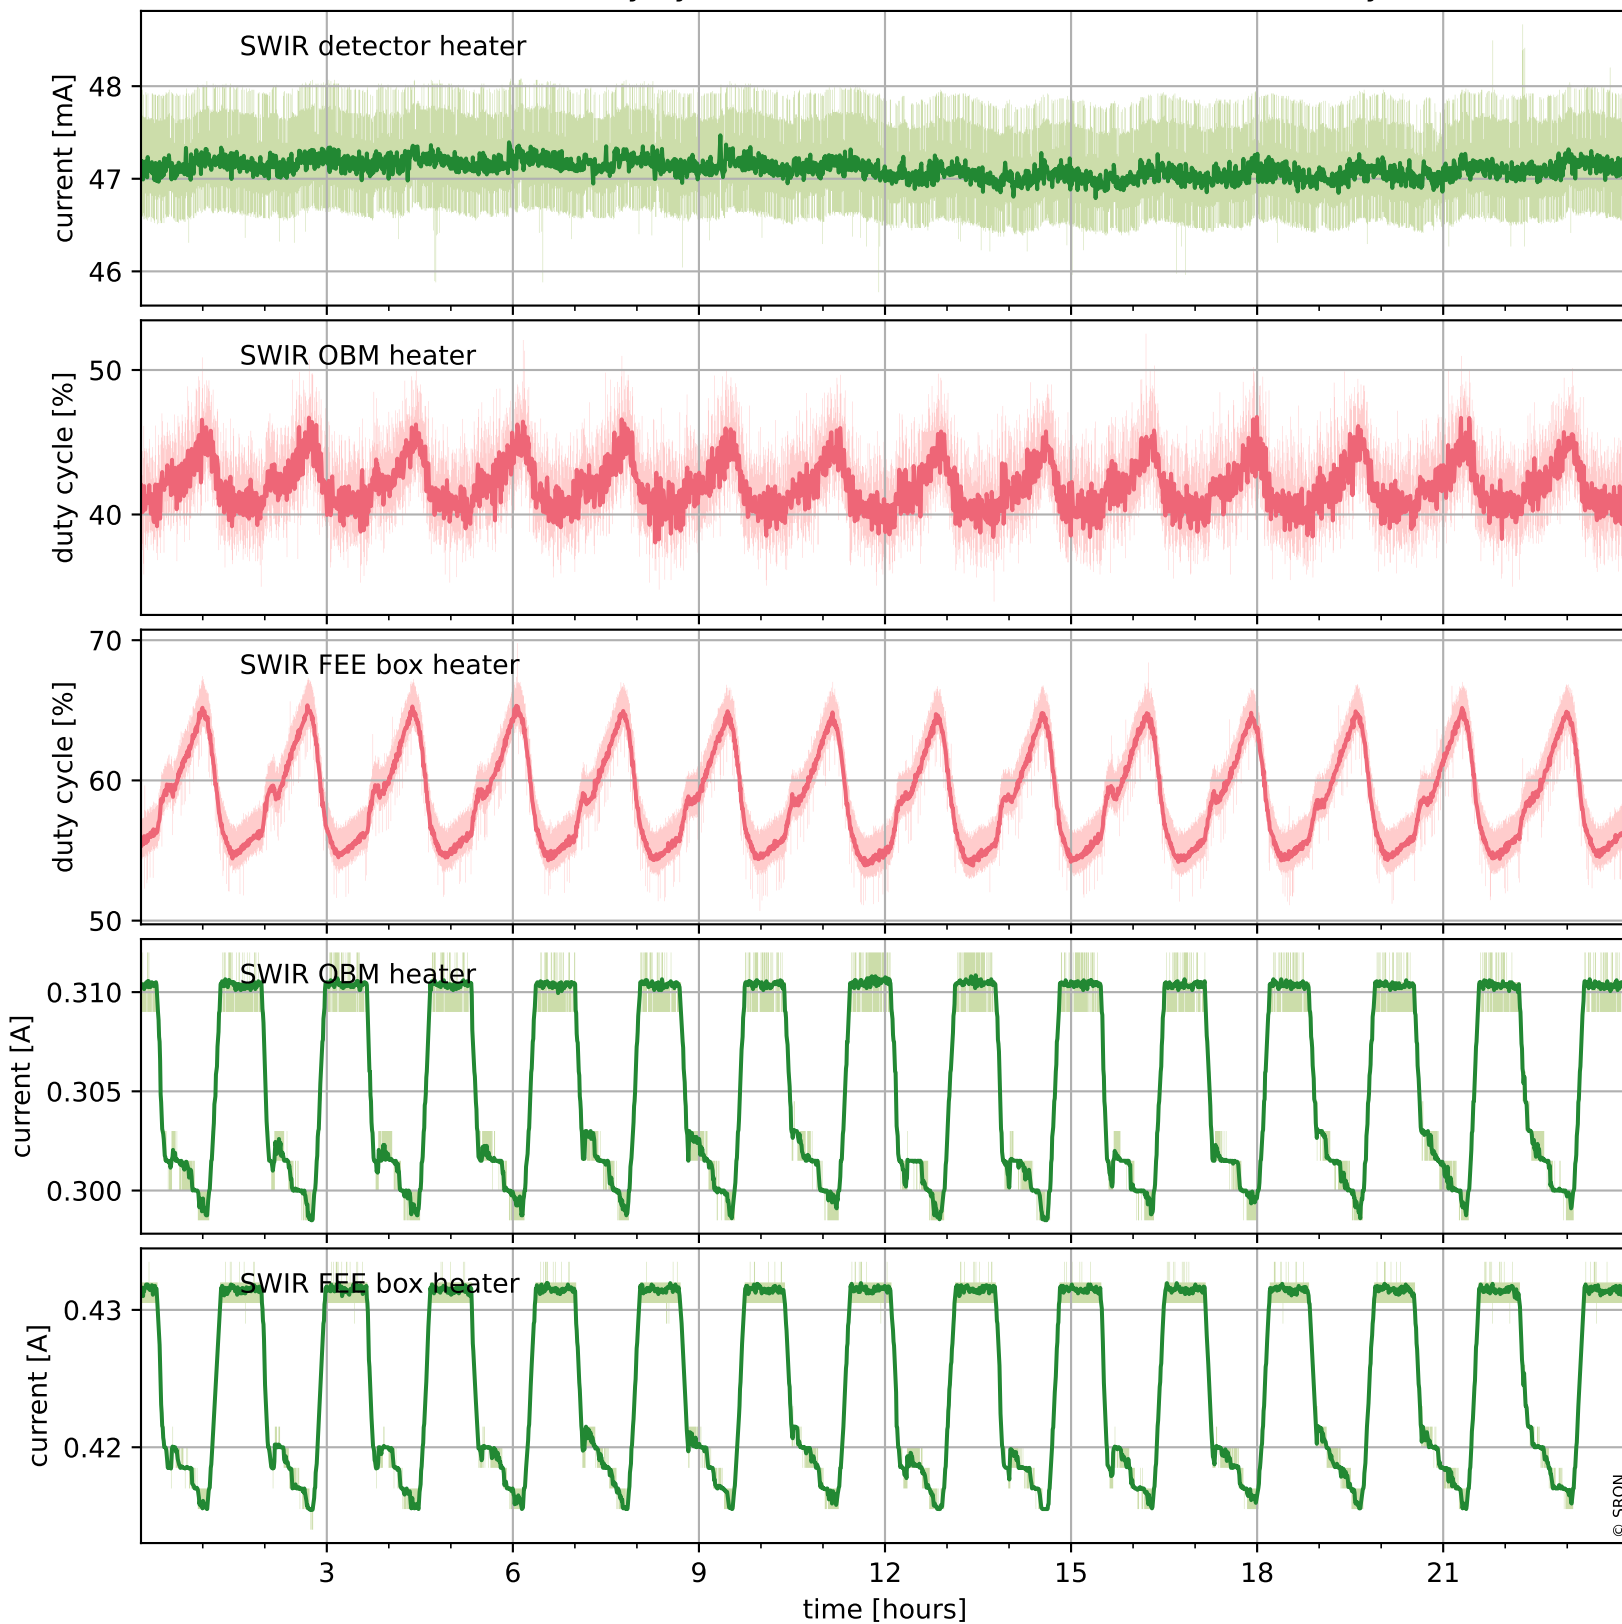

Tropomi SWIR housekeeping data

orbits: [31321, 31334]
coverage: 2023-10-30 / 2023-10-31
created: 2023-10-31T05:21:08Z

Temperature of sensors relevant for SWIR (one day)

Tropomi SWIR housekeeping data

orbits: [30850, 31334]
coverage: 2023-09-26 / 2023-10-31
created: 2023-10-31T05:21:08Z

Temperature of sensors relevant for SWIR (last month)

Tropomi SWIR housekeeping data

orbits: [31321, 31334]
coverage: 2023-10-30 / 2023-10-31
created: 2023-10-31T05:21:09Z

Current and duty cycle of 3 heaters relevant for SWIR (one day)

Tropomi SWIR housekeeping data

orbits: [30850, 31334]
coverage: 2023-09-26 / 2023-10-31
created: 2023-10-31T05:21:09Z

Current and duty cycle of 3 heaters relevant for SWIR (last month)

Tropomi SWIR housekeeping data

orbits: [31321, 31334]
coverage: 2023-10-30 / 2023-10-31
created: 2023-10-31T05:21:09Z

Temperature of sensors at the SWIR front-end electronics (one day)

Tropomi SWIR housekeeping data

orbits: [30850, 31334]
coverage: 2023-09-26 / 2023-10-31
created: 2023-10-31T05:21:10Z