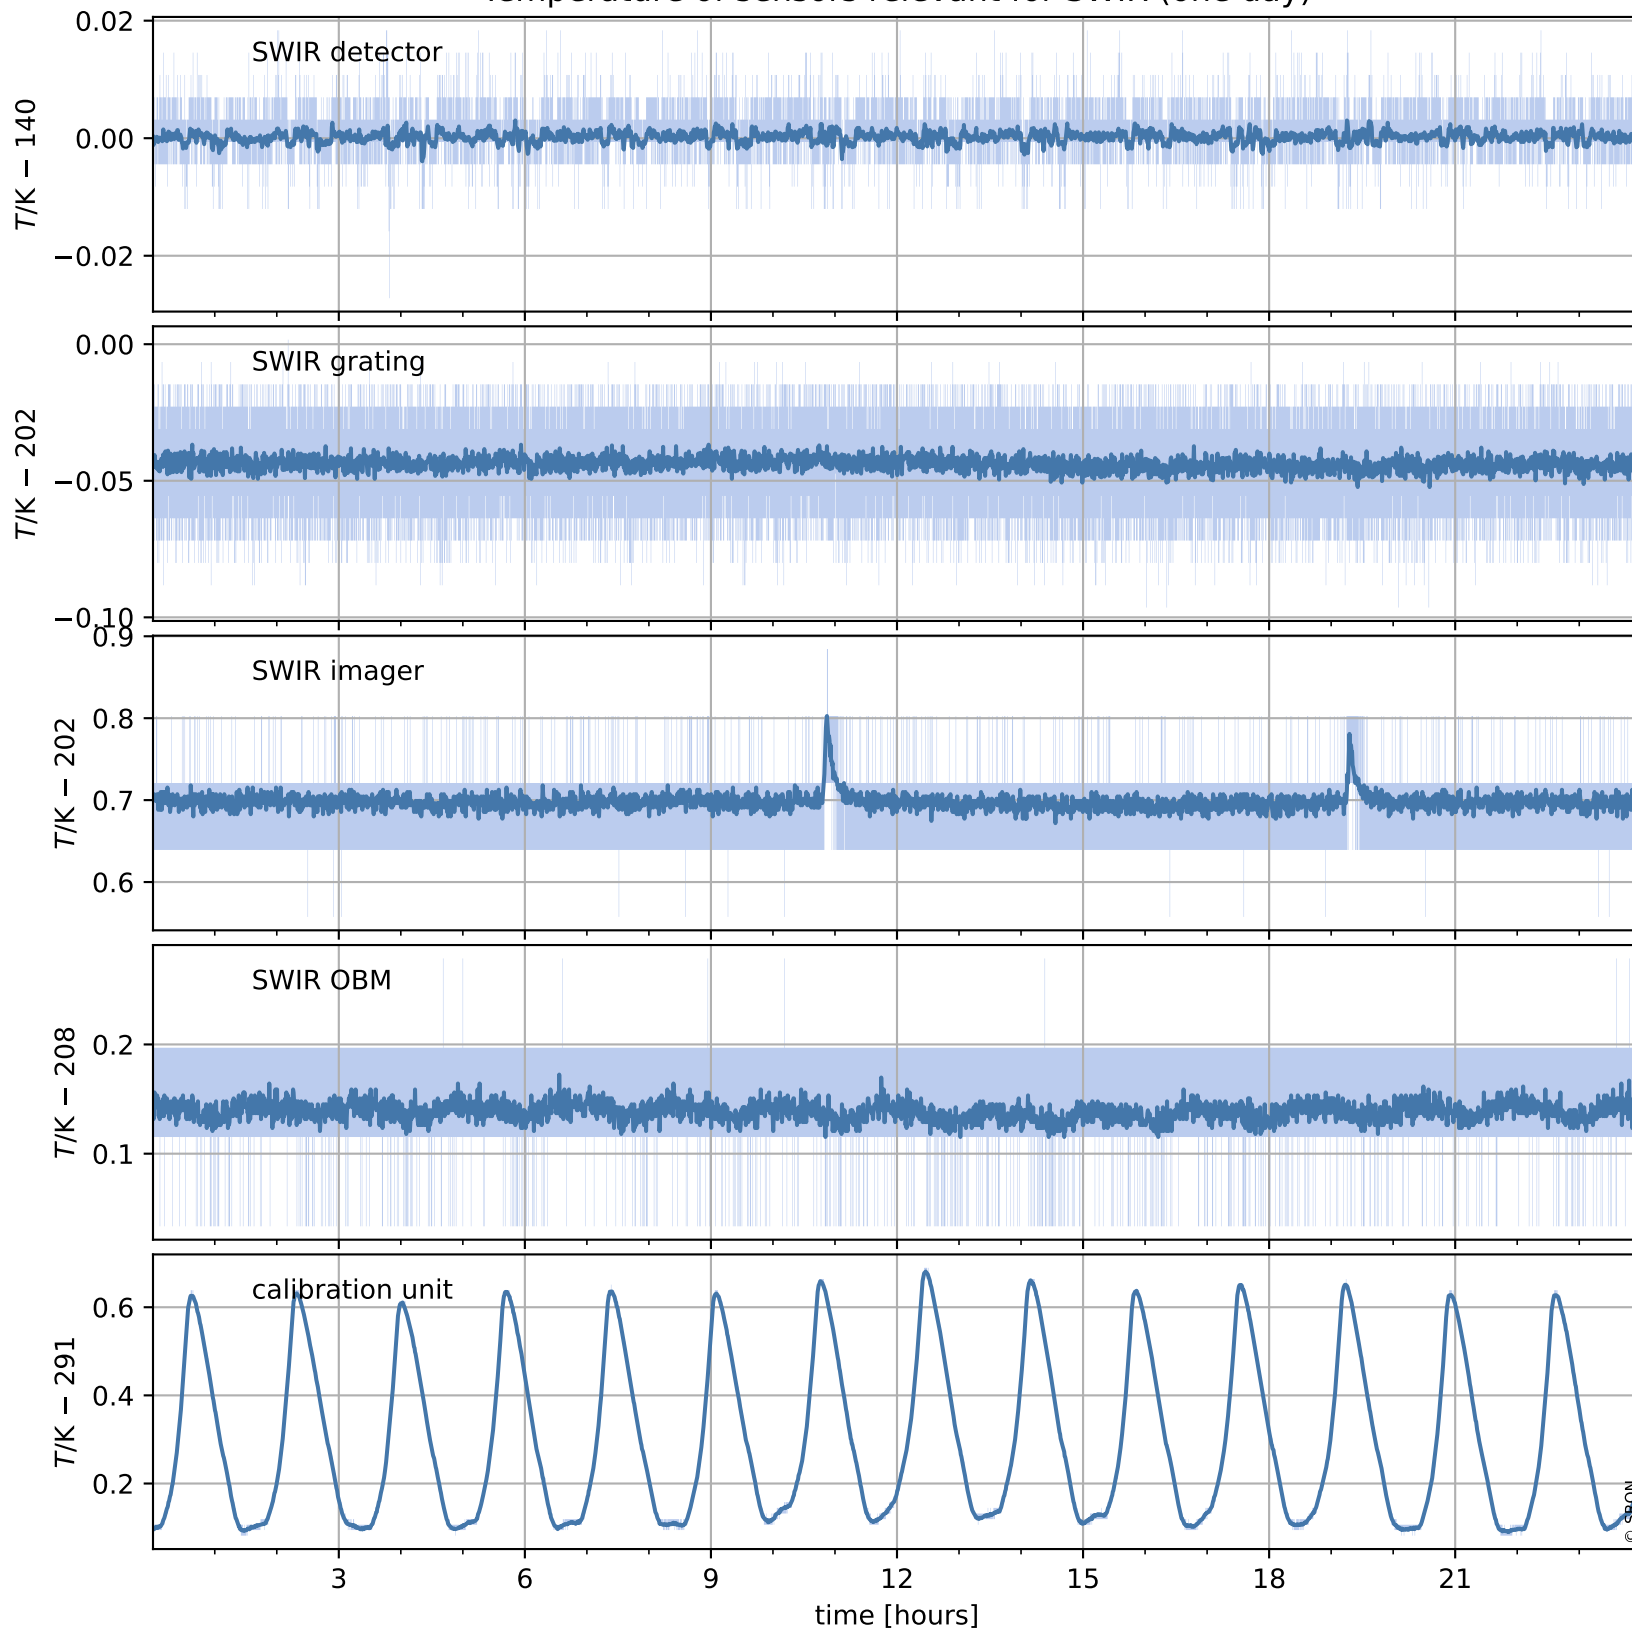

Tropomi SWIR housekeeping data

orbits: [31392, 31405]
coverage: 2023-11-04 / 2023-11-05
created: 2023-11-05T05:21:04Z

Temperature of sensors relevant for SWIR (one day)

Tropomi SWIR housekeeping data

orbits: [30921, 31405]
coverage: 2023-10-01 / 2023-11-05
created: 2023-11-05T05:21:04Z

Temperature of sensors relevant for SWIR (last month)

Tropomi SWIR housekeeping data

orbits: [31392, 31405]
coverage: 2023-11-04 / 2023-11-05
created: 2023-11-05T05:21:04Z

Current and duty cycle of 3 heaters relevant for SWIR (one day)

Tropomi SWIR housekeeping data

orbits: [30921, 31405]
coverage: 2023-10-01 / 2023-11-05
created: 2023-11-05T05:21:05Z

Current and duty cycle of 3 heaters relevant for SWIR (last month)

Tropomi SWIR housekeeping data