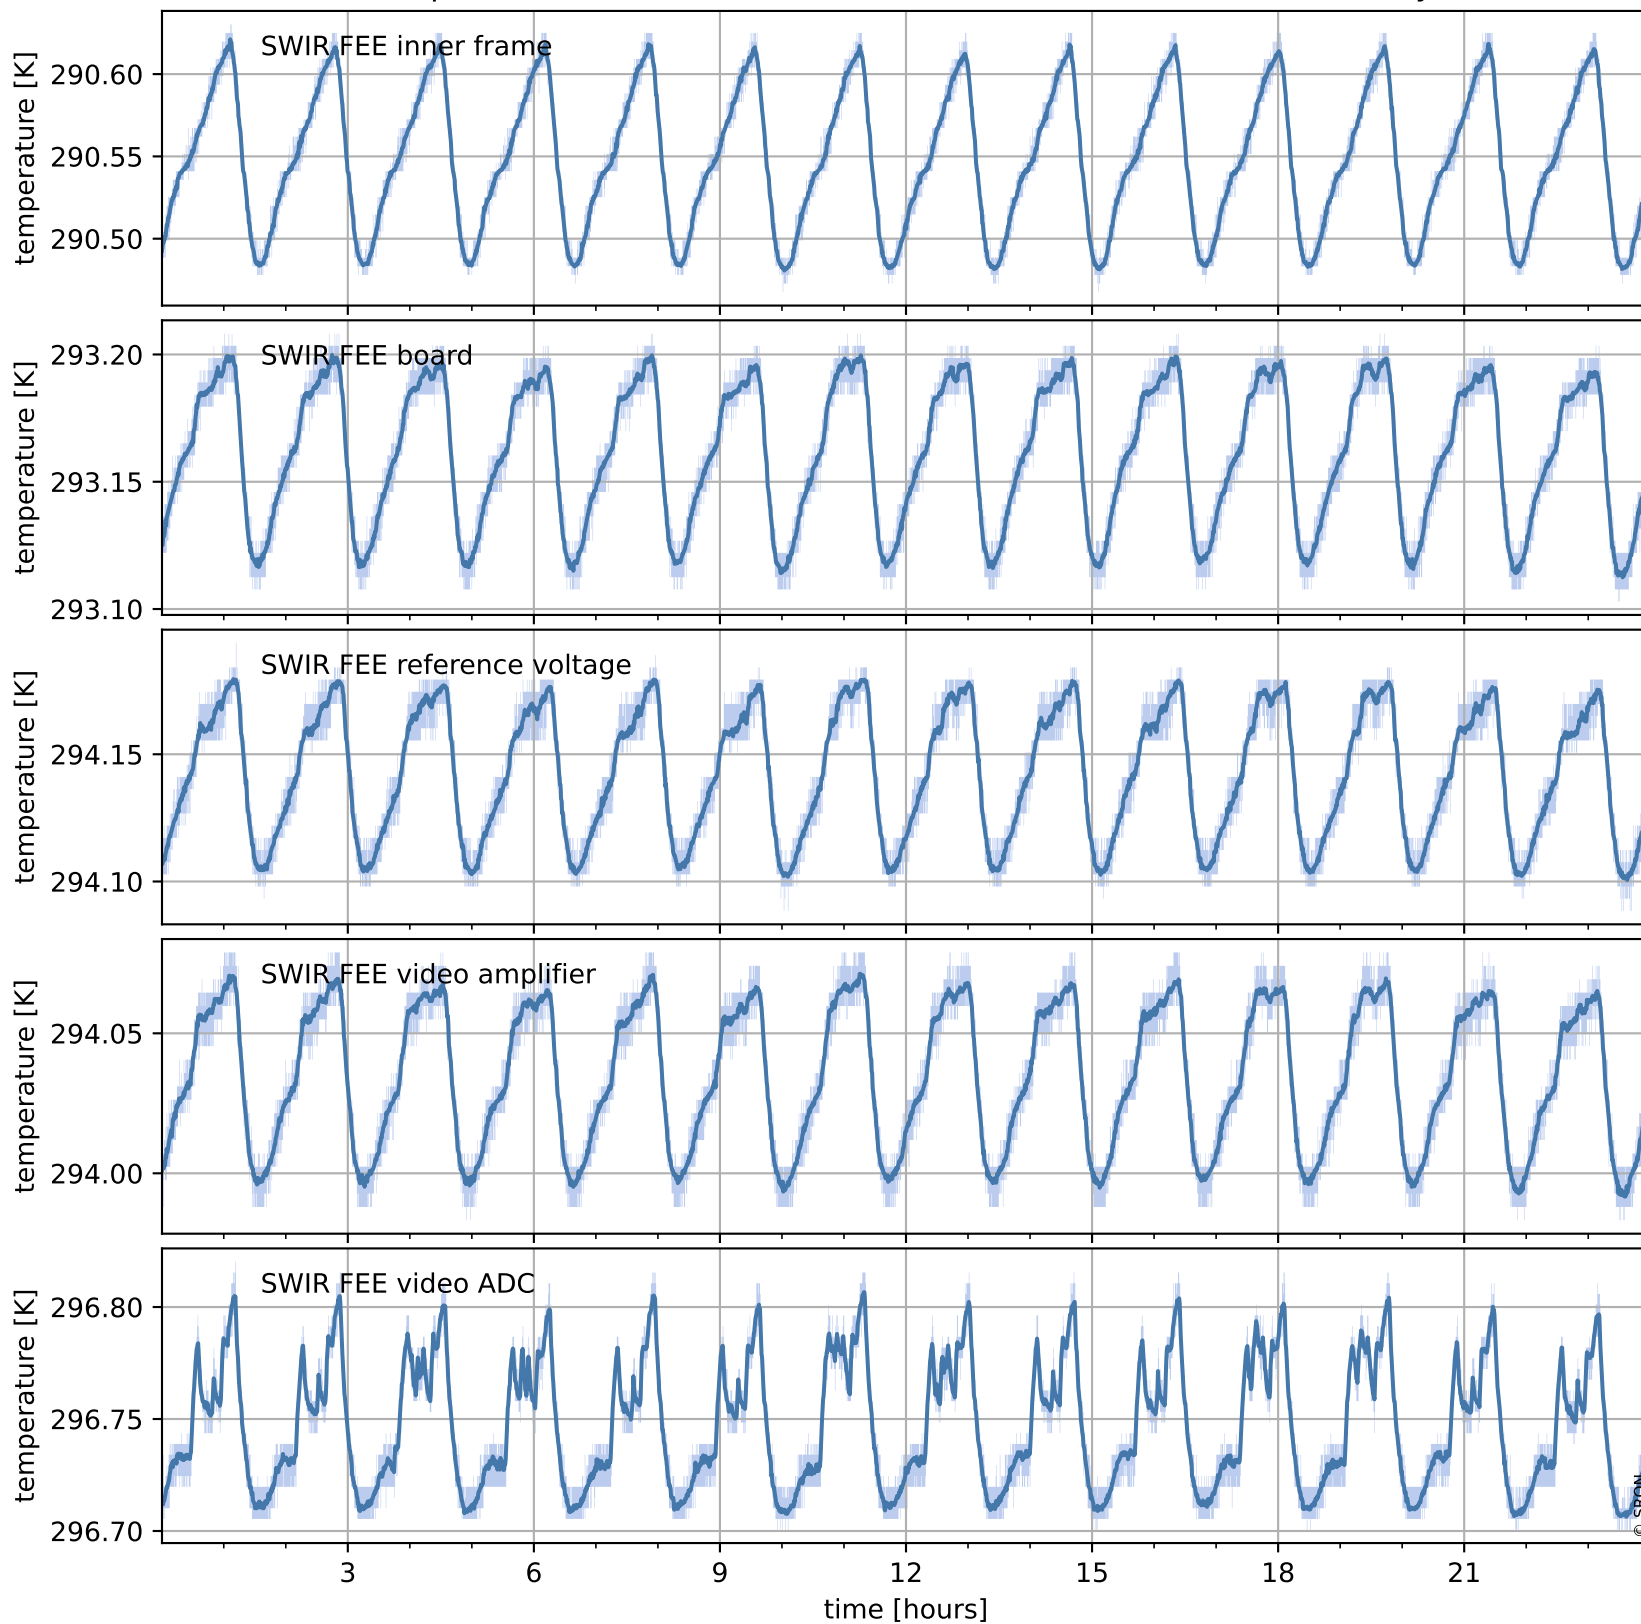

Tropomi SWIR housekeeping data

orbits: [31392, 31405]
coverage: 2023-11-04 / 2023-11-05
created: 2023-11-05T05:21:04Z

Temperature of sensors relevant for SWIR (one day)

Tropomi SWIR housekeeping data

orbits: [30921, 31405]
coverage: 2023-10-01 / 2023-11-05
created: 2023-11-05T05:21:04Z

Temperature of sensors relevant for SWIR (last month)

Tropomi SWIR housekeeping data

orbits: [31392, 31405]
coverage: 2023-11-04 / 2023-11-05
created: 2023-11-05T05:21:04Z

Current and duty cycle of 3 heaters relevant for SWIR (one day)

Tropomi SWIR housekeeping data

orbits: [30921, 31405]
coverage: 2023-10-01 / 2023-11-05
created: 2023-11-05T05:21:05Z

Current and duty cycle of 3 heaters relevant for SWIR (last month)

Tropomi SWIR housekeeping data

orbits: [31392, 31405]
coverage: 2023-11-04 / 2023-11-05
created: 2023-11-05T05:21:05Z

Temperature of sensors at the SWIR front-end electronics (one day)

Tropomi SWIR housekeeping data

orbits: [30921, 31405]
coverage: 2023-10-01 / 2023-11-05
created: 2023-11-05T05:21:06Z