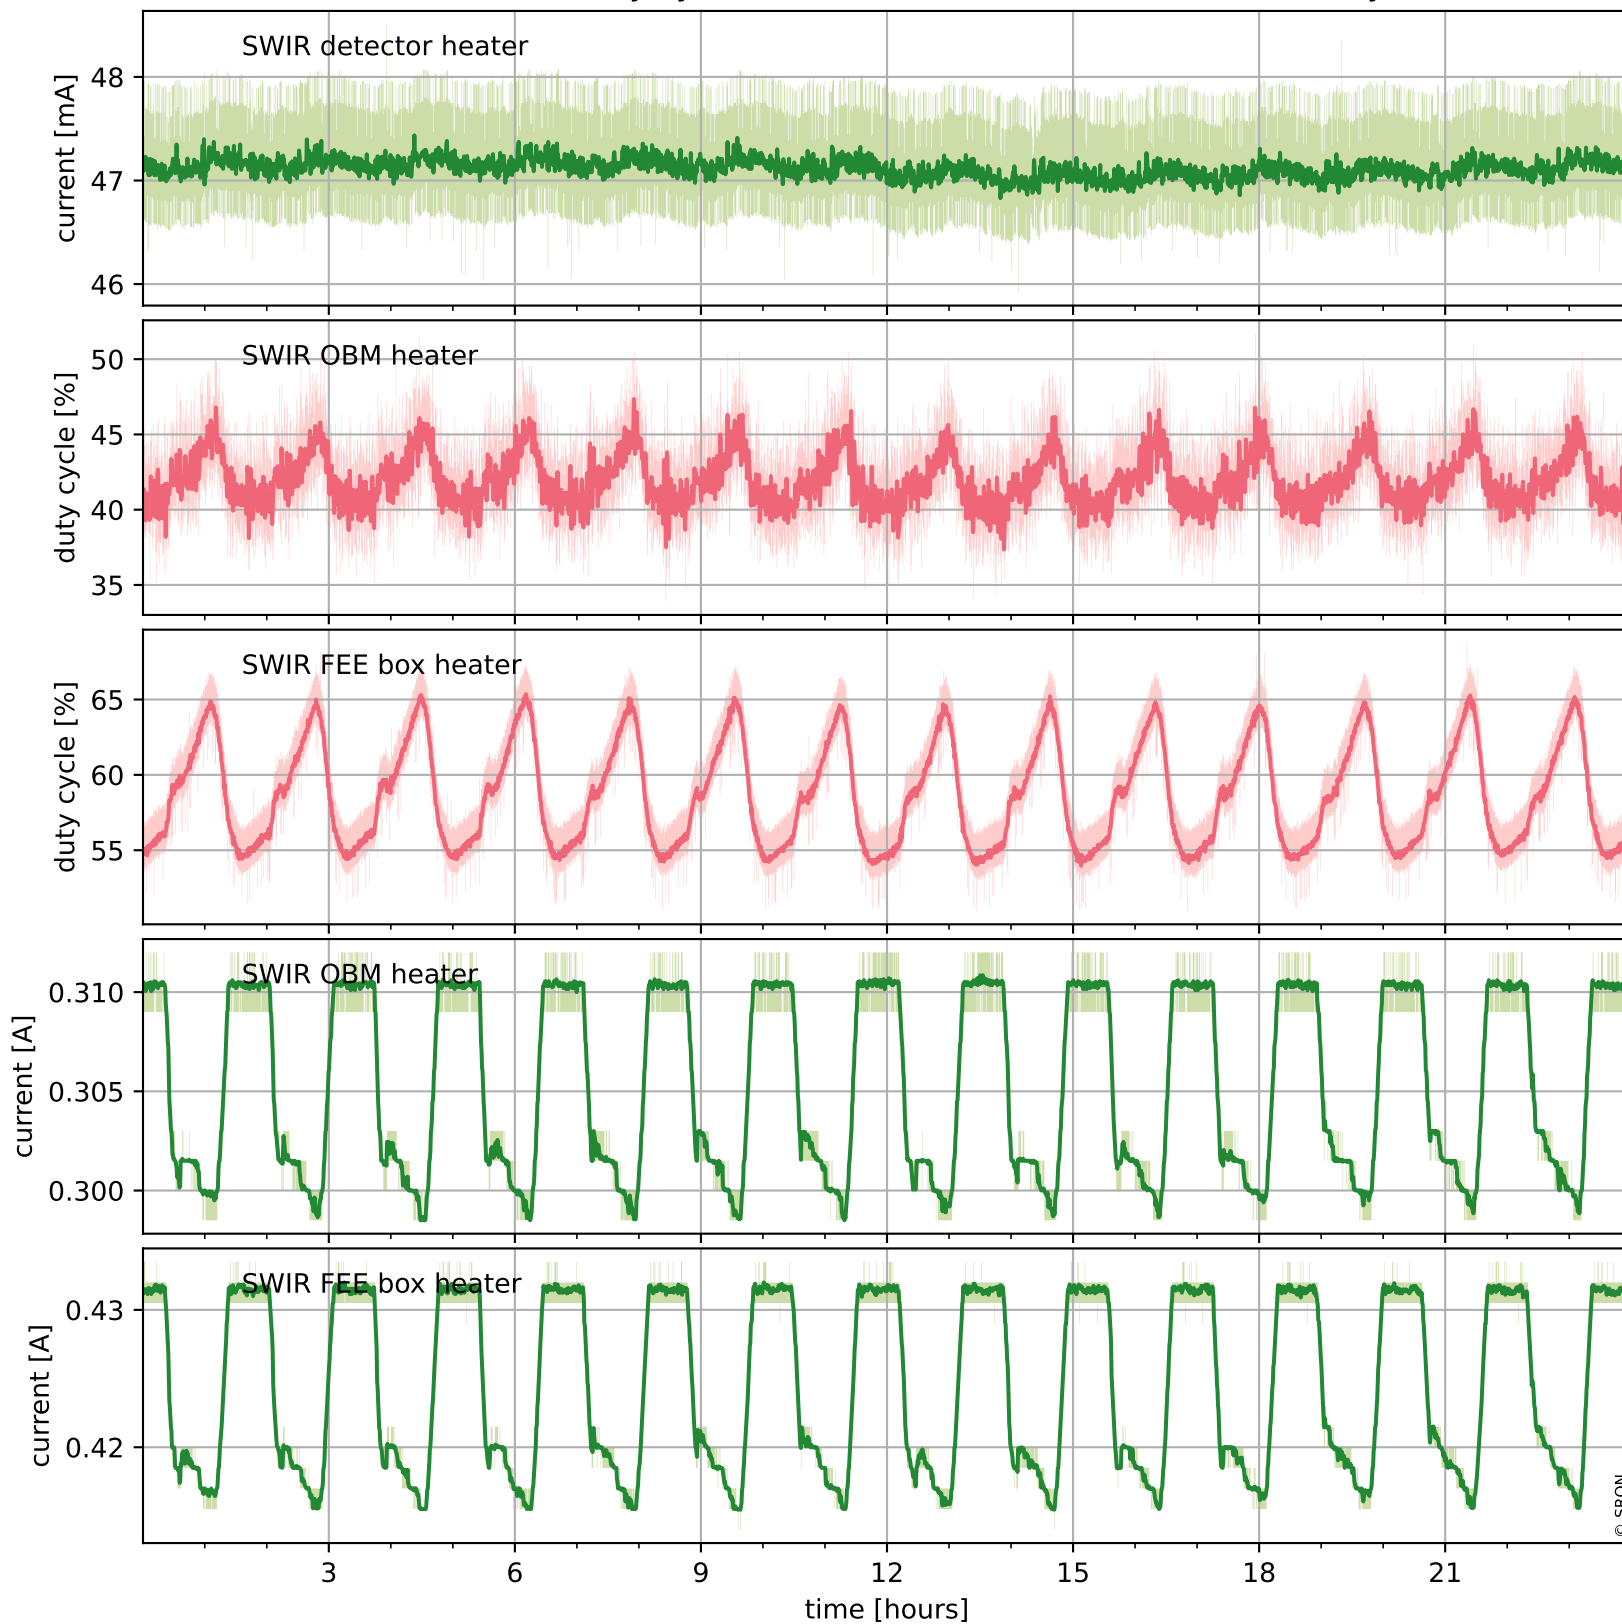

Tropomi SWIR housekeeping data

orbits: [31392, 31405]
coverage: 2023-11-04 / 2023-11-05
created: 2023-11-05T05:21:04Z

Temperature of sensors relevant for SWIR (one day)

Tropomi SWIR housekeeping data

orbits: [30921, 31405]
coverage: 2023-10-01 / 2023-11-05
created: 2023-11-05T05:21:04Z

Temperature of sensors relevant for SWIR (last month)

Tropomi SWIR housekeeping data

orbits: [31392, 31405]
coverage: 2023-11-04 / 2023-11-05
created: 2023-11-05T05:21:04Z

Current and duty cycle of 3 heaters relevant for SWIR (one day)

Tropomi SWIR housekeeping data

orbits: [30921, 31405]
coverage: 2023-10-01 / 2023-11-05
created: 2023-11-05T05:21:05Z

Current and duty cycle of 3 heaters relevant for SWIR (last month)

Tropomi SWIR housekeeping data

orbits: [31392, 31405]
coverage: 2023-11-04 / 2023-11-05
created: 2023-11-05T05:21:05Z

Temperature of sensors at the SWIR front-end electronics (one day)

Tropomi SWIR housekeeping data

orbits: [30921, 31405]
coverage: 2023-10-01 / 2023-11-05
created: 2023-11-05T05:21:06Z