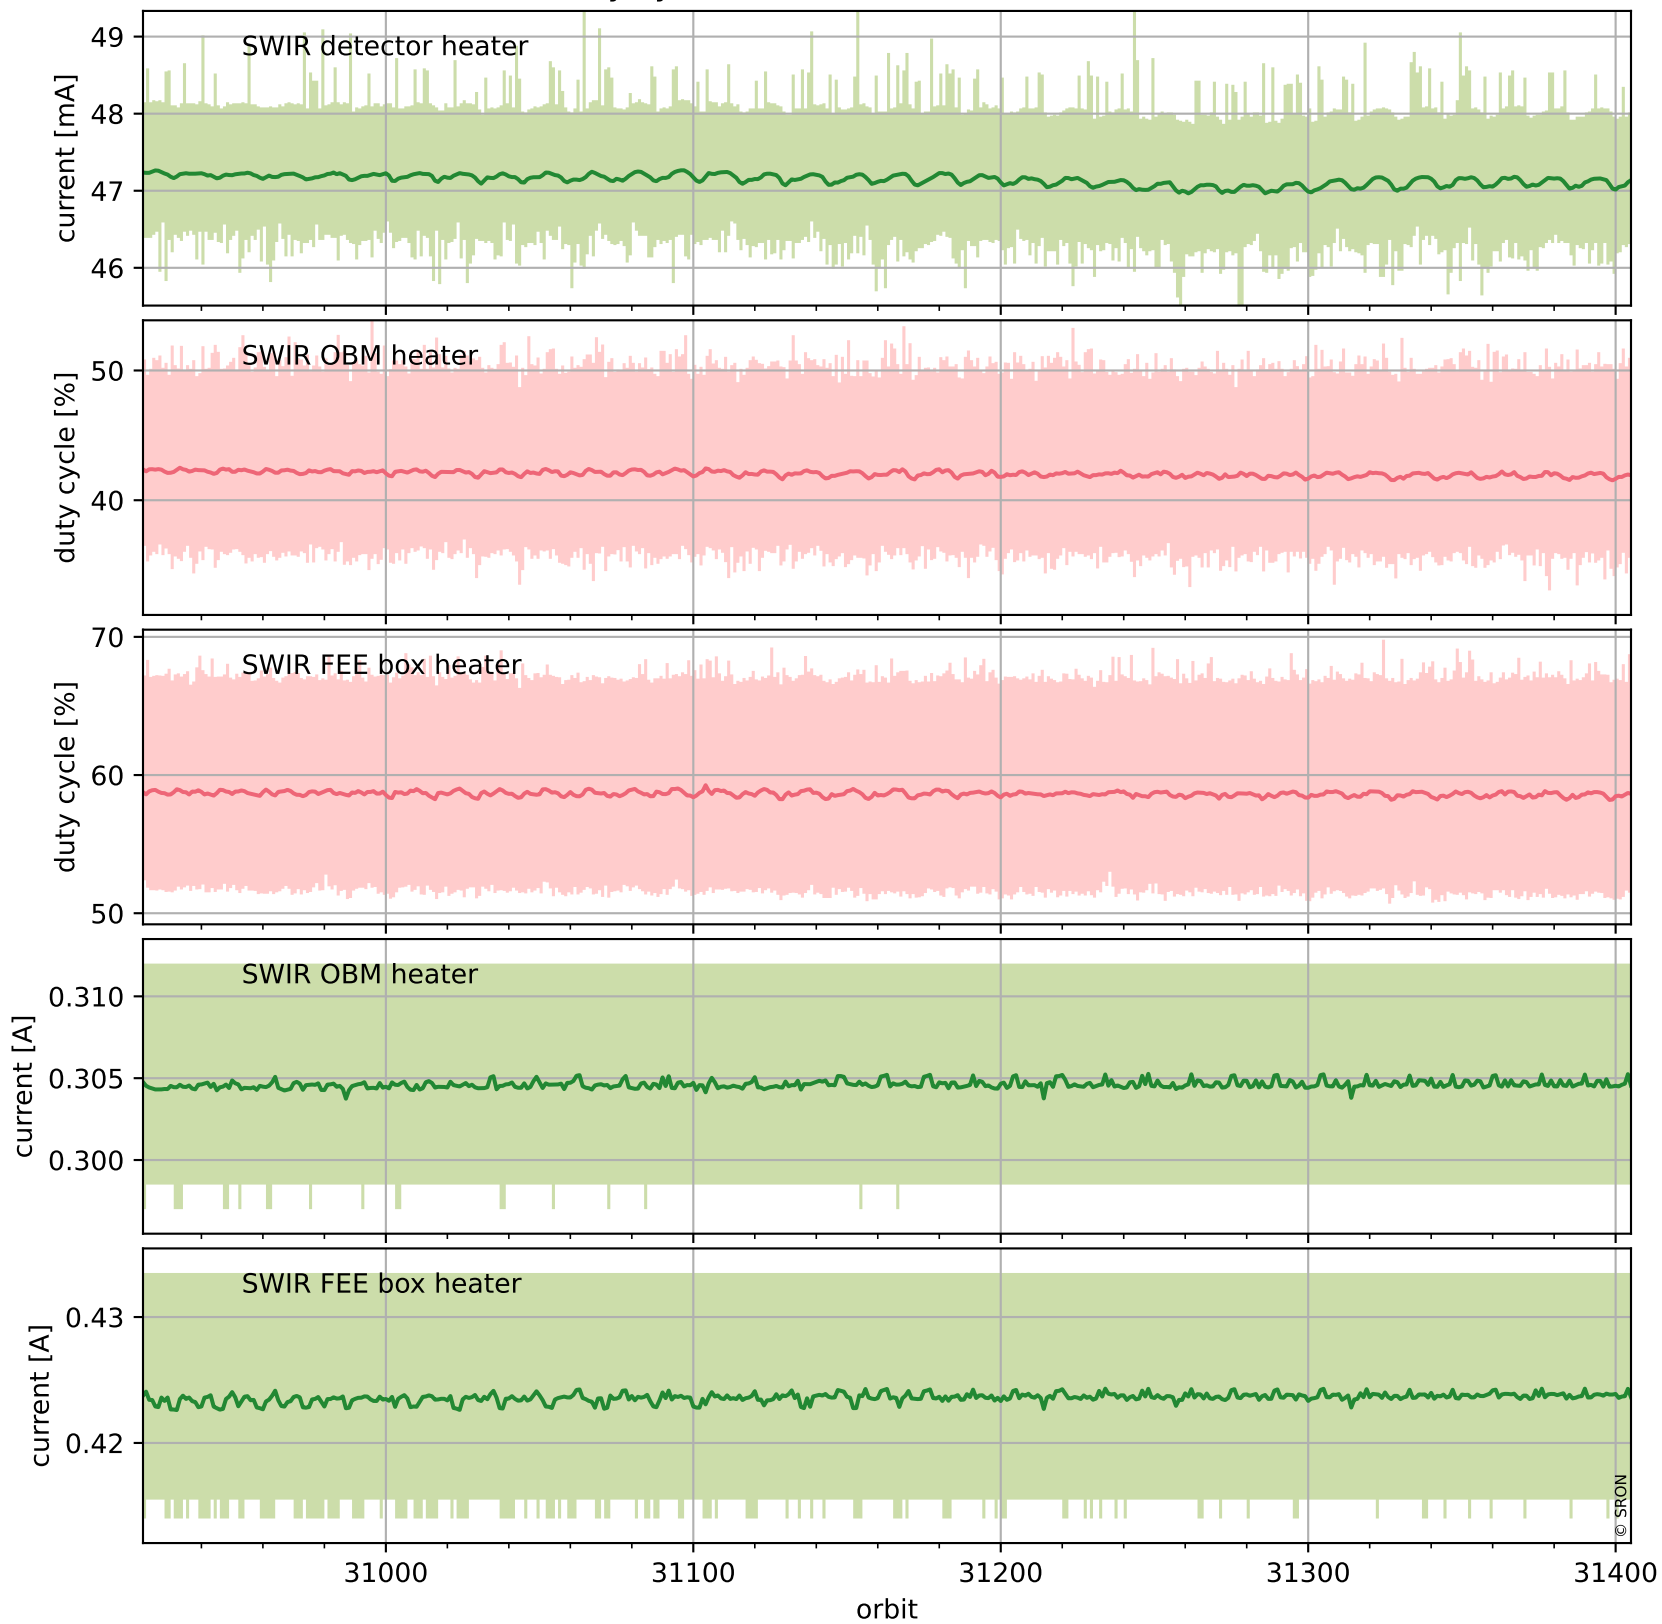

Tropomi SWIR housekeeping data

orbits: [31392, 31405]
coverage: 2023-11-04 / 2023-11-05
created: 2023-11-05T05:21:04Z

Temperature of sensors relevant for SWIR (one day)

Tropomi SWIR housekeeping data

orbits: [30921, 31405]
coverage: 2023-10-01 / 2023-11-05
created: 2023-11-05T05:21:04Z

Temperature of sensors relevant for SWIR (last month)

Tropomi SWIR housekeeping data

orbits: [31392, 31405]
coverage: 2023-11-04 / 2023-11-05
created: 2023-11-05T05:21:04Z

Current and duty cycle of 3 heaters relevant for SWIR (one day)

Tropomi SWIR housekeeping data

orbits: [30921, 31405]
coverage: 2023-10-01 / 2023-11-05
created: 2023-11-05T05:21:05Z

Current and duty cycle of 3 heaters relevant for SWIR (last month)

Tropomi SWIR housekeeping data

orbits: [31392, 31405]
coverage: 2023-11-04 / 2023-11-05
created: 2023-11-05T05:21:05Z

Temperature of sensors at the SWIR front-end electronics (one day)

Tropomi SWIR housekeeping data

orbits: [30921, 31405]
coverage: 2023-10-01 / 2023-11-05
created: 2023-11-05T05:21:06Z