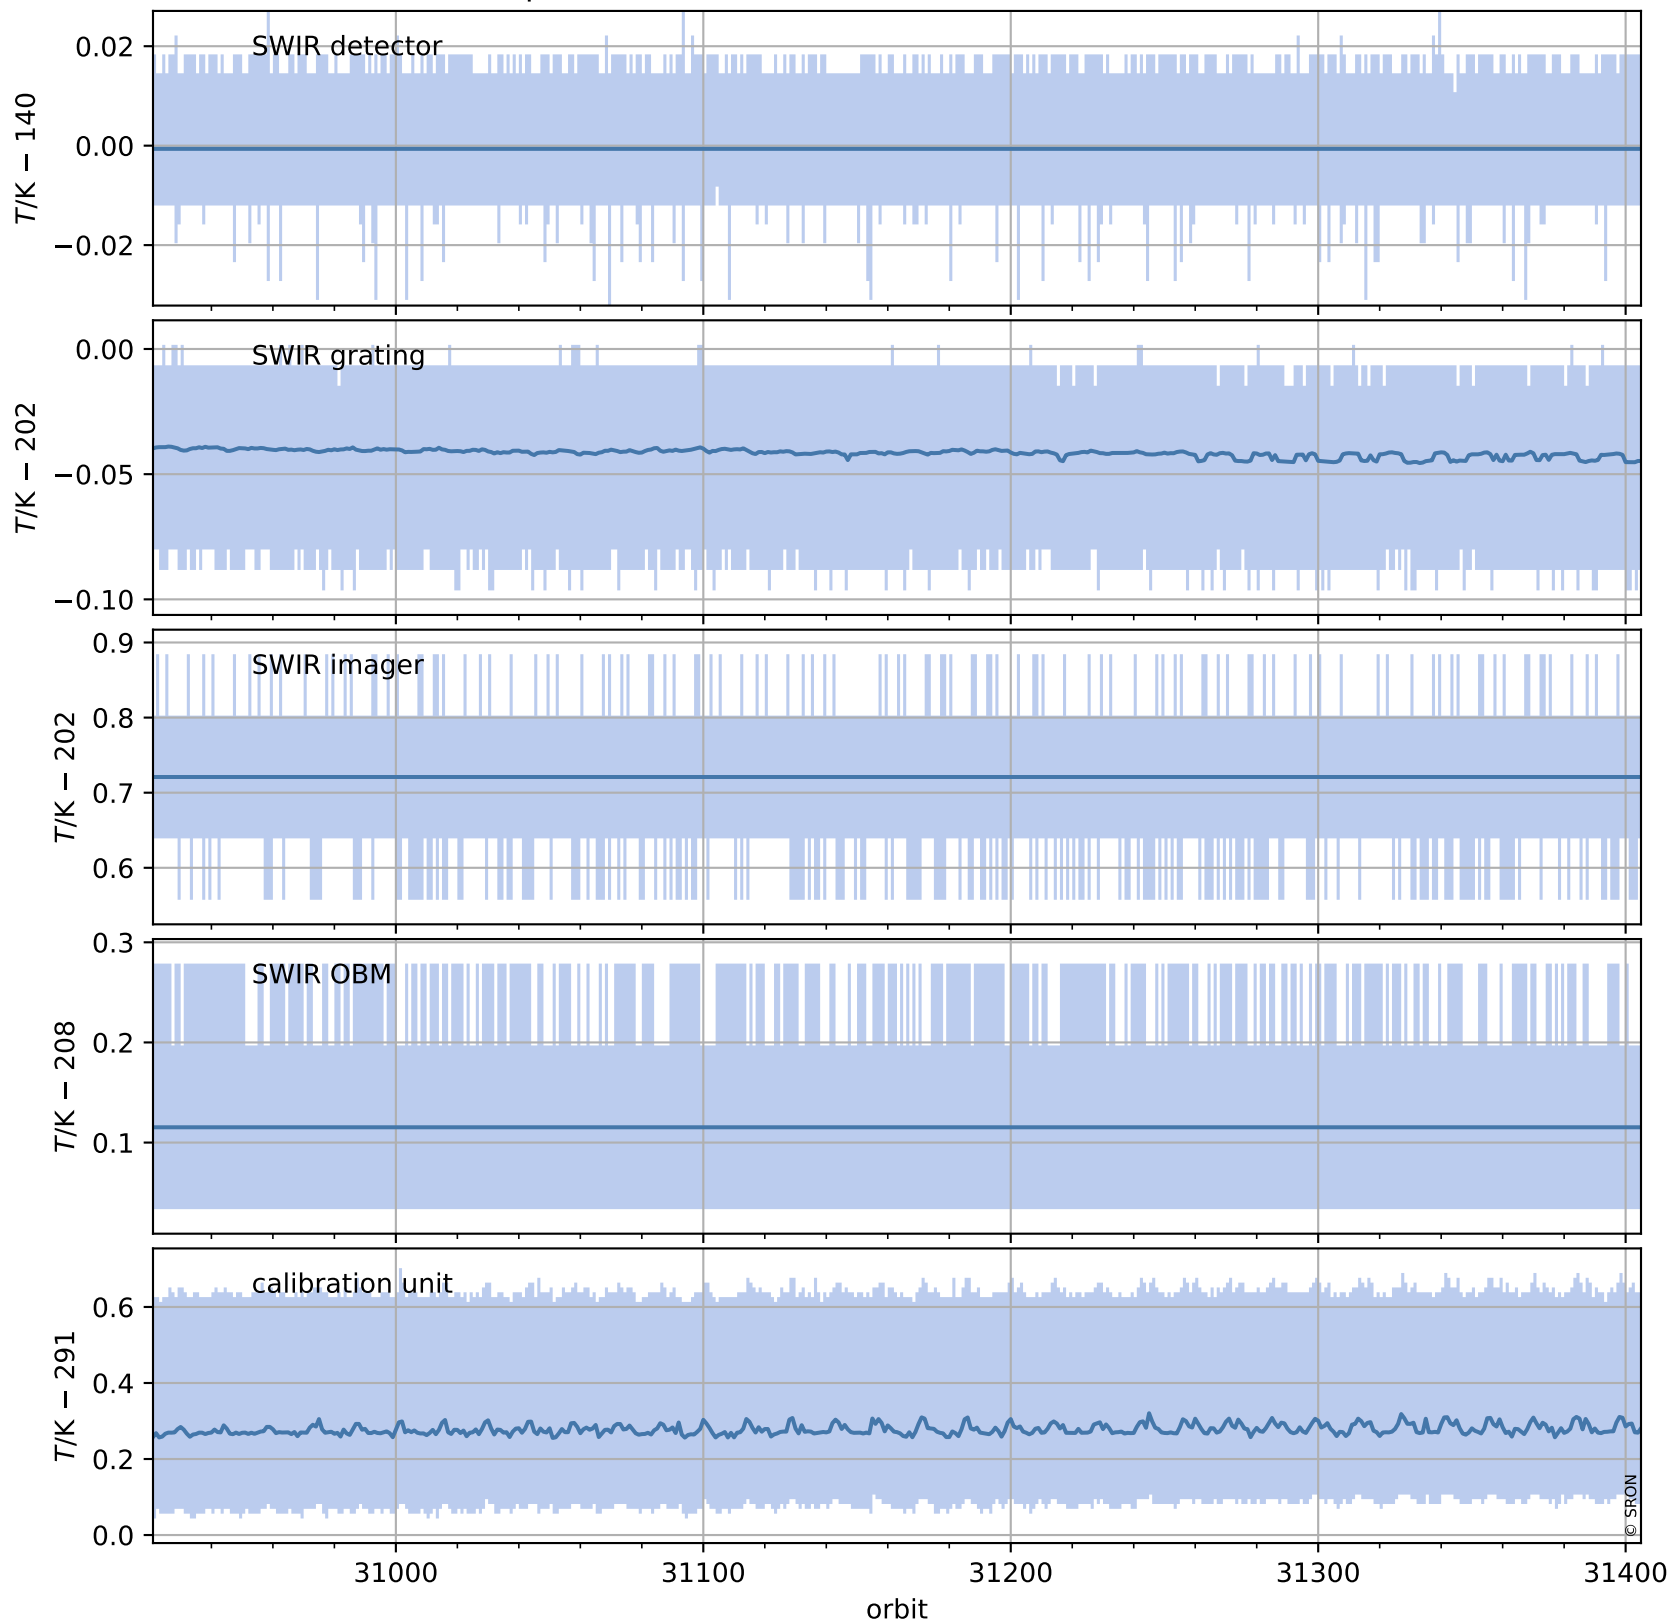

Tropomi SWIR housekeeping data

orbits: [31392, 31405]
coverage: 2023-11-04 / 2023-11-05
created: 2023-11-05T05:21:04Z

Temperature of sensors relevant for SWIR (one day)

Tropomi SWIR housekeeping data

orbits: [30921, 31405]
coverage: 2023-10-01 / 2023-11-05
created: 2023-11-05T05:21:04Z

Temperature of sensors relevant for SWIR (last month)

Tropomi SWIR housekeeping data

orbits: [31392, 31405]
coverage: 2023-11-04 / 2023-11-05
created: 2023-11-05T05:21:04Z

Current and duty cycle of 3 heaters relevant for SWIR (one day)

Tropomi SWIR housekeeping data

orbits: [30921, 31405]
coverage: 2023-10-01 / 2023-11-05
created: 2023-11-05T05:21:05Z

Current and duty cycle of 3 heaters relevant for SWIR (last month)

Tropomi SWIR housekeeping data

orbits: [31392, 31405]
coverage: 2023-11-04 / 2023-11-05
created: 2023-11-05T05:21:05Z

Temperature of sensors at the SWIR front-end electronics (one day)

Tropomi SWIR housekeeping data

orbits: [30921, 31405]
coverage: 2023-10-01 / 2023-11-05
created: 2023-11-05T05:21:06Z