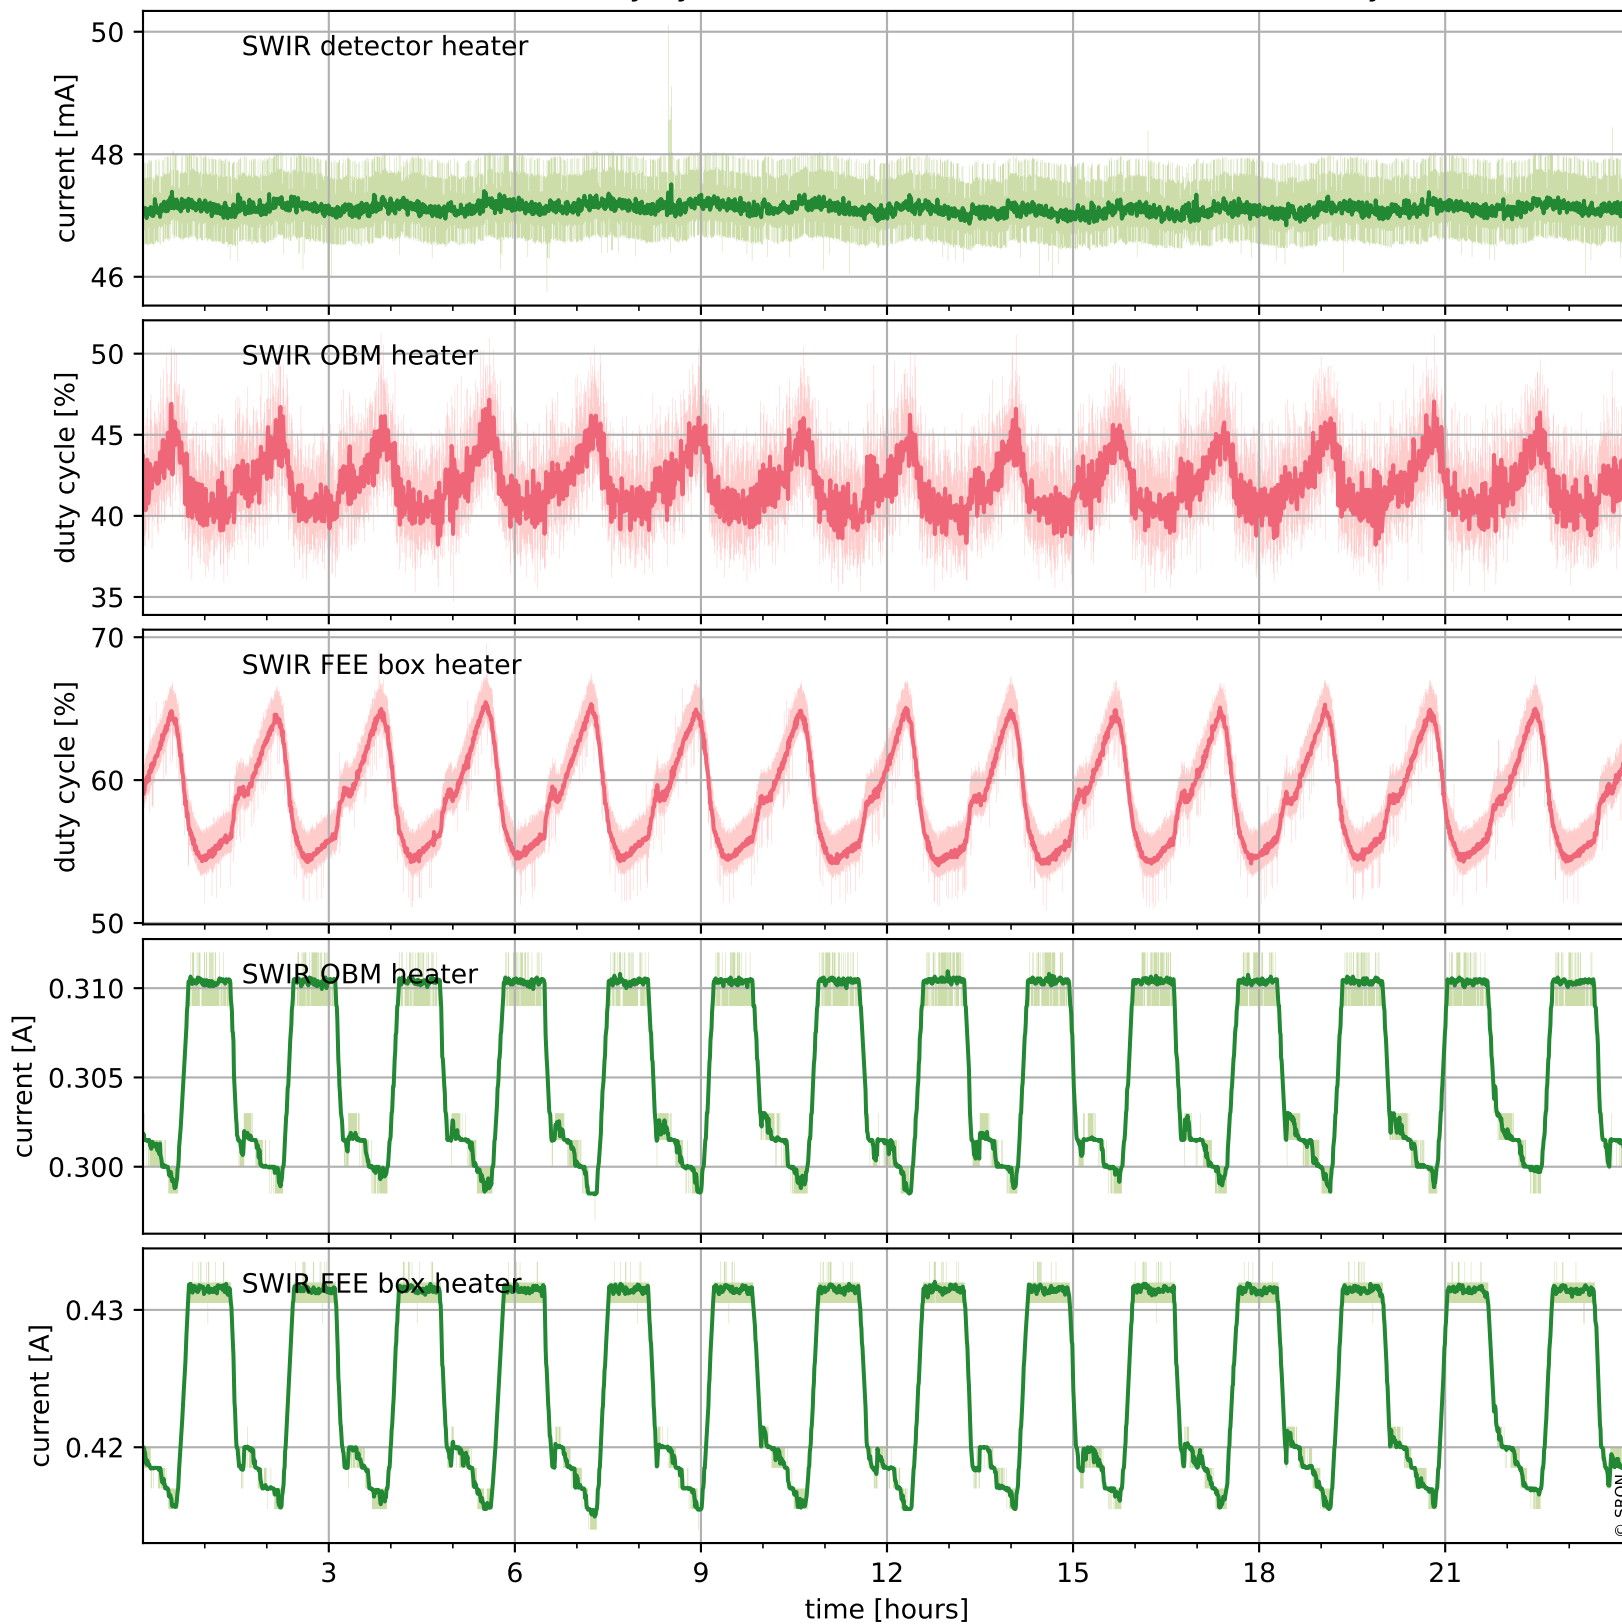

Tropomi SWIR housekeeping data

orbits: [31420, 31434]
coverage: 2023-11-06 / 2023-11-07
created: 2023-11-07T05:21:07Z

Temperature of sensors relevant for SWIR (one day)

Tropomi SWIR housekeeping data

orbits: [30950, 31434]
coverage: 2023-10-03 / 2023-11-07
created: 2023-11-07T05:21:07Z

Temperature of sensors relevant for SWIR (last month)

Tropomi SWIR housekeeping data

orbits: [31420, 31434]
coverage: 2023-11-06 / 2023-11-07
created: 2023-11-07T05:21:07Z

Current and duty cycle of 3 heaters relevant for SWIR (one day)

Tropomi SWIR housekeeping data

orbits: [30950, 31434]
coverage: 2023-10-03 / 2023-11-07
created: 2023-11-07T05:21:08Z

Current and duty cycle of 3 heaters relevant for SWIR (last month)

Tropomi SWIR housekeeping data

orbits: [31420, 31434]
coverage: 2023-11-06 / 2023-11-07
created: 2023-11-07T05:21:08Z

Temperature of sensors at the SWIR front-end electronics (one day)

Tropomi SWIR housekeeping data

orbits: [30950, 31434]
coverage: 2023-10-03 / 2023-11-07
created: 2023-11-07T05:21:08Z