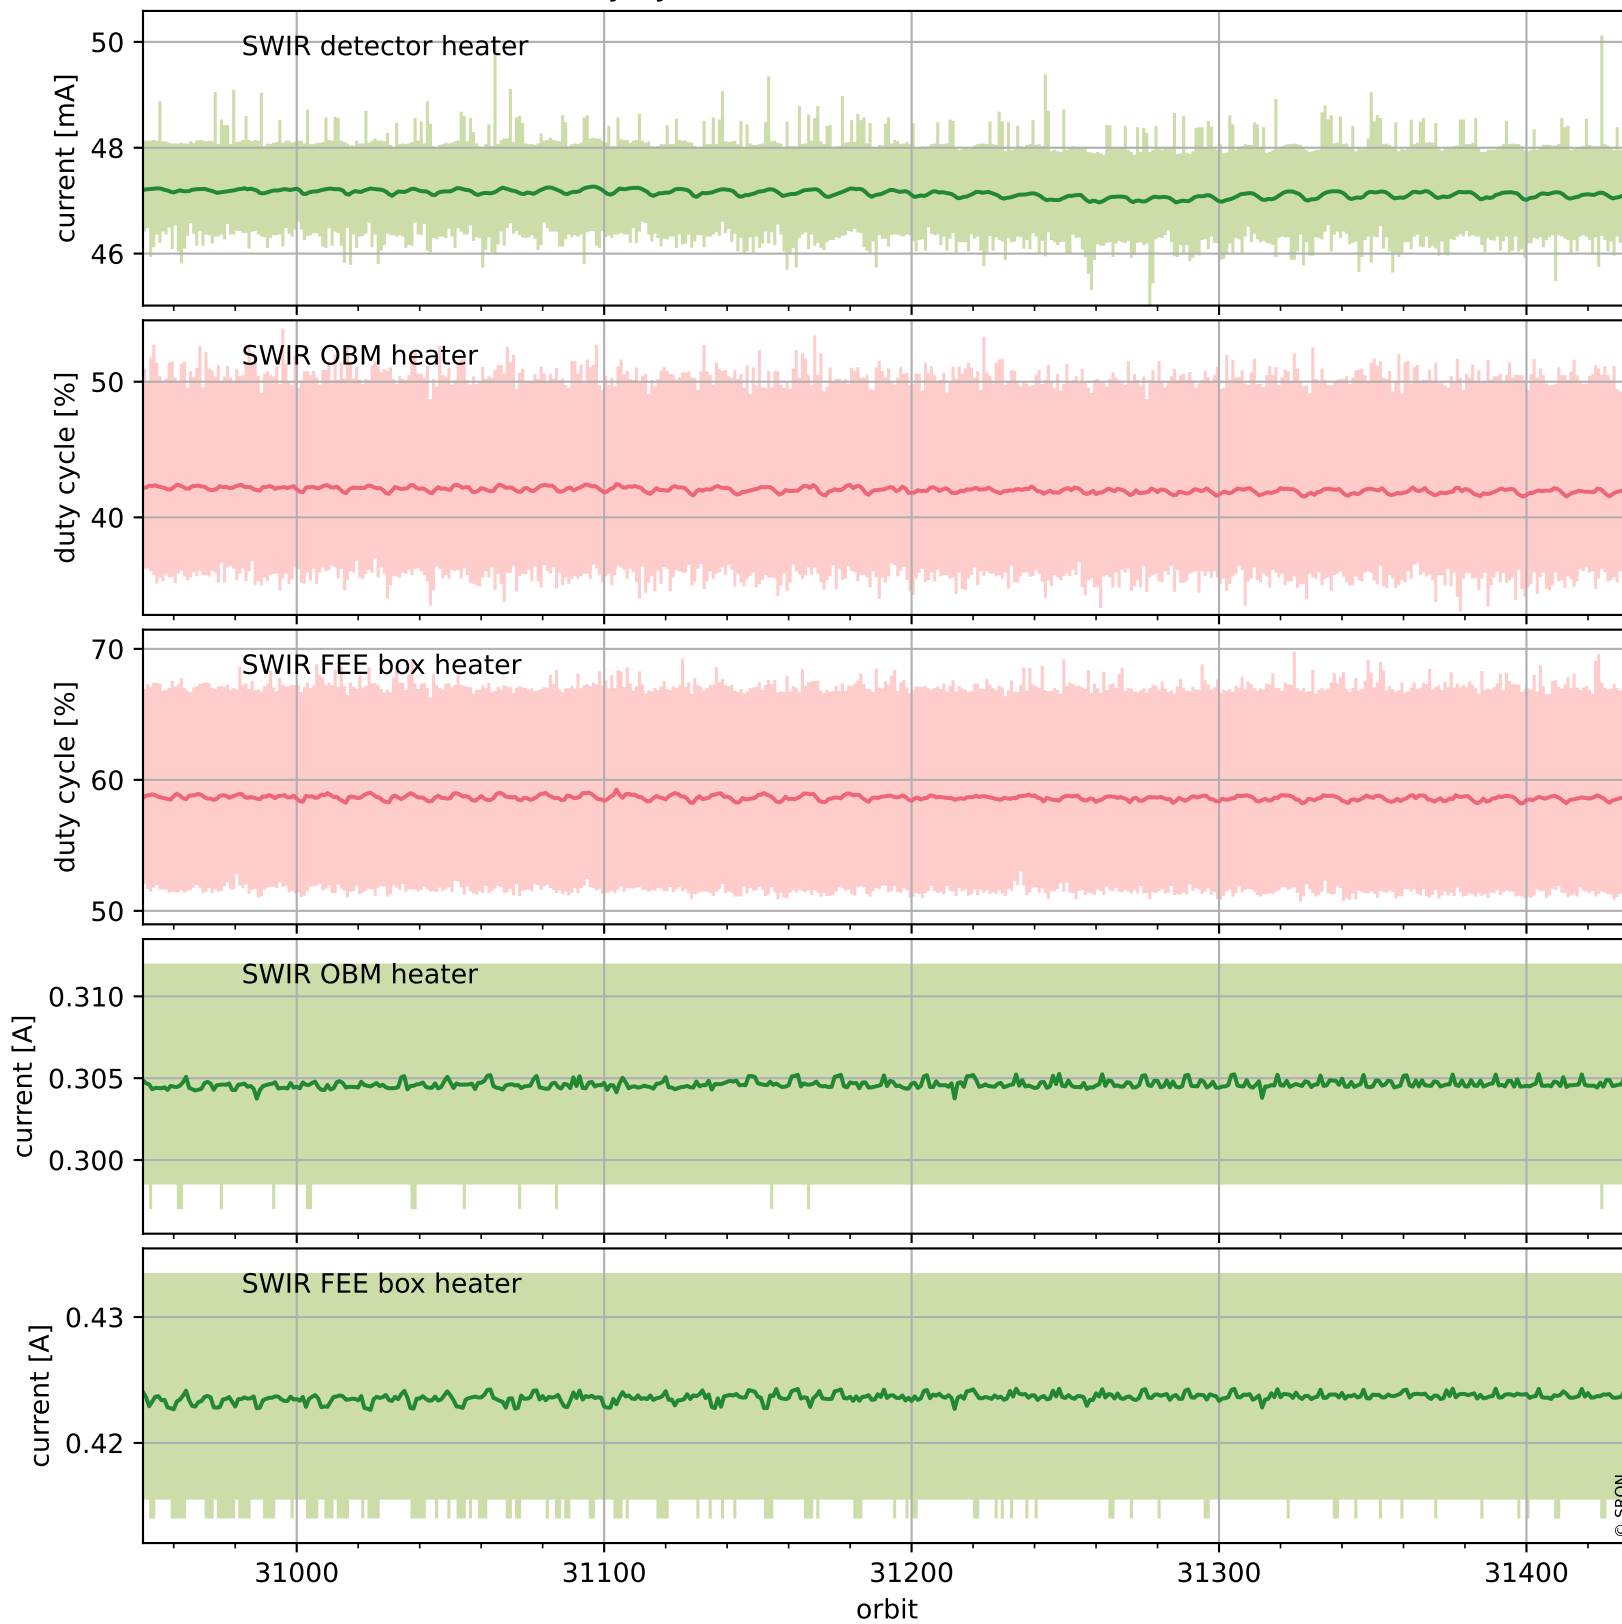

Tropomi SWIR housekeeping data

orbits: [31420, 31434]
coverage: 2023-11-06 / 2023-11-07
created: 2023-11-07T05:21:07Z

Temperature of sensors relevant for SWIR (one day)

Tropomi SWIR housekeeping data

orbits: [30950, 31434]
coverage: 2023-10-03 / 2023-11-07
created: 2023-11-07T05:21:07Z

Temperature of sensors relevant for SWIR (last month)

Tropomi SWIR housekeeping data

orbits: [31420, 31434]
coverage: 2023-11-06 / 2023-11-07
created: 2023-11-07T05:21:07Z

Current and duty cycle of 3 heaters relevant for SWIR (one day)

Tropomi SWIR housekeeping data

orbits: [30950, 31434]
coverage: 2023-10-03 / 2023-11-07
created: 2023-11-07T05:21:08Z

Current and duty cycle of 3 heaters relevant for SWIR (last month)

Tropomi SWIR housekeeping data

orbits: [31420, 31434]
coverage: 2023-11-06 / 2023-11-07
created: 2023-11-07T05:21:08Z

Temperature of sensors at the SWIR front-end electronics (one day)

Tropomi SWIR housekeeping data

orbits: [30950, 31434]
coverage: 2023-10-03 / 2023-11-07
created: 2023-11-07T05:21:08Z