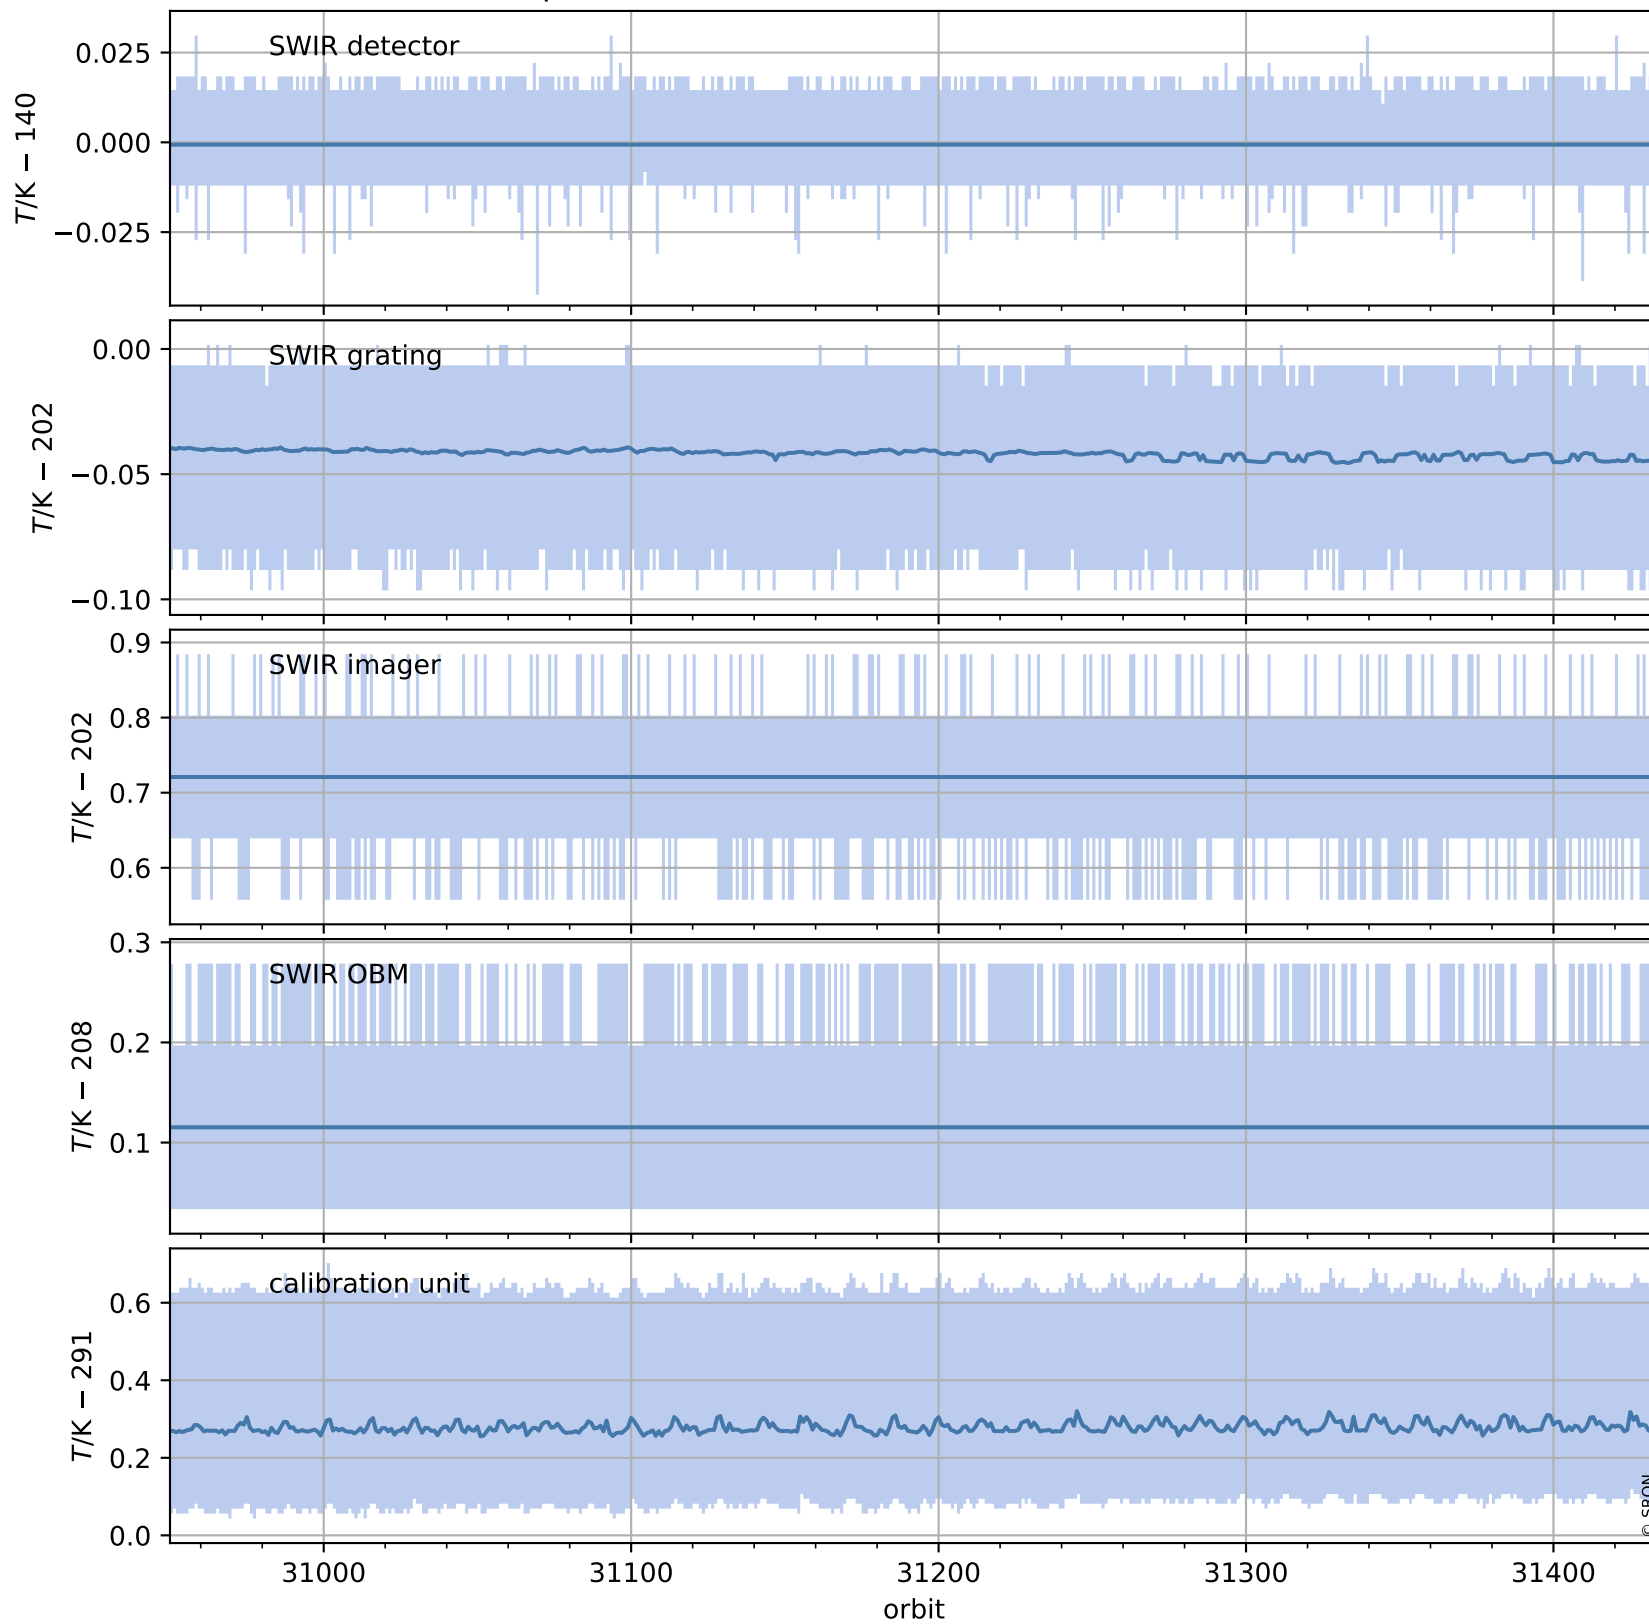

Tropomi SWIR housekeeping data

orbits: [31420, 31434]
coverage: 2023-11-06 / 2023-11-07
created: 2023-11-07T05:21:07Z

Temperature of sensors relevant for SWIR (one day)

Tropomi SWIR housekeeping data

orbits: [30950, 31434]
coverage: 2023-10-03 / 2023-11-07
created: 2023-11-07T05:21:07Z

Temperature of sensors relevant for SWIR (last month)

Tropomi SWIR housekeeping data

orbits: [31420, 31434]
coverage: 2023-11-06 / 2023-11-07
created: 2023-11-07T05:21:07Z

Current and duty cycle of 3 heaters relevant for SWIR (one day)

Tropomi SWIR housekeeping data

orbits: [30950, 31434]
coverage: 2023-10-03 / 2023-11-07
created: 2023-11-07T05:21:08Z

Current and duty cycle of 3 heaters relevant for SWIR (last month)

Tropomi SWIR housekeeping data

orbits: [31420, 31434]
coverage: 2023-11-06 / 2023-11-07
created: 2023-11-07T05:21:08Z

Temperature of sensors at the SWIR front-end electronics (one day)

Tropomi SWIR housekeeping data

orbits: [30950, 31434]
coverage: 2023-10-03 / 2023-11-07
created: 2023-11-07T05:21:08Z