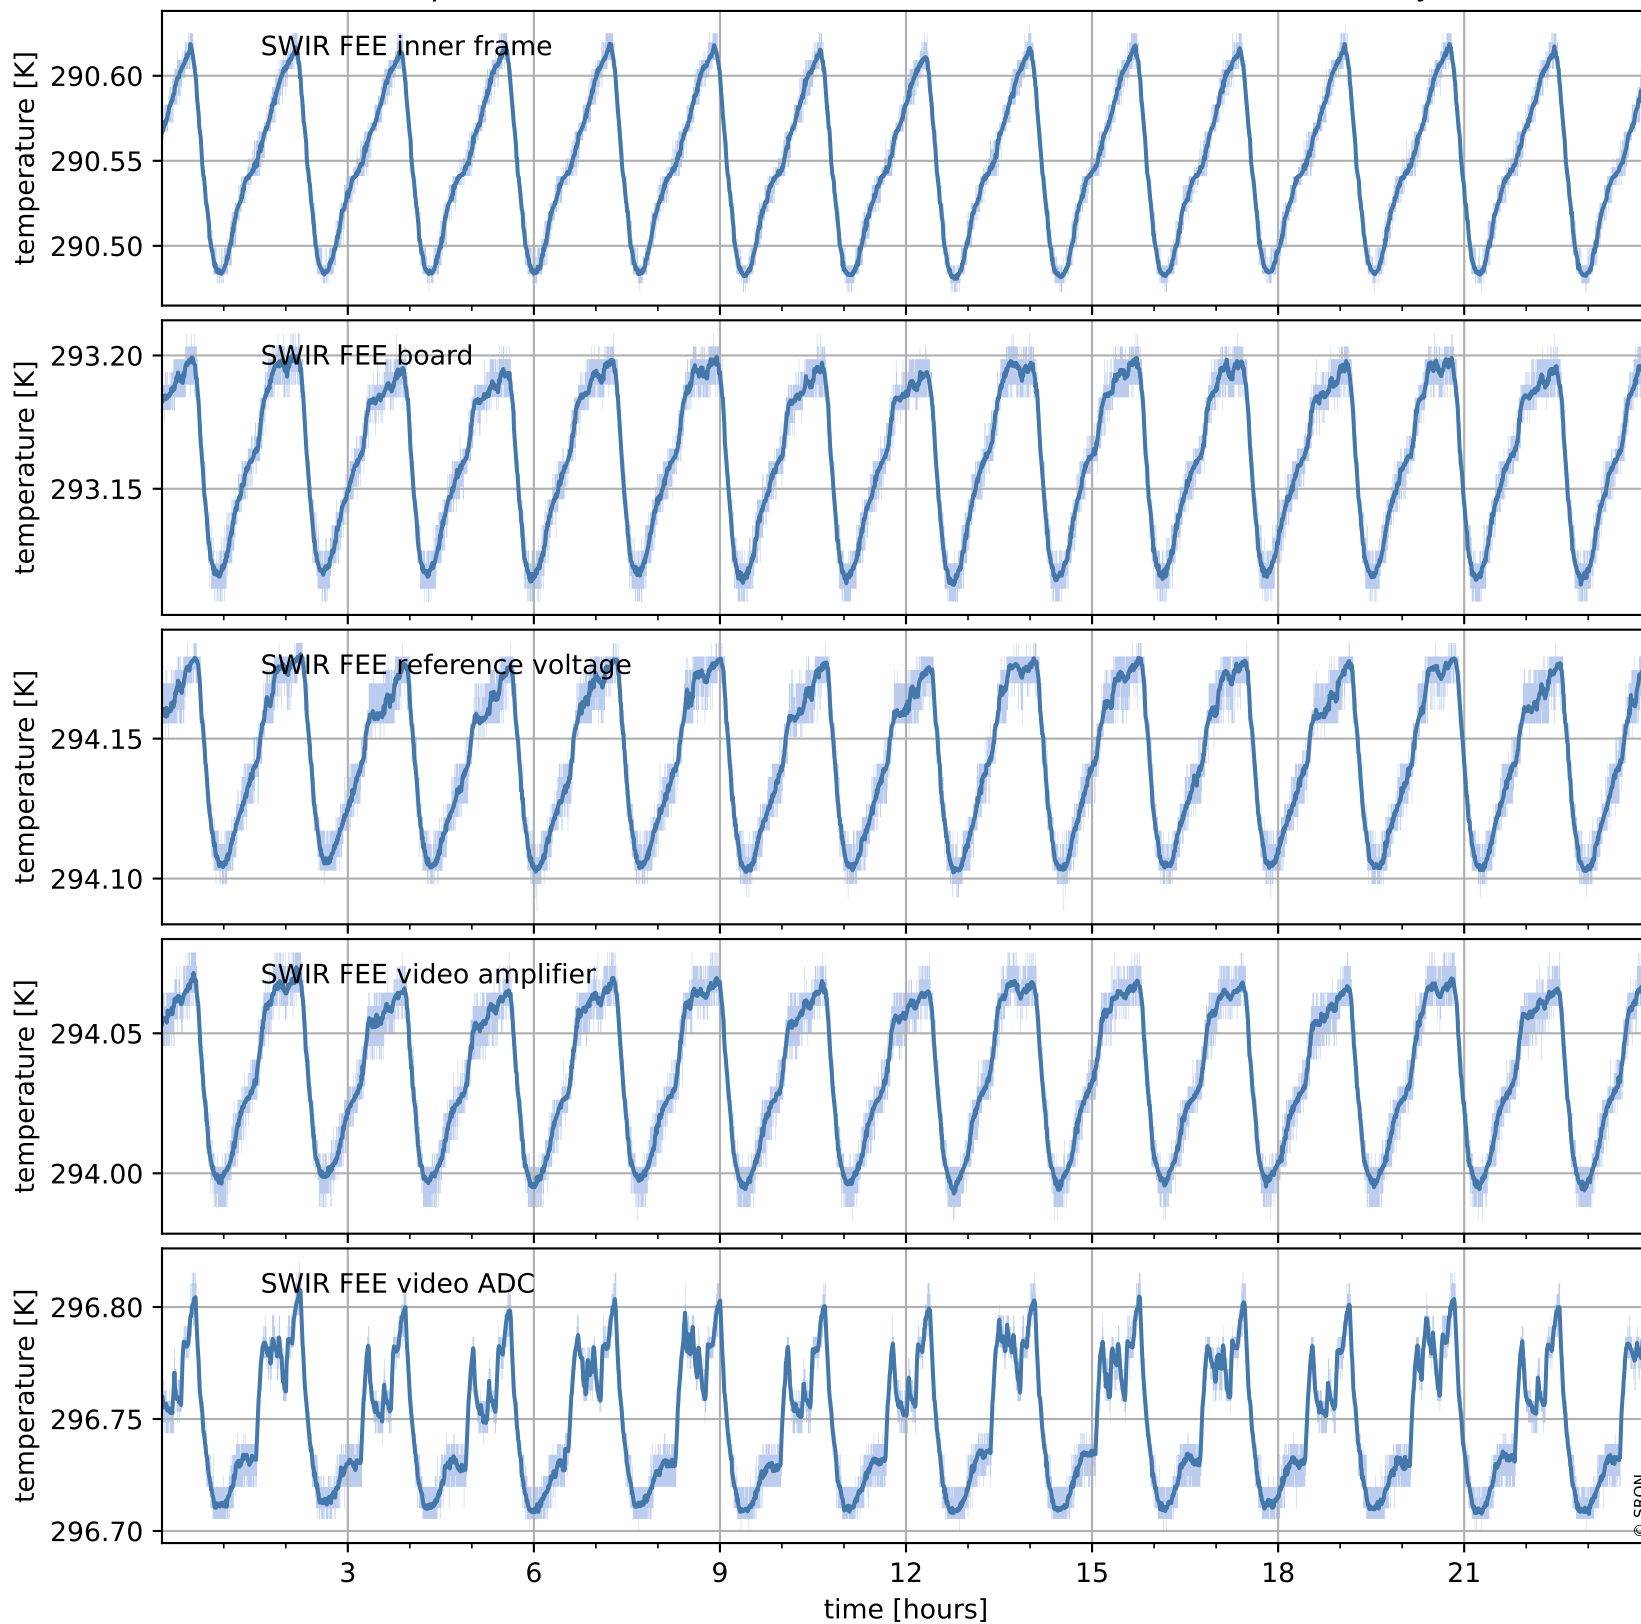

Tropomi SWIR housekeeping data

orbits: [31420, 31434]
coverage: 2023-11-06 / 2023-11-07
created: 2023-11-07T05:21:07Z

Temperature of sensors relevant for SWIR (one day)

Tropomi SWIR housekeeping data

orbits: [30950, 31434]
coverage: 2023-10-03 / 2023-11-07
created: 2023-11-07T05:21:07Z

Temperature of sensors relevant for SWIR (last month)

Tropomi SWIR housekeeping data

orbits: [31420, 31434]
coverage: 2023-11-06 / 2023-11-07
created: 2023-11-07T05:21:07Z

Current and duty cycle of 3 heaters relevant for SWIR (one day)

Tropomi SWIR housekeeping data

orbits: [30950, 31434]
coverage: 2023-10-03 / 2023-11-07
created: 2023-11-07T05:21:08Z

Current and duty cycle of 3 heaters relevant for SWIR (last month)

Tropomi SWIR housekeeping data

orbits: [31420, 31434]
coverage: 2023-11-06 / 2023-11-07
created: 2023-11-07T05:21:08Z

Temperature of sensors at the SWIR front-end electronics (one day)

Tropomi SWIR housekeeping data

orbits: [30950, 31434]
coverage: 2023-10-03 / 2023-11-07
created: 2023-11-07T05:21:08Z