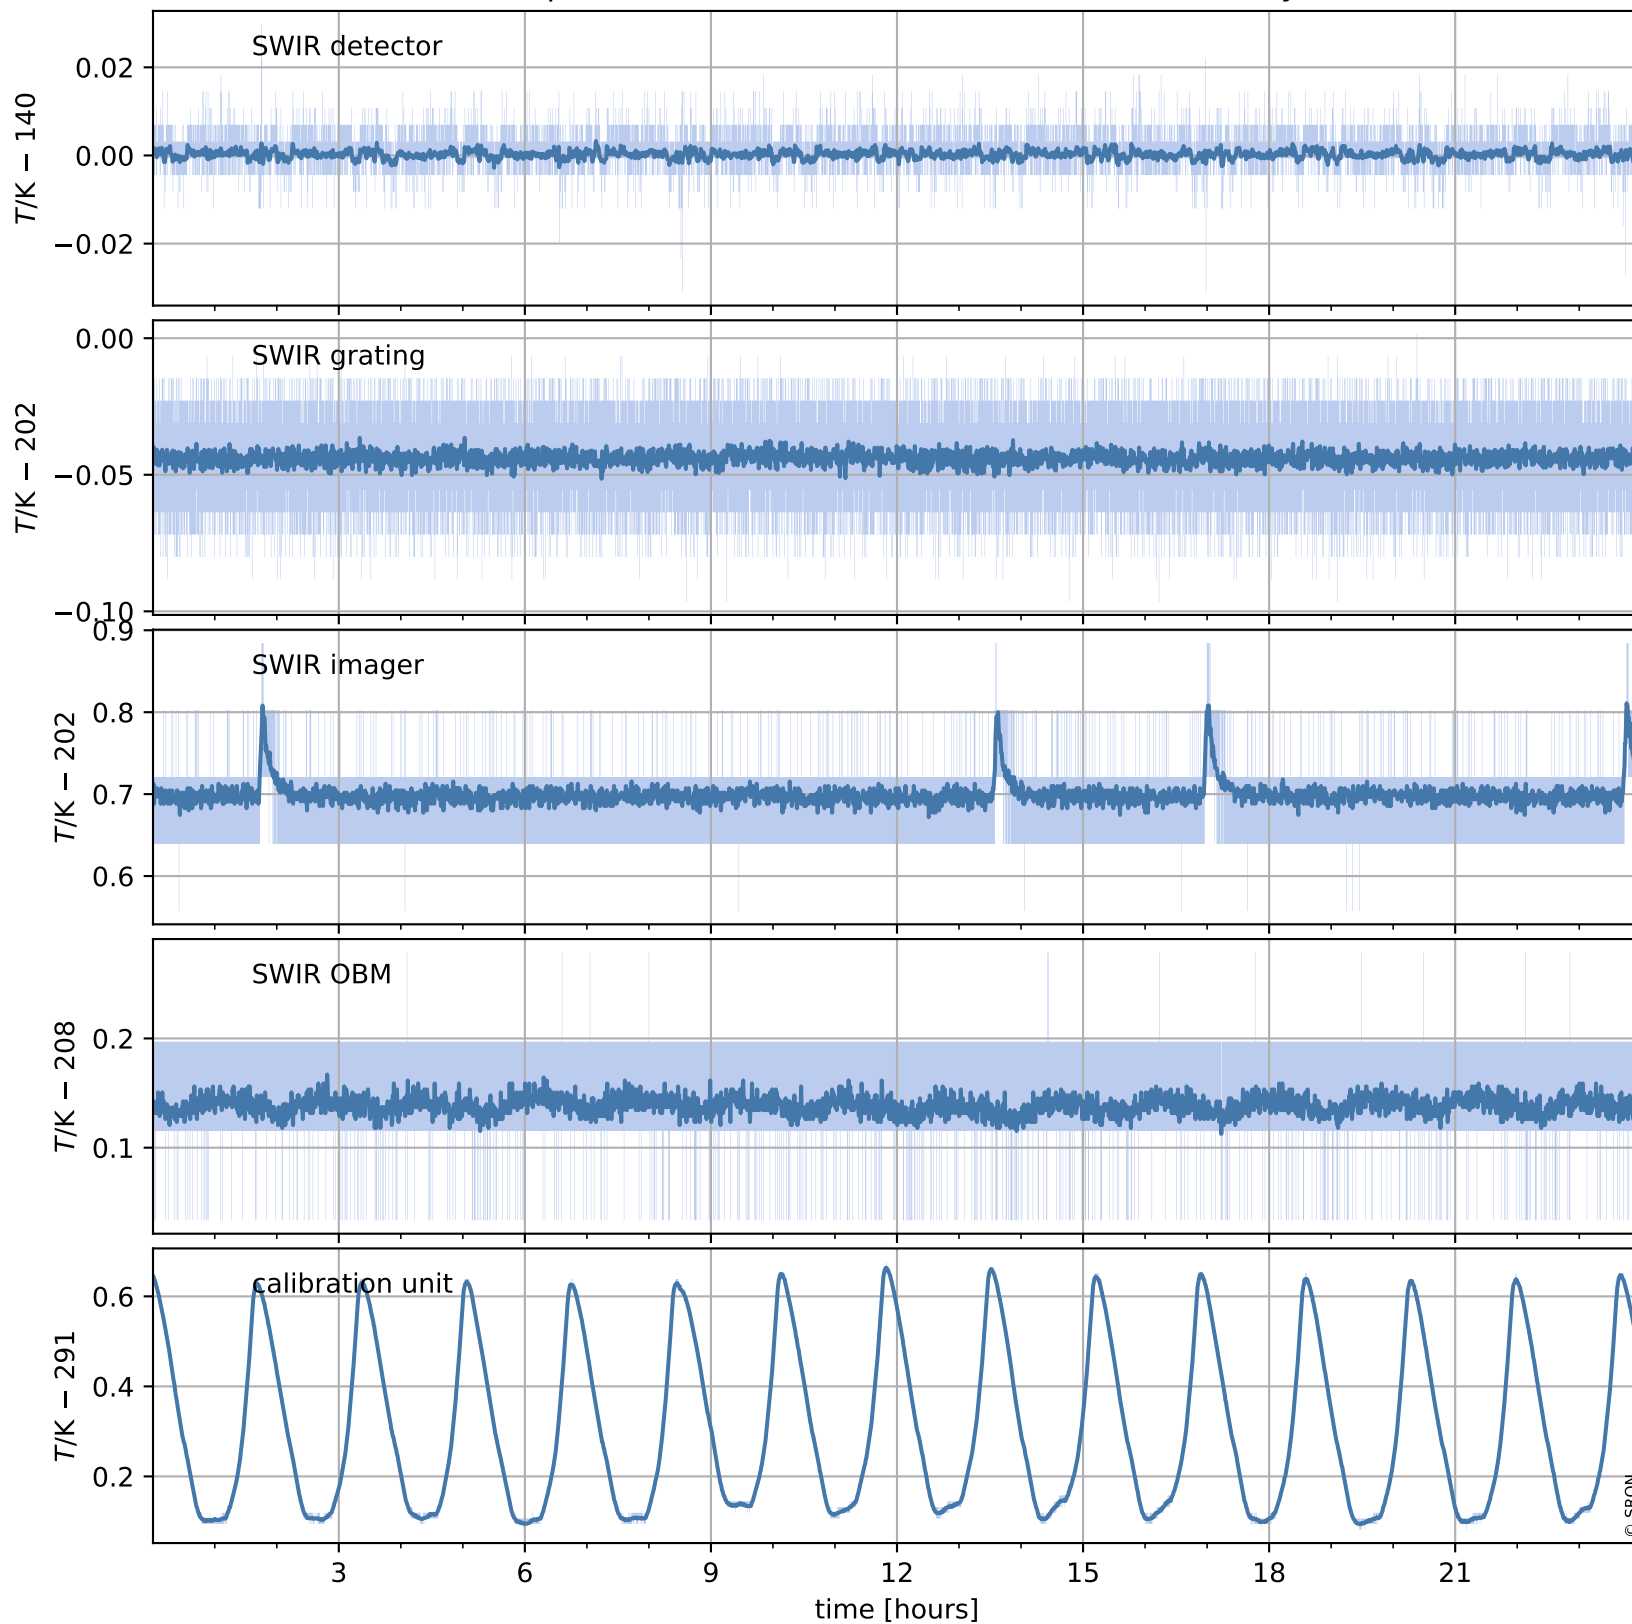

Tropomi SWIR housekeeping data

orbits: [31420, 31434]
coverage: 2023-11-06 / 2023-11-07
created: 2023-11-07T05:21:07Z

Temperature of sensors relevant for SWIR (one day)

Tropomi SWIR housekeeping data

orbits: [30950, 31434]
coverage: 2023-10-03 / 2023-11-07
created: 2023-11-07T05:21:07Z

Temperature of sensors relevant for SWIR (last month)

Tropomi SWIR housekeeping data

orbits: [31420, 31434]
coverage: 2023-11-06 / 2023-11-07
created: 2023-11-07T05:21:07Z

Current and duty cycle of 3 heaters relevant for SWIR (one day)

Tropomi SWIR housekeeping data

orbits: [30950, 31434]
coverage: 2023-10-03 / 2023-11-07
created: 2023-11-07T05:21:08Z

Current and duty cycle of 3 heaters relevant for SWIR (last month)

Tropomi SWIR housekeeping data