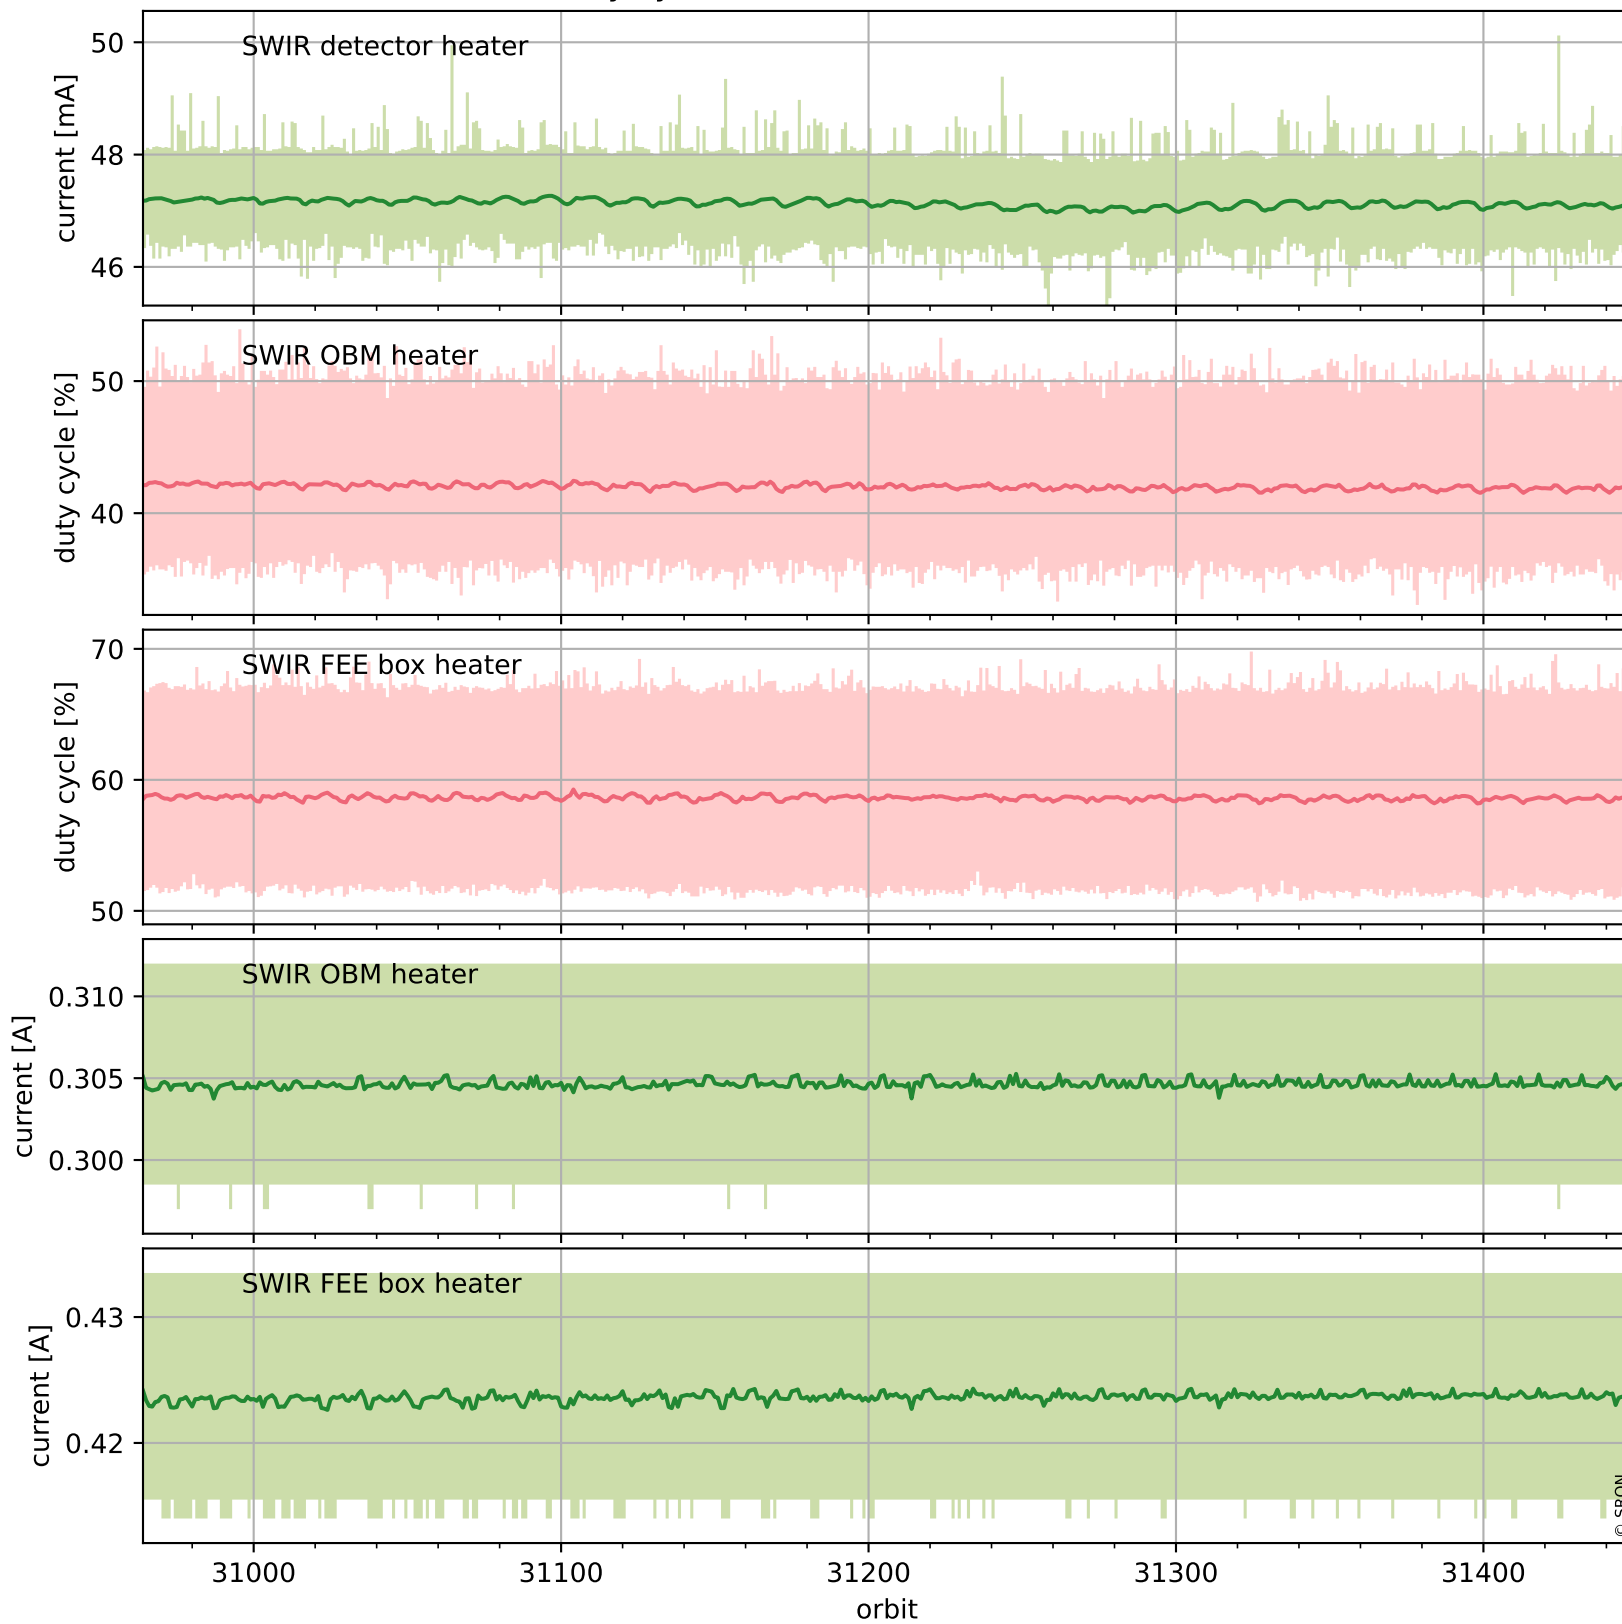

Tropomi SWIR housekeeping data

orbits: [31435, 31448]
coverage: 2023-11-07 / 2023-11-08
created: 2023-11-08T05:21:07Z

Temperature of sensors relevant for SWIR (one day)

Tropomi SWIR housekeeping data

orbits: [30964, 31448]
coverage: 2023-10-04 / 2023-11-08
created: 2023-11-08T05:21:08Z

Temperature of sensors relevant for SWIR (last month)

Tropomi SWIR housekeeping data

orbits: [31435, 31448]
coverage: 2023-11-07 / 2023-11-08
created: 2023-11-08T05:21:08Z

Current and duty cycle of 3 heaters relevant for SWIR (one day)

Tropomi SWIR housekeeping data

orbits: [30964, 31448]
coverage: 2023-10-04 / 2023-11-08
created: 2023-11-08T05:21:08Z

Current and duty cycle of 3 heaters relevant for SWIR (last month)

Tropomi SWIR housekeeping data

orbits: [31435, 31448]
coverage: 2023-11-07 / 2023-11-08
created: 2023-11-08T05:21:09Z

Temperature of sensors at the SWIR front-end electronics (one day)

Tropomi SWIR housekeeping data

orbits: [30964, 31448]
coverage: 2023-10-04 / 2023-11-08
created: 2023-11-08T05:21:09Z