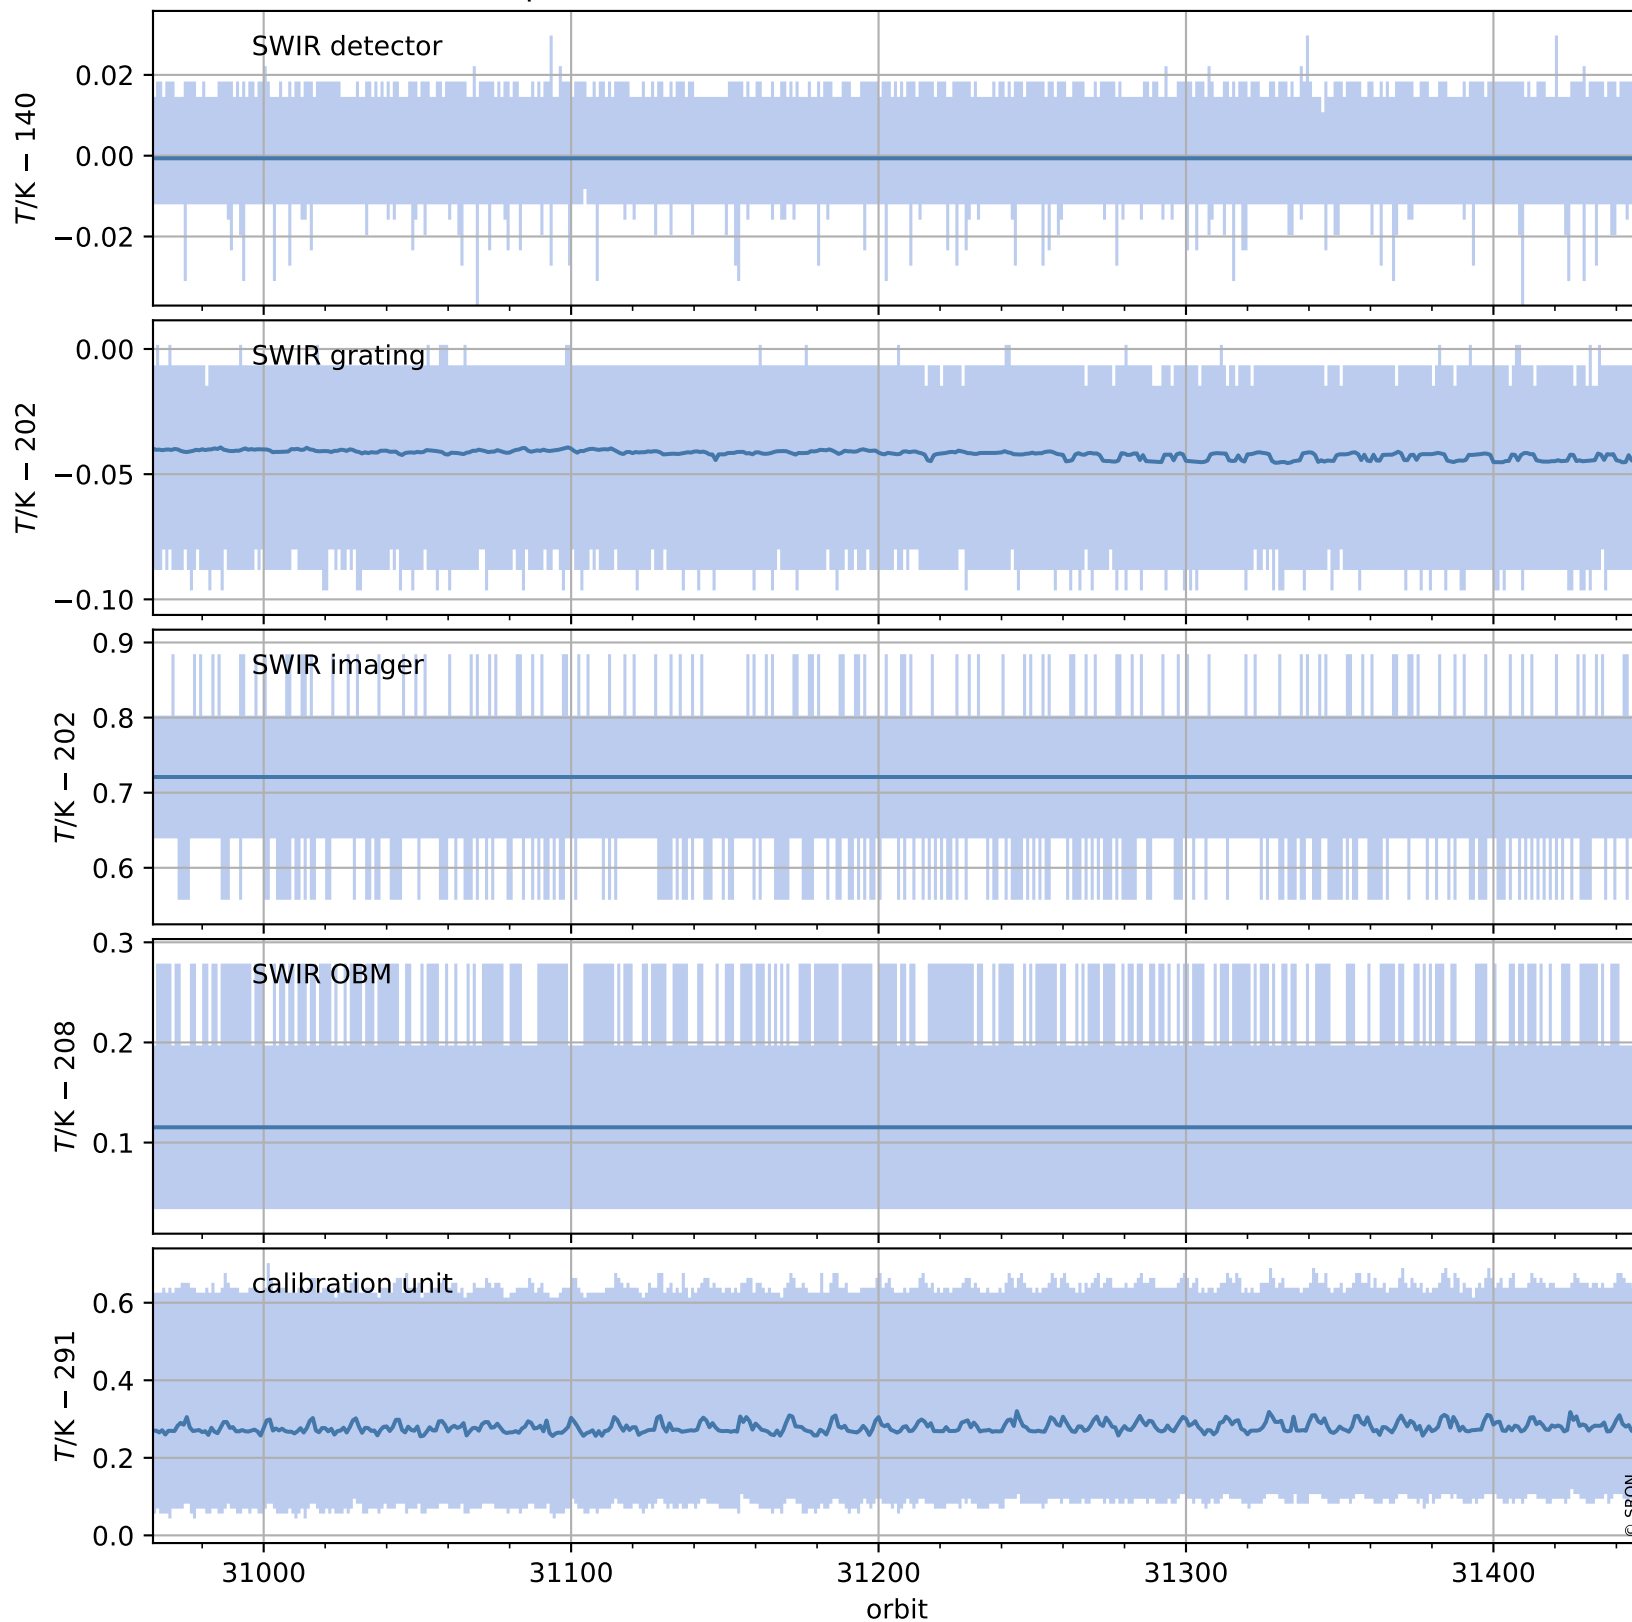

Tropomi SWIR housekeeping data

orbits: [31435, 31448]
coverage: 2023-11-07 / 2023-11-08
created: 2023-11-08T05:21:07Z

Temperature of sensors relevant for SWIR (one day)

Tropomi SWIR housekeeping data

orbits: [30964, 31448]
coverage: 2023-10-04 / 2023-11-08
created: 2023-11-08T05:21:08Z

Temperature of sensors relevant for SWIR (last month)

Tropomi SWIR housekeeping data

orbits: [31435, 31448]
coverage: 2023-11-07 / 2023-11-08
created: 2023-11-08T05:21:08Z

Current and duty cycle of 3 heaters relevant for SWIR (one day)

Tropomi SWIR housekeeping data

orbits: [30964, 31448]
coverage: 2023-10-04 / 2023-11-08
created: 2023-11-08T05:21:08Z

Current and duty cycle of 3 heaters relevant for SWIR (last month)

Tropomi SWIR housekeeping data

orbits: [31435, 31448]
coverage: 2023-11-07 / 2023-11-08
created: 2023-11-08T05:21:09Z

Temperature of sensors at the SWIR front-end electronics (one day)

Tropomi SWIR housekeeping data

orbits: [30964, 31448]
coverage: 2023-10-04 / 2023-11-08
created: 2023-11-08T05:21:09Z