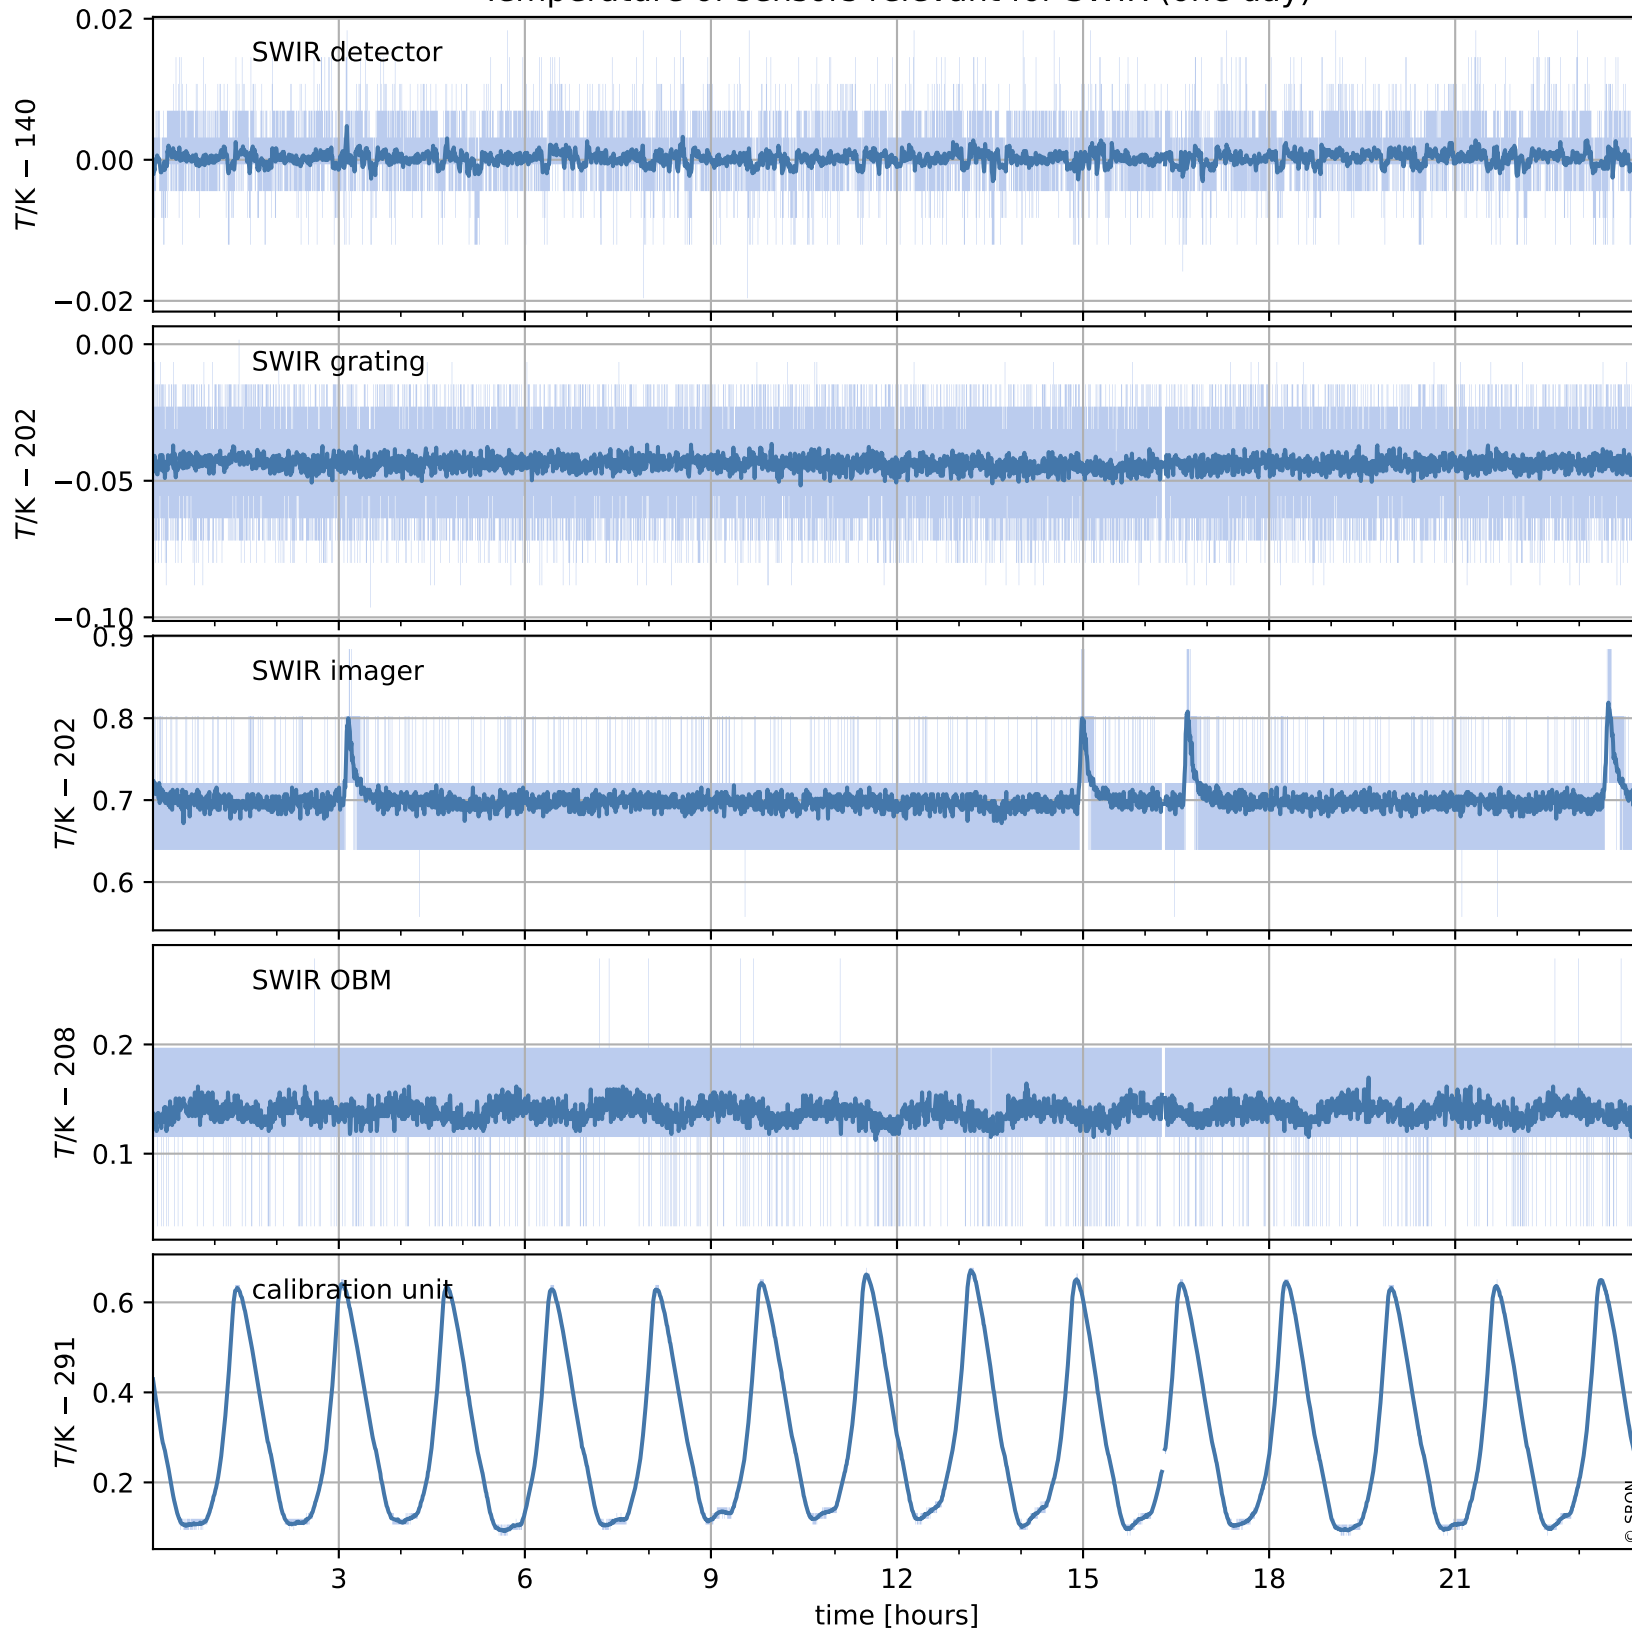

Tropomi SWIR housekeeping data

orbits: [31435, 31448]
coverage: 2023-11-07 / 2023-11-08
created: 2023-11-08T05:21:07Z

Temperature of sensors relevant for SWIR (one day)

Tropomi SWIR housekeeping data

orbits: [30964, 31448]
coverage: 2023-10-04 / 2023-11-08
created: 2023-11-08T05:21:08Z

Temperature of sensors relevant for SWIR (last month)

Tropomi SWIR housekeeping data

orbits: [31435, 31448]
coverage: 2023-11-07 / 2023-11-08
created: 2023-11-08T05:21:08Z

Current and duty cycle of 3 heaters relevant for SWIR (one day)

Tropomi SWIR housekeeping data

orbits: [30964, 31448]
coverage: 2023-10-04 / 2023-11-08
created: 2023-11-08T05:21:08Z

Current and duty cycle of 3 heaters relevant for SWIR (last month)

Tropomi SWIR housekeeping data