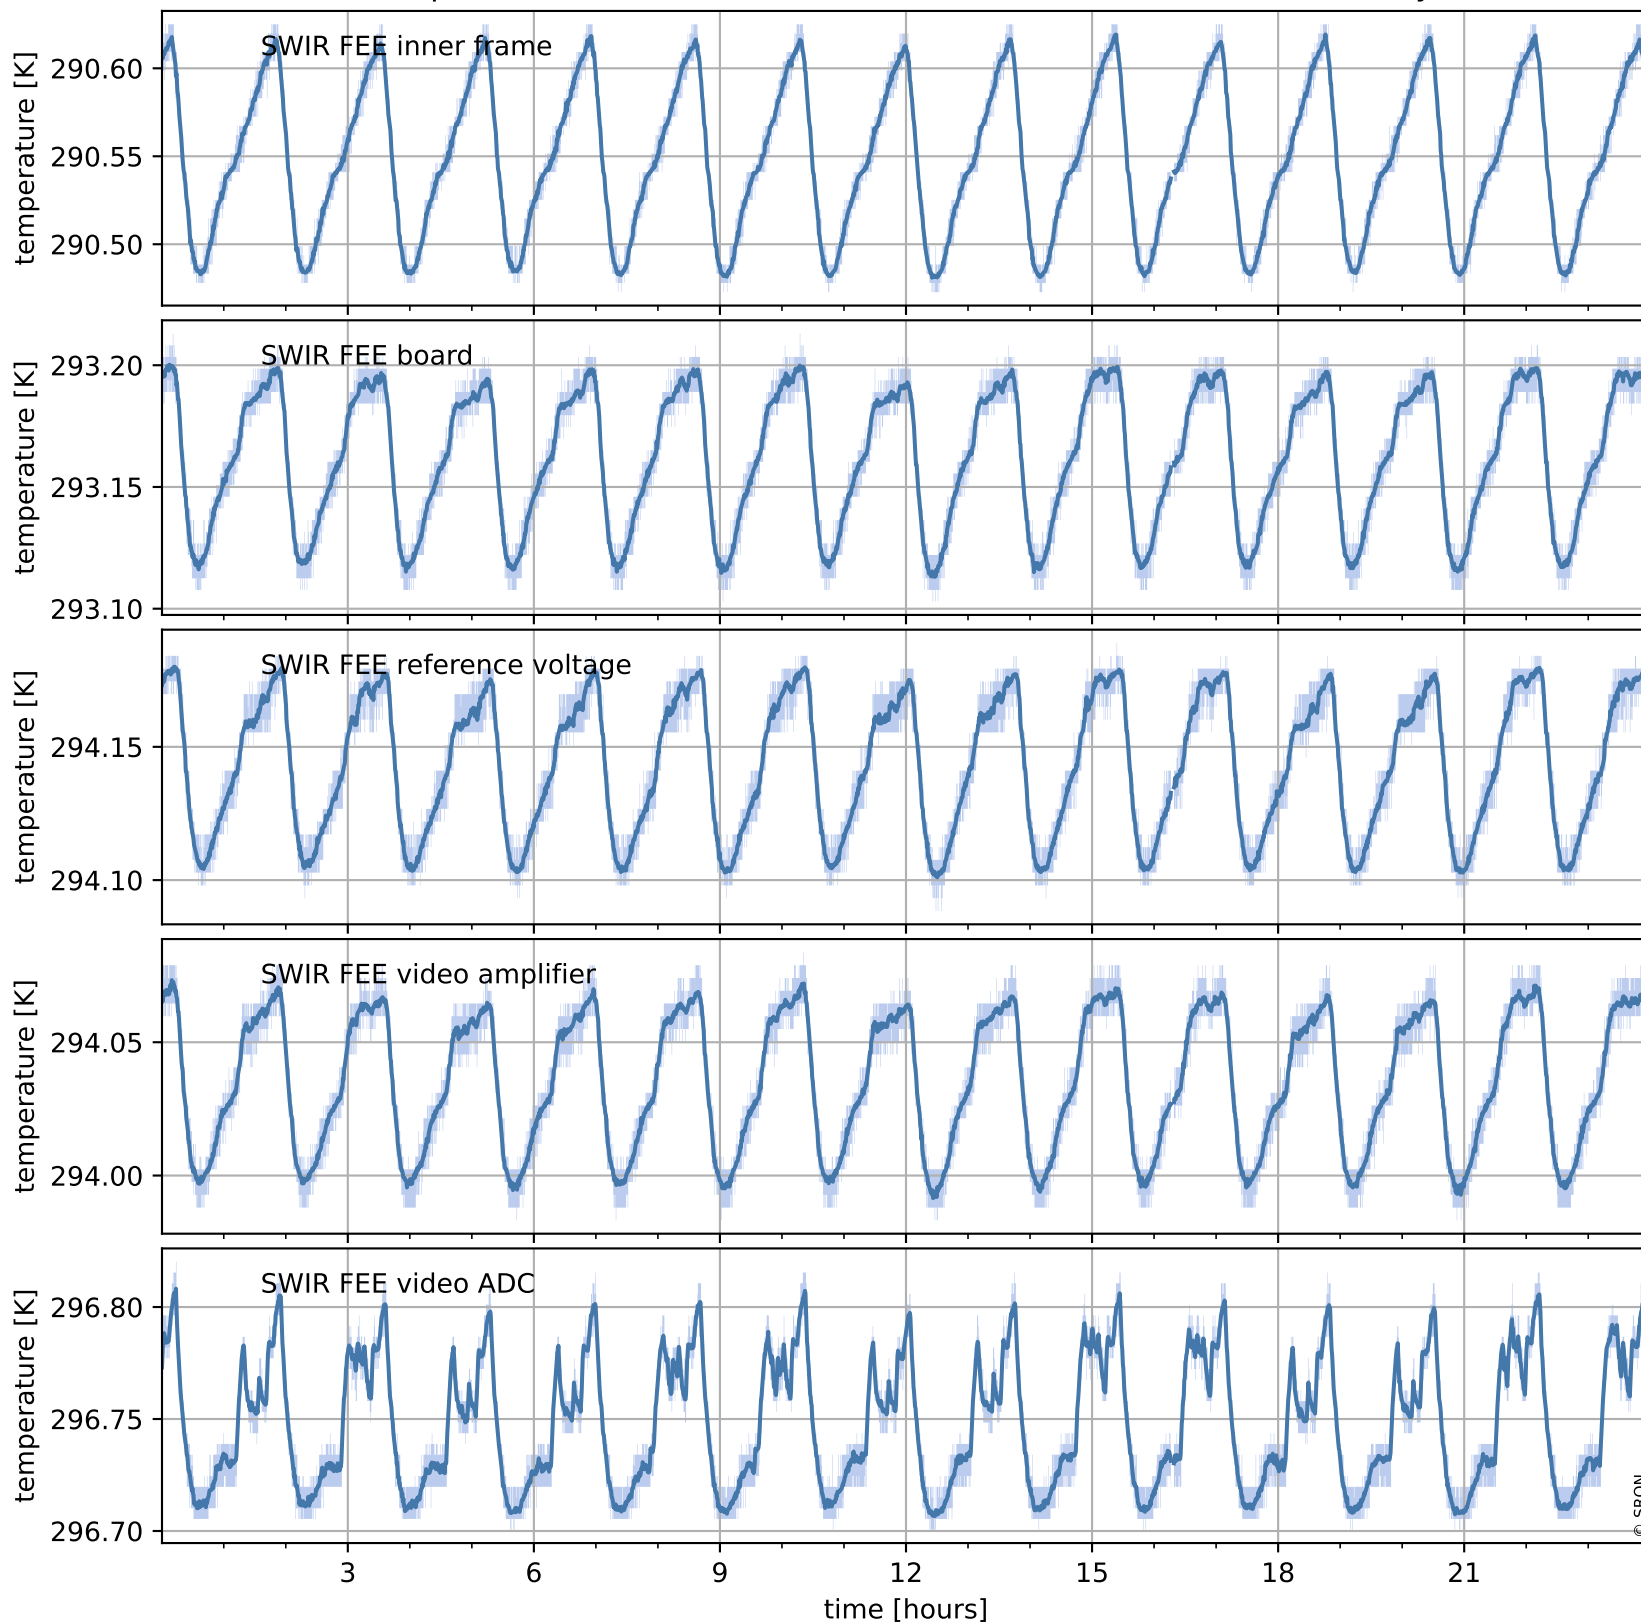

Tropomi SWIR housekeeping data

orbits: [31435, 31448]
coverage: 2023-11-07 / 2023-11-08
created: 2023-11-08T05:21:07Z

Temperature of sensors relevant for SWIR (one day)

Tropomi SWIR housekeeping data

orbits: [30964, 31448]
coverage: 2023-10-04 / 2023-11-08
created: 2023-11-08T05:21:08Z

Temperature of sensors relevant for SWIR (last month)

Tropomi SWIR housekeeping data

orbits: [31435, 31448]
coverage: 2023-11-07 / 2023-11-08
created: 2023-11-08T05:21:08Z

Current and duty cycle of 3 heaters relevant for SWIR (one day)

Tropomi SWIR housekeeping data

orbits: [30964, 31448]
coverage: 2023-10-04 / 2023-11-08
created: 2023-11-08T05:21:08Z

Current and duty cycle of 3 heaters relevant for SWIR (last month)

Tropomi SWIR housekeeping data

orbits: [31435, 31448]
coverage: 2023-11-07 / 2023-11-08
created: 2023-11-08T05:21:09Z

Temperature of sensors at the SWIR front-end electronics (one day)

Tropomi SWIR housekeeping data

orbits: [30964, 31448]
coverage: 2023-10-04 / 2023-11-08
created: 2023-11-08T05:21:09Z