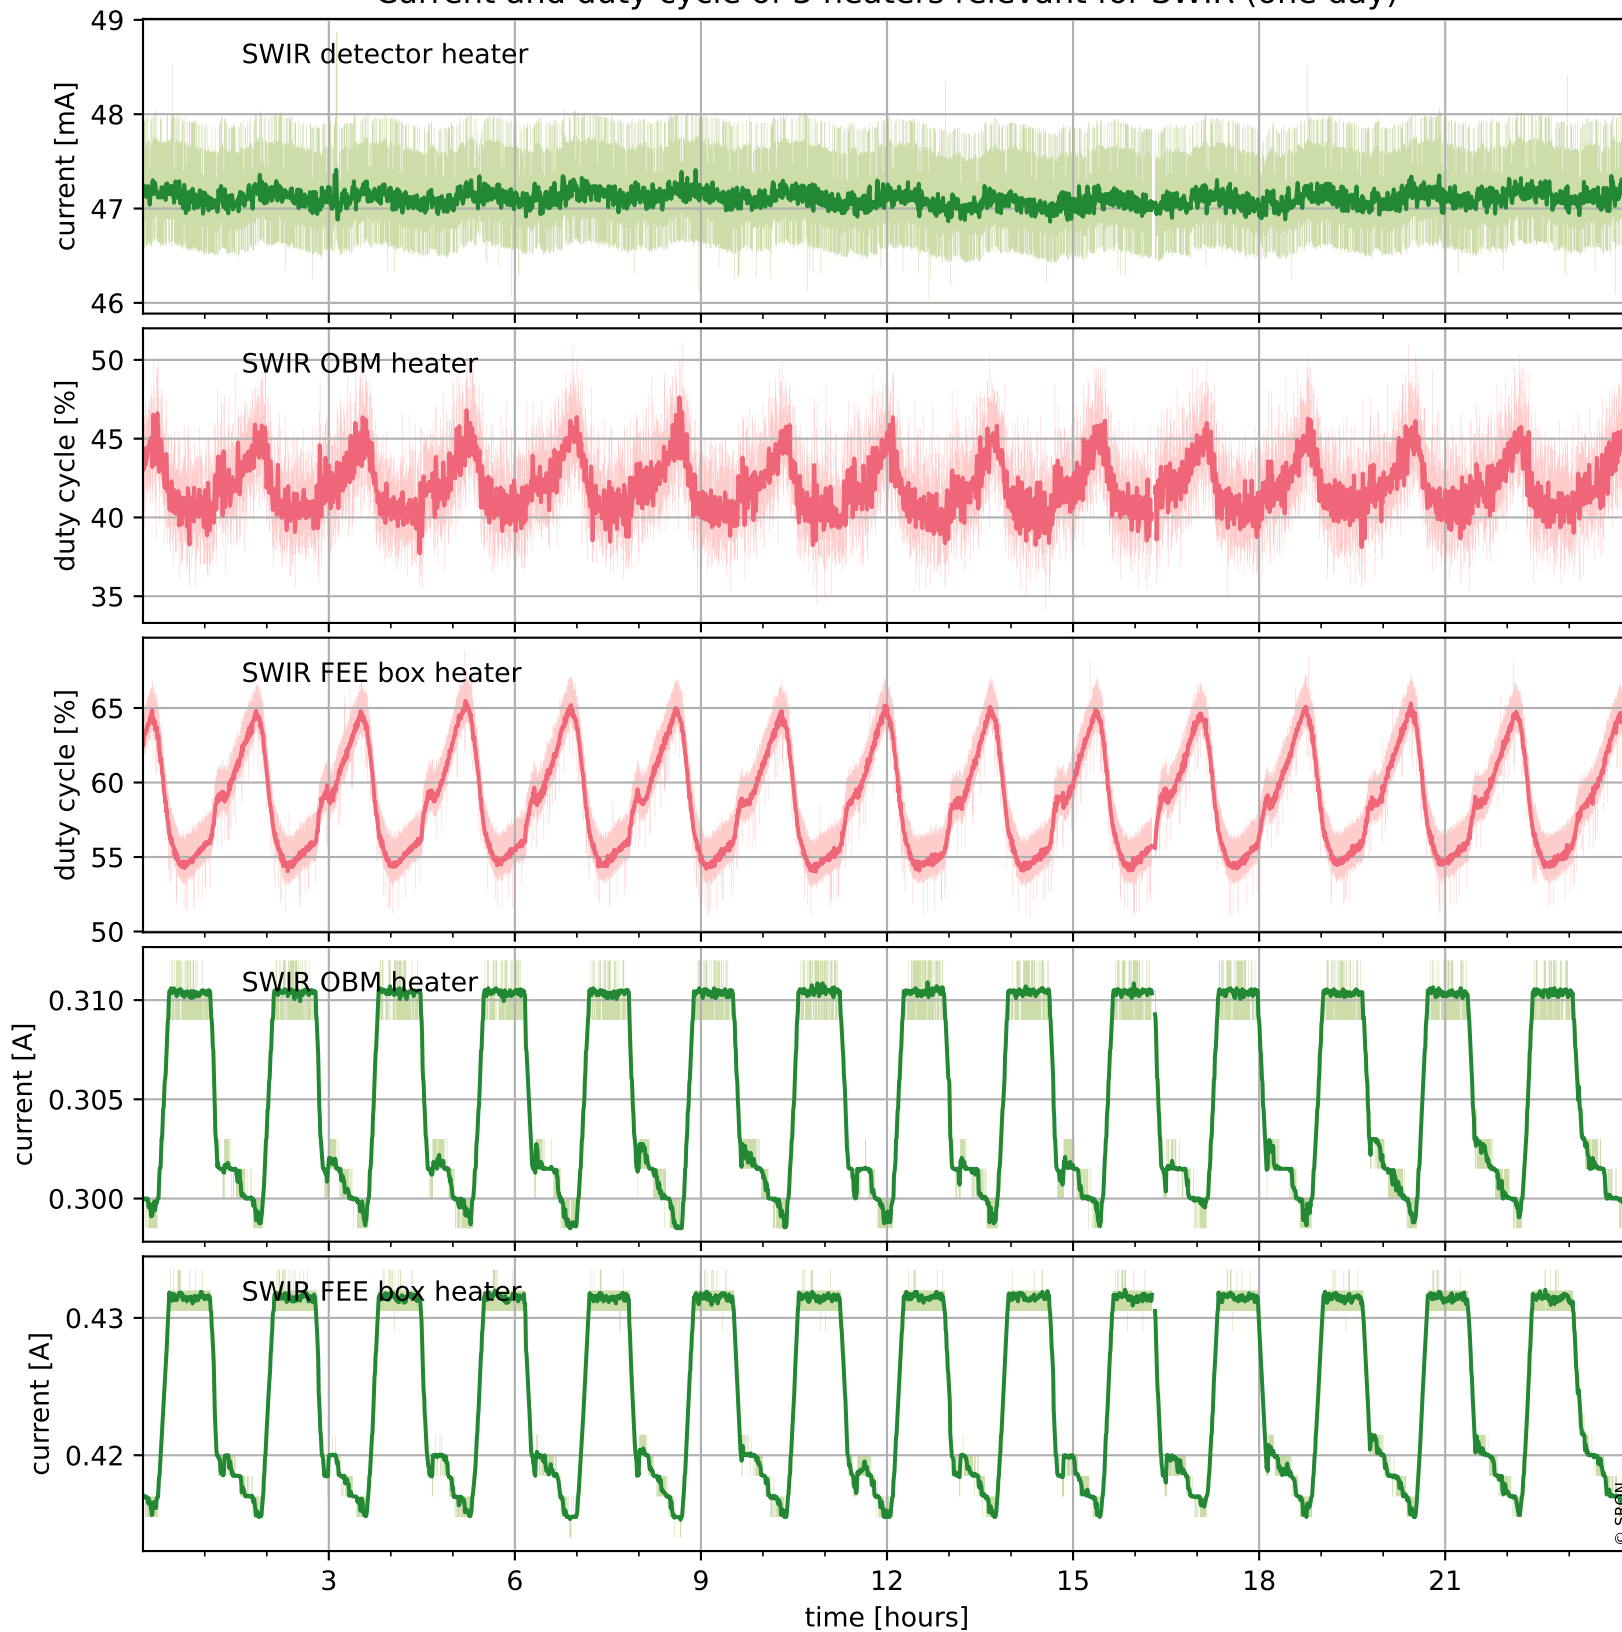

Tropomi SWIR housekeeping data

orbits: [31435, 31448]
coverage: 2023-11-07 / 2023-11-08
created: 2023-11-08T05:21:07Z

Temperature of sensors relevant for SWIR (one day)

Tropomi SWIR housekeeping data

orbits: [30964, 31448]
coverage: 2023-10-04 / 2023-11-08
created: 2023-11-08T05:21:08Z

Temperature of sensors relevant for SWIR (last month)

Tropomi SWIR housekeeping data

orbits: [31435, 31448]
coverage: 2023-11-07 / 2023-11-08
created: 2023-11-08T05:21:08Z

Current and duty cycle of 3 heaters relevant for SWIR (one day)

Tropomi SWIR housekeeping data

orbits: [30964, 31448]
coverage: 2023-10-04 / 2023-11-08
created: 2023-11-08T05:21:08Z

Current and duty cycle of 3 heaters relevant for SWIR (last month)

Tropomi SWIR housekeeping data