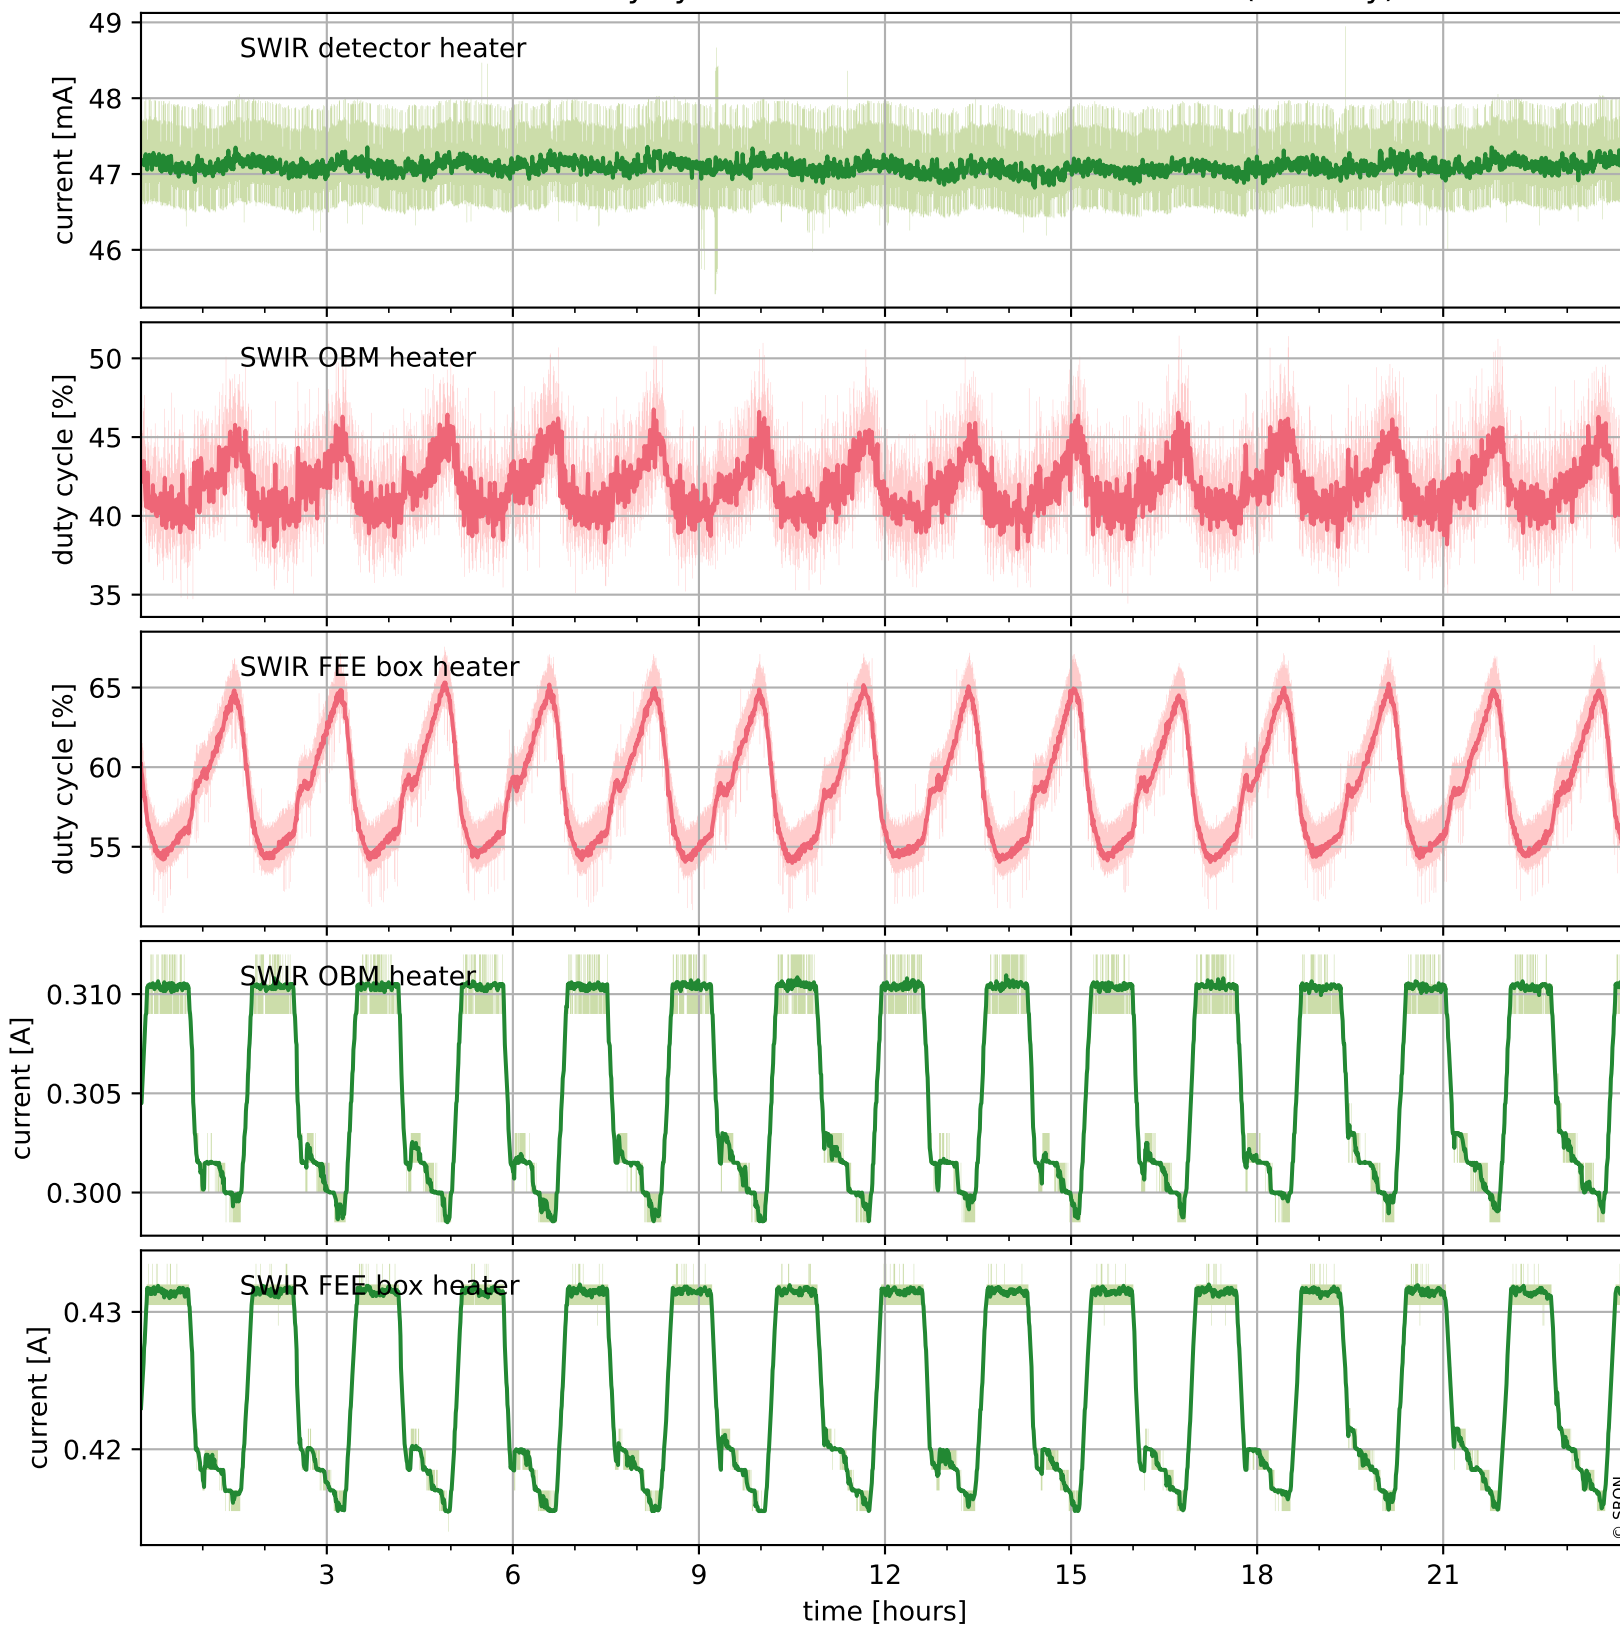

Tropomi SWIR housekeeping data

orbits: [31449, 31462]
coverage: 2023-11-08 / 2023-11-09
created: 2023-11-09T05:21:04Z

Temperature of sensors relevant for SWIR (one day)

Tropomi SWIR housekeeping data

orbits: [30978, 31462]
coverage: 2023-10-05 / 2023-11-09
created: 2023-11-09T05:21:05Z

Temperature of sensors relevant for SWIR (last month)

Tropomi SWIR housekeeping data

orbits: [31449, 31462]
coverage: 2023-11-08 / 2023-11-09
created: 2023-11-09T05:21:05Z

Current and duty cycle of 3 heaters relevant for SWIR (one day)

Tropomi SWIR housekeeping data

orbits: [30978, 31462]
coverage: 2023-10-05 / 2023-11-09
created: 2023-11-09T05:21:05Z

Current and duty cycle of 3 heaters relevant for SWIR (last month)

Tropomi SWIR housekeeping data