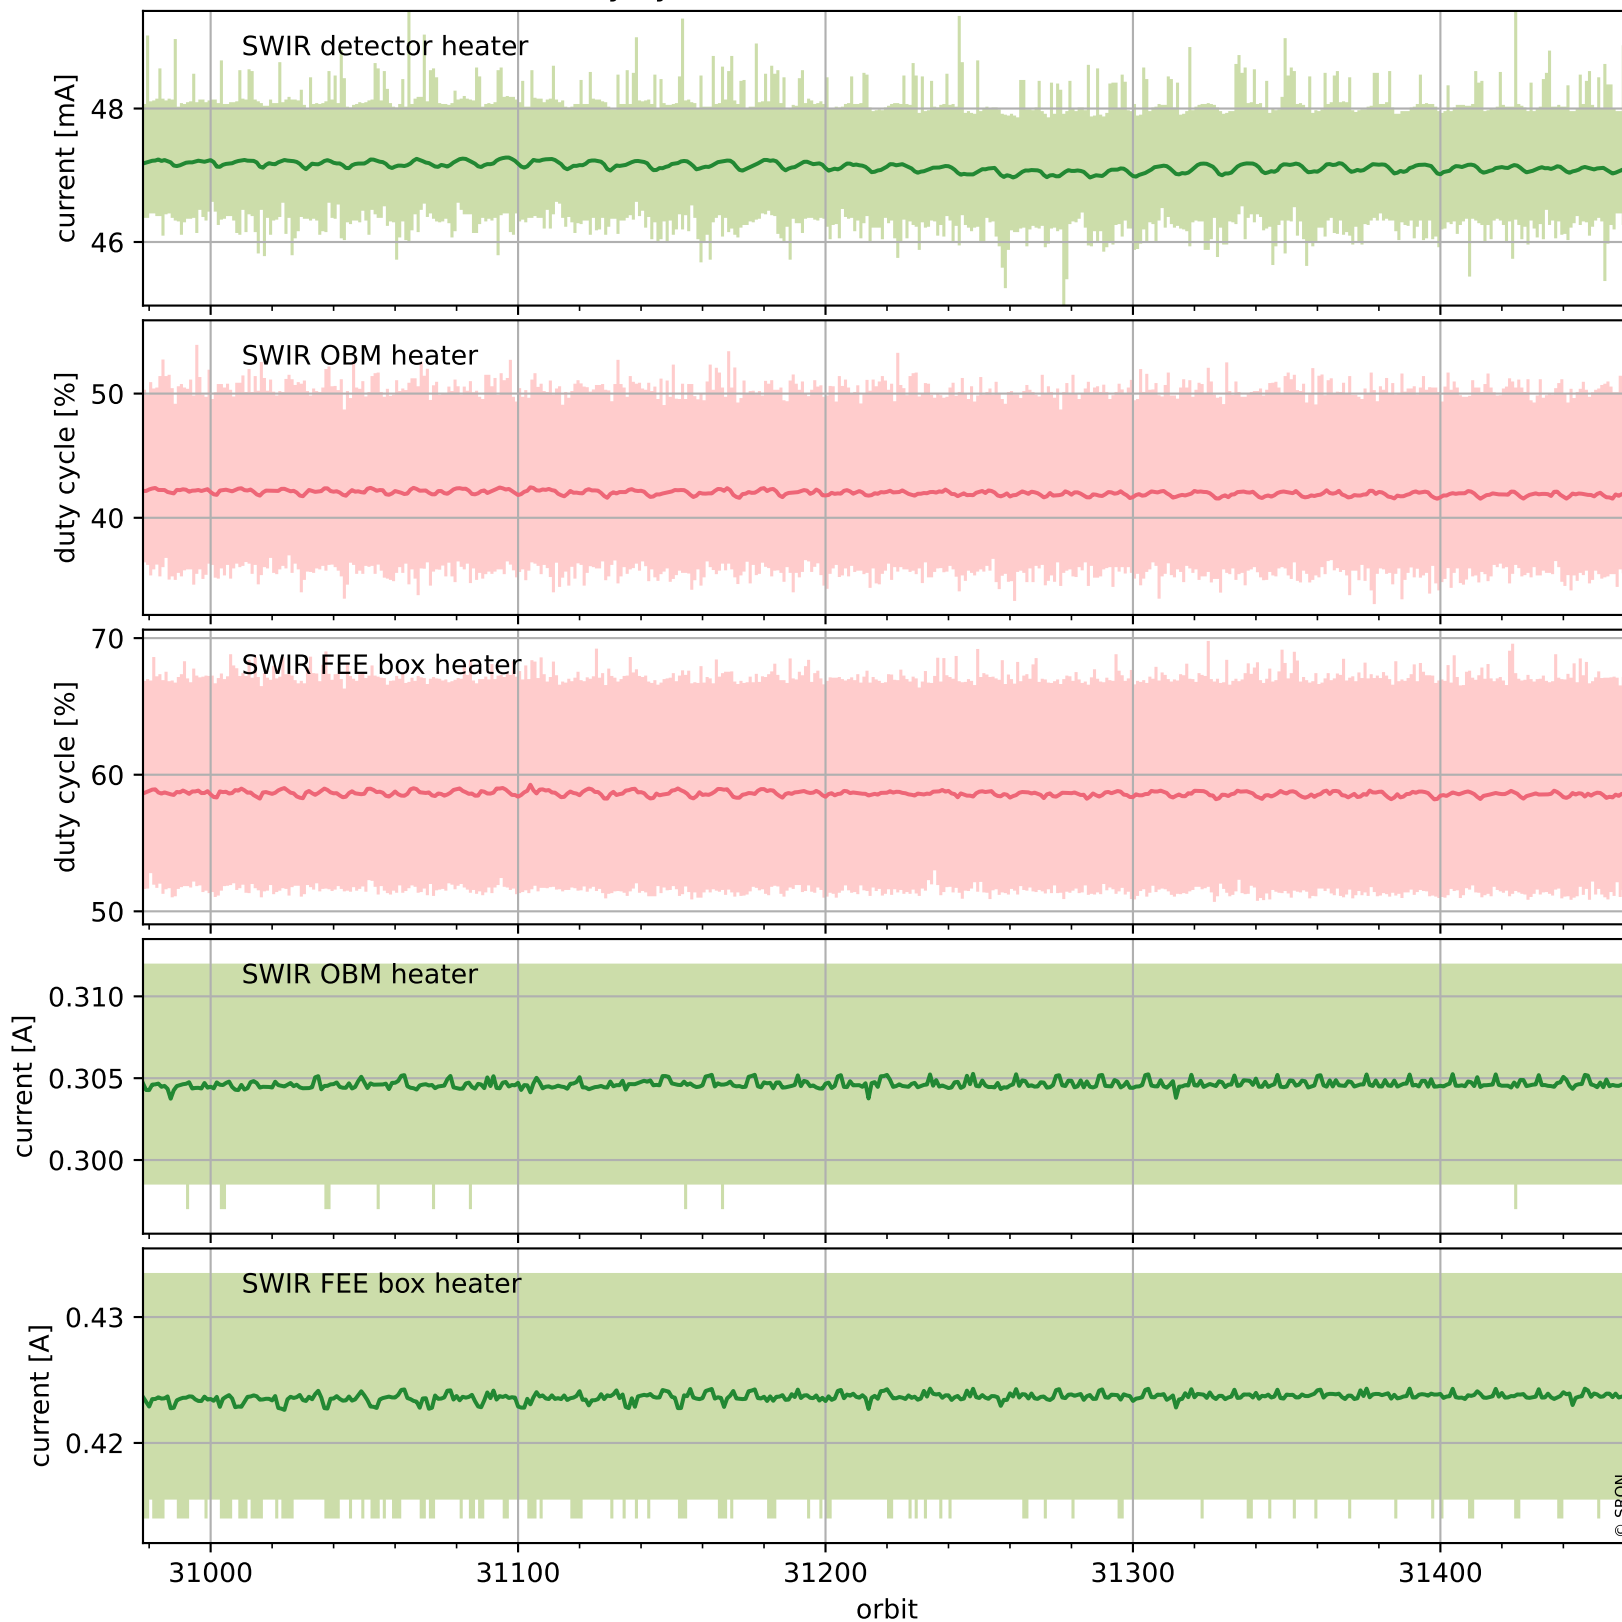

Tropomi SWIR housekeeping data

orbits: [31449, 31462]
coverage: 2023-11-08 / 2023-11-09
created: 2023-11-09T05:21:04Z

Temperature of sensors relevant for SWIR (one day)

Tropomi SWIR housekeeping data

orbits: [30978, 31462]
coverage: 2023-10-05 / 2023-11-09
created: 2023-11-09T05:21:05Z

Temperature of sensors relevant for SWIR (last month)

Tropomi SWIR housekeeping data

orbits: [31449, 31462]
coverage: 2023-11-08 / 2023-11-09
created: 2023-11-09T05:21:05Z

Current and duty cycle of 3 heaters relevant for SWIR (one day)

Tropomi SWIR housekeeping data

orbits: [30978, 31462]
coverage: 2023-10-05 / 2023-11-09
created: 2023-11-09T05:21:05Z

Current and duty cycle of 3 heaters relevant for SWIR (last month)

Tropomi SWIR housekeeping data

orbits: [31449, 31462]
coverage: 2023-11-08 / 2023-11-09
created: 2023-11-09T05:21:06Z

Temperature of sensors at the SWIR front-end electronics (one day)

Tropomi SWIR housekeeping data

orbits: [30978, 31462]
coverage: 2023-10-05 / 2023-11-09
created: 2023-11-09T05:21:06Z