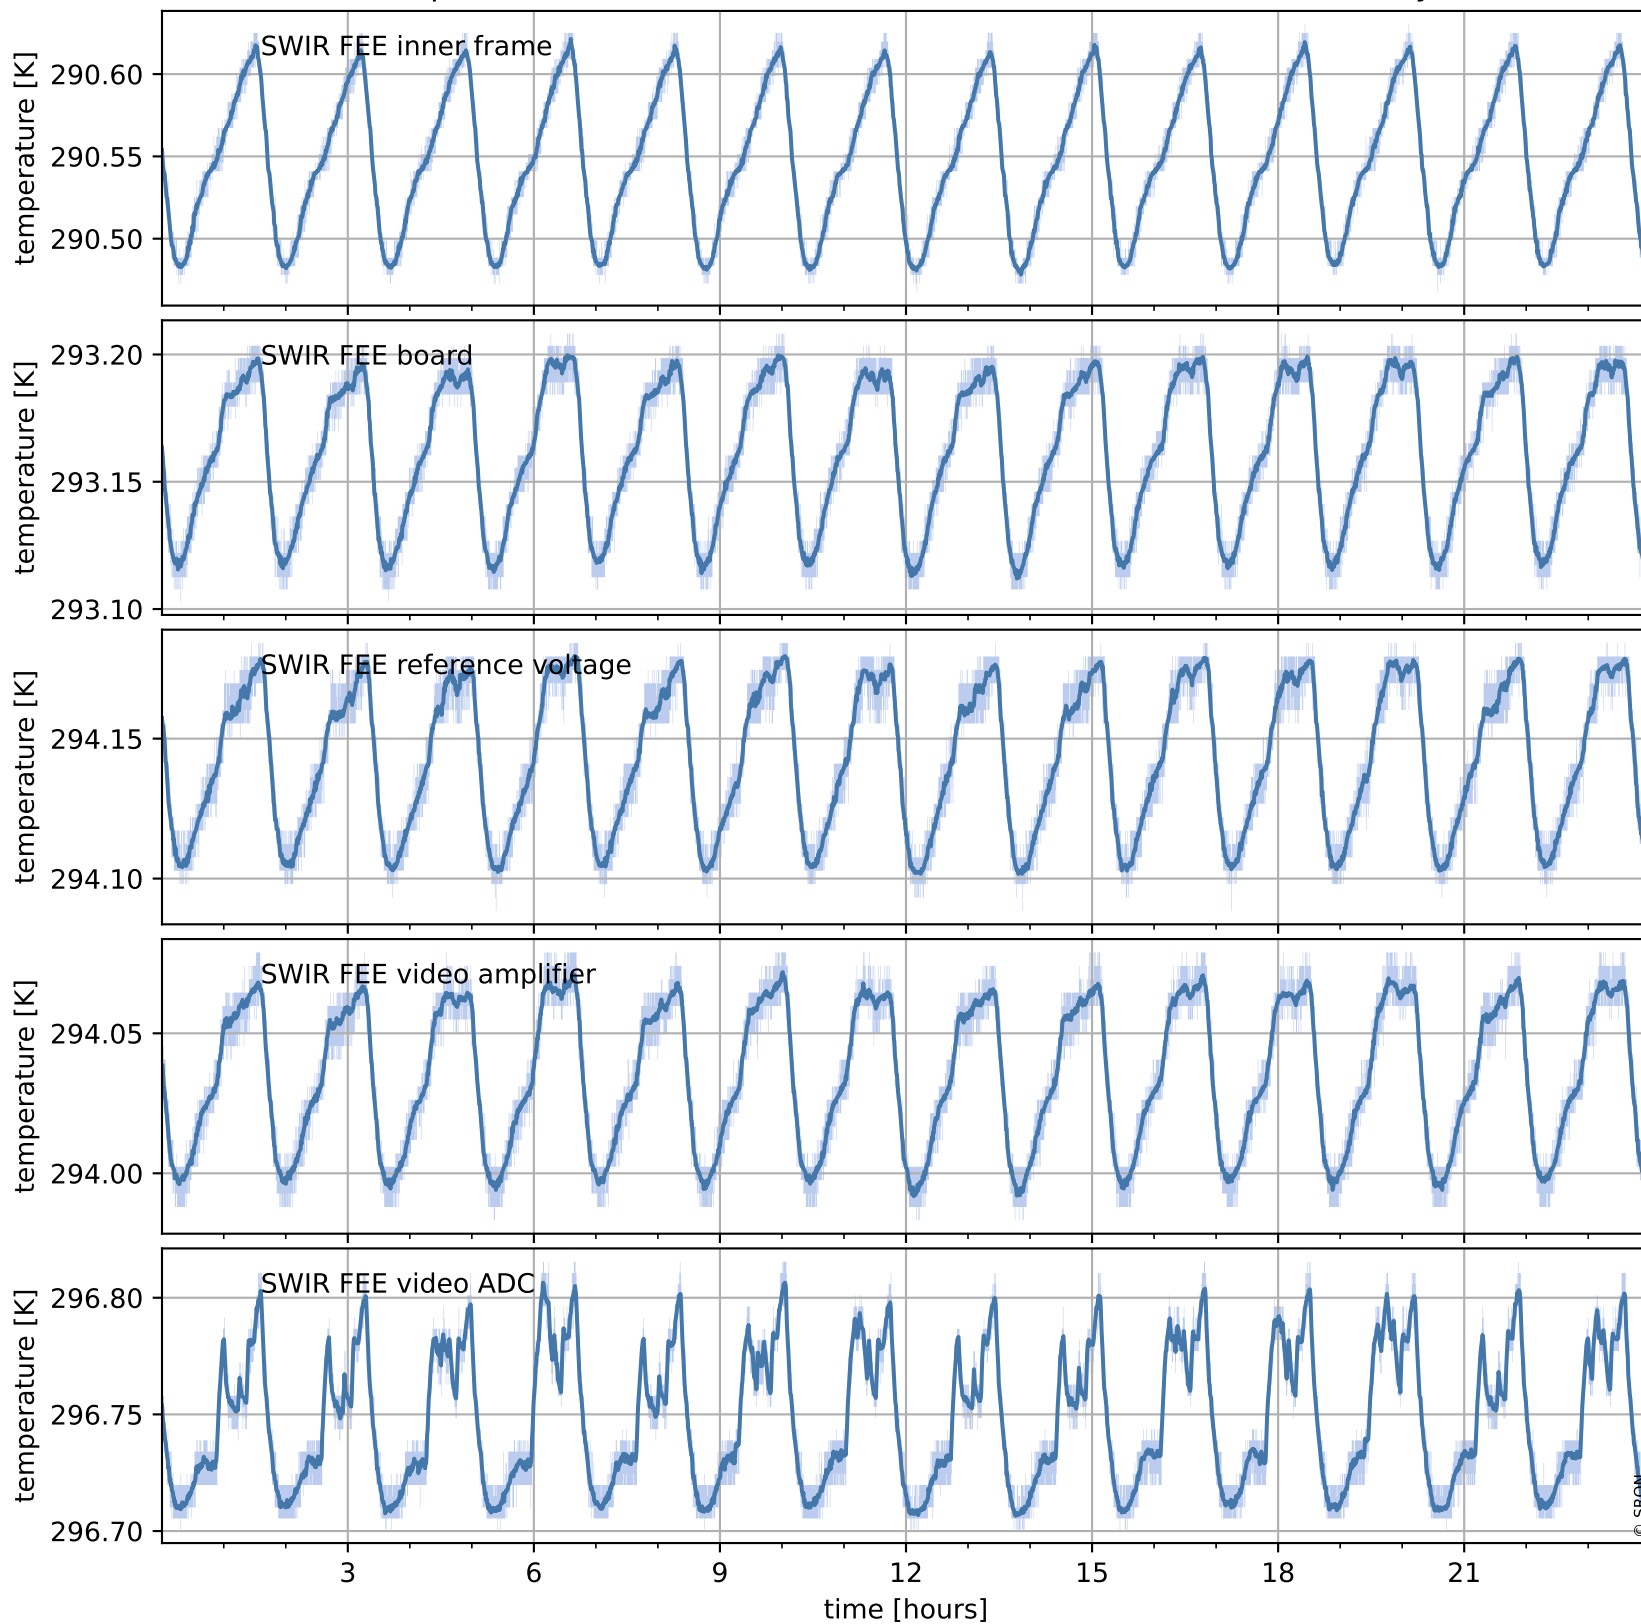

Tropomi SWIR housekeeping data

orbits: [31449, 31462]
coverage: 2023-11-08 / 2023-11-09
created: 2023-11-09T05:21:04Z

Temperature of sensors relevant for SWIR (one day)

Tropomi SWIR housekeeping data

orbits: [30978, 31462]
coverage: 2023-10-05 / 2023-11-09
created: 2023-11-09T05:21:05Z

Temperature of sensors relevant for SWIR (last month)

Tropomi SWIR housekeeping data

orbits: [31449, 31462]
coverage: 2023-11-08 / 2023-11-09
created: 2023-11-09T05:21:05Z

Current and duty cycle of 3 heaters relevant for SWIR (one day)

Tropomi SWIR housekeeping data

orbits: [30978, 31462]
coverage: 2023-10-05 / 2023-11-09
created: 2023-11-09T05:21:05Z

Current and duty cycle of 3 heaters relevant for SWIR (last month)

Tropomi SWIR housekeeping data

orbits: [31449, 31462]
coverage: 2023-11-08 / 2023-11-09
created: 2023-11-09T05:21:06Z

Temperature of sensors at the SWIR front-end electronics (one day)

Tropomi SWIR housekeeping data

orbits: [30978, 31462]
coverage: 2023-10-05 / 2023-11-09
created: 2023-11-09T05:21:06Z