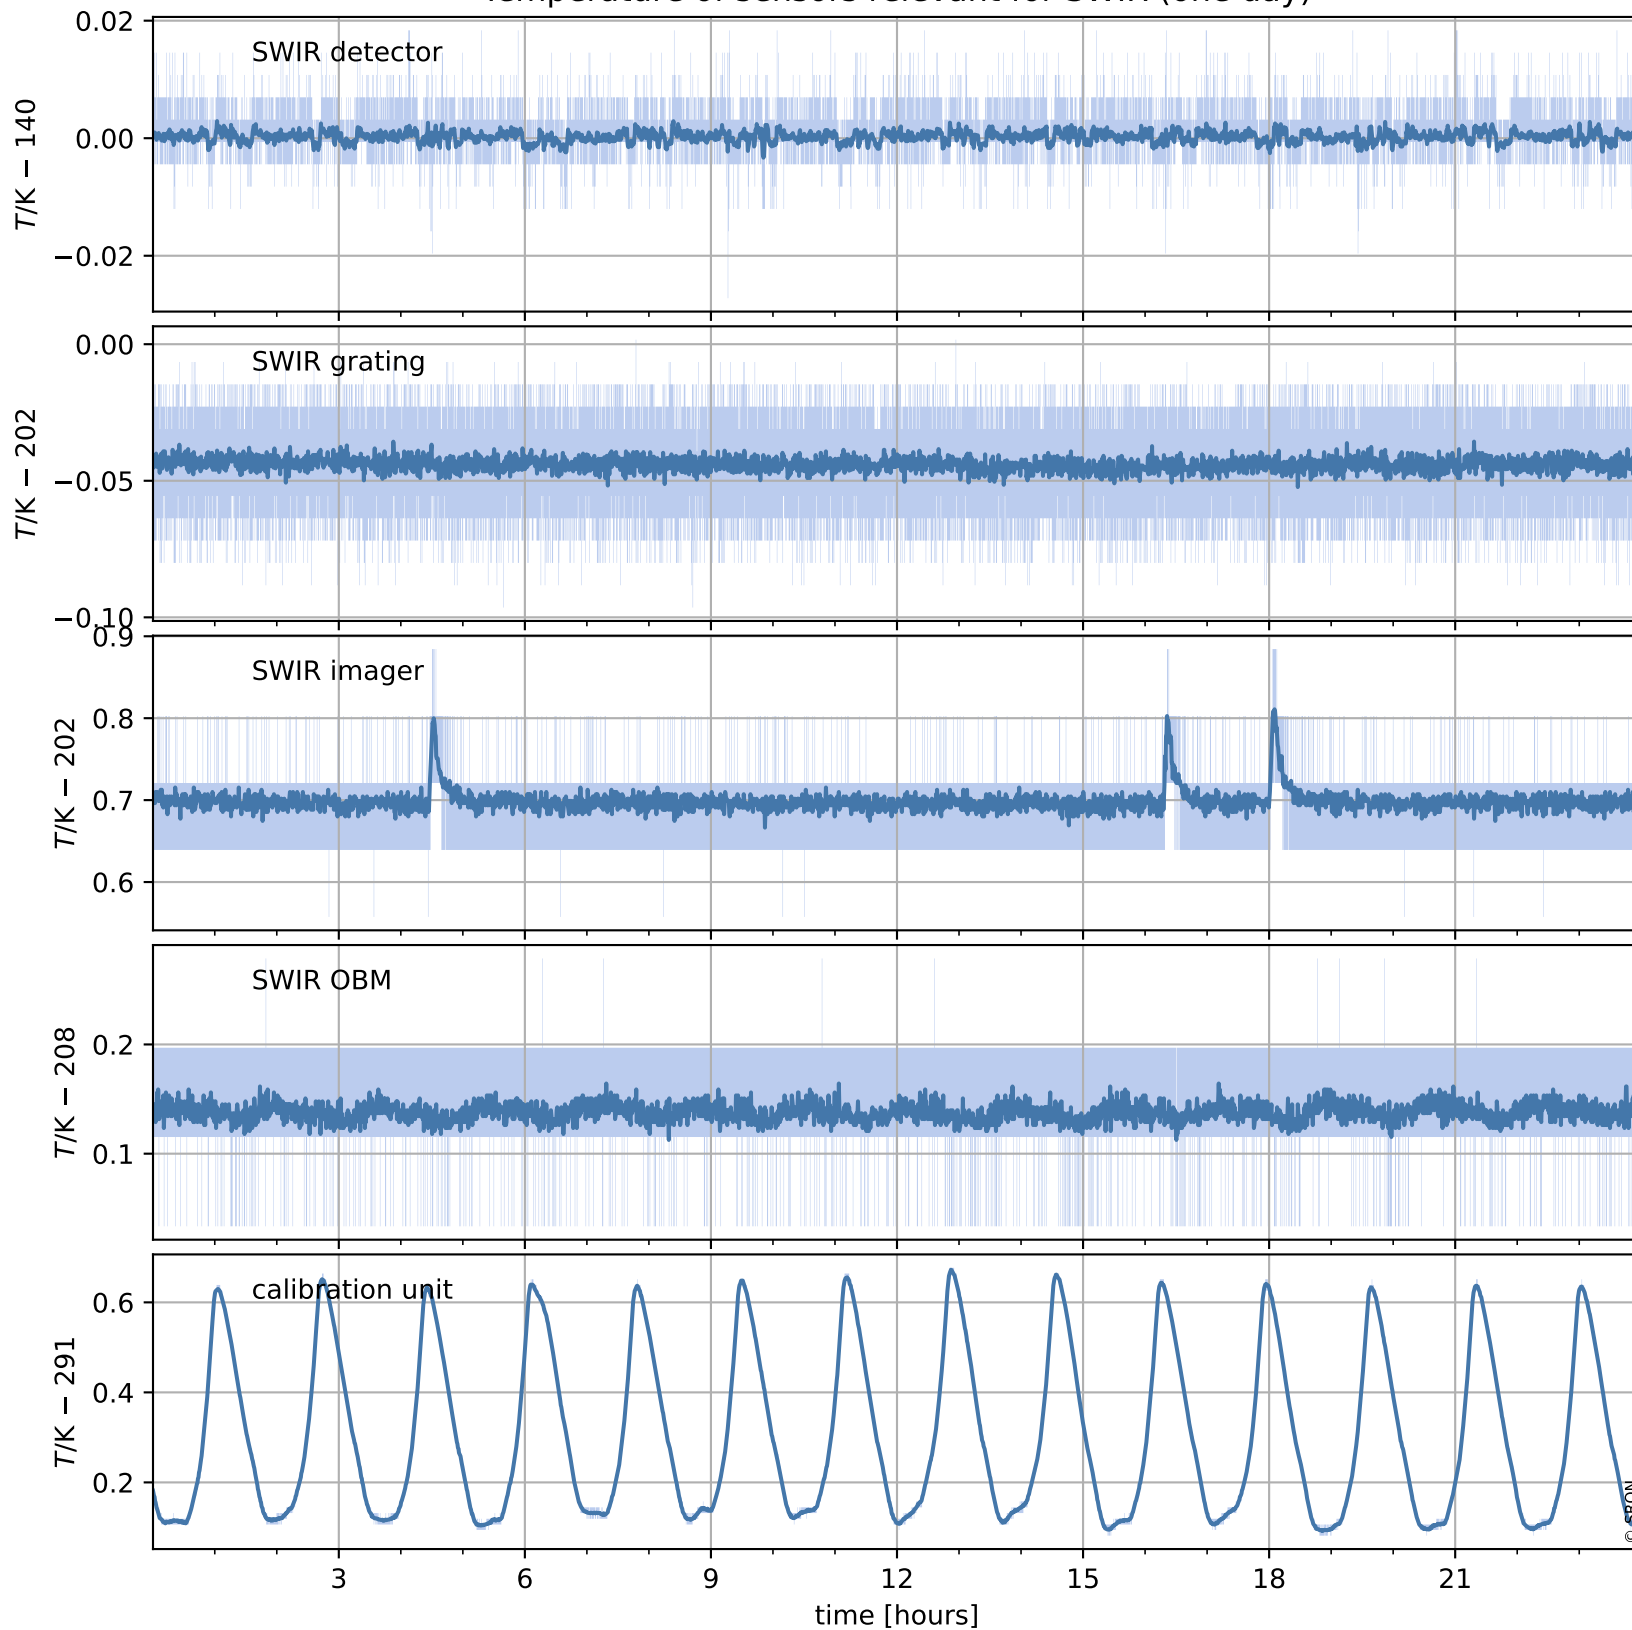

Tropomi SWIR housekeeping data

orbits: [31449, 31462]
coverage: 2023-11-08 / 2023-11-09
created: 2023-11-09T05:21:04Z

Temperature of sensors relevant for SWIR (one day)

Tropomi SWIR housekeeping data

orbits: [30978, 31462]
coverage: 2023-10-05 / 2023-11-09
created: 2023-11-09T05:21:05Z

Temperature of sensors relevant for SWIR (last month)

Tropomi SWIR housekeeping data

orbits: [31449, 31462]
coverage: 2023-11-08 / 2023-11-09
created: 2023-11-09T05:21:05Z

Current and duty cycle of 3 heaters relevant for SWIR (one day)

Tropomi SWIR housekeeping data

orbits: [30978, 31462]
coverage: 2023-10-05 / 2023-11-09
created: 2023-11-09T05:21:05Z

Current and duty cycle of 3 heaters relevant for SWIR (last month)

Tropomi SWIR housekeeping data