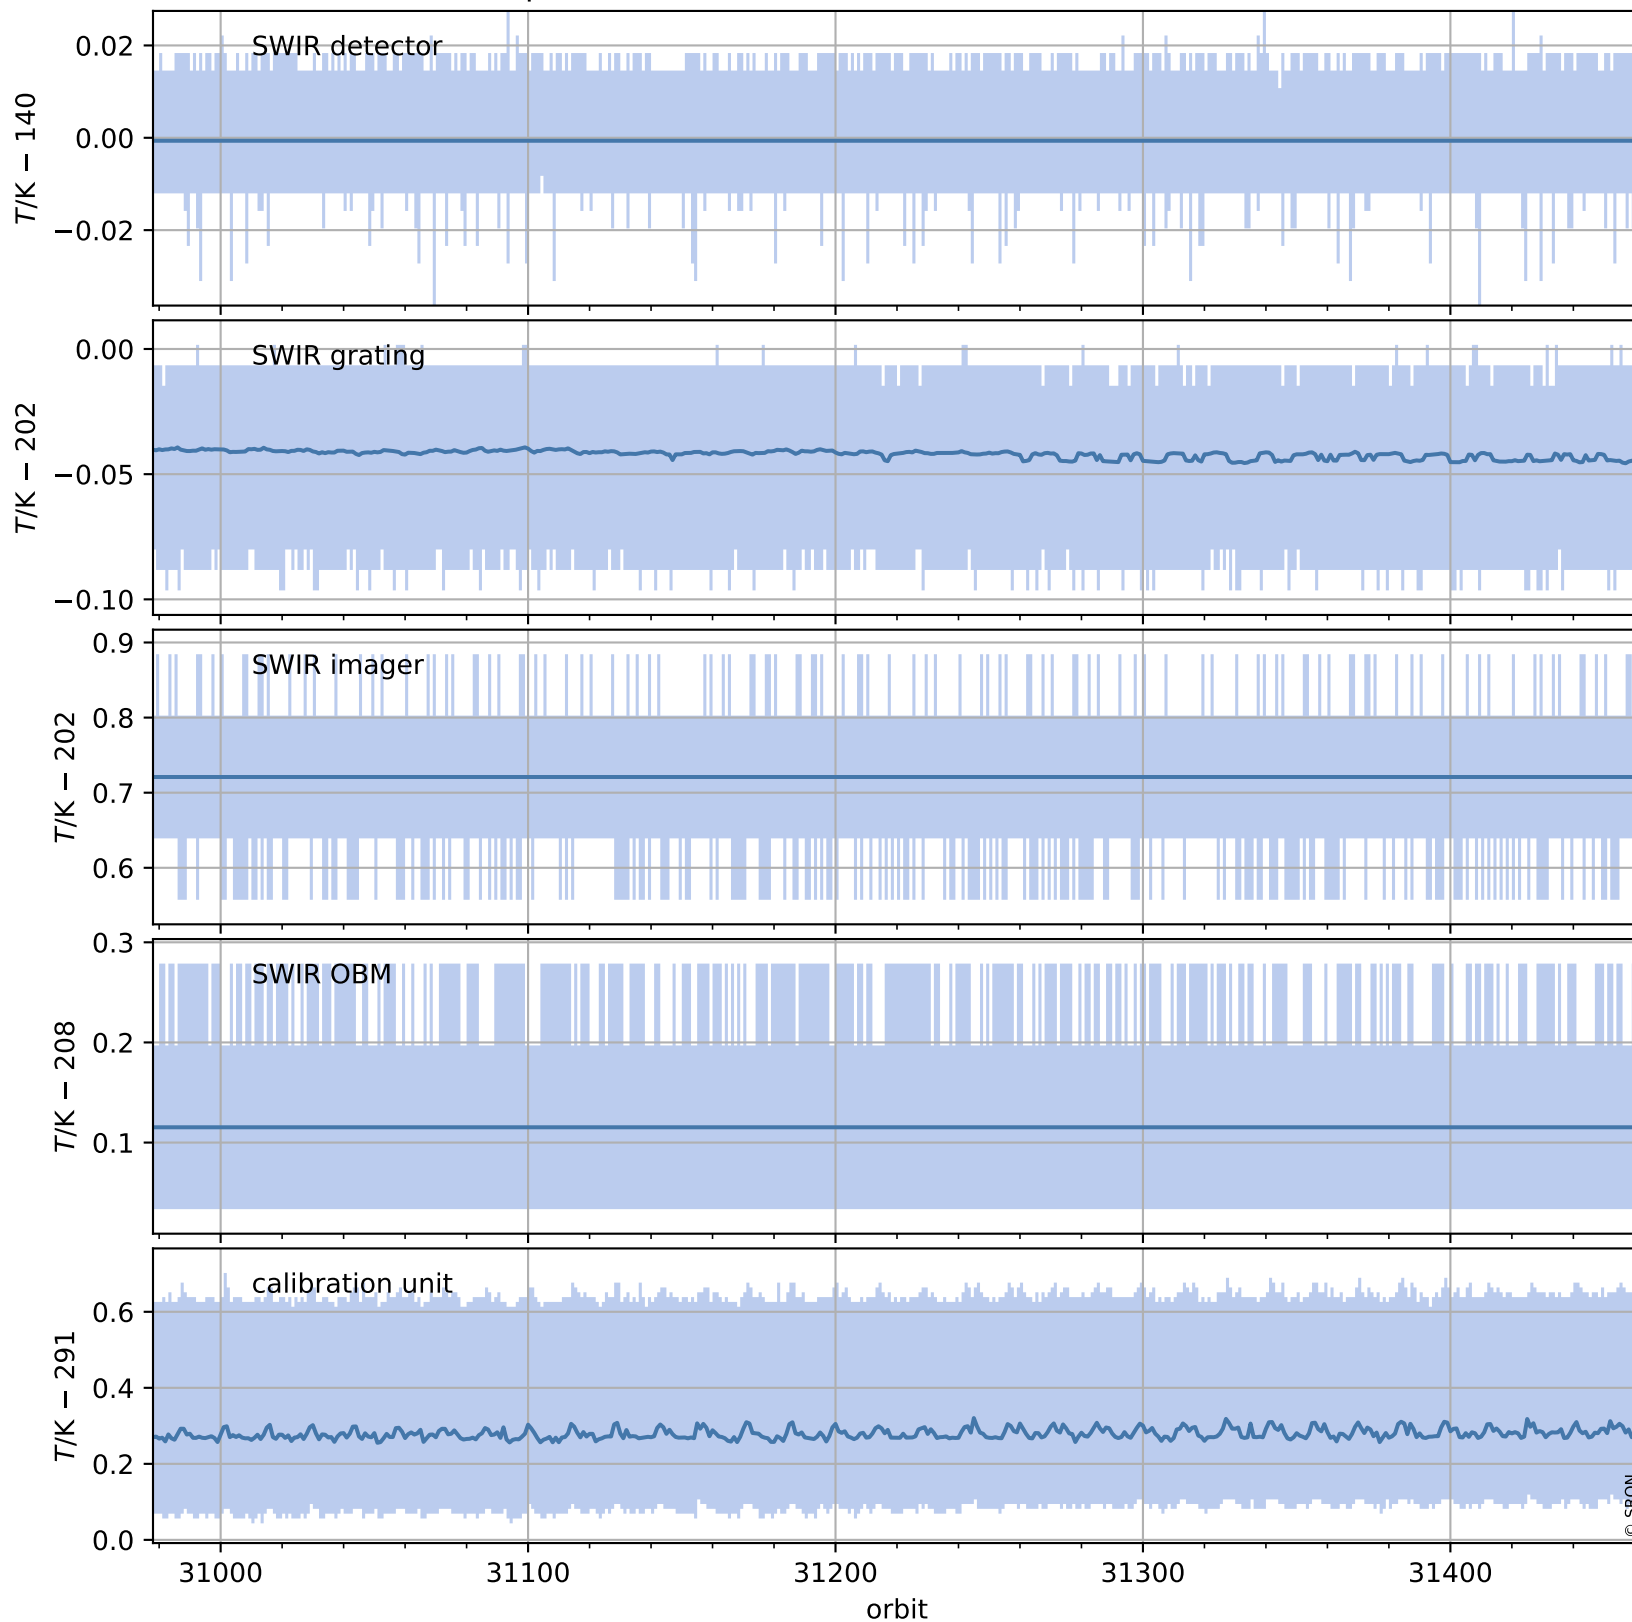

Tropomi SWIR housekeeping data

orbits: [31449, 31462]
coverage: 2023-11-08 / 2023-11-09
created: 2023-11-09T05:21:04Z

Temperature of sensors relevant for SWIR (one day)

Tropomi SWIR housekeeping data

orbits: [30978, 31462]
coverage: 2023-10-05 / 2023-11-09
created: 2023-11-09T05:21:05Z

Temperature of sensors relevant for SWIR (last month)

Tropomi SWIR housekeeping data

orbits: [31449, 31462]
coverage: 2023-11-08 / 2023-11-09
created: 2023-11-09T05:21:05Z

Current and duty cycle of 3 heaters relevant for SWIR (one day)

Tropomi SWIR housekeeping data

orbits: [30978, 31462]
coverage: 2023-10-05 / 2023-11-09
created: 2023-11-09T05:21:05Z

Current and duty cycle of 3 heaters relevant for SWIR (last month)

Tropomi SWIR housekeeping data

orbits: [31449, 31462]
coverage: 2023-11-08 / 2023-11-09
created: 2023-11-09T05:21:06Z

Temperature of sensors at the SWIR front-end electronics (one day)

Tropomi SWIR housekeeping data

orbits: [30978, 31462]
coverage: 2023-10-05 / 2023-11-09
created: 2023-11-09T05:21:06Z