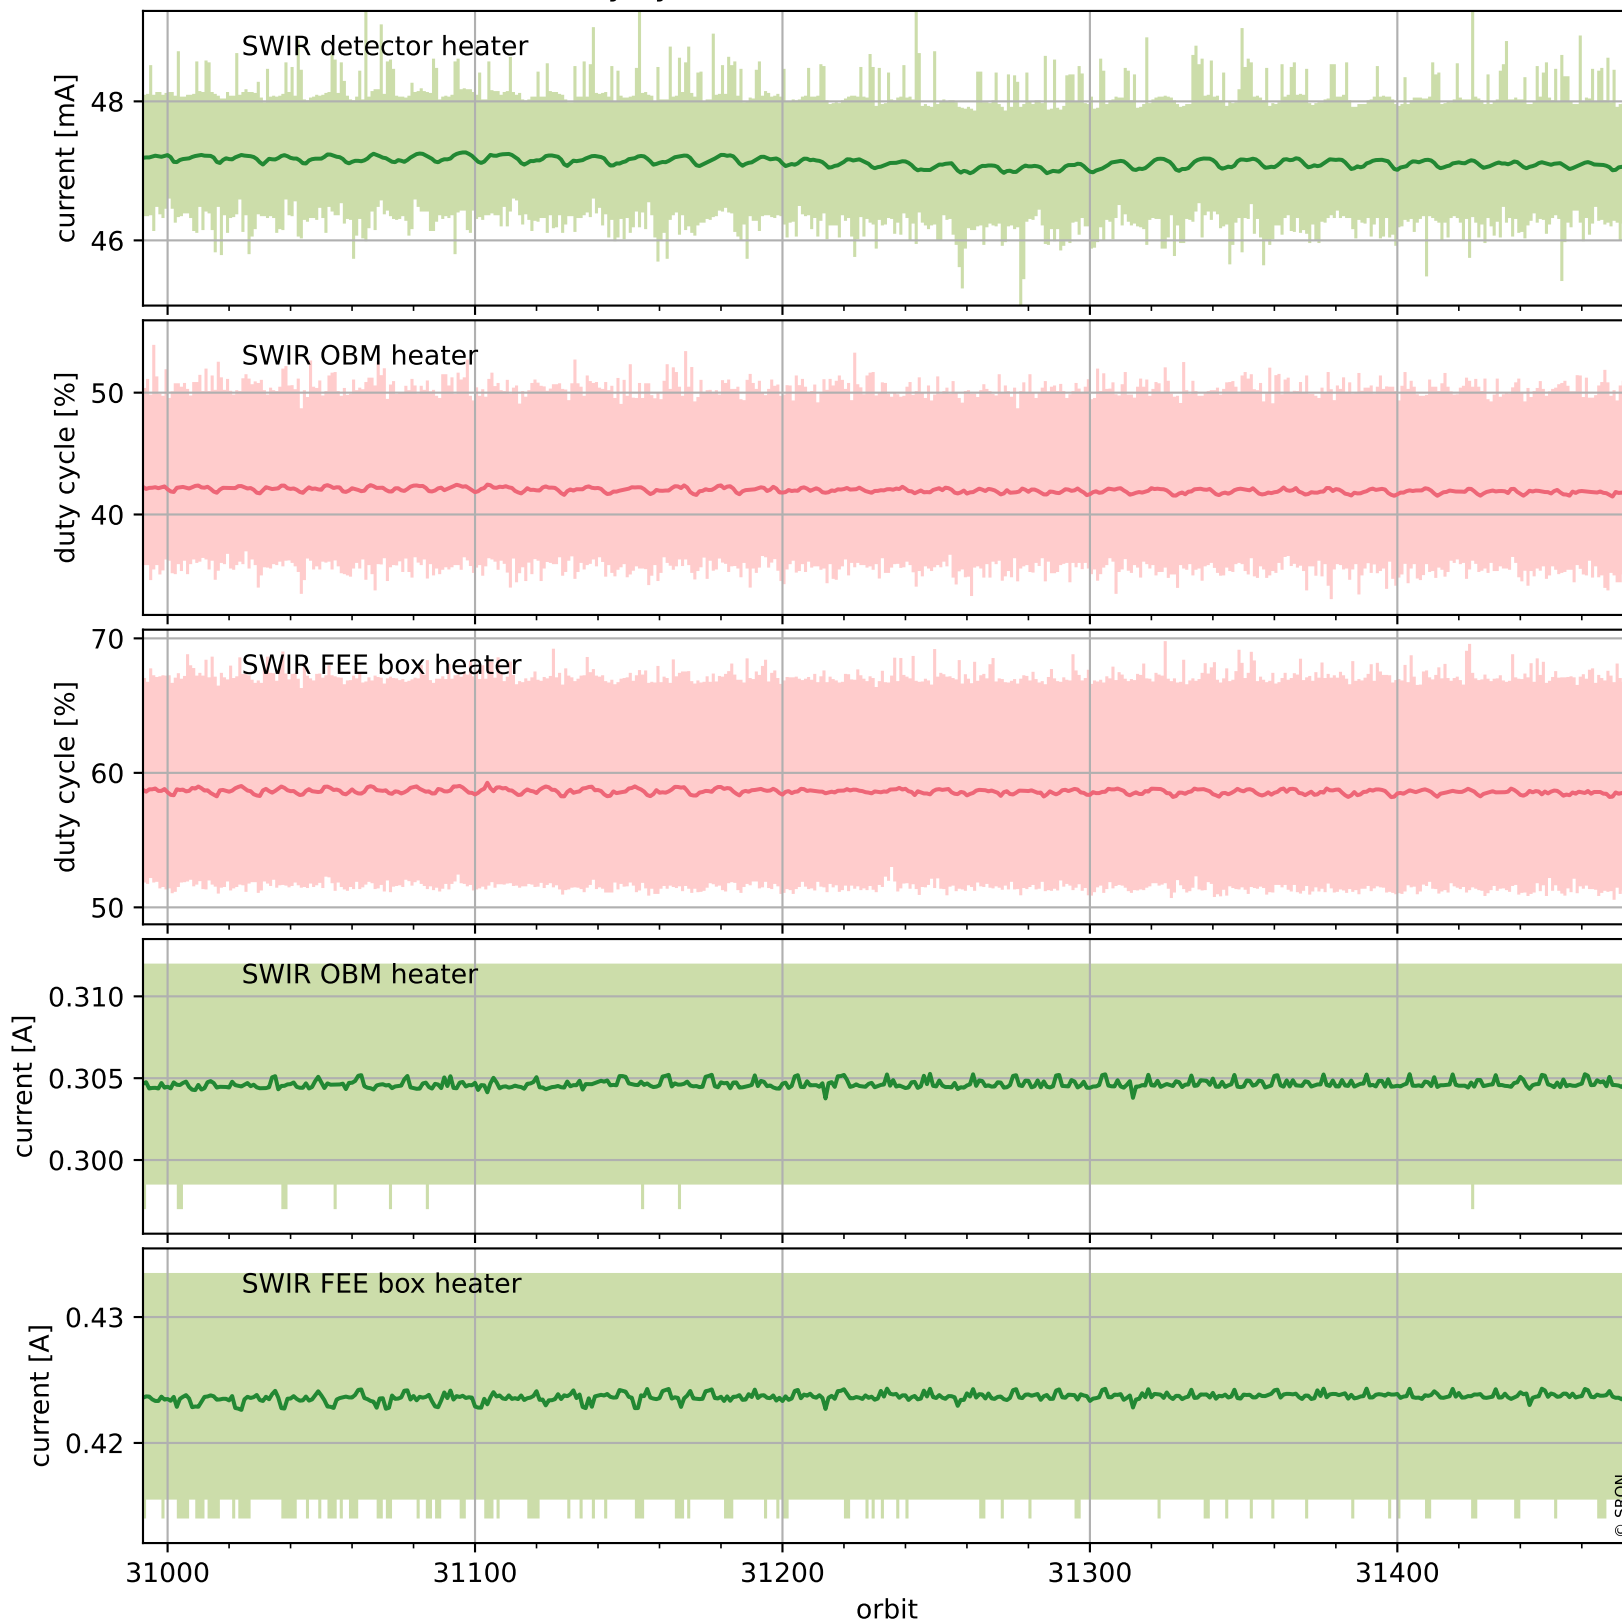

Tropomi SWIR housekeeping data

orbits: [31463, 31476]
coverage: 2023-11-09 / 2023-11-10
created: 2023-11-10T05:21:06Z

Temperature of sensors relevant for SWIR (one day)

Tropomi SWIR housekeeping data

orbits: [30992, 31476]
coverage: 2023-10-06 / 2023-11-10
created: 2023-11-10T05:21:07Z

Temperature of sensors relevant for SWIR (last month)

Tropomi SWIR housekeeping data

orbits: [31463, 31476]
coverage: 2023-11-09 / 2023-11-10
created: 2023-11-10T05:21:07Z

Current and duty cycle of 3 heaters relevant for SWIR (one day)

Tropomi SWIR housekeeping data

orbits: [30992, 31476]
coverage: 2023-10-06 / 2023-11-10
created: 2023-11-10T05:21:07Z

Current and duty cycle of 3 heaters relevant for SWIR (last month)

Tropomi SWIR housekeeping data

orbits: [31463, 31476]
coverage: 2023-11-09 / 2023-11-10
created: 2023-11-10T05:21:08Z

Temperature of sensors at the SWIR front-end electronics (one day)

Tropomi SWIR housekeeping data

orbits: [30992, 31476]
coverage: 2023-10-06 / 2023-11-10
created: 2023-11-10T05:21:08Z