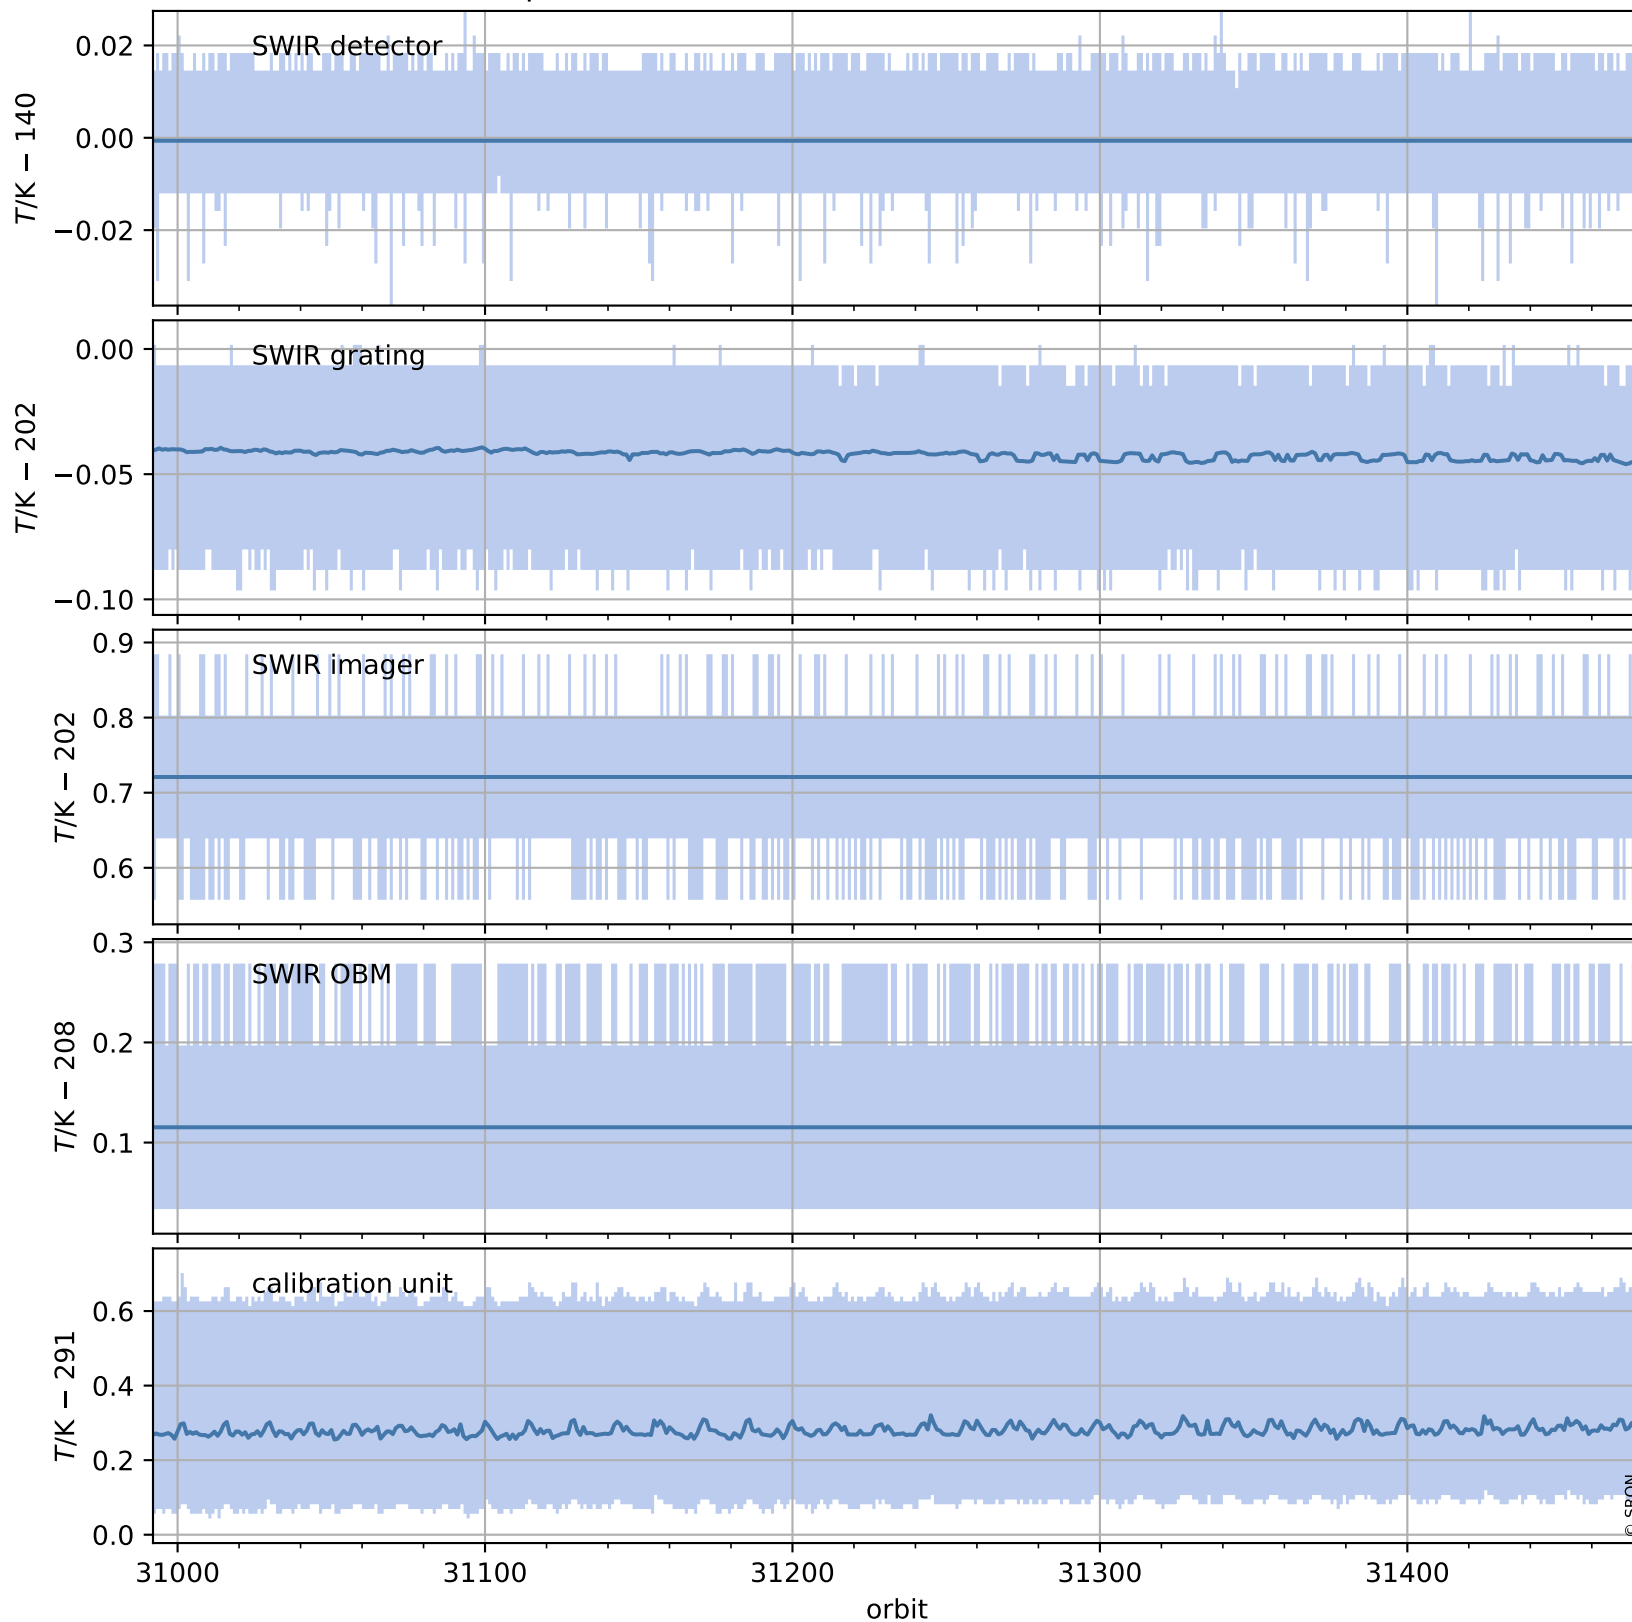

Tropomi SWIR housekeeping data

orbits: [31463, 31476]
coverage: 2023-11-09 / 2023-11-10
created: 2023-11-10T05:21:06Z

Temperature of sensors relevant for SWIR (one day)

Tropomi SWIR housekeeping data

orbits: [30992, 31476]
coverage: 2023-10-06 / 2023-11-10
created: 2023-11-10T05:21:07Z

Temperature of sensors relevant for SWIR (last month)

Tropomi SWIR housekeeping data

orbits: [31463, 31476]
coverage: 2023-11-09 / 2023-11-10
created: 2023-11-10T05:21:07Z

Current and duty cycle of 3 heaters relevant for SWIR (one day)

Tropomi SWIR housekeeping data

orbits: [30992, 31476]
coverage: 2023-10-06 / 2023-11-10
created: 2023-11-10T05:21:07Z

Current and duty cycle of 3 heaters relevant for SWIR (last month)

Tropomi SWIR housekeeping data

orbits: [31463, 31476]
coverage: 2023-11-09 / 2023-11-10
created: 2023-11-10T05:21:08Z

Temperature of sensors at the SWIR front-end electronics (one day)

Tropomi SWIR housekeeping data

orbits: [30992, 31476]
coverage: 2023-10-06 / 2023-11-10
created: 2023-11-10T05:21:08Z