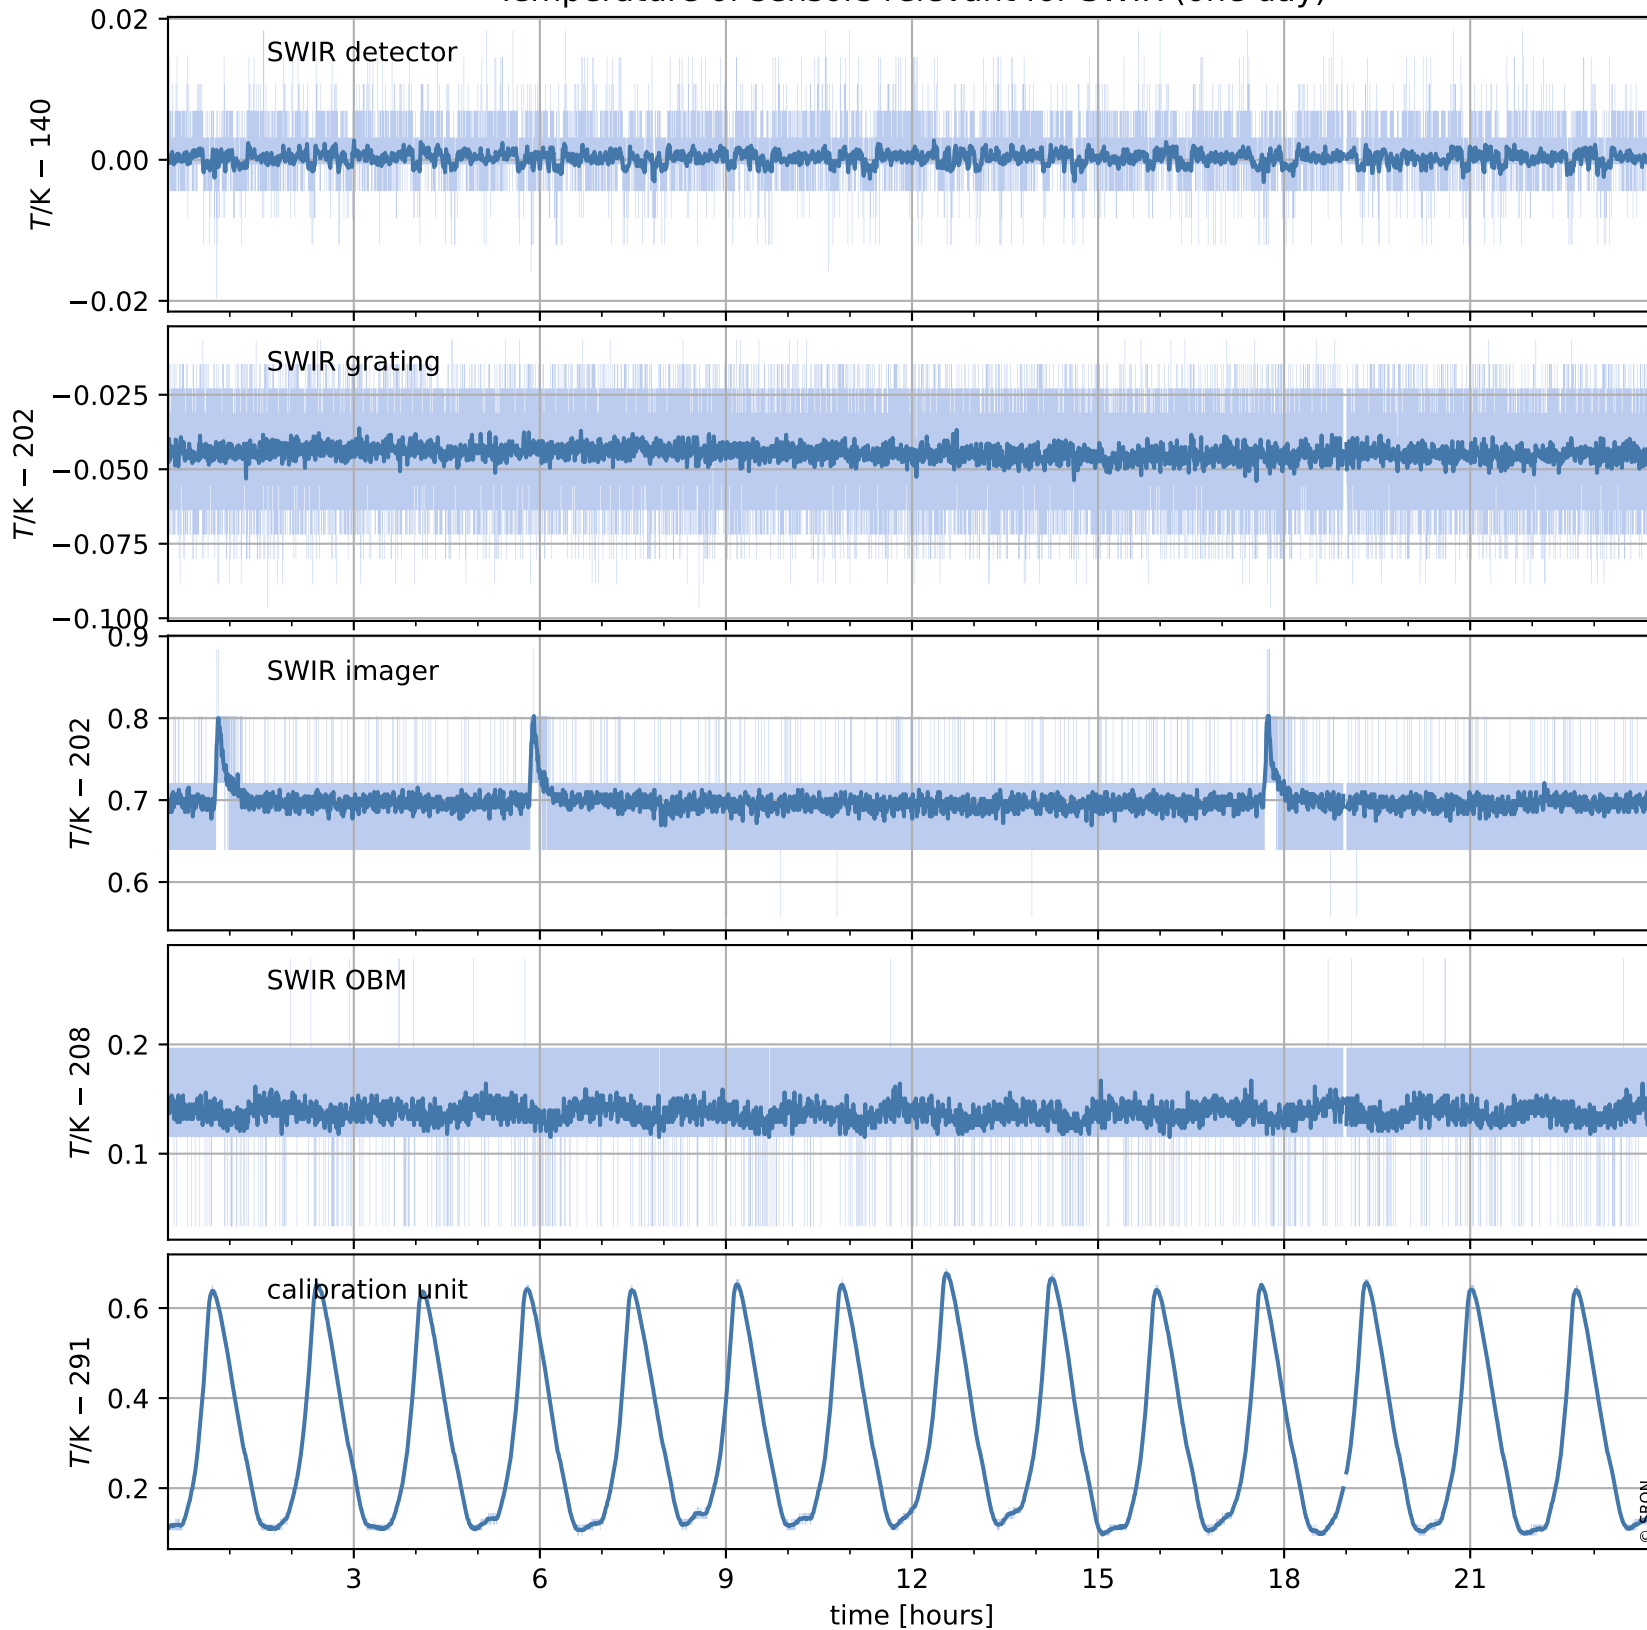

Tropomi SWIR housekeeping data

orbits: [31463, 31476]
coverage: 2023-11-09 / 2023-11-10
created: 2023-11-10T05:21:06Z

Temperature of sensors relevant for SWIR (one day)

Tropomi SWIR housekeeping data

orbits: [30992, 31476]
coverage: 2023-10-06 / 2023-11-10
created: 2023-11-10T05:21:07Z

Temperature of sensors relevant for SWIR (last month)

Tropomi SWIR housekeeping data

orbits: [31463, 31476]
coverage: 2023-11-09 / 2023-11-10
created: 2023-11-10T05:21:07Z

Current and duty cycle of 3 heaters relevant for SWIR (one day)

Tropomi SWIR housekeeping data

orbits: [30992, 31476]
coverage: 2023-10-06 / 2023-11-10
created: 2023-11-10T05:21:07Z

Current and duty cycle of 3 heaters relevant for SWIR (last month)

Tropomi SWIR housekeeping data