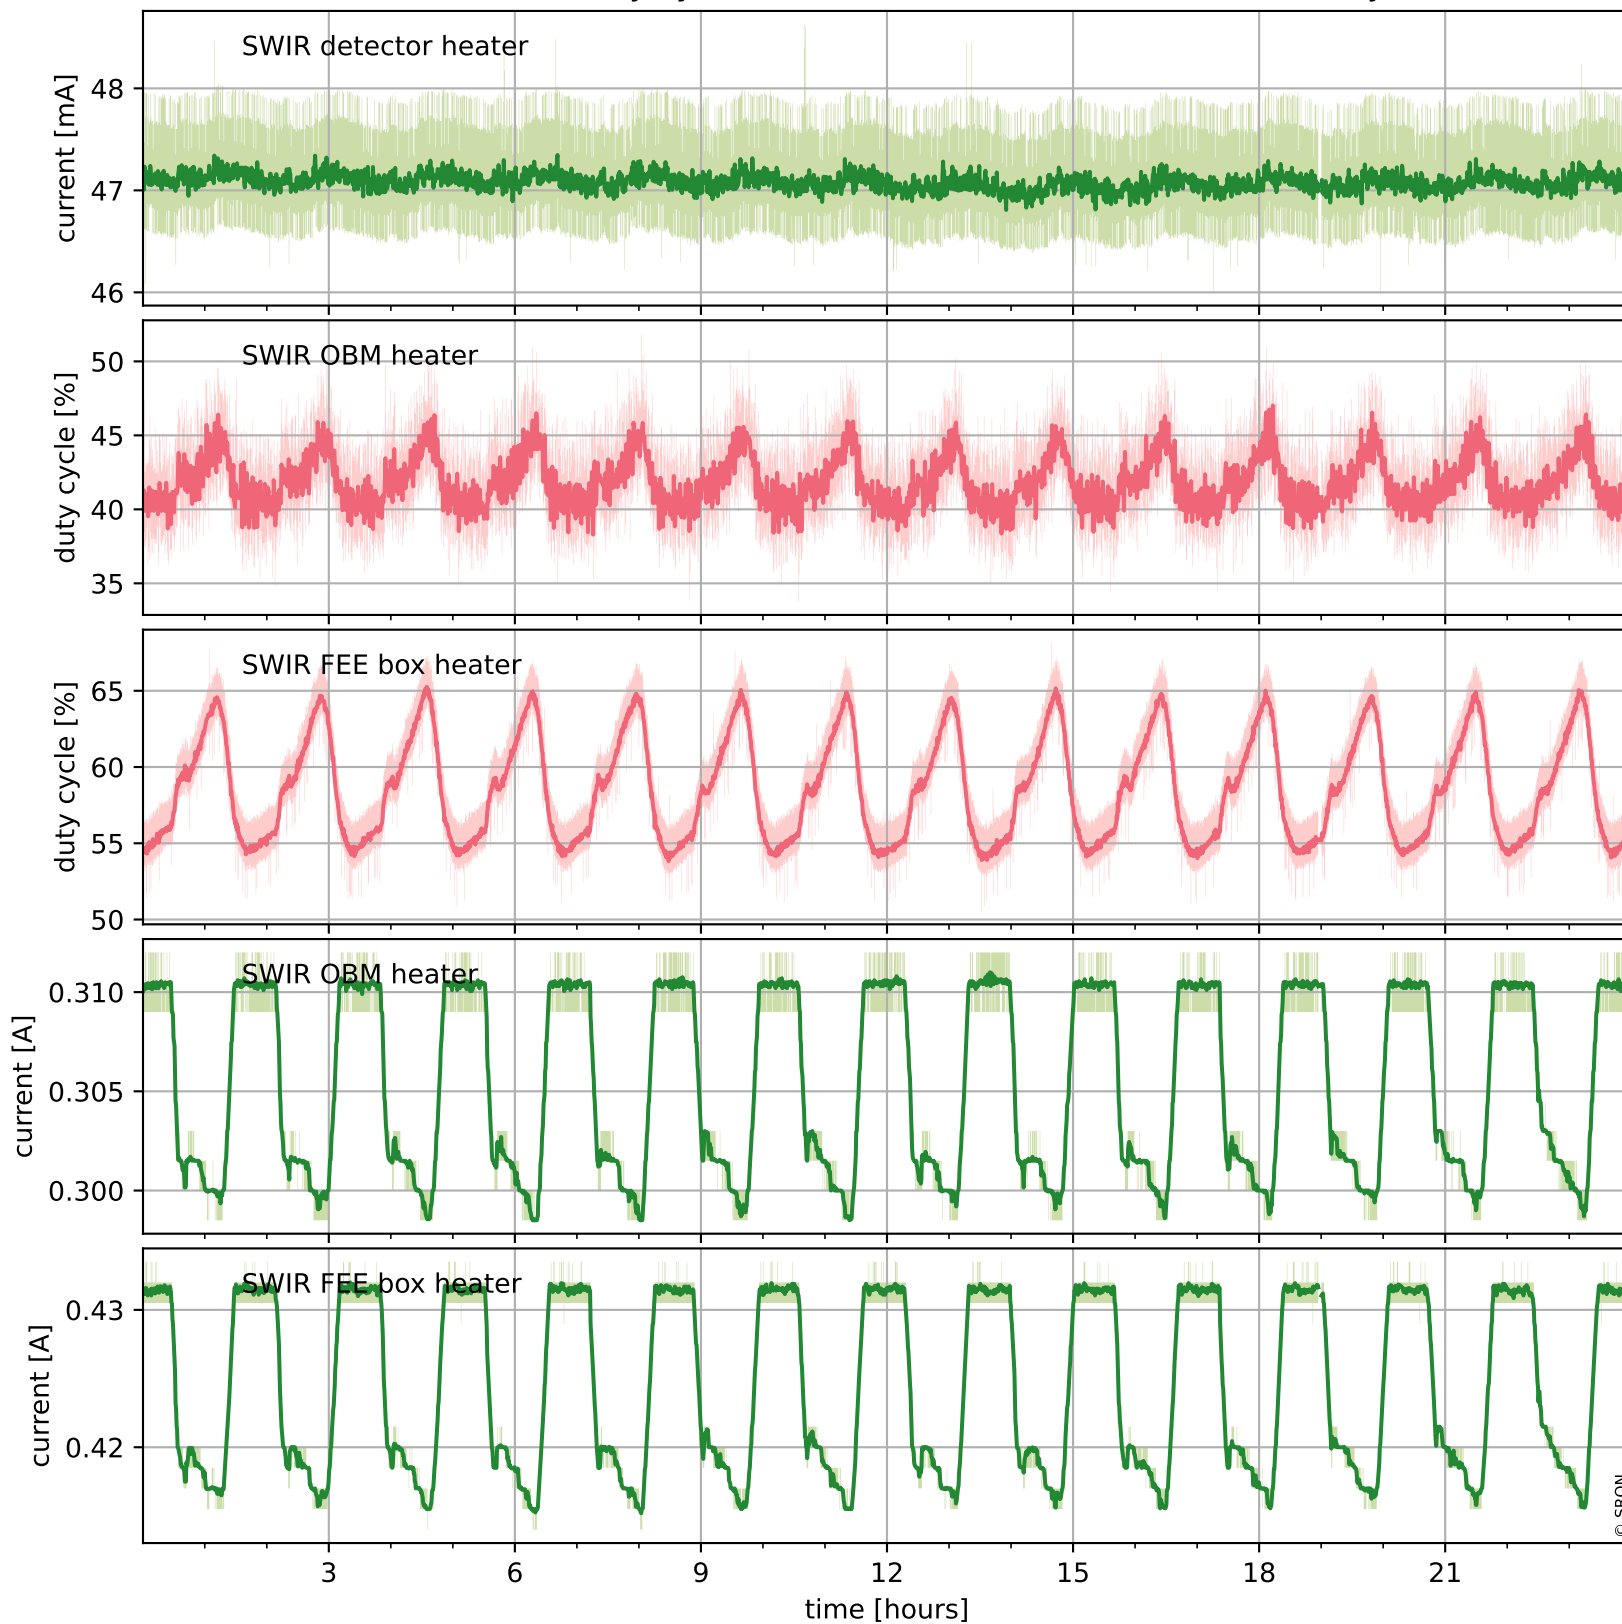

Tropomi SWIR housekeeping data

orbits: [31463, 31476]
coverage: 2023-11-09 / 2023-11-10
created: 2023-11-10T05:21:06Z

Temperature of sensors relevant for SWIR (one day)

Tropomi SWIR housekeeping data

orbits: [30992, 31476]
coverage: 2023-10-06 / 2023-11-10
created: 2023-11-10T05:21:07Z

Temperature of sensors relevant for SWIR (last month)

Tropomi SWIR housekeeping data

orbits: [31463, 31476]
coverage: 2023-11-09 / 2023-11-10
created: 2023-11-10T05:21:07Z

Current and duty cycle of 3 heaters relevant for SWIR (one day)

Tropomi SWIR housekeeping data

orbits: [30992, 31476]
coverage: 2023-10-06 / 2023-11-10
created: 2023-11-10T05:21:07Z

Current and duty cycle of 3 heaters relevant for SWIR (last month)

Tropomi SWIR housekeeping data