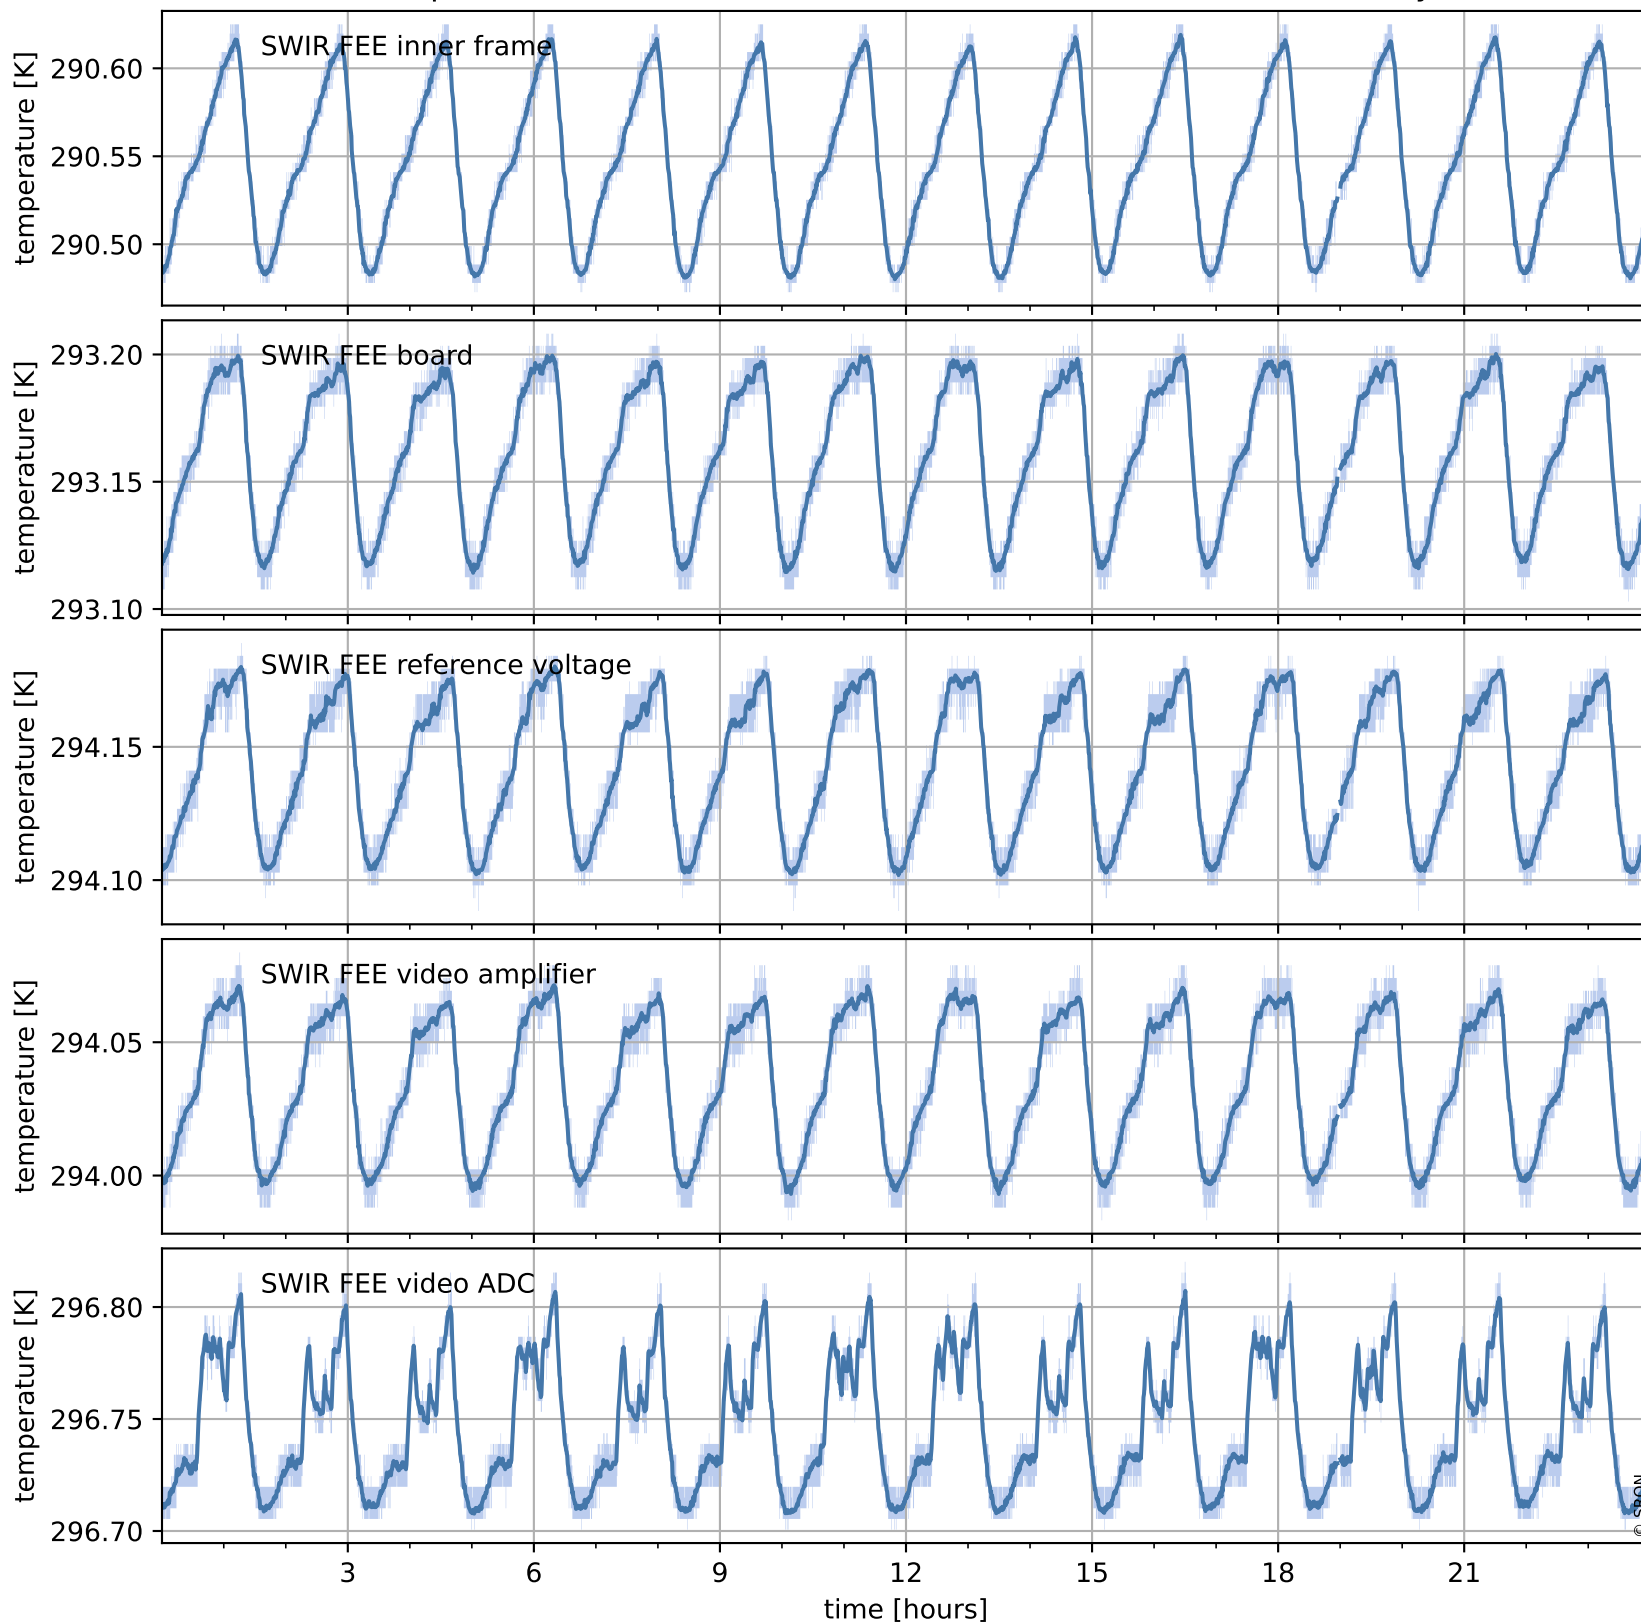

Tropomi SWIR housekeeping data

orbits: [31463, 31476]
coverage: 2023-11-09 / 2023-11-10
created: 2023-11-10T05:21:06Z

Temperature of sensors relevant for SWIR (one day)

Tropomi SWIR housekeeping data

orbits: [30992, 31476]
coverage: 2023-10-06 / 2023-11-10
created: 2023-11-10T05:21:07Z

Temperature of sensors relevant for SWIR (last month)

Tropomi SWIR housekeeping data

orbits: [31463, 31476]
coverage: 2023-11-09 / 2023-11-10
created: 2023-11-10T05:21:07Z

Current and duty cycle of 3 heaters relevant for SWIR (one day)

Tropomi SWIR housekeeping data

orbits: [30992, 31476]
coverage: 2023-10-06 / 2023-11-10
created: 2023-11-10T05:21:07Z

Current and duty cycle of 3 heaters relevant for SWIR (last month)

Tropomi SWIR housekeeping data

orbits: [31463, 31476]
coverage: 2023-11-09 / 2023-11-10
created: 2023-11-10T05:21:08Z

Temperature of sensors at the SWIR front-end electronics (one day)

Tropomi SWIR housekeeping data

orbits: [30992, 31476]
coverage: 2023-10-06 / 2023-11-10
created: 2023-11-10T05:21:08Z