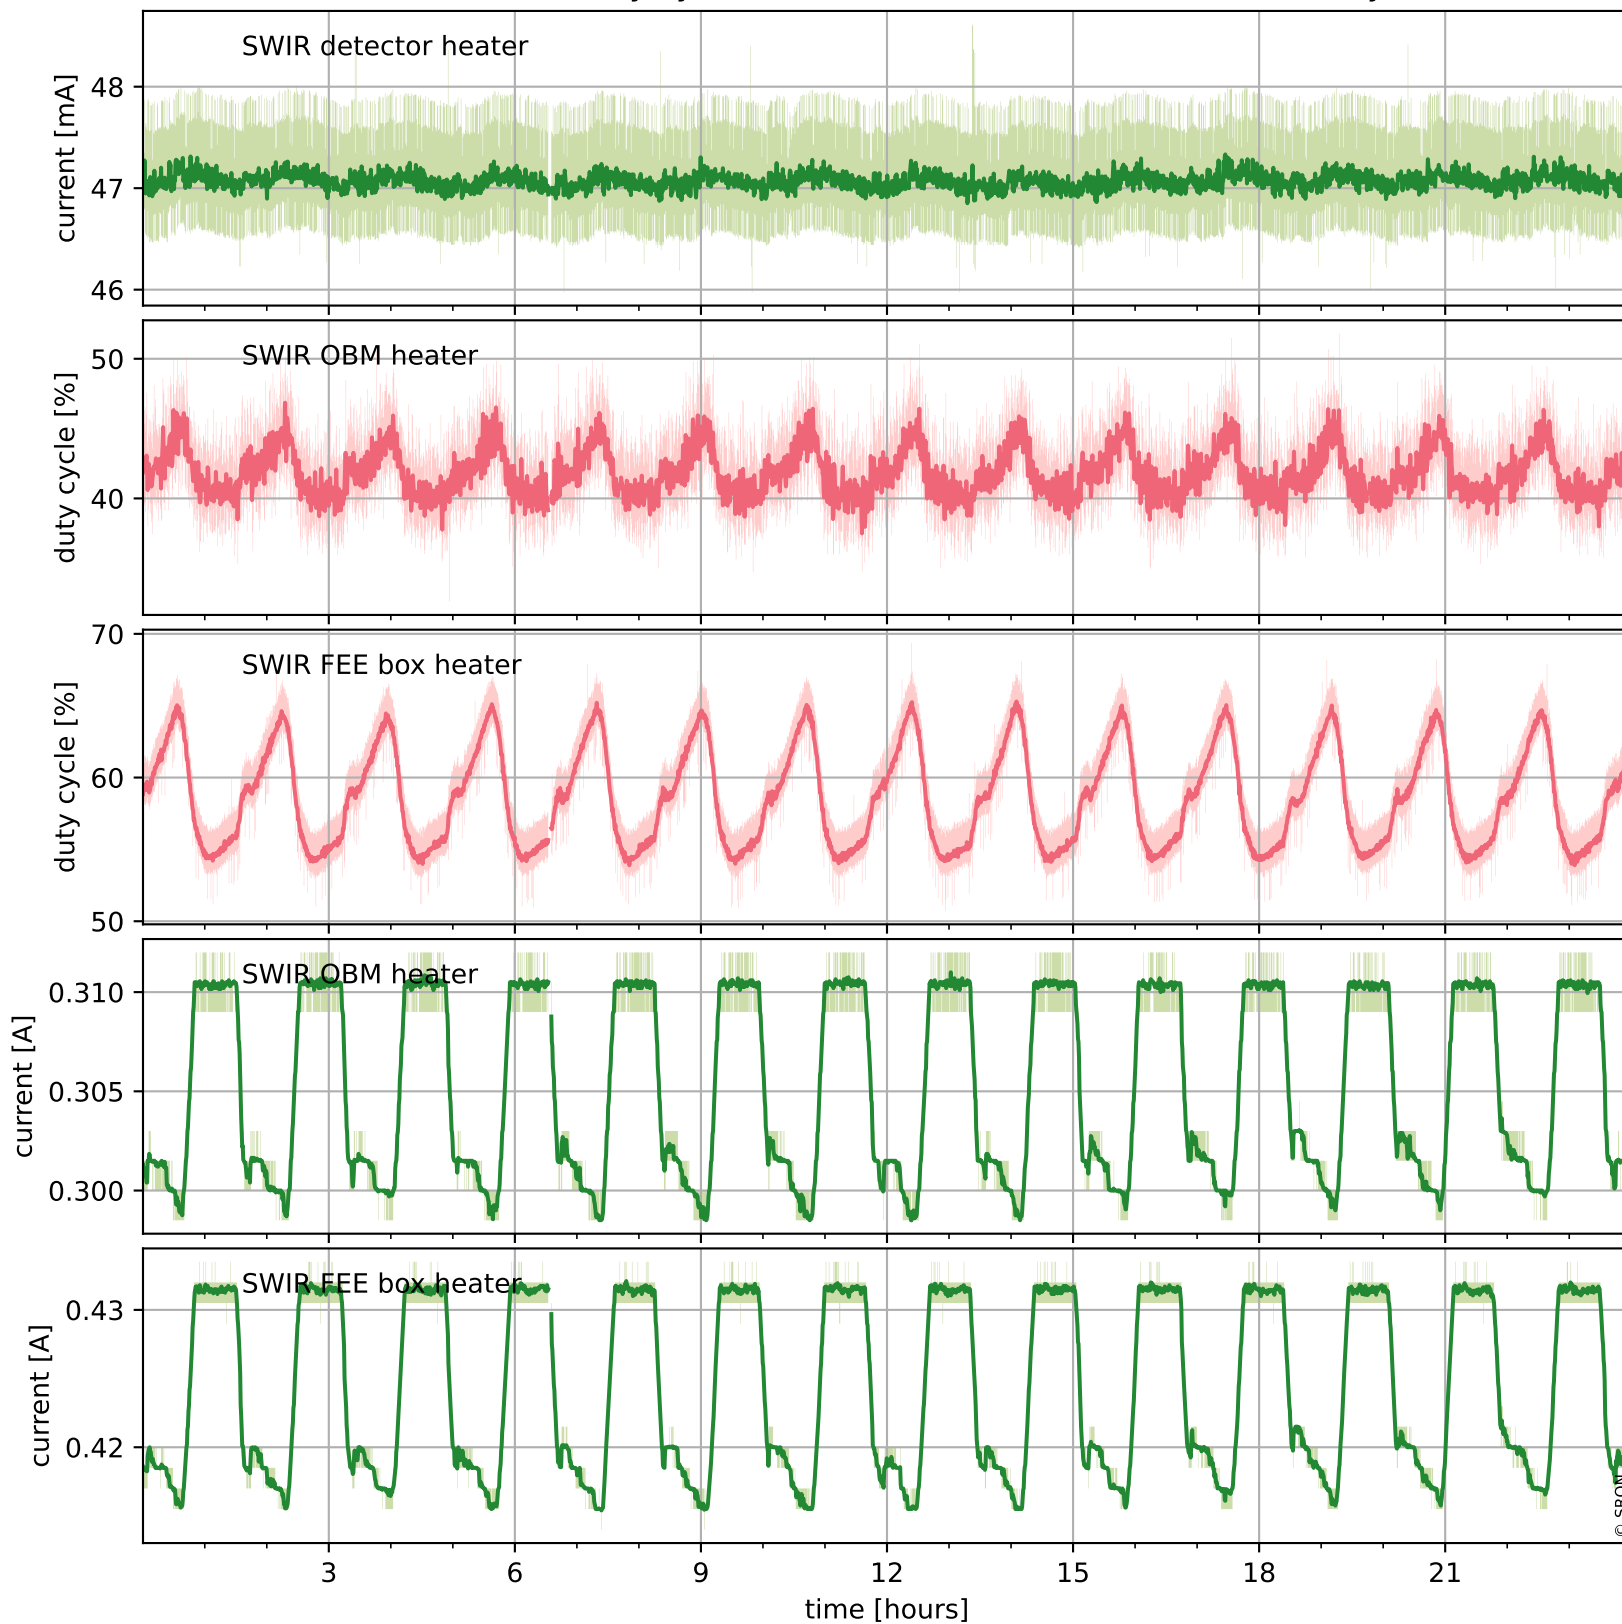

Tropomi SWIR housekeeping data

orbits: [31491, 31505]
coverage: 2023-11-11 / 2023-11-12
created: 2023-11-12T05:21:03Z

Temperature of sensors relevant for SWIR (one day)

Tropomi SWIR housekeeping data

orbits: [31021, 31505]
coverage: 2023-10-08 / 2023-11-12
created: 2023-11-12T05:21:03Z

Temperature of sensors relevant for SWIR (last month)

Tropomi SWIR housekeeping data

orbits: [31491, 31505]
coverage: 2023-11-11 / 2023-11-12
created: 2023-11-12T05:21:04Z

Current and duty cycle of 3 heaters relevant for SWIR (one day)

Tropomi SWIR housekeeping data

orbits: [31021, 31505]
coverage: 2023-10-08 / 2023-11-12
created: 2023-11-12T05:21:04Z

Current and duty cycle of 3 heaters relevant for SWIR (last month)

Tropomi SWIR housekeeping data

orbits: [31491, 31505]
coverage: 2023-11-11 / 2023-11-12
created: 2023-11-12T05:21:05Z

Temperature of sensors at the SWIR front-end electronics (one day)

Tropomi SWIR housekeeping data

orbits: [31021, 31505]
coverage: 2023-10-08 / 2023-11-12
created: 2023-11-12T05:21:05Z