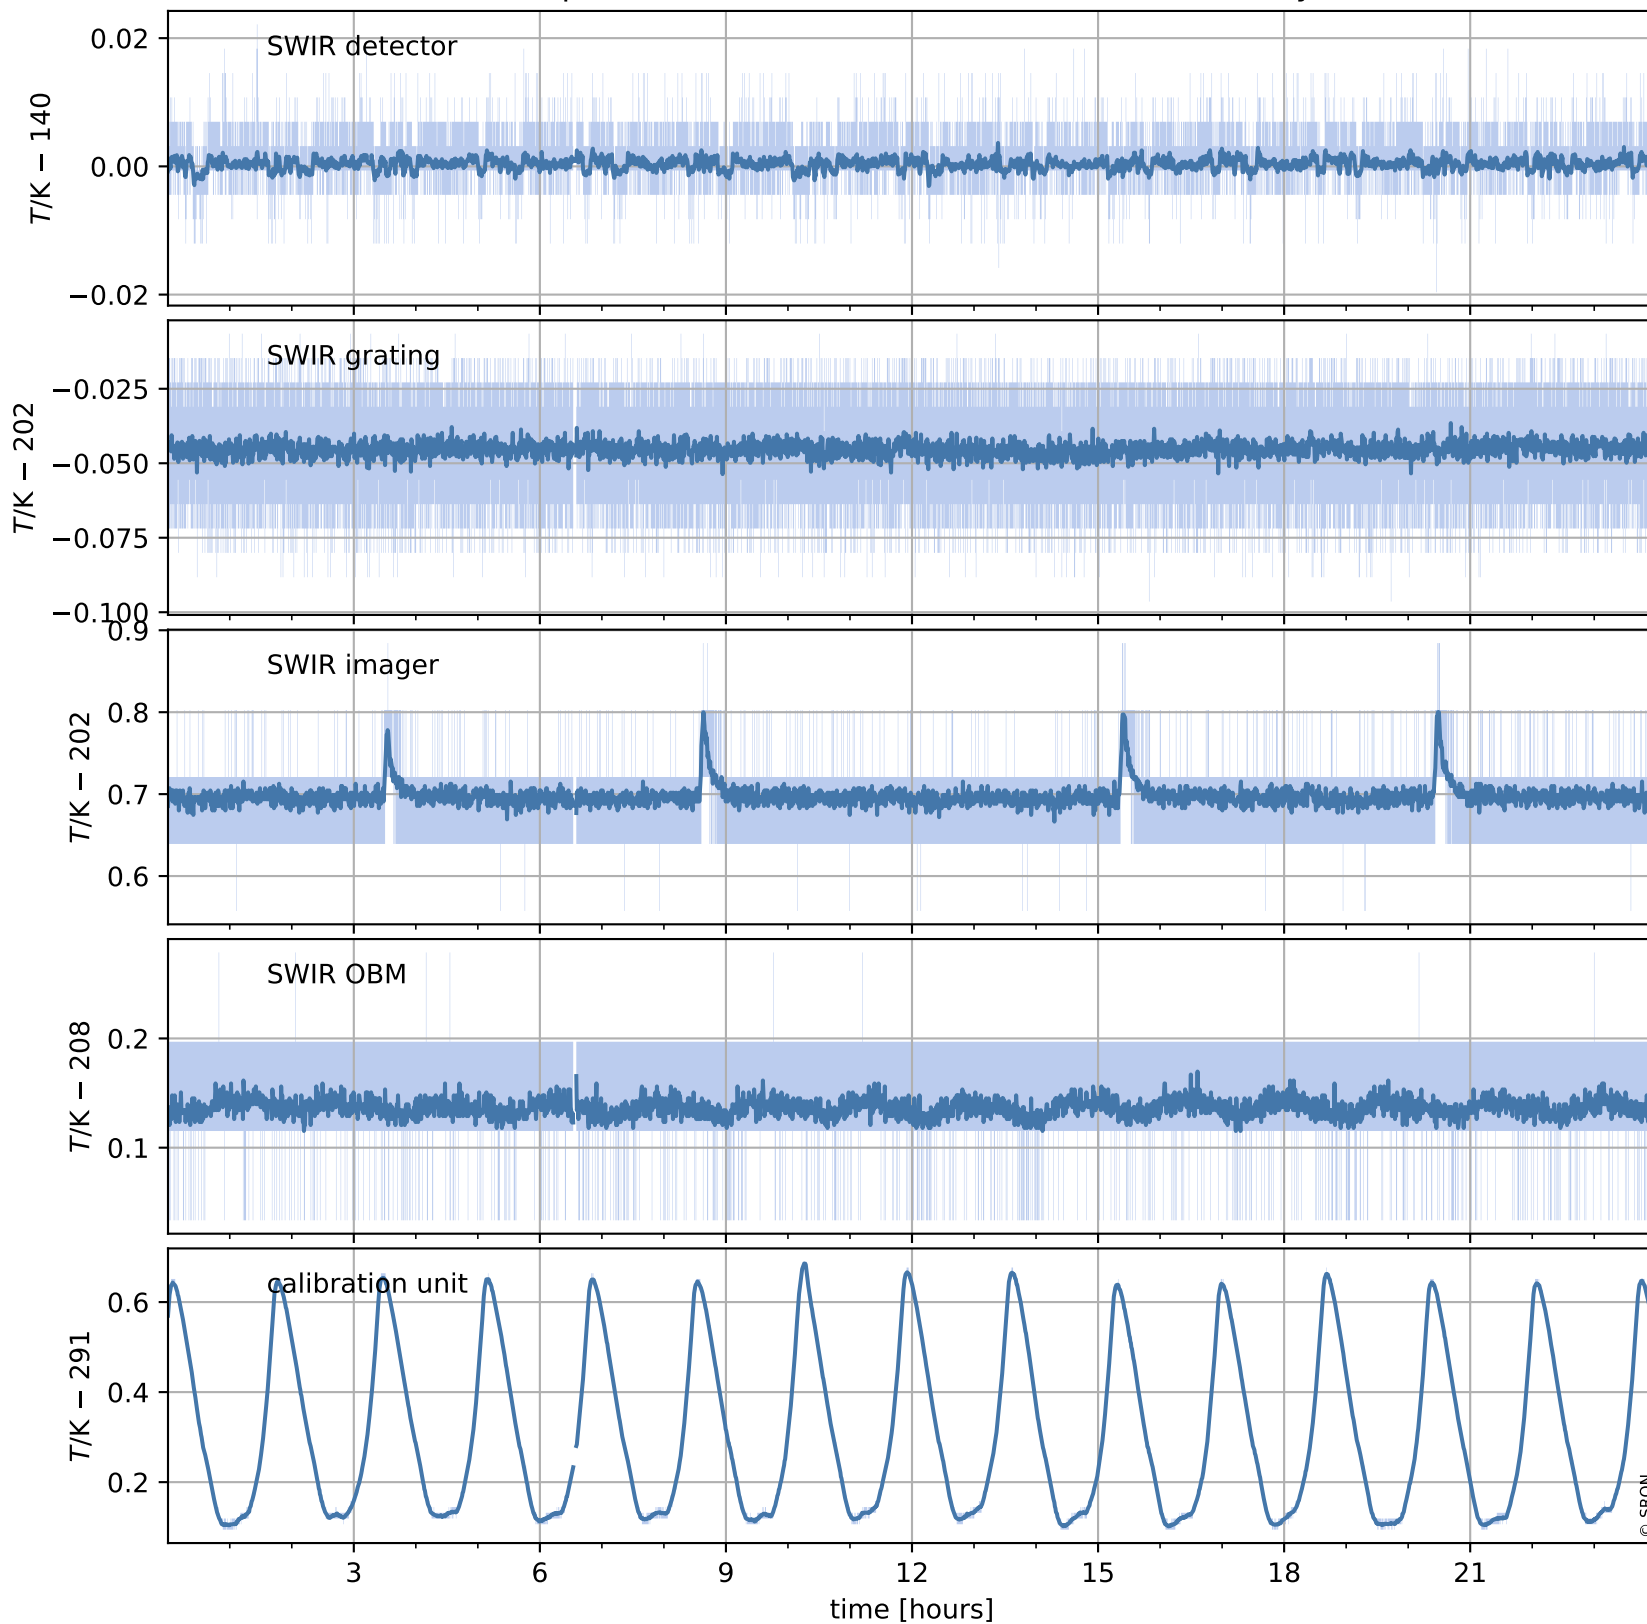

Tropomi SWIR housekeeping data

orbits: [31491, 31505]
coverage: 2023-11-11 / 2023-11-12
created: 2023-11-12T05:21:03Z

Temperature of sensors relevant for SWIR (one day)

Tropomi SWIR housekeeping data

orbits: [31021, 31505]
coverage: 2023-10-08 / 2023-11-12
created: 2023-11-12T05:21:03Z

Temperature of sensors relevant for SWIR (last month)

Tropomi SWIR housekeeping data

orbits: [31491, 31505]
coverage: 2023-11-11 / 2023-11-12
created: 2023-11-12T05:21:04Z

Current and duty cycle of 3 heaters relevant for SWIR (one day)

Tropomi SWIR housekeeping data

orbits: [31021, 31505]
coverage: 2023-10-08 / 2023-11-12
created: 2023-11-12T05:21:04Z

Current and duty cycle of 3 heaters relevant for SWIR (last month)

Tropomi SWIR housekeeping data