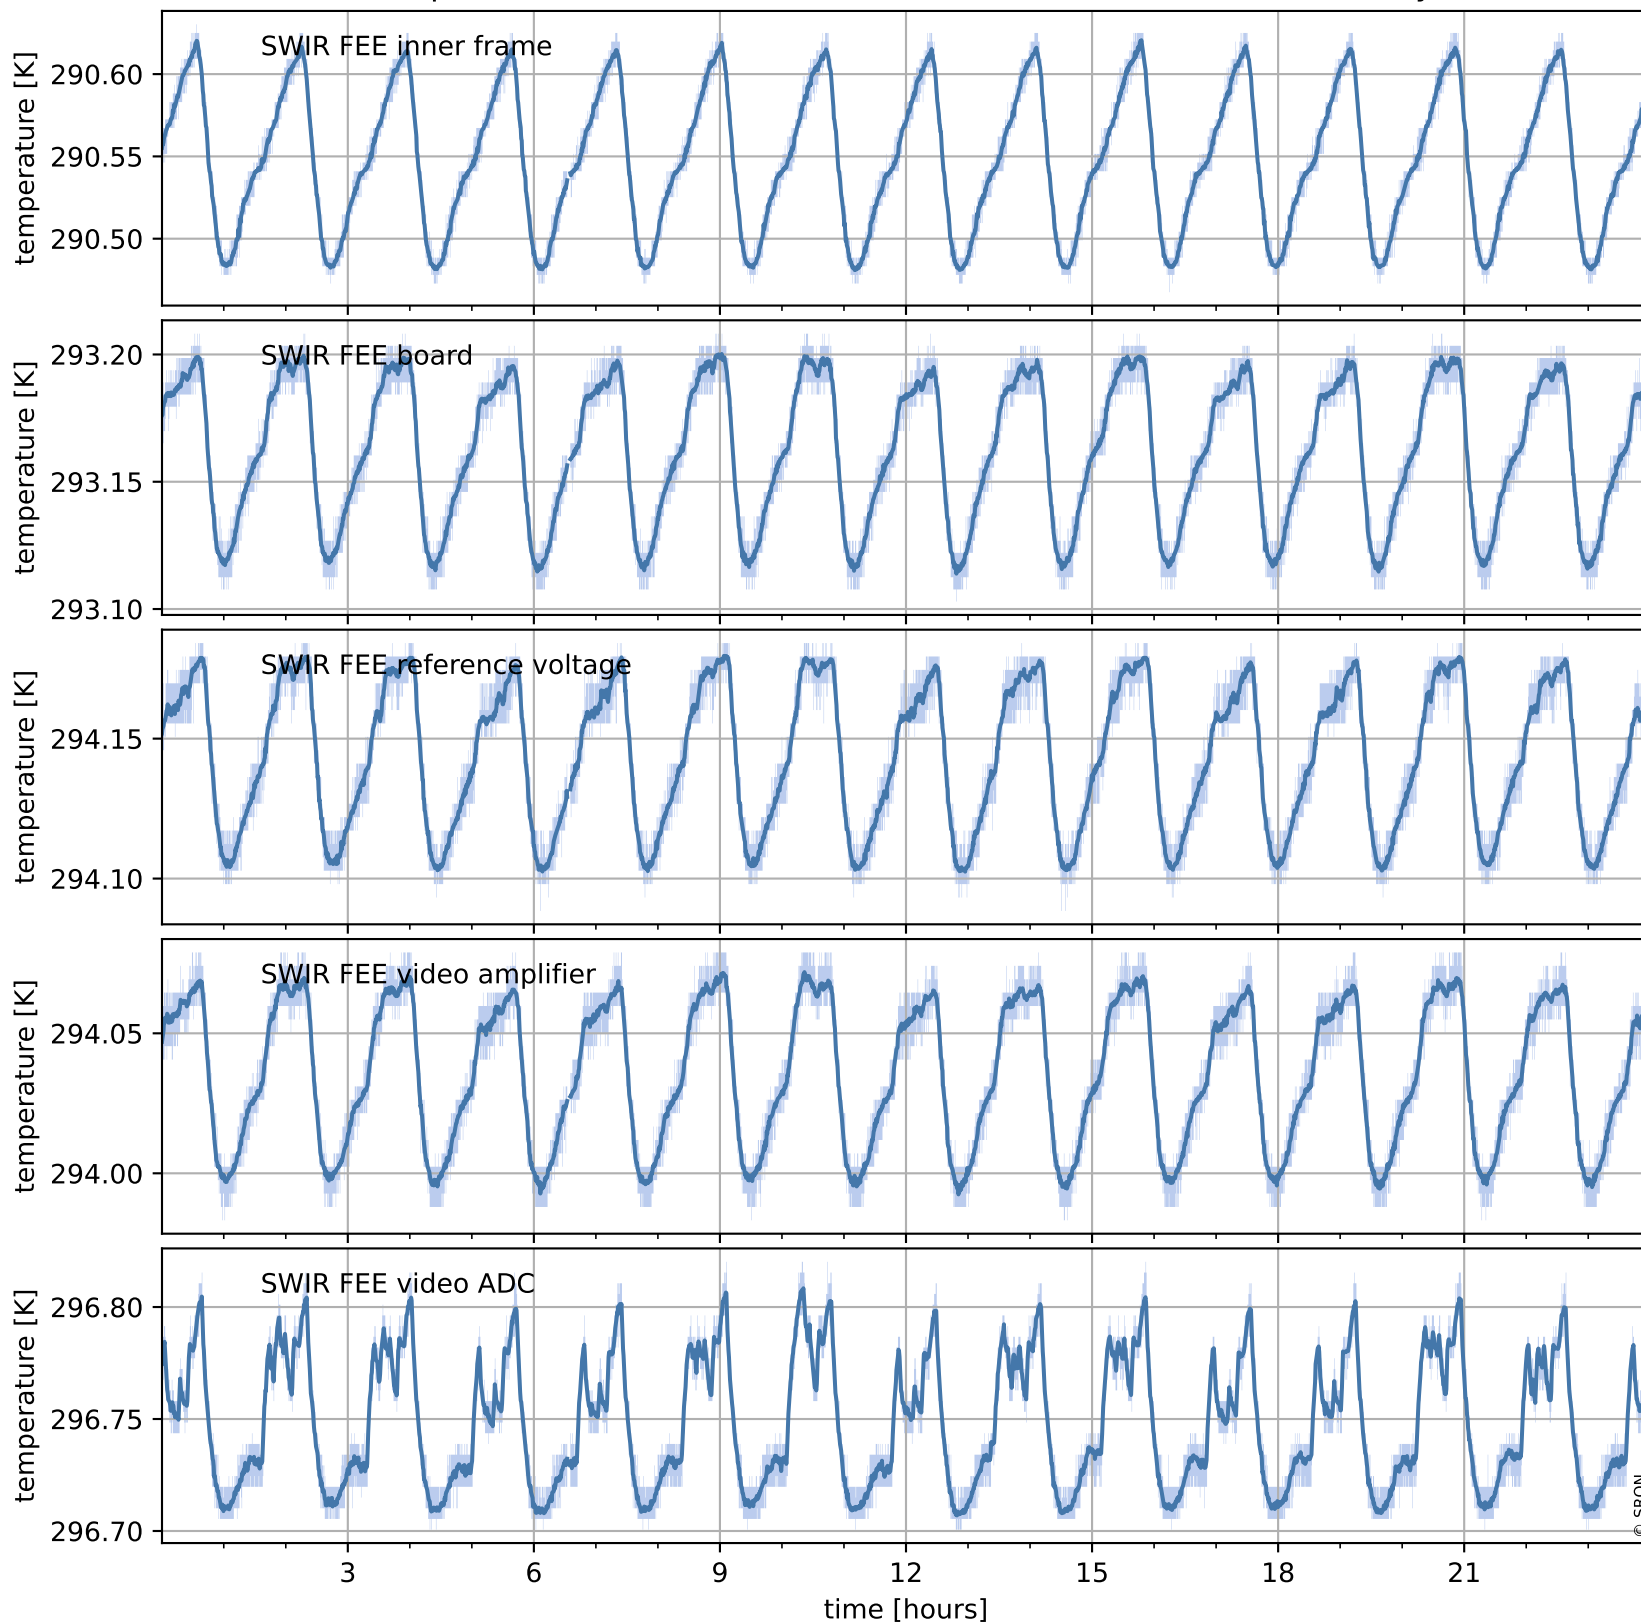

Tropomi SWIR housekeeping data

orbits: [31491, 31505]
coverage: 2023-11-11 / 2023-11-12
created: 2023-11-12T05:21:03Z

Temperature of sensors relevant for SWIR (one day)

Tropomi SWIR housekeeping data

orbits: [31021, 31505]
coverage: 2023-10-08 / 2023-11-12
created: 2023-11-12T05:21:03Z

Temperature of sensors relevant for SWIR (last month)

Tropomi SWIR housekeeping data

orbits: [31491, 31505]
coverage: 2023-11-11 / 2023-11-12
created: 2023-11-12T05:21:04Z

Current and duty cycle of 3 heaters relevant for SWIR (one day)

Tropomi SWIR housekeeping data

orbits: [31021, 31505]
coverage: 2023-10-08 / 2023-11-12
created: 2023-11-12T05:21:04Z

Current and duty cycle of 3 heaters relevant for SWIR (last month)

Tropomi SWIR housekeeping data

orbits: [31491, 31505]
coverage: 2023-11-11 / 2023-11-12
created: 2023-11-12T05:21:05Z

Temperature of sensors at the SWIR front-end electronics (one day)

Tropomi SWIR housekeeping data

orbits: [31021, 31505]
coverage: 2023-10-08 / 2023-11-12
created: 2023-11-12T05:21:05Z