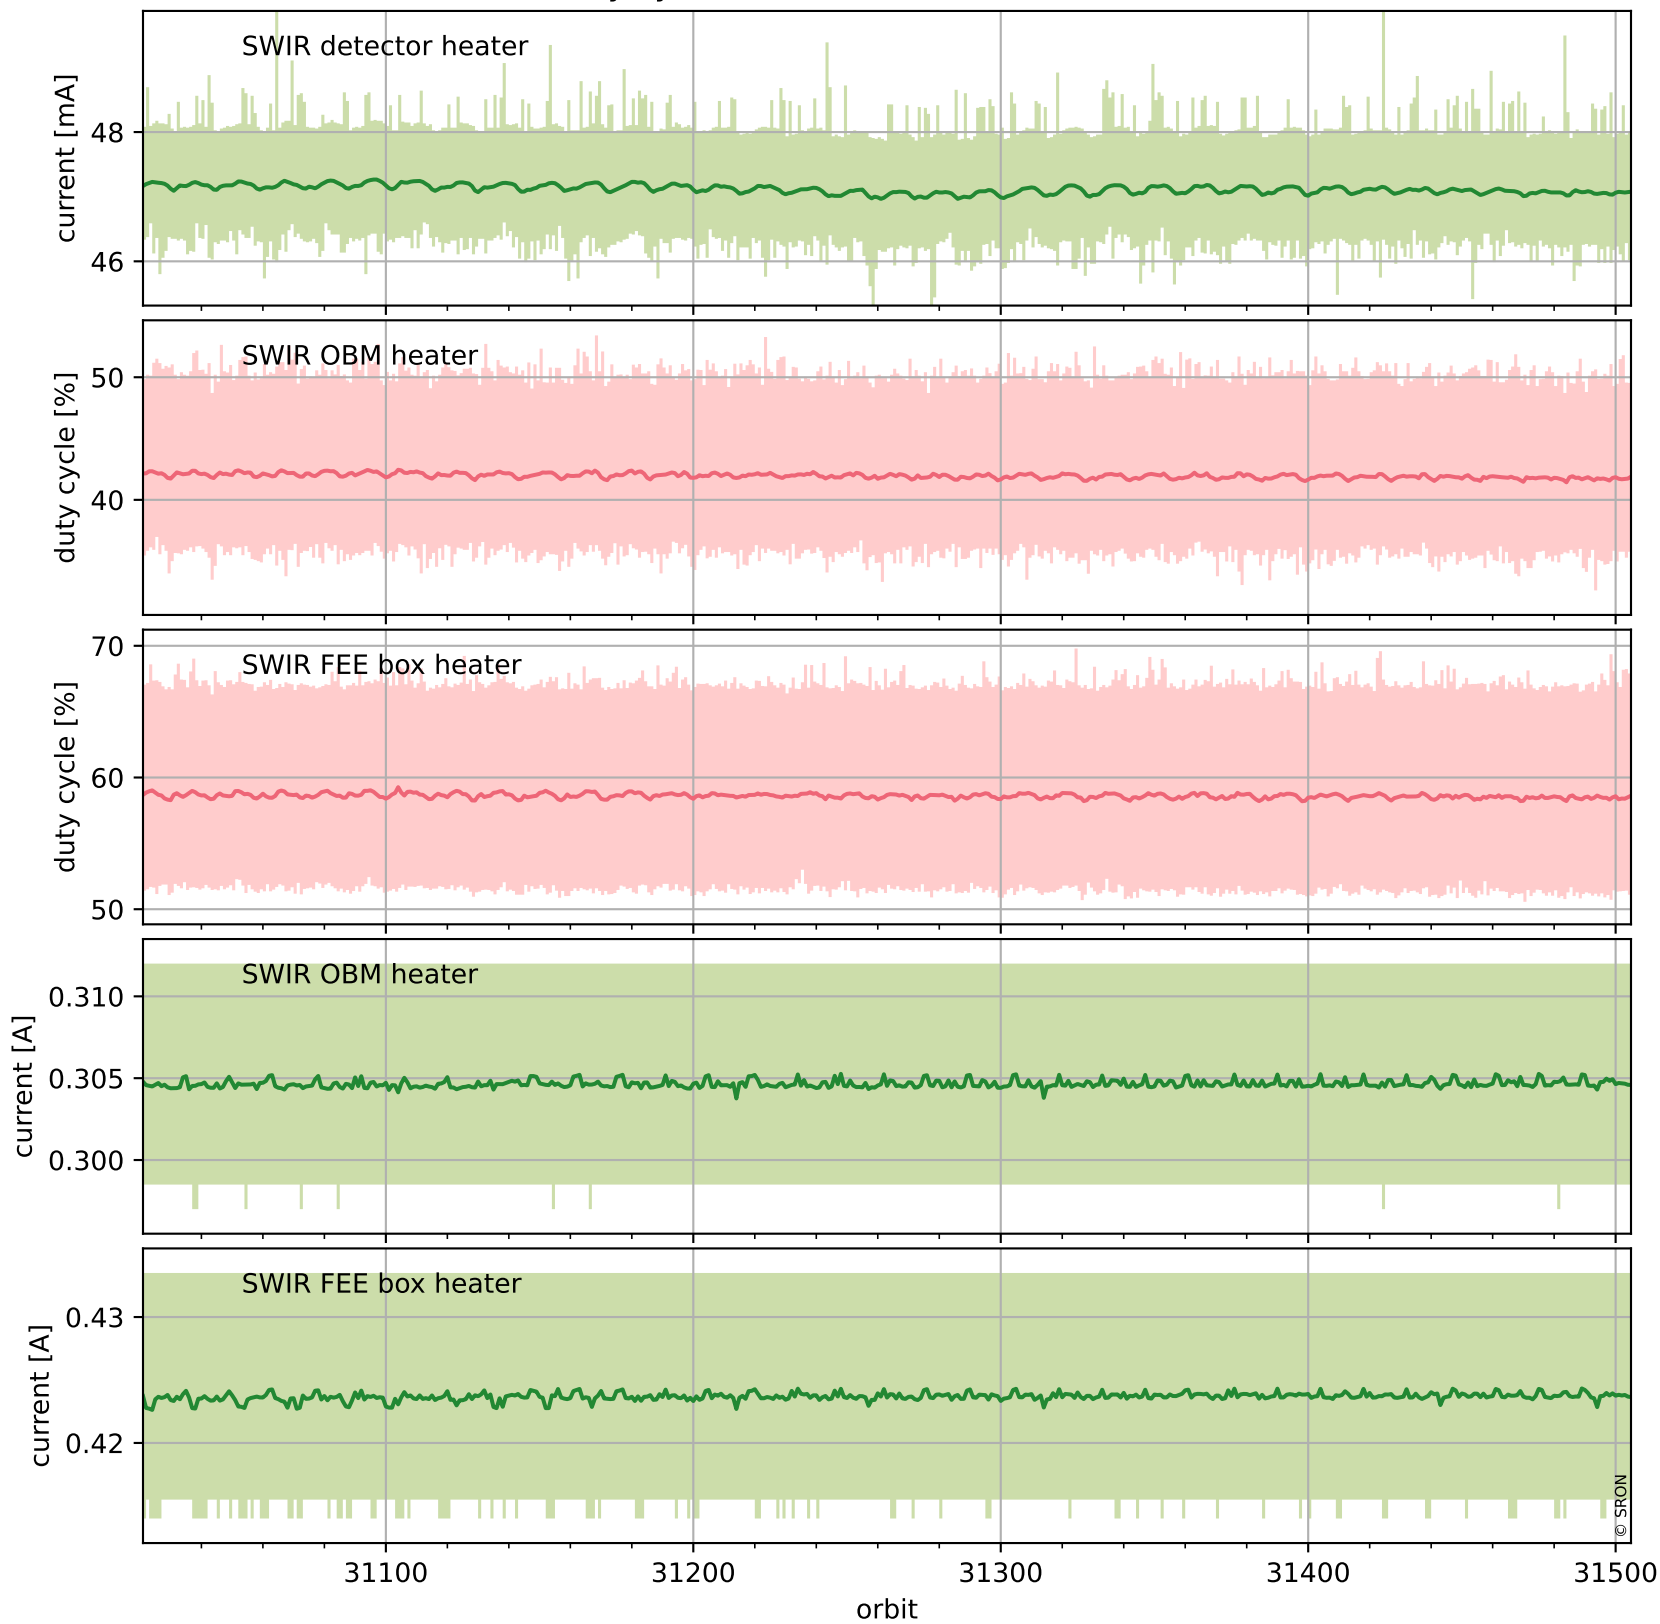

Tropomi SWIR housekeeping data

orbits: [31491, 31505]
coverage: 2023-11-11 / 2023-11-12
created: 2023-11-12T05:21:03Z

Temperature of sensors relevant for SWIR (one day)

Tropomi SWIR housekeeping data

orbits: [31021, 31505]
coverage: 2023-10-08 / 2023-11-12
created: 2023-11-12T05:21:03Z

Temperature of sensors relevant for SWIR (last month)

Tropomi SWIR housekeeping data

orbits: [31491, 31505]
coverage: 2023-11-11 / 2023-11-12
created: 2023-11-12T05:21:04Z

Current and duty cycle of 3 heaters relevant for SWIR (one day)

Tropomi SWIR housekeeping data

orbits: [31021, 31505]
coverage: 2023-10-08 / 2023-11-12
created: 2023-11-12T05:21:04Z

Current and duty cycle of 3 heaters relevant for SWIR (last month)

Tropomi SWIR housekeeping data

orbits: [31491, 31505]
coverage: 2023-11-11 / 2023-11-12
created: 2023-11-12T05:21:05Z

Temperature of sensors at the SWIR front-end electronics (one day)

Tropomi SWIR housekeeping data

orbits: [31021, 31505]
coverage: 2023-10-08 / 2023-11-12
created: 2023-11-12T05:21:05Z