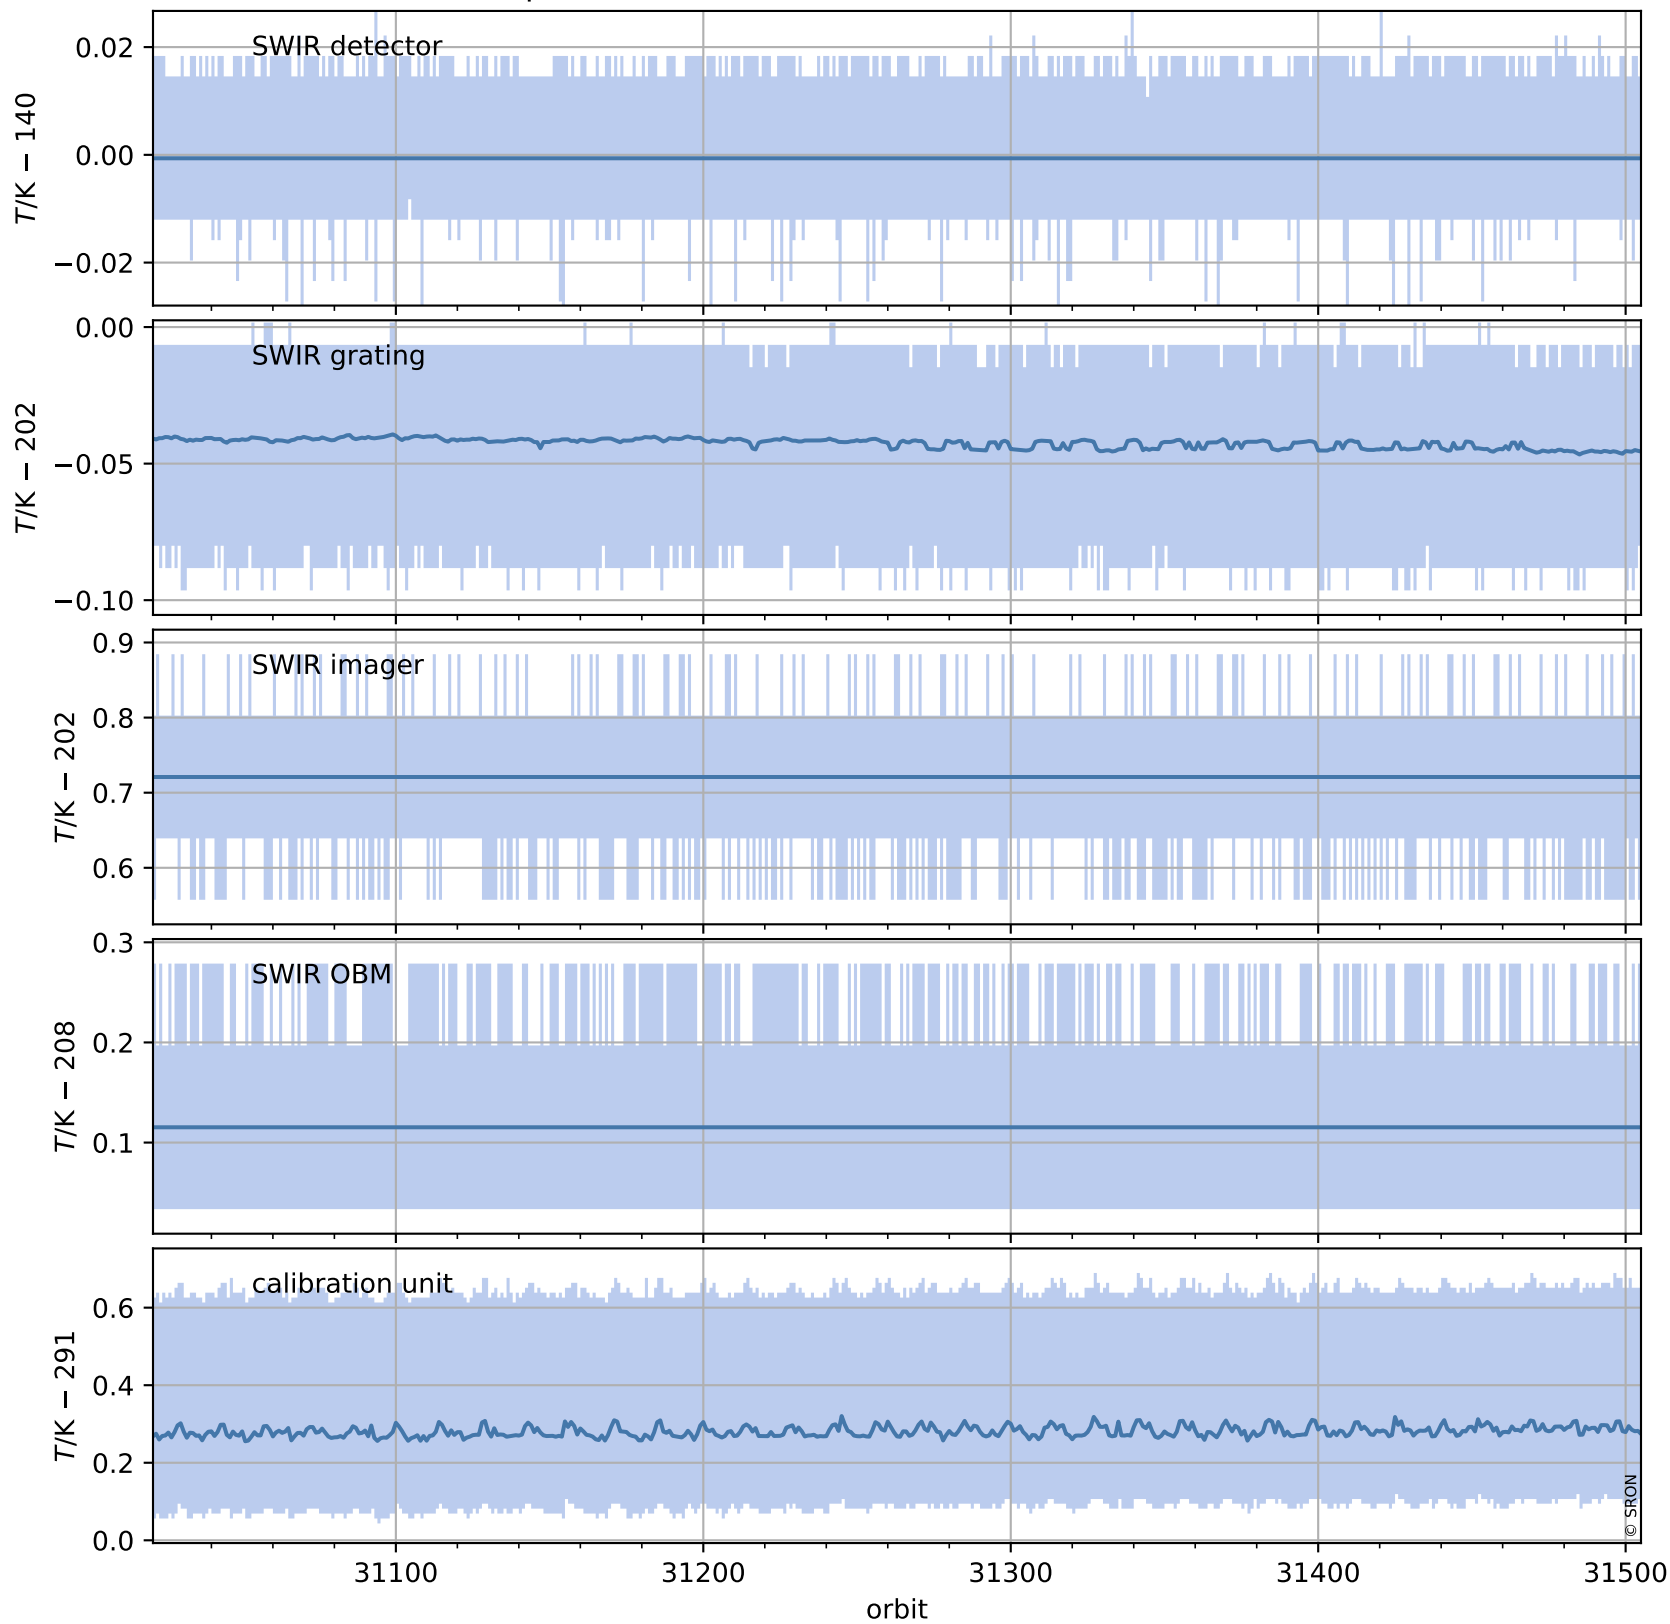

Tropomi SWIR housekeeping data

orbits: [31491, 31505]
coverage: 2023-11-11 / 2023-11-12
created: 2023-11-12T05:21:03Z

Temperature of sensors relevant for SWIR (one day)

Tropomi SWIR housekeeping data

orbits: [31021, 31505]
coverage: 2023-10-08 / 2023-11-12
created: 2023-11-12T05:21:03Z

Temperature of sensors relevant for SWIR (last month)

Tropomi SWIR housekeeping data

orbits: [31491, 31505]
coverage: 2023-11-11 / 2023-11-12
created: 2023-11-12T05:21:04Z

Current and duty cycle of 3 heaters relevant for SWIR (one day)

Tropomi SWIR housekeeping data

orbits: [31021, 31505]
coverage: 2023-10-08 / 2023-11-12
created: 2023-11-12T05:21:04Z

Current and duty cycle of 3 heaters relevant for SWIR (last month)

Tropomi SWIR housekeeping data

orbits: [31491, 31505]
coverage: 2023-11-11 / 2023-11-12
created: 2023-11-12T05:21:05Z

Temperature of sensors at the SWIR front-end electronics (one day)

Tropomi SWIR housekeeping data

orbits: [31021, 31505]
coverage: 2023-10-08 / 2023-11-12
created: 2023-11-12T05:21:05Z