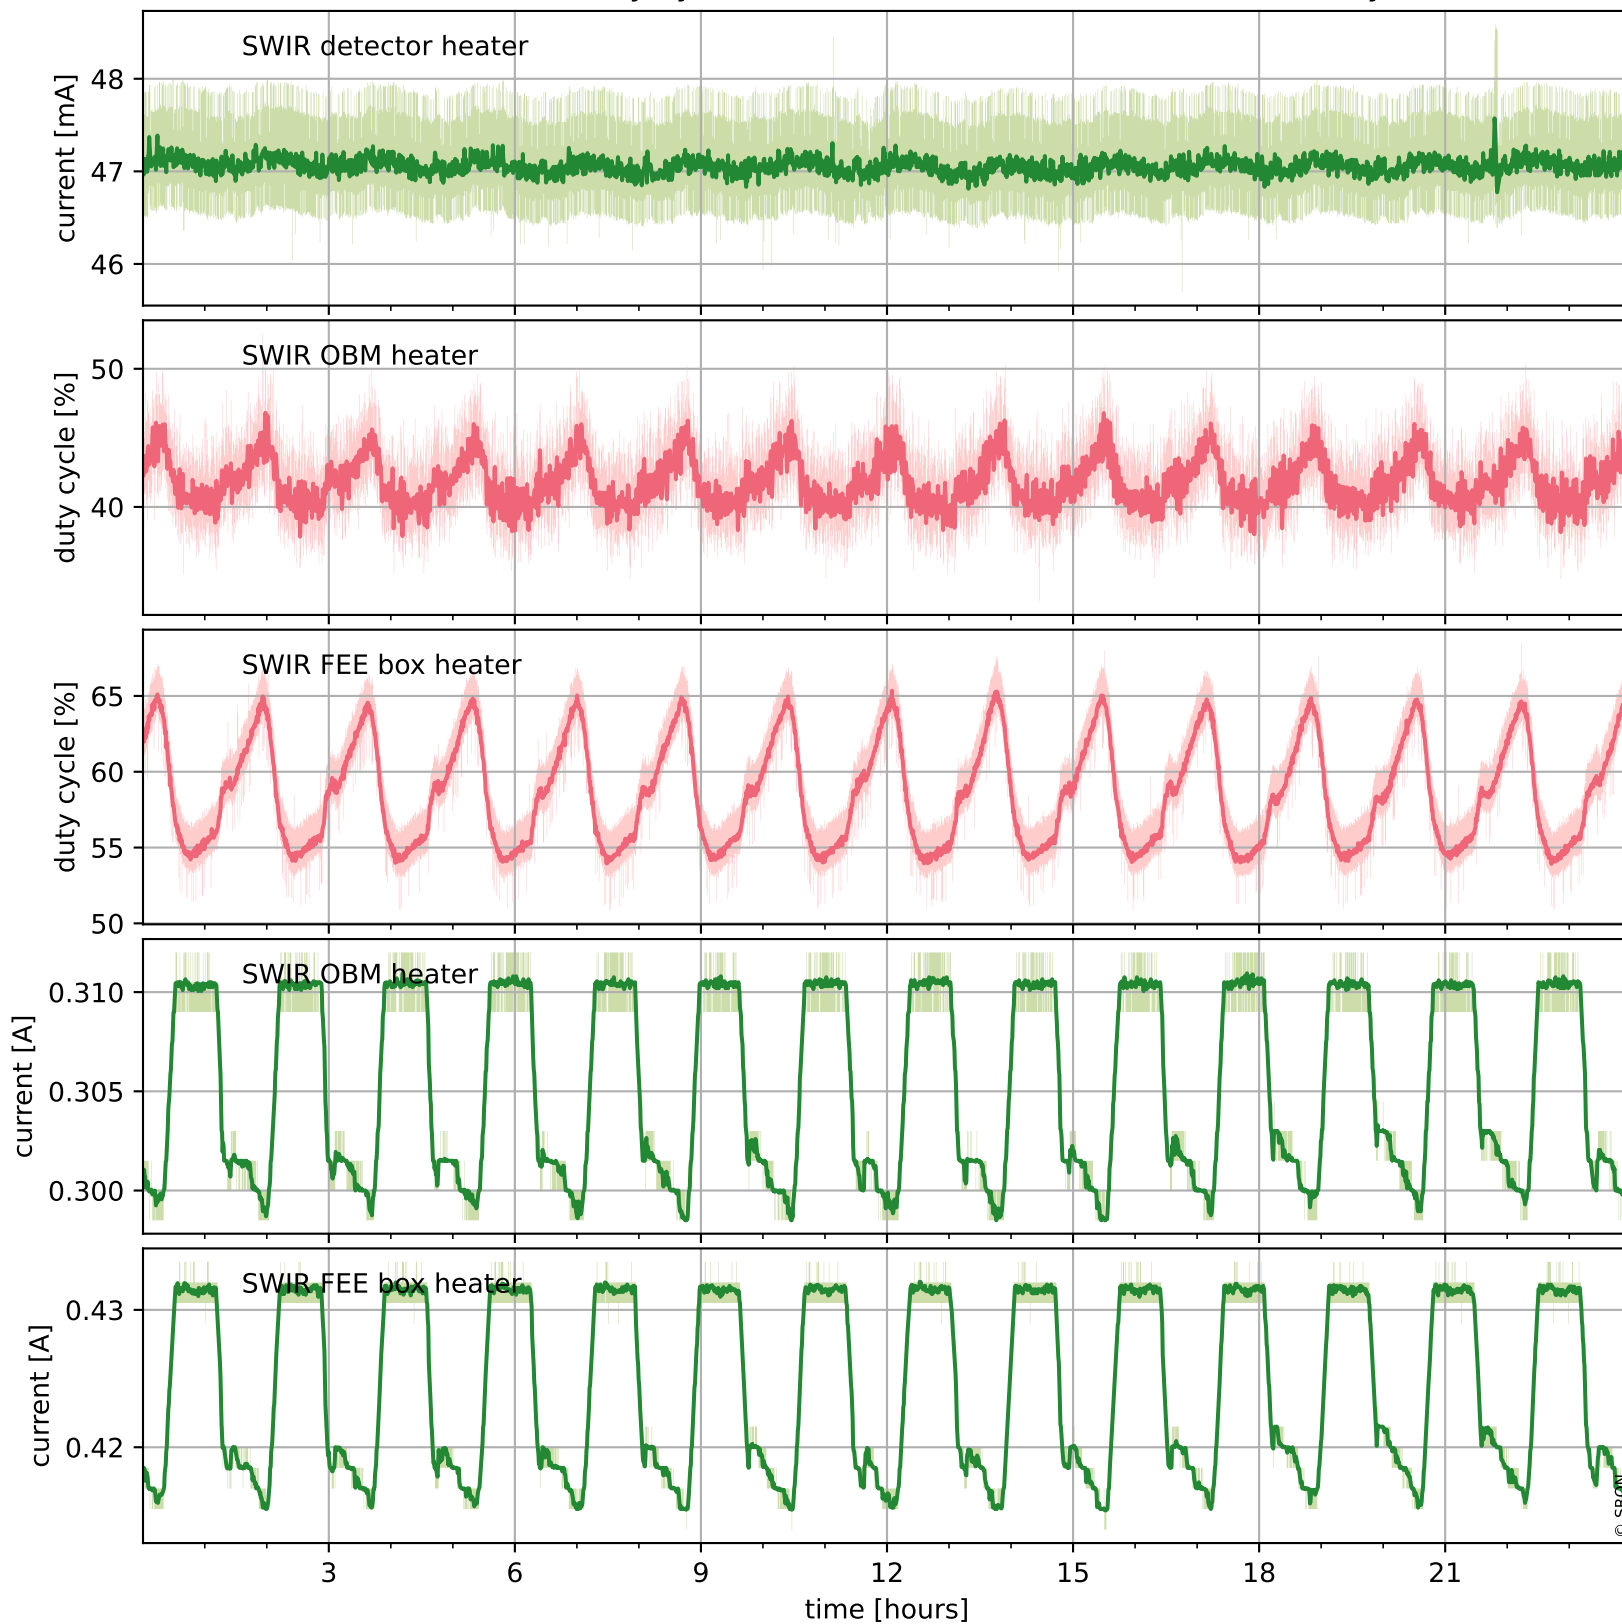

Tropomi SWIR housekeeping data

orbits: [31506, 31519]
coverage: 2023-11-12 / 2023-11-13
created: 2023-11-13T05:21:03Z

Temperature of sensors relevant for SWIR (one day)

Tropomi SWIR housekeeping data

orbits: [31035, 31519]
coverage: 2023-10-09 / 2023-11-13
created: 2023-11-13T05:21:04Z

Temperature of sensors relevant for SWIR (last month)

Tropomi SWIR housekeeping data

orbits: [31506, 31519]
coverage: 2023-11-12 / 2023-11-13
created: 2023-11-13T05:21:04Z

Current and duty cycle of 3 heaters relevant for SWIR (one day)

Tropomi SWIR housekeeping data

orbits: [31035, 31519]
coverage: 2023-10-09 / 2023-11-13
created: 2023-11-13T05:21:04Z

Current and duty cycle of 3 heaters relevant for SWIR (last month)

Tropomi SWIR housekeeping data