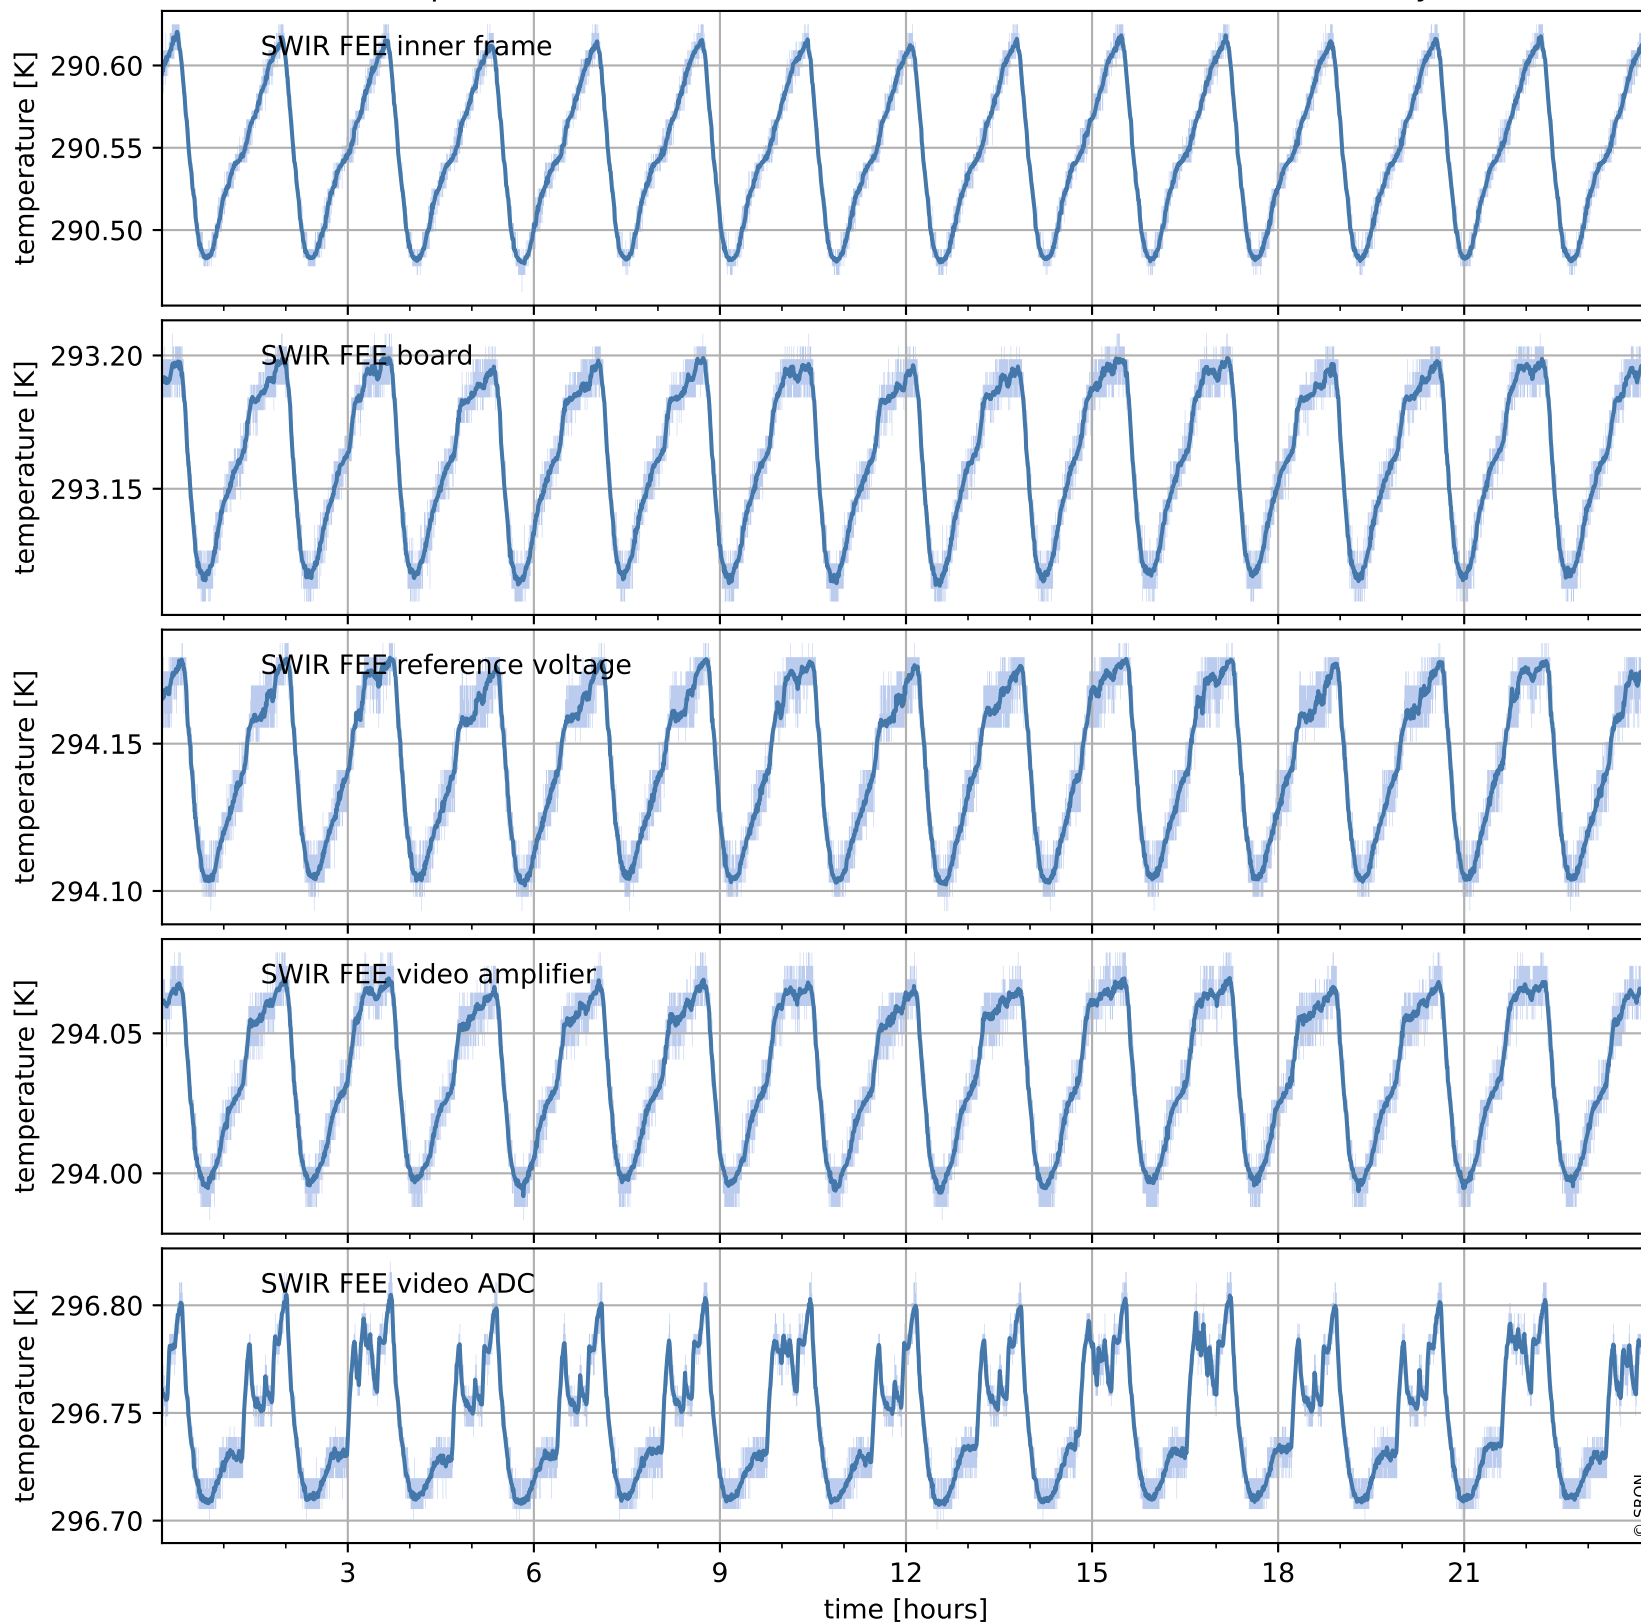

Tropomi SWIR housekeeping data

orbits: [31506, 31519]
coverage: 2023-11-12 / 2023-11-13
created: 2023-11-13T05:21:03Z

Temperature of sensors relevant for SWIR (one day)

Tropomi SWIR housekeeping data

orbits: [31035, 31519]
coverage: 2023-10-09 / 2023-11-13
created: 2023-11-13T05:21:04Z

Temperature of sensors relevant for SWIR (last month)

Tropomi SWIR housekeeping data

orbits: [31506, 31519]
coverage: 2023-11-12 / 2023-11-13
created: 2023-11-13T05:21:04Z

Current and duty cycle of 3 heaters relevant for SWIR (one day)

Tropomi SWIR housekeeping data

orbits: [31035, 31519]
coverage: 2023-10-09 / 2023-11-13
created: 2023-11-13T05:21:04Z

Current and duty cycle of 3 heaters relevant for SWIR (last month)

Tropomi SWIR housekeeping data

orbits: [31506, 31519]
coverage: 2023-11-12 / 2023-11-13
created: 2023-11-13T05:21:05Z

Temperature of sensors at the SWIR front-end electronics (one day)

Tropomi SWIR housekeeping data

orbits: [31035, 31519]
coverage: 2023-10-09 / 2023-11-13
created: 2023-11-13T05:21:05Z