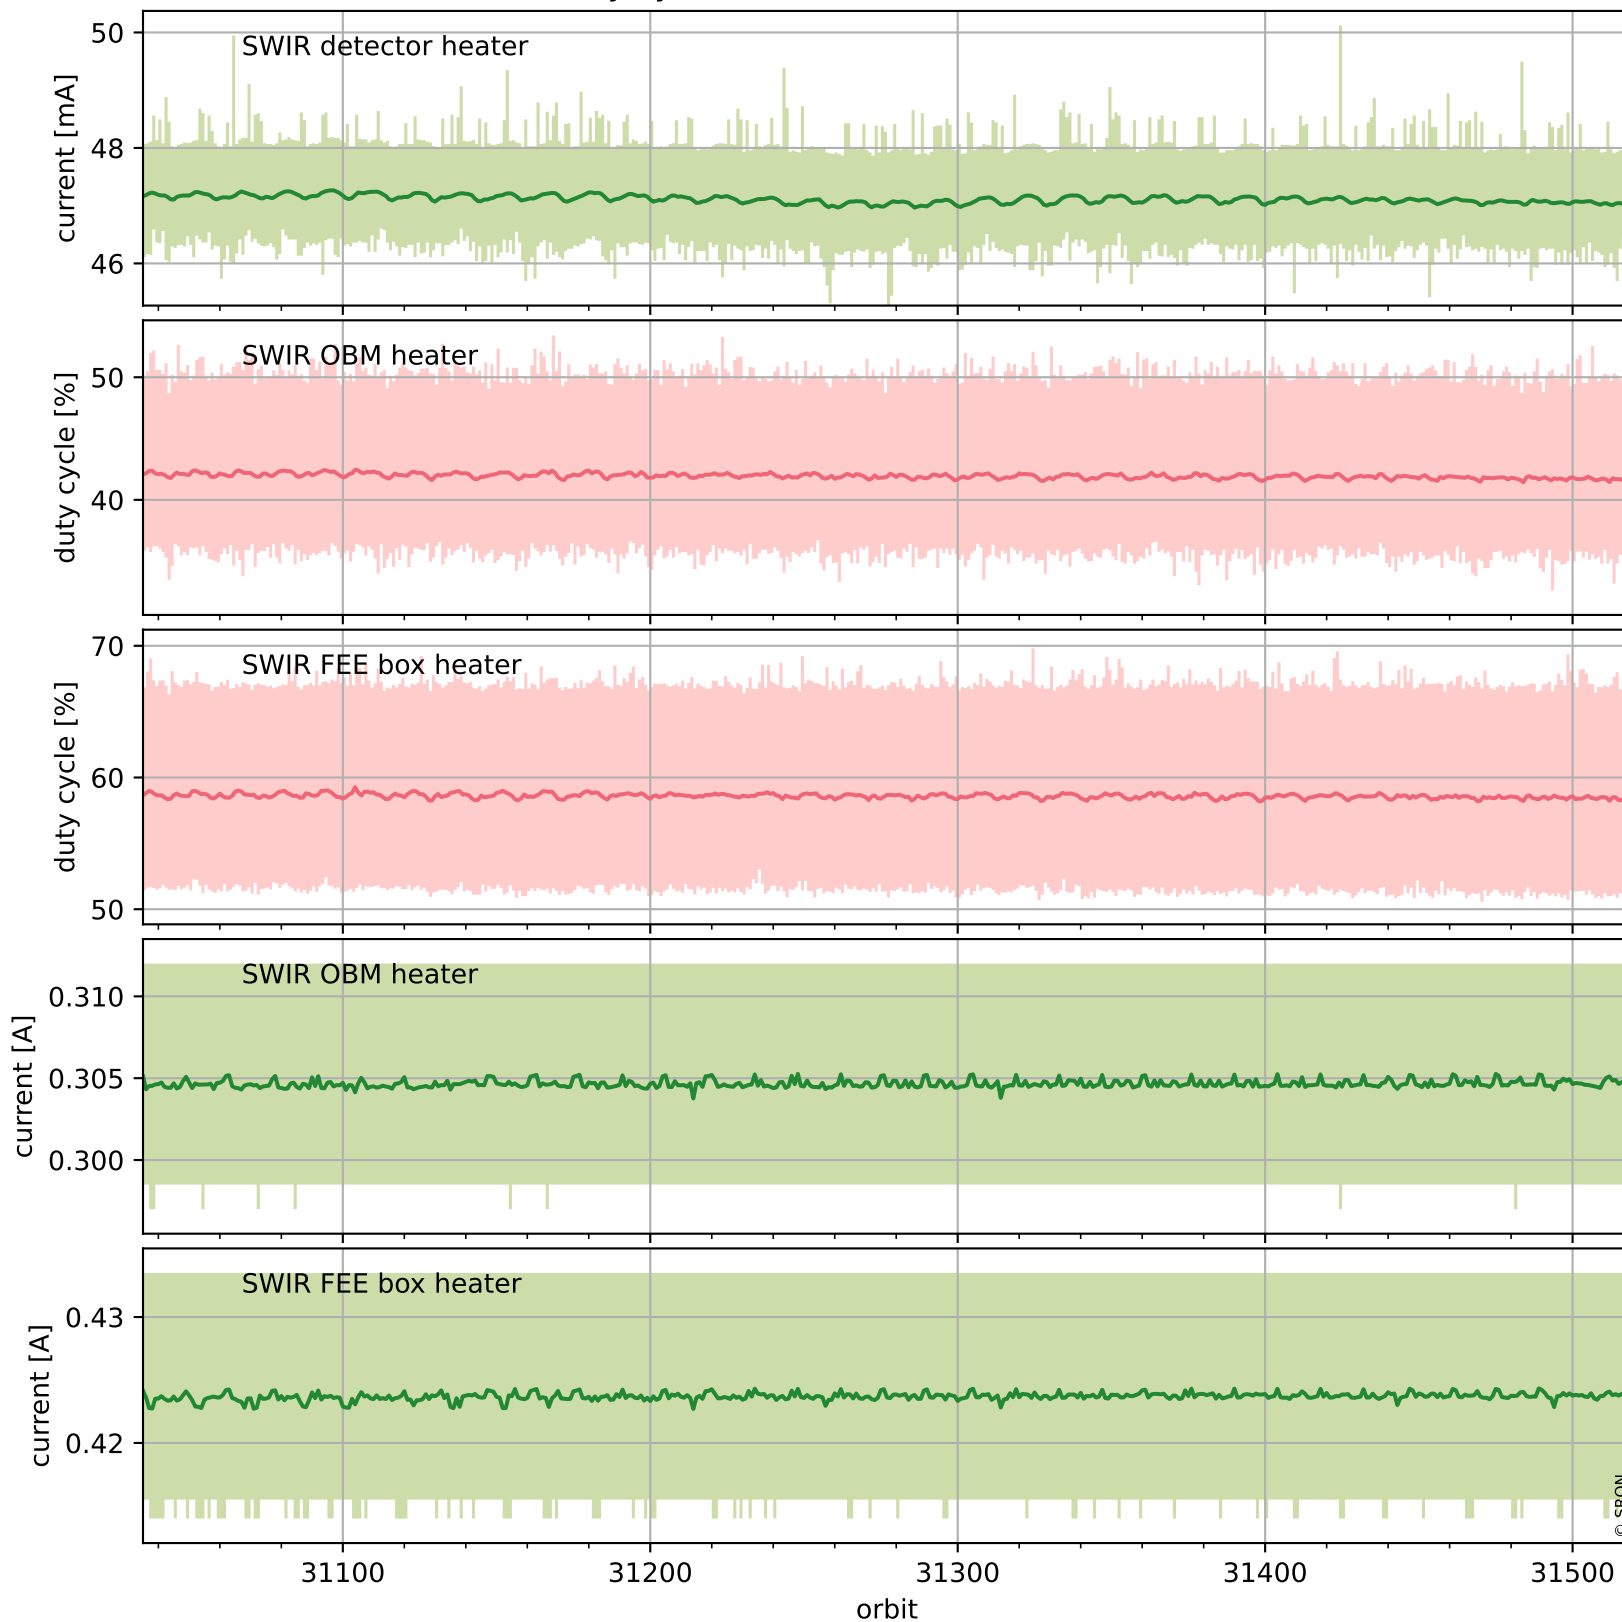

Tropomi SWIR housekeeping data

orbits: [31506, 31519]
coverage: 2023-11-12 / 2023-11-13
created: 2023-11-13T05:21:03Z

Temperature of sensors relevant for SWIR (one day)

Tropomi SWIR housekeeping data

orbits: [31035, 31519]
coverage: 2023-10-09 / 2023-11-13
created: 2023-11-13T05:21:04Z

Temperature of sensors relevant for SWIR (last month)

Tropomi SWIR housekeeping data

orbits: [31506, 31519]
coverage: 2023-11-12 / 2023-11-13
created: 2023-11-13T05:21:04Z

Current and duty cycle of 3 heaters relevant for SWIR (one day)

Tropomi SWIR housekeeping data

orbits: [31035, 31519]
coverage: 2023-10-09 / 2023-11-13
created: 2023-11-13T05:21:04Z

Current and duty cycle of 3 heaters relevant for SWIR (last month)

Tropomi SWIR housekeeping data

orbits: [31506, 31519]
coverage: 2023-11-12 / 2023-11-13
created: 2023-11-13T05:21:05Z

Temperature of sensors at the SWIR front-end electronics (one day)

Tropomi SWIR housekeeping data

orbits: [31035, 31519]
coverage: 2023-10-09 / 2023-11-13
created: 2023-11-13T05:21:05Z