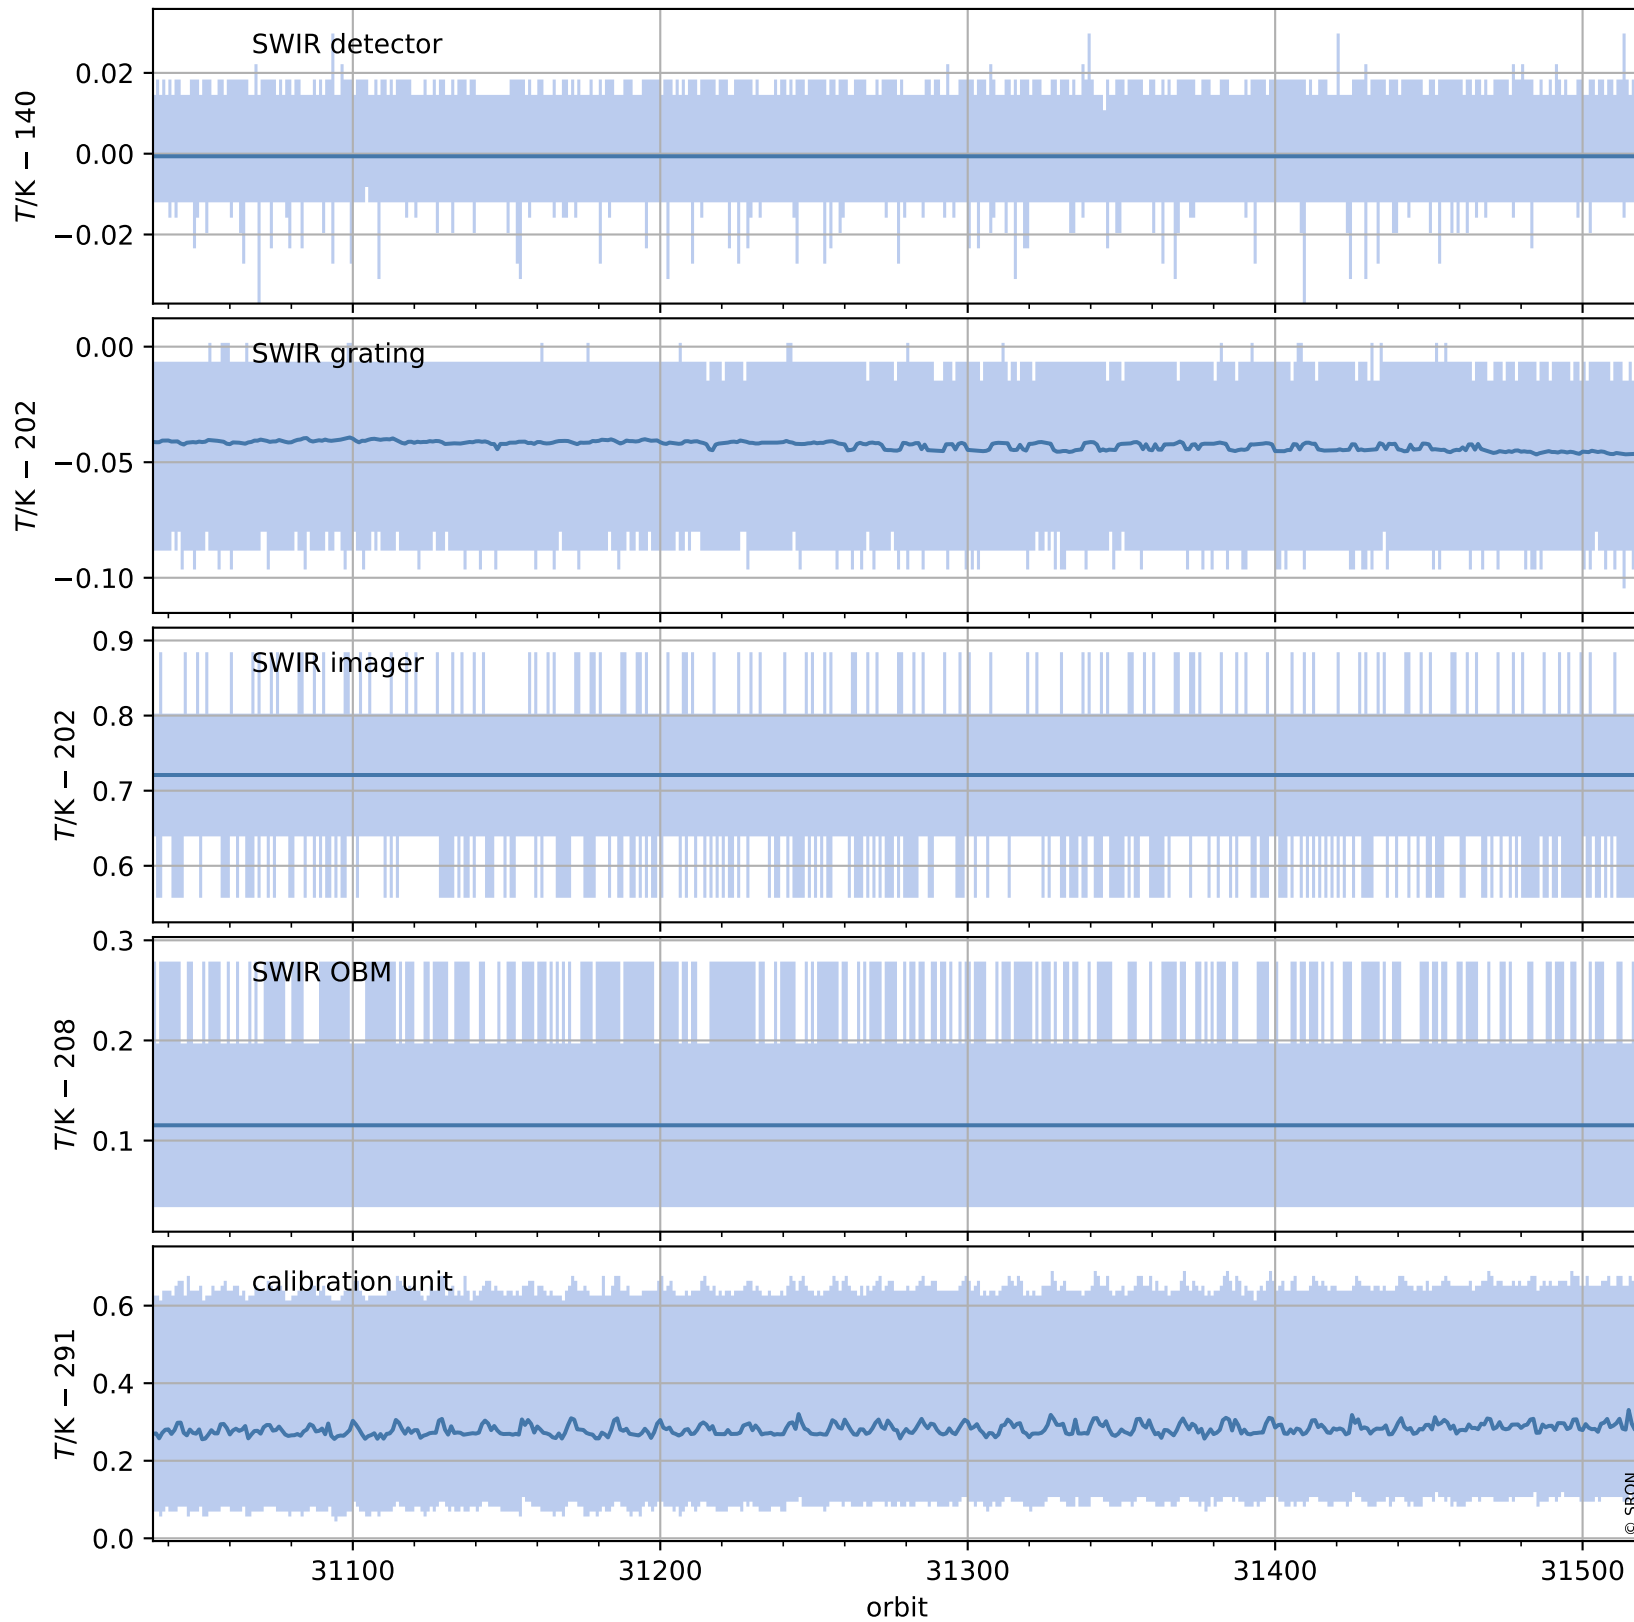

Tropomi SWIR housekeeping data

orbits: [31506, 31519]
coverage: 2023-11-12 / 2023-11-13
created: 2023-11-13T05:21:03Z

Temperature of sensors relevant for SWIR (one day)

Tropomi SWIR housekeeping data

orbits: [31035, 31519]
coverage: 2023-10-09 / 2023-11-13
created: 2023-11-13T05:21:04Z

Temperature of sensors relevant for SWIR (last month)

Tropomi SWIR housekeeping data

orbits: [31506, 31519]
coverage: 2023-11-12 / 2023-11-13
created: 2023-11-13T05:21:04Z

Current and duty cycle of 3 heaters relevant for SWIR (one day)

Tropomi SWIR housekeeping data

orbits: [31035, 31519]
coverage: 2023-10-09 / 2023-11-13
created: 2023-11-13T05:21:04Z

Current and duty cycle of 3 heaters relevant for SWIR (last month)

Tropomi SWIR housekeeping data

orbits: [31506, 31519]
coverage: 2023-11-12 / 2023-11-13
created: 2023-11-13T05:21:05Z

Temperature of sensors at the SWIR front-end electronics (one day)

Tropomi SWIR housekeeping data

orbits: [31035, 31519]
coverage: 2023-10-09 / 2023-11-13
created: 2023-11-13T05:21:05Z