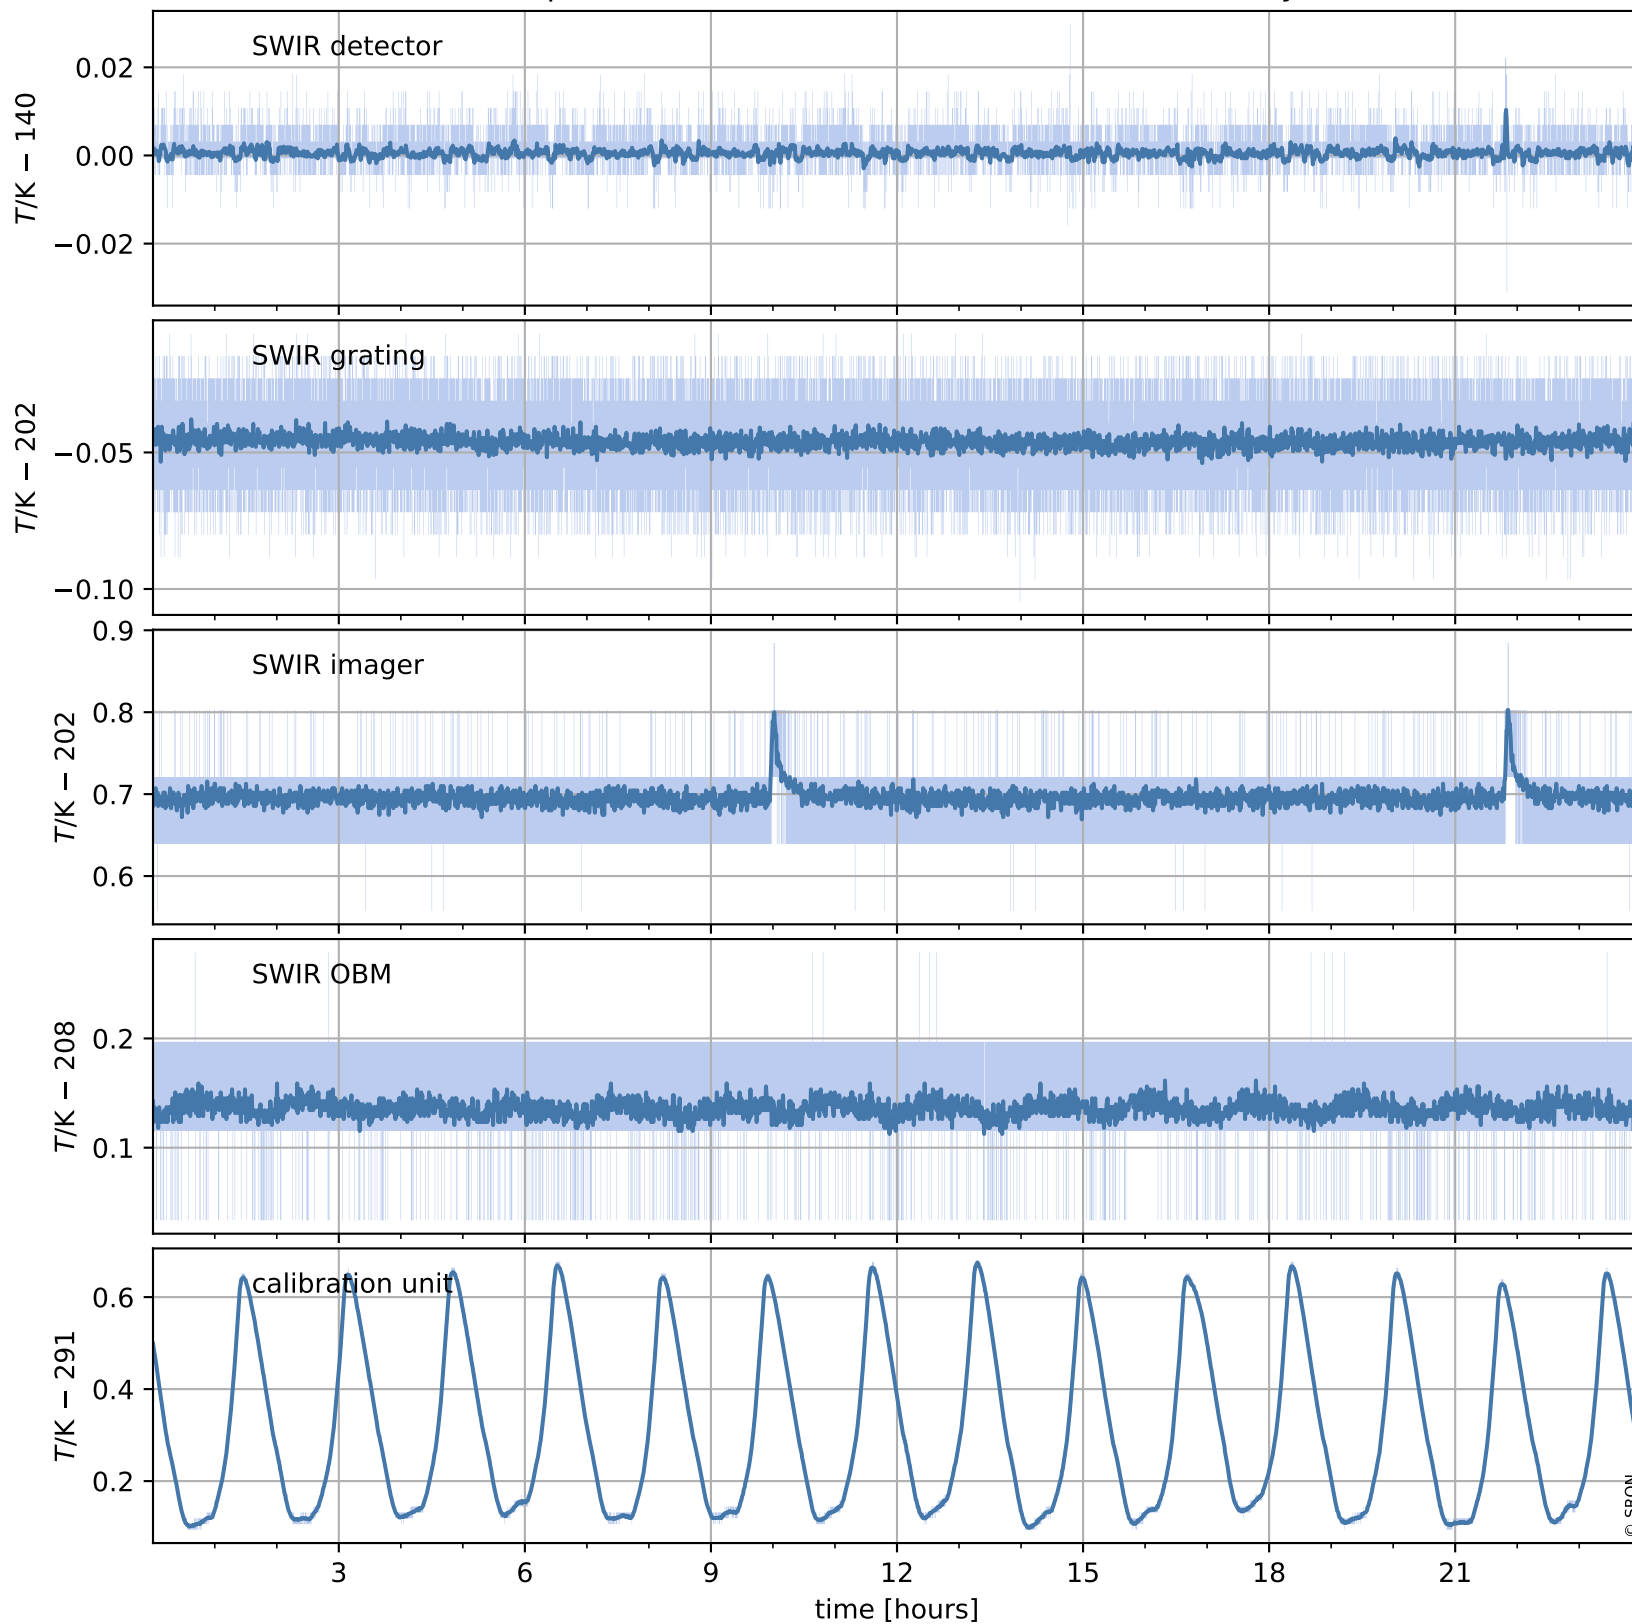

Tropomi SWIR housekeeping data

orbits: [31506, 31519]
coverage: 2023-11-12 / 2023-11-13
created: 2023-11-13T05:21:03Z

Temperature of sensors relevant for SWIR (one day)

Tropomi SWIR housekeeping data

orbits: [31035, 31519]
coverage: 2023-10-09 / 2023-11-13
created: 2023-11-13T05:21:04Z

Temperature of sensors relevant for SWIR (last month)

Tropomi SWIR housekeeping data

orbits: [31506, 31519]
coverage: 2023-11-12 / 2023-11-13
created: 2023-11-13T05:21:04Z

Current and duty cycle of 3 heaters relevant for SWIR (one day)

Tropomi SWIR housekeeping data

orbits: [31035, 31519]
coverage: 2023-10-09 / 2023-11-13
created: 2023-11-13T05:21:04Z

Current and duty cycle of 3 heaters relevant for SWIR (last month)

Tropomi SWIR housekeeping data