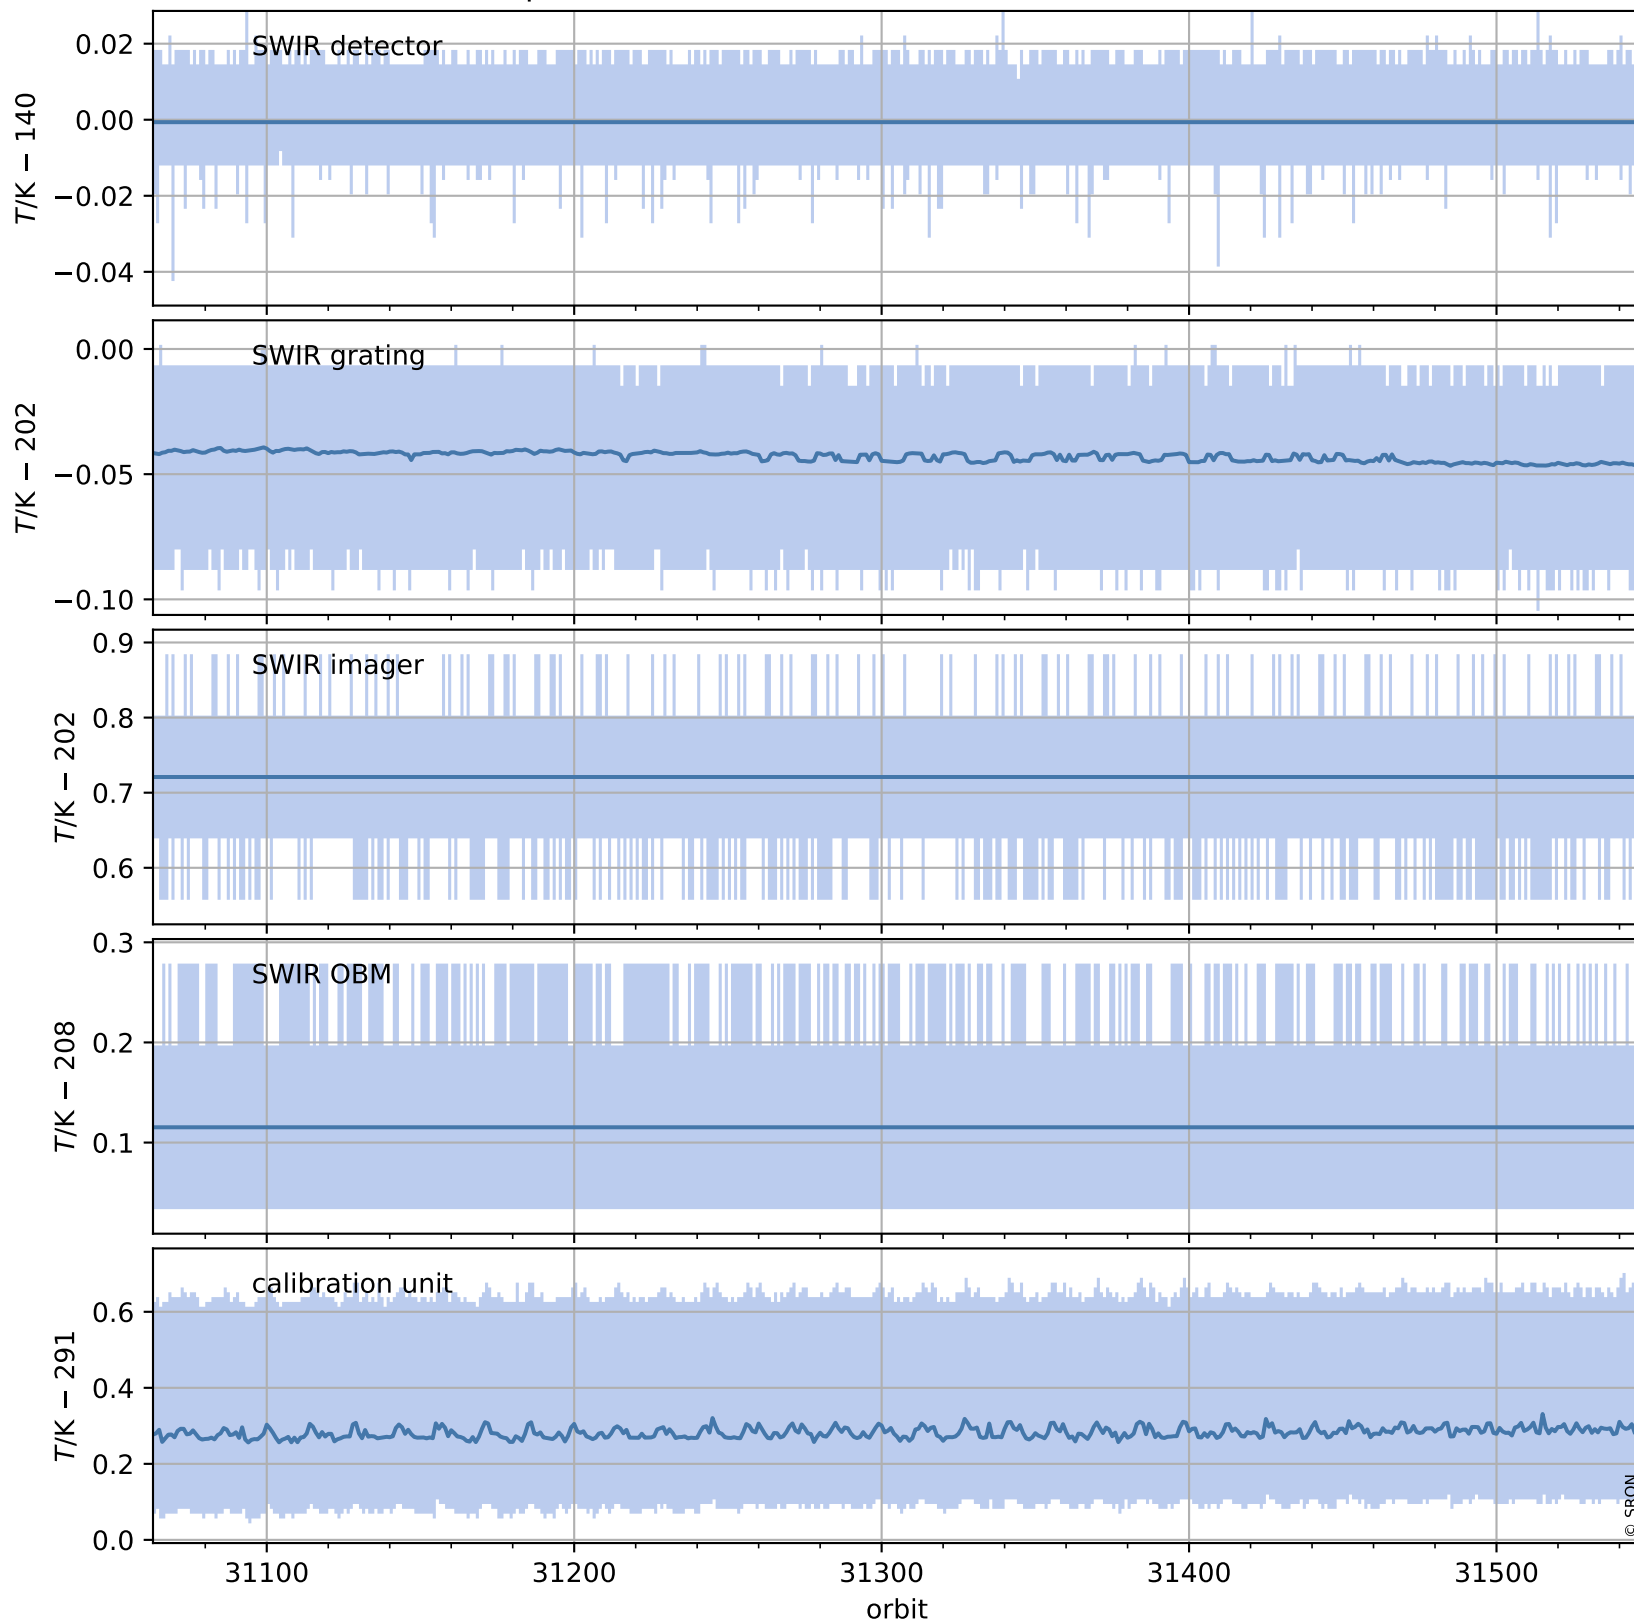

Tropomi SWIR housekeeping data

orbits: [31534, 31547]
coverage: 2023-11-14 / 2023-11-15
created: 2023-11-15T05:21:06Z

Temperature of sensors relevant for SWIR (one day)

Tropomi SWIR housekeeping data

orbits: [31063, 31547]
coverage: 2023-10-11 / 2023-11-15
created: 2023-11-15T05:21:07Z

Temperature of sensors relevant for SWIR (last month)

Tropomi SWIR housekeeping data

orbits: [31534, 31547]
coverage: 2023-11-14 / 2023-11-15
created: 2023-11-15T05:21:07Z

Current and duty cycle of 3 heaters relevant for SWIR (one day)

Tropomi SWIR housekeeping data

orbits: [31063, 31547]
coverage: 2023-10-11 / 2023-11-15
created: 2023-11-15T05:21:08Z

Current and duty cycle of 3 heaters relevant for SWIR (last month)

Tropomi SWIR housekeeping data

orbits: [31534, 31547]
coverage: 2023-11-14 / 2023-11-15
created: 2023-11-15T05:21:08Z

Temperature of sensors at the SWIR front-end electronics (one day)

Tropomi SWIR housekeeping data

orbits: [31063, 31547]
coverage: 2023-10-11 / 2023-11-15
created: 2023-11-15T05:21:08Z