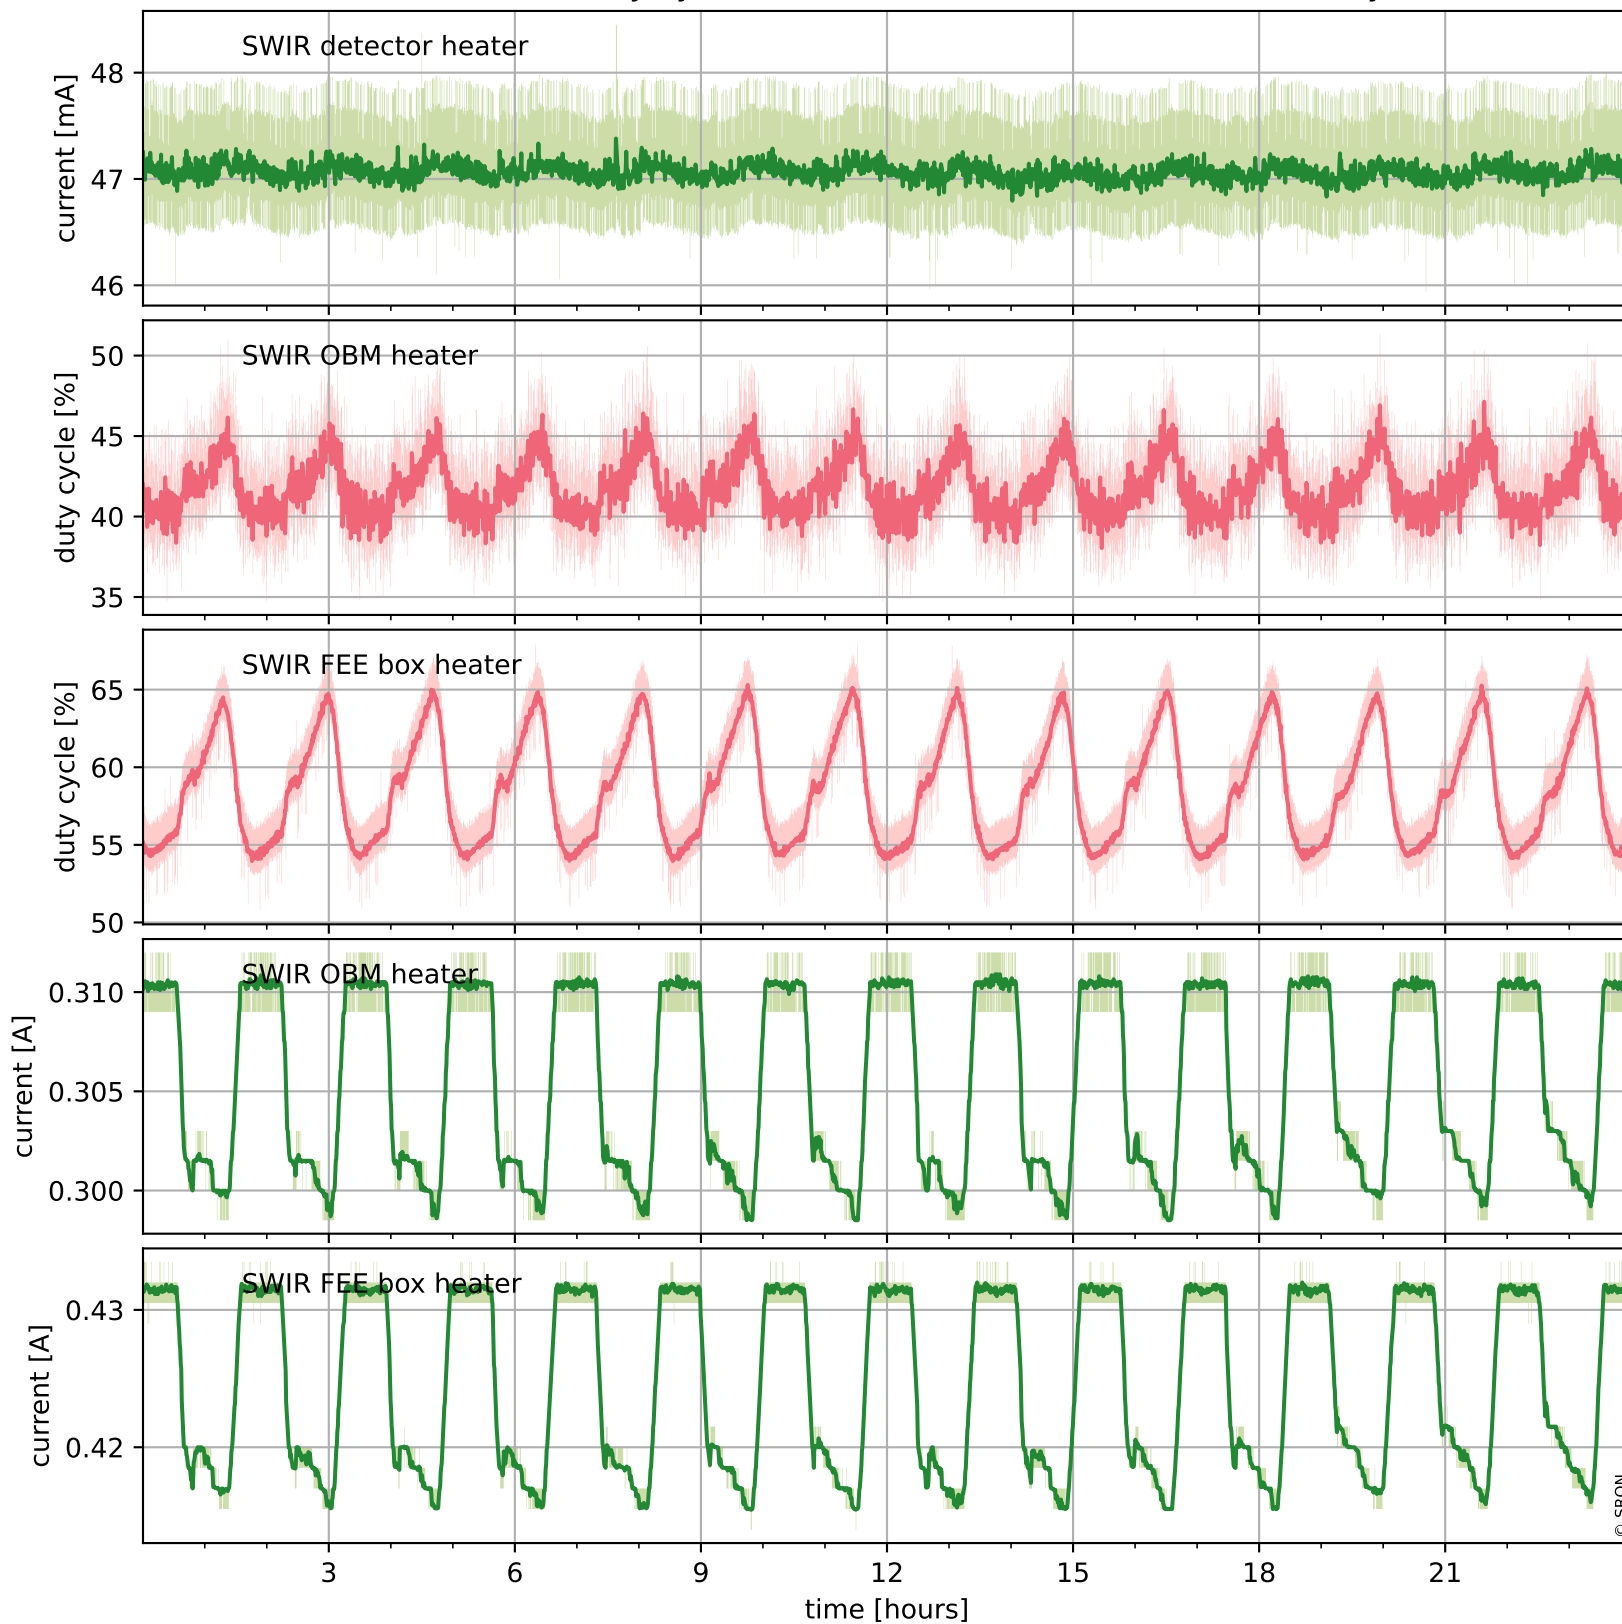

Tropomi SWIR housekeeping data

orbits: [31534, 31547]
coverage: 2023-11-14 / 2023-11-15
created: 2023-11-15T05:21:06Z

Temperature of sensors relevant for SWIR (one day)

Tropomi SWIR housekeeping data

orbits: [31063, 31547]
coverage: 2023-10-11 / 2023-11-15
created: 2023-11-15T05:21:07Z

Temperature of sensors relevant for SWIR (last month)

Tropomi SWIR housekeeping data

orbits: [31534, 31547]
coverage: 2023-11-14 / 2023-11-15
created: 2023-11-15T05:21:07Z

Current and duty cycle of 3 heaters relevant for SWIR (one day)

Tropomi SWIR housekeeping data

orbits: [31063, 31547]
coverage: 2023-10-11 / 2023-11-15
created: 2023-11-15T05:21:08Z

Current and duty cycle of 3 heaters relevant for SWIR (last month)

Tropomi SWIR housekeeping data

orbits: [31534, 31547]
coverage: 2023-11-14 / 2023-11-15
created: 2023-11-15T05:21:08Z

Temperature of sensors at the SWIR front-end electronics (one day)

Tropomi SWIR housekeeping data

orbits: [31063, 31547]
coverage: 2023-10-11 / 2023-11-15
created: 2023-11-15T05:21:08Z