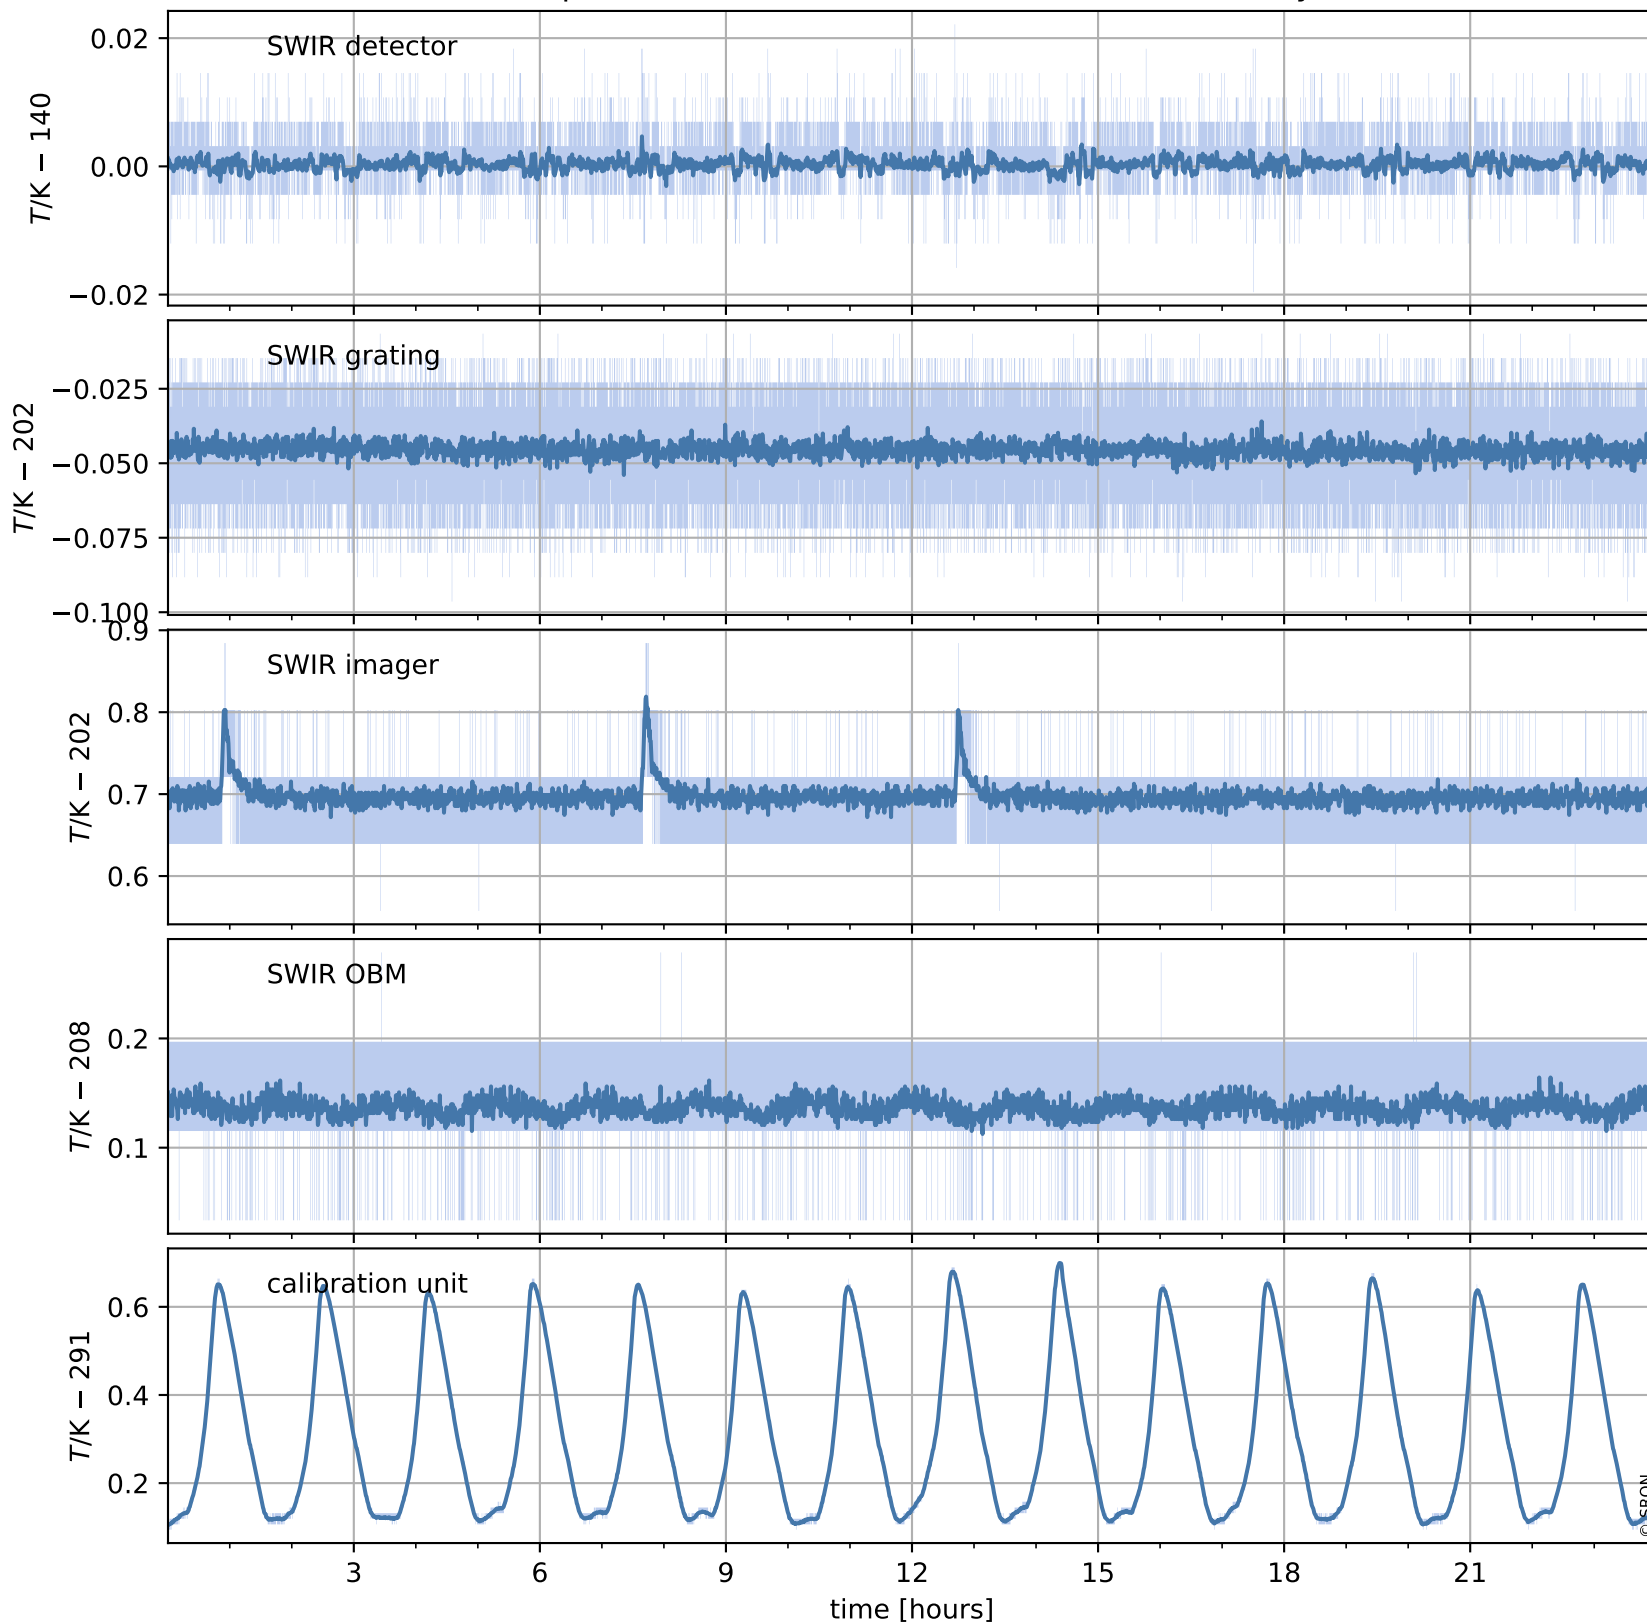

Tropomi SWIR housekeeping data

orbits: [31534, 31547]
coverage: 2023-11-14 / 2023-11-15
created: 2023-11-15T05:21:06Z

Temperature of sensors relevant for SWIR (one day)

Tropomi SWIR housekeeping data

orbits: [31063, 31547]
coverage: 2023-10-11 / 2023-11-15
created: 2023-11-15T05:21:07Z

Temperature of sensors relevant for SWIR (last month)

Tropomi SWIR housekeeping data

orbits: [31534, 31547]
coverage: 2023-11-14 / 2023-11-15
created: 2023-11-15T05:21:07Z

Current and duty cycle of 3 heaters relevant for SWIR (one day)

Tropomi SWIR housekeeping data

orbits: [31063, 31547]
coverage: 2023-10-11 / 2023-11-15
created: 2023-11-15T05:21:08Z

Current and duty cycle of 3 heaters relevant for SWIR (last month)

Tropomi SWIR housekeeping data