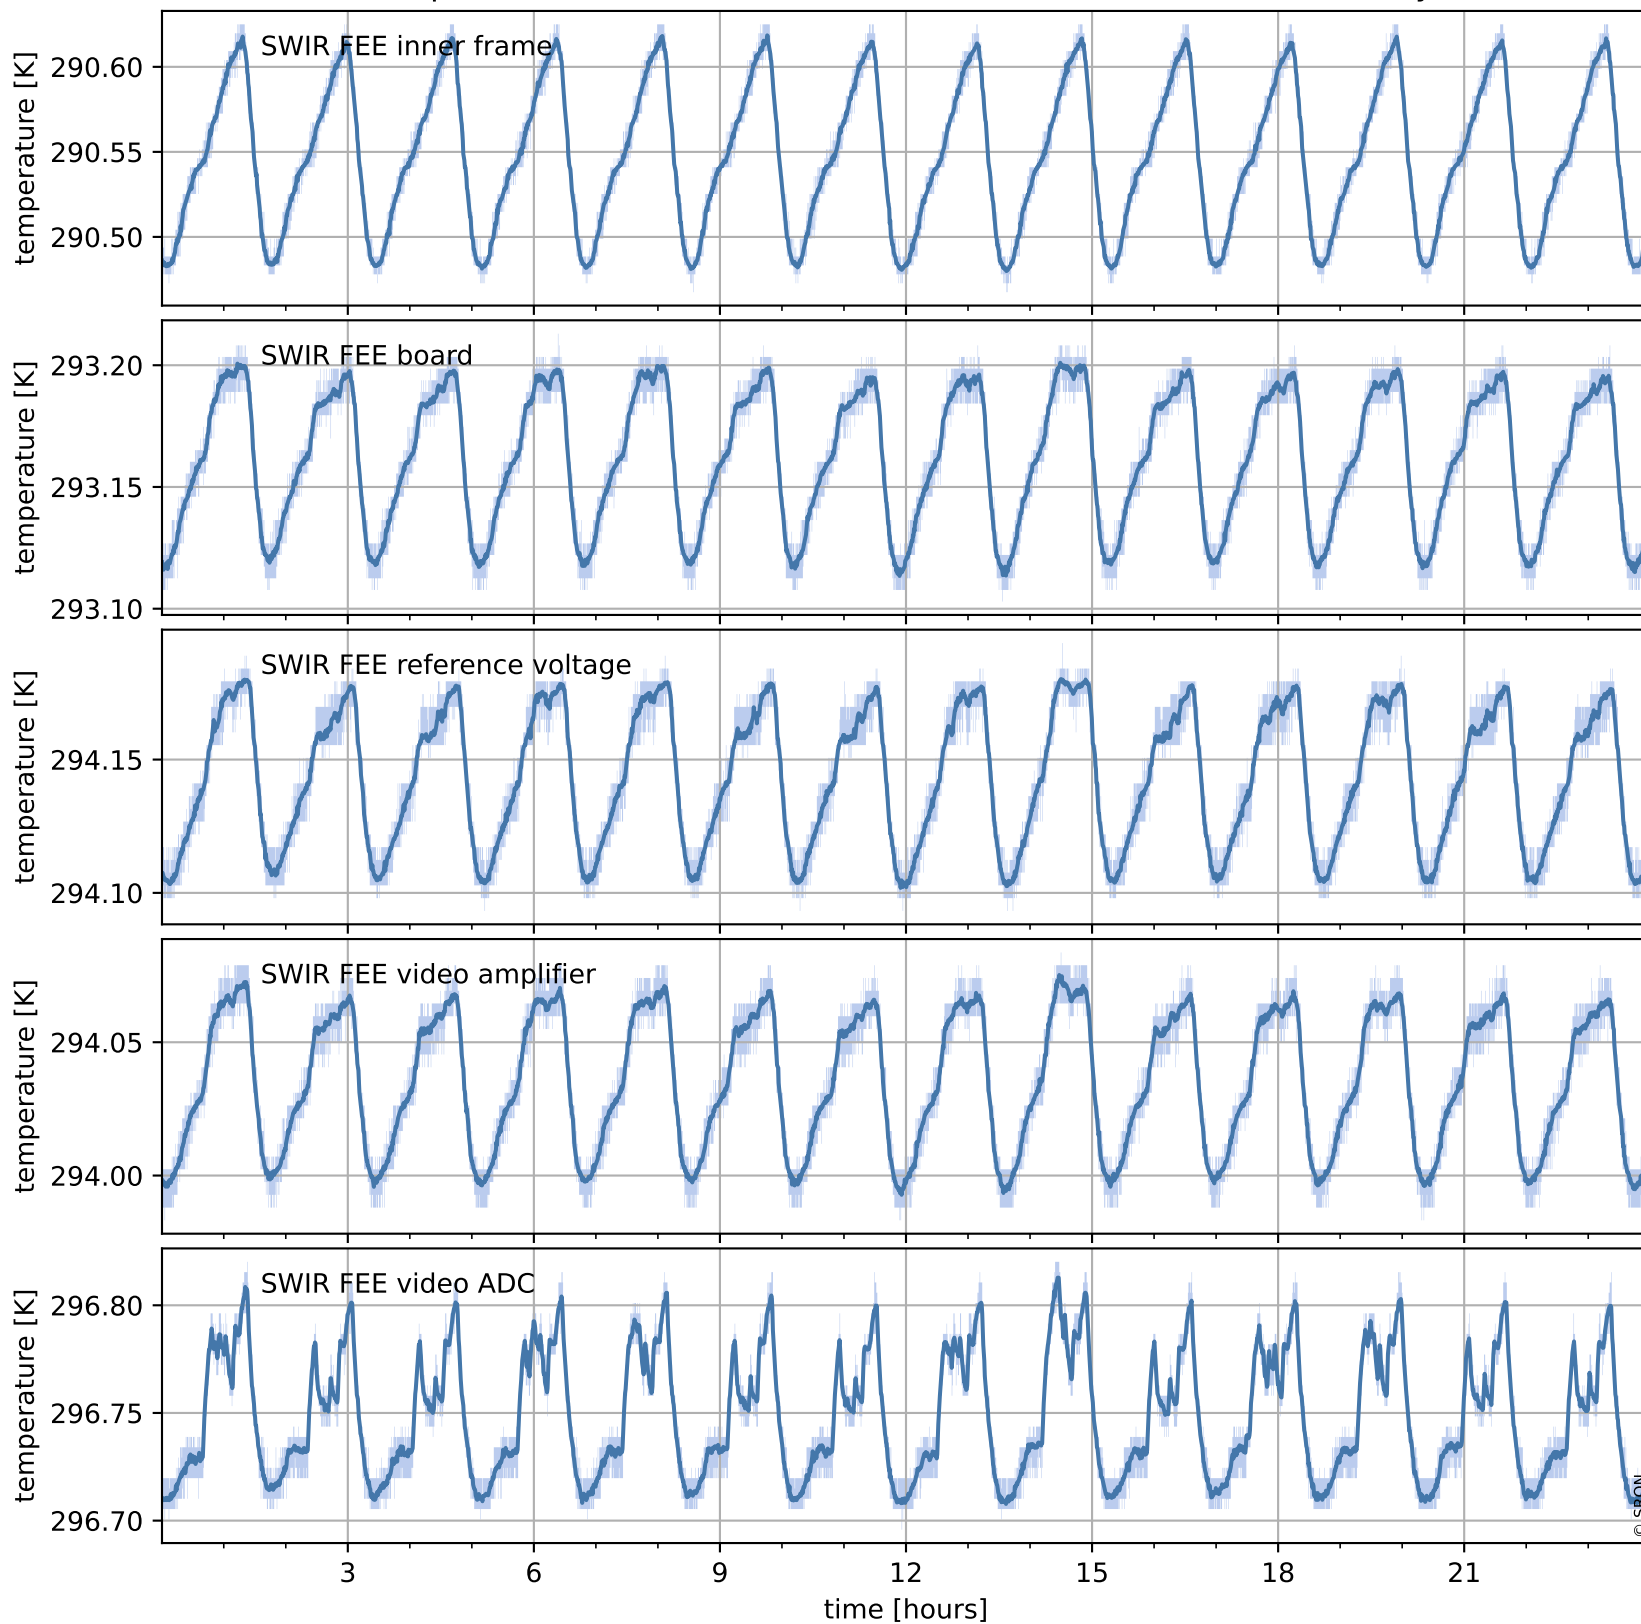

Tropomi SWIR housekeeping data

orbits: [31534, 31547]
coverage: 2023-11-14 / 2023-11-15
created: 2023-11-15T05:21:06Z

Temperature of sensors relevant for SWIR (one day)

Tropomi SWIR housekeeping data

orbits: [31063, 31547]
coverage: 2023-10-11 / 2023-11-15
created: 2023-11-15T05:21:07Z

Temperature of sensors relevant for SWIR (last month)

Tropomi SWIR housekeeping data

orbits: [31534, 31547]
coverage: 2023-11-14 / 2023-11-15
created: 2023-11-15T05:21:07Z

Current and duty cycle of 3 heaters relevant for SWIR (one day)

Tropomi SWIR housekeeping data

orbits: [31063, 31547]
coverage: 2023-10-11 / 2023-11-15
created: 2023-11-15T05:21:08Z

Current and duty cycle of 3 heaters relevant for SWIR (last month)

Tropomi SWIR housekeeping data

orbits: [31534, 31547]
coverage: 2023-11-14 / 2023-11-15
created: 2023-11-15T05:21:08Z

Temperature of sensors at the SWIR front-end electronics (one day)

Tropomi SWIR housekeeping data

orbits: [31063, 31547]
coverage: 2023-10-11 / 2023-11-15
created: 2023-11-15T05:21:08Z