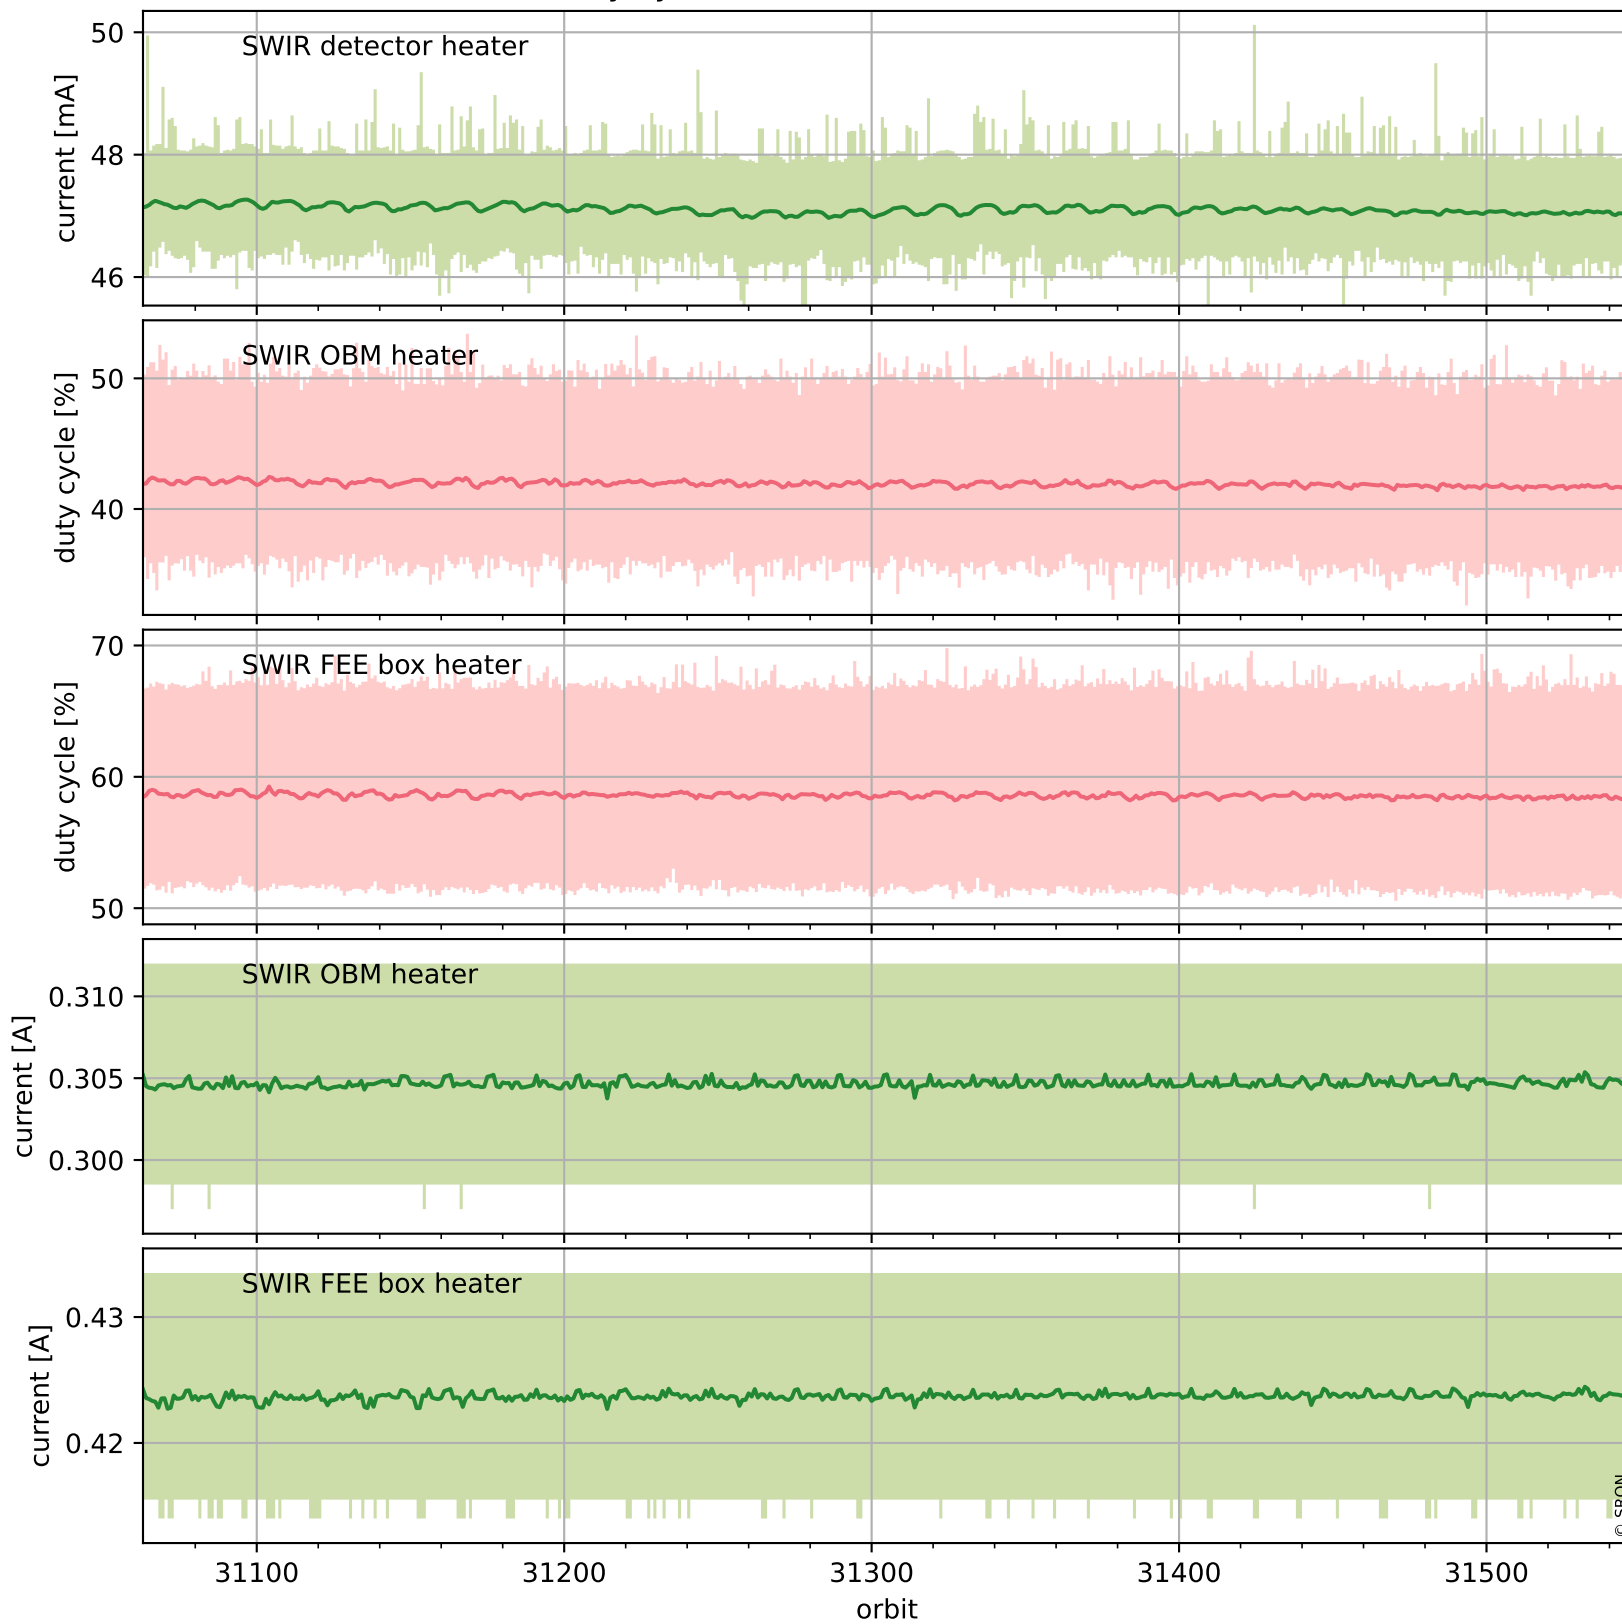

Tropomi SWIR housekeeping data

orbits: [31534, 31547]
coverage: 2023-11-14 / 2023-11-15
created: 2023-11-15T05:21:06Z

Temperature of sensors relevant for SWIR (one day)

Tropomi SWIR housekeeping data

orbits: [31063, 31547]
coverage: 2023-10-11 / 2023-11-15
created: 2023-11-15T05:21:07Z

Temperature of sensors relevant for SWIR (last month)

Tropomi SWIR housekeeping data

orbits: [31534, 31547]
coverage: 2023-11-14 / 2023-11-15
created: 2023-11-15T05:21:07Z

Current and duty cycle of 3 heaters relevant for SWIR (one day)

Tropomi SWIR housekeeping data

orbits: [31063, 31547]
coverage: 2023-10-11 / 2023-11-15
created: 2023-11-15T05:21:08Z

Current and duty cycle of 3 heaters relevant for SWIR (last month)

Tropomi SWIR housekeeping data

orbits: [31534, 31547]
coverage: 2023-11-14 / 2023-11-15
created: 2023-11-15T05:21:08Z

Temperature of sensors at the SWIR front-end electronics (one day)

Tropomi SWIR housekeeping data

orbits: [31063, 31547]
coverage: 2023-10-11 / 2023-11-15
created: 2023-11-15T05:21:08Z