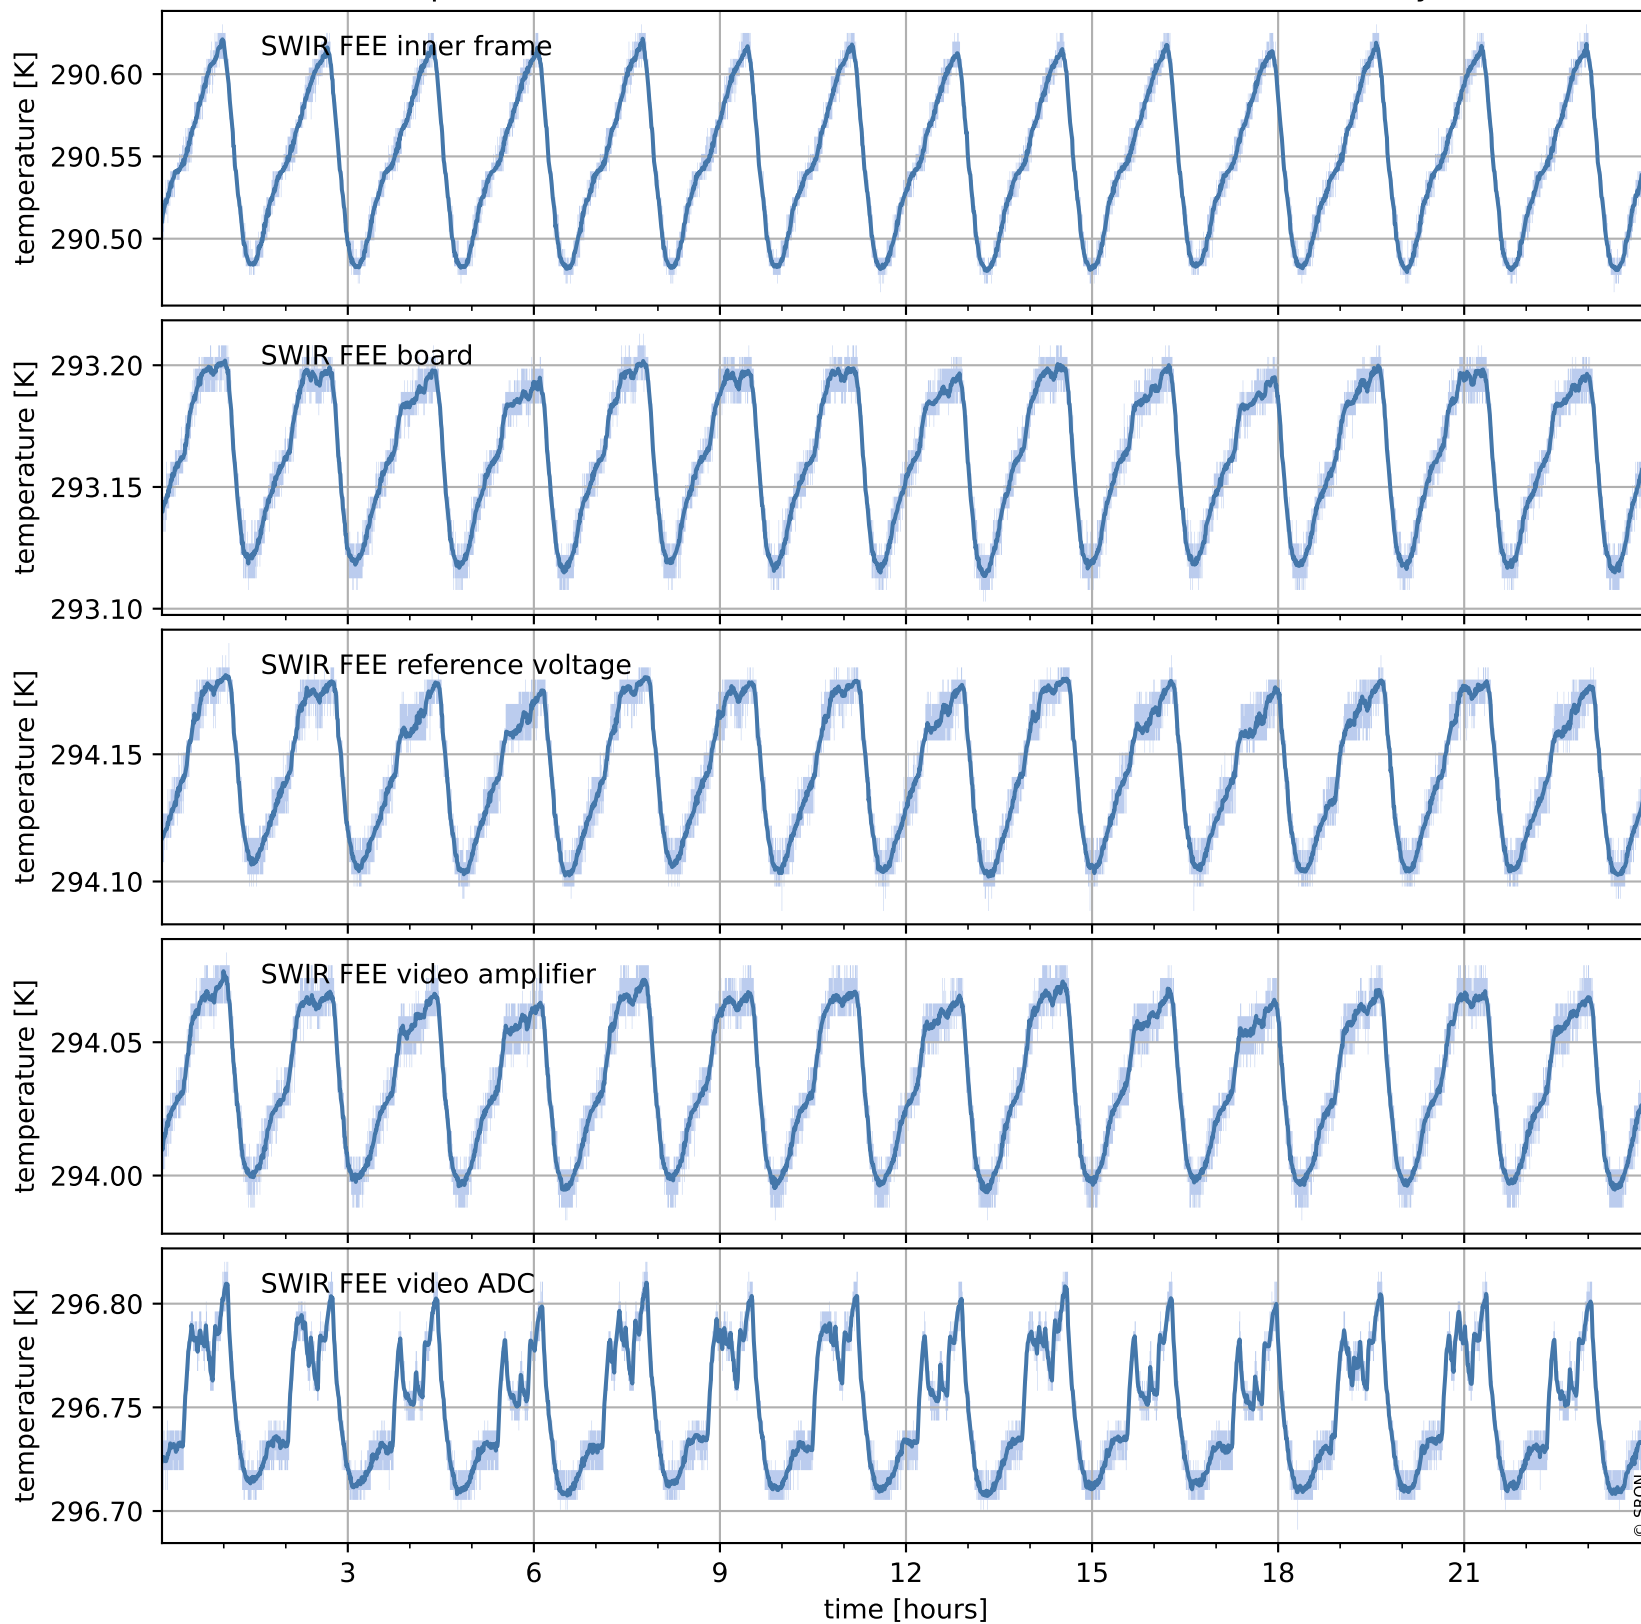

Tropomi SWIR housekeeping data

orbits: [31548, 31561]
coverage: 2023-11-15 / 2023-11-16
created: 2023-11-16T05:21:07Z

Temperature of sensors relevant for SWIR (one day)

Tropomi SWIR housekeeping data

orbits: [31077, 31561]
coverage: 2023-10-12 / 2023-11-16
created: 2023-11-16T05:21:07Z

Temperature of sensors relevant for SWIR (last month)

Tropomi SWIR housekeeping data

orbits: [31548, 31561]
coverage: 2023-11-15 / 2023-11-16
created: 2023-11-16T05:21:08Z

Current and duty cycle of 3 heaters relevant for SWIR (one day)

Tropomi SWIR housekeeping data

orbits: [31077, 31561]
coverage: 2023-10-12 / 2023-11-16
created: 2023-11-16T05:21:08Z

Current and duty cycle of 3 heaters relevant for SWIR (last month)

Tropomi SWIR housekeeping data

orbits: [31548, 31561]
coverage: 2023-11-15 / 2023-11-16
created: 2023-11-16T05:21:09Z

Temperature of sensors at the SWIR front-end electronics (one day)

Tropomi SWIR housekeeping data

orbits: [31077, 31561]
coverage: 2023-10-12 / 2023-11-16
created: 2023-11-16T05:21:09Z