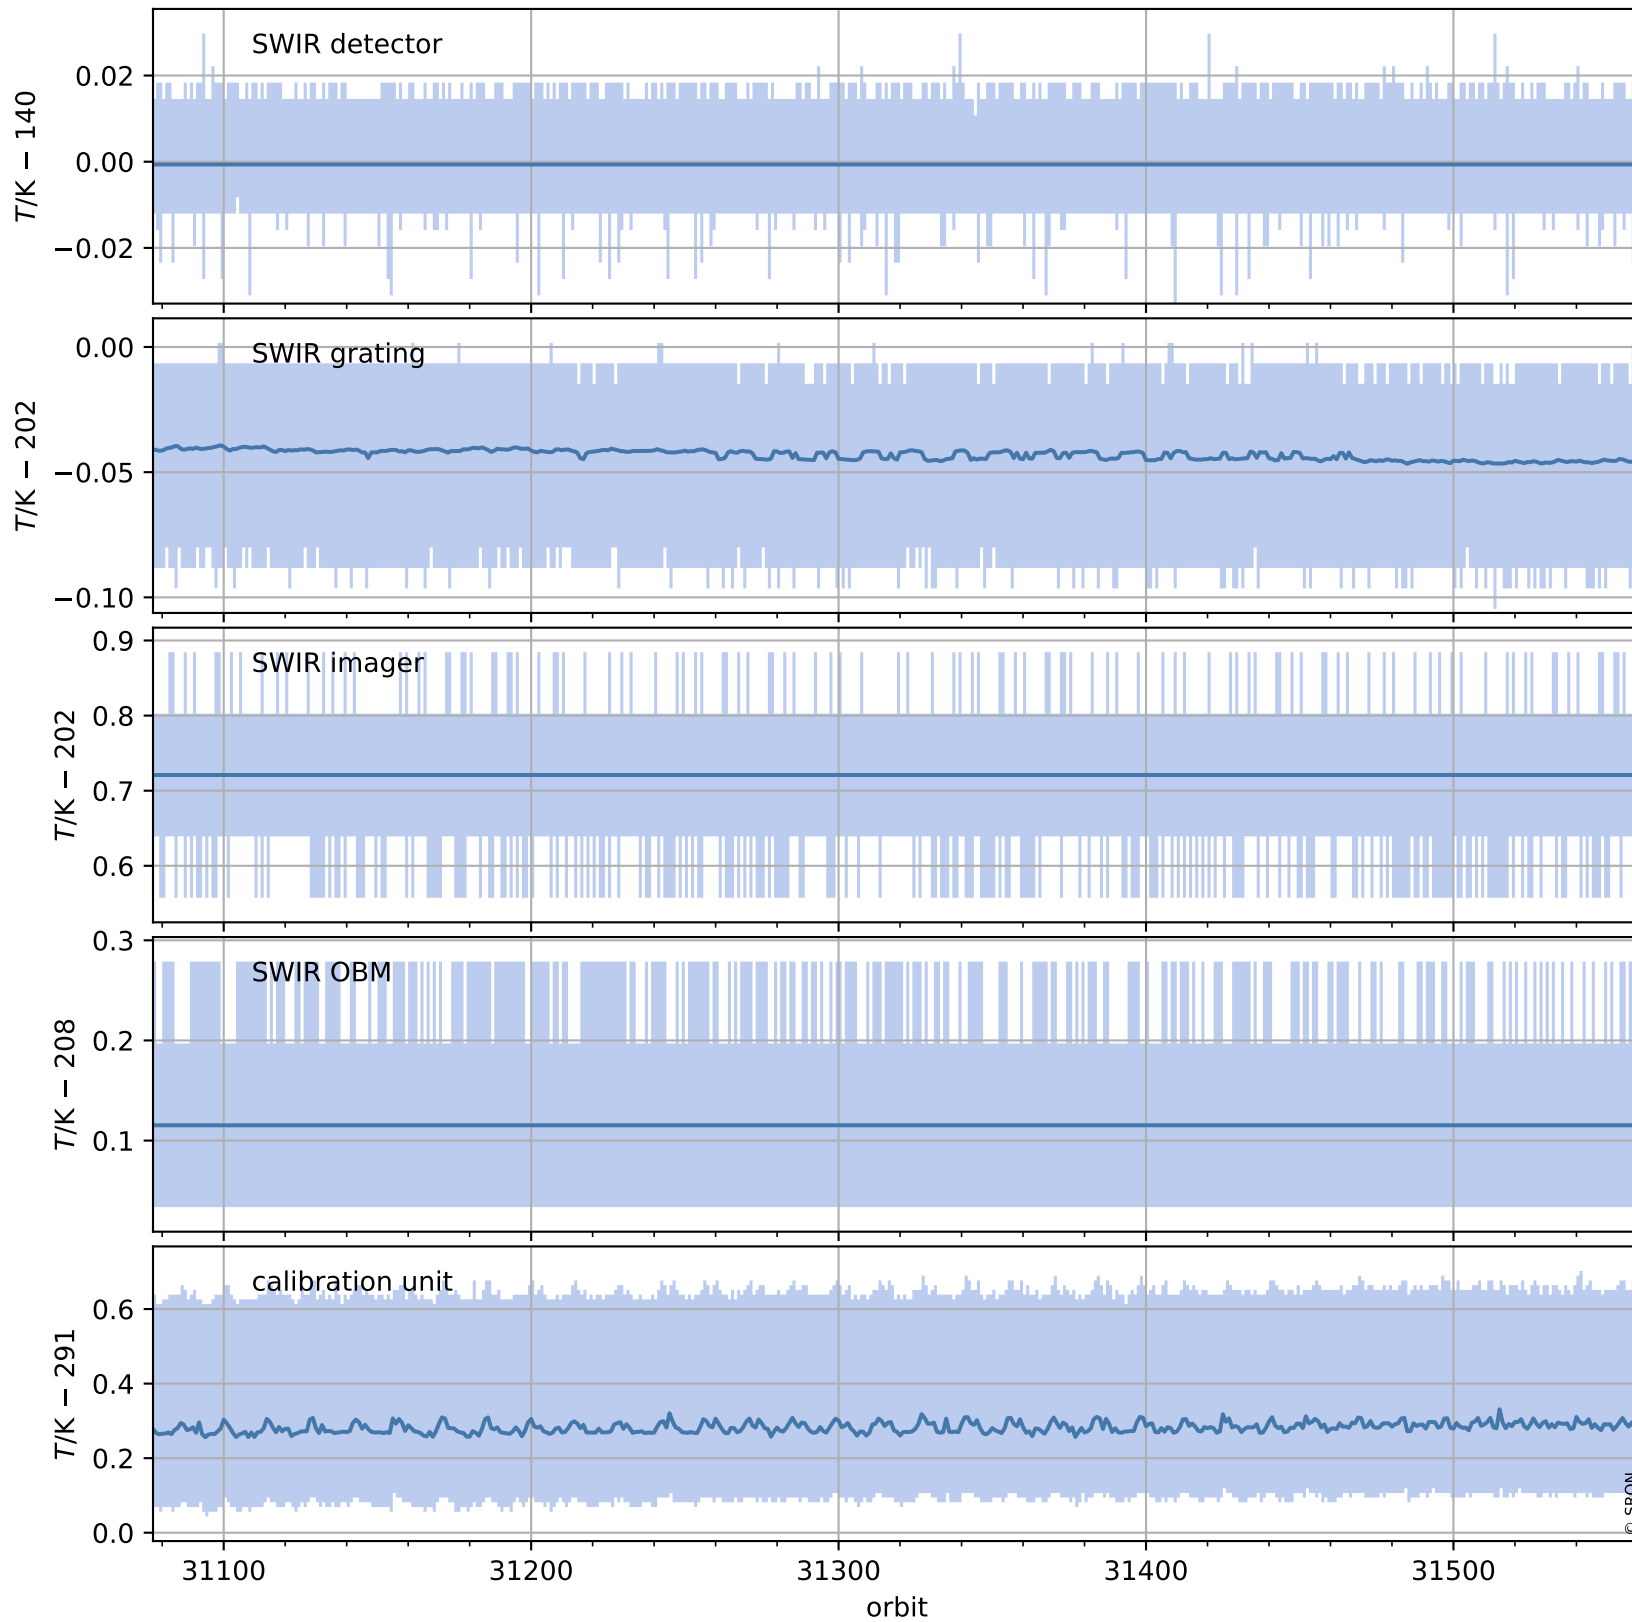

Tropomi SWIR housekeeping data

orbits: [31548, 31561]
coverage: 2023-11-15 / 2023-11-16
created: 2023-11-16T05:21:07Z

Temperature of sensors relevant for SWIR (one day)

Tropomi SWIR housekeeping data

orbits: [31077, 31561]
coverage: 2023-10-12 / 2023-11-16
created: 2023-11-16T05:21:07Z

Temperature of sensors relevant for SWIR (last month)

Tropomi SWIR housekeeping data

orbits: [31548, 31561]
coverage: 2023-11-15 / 2023-11-16
created: 2023-11-16T05:21:08Z

Current and duty cycle of 3 heaters relevant for SWIR (one day)

Tropomi SWIR housekeeping data

orbits: [31077, 31561]
coverage: 2023-10-12 / 2023-11-16
created: 2023-11-16T05:21:08Z

Current and duty cycle of 3 heaters relevant for SWIR (last month)

Tropomi SWIR housekeeping data

orbits: [31548, 31561]
coverage: 2023-11-15 / 2023-11-16
created: 2023-11-16T05:21:09Z

Temperature of sensors at the SWIR front-end electronics (one day)

Tropomi SWIR housekeeping data

orbits: [31077, 31561]
coverage: 2023-10-12 / 2023-11-16
created: 2023-11-16T05:21:09Z