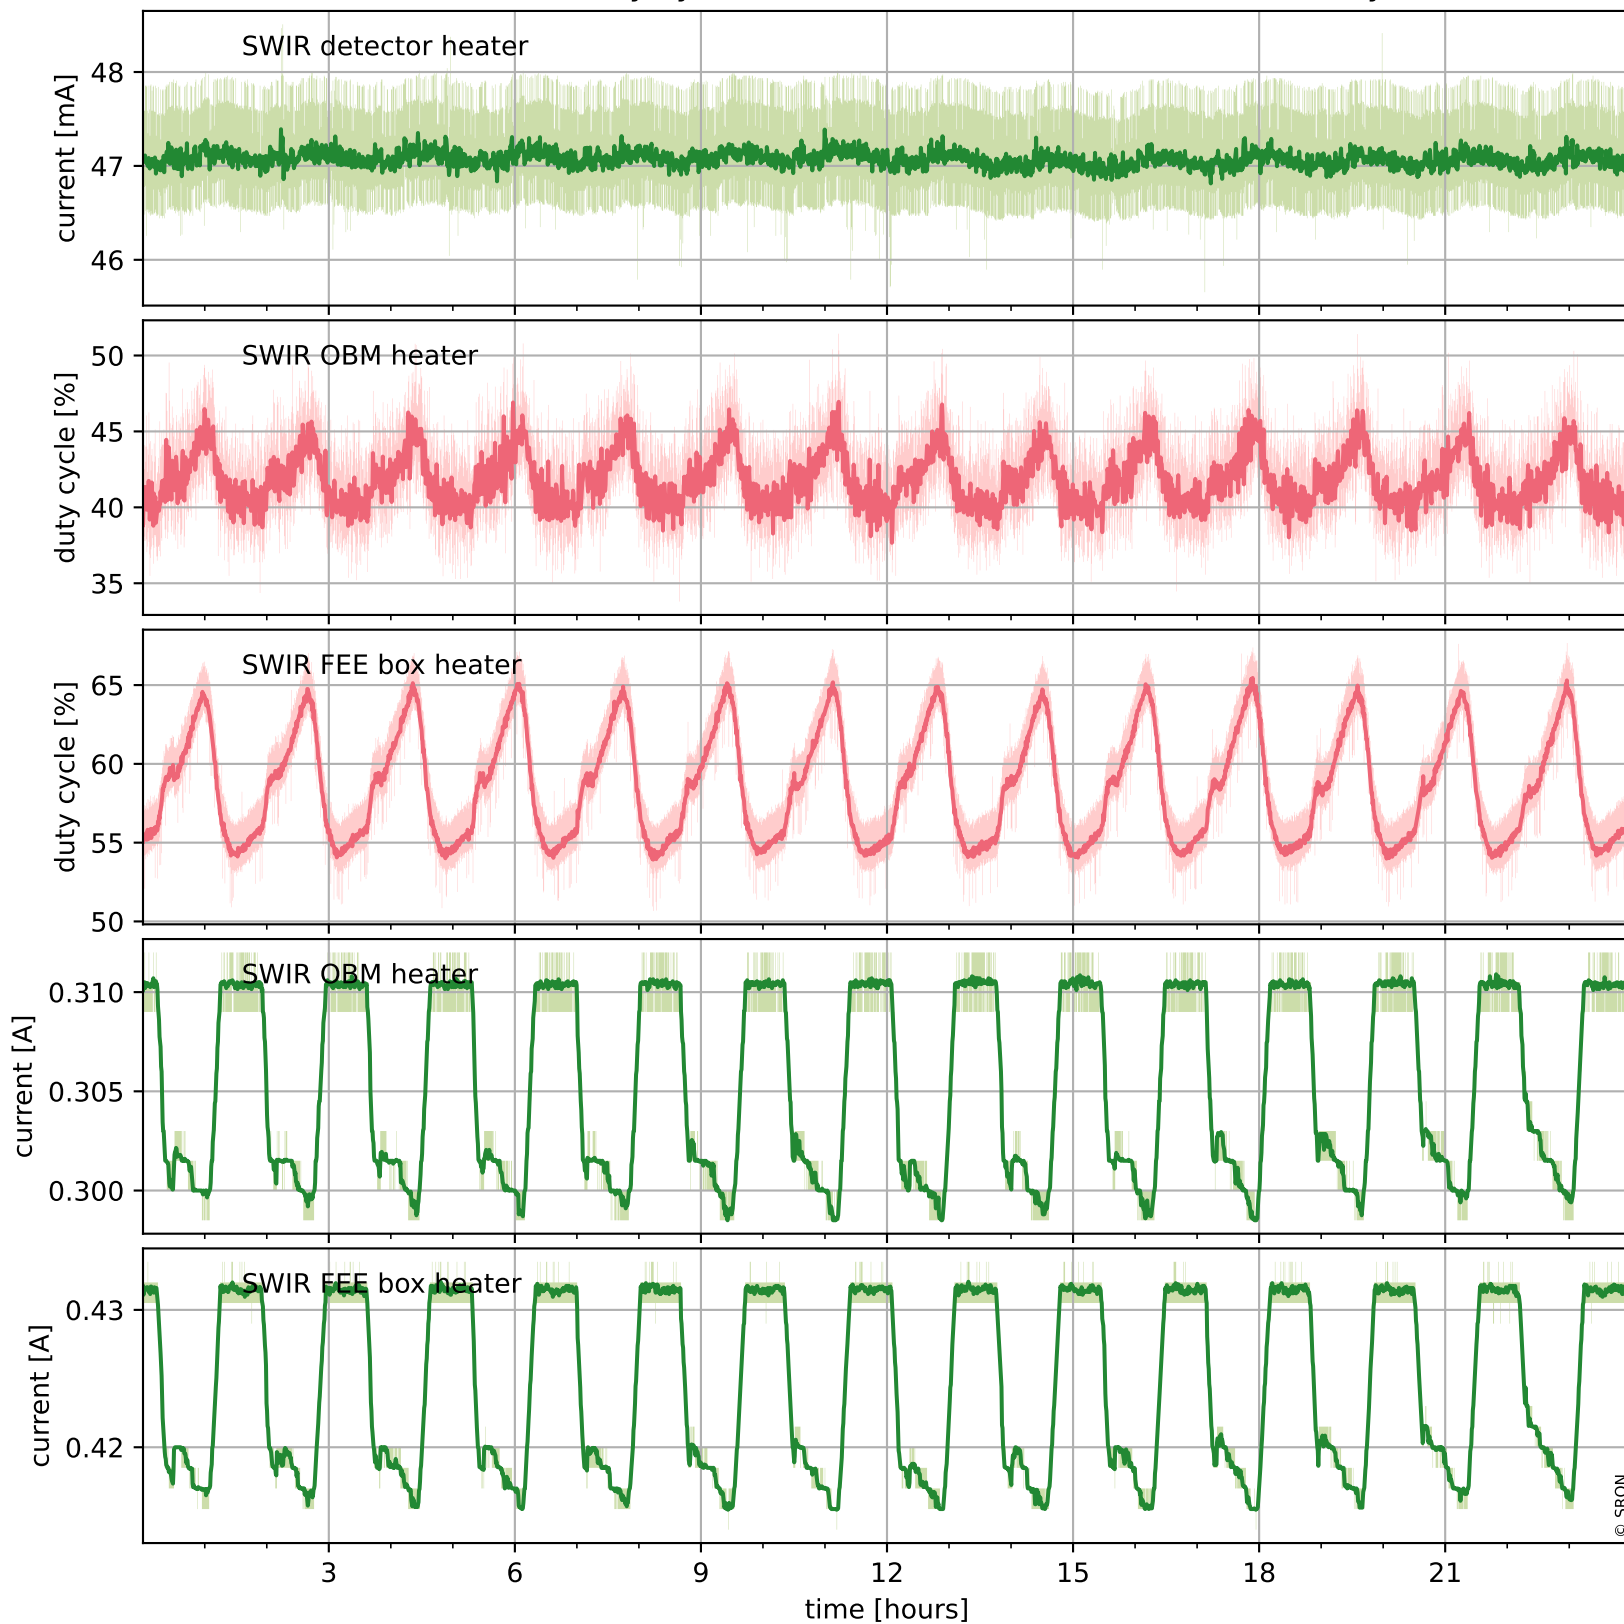

Tropomi SWIR housekeeping data

orbits: [31548, 31561]
coverage: 2023-11-15 / 2023-11-16
created: 2023-11-16T05:21:07Z

Temperature of sensors relevant for SWIR (one day)

Tropomi SWIR housekeeping data

orbits: [31077, 31561]
coverage: 2023-10-12 / 2023-11-16
created: 2023-11-16T05:21:07Z

Temperature of sensors relevant for SWIR (last month)

Tropomi SWIR housekeeping data

orbits: [31548, 31561]
coverage: 2023-11-15 / 2023-11-16
created: 2023-11-16T05:21:08Z

Current and duty cycle of 3 heaters relevant for SWIR (one day)

Tropomi SWIR housekeeping data

orbits: [31077, 31561]
coverage: 2023-10-12 / 2023-11-16
created: 2023-11-16T05:21:08Z

Current and duty cycle of 3 heaters relevant for SWIR (last month)

Tropomi SWIR housekeeping data

orbits: [31548, 31561]
coverage: 2023-11-15 / 2023-11-16
created: 2023-11-16T05:21:09Z

Temperature of sensors at the SWIR front-end electronics (one day)

Tropomi SWIR housekeeping data

orbits: [31077, 31561]
coverage: 2023-10-12 / 2023-11-16
created: 2023-11-16T05:21:09Z