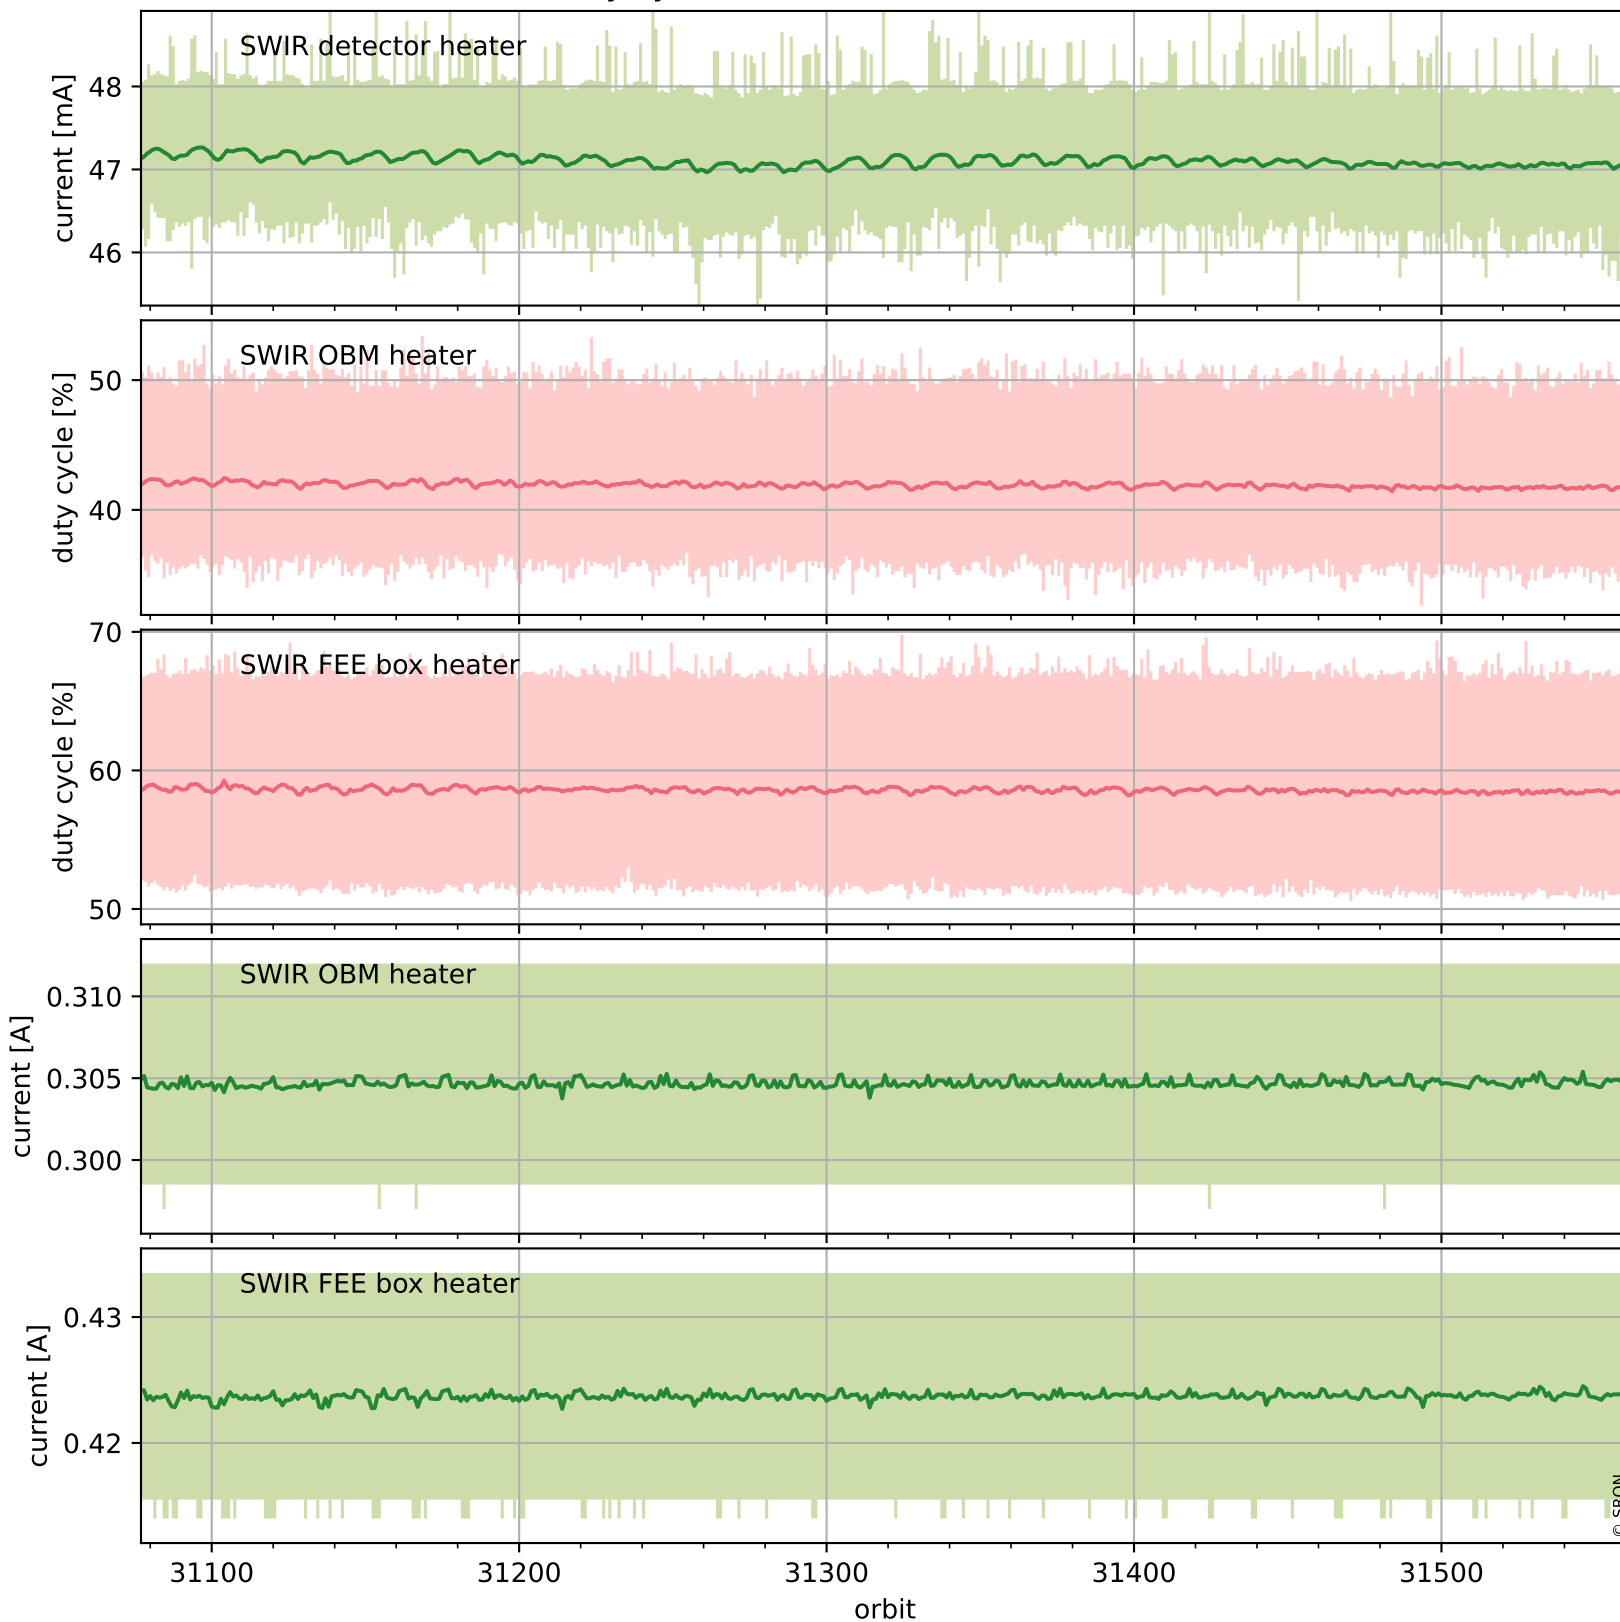

Tropomi SWIR housekeeping data

orbits: [31548, 31561]
coverage: 2023-11-15 / 2023-11-16
created: 2023-11-16T05:21:07Z

Temperature of sensors relevant for SWIR (one day)

Tropomi SWIR housekeeping data

orbits: [31077, 31561]
coverage: 2023-10-12 / 2023-11-16
created: 2023-11-16T05:21:07Z

Temperature of sensors relevant for SWIR (last month)

Tropomi SWIR housekeeping data

orbits: [31548, 31561]
coverage: 2023-11-15 / 2023-11-16
created: 2023-11-16T05:21:08Z

Current and duty cycle of 3 heaters relevant for SWIR (one day)

Tropomi SWIR housekeeping data

orbits: [31077, 31561]
coverage: 2023-10-12 / 2023-11-16
created: 2023-11-16T05:21:08Z

Current and duty cycle of 3 heaters relevant for SWIR (last month)

Tropomi SWIR housekeeping data

orbits: [31548, 31561]
coverage: 2023-11-15 / 2023-11-16
created: 2023-11-16T05:21:09Z

Temperature of sensors at the SWIR front-end electronics (one day)

Tropomi SWIR housekeeping data

orbits: [31077, 31561]
coverage: 2023-10-12 / 2023-11-16
created: 2023-11-16T05:21:09Z