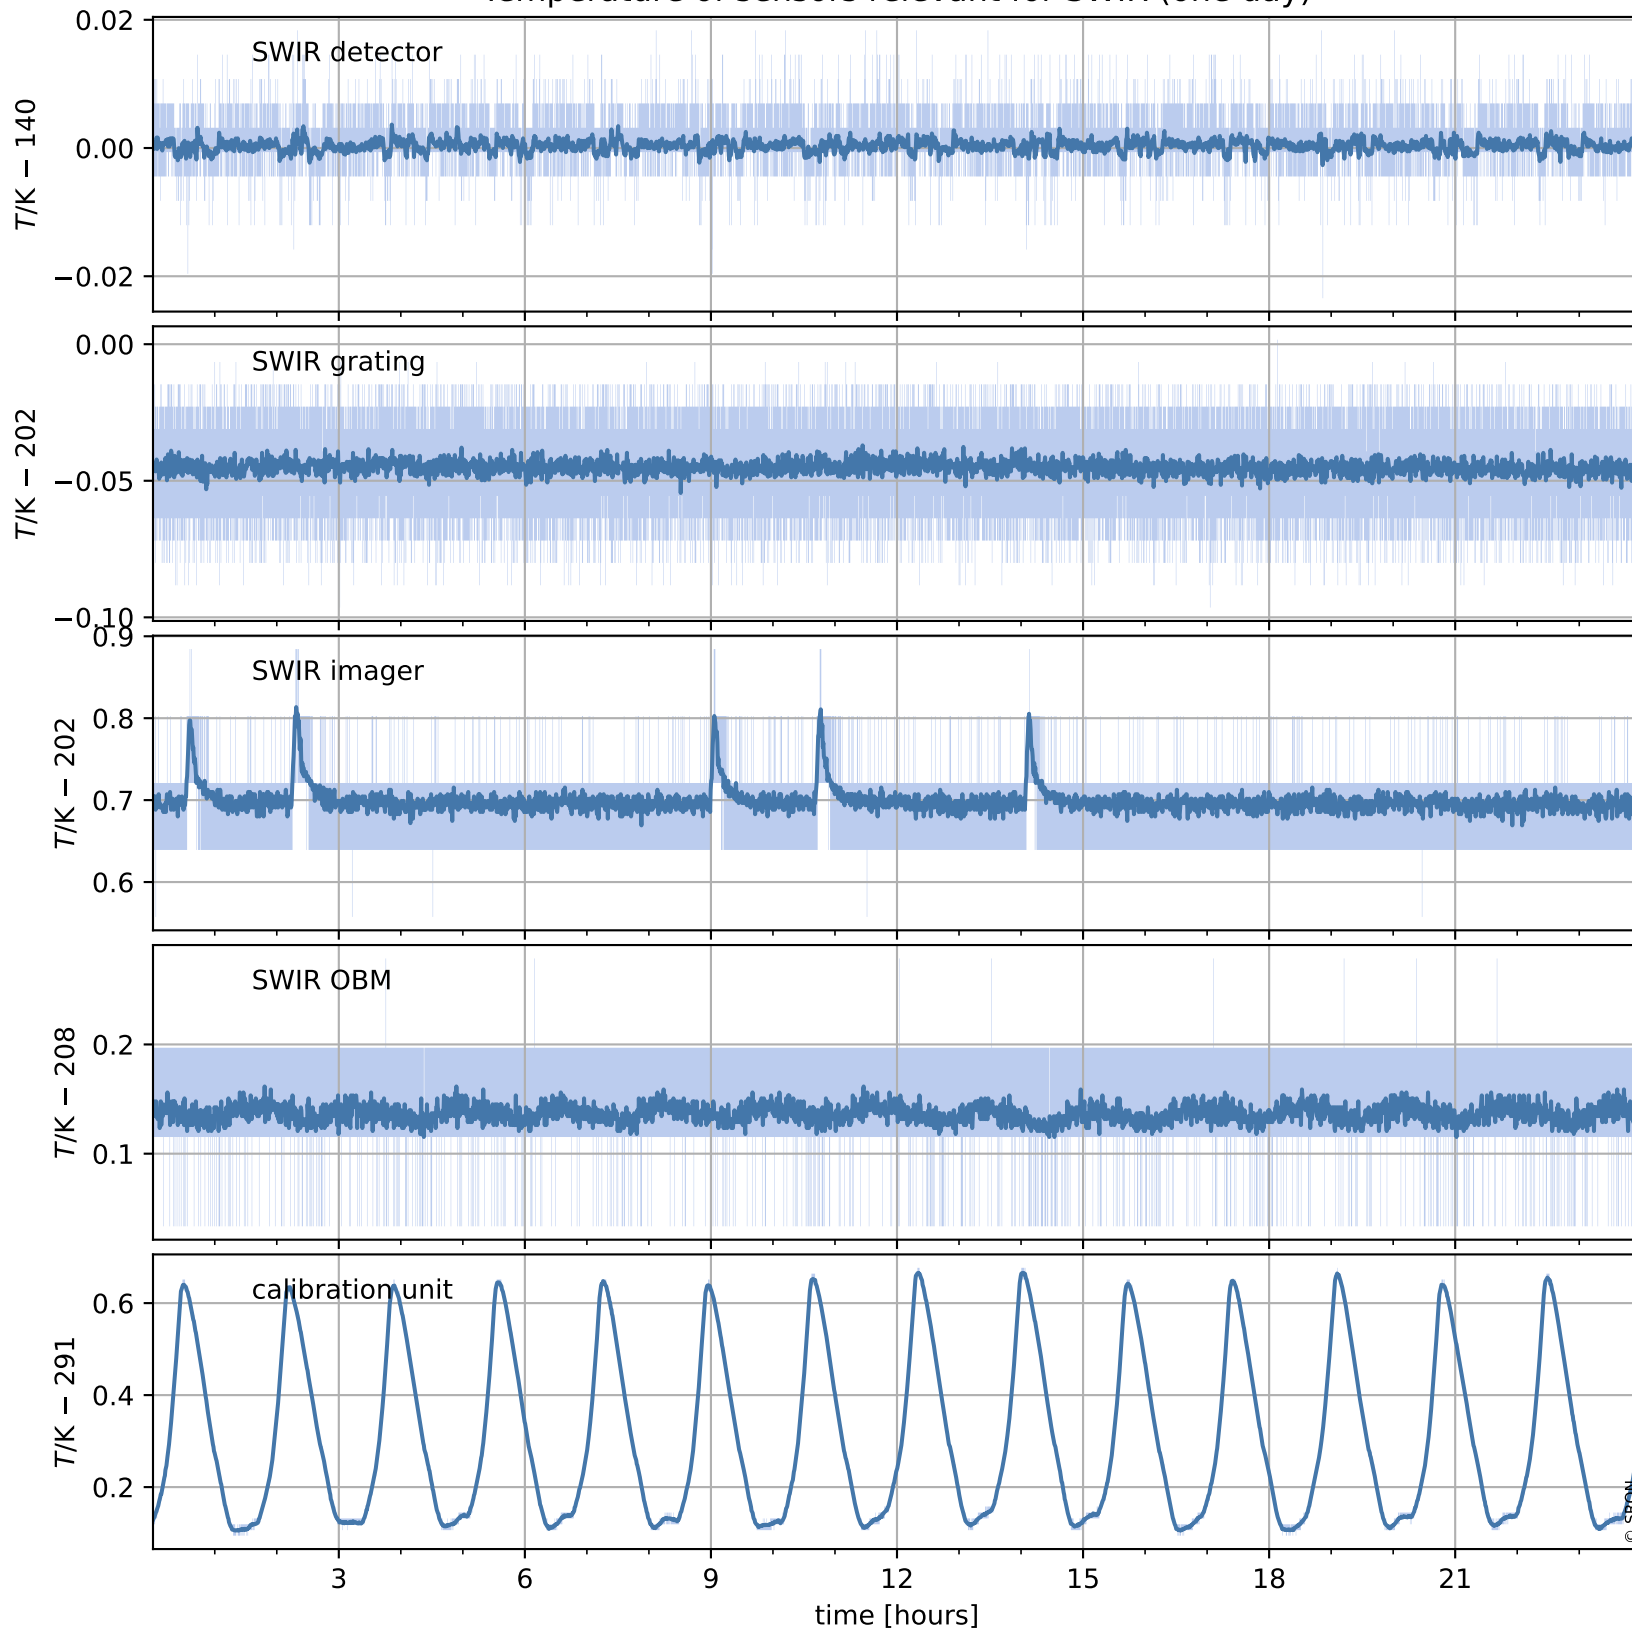

Tropomi SWIR housekeeping data

orbits: [31548, 31561]
coverage: 2023-11-15 / 2023-11-16
created: 2023-11-16T05:21:07Z

Temperature of sensors relevant for SWIR (one day)

Tropomi SWIR housekeeping data

orbits: [31077, 31561]
coverage: 2023-10-12 / 2023-11-16
created: 2023-11-16T05:21:07Z

Temperature of sensors relevant for SWIR (last month)

Tropomi SWIR housekeeping data

orbits: [31548, 31561]
coverage: 2023-11-15 / 2023-11-16
created: 2023-11-16T05:21:08Z

Current and duty cycle of 3 heaters relevant for SWIR (one day)

Tropomi SWIR housekeeping data

orbits: [31077, 31561]
coverage: 2023-10-12 / 2023-11-16
created: 2023-11-16T05:21:08Z

Current and duty cycle of 3 heaters relevant for SWIR (last month)

Tropomi SWIR housekeeping data