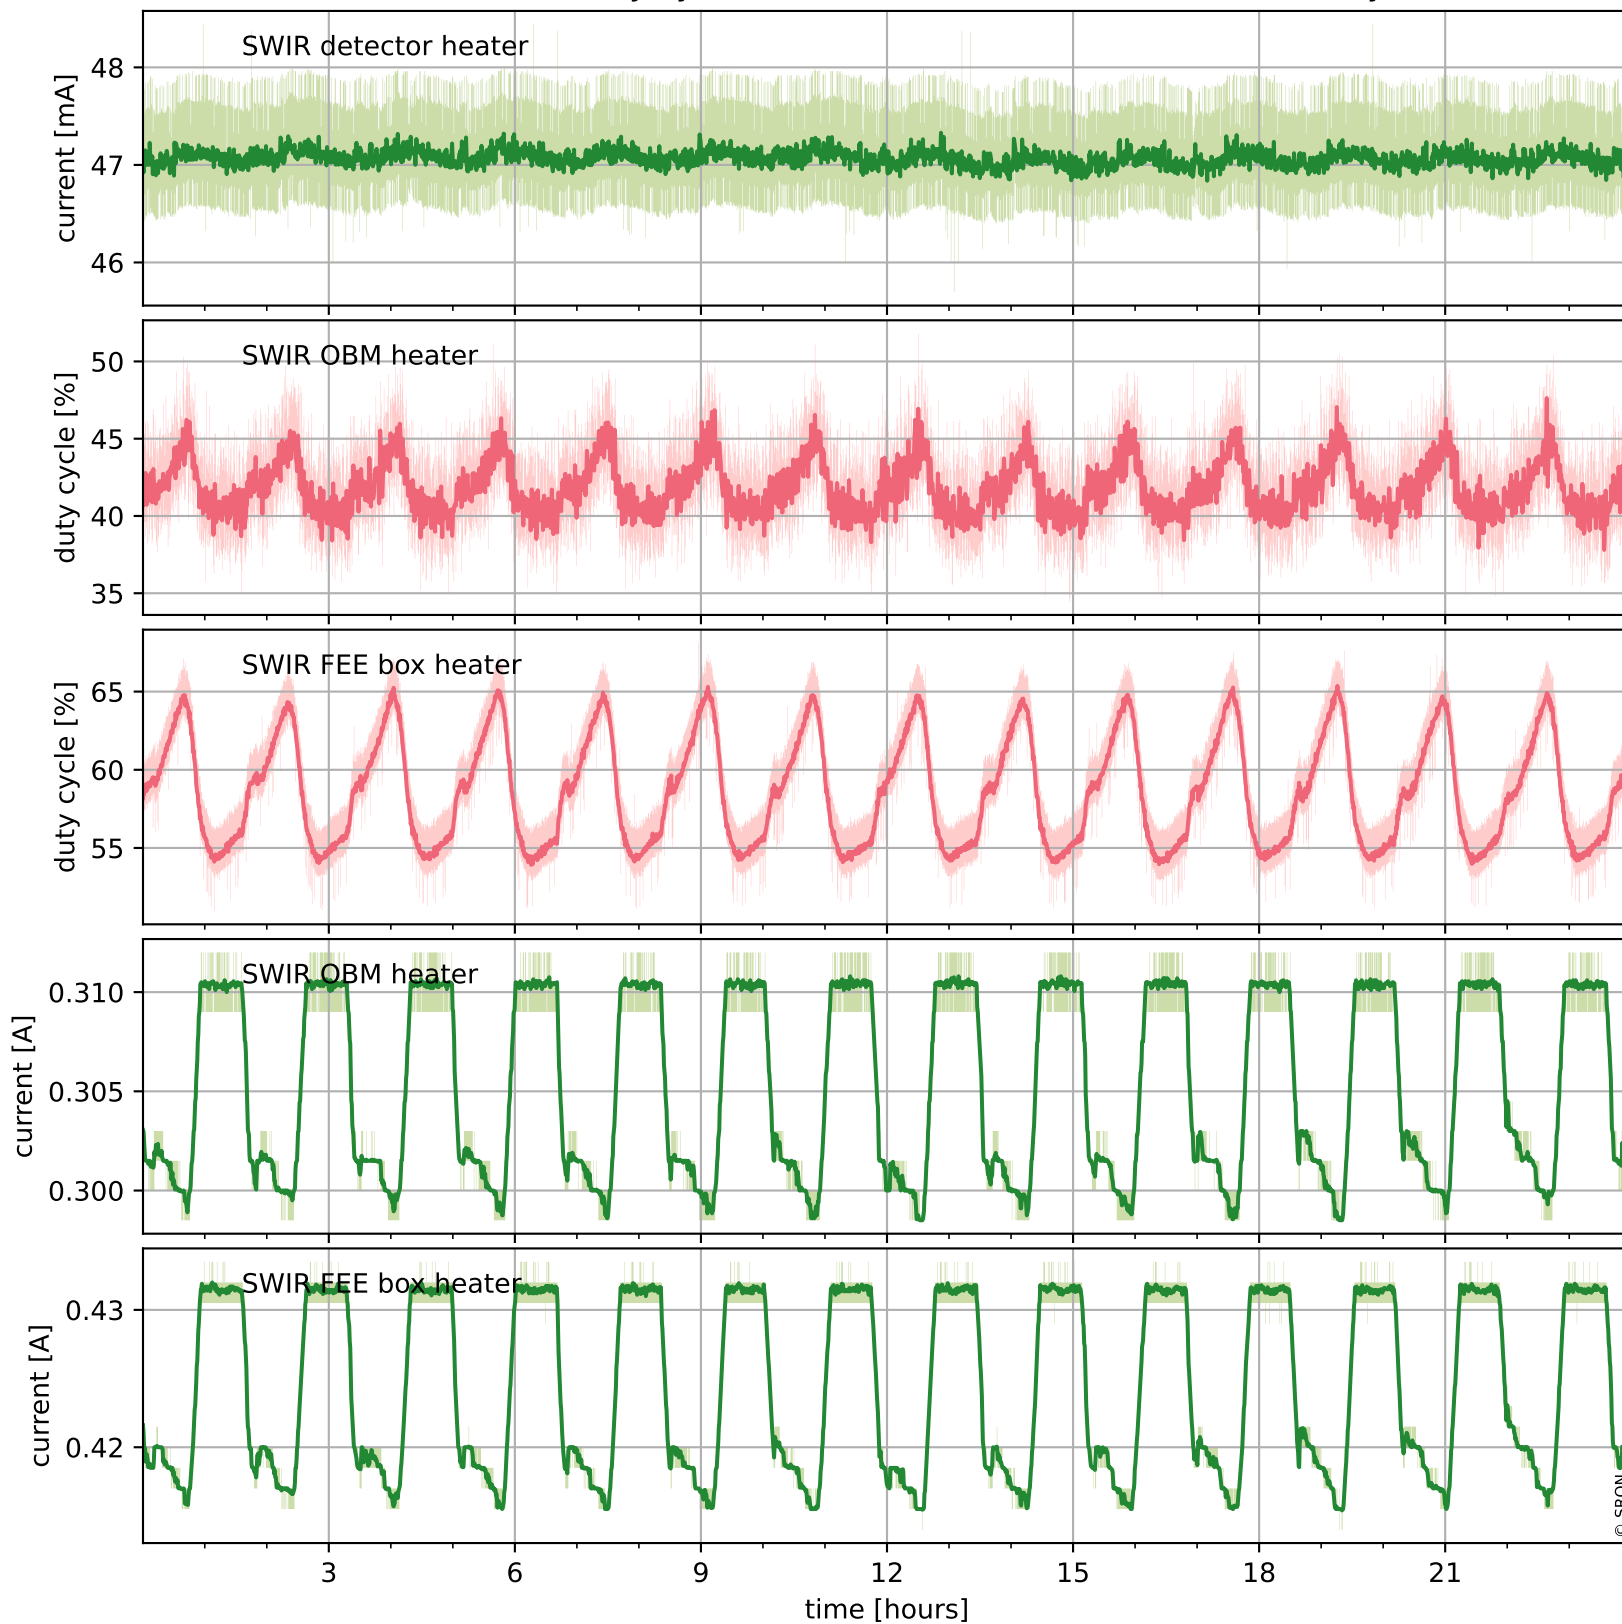

Tropomi SWIR housekeeping data

orbits: [31562, 31575]
coverage: 2023-11-16 / 2023-11-17
created: 2023-11-17T05:21:06Z

Temperature of sensors relevant for SWIR (one day)

Tropomi SWIR housekeeping data

orbits: [31091, 31575]
coverage: 2023-10-13 / 2023-11-17
created: 2023-11-17T05:21:06Z

Temperature of sensors relevant for SWIR (last month)

Tropomi SWIR housekeeping data

orbits: [31562, 31575]
coverage: 2023-11-16 / 2023-11-17
created: 2023-11-17T05:21:06Z

Current and duty cycle of 3 heaters relevant for SWIR (one day)

Tropomi SWIR housekeeping data

orbits: [31091, 31575]
coverage: 2023-10-13 / 2023-11-17
created: 2023-11-17T05:21:07Z

Current and duty cycle of 3 heaters relevant for SWIR (last month)

Tropomi SWIR housekeeping data

orbits: [31562, 31575]
coverage: 2023-11-16 / 2023-11-17
created: 2023-11-17T05:21:07Z

Temperature of sensors at the SWIR front-end electronics (one day)

Tropomi SWIR housekeeping data

orbits: [31091, 31575]
coverage: 2023-10-13 / 2023-11-17
created: 2023-11-17T05:21:08Z