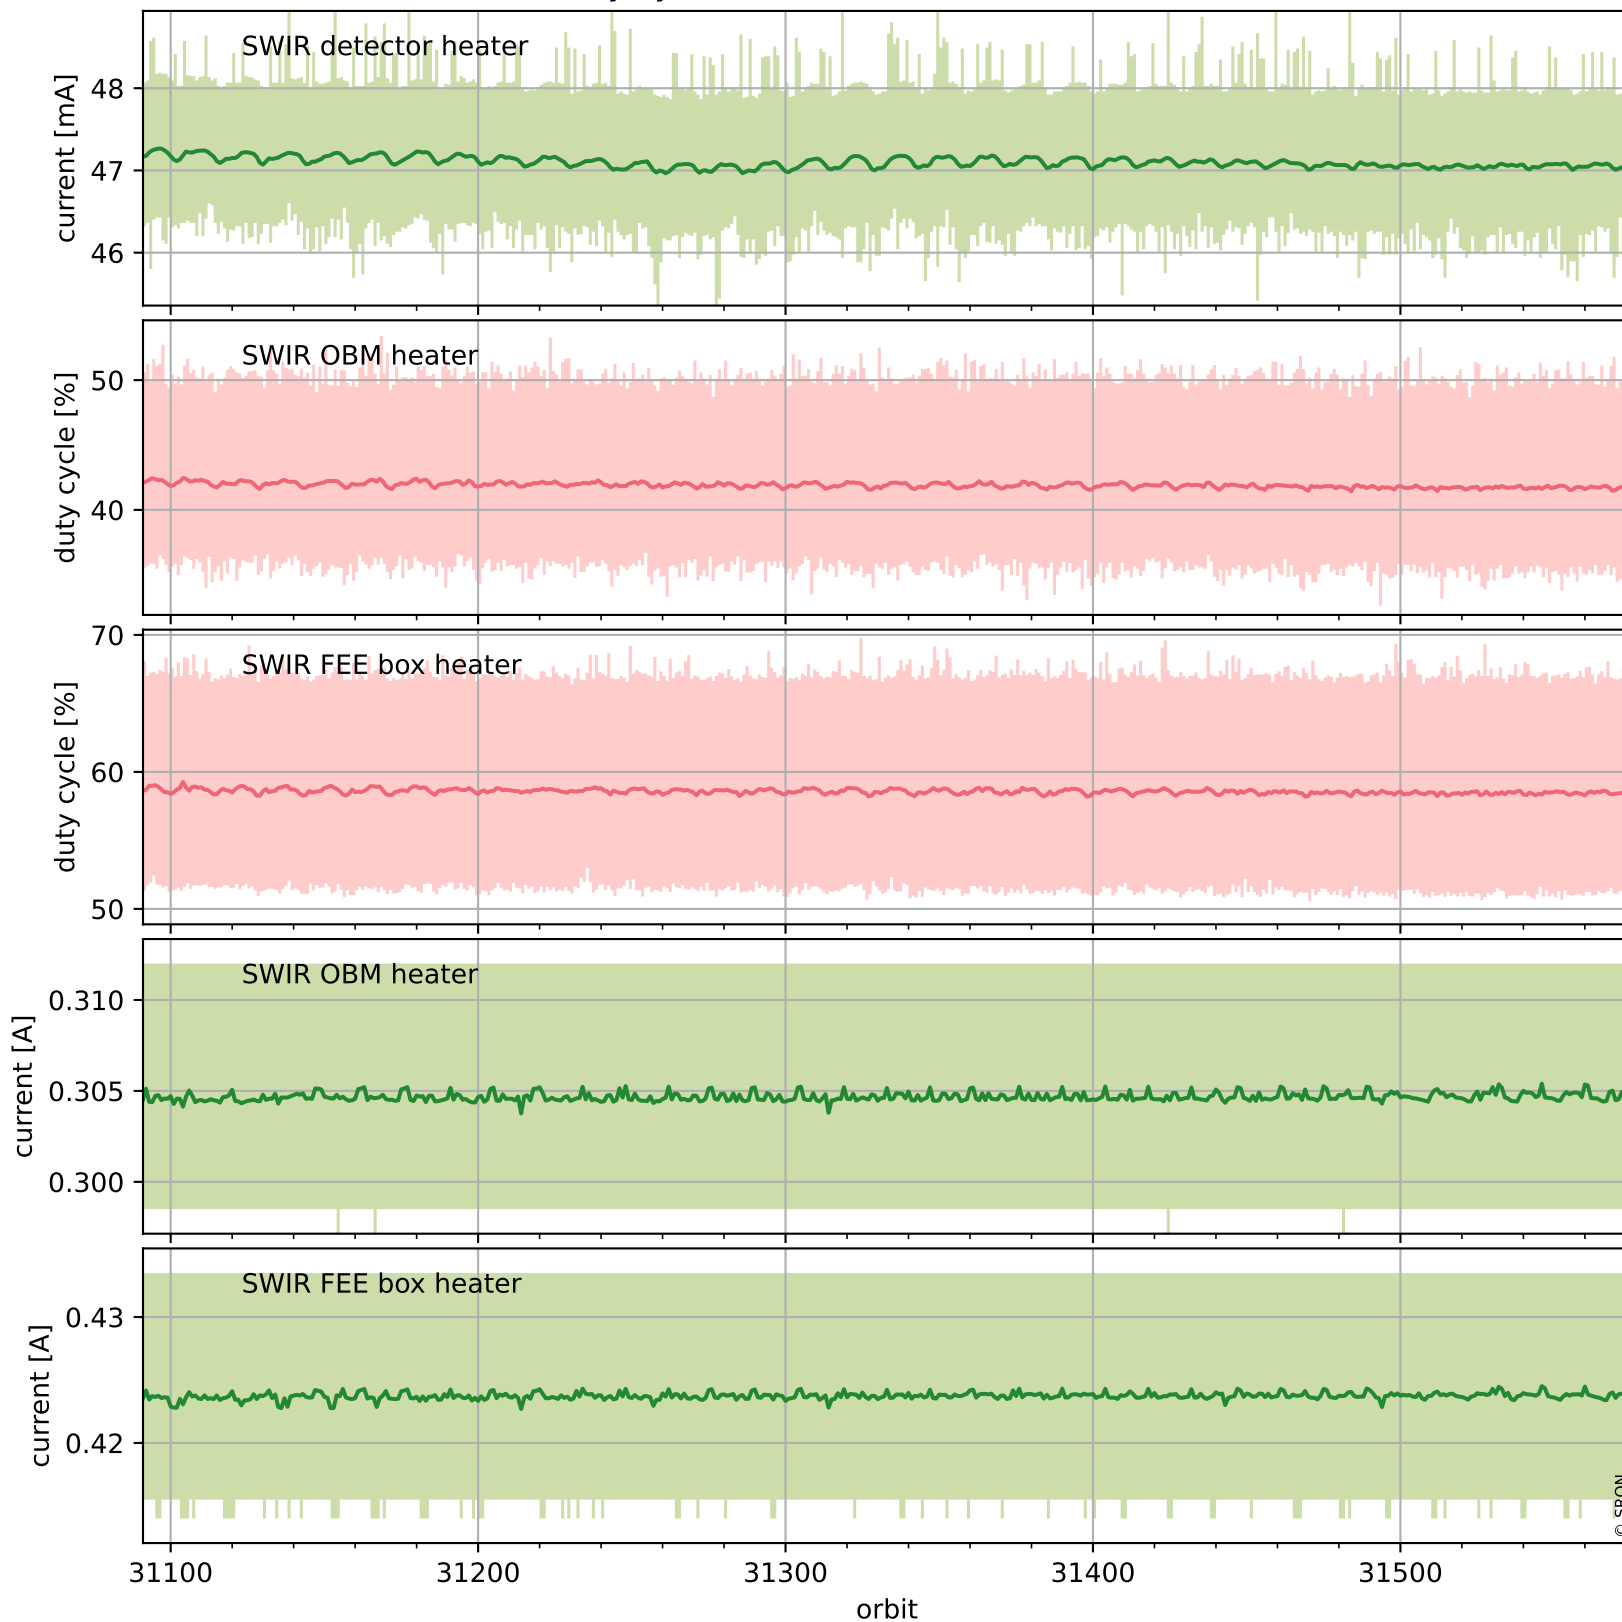

Tropomi SWIR housekeeping data

orbits: [31562, 31575]
coverage: 2023-11-16 / 2023-11-17
created: 2023-11-17T05:21:06Z

Temperature of sensors relevant for SWIR (one day)

Tropomi SWIR housekeeping data

orbits: [31091, 31575]
coverage: 2023-10-13 / 2023-11-17
created: 2023-11-17T05:21:06Z

Temperature of sensors relevant for SWIR (last month)

Tropomi SWIR housekeeping data

orbits: [31562, 31575]
coverage: 2023-11-16 / 2023-11-17
created: 2023-11-17T05:21:06Z

Current and duty cycle of 3 heaters relevant for SWIR (one day)

Tropomi SWIR housekeeping data

orbits: [31091, 31575]
coverage: 2023-10-13 / 2023-11-17
created: 2023-11-17T05:21:07Z

Current and duty cycle of 3 heaters relevant for SWIR (last month)

Tropomi SWIR housekeeping data

orbits: [31562, 31575]
coverage: 2023-11-16 / 2023-11-17
created: 2023-11-17T05:21:07Z

Temperature of sensors at the SWIR front-end electronics (one day)

Tropomi SWIR housekeeping data

orbits: [31091, 31575]
coverage: 2023-10-13 / 2023-11-17
created: 2023-11-17T05:21:08Z