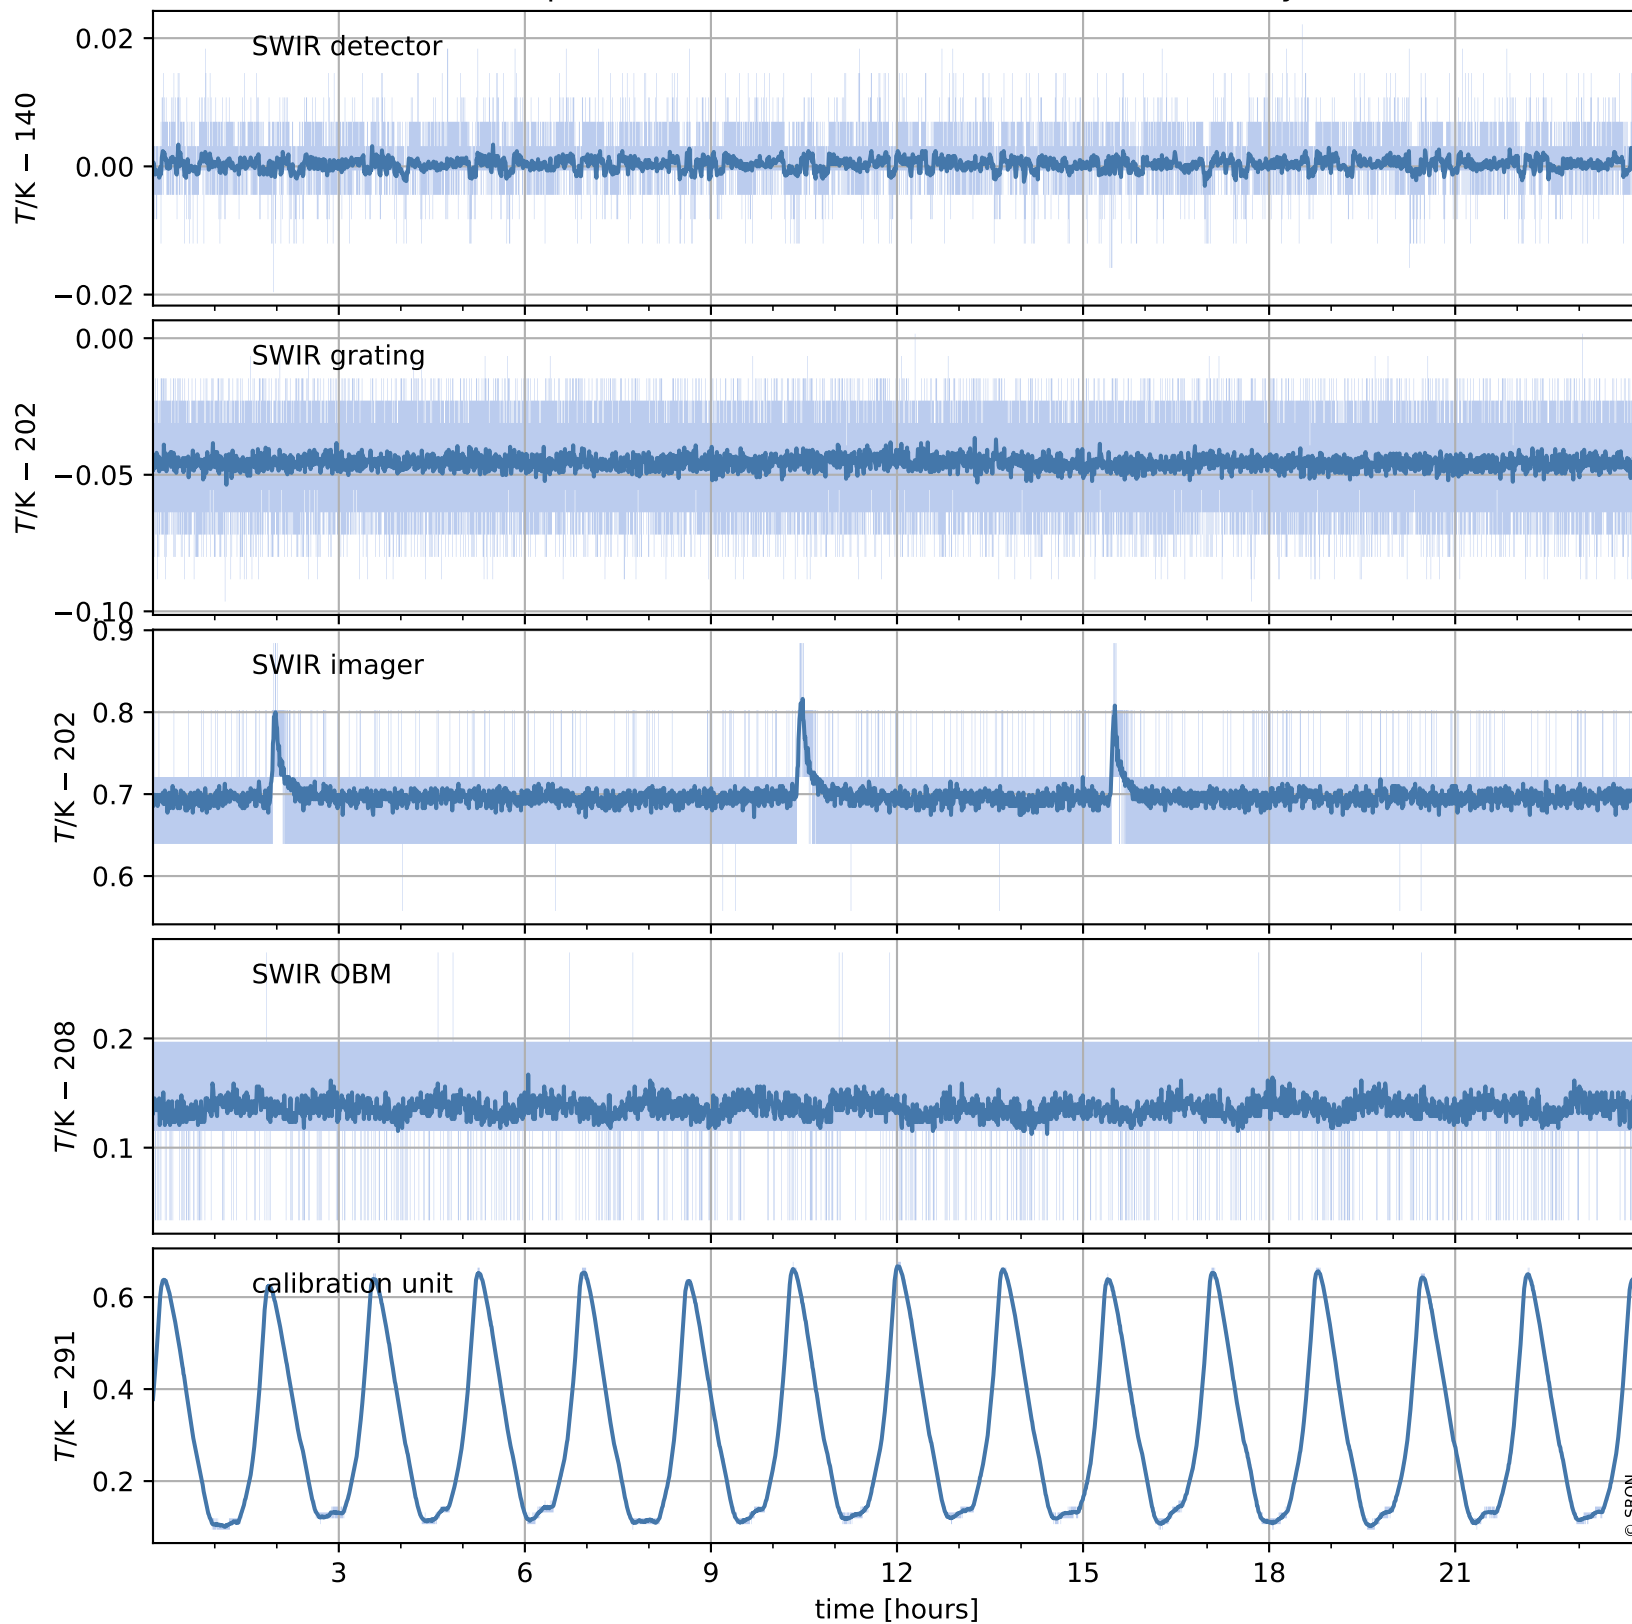

Tropomi SWIR housekeeping data

orbits: [31562, 31575]
coverage: 2023-11-16 / 2023-11-17
created: 2023-11-17T05:21:06Z

Temperature of sensors relevant for SWIR (one day)

Tropomi SWIR housekeeping data

orbits: [31091, 31575]
coverage: 2023-10-13 / 2023-11-17
created: 2023-11-17T05:21:06Z

Temperature of sensors relevant for SWIR (last month)

Tropomi SWIR housekeeping data

orbits: [31562, 31575]
coverage: 2023-11-16 / 2023-11-17
created: 2023-11-17T05:21:06Z

Current and duty cycle of 3 heaters relevant for SWIR (one day)

Tropomi SWIR housekeeping data

orbits: [31091, 31575]
coverage: 2023-10-13 / 2023-11-17
created: 2023-11-17T05:21:07Z

Current and duty cycle of 3 heaters relevant for SWIR (last month)

Tropomi SWIR housekeeping data