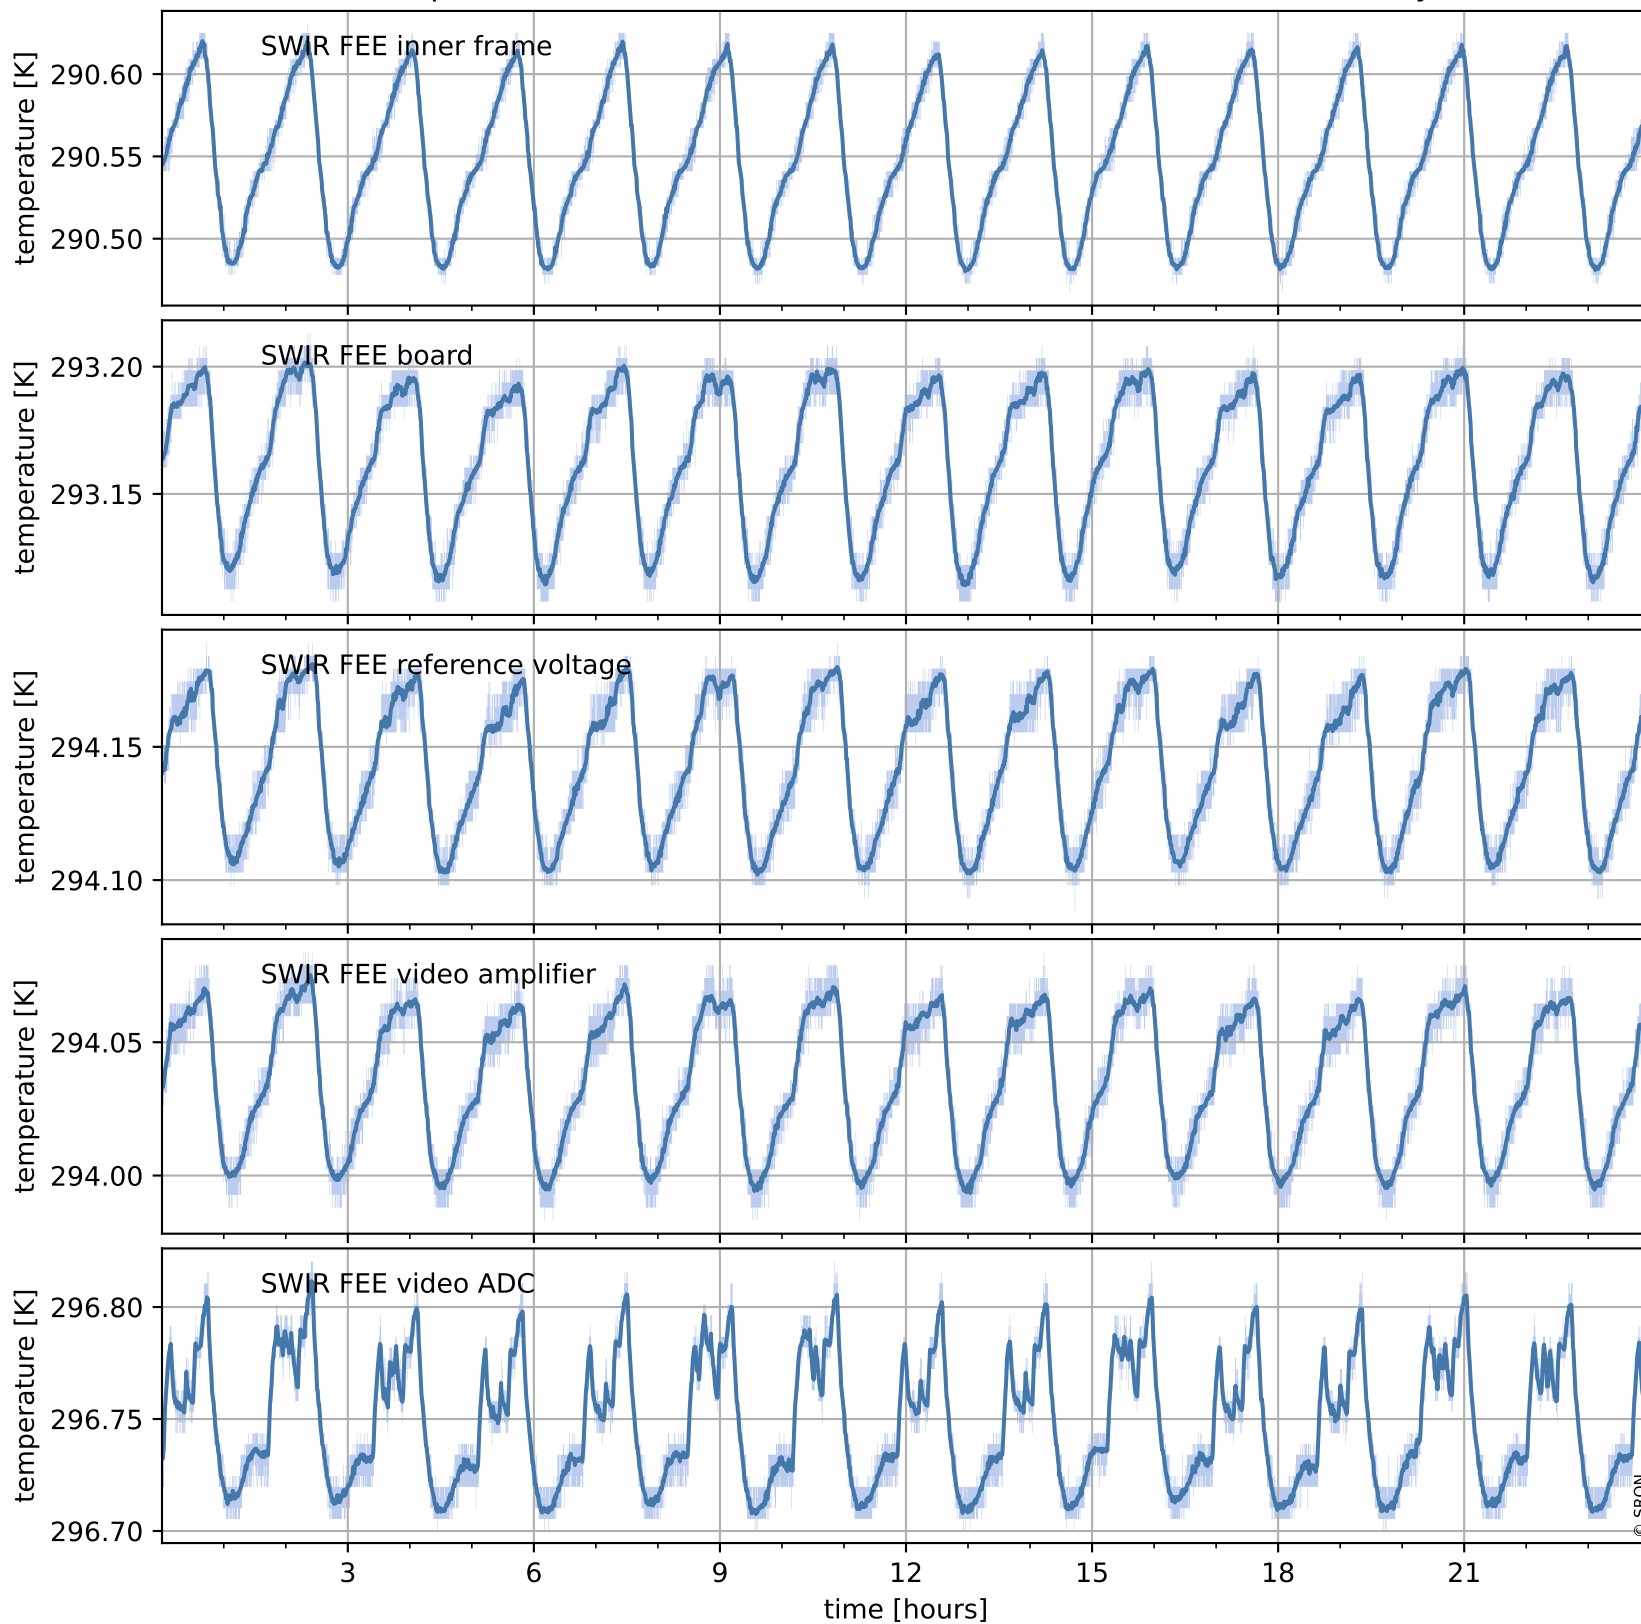

Tropomi SWIR housekeeping data

orbits: [31562, 31575]
coverage: 2023-11-16 / 2023-11-17
created: 2023-11-17T05:21:06Z

Temperature of sensors relevant for SWIR (one day)

Tropomi SWIR housekeeping data

orbits: [31091, 31575]
coverage: 2023-10-13 / 2023-11-17
created: 2023-11-17T05:21:06Z

Temperature of sensors relevant for SWIR (last month)

Tropomi SWIR housekeeping data

orbits: [31562, 31575]
coverage: 2023-11-16 / 2023-11-17
created: 2023-11-17T05:21:06Z

Current and duty cycle of 3 heaters relevant for SWIR (one day)

Tropomi SWIR housekeeping data

orbits: [31091, 31575]
coverage: 2023-10-13 / 2023-11-17
created: 2023-11-17T05:21:07Z

Current and duty cycle of 3 heaters relevant for SWIR (last month)

Tropomi SWIR housekeeping data

orbits: [31562, 31575]
coverage: 2023-11-16 / 2023-11-17
created: 2023-11-17T05:21:07Z

Temperature of sensors at the SWIR front-end electronics (one day)

Tropomi SWIR housekeeping data

orbits: [31091, 31575]
coverage: 2023-10-13 / 2023-11-17
created: 2023-11-17T05:21:08Z