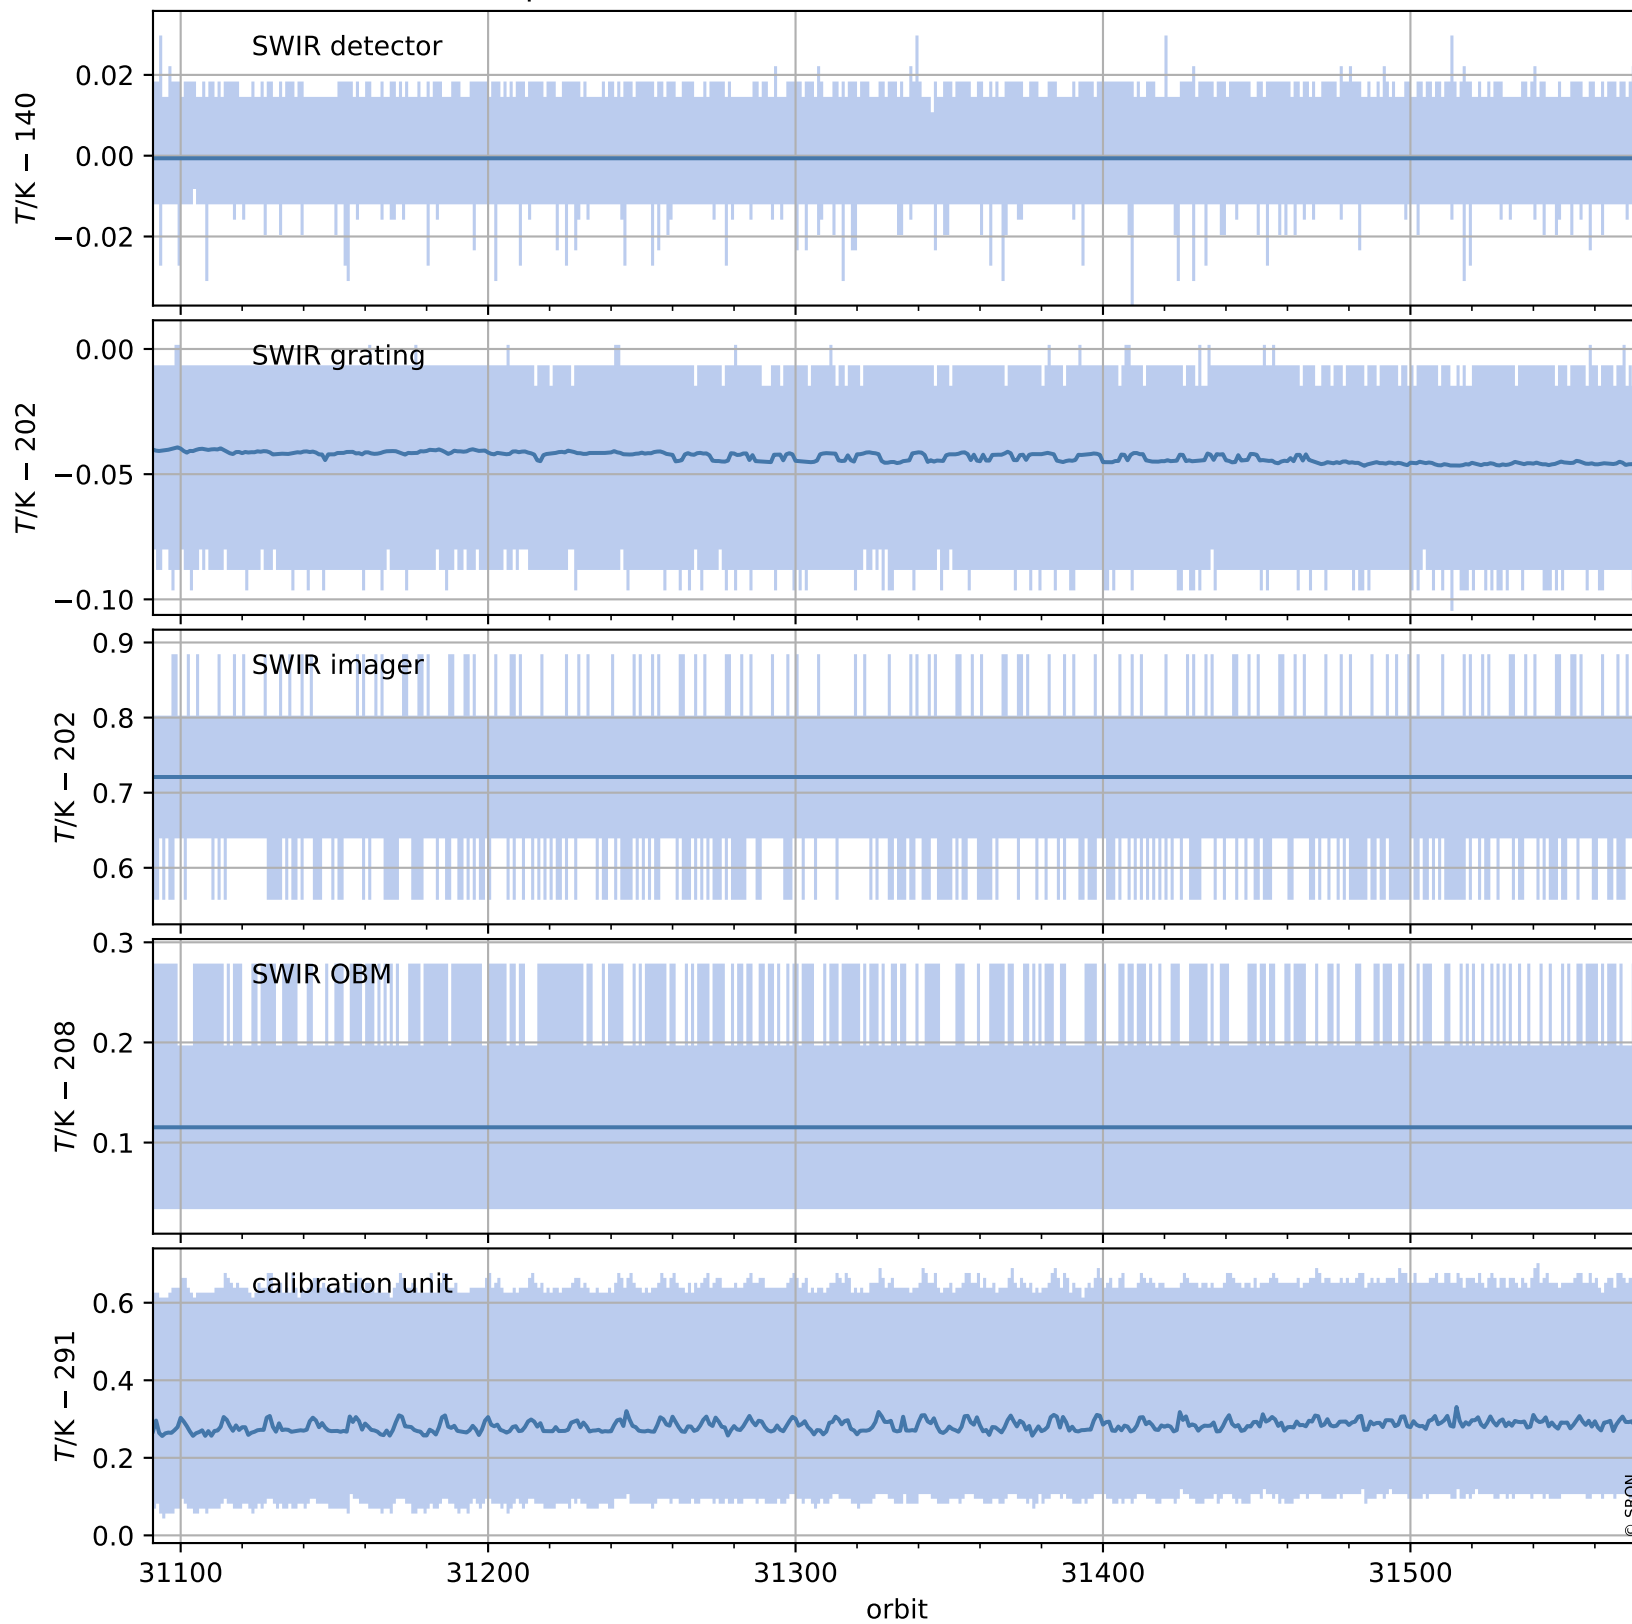

Tropomi SWIR housekeeping data

orbits: [31562, 31575]
coverage: 2023-11-16 / 2023-11-17
created: 2023-11-17T05:21:06Z

Temperature of sensors relevant for SWIR (one day)

Tropomi SWIR housekeeping data

orbits: [31091, 31575]
coverage: 2023-10-13 / 2023-11-17
created: 2023-11-17T05:21:06Z

Temperature of sensors relevant for SWIR (last month)

Tropomi SWIR housekeeping data

orbits: [31562, 31575]
coverage: 2023-11-16 / 2023-11-17
created: 2023-11-17T05:21:06Z

Current and duty cycle of 3 heaters relevant for SWIR (one day)

Tropomi SWIR housekeeping data

orbits: [31091, 31575]
coverage: 2023-10-13 / 2023-11-17
created: 2023-11-17T05:21:07Z

Current and duty cycle of 3 heaters relevant for SWIR (last month)

Tropomi SWIR housekeeping data

orbits: [31562, 31575]
coverage: 2023-11-16 / 2023-11-17
created: 2023-11-17T05:21:07Z

Temperature of sensors at the SWIR front-end electronics (one day)

Tropomi SWIR housekeeping data

orbits: [31091, 31575]
coverage: 2023-10-13 / 2023-11-17
created: 2023-11-17T05:21:08Z