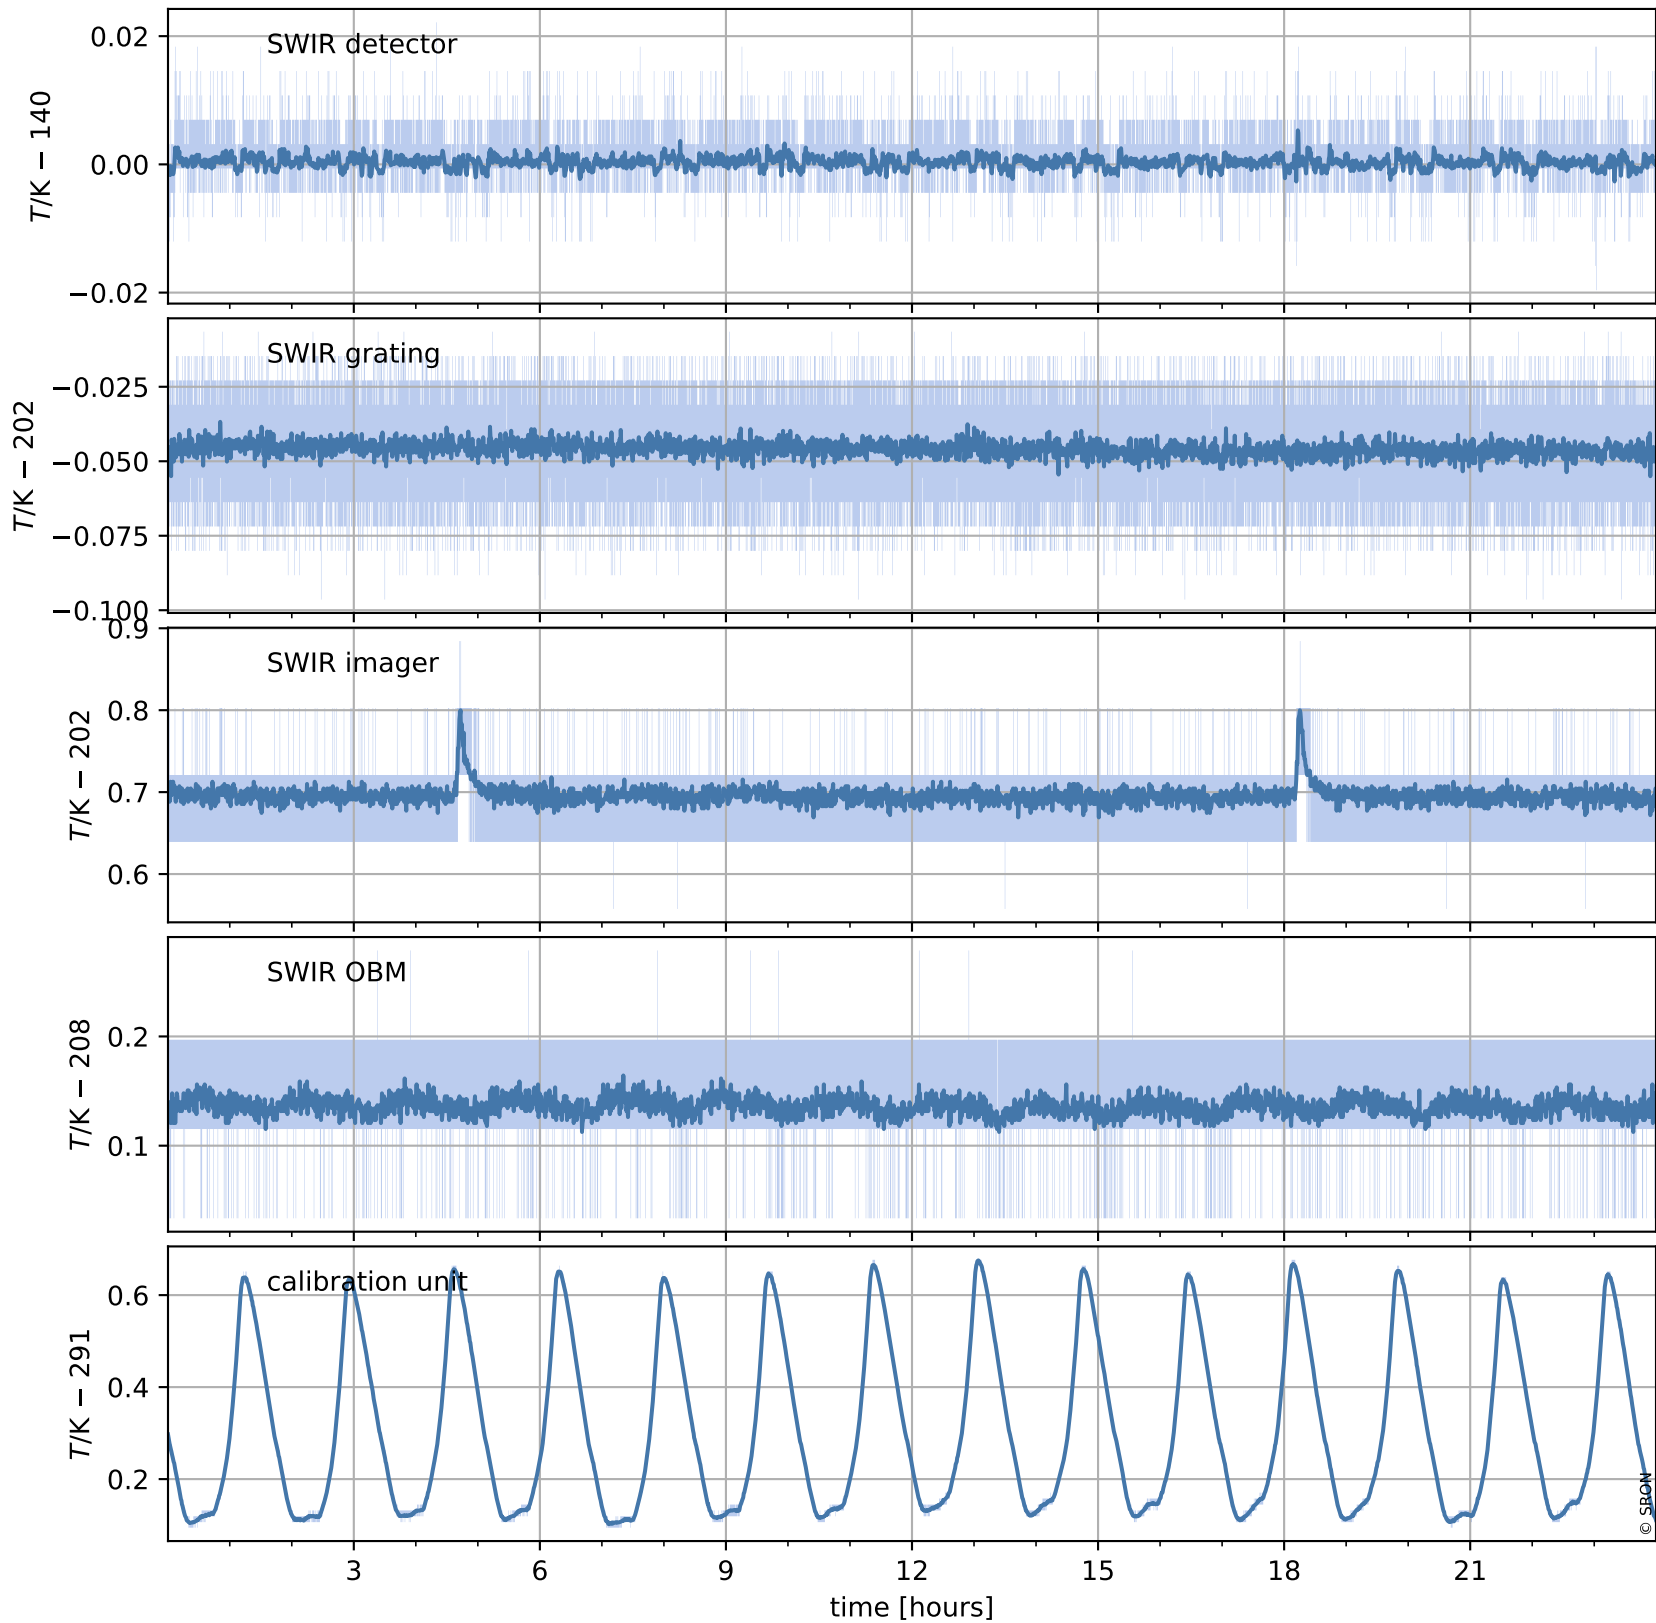

Tropomi SWIR housekeeping data

orbits: [31591, 31604]
coverage: 2023-11-18 / 2023-11-19
created: 2023-11-19T05:21:03Z

Temperature of sensors relevant for SWIR (one day)

Tropomi SWIR housekeeping data

orbits: [31120, 31604]
coverage: 2023-10-15 / 2023-11-19
created: 2023-11-19T05:21:04Z

Temperature of sensors relevant for SWIR (last month)

Tropomi SWIR housekeeping data

orbits: [31591, 31604]
coverage: 2023-11-18 / 2023-11-19
created: 2023-11-19T05:21:04Z

Current and duty cycle of 3 heaters relevant for SWIR (one day)

Tropomi SWIR housekeeping data

orbits: [31120, 31604]
coverage: 2023-10-15 / 2023-11-19
created: 2023-11-19T05:21:04Z

Current and duty cycle of 3 heaters relevant for SWIR (last month)

Tropomi SWIR housekeeping data