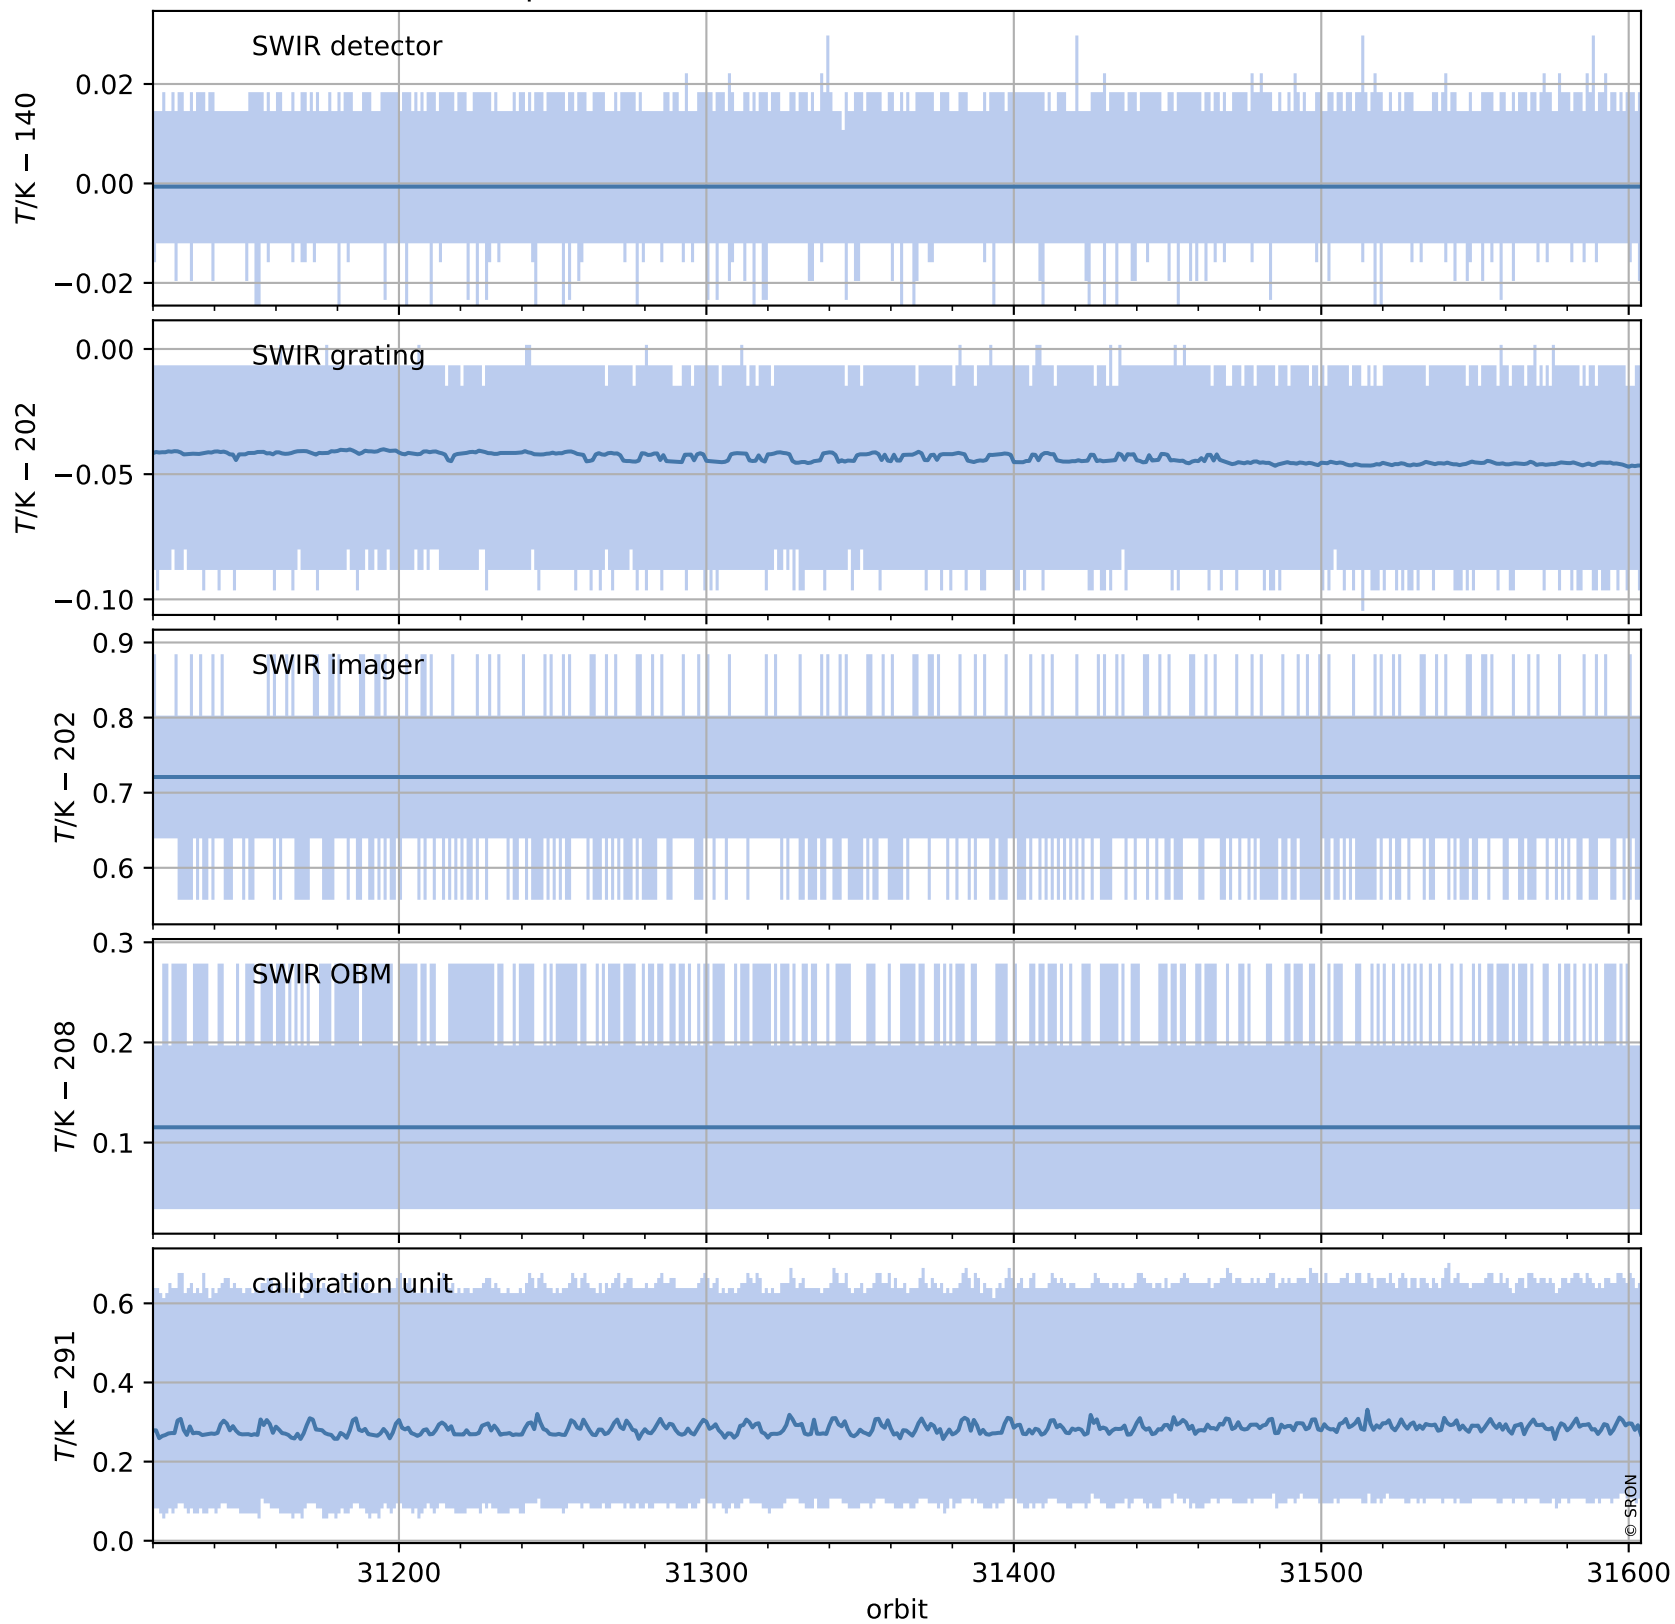

Tropomi SWIR housekeeping data

orbits: [31591, 31604]
coverage: 2023-11-18 / 2023-11-19
created: 2023-11-19T05:21:03Z

Temperature of sensors relevant for SWIR (one day)

Tropomi SWIR housekeeping data

orbits: [31120, 31604]
coverage: 2023-10-15 / 2023-11-19
created: 2023-11-19T05:21:04Z

Temperature of sensors relevant for SWIR (last month)

Tropomi SWIR housekeeping data

orbits: [31591, 31604]
coverage: 2023-11-18 / 2023-11-19
created: 2023-11-19T05:21:04Z

Current and duty cycle of 3 heaters relevant for SWIR (one day)

Tropomi SWIR housekeeping data

orbits: [31120, 31604]
coverage: 2023-10-15 / 2023-11-19
created: 2023-11-19T05:21:04Z

Current and duty cycle of 3 heaters relevant for SWIR (last month)

Tropomi SWIR housekeeping data

orbits: [31591, 31604]
coverage: 2023-11-18 / 2023-11-19
created: 2023-11-19T05:21:05Z

Temperature of sensors at the SWIR front-end electronics (one day)

Tropomi SWIR housekeeping data

orbits: [31120, 31604]
coverage: 2023-10-15 / 2023-11-19
created: 2023-11-19T05:21:05Z