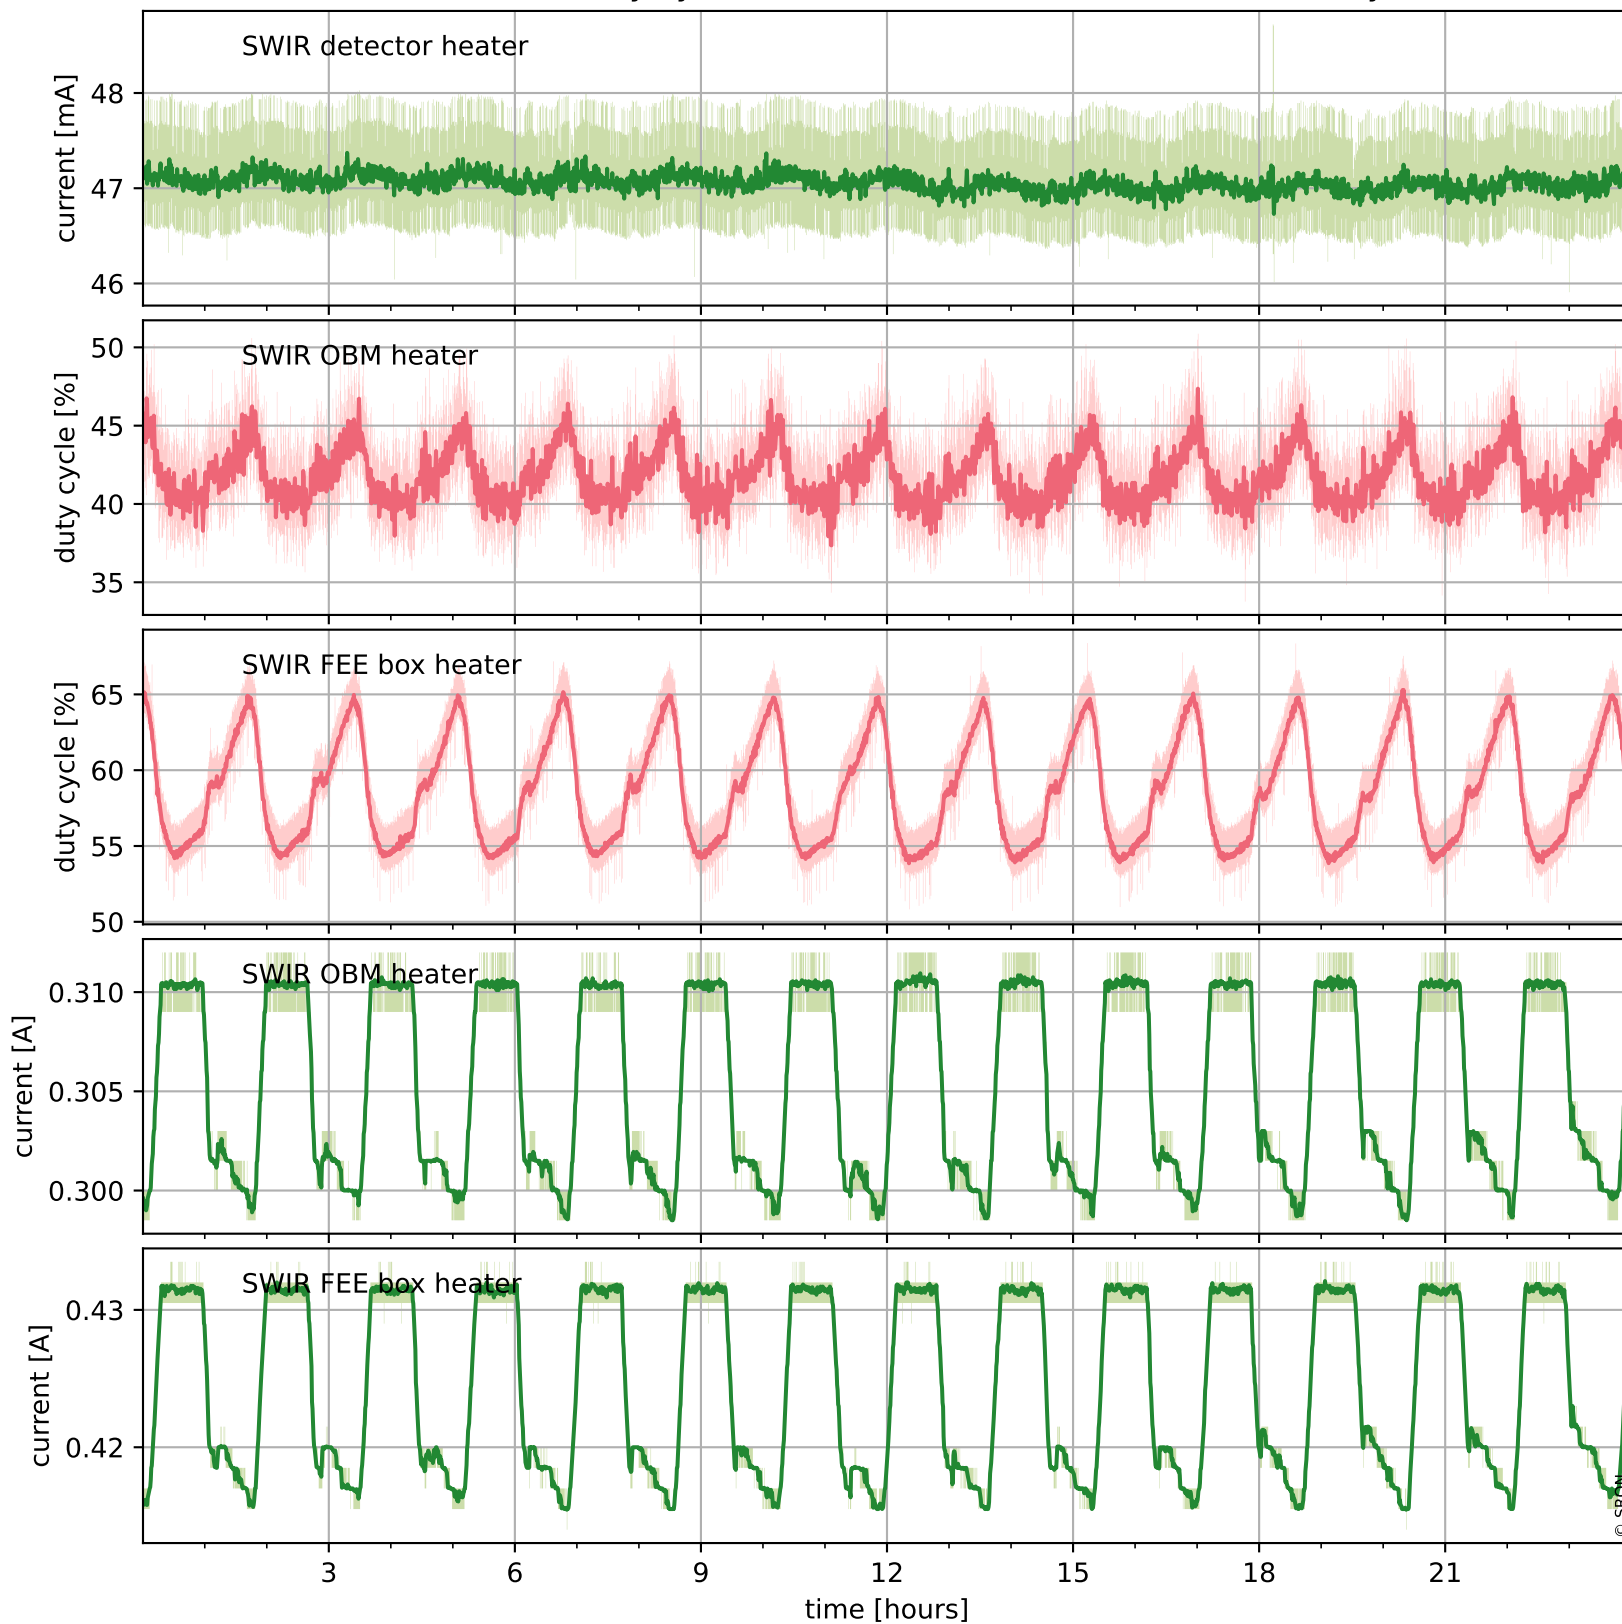

Tropomi SWIR housekeeping data

orbits: [31591, 31604]
coverage: 2023-11-18 / 2023-11-19
created: 2023-11-19T05:21:03Z

Temperature of sensors relevant for SWIR (one day)

Tropomi SWIR housekeeping data

orbits: [31120, 31604]
coverage: 2023-10-15 / 2023-11-19
created: 2023-11-19T05:21:04Z

Temperature of sensors relevant for SWIR (last month)

Tropomi SWIR housekeeping data

orbits: [31591, 31604]
coverage: 2023-11-18 / 2023-11-19
created: 2023-11-19T05:21:04Z

Current and duty cycle of 3 heaters relevant for SWIR (one day)

Tropomi SWIR housekeeping data

orbits: [31120, 31604]
coverage: 2023-10-15 / 2023-11-19
created: 2023-11-19T05:21:04Z

Current and duty cycle of 3 heaters relevant for SWIR (last month)

Tropomi SWIR housekeeping data