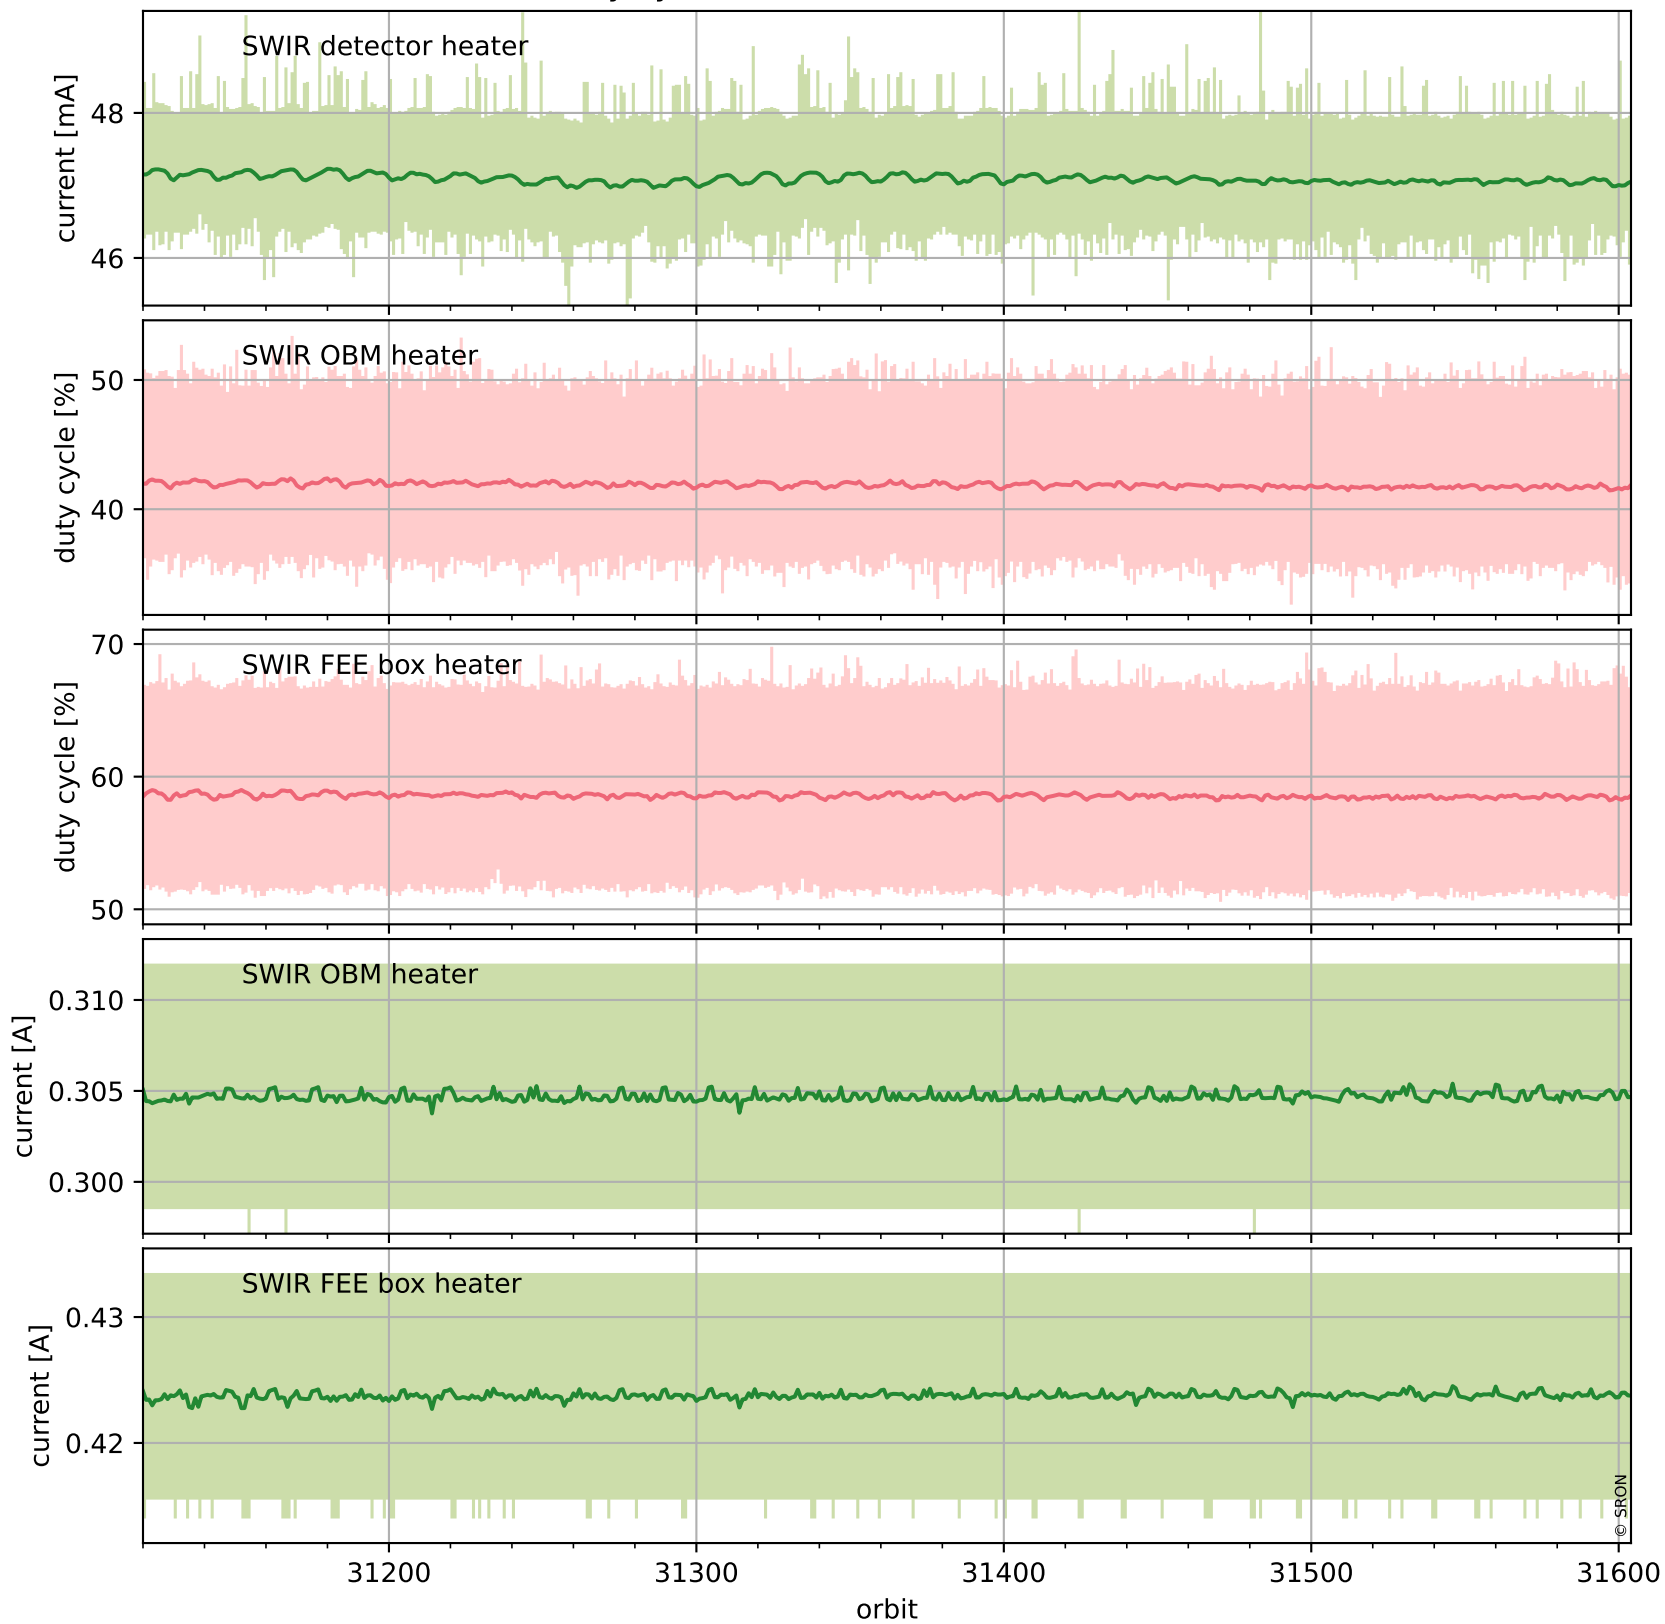

Tropomi SWIR housekeeping data

orbits: [31591, 31604]
coverage: 2023-11-18 / 2023-11-19
created: 2023-11-19T05:21:03Z

Temperature of sensors relevant for SWIR (one day)

Tropomi SWIR housekeeping data

orbits: [31120, 31604]
coverage: 2023-10-15 / 2023-11-19
created: 2023-11-19T05:21:04Z

Temperature of sensors relevant for SWIR (last month)

Tropomi SWIR housekeeping data

orbits: [31591, 31604]
coverage: 2023-11-18 / 2023-11-19
created: 2023-11-19T05:21:04Z

Current and duty cycle of 3 heaters relevant for SWIR (one day)

Tropomi SWIR housekeeping data

orbits: [31120, 31604]
coverage: 2023-10-15 / 2023-11-19
created: 2023-11-19T05:21:04Z

Current and duty cycle of 3 heaters relevant for SWIR (last month)

Tropomi SWIR housekeeping data

orbits: [31591, 31604]
coverage: 2023-11-18 / 2023-11-19
created: 2023-11-19T05:21:05Z

Temperature of sensors at the SWIR front-end electronics (one day)

Tropomi SWIR housekeeping data

orbits: [31120, 31604]
coverage: 2023-10-15 / 2023-11-19
created: 2023-11-19T05:21:05Z