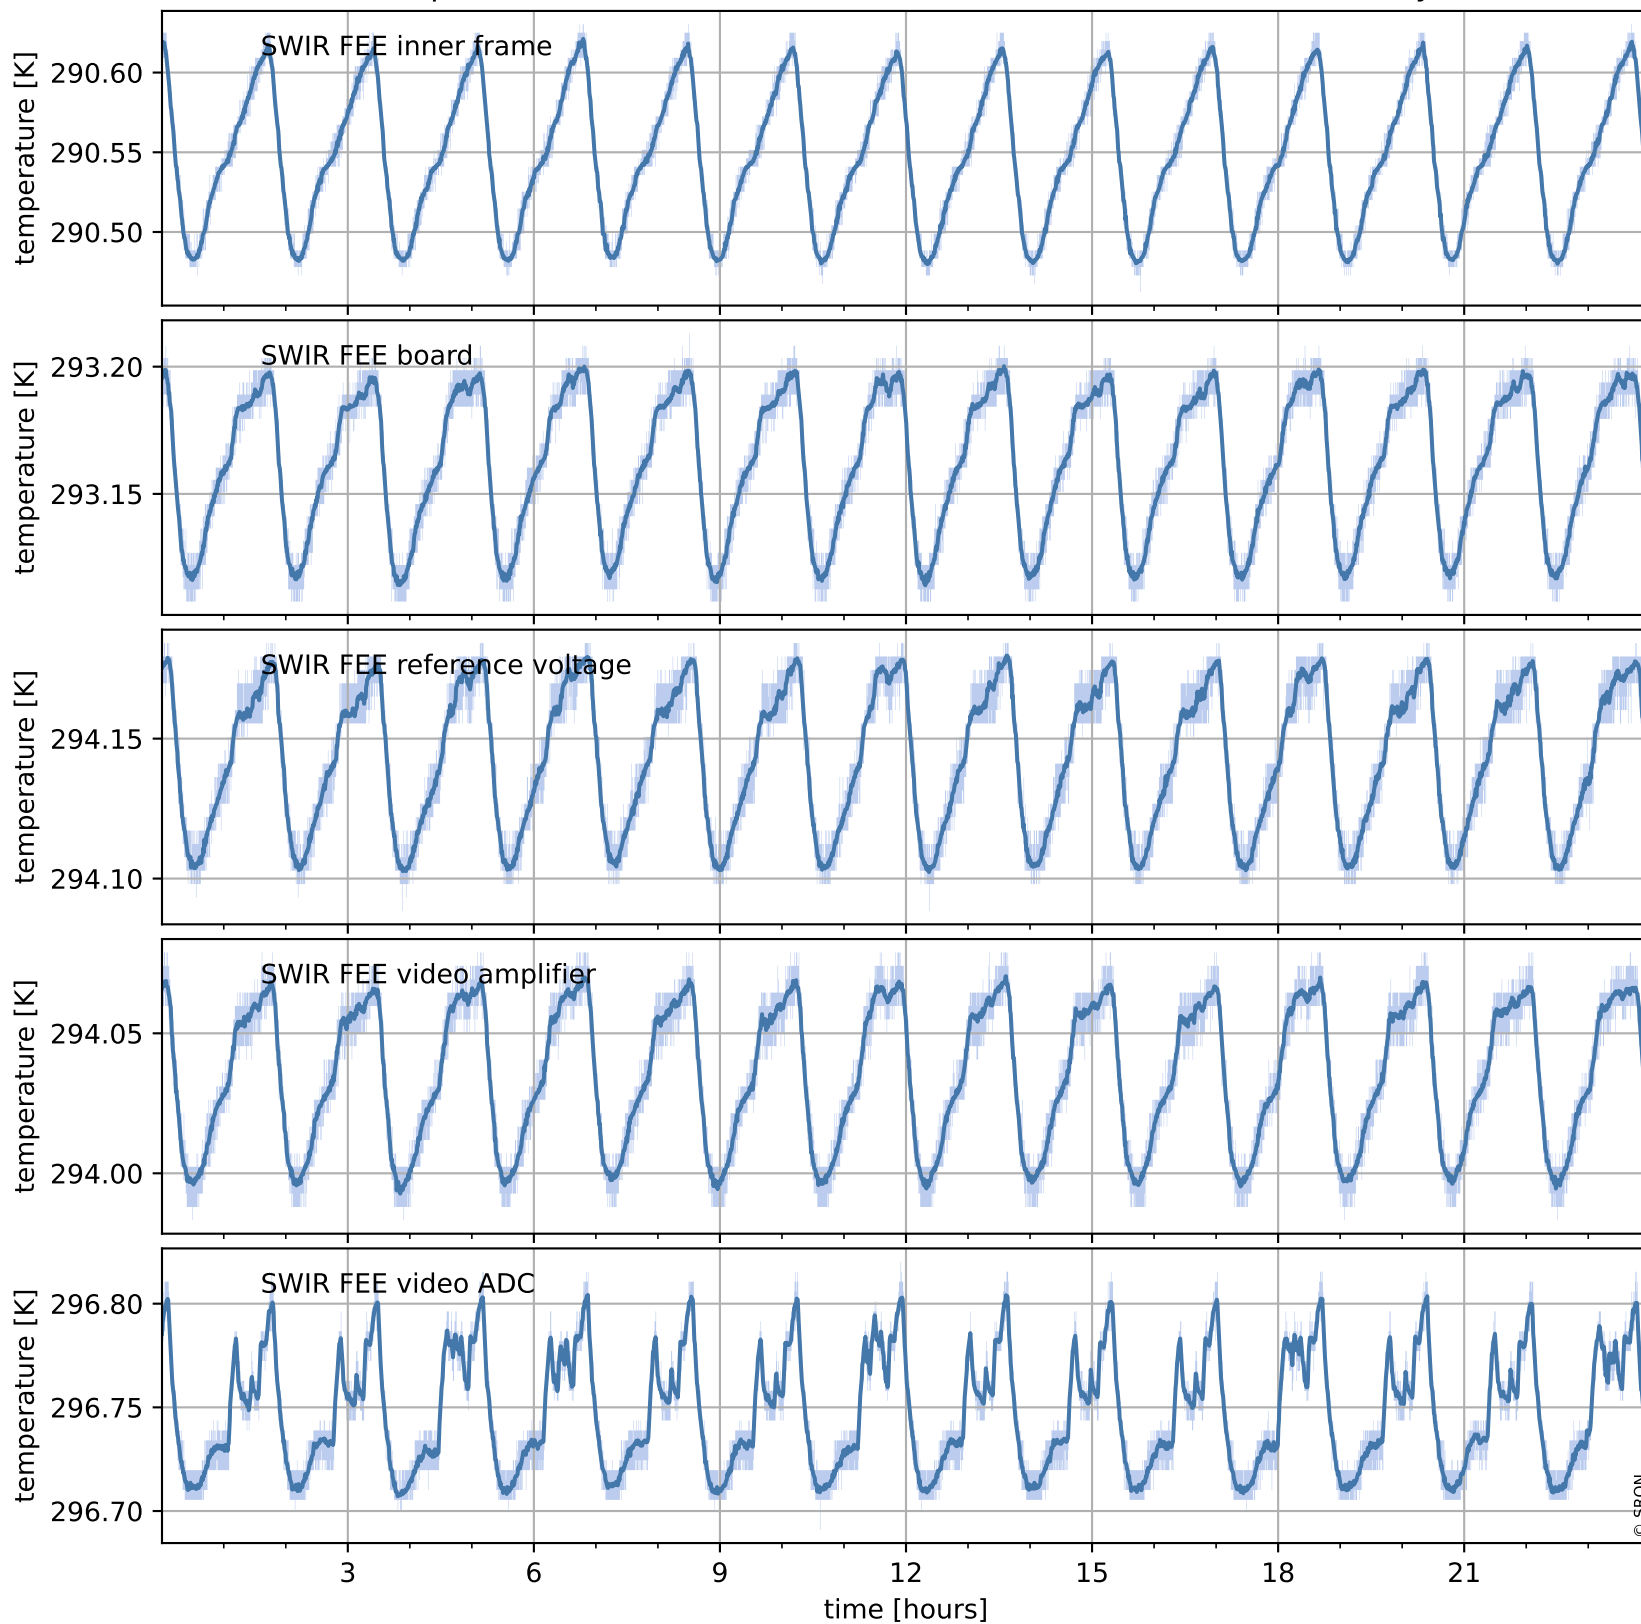

Tropomi SWIR housekeeping data

orbits: [31591, 31604]
coverage: 2023-11-18 / 2023-11-19
created: 2023-11-19T05:21:03Z

Temperature of sensors relevant for SWIR (one day)

Tropomi SWIR housekeeping data

orbits: [31120, 31604]
coverage: 2023-10-15 / 2023-11-19
created: 2023-11-19T05:21:04Z

Temperature of sensors relevant for SWIR (last month)

Tropomi SWIR housekeeping data

orbits: [31591, 31604]
coverage: 2023-11-18 / 2023-11-19
created: 2023-11-19T05:21:04Z

Current and duty cycle of 3 heaters relevant for SWIR (one day)

Tropomi SWIR housekeeping data

orbits: [31120, 31604]
coverage: 2023-10-15 / 2023-11-19
created: 2023-11-19T05:21:04Z

Current and duty cycle of 3 heaters relevant for SWIR (last month)

Tropomi SWIR housekeeping data

orbits: [31591, 31604]
coverage: 2023-11-18 / 2023-11-19
created: 2023-11-19T05:21:05Z

Temperature of sensors at the SWIR front-end electronics (one day)

Tropomi SWIR housekeeping data

orbits: [31120, 31604]
coverage: 2023-10-15 / 2023-11-19
created: 2023-11-19T05:21:05Z