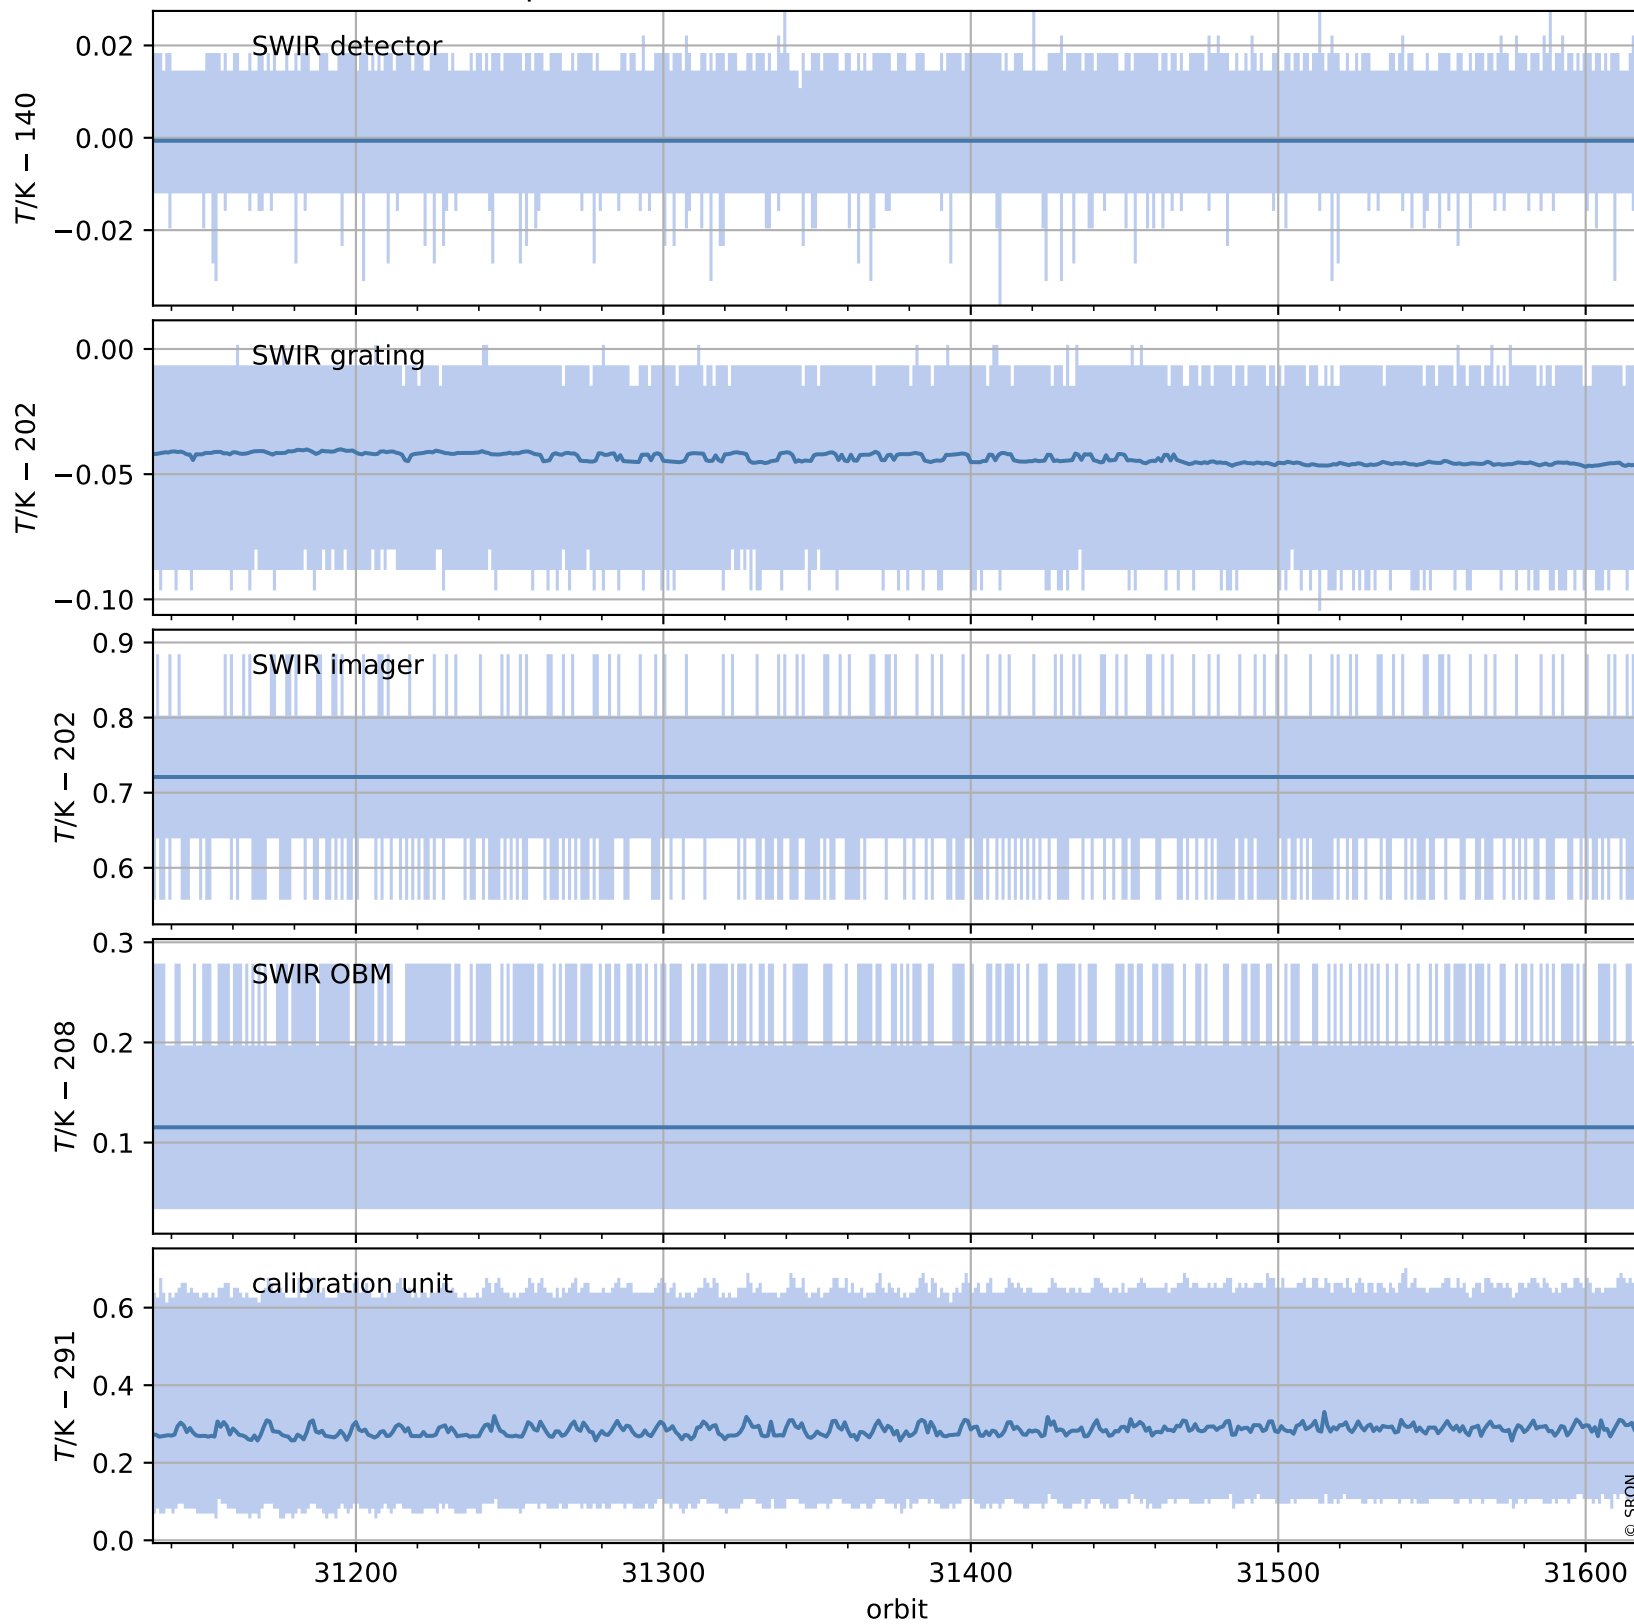

Tropomi SWIR housekeeping data

orbits: [31605, 31618]
coverage: 2023-11-19 / 2023-11-20
created: 2023-11-20T05:21:03Z

Temperature of sensors relevant for SWIR (one day)

Tropomi SWIR housekeeping data

orbits: [31134, 31618]
coverage: 2023-10-16 / 2023-11-20
created: 2023-11-20T05:21:04Z

Temperature of sensors relevant for SWIR (last month)

Tropomi SWIR housekeeping data

orbits: [31605, 31618]
coverage: 2023-11-19 / 2023-11-20
created: 2023-11-20T05:21:04Z

Current and duty cycle of 3 heaters relevant for SWIR (one day)

Tropomi SWIR housekeeping data

orbits: [31134, 31618]
coverage: 2023-10-16 / 2023-11-20
created: 2023-11-20T05:21:04Z

Current and duty cycle of 3 heaters relevant for SWIR (last month)

Tropomi SWIR housekeeping data

orbits: [31605, 31618]
coverage: 2023-11-19 / 2023-11-20
created: 2023-11-20T05:21:05Z

Temperature of sensors at the SWIR front-end electronics (one day)

Tropomi SWIR housekeeping data

orbits: [31134, 31618]
coverage: 2023-10-16 / 2023-11-20
created: 2023-11-20T05:21:05Z