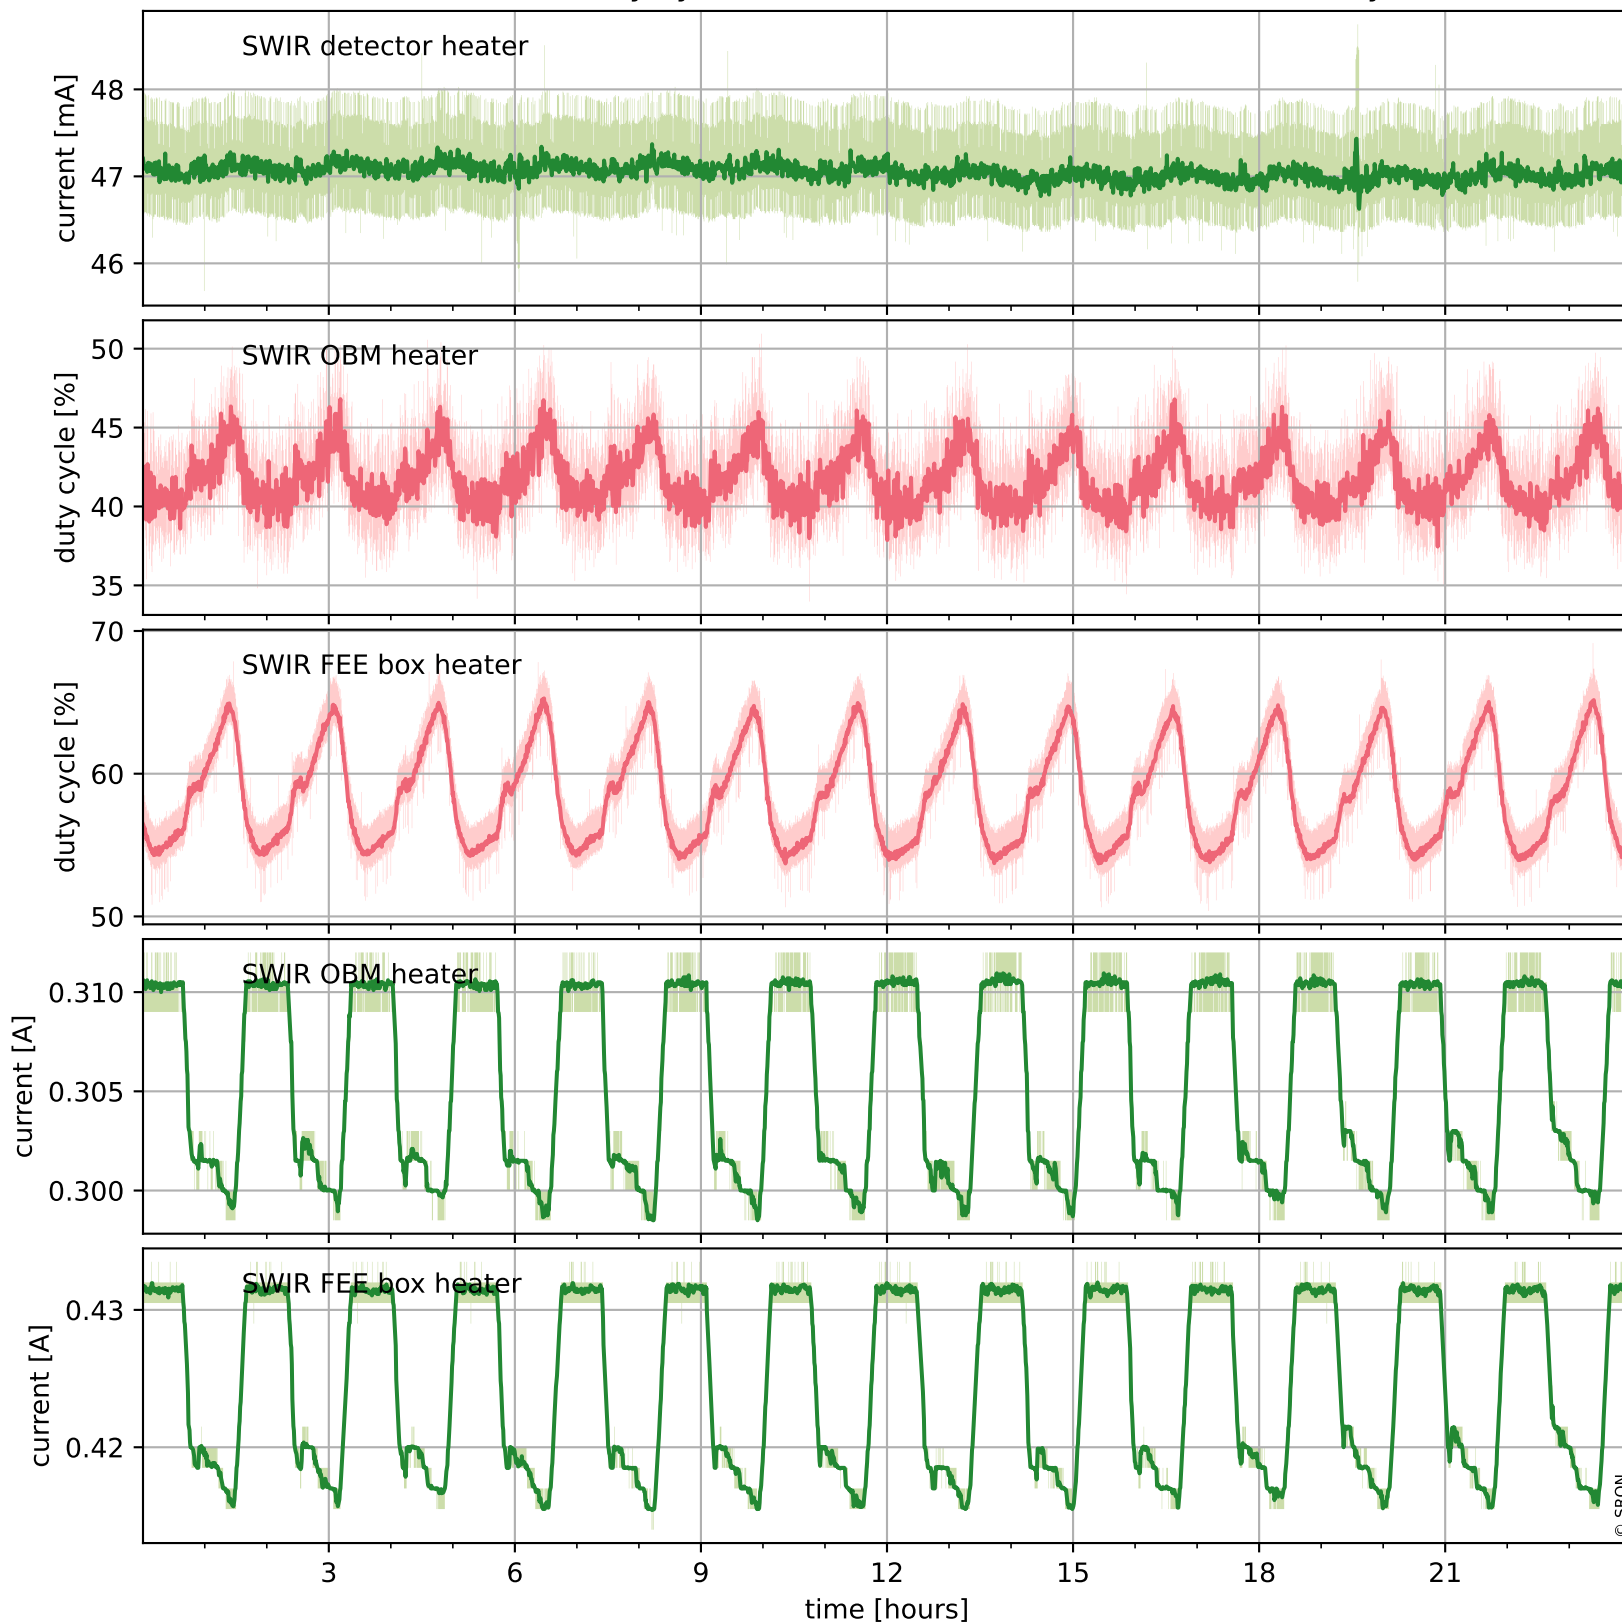

Tropomi SWIR housekeeping data

orbits: [31605, 31618]
coverage: 2023-11-19 / 2023-11-20
created: 2023-11-20T05:21:03Z

Temperature of sensors relevant for SWIR (one day)

Tropomi SWIR housekeeping data

orbits: [31134, 31618]
coverage: 2023-10-16 / 2023-11-20
created: 2023-11-20T05:21:04Z

Temperature of sensors relevant for SWIR (last month)

Tropomi SWIR housekeeping data

orbits: [31605, 31618]
coverage: 2023-11-19 / 2023-11-20
created: 2023-11-20T05:21:04Z

Current and duty cycle of 3 heaters relevant for SWIR (one day)

Tropomi SWIR housekeeping data

orbits: [31134, 31618]
coverage: 2023-10-16 / 2023-11-20
created: 2023-11-20T05:21:04Z

Current and duty cycle of 3 heaters relevant for SWIR (last month)

Tropomi SWIR housekeeping data