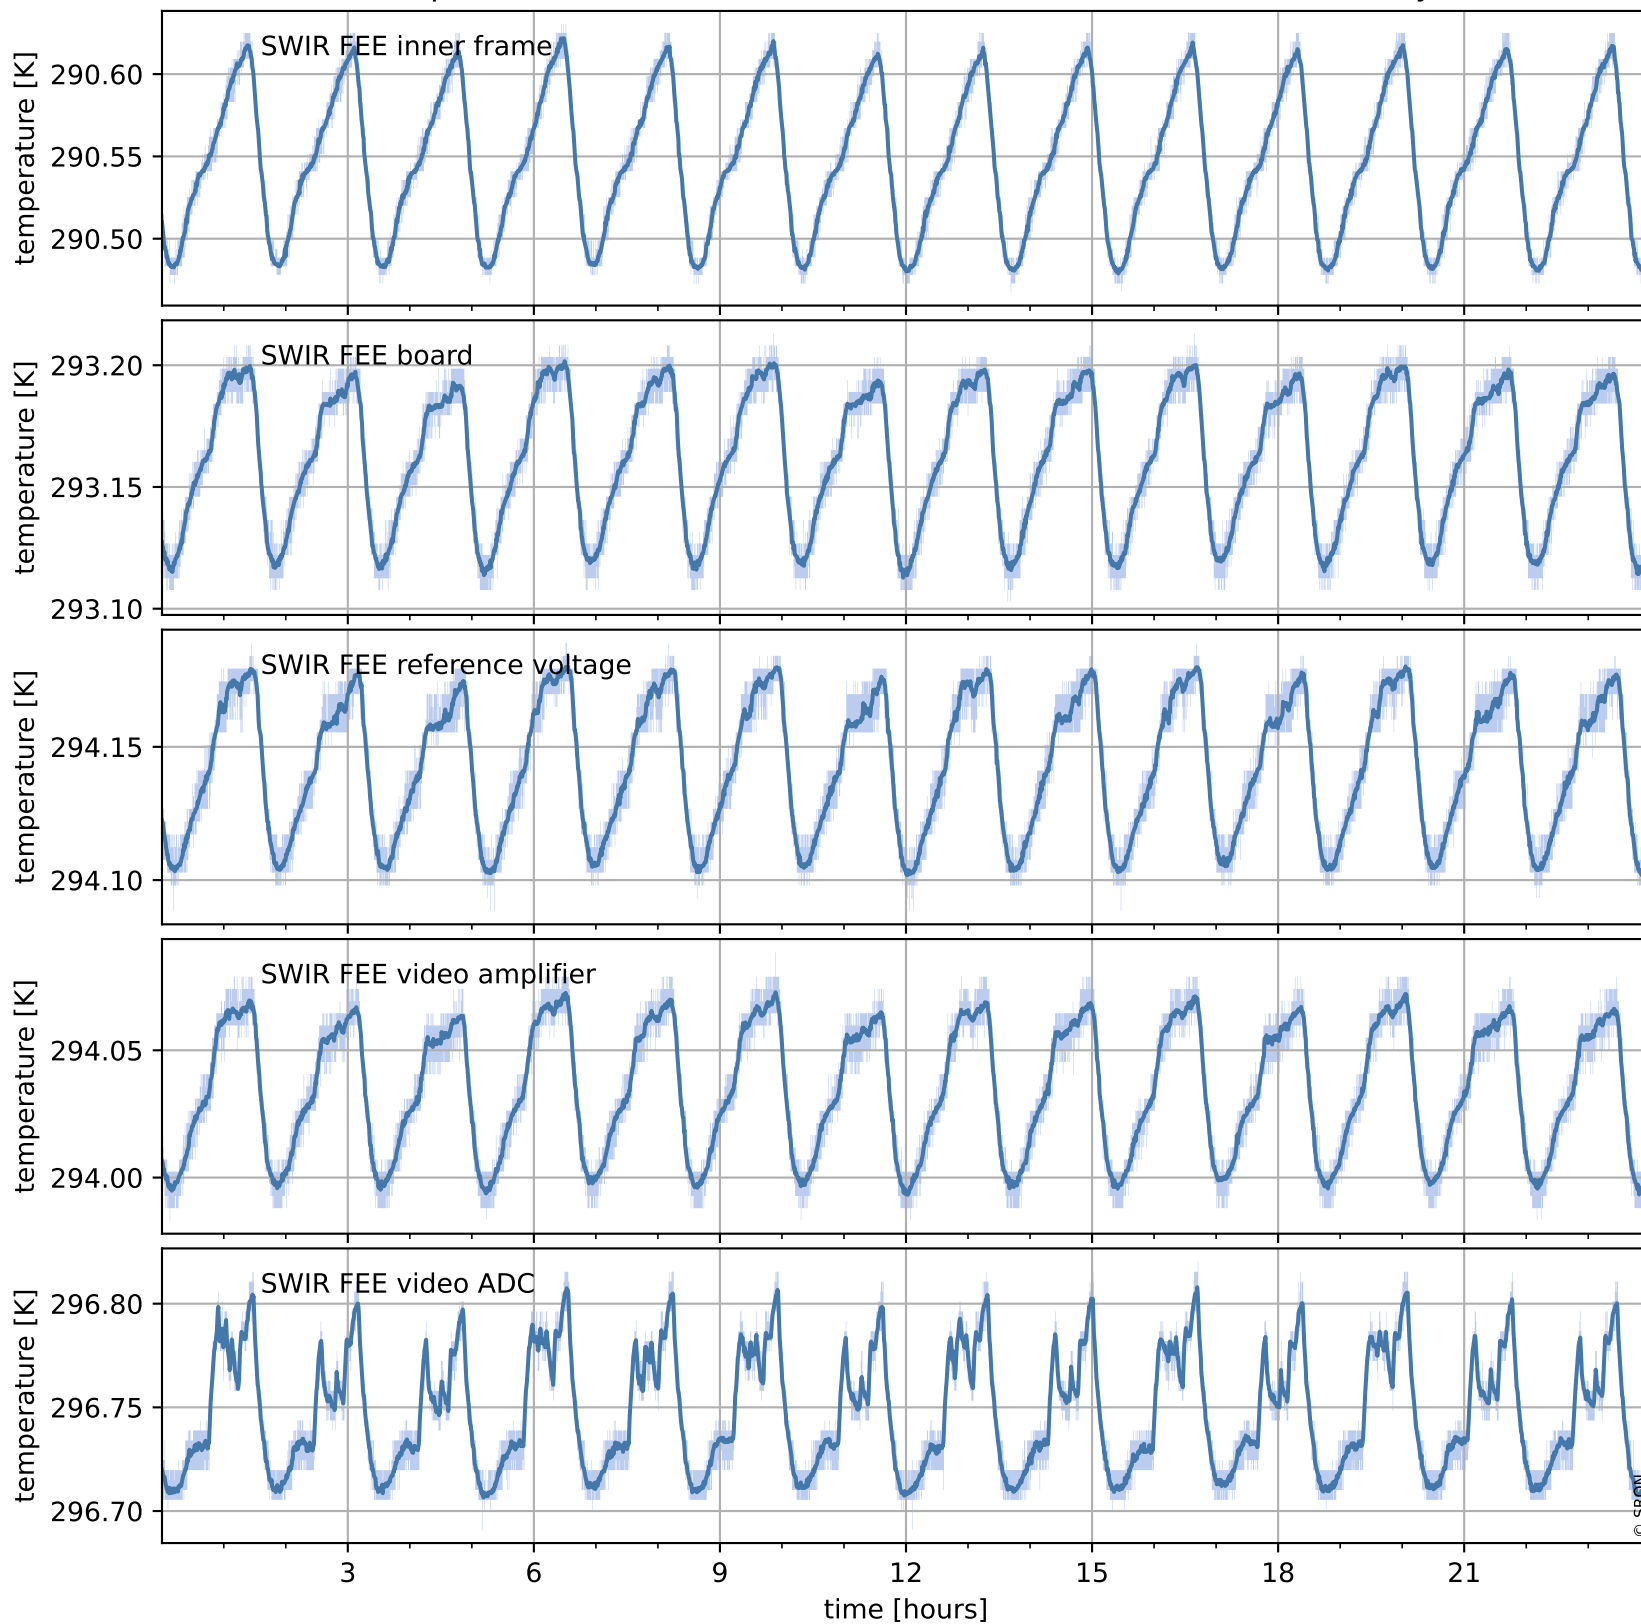

Tropomi SWIR housekeeping data

orbits: [31605, 31618]
coverage: 2023-11-19 / 2023-11-20
created: 2023-11-20T05:21:05Z

Temperature of sensors at the SWIR front-end electronics (one day)