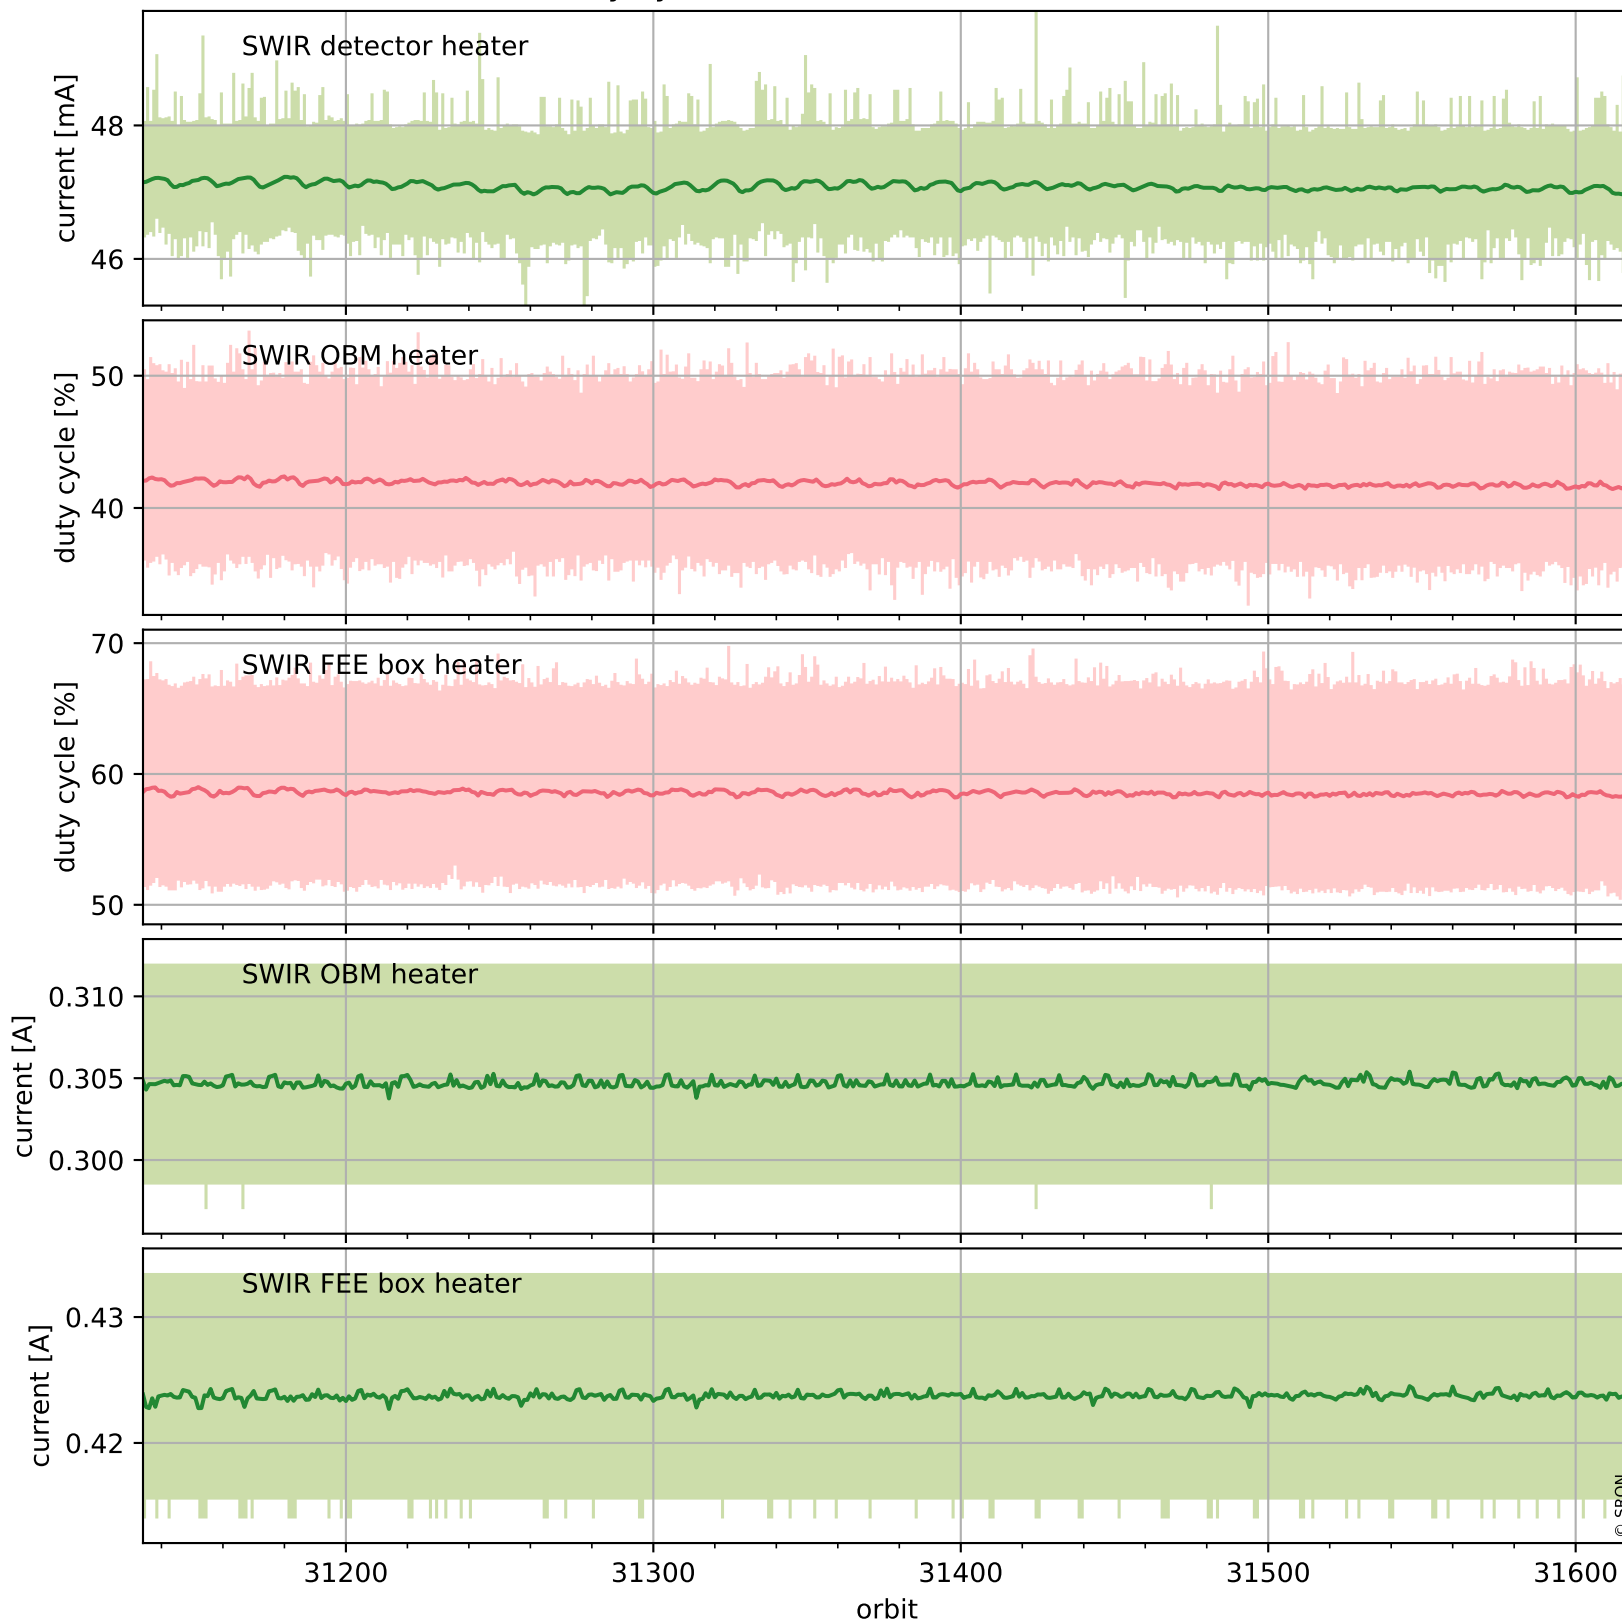

Tropomi SWIR housekeeping data

orbits: [31605, 31618]
coverage: 2023-11-19 / 2023-11-20
created: 2023-11-20T05:21:03Z

Temperature of sensors relevant for SWIR (one day)

Tropomi SWIR housekeeping data

orbits: [31134, 31618]
coverage: 2023-10-16 / 2023-11-20
created: 2023-11-20T05:21:04Z

Temperature of sensors relevant for SWIR (last month)

Tropomi SWIR housekeeping data

orbits: [31605, 31618]
coverage: 2023-11-19 / 2023-11-20
created: 2023-11-20T05:21:04Z

Current and duty cycle of 3 heaters relevant for SWIR (one day)

Tropomi SWIR housekeeping data

orbits: [31134, 31618]
coverage: 2023-10-16 / 2023-11-20
created: 2023-11-20T05:21:04Z

Current and duty cycle of 3 heaters relevant for SWIR (last month)

Tropomi SWIR housekeeping data

orbits: [31605, 31618]
coverage: 2023-11-19 / 2023-11-20
created: 2023-11-20T05:21:05Z

Temperature of sensors at the SWIR front-end electronics (one day)

Tropomi SWIR housekeeping data

orbits: [31134, 31618]
coverage: 2023-10-16 / 2023-11-20
created: 2023-11-20T05:21:05Z