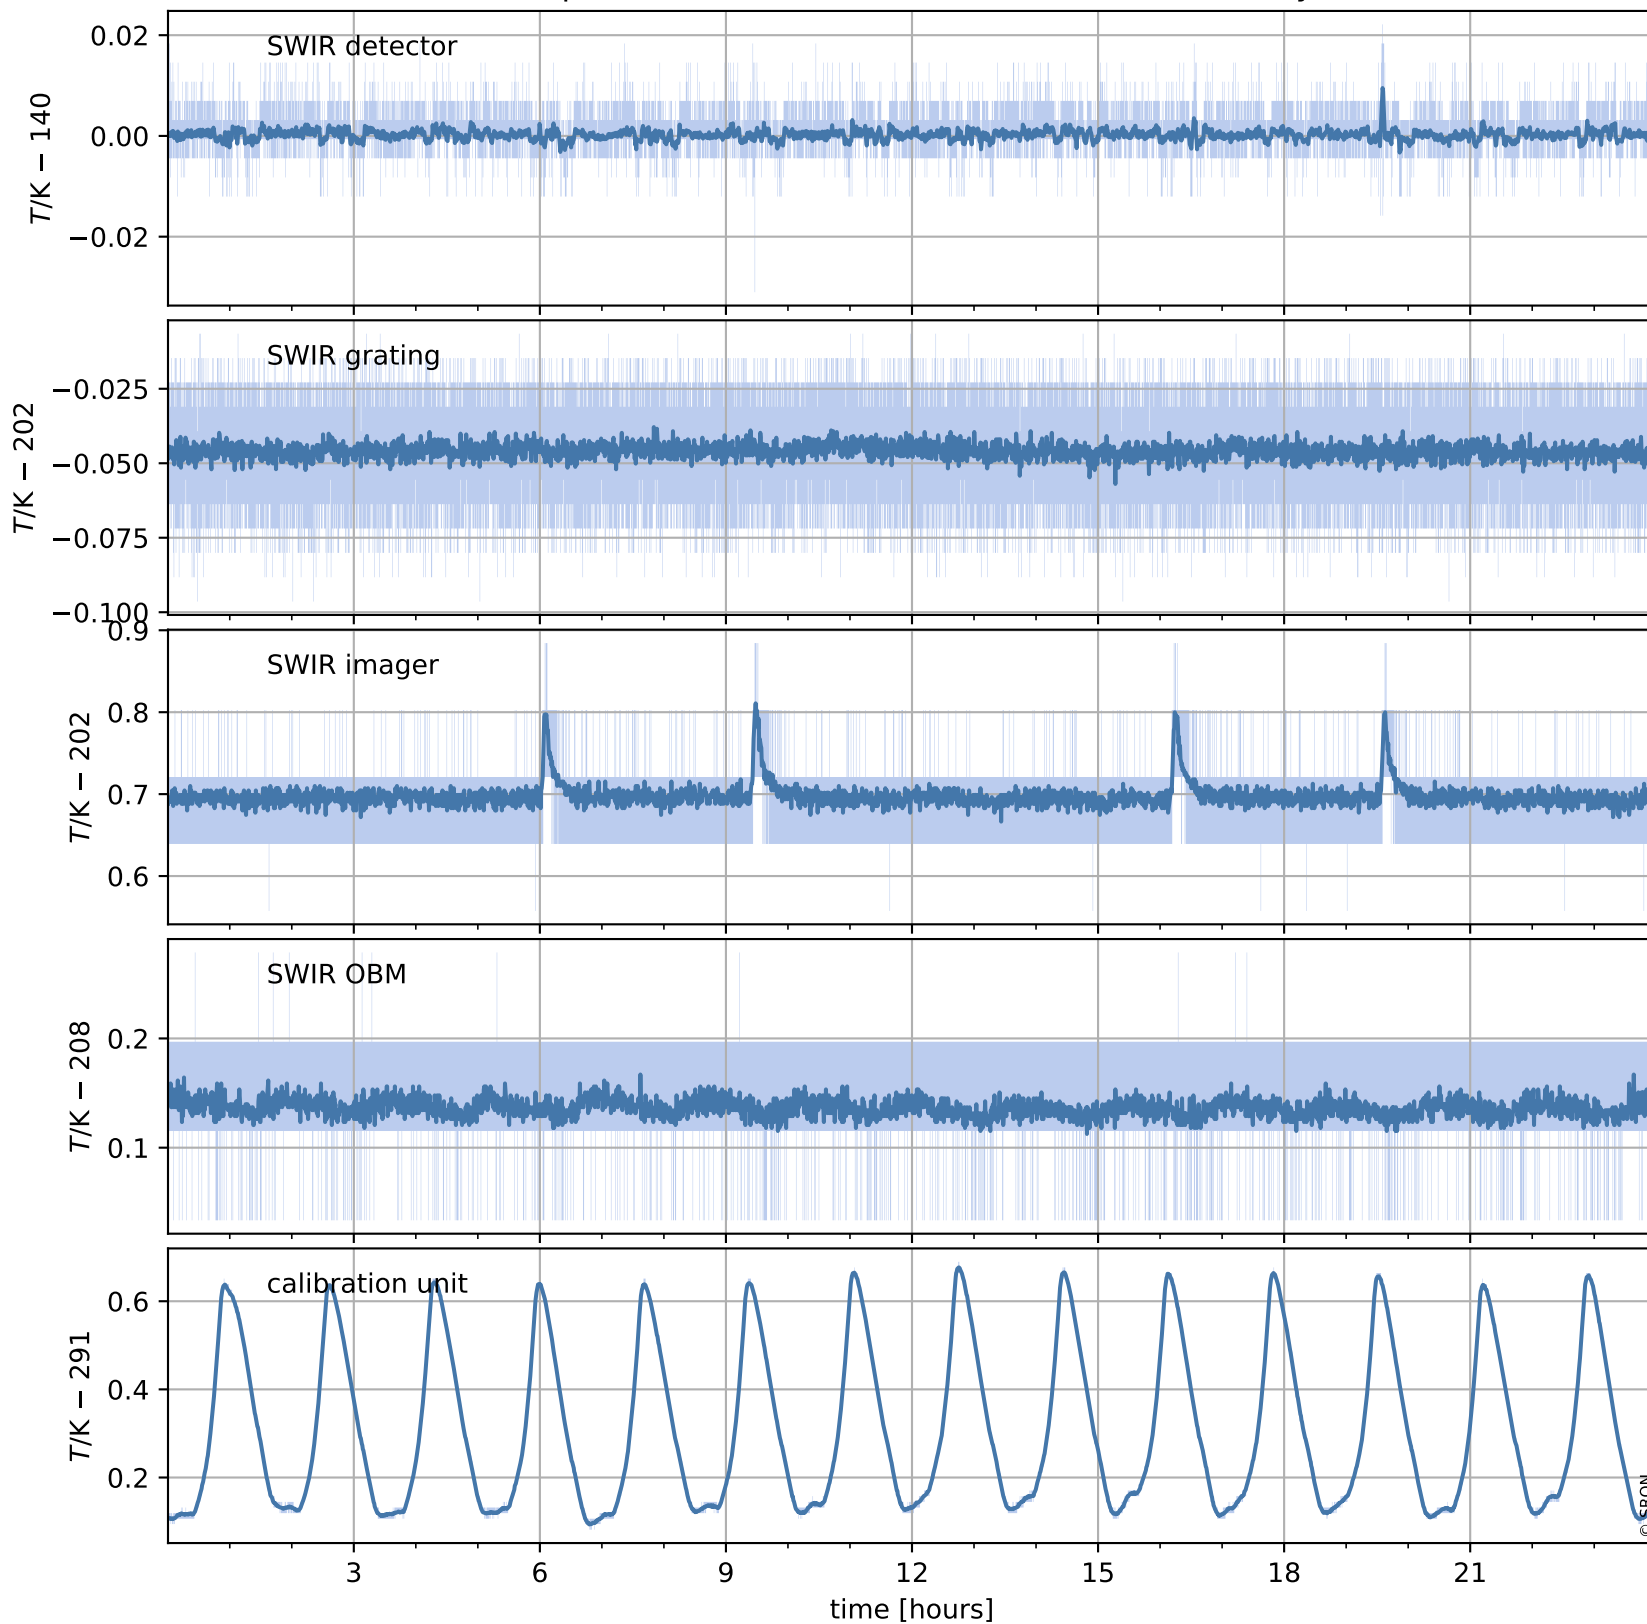

Tropomi SWIR housekeeping data

orbits: [31605, 31618]
coverage: 2023-11-19 / 2023-11-20
created: 2023-11-20T05:21:03Z

Temperature of sensors relevant for SWIR (one day)

Tropomi SWIR housekeeping data

orbits: [31134, 31618]
coverage: 2023-10-16 / 2023-11-20
created: 2023-11-20T05:21:04Z

Temperature of sensors relevant for SWIR (last month)

Tropomi SWIR housekeeping data

orbits: [31605, 31618]
coverage: 2023-11-19 / 2023-11-20
created: 2023-11-20T05:21:04Z

Current and duty cycle of 3 heaters relevant for SWIR (one day)

Tropomi SWIR housekeeping data

orbits: [31134, 31618]
coverage: 2023-10-16 / 2023-11-20
created: 2023-11-20T05:21:04Z

Current and duty cycle of 3 heaters relevant for SWIR (last month)

Tropomi SWIR housekeeping data