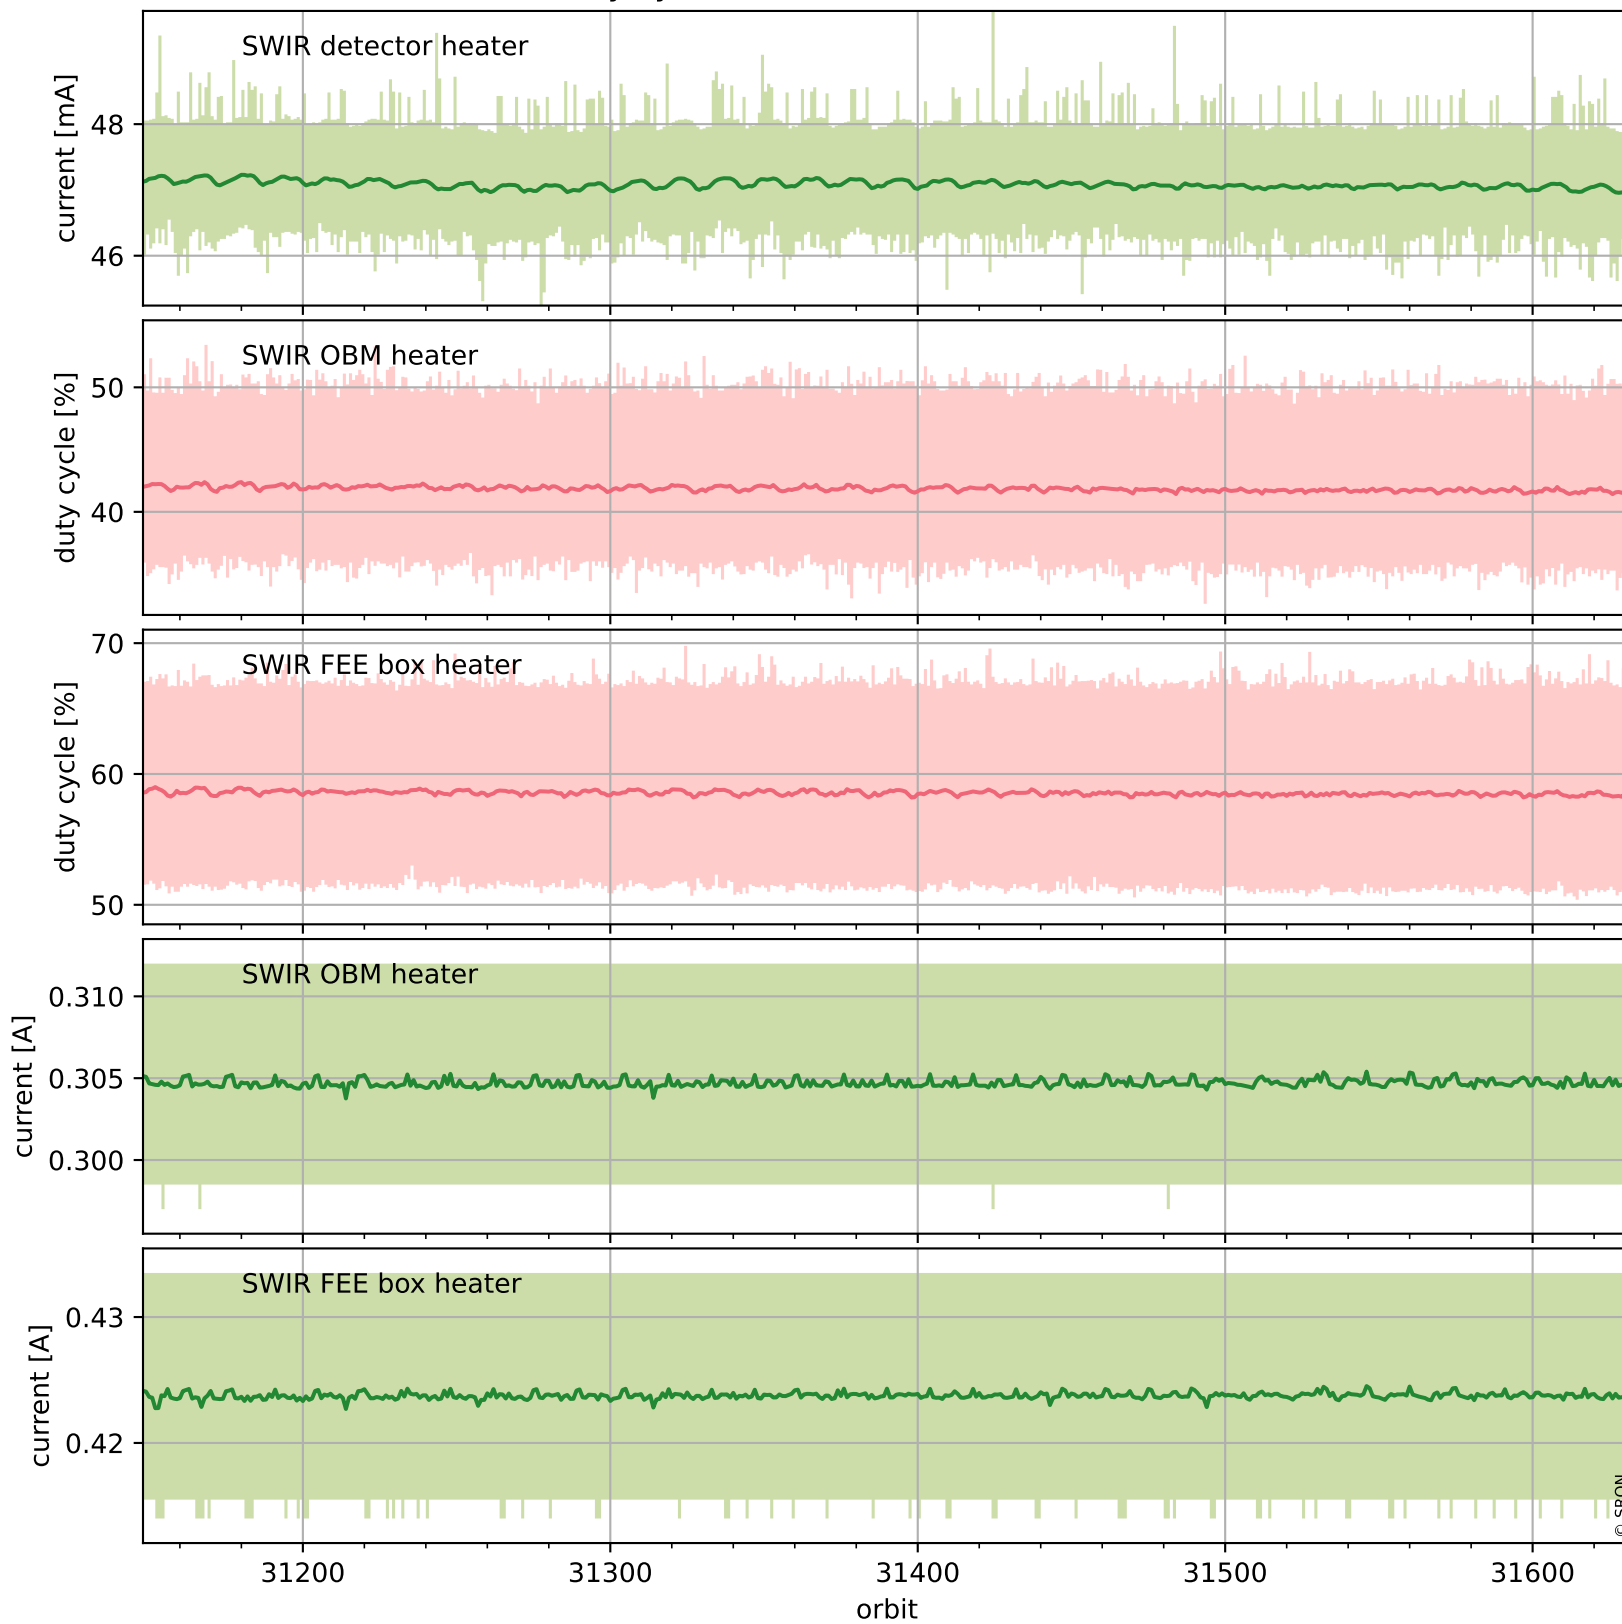

Tropomi SWIR housekeeping data

orbits: [31619, 31632]
coverage: 2023-11-20 / 2023-11-21
created: 2023-11-21T05:21:03Z

Temperature of sensors relevant for SWIR (one day)

Tropomi SWIR housekeeping data

orbits: [31148, 31632]
coverage: 2023-10-17 / 2023-11-21
created: 2023-11-21T05:21:03Z

Temperature of sensors relevant for SWIR (last month)

Tropomi SWIR housekeeping data

orbits: [31619, 31632]
coverage: 2023-11-20 / 2023-11-21
created: 2023-11-21T05:21:04Z

Current and duty cycle of 3 heaters relevant for SWIR (one day)

Tropomi SWIR housekeeping data

orbits: [31148, 31632]
coverage: 2023-10-17 / 2023-11-21
created: 2023-11-21T05:21:04Z

Current and duty cycle of 3 heaters relevant for SWIR (last month)

Tropomi SWIR housekeeping data

orbits: [31619, 31632]
coverage: 2023-11-20 / 2023-11-21
created: 2023-11-21T05:21:05Z

Temperature of sensors at the SWIR front-end electronics (one day)

Tropomi SWIR housekeeping data

orbits: [31148, 31632]
coverage: 2023-10-17 / 2023-11-21
created: 2023-11-21T05:21:05Z