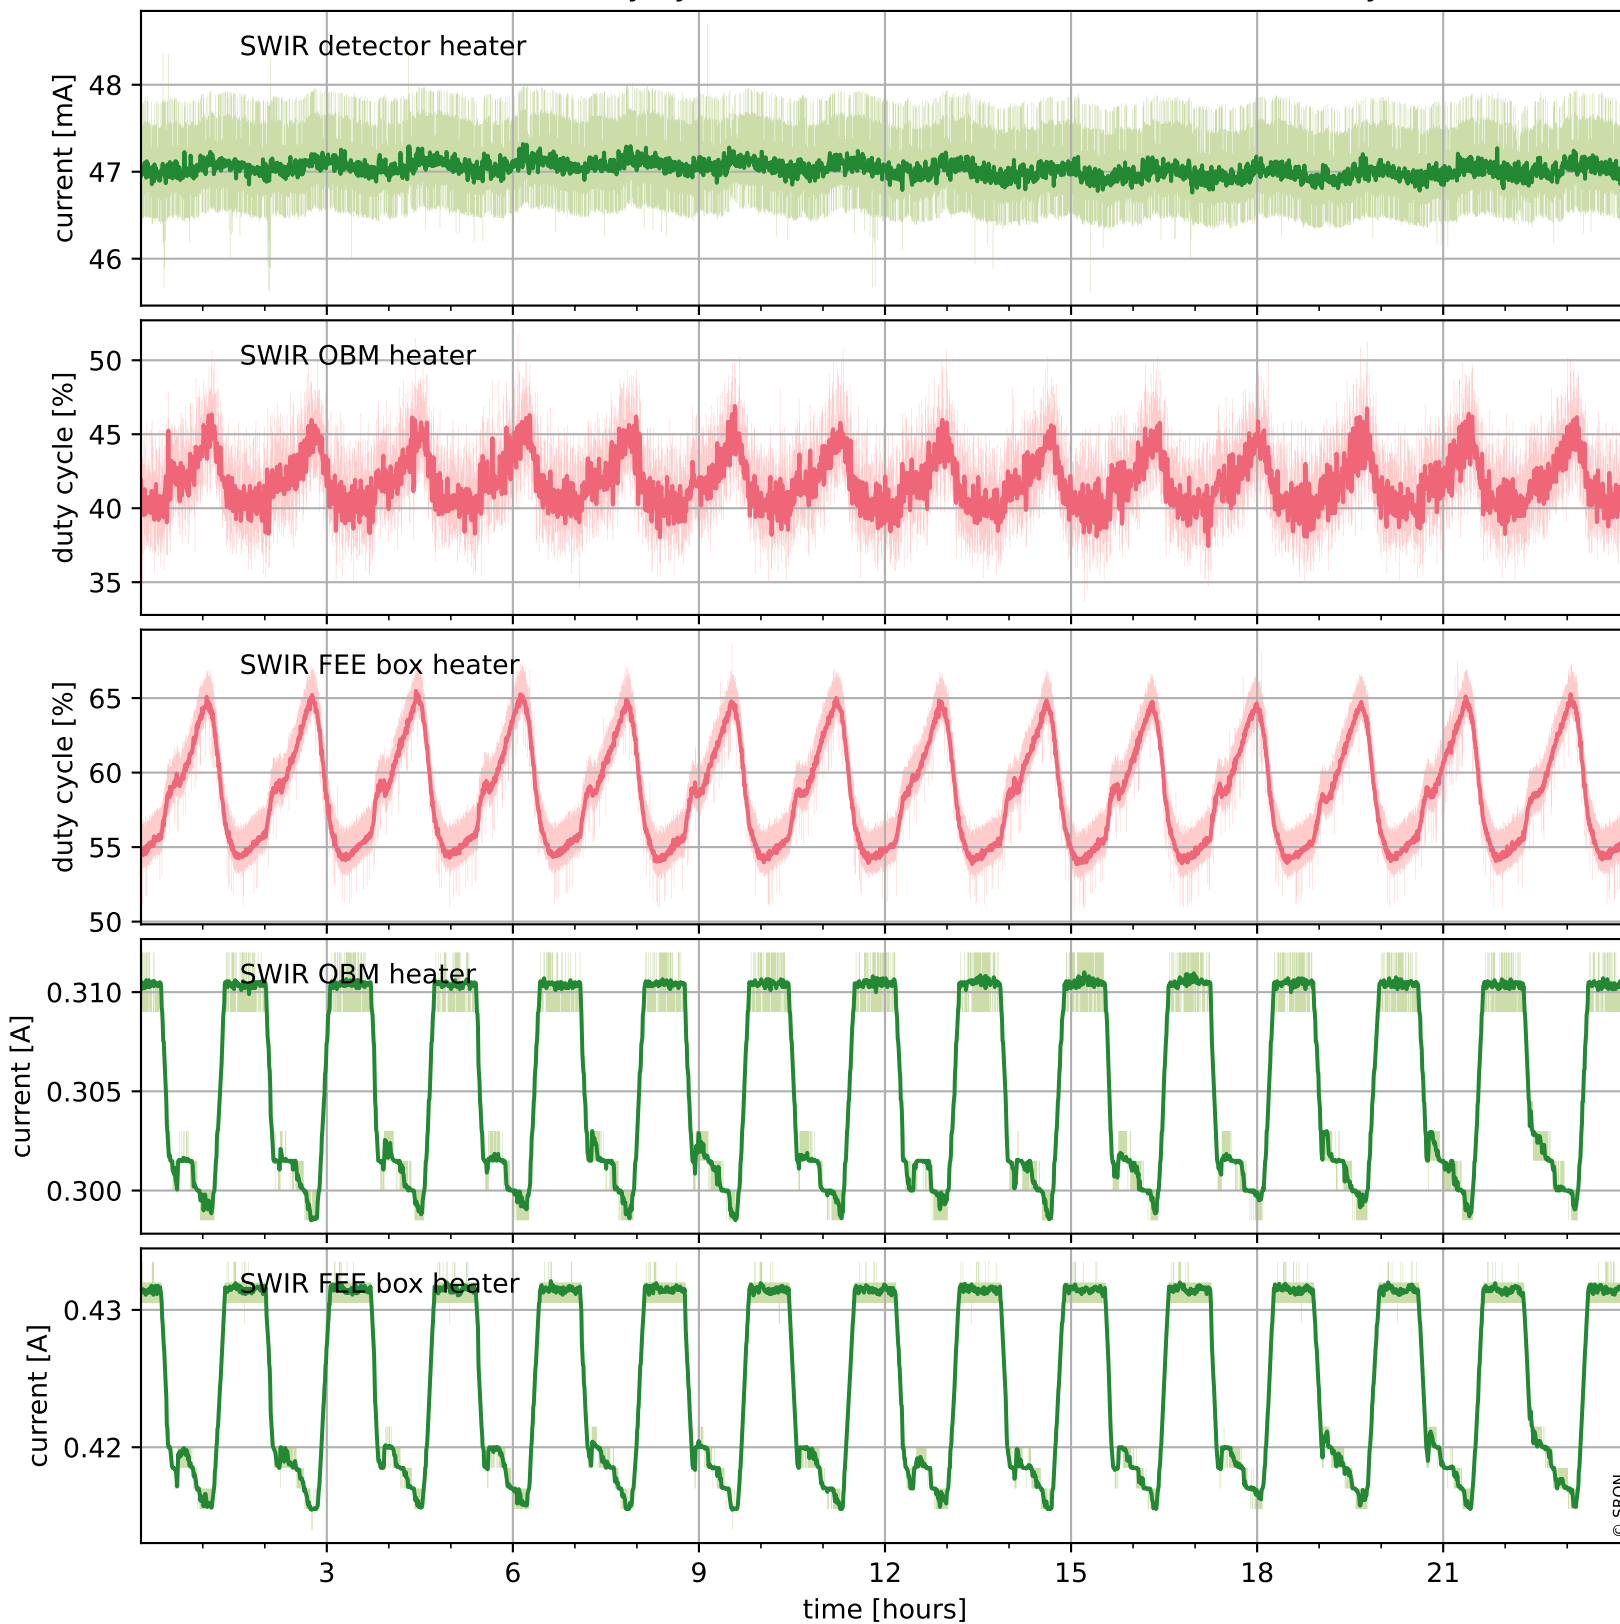

Tropomi SWIR housekeeping data

orbits: [31619, 31632]
coverage: 2023-11-20 / 2023-11-21
created: 2023-11-21T05:21:03Z

Temperature of sensors relevant for SWIR (one day)

Tropomi SWIR housekeeping data

orbits: [31148, 31632]
coverage: 2023-10-17 / 2023-11-21
created: 2023-11-21T05:21:03Z

Temperature of sensors relevant for SWIR (last month)

Tropomi SWIR housekeeping data

orbits: [31619, 31632]
coverage: 2023-11-20 / 2023-11-21
created: 2023-11-21T05:21:04Z

Current and duty cycle of 3 heaters relevant for SWIR (one day)

Tropomi SWIR housekeeping data

orbits: [31148, 31632]
coverage: 2023-10-17 / 2023-11-21
created: 2023-11-21T05:21:04Z

Current and duty cycle of 3 heaters relevant for SWIR (last month)

Tropomi SWIR housekeeping data