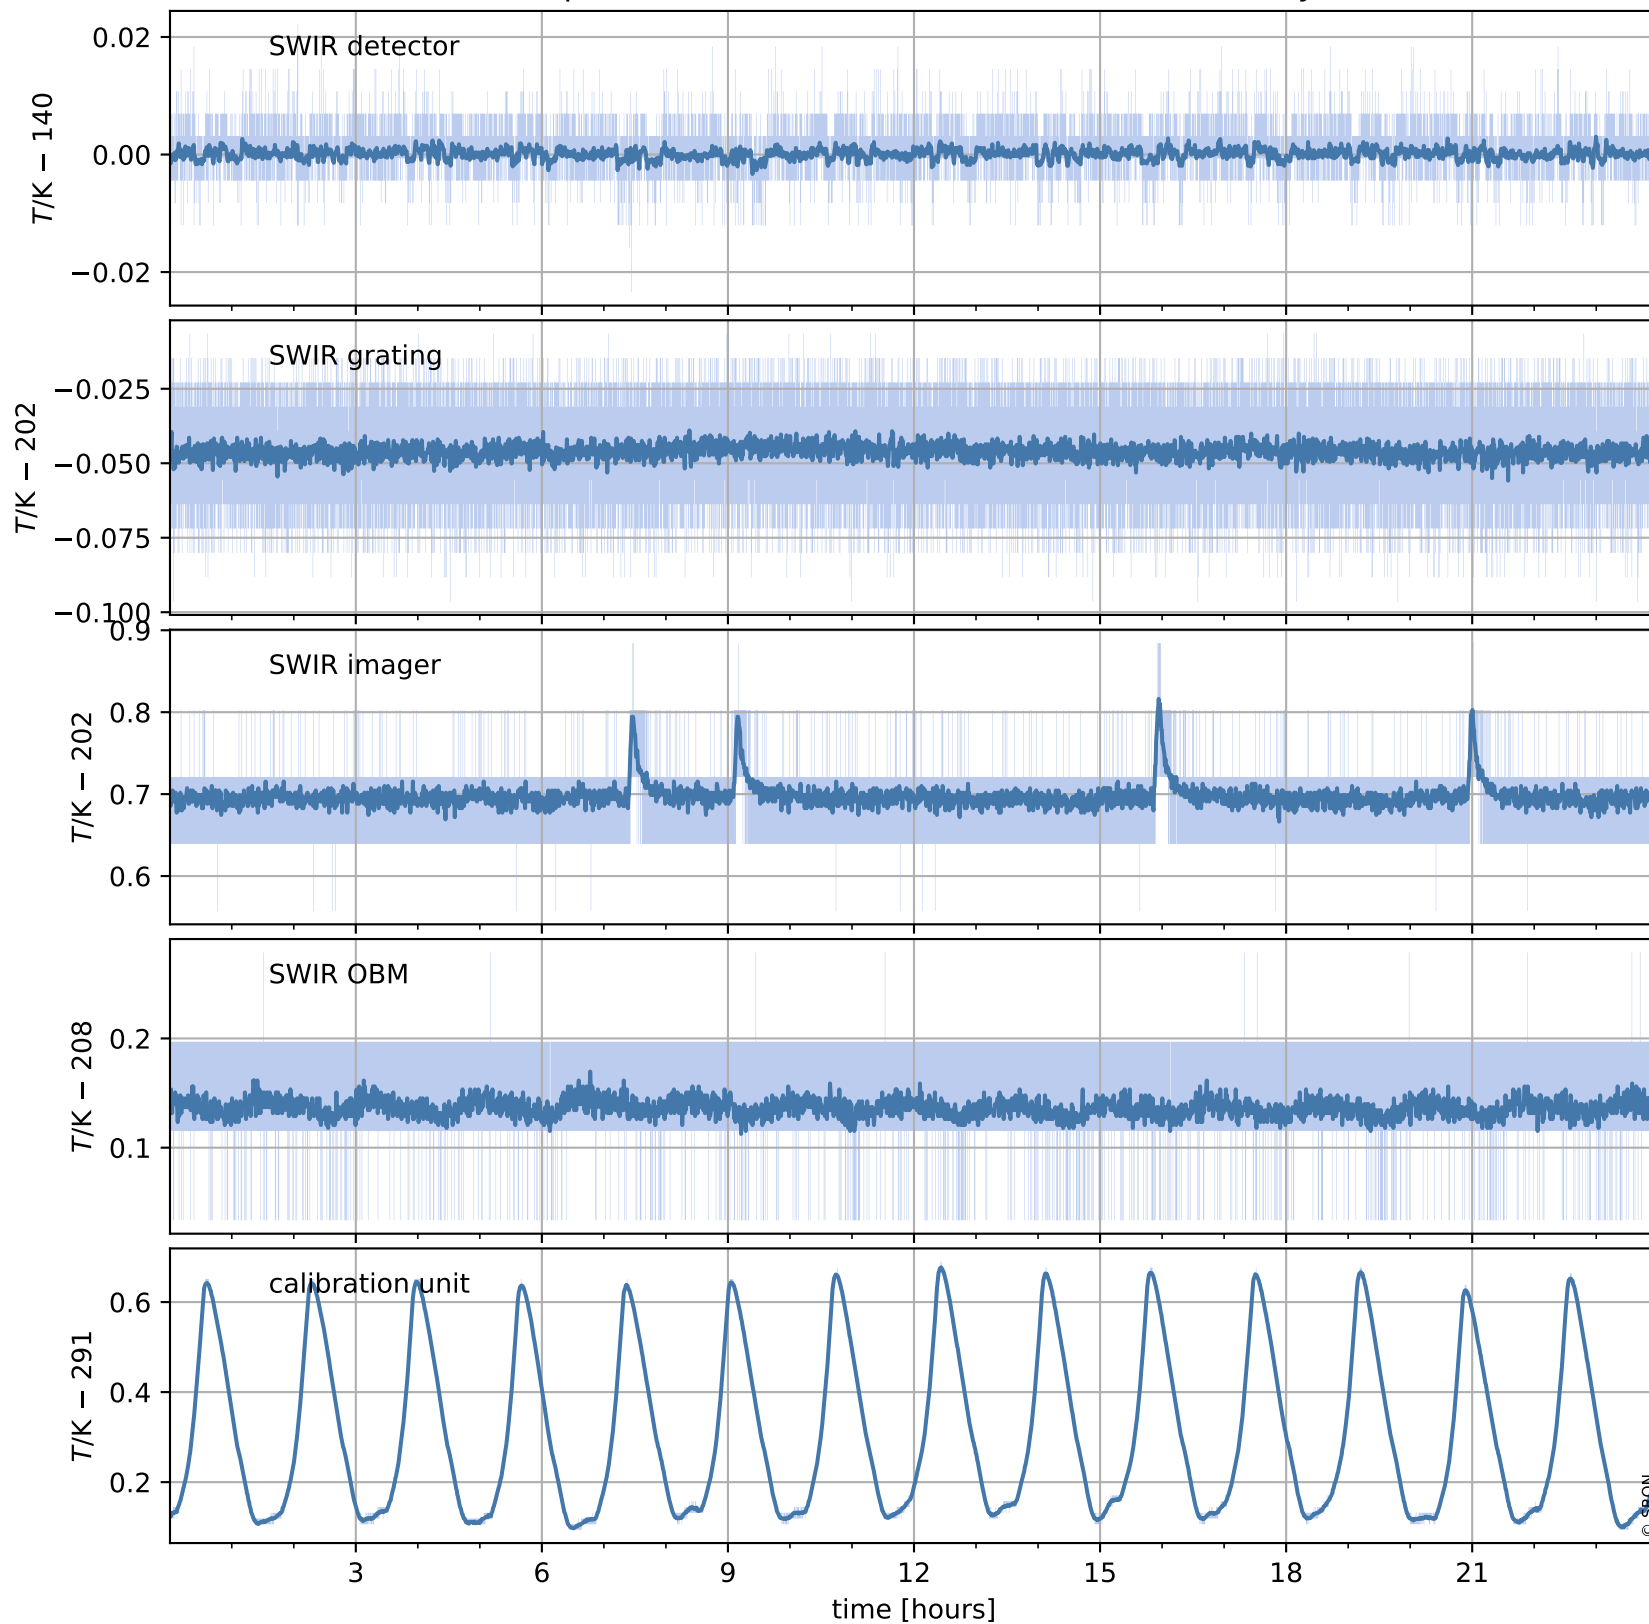

Tropomi SWIR housekeeping data

orbits: [31619, 31632]
coverage: 2023-11-20 / 2023-11-21
created: 2023-11-21T05:21:03Z

Temperature of sensors relevant for SWIR (one day)

Tropomi SWIR housekeeping data

orbits: [31148, 31632]
coverage: 2023-10-17 / 2023-11-21
created: 2023-11-21T05:21:03Z

Temperature of sensors relevant for SWIR (last month)

Tropomi SWIR housekeeping data

orbits: [31619, 31632]
coverage: 2023-11-20 / 2023-11-21
created: 2023-11-21T05:21:04Z

Current and duty cycle of 3 heaters relevant for SWIR (one day)

Tropomi SWIR housekeeping data

orbits: [31148, 31632]
coverage: 2023-10-17 / 2023-11-21
created: 2023-11-21T05:21:04Z

Current and duty cycle of 3 heaters relevant for SWIR (last month)

Tropomi SWIR housekeeping data