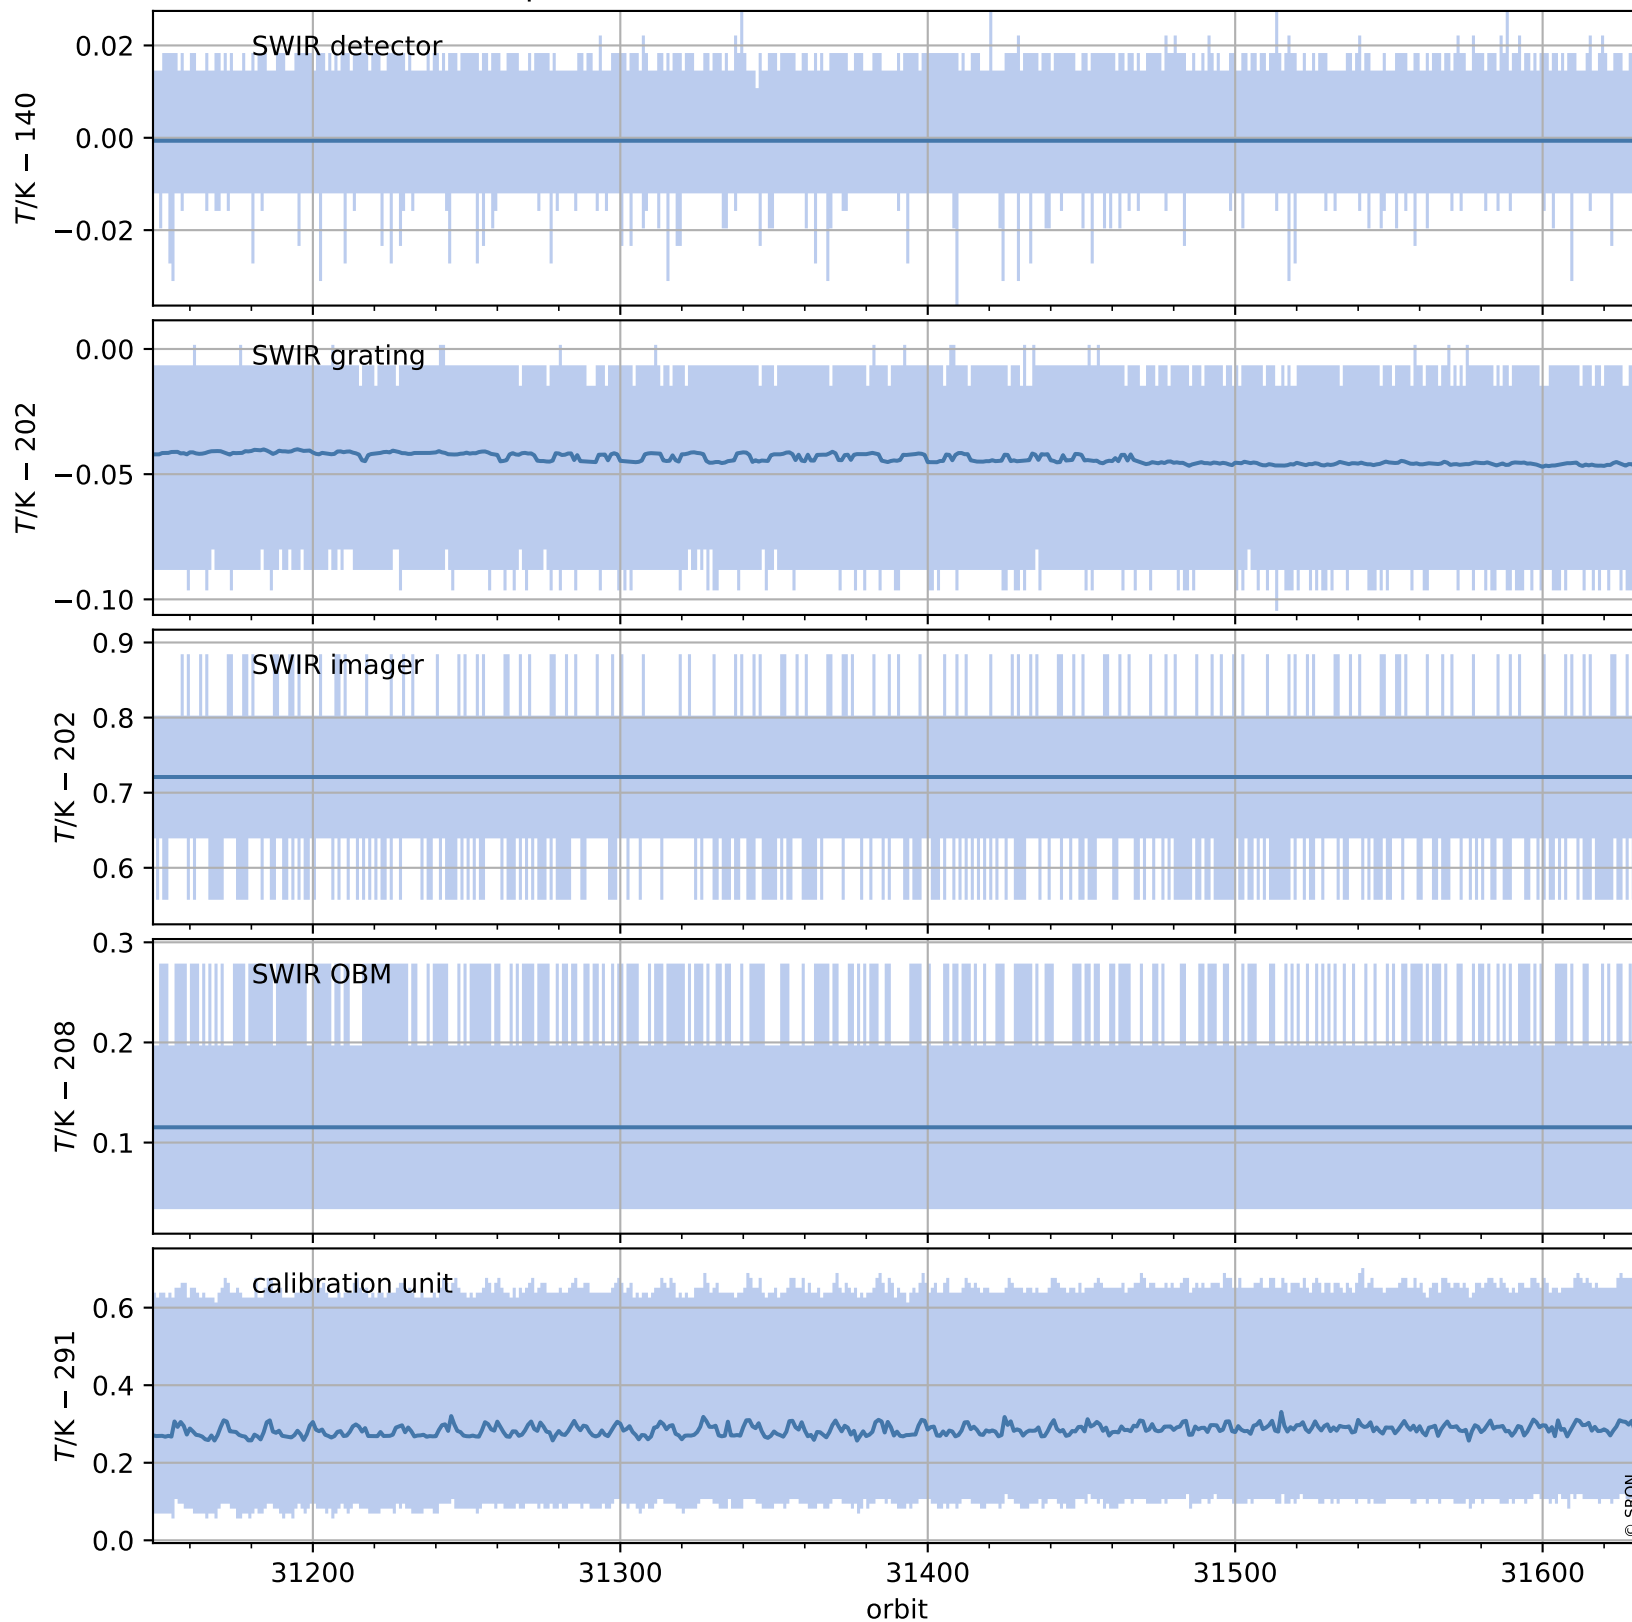

Tropomi SWIR housekeeping data

orbits: [31619, 31632]
coverage: 2023-11-20 / 2023-11-21
created: 2023-11-21T05:21:03Z

Temperature of sensors relevant for SWIR (one day)

Tropomi SWIR housekeeping data

orbits: [31148, 31632]
coverage: 2023-10-17 / 2023-11-21
created: 2023-11-21T05:21:03Z

Temperature of sensors relevant for SWIR (last month)

Tropomi SWIR housekeeping data

orbits: [31619, 31632]
coverage: 2023-11-20 / 2023-11-21
created: 2023-11-21T05:21:04Z

Current and duty cycle of 3 heaters relevant for SWIR (one day)

Tropomi SWIR housekeeping data

orbits: [31148, 31632]
coverage: 2023-10-17 / 2023-11-21
created: 2023-11-21T05:21:04Z

Current and duty cycle of 3 heaters relevant for SWIR (last month)

Tropomi SWIR housekeeping data

orbits: [31619, 31632]
coverage: 2023-11-20 / 2023-11-21
created: 2023-11-21T05:21:05Z

Temperature of sensors at the SWIR front-end electronics (one day)

Tropomi SWIR housekeeping data

orbits: [31148, 31632]
coverage: 2023-10-17 / 2023-11-21
created: 2023-11-21T05:21:05Z