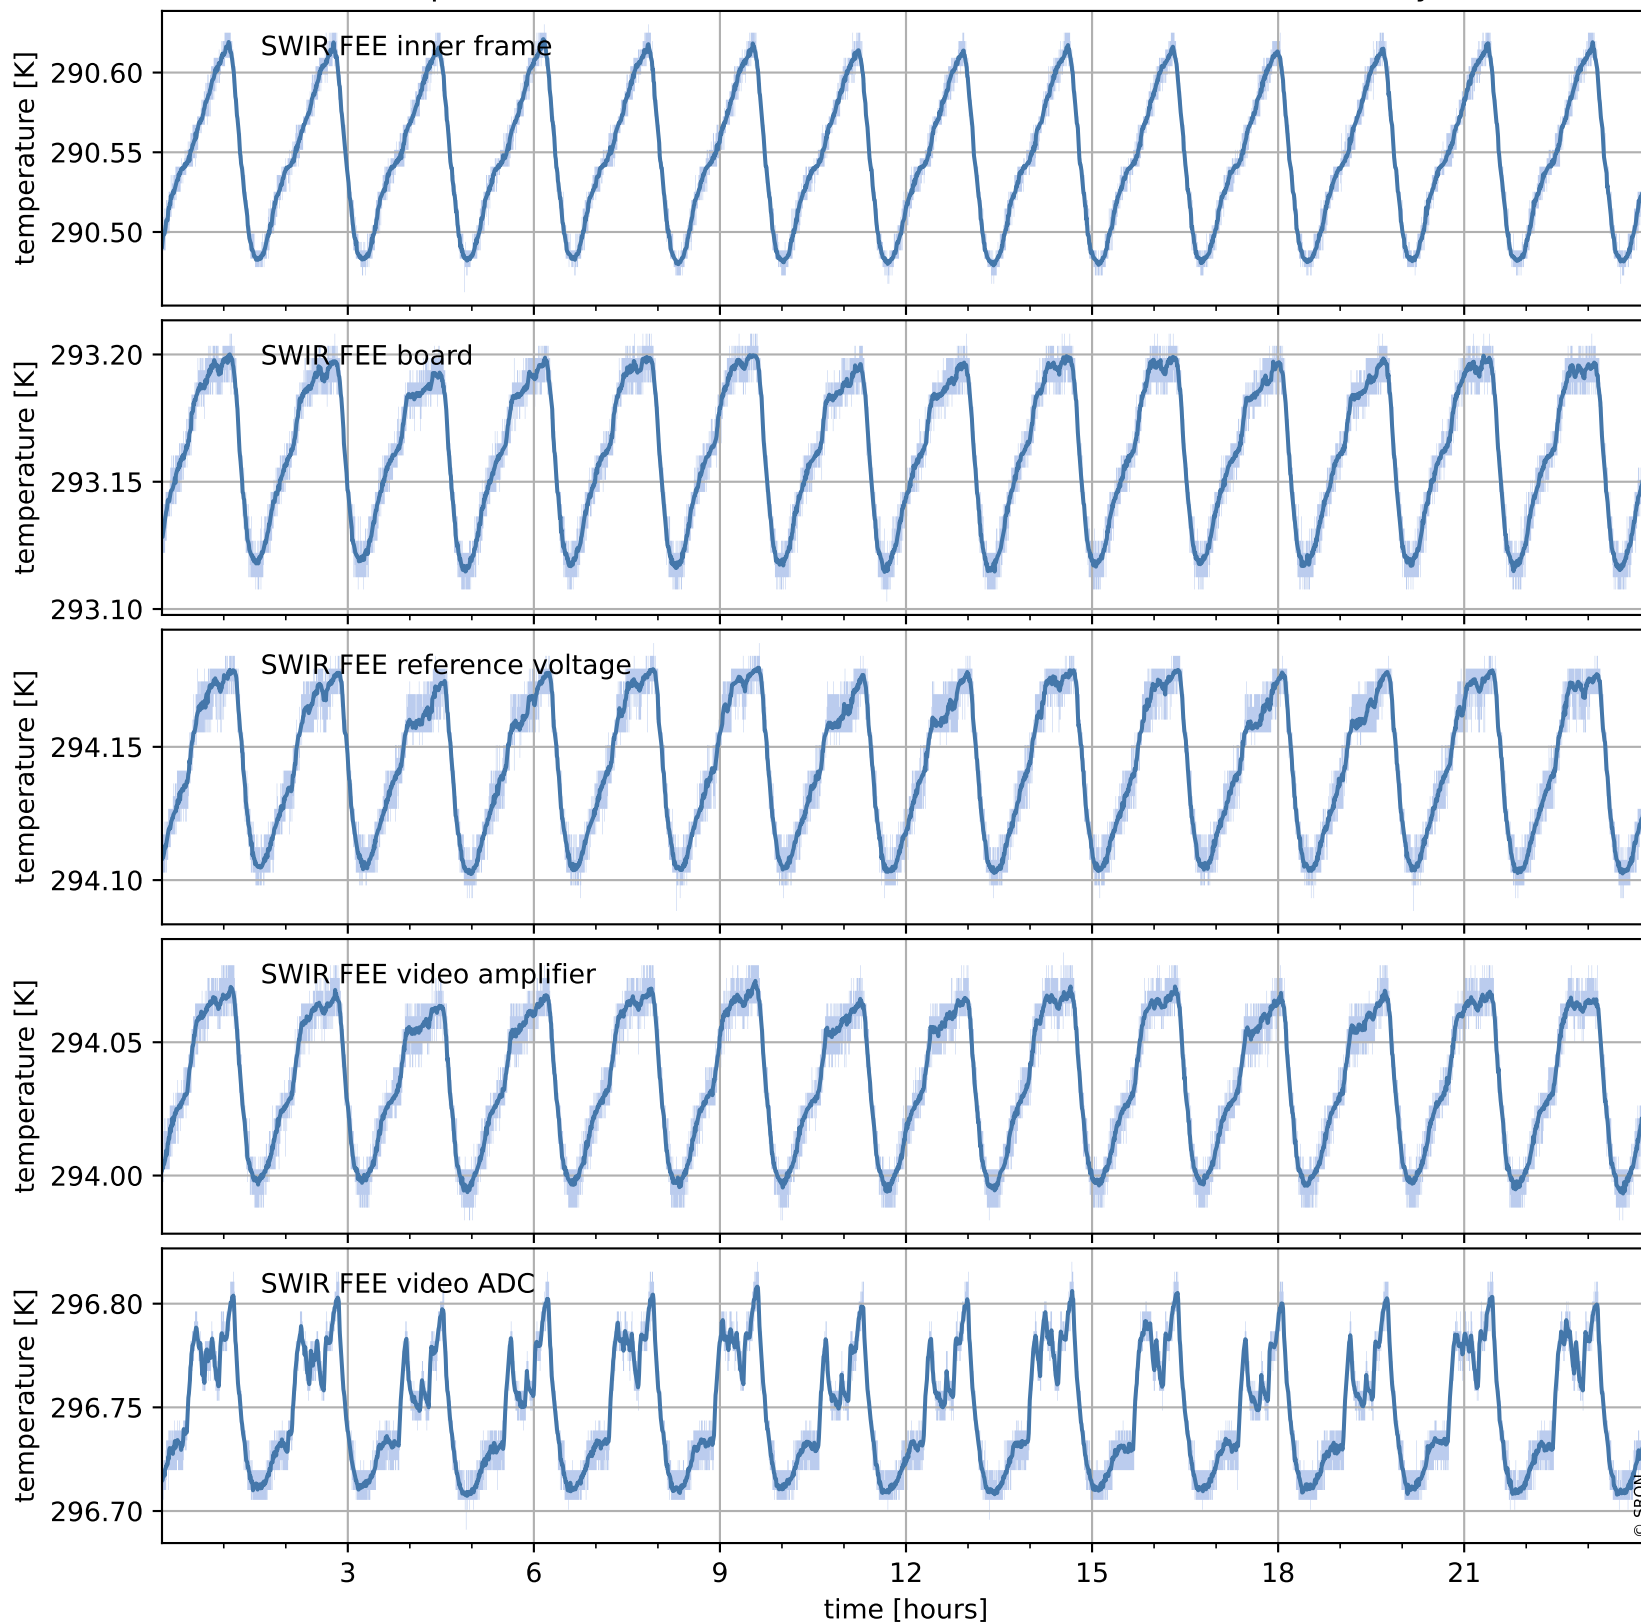

Tropomi SWIR housekeeping data

orbits: [31619, 31632]
coverage: 2023-11-20 / 2023-11-21
created: 2023-11-21T05:21:03Z

Temperature of sensors relevant for SWIR (one day)

Tropomi SWIR housekeeping data

orbits: [31148, 31632]
coverage: 2023-10-17 / 2023-11-21
created: 2023-11-21T05:21:03Z

Temperature of sensors relevant for SWIR (last month)

Tropomi SWIR housekeeping data

orbits: [31619, 31632]
coverage: 2023-11-20 / 2023-11-21
created: 2023-11-21T05:21:04Z

Current and duty cycle of 3 heaters relevant for SWIR (one day)

Tropomi SWIR housekeeping data

orbits: [31148, 31632]
coverage: 2023-10-17 / 2023-11-21
created: 2023-11-21T05:21:04Z

Current and duty cycle of 3 heaters relevant for SWIR (last month)

Tropomi SWIR housekeeping data

orbits: [31619, 31632]
coverage: 2023-11-20 / 2023-11-21
created: 2023-11-21T05:21:05Z

Temperature of sensors at the SWIR front-end electronics (one day)

Tropomi SWIR housekeeping data

orbits: [31148, 31632]
coverage: 2023-10-17 / 2023-11-21
created: 2023-11-21T05:21:05Z