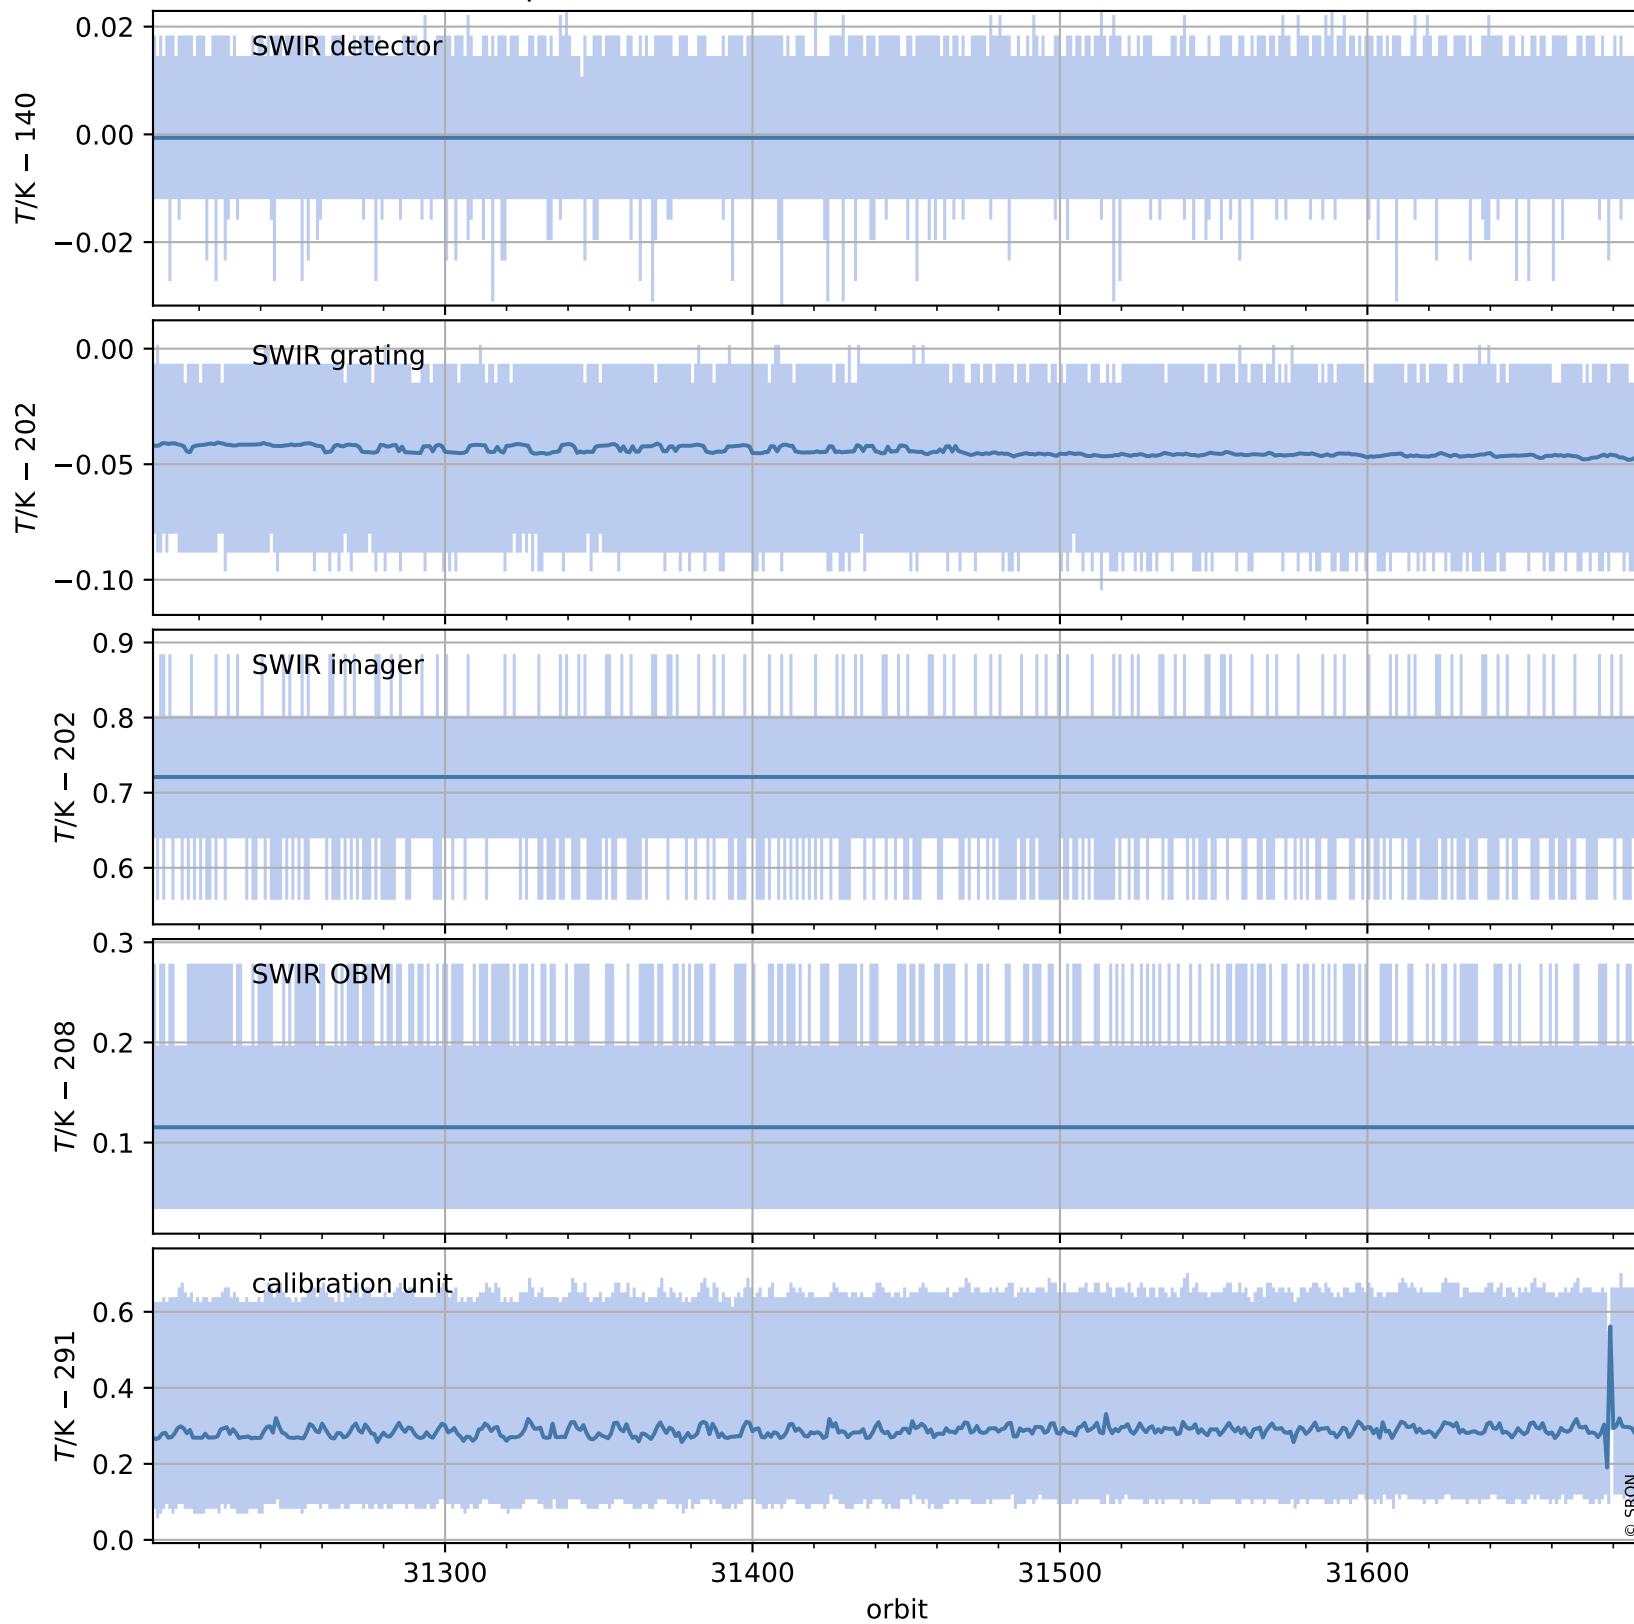

Tropomi SWIR housekeeping data

orbits: [31676, 31689]
coverage: 2023-11-24 / 2023-11-25
created: 2023-11-27T15:21:07Z

Temperature of sensors relevant for SWIR (one day)

Tropomi SWIR housekeeping data

orbits: [31205, 31689]
coverage: 2023-10-21 / 2023-11-25
created: 2023-11-27T15:21:08Z

Temperature of sensors relevant for SWIR (last month)

Tropomi SWIR housekeeping data

orbits: [31676, 31689]
coverage: 2023-11-24 / 2023-11-25
created: 2023-11-27T15:21:08Z

Current and duty cycle of 3 heaters relevant for SWIR (one day)

Tropomi SWIR housekeeping data

orbits: [31205, 31689]
coverage: 2023-10-21 / 2023-11-25
created: 2023-11-27T15:21:08Z

Current and duty cycle of 3 heaters relevant for SWIR (last month)

Tropomi SWIR housekeeping data

orbits: [31676, 31689]
coverage: 2023-11-24 / 2023-11-25
created: 2023-11-27T15:21:09Z

Temperature of sensors at the SWIR front-end electronics (one day)

Tropomi SWIR housekeeping data

orbits: [31205, 31689]
coverage: 2023-10-21 / 2023-11-25
created: 2023-11-27T15:21:09Z