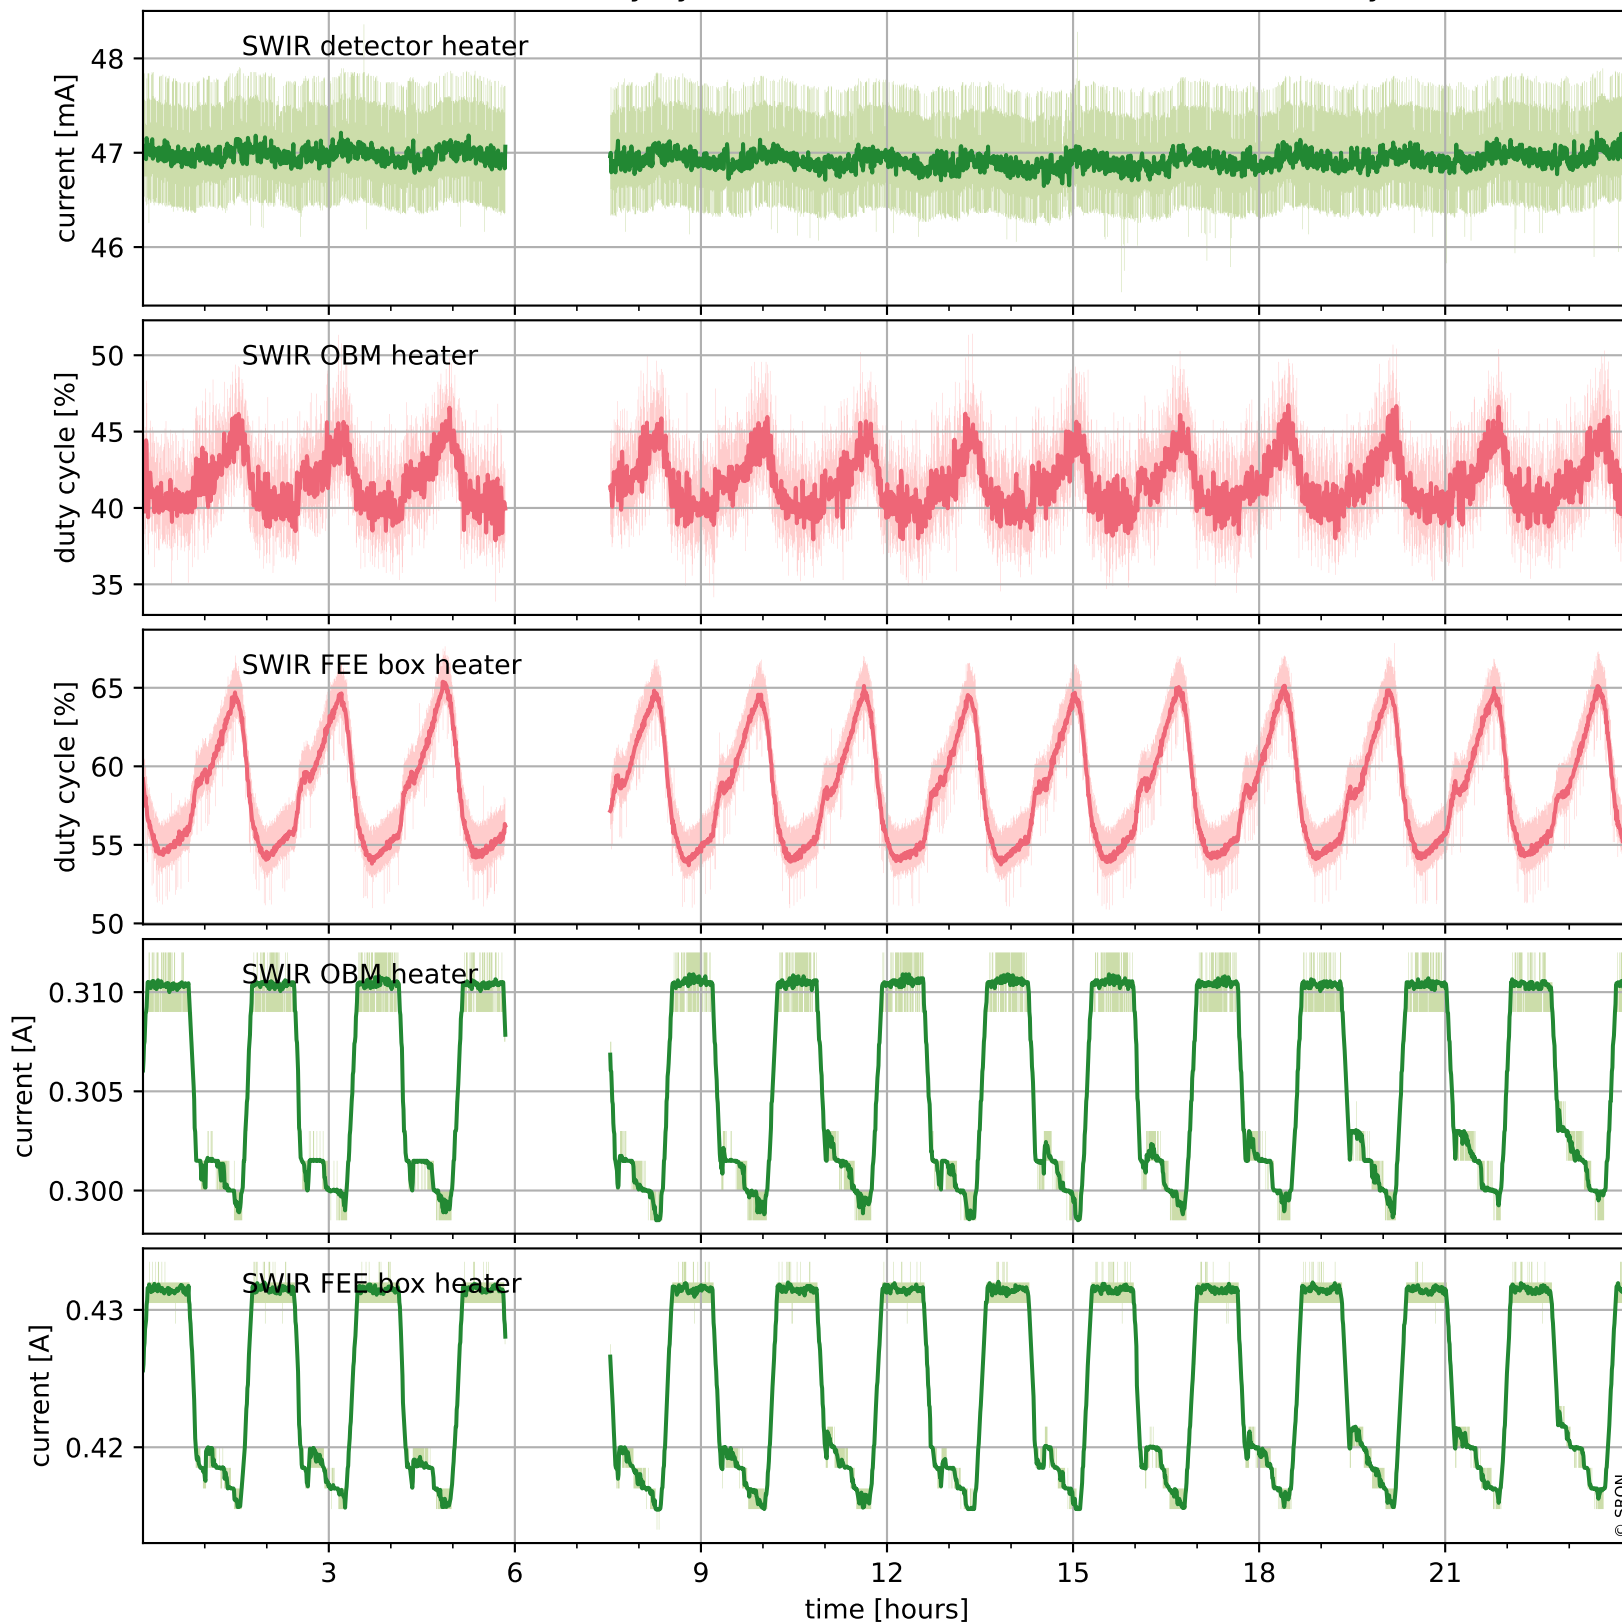

Tropomi SWIR housekeeping data

orbits: [31676, 31689]
coverage: 2023-11-24 / 2023-11-25
created: 2023-11-27T15:21:07Z

Temperature of sensors relevant for SWIR (one day)

Tropomi SWIR housekeeping data

orbits: [31205, 31689]
coverage: 2023-10-21 / 2023-11-25
created: 2023-11-27T15:21:08Z

Temperature of sensors relevant for SWIR (last month)

Tropomi SWIR housekeeping data

orbits: [31676, 31689]
coverage: 2023-11-24 / 2023-11-25
created: 2023-11-27T15:21:08Z

Current and duty cycle of 3 heaters relevant for SWIR (one day)

Tropomi SWIR housekeeping data

orbits: [31205, 31689]
coverage: 2023-10-21 / 2023-11-25
created: 2023-11-27T15:21:08Z

Current and duty cycle of 3 heaters relevant for SWIR (last month)

Tropomi SWIR housekeeping data

orbits: [31676, 31689]
coverage: 2023-11-24 / 2023-11-25
created: 2023-11-27T15:21:09Z

Temperature of sensors at the SWIR front-end electronics (one day)

Tropomi SWIR housekeeping data

orbits: [31205, 31689]
coverage: 2023-10-21 / 2023-11-25
created: 2023-11-27T15:21:09Z