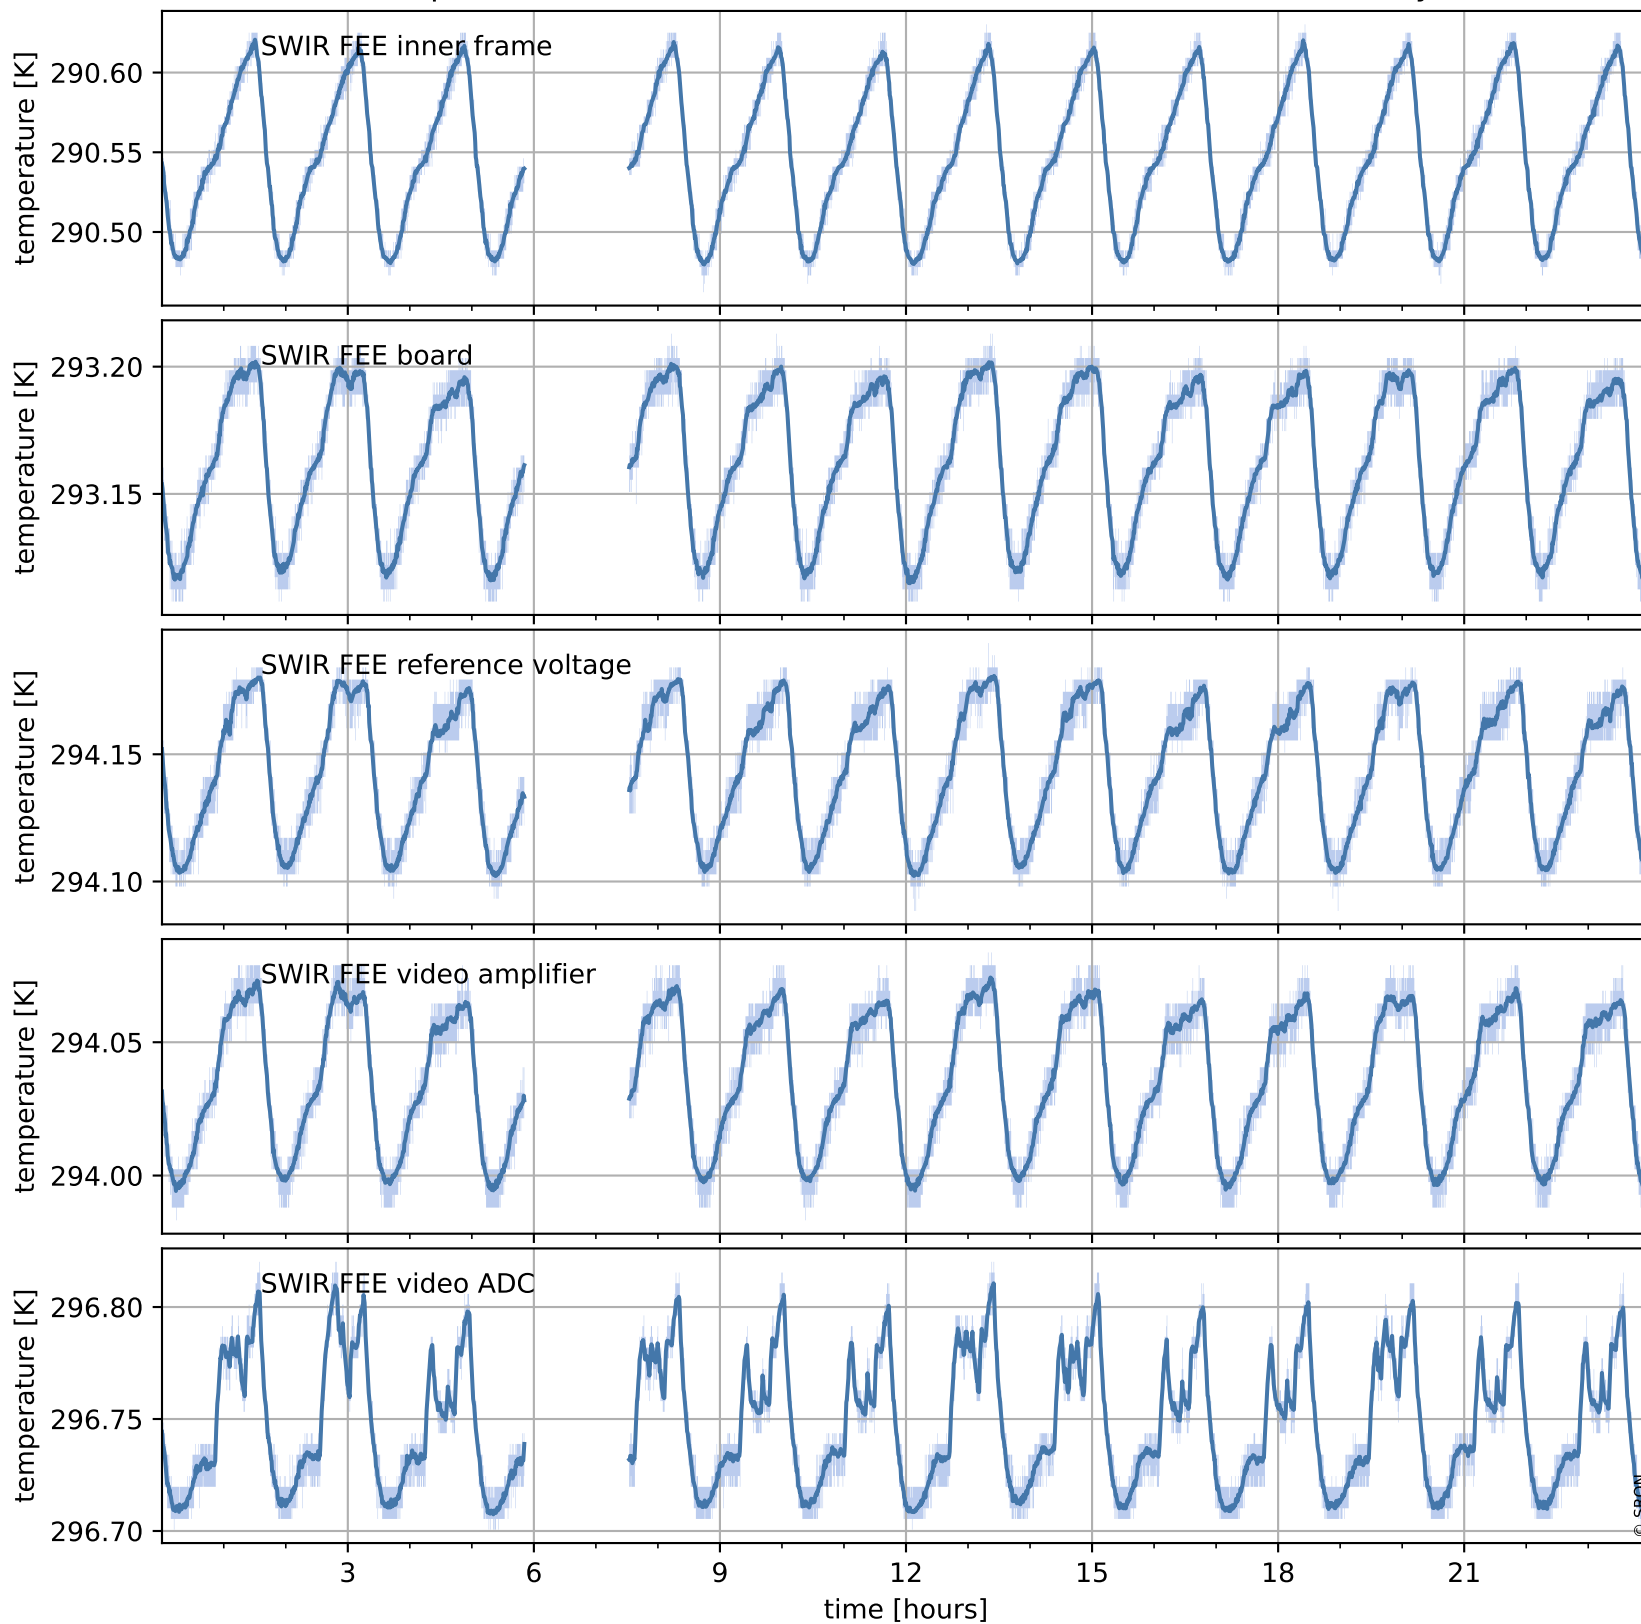

Tropomi SWIR housekeeping data

orbits: [31676, 31689]
coverage: 2023-11-24 / 2023-11-25
created: 2023-11-27T15:21:07Z

Temperature of sensors relevant for SWIR (one day)

Tropomi SWIR housekeeping data

orbits: [31205, 31689]
coverage: 2023-10-21 / 2023-11-25
created: 2023-11-27T15:21:08Z

Temperature of sensors relevant for SWIR (last month)

Tropomi SWIR housekeeping data

orbits: [31676, 31689]
coverage: 2023-11-24 / 2023-11-25
created: 2023-11-27T15:21:08Z

Current and duty cycle of 3 heaters relevant for SWIR (one day)

Tropomi SWIR housekeeping data

orbits: [31205, 31689]
coverage: 2023-10-21 / 2023-11-25
created: 2023-11-27T15:21:08Z

Current and duty cycle of 3 heaters relevant for SWIR (last month)

Tropomi SWIR housekeeping data

orbits: [31676, 31689]
coverage: 2023-11-24 / 2023-11-25
created: 2023-11-27T15:21:09Z

Temperature of sensors at the SWIR front-end electronics (one day)

Tropomi SWIR housekeeping data

orbits: [31205, 31689]
coverage: 2023-10-21 / 2023-11-25
created: 2023-11-27T15:21:09Z