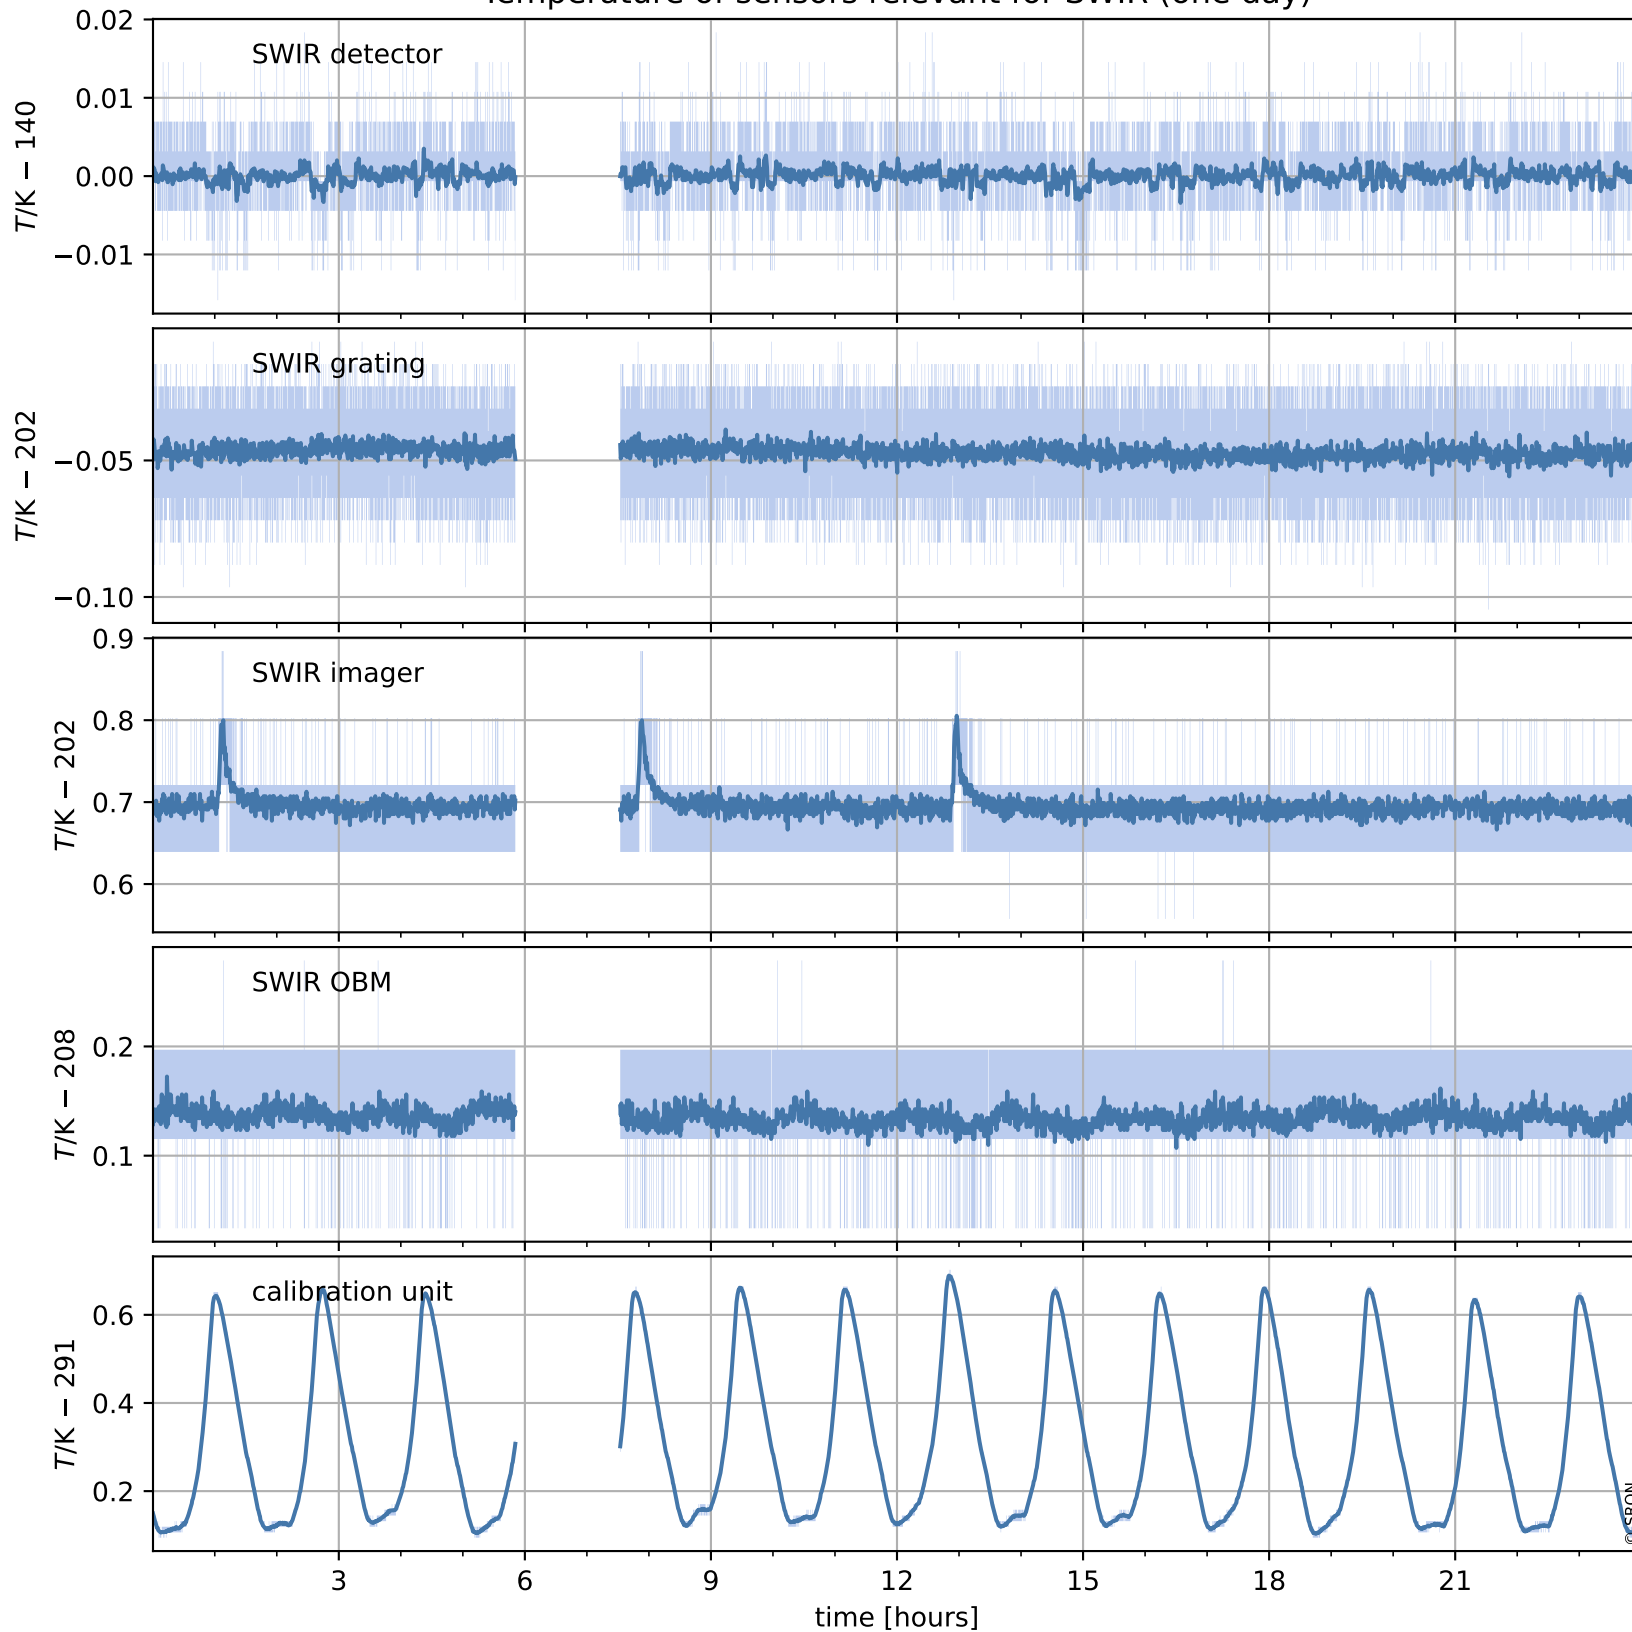

Tropomi SWIR housekeeping data

orbits: [31676, 31689]
coverage: 2023-11-24 / 2023-11-25
created: 2023-11-27T15:21:07Z

Temperature of sensors relevant for SWIR (one day)

Tropomi SWIR housekeeping data

orbits: [31205, 31689]
coverage: 2023-10-21 / 2023-11-25
created: 2023-11-27T15:21:08Z

Temperature of sensors relevant for SWIR (last month)

Tropomi SWIR housekeeping data

orbits: [31676, 31689]
coverage: 2023-11-24 / 2023-11-25
created: 2023-11-27T15:21:08Z

Current and duty cycle of 3 heaters relevant for SWIR (one day)

Tropomi SWIR housekeeping data

orbits: [31205, 31689]
coverage: 2023-10-21 / 2023-11-25
created: 2023-11-27T15:21:08Z

Current and duty cycle of 3 heaters relevant for SWIR (last month)

Tropomi SWIR housekeeping data

orbits: [31676, 31689]
coverage: 2023-11-24 / 2023-11-25
created: 2023-11-27T15:21:09Z

Temperature of sensors at the SWIR front-end electronics (one day)

Tropomi SWIR housekeeping data

orbits: [31205, 31689]
coverage: 2023-10-21 / 2023-11-25
created: 2023-11-27T15:21:09Z