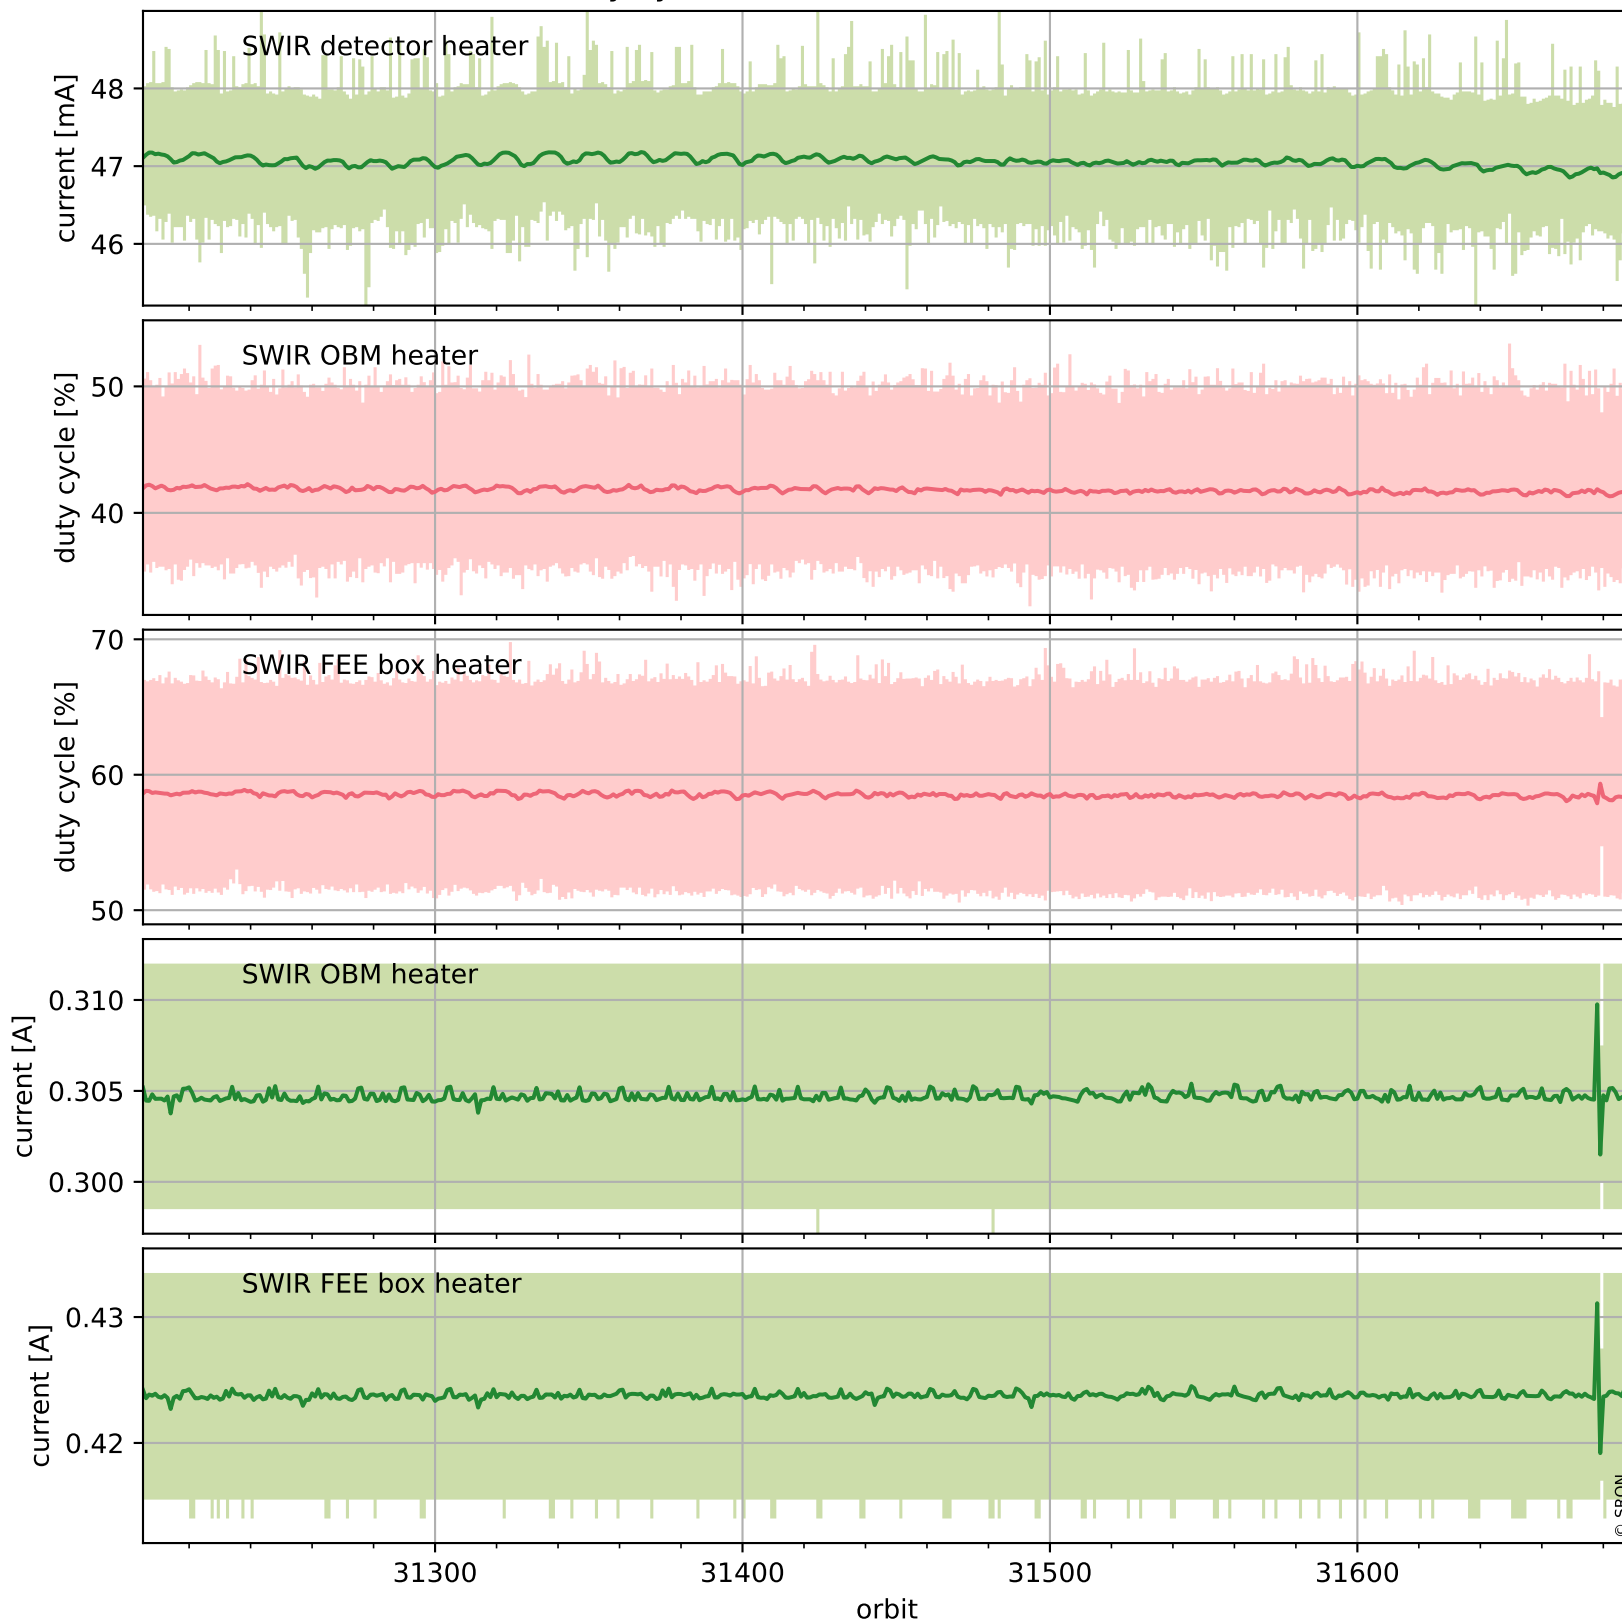

Tropomi SWIR housekeeping data

orbits: [31676, 31689]
coverage: 2023-11-24 / 2023-11-25
created: 2023-11-27T15:21:07Z

Temperature of sensors relevant for SWIR (one day)

Tropomi SWIR housekeeping data

orbits: [31205, 31689]
coverage: 2023-10-21 / 2023-11-25
created: 2023-11-27T15:21:08Z

Temperature of sensors relevant for SWIR (last month)

Tropomi SWIR housekeeping data

orbits: [31676, 31689]
coverage: 2023-11-24 / 2023-11-25
created: 2023-11-27T15:21:08Z

Current and duty cycle of 3 heaters relevant for SWIR (one day)

Tropomi SWIR housekeeping data

orbits: [31205, 31689]
coverage: 2023-10-21 / 2023-11-25
created: 2023-11-27T15:21:08Z

Current and duty cycle of 3 heaters relevant for SWIR (last month)

Tropomi SWIR housekeeping data

orbits: [31676, 31689]
coverage: 2023-11-24 / 2023-11-25
created: 2023-11-27T15:21:09Z

Temperature of sensors at the SWIR front-end electronics (one day)

Tropomi SWIR housekeeping data

orbits: [31205, 31689]
coverage: 2023-10-21 / 2023-11-25
created: 2023-11-27T15:21:09Z