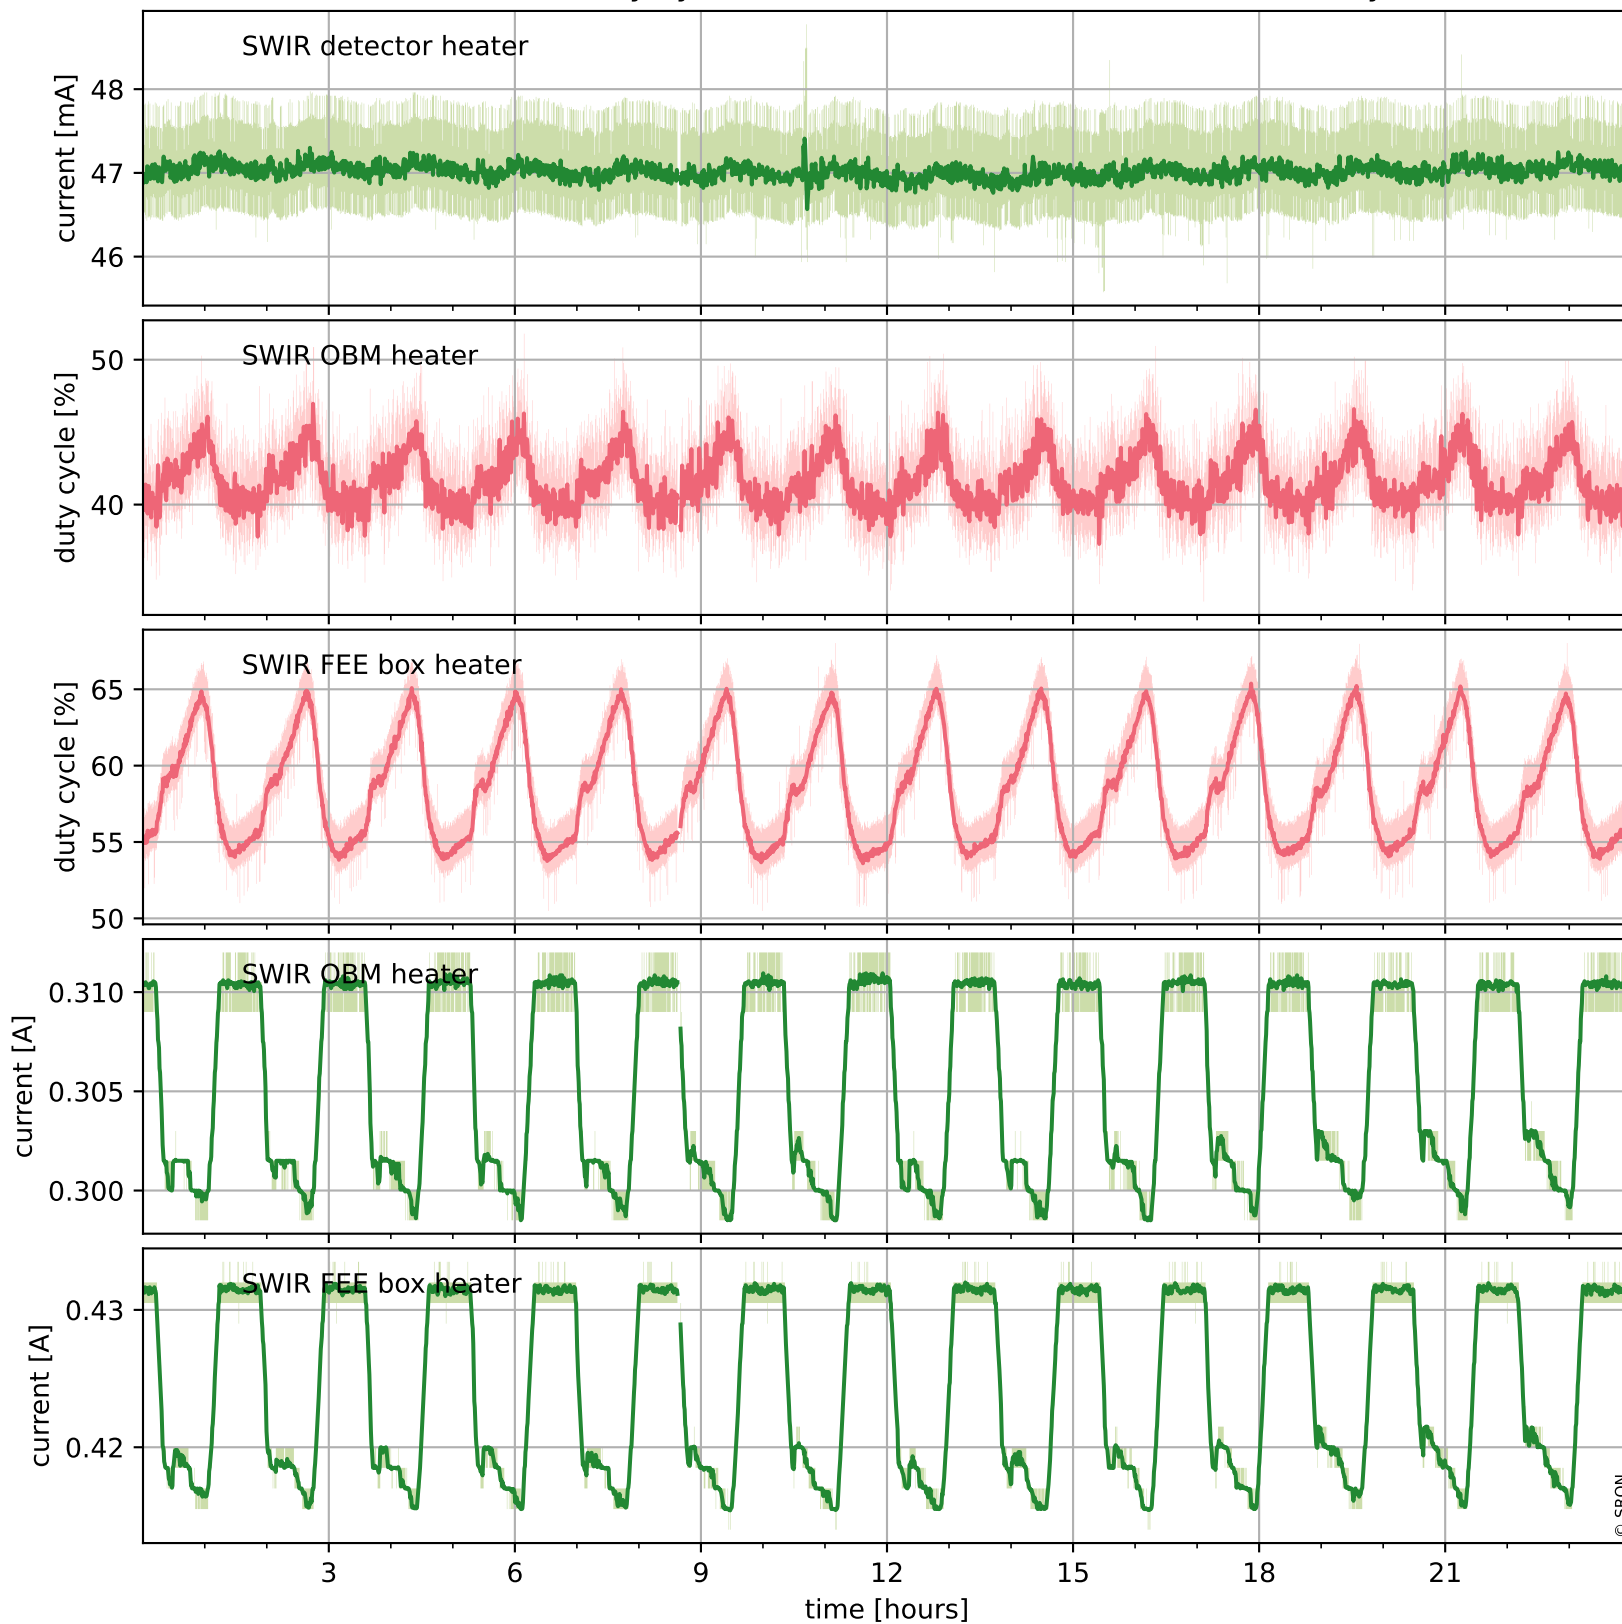

Tropomi SWIR housekeeping data

orbits: [31775, 31788]
coverage: 2023-12-01 / 2023-12-02
created: 2023-12-05T05:21:13Z

Temperature of sensors relevant for SWIR (one day)

Tropomi SWIR housekeeping data

orbits: [31304, 31788]
coverage: 2023-10-28 / 2023-12-02
created: 2023-12-05T05:21:14Z

Temperature of sensors relevant for SWIR (last month)

Tropomi SWIR housekeeping data

orbits: [31775, 31788]
coverage: 2023-12-01 / 2023-12-02
created: 2023-12-05T05:21:14Z

Current and duty cycle of 3 heaters relevant for SWIR (one day)

Tropomi SWIR housekeeping data

orbits: [31304, 31788]
coverage: 2023-10-28 / 2023-12-02
created: 2023-12-05T05:21:14Z

Current and duty cycle of 3 heaters relevant for SWIR (last month)

Tropomi SWIR housekeeping data

orbits: [31775, 31788]
coverage: 2023-12-01 / 2023-12-02
created: 2023-12-05T05:21:15Z

Temperature of sensors at the SWIR front-end electronics (one day)

Tropomi SWIR housekeeping data

orbits: [31304, 31788]
coverage: 2023-10-28 / 2023-12-02
created: 2023-12-05T05:21:15Z