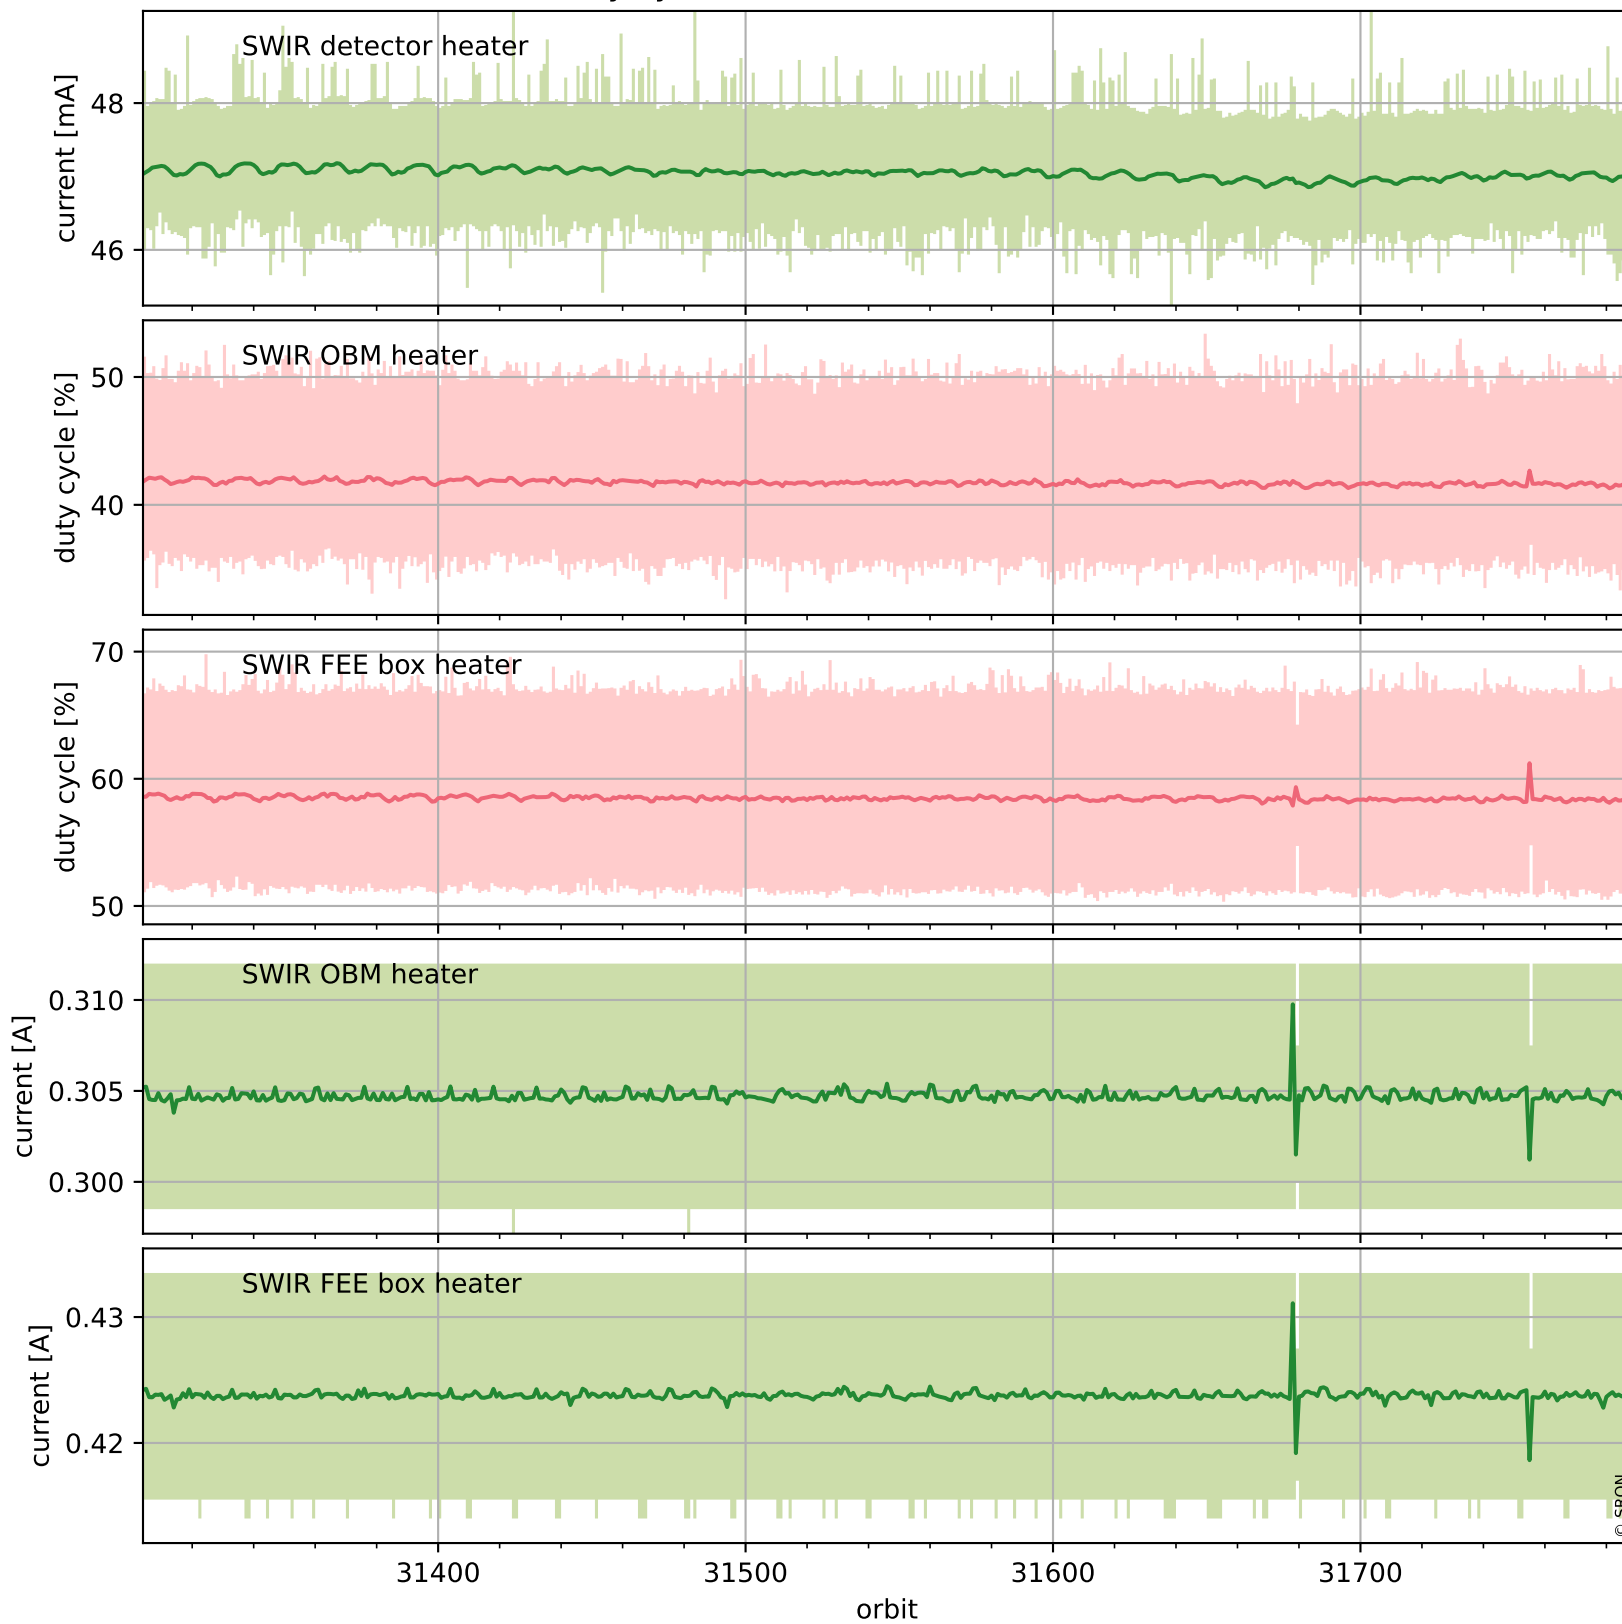

Tropomi SWIR housekeeping data

orbits: [31775, 31788]
coverage: 2023-12-01 / 2023-12-02
created: 2023-12-05T05:21:13Z

Temperature of sensors relevant for SWIR (one day)

Tropomi SWIR housekeeping data

orbits: [31304, 31788]
coverage: 2023-10-28 / 2023-12-02
created: 2023-12-05T05:21:14Z

Temperature of sensors relevant for SWIR (last month)

Tropomi SWIR housekeeping data

orbits: [31775, 31788]
coverage: 2023-12-01 / 2023-12-02
created: 2023-12-05T05:21:14Z

Current and duty cycle of 3 heaters relevant for SWIR (one day)

Tropomi SWIR housekeeping data

orbits: [31304, 31788]
coverage: 2023-10-28 / 2023-12-02
created: 2023-12-05T05:21:14Z

Current and duty cycle of 3 heaters relevant for SWIR (last month)

Tropomi SWIR housekeeping data

orbits: [31775, 31788]
coverage: 2023-12-01 / 2023-12-02
created: 2023-12-05T05:21:15Z

Temperature of sensors at the SWIR front-end electronics (one day)

Tropomi SWIR housekeeping data

orbits: [31304, 31788]
coverage: 2023-10-28 / 2023-12-02
created: 2023-12-05T05:21:15Z