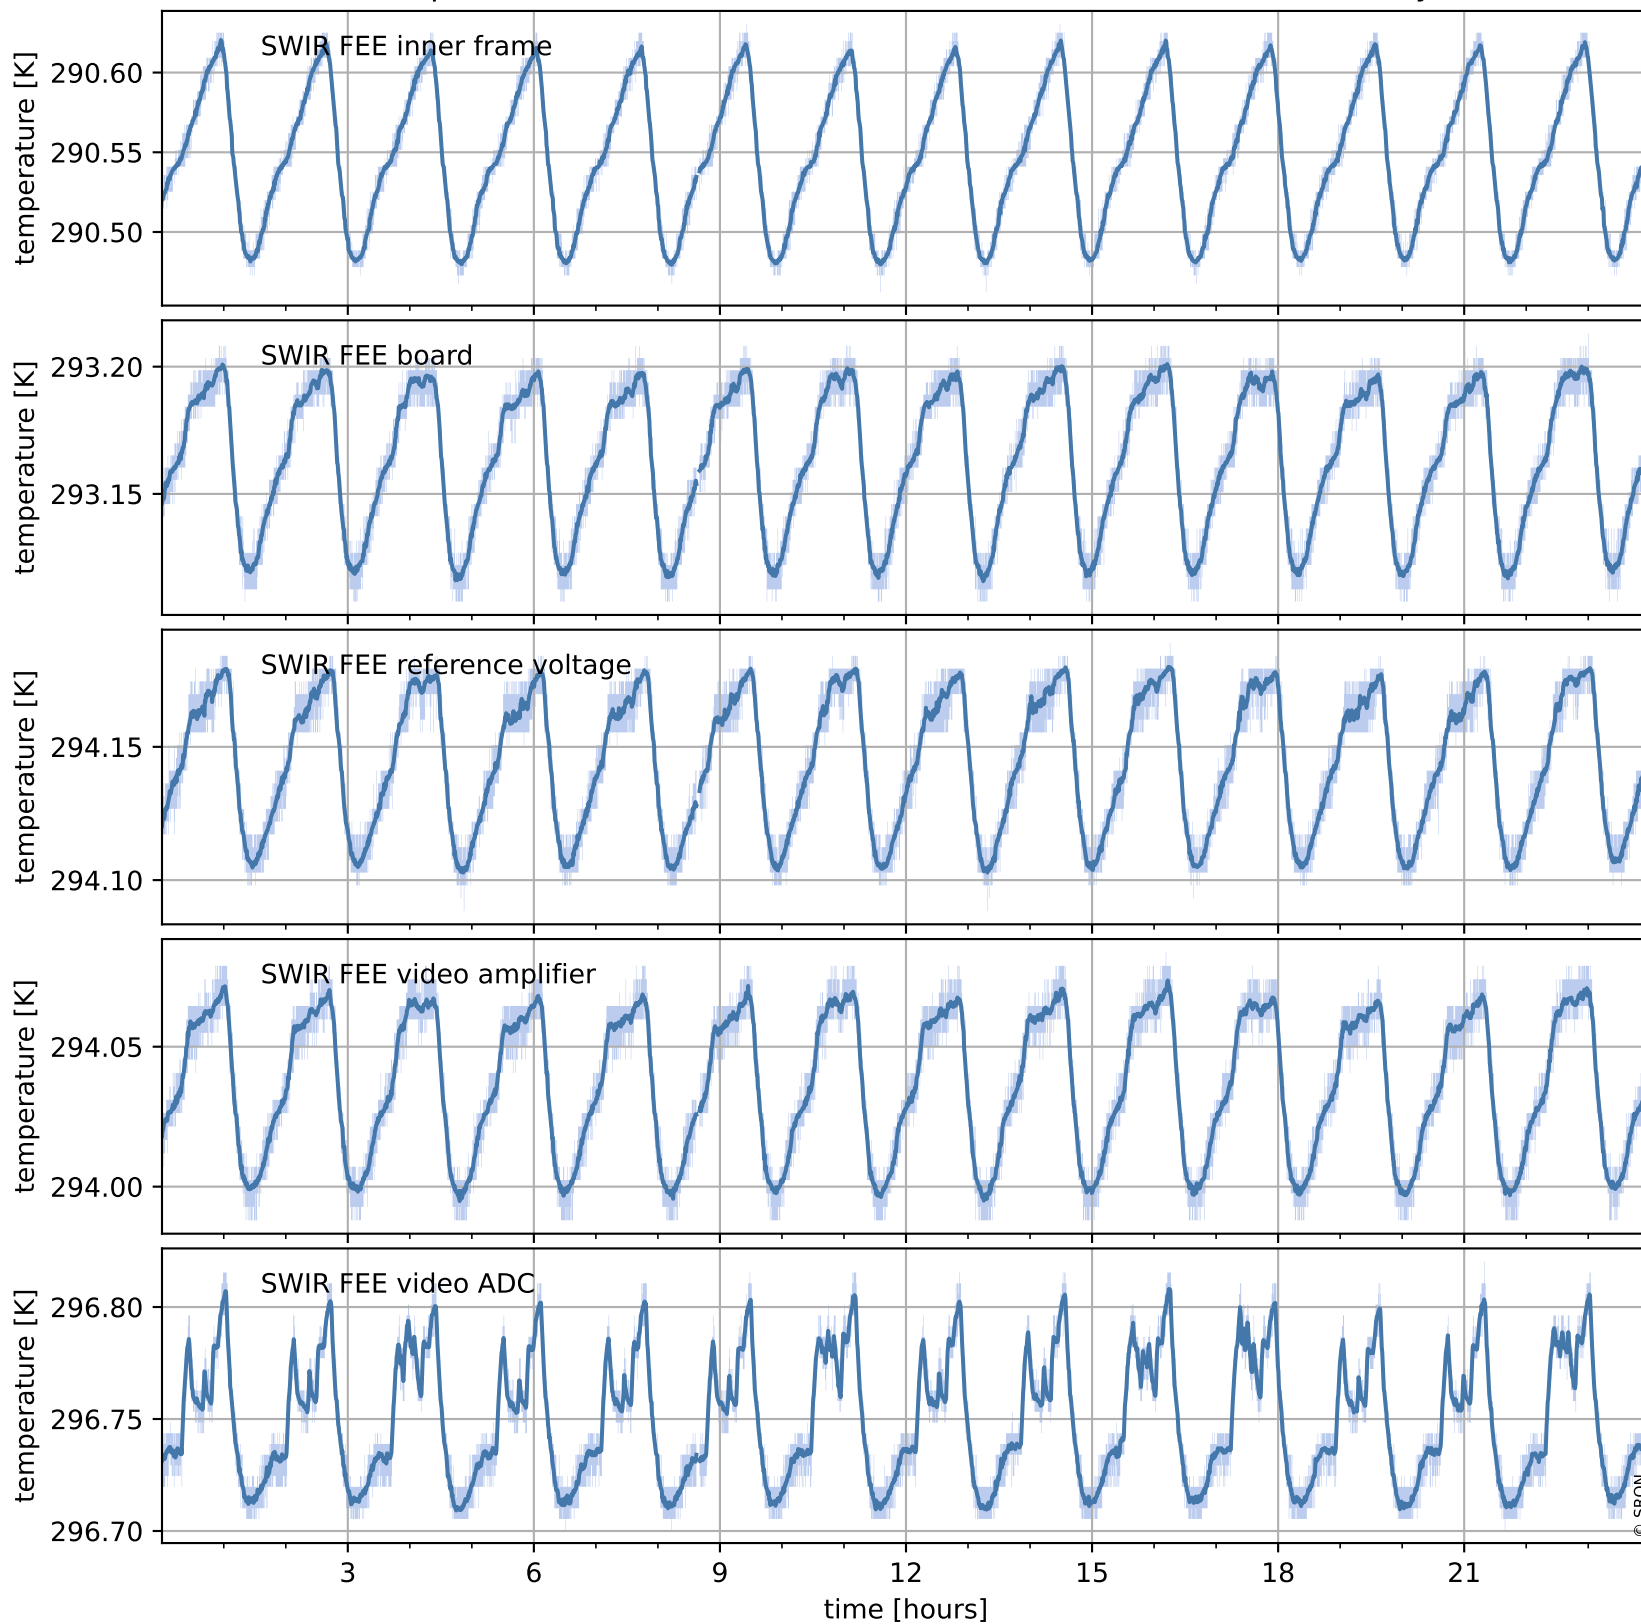

Tropomi SWIR housekeeping data

orbits: [31775, 31788]
coverage: 2023-12-01 / 2023-12-02
created: 2023-12-05T05:21:13Z

Temperature of sensors relevant for SWIR (one day)

Tropomi SWIR housekeeping data

orbits: [31304, 31788]
coverage: 2023-10-28 / 2023-12-02
created: 2023-12-05T05:21:14Z

Temperature of sensors relevant for SWIR (last month)

Tropomi SWIR housekeeping data

orbits: [31775, 31788]
coverage: 2023-12-01 / 2023-12-02
created: 2023-12-05T05:21:14Z

Current and duty cycle of 3 heaters relevant for SWIR (one day)

Tropomi SWIR housekeeping data

orbits: [31304, 31788]
coverage: 2023-10-28 / 2023-12-02
created: 2023-12-05T05:21:14Z

Current and duty cycle of 3 heaters relevant for SWIR (last month)

Tropomi SWIR housekeeping data

orbits: [31775, 31788]
coverage: 2023-12-01 / 2023-12-02
created: 2023-12-05T05:21:15Z

Temperature of sensors at the SWIR front-end electronics (one day)

Tropomi SWIR housekeeping data

orbits: [31304, 31788]
coverage: 2023-10-28 / 2023-12-02
created: 2023-12-05T05:21:15Z