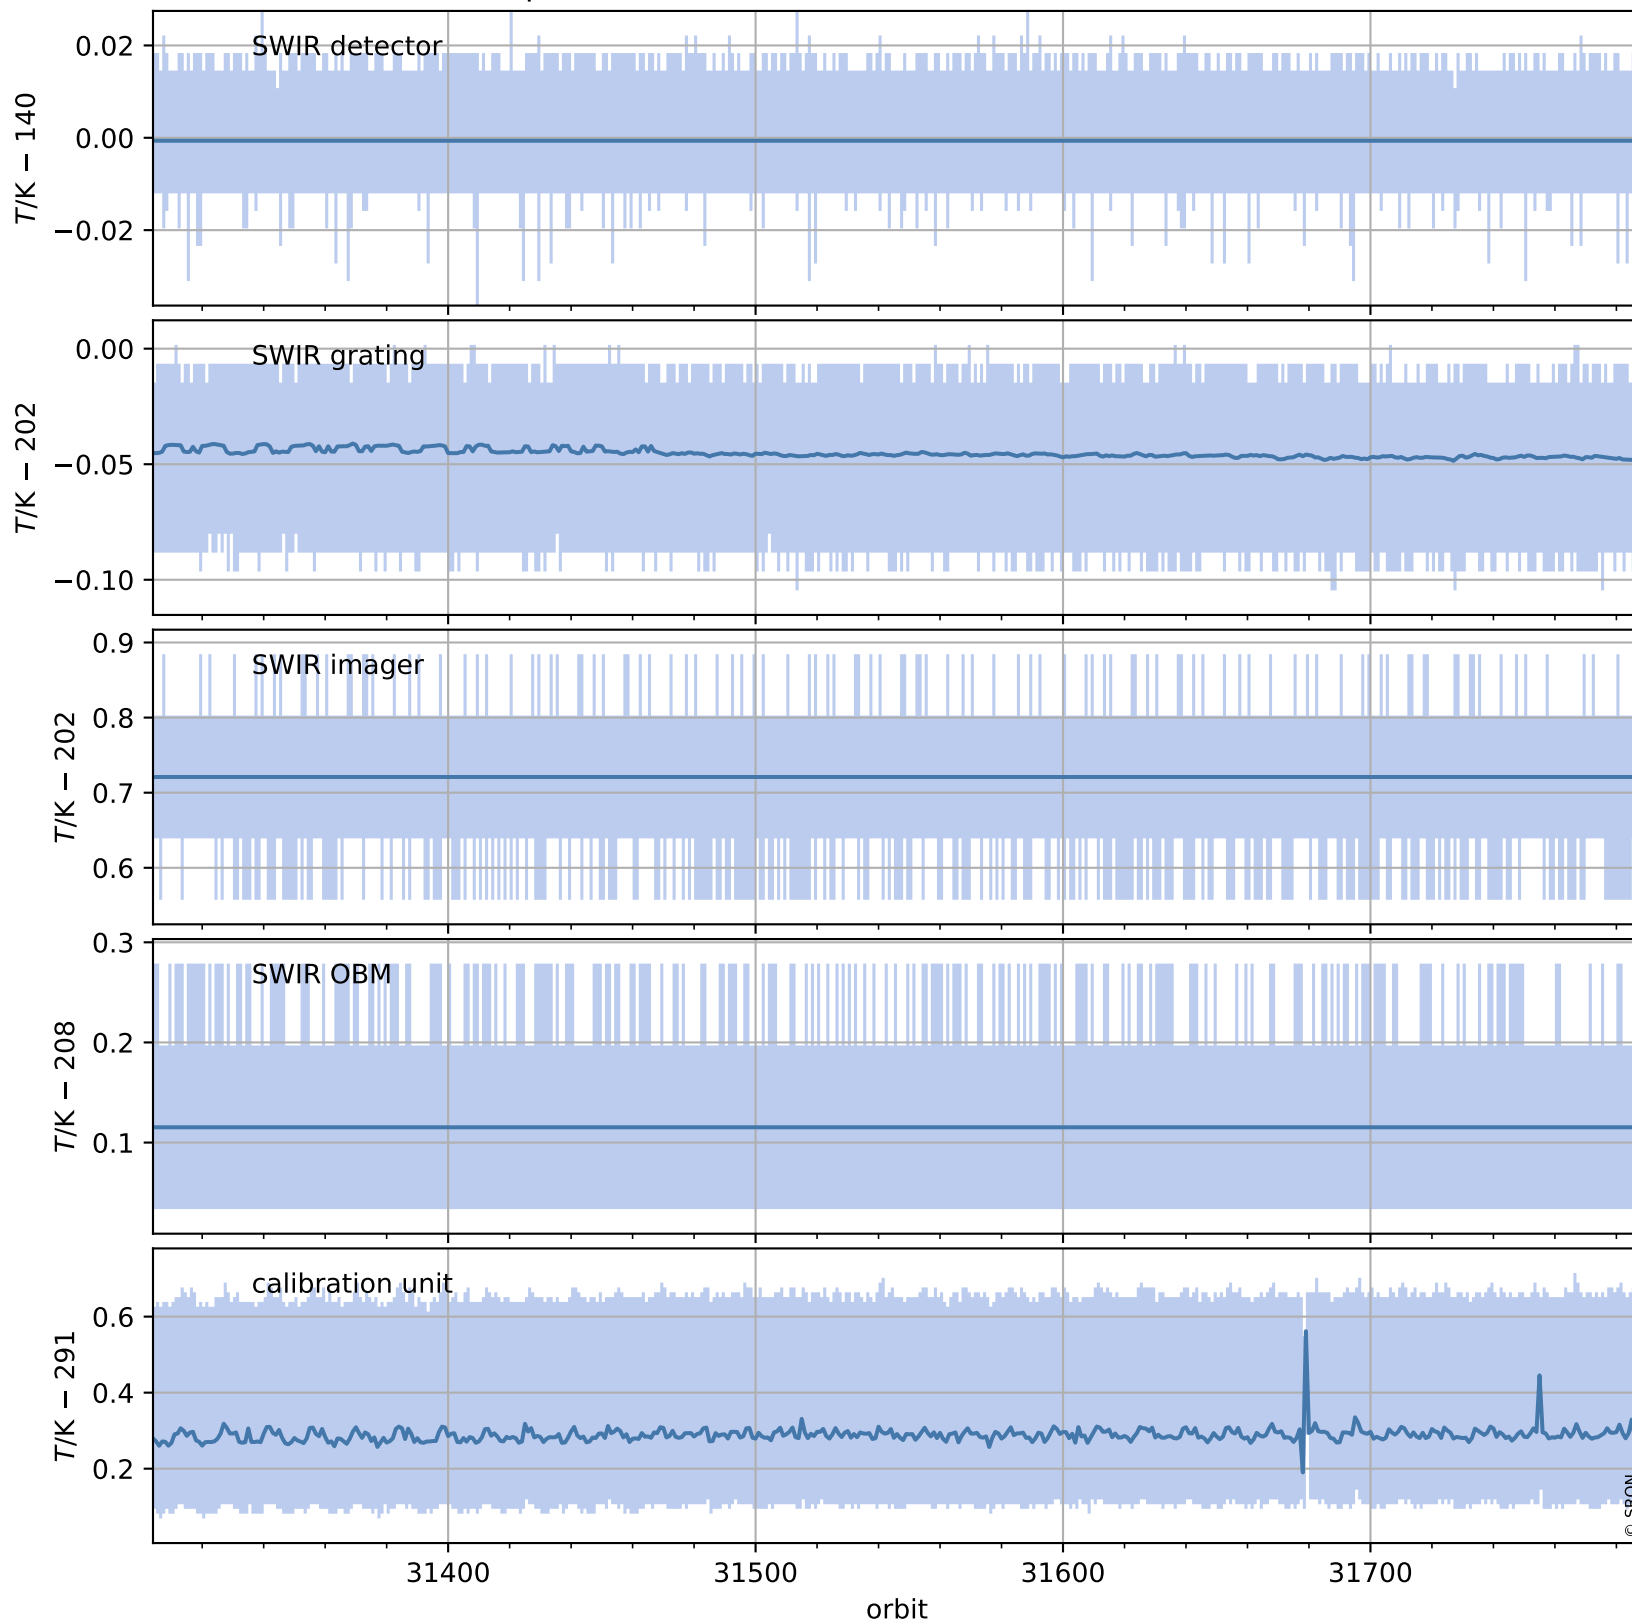

Tropomi SWIR housekeeping data

orbits: [31775, 31788]
coverage: 2023-12-01 / 2023-12-02
created: 2023-12-05T05:21:13Z

Temperature of sensors relevant for SWIR (one day)

Tropomi SWIR housekeeping data

orbits: [31304, 31788]
coverage: 2023-10-28 / 2023-12-02
created: 2023-12-05T05:21:14Z

Temperature of sensors relevant for SWIR (last month)

Tropomi SWIR housekeeping data

orbits: [31775, 31788]
coverage: 2023-12-01 / 2023-12-02
created: 2023-12-05T05:21:14Z

Current and duty cycle of 3 heaters relevant for SWIR (one day)

Tropomi SWIR housekeeping data

orbits: [31304, 31788]
coverage: 2023-10-28 / 2023-12-02
created: 2023-12-05T05:21:14Z

Current and duty cycle of 3 heaters relevant for SWIR (last month)

Tropomi SWIR housekeeping data

orbits: [31775, 31788]
coverage: 2023-12-01 / 2023-12-02
created: 2023-12-05T05:21:15Z

Temperature of sensors at the SWIR front-end electronics (one day)

Tropomi SWIR housekeeping data

orbits: [31304, 31788]
coverage: 2023-10-28 / 2023-12-02
created: 2023-12-05T05:21:15Z