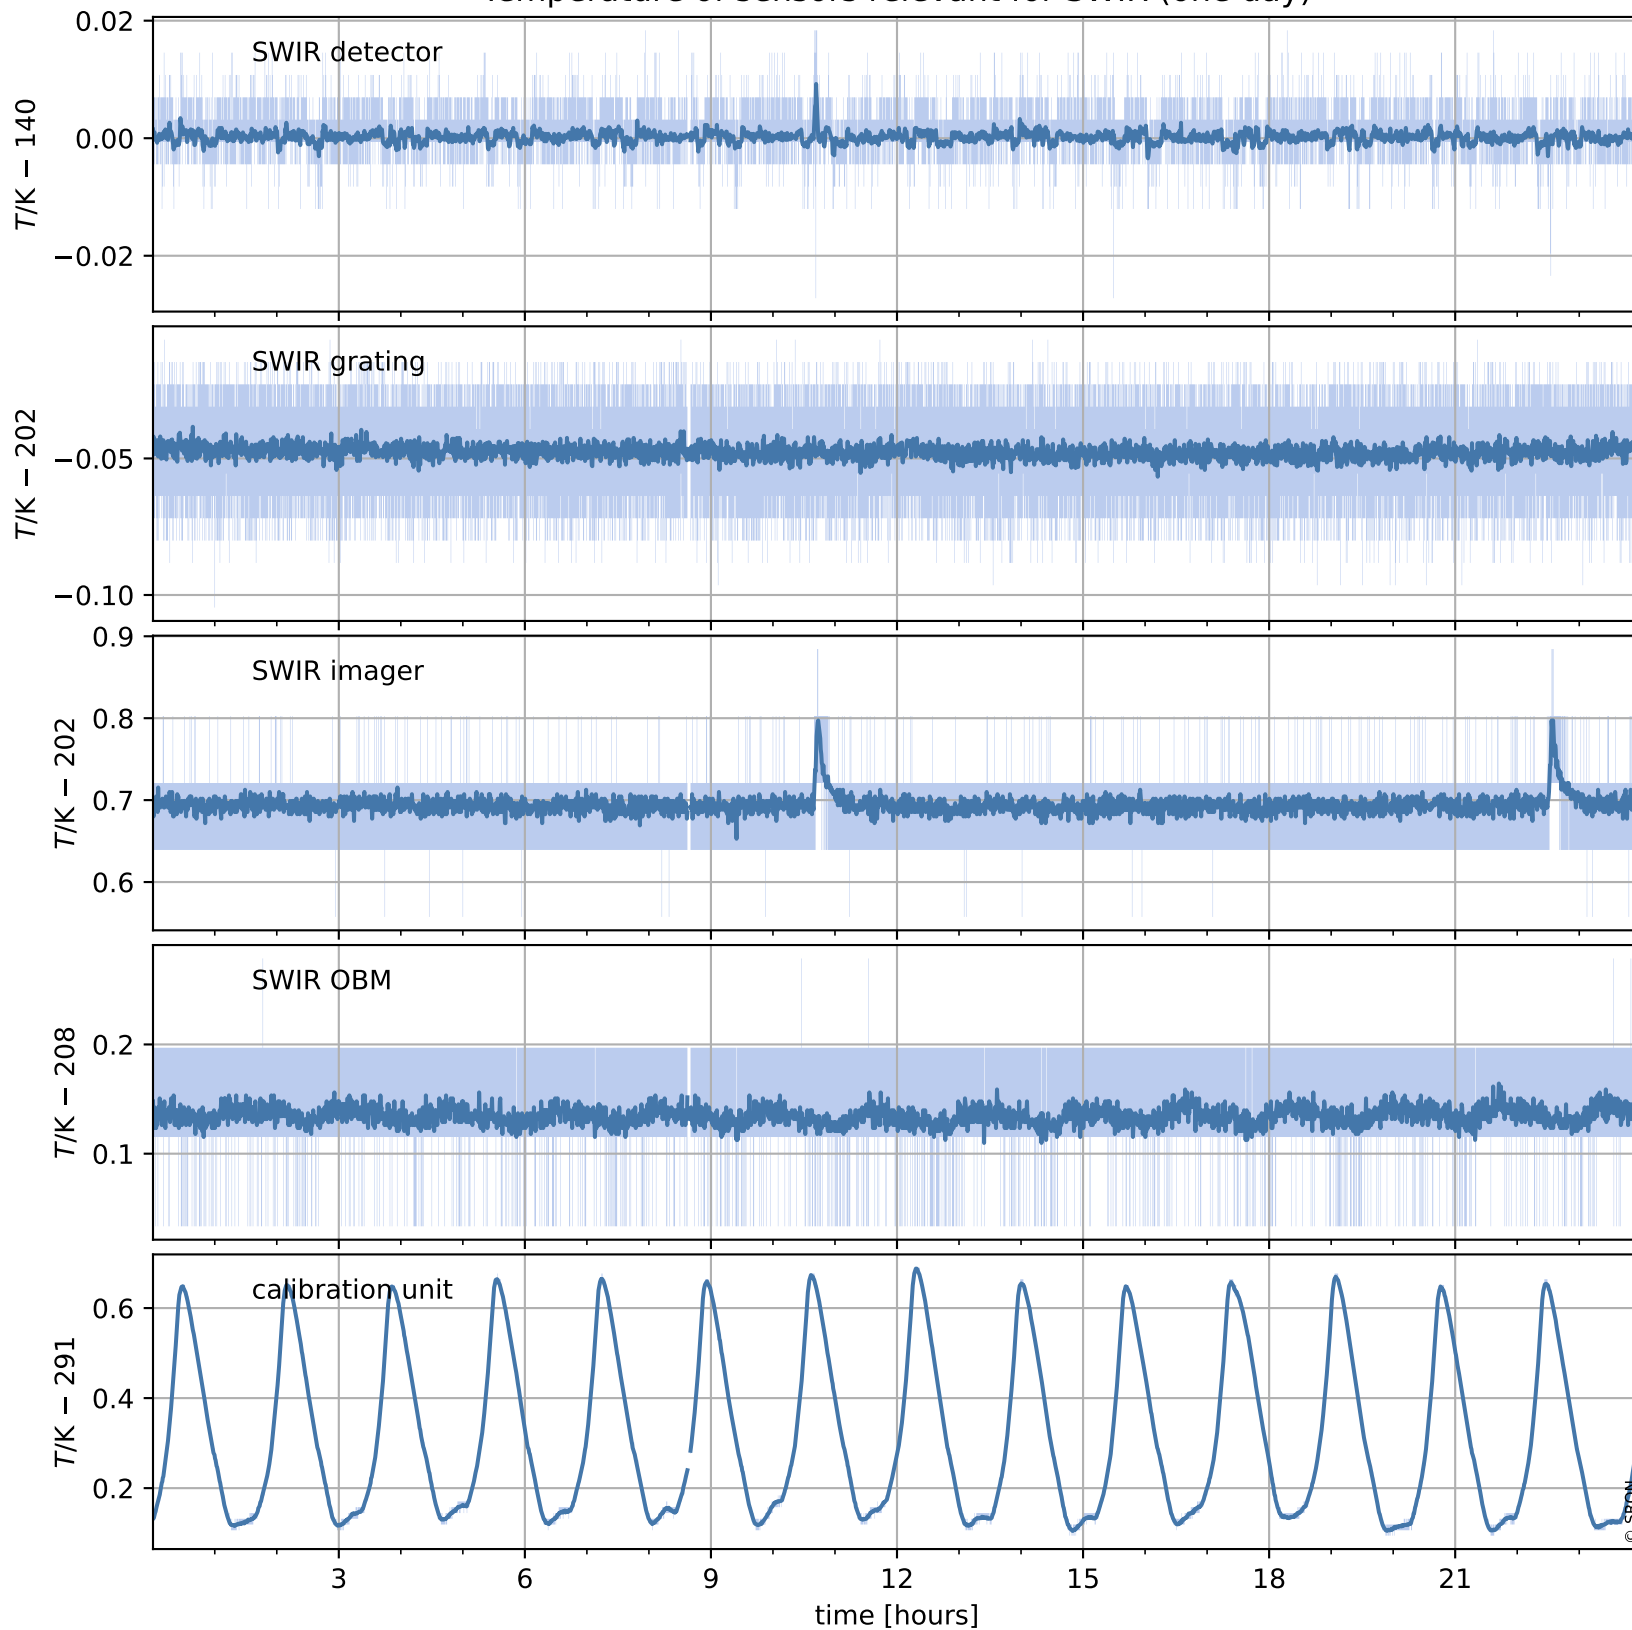

Tropomi SWIR housekeeping data

orbits: [31775, 31788]
coverage: 2023-12-01 / 2023-12-02
created: 2023-12-05T05:21:13Z

Temperature of sensors relevant for SWIR (one day)

Tropomi SWIR housekeeping data

orbits: [31304, 31788]
coverage: 2023-10-28 / 2023-12-02
created: 2023-12-05T05:21:14Z

Temperature of sensors relevant for SWIR (last month)

Tropomi SWIR housekeeping data

orbits: [31775, 31788]
coverage: 2023-12-01 / 2023-12-02
created: 2023-12-05T05:21:14Z

Current and duty cycle of 3 heaters relevant for SWIR (one day)

Tropomi SWIR housekeeping data

orbits: [31304, 31788]
coverage: 2023-10-28 / 2023-12-02
created: 2023-12-05T05:21:14Z

Current and duty cycle of 3 heaters relevant for SWIR (last month)

Tropomi SWIR housekeeping data

orbits: [31775, 31788]
coverage: 2023-12-01 / 2023-12-02
created: 2023-12-05T05:21:15Z

Temperature of sensors at the SWIR front-end electronics (one day)

Tropomi SWIR housekeeping data

orbits: [31304, 31788]
coverage: 2023-10-28 / 2023-12-02
created: 2023-12-05T05:21:15Z