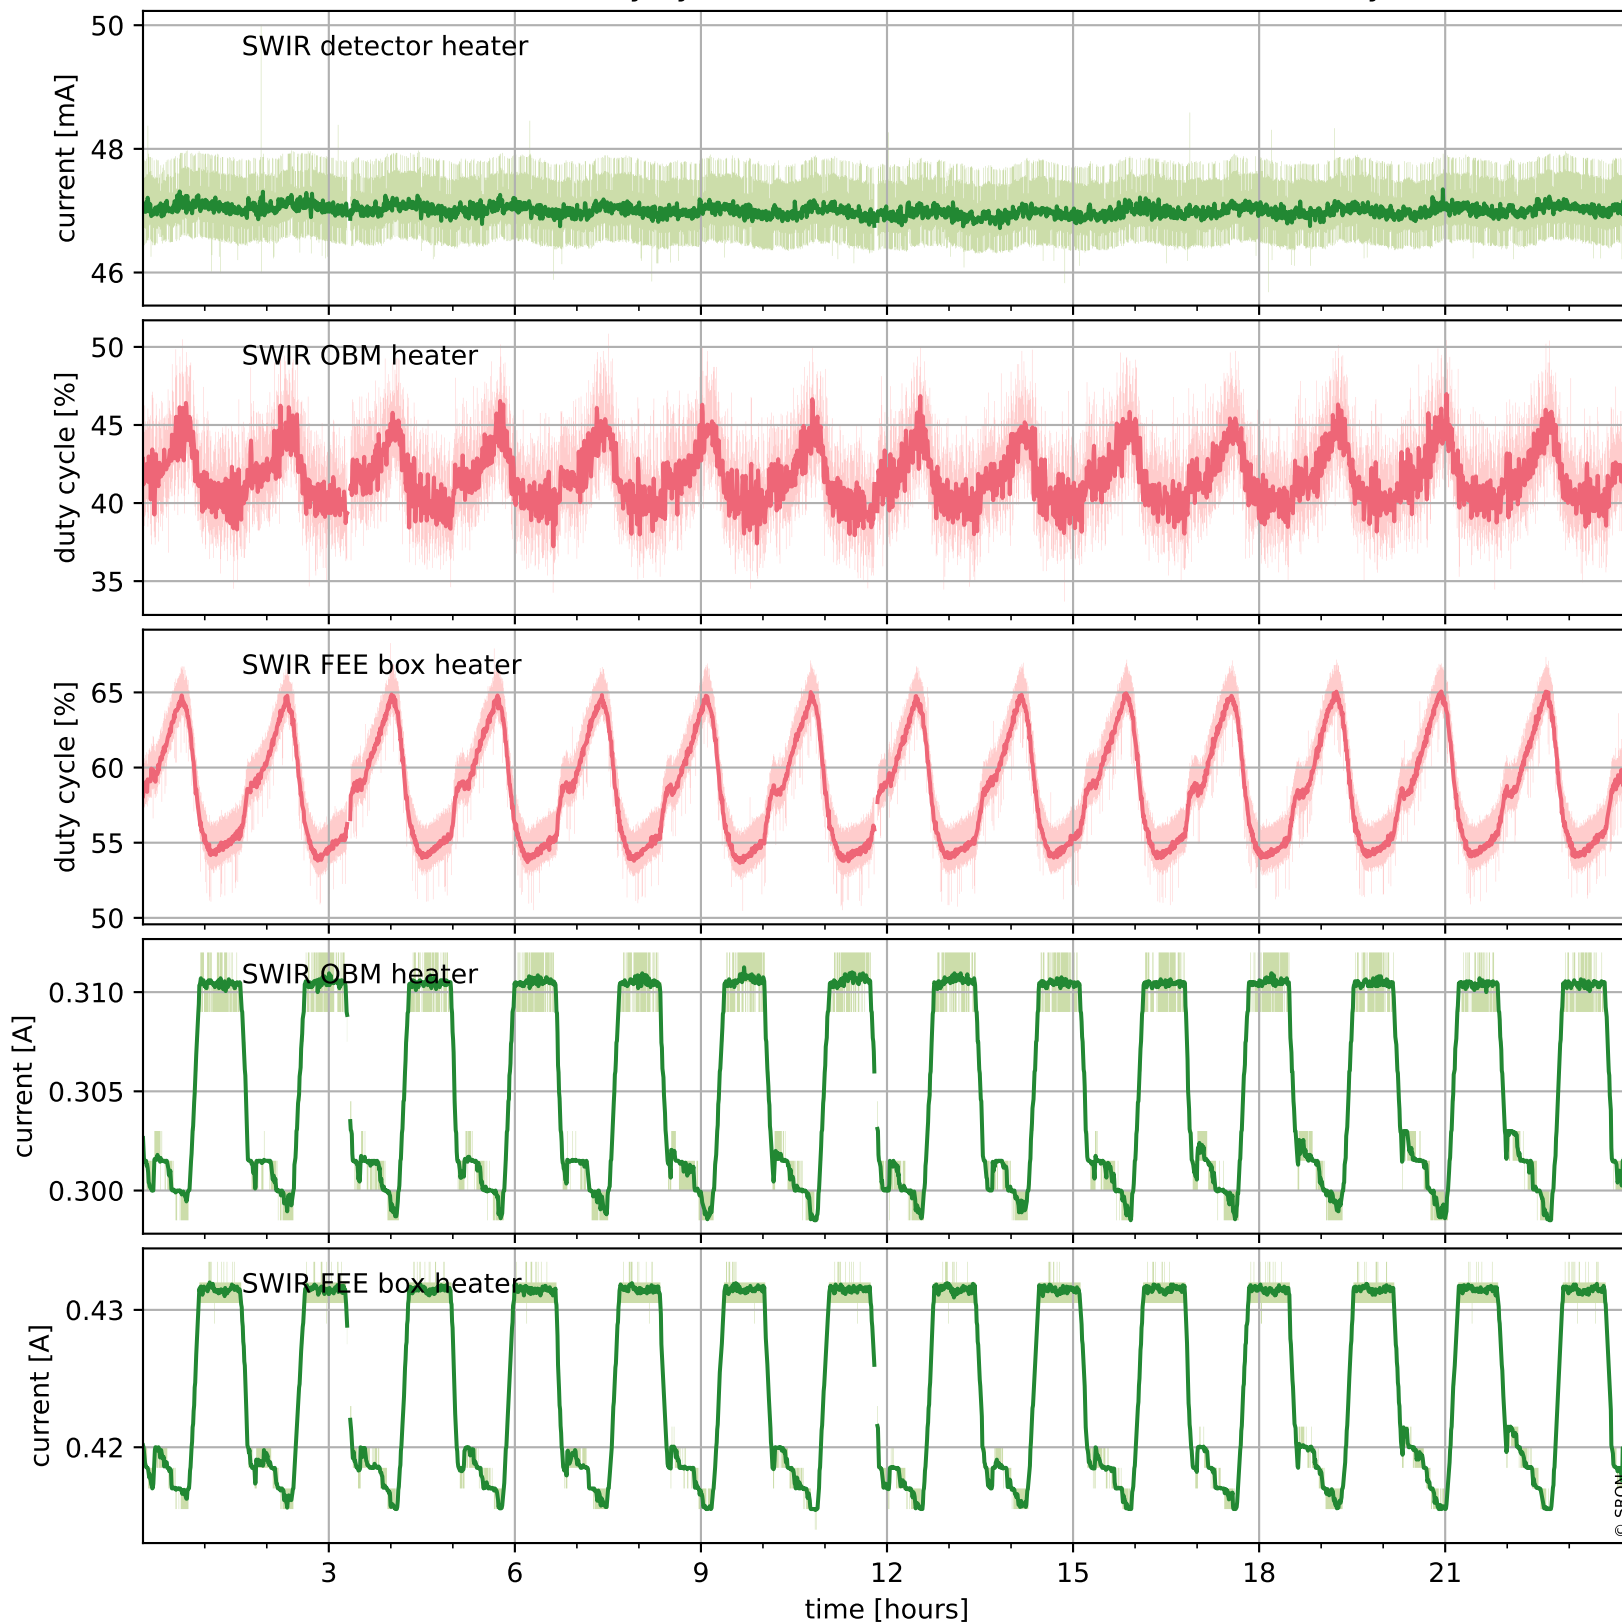

Tropomi SWIR housekeeping data

orbits: [31789, 31802]
coverage: 2023-12-02 / 2023-12-03
created: 2023-12-05T05:21:16Z

Temperature of sensors relevant for SWIR (one day)

Tropomi SWIR housekeeping data

orbits: [31318, 31802]
coverage: 2023-10-29 / 2023-12-03
created: 2023-12-05T05:21:16Z

Temperature of sensors relevant for SWIR (last month)

Tropomi SWIR housekeeping data

orbits: [31789, 31802]
coverage: 2023-12-02 / 2023-12-03
created: 2023-12-05T05:21:16Z

Current and duty cycle of 3 heaters relevant for SWIR (one day)

Tropomi SWIR housekeeping data

orbits: [31318, 31802]
coverage: 2023-10-29 / 2023-12-03
created: 2023-12-05T05:21:17Z

Current and duty cycle of 3 heaters relevant for SWIR (last month)

Tropomi SWIR housekeeping data

orbits: [31789, 31802]
coverage: 2023-12-02 / 2023-12-03
created: 2023-12-05T05:21:17Z

Temperature of sensors at the SWIR front-end electronics (one day)

Tropomi SWIR housekeeping data

orbits: [31318, 31802]
coverage: 2023-10-29 / 2023-12-03
created: 2023-12-05T05:21:17Z