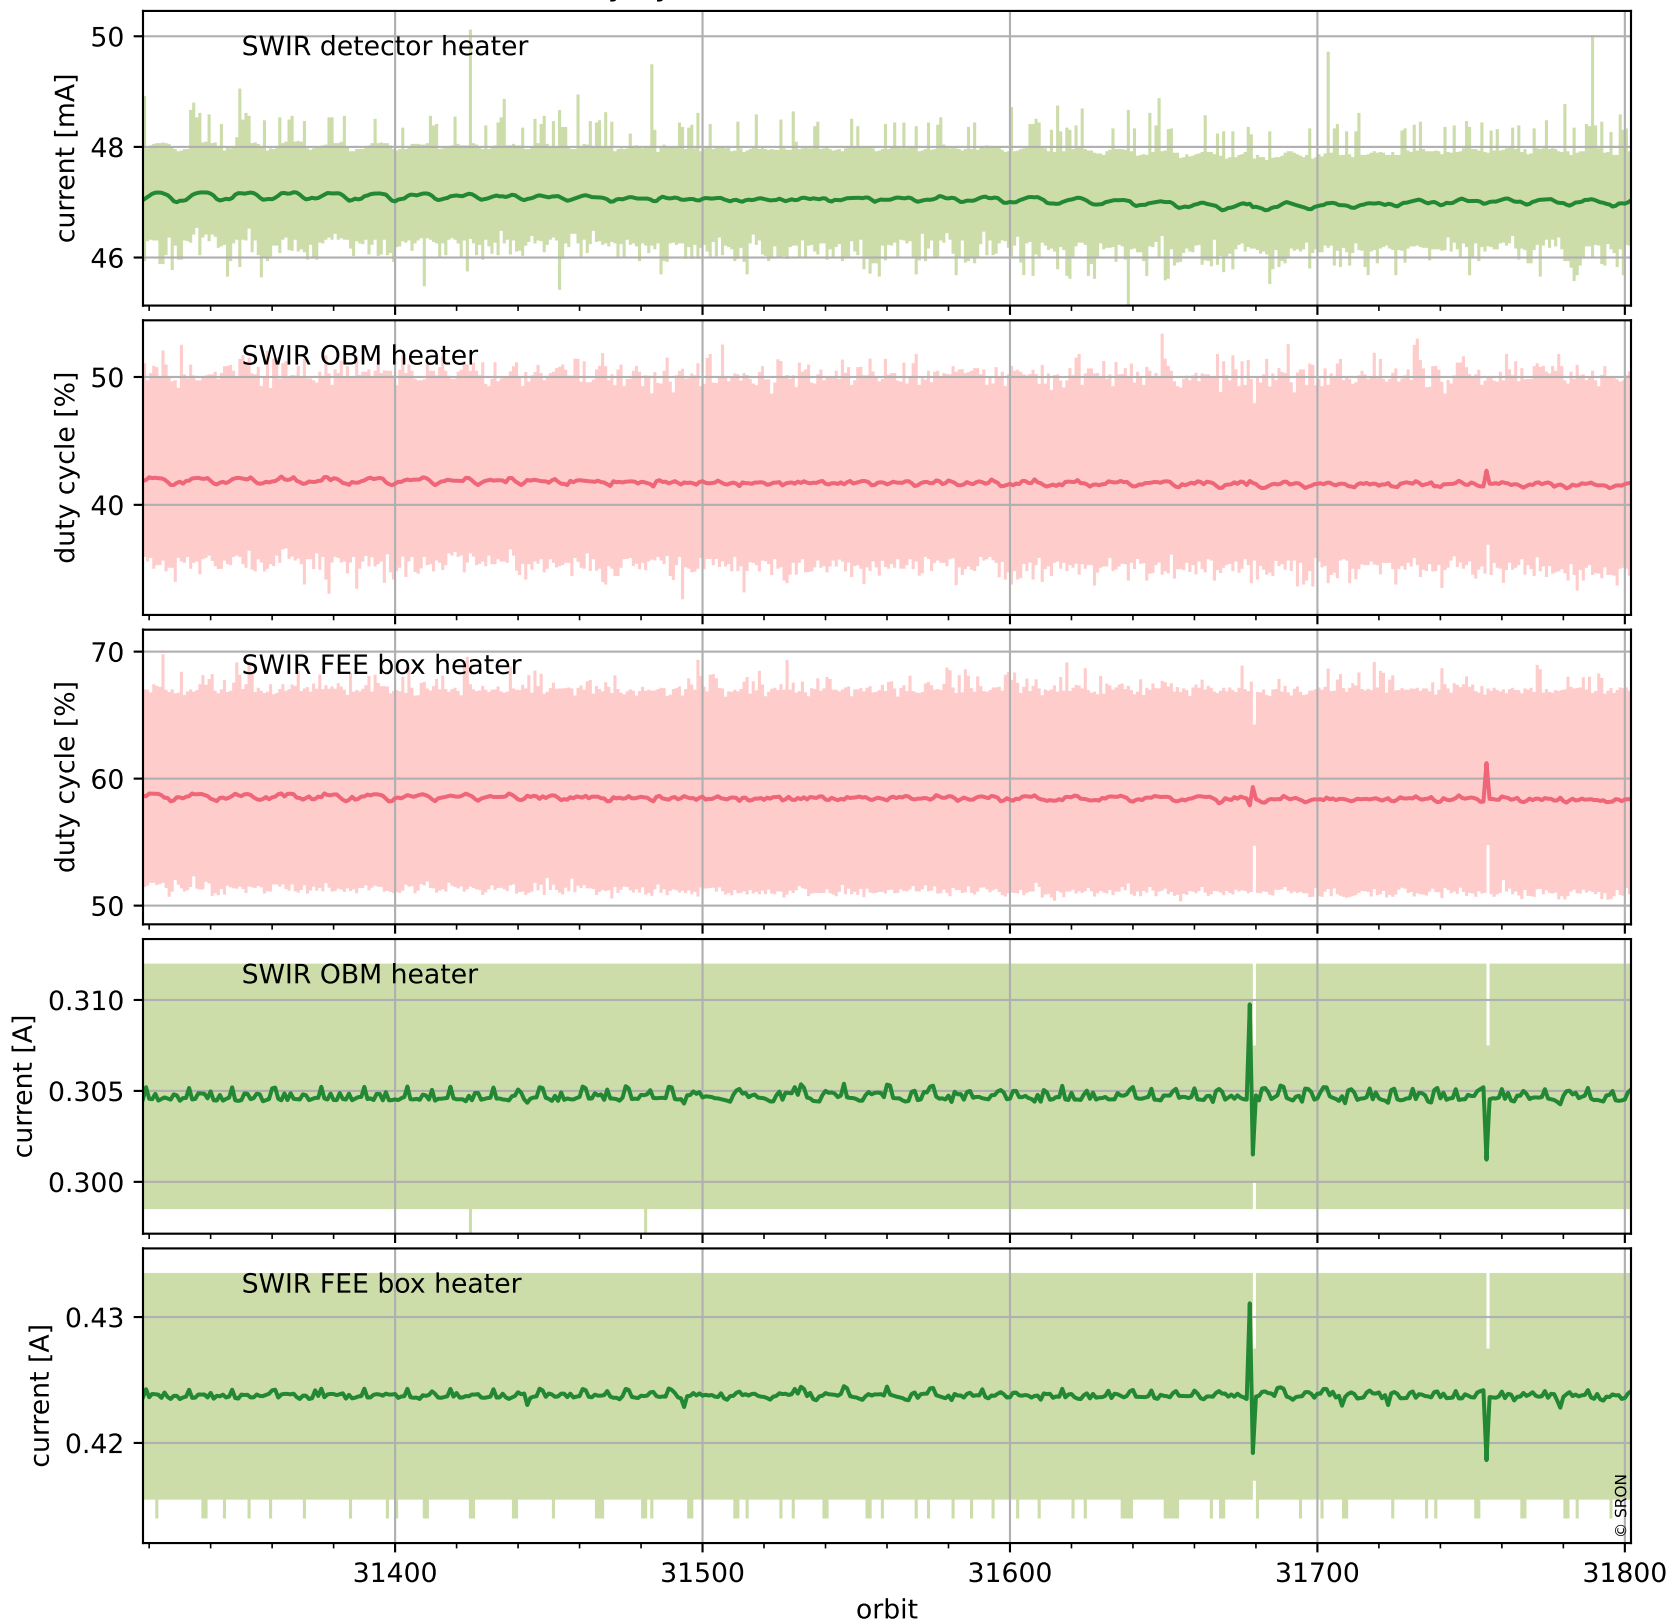

Tropomi SWIR housekeeping data

orbits: [31789, 31802]
coverage: 2023-12-02 / 2023-12-03
created: 2023-12-05T05:21:16Z

Temperature of sensors relevant for SWIR (one day)

Tropomi SWIR housekeeping data

orbits: [31318, 31802]
coverage: 2023-10-29 / 2023-12-03
created: 2023-12-05T05:21:16Z

Temperature of sensors relevant for SWIR (last month)

Tropomi SWIR housekeeping data

orbits: [31789, 31802]
coverage: 2023-12-02 / 2023-12-03
created: 2023-12-05T05:21:16Z

Current and duty cycle of 3 heaters relevant for SWIR (one day)

Tropomi SWIR housekeeping data

orbits: [31318, 31802]
coverage: 2023-10-29 / 2023-12-03
created: 2023-12-05T05:21:17Z

Current and duty cycle of 3 heaters relevant for SWIR (last month)

Tropomi SWIR housekeeping data

orbits: [31789, 31802]
coverage: 2023-12-02 / 2023-12-03
created: 2023-12-05T05:21:17Z

Temperature of sensors at the SWIR front-end electronics (one day)

Tropomi SWIR housekeeping data

orbits: [31318, 31802]
coverage: 2023-10-29 / 2023-12-03
created: 2023-12-05T05:21:17Z