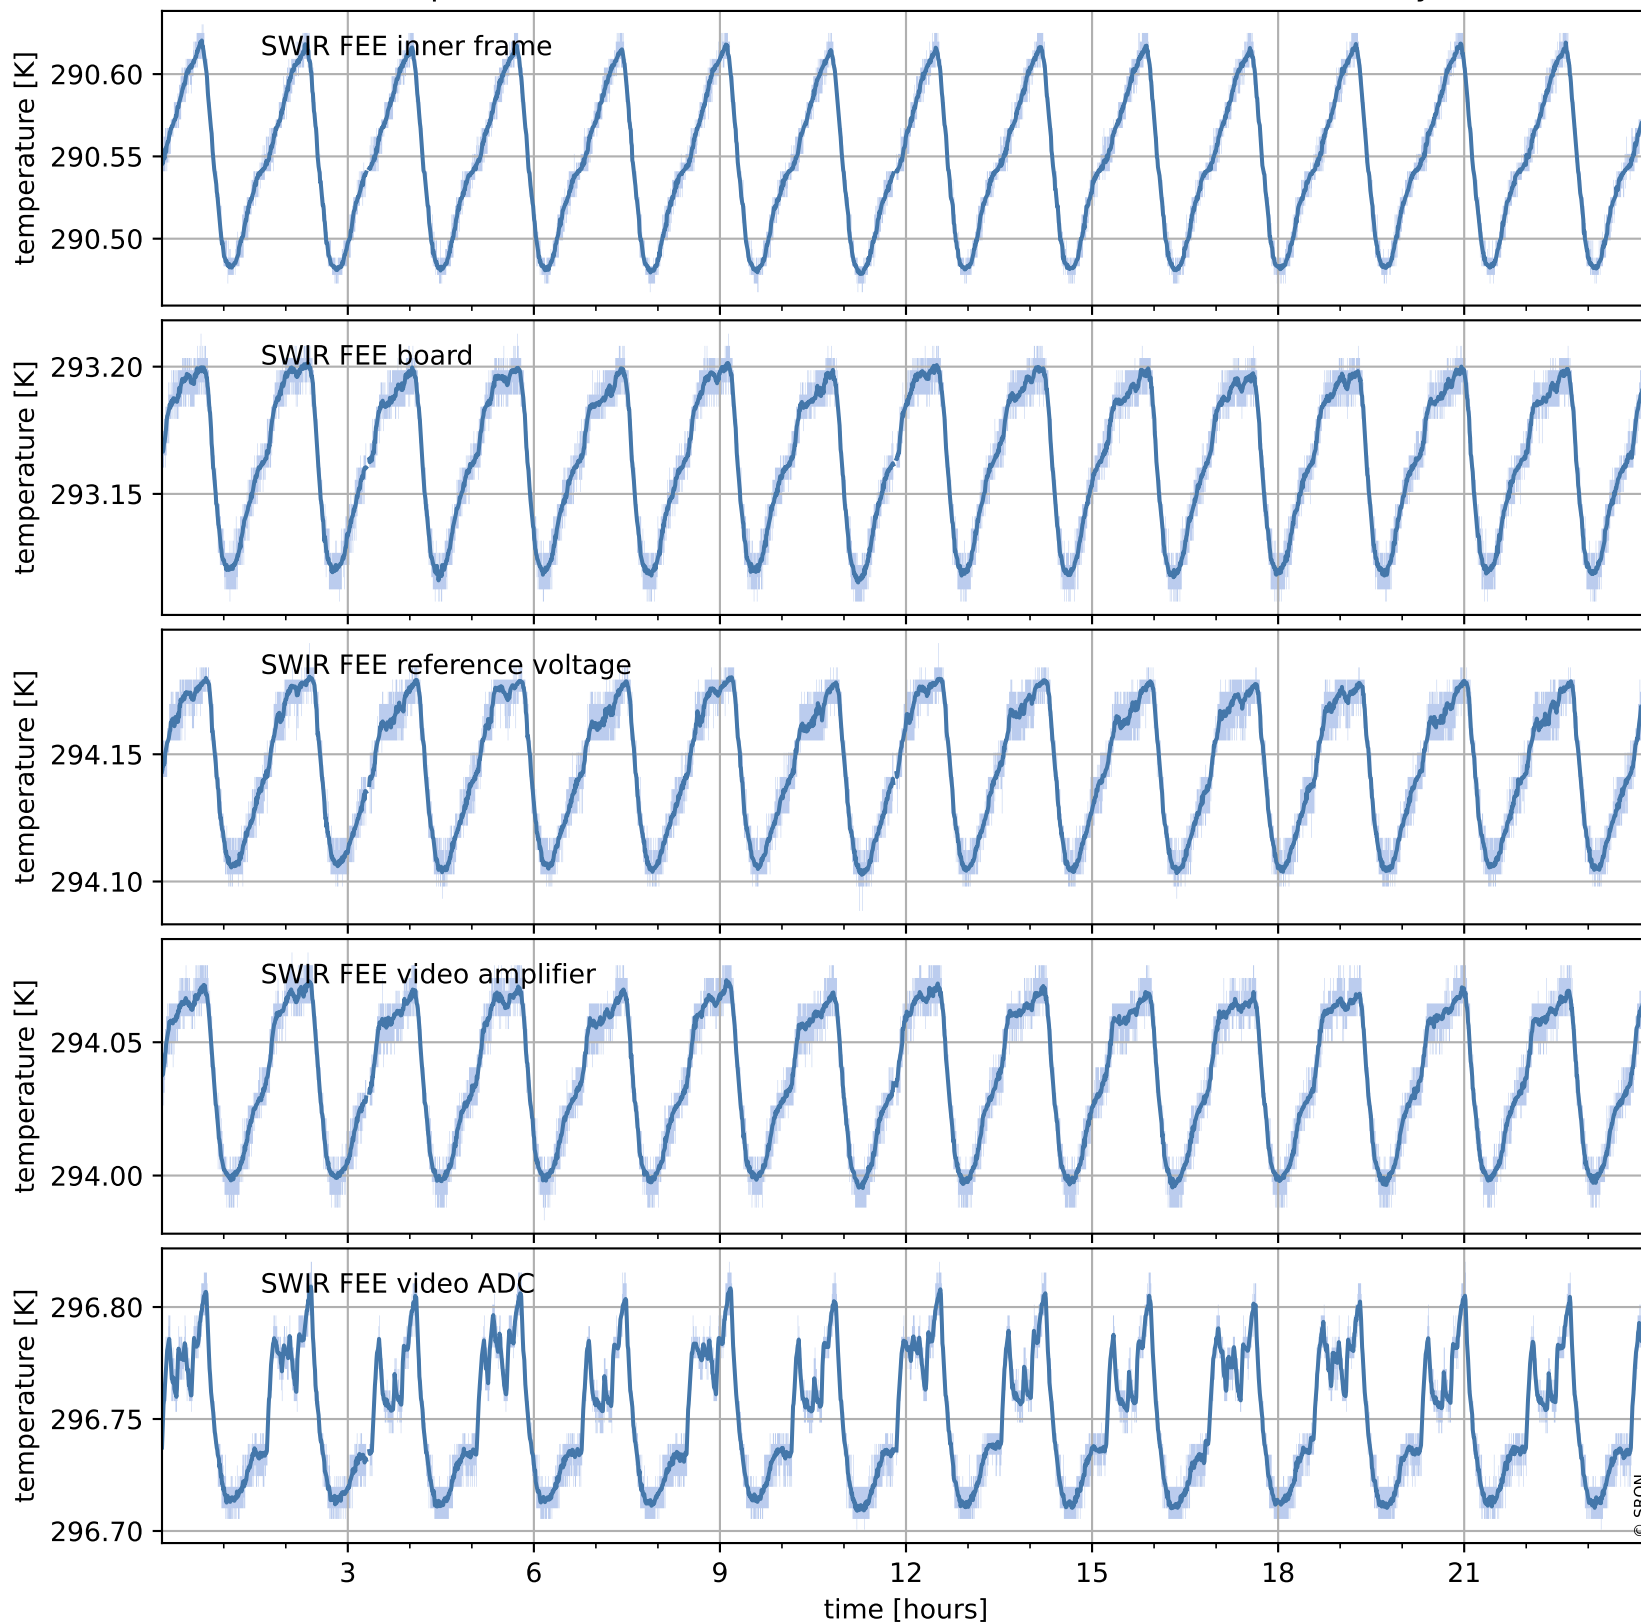

Tropomi SWIR housekeeping data

orbits: [31789, 31802]
coverage: 2023-12-02 / 2023-12-03
created: 2023-12-05T05:21:16Z

Temperature of sensors relevant for SWIR (one day)

Tropomi SWIR housekeeping data

orbits: [31318, 31802]
coverage: 2023-10-29 / 2023-12-03
created: 2023-12-05T05:21:16Z

Temperature of sensors relevant for SWIR (last month)

Tropomi SWIR housekeeping data

orbits: [31789, 31802]
coverage: 2023-12-02 / 2023-12-03
created: 2023-12-05T05:21:16Z

Current and duty cycle of 3 heaters relevant for SWIR (one day)

Tropomi SWIR housekeeping data

orbits: [31318, 31802]
coverage: 2023-10-29 / 2023-12-03
created: 2023-12-05T05:21:17Z

Current and duty cycle of 3 heaters relevant for SWIR (last month)

Tropomi SWIR housekeeping data

orbits: [31789, 31802]
coverage: 2023-12-02 / 2023-12-03
created: 2023-12-05T05:21:17Z

Temperature of sensors at the SWIR front-end electronics (one day)

Tropomi SWIR housekeeping data

orbits: [31318, 31802]
coverage: 2023-10-29 / 2023-12-03
created: 2023-12-05T05:21:17Z