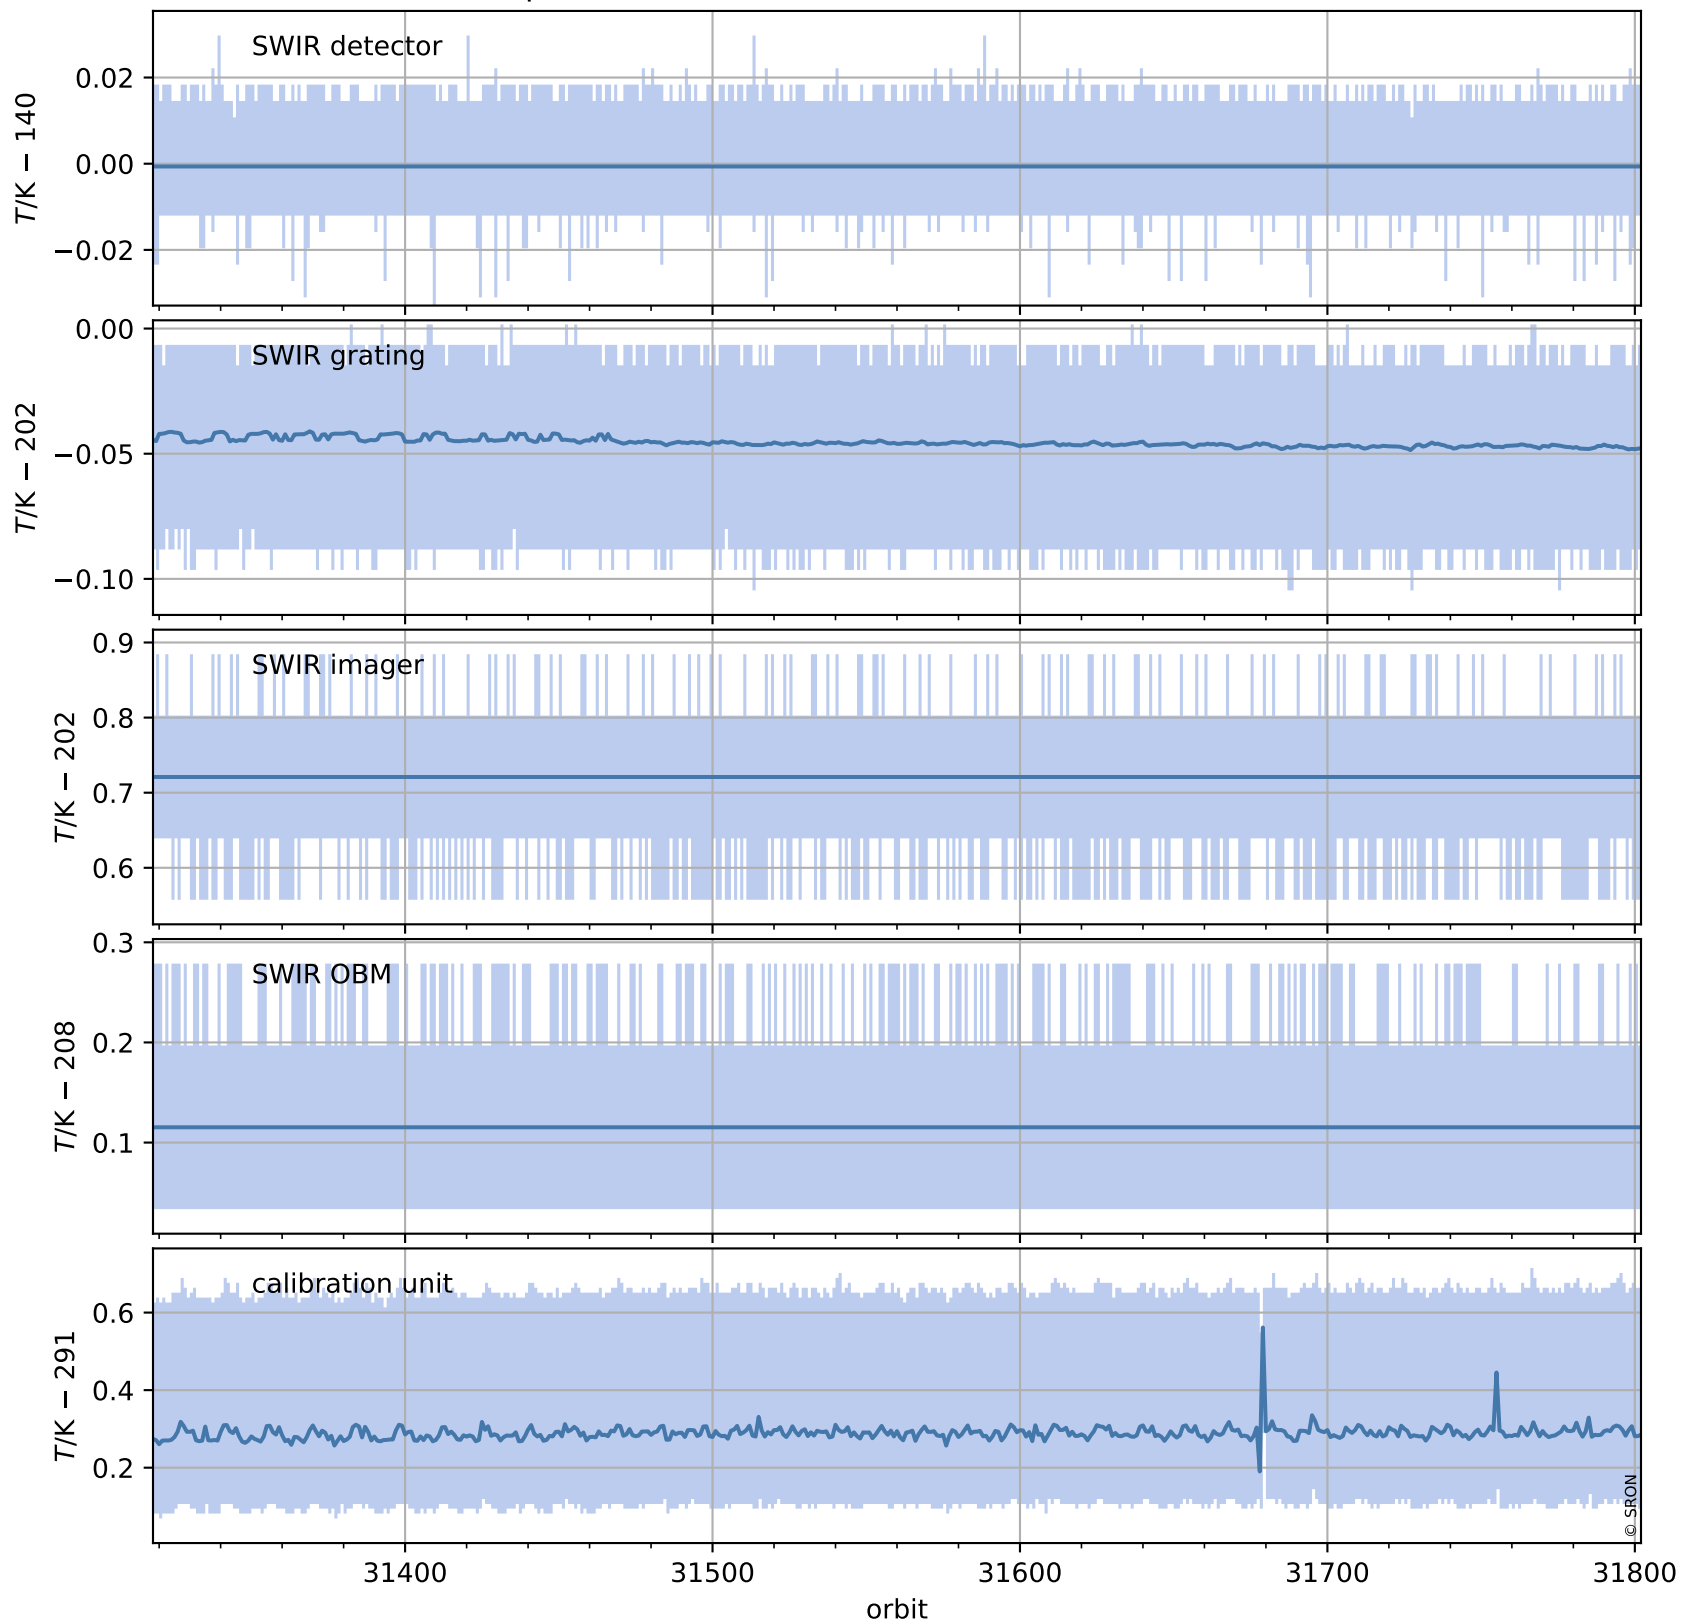

Tropomi SWIR housekeeping data

orbits: [31789, 31802]
coverage: 2023-12-02 / 2023-12-03
created: 2023-12-05T05:21:16Z

Temperature of sensors relevant for SWIR (one day)

Tropomi SWIR housekeeping data

orbits: [31318, 31802]
coverage: 2023-10-29 / 2023-12-03
created: 2023-12-05T05:21:16Z

Temperature of sensors relevant for SWIR (last month)

Tropomi SWIR housekeeping data

orbits: [31789, 31802]
coverage: 2023-12-02 / 2023-12-03
created: 2023-12-05T05:21:16Z

Current and duty cycle of 3 heaters relevant for SWIR (one day)

Tropomi SWIR housekeeping data

orbits: [31318, 31802]
coverage: 2023-10-29 / 2023-12-03
created: 2023-12-05T05:21:17Z

Current and duty cycle of 3 heaters relevant for SWIR (last month)

Tropomi SWIR housekeeping data

orbits: [31789, 31802]
coverage: 2023-12-02 / 2023-12-03
created: 2023-12-05T05:21:17Z

Temperature of sensors at the SWIR front-end electronics (one day)

Tropomi SWIR housekeeping data

orbits: [31318, 31802]
coverage: 2023-10-29 / 2023-12-03
created: 2023-12-05T05:21:17Z