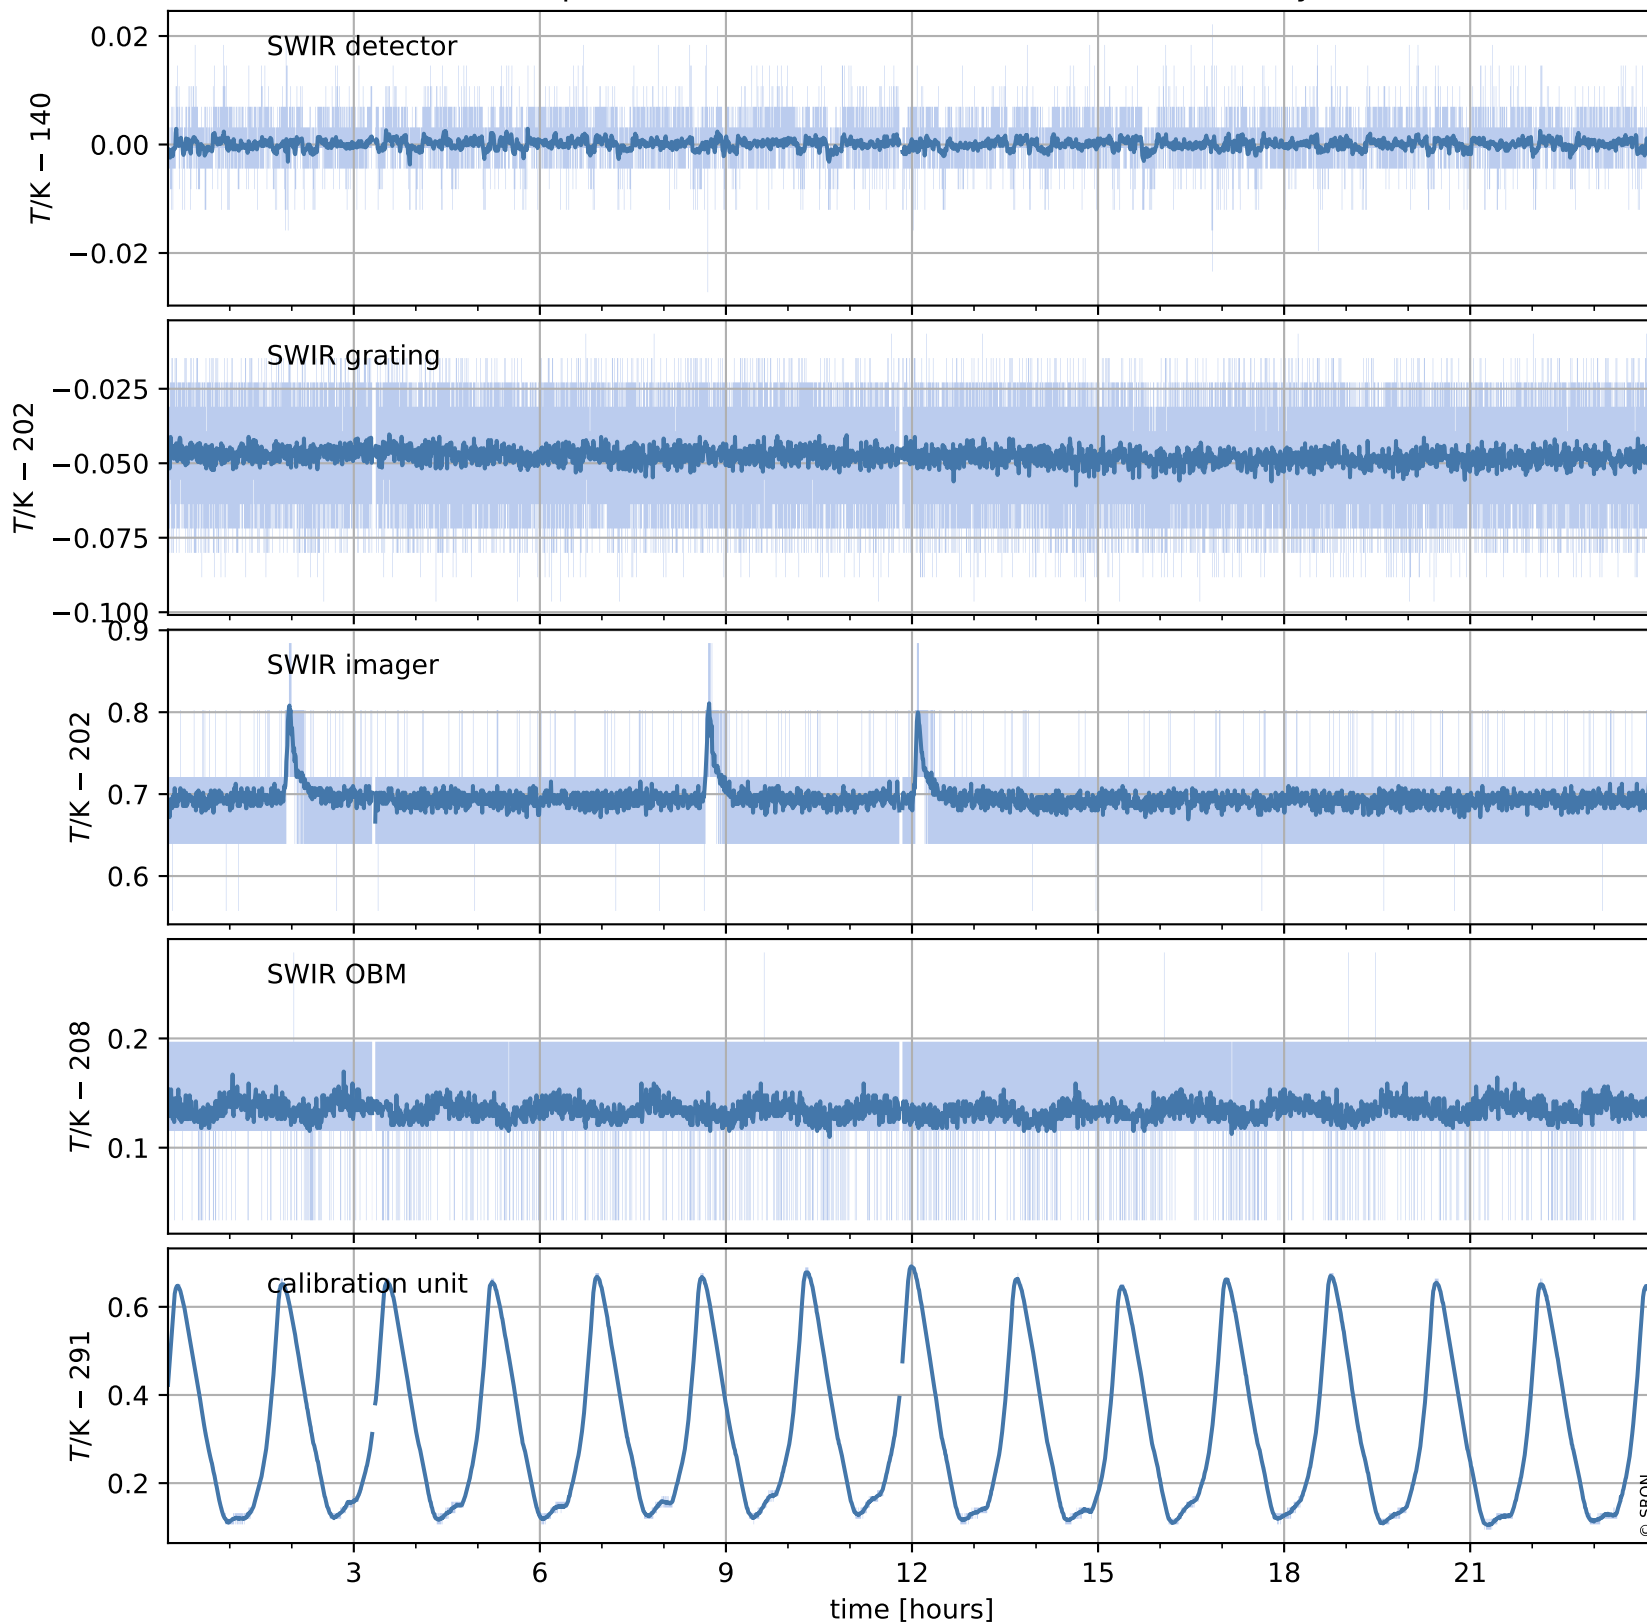

Tropomi SWIR housekeeping data

orbits: [31789, 31802]
coverage: 2023-12-02 / 2023-12-03
created: 2023-12-05T05:21:16Z

Temperature of sensors relevant for SWIR (one day)

Tropomi SWIR housekeeping data

orbits: [31318, 31802]
coverage: 2023-10-29 / 2023-12-03
created: 2023-12-05T05:21:16Z

Temperature of sensors relevant for SWIR (last month)

Tropomi SWIR housekeeping data

orbits: [31789, 31802]
coverage: 2023-12-02 / 2023-12-03
created: 2023-12-05T05:21:16Z

Current and duty cycle of 3 heaters relevant for SWIR (one day)

Tropomi SWIR housekeeping data

orbits: [31318, 31802]
coverage: 2023-10-29 / 2023-12-03
created: 2023-12-05T05:21:17Z

Current and duty cycle of 3 heaters relevant for SWIR (last month)

Tropomi SWIR housekeeping data

orbits: [31789, 31802]
coverage: 2023-12-02 / 2023-12-03
created: 2023-12-05T05:21:17Z

Temperature of sensors at the SWIR front-end electronics (one day)

Tropomi SWIR housekeeping data

orbits: [31318, 31802]
coverage: 2023-10-29 / 2023-12-03
created: 2023-12-05T05:21:17Z