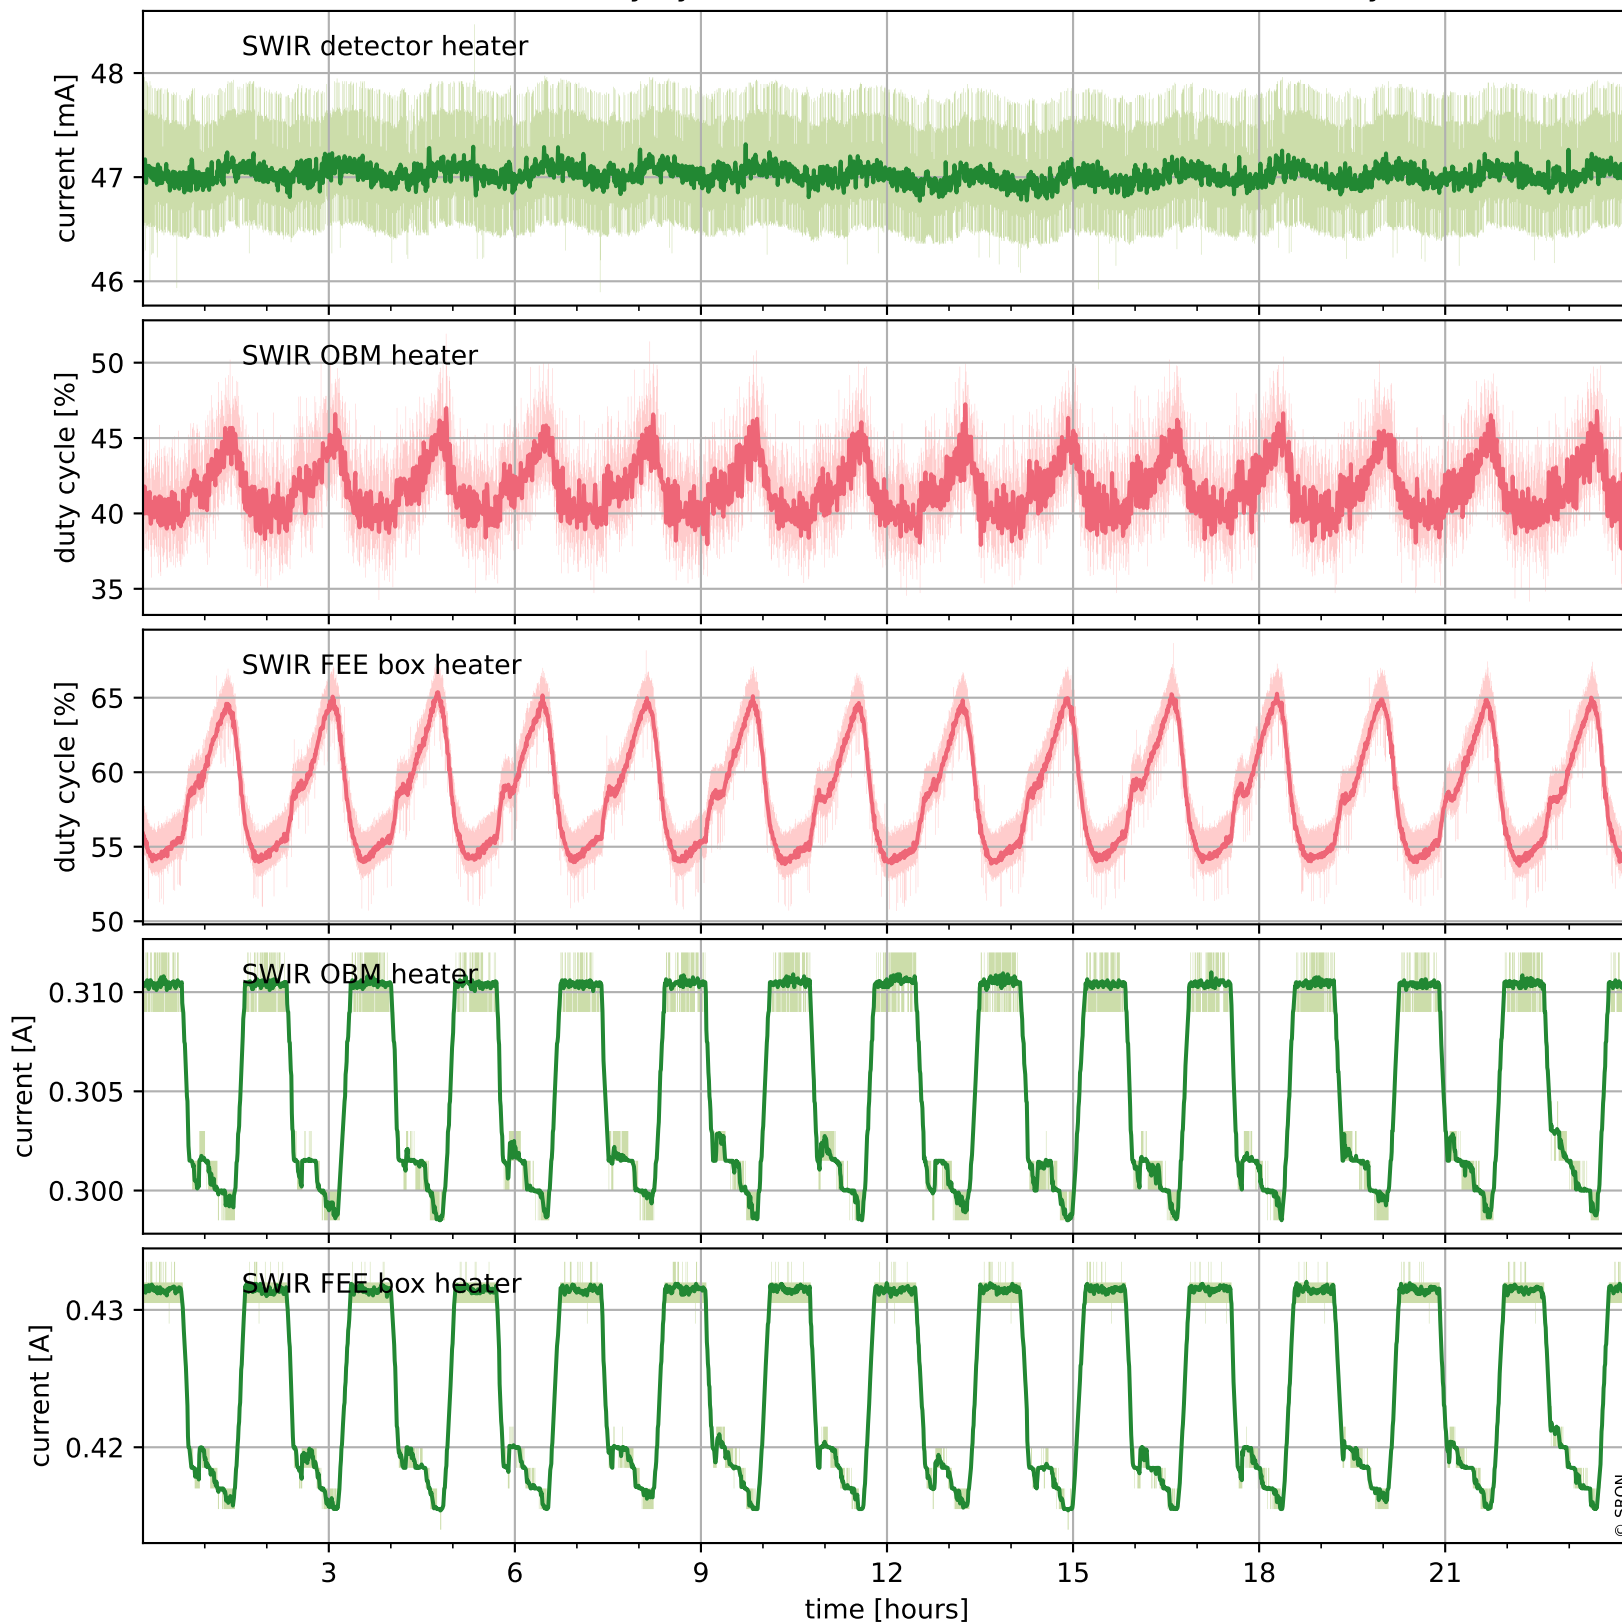

Tropomi SWIR housekeeping data

orbits: [31832, 31845]
coverage: 2023-12-05 / 2023-12-06
created: 2023-12-06T05:21:07Z

Temperature of sensors relevant for SWIR (one day)

Tropomi SWIR housekeeping data

orbits: [31361, 31845]
coverage: 2023-11-01 / 2023-12-06
created: 2023-12-06T05:21:08Z

Temperature of sensors relevant for SWIR (last month)

Tropomi SWIR housekeeping data

orbits: [31832, 31845]
coverage: 2023-12-05 / 2023-12-06
created: 2023-12-06T05:21:08Z

Current and duty cycle of 3 heaters relevant for SWIR (one day)

Tropomi SWIR housekeeping data

orbits: [31361, 31845]
coverage: 2023-11-01 / 2023-12-06
created: 2023-12-06T05:21:08Z

Current and duty cycle of 3 heaters relevant for SWIR (last month)

Tropomi SWIR housekeeping data

orbits: [31832, 31845]
coverage: 2023-12-05 / 2023-12-06
created: 2023-12-06T05:21:09Z

Temperature of sensors at the SWIR front-end electronics (one day)

Tropomi SWIR housekeeping data

orbits: [31361, 31845]
coverage: 2023-11-01 / 2023-12-06
created: 2023-12-06T05:21:09Z