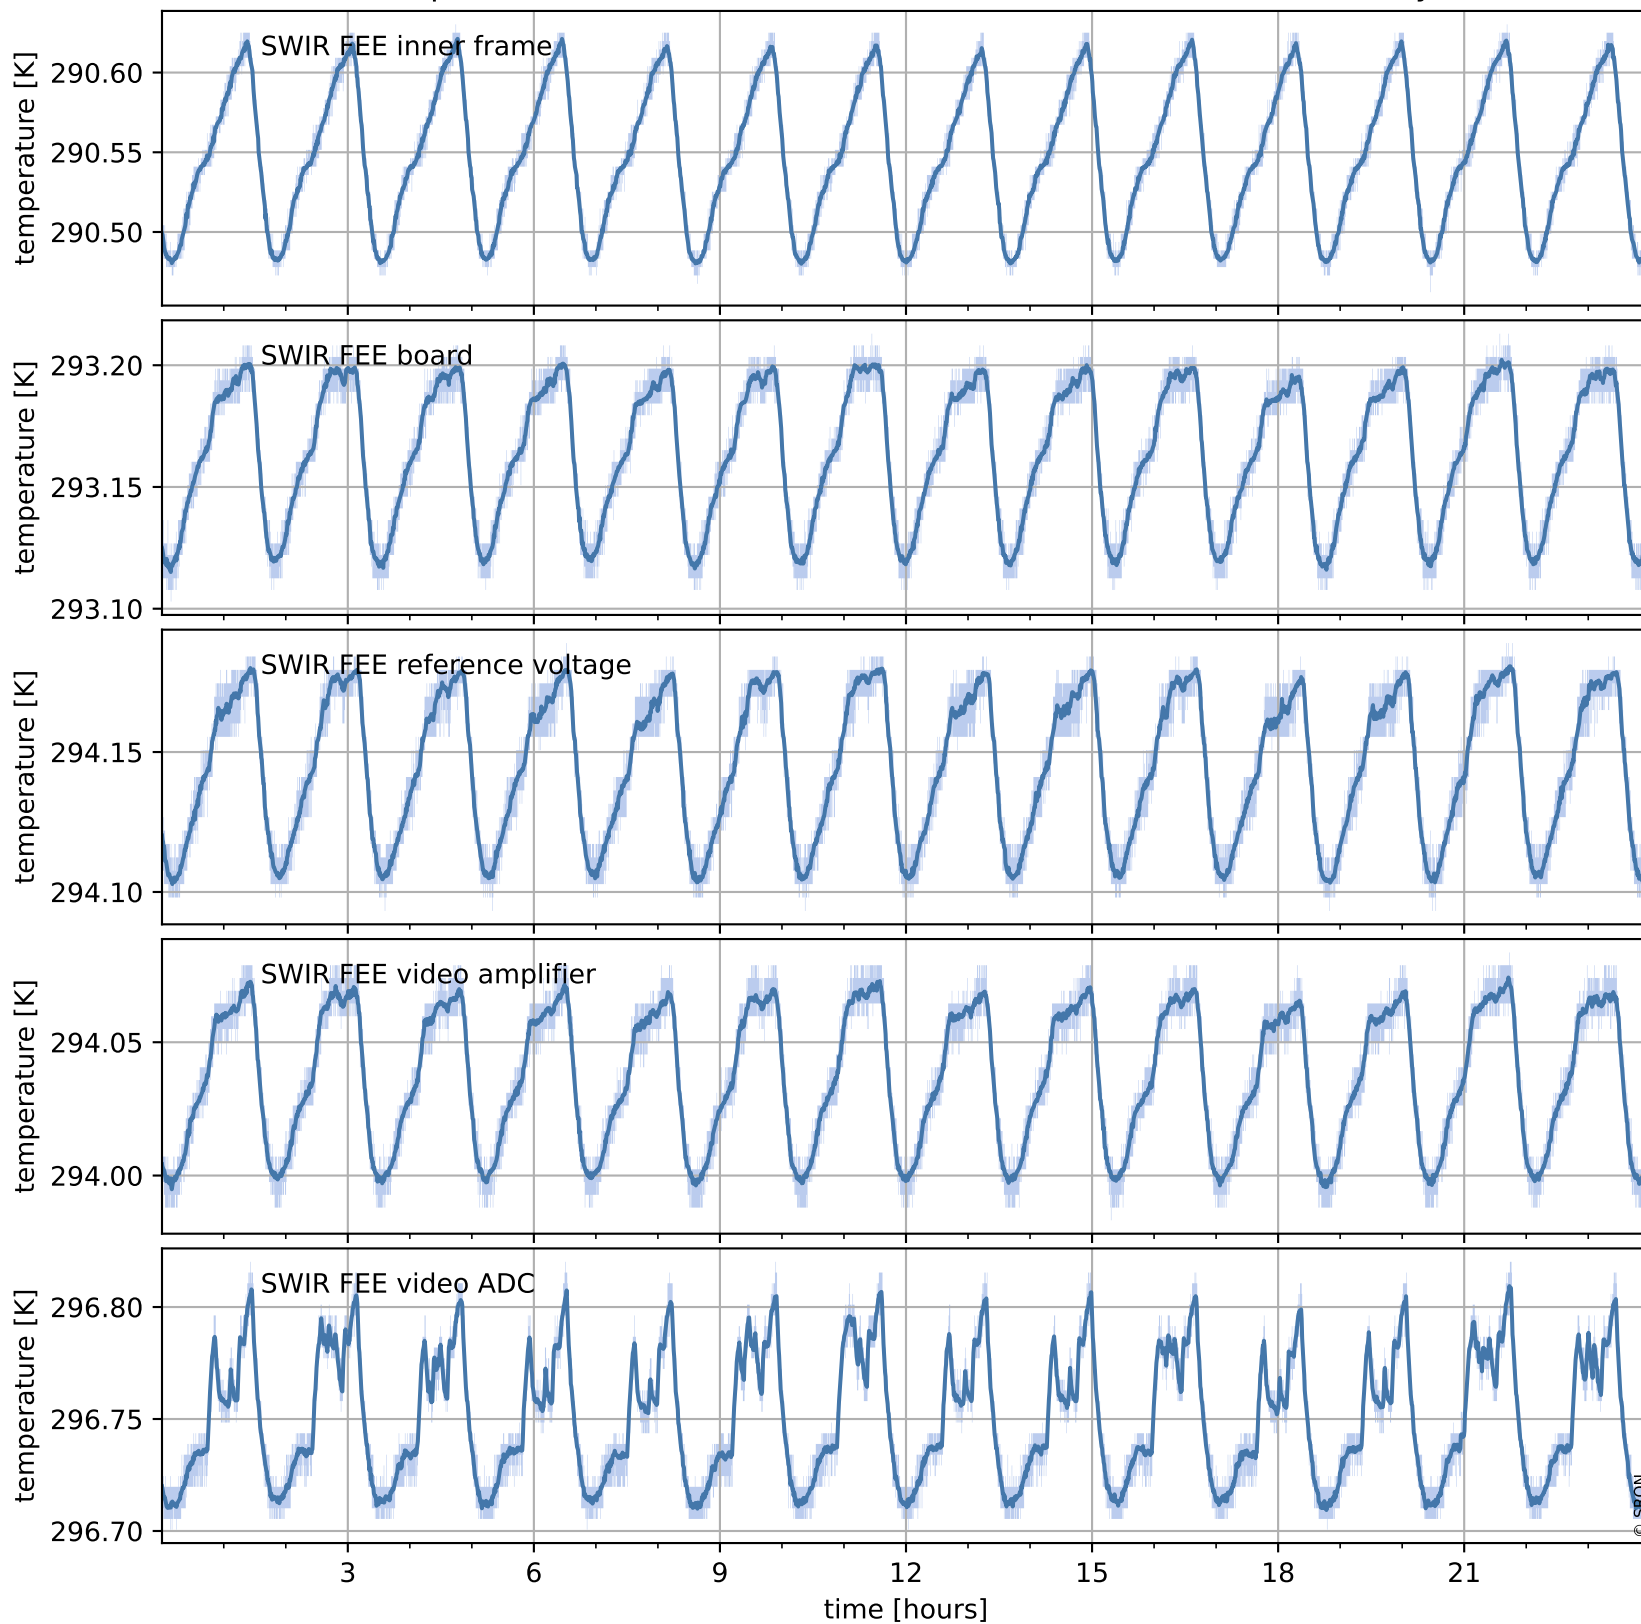

Tropomi SWIR housekeeping data

orbits: [31832, 31845]
coverage: 2023-12-05 / 2023-12-06
created: 2023-12-06T05:21:07Z

Temperature of sensors relevant for SWIR (one day)

Tropomi SWIR housekeeping data

orbits: [31361, 31845]
coverage: 2023-11-01 / 2023-12-06
created: 2023-12-06T05:21:08Z

Temperature of sensors relevant for SWIR (last month)

Tropomi SWIR housekeeping data

orbits: [31832, 31845]
coverage: 2023-12-05 / 2023-12-06
created: 2023-12-06T05:21:08Z

Current and duty cycle of 3 heaters relevant for SWIR (one day)

Tropomi SWIR housekeeping data

orbits: [31361, 31845]
coverage: 2023-11-01 / 2023-12-06
created: 2023-12-06T05:21:08Z

Current and duty cycle of 3 heaters relevant for SWIR (last month)

Tropomi SWIR housekeeping data

orbits: [31832, 31845]
coverage: 2023-12-05 / 2023-12-06
created: 2023-12-06T05:21:09Z

Temperature of sensors at the SWIR front-end electronics (one day)

Tropomi SWIR housekeeping data

orbits: [31361, 31845]
coverage: 2023-11-01 / 2023-12-06
created: 2023-12-06T05:21:09Z