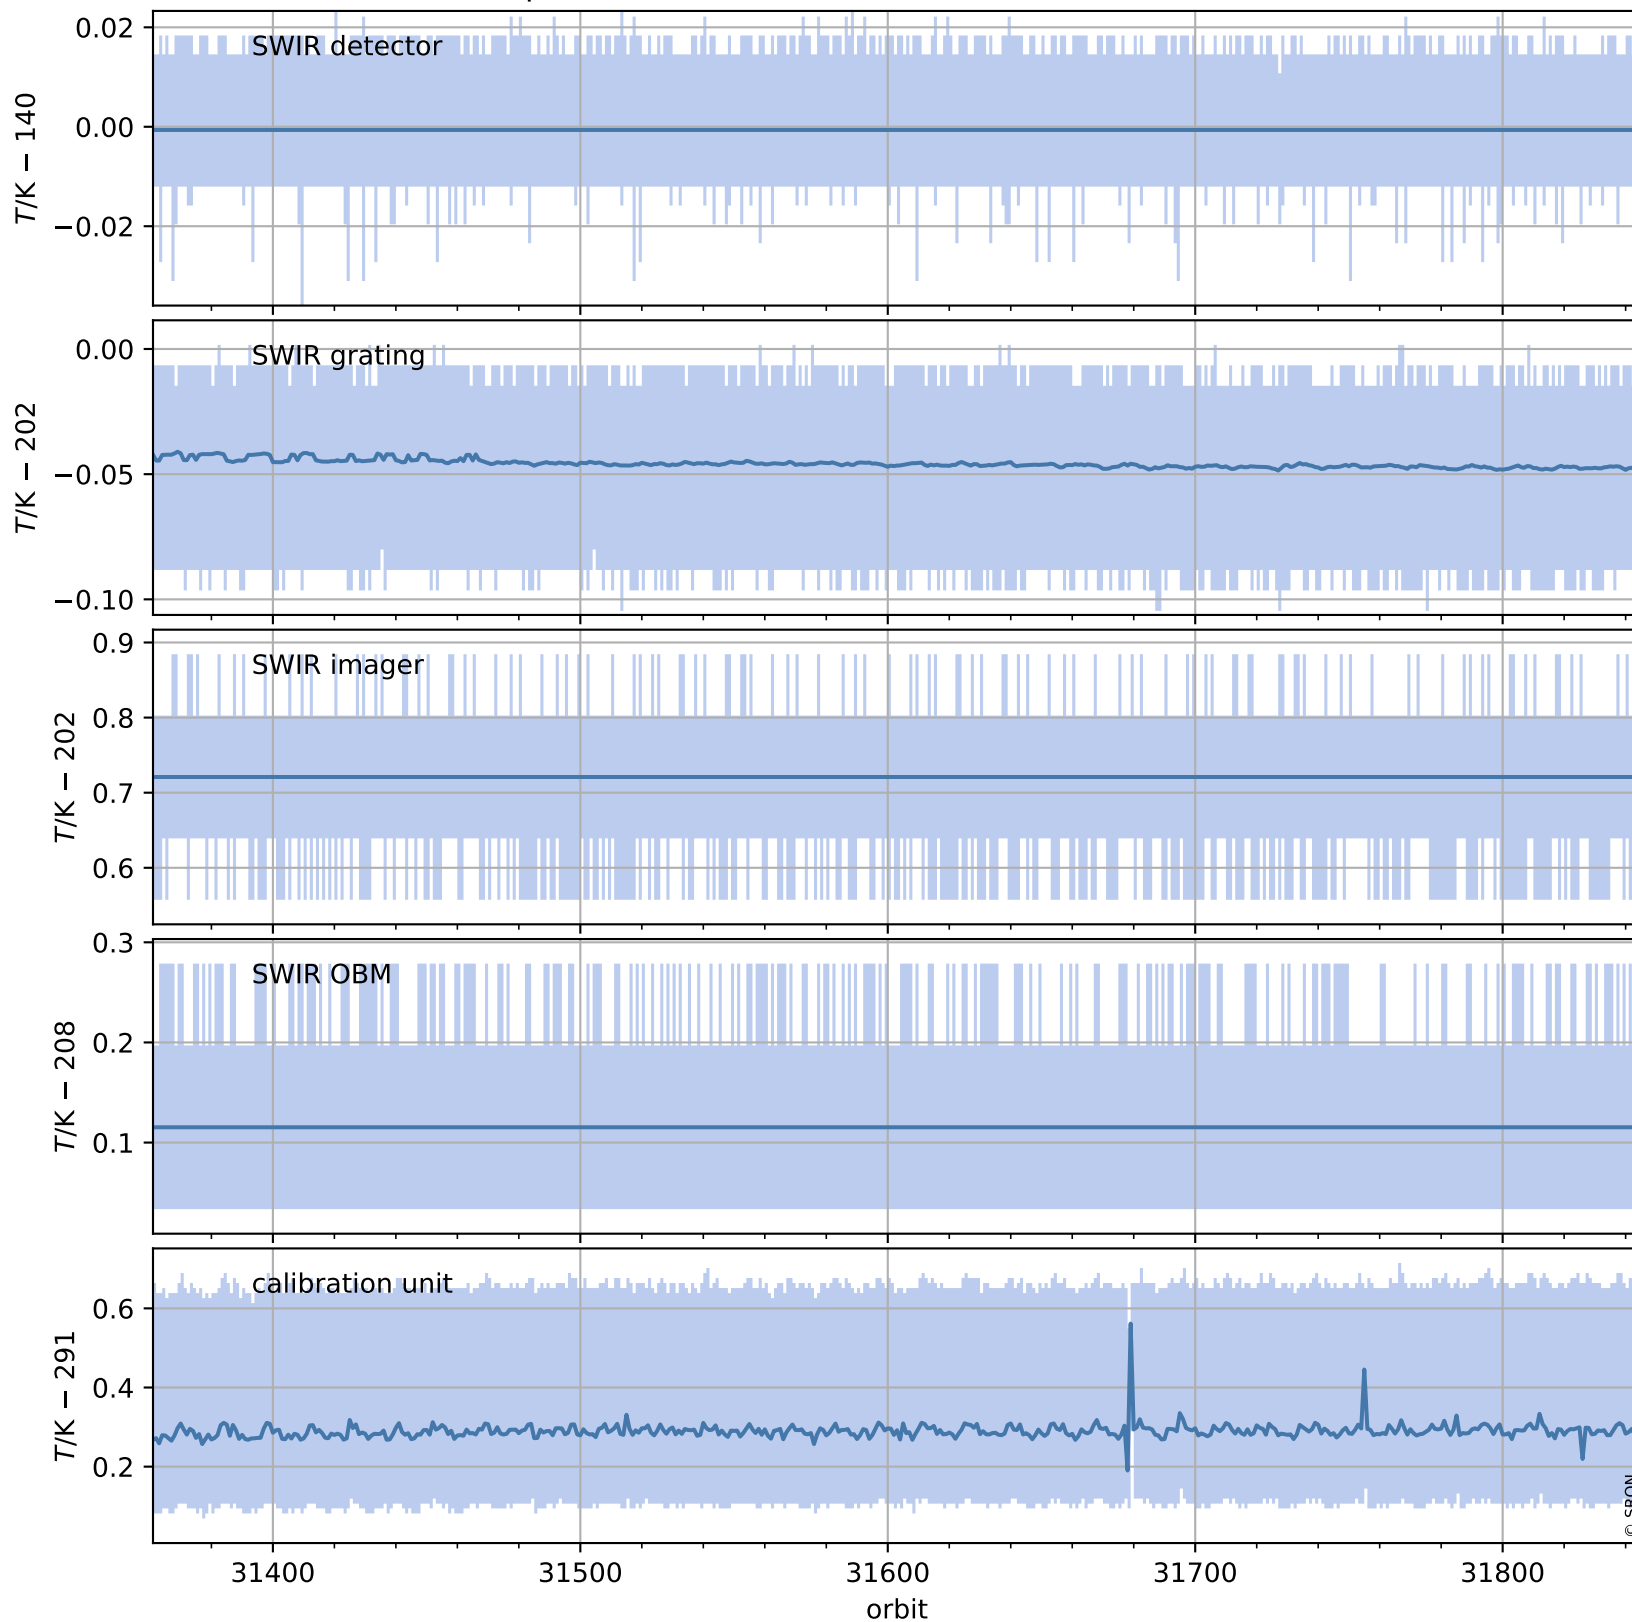

Tropomi SWIR housekeeping data

orbits: [31832, 31845]
coverage: 2023-12-05 / 2023-12-06
created: 2023-12-06T05:21:07Z

Temperature of sensors relevant for SWIR (one day)

Tropomi SWIR housekeeping data

orbits: [31361, 31845]
coverage: 2023-11-01 / 2023-12-06
created: 2023-12-06T05:21:08Z

Temperature of sensors relevant for SWIR (last month)

Tropomi SWIR housekeeping data

orbits: [31832, 31845]
coverage: 2023-12-05 / 2023-12-06
created: 2023-12-06T05:21:08Z

Current and duty cycle of 3 heaters relevant for SWIR (one day)

Tropomi SWIR housekeeping data

orbits: [31361, 31845]
coverage: 2023-11-01 / 2023-12-06
created: 2023-12-06T05:21:08Z

Current and duty cycle of 3 heaters relevant for SWIR (last month)

Tropomi SWIR housekeeping data

orbits: [31832, 31845]
coverage: 2023-12-05 / 2023-12-06
created: 2023-12-06T05:21:09Z

Temperature of sensors at the SWIR front-end electronics (one day)

Tropomi SWIR housekeeping data

orbits: [31361, 31845]
coverage: 2023-11-01 / 2023-12-06
created: 2023-12-06T05:21:09Z