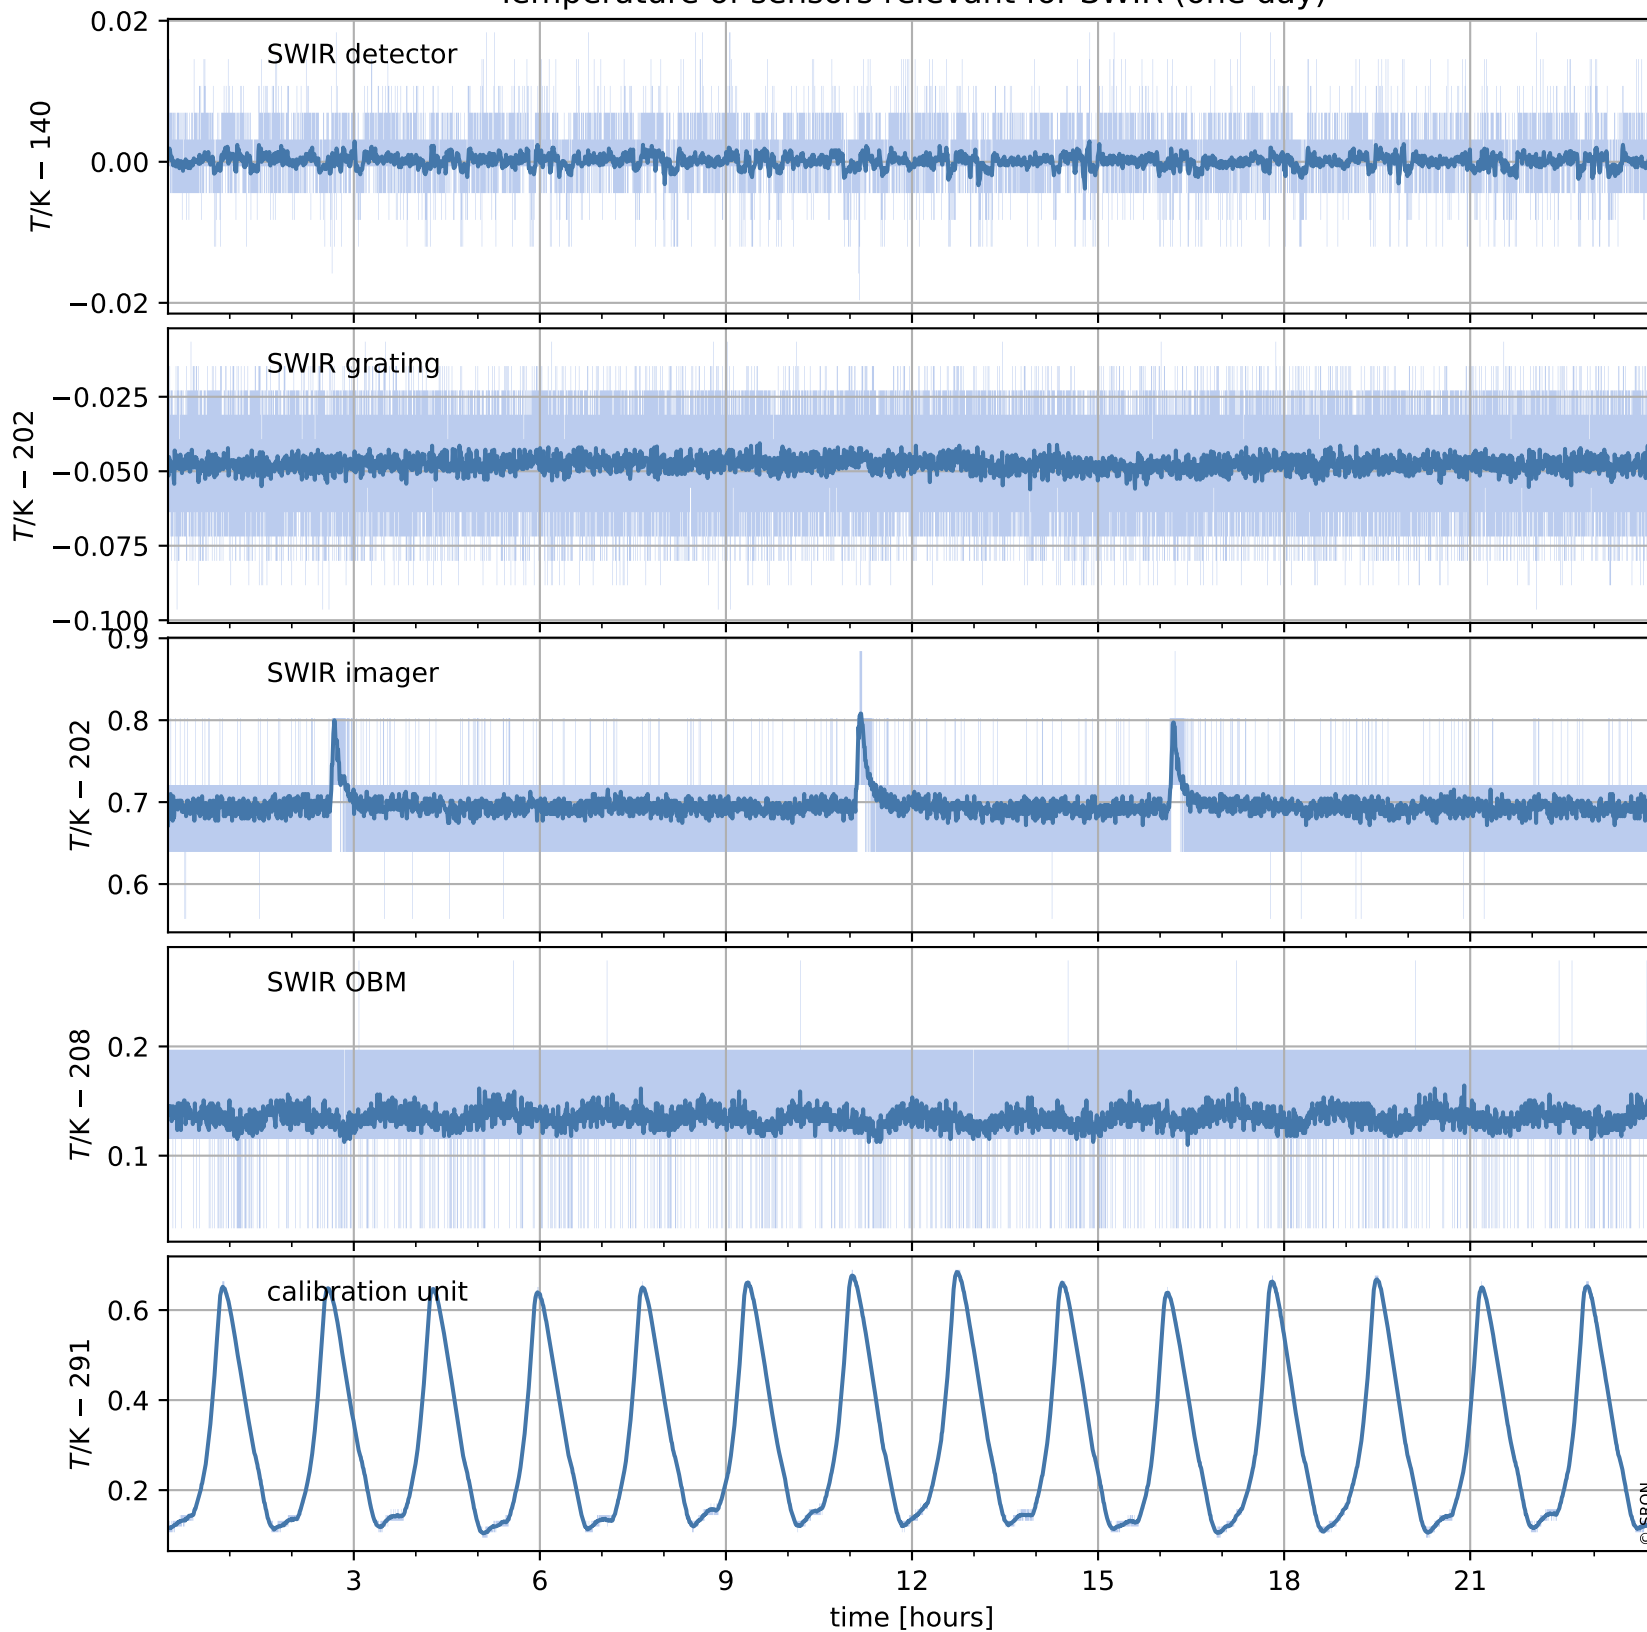

Tropomi SWIR housekeeping data

orbits: [31832, 31845]
coverage: 2023-12-05 / 2023-12-06
created: 2023-12-06T05:21:07Z

Temperature of sensors relevant for SWIR (one day)

Tropomi SWIR housekeeping data

orbits: [31361, 31845]
coverage: 2023-11-01 / 2023-12-06
created: 2023-12-06T05:21:08Z

Temperature of sensors relevant for SWIR (last month)

Tropomi SWIR housekeeping data

orbits: [31832, 31845]
coverage: 2023-12-05 / 2023-12-06
created: 2023-12-06T05:21:08Z

Current and duty cycle of 3 heaters relevant for SWIR (one day)

Tropomi SWIR housekeeping data

orbits: [31361, 31845]
coverage: 2023-11-01 / 2023-12-06
created: 2023-12-06T05:21:08Z

Current and duty cycle of 3 heaters relevant for SWIR (last month)

Tropomi SWIR housekeeping data

orbits: [31832, 31845]
coverage: 2023-12-05 / 2023-12-06
created: 2023-12-06T05:21:09Z

Temperature of sensors at the SWIR front-end electronics (one day)

Tropomi SWIR housekeeping data

orbits: [31361, 31845]
coverage: 2023-11-01 / 2023-12-06
created: 2023-12-06T05:21:09Z