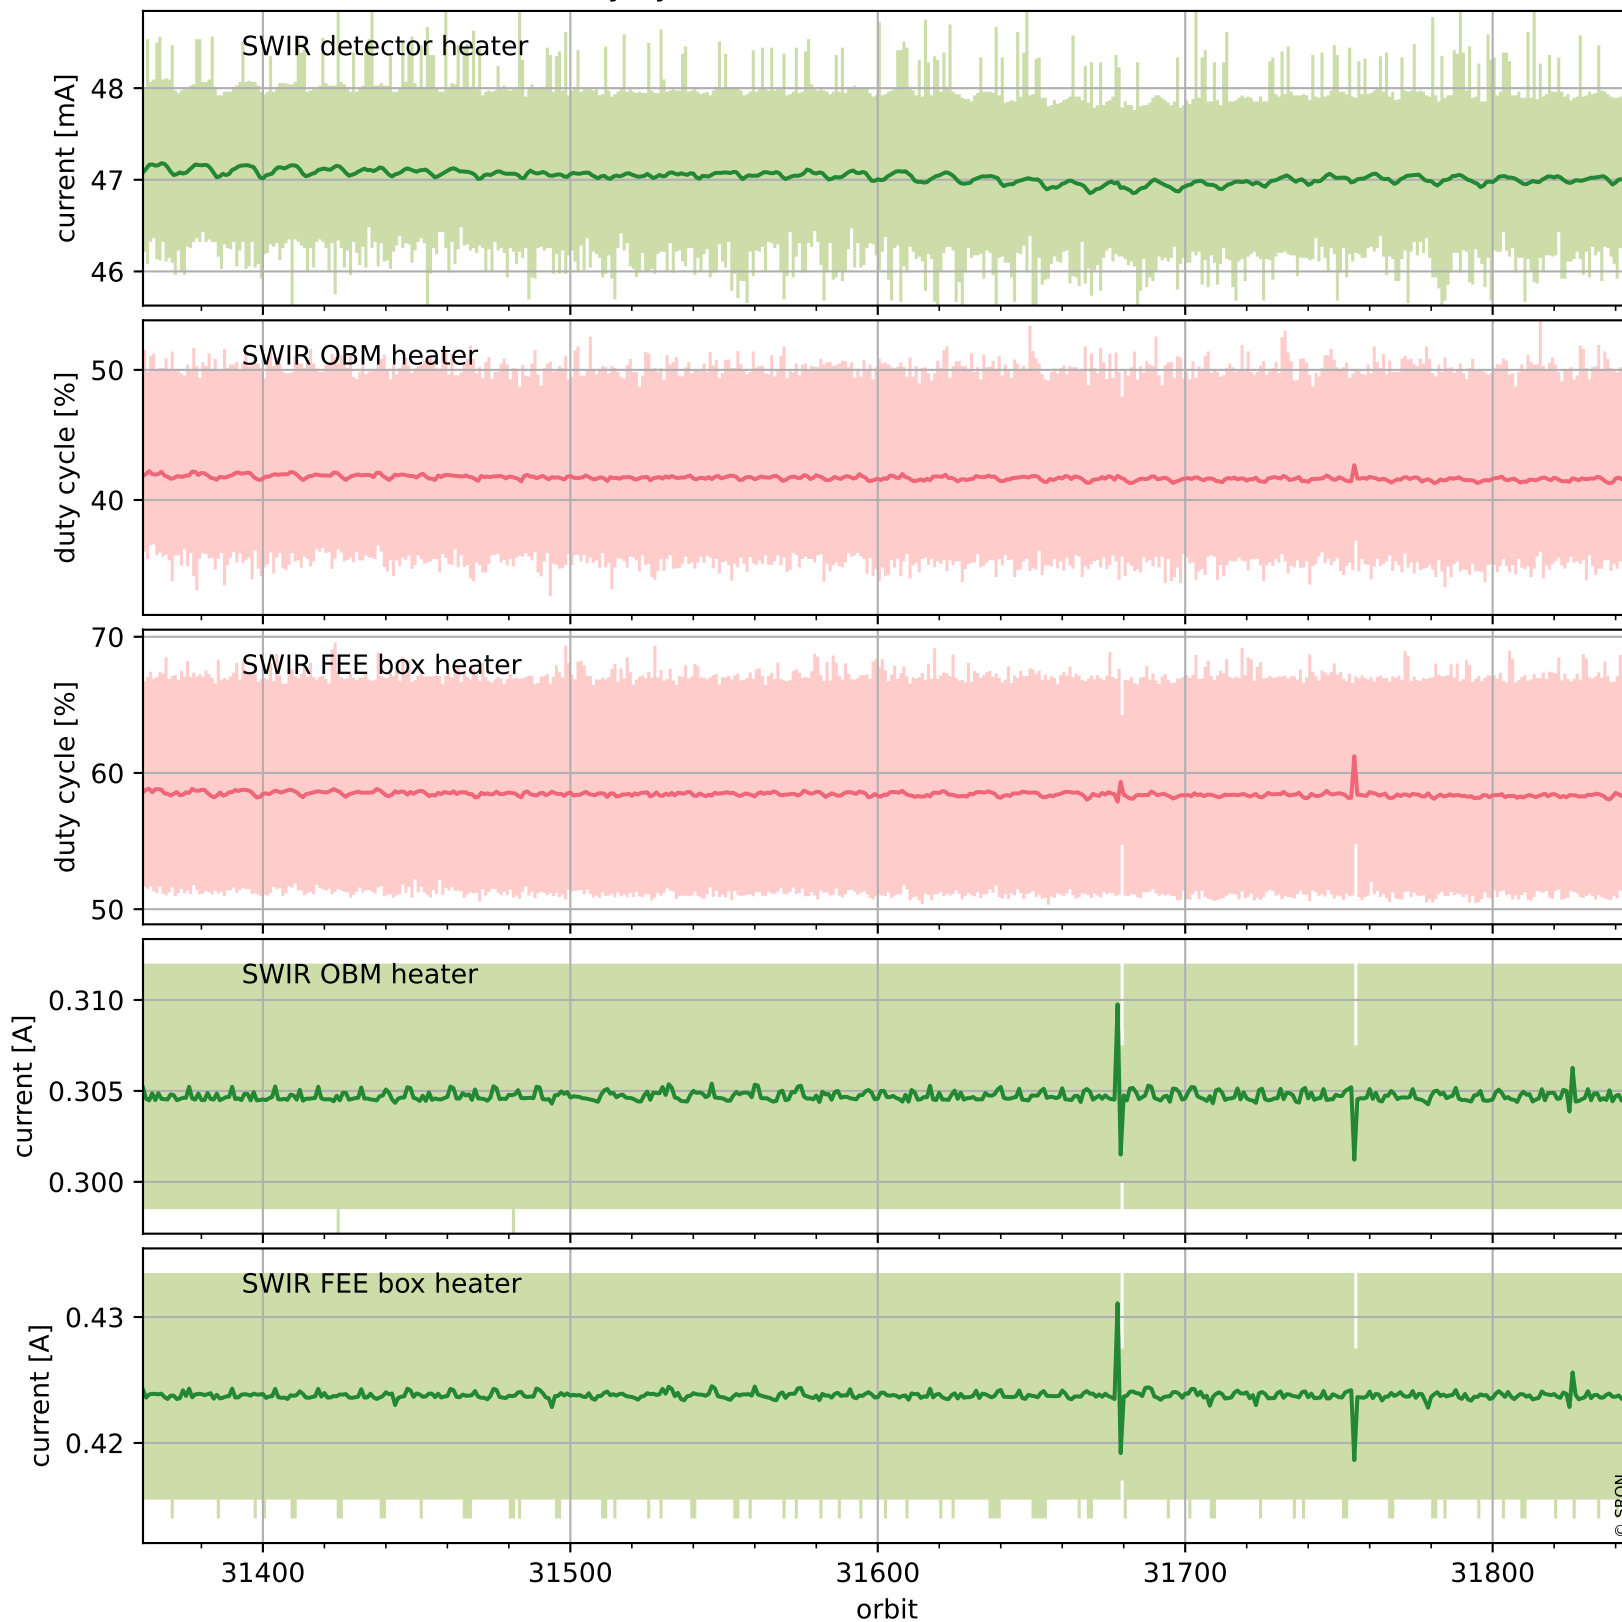

Tropomi SWIR housekeeping data

orbits: [31832, 31845]
coverage: 2023-12-05 / 2023-12-06
created: 2023-12-06T05:21:07Z

Temperature of sensors relevant for SWIR (one day)

Tropomi SWIR housekeeping data

orbits: [31361, 31845]
coverage: 2023-11-01 / 2023-12-06
created: 2023-12-06T05:21:08Z

Temperature of sensors relevant for SWIR (last month)

Tropomi SWIR housekeeping data

orbits: [31832, 31845]
coverage: 2023-12-05 / 2023-12-06
created: 2023-12-06T05:21:08Z

Current and duty cycle of 3 heaters relevant for SWIR (one day)

Tropomi SWIR housekeeping data

orbits: [31361, 31845]
coverage: 2023-11-01 / 2023-12-06
created: 2023-12-06T05:21:08Z

Current and duty cycle of 3 heaters relevant for SWIR (last month)

Tropomi SWIR housekeeping data

orbits: [31832, 31845]
coverage: 2023-12-05 / 2023-12-06
created: 2023-12-06T05:21:09Z

Temperature of sensors at the SWIR front-end electronics (one day)

Tropomi SWIR housekeeping data

orbits: [31361, 31845]
coverage: 2023-11-01 / 2023-12-06
created: 2023-12-06T05:21:09Z