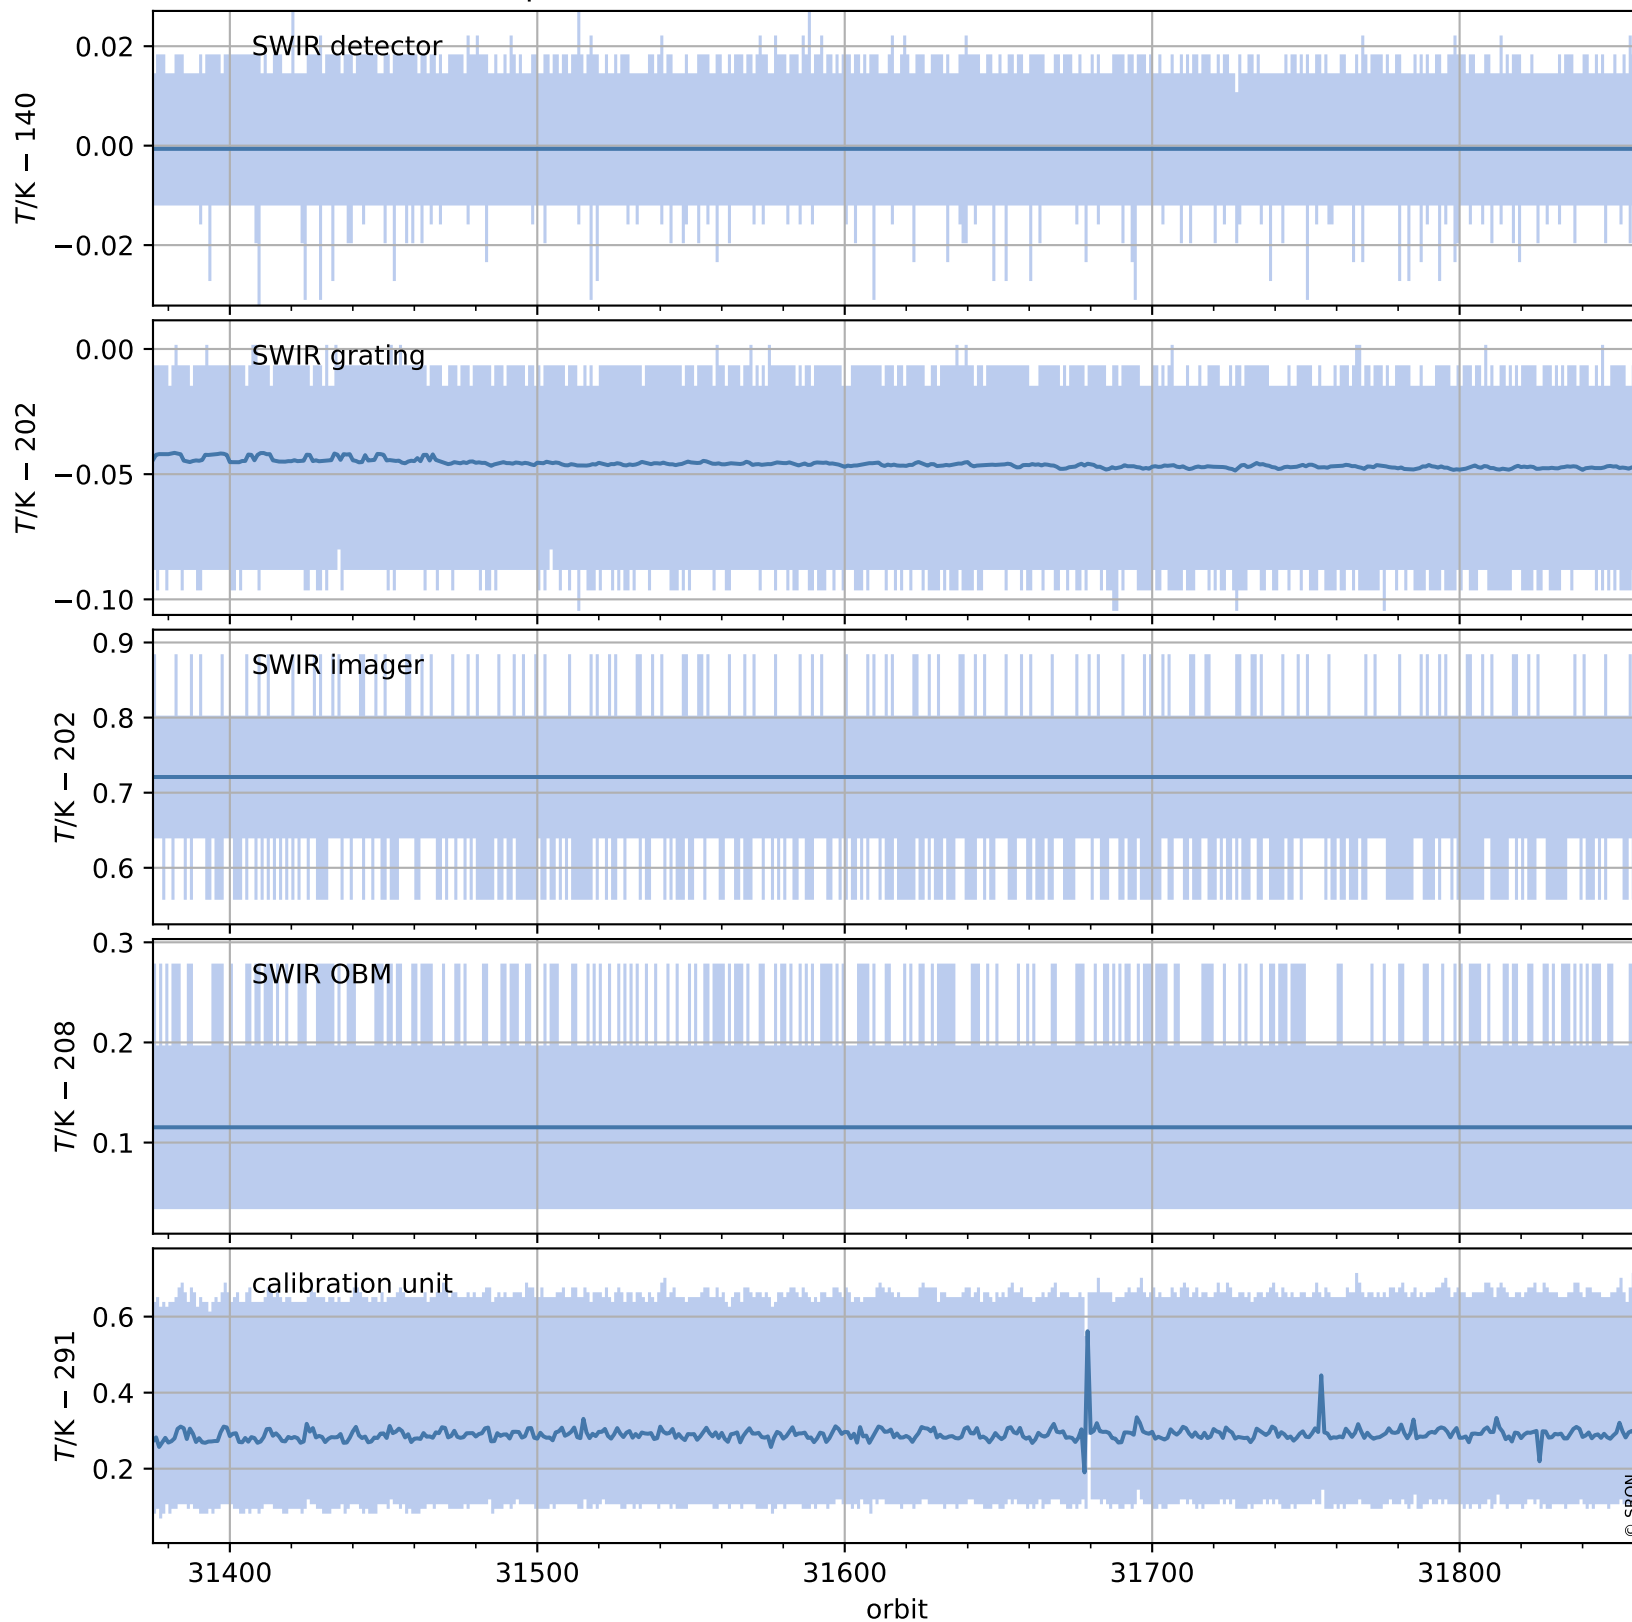

Tropomi SWIR housekeeping data

orbits: [31846, 31859]
coverage: 2023-12-06 / 2023-12-07
created: 2023-12-07T15:21:03Z

Temperature of sensors relevant for SWIR (one day)

Tropomi SWIR housekeeping data

orbits: [31375, 31859]
coverage: 2023-11-02 / 2023-12-07
created: 2023-12-07T15:21:03Z

Temperature of sensors relevant for SWIR (last month)

Tropomi SWIR housekeeping data

orbits: [31846, 31859]
coverage: 2023-12-06 / 2023-12-07
created: 2023-12-07T15:21:03Z

Current and duty cycle of 3 heaters relevant for SWIR (one day)

Tropomi SWIR housekeeping data

orbits: [31375, 31859]
coverage: 2023-11-02 / 2023-12-07
created: 2023-12-07T15:21:04Z

Current and duty cycle of 3 heaters relevant for SWIR (last month)

Tropomi SWIR housekeeping data

orbits: [31846, 31859]
coverage: 2023-12-06 / 2023-12-07
created: 2023-12-07T15:21:04Z

Temperature of sensors at the SWIR front-end electronics (one day)

Tropomi SWIR housekeeping data

orbits: [31375, 31859]
coverage: 2023-11-02 / 2023-12-07
created: 2023-12-07T15:21:05Z