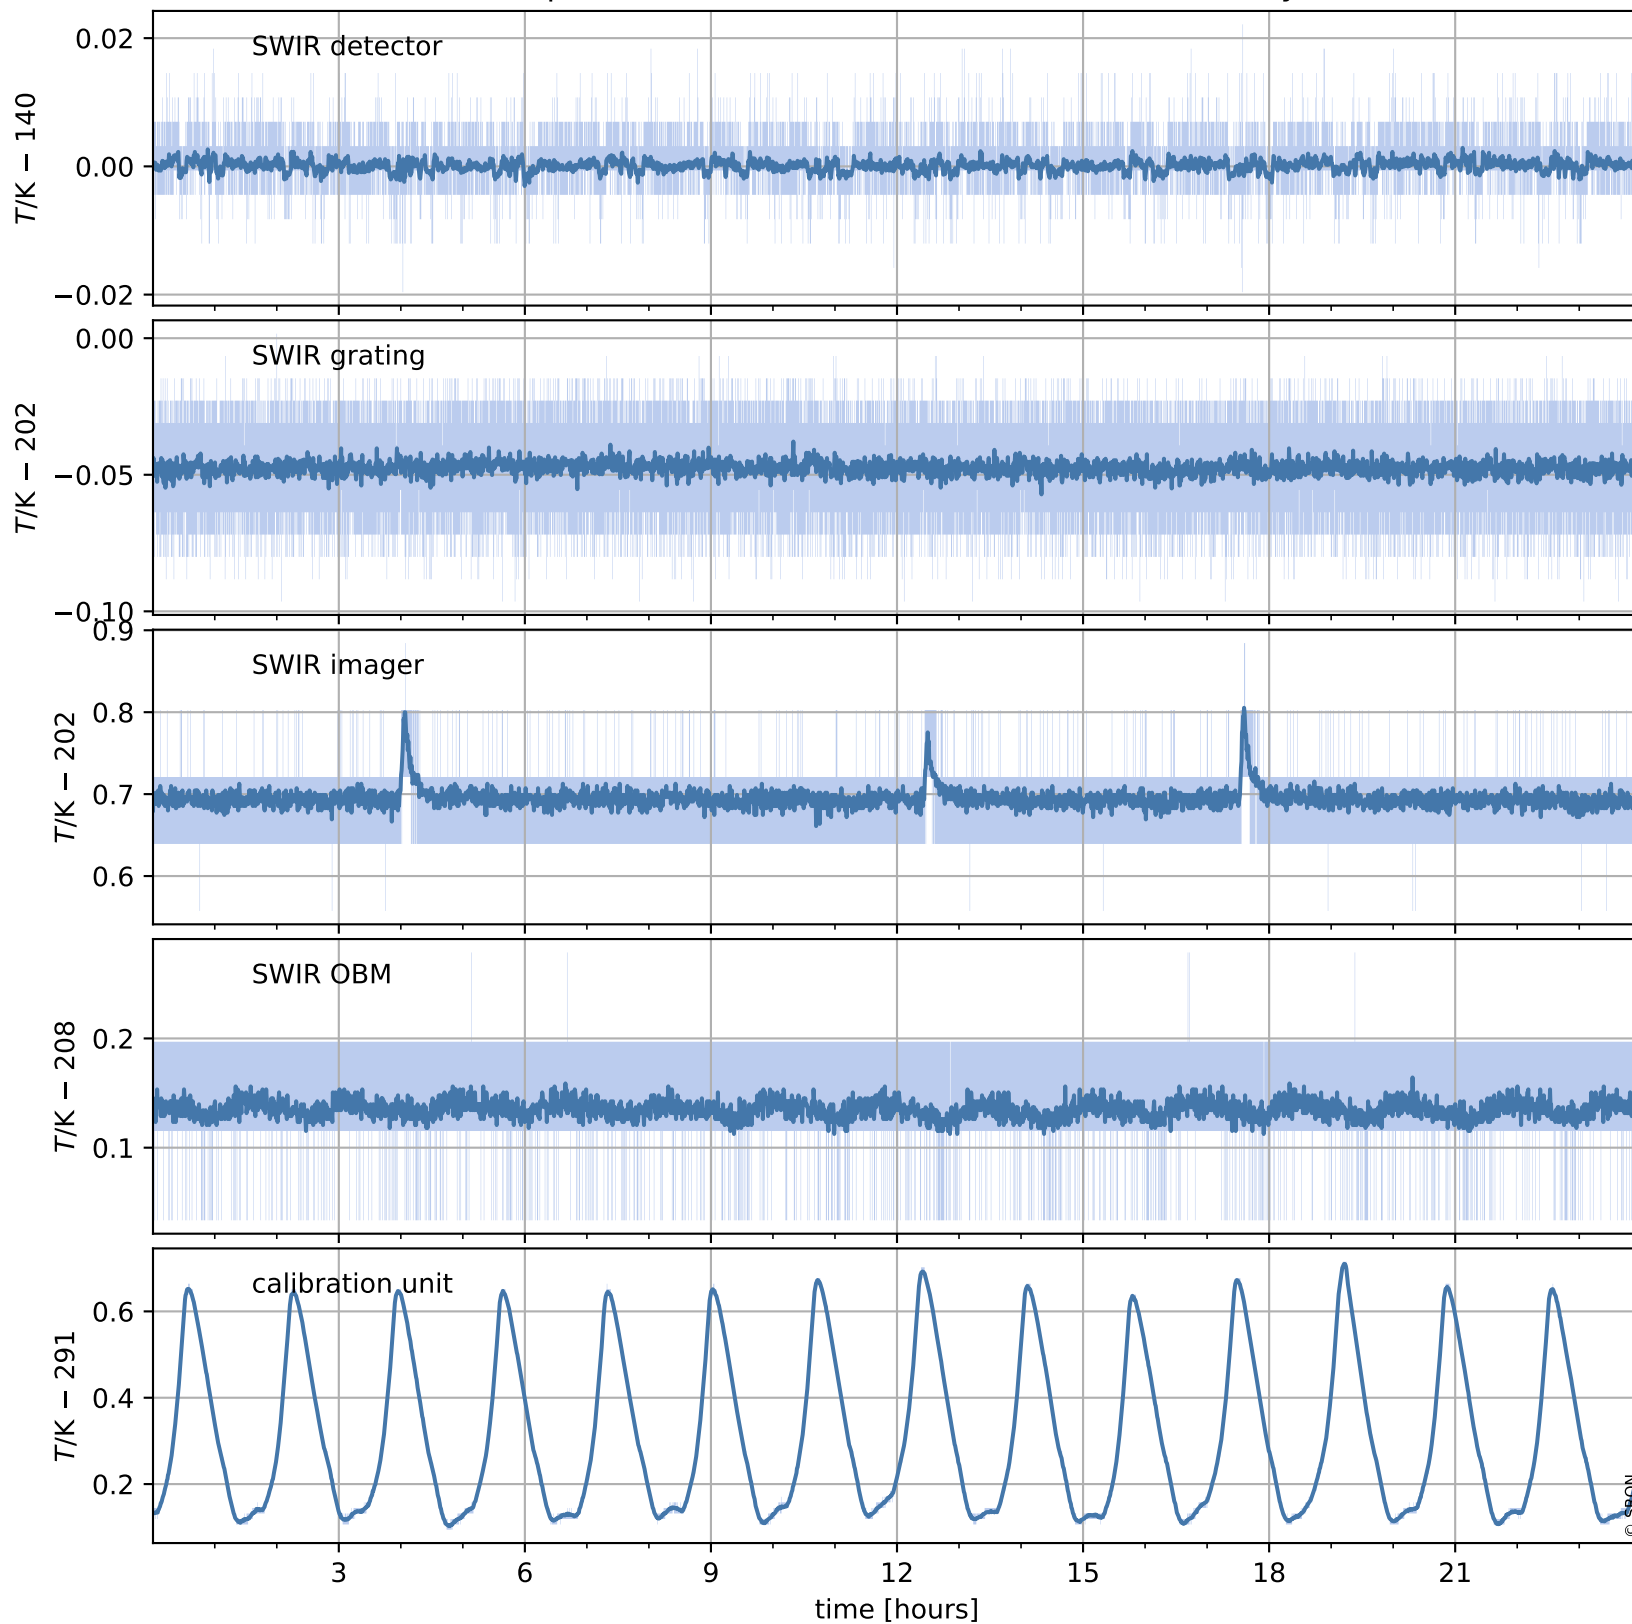

Tropomi SWIR housekeeping data

orbits: [31846, 31859]
coverage: 2023-12-06 / 2023-12-07
created: 2023-12-07T15:21:03Z

Temperature of sensors relevant for SWIR (one day)

Tropomi SWIR housekeeping data

orbits: [31375, 31859]
coverage: 2023-11-02 / 2023-12-07
created: 2023-12-07T15:21:03Z

Temperature of sensors relevant for SWIR (last month)

Tropomi SWIR housekeeping data

orbits: [31846, 31859]
coverage: 2023-12-06 / 2023-12-07
created: 2023-12-07T15:21:03Z

Current and duty cycle of 3 heaters relevant for SWIR (one day)

Tropomi SWIR housekeeping data

orbits: [31375, 31859]
coverage: 2023-11-02 / 2023-12-07
created: 2023-12-07T15:21:04Z

Current and duty cycle of 3 heaters relevant for SWIR (last month)

Tropomi SWIR housekeeping data

orbits: [31846, 31859]
coverage: 2023-12-06 / 2023-12-07
created: 2023-12-07T15:21:04Z

Temperature of sensors at the SWIR front-end electronics (one day)

Tropomi SWIR housekeeping data

orbits: [31375, 31859]
coverage: 2023-11-02 / 2023-12-07
created: 2023-12-07T15:21:05Z