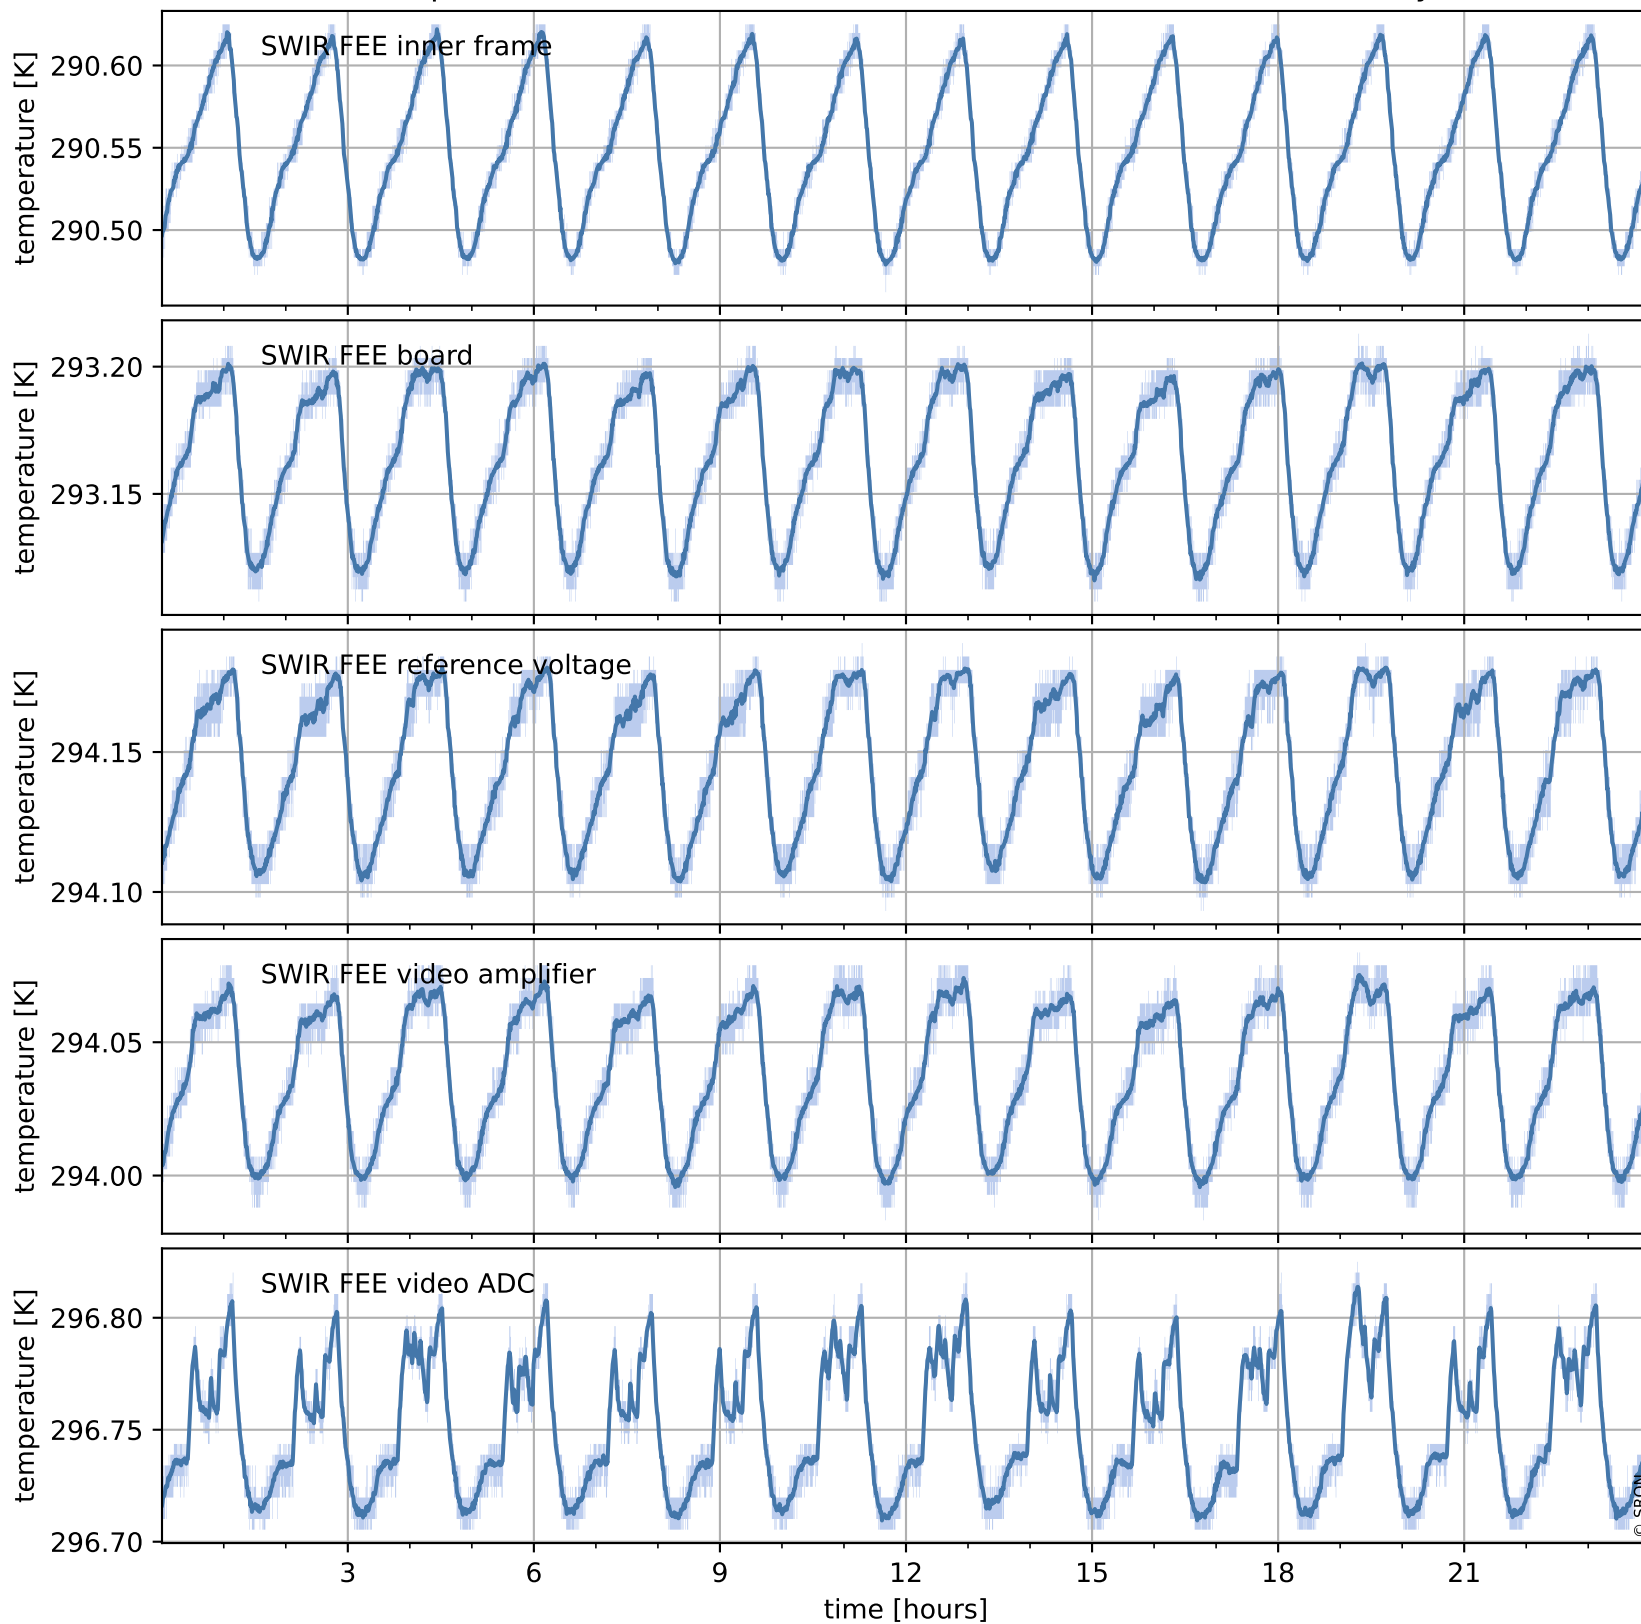

Tropomi SWIR housekeeping data

orbits: [31846, 31859]
coverage: 2023-12-06 / 2023-12-07
created: 2023-12-07T15:21:03Z

Temperature of sensors relevant for SWIR (one day)

Tropomi SWIR housekeeping data

orbits: [31375, 31859]
coverage: 2023-11-02 / 2023-12-07
created: 2023-12-07T15:21:03Z

Temperature of sensors relevant for SWIR (last month)

Tropomi SWIR housekeeping data

orbits: [31846, 31859]
coverage: 2023-12-06 / 2023-12-07
created: 2023-12-07T15:21:03Z

Current and duty cycle of 3 heaters relevant for SWIR (one day)

Tropomi SWIR housekeeping data

orbits: [31375, 31859]
coverage: 2023-11-02 / 2023-12-07
created: 2023-12-07T15:21:04Z

Current and duty cycle of 3 heaters relevant for SWIR (last month)

Tropomi SWIR housekeeping data

orbits: [31846, 31859]
coverage: 2023-12-06 / 2023-12-07
created: 2023-12-07T15:21:04Z

Temperature of sensors at the SWIR front-end electronics (one day)

Tropomi SWIR housekeeping data

orbits: [31375, 31859]
coverage: 2023-11-02 / 2023-12-07
created: 2023-12-07T15:21:05Z