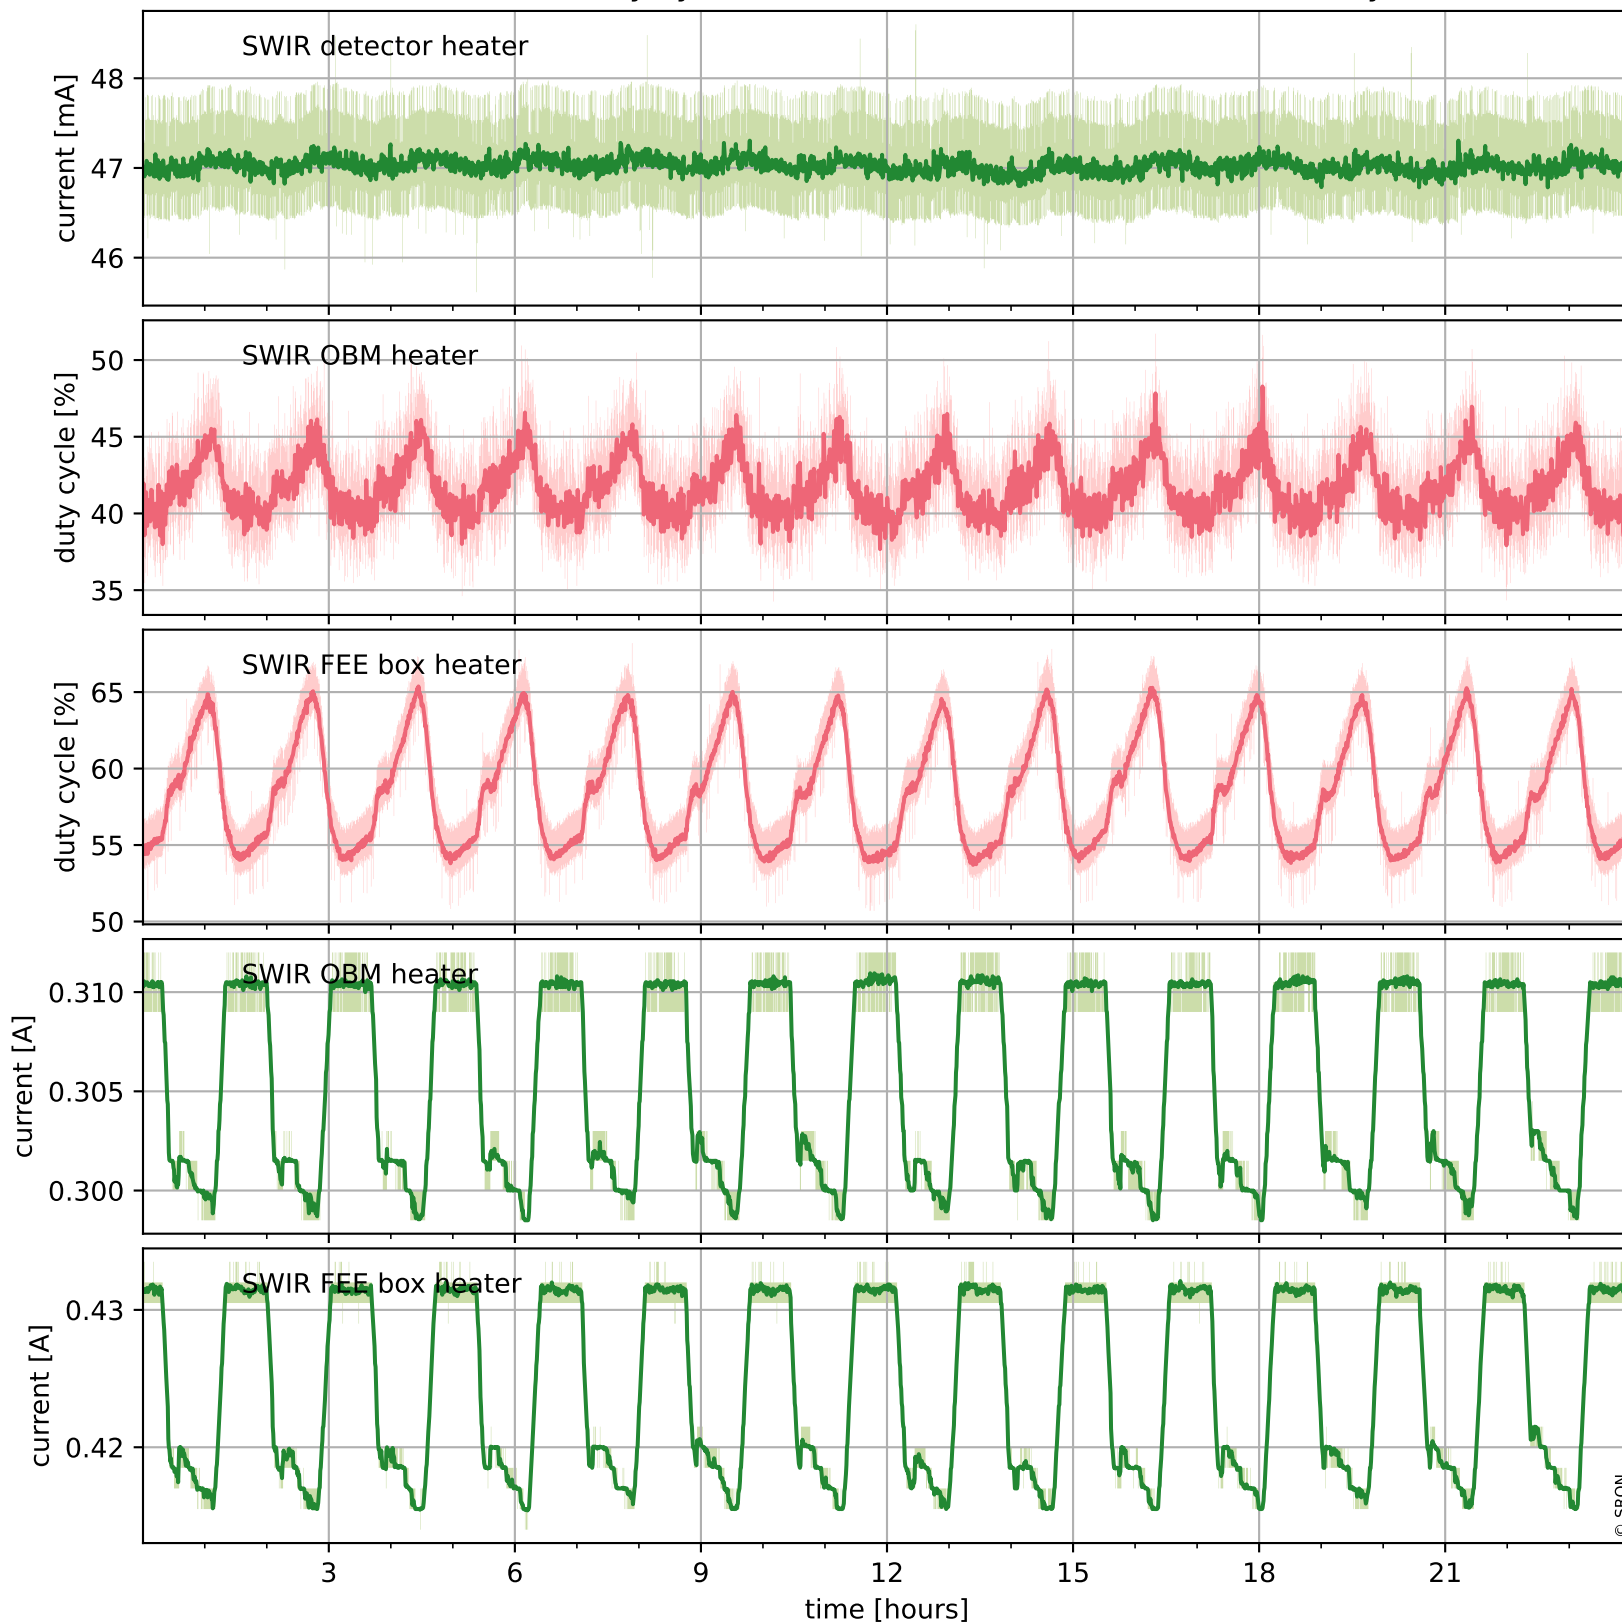

Tropomi SWIR housekeeping data

orbits: [31846, 31859]
coverage: 2023-12-06 / 2023-12-07
created: 2023-12-07T15:21:03Z

Temperature of sensors relevant for SWIR (one day)

Tropomi SWIR housekeeping data

orbits: [31375, 31859]
coverage: 2023-11-02 / 2023-12-07
created: 2023-12-07T15:21:03Z

Temperature of sensors relevant for SWIR (last month)

Tropomi SWIR housekeeping data

orbits: [31846, 31859]
coverage: 2023-12-06 / 2023-12-07
created: 2023-12-07T15:21:03Z

Current and duty cycle of 3 heaters relevant for SWIR (one day)

Tropomi SWIR housekeeping data

orbits: [31375, 31859]
coverage: 2023-11-02 / 2023-12-07
created: 2023-12-07T15:21:04Z

Current and duty cycle of 3 heaters relevant for SWIR (last month)

Tropomi SWIR housekeeping data

orbits: [31846, 31859]
coverage: 2023-12-06 / 2023-12-07
created: 2023-12-07T15:21:04Z

Temperature of sensors at the SWIR front-end electronics (one day)

Tropomi SWIR housekeeping data

orbits: [31375, 31859]
coverage: 2023-11-02 / 2023-12-07
created: 2023-12-07T15:21:05Z