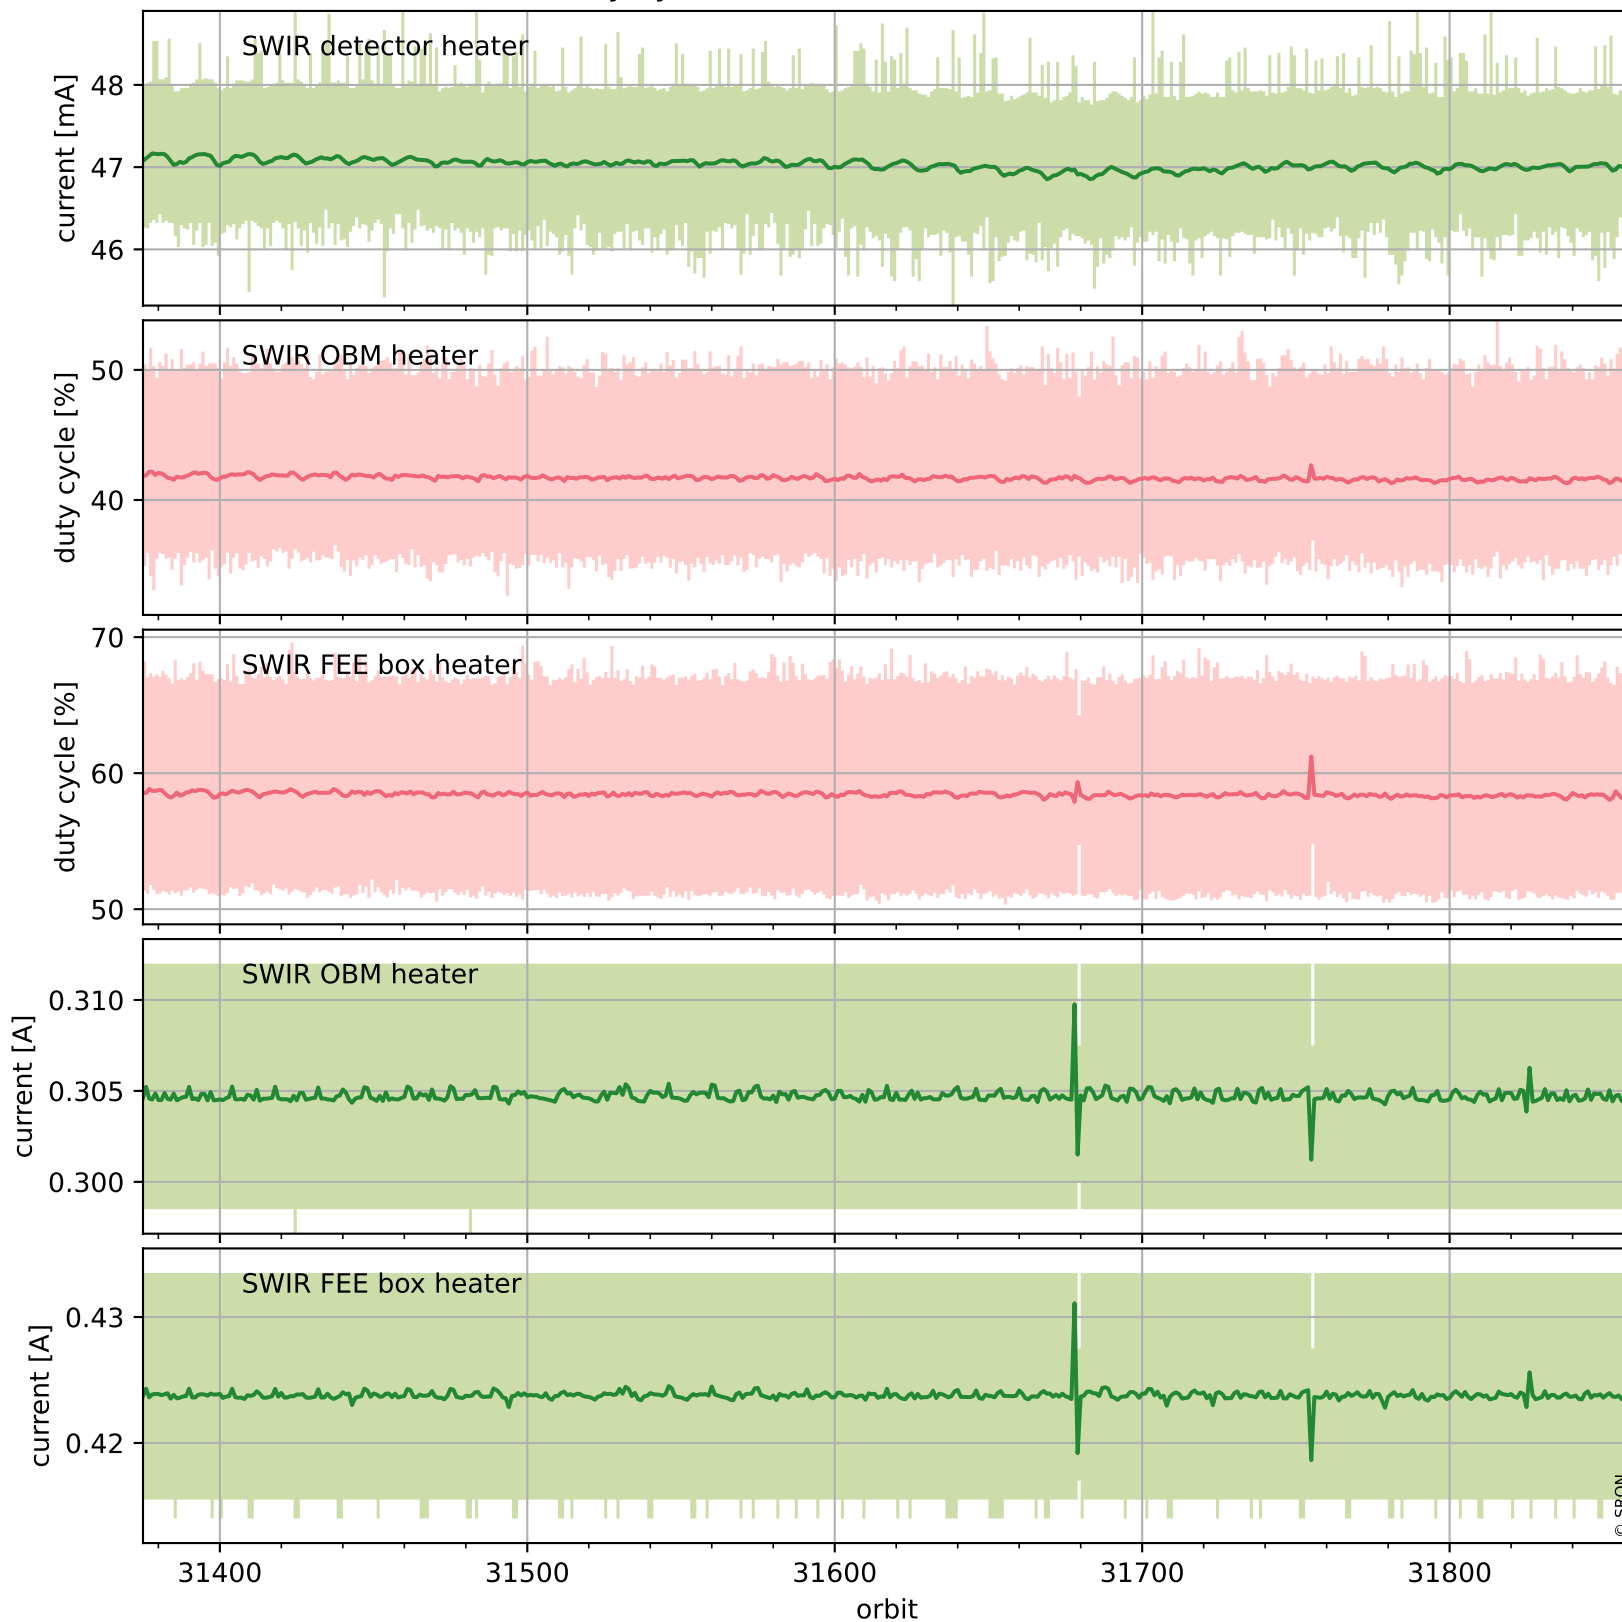

Tropomi SWIR housekeeping data

orbits: [31846, 31859]
coverage: 2023-12-06 / 2023-12-07
created: 2023-12-07T15:21:03Z

Temperature of sensors relevant for SWIR (one day)

Tropomi SWIR housekeeping data

orbits: [31375, 31859]
coverage: 2023-11-02 / 2023-12-07
created: 2023-12-07T15:21:03Z

Temperature of sensors relevant for SWIR (last month)

Tropomi SWIR housekeeping data

orbits: [31846, 31859]
coverage: 2023-12-06 / 2023-12-07
created: 2023-12-07T15:21:03Z

Current and duty cycle of 3 heaters relevant for SWIR (one day)

Tropomi SWIR housekeeping data

orbits: [31375, 31859]
coverage: 2023-11-02 / 2023-12-07
created: 2023-12-07T15:21:04Z

Current and duty cycle of 3 heaters relevant for SWIR (last month)

Tropomi SWIR housekeeping data

orbits: [31846, 31859]
coverage: 2023-12-06 / 2023-12-07
created: 2023-12-07T15:21:04Z

Temperature of sensors at the SWIR front-end electronics (one day)

Tropomi SWIR housekeeping data

orbits: [31375, 31859]
coverage: 2023-11-02 / 2023-12-07
created: 2023-12-07T15:21:05Z