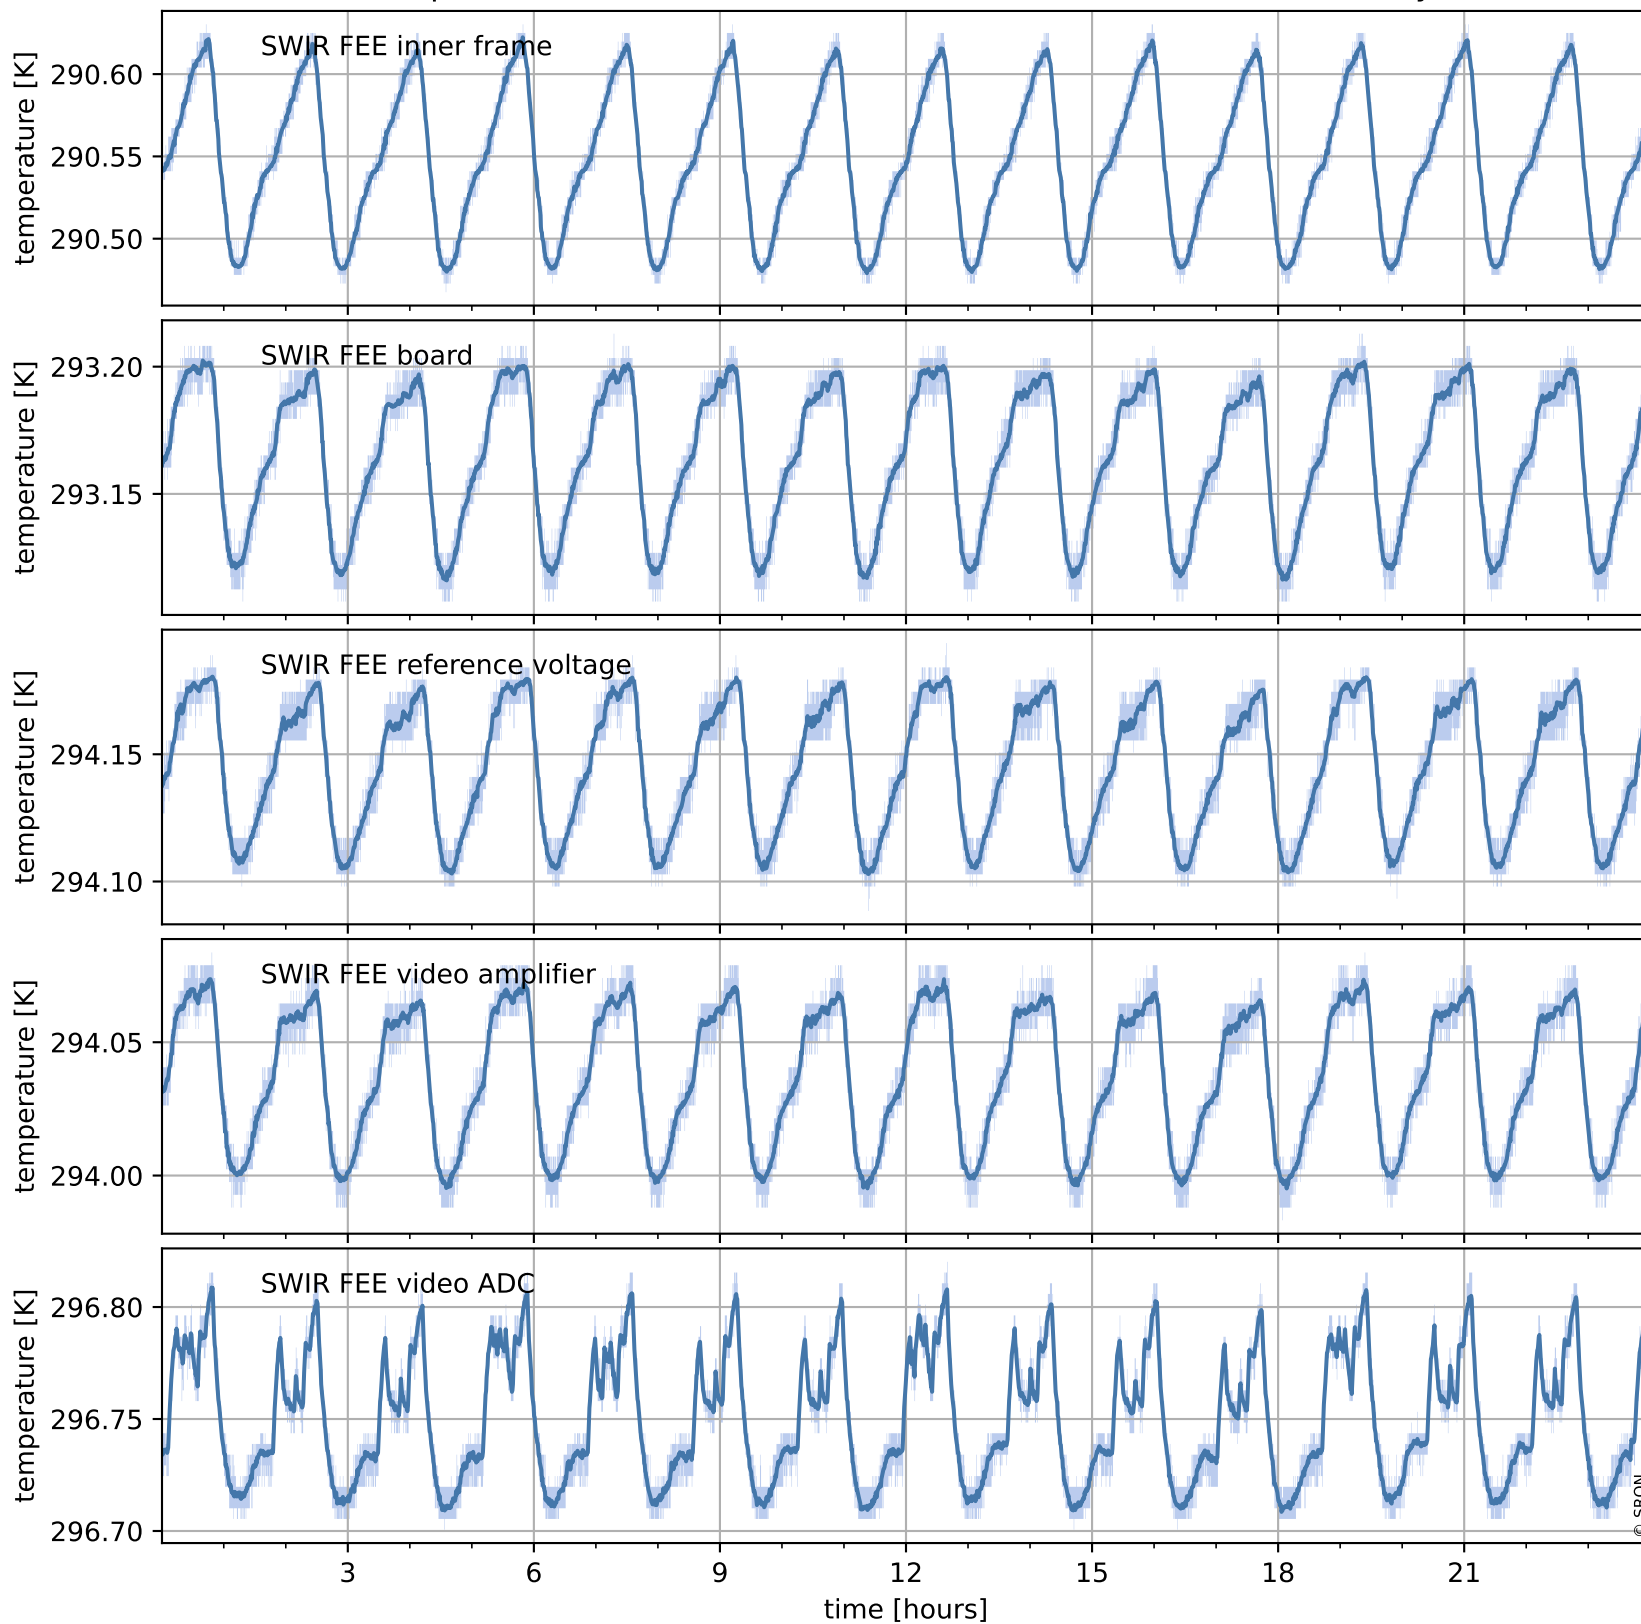

Tropomi SWIR housekeeping data

orbits: [31860, 31873]
coverage: 2023-12-07 / 2023-12-08
created: 2023-12-08T05:21:07Z

Temperature of sensors relevant for SWIR (one day)

Tropomi SWIR housekeeping data

orbits: [31389, 31873]
coverage: 2023-11-03 / 2023-12-08
created: 2023-12-08T05:21:07Z

Temperature of sensors relevant for SWIR (last month)

Tropomi SWIR housekeeping data

orbits: [31860, 31873]
coverage: 2023-12-07 / 2023-12-08
created: 2023-12-08T05:21:08Z

Current and duty cycle of 3 heaters relevant for SWIR (one day)

Tropomi SWIR housekeeping data

orbits: [31389, 31873]
coverage: 2023-11-03 / 2023-12-08
created: 2023-12-08T05:21:08Z

Current and duty cycle of 3 heaters relevant for SWIR (last month)

Tropomi SWIR housekeeping data

orbits: [31860, 31873]
coverage: 2023-12-07 / 2023-12-08
created: 2023-12-08T05:21:08Z

Temperature of sensors at the SWIR front-end electronics (one day)

Tropomi SWIR housekeeping data

orbits: [31389, 31873]
coverage: 2023-11-03 / 2023-12-08
created: 2023-12-08T05:21:09Z