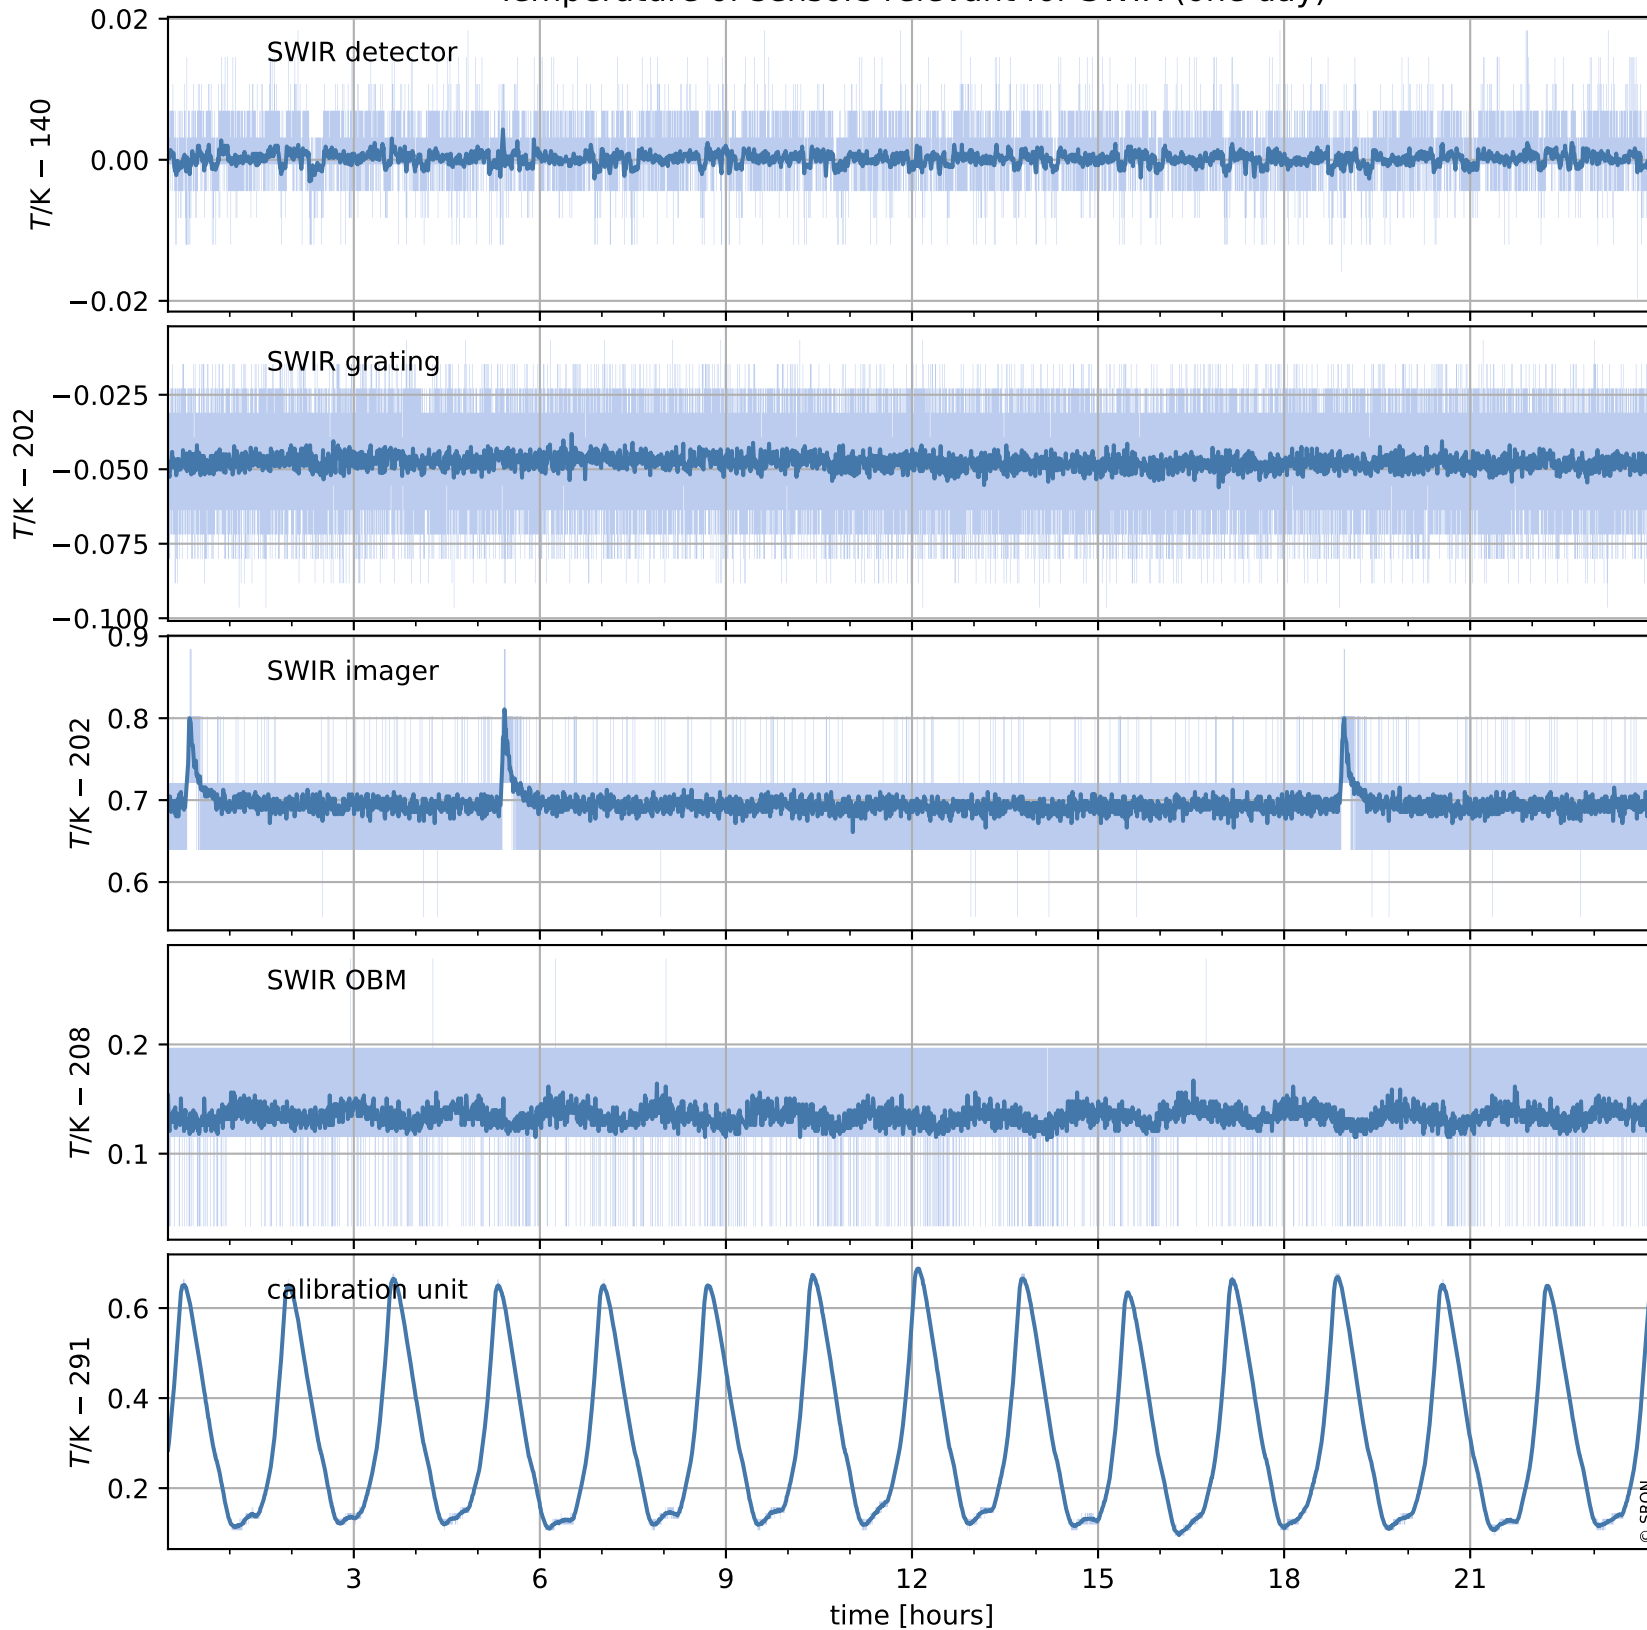

Tropomi SWIR housekeeping data

orbits: [31860, 31873]
coverage: 2023-12-07 / 2023-12-08
created: 2023-12-08T05:21:07Z

Temperature of sensors relevant for SWIR (one day)

Tropomi SWIR housekeeping data

orbits: [31389, 31873]
coverage: 2023-11-03 / 2023-12-08
created: 2023-12-08T05:21:07Z

Temperature of sensors relevant for SWIR (last month)

Tropomi SWIR housekeeping data

orbits: [31860, 31873]
coverage: 2023-12-07 / 2023-12-08
created: 2023-12-08T05:21:08Z

Current and duty cycle of 3 heaters relevant for SWIR (one day)

Tropomi SWIR housekeeping data

orbits: [31389, 31873]
coverage: 2023-11-03 / 2023-12-08
created: 2023-12-08T05:21:08Z

Current and duty cycle of 3 heaters relevant for SWIR (last month)

Tropomi SWIR housekeeping data

orbits: [31860, 31873]
coverage: 2023-12-07 / 2023-12-08
created: 2023-12-08T05:21:08Z

Temperature of sensors at the SWIR front-end electronics (one day)

Tropomi SWIR housekeeping data

orbits: [31389, 31873]
coverage: 2023-11-03 / 2023-12-08
created: 2023-12-08T05:21:09Z