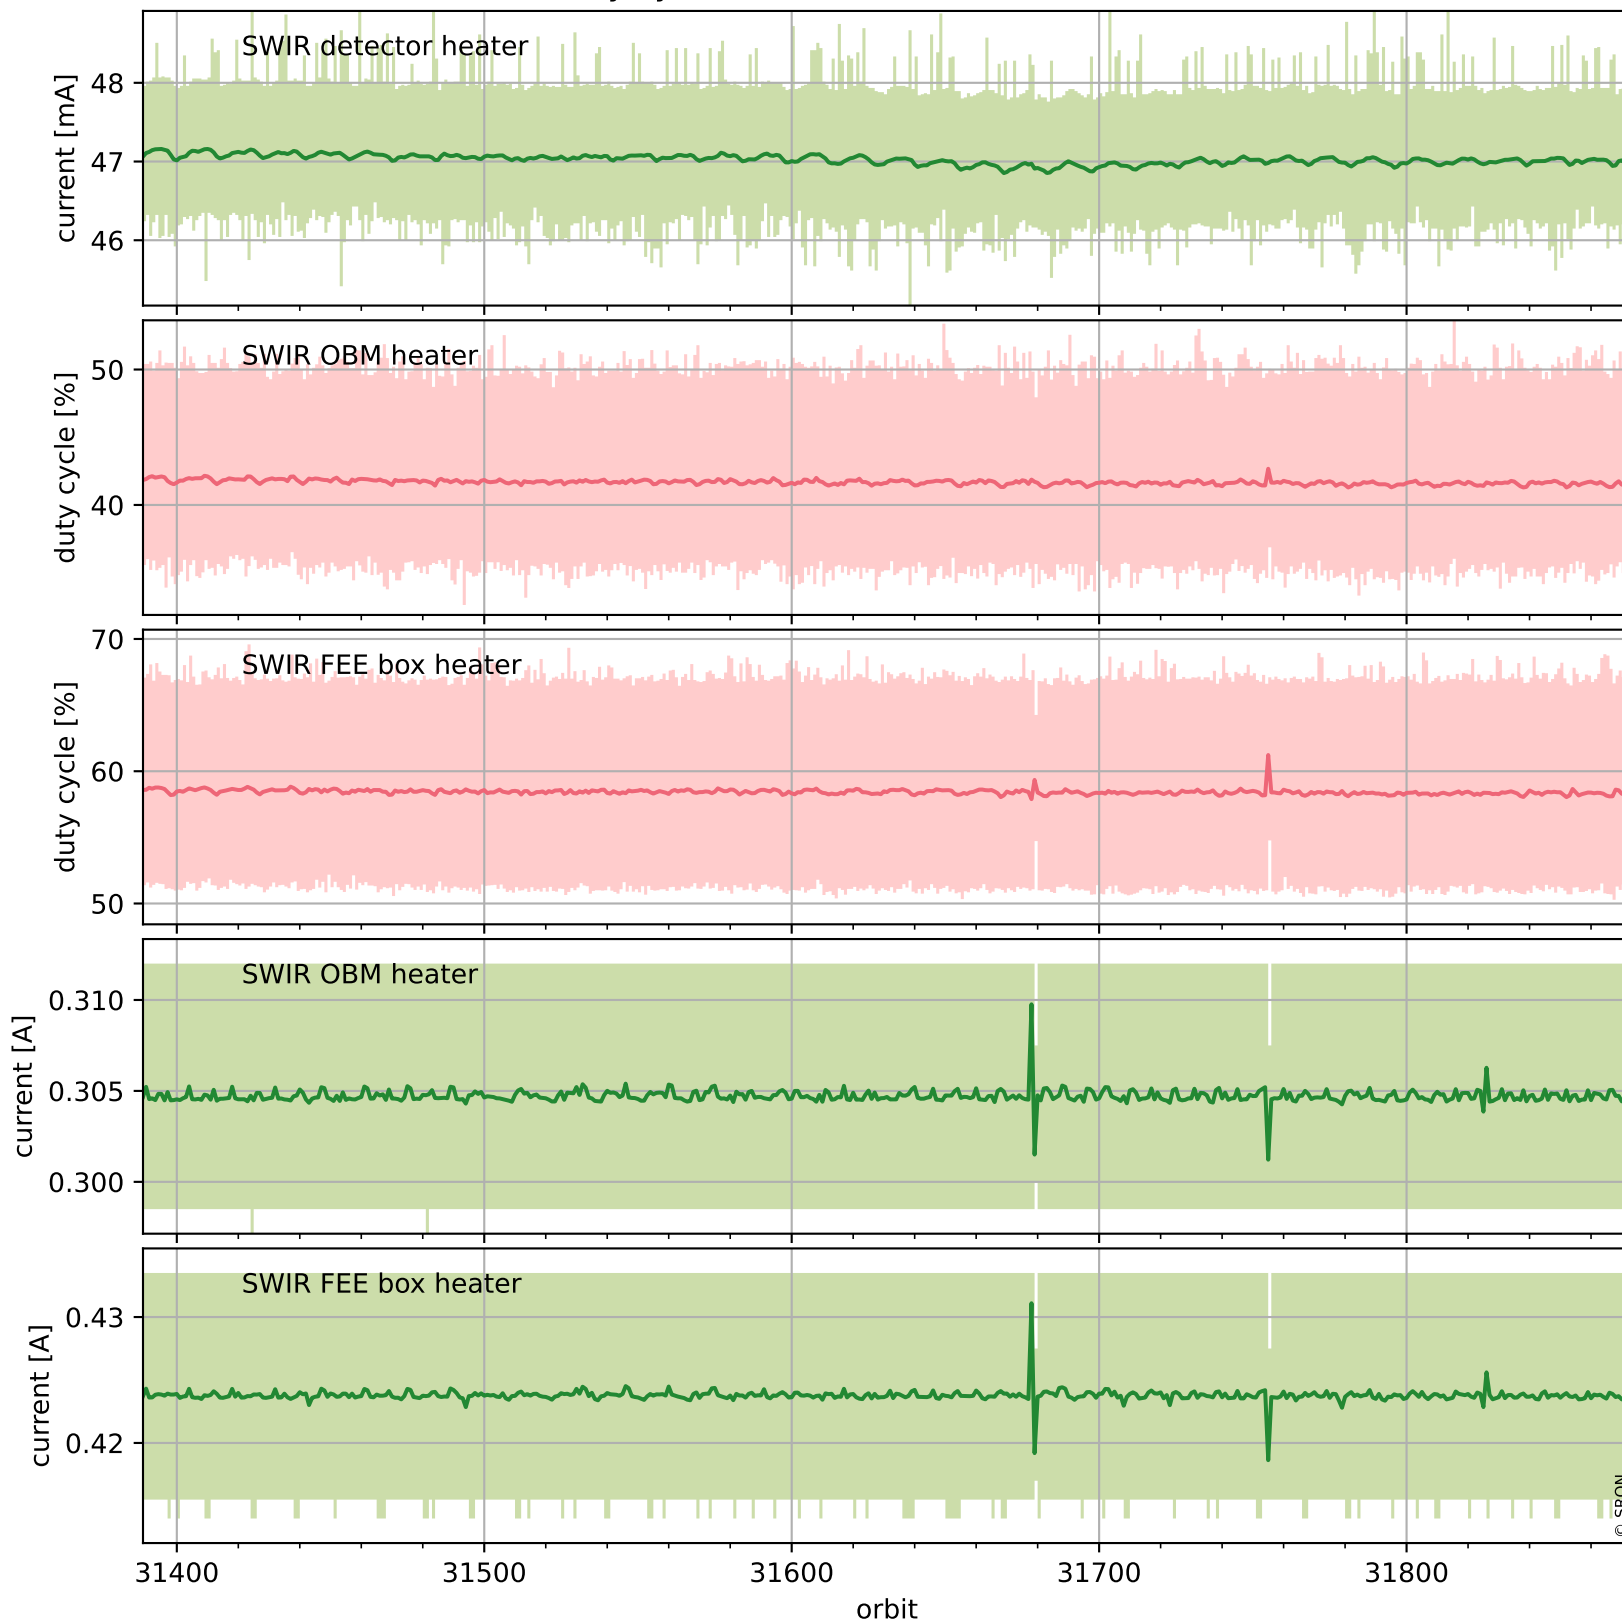

Tropomi SWIR housekeeping data

orbits: [31860, 31873]
coverage: 2023-12-07 / 2023-12-08
created: 2023-12-08T05:21:07Z

Temperature of sensors relevant for SWIR (one day)

Tropomi SWIR housekeeping data

orbits: [31389, 31873]
coverage: 2023-11-03 / 2023-12-08
created: 2023-12-08T05:21:07Z

Temperature of sensors relevant for SWIR (last month)

Tropomi SWIR housekeeping data

orbits: [31860, 31873]
coverage: 2023-12-07 / 2023-12-08
created: 2023-12-08T05:21:08Z

Current and duty cycle of 3 heaters relevant for SWIR (one day)

Tropomi SWIR housekeeping data

orbits: [31389, 31873]
coverage: 2023-11-03 / 2023-12-08
created: 2023-12-08T05:21:08Z

Current and duty cycle of 3 heaters relevant for SWIR (last month)

Tropomi SWIR housekeeping data

orbits: [31860, 31873]
coverage: 2023-12-07 / 2023-12-08
created: 2023-12-08T05:21:08Z

Temperature of sensors at the SWIR front-end electronics (one day)

Tropomi SWIR housekeeping data

orbits: [31389, 31873]
coverage: 2023-11-03 / 2023-12-08
created: 2023-12-08T05:21:09Z