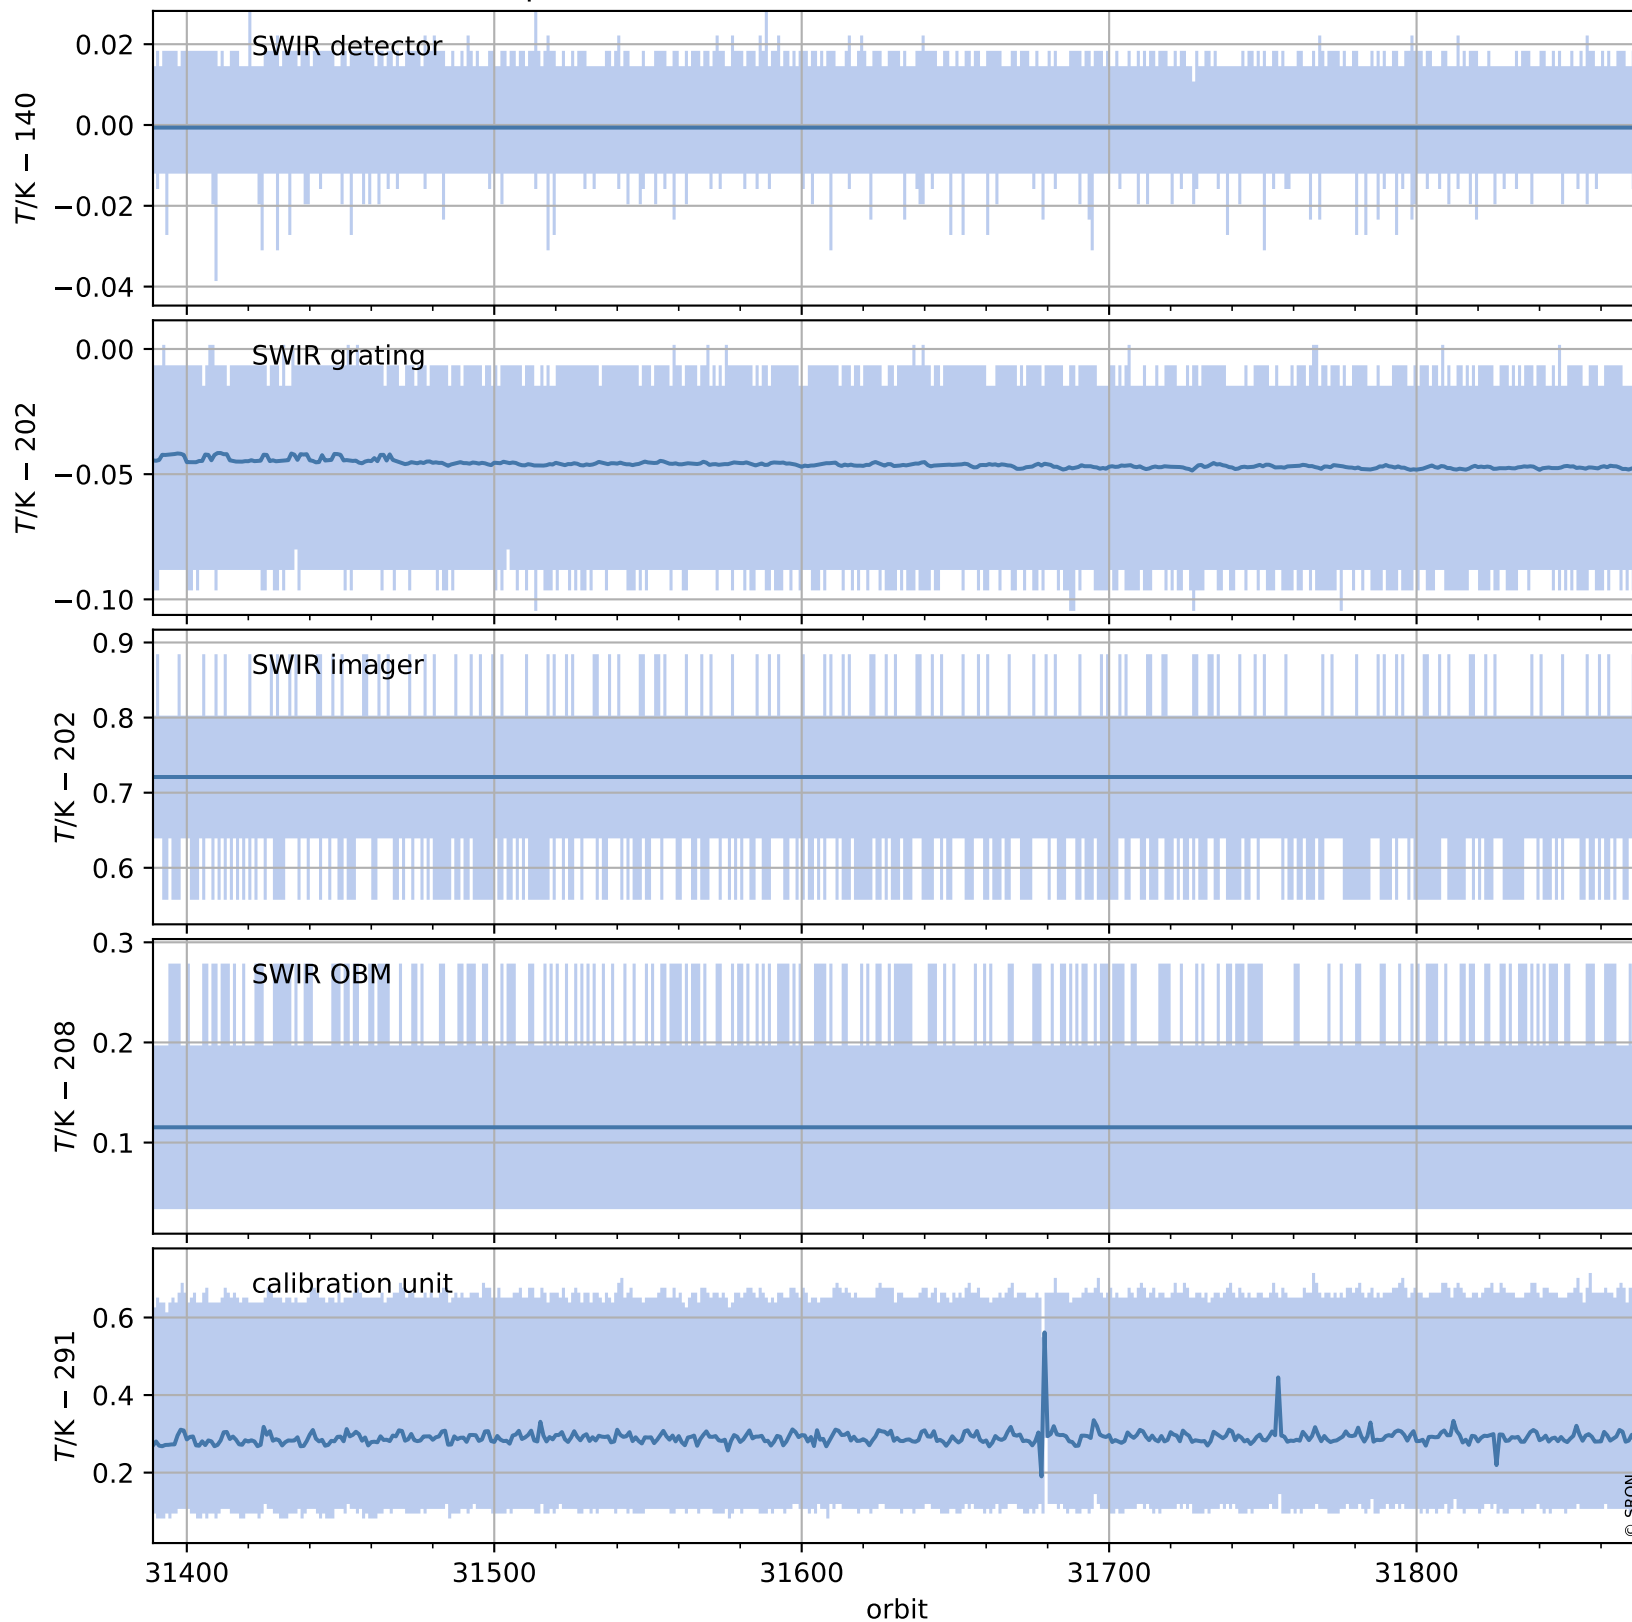

Tropomi SWIR housekeeping data

orbits: [31860, 31873]
coverage: 2023-12-07 / 2023-12-08
created: 2023-12-08T05:21:07Z

Temperature of sensors relevant for SWIR (one day)

Tropomi SWIR housekeeping data

orbits: [31389, 31873]
coverage: 2023-11-03 / 2023-12-08
created: 2023-12-08T05:21:07Z

Temperature of sensors relevant for SWIR (last month)

Tropomi SWIR housekeeping data

orbits: [31860, 31873]
coverage: 2023-12-07 / 2023-12-08
created: 2023-12-08T05:21:08Z

Current and duty cycle of 3 heaters relevant for SWIR (one day)

Tropomi SWIR housekeeping data

orbits: [31389, 31873]
coverage: 2023-11-03 / 2023-12-08
created: 2023-12-08T05:21:08Z

Current and duty cycle of 3 heaters relevant for SWIR (last month)

Tropomi SWIR housekeeping data

orbits: [31860, 31873]
coverage: 2023-12-07 / 2023-12-08
created: 2023-12-08T05:21:08Z

Temperature of sensors at the SWIR front-end electronics (one day)

Tropomi SWIR housekeeping data

orbits: [31389, 31873]
coverage: 2023-11-03 / 2023-12-08
created: 2023-12-08T05:21:09Z