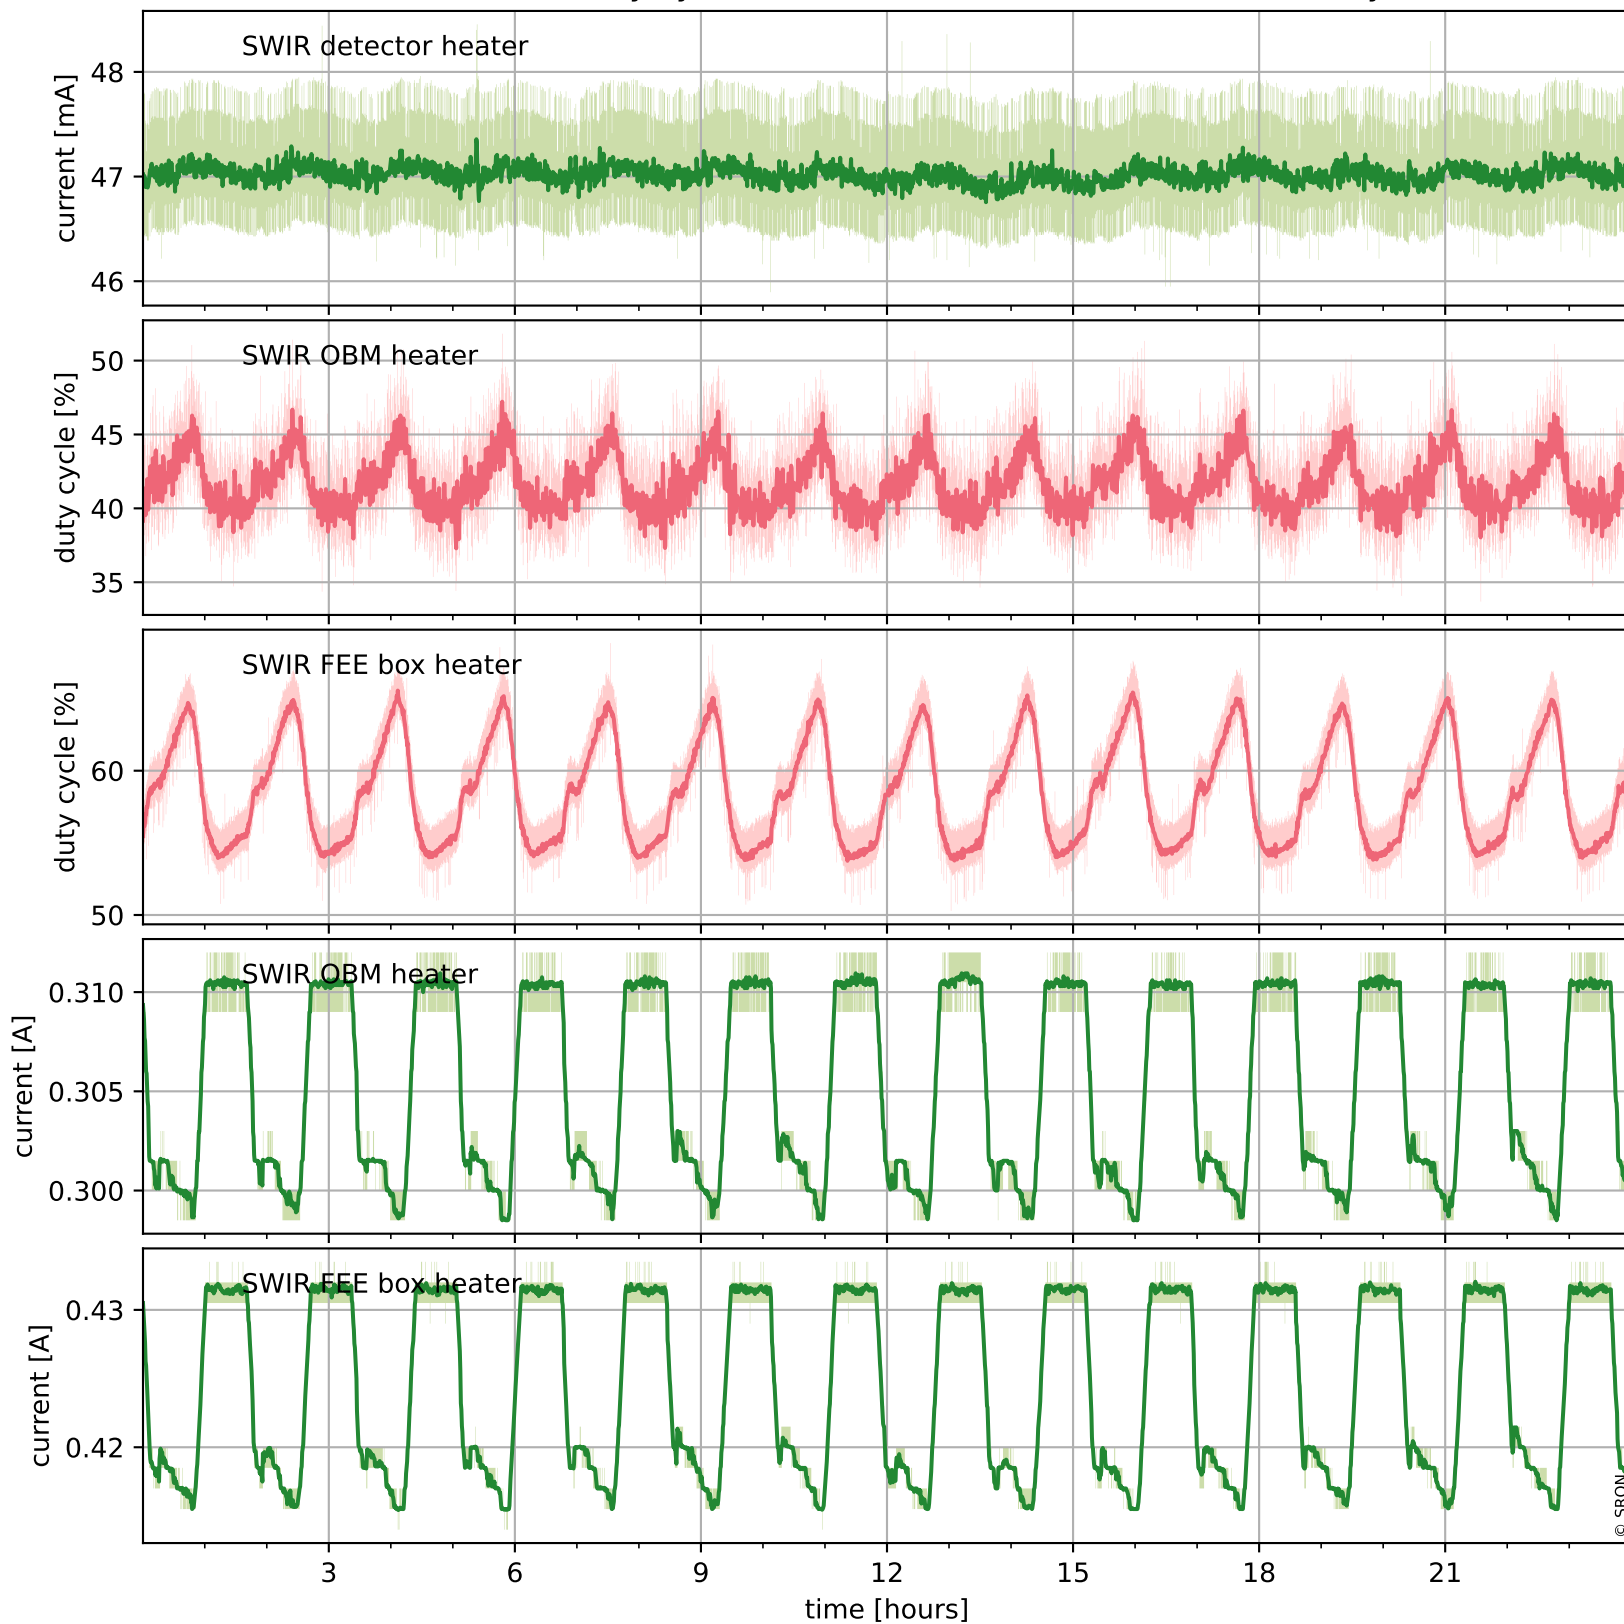

Tropomi SWIR housekeeping data

orbits: [31860, 31873]
coverage: 2023-12-07 / 2023-12-08
created: 2023-12-08T05:21:07Z

Temperature of sensors relevant for SWIR (one day)

Tropomi SWIR housekeeping data

orbits: [31389, 31873]
coverage: 2023-11-03 / 2023-12-08
created: 2023-12-08T05:21:07Z

Temperature of sensors relevant for SWIR (last month)

Tropomi SWIR housekeeping data

orbits: [31860, 31873]
coverage: 2023-12-07 / 2023-12-08
created: 2023-12-08T05:21:08Z

Current and duty cycle of 3 heaters relevant for SWIR (one day)

Tropomi SWIR housekeeping data

orbits: [31389, 31873]
coverage: 2023-11-03 / 2023-12-08
created: 2023-12-08T05:21:08Z

Current and duty cycle of 3 heaters relevant for SWIR (last month)

Tropomi SWIR housekeeping data

orbits: [31860, 31873]
coverage: 2023-12-07 / 2023-12-08
created: 2023-12-08T05:21:08Z

Temperature of sensors at the SWIR front-end electronics (one day)

Tropomi SWIR housekeeping data

orbits: [31389, 31873]
coverage: 2023-11-03 / 2023-12-08
created: 2023-12-08T05:21:09Z